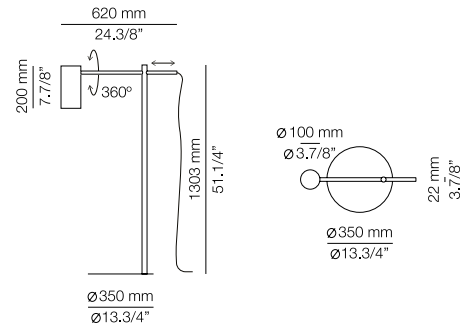

CYLS

p-3908

FEATURES / CARACTERÍSTICAS

LED up to 20W / E27 / 230V
On/Off cord switch

FINISHES / ACABADOS

26 BLK
55 BG

EURO €

508
508

Product includes:

- 1 unit of p-3908
- 1 metal base 113908XX2