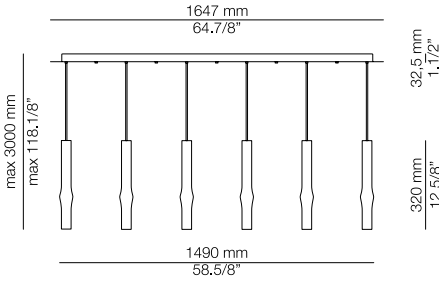

FLOW

L165S.6S - WITH SURFACE CANOPY

Composition includes:

- 1 linear canopy 113415XX7
- 6 units of T-3734C with cable
- 2 drivers 671000034 / Dimmable Triac

Up to 5 additional FLOW can be added
Posibilidad de añadir hasta 5 FLOW

FINISHES / ACABADOS

1. Canopy: 26 BLK - 71 WH
   Shade: 61 S GLD
   26 BLK
   74 WH

EURO €

1. 1736
   1646
   1646

FLOW

R40S.3S - WITH SURFACE CANOPY