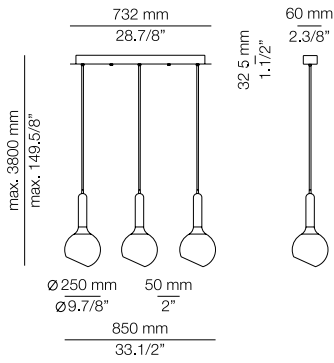

LUCK

L73S.3 - WITH SURFACE CANOPY

Composition includes:

- 1 linear canopy 113415XX1
- 3 units of T-2443C with textile cable

FINISHES / ACABADOS

Canopy: 26 BLK - 71 WH
Body: 37 NI
26 BLK

EURO €

1520
1475