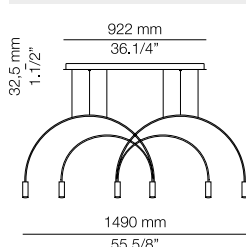

VOLTA

L92S.2T - WITH SURFACE CANOPY

Composition includes:

- 1 linear canopy 113535XX3
- 2 units of T-3536C
- 2 drivers / Dimmable Triac

FINISHES / ACABADOS

Canopy: 26 BLK - 71 WH
Body: 26 BLK
Head: 26 BLK - 61 S GLD

EURO €

1479

FINISHES / ACABADOS

71 WH

EURO €

1479

L92R.2T - WITH RECESSED CANOPY

Composition includes:

- 1 recessed canopy 113535XX3R
- 2 units of T-3536C
- 2 remote drivers / Dimmable Triac

FINISHES / ACABADOS

Canopy: 26 BLK - 71 WH
Body: 26 BLK
Head: 26 BLK - 61 S GLD

EURO €

1479

FINISHES / ACABADOS

71 WH

EURO €

1479

Ø 50mm drill on dropped ceiling
Orificio Ø 50mm en falso techo