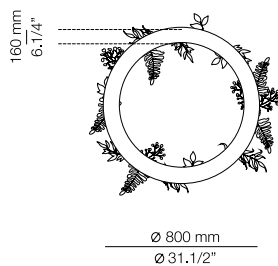

ARO

T-3542

FEATURES / CARACTERÍSTICAS

* LED 5x10W (2700K / Ang. 85° / >90 CRI / 24V)
100V - 277V / Typ 5x1106 lumens
Driver included / Dimmable 0-10V

FINISHES / ACABADOS

56 BLK

EURO €

2370

Product includes:

- 1 round canopy 113542263
- 1 unit of T-3542

123815262 Vegetation kit

Vegetation kit with artificial greenery included. Not waterproof.
Maximum 30kg

FINISHES / ACABADOS

26 BLK

EURO €

1967

ARO

T-3543

FEATURES / CARACTERÍSTICAS

* LED 7x10W (2700K / Ang. 85° / >90 CRI / 24V)
100V - 277V / Typ 7x1106 lumens
Driver included / Dimmable 0-10V

FINISHES / ACABADOS

56 BLK

EURO €

3047

Product includes:

- 1 round canopy 113542263
- 1 unit of T-3543

123815262 Vegetation kit

Vegetation kit with artificial greenery included. Not waterproof.
Maximum 30kg

FINISHES / ACABADOS

26 BLK

EURO €

1967

ARO

R40S.1M1L

Composition includes:

- 1 round canopy 113542263
- 1 unit of T-3542
- 1 unit of T-3543
- 2 drivers / Dimmable 0-10V

FINISHES / ACABADOS

56 BLK

EURO €

5032