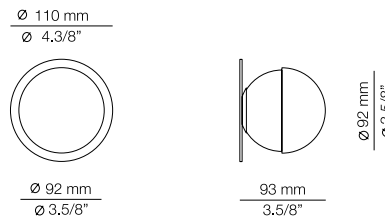

FEATURES / CARACTERÍSTICAS
* LED 3W (2700K / Ang. 120° / >90 CRI 350mA) / 120V - 240V / Typ 350 lumens
Remote driver included / Dimmable Triac

FINISHES / ACABADOS
26 BLK
20 GLD M

EURO €
260
274

1. **Product includes:**
2. 1 unit of A-3740 or t-3740
   - 1 remote driver 671000061 / Dimmable Triac
   - 1 glass shade with cap 113741XX0

Ø45 mm drill on dry wall
Orificio Ø45 mm en pared de pladur