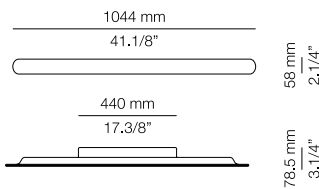

SMILE

A-3351

IP
44

FEATURES / CARACTERÍSTICAS

El. Fluorescent 39W / T5 HO / 100V - 277V
Non dimmable

FINISHES / ACABADOS

26 BLK
74 WH

EURO €

349
349

Product includes:

- 1 unit body A-3351
- 1 front plate 113351XX0

Compatible with 900mm LED
T5 HF / 230V / Not included

Optional laser-cut signage / Minimum order 25 units

Señalización opcional con láser / Pedido mínimo 25 unidades

EURO €

35