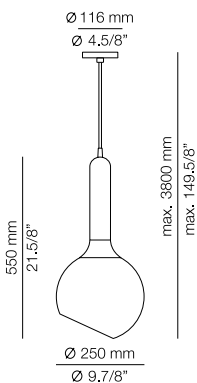

EURO €

505
483