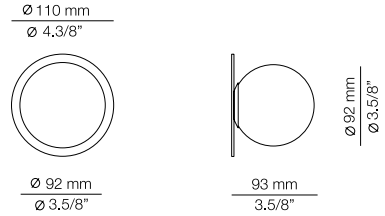

A-3740R / t-3740R - WITH RECESSED CANOPY

FEATURES / CARACTERÍSTICAS
* LED 3W (2700K / Ang. 120° / >90 CRI 350mA) / 120V - 240V / Typ 350 lumens
Remote driver included / Dimmable Triac

FINISHES / ACABADOS
26 BLK
20 GLD M

EURO €
224
231

1. **Product includes:**
2. 1 unit of A-3740 or t-3740
   - 1 remote driver 671000061 / Dimmable Triac
   - 1 plain glass shade 113741000

Ø45 mm drill on dry wall
Orificio Ø45 mm en pared de pladur