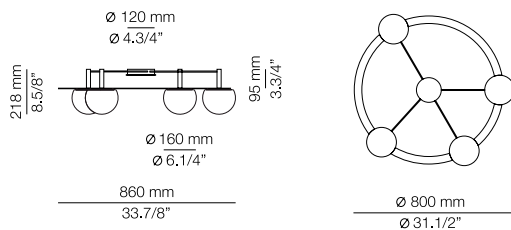

FINISHES / ACABADOS

Canopy: 26 BLK
Ring: 26 BLK
61 S GLD

EURO €

1349
1568

Product includes:

- 1 round canopy 113815263
- 1 unit of t-3810 + 2 drivers 671000043

t-3810R - WITH RECESSED CANOPY

FEATURES / CARACTERÍSTICAS