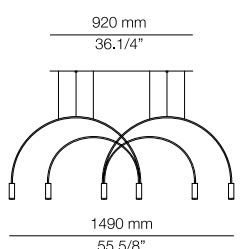

VOLTA

L92S.2T - WITH SURFACE CANOPY

Composition includes:

- 1 linear canopy 113535XX3
- 2 units of T-3536C
- 2 drivers / Dimmable Triac

FINISHES / ACABADOS

Canopy: 26 BLK - 71 WH
Body: 26 BLK
Head: 26 BLK - 61 S GLD

EURO €

1479

FINISHES / ACABADOS

71 WH

EURO €

1479

L92R.2T - WITH RECESSED CANOPY

Composition includes:

- 1 recessed canopy 113535XX3R
- 2 units of T-3536C
- 2 remote drivers / Dimmable Triac

FINISHES / ACABADOS

Canopy: 26 BLK - 71 WH
Body: 26 BLK
Head: 26 BLK - 61 S GLD

EURO €

1479

FINISHES / ACABADOS

71 WH

EURO €

1479

Ø 50mm drill on dropped ceiling
Orificio Ø 50mm en falso techo