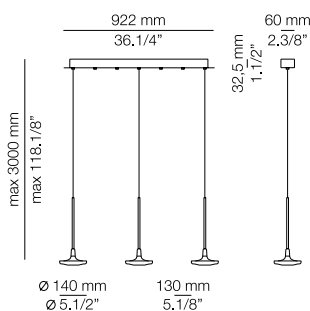

BUTTON

L92S.3 - WITH SURFACE CANOPY

Composition includes:

- 1 linear canopy 113415XX3
- 3 units of T-3302C with cable
- 3 drivers 671000061 / Dimmable Triac

FINISHES / ACABADOS

Canopy: 26 BLK - 71WH
Body: 26 BLK
71 WH
93 GR LM

EURO €

1205
1205
1250

Up to 4 additional BUTTON can be added
Posibilidad de añadir hasta 3 BUTTON