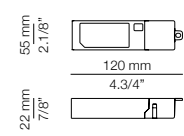

FLOW

T-3736S - WITH SURFACE CANOPY

FEATURES / CARACTERÍSTICAS

* LED 6,2W (2700K / Ang. 70° / >90 CRI 350mA) / 100V - 240V / Typ 725 lumens
Driver included / Non dimmable

FINISHES / ACABADOS

Canopy: 26 BLK - 71WH
Shade: 61 S GLD
26 BLK
74 WH

EURO €

338
324
324

Product includes:

- 1 single canopy 113534XX0
- 1 unit of T-3736C with cable
- 1 driver 671000038 / Non Dimmable

T-3736R - WITH RECESSED CANOPY

FEATURES / CARACTERÍSTICAS

* LED 6,2W (2700K / Ang. 70° / >90 CRI 350mA) / 230V / Typ 725 lumens
Remote driver included / Dimmable Triac

FINISHES / ACABADOS

Canopy: 26 BLK - 71WH
Shade: 61 S GLD
26 BLK
74 WH

EURO €

326
312
312

Product includes:

- 1 recessed canopy 113534XX2
- 1 unit of T-3736C with cable
- 1 remote driver 671000061 / Dimmable Triac

Ø 45mm drill on dropped ceiling / Orificio Ø 45mm en falso techo

DRIVER FLOW - 671000038

T-3734 / T-3735 / T-3736 (Max. 1x 6,1W) / 100V - 240V Non dimmable

Ø 40mm drill on dropped ceiling / Orificio Ø 40mm en falso techo

EURO €

31

REMOTE DRIVER FLOW - 671000061

T-3734 / T-3735 / T-3736 (Max. 1x10W) / 230V Dimmable Triac

Ø 45mm drill on dropped ceiling / Orificio Ø 45mm en falso techo

EURO €

37

DRIVER FLOW - 671000034

T-3734 / T-3735 / T-3736 (Min. 2x6,1W - Max. 3x 6,1W) 230V / Dimmable Triac

Ø 50mm drill on dropped ceiling / Orificio Ø 50mm en falso techo

EURO €

45

REMOTE DALI DRIVER FLOW - 671000056

T-3734 / T-3735 / T-3736 (Min. 1x6,1W - Max. 3x 6,1W) / 230V / DALI Dimmable

Remote driver - upon request / bajo pedido

Ø 40mm drill on dropped ceiling / Orificio Ø 40mm en falso techo

EURO €

76