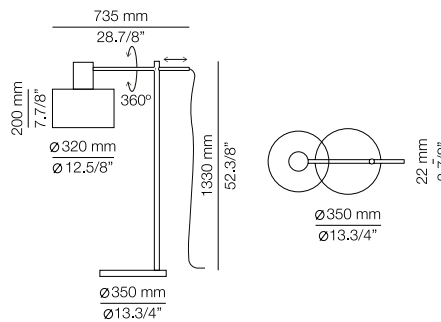

p-3908MP

FEATURES / CARACTERÍSTICAS

LED up to 20W / E27 / 230V
On/Off cord switch / Marble base
Translucent polyester shade

FINISHES / ACABADOS

Shade: 27 WH
Body: 26 BLK

EURO €

820

Product includes:

- 1 unit of p-3908
- 1 marble base 113908503
- 1 white pearl shade 123905270

100019420

LED 19W / 2700K / E27 / 230V / Typ 2452 lumens / Non Dimmable

EURO €

23