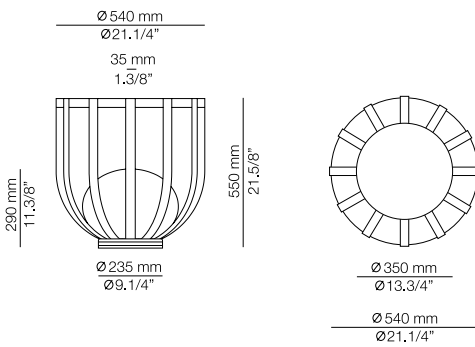

BOLS

P-4028X - OUTDOOR

IP
65

FEATURES / CARACTERÍSTICAS
* LED 10W (2700K / Ang. 120° / >90 CRI)
230V / Typ 870 lumens
Dimmable Triac

FINISHES / ACABADOS
78 OX RED
96 BLK ANT

EURO €
964
964

TABLE KIT

124028XX2
Polypropylene flower
pot + metal table top
Maximum 5kg

FINISHES / ACABADOS
78 OX RED
96 BLK ANT

EURO €
108
108

FLOWER POT SET

Ø160mm
124028XX4
Includes 3 flower pots + tray

FINISHES / ACABADOS
78 OX RED
96 BLK ANT

EURO €
58
58

FLOWER POT SET

Ø180mm
124028XX5
Includes 3 flower pots + tray

FINISHES / ACABADOS
78 OX RED
96 BLK ANT

EURO €
62
62

VEGETATION KIT

124028XX7
Artificial greenery

FINISHES / ACABADOS
78 OX RED
96 BLK ANT

EURO €
790
790

**BOLT DOWN FLOOR BASE KIT
KIT ANCLAJE A SUELO**

124027XX6
Metal base

FINISHES / ACABADOS
78 OX RED
96 BLK ANT

EURO €
96
96