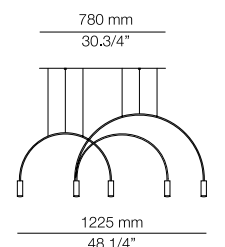

VOLTA

L78S.1D1T - WITH SURFACE CANOPY

Composition includes:

- 1 linear canopy 113535XX2
- 1 unit of T-3535C
- 1 unit of T-3536C
- 2 drivers / Dimmable Triac

FINISHES / ACABADOS

Canopy: 26 BLK - 71 WH
Body: 26 BLK
Head: 26 BLK - 61 S GLD

EURO €

1311

FINISHES / ACABADOS

71 WH

EURO €

1311

L78R.1D1T - WITH RECESSED CANOPY

Composition includes:

- 1 recessed canopy 113535XX2R
- 1 unit of T-3535C
- 1 unit of T-3536C
- 2 remote drivers / Dimmable Triac

FINISHES / ACABADOS

Canopy: 26 BLK - 71 WH
Body: 26 BLK
Head: 26 BLK - 61 S GLD

EURO €

1311

FINISHES / ACABADOS

71 WH

EURO €

1311

Ø 50mm drill on dropped ceiling
Orificio Ø 50mm en falso techo