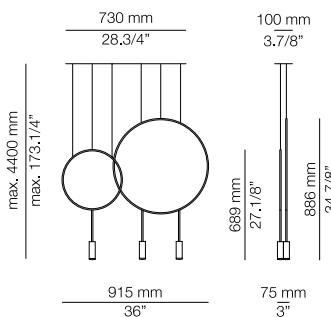

L73R.1S1D - WITH RECESSED CANOPY

Composition includes:

- 1 recessed canopy 113535XX1R
- 1 unit of T-3635C
- 1 unit of T-3636C
- 2 remote drivers / Dimmable Triac

FINISHES / ACABADOS

Canopy: 26 BLK - 71 WH
Body: 26 BLK
Head: 26 BLK - 61 S GLD

EURO €

1183

Optional, not included:

- 1 acoustic panel 123635XX0X
- 1 acoustic panel 123636XX0X

Ø 50mm drill on dropped ceiling
Orificio Ø 50mm en falso techo