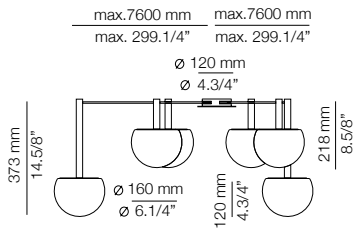

R12.4S2M - WITH RECESSED CANOPY

Composition includes:

- 1 round recessed canopy 113820263
- 4 units of t-3820C
- 2 units of t-3821C
- 2 remote drivers 671000034

FINISHES / ACABADOS

Canopy: 26 BLK
Body: 26 BLK

EURO €

1613

$\varnothing$ 50mm drill on dropped ceiling
Orificio $\varnothing$ 50mm en falso techo

CIRC

t-3825