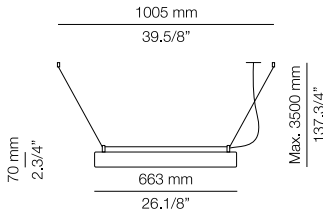

T-3924R - WITH RECESSED CANOPY

Ø110 mm
Ø4.3/8"

FEATURES / CARACTERÍSTICAS

* LED 15,5W (3000K / Ang. 90° / >90 CRI 500mA) / 230V / Typ 2515 lumens
Driver included / Non Dimmable

Product includes:

- 1 recessed canopy 113534712
- 1 unit of T-3924
- 1 driver 671000064 / Non Dimmable

FINISHES / ACABADOS

Shade: 74 WH
Textured vinyl shade:
50 MM
51 CT
52 WD

EURO €

429
476
476
476

Ø 55mm drill on dropped ceiling
Orificio Ø 55mm en falso techo