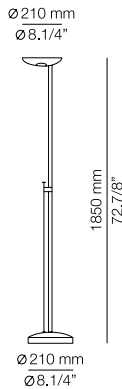

FEATURES / CARACTERÍSTICAS

* Hal. up to 200W / 118mm / R7s base
230V / Dimmable

Compatible with Dimmable LED
118mm / R7s base / 230V
Not included

FINISHES / ACABADOS

61 S GLD
37 NI
26 BLK

EURO €

704
665
555

100015400

R7s Bulb 118mm - LED 15W / 2700K / Typ 2000 lumens / Dimmable

EURO €

56