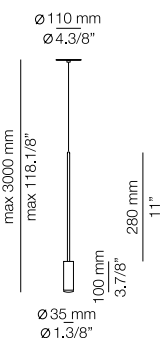

T-3534R - WITH RECESSED CANOPY

FEATURES / CARACTERÍSTICAS

* LED 6,2W (Ang. 45° / >90 CRI / 350mA)
230V
Remote driver included / Dimmable Triac
Optional 15° optic lens (see pag. 56)

FINISHES / ACABADOS

FINISHES / ACABADOS	EURO €
Canopy: 26 BLK - 71 WH	
Body: 26 BLK	
Head: 26 BLK - 61 S GLD	281

T-3534R-W (2700K Typ 725 lumens)
T-3534R-M (3000K Typ 763 lumens)

FINISHES / ACABADOS

FINISHES / ACABADOS	EURO €
71 WH	281

Product includes:

- 1 recessed canopy 113534XX2
- 1 unit of T-3534C with cable
- 1 remote driver 671000061 / Dimmable Triac

Ø 45mm drill on dropped ceiling
Orificio Ø 45mm en falso techo