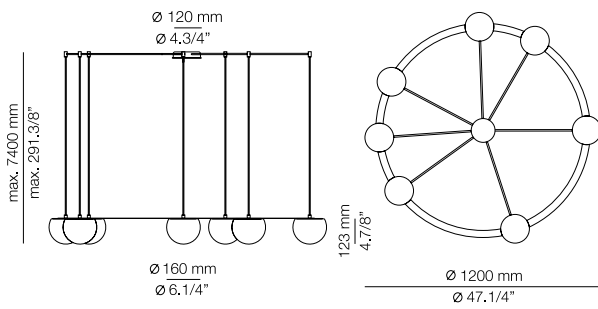

T-3816R - WITH RECESSED CANOPY

FEATURES / CARACTERÍSTICAS

* LED 7x6,2W [2700K / Ang. 120° / >90 CRI 350mA] 230V / Typ 7x725 lumens
Remote driver included / Dimmable Triac
Glass shade

FINISHES / ACABADOS

Canopy: 26 BLK
Ring: 26 BLK
61 S GLD

EURO €

1866
2214

Product includes:

- 1 round recessed canopy 113820263
- 1 unit of T-3816
- 2 remote drivers 671000043 + 1 driver 671000034

Ø 50mm drill on dropped ceiling
Orificio Ø 50mm en falso techo