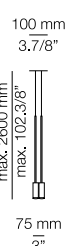

VOLTA

L92S.2T - WITH SURFACE CANOPY

Composition includes:

- 1 linear canopy 113535XX3
- 2 units of T-3536C
- 2 drivers / Dimmable Triac

FINISHES / ACABADOS

Canopy: 26 BLK - 71 WH
Body: 26 BLK
Head: 26 BLK - 61 S GLD

EURO €

1479

FINISHES / ACABADOS

71 WH

EURO €

1479

L92R.2T - WITH RECESSED CANOPY

Composition includes:

- 1 recessed canopy 113535XX3R
- 2 units of T-3536C
- 2 remote drivers / Dimmable Triac

FINISHES / ACABADOS

Canopy: 26 BLK - 71 WH
Body: 26 BLK
Head: 26 BLK - 61 S GLD

EURO €

1479

FINISHES / ACABADOS

71 WH

EURO €

1479

Ø 50mm drill on dropped ceiling
Orificio Ø 50mm en falso techo