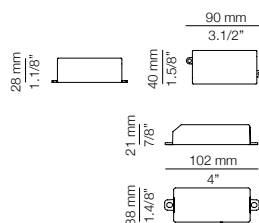

Product includes:

- 1 recessed canopy 113534XX2
- 1 unit of T-3302C with cable
- 1 driver 671000061 / Dimmable Triac

REMOTE DRIVER T-3302R / T-3302CR - 671000023

(Max. 1x10W) / 100V - 240V / Non dimmable

EURO €

31

REMOTE DRIVER T-3302R / T-3302CR - 671000061

(Max. 1x10W) / 230V / Dimmable Triac

EURO €

37

Ø 50mm drill on dropped ceiling / Orificio Ø 50mm en falso techo