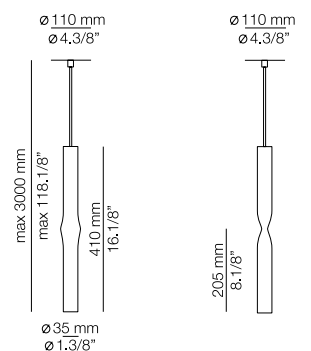

T-3735R - WITH RECESSED CANOPY

FEATURES / CARACTERÍSTICAS

* LED 6,2W (2700K / Ang. 70° / >90 CRI)
350mA) / 230V / Typ 725 lumens
Remote driver included / Dimmable Triac

FINISHES / ACABADOS

Canopy: 26 BLK - 71WH
Shade: 61 S GLD
26 BLK
74 WH

EURO €
322
306
306

Product includes:

- 1 recessed canopy 113534XX2
- 1 unit of T-3735C with cable
- 1 remote driver 671000061 / Dimmable Triac

Ø 45mm drill on dropped ceiling
Orificio Ø 45mm en falso techo