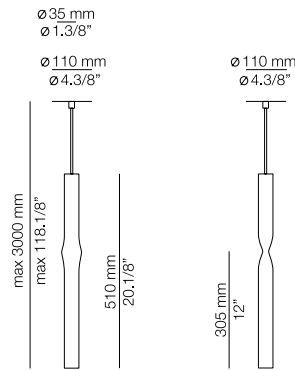

FLOW

T-3736S - WITH SURFACE CANOPY

FEATURES / CARACTERÍSTICAS

* LED 6,2W (2700K / Ang. 70° / >90 CRI 350mA) / 100V - 240V / Typ 725 lumens
Driver included / Non dimmable

FINISHES / ACABADOS

Canopy: 26 BLK - 71WH
Shade: 61 S GLD
26 BLK
74 WH

EURO €

338
324
324

Product includes:

- 1 single canopy 113534XX0
- 1 unit of T-3736C with cable
- 1 driver 671000038 / Non Dimmable

T-3736R - WITH RECESSED CANOPY

FEATURES / CARACTERÍSTICAS

* LED 6,2W (2700K / Ang. 70° / >90 CRI 350mA) / 230V / Typ 725 lumens
Remote driver included / Dimmable Triac

FINISHES / ACABADOS

Canopy: 26 BLK - 71WH
Shade: 61 S GLD
26 BLK
74 WH

EURO €

326
312
312

Product includes:

- 1 recessed canopy 113534XX2
- 1 unit of T-3736C with cable
- 1 remote driver 671000061 / Dimmable Triac

Ø 45mm drill on dropped ceiling / Orificio Ø 45mm en falso techo

DRIVER FLOW - 671000038

T-3734 / T-3735 / T-3736 (Max. 1x 6,1W) / 100V - 240V Non dimmable

Ø 40mm drill on dropped ceiling / Orificio Ø 40mm en falso techo

EURO €

31

REMOTE DRIVER FLOW - 671000061

T-3734 / T-3735 / T-3736 (Max. 1x10W) / 230V Dimmable Triac

Ø 45mm drill on dropped ceiling / Orificio Ø 45mm en falso techo

EURO €

37

DRIVER FLOW - 671000034

T-3734 / T-3735 / T-3736 (Min. 2x6,1W - Max. 3x 6,1W) 230V / Dimmable Triac

Ø 50mm drill on dropped ceiling / Orificio Ø 50mm en falso techo

EURO €

45

REMOTE DALI DRIVER FLOW - 671000056

T-3734 / T-3735 / T-3736 (Min. 1x6,1W - Max. 3x 6,1W) / 230V / DALI Dimmable

Remote driver - upon request / bajo pedido

Ø 40mm drill on dropped ceiling / Orificio Ø 40mm en falso techo

EURO €

76