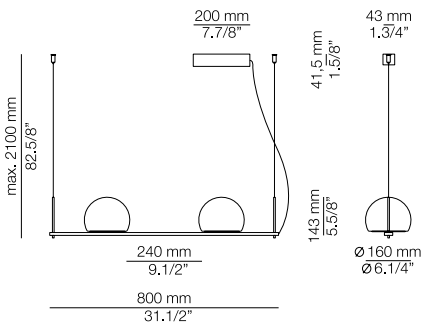

Canopy: 26 BLK - 71 WH
Body: 61 S GLD
26 BLK

EURO €

462
415

Ø 50mm drill on dropped ceiling
Orificio Ø 50mm en falso techo

CIRC

T-3715S - WITH SURFACE CANOPY

FEATURES / CARACTERÍSTICAS

* LED 2x6,2W (2700K / Ang. 120°
>90 CRI / 350mA) / 230V
Typ 2x725 lumens
Driver included / Dimmable Triac
Glass shade