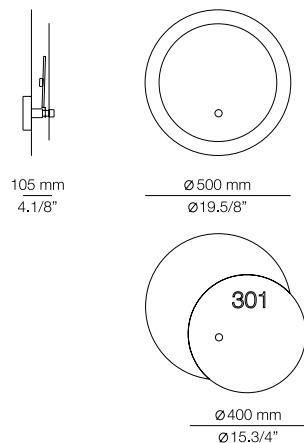

ECLIPSI

A-3700 / t-3700

FEATURES / CARACTERÍSTICAS

* LED 2x10W (2700K / Ang. 120° / >90 CRI)
230V / Typ 2x870 lumens
Dimmable Triac
Weight: 4,5Kg