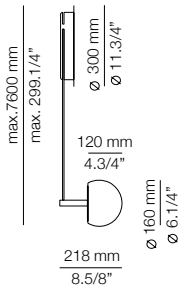

CIRC

A-3830S - WITH SURFACE CANOPY

FEATURES / CARACTERÍSTICAS
* LED 6,2W (2700K / Ang. 120° / >90 CRI 350mA) 230V / Typ 725 lumens
Driver included / Dimmable Triac
Glass shade

1. **Product includes:**
2. 1 round canopy 113815263
   - 1 unit of A-3830C
   - 1 driver 671000061

FINISHES / ACABADOS

Canopy: 26 BLK
Body: 26 BLK

EURO €

484