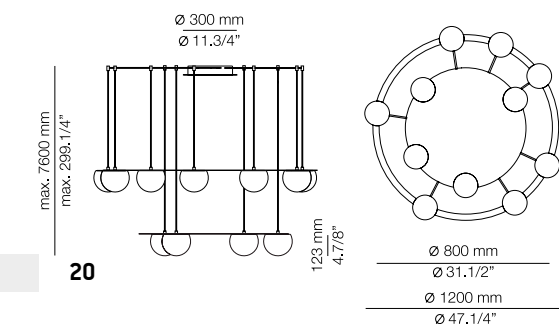

R30.1SPA1MP - WITH SURFACE CANOPY + ACOUSTIC PANEL

Composition includes:

- 1 round canopy 113815263
- 1 unit of T-3815A
- 1 unit of T-3816
- 1 acoustic panel 113815264
- 4 drivers 671000043
- 1 driver 671000034

FINISHES / ACABADOS

Canopy: 26 BLK
Acoustic panel: 26 BLK
Ring: 26 BLK
61 S GLD

EURO €

3166
3514