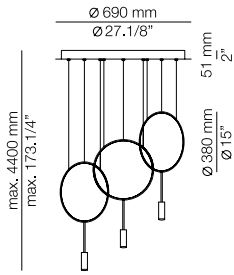

REVOLTA

R70S.3S - WITH SURFACE CANOPY

Composition includes:

- 1 round canopy 113535XX4
- 3 units of T-3635C
- 3 drivers / Dimmable Triac

FINISHES / ACABADOS

Canopy: 26 BLK - 71 WH
Body: 26 BLK
Head: 26 BLK - 61 S GLD

EURO €

1899

Optional, not included:

- Up to 3 acoustic panels 123635XX0X

REVOLTA

R100S.5S - WITH SURFACE CANOPY