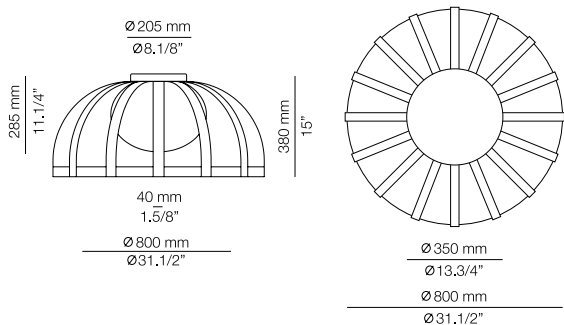

IP
65

FEATURES / CARACTERÍSTICAS

* LED 10W (2700K / Ang. 120° / >90 CRI)
230V / Typ 870 lumens
Dimmable Triac

FINISHES / ACABADOS

55 BG

EURO €

1000

BOLS

T-4024X - OUTDOOR