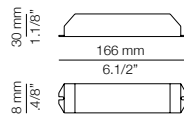

FLOW

T-3736S - WITH SURFACE CANOPY

FEATURES / CARACTERÍSTICAS

* LED 6,2W (2700K / Ang. 70° / >90 CRI 350mA) / 100V - 240V / Typ 725 lumens
Driver included / Non dimmable

FINISHES / ACABADOS

Canopy: 26 BLK - 71WH
Shade: 61 S GLD
26 BLK
74 WH

EURO €

338
324
324

Product includes:

- 1 single canopy 113534XX0
- 1 unit of T-3736C with cable
- 1 driver 671000038 / Non Dimmable

T-3736R - WITH RECESSED CANOPY

FEATURES / CARACTERÍSTICAS

* LED 6,2W (2700K / Ang. 70° / >90 CRI 350mA) / 230V / Typ 725 lumens
Remote driver included / Dimmable Triac

FINISHES / ACABADOS

Canopy: 26 BLK - 71WH
Shade: 61 S GLD
26 BLK
74 WH

EURO €

326
312
312

Product includes:

- 1 recessed canopy 113534XX2
- 1 unit of T-3736C with cable
- 1 remote driver 671000061 / Dimmable Triac

Ø 45mm drill on dropped ceiling / Orificio Ø 45mm en falso techo

DRIVER FLOW - 671000038

T-3734 / T-3735 / T-3736 (Max. 1x 6,1W) / 100V - 240V Non dimmable

Ø 40mm drill on dropped ceiling / Orificio Ø 40mm en falso techo

EURO €

31

REMOTE DRIVER FLOW - 671000061

T-3734 / T-3735 / T-3736 (Max. 1x10W) / 230V Dimmable Triac

Ø 45mm drill on dropped ceiling / Orificio Ø 45mm en falso techo

EURO €

37

DRIVER FLOW - 671000034

T-3734 / T-3735 / T-3736 (Min. 2x6,1W - Max. 3x 6,1W) 230V / Dimmable Triac

Ø 50mm drill on dropped ceiling / Orificio Ø 50mm en falso techo

EURO €

45

REMOTE DALI DRIVER FLOW - 671000056

T-3734 / T-3735 / T-3736 (Min. 1x6,1W - Max. 3x 6,1W) / 230V / DALI Dimmable

Remote driver - upon request / bajo pedido

Ø 40mm drill on dropped ceiling / Orificio Ø 40mm en falso techo

EURO €

76