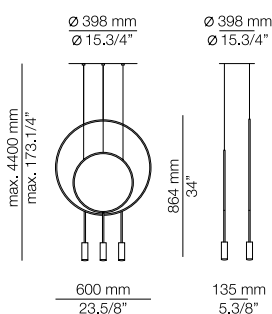

1. **Composition includes:**
2. 1 recessed canopy 113635XX1R
   - 1 unit of T-3635C
   - 1 unit of T-3636C
   - 2 remote drivers / Dimmable Triac

FINISHES / ACABADOS
Canopy: 26 BLK - 71 WH
Body: 26 BLK
Head: 26 BLK - 61 S GLD

EURO €

1114

1. **Optional, not included:**
2. 1 acoustic panel 123635XX0X
   - 1 acoustic panel 123636XX0X

Ø 55mm drill on dropped ceiling
Orificio Ø 55mm en falso techo