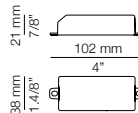

FLOW

T-3736S - WITH SURFACE CANOPY

FEATURES / CARACTERÍSTICAS

* LED 6,2W (2700K / Ang. 70° / >90 CRI 350mA) / 100V - 240V / Typ 725 lumens
Driver included / Non dimmable

FINISHES / ACABADOS

Canopy: 26 BLK - 71WH
Shade: 61 S GLD
26 BLK
74 WH

EURO €

338
324
324

Product includes:

- 1 single canopy 113534XX0
- 1 unit of T-3736C with cable
- 1 driver 671000038 / Non Dimmable

T-3736R - WITH RECESSED CANOPY

FEATURES / CARACTERÍSTICAS

* LED 6,2W (2700K / Ang. 70° / >90 CRI 350mA) / 230V / Typ 725 lumens
Remote driver included / Dimmable Triac

FINISHES / ACABADOS

Canopy: 26 BLK - 71WH
Shade: 61 S GLD
26 BLK
74 WH

EURO €

326
312
312

Product includes:

- 1 recessed canopy 113534XX2
- 1 unit of T-3736C with cable
- 1 remote driver 671000061 / Dimmable Triac

Ø 45mm drill on dropped ceiling / Orificio Ø 45mm en falso techo

DRIVER FLOW - 671000038

T-3734 / T-3735 / T-3736 (Max. 1x 6,1W) / 100V - 240V Non dimmable

Ø 40mm drill on dropped ceiling / Orificio Ø 40mm en falso techo

EURO €

31

REMOTE DRIVER FLOW - 671000061

T-3734 / T-3735 / T-3736 (Max. 1x10W) / 230V Dimmable Triac

Ø 45mm drill on dropped ceiling / Orificio Ø 45mm en falso techo

EURO €

37

DRIVER FLOW - 671000034

T-3734 / T-3735 / T-3736 (Min. 2x6,1W - Max. 3x 6,1W) 230V / Dimmable Triac

Ø 50mm drill on dropped ceiling / Orificio Ø 50mm en falso techo

EURO €

45

REMOTE DALI DRIVER FLOW - 671000056

T-3734 / T-3735 / T-3736 (Min. 1x6,1W - Max. 3x 6,1W) / 230V / DALI Dimmable

Remote driver - upon request / bajo pedido

Ø 40mm drill on dropped ceiling / Orificio Ø 40mm en falso techo

EURO €

76