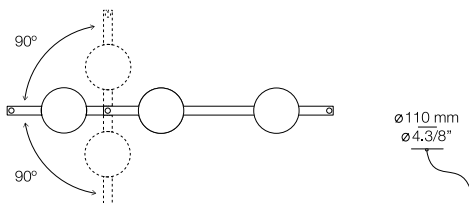

Product includes:

- 1 recessed canopy 113534XX2
- 1 unit of T-3716
- 1 remote driver 671000034 / Dimmable Triac
- 1 union piece for 2 Circ / 1 pieza unión para 2 Circ

FINISHES / ACABADOS

Canopy: 26 BLK - 71 WH
Body: 61 S GLD
26 BLK

EURO €

1011
826

Ø 50mm drill on dropped ceiling
Orificio Ø 50mm en falso techo