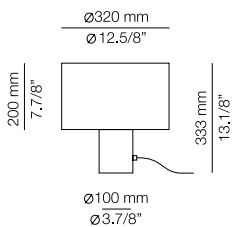

M-3906P

FEATURES / CARACTERÍSTICAS

LED up to 20W / E27 / 230V
On/Off cord switch
Translucent polyester shade

FINISHES / ACABADOS

Shade: 27 WH
Body: 26 BLK
55 BG

EURO €

275
275

Product includes:

- 1 unit of M-3906
- 1 white pearl shade 123905270

100019420

LED 19W / 2700K / E27 / 230V / Typ 2452 lumens / Non Dimmable

EURO €

23