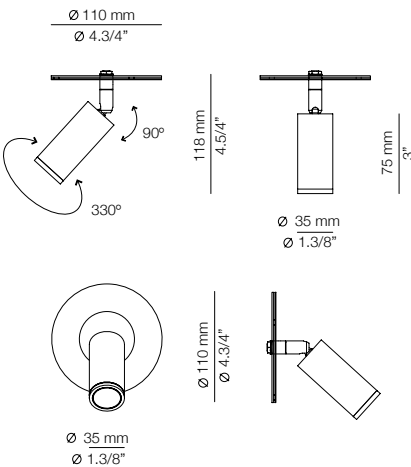

A-3533R / t-3533R - WITH RECESSED CANOPY

FEATURES / CARACTERÍSTICAS

* LED 6,2W (Ang. 15° / >90 CRI / 350mA)
230V
Remote driver included / Dimmable Triac
Additional 45° optic lens included

FINISHES / ACABADOS

FINISHES / ACABADOS	EURO €
Canopy: 26 BLK	
Head: 26 BLK	166
61 S GLD	180

A-3533R-W (2700K Typ 725 lumens)
A-3533R-M (3000K Typ 763 lumens)

FINISHES / ACABADOS

FINISHES / ACABADOS	EURO €
71 WH	166

t-3533R-W (2700K Typ 725 lumens)
t-3533R-M (3000K Typ 763 lumens)

Product includes:

- 1 unit of A-3533 or t-3533
- 1 remote driver 671000061 / Dimmable Triac

Ø 55mm drill on dropped ceiling
Orificio Ø 55mm en falso techo