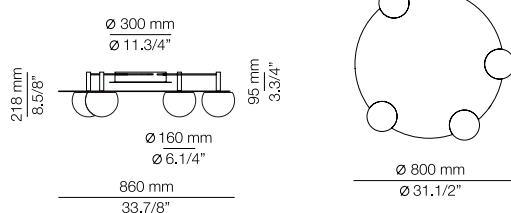

t-3810AS - WITH SURFACE CANOPY + ACOUSTIC PANEL

FEATURES / CARACTERÍSTICAS

* LED 4x6,2W (2700K / Ang. 120° / >90 CRI)
350mA) 230V / Typ 4x725 lumens
Driver included / Dimmable Triac
Glass shade / Acoustic panel

FINISHES / ACABADOS

Canopy: 26 BLK
Acoustic panel: 26 BLK

EURO €

1450

Product includes:

- 1 round canopy 113815263
- 1 unit of t-3810A + 2 drivers 671000043
- 1 acoustic panel 113815264