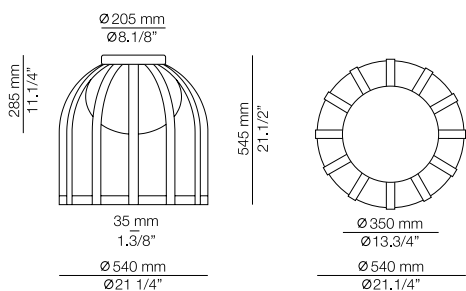

BOLS

t-4022X - OUTDOOR

IP
65

FEATURES / CARACTERÍSTICAS

* LED 10W (2700K / Ang. 120° / >90 CRI)
230V / Typ 870 lumens
Dimmable Triac

FINISHES / ACABADOS

78 OX RED

EURO €

907

BOLS

t-4023X - OUTDOOR