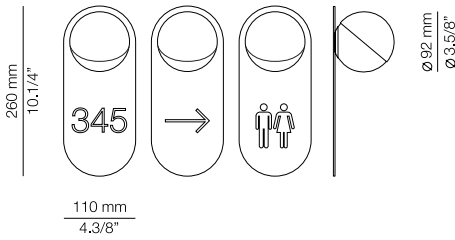

ALFI

A-3741 - WITH RECESSED CANOPY

FEATURES / CARACTERÍSTICAS

* LED 3W (2700K / Ang. 120° / >90 CRI 350mA) / 120V - 240V / Typ 350 lumens
Remote driver included / Dimmable Triac

FINISHES / ACABADOS

26 BLK
20 GLD M

EURO €

367
378

Product includes:

- 1 unit of A-3741
- 1 remote driver 671000061 / Dimmable Triac
- 1 glass shade with cap at 45° 113741XX1

Ø45 mm drill on dry wall
Orificio Ø45 mm en pared de pladur

Minimum order 13 units
Pedido mínimo 13 unidades