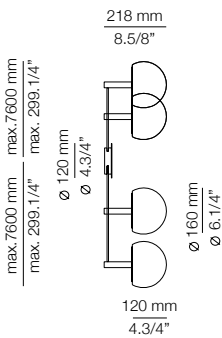

CIRC

R12.4S - WITH RECESSED CANOPY

1. **Composition includes:**
2. 1 round recessed canopy 113820263
   - 4 units of A-3830C
   - 2 remote drivers 671000043

FINISHES / ACABADOS

Canopy: 26 BLK
Body: 26 BLK

EURO €

1199

Ø50 mm drill on dry wall
Orificio Ø50 mm en pared de pladur