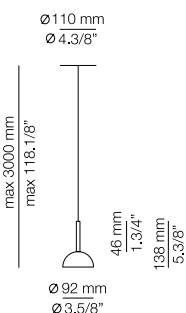

FEATURES / CARACTERÍSTICAS

* LED 6,2W (2700K / Ang. 70° / >90 CRI 350mA) / 230V / Typ 725 lumens
Remote driver included / Dimmable Triac

FINISHES / ACABADOS

26 BLK
74 WH
59 TC

EURO €

244
244
254

Product includes:

- 1 recessed canopy 113534XX2
- 1 unit of T-3934 with cable
- 1 remote driver 671000061 / Dimmable Triac

45mm drill on dropped ceiling
Orificio 45mm en falso techo