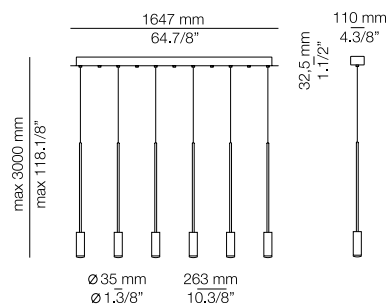

VOLTA

L165S.6S - WITH SURFACE CANOPY

Composition includes:

- 1 linear canopy 113415XX7
- 6 units of T-3534C with cable
- 2 drivers 671000034 / Dimmable Triac

Up to 5 additional VOLTA can be added
Posibilidad de añadir hasta 5 VOLTA

FINISHES / ACABADOS

Canopy: 26 BLK - 71 WH
Body: 26 BLK
Head: 26 BLK - 61 S GLD

EURO €

1610

FINISHES / ACABADOS

71 WH

EURO €

1610