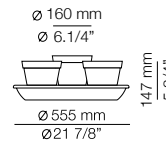

124028XX2
Polypropylene flower
pot + metal table top
Maximum 5kg

FINISHES / ACABADOS
78 OX RED
96 BLK ANT

EURO €
108
108

FLOWER POT SET

Ø160mm
124028XX4
Includes 3 flower pots + tray

FINISHES / ACABADOS
78 OX RED
96 BLK ANT