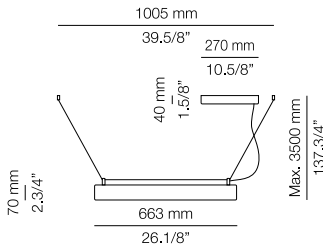

GADA

T-3924S - WITH SURFACE CANOPY

Ø110 mm
Ø4.3/8"

FEATURES / CARACTERÍSTICAS

* LED 15,5W (3000K / Ang. 90° / >90 CRI 500mA) / 230V / Typ 2515 lumens
Driver included / Non Dimmable

Product includes:

- 1 single canopy 113924740
- 1 unit of T-3924
- 1 driver 671000064 / Non Dimmable

FINISHES / ACABADOS

Shade: 74 WH
Textured vinyl shade:
50 MM
51 CT
52 WD

EURO €

455
502
502
502