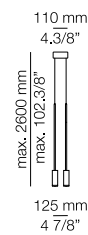

VOLTA

L165S.3D2T - WITH SURFACE CANOPY

1. **Composition includes:**
2. 1 linear canopy 113535XX7
   - 3 units of T-3535C
   - 2 units of T-3536C
   - 5 drivers / Dimmable Triac

FINISHES / ACABADOS
Canopy: 26 BLK - 71 WH
Body: 26 BLK
Head: 26 BLK - 61 S GLD

EURO €
2981

FINISHES / ACABADOS
71 WH

EURO €
2981