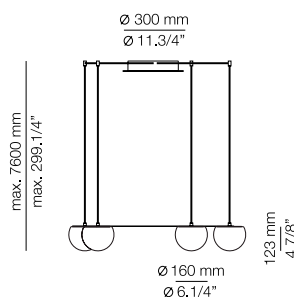

FEATURES / CARACTERÍSTICAS

* LED 4x6,2W (2700K / Ang. 120° / >90 CRI 350mA) 230V / Typ 4x725 lumens
Driver included / Dimmable Triac
Glass shade / Acoustic panel

FINISHES / ACABADOS

Canopy: 26 BLK
Acoustic panel: 26 BLK

EURO €

1385

Product includes:

- 1 round canopy 113815263
- 1 unit of T-3815A + 2 drivers 671000043
- 1 acoustic panel 113815264