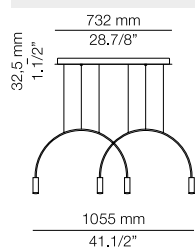

VOLTA

L73S.2D - WITH SURFACE CANOPY

Composition includes:

- 1 linear canopy 113535XX1
- 2 units of T-3535C
- 2 drivers / Dimmable Triac

FINISHES / ACABADOS

Canopy: 26 BLK - 71 WH
Body: 26 BLK
Head: 26 BLK - 61 S GLD

EURO €

1143

FINISHES / ACABADOS

71 WH

EURO €

1143

L73R.2D - WITH RECESSED CANOPY

Composition includes:

- 1 recessed canopy 113535XX1R
- 2 units of T-3535C
- 2 remote drivers / Dimmable Triac

FINISHES / ACABADOS

Canopy: 26 BLK - 71 WH
Body: 26 BLK
Head: 26 BLK - 61 S GLD

EURO €

1143

FINISHES / ACABADOS

71 WH

EURO €

1143

Ø 50mm drill on dropped ceiling
Orificio Ø 50mm en falso techo