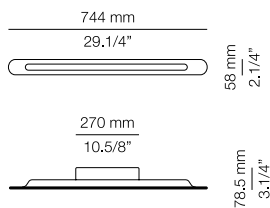

SMILE

A-3350A

IP
44

FEATURES / CARACTERÍSTICAS

El. Fluorescent 24W / T5 HO / 230V
Non dimmable

FINISHES / ACABADOS

26 BLK
74 WH

EURO €

348
348

Product includes:

- 1 body A-3350
- 1 front plate 113350XX0A

Compatible with 600mm LED
T5 HF / 230V / Not included