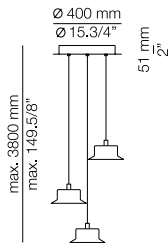

FINISHES / ACABADOS

Canopy: 26 BLK - 71 WH
Shade: 45 CP M
20 GLD M
26 BLK

EURO €

362
362
348

Product includes:

- 1 single canopy 113416XX0
- 1 unit of T-3415LC with textile cable
- 1 ceiling holder

MAINE

R40S.3S - WITH SURFACE CANOPY