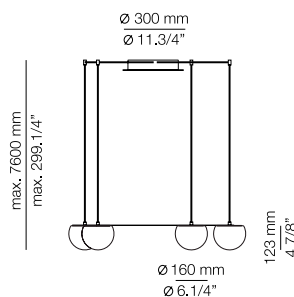

CIRC

T-3815S - WITH SURFACE CANOPY

FEATURES / CARACTERÍSTICAS

* LED 4x6,2W (2700K / Ang. 120° / >90 CRI 350mA) 230V / Typ 4x725 lumens
Driver included / Dimmable Triac
Glass shade

FINISHES / ACABADOS

Canopy: 26 BLK
Ring: 26 BLK
61 S GLD

EURO €

1280
1468

Product includes:

- 1 round canopy 113815263
- 1 unit of T-3815 + 2 drivers 671000043

T-3815R - WITH RECESSED CANOPY