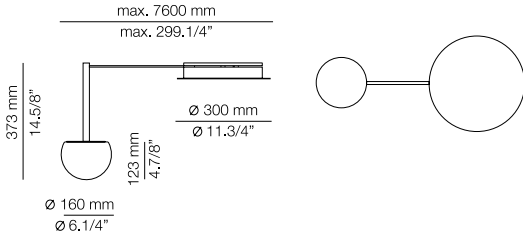

FINISHES / ACABADOS

Canopy: 26 BLK
Body: 26 BLK

EURO €

359

 \varnothing 45mm drill on dropped ceiling
Orificio \varnothing 45mm en falso techo

CIRC

t-3821S - WITH SURFACE CANOPY

FEATURES / CARACTERÍSTICAS
 * LED 6,2W (2700K / Ang. 120° / >90 CRI 350mA) 230V / Typ 725 lumens
 Driver included / Dimmable Triac
 Glass shade