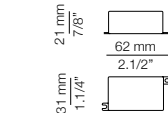

FLOW

T-3736S - WITH SURFACE CANOPY

FEATURES / CARACTERÍSTICAS

* LED 6,2W (2700K / Ang. 70° / >90 CRI 350mA) / 100V - 240V / Typ 725 lumens
Driver included / Non dimmable

FINISHES / ACABADOS

Canopy: 26 BLK - 71WH
Shade: 61 S GLD
26 BLK
74 WH

EURO €

338
324
324

Product includes:

- 1 single canopy 113534XX0
- 1 unit of T-3736C with cable
- 1 driver 671000038 / Non Dimmable

T-3736R - WITH RECESSED CANOPY

FEATURES / CARACTERÍSTICAS

* LED 6,2W (2700K / Ang. 70° / >90 CRI 350mA) / 230V / Typ 725 lumens
Remote driver included / Dimmable Triac

FINISHES / ACABADOS

Canopy: 26 BLK - 71WH
Shade: 61 S GLD
26 BLK
74 WH

EURO €

326
312
312

Product includes:

- 1 recessed canopy 113534XX2
- 1 unit of T-3736C with cable
- 1 remote driver 671000061 / Dimmable Triac

Ø 45mm drill on dropped ceiling / Orificio Ø 45mm en falso techo

DRIVER FLOW - 671000038

T-3734 / T-3735 / T-3736 (Max. 1x 6,1W) / 100V - 240V Non dimmable

Ø 40mm drill on dropped ceiling / Orificio Ø 40mm en falso techo

EURO €

31

REMOTE DRIVER FLOW - 671000061

T-3734 / T-3735 / T-3736 (Max. 1x10W) / 230V Dimmable Triac

Ø 45mm drill on dropped ceiling / Orificio Ø 45mm en falso techo

EURO €

37

DRIVER FLOW - 671000034

T-3734 / T-3735 / T-3736 (Min. 2x6,1W - Max. 3x 6,1W) 230V / Dimmable Triac

Ø 50mm drill on dropped ceiling / Orificio Ø 50mm en falso techo

EURO €

45

REMOTE DALI DRIVER FLOW - 671000056

T-3734 / T-3735 / T-3736 (Min. 1x6,1W - Max. 3x 6,1W) / 230V / DALI Dimmable

Remote driver - upon request / bajo pedido

Ø 40mm drill on dropped ceiling / Orificio Ø 40mm en falso techo

EURO €

76