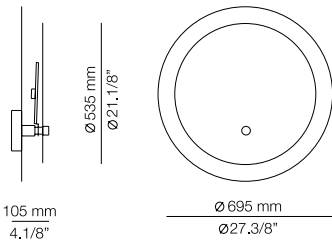

ECLIPSI

A-3701 / t-3701

FEATURES / CARACTERÍSTICAS

* LED 2x15W (2700K / Ang. 120° / >90 CRI)
230V / Typ 2x1245 lumens
Dimmable Triac
Weight: 8,5Kg