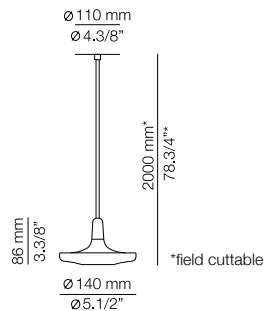

FINISHES / ACABADOS

26 BLK
71 WH
93 GR LM

EURO €

430
430
451

Product includes:

- 1 single canopy 113302XX1
- 1 unit of T-3302 with metal rigid stem
- 1 driver 671000023 / Non Dimmable

T-3302R - WITH RECESSED CANOPY