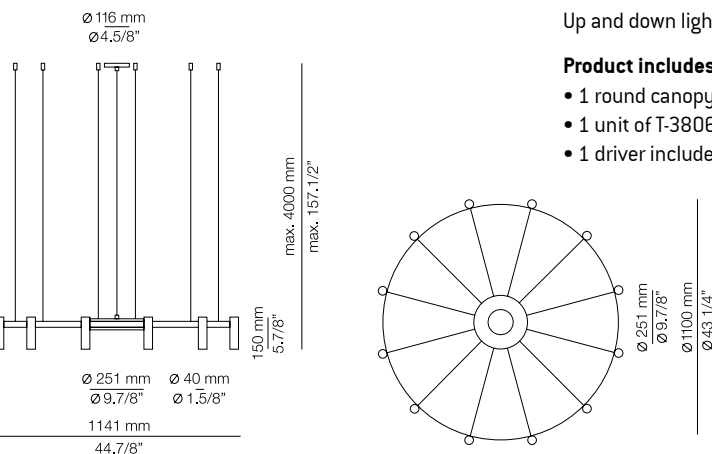

LAVERD

T-3806