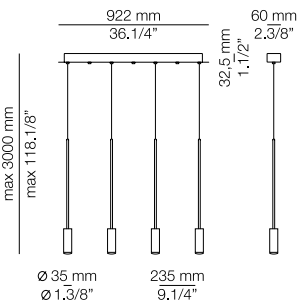

VOLTA

L92S.4S - WITH SURFACE CANOPY

Composition includes:

- 1 linear canopy 113415XX3
- 4 units of T-3534C with cable
- 2 drivers 671000034 / Dimmable Triac

Up to 3 additional VOLTA can be added
Posibilidad de añadir hasta 3 VOLTA

FINISHES / ACABADOS

Canopy: 26 BLK - 71 WH
Body: 26 BLK
Head: 26 BLK - 61 S GLD

EURO €

1102

FINISHES / ACABADOS

71 WH

EURO €

1102