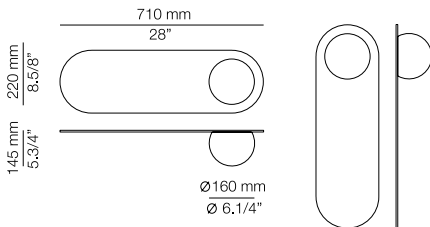

CIRC

A-3703

IP
44

FEATURES / CARACTERÍSTICAS

* LED 10W (2700K / Ang. 120° / >90 CRI)
230V / Typ 870 lumens
Dimmable Triac

FINISHES / ACABADOS

00 PLAIN
23 GR F

EURO €

460
460

Product includes:

- 1 unit of A-3703
- 1 glass shade kit 113702001