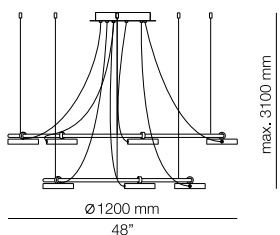

ARO

R40S.1M1L

Composition includes:

- 1 round canopy 113542263
- 1 unit of T-3542
- 1 unit of T-3543
- 2 drivers / Dimmable 0-10V

FINISHES / ACABADOS

56 BLK

EURO €

5032