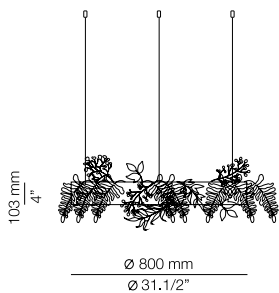

123815262 Vegetation kit

Vegetation kit with artificial greenery included. Not waterproof.
Maximum 30kg

FINISHES / ACABADOS

26 BLK

EURO €

1967

ARO

R40S.1M1L