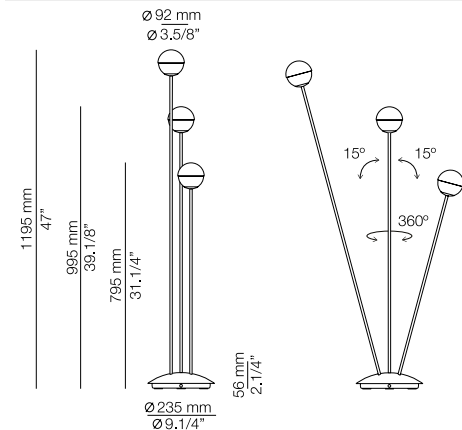

ALFI

p-3748

FEATURES / CARACTERÍSTICAS

* LED 3x3W [2700K / Ang. 120° / >90 CRI / 24V] 230V / Typ 3x300 lumens
On/Off cord switch

FINISHES / ACABADOS

26 BLK
20 GLD M

EURO €

1065
1141

ALFI

L120S.6