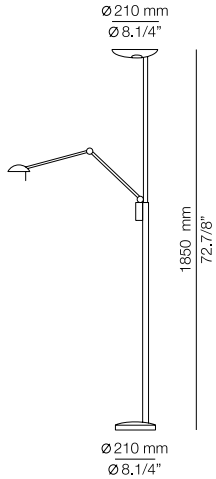

ICONS

P-1127

FEATURES / CARACTERÍSTICAS

* Hal. up to 200W / 118mm / R7s base
230V / Dimmable

Compatible with Dimmable LED
118mm / R7s base / 230V
Not included

⊕ * LED 6,2W (2700K/ Ang.120°
>90 CRI / 350mA) / 230V
Typ 725 lumens
On/Off Switch

FINISHES / ACABADOS

61 S GLD
37 NI
26 BLK

EURO €

1160
997
967

100015400

R7s Bulb 118mm - LED 15W / 2700K / Typ 2000 lumens / Dimmable

EURO €

56

ICONS

P-1129