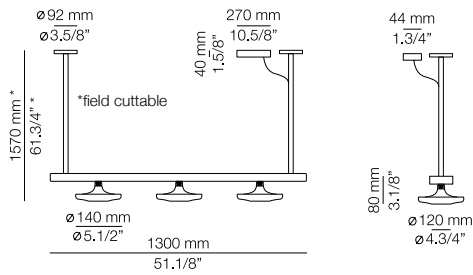

BUTTON

T-3305S - WITH SURFACE CANOPY

FEATURES / CARACTERÍSTICAS

* LED 3x9W (3000K / Ang. 45° / >90 CRI / 24V)
100V - 240V / Typ 3x1096 lumens
Sensor dimmer on each head

Product includes:

- 1 surface canopy 113924XX0
- 1 driver 671000028
- 1 body T-3305
- 3 heads 113305XX0

FINISHES / ACABADOS

Canopy: 26 BLK - 71WH
Body: 26 BLK
71 WH
93 GR LM

EURO €

1891
1891
1936

T-3305R - WITH RECESSED CANOPY

Ø 55mm drill
Orificio Ø 55mm

Product includes:

- 1 recessed canopy 113534XX2
- 1 driver 671000028
- 1 body T-3305
- 3 heads 113305XX0

FINISHES / ACABADOS

Canopy: 26 BLK - 71WH
Body: 26 BLK
71 WH
93 GR LM

EURO €

1865
1865
1910