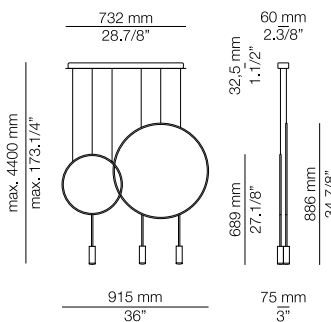

REVOLTA

L73S.1S1D - WITH SURFACE CANOPY

Composition includes:

- 1 linear canopy 113535XX1
- 1 unit of T-3635C
- 1 unit of T-3636C
- 2 drivers / Dimmable Triac

FINISHES / ACABADOS

Canopy: 26 BLK - 71 WH
Body: 26 BLK
Head: 26 BLK - 61 S GLD

EURO €

1183

Optional, not included:

- 1 acoustic panel 123635XX0X
- 1 acoustic panel 123636XX0X