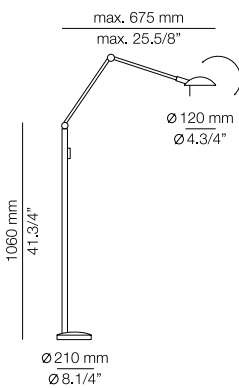

ICONS

p-1139L

FEATURES / CARACTERÍSTICAS

* LED 6,2W (2700K/ Ang. 120°
>90 CRI / 350mA) / 230V
Typ 725 lumens
Push button dimmer

FINISHES / ACABADOS

37 NI
26 BLK

EURO €

675
609

IRIS

t-2713