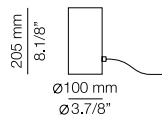

CYLS

M-3906

FEATURES / CARACTERÍSTICAS

LED up to 20W / E27 / 230V
On/Off cord switch

FINISHES / ACABADOS

26 BLK
55 BG

EURO €

161
161