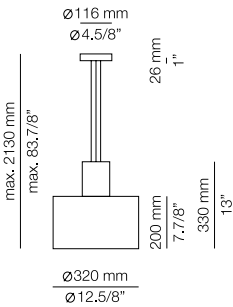

T-3905P

FEATURES / CARACTERÍSTICAS

LED up to 20W / E27 / 120V - 240V
Dimmable when using dim. lamps
Translucent polyester shade

FINISHES / ACABADOS

Shade: 27 WH
Body: 26 BLK
55 BG

EURO €

308
308

Product includes:

- 1 unit of T-3905
- 1 white pearl shade 123905270

100019420

LED 19W / 2700K / E27 / 230V
Typ 2452 lumens / Non Dimmable

EURO €

23

CYLS

M-3906

FEATURES / CARACTERÍSTICAS

LED up to 20W / E27 / 230V
On/Off cord switch

FINISHES / ACABADOS

26 BLK
55 BG

EURO €

161
161