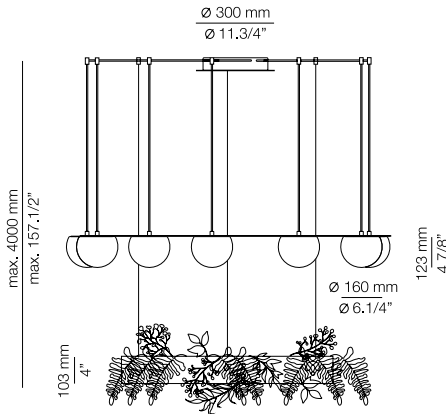

FINISHES / ACABADOS

Canopy: 26 BLK
Acoustic panel: 26 BLK
Ring: 26 BLK
61 S GLD

EURO €

3166
3514

CIRC

R30.1MP1VK - WITH SURFACE CANOPY

FEATURES / CARACTERÍSTICAS

* LED 7x6,2W (2700K / Ang. 120° / >90 CRI 350mA) 230V / Typ 7x725 lumens
Driver included / Dimmable Triac
Glass shade