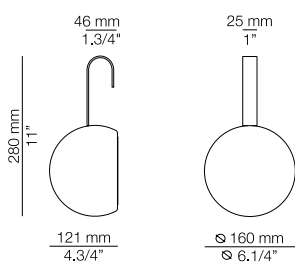

CIRC

M-3826X - OUTDOOR

FEATURES / CARACTERÍSTICAS

*LED 2,5W (3000K / Ang. 120° / >80 CRI 5200mAh) 230V / Typ 290 lumens
Polyethylene shade

FINISHES / ACABADOS

46 M GN
78 OX RD

EURO €

316

316

Product includes:

- 1 unit of M-3826X
- 1 charger kit 671000044

Available until end of stock
Disponible hasta agotar existencias

Li Ion battery / Induction charging base
Three position dimming / Remote control / Battery charging time 8-10h
Battery life over 6h at maximum brightness