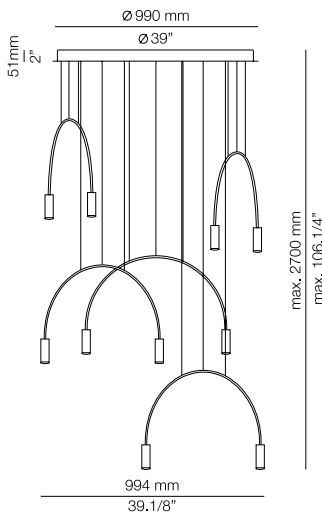

VOLTA

R100S.5D - WITH SURFACE CANOPY

Composition includes:

- 1 round canopy 113535XX5
- 5 units of T-3535C
- 5 drivers / Dimmable Triac

FINISHES / ACABADOS

Canopy: 26 BLK - 71 WH
Body: 26 BLK
Head: 26 BLK - 61 S GLD

EURO €

3215

FINISHES / ACABADOS

71 WH

EURO €

3215

VOLTA

M-3537