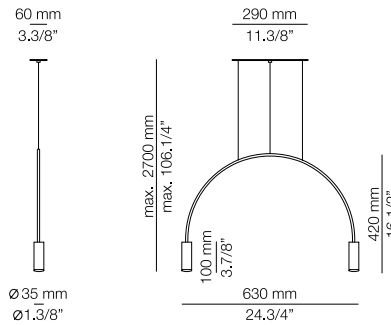

T-3535R - WITH RECESSED CANOPY

FEATURES / CARACTERÍSTICAS

* LED 2x6,2W (Ang. 45° / >90 CRI / 350mA)
230V / Remote Driver included
Dimmable Triac
Optional 15° optic lens (see pag. 56)

FINISHES / ACABADOS

Canopy: 26 BLK - 71 WH
Body: 26 BLK
Head: 26 BLK - 61 S GLD

EURO €

560

T-3535R-W (2700K Typ 2x725 lumens)
T-3535R-M (3000K Typ 2x763 lumens)

Product includes:

- 1 recessed canopy 113635XX0R
- 1 unit of T-3535C

FINISHES / ACABADOS

71 WH

EURO €

560

Ø 50mm drill on dropped ceiling
Orificio Ø 50mm en falso techo

671000056 DALI DRIVER T-3535 / T-3536

UPON REQUEST / BAJO PEDIDO DRIVER DALI VOLTA T-3535 / T-3536
(Min. 1x6,1W - Max. 3x6,1W) / 230V / DALI Dimmable

EURO €

76

Ø 40mm drill on dropped ceiling
Orificio Ø 40mm en falso techo