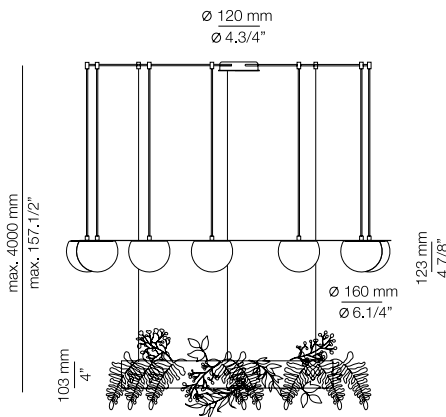

FINISHES / ACABADOS

Canopy: 26 BLK
Ring: 26 BLK
61 S GLD

EURO €

3939
4287

R12.1MP1VK - WITH RECESSED CANOPY

FEATURES / CARACTERÍSTICAS

* LED 7x6,2W (2700K / Ang. 120° / >90 CRI 350mA) 230V / Typ 7x725 lumens
Remote driver included / Dimmable Triac
Glass shade