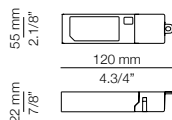

Ø 40mm drill on dropped ceiling
Orificio Ø 40mm en falso techo