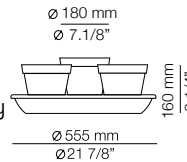

FLOWER POT SET

Ø180mm
124028XX5
Includes 3 flower pots + tray

FINISHES / ACABADOS
78 OX RED
96 BLK ANT

EURO €
62
62