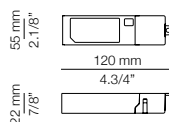

FINISHES / ACABADOS

Acoustic Foam Panel:
26 BLK

EURO €

161

Other finishes available, consult our offices

671000056 Dali Driver T-3636

UPON REQUEST / BAJO PEDIDO
DRIVER DALI REVOLTA T-3636
(Min. 1x6,1W - Max. 3x6,1W) / 230V
DALI Dimmable

EURO €

76

Ø 40mm drill on dropped ceiling
Ofificio Ø 40mm en falso techo