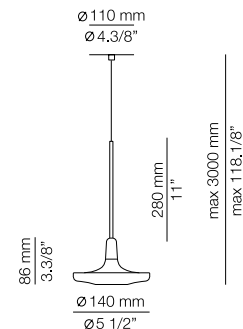

T-3302CR - WITH RECESSED CANOPY