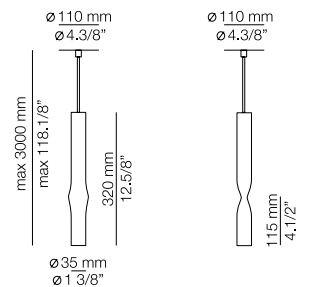

T-3734R - WITH RECESSED CANOPY

FEATURES / CARACTERÍSTICAS

* LED 6,2W (2700K / Ang. 70° / >90 CRI)
350mA) / 230V / Typ 725 lumens
Remote driver included / Dimmable Triac

FINISHES / ACABADOS

Canopy: 26 BLK - 71WH
Shade: 61 S GLD
26 BLK
74 WH

EURO €
302
287
287

Product includes:

- 1 recessed canopy 113534XX2
- 1 unit of T-3734C with cable
- 1 remote driver 671000061 / Dimmable Triac

Ø 45mm drill on dropped ceiling
Orificio Ø 45mm en falso techo