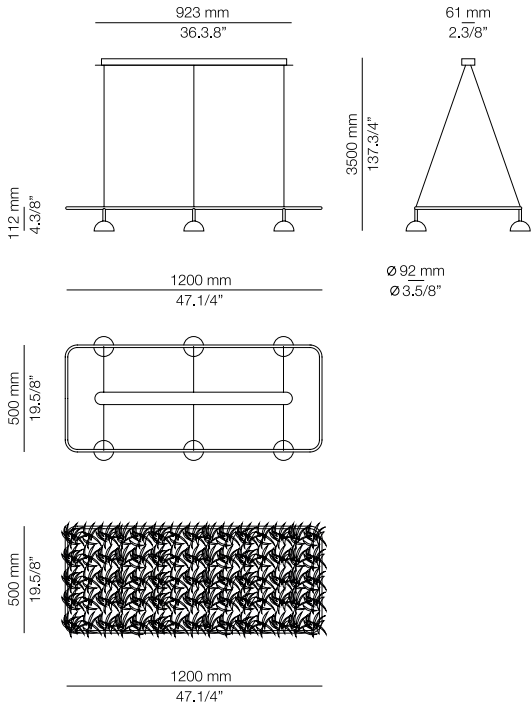

CUPOLINA

T-3935

FEATURES / CARACTERÍSTICAS

* LED 6x6,2W (2700K / Ang. 70° / >90 CRI 350mA) / 230V / Typ 6x725 lumens
Driver included / Dimmable Triac

FINISHES / ACABADOS

26 BLK
74 WH

EURO €

1387
1387

Product includes:

- 1 single canopy 113935262
- 1 unit of T-3935
- 2 drivers 671000034 / Dimmable Triac

123935XX0 Acoustic panel with greenery

Acoustic panel with artificial greenery
 $\alpha_w = 0,25$ (Sound absorption indicators)
60% recycled bottles (PET)

FINISHES / ACABADOS

Acoustic Foam Panel:
26 BLK
74 WH

EURO €

1002
1002