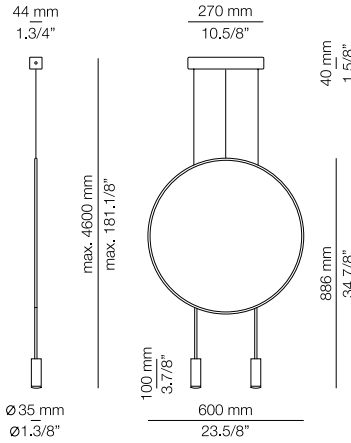

REVOLTA

T-3636S - WITH SURFACE CANOPY

FEATURES / CARACTERÍSTICAS

* LED 2x6,2W (Ang. 45° / >90 CRI 350mA) / 230V
Driver included / Dimmable Triac
Optional 15° optic lens (see pag. 56)

FINISHES / ACABADOS

Canopy: 26 BLK - 71 WH
Body: 26 BLK
Head: 26 BLK - 61 S GLD

EURO €

663

T-3636S-W (2700K Typ 2x725 lumens)
T-3636S-M (3000K Typ 2x763 lumens)

Product includes:

- 1 single canopy 113635XX0
- 1 unit of T-3636C

123636XX0 Acoustic panel

$\alpha_w = 0,4$ (Sound absorption indicator)
Ø 600 mm
95% Virgin wool, 5% polyamide

FINISHES / ACABADOS

Acoustic Fabric Panel:
82 BL - 83 EGP - 84 SLM

EURO €

370

Other finishes available, consult our offices

123636XX0A Acoustic panel

$\alpha_w = 0,25$ (Sound absorption indicator)
Ø 600 mm
60% recycled bottles (PET)

FINISHES / ACABADOS

Acoustic Foam Panel:
26 BLK

EURO €

161

Other finishes available, consult our offices

671000056 Dali Driver T-3636

UPON REQUEST / BAJO PEDIDO
DRIVER DALI REVOLTA T-3636
(Min. 1x6,1W - Max. 3x6,1W) / 230V
DALI Dimmable

EURO €

76

Ø 40mm drill on dropped ceiling
Ofificio Ø 40mm en falso techo