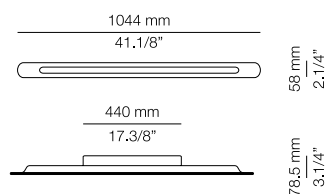

SMILE

A-3351A

IP
44

FEATURES / CARACTERÍSTICAS

El. Fluorescent 39W / T5 HO / 100V - 277V
Non dimmable

FINISHES / ACABADOS

26 BLK
74 WH

EURO €

407
407

Product includes:

- 1 body A-3351
- 1 front plate 113351XX0A

Compatible with 900mm LED
T5 HF / 230V / Not included