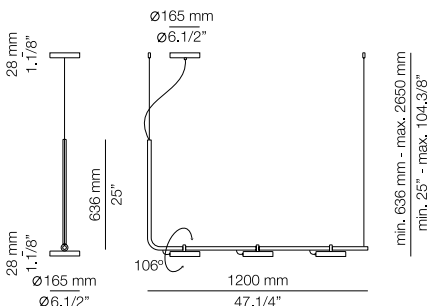

123749260 KIT F120

Cord & plug with on/off switch. 230V. 2500mm cable length.
Cable y enchufe con interruptor. 230V. 2500mm de longitud.

EURO €

51

ARO

T-3541S - WITH SURFACE CANOPY

FEATURES / CARACTERÍSTICAS