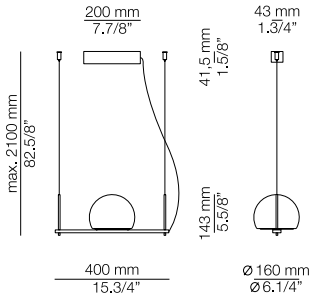

CIRC

T-3714S - WITH SURFACE CANOPY

FEATURES / CARACTERÍSTICAS

* LED 6,2W (2700K / Ang. 120°
>90 CRI / 350mA) / 230V
Typ 725 lumens
Driver included / Dimmable Triac
Glass shade

FINISHES / ACABADOS

Canopy: 26 BLK - 74 WH
Body: 61 S GLD
26 BLK

EURO €

488
441

Product includes:

- 1 surface canopy 113924XX0
- 1 unit of T-3714
- 1 driver 671000061 / Dimmable Triac
- 1 union piece for 2 Circ / 1 pieza unión para 2 Circ

T-3714R - WITH RECESSED CANOPY

Product includes:

- 1 recessed canopy 113534XX2
- 1 unit of T-3714
- 1 remote driver 671000061 / Dimmable Triac
- 1 union piece for 2 Circ / 1 pieza unión para 2 Circ

FINISHES / ACABADOS

Canopy: 26 BLK - 71 WH
Body: 61 S GLD
26 BLK

EURO €

462
415

Ø 50mm drill on dropped ceiling
Orificio Ø 50mm en falso techo