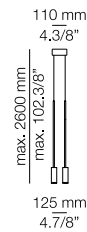

VOLTA

L165S.1D2T - WITH SURFACE CANOPY

1. **Composition includes:**
2. 1 linear canopy 113535XX7
   - 1 unit of T-3535C
   - 2 units of T-3536C
   - 3 drivers / Dimmable Triac

FINISHES / ACABADOS
Canopy: 26 BLK - 71 WH
Body: 26 BLK
Head: 26 BLK - 61 S GLD

EURO €
2063

FINISHES / ACABADOS
71 WH

EURO €
2063