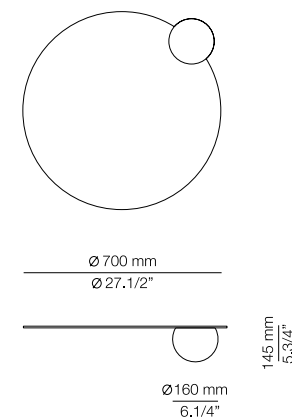

CIRC

A-3706

IP
44

FEATURES / CARACTERÍSTICAS

* LED 10W (2700K / Ang. 120° / >90 CRI)
230V / Typ 870 lumens
Dimmable Triac

FINISHES / ACABADOS

00 PLAIN

EURO €

504

Product includes:

- 1 unit of A-3706
- 1 glass shade kit 113702001

A-3706A - WITH MISTING TREATMENT

IP
44

FEATURES / CARACTERÍSTICAS

* LED 10W (2700K / Ang. 120° / >90 CRI)
230V / Typ 870 lumens
Dimmable Triac

FINISHES / ACABADOS

00 PLAIN

EURO €

633

Product includes:

- 1 unit of A-3706A
- 1 glass shade kit 113702001

Mirror with misting treatment
Espejo con sistema anti vaho