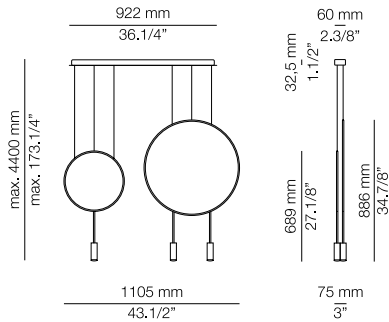

REVOLTA

L92S.1S1D - WITH SURFACE CANOPY

1. **Composition includes:**
2. 1 linear canopy 113535XX3
   - 1 unit of T-3635C
   - 1 unit of T-3636C
   - 2 drivers / Dimmable Triac

FINISHES / ACABADOS
Canopy: 26 BLK - 71 WH
Body: 26 BLK
Head: 26 BLK - 61 S GLD

EURO €

1183

1. **Optional, not included:**
2. 1 acoustic panel 123635XX0X
   - 1 acoustic panel 123636XX0X

L92R.1S1D - WITH RECESSED CANOPY