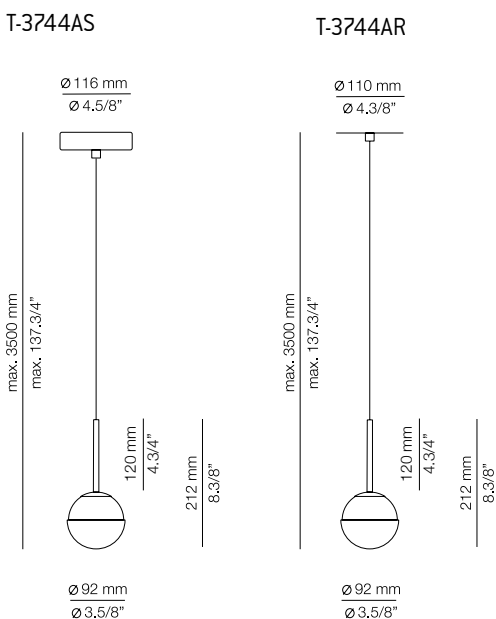

ALFI

T-3744AS - WITH SURFACE CANOPY

FEATURES / CARACTERÍSTICAS

* LED 3W (2700K / Ang. 120° / >90 CRI / 24V)
100V - 240V / Typ 300 lumens
Driver included / Non dimmable

FINISHES / ACABADOS

26 BLK
20 GLD M

EURO €

364
381

Product includes:

- 1 single canopy 113534XX0
- 1 unit of T-3744 with textile cable
- 1 driver 671000038 / Non Dimmable
- 1 glass shade with cap 113741XX0

T-3744AR - WITH RECESSED CANOPY

FEATURES / CARACTERÍSTICAS

* LED 3W (2700K / Ang. 120° / >90 CRI / 24V)
230V / Typ 300 lumens
Remote driver included / Dimmable Triac

FINISHES / ACABADOS

26 BLK
20 GLD M

EURO €

362
380

Product includes:

- 1 recessed canopy 113534XX2
- 1 unit of T-3744 with textile cable
- 1 remote driver 671000062 / Dimmable Triac
- 1 glass shade with cap 113741XX0

Ø60 mm drill on dropped ceiling
Orificio Ø60 mm en falso techo