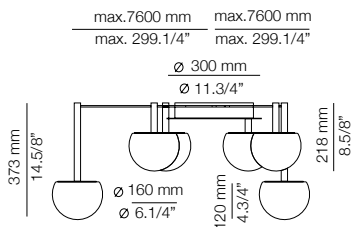

CIRC

R30.4S2M - WITH SURFACE CANOPY

Composition includes:

- 1 round canopy 113815263
- 4 units of t-3820C
- 2 units of t-3821C
- 2 drivers 671000034

FINISHES / ACABADOS

Canopy: 26 BLK
Body: 26 BLK

EURO €

1719