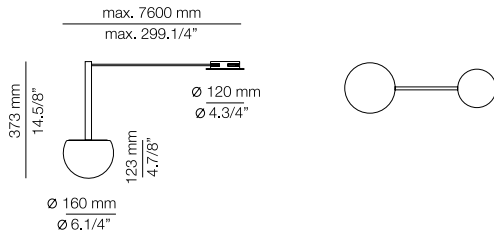

t-3821R - WITH RECESSED CANOPY

FEATURES / CARACTERÍSTICAS
* LED 6,2W (2700K / Ang. 120° / >90 CRI 350mA) 230V / Typ 725 lumens
Remote driver included / Dimmable Triac
Glass shade

FINISHES / ACABADOS
Canopy: 26 BLK
Body: 26 BLK

EURO €
367

Product includes:

- 1 round recessed canopy 113820263
- 1 unit of t-3821C
- 1 remote driver 671000061

$\varnothing$ 45mm drill on dropped ceiling
Orificio $\varnothing$ 45mm en falso techo