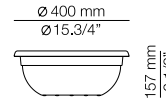

124027XX2
Polypropylene flower
pot + metal table top
Maximum 3kg

FINISHES / ACABADOS
96 BLK ANT

EURO €
84

FLOWER POT KIT

124027XX3
Polypropylene flower pot
for natural vegetation
Maximum 5,5kg

FINISHES / ACABADOS
96 BLK ANT