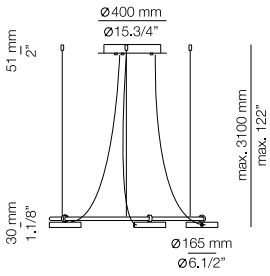

ARO

T-3542

FEATURES / CARACTERÍSTICAS

* LED 5x10W (2700K / Ang. 85° / >90 CRI / 24V)
100V - 277V / Typ 5x1106 lumens
Driver included / Dimmable 0-10V

FINISHES / ACABADOS

56 BLK

EURO €

2370

Product includes:

- 1 round canopy 113542263
- 1 unit of T-3542

123815262 Vegetation kit

Vegetation kit with artificial greenery included. Not waterproof.
Maximum 30kg

FINISHES / ACABADOS

26 BLK

EURO €

1967