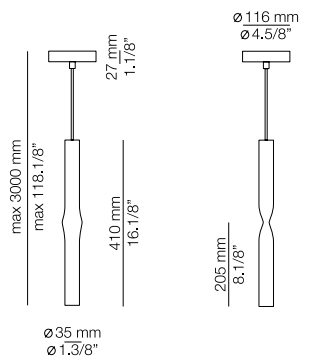

FLOW

T-3735S - WITH SURFACE CANOPY

FEATURES / CARACTERÍSTICAS

* LED 6,2W (2700K / Ang. 70° / >90 CRI)
350mA) / 100V - 240V / Typ 725 lumens
Driver included / Non dimmable

FINISHES / ACABADOS

Canopy: 26 BLK - 71WH
Shade: 61 S GLD
26 BLK
74 WH

EURO €
334
318
318

Product includes:

- 1 single canopy 113534XX0
- 1 unit of T-3735C with cable
- 1 driver 671000038 / Non Dimmable