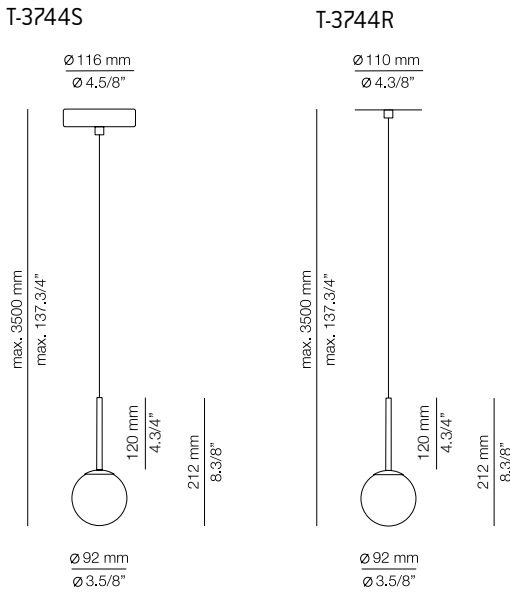

ALFI

T-3744S - WITH SURFACE CANOPY

FEATURES / CARACTERÍSTICAS

* LED 3W (2700K / Ang. 120° / >90 CRI / 24V)
100V - 240V / Typ 300 lumens
Driver included / Non dimmable

FINISHES / ACABADOS

26 BLK
20 GLD M

EURO €

328
338

Product includes:

- 1 single canopy 113534XX0
- 1 unit of T-3744 with textile cable
- 1 driver 671000038 / Non Dimmable
- 1 plain glass shade 113741000

T-3744R - WITH RECESSED CANOPY

FEATURES / CARACTERÍSTICAS

* LED 3W (2700K / Ang. 120° / >90 CRI / 24V)
230V / Typ 300 lumens
Remote driver included / Dimmable Triac

FINISHES / ACABADOS

26 BLK
20 GLD M

EURO €

326
337

Product includes:

- 1 recessed canopy 113534XX2
- 1 unit of T-3744 with textile cable
- 1 remote driver 671000062 / Dimmable Triac
- 1 plain glass shade 113741000

Ø60 mm drill on dropped ceiling
Orificio Ø60 mm en falso techo