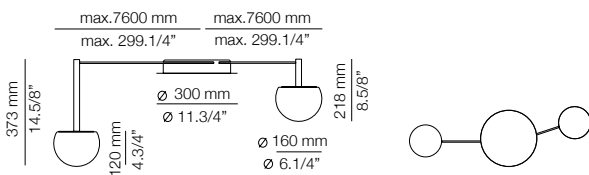

CIRC

R30.1S1M - WITH SURFACE CANOPY

Composition includes:

- 1 round canopy 113815263
- 1 unit of t-3820C
- 1 unit of t-3821C
- 1 driver 671000043

FINISHES / ACABADOS
Canopy: 26 BLK
Body: 26 BLK

EURO €
718