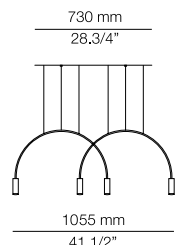

VOLTA

L73S.2D - WITH SURFACE CANOPY

Composition includes:

- 1 linear canopy 113535XX1
- 2 units of T-3535C
- 2 drivers / Dimmable Triac

FINISHES / ACABADOS

Canopy: 26 BLK - 71 WH
Body: 26 BLK
Head: 26 BLK - 61 S GLD

EURO €

1143

FINISHES / ACABADOS

71 WH

EURO €

1143

L73R.2D - WITH RECESSED CANOPY

Composition includes:

- 1 recessed canopy 113535XX1R
- 2 units of T-3535C
- 2 remote drivers / Dimmable Triac

FINISHES / ACABADOS

Canopy: 26 BLK - 71 WH
Body: 26 BLK
Head: 26 BLK - 61 S GLD

EURO €

1143

FINISHES / ACABADOS

71 WH

EURO €

1143

Ø 50mm drill on dropped ceiling
Orificio Ø 50mm en falso techo