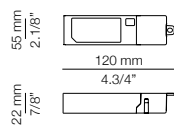

FINISHES / ACABADOS

Acoustic Foam Panel:
26 BLK

EURO €

120

Other finishes available, consult our offices

671000056 Dali Driver T-3635

UPON REQUEST / BAJO PEDIDO
DRIVER DALI REVOLTA T-3635
(Min. 1x6,1W - Max. 3x6,1W) / 230V
DALI Dimmable

EURO €

Ø 40mm drill on dropped ceiling
Orificio Ø 40mm en falso techo

76