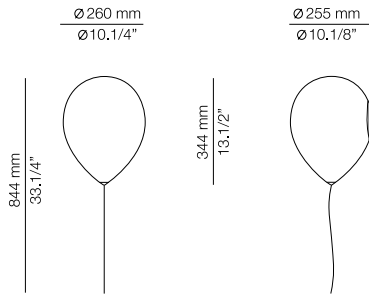

BALLOON

A-3050

FEATURES / CARACTERÍSTICAS
LED up to 20W / E27 / 120V - 240V
On/Off Switch

FINISHES / ACABADOS
74 WH

EURO €
253

A-3050L

FEATURES / CARACTERÍSTICAS
LED up to 20W / E27 / 120V - 240V
* LED 0,5W / E14 / 120V - 240V
Nightlight / 3-way switch

FINISHES / ACABADOS
74 WH

EURO €
311