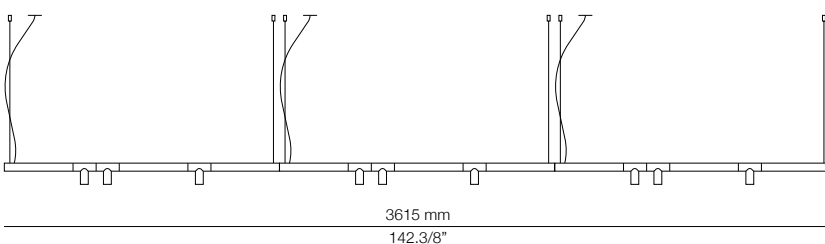

MAINE

R40S.3S - WITH SURFACE CANOPY

Composition includes:

- 1 round canopy 113415XX6
- 3 units of T-3415LC with textile cable

FINISHES / ACABADOS

1. Canopy: 26 BLK - 71 WH
   Shade: 45 CP M
   20 GLD M
   26 BLK

EURO €

1. 1463
   1463
   1421

MORSE

T-3915S - WITH SURFACE CANOPY

FEATURES / CARACTERÍSTICAS

* LED 3x6,2W (2700K / Ang. 45° / >90 CRI 350mA) 230V / Typ 3x725 lumens
Driver included / Dimmable Triac

FINISHES / ACABADOS

1. Canopy: 26 BLK - 71 WH
   Body: 26 BLK
   74 WH

EURO €

1. 933
   933

Product includes:

- 1 single canopy 113924XX0
- 1 unit of T-3915
- 1 driver 671000034 / Dimmable Triac

T-3915R - WITH RECESSED CANOPY

FEATURES / CARACTERÍSTICAS

* LED 3x6,2W (2700K / Ang. 45° / >90 CRI 350mA) 230V / Typ 3x725 lumens
Remote driver included / Dimmable Triac

FINISHES / ACABADOS

1. Canopy: 26 BLK - 71 WH
   Body: 26 BLK
   74 WH

EURO €

1. 907
   907

Product includes:

- 1 single canopy 113534XX2
- 1 unit of T-3915
- 1 remote driver 671000034 / Dimmable Triac

Ø 55mm drill on dropped ceiling
Orificio Ø 55mm en falso techo

123915002

Union KIT for more than one Morse / KIT unión para más de una Morse

EURO €

17