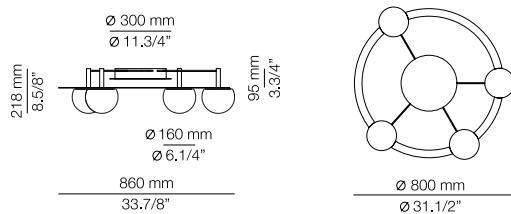

FINISHES / ACABADOS

26 BLK
80 RT

EURO €

593
615

CIRC

t-3810S - WITH SURFACE CANOPY

FEATURES / CARACTERÍSTICAS

* LED 4x6,2W (2700K / Ang. 120° / >90 CRI)
350mA) 230V / Typ 4x725 lumens
Driver included / Dimmable Triac
Glass shade