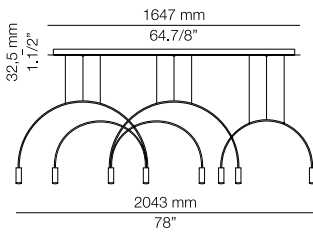

VOLTA

L165S.1D2T - WITH SURFACE CANOPY

1. **Composition includes:**
2. 1 linear canopy 113535XX7
   - 1 unit of T-3535C
   - 2 units of T-3536C
   - 3 drivers / Dimmable Triac

FINISHES / ACABADOS
Canopy: 26 BLK - 71 WH
Body: 26 BLK
Head: 26 BLK - 61 S GLD

EURO €
2063

FINISHES / ACABADOS
71 WH

EURO €
2063