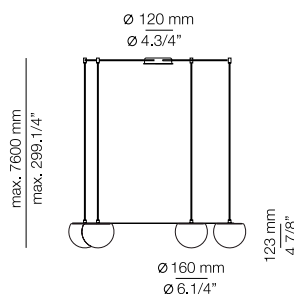

FEATURES / CARACTERÍSTICAS

* LED 4x6,2W (2700K / Ang. 120° / >90 CRI 350mA) 230V / Typ 4x725 lumens
Remote driver included / Dimmable Triac
Glass shade

FINISHES / ACABADOS

Canopy: 26 BLK
Ring: 26 BLK
61 S GLD

EURO €

1174
1362

Product includes:

- 1 round recessed canopy 113820263
- 1 unit of T-3815 + 2 remote drivers 671000043

Ø 50mm drill on dropped ceiling
Orificio Ø 50mm en falso techo

T-3815AS - WITH SURFACE CANOPY + ACOUSTIC PANEL