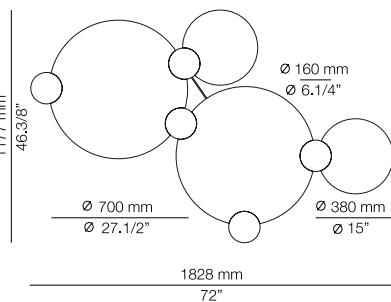

FEATURES / CARACTERÍSTICAS

*LED 5x6,2W (2700K / Ang. 120° / >90 CRI 350mA) 230V / Typ 5x725 lumens
Driver included / Dimmable Triac
Glass shade and acoustic panel

FINISHES / ACABADOS

Canopy: 26 BLK
Acoustic Panel:
26 BLK & 55 BG

EURO €

1768

Product includes:

- 1 unit of t-3825
- 1 driver 671000034
- 1 driver 671000043