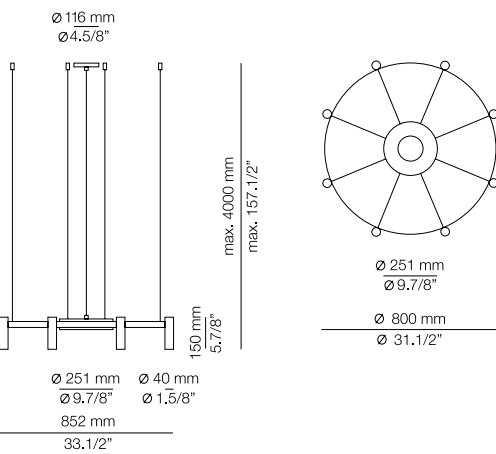

IRIS

T-2714

FEATURES / CARACTERÍSTICAS
LED up to 3x20W
E27 / 120V - 240V
Dimmable when using dim. lamps
Translucent polyester shade

FINISHES / ACABADOS
Shade: 26 BLK
27WH
Body: 37 NI

EURO €
1095

IRIS

P-2718

FEATURES / CARACTERÍSTICAS
* LED 3x8,5W (2700K / Ang. 120° / >80 CRI)
E27 / Typ 3x805 lumens / 230V
Dimmable
Translucent polyester shade

FINISHES / ACABADOS
Shade: 26 BLK
27WH
Body: 37 NI

EURO €
2354

Product includes:
• 1 unit of P-2718
• 1 shade 112718XX0X
• 3 dimmable led bulbs

LAVERD

T-3805

FEATURES / CARACTERÍSTICAS
* LED 16x3W (2700K / Ang. 60° / >90 CRI
24V) 100V - 277V / Typ 16x300 lumens
Driver included / Dimmable 0-10V
Up and down light

FINISHES / ACABADOS
Canopy: 26 BLK
Body: 26 BLK
Head: 26 BLK
61 S GLD

EURO €
1938
2100

Product includes:
• 1 round canopy 113805263
• 1 unit of T-3805
• 1 driver included / Dimmable 0-10V

Possible shapes / compositions

LAVERD

T-3806

FEATURES / CARACTERÍSTICAS
* LED 24x3W (2700K / Ang. 60° / >90 CRI
24V) 100V - 277V / Typ 24x300 lumens
Driver included / Dimmable 0-10V
Up and down light

FINISHES / ACABADOS
Canopy: 26 BLK
Body: 26 BLK
Head: 26 BLK
61 S GLD

EURO €
3073
3317

Product includes:
• 1 round canopy 113805263
• 1 unit of T-3806
• 1 driver included / Dimmable 0-10V

Possible shapes / compositions