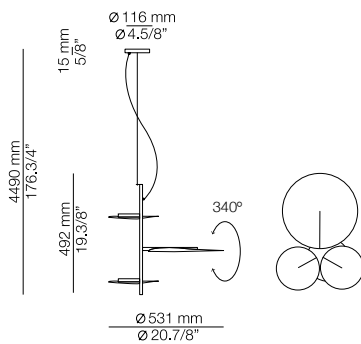

OBS

T-3226

FEATURES / CARACTERÍSTICAS

* LED 3x10W (2700K / Ang. 120° / >90 CRI)
230V / Typ 3x870 lumens
Dimmable Triac

FINISHES / ACABADOS

61 S GLD
76 WH

EURO €

1097
901