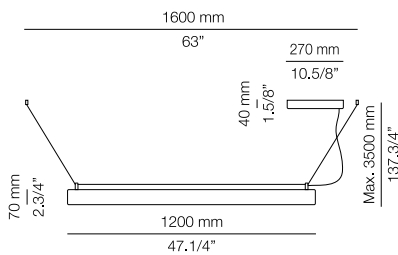

GADA

T-3925S - WITH SURFACE CANOPY

Ø110 mm
Ø4.3/8"

FEATURES / CARACTERÍSTICAS

* LED 21,5W (3000K / Ang. 90° / >90 CRI 700mA) / 230V / Typ 3460 lumens
Driver included / Non Dimmable

Product includes:

- 1 single canopy 113924740
- 1 unit of T-3925
- 1 driver 671000065 / Non Dimmable

FINISHES / ACABADOS

Shade: 74 WH
Textured vinyl shade:
50 MM
51 CT
52 WD

EURO €

540
593
593
593