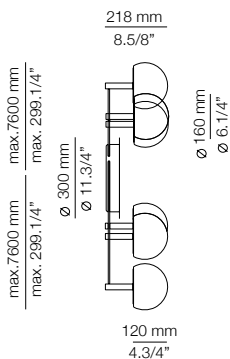

CIRC

R30.6S - WITH SURFACE CANOPY

1. **Composition includes:**
2. 1 round canopy 113815263
   - 6 units of A-3830C
   - 2 drivers 671000034

FINISHES / ACABADOS

Canopy: 26 BLK
Body: 26 BLK

EURO €

1817

CIRC

t-3832

FEATURES / CARACTERÍSTICAS
* LED 8W (2700K / Ang. 120° / >90 CRI) 230V / Typ 665 lumens
Glass shade
Dimmable Triac

FINISHES / ACABADOS

26 BLK
61 S GLD

EURO €

237
254