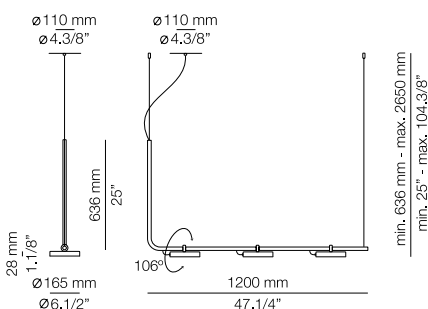

T-3541R - WITH RECESSED CANOPY

FEATURES / CARACTERÍSTICAS

* LED 3x10W (2700K / Ang. 85° / >90 CRI / 24V)
100V - 277V / Typ 3x1106 lumens
Driver included / Dimmable 0-10V

FINISHES / ACABADOS

Canopy: 26 BLK - 71WH
Body: 56 BLK

EURO €

1164

Product includes:

- 1 recessed canopy 113534XX2
- 1 unit of T-3541
- 1 remote driver 671000049 / Dimmable 0-10V

Ø 85mm drill on dropped ceiling
Orificio Ø 85mm en falso techo