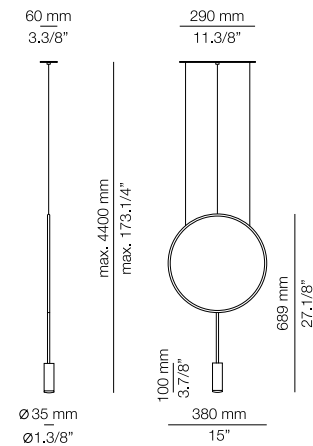

T-3635R - WITH RECESSED CANOPY

FEATURES / CARACTERÍSTICAS

* LED 6,2W (Ang. 45° / >90 CRI 350mA) / 230V
Remote driver included / Dimmable Triac
Optional 15° optic lens (see pag. 56)

FINISHES / ACABADOS

Canopy: 26 BLK - 71 WH
Body: 26 BLK
Head: 26 BLK - 61 S GLD

EURO €

497

T-3635R-W (2700K Typ 725 lumens)
T-3635R-M (3000K Typ 763 lumens)

Product includes:

- 1 recessed canopy 113635XX0R
- 1 unit of T-3635C

FINISHES / ACABADOS

Acoustic Fabric Panel:
82 BL - 83 EGP - 84 SLM

EURO €

287

Other finishes available, consult our offices

123635XX0 Acoustic panel

$\alpha_w = 0,4$ (Sound absorption indicator)
Ø 380 mm
95% Virgin wool, 5% polyamide

FINISHES / ACABADOS

Acoustic Fabric Panel:
82 BL - 83 EGP - 84 SLM

EURO €

287

Other finishes available, consult our offices

123635XX0A Acoustic panel

$\alpha_w = 0,25$ (Sound absorption indicator)
Ø 380 mm
60% recycled bottles (PET)

FINISHES / ACABADOS

Acoustic Foam Panel:
26 BLK

EURO €

120

Other finishes available, consult our offices

671000056 Dali Driver T-3635

UPON REQUEST / BAJO PEDIDO
DRIVER DALI REVOLTA T-3635
(Min. 1x6,1W - Max. 3x6,1W) / 230V
DALI Dimmable

EURO €

Ø 40mm drill on dropped ceiling
Orificio Ø 40mm en falso techo

76