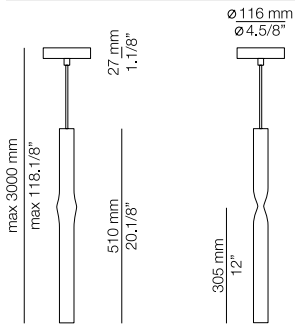

FLOW

T-3736S - WITH SURFACE CANOPY

FEATURES / CARACTERÍSTICAS

* LED 6,2W (2700K / Ang. 70° / >90 CRI 350mA) / 100V - 240V / Typ 725 lumens
Driver included / Non dimmable

FINISHES / ACABADOS

Canopy: 26 BLK - 71WH
Shade: 61 S GLD
26 BLK
74 WH

EURO €

338
324
324

Product includes:

- 1 single canopy 113534XX0
- 1 unit of T-3736C with cable
- 1 driver 671000038 / Non Dimmable

T-3736R - WITH RECESSED CANOPY

FEATURES / CARACTERÍSTICAS

* LED 6,2W (2700K / Ang. 70° / >90 CRI 350mA) / 230V / Typ 725 lumens
Remote driver included / Dimmable Triac

FINISHES / ACABADOS

Canopy: 26 BLK - 71WH
Shade: 61 S GLD
26 BLK
74 WH

EURO €

326
312
312

Product includes:

- 1 recessed canopy 113534XX2
- 1 unit of T-3736C with cable
- 1 remote driver 671000061 / Dimmable Triac

Ø 45mm drill on dropped ceiling / Orificio Ø 45mm en falso techo

DRIVER FLOW - 671000038

T-3734 / T-3735 / T-3736 (Max. 1x 6,1W) / 100V - 240V Non dimmable

Ø 40mm drill on dropped ceiling / Orificio Ø 40mm en falso techo

EURO €

31

REMOTE DRIVER FLOW - 671000061

T-3734 / T-3735 / T-3736 (Max. 1x10W) / 230V Dimmable Triac

Ø 45mm drill on dropped ceiling / Orificio Ø 45mm en falso techo

EURO €

37

DRIVER FLOW - 671000034

T-3734 / T-3735 / T-3736 (Min. 2x6,1W - Max. 3x 6,1W) 230V / Dimmable Triac

Ø 50mm drill on dropped ceiling / Orificio Ø 50mm en falso techo

EURO €

45

REMOTE DALI DRIVER FLOW - 671000056

T-3734 / T-3735 / T-3736 (Min. 1x6,1W - Max. 3x 6,1W) / 230V / DALI Dimmable

Remote driver - upon request / bajo pedido

Ø 40mm drill on dropped ceiling / Orificio Ø 40mm en falso techo

EURO €

76