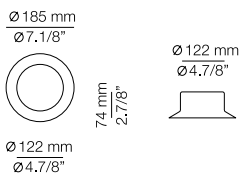

MAINE

t-3410L / A-3410L

FEATURES / CARACTERÍSTICAS

* LED 10W (2700K / Ang. 75° / >90 CRI)
230V / Typ 870 lumens
Dimmable Triac

FINISHES / ACABADOS

45 CP M
20 GLD M
26 BLK

EURO €

274
274
260

MAINE

T-3415LS - WITH SURFACE CANOPY