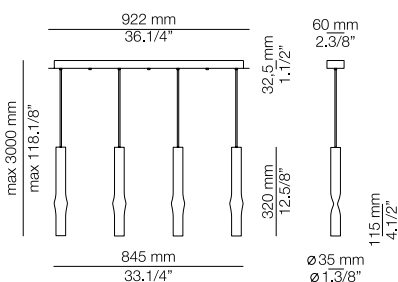

FINISHES / ACABADOS

Canopy: 26 BLK - 71 WH
Shade: 61 S GLD
26 BLK
74 WH

EURO €

920
875
875

Up to 2 additional FLOW can be added
Posibilidad de añadir hasta 2 FLOW

FLOW

L92S.4S - WITH SURFACE CANOPY

Composition includes: