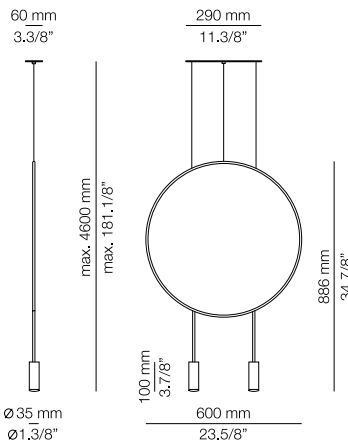

REVOLTA

T-3636R - WITH RECESSED CANOPY

FEATURES / CARACTERÍSTICAS

*LED 2x6,2W (Ang. 45° / >90 CRI 350mA) / 230V
Remote driver included / Dimmable Triac
Optional 15° optic lens (see pag. 56)

FINISHES / ACABADOS

Canopy: 26 BLK - 71 WH
Body: 26 BLK
Head: 26 BLK - 61 S GLD

EURO €

663

T-3636R-W (2700K Typ 2x725 lumens)
T-3636R-M (3000K Typ 2x763 lumens)

Product includes:

- 1 recessed canopy 113635XX0R
- 1 unit of T-3636C

123636XX0 Acoustic panel

$\alpha_w = 0,4$ (Sound absorption indicator)
Ø 600 mm
95% Virgin wool, 5% polyamide

FINISHES / ACABADOS

Acoustic Fabric Panel:
82 BL - 83 EGP - 84 SLM

EURO €

370

Other finishes available, consult our offices

123636XX0A Acoustic panel

$\alpha_w = 0,25$ (Sound absorption indicator)
Ø 600 mm
60% recycled bottles (PET)

FINISHES / ACABADOS

Acoustic Foam Panel:
26 BLK

EURO €

161

Other finishes available, consult our offices

671000056 Dali Driver T-3636

UPON REQUEST / BAJO PEDIDO
DRIVER DALI REVOLTA T-3636
(Min. 1x6,1W - Max. 3x6,1W) / 230V
DALI Dimmable

EURO €

76

Ø 40mm drill on dropped ceiling
Ofificio Ø 40mm en falso techo