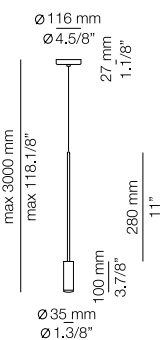

VOLTA

T-3534S - WITH SURFACE CANOPY

FEATURES / CARACTERÍSTICAS

* LED 6,2W (Ang. 45° / >90 CRI / 350mA)
100V - 240V / Driver included / Non dimmable
Optional 15° optic lens (see pag. 56)

FINISHES / ACABADOS

FINISHES / ACABADOS	EURO €
Canopy: 26 BLK - 71 WH	
Body: 26 BLK	
Head: 26 BLK - 61 S GLD	293

T-3534S-W (2700K Typ 725 lumens)
T-3534S-M (3000K Typ 763 lumens)

FINISHES / ACABADOS

FINISHES / ACABADOS	EURO €
71 WH	293

Product includes:

- 1 single canopy 113534XX0
- 1 unit of T-3534C with cable
- 1 driver 671000038 / Non Dimmable