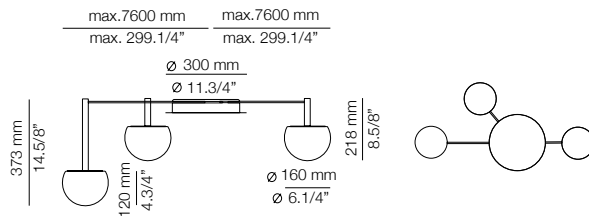

CIRC

R30.2S1M - WITH SURFACE CANOPY

Composition includes:

- 1 round canopy 113815263
- 2 units of t-3820C
- 1 unit of t-3821C
- 1 driver 671000034

FINISHES / ACABADOS
Canopy: 26 BLK
Body: 26 BLK

EURO €
955