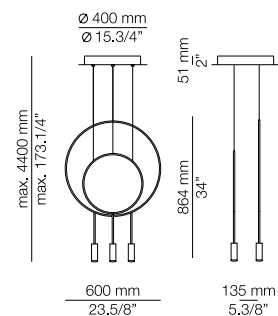

REVOLTA

R40S.1S1D - WITH SURFACE CANOPY

1. **Composition includes:**
2. 1 round canopy 113635XX1
   - 1 unit of T-3635C
   - 1 unit of T-3636C
   - 2 drivers / Dimmable Triac

FINISHES / ACABADOS
Canopy: 26 BLK - 71 WH
Body: 26 BLK
Head: 26 BLK - 61 S GLD

EURO €

1483

1. **Optional, not included:**
2. 1 acoustic panel 123635XX0X
   - 1 acoustic panel 123636XX0X

R40R.1S1D - WITH RECESSED CANOPY