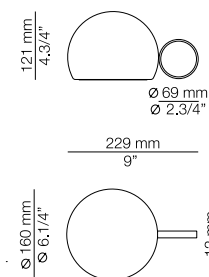

CIRC

M-3726X - OUTDOOR

■■■■
IP
67

FEATURES / CARACTERÍSTICAS

* LED 2,5W (3000K / Ang. 120° / >80 CRI)
5200mAh) 230V / Typ 290 lumens
Polyethylene shade

FINISHES / ACABADOS

Indoor & Outdoor: 26 BLK
80 RT

EURO €

281
300

Product includes:

- 1 unit of M-3726X
- 1 charger kit 671000044

Indoor only: 61 S GLD

292

Li on battery / Three position dimming / Remote control

Battery charging time 8-10h / Battery life over 6h at maximum brightness