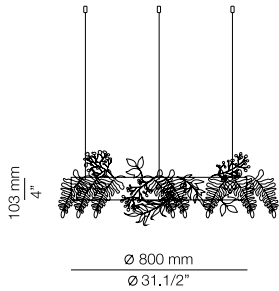

ARO

T-3542

FEATURES / CARACTERÍSTICAS

* LED 5x10W (2700K / Ang. 85° / >90 CRI / 24V)
100V - 277V / Typ 5x1106 lumens
Driver included / Dimmable 0-10V

FINISHES / ACABADOS

56 BLK

EURO €

2370

Product includes:

- 1 round canopy 113542263
- 1 unit of T-3542

123815262 Vegetation kit

Vegetation kit with artificial greenery included. Not waterproof.
Maximum 30kg

FINISHES / ACABADOS

26 BLK

EURO €

1967

ARO

T-3543

FEATURES / CARACTERÍSTICAS

* LED 7x10W (2700K / Ang. 85° / >90 CRI / 24V)
100V - 277V / Typ 7x1106 lumens
Driver included / Dimmable 0-10V

FINISHES / ACABADOS

56 BLK

EURO €

3047

Product includes:

- 1 round canopy 113542263
- 1 unit of T-3543

123815262 Vegetation kit

Vegetation kit with artificial greenery included. Not waterproof.
Maximum 30kg

FINISHES / ACABADOS

26 BLK

EURO €

1967

ARO

R40S.1M1L

Composition includes:

- 1 round canopy 113542263
- 1 unit of T-3542
- 1 unit of T-3543
- 2 drivers / Dimmable 0-10V

FINISHES / ACABADOS

56 BLK

EURO €

5032