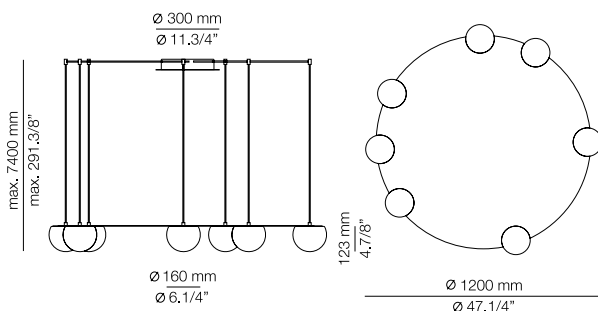

FINISHES / ACABADOS

Canopy: 26 BLK
Ring: 26 BLK
61 S GLD

EURO €

1866
2214

Product includes:

- 1 round recessed canopy 113820263
- 1 unit of T-3816
- 2 remote drivers 671000043 + 1 driver 671000034

 Ø 50mm drill on dropped ceiling
Orificio Ø 50mm en falso techo