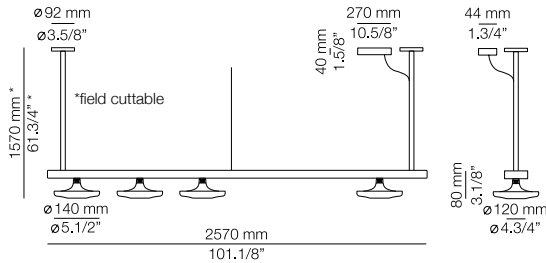

BUTTON

T-3306S - WITH SURFACE CANOPY

FEATURES / CARACTERÍSTICAS

* LED 4x9W (3000K / Ang. 45° / >90 CRI / 24V)
100V - 240V / Typ 4x1096 lumens
Sensor dimmer on each head

Product includes:

- 1 surface canopy 113924XX0
- 1 driver 671000028
- 1 body T-3306
- 4 heads 113305XX0

FINISHES / ACABADOS

Canopy: 26 BLK - 71WH
Body: 26 BLK
71 WH
93 GR LM

EURO €

2471
2471
2532

T-3306R - WITH RECESSED CANOPY

Ø 55mm drill
Orificio Ø 55mm

Product includes:

- 1 recessed canopy 113534XX2
- 1 remote driver 671000028
- 1 body T-3306
- 4 heads 113305XX0

FINISHES / ACABADOS

Canopy: 26 BLK - 71WH
Body: 26 BLK
71 WH
93 GR LM

EURO €

2445
2445
2506