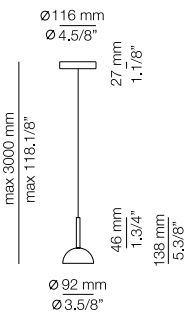

CUPOLINA

T-3934S - WITH SURFACE CANOPY

FEATURES / CARACTERÍSTICAS

* LED 6,2W (2700K / Ang. 70° / >90 CRI 350mA) / 100V - 240V / Typ 725 lumens
Driver included / Non Dimmable

FINISHES / ACABADOS

26 BLK
74 WH
59 TC

EURO €

256
256
266

Product includes:

- 1 single canopy 113534XX0
- 1 unit of T-3934 with cable
- 1 driver 671000038 / Non Dimmable

T-3934R - WITH RECESSED CANOPY