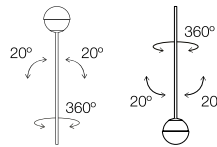

EURO €

1065
1141