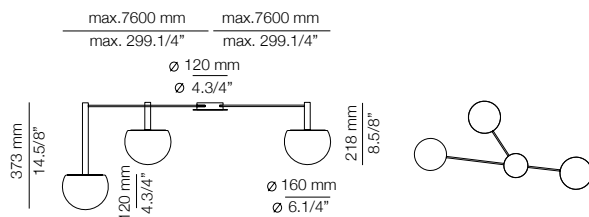

R12.2S1M - WITH RECESSED CANOPY

Composition includes:

- 1 round recessed canopy 113820263
- 2 units of t-3820C
- 1 unit of t-3821C
- 1 remote driver 671000034

FINISHES / ACABADOS
Canopy: 26 BLK
Body: 26 BLK

EURO €
849

$\varnothing$ 50mm drill on dropped ceiling
Orificio $\varnothing$ 50mm en falso techo