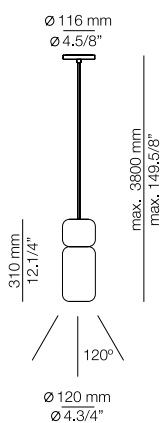

PILA

T-3555S - WITH SURFACE CANOPY

FEATURES / CARACTERÍSTICAS

* LED 10W (2700K / Ang. 120° / >90 CRI) 230V / Typ 870 lumens
Dimmable Triac

FINISHES / ACABADOS

Canopy: 26 BLK - 71 WH
Body: 56 BLK - 74 WH
Head: CORK

EURO €

368

Product includes:

- 1 single canopy 113416XX0
- 1 unit of T-3555C with textile cable
- 1 ceiling holder