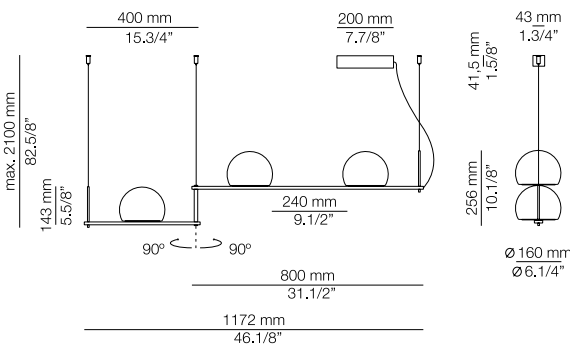

Canopy: 26 BLK - 71 WH
Body: 61 S GLD
26 BLK

EURO €

651
561

Ø 50mm drill on dropped ceiling
Orificio Ø 50mm en falso techo

CIRC

T-3716S - WITH SURFACE CANOPY

FEATURES / CARACTERÍSTICAS

* LED 3x6,2W (2700K / Ang. 120°
>90 CRI / 350mA) / 230V
Typ 3x725 lumens
Driver included / Dimmable Triac
Glass shade