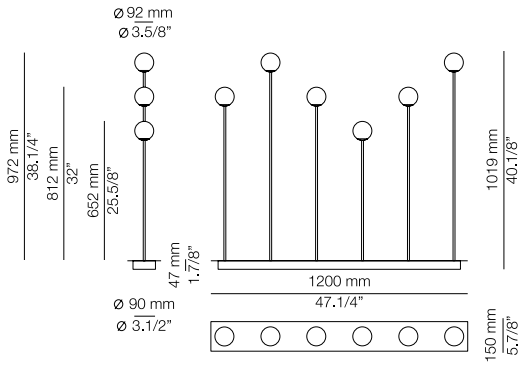

ALFI

F120.6

FEATURES / CARACTERÍSTICAS

* LED 6x3W (2700K / Ang. 120° / >90 CRI / 24V)
100V - 277V / Typ 6x300 lumens
Dimmable 0-10V / Hard wired (no plug)

FINISHES / ACABADOS

26 BLK
20 GLD M

EURO €

1974
2043

Product includes:

- 1 linear canopy 113743XX8
- 1 stem 652mm 113743XX1
- 3 stems 812mm 113743XX2
- 2 stems 972mm 113743XX3
- 6 plain glass shades 113741000
- 1 driver 671000049 / Dimmable 0-10V

123749260 KIT F120

Cord & plug with on/off switch. 230V. 2500mm cable length.
Cable y enchufe con interruptor. 230V. 2500mm de longitud.

EURO €

51