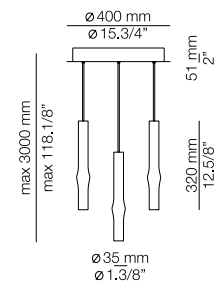

Composition includes:

- 1 round canopy 113415XX6
- 3 units of T-3734C with cable
- 1 driver 671000034 / Dimmable Triac

FINISHES / ACABADOS

1. Canopy: 26 BLK - 71 WH
   Shade: 61 S GLD
   26 BLK
   74 WH

EURO €

1. 1271
   1226
   1226

FRAME

A-4050 - INDOOR