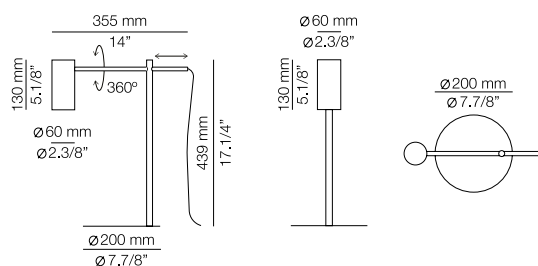

EURO €

23

CYLS

M-3907

FEATURES / CARACTERÍSTICAS

LED up to 10W
E14 / 230V
On/Off cord switch

FINISHES / ACABADOS

26 BLK
55 BG