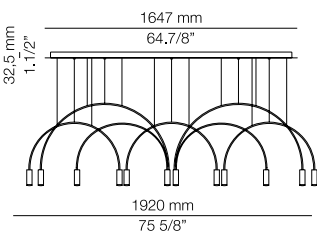

VOLTA

L165S.3D2T - WITH SURFACE CANOPY

1. **Composition includes:**
2. 1 linear canopy 113535XX7
   - 3 units of T-3535C
   - 2 units of T-3536C
   - 5 drivers / Dimmable Triac

FINISHES / ACABADOS
Canopy: 26 BLK - 71 WH
Body: 26 BLK
Head: 26 BLK - 61 S GLD

EURO €
2981

FINISHES / ACABADOS
71 WH

EURO €
2981