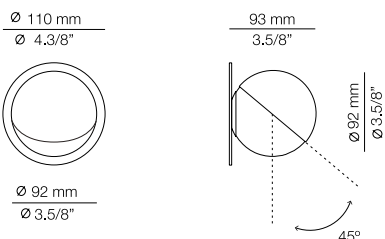

A-3740A1R - WITH RECESSED CANOPY

FEATURES / CARACTERÍSTICAS
* LED 3W (2700K / Ang. 120° / >90 CRI 350mA) / 120V - 240V / Typ 350 lumens
Remote driver included / Dimmable Triac

FINISHES / ACABADOS
26 BLK
20 GLD M

EURO €
260
274

1. **Product includes:**
2. 1 unit of A-3740
   - 1 remote driver 671000061 / Dimmable Triac
   - 1 glass shade with cap at 45° 113741XX1

Ø45 mm drill on dry wall
Orificio Ø45 mm en pared de pladur