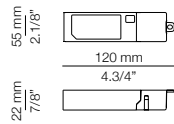

FINISHES / ACABADOS

Acoustic Foam Panel:
26 BLK

EURO €

120

Other finishes available, consult our offices

671000056 Dali Driver T-3635

UPON REQUEST / BAJO PEDIDO
DRIVER DALI REVOLTA T-3635
(Min. 1x6,1W - Max. 3x6,1W) / 230V
DALI Dimmable

EURO €

Ø 40mm drill on dropped ceiling
Orificio Ø 40mm en falso techo

76

T-3635R - WITH RECESSED CANOPY