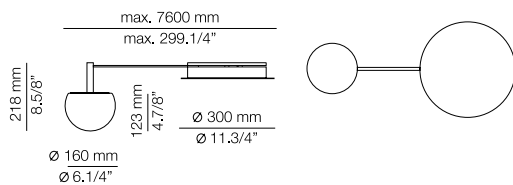

FINISHES / ACABADOS

Canopy: 26 BLK
Ring: 26 BLK
61 S GLD

EURO €

3833
4181

CIRC

t-3820S - WITH SURFACE CANOPY

FEATURES / CARACTERÍSTICAS

* LED 6,2W (2700K / Ang. 120° / >90 CRI 350mA) 230V / Typ 725 lumens
Driver included / Dimmable Triac
Glass shade