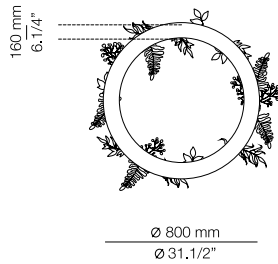

ARO

T-3542

FEATURES / CARACTERÍSTICAS

* LED 5x10W (2700K / Ang. 85° / >90 CRI / 24V)
100V - 277V / Typ 5x1106 lumens
Driver included / Dimmable 0-10V

FINISHES / ACABADOS

56 BLK

EURO €

2370

Product includes:

- 1 round canopy 113542263
- 1 unit of T-3542

123815262 Vegetation kit

Vegetation kit with artificial greenery included. Not waterproof.
Maximum 30kg

FINISHES / ACABADOS

26 BLK

EURO €

1967

ARO

T-3543

FEATURES / CARACTERÍSTICAS

* LED 7x10W (2700K / Ang. 85° / >90 CRI / 24V)
100V - 277V / Typ 7x1106 lumens
Driver included / Dimmable 0-10V

FINISHES / ACABADOS

56 BLK

EURO €

3047

Product includes:

- 1 round canopy 113542263
- 1 unit of T-3543

123815262 Vegetation kit

Vegetation kit with artificial greenery included. Not waterproof.
Maximum 30kg

FINISHES / ACABADOS

26 BLK

EURO €

1967

ARO

R40S.1M1L

Composition includes:

- 1 round canopy 113542263
- 1 unit of T-3542
- 1 unit of T-3543
- 2 drivers / Dimmable 0-10V

FINISHES / ACABADOS

56 BLK

EURO €

5032