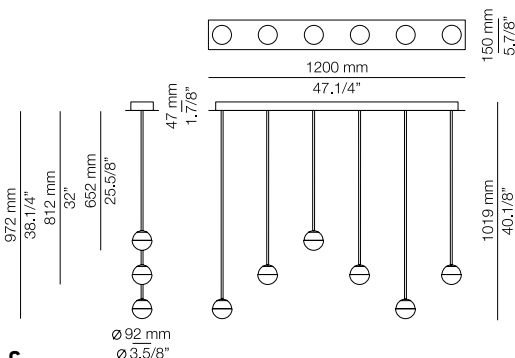

FEATURES / CARACTERÍSTICAS

* LED 6x3W [2700K / Ang. 120° / >90 CRI / 24V] 100V - 277V / Typ 6x300 lumens
Dimmable 0-10V

FINISHES / ACABADOS

26 BLK
20 GLD M

EURO €

2184
2282

Product includes:

- 1 linear canopy 113743XX7
- 1 stem 652mm 113743XX1
- 3 stems 812mm 113743XX2
- 2 stems 972mm 113743XX3
- 6 glass shades with cap 113741XX0
- 1 driver 671000049 / Dimmable 0-10V