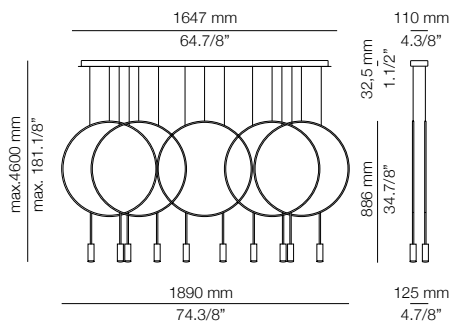

REVOLTA

L165S.5D - WITH SURFACE CANOPY

1. **Composition includes:**
2. 1 linear canopy 113535XX7
   - 5 units of T-3636C
   - 5 drivers / Dimmable Triac

FINISHES / ACABADOS
Canopy: 26 BLK - 71 WH
Body: 26 BLK
Head: 26 BLK - 61 S GLD

EURO €

3160

1. **Optional, not included:**
2. Up to 5 acoustic panels 123636XX0X