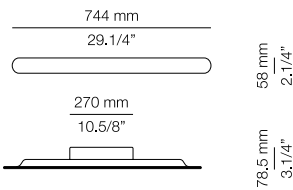

SMILE

A-3350

IP
44

FEATURES / CARACTERÍSTICAS

El. Fluorescent 24W / T5 HO / 230V
Non dimmable

FINISHES / ACABADOS

26 BLK
74 WH

EURO €

308
308

Product includes:

- 1 unit body A-3350
- 1 front plate 113350XX0

Compatible with 600mm LED
T5 HF / 230V / Not included

Optional laser-cut signage / Minimum order 25 units

Señalización opcional con láser / Pedido mínimo 25 unidades

EURO €

35