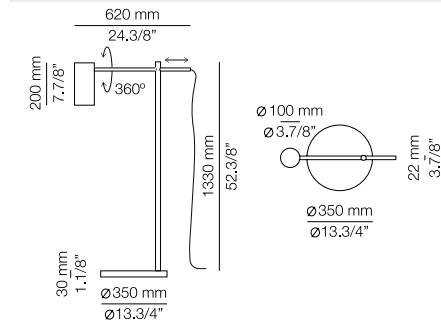

CYLS

p-3908M

FEATURES / CARACTERÍSTICAS

LED up to 20W / E27 / 230V
On/Off cord switch / Marble base

FINISHES / ACABADOS

26 BLK

EURO €

706

Product includes:

- 1 unit of p-3908
- 1 marble base 113908503