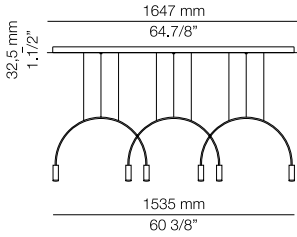

VOLTA

L165S.3D - WITH SURFACE CANOPY

1. **Composition includes:**
2. 1 linear canopy 113535XX7
   - 3 units of T-3535C
   - 3 drivers / Dimmable Triac

FINISHES / ACABADOS
Canopy: 26 BLK - 71 WH
Body: 26 BLK
Head: 26 BLK - 61 S GLD

EURO €
1727

FINISHES / ACABADOS
71 WH

EURO €
1727