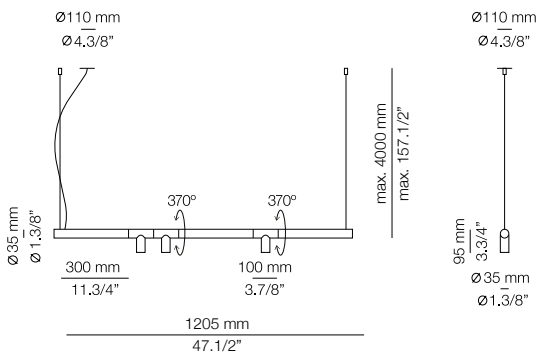

T-3915R - WITH RECESSED CANOPY