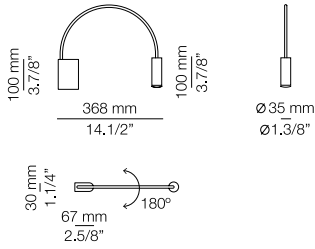

VOLTA

A-3530

FEATURES / CARACTERÍSTICAS
* LED 6,2W (Ang. 45° / >90 CRI / 350mA)
100V - 240V / Non Dimmable
Optional 15° optic lens (see pag. 56)

FINISHES / ACABADOS
Body: 26 BLK
Head: 26 BLK - 61 S GLD

EURO €
321

A-3530-W (2700K Typ 725 lumens)
A-3530-M (3000K Typ 763 lumens)

FINISHES / ACABADOS
71 WH

EURO €
321

123530260 KIT A-3530

Cord & plug with on/off switch. 1400mm cable length.
Cable y enchufe con interruptor. 1400mm de longitud.

EURO €
34