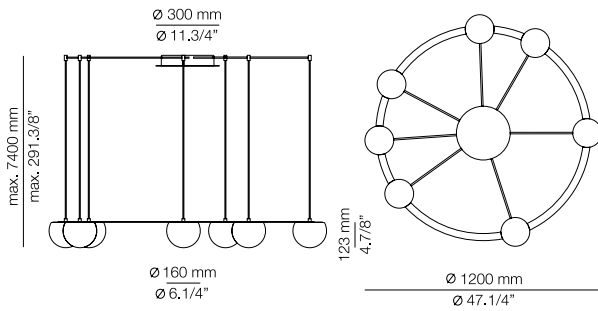

CIRC

T-3816S - WITH SURFACE CANOPY

FEATURES / CARACTERÍSTICAS

* LED 7x6,2W [2700K / Ang. 120° / >90 CRI 350mA] 230V / Typ 7x725 lumens
Dimmable Triac / Glass shade

FINISHES / ACABADOS

Canopy: 26 BLK
Ring: 26 BLK
61 S GLD

EURO €

1972
2320

Product includes:

- 1 round canopy 113815263
- 1 unit of T-3816
- 2 drivers 671000043 + 1 driver 671000034