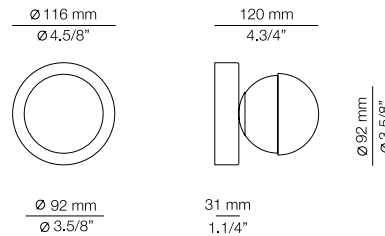

ALFI

A-3740AS / t-3740AS - WITH SURFACE CANOPY

FEATURES / CARACTERÍSTICAS
 * LED 3W (2700K / Ang. 120° / >90 CRI 350mA) / 100V -240V / Typ 350 lumens
 Driver included / Non dimmable

FINISHES / ACABADOS
 26 BLK
 20 GLD M