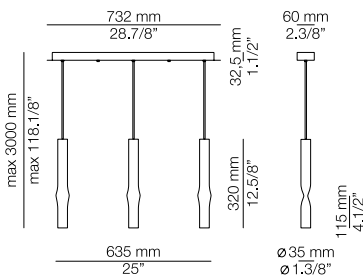

FLOW

L73S.3S - WITH SURFACE CANOPY

Composition includes:

- 1 linear canopy 113415XX1
- 3 units of T-3734C with cable
- 1 driver 671000034 / Dimmable Triac

FINISHES / ACABADOS

Canopy: 26 BLK - 71 WH
Shade: 61 S GLD
26 BLK
74 WH

EURO €

920
875
875

Up to 2 additional FLOW can be added
Posibilidad de añadir hasta 2 FLOW