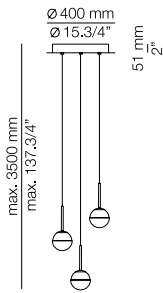

FEATURES / CARACTERÍSTICAS

* LED 3x3W [2700K / Ang. 120° / >90 CRI 24V] / 100V - 277V / Typ 3x300 lumens
Driver included / Dimmable 0-10V

FINISHES / ACABADOS

Canopy: 26 BLK - 71 WH
Body: 26 BLK
20 GLD M

EURO €