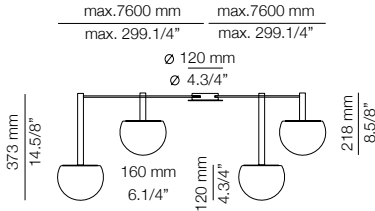

R12.2S2M - WITH RECESSED CANOPY

Composition includes:

- 1 round recessed canopy 113820263
- 2 units of t-3820C
- 2 units of t-3821C
- 2 remote drivers 671000043

FINISHES / ACABADOS

Canopy: 26 BLK
Body: 26 BLK

EURO €

1139

$\varnothing$ 50mm drill on dropped ceiling
Orificio $\varnothing$ 50mm en falso techo