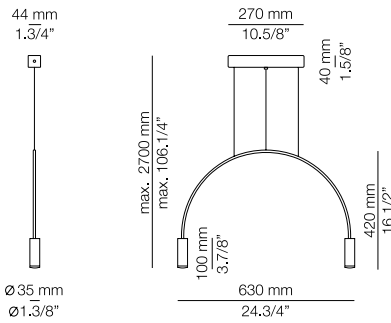

VOLTA

T-3535S - WITH SURFACE CANOPY

FEATURES / CARACTERÍSTICAS

* LED 2x6,2W (Ang. 45° / >90 CRI / 350mA)
230V / Driver included / Dimmable Triac
Optional 15° optic lens (see pag. 56)

FINISHES / ACABADOS

Canopy: 26 BLK - 71 WH
Body: 26 BLK
Head: 26 BLK - 61 S GLD

EURO €

560

T-3535S-W (2700K Typ 2x725 lumens)
T-3535S-M (3000K Typ 2x763 lumens)

Product includes:

- 1 single canopy 113635XX0
- 1 unit of T-3535C

FINISHES / ACABADOS

71 WH

EURO €

560