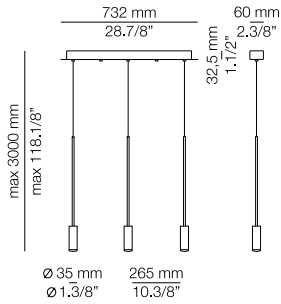

VOLTA

L73S.3S - WITH SURFACE CANOPY

Composition includes:

- 1 linear canopy 113415XX1
- 3 units of T-3534C with cable
- 1 driver 671000034 / Dimmable Triac

Up to 2 additional VOLTA can be added
Posibilidad de añadir hasta 2 VOLTA

FINISHES / ACABADOS

Canopy: 26 BLK - 71 WH
Body: 26 BLK
Head: 26 BLK - 61 S GLD

EURO €

857

FINISHES / ACABADOS

71 WH

EURO €

857