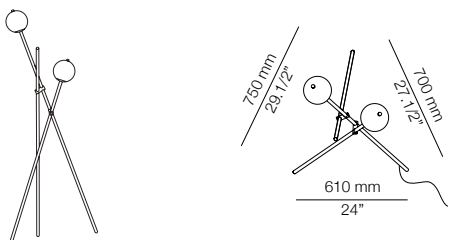

ASANA

P-3768

FEATURES / CARACTERÍSTICAS

* LED 10,7W (2700K / Ang. 120° / >80 CRI / 24V)
100V - 240V / Universal plug
Typ 1068 lumens / Touch dimmer

FINISHES / ACABADOS

Body: 92 MNK
Stem: 61 S GLD
93 GR LM

EURO €

1026
1004

Product includes:

- 1 unit of P-3768
- 1 stem 113768XX0

TABLE KIT

123768922

FINISHES / ACABADOS

92 MNK

EURO €

129

LECTERN KIT

123768923

FINISHES / ACABADOS

92 MNK

EURO €

103

ASANA

P-3769

FEATURES / CARACTERÍSTICAS

* LED 2x5,35W (2700K / Ang. 120° / >80 CRI
24V) / 100V - 240V / Universal plug
Typ 2x535 lumens / Touch dimmer

FINISHES / ACABADOS

Body: 92 MNK
Stem: 61 S GLD
93 GR LM

EURO €

970
992

Product includes:

- 1 unit of P-3769
- 1 stem 113768XX0

TABLE KIT

123768922

FINISHES / ACABADOS

92 MNK

EURO €

129

LECTERN KIT

123768923

FINISHES / ACABADOS

92 MNK

EURO €

103