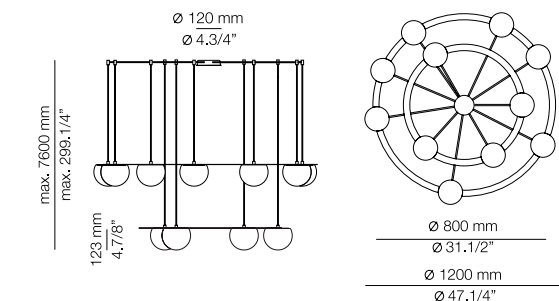

R12.1SP1MP - WITH RECESSED CANOPY

Composition includes:

- 1 round recessed canopy 113820263
- 1 unit of T-3815
- 1 unit of T-3816
- 4 remote drivers 671000043
- 1 remote driver 671000034

FINISHES / ACABADOS

Canopy: 26 BLK
Ring: 26 BLK
61 S GLD

EURO €

2955
3491

Ø 50mm drill on dropped ceiling
Orificio Ø 50mm en falso techo