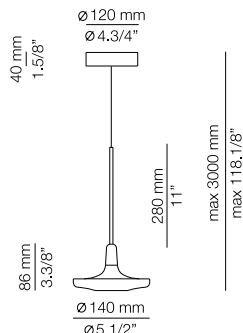

T-3302CS - WITH SURFACE CANOPY

FEATURES / CARACTERÍSTICAS

* LED 9W (3000K / Ang. 45° / >90 CRI
350mA) / 100V - 240V / Typ 1096 lumens
Driver included / Non dimmable

FINISHES / ACABADOS

26 BLK
71 WH
93 GR LM

EURO €

403
403
422

Product includes:

- 1 single canopy 113302XX1
- 1 unit of T-3302C with cable
- 1 driver 671000023 / Non Dimmable