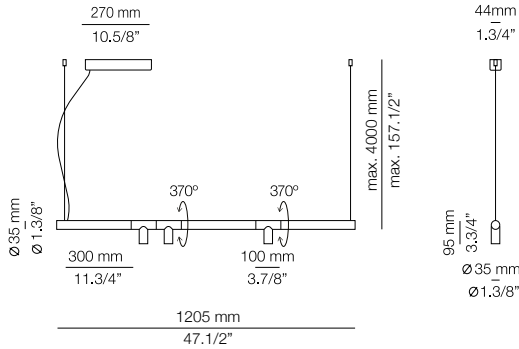

Composition includes:

- 1 round canopy 113415XX6
- 3 units of T-3415LC with textile cable

FINISHES / ACABADOS

- Canopy: 26 BLK - 71 WH
 Shade: 45 CP M
 20 GLD M
 26 BLK

EURO €

- 1463
 1463
 1421

MORSE

T-3915S - WITH SURFACE CANOPY