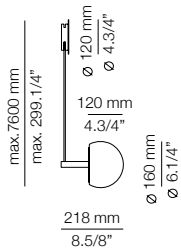

FEATURES / CARACTERÍSTICAS
* LED 6,2W (2700K / Ang. 120° / >90 CRI 350mA) 230V / Typ 725 lumens
Remote driver included / Dimmable Triac
Glass shade

1. **Product includes:**
2. 1 round recessed canopy 113820263
   - 1 unit of A-3830C
   - 1 remote driver 671000061

FINISHES / ACABADOS

Canopy: 26 BLK
Body: 26 BLK

EURO €

378

Ø50 mm drill on dry wall
Orificio Ø50 mm en pared de pladur