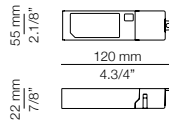

FINISHES / ACABADOS

Acoustic Foam Panel:
26 BLK

EURO €

161

Other finishes available, consult our offices

671000056 Dali Driver T-3636

UPON REQUEST / BAJO PEDIDO
DRIVER DALI REVOLTA T-3636
(Min. 1x6,1W - Max. 3x6,1W) / 230V
DALI Dimmable

EURO €

76

Ø 40mm drill on dropped ceiling
Ofificio Ø 40mm en falso techo