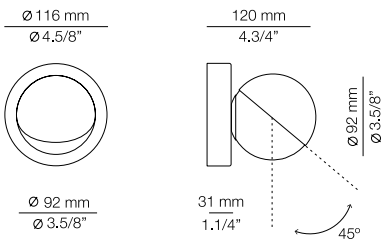

ALFI

A-3740A1S - WITH SURFACE CANOPY

FEATURES / CARACTERÍSTICAS
 * LED 3W (2700K / Ang. 120° / >90 CRI 350mA) / 100V -240V / Typ 350 lumens
 Driver included / Non dimmable

FINISHES / ACABADOS
 26 BLK
 20 GLD M