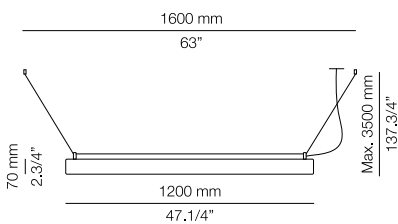

T-3925R - WITH RECESSED CANOPY

Ø110 mm
Ø4.3/8"

FEATURES / CARACTERÍSTICAS

* LED 21,5W (3000K / Ang. 90° / >90 CRI 700mA) / 230V / Typ 3460 lumens
Driver included / Non Dimmable

Product includes:

- 1 single canopy 113534712
- 1 unit of T-3925
- 1 driver 671000065 / Non Dimmable

FINISHES / ACABADOS

Shade: 74 WH
Textured vinyl shade:
50 MM
51 CT
52 WD

EURO €

514
567
567
567

Ø 55mm drill on dropped ceiling
Orificio Ø 55mm en falso techo