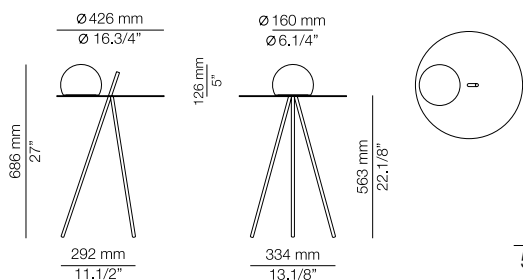

CIRC

M-3725 - INDOOR

FEATURES / CARACTERÍSTICAS

* LED 8W (2700K / Ang. 120° / >90 CRI)
230V / Typ 665 lumens
Glass shade
On/Off cord switch

FINISHES / ACABADOS

26 BLK

EURO €

582

M-3725X - OUTDOOR

IP
55

FEATURES / CARACTERÍSTICAS

* LED 8W (2700K / Ang. 120° / >90 CRI)
230V / Typ 665 lumens / Dimmable Triac
Polyethylene shade

FINISHES / ACABADOS

26 BLK

EURO €

702