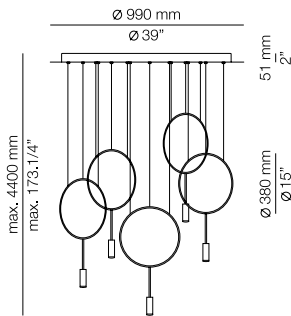

Composition includes:

- 1 round canopy 113535XX5
- 5 units of T-3635C
- 5 drivers / Dimmable Triac

FINISHES / ACABADOS

Canopy: 26 BLK - 71 WH
Body: 26 BLK
Head: 26 BLK - 61 S GLD

EURO €

2900

Optional, not included:

- Up to 5 acoustic panels 123635XX0X