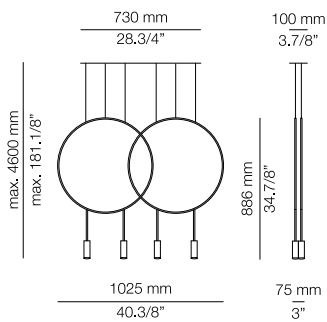

L73R.2D - WITH RECESSED CANOPY

Composition includes:

- 1 recessed canopy 113535XX1R
- 2 units of T-3636C
- 2 remote drivers / Dimmable Triac

FINISHES / ACABADOS

Canopy: 26 BLK - 71 WH
Body: 26 BLK
Head: 26 BLK - 61 S GLD

EURO €

1349

Optional, not included:

- Up to 2 acoustic panels 123636XX0X

Ø 50mm drill on dropped ceiling
Orificio Ø 50mm en falso techo