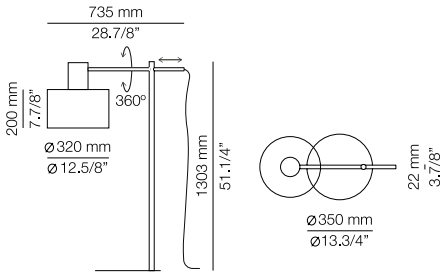

FEATURES / CARACTERÍSTICAS

LED up to 20W / E27 / 230V
On/Off cord switch

FINISHES / ACABADOS

26 BLK
55 BG

EURO €

508
508

Product includes:

- 1 unit of p-3908
- 1 metal base 113908XX2