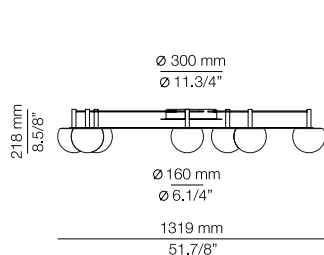

CIRC

t-3811S - WITH SURFACE CANOPY

FEATURES / CARACTERÍSTICAS

* LED 7x6,2W (2700K / Ang. 120° / >90 CRI 350mA) 230V / Typ 7x725 lumens
Dimmable Triac / Glass shade

FINISHES / ACABADOS

Canopy: 26 BLK
Ring: 26 BLK
61 S GLD

EURO €

2094
2501

Product includes:

- 1 round canopy 113815263
- 1 unit of t-3811
- 2 drivers 671000043 + 1 driver 671000034

t-3811R - WITH RECESSED CANOPY