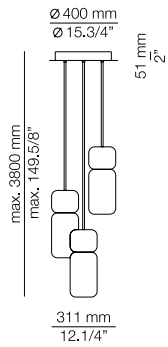

PILA

R40S.3 - WITH SURFACE CANOPY