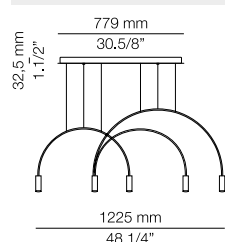

VOLTA

L78S.1D1T - WITH SURFACE CANOPY

Composition includes:

- 1 linear canopy 113535XX2
- 1 unit of T-3535C
- 1 unit of T-3536C
- 2 drivers / Dimmable Triac

FINISHES / ACABADOS

Canopy: 26 BLK - 71 WH
Body: 26 BLK
Head: 26 BLK - 61 S GLD

EURO €

1311

FINISHES / ACABADOS

71 WH

EURO €

1311

L78R.1D1T - WITH RECESSED CANOPY

Composition includes:

- 1 recessed canopy 113535XX2R
- 1 unit of T-3535C
- 1 unit of T-3536C
- 2 remote drivers / Dimmable Triac

FINISHES / ACABADOS

Canopy: 26 BLK - 71 WH
Body: 26 BLK
Head: 26 BLK - 61 S GLD

EURO €

1311

FINISHES / ACABADOS

71 WH

EURO €

1311

Ø 50mm drill on dropped ceiling
Orificio Ø 50mm en falso techo