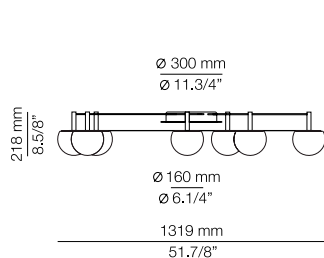

FEATURES / CARACTERÍSTICAS

* LED 7x6,2W (2700K / Ang. 120° / >90 CRI 350mA) 230V / Typ 7x725 lumens
Driver included / Dimmable Triac
Glass shade / Acoustic panel

FINISHES / ACABADOS

Canopy: 26 BLK
Acoustic panel: 26 BLK

EURO €

2313

Product includes:

- 1 round canopy 113815263
- 1 unit of t-3811A
- 2 drivers 671000043 + 1 driver 671000034
- 1 acoustic panel 113816264