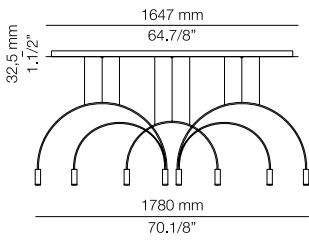

VOLTA

L165S.1T1D1T - WITH SURFACE CANOPY

1. **Composition includes:**
2. 1 linear canopy 113535XX7
   - 1 unit of T-3535C
   - 2 units of T-3536C
   - 3 drivers / Dimmable Triac

FINISHES / ACABADOS
Canopy: 26 BLK - 71 WH
Body: 26 BLK
Head: 26 BLK - 61 S GLD

EURO €
2063

FINISHES / ACABADOS
71 WH

EURO €
2063