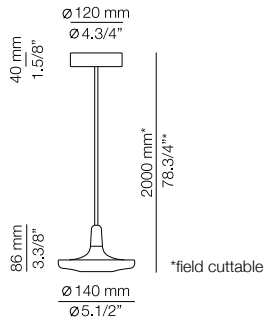

BUTTON

T-3302S - WITH SURFACE CANOPY

FEATURES / CARACTERÍSTICAS

* LED 9W (3000K / Ang. 45° / >90 CRI
350mA) / 100V - 240V / Typ 1096 lumens
Driver included / Non dimmable

FINISHES / ACABADOS

26 BLK
71 WH
93 GR LM

EURO €

430
430
451

Product includes:

- 1 single canopy 113302XX1
- 1 unit of T-3302 with metal rigid stem
- 1 driver 671000023 / Non Dimmable