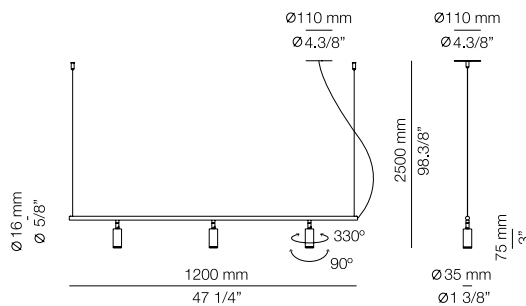

T-3532R - WITH RECESSED CANOPY

FEATURES / CARACTERÍSTICAS
* LED 3x6,2W (Ang. 15° / >90 CRI / 350mA)
230V / Remote Driver included
Dimmable Triac

FINISHES / ACABADOS
Canopy: 26 BLK
Body: 26 BLK
Head: 26 BLK
61 S GLD

EURO €
489
501

T-3532R-W (2700K Typ 3x725 lumens)
T-3532R-M (3000K Typ 3x763 lumens)

Product includes:

- 1 recessed canopy 113534XX2
- 1 unit of T-3532
- 1 remote driver 671000034 / Dimmable Triac

Ø 50mm drill on dropped ceiling
Orificio Ø 50mm en falso techo

671000056 DALI DRIVER T-3535 / T-3536

UPON REQUEST / BAJO PEDIDO DRIVER DALI VOLTA T-3532 / T-3532
(Min. 1x6,1W - Max. 3x6,1W) / 230V / DALI Dimmable

EURO €
76

Ø 40mm drill on dropped ceiling
Orificio Ø 40mm en falso techo