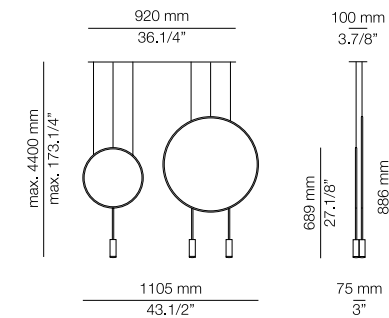

1. **Composition includes:**
2. 1 recessed canopy 113535XX3R
   - 1 unit of T-3635C
   - 1 unit of T-3636C
   - 2 remote drivers / Dimmable Triac

FINISHES / ACABADOS
Canopy: 26 BLK - 71 WH
Body: 26 BLK
Head: 26 BLK - 61 S GLD

EURO €

1183

1. **Optional, not included:**
2. 1 acoustic panel 123635XX0X
   - 1 acoustic panel 123636XX0X

Ø 50mm drill on dropped ceiling
Orificio Ø 50mm en falso techo