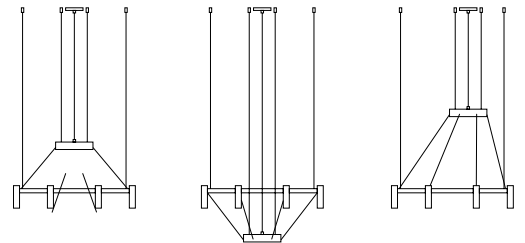

FINISHES / ACABADOS
 Canopy: 26 BLK
 Body: 26 BLK
 Head: 26 BLK
 61 S GLD

EURO €
 1938
 2100

Product includes:
 • 1 round canopy 113805263
 • 1 unit of T-3805
 • 1 driver included / Dimmable 0-10V

Possible shapes / compositions