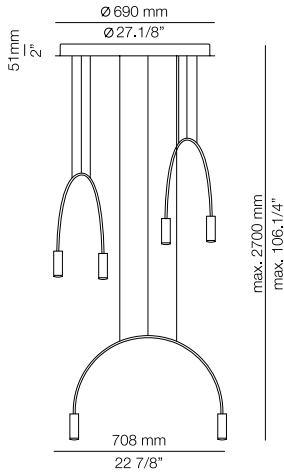

VOLTA

R70S.3D - WITH SURFACE CANOPY

Composition includes:

- 1 round canopy 113535XX4
- 3 units of T-3535C
- 3 drivers / Dimmable Triac

FINISHES / ACABADOS

Canopy: 26 BLK - 71 WH
Body: 26 BLK
Head: 26 BLK - 61 S GLD

EURO €

2088

FINISHES / ACABADOS

71 WH

EURO €

2088