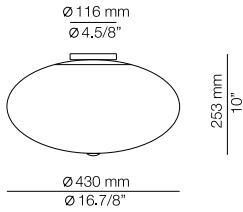

NÈBULA

t-3133

FEATURES / CARACTERÍSTICAS

LED up to 3x20W
E27 / 120V - 240V
Dimmable when using dim. lamps

FINISHES / ACABADOS

74 WH

EURO €

423

Available until end of stock
Disponible hasta agotar existencias