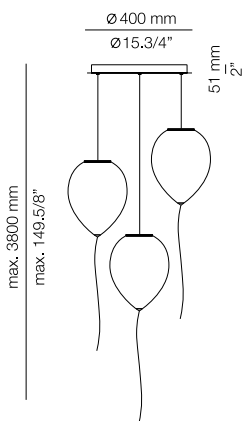

BALLOON

R40S.3 - WITH SURFACE CANOPY

Composition includes:
• 1 round canopy 113415XX6
• 3 units of T-3055C with textile cable

FINISHES / ACABADOS
71 WH

EURO €
1337