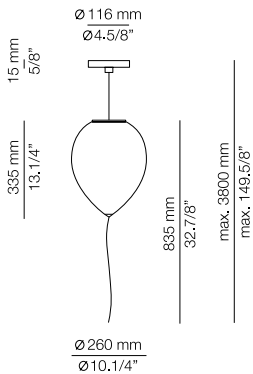

BALLOON

T-3055S

FEATURES / CARACTERÍSTICAS
LED up to 20W
E27 / 120V - 240V
Dimmable when using dim. lamps

FINISHES / ACABADOS
74 WH

EURO €
320

Product includes:
• 1 single canopy 113416710
• 1 unit of T-3055C with textile cable
• 1 ceiling holder