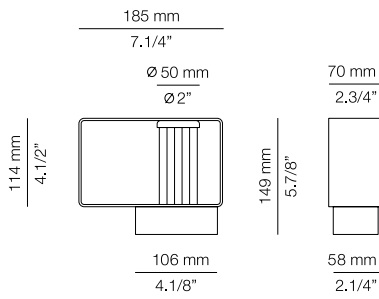

FRAME

P-4054X - OUTDOOR

IP
65

FEATURES / CARACTERÍSTICAS

* LED 6,2W (2700K / Ang. 70° / >90 CRI 350mA) / 100V - 240V / Typ 725 lumens
Non Dimmable / Hard wired (no plug)

FINISHES / ACABADOS

96 BLK ANT

EURO €

344

FRAME

P-4055X - OUTDOOR