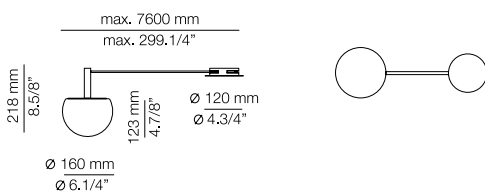

t-3820R - WITH RECESSED CANOPY

FEATURES / CARACTERÍSTICAS

* LED 6,2W (2700K / Ang. 120° / >90 CRI 350mA) 230V / Typ 725 lumens
Remote driver included / Dimmable Triac
Glass shade

Product includes:

- 1 round recessed canopy 113820263
- 1 unit of t-3820C
- 1 remote driver 671000061

FINISHES / ACABADOS

Canopy: 26 BLK
Body: 26 BLK

EURO €

359

$\varnothing$ 45mm drill on dropped ceiling
Orificio $\varnothing$ 45mm en falso techo