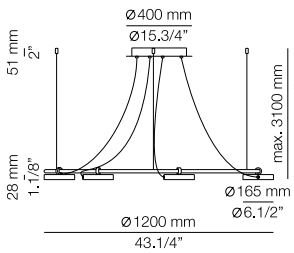

ARO

T-3543

FEATURES / CARACTERÍSTICAS

* LED 7x10W (2700K / Ang. 85° / >90 CRI / 24V)
100V - 277V / Typ 7x1106 lumens
Driver included / Dimmable 0-10V

FINISHES / ACABADOS

56 BLK

EURO €

3047

Product includes:

- 1 round canopy 113542263
- 1 unit of T-3543

123815262 Vegetation kit

Vegetation kit with artificial greenery included. Not waterproof.
Maximum 30kg

FINISHES / ACABADOS

26 BLK

EURO €

1967