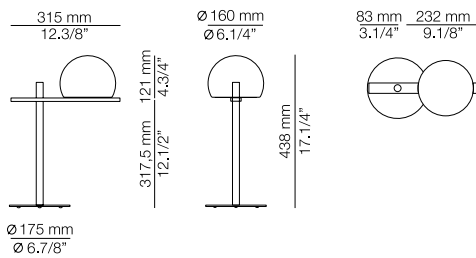

CIRC

M-3728 - INDOOR

FEATURES / CARACTERÍSTICAS

* LED 8W (2700K / Ang. 120° / >90 CRI)
230V / Typ 665 lumens
Glass shade
On/Off cord switch

FINISHES / ACABADOS

61 S GLD
26 BLK

EURO €

566
451

M-3728X - OUTDOOR

IP
55

FEATURES / CARACTERÍSTICAS

* LED 8W (2700K / Ang. 120° / >90 CRI)
230V / Typ 665 lumens / Dimmable Triac
Polyethylene shade

FINISHES / ACABADOS

26 BLK
80 RT

EURO €

437
456