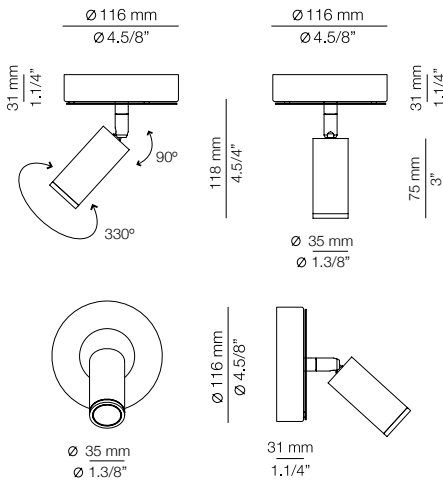

VOLTA

A-3533S / t-3533S - WITH SURFACE CANOPY

FEATURES / CARACTERÍSTICAS

* LED 6,2W (Ang. 15° / >90 CRI / 350mA)
100V - 240V
Driver included / Non Dimmable
Additional 45° optic lens included

FINISHES / ACABADOS

FINISHES / ACABADOS	EURO €
Canopy: 26 BLK	
Head: 26 BLK	217
61 S GLD	231

A-3533S-W (2700K Typ 725 lumens)
A-3533S-M (3000K Typ 763 lumens)

FINISHES / ACABADOS

FINISHES / ACABADOS	EURO €
71 WH	217

t-3533S-W (2700K Typ 725 lumens)
t-3533S-M (3000K Typ 763 lumens)

Product includes:

- 1 single canopy 113740XX2
- 1 unit of A-3533 or t-3533
- 1 driver 671000038 / Non Dimmable