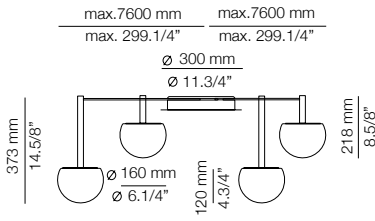

FINISHES / ACABADOS
 Canopy: 26 BLK
 Body: 26 BLK

EURO €
 849

 \varnothing 50mm drill on dropped ceiling
 Orificio \varnothing 50mm en falso techo

CIRC

R30.2S2M - WITH SURFACE CANOPY

**Composition includes:**