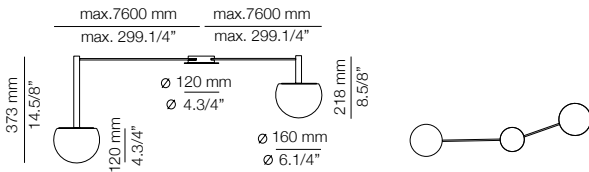

R12.1S1M - WITH RECESSED CANOPY

Composition includes:

- 1 round recessed canopy 113820263
- 1 unit of t-3820C
- 1 unit of t-3821C
- 1 remote driver 671000043

FINISHES / ACABADOS
Canopy: 26 BLK
Body: 26 BLK

EURO €
612

$\varnothing$ 50mm drill on dropped ceiling
Orificio $\varnothing$ 50mm en falso techo