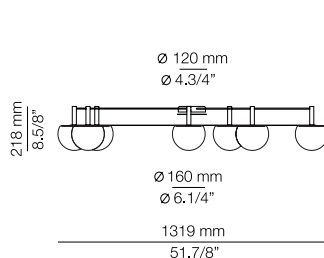

FINISHES / ACABADOS

Canopy: 26 BLK
Ring: 26 BLK
61 S GLD

EURO €

2094
2501

Product includes:

- 1 round canopy 113815263
- 1 unit of t-3811
- 2 drivers 671000043 + 1 driver 671000034

t-3811R - WITH RECESSED CANOPY