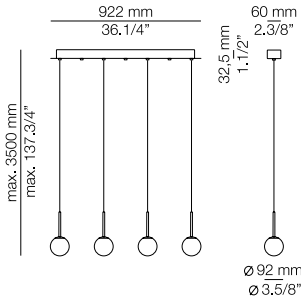

ALFI

L92S.4 - WITH SURFACE CANOPY

FEATURES / CARACTERÍSTICAS

* LED 4x3W [2700K / Ang. 120° / >90 CRI 24V] / 100V - 277V / Typ 4x300 lumens
Driver included / Dimmable 0-10V

FINISHES / ACABADOS

Canopy: 26 BLK - 71 WH
Body: 26 BLK
20 GLD M

EURO €

1218
1250

Product includes:

- 1 single canopy 113415XX3
- 4 units of T-3744 with textile cable
- 1 driver 671000049 / Dimmable 0-10V
- 4 plain glass shades 113741000