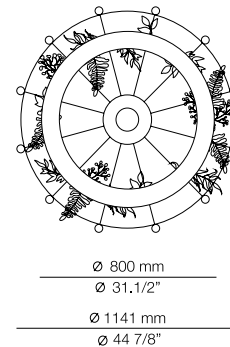

EURO €

5040
5284