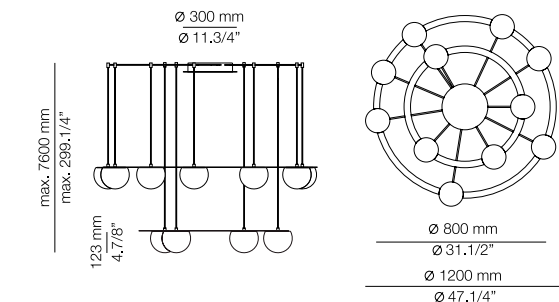

CIRC

R30.1SP1MP - WITH SURFACE CANOPY

Composition includes:

- 1 round canopy 113815263
- 1 unit of T-3815
- 1 unit of T-3816
- 4 drivers 671000043
- 1 driver 671000034

FINISHES / ACABADOS

Canopy: 26 BLK
Ring: 26 BLK
61 S GLD

EURO €

3061
3597