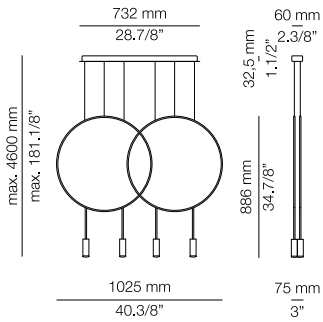

REVOLTA

L73S.2D - WITH SURFACE CANOPY

Composition includes:

- 1 linear canopy 113535XX1
- 2 units of T-3636C
- 2 drivers / Dimmable Triac

FINISHES / ACABADOS

Canopy: 26 BLK - 71 WH
Body: 26 BLK
Head: 26 BLK - 61 S GLD

EURO €

1349

Optional, not included:

- Up to 2 acoustic panels 123636XX0X