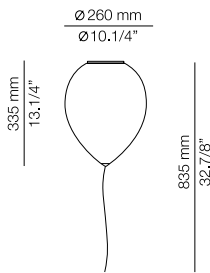

BALLOON

t-3052

FEATURES / CARACTERÍSTICAS
LED up to 20W
E27 / 120V - 240V
Dimmable when using dim. lamps

FINISHES / ACABADOS
74 WH

EURO €
250