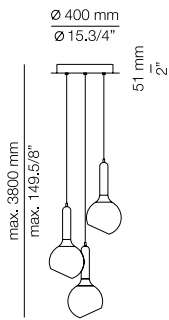

LUCK

R40S.3 - WITH SURFACE CANOPY

Composition includes:

- 1 round canopy 113415XX6
- 3 units of T-2443C with textile cable

FINISHES / ACABADOS

Canopy: 26 BLK - 71 WH
Body: 37 NI
26 BLK

EURO €

1871
1826

LUNE

A-3370-W OUTDOOR