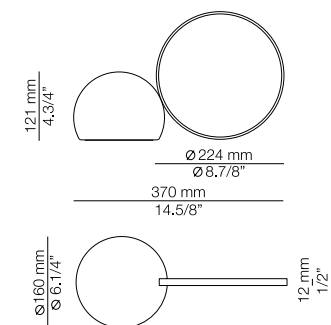

CIRC

M-3727X - OUTDOOR

■■■■
IP
67

FEATURES / CARACTERÍSTICAS

* LED 2,5W (3000K / Ang. 120° / >80 CRI)
5200mAh) 230V / Typ 290 lumens
Polyethylene shade

FINISHES / ACABADOS

Indoor & Outdoor: 26 BLK
80 RT

EURO €

325
346

Product includes:

- 1 unit of M-3727X
- 1 charger kit 671000044

Indoor only: 61 S GLD

360

Li on battery / Three position dimming / Remote control

Battery charging time 8-10h / Battery life over 6h at maximum brightness