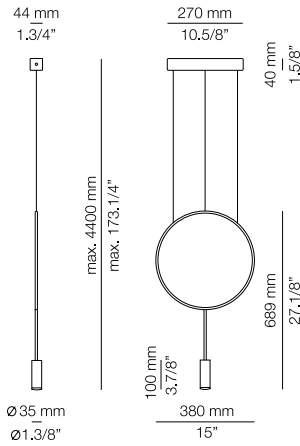

REVOLTA

T-3635S - WITH SURFACE CANOPY

FEATURES / CARACTERÍSTICAS

*LED 6,2W (Ang. 45° / >90 CRI 350mA) / 230V
Driver included / Dimmable Triac
Optional 15° optic lens (see pag. 56)

FINISHES / ACABADOS

Canopy: 26 BLK - 71 WH
Body: 26 BLK
Head: 26 BLK - 61 S GLD

EURO €

497

T-3635S-W (2700K Typ 725 lumens)
T-3635S-M (3000K Typ 763 lumens)

Product includes:

- 1 single canopy 113635XX0
- 1 unit of T-3635C

123635XX0 Acoustic panel

$\alpha_w = 0,4$ (Sound absorption indicator)
Ø 380 mm
95% Virgin wool, 5% polyamide

FINISHES / ACABADOS

Acoustic Fabric Panel:
82 BL - 83 EGP - 84 SLM

EURO €

287

Other finishes available, consult our offices

123635XX0A Acoustic panel

$\alpha_w = 0,25$ (Sound absorption indicator)
Ø 380 mm
60% recycled bottles (PET)

FINISHES / ACABADOS

Acoustic Foam Panel:
26 BLK

EURO €

120

Other finishes available, consult our offices

671000056 Dali Driver T-3635

UPON REQUEST / BAJO PEDIDO
DRIVER DALI REVOLTA T-3635
(Min. 1x6,1W - Max. 3x6,1W) / 230V
DALI Dimmable

EURO €

Ø 40mm drill on dropped ceiling
Orificio Ø 40mm en falso techo

76