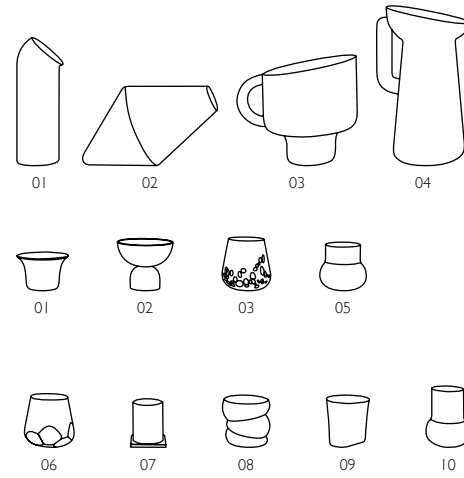

potpourri

by Meike Harde
CARAFES AND GLASSES

PRODUCT DIMENSIONS (mm)

CARAFE 01 Ø 85 × 300 H
CARAFE 02 Ø 150 × 280 H
CARAFE 03 Ø 170 × 190 H
CARAFE 04 Ø 150 × 285 H

GLASS 01 Ø 105 × 65 H
GLASS 02 Ø 110 × 90 H
GLASS 03 Ø 100 × 100 H
GLASS 05 Ø 100 × 90 H

GLASS 06 Ø 100 × 100 H
GLASS 07 Ø 70 × 90 H
GLASS 08 Ø 90 × 90 H
GLASS 09 Ø 85 × 85 H
GLASS 10 Ø 100 × 110 H

DELIVERY

packed in one box

CONTENT

1 carafe or 3 glasses
1 product guide

*while stocks last

50% DISCOUNT

Please see new price below

ART. NR	COLOUR	RRP net | excl.VAT
6600CAR	carafe 01 | pink	53,00
6700CAR	carafe 02 | cobalt	66,00
6800CAR	carafe 03 | burgundy and opal white	66,00
6900CAR	carafe 04 | dark amber and transparent	57,00
6600GL1	glass 01 | milky white | glass x3	52,00
6600GL2	glass 02 | cobalt | glass x3	83,00
6600GL3	glass 03 | transparent | glass x3	63,00
6700GL2	glass 05 | dark amber | glass x3	63,00
6700GL3	glass 06 | opal white | glass x3	76,00
6800GL2	glass 07 | transparent | glass x3	60,00
6800GL3	glass 08 | milky white | glass x3	60,00
6900GL2	glass 09 | smoke green | glass x3	63,00
6900GL3	glass 10 | burgundy | glass x3	66,00