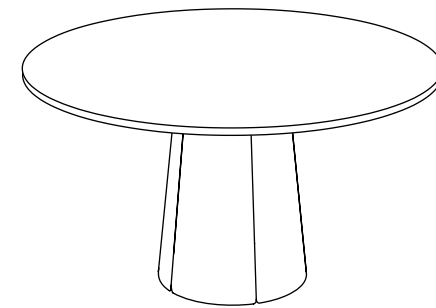

CONTENT

1 base

1 table top

1 product guide

ART. NR	COLOUR* TOP	BASE	RRP net | excl.VAT
2313WT	white	transparent	6359,00
2313BT	black	transparent	6359,00
2313LGT	light green	transparent	6359,00
2313WG	white	smoky grey	6359,00
2313BG	black	smoky grey	6359,00
2313LGG	light green	smoky grey	6359,00

* Further marble/stone versions on request.

bent dining table large

by Sebastian Herkner
TABLE

PRODUCT DIMENSIONS (mm)

Ø 1500 × 740 H

DELIVERY

packed in two boxes - shipped on two pallets