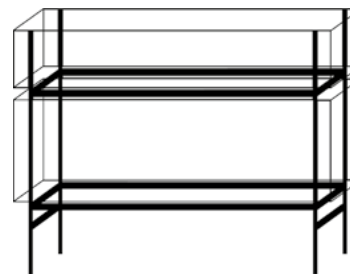

lyn extended

by Visser & Meijwaard
CABINET

PRODUCT DIMENSIONS (mm)
1100 L × 400 W × 850 H

DELIVERY
packed in one box – shipped on pallet

CONTENT
2 cabinet
1 frame
1 product guide

NEW

ART. NR	COLOUR CABINET	FRAME	RRP net excl.VAT
8402BL	blue	black	2176,00
8402GR	green	black	1980,00
8402G	grey	black	1980,00
8402MI	mirror	black	2680,00