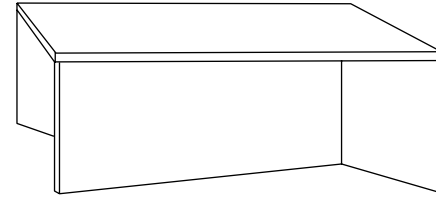

aspa big

by MUT Design
SIDE TABLE

PRODUCT DIMENSIONS (mm)

900 L × 900 W × 320 H

DELIVERY

packed in one box – shipped on pallet

CONTENT

1 table