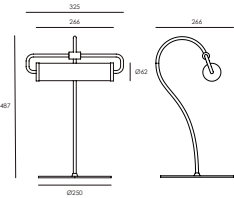

ISON S1298

Specifications

Light source	LED strip 6W 2700K dimmable
Voltage	220-240V-24V
Frequency	50/60 Hz
Class	Type II
Energy Classification	A++
Protection	IP20
Dimmer on cable	

Packaging

Package(s)	1 Box
Measures (LxWxD)	30 x 35 x 52 cm
Weight (gross)	2,5 kg
Volume	0,055 CBM
HS Code	94052099.00

Finishes

Body	
Aged Gold	251€
Matt Black	251€
Clear stripped glass	
Dimmer on cable	
LED not replaceable by user