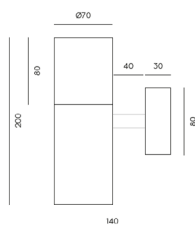

LIND A1220

Specifications

Light source	G9 LED 5W 2700K 450lm (included)
Voltage	220-240V
Frequency	50/60Hz
Class	Type I
Energy Classification	A++
Protection	IP20

Packaging

Package(s)	1 Box
Measures (LxWxD)	22 x 16 x 11 cm
Weight (gross)	1,4 kg
Volume	0,004 CBM
HS Code	94051098.00

Finishes

Matt Black/Matt Brass	138€
Alabaster	

Dimmer possibilities (extra cost - consult us)

B005 (Dimmable) + Dimmer interface