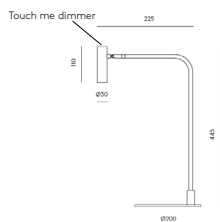

MAHO

S1254

Specifications

Light source	COB LED 5W 3000K (included)
Voltage	24V
Frequency	50/60Hz
Class	Type II
Energy Classification	A++
Protection	IP20

Packaging

Package(s)	1 Box
Measures (LxWxD)	53,5 x 8,5 x 33 cm
Weight (gross)	2,4 kg
Volume	0,006 CBM
HS Code	94052099.00

Finishes

Body	
Matt black	
Head	
Matt brass	185€
Matt black	185€

LED not replaceable by user

Dimmer Touch Me on head