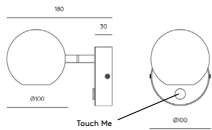

Specifications

Light source	Chip LED integrated 3W 3000K
Voltage	220-240V, 12V
Frecuency	50/60Hz
Class	Type I
Energy Classification	A++
Protection	IP20

Packaging

Package(s)	1 Box
Measures (LxWxD)	61 x 42 x 11 cm
Weight (gross)	3,2 kg
Volume	0,028 CBM
HS Code	94051098.00

Finishes

Head	121€
Walnut wood	
Black walnut wood	
Body and base	
Matt Black	
Chromed swivel	
Dimmer Touch Me on canopy	
LED not replaceable by user