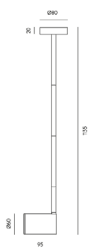

NOON T1278/1

Specifications

Light source	GU10 LED 5W 3000K (included)
Voltage	220-240V
Frecuency	50/60Hz
Class	Type I
Energy Classification	A++
Protection	IP20

Packaging

Package(s)	1 Box
Measures (LxWxD)	35 x 18 x 10,5 cm
Weight (gross)	1,5 kg
Volume	0,007 CBM
HS Code	94051098.00

Finishes

Metal	
Matt Black	98€
Bluing	98€
Dimmable TRIAC