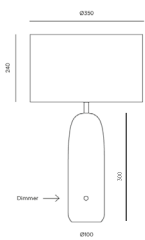

FOCUS

S1279

Specifications

Light source	GU10 LED 5W 2700K
Voltage	220-240V
Frequency	50/60Hz
Class	Type II
Energy Classification	A++
Protection	IP20

Packaging

Package(s)	1 Box
Measures (LxWxD)	68,5 x 30 x 17 cm
Weight (gross)	4 kg
Volume	0,030 CBM
HS Code	9452099.00

Finishes

Body and base	
Matt black	
Head	
Aged gold	195€
Anthracite	195€
Matt black	195€
Alabaster	235€

Dimmer possibilities (extra cost - consult us).
B161 (Dimmable) + Dimmer switch on cable.

NOOI

S1276

Specifications

Light source	T8 5W 3000K Dimmable
Voltage	220-240V-24V
Frequency	50/60Hz
Class	Type II
Energy Classification	A++
Protection	IP20

Packaging

Package(s)	1 Box
Measures (LxWxD)	61 x 22 x 26 cm
Weight (gross)	2,1 kg
Volume	0,035 CBM
HS Code	94052099.00

Finishes

Metal	174€
Matt Black	
Shade	
Linen Textile Cream	
Dimmable	
Dimmer on cable	

NINO

S1275

Specifications

Light source	Chip LED 7W 2700K dimmable
Voltage	220-240V-24V
Frequency	50/60Hz
Class	Type II
Energy Classification	A++
Protection	IP20

Packaging

Package(s)	1 Box
Measures (LxWxD)	53 x 28 x 26 cm
Weight (gross)	3 kg
Volume	0,039 CBM
HS Code	94052099.00

Finishes

Metal	288€
Matt black	
Matt brass	
Optic glass	
Clear	

Dimmer Touch Me on head
LED not replaceable by user

LYB

S1274

Specifications

Light source	Integrated LED 5W 3000K
Voltage	220-240V-24V
Frequency	50/60Hz
Class	Type II
Energy Classification	A++
Protection	IP20

Packaging

Package(s)	1 Box
Measures (LxWxD)	65 x 30 x 9 cm
Weight (gross)	1,8 kg
Volume	0,018 CBM
HS Code	94052099.00

Finishes

Matt Black	303€
Dimmer Touch Me on head	
LED not replaceable by user	

AITO

S1270

Specifications

Light source	E27 Max. 60W (Not included)
Voltage	220-240V
Frequency	50/60Hz
Class	Type II
Energy Classification	A++
Protection	IP20

Packaging