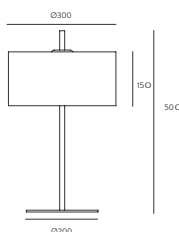

MILA S1183

Specifications

Light source	2 x E14 máx. 40W (not included)
Voltage	220-240V
Frequency	50/60Hz
Class	Type II
Energy Classification	A++
Protection	IP20

Packaging

Package(s)	1 Box
Measures (LxWxD)	55 x 30 x 12 cm
Weight (gross)	4 kg
Volume	0,020 CBM
HS Code	94052099.00

Finishes

Body	Textile shade	
Matt Brass	Black	292€
Chrome	White	292€
Shade color change		+40€
Dimmer possibilities (extra cost - consult us)		
B211/11W (Dimmable) + Dimmer switch on cable