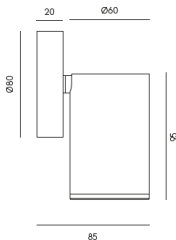

NOON T1278

Specifications

Light source	GU10 LED 5W 3000K (included)
Voltage	220-240V
Frecuency	50/60Hz
Class	Type I
Energy Classification	A++
Protection	IP20

Packaging

Package(s)	1 Box
Measures (LxWxD)	17 x 11,5 x 10,5 cm
Weight (gross)	1 kg
Volume	0,002 CBM
HS Code	94051098.00

Finishes

Metal	
Matt Black	78€
Bluing	78€
Dimmable TRIAC