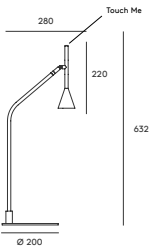

FOCUS

S1279

Specifications

Light source	GU10 LED 5W 2700K
Voltage	220-240V
Frequency	50/60Hz
Class	Type II
Energy Classification	A++
Protection	IP20

Packaging

Package(s)	1 Box
Measures (LxWxD)	68,5 x 30 x 17 cm
Weight (gross)	4 kg
Volume	0,030 CBM
HS Code	9452099.00

Finishes

Body and base	
Matt black	
Head	
Aged gold	195€
Anthracite	195€
Matt black	195€
Alabaster	235€

Dimmer possibilities (extra cost - consult us).
B161 (Dimmable) + Dimmer switch on cable.

NOOI

S1276

Specifications

Light source	T8 5W 3000K Dimmable
Voltage	220-240V-24V
Frequency	50/60Hz
Class	Type II
Energy Classification	A++
Protection	IP20

Packaging

Package(s)	1 Box
Measures (LxWxD)	61 x 22 x 26 cm
Weight (gross)	2,1 kg
Volume	0,035 CBM
HS Code	94052099.00

Finishes

Metal	174€
Matt Black	
Shade	
Linen Textile Cream	
Dimmable	
Dimmer on cable	

NINO

S1275

Specifications

Light source	Chip LED 7W 2700K dimmable
Voltage	220-240V-24V
Frequency	50/60Hz
Class	Type II
Energy Classification	A++
Protection	IP20

Packaging

Package(s)	1 Box
Measures (LxWxD)	53 x 28 x 26 cm
Weight (gross)	3 kg
Volume	0,039 CBM
HS Code	94052099.00

Finishes

Metal	288€
Matt black	
Matt brass	
Optic glass	
Clear	

Dimmer Touch Me on head
LED not replaceable by user

LYB

S1274

Specifications

Light source	Integrated LED 5W 3000K
Voltage	220-240V-24V
Frequency	50/60Hz
Class	Type II
Energy Classification	A++
Protection	IP20

Packaging

Package(s)	1 Box
Measures (LxWxD)	65 x 30 x 9 cm
Weight (gross)	1,8 kg
Volume	0,018 CBM
HS Code	94052099.00

Finishes

Matt Black	303€
Dimmer Touch Me on head	
LED not replaceable by user	

AITO

S1270

Specifications

Light source	E27 Max. 60W (Not included)
Voltage	220-240V
Frequency	50/60Hz
Class	Type II
Energy Classification	A++
Protection	IP20

Packaging