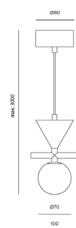

ONETA C1299

Specifications

Light source	G4 LED 3W 2700K (included)
Voltage	220-240V
Frequency	50/60Hz
Class	Type I
Energy Classification	A++
Protection	IP20

Packaging

Package(s)	1 Box
Measures (LxWxD)	20 x 20 x 25 cm
Weight (gross)	4,3 kg
Volume	0,010 CBM
HS Code	94051098.00

Finishes

Metal	
Black	162€
Aged Gold	169€
Marble	
Finnish	

Dimmable

LED not replaceable by user