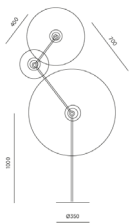

ARCTIC
P1256*

Specifications

Light source	3 x E27 Max. 60W (not included)
Voltage	220-240V
Frecuency	50/60Hz
Class	Type II
Energy Classification	A++
Protection	IP20

Packaging

Package(s)	1 Box
Measures (LxWxD)	118 x 40,5 x 19 cm
Weight (gross)	6 kg
Volume	0,114 CBM
HS Code	94051098.00

Finishes

Body and base	
Matt Black	224€
Lampholders	
Gold	
Accessories and bulb NOT included	
Dimmer possibilities (extra cost - consult us)	
3 x E27 bulb (Dimmable) + Dimmer on cable