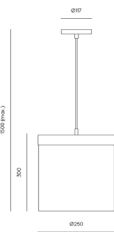

PTAN C1154

Specifications

Light source	E27 Max. 60W (not included)
Voltage	220-240V
Frequency	50/60Hz
Class	Type I
Energy Classification	A++
Protection	IP20

Packaging

Package(s)	1 Box
Measures (LxWxD)	91 x 25 x 26 cm
Weight (gross)	1,1 kg
Volume	0,059 CBM
HS Code	94051098.00

Finishes

Metal	
Black / Matt Brass	253€
Rattan	
Natural / Black	

Dimmer possibilities (extra cost - consult us)

6 x B005 (Dimmable) + Dimmer interface