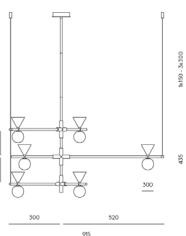

ONETA L C1299/6

Specifications

Light source	6xG4 LED 3W 2700K (included)
Voltage	220-240V
Frequency	50/60Hz
Class	Type I
Energy Classification	A++
Protection	IP20

Packaging

Package(s)	1 Box
Measures (LxWxD)	110 x 60 x 18 cm
Weight (gross)	6,1 kg
Volume	0,119 CBM
HS Code	94051098.00

Finishes

Body	Marble	
Aged gold	Matt black	913€
Matt black	Matt white	873€

Opal shade (included)

Dimmable