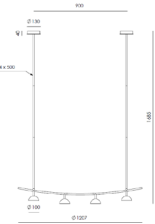

TANA C1309/4

Specifications

Light source	4 x Chip LED 4W 2700K (included)
Voltage	24V
Frequency	50/60Hz
Class	Type I
Energy Classification	A++
Protection	IP20

Packaging

Package(s)	1 Box
Measures (LxWxD)	126 x 14 x 31 cm
Weight (gross)	6,1 kg
Volume	0,055 CBM
HS Code	94051098.00

Finishes

Metal	
Black	348€

Dimmable DALI/PUSH

LED not replaceable by user