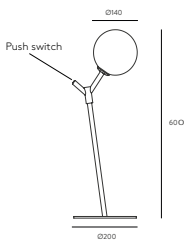

ATOM S1214

Specifications

Light source	G9 LED 5W 2700K (included)
Voltage	220-240V
Frequency	50/60Hz
Class	Type II
Energy Classification	A++
Protection	IP20

Packaging

Package(s)	1 Box + 1 shade box
Measures (LxWxD)	62 x 24 x 10 cm
Weight (gross)	2,3 kg
Volume	0,015 CBM
HS Code	94052099.00

Finishes

Body	
Matt black	224€
Matt brass	279€
Shade	
Opal	
Clear	
Dimmer possibilities (extra cost consult us)	
B005 (Dimmable) + Dimmer switch on cable