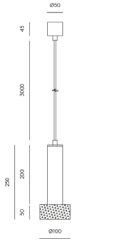

FOCUS C1279

Specifications

Light source	GU10 LED 5W 2700K (included)
Voltage	220-240V
Frecuency	50/60Hz
Class	Type I
Energy Classification	A++
Protection	IP20

Packaging

Package(s)	1 Box
Measures (LxWxD)	40 x 16 x 17 cm
Weight (gross)	2 kg
Volume	0,010 CBM
HS Code	94051098.00

Finishes

Body	
C1279/NEG - Matt black	123€
**C1279/ORO Aged gold / silver (Alabaster head included)	151€
Head	
Aged gold	
Anthracite	
Alabaster/head	+36€
Dimmer possibilities (extra cost - consult us)	
B161 (Dimmable) + Dimmable interface	

FOCUS C1279/4