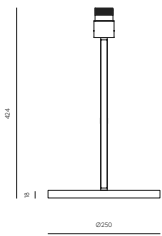

HEDRA

S1159