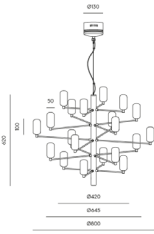

GAND C1271

Specifications

Light source	20xG4 LED 1,2W 3000K (included)
Voltage	220-240V-12V
Frecuency	50/60Hz
Class	Type I
Energy Classification	A++
Protection	IP20

Packaging

Package(s)	1 box + 1 shades box
Measures (LxWxD)	97 x 18,5 x 15 cm
Weight (gross)	5,3 kg
Volume	0,027 CBM
HS Code	94051098.00

Finishes

Body	
**Matt Brass	1500€
**Matt Black	1500€
**Chrome (Until stock last)	1500€

Shade (included)

Opal
Clear
NOT dimmable