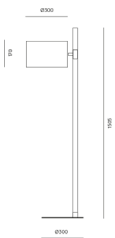

RIU P1140

Specifications

Light source	E27 Max. 60W (not included)
Voltage	220-240V
Frecuency	50/60Hz
Class	Type II
Energy Classification	A++
Protection	IP20

Packaging

Package(s)	1 Box
Measures (LxWxD)	157 x 43 x 22,5 cm
Weight (gross)	8,5 kg
Volume	0,152 CBM
HS Code	94051098.00

Finishes

Body, base and shade	
Matt White	431€
Wood	
Beech	
Shade included	
Dimmer possibilities (extra cost - consult us)	
B211/11W (Dimmable) + Dimmer on cable