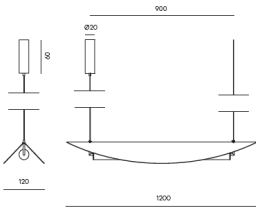

TUYA C1308

Specifications

Light source	LED strip 20W 2700K (included)
Voltage	24V
Frequency	50/60Hz
Class	Type I
Energy Classification	A++
Protection	IP20

Packaging

Package(s)	1 Box
Measures (LxWxD)	125,5 x 17,5 x 32,5 cm
Weight (gross)	7,3 kg
Volume	0,067 CBM
HS Code	94051098.00

Finishes

Metal	
Black	
Details	
Aged Gold	
Rattan	
Black	656€

Dimmable TRIAC

LED not replaceable by user