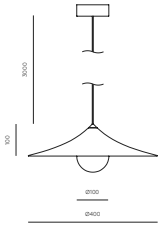

HAT C1291

Specifications

Light source	LED plate 9W 2700K dimmable
Voltage	24V
Frecuency	50/60Hz
Class	Type I
Energy Classification	A++
Protection	IP20

Packaging

Package(s)	1 Box
Measures (LxWxD)	47 x 47 x 21 cm
Weight (gross)	4,1 kg
Volume	0,046 CBM
HS Code	94051098.00

Finishes

Metal shade	Marble	
Aged gold	Matt Black	380€
Matt black	Matt Black	380€
Matt white	Matt White	380€

Dimmable TRIAC

LED not replaceable by user