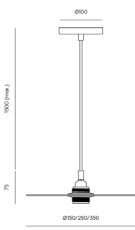

ELLEN C1048

Specifications

Light source	E27 Max. 60W (not included)
Voltage	220-240V
Frecuency	50/60Hz
Class	Type I
Energy Classification	A++
Protection	IP20

Packaging

Package(s)	1 Box
Measures (LxWxD)	76 x 56 x 56 cm
Weight (gross)	1,5 kg
Volume	0,238 CBM
HS Code	94051098.00

Finishes

Black / Matt White	539€
Shinny Gold / Chrome	715€

Dimmer possibilities (extra cost - consult us).

E27 bulb (Dimmable) + Dimmer interface.

CRAWFORD C1047

Specifications

Light source	E27 Max. 60W (not included)
Voltage	220-240V
Frecuency	50/60Hz
Class	Type I
Energy Classification	A++
Protection	IP20

Packaging

Package(s)	1 Box
Measures (LxWxD)	91 x 89 x 31 cm
Weight (gross)	1,8 kg
Volume	0,250 CBM
HS Code	94051098.00

Finishes

Black / Matt White	418€
Shinny Gold / Chrome	536€

Dimmer possibilities (extra cost - consult us)

E27 bulb (Dimmable) + Dimmer interface

DISC C1038

Specifications

Light source	E27 Max. 60W (not included)
Voltage	220-240V
Frecuency	50/60Hz
Class	Type I
Energy Classification	A++
Protection	IP20

Packaging

Package(s)	1 Box (depends size)
Measures (LxWxD)	27x26x23 / 44x30x30 / 40x40x9 cm
Weight (gross)	0,9 / 1,8 / 2,2 kg
Volume	0,016 / 0,039 / 0,014 CBM
HS Code	94051098.00

Finishes

Shinny gold / Matt brass	
Chrome	
Matt black	
Matt white	
C1038/15 - 15 cm	80€
C1038/25 - 25 cm	120€
C1038/35 - 35 cm	146€

Dimmer possibilities (extra cost - consult us)

E27 bulb (Dimmable) + Dimmer interface

OPEN C1024

Specifications

Light source	3xE27 Max. 60W (not included)
Voltage	220-240V
Frecuency	50/60Hz
Class	Type I
Energy Classification	A++
Protection	IP20

Packaging

Package(s)	1 Box
Measures (LxWxD)	58 x 50 x 48 cm
Weight (gross)	0,9 kg
Volume	0,139 CBM
HS Code	94051098.00

Finishes

Metal	
Chrome	
Textile	
White / Black / Grey	190€
Diffuser	
White