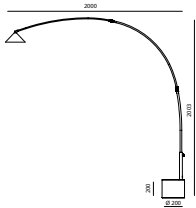

HINOO
P1266

Specifications

Light source	LED chip 13W 3000K
Voltage	24V
Frecuency	50/60Hz
Class	Type II
Energy Classification	A++
Protection	IP20

Packaging

Package(s)	2 Boxes
P1266 32,5x32,5x29 cm (base)	36 kg 0,031 CBM
P1266 120x46x16,5 cm (body)	3,6 kg 0,091 CBM
HS Code	94051098.00

Finishes

Head	Estructure	
Matt Black	Matt Black	580€
Matt Black	Matt Black / Details Matt Brass	580€
Marble		
Black		
White		
Dimmer on cable		
LED chip not replaceable by user