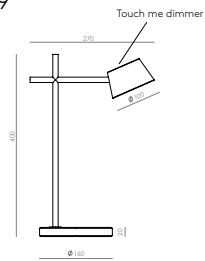

NERA S1229

Specifications

Light source	Chip LED 8W 3000K
Voltage	220-240V - 12V
Frequency	50/60Hz
Class	Type II
Energy Classification	A++
Protection	IP20

Packaging

Package(s)	1 Box
Measures (LxWxD)	45 x 32 x 20 cm
Weight (gross)	3,1 kg
Volume	0,029 CBM
HS Code	94052099.00

Finishes

Metal Body and wood base	
Matt black	217€
LED not replaceable by user	
Dimmable	

LIND S1220-S1220/USB