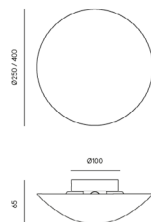

MINI ROSS

A1063

Specifications

Light source	3 x Bulb G9 LED 3W 2700K (included)
Voltage	220-240V
Frequency	50/60Hz
Class	Type I
Energy Classification	A++
Protection	IP20
	⊕ ⊖ CE ENEC 110 V

Packaging

Package(s)	1 Caja (depend size)
Measures (LxWxD)	45x41x40 / 44x30x30 cm
Weight (gross)	0,6 / 0,5 kg
Volume	0,074 / 0,039 CBM
HS Code	94051098.00

Finishes

Metal	
Shiny Gold	
Matt Brass	
Chrome	
Matt Black	
A1063/40 - 40 cm	195€
A1063/25 - 25 cm	118€