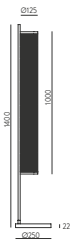

Specifications

Light source	T8 LED 14W 3000K (included)
Voltage	220-240V
Frecuency	50/60Hz
Class	Type II
Energy Classification	A++
Protection	IP20

Packaging

Package(s)	1 Box
Measures (LxWxD)	148 x 30 x 37 cm
Weight (gross)	4,9 kg
Volume	0,016 CBM
HS Code	94051098.00

Finishes

Rack	
Matt Brass	407€
Body	
Matt Black	
Base	
Matt Black marble	
NOt dimmable