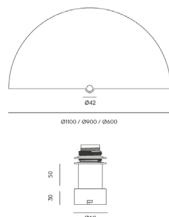

G HABAN

A1086 + 1086

Specifications

Light source	E27 MAX. 60W (NOT included)
Voltage	220-240V
Frequency	50/60Hz
Class	Type I
Energy Classification	A++
Protection	IP20
	⊕ ⊖ CE ENEC 110 V

Packaging

Package(s)	1 Box (depend size)
A1086	24 X 24 12 CM 2,3 kg
1086/60	64 X 34 X 3 CM 1 kg
1086/90	94 X 94 X 3 CM 1,8 kg
1086/110	114 X 114 X 3 CM 2,4 kg
HS Code	94051098.00

Finishes

Fitting A1086	
Matt Black	72€
Textile	
See colour palette	
1086/110 (textile)	308€
1086/90 (textile)	242€
1086/60 (textile)	176€