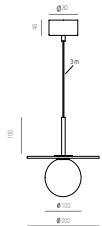

MIRO C1289*

Specifications

Light source	G9 LED 5W 2700K (included)
Voltage	220-240V
Frecuency	50/60Hz
Class	Type I
Energy Classification	A++
Protection	IP20

Packaging

Package(s)	1 Box
Measures (LxWxD)	30 x 17 x 17 cm
Weight (gross)	2,3 kg
Volume	0,008 CBM
HS Code	94051098.00

Finishes

Matt black	123€

Opal glass shade included

Compatible accessories (NOT included, see page 57):

Alabaster - 1289/20/A
Ceramic - 1097/20
Stripped metal disc-1089/25
Glass - 1223
Metal - 1289/20

Dimmer possibilities (extra cost - consult us)

B005 (Dimmable) + Dimmable interface