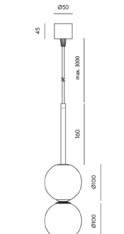

DALT C1280

Specifications

Light source	G9 LED 5W 2700K (included)
Voltage	220-240V
Frequency	50/60Hz
Class	Type I
Energy Classification	A++
Protection	IP20

Packaging

Package(s)	1 Box
Measures (LxWxD)	57,5 x 15 x 15 cm
Weight (gross)	2,1 kg
Volume	0,012 CBM
HS Code	94051098.00

Finishes

Aged gold / Green marble	182€
Matt black / Black marble	182€
Matt black / White marble	182€
Shade	
Opal	
Dimmer possibilities (extra cost - consult us)	
B005 (Dimmable) + Dimmable interface