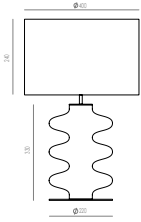

ADON NAC119*

Specifications

Light source	E27 máx. 60W (not included)
Voltage	220-240V
Frecuency	50/60Hz
Class	Type II
Energy Classification	A++
Protection	IP20

Packaging

Package(s)	1 Box
Measures (LxWxD)	60 x 31 x 30 cm
Weight (gross)	3,3 kg
Volume	0,056 CBM
HS Code	94052099.00

Finishes

Metal	
Chrome / Shiny gold / Matt brass / Black / White	235€
Ceramic	
Other colour (off palette)	+40€
Shade NOT included	
Dimmer possibilities (extra cost - consult us)	
B057 (Dimmable) + Dimmer switch on cable