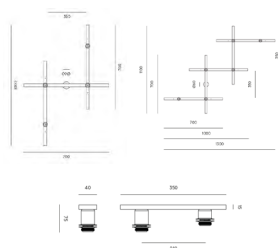

XAGO A1262

Specifications

Light source	S14D LED 16W 2700K TRIAC dimmable
Voltage	220-240V
Frequency	50/60Hz
Class	Type I
Energy Classification	A++
Protection	IP20

Packaging

Package(s)	1 Box
Measures (LxWxD)	104 x 16 x 24 cm
Weight (gross)	2,8 kg
Volume	0,040 CBM
HS Code	94051098.00

Finishes

Body	280€
Matt Black	
Aged Gold	
Acrylic	
Opal	
Dimmable	

ABBY

A1259/2 1259/4 A1259/6

Specifications

Light source	E27 Max. 60W (not included)
Voltage	220-240V
Frequency	50/60Hz
Class	Type I
Energy Classification	A++
Protection	IP20

Packaging

Package(s)	1 Box
Measures (LxWxD)	79 x 26 x 13 cm
Weight (gross)	2,3 kg
Volume	0,026 CBM
HS Code	94051098.00

Finishes

A1259/2 (2 lights)	
Gold	98€
Black	94€
A1259/4 (4 lights)	
Gold	209€
Black	195€
A1259/6 (6 lights)	
Gold	224€
Black	224€

Dimmer possibilities (extra cost - consult us)
4 ó 6 x (Dimmable) + Dimmer interface.

*Accessories and bulb NOT included

ABBACUS

A1258