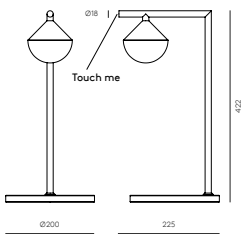

FOCUS

S1279

Specifications

Light source	GU10 LED 5W 2700K
Voltage	220-240V
Frequency	50/60Hz
Class	Type II
Energy Classification	A++
Protection	IP20

Packaging

Package(s)	1 Box
Measures (LxWxD)	68,5 x 30 x 17 cm
Weight (gross)	4 kg
Volume	0,030 CBM
HS Code	9452099.00

Finishes

Body and base	
Matt black	
Head	
Aged gold	195€
Anthracite	195€
Matt black	195€
Alabaster	235€

Dimmer possibilities (extra cost - consult us).
B161 (Dimmable) + Dimmer switch on cable.

NOOI

S1276

Specifications

Light source	T8 5W 3000K Dimmable
Voltage	220-240V-24V
Frequency	50/60Hz
Class	Type II
Energy Classification	A++
Protection	IP20

Packaging

Package(s)	1 Box
Measures (LxWxD)	61 x 22 x 26 cm
Weight (gross)	2,1 kg
Volume	0,035 CBM
HS Code	94052099.00

Finishes

Metal	174€
Matt Black	
Shade	
Linen Textile Cream	
Dimmable	
Dimmer on cable	

NINO

S1275

Specifications

Light source	Chip LED 7W 2700K dimmable
Voltage	220-240V-24V
Frequency	50/60Hz
Class	Type II
Energy Classification	A++
Protection	IP20

Packaging

Package(s)	1 Box
Measures (LxWxD)	53 x 28 x 26 cm
Weight (gross)	3 kg
Volume	0,039 CBM
HS Code	94052099.00

Finishes

Metal	288€
Matt black	
Matt brass	
Optic glass	
Clear	

Dimmer Touch Me on head
LED not replaceable by user

LYB

S1274

Specifications

Light source	Integrated LED 5W 3000K
Voltage	220-240V-24V
Frequency	50/60Hz
Class	Type II
Energy Classification	A++
Protection	IP20

Packaging

Package(s)	1 Box
Measures (LxWxD)	65 x 30 x 9 cm
Weight (gross)	1,8 kg
Volume	0,018 CBM
HS Code	94052099.00

Finishes

Matt Black	303€
Dimmer Touch Me on head	
LED not replaceable by user	

AITO

S1270

Specifications

Light source	E27 Max. 60W (Not included)
Voltage	220-240V
Frequency	50/60Hz
Class	Type II
Energy Classification	A++
Protection	IP20

Packaging