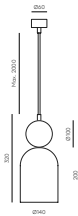

BELL C1084

Specifications

Light source	E27 Max. 60W (not included)
Voltage	220-240V
Frequency	50/60Hz
Class	Type I
Energy Classification	A++
Protection	IP20

Packaging

Package(s)	1 Box
Measures (LxWxD)	44 x 30 x 30 cm
Weight (gross)	2,1 kg
Volume	0,039 CBM
HS Code	94051098.00

Finishes

Metal	
Shiny gold/Matt brass/Chrome/Black/White	
Marble	
White / Black / Green / Brown	
Ceramic dome	215€
Palette colours	0€
Other colours	+40€
Dimmer possibilities (extra cost - consult us)	
E27 bulb (Dimmable) + Dimmer interface