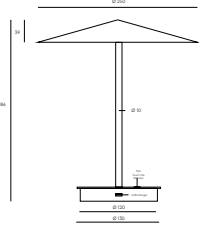

FILA S1304

Specifications

Light source	Chip LED 3W 3000K (included)
Voltage	4.2 V, 1A
Frequency	50/60 Hz
Class	Tipo III
Energy Classification	A++
Protection	IP20
Touch Me Dimmer	

Packaging

Package(s)	1 Box
Measures (LxWxD)	36 x 36 x 16 cm
Weight (gross)	2,4 kg
Volume	0,020 CBM
HS Code	85131040.00
Battery Autonomy	12 hours - maximum intensity 24 hours - medium intensity 48 hours - low intensity 4800 mAh

Finishes

Base	Shade	
Batt Black	Matt brass	195€
Body	White matt	195€
Matt Brass	Other colour	+40€
Plate base		
Matt Brass		
LED not replaceable by user. Approximate charging time when the battery is fully discharged is 3 hours. 5V Charger and 1m USB type C cable included.		

ICONIC S1300