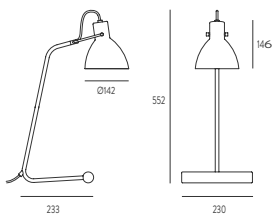

FOCUS

S1279

Specifications

Light source	GU10 LED 5W 2700K
Voltage	220-240V
Frequency	50/60Hz
Class	Type II
Energy Classification	A++
Protection	IP20

Packaging

Package(s)	1 Box
Measures (LxWxD)	68,5 x 30 x 17 cm
Weight (gross)	4 kg
Volume	0,030 CBM
HS Code	9452099.00

Finishes

Body and base	
Matt black	
Head	
Aged gold	195€
Anthracite	195€
Matt black	195€
Alabaster	235€

Dimmer possibilities (extra cost - consult us).
B161 (Dimmable) + Dimmer switch on cable.

NOOI

S1276

Specifications

Light source	T8 5W 3000K Dimmable
Voltage	220-240V-24V
Frequency	50/60Hz
Class	Type II
Energy Classification	A++
Protection	IP20

Packaging

Package(s)	1 Box
Measures (LxWxD)	61 x 22 x 26 cm
Weight (gross)	2,1 kg
Volume	0,035 CBM
HS Code	94052099.00

Finishes

Metal	174€
Matt Black	
Shade	
Linen Textile Cream	
Dimmable	
Dimmer on cable	

NINO

S1275

Specifications

Light source	Chip LED 7W 2700K dimmable
Voltage	220-240V-24V
Frequency	50/60Hz
Class	Type II
Energy Classification	A++
Protection	IP20

Packaging

Package(s)	1 Box
Measures (LxWxD)	53 x 28 x 26 cm
Weight (gross)	3 kg
Volume	0,039 CBM
HS Code	94052099.00

Finishes

Metal	288€
Matt black	
Matt brass	
Optic glass	
Clear	

Dimmer Touch Me on head
LED not replaceable by user

LYB

S1274

Specifications

Light source	Integrated LED 5W 3000K
Voltage	220-240V-24V
Frequency	50/60Hz
Class	Type II
Energy Classification	A++
Protection	IP20

Packaging

Package(s)	1 Box
Measures (LxWxD)	65 x 30 x 9 cm
Weight (gross)	1,8 kg
Volume	0,018 CBM
HS Code	94052099.00

Finishes

Matt Black	303€
Dimmer Touch Me on head	
LED not replaceable by user	

AITO

S1270

Specifications

Light source	E27 Max. 60W (Not included)
Voltage	220-240V
Frequency	50/60Hz
Class	Type II
Energy Classification	A++
Protection	IP20

Packaging