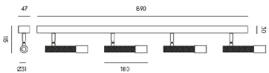

Specifications

Light source	4 x Chip LED 8W 3000K (included)
Voltage	24V
Frecuency	50/60Hz
Class	Type I
Energy Classification	A++
Protection	IP20

Packaging

Package(s)	1 Box
Measures (LxWxD)	101 x 23 x 11 cm
Weight (gross)	2,36 kg
Volume	0,011 CBM
HS Code	94051098.00

Finishes

Metal	
Matt Black / Matt Brass	450€
Matt Black / Matt Black	450€
Dimmable TRIAC