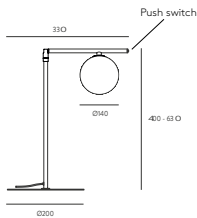

HEDRA

S1159

Specifications

Light source	E27 LED 9W 3000K dimmable (incl.)
Voltage	220-240V
Frecuency	50/60Hz
Class	Type II
Energy Classification	A++
Protection	IP20

Packaging

Package(s)	1 Box
Measures (LxWxD)	55 x 30 x 12 cm
Weight (gross)	4 kg
Volume	0,020 CBM
HS Code	94052099.00

Finishes

Marble base	Metal	
Matt black	Matt black	173€
Matt black	Matt brass	173€

Dimmable (dimmable bulb and dimmer on cable included)

Shade NOT included

ENDO

S1156

Specifications

Light source	G9 LED 5W 2700K (included)
Voltage	220-240V
Frecuency	50/60Hz
Class	Type II
Energy Classification	A++
Protection	IP20

Packaging

Package(s)	1 Box
Measures (LxWxD)	71,5 x 24 x 22 cm
Weight (gross)	3 kg
Volume	0,038 CBM
HS Code	94052099.00

Finishes

Matt brass	238€
Chrome	224€

Opal shade included in box

Dimmer possibilities (extra cost - consult us)

B005 (Dimmable) + Dimmer switch on cable

STAN

S1154

Specifications

Light source	E27 máx. 60W (not included)
Voltage	220-240V
Frecuency	50/60Hz
Class	Type II
Energy Classification	A++
Protection	IP20

Packaging

Package(s)	1 Box
Measures (LxWxD)	55 x 45 x 45 cm
Weight (gross)	2,8 kg
Volume	0,008 + 0,021 CBM
HS Code	94052099.00

Finishes

Metal	Ratan	
Matt brass	Natural	228€
Matt black	Matt black	228€

Dimmer possibilities (extra cost - consult us)

B211/11W (Dimmable) + Dimmer switch on cable

HEDULA

S1150 + 1160/30**

Specifications

Light source	E27 máx. 60W (not included)
Voltage	220-240V
Frecuency	50/60Hz
Class	Type II
Energy Classification	A++
Protection	IP20

Packaging

Package(s)	2 Box (shade + base)
Measures (LxWxD)	35x35x25 cm + 26x27x23 cm
Weight (gross)	3,3 kg
Volume	0,008 + 0,021 CBM
HS Code	94052099.00

Finishes

Wood	Shade	
Natural	Matt Black	151€
Matt black		

Shade included on price

Dimmer possibilities (extra cost - consult us)