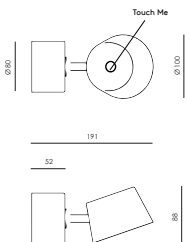

FLEXI LEATHER

A1248

Specifications

Light source	Chip LED 3W 2700K
Voltage	220-240V
Frecuency	50/60Hz
Class	Type I
Energy Classification	A++
Protection	IP20

Packaging

Package(s)	1 Box
Measures (LxWxD)	60 x 31 x 18 cm
Weight (gross)	1,6 kg
Volume	0,033 CBM
HS Code	94051098.00

Finishes

A1248	151€
Matt Brass - Dark leather	
NOT dimmable	
LED not replaceable by user	

FICUS

A1243

Specifications

Light source	G9 LED 5W 2700K (included)
Voltage	220-240V
Frecuency	50/60Hz
Class	Type I
Energy Classification	A++
Protection	IP20

Packaging

Package(s)	1 Box
Measures (LxWxD)	36 x 26 x 12 cm
Weight (gross)	1,8 kg
Volume	0,011 CBM
HS Code	94051098.00

Finishes

Body	180€
Matt Brass	
Shade	
Matt Black	
Dimmer possibilities (extra cost - consult us)	
B005 (Dimmable) + Dimmer interface	

LUCA

A1237

Specifications

Light source	E27 Max. 60W (not included)
Voltage	220-240V
Frecuency	50/60Hz
Class	Type I
Energy Classification	A++
Protection	IP20

Packaging

Package(s)	1 Box
Measures (LxWxD)	32 x 26,5 x 17,5 cm
Weight (gross)	1,6 kg
Volume	0,015 CBM
HS Code	94051098.00

Finishes

Matt Black	126€
Dimmer possibilities (extra cost - consult us)	
B211/11W (Dimmable) + Dimmer interface	

LITA

A1230

Specifications

Light source	Chip LED integrated 3W 3000K
Voltage	220-240V, 12V
Frecuency	50/60Hz
Class	Type I
Energy Classification	A++
Protection	IP20

Packaging

Package(s)	1 Box
Measures (LxWxD)	61 x 42 x 11 cm
Weight (gross)	3,2 kg
Volume	0,028 CBM
HS Code	94051098.00

Finishes

Head	121€
Walnut wood	
Black walnut wood	
Body and base	
Matt Black	
Chromed swivel	
Dimmer Touch Me on canopy	
LED not replaceable by user	

NERA

A1229

Specifications

Light source	Chip LED 8W 3000K
Voltage	220-240V, 12V
Frecuency	50/60Hz
Class	Type I
Energy Classification	A++
Protection	IP20

Packaging