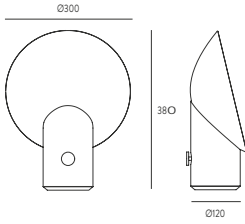

LOLA S1232

Specifications

Light source	E14 máx. 40 (not included)
Voltage	220-240V
Frequency	50/60Hz
Class	Type II
Energy Classification	A++
Protection	IP20

Packaging

Package(s)	1 Box
Measures (LxWxD)	33 x 30 x 34 cm
Weight (gross)	4,1 kg
Volume	0,034 CBM
HS Code	94052099.00

Finishes

Matt Black	148€
Concrete	
It only works with dimmable bulb	
Dimmer on base	
Dimmable bulb included