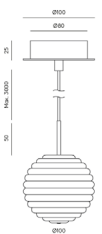

RONDO C1313

Specifications

Light source	Chip LED 5W 2700K (included)
Voltage	24V
Frequency	50/60Hz
Class	Type II
Energy Classification	A++
Protection	IP20

Packaging

Package(s)	1 Box
Measures (LxWxD)	12 x 24 x 12 cm
Weight (gross)	2,2 kg
Volume	0,004 CBM
HS Code	94051098.00

Finishes

Metal	167€
Matt Black	
Leather	
Brown	
Black	
Orange	
Dimmable TRIAC	
LED not replaceable by user	

ELMA C1312/S

Specifications

Light source	LED strip 6W 2700K (Included)
Voltage	24V
Frequency	50/60Hz
Class	Type I
Energy Classification	A++
Protection	IP20

Packaging

Package(s)	1 Box
Measures (LxWxD)	42 x 22 x 21 cm
Weight (gross)	3 kg
Volume	0,019 CBM
HS Code	94051098.00

Finishes

Metal	
Black	206€
Aged Gold	206€
Glass	
Clear striped	
Dimmable TRIAC	
LED not replaceable by user	

ELMA C1312/L

Specifications

Light source	LED strip 20W 2700K (Included)
Voltage	24V
Frequency	50/60Hz
Class	Type I
Energy Classification	A++
Protection	IP20

Packaging

Package(s)	1 Box
Measures (LxWxD)	65 x 65 x 24 cm
Weight (gross)	5,5 kg
Volume	0,019 CBM
HS Code	94051098.00

Finishes

Metal	
Black	568€
Aged Gold	
Glass	
Clear striped	
Dimmable TRIAC	
LED not replaceable by user	

ELLI C1311/S

Specifications

Light source	Chip LED 5W 2700K (included)
Voltage	24V
Frequency	50/60Hz
Class	Type I
Energy Classification	A++
Protection	IP20

Packaging

Package(s)	1 Box
Measures (LxWxD)	50 x 42 x 20 cm
Weight (gross)	3,15 kg
Volume	0,042 CBM
HS Code	94051098.00

Finishes

Hoop	
Black	380€
Aged Gold	380€
Details	
Matt Black	
Dimmable TRIAC	
LED not replaceable by user	

ELLI C1311/L

Specifications

Light source	LED strip 30W (included)
Voltage	24V
Frequency	50/60Hz
Class	Type I
Energy Classification	A++
Protection	IP20

Packaging

Package(s)	1 Box
Measures (LxWxD)	113 x 113 x 18 cm
Weight (gross)	12,5 kg
Volume	0,230 CBM
HS Code	94051098.00

Finishes