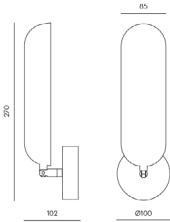

PILD A1149

Specifications

Light source	G9 Max. 40W (not included)
Voltage	220-240V
Frecuency	50/60Hz
Class	Type I
Energy Classification	A++
Protection	IP20

Packaging

Package(s)	1 Box
Measures (LxWxD)	40 x 30 x 30 cm
Weight (gross)	0,5 kg
Volume	0,039 CBM
HS Code	94051098.00

Finishes

Matt Brass	160€
Matt Black	160€

Dimmer possibilities (extra cost - consult us)

B005 (Dimmable) + Dimmer interface