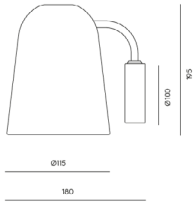

DOBI

A1207

Specifications

Light source	E14 Max. 40W (no included)
Voltage	220-240V
Frecuency	50/60Hz
Class	Type I
Energy Classification	A++
Protection	IP20

Packaging

Package(s)	1 Box
Measures (LxWxD)	27 x 18 x 18 cm
Weight (gross)	1 kg
Volume	0,008 CBM
HS Code	94051098.00

Finishes

Matt Black	171€
Matt White	171€
Dimmer possibilities (extra cost - consult us)	
E14 bulb (Dimmable) + Dimmer interface