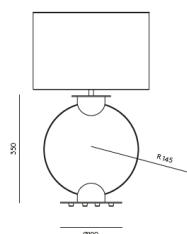

TILLA NAC128*

Specifications

Light source	E27 Max. 60W (not included)
Voltage	220-240V
Frequency	50/60Hz
Class	Type II
Energy Classification	A++
Protection	IP20

Packaging

Package(s)	1 Box
Measures (LxWxD)	56 x 56 x 39 cm
Weight (gross)	3 kg
Volume	0,122 CBM
HS Code	94052099.00

Finishes

Metal	
Chrome/Shinny Gold/ Matt Brass/Black/White	266€
Ceramic	
Other colour (out of palette)	+40€

Shade not included.

Dimmer possibilities (extra cost - consult us)

B057 (Dimmable) + Dimmer switch on cable