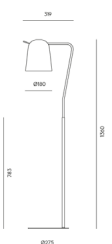

DODO P1169

Specifications

Light source	E27 Max. 60W (not included)
Voltage	220-240V
Frecuency	50/60Hz
Class	Type II
Energy Classification	A++
Protection	IP20

Packaging

Package(s)	1 Box
Measures (LxWxD)	85,5 x 39 x 25 cm
Weight (gross)	6,5 kg
Volume	0,083 CBM
HS Code	94051098.00

Finishes

Matt Black	336€
** Until stock last	
Dimmer possibilities (extra cost - consult us)	
B211/11W (Dimmable) + Dimmer on cable