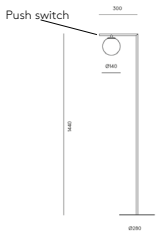

ENDO P1156

Specifications

Light source	G9 LED 5W 2700K (included)
Voltage	220-240V
Frecuency	50/60Hz
Class	Type II
Energy Classification	A++
Protection	IP20

Packaging

Package(s)	1 Box
Measures (LxWxD)	84,5 x 32 x 22 cm
Weight (gross)	4,5 kg
Volume	0,059 CBM
HS Code	94051098.00

Finishes

Body and base	
Matt Brass	341€
Chrome	275€

140 mm shade included in box

Opal

Dimmer possibilities (extra cost - consult us)

B005 (Dimmable) + Dimmer on cable