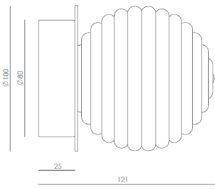

DOUL T1310

Specifications

Light source	G4 LED 3W 2700K (included)
Voltage	220-240V
Frecuency	50/60Hz
Class	Type I
Energy Classification	A++
Protection	IP20

Packaging

Package(s)	1 Box
Measures (LxWxD)	16 x 14 x 14 cm
Weight (gross)	2,4 kg
Volume	0,004 CBM
HS Code	94051098.00

Finishes

Metal	
Aged Gold	146€
Matt Black	146€
Glass	
Clear striped	
Dimmable