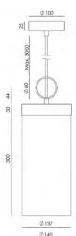

NOOI C1276

Specifications

Light source	T8 LED 5W 3000K (included)
Voltage	220-240V
Frecuency	50/60Hz
Class	Type I
Energy Classification	A++
Protection	IP20

Packaging

Package(s)	1 Box
Measures (LxWxD)	58 x 23 x 28 cm
Weight (gross)	1,9 kg
Volume	0,037 CBM
HS Code	94051098.00

Finishes

Metal	
Matt Black	
Shade	
Linen textile	165€
Dimmable