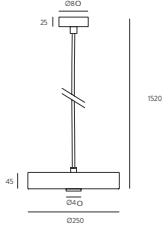

AMBOR C1283

Specifications

Light source	3 x G9 reg. 3W 3000K (included)
Voltage	220-240V
Frequency	50/60Hz
Class	Type II
Energy Classification	A++
Protection	IP20

Packaging

Package(s)	1 Box
Measures (LxWxD)	32,5 x 31 x 15 cm
Weight (gross)	2 kg
Volume	0,018 CBM
HS Code	94051098.00

Finishes

Matt Brass	162€
Matt Black	162€
Dimmable bulbs included