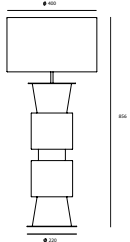

PONN PONN NAC109*

Specifications

Light source	E27 máx. 60W (not included)
Voltage	220-240V
Frecuency	50/60Hz
Class	Type II
Energy Classification	A++
Protection	IP20

Packaging

Package(s)	1 Box
Measures (LxWxD)	60 x 30 x 31 cm
Weight (gross)	4,8 kg
Volume	0,056 CBM
HS Code	94052099.00

Finishes

Metal	
Chrome / Shiny gold / Matt brass / Black / White	303€
Ceramic	
Palette colours	0€
Other colour (off palette)	+40€/color
Shade NOT included	
Dimmer possibilities (extra cost - consult us)	
B057 (Dimmable) + Dimmer switch on cable