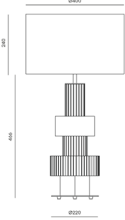

BABEL NAC126*

Specifications

Light source	E27 Max. 60W (not included)
Voltage	220-240V
Frecuency	50/60Hz
Class	Type II
Energy Classification	A++
Protection	IP20

Packaging

Package(s)	1 Box
Measures (LxWxD)	60 x 31 x 30 cm
Weight (gross)	3 kg
Volume	0,056 CBM
HS Code	94052099.00

Finishes

Metal	
Chrome / Shinny gold / Matt brass / Black / White	259€
Ceramic	
Other colour (off palette)	+40€

Shade NOT included

Dimmer possibilities (extra cost - consult us)
B057 (Dimmable) + Dimmer switch on cable