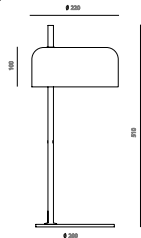

LALU S1189

Specifications

Light source	E27 máx.60 (not included)
Voltage	220-240V
Frequency	50/60Hz
Class	Type II
Energy Classification	A++
Protection	IP20

Packaging

Package(s)	1 Box
Measures (LxWxD)	58 x 31 x 17 cm
Weight (gross)	3,6 kg
Volume	0,030 CBM
HS Code	94052099.00

Finishes

Body	Shade	
Chrome	Shiny white	239€
Shiny gold	Shiny white	277€
Shade colour change		+40€
Dimmer possibilities (extra cost - consult us)		
B211/11W (Dimmable) + Dimmer switch on cable