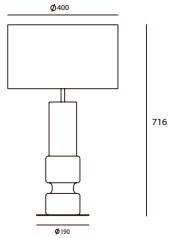

LUSA
NAC104*

Specifications

Light source	E27 máx. 60W (not included)
Voltage	220-240V
Frequency	50/60Hz
Class	Type II
Energy Classification	A++
Protection	IP20

Packaging

Package(s)	1 Box
Measures (LxWxD)	91 x 25 x 26 cm
Weight (gross)	2,6 kg
Volume	0,059 CBM
HS Code	94052099.00

Finishes

Metal	
Chrome / Shiny gold / Matt brass / Black / White	242€
Ceramic	
Palette colours	0€
Other colour (off palette)	+40€
Shade NOT included	
Dimmer possibilities (extra cost - consult us)	
B057 (Dimmable) + Dimmer switch on cable