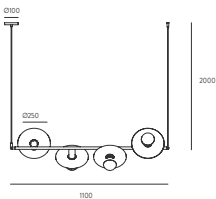

OHLALA

C1242*