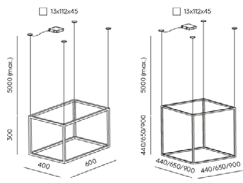

CUBE-X C1213

Specifications

Light source	LED strip 40W/45W/55W/75W 3000K
Voltage	24V
Frequency	50/60Hz
Class	Type I
Energy Classification	A++
Protection	IP20

Packaging

Package(s)	1 Box (per piece)
Measures (LxWxD)	51x49x49/65x45x42/ 70x70x72/95x95x97 cm
Weight (gross)	4,8 / 5 / 7,9 / 11 kg
Volume	0,122 / 0,123 / 0,353 / 0,875 CBM
HS Code	94051098.00
Sold individually	Each lamp has its own canopy and power supply

Finishes

C1213/44 - 40W 44x44x44 cm	
Shinny Gold	605€
Chrome	625€
C1213/60 - 45W 60x40x35 cm	
Shinny Gold	625€
Chrome	625€
C1213/65 - 55W 65x65x65 cm	
Shinny Gold	946€
Chrome	946€

Dimmer possibilities (extra cost - consult us)
Driver + Dimmer on canopy + change of canopy

ANET C1206

Specifications

Light source	G9 LED 5W 2700K (included)
Voltage	220-240V
Frequency	50/60Hz
Class	Type I
Energy Classification	A++
Protection	IP20

Packaging

Package(s)	1 Box
Measures (LxWxD)	68,5 x 19 x 18,5 cm
Weight (gross)	2,5 kg
Volume	0,024 CBM
HS Code	94051098.00

Finishes

Matt black / White marble	198€
Aged gold / Green marble	198€
Bronze / Brown marble	198€

Dimmer possibilities (extra cost - consult us)
B005 (Dimmable) + Dimmer interface +
change of canopy

MIKA C1204

Specifications

Light source	Chip LED 3W 2700K
Voltage	220-240V-24V
Frequency	50/60Hz
Class	Type I
Energy Classification	A++
Protection	IP20

Packaging

Package(s)	1 Box
Measures (LxWxD)	55 x 6 x 65 cm
Weight (gross)	0,8 kg
Volume	0,002 CBM
HS Code	94051098.00

Finishes

Cable	Florón	
Clear	Negro	
Body		
Matt White / Black		112€
Gold		112€
Bronze - Body		112€

Dimmable TRIAC
LED not replaceable by user