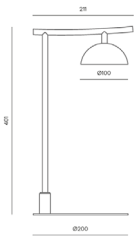

TANA S1309

Specifications

Light source	Chip LED dimmable 4W 2700K
Voltage	24V
Frequency	50/60 Hz
Class	Type I
Energy Classification	A++
Protection	IP20

Packaging

Package(s)	1 Box
Measures (LxWxD)	46,5 x 30,5 x 29 cm
Weight (gross)	2,5 kg
Volume	0,041 CBM
HS Code	85131040.00

Finishes

Matt black	143€
Dimmer on cable	
LED not replaceable by user