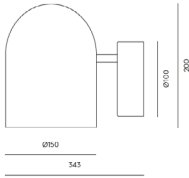

LUCA

A1237

Specifications

Light source	E27 Max. 60W (not included)
Voltage	220-240V
Frecuency	50/60Hz
Class	Type I
Energy Classification	A++
Protection	IP20

Packaging

Package(s)	1 Box
Measures (LxWxD)	32 x 26,5 x 17,5 cm
Weight (gross)	1,6 kg
Volume	0,015 CBM
HS Code	94051098.00

Finishes

Matt Black	126€
Dimmer possibilities (extra cost - consult us)	
B211/11W (Dimmable) + Dimmer interface	

LITA

A1230