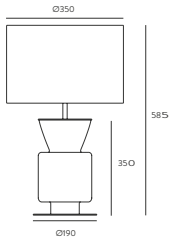

PONN
NAC106*

Specifications

Light source	E27 máx. 60W (not included)
Voltage	220-240V
Frequency	50/60Hz
Class	Type II
Energy Classification	A++
Protection	IP20

Packaging

Package(s)	1 Box
Measures (LxWxD)	91 x 25 x 26 cm
Weight (gross)	2,4 kg
Volume	0,059 CBM
HS Code	94052099.00

Finishes

Metal	
Chrome / Shiny gold / Matt brass / Black / White	200€
Ceramic	
Palette colours	0€
Other colour (off palette)	+40€
Shade NOT included	
Dimmer possibilities (extra cost - consult us)	
B057 (Dimmable) + Dimmer switch on cable