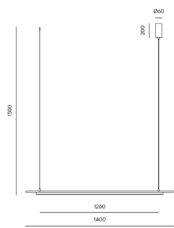

COLN C1267

Specifications

Light source	LED strip 21W 2700K
Voltage	24V
Frecuency	50/60Hz
Class	Type I
Energy Classification	A++
Protection	IP20

Packaging

Package(s)	1 Box
Measures (LxWxD)	165 x 12 x 12 cm
Weight (gross)	3 kg
Volume	0,024 CBM
HS Code	94051098.00

Finishes

Matt Black	407€

Dimmable TRIAC