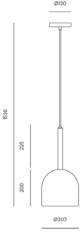

LUCA C1238

Specifications

Light source	E27 Max. 60W (not included)
Voltage	220-240V
Frecuency	50/60Hz
Class	Type I
Energy Classification	A++
Protection	IP20

Packaging

Package(s)	1 Box
Measures (LxWxD)	30 x 26 x 26 cm
Weight (gross)	1,9 kg
Volume	0,020 CBM
HS Code	94051098.00

Finishes

Matt black	123€

Dimmer possibilities (extra cost - consult us)
E27 bulb (Dimmable) + Dimmable interface