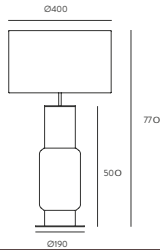

NOA NAC110*

Specifications

Light source	E27 máx. 60W (not included)
Voltage	220-240V
Frecuency	50/60Hz
Class	Type II
Energy Classification	A++
Protection	IP20

Packaging

Package(s)	1 Box
Measures (LxWxD)	60 x 30 x 31 cm
Weight (gross)	3 kg
Volume	0,056 CBM
HS Code	94052099.00

Finishes

Metal	
Chrome / Shiny gold / Matt brass / Black / White	296€
Ceramic	
Palette colours	0€
Other colour (off palette)	+40€
Shade NOT included	
Dimmer possibilities (extra cost - consult us)	
B057 (Dimmable) + Dimmer switch on cable