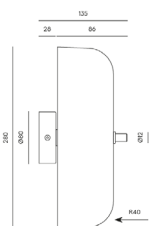

ATIL A1281

Specifications

Light source	2xG9 LED 5W 2700K (included)
Voltage	220-240V
Frequency	50/60Hz
Class	Type I
Energy Classification	A++
Protection	IP20

Packaging

Package(s)	1 Box
Measures (LxWxD)	48 x 16 x 18 cm
Weight (gross)	2,1 kg
Volume	0,012 CBM
HS Code	94051098.00

Finishes

Metal	
Matt black	286€
Matt brass	286€
Glass (included)	
Opal	
Dimmer possibilities (extra cost - consult us)	
2 x B005 bulb (Dimmable) + Dimmer interface