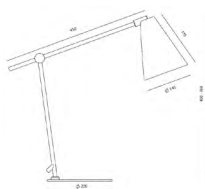

BOA S1193

Specifications

Light source	E27 Max. 60W (not included)
Voltage	220-240V
Frequency	50/60Hz
Class	Type II
Energy Classification	A++
Protection	IP20

Packaging

Package(s)	1 Box
Measures (LxWxD)	60 x 24 x 20 cm
Weight (gross)	3,2 kg
Volume	0,029 CBM
HS Code	94052099.00

Finishes

Body	
Matt black	244€
Shade (included)	
Matt black	
Matt brass	
Dimmer possibilities (extra cost - consult us)	
B211/11W (Dimmable) + Dimmer switch on cable