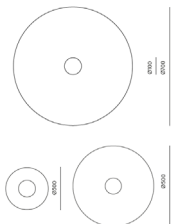

FLAT A1053+1135