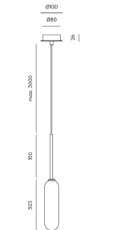

ATIL C1281

Specifications

Light source	G9 LED 5W 2700K (included)
Voltage	220-240V
Frequency	50/60Hz
Class	Type I
Energy Classification	A++
Protection	IP20

Packaging

Package(s)	1 Box
Measures (LxWxD)	44,5 x 21 x 15,5 cm
Weight (gross)	1,7 kg
Volume	0,013 CBM
HS Code	94051098.00

Finishes

Body	
Matt Black	231€
Matt Brass	231€
Shade	
Opal	
Dimmer possibilities (extra cost - consult us)	
B005 (Dimmable) + Dimmable interface