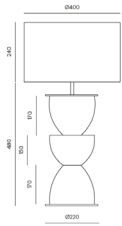

METRIC NAC117*

Specifications

Light source	E27 máx. 60W (not included)
Voltage	220-240V
Frecuency	50/60Hz
Class	Type II
Energy Classification	A++
Protection	IP20

Packaging

Package(s)	1 Box
Measures (LxWxD)	60 x 31 x 30 cm
Weight (gross)	3,2 kg
Volume	0,056 CBM
HS Code	94052099.00

Finishes

Metal	
Chrome/Shiny gold/Matt brass	248€
Black/White	
Ceramic	
Other colour (off palette)	+40€
Shade NOT included	
Dimmer possibilities (extra cost - consult us)	
B057 (Dimmable) + Dimmer switch on cable