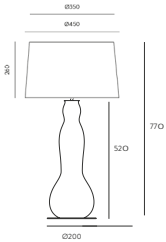

MELLY
NAC103*

Specifications

Light source	E27 máx. 60W (not included)
Voltage	220-240V
Frequency	50/60Hz
Class	Type II
Energy Classification	A++
Protection	IP20

Packaging

Package(s)	1 Box
Measures (LxWxD)	60 x 30 x 31 cm
Weight (gross)	2,4 kg
Volume	0,056 CBM
HS Code	94052099.00

Finishes

Metal	
Chrome / Shiny gold / Matt brass / Black / White	215€
Ceramic	
Palette colours	0€
Other colour (off palette)	+40€
Shade NOT included	
Dimmer possibilities (extra cost - consult us)	
B057 (Dimmable) + Dimmer switch on cable