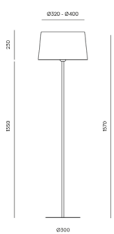

TEX P1026*

Specifications

Light source	E27 Max. 60W (not included)
Voltage	220-240V
Frecuency	50/60Hz
Class	Type II
Energy Classification	A++
Protection	IP20

Packaging

Package(s)	1 Box
Measures (LxWxD)	82 x 36 x 12 cm
Weight (gross)	3,8 kg
Volume	0,035 CBM
HS Code	94051098.00

Finishes

Matt white	195€
Matt black	195€
Shade NOT included	
Dimmer possibilities (extra cost - consult us)	
B211/11W (Dimmable) + Dimmer on cable