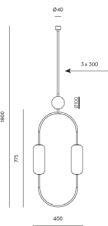

CLIP C1265

Specifications

Light source	2xG9 LED 5W 2700K (included)
Voltage	220-240V
Frecuency	50/60Hz
Class	Type I
Energy Classification	A++
Protection	IP20

Packaging

Package(s)	1 Box
Measures (LxWxD)	55,5 x 45,5 x 18,5 cm
Weight (gross)	4,3 kg
Volume	0,046 CBM
HS Code	94051098.00

Finishes

Aged gold / Green marble	436€
Matt black / White marble	436€

**Dimmer possibilities (extra cost - consult us)
2 x B005 (Dimmable) + Dimmable interface**