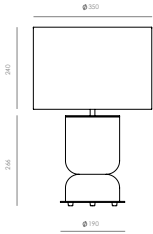

GOT NAC125*

Specifications

Light source	E27 máx. 60W (not included)
Voltage	220-240V
Frecuency	50/60Hz
Class	Type II
Energy Classification	A++
Protection	IP20

Packaging

Package(s)	1 Box
Measures (LxWxD)	25 x 91 x 26 cm
Weight (gross)	2,4 kg
Volume	0,056 CBM
HS Code	94052099.00

Finishes

Metal	
Chrome / Shinny gold / Matt brass / Black / White	217€
Glass	
Other colour (off palette)	+40€

Shade NOT included

Dimmer possibilities (extra cost - consult us).
B057 (Dimmable) + Dimmer switch on cable
Possibility of turning the glass.