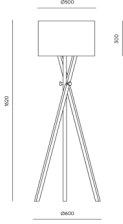

COT P1251

Specifications

Light source	E27 Max. 60W (not included)
Voltage	220-240V
Frequency	50/60Hz
Class	Type II
Energy Classification	A++
Protection	IP20

Packaging

Package(s)	1 Box
Measures (LxWxD)	145 x 52,5 x 15 cm
Weight (gross)	6 kg
Volume	0,114 CBM
HS Code	94051098.00

Finishes

Body	
Walnut wood	455€
Shade (included)	
Black / White	
Dimmer possibilities (extra cost - consult us)	
B211/11W (Dimmable) + Dimmer on cable