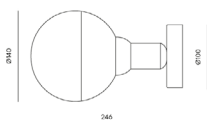

HELMET A1221

Specifications

Light source	E27 COB LED 3W 2700K (included)
Voltage	220-240V
Frequency	50/60Hz
Class	Type I
Energy Classification	A++
Protection	IP20

Packaging

Package(s)	1 Box
Measures (LxWxD)	27 x 26 x 23 cm
Weight (gross)	0,8 kg
Volume	0,016 CBM
HS Code	94051098.00

Finishes

Gold (Shiny and Matt)	151€
Chrome	151€
Matt Black	151€

Bulb (included)

B033/COB - Opal (standard)

B034/COB - Clear

Dimmer possibilities (extra cost - consult us)

Converter E27 to G9 + B005 (Dimmable) + Dimmer interface