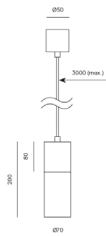

LIND C1220

Specifications

Light source	G9 LED 5W 2700K (included)
Voltage	220-240V
Frequency	50/60Hz
Class	Type I
Energy Classification	A++
Protection	IP20

Packaging

Package(s)	1 Box
Measures (LxWxD)	30,5 x 21,5 x 14 cm
Weight (gross)	2,3 kg
Volume	0,012 CBM
HS Code	94051098.00

Finishes

Matt Brass	138€
Alabaster	
Dimmer possibilities (extra cost - consult us)	
B005 (Dimmable) + Dimmer interface	

BALL C1215