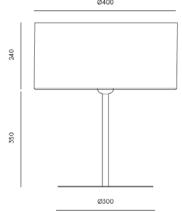

TEX S1026*

Specifications

Light source	E27 máx. 60W (not included)
Voltage	220-240V
Frequency	50/60Hz
Class	Type II
Energy Classification	A++
Protection	IP20

Packaging

Package(s)	1 Box
Measures (LxWxD)	48 x 36 x 12 cm
Weight (gross)	2,8 kg
Volume	0,021 CBM
HS Code	94052099.00

Finishes

Matt black	123€
Matt white	123€

Shade NOT included

Dimmer possibilities (extra cost - consult us)

B211/11W (Dimmable) + Dimmer switch on cable