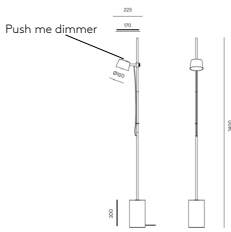

NERA P1229

Specifications

Light source	Integrated Chip LED 8W 3000K
Voltage	24V
Frequency	50/60Hz
Class	Type II
Energy Classification	A++
Protection	IP20

Packaging

Package(s)	1 Box
Measures (LxWxD)	112 x 54 x 15 cm
Weight (gross)	6 kg
Volume	0,087 CBM
HS Code	94051098.00

Finishes

Body	
Matt Black	281€
Base	
Black lacquered wood	
Dimmer Touch me on head