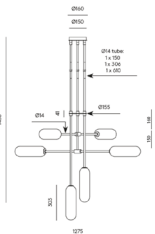

ATIL C1281/6

Specifications

Light source	6xG9 LED 5W 2700K (included)
Voltage	220-240V
Frequency	50/60Hz
Class	Type I
Energy Classification	A++
Protection	IP20

Packaging

Package(s)	1 Box
Measures (LxWxD)	130 x 41 x 17 cm
Weight (gross)	8,3 kg
Volume	0,080 CBM
HS Code	94051098.00

Finishes

Body	
Matt Black	1380€
Details	
Matt Brass	
Shade	
Opal	
Dimmer possibilities (extra cost - consult us)	
6 x B005 (Dimmable) + Dimmable interface