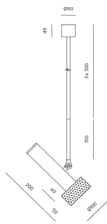

FOCUS C1279/1

Specifications

Light source	GU10 LED 5W 2700K (included)
Voltage	220-240V
Frecuency	50/60Hz
Class	Type I
Energy Classification	A++
Protection	IP20

Packaging

Package(s)	1 Box
Measures (LxWxD)	40 x 17 x 16 cm
Weight (gross)	2,3 kg
Volume	0,010 CBM
HS Code	94051098.00

Finishes

Estructure	
Matt Black	
Head	
Aged gold	173€
Anthracite	173€
Alabaster	+36€/head
Dimmer possibilities (extra cost - consult us)	
B161 (Dimmable) + Dimmable interface