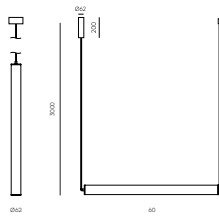

TUBE C1296

Specifications

Light source	LED strip 20W 2700K dimmable
Voltage	24V
Frecuency	50/60Hz
Class	Type I
Energy Classification	A++
Protection	IP20

Packaging

Package(s)	1 Box
Measures (LxWxD)	100 x 10 x 10 cm
Weight (gross)	2,3 kg
Volume	0,010 CBM
HS Code	94051098.00

Finishes

Cuerpo	
Oro envejecido	360€
Negro mate	360€
Diffuser	
Opal	
Dimmable TRIAC	
LED not replaceable by user