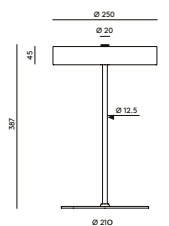

AMBOR

S1283

Specifications

Light source	G9 LED dimmable 2x3W 3000K (incl.)
Voltage	220-240V
Frequency	50/60Hz
Class	Type II
Energy Classification	A++
Protection	IP20

Packaging

Package(s)	1 Box
Measures (LxWxD)	36,5 x 15 x 37,3 cm
Weight (gross)	2,9 kg
Volume	0,024 CBM
HS Code	94052099.00

Finishes

Base and shade	
Matt black	202€
Matt brass	202€
Body	
Matt Black	
Dimmer on cable