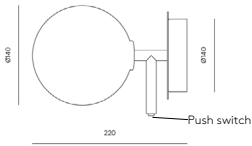

ATOM

A1214

Specifications

Light source	G9 LED 5W 2700K (included)
Voltage	220-240V
Frecuency	50/60Hz
Class	Type I
Energy Classification	A++
Protection	IP20

Packaging

Package(s)	1 Box
Measures (LxWxD)	21 x 20 x 21 cm
Weight (gross)	0,6 kg
Volume	0,009 CBM
HS Code	94051098.00

Finishes

Matt Black	189€
Matt Brass	189€
Shade (included)	
Clear	
Opal	
Dimmer possibilities (extra cost - consult us)	
B005 (Dimmable) + Dimmer interface