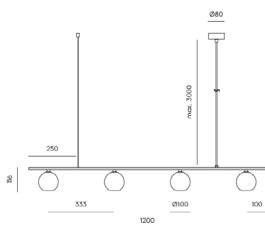

LITA C1230/4

Specifications

Light source	Chip LED 4x3W 3000K
Voltage	220-240V, 12V
Frecuency	50/60Hz
Class	Type I
Energy Classification	A++
Protection	IP20

Packaging

Package(s)	1 Box
Measures (LxWxD)	150 x 20 x 14 cm
Weight (gross)	5 kg
Volume	0,020 CBM
HS Code	94051098.00

Finishes

Walnut	459€
Matt Black	459€

LED not replaceable by user
NOT dimmable

NERA C1229

Specifications

Light source	Chip LED 8W 3000K
Voltage	220-240V, 12V
Frecuency	50/60Hz
Class	Type I
Energy Classification	A++
Protection	IP20

Packaging

Package(s)	1 Box
Measures (LxWxD)	27 x 17 x 16 cm
Weight (gross)	1,2 kg
Volume	0,007 CBM
HS Code	94051098.00

Finishes

Matt Black	106€

LED not replaceable by user
NOT dimmable