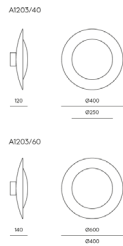

HELMET CURVE

A1219

Specifications

Light source	E27 COB LED 3W 2700K (included)
Voltage	220-240V
Frecuency	50/60Hz
Class	Type I
Energy Classification	A++
Protection	IP20

Packaging

Package(s)	1 Box
Measures (LxWxD)	95 x 28 x 18 cm
Weight (gross)	2 kg
Volume	0,048 CBM
HS Code	94051098.00

Finishes

Matt Brass	283€
Matt Black	283€
Bulb (included)	
B033/COB - Opal (standard)	
B034/COB - Clear	
Dimmer possibilities (extra cost - consult us)	
Converter E27 to G9 + B005 (Dimmable) + Dimmer interface	
**While stocks last	

ATOM

A1214

Specifications

Light source	G9 LED 5W 2700K (included)
Voltage	220-240V
Frecuency	50/60Hz
Class	Type I
Energy Classification	A++
Protection	IP20

Packaging

Package(s)	1 Box
Measures (LxWxD)	21 x 20 x 21 cm
Weight (gross)	0,6 kg
Volume	0,009 CBM
HS Code	94051098.00

Finishes

Matt Black	189€
Matt Brass	189€
Shade (included)	
Clear	
Opal	
Dimmer possibilities (extra cost - consult us)	
B005 (Dimmable) + Dimmer interface	

DOBI

A1207

Specifications

Light source	E14 Max. 40W (no included)
Voltage	220-240V
Frecuency	50/60Hz
Class	Type I
Energy Classification	A++
Protection	IP20

Packaging

Package(s)	1 Box
Measures (LxWxD)	27 x 18 x 18 cm
Weight (gross)	1 kg
Volume	0,008 CBM
HS Code	94051098.00

Finishes

Matt Black	171€
Matt White	171€
Dimmer possibilities (extra cost - consult us)	
E14 bulb (Dimmable) + Dimmer interface	

COSS

A1203

Specifications

Bulb	LED integrated 2700K A1203/60 - 24W / A1203/40 - 12W
Voltage	24V
Frecuency	50/60Hz
Class	Type I
Energy Classification	A++
Protection	IP20

Packaging

Package(s)	1 Box
A1203/60	67,5 x 67,5 x 24 cm 4,6 kg 0,11 CBM
A1203/40	49 x 49 x 19 cm 2,6 kg 0,05 CBM
HS Code	94051098.00

Finishes