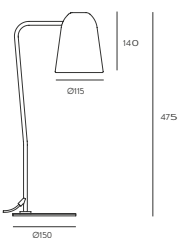

DOBI S1207

Specifications

Light source	E14 máx. 33W (not included)
Voltage	220-240V-24V
Frequency	50/60Hz
Class	Type II
Energy Classification	A++
Protection	IP20

Packaging

Package(s)	1 Box
Measures (LxWxD)	54,5 x 21 x 28,5 cm
Weight (gross)	3 kg
Volume	0,033 CBM
HS Code	94052099.00

Finishes

Matt Black	187€
Dimmer possibilities (extra cost consult us)	
B116-2 (Dimmable) + Dimmer switch on cable