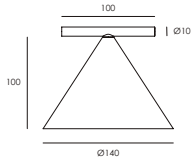

Specifications

Light source	LED plate 7W 2700K Dimmable
Voltage	220-240V-24V
Frequency	50/60 Hz
Class	Type II
Energy Classification	A++
Protection	IP20
Dimmer Touch Me	

Packaging

Package(s)	1 Box
Measures (LxWxD)	20 x 20 x 20 cm
Weight (gross)	3,5 kg
Volume	0,008 CBM
HS Code	94052099.00

Finishes

Metal	
Matt Black	185€
Aged Gold	185€
Marble	
Finnish	
Dimmer Touch Me	
LED not replaceable by user