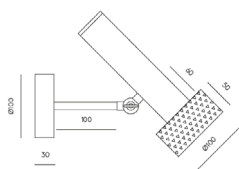

FOCUS A1279

Specifications

Light source	GU10 LED 5W 2700K (included)
Voltage	220-240V
Frequency	50/60Hz
Class	Type I
Energy Classification	A++
Protection	IP20

Packaging

Package(s)	1 Box
Measures (LxWxD)	30 x 30 x 16 cm
Weight (gross)	2 kg
Volume	0,010 CBM
HS Code	94051098.00

Finishes

Body	154€
Matt black	
Head	
Aged gold	
Antracite	
Black	
Alabaster/head	+36€
Dimmer possibilities (extra cost - consult us)	
B161 bulb (Dimmable) + Dimmer interface