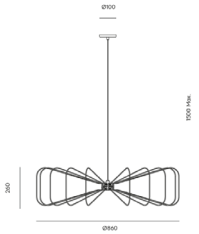

CRAWFORD C1047

Specifications

Light source	E27 Max. 60W (not included)
Voltage	220-240V
Frecuency	50/60Hz
Class	Type I
Energy Classification	A++
Protection	IP20

Packaging

Package(s)	1 Box
Measures (LxWxD)	91 x 89 x 31 cm
Weight (gross)	1,8 kg
Volume	0,250 CBM
HS Code	94051098.00

Finishes

Black / Matt White	418€
Shinny Gold / Chrome	536€

Dimmer possibilities (extra cost - consult us)

E27 bulb (Dimmable) + Dimmer interface