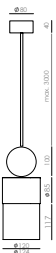

GLAMM C1130

Specifications

Light source	LED plate 7W 2700K
Voltage	220-240V
Frequency	50/60Hz
Class	Type I
Energy Classification	A++
Protection	IP20

Packaging

Package(s)	1 Box
Measures (LxWxD)	44 x 33 x 33 cm
Weight (gross)	3,8 kg
Volume	0,039 CBM
HS Code	94051098.00

Finishes

Metal	
Shiny gold/Matt brass/Chrome/Black/White	
Marble	240€
White / Black / Green / Brown	
Glass	
Clear Stripped	
Ceramic dome	
Palette colours	+0€
Other colours	+40€

TRIAC dimmable