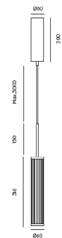

ISON C1298

Specifications

Light source	LED strip 8W 2700K dimmable
Voltage	24V
Frecuency	50/60Hz
Class	Type I
Energy Classification	A++
Protection	IP20

Packaging

Package(s)	1 Box
Measures (LxWxD)	85 x 12 x 12 cm
Weight (gross)	2,2 kg
Volume	0,012 CBM
HS Code	94051098.00

Finishes

Matt Black	190€
Aged Gold	
Dimmable TRIAC	
LED not replaceable by user