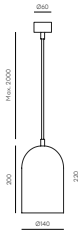

COPO C1085

Specifications

Light source	E27 Max. 60W (not included)
Voltage	230V
Frequency	50/60Hz
Class	Type I
Energy Classification	A++
Protection	IP20

Packaging

Package(s)	1 Box
Measures (LxWxD)	44 x 30 x 30 cm
Weight (gross)	4,3 kg
Volume	0,039 CBM
HS Code	94051098.00

Finishes

Metal	
Shiny gold/Matt brass/Chrome/Black/White	
Ceramic dome	
Palette colours	165€
Other colours	+40€
Dimmer possibilities (extra cost - consult us)	
E27 bulb (Dimmable) + Dimmer interface