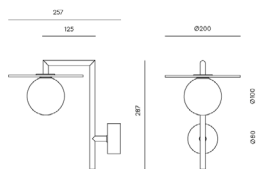

MIRO A1289*

Specifications

Light source	G9 LED 5W 2700K (included)
Voltage	220-240V
Frequency	50/60Hz
Class	Type I
Energy Classification	A++
Protection	IP20

Packaging

Package(s)	1 Box
Measures (LxWxD)	34 x 29 x 15 cm
Weight (gross)	2,4 kg
Volume	0,015 CBM
HS Code	94051098.00

Finishes

Matt Black	126€
Opal shade included	
Compatible accessories (NOT included):	
Alabaster - 1289/20/A	
Ceramic - 1097/20	
Metal - 1289/20	
Dimmer possibilities (extra cost - consult us)	
B005 (Dimmable) + Dimmable interface