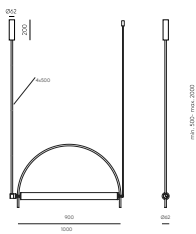

ARC C1292

Specifications

Light source	LED strip 20W 2700K dimmable
Voltage	220-240V-24V
Frecuency	50/60Hz
Class	Type I
Energy Classification	A++
Protection	IP20

Packaging

Package(s)	1 Box
Measures (LxWxD)	106 x 53 x 11 cm
Weight (gross)	4 kg
Volume	0,062 CBM
HS Code	94051098.00

Finishes

Body	
Aged gold	545€
Matt black	545€
Diffuser	
Opal	
Joint piece 1292J	
Aged gold	15€
Matt black	15€
Dimmable TRIAC	
LED not replaceable by user