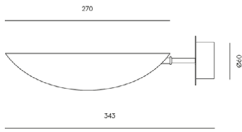

FICUS

A1243

Specifications

Light source	G9 LED 5W 2700K (included)
Voltage	220-240V
Frecuency	50/60Hz
Class	Type I
Energy Classification	A++
Protection	IP20

Packaging

Package(s)	1 Box
Measures (LxWxD)	36 x 26 x 12 cm
Weight (gross)	1,8 kg
Volume	0,011 CBM
HS Code	94051098.00

Finishes

Body	180€
Matt Brass	
Shade	
Matt Black	
Dimmer possibilities (extra cost - consult us)	
B005 (Dimmable) + Dimmer interface