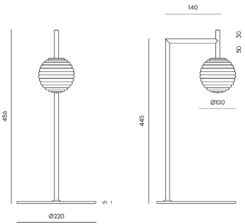

DOUL S1310

Specifications

Light source	Bulb G4 LED 3W 2700K Dimmable (Incl.)
Voltage	220-240V
Frequency	50/60 Hz
Class	Type II
Energy Classification	A++
Protection	IP20

Packaging

Package(s)	1 Box
Measures (LxWxD)	64 x 34 x 17 cm
Weight (gross)	2,8 kg
Volume	0,036 CBM
HS Code	85131040.00

Finishes

Body	
Matt Black / Aged Gold	
Glass	
Scratched	196€
Transparent	196€
Regulator on cable