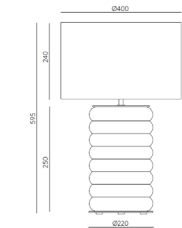

ONUT NAC130*

Specifications

Light source	E27 Max. 60W LED (not included)
Voltage	220-240V
Frequency	50/60Hz
Class	Type II
Energy Classification	A++
Protection	IP20

Packaging

Package(s)	1 Box
Measures (LxWxD)	60 x 31 x 30 cm
Weight (gross)	3 kg
Volume	0,056 CBM
HS Code	94052099.00

Finishes

Metal	
Matt black / Matt white / Matt or shiny Gold / Chrome	234€
Ceramics	
Another colour (out of palette)	+40€

Shade NOT included

This model can increase with more modules (NAC130/2, NAC130/3) +90€/module