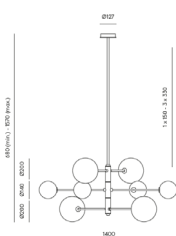

ATOM C1214/8

Specifications

Light source	8xG9 LED 5W 2700K (included)
Voltage	220-240V
Frequency	50/60Hz
Class	Type I
Energy Classification	A++
Protection	IP20

Packaging

Package(s)	1 box + 3 shade boxes
Measures (LxWxD)	123,5 x 52,5 x 24,5 cm
Weight (gross)	6,7 kg
Volume	0,159 CBM
HS Code	94051098.00

Finishes

Body	
Matt Black	1155€
Matt Brass	1290€
Shades (included)	
Opal	
Clear	
Dimmer possibilities (extra cost - consult us)	
5 x B005 (Dimmable) + Dimmer interface