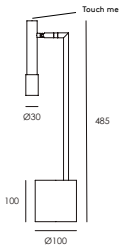

YCRO S1297

Specifications

Light source	Chip LED 8W 3000K dimmable
Voltage	220-240V-24V
Frequency	50/60 Hz
Class	Type II
Energy Classification	A++
Protection	IP20
Dimmer Touch Me on head	

Packaging

Package(s)	1 Box
Measures (LxWxD)	52 x 15 x 18 cm
Weight (gross)	3,1 kg
Volume	0,015 CBM
HS Code	94052099.00

Finishes

Marble	
Matt Black	
Metal	
Matt Brass	160€
Matt Brass	160€
Matt Black	
Dimmer Touch Me on head	
LED not replaceable by user