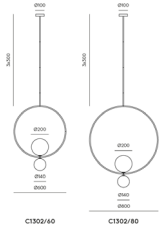

STRIP C1303

Specifications

Light source	GU10 LED 5W 2700K (included)
Voltage	220-240V
Frequency	50/60Hz
Class	Type I
Energy Classification	A++
Protection	IP20

Packaging

Package(s)	1 Box
Measures (LxWxD)	40 x 14 x 14 cm
Weight (gross)	3,2 kg
Volume	0,008 CBM
HS Code	94051098.00

Finishes

Matt black	198€
Aged gold	198€
Anthracite	198€
Rose Copper	198€

Dimmer possibilities (extra cost - consult us)

B161 (Dimmable) + Dimmable interface

LEVEL C1302

Specifications

Light source	2xG9 LED 5W 2700K (included)
Voltage	220-240V
Frequency	50/60Hz
Class	Type I
Energy Classification	A++
Protection	IP20

Packaging

C1302/60	
Package (s)	1 Box
Measures (L xW x D)	70 x 70 x 14 cm
Weight (gross)	2,3 kg
Volume	0,068 CBM
C1302/80	
Package (s)	1 Box
Measures (L xW x D)	90 x 90 x 14 cm
Weight (gross)	3,8kg
Volume	0,113 CBM
HS Code	94051098.00

Finishes

Matt Black	
Aged Gold	
C1302/60	288€
C1302/80	327€
Shade not included (see pag. 66)	
1302/200/OPAL	64€
1302/140/OPAL	35€
1302/200/TR (striped clear or smoked)	71€

Dimmer possibilities (extra cost - consult us)
2 x B005 (Dimmable) + Dimmable interface