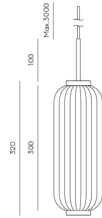

ELMA C1312/S

Specifications

Light source	LED strip 6W 2700K (Included)
Voltage	24V
Frequency	50/60Hz
Class	Type I
Energy Classification	A++
Protection	IP20

Packaging

Package(s)	1 Box
Measures (LxWxD)	42 x 22 x 21 cm
Weight (gross)	3 kg
Volume	0,019 CBM
HS Code	94051098.00

Finishes

Metal	
Black	206€
Aged Gold	206€
Glass	
Clear striped	
Dimmable TRIAC	
LED not replaceable by user