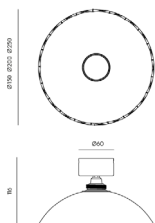

LOTTO A1174,A1175,A1176

Specifications

Light source	E14 LED 2W 2700K (included - B030)
Voltage	220-240V-24V
Frequency	50/60Hz
Class	Type I
Energy Classification	A++
Protection	IP20

Packaging

Package(s)	1 Box (depend size)
Measures (LxWxD)	44 x 30 x 30 cm
Weight (gross)	1,4 / 0,7 / 0,5 kg
Volume	0,021 CBM
HS Code	94051098.00

Finishes

Matt Brass	
Chrome	
Black / White	
Carving glass shade	
A1176 - 25 cm	158€
A1175 - 20 cm	147€
A1174 - 15 cm	125€
Dimmer possibilities (extra cost - consult us)	
E14 bulb (Dimmable) + Dimmer interface