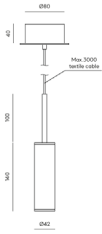

RONDO C1313

Specifications

Light source	Chip LED 5W 2700K (included)
Voltage	24V
Frequency	50/60Hz
Class	Type II
Energy Classification	A++
Protection	IP20

Packaging

Package(s)	1 Box
Measures (LxWxD)	12 x 24 x 12 cm
Weight (gross)	2,2 kg
Volume	0,004 CBM
HS Code	94051098.00

Finishes

Metal	167€
Matt Black	
Leather	
Brown	
Black	
Orange	
Dimmable TRIAC	
LED not replaceable by user