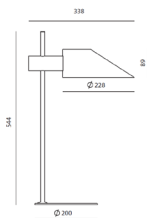

COHEN S1196

Specifications

Light source	E27 Max. 60W (not included)
Voltage	220-240V
Frequency	50/60Hz
Class	Type II
Energy Classification	A++
Protection	IP20

Packaging

Package(s)	1 Box
Measures (LxWxD)	61 x 33,5 x 14 cm
Weight (gross)	3,8 kg
Volume	0,029 CBM
HS Code	94052099.00

Finishes

Body	
Matt brass	
Shade and base	
Shiny white	233€
Shiny black	
Dimmer possibilities (extra cost - consult us)	
B211/11W (Dimmable) + Dimmer switch on cable