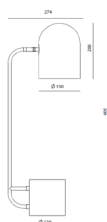

ABBACUS

S1258

Specifications

Light source	G9 LED 5W 2700K (included)
Voltage	220-240V
Frequency	50/60Hz
Class	Type II
Energy Classification	A++
Protection	IP20

Packaging

Package(s)	1 Box
Measures (LxWxD)	31,5 x 30,5 x 9,5 cm
Weight (gross)	3,9 kg
Volume	0,009 CBM
HS Code	94052099.00

Finishes

Matt black	343€
Matt brass	343€

Glass shade (included)

Opal	
Clear	

Dimmer possibilities (extra cost consult us)

B005 (Dimmable) + Dimmer switch on cable

ERTO

S1257

Specifications

Light source	G9 LED 5W 2700K (included)
Voltage	220-240V
Frequency	50/60Hz
Class	Type II
Energy Classification	A++
Protection	IP20

Packaging

Package(s)	1 Box
Measures (LxWxD)	65,5 x 31 x 12,5 cm
Weight (gross)	3 kg
Volume	0,025 CBM
HS Code	94052099.00

Finishes

Matt black	317€

Details - Matt brass

Compatible accessories (included):

Alabaster - 1096/25
Glass - 1223
Ceramica - 1097/20
Metal - 1038/25
Stripped metal - 1089/25

Dimmer possibilities (extra cost consult us)

B005 (Dimmable) + Dimmer switch on cable

MAHO

S1254

Specifications

Light source	COB LED 5W 3000K (included)
Voltage	24V
Frequency	50/60Hz
Class	Type II
Energy Classification	A++
Protection	IP20

Packaging

Package(s)	1 Box
Measures (LxWxD)	53,5 x 8,5 x 33 cm
Weight (gross)	2,4 kg
Volume	0,006 CBM
HS Code	94052099.00

Finishes

Body	
Matt black	
Head	
Matt brass	185€
Matt black	185€

LED not replaceable by user

Dimmer Touch Me on head

FICUS

S1243

Specifications

Light source	G9 LED 5W 2700K (included)
Voltage	220-240V
Frequency	50/60Hz
Class	Type II
Energy Classification	A++
Protection	IP20

Packaging

Package(s)	1 Box
Measures (LxWxD)	64 x 32,5 x 10,5 cm
Weight (gross)	4,2 kg
Volume	0,021 CBM
HS Code	94052099.00

Finishes

Body	281€
Matt black	
Shade and details	
Matt brass	

Dimmer possibilities (extra cost consult us)