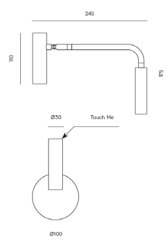

XAGO A1262

Specifications

Light source	S14D LED 16W 2700K TRIAC dimmable
Voltage	220-240V
Frequency	50/60Hz
Class	Type I
Energy Classification	A++
Protection	IP20

Packaging

Package(s)	1 Box
Measures (LxWxD)	104 x 16 x 24 cm
Weight (gross)	2,8 kg
Volume	0,040 CBM
HS Code	94051098.00

Finishes

Body	280€
Matt Black	
Aged Gold	
Acrylic	
Opal	
Dimmable	

ABBY

A1259/2 1259/4 A1259/6

Specifications

Light source	E27 Max. 60W (not included)
Voltage	220-240V
Frequency	50/60Hz
Class	Type I
Energy Classification	A++
Protection	IP20

Packaging

Package(s)	1 Box
Measures (LxWxD)	79 x 26 x 13 cm
Weight (gross)	2,3 kg
Volume	0,026 CBM
HS Code	94051098.00

Finishes

A1259/2 (2 lights)	
Gold	98€
Black	94€
A1259/4 (4 lights)	
Gold	209€
Black	195€
A1259/6 (6 lights)	
Gold	224€
Black	224€

Dimmer possibilities (extra cost - consult us)
4 ó 6 x (Dimmable) + Dimmer interface.

*Accessories and bulb NOT included

ABBACUS

A1258

Specifications

Light source	G9 LED 5W 2700K (included)
Voltage	220-240V
Frequency	50/60Hz
Class	Type I
Energy Classification	A++
Protection	IP20

Packaging

Package(s)	1 Box
Measures (LxWxD)	30 x 22 x 14 cm
Weight (gross)	0,8 kg
Volume	0,009 CBM
HS Code	94051098.00

Finishes

Body	242€
Matt Black	242€
Matt Brass	
Shade (included)	
Clear	
Opal	

Dimmer possibilities (extra cost - consult us)

B005 (Dimmable) + Dimmer interface

ERTO

A1257*

Specifications

Light source	G9 LED 5W 2700K (included)
Voltage	220-240V
Frequency	50/60Hz
Class	Type I
Energy Classification	A++
Protection	IP20

Packaging

Package(s)	1 Box
Measures (LxWxD)	20 x 20 x 20 cm
Weight (gross)	1,9 kg
Volume	0,008 CBM
HS Code	94051098.00

Finishes

Matt Black	180€
Details - Matt Brass	
Compatible accessories (NOT included):	
Alabaster - 1096/25	
Glass - 1223	
Ceramic - 1097/20	
Metal - 1038/25	
Stripped metal - 1089/25