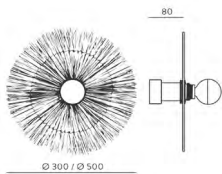

LAOS A1053 + 1141

Specifications

Light source	E27 Max. 60W (not included)
Voltage	220-240V
Frecuency	50/60Hz
Class	Type I
Energy Classification	A++
Protection	IP20

Packaging

Package(s)	1 Caja (1141) + 1 Caja (A1053)
Measures (LxWxD)	60x60x9 6 30x30x9 + 27x23x26 cm
Weight (gross)	0,9 / 0,6 kg
Volume	0,032 / 0,008 CBM
HS Code	94051098.00

Finishes

Fitting A1053	
5 cm - Shiny Gold / Chrome	62€
5 cm - Black / White	59€
10 cm - Shiny Gold / Chrome	77€
10 cm - Black / White	63€
Accessory 1141	
1141/30 - 30 cm	44€
1141/50 - 50 cm	55€

Dimmer possibilities (extra cost - consult us)

E27 bulb(Dimmable) + Dimmer interface

*Total price = Fitting A1053 + Accessory 1141