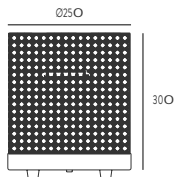

STAN

S1154

Specifications

Light source	E27 máx. 60W (not included)
Voltage	220-240V
Frecuency	50/60Hz
Class	Type II
Energy Classification	A++
Protection	IP20

Packaging

Package(s)	1 Box
Measures (LxWxD)	55 x 45 x 45 cm
Weight (gross)	2,8 kg
Volume	0,008 + 0,021 CBM
HS Code	94052099.00

Finishes

Metal	Ratan	
Matt brass	Natural	228€
Matt black	Matt black	228€

Dimmer possibilities (extra cost - consult us)

B211/11W (Dimmable) + Dimmer switch on cable