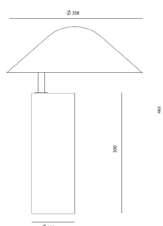

DAMO S1191

Specifications

Light source	E27 máx. 60W (not included)
Voltage	220-240V
Frequency	50/60Hz
Class	Type II
Energy Classification	A++
Protection	IP20

Packaging

Package(s)	1 Box
Measures (LxWxD)	55,5 x 52,5 x 20 cm
Weight (gross)	7,1 kg
Volume	0,059 CBM
HS Code	94052099.00

Finishes

Matt black	396€
Dimmer possibilities (extra cost - consult us)	
B211/11W (Dimmable) + Dimmer switch on cable