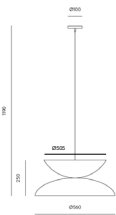

YOYO C1222

Specifications

Light source	3 x G9 3W 3000K (included)
Voltage	220-240V
Frequency	50/60Hz
Class	Type I
Energy Classification	A++
Protection	IP20

Packaging

Package(s)	1 Box
Measures (LxWxD)	90 x 57,5 x 59 cm
Weight (gross)	3,8 kg
Volume	0,305 CBM
HS Code	94051098.00

Finishes

Body	
Exterior Black	495€
Interior White	
Diffuser	
Gold	
Chrome	
Black/White	
Dimmer possibilities (extra cost - consult us)	
3 x B005 (Dimmable) + Dimmer interface