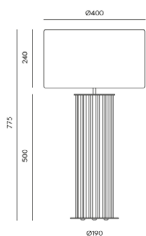

ONICA NAC114*

Specifications

Light source	E27 máx. 60W (not included)
Voltage	220-240V
Frecuency	50/60Hz
Class	Type II
Energy Classification	A++
Protection	IP20

Packaging

Package(s)	1 Box
Measures (LxWxD)	60 x 31 x 30 cm
Weight (gross)	2 kg
Volume	0,056 CBM
HS Code	94052099.00

Finishes

Metal	
Chrome / Shiny gold / Matt brass / Black / White	240€
Ceramic	
Other colour (off palette)	+40€
Shade NOT included	
Dimmer possibilities (extra cost - consult us)	
B057 (Dimmable) + Dimmer switch on cable