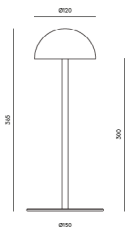

DUSSA S1307

Specifications

Light source	LED plate dimmable 9W 2700K
Voltage	24V
Frequency	50/60 Hz
Class	Type II
Energy Classification	A++
Protection	IP20

Packaging

Package(s)	1 Box
Measures (LxWxD)	28,5 x 17 x 40 cm
Weight (gross)	2,2 kg
Volume	0,018 CBM
HS Code	85131040.00

Finishes

Marble head	
Matt Black	
Matt White	
Travertine	
Change head finish	+60€
Body	
Aged Gold / Matt Black	186€
Dimmer on cable	
LED not replaceable by user