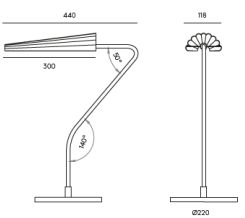

BION S1306

Specifications

Light source	G9 Bulb dimmable 5W 2700K (incl.)
Voltage	5 V, 1A
Frequency	50/60 Hz
Class	Type II
Energy Classification	A++
Protection	IP20

Packaging

Package(s)	1 Box
Measures (LxWxD)	58,5 x 56 x 10 cm
Weight (gross)	2,5 kg
Volume	0,032 CBM
HS Code	85131040.00

Finishes

Marble Bas	
Matt Black	273€
Body	
Aged Gold / Matt Black	
Shade	
Matt Black / Matt White