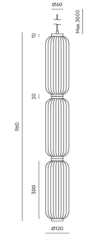

ELMA C1312/L

Specifications

Light source	LED strip 20W 2700K (Included)
Voltage	24V
Frequency	50/60Hz
Class	Type I
Energy Classification	A++
Protection	IP20

Packaging

Package(s)	1 Box
Measures (LxWxD)	65 x 65 x 24 cm
Weight (gross)	5,5 kg
Volume	0,019 CBM
HS Code	94051098.00

Finishes

Metal	
Black	568€
Aged Gold	
Glass	
Clear striped	
Dimmable TRIAC	
LED not replaceable by user