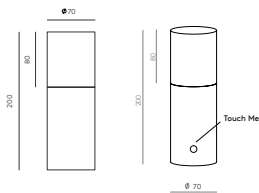

Specifications

Light source	G9 LED 5W 3000K (included)
Voltage	220-240V
Frequency	50/60Hz
Class	Type II
Energy Classification	A++
Protection	IP20

Touch Me on base

Packaging

Package(s)	1 Box
Measures (LxWxD)	22 x 11 x 12 cm
Weight (gross)	1,1 kg
Volume	0,003 CBM
HS Code	85131040.00
Battery Autonomy	
	5 hours - maximum intensity
	10 hours - medium intensity
	20 hours - low intensity
	2000 mAh

Finishes

Metal	USB	Cable
Matt bras	215€	160€
Matt black	185€	-
Head		
Alabaster		
LED not replaceable by user		
Approximate charging time when the battery is fully discharged is 10 hours.		
5 V charger and 1 m USB cable included.