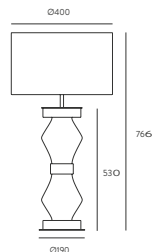

KITTA KITTA NAC108*

Specifications

Light source	E27 Max. 60W (no included)
Voltage	220-240V
Frecuency	50/60Hz
Class	Type II
Energy Classification	A++
Protection	IP20

Packaging

Package(s)	1 Box
Measures (LxWxD)	91 x 25 x 26 cm
Weight (gross)	3,3 kg
Volume	0,059 CBM
HS Code	94052099.00

Finishes

Metal	
Chrome / Shiny gold / Matt brass / Black / White	290€
Ceramic	
Palette colours	0€
Other colour (off palette)	+40€/color
Shade NOT included	
Dimmer possibilities (extra cost - consult us)	
B057 (Dimmable) + Dimmer switch on cable