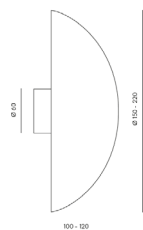

ALTUN A1120

Specifications

Light source	
A1120/15	LED plate 9W 2700K dimmable
A1120/22	LED plate 12W 32700K dimmable
Voltage	220-240V-24V
Frequency	50/60Hz
Class	Type I
Energy Classification	A++
Protection	IP20

Packaging

A1120/15	
Package(s)	1 Box
Measures (LxWxD)	20 x 20 x 12 cm
Weight (bruto)	1,4 kg
Volume	0,005 CBM
A1120/22	
Package(s)	1 Box
Measures (LxWxD)	25 x 25 x 15 cm
Weight (bruto)	1,7 kg
Volume	0,009 CBM
HS Code	94051098.00

Finishes

Canopy	
White	
Shade	
Matt Brass	
Matt Black	
Matt White	
A1120/15	140€
A1120/22	173€
Other colour	+40€ / color
Dimmable (LED NOT replaceable by user)	

FIND A1110