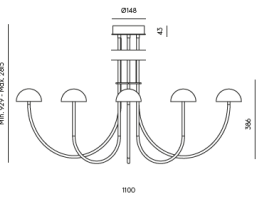

DUSSA C1307-6

Specifications

Light source	6 x LED plate 9W 2700K (included)
Voltage	24V
Frequency	50/60Hz
Class	Type II
Energy Classification	A++
Protection	IP20

Packaging

Package(s)	1 Box
Measures (LxWxD)	68 x 61 x 15,5 cm
Weight (gross)	8,5 kg
Volume	0,060 CBM
HS Code	94051098.00

Finishes

Body	Marble	
Aged Gold	Matt White	896€
Matt Black	Matt Black	896€
Matt Black	Travertine	896€

Dimmable DALI/PUSH

LED not replaceable by user

BION C1306/6