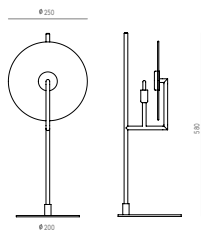

ABBACUS

S1258

Specifications

Light source	G9 LED 5W 2700K (included)
Voltage	220-240V
Frequency	50/60Hz
Class	Type II
Energy Classification	A++
Protection	IP20

Packaging

Package(s)	1 Box
Measures (LxWxD)	31,5 x 30,5 x 9,5 cm
Weight (gross)	3,9 kg
Volume	0,009 CBM
HS Code	94052099.00

Finishes

Matt black	343€
Matt brass	343€

Glass shade (included)

Opal	
Clear	

Dimmer possibilities (extra cost consult us)

B005 (Dimmable) + Dimmer switch on cable

ERTO

S1257

Specifications

Light source	G9 LED 5W 2700K (included)
Voltage	220-240V
Frequency	50/60Hz
Class	Type II
Energy Classification	A++
Protection	IP20

Packaging

Package(s)	1 Box
Measures (LxWxD)	65,5 x 31 x 12,5 cm
Weight (gross)	3 kg
Volume	0,025 CBM
HS Code	94052099.00

Finishes

Matt black	317€

Details - Matt brass

Compatible accessories (included):

Alabaster - 1096/25
Glass - 1223
Ceramica - 1097/20
Metal - 1038/25
Stripped metal - 1089/25

Dimmer possibilities (extra cost consult us)

B005 (Dimmable) + Dimmer switch on cable

MAHO

S1254

Specifications

Light source	COB LED 5W 3000K (included)
Voltage	24V
Frequency	50/60Hz
Class	Type II
Energy Classification	A++
Protection	IP20

Packaging

Package(s)	1 Box
Measures (LxWxD)	53,5 x 8,5 x 33 cm
Weight (gross)	2,4 kg
Volume	0,006 CBM
HS Code	94052099.00

Finishes

Body	
Matt black	
Head	
Matt brass	185€
Matt black	185€

LED not replaceable by user

Dimmer Touch Me on head

FICUS

S1243

Specifications

Light source	G9 LED 5W 2700K (included)
Voltage	220-240V
Frequency	50/60Hz
Class	Type II
Energy Classification	A++
Protection	IP20

Packaging

Package(s)	1 Box
Measures (LxWxD)	64 x 32,5 x 10,5 cm
Weight (gross)	4,2 kg
Volume	0,021 CBM
HS Code	94052099.00

Finishes

Body	281€
Matt black	
Shade and details	
Matt brass	

Dimmer possibilities (extra cost consult us)