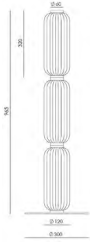

ELMA
P1312

Specifications

Light source	LED strip 20W 2700K (included)
Voltage	24V
Frecuency	50/60Hz
Class	Type I
Energy Classification	A++
Protection	IP20

Packaging

Package(s)	1 Box
Measures (LxWxD)	54 x 22,5 x 50 cm
Weight (gross)	7,3 kg
Volume	0,061 CBM
HS Code	94051098.00

Finishes

Metal	
Black	614€
Aged Gold	
Glass	
Clear ribbed	
Dimmable TRIAC	
LED not replaceable by user