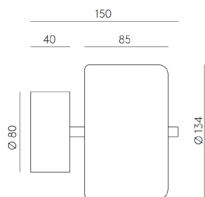

AORA A1129

Specifications

Light source	LED plate 7W 2700K
Voltage	220-240V
Frequency	50/60Hz
Class	Type I
Energy Classification	A++
Protection	IP20

Packaging

Package(s)	1 Box
Measures (LxWxD)	26 x 27 x 30 cm
Weight (gross)	2,2 kg
Volume	0,021 CBM
HS Code	94051098.00

Finishes

Body	
Shinny Gold	
Chrome	
White	138€
Black	
Ceramica (hand painted):	
Consult colour palette	
Off palette	+40€