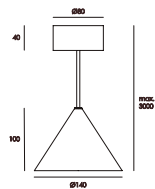

ICONIC C1300

Specifications

Light source	LED plate 7W 3000K dimmable
Voltage	220-240V-24V
Frequency	50/60Hz
Class	Type I
Energy Classification	A++
Protection	IP20

Packaging

Package(s)	1 Box
Measures (LxWxD)	20 x 20 x 25 cm
Weight (gross)	4,3 kg
Volume	0,010 CBM
HS Code	94051098.00

Finishes

Metal	
Black	185€
Aged gold	185€
Marble	
Finnish	

Dimmable TRIAC

LED not replaceable by user