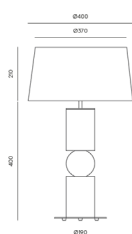

ALDA

S1108*

Specifications

Light source	E27 máx. 60W (not included)
Voltage	220-240V
Frecuency	50/60Hz
Class	Type II
Energy Classification	A++
Protection	IP20

Packaging

Package(s)	1 Box
Measures (LxWxD)	53 x 18 x 18 cm
Weight (gross)	5 kg
Volume	0,017 CBM
HS Code	94052099.00

Finishes

Metal	
Shinny gold/Matt brass/Chrome	242€
Matt black / Matt white	242€
Wood	Marble
Natural	Black, White
Black	Green, Brown
Other wood colour	+40€

Shade NOT included

Dimmer possibilities (extra cost consult us). B211/11W (Dimmable) + Dimmer switch on cable.