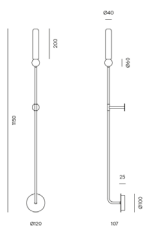

DELIE A1224/L

Specifications

Light source	G9 LED 5W 2700K (included)
Voltage	220-240V
Frequency	50/60Hz
Class	Type II
Energy Classification	A++
Protection	IP20

Packaging

Package(s)	1 Box
Measures (LxWxD)	61 x 42 x 11 cm
Weight (gross)	3,2 kg
Volume	0,028 CBM
HS Code	94051098.00

Finishes

Aged Gold / Black Marble	220€
Matt Black / White Marble	206€

Dimmer possibilities (extra cost - consult us)

B005 (Dimmable) + Dimmer interface