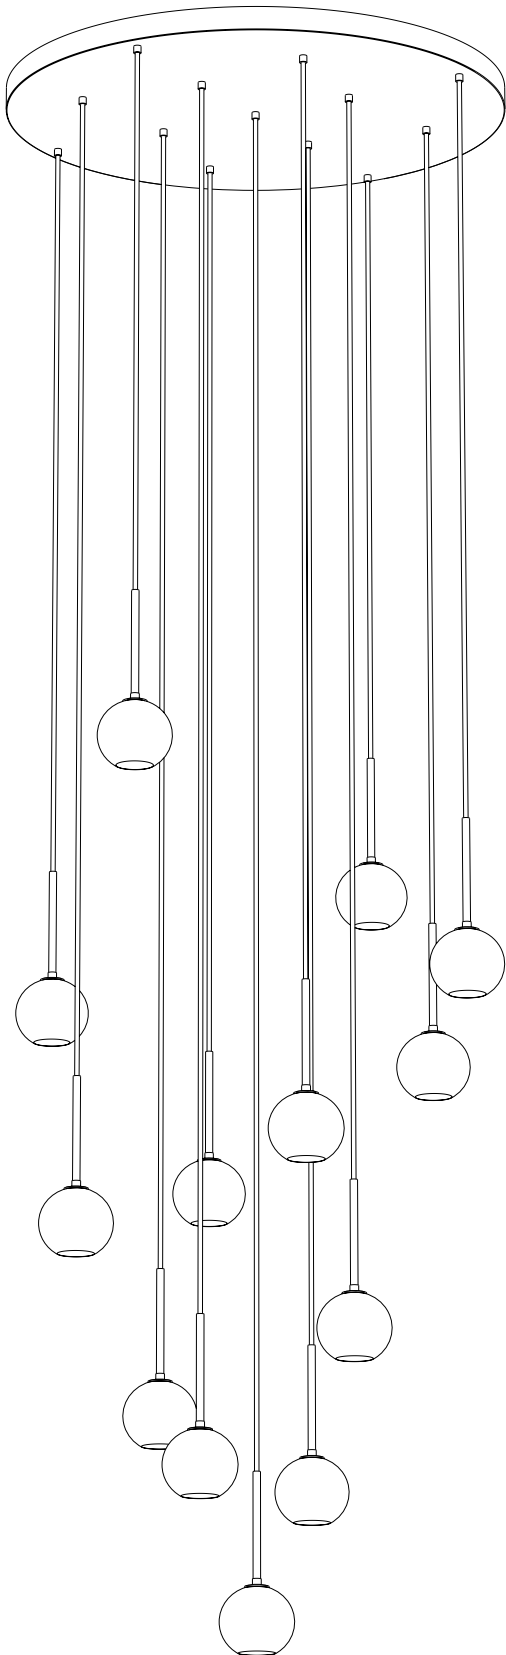

Composition E

Pendant: C1230

Units: 13

Canopy: M.F70

1.880€