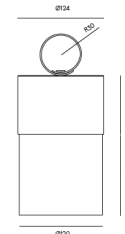

BORA NAC129*

Specifications

Light source	LED plate 3W 3000K (Included)
Voltage	5V
Frequency	50/60Hz
Class	Tipo III
Energy Classification	A++
Protection	IP20

Packaging

Package(s)	1 Box
Measures (LxWxD)	30 x 30 x 44 cm
Weight (gross)	4 kg
Volume	0,040 CBM
HS Code	94052099.00

Finishes

Metallic Cover	
Aged Gold	210€
Matt Black	210€
Ceramic cover	
Colour palette)	195€
Other colour (out of palette)	+40€

Clear stripped glass

Handle synthetic leather