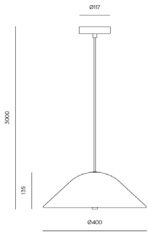

DAMO C1191

Specifications

Light source	2xE27 Max. 60W (not included)
Voltage	220-240V
Frequency	50/60Hz
Class	Type I
Energy Classification	A++
Protection	IP20

Packaging

Package(s)	1 Box
Measures (LxWxD)	45 x 45 x 24 cm
Weight (gross)	5,3 kg
Volume	0,048 CBM
HS Code	94051098.00

Finishes

Matt Black	303€
Matt Brass	349€

Dimmer possibilities (extra cost - consult us)

2 x E27 bulb (Dimmable) + Dimmer interface