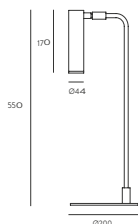

COHEN S1196

Specifications

Light source	E27 Max. 60W (not included)
Voltage	220-240V
Frequency	50/60Hz
Class	Type II
Energy Classification	A++
Protection	IP20

Packaging

Package(s)	1 Box
Measures (LxWxD)	61 x 33,5 x 14 cm
Weight (gross)	3,8 kg
Volume	0,029 CBM
HS Code	94052099.00

Finishes

Body	
Matt brass	
Shade and base	
Shiny white	233€
Shiny black	
Dimmer possibilities (extra cost - consult us)	
B211/11W (Dimmable) + Dimmer switch on cable	

MARU S1194

Specifications

Light source	Chip LED 3W 3150K
Voltage	220-240V-12V
Frequency	50/60Hz
Class	Type II
Energy Classification	A++
Protection	IP20

Packaging

Package(s)	1 Box
Measures (LxWxD)	62,5 x 24 x 10 cm
Weight (gross)	3 kg
Volume	0,015 CBM
HS Code	94052099.00

Finishes

Matt Black/Matt Brass	264€
Matt Black	242€
LED not replaceable by user	
NOT dimmable	

BOA S1193

Specifications

Light source	E27 Max. 60W (not included)
Voltage	220-240V
Frequency	50/60Hz
Class	Type II
Energy Classification	A++
Protection	IP20

Packaging

Package(s)	1 Box
Measures (LxWxD)	60 x 24 x 20 cm
Weight (gross)	3,2 kg
Volume	0,029 CBM
HS Code	94052099.00

Finishes

Body	
Matt black	244€
Shade (included)	
Matt black	
Matt brass	
Dimmer possibilities (extra cost - consult us)	
B211/11W (Dimmable) + Dimmer switch on cable	

DAMO S1191

Specifications

Light source	E27 máx. 60W (not included)
Voltage	220-240V
Frequency	50/60Hz
Class	Type II
Energy Classification	A++
Protection	IP20

Packaging

Package(s)	1 Box
Measures (LxWxD)	55,5 x 52,5 x 20 cm
Weight (gross)	7,1 kg
Volume	0,059 CBM
HS Code	94052099.00

Finishes

Matt black	396€
Dimmer possibilities (extra cost - consult us)	
B211/11W (Dimmable) + Dimmer switch on cable	

LALU S1189

Specifications