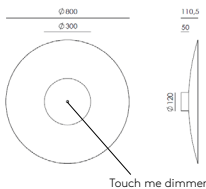

BIGCOSS

A1203/80