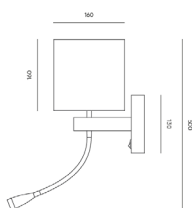

READ A1106/1+1

Specifications

Light source	E27 Max. 60W (no incl.) + LED 3W 3000K
Voltage	220-240V-12V
Frequency	50/60Hz
Class	Type I
Energy Classification	A++
Protection	IP20

Packaging

Package(s)	1 Box
Measures (LxWxD)	40 x 21 x 21 cm
Weight (gross)	1,5 kg
Volume	0,017 CBM
HS Code	94051098.00

Finishes

Chrome	132€
Textile White shade	
Chip LED - NOT dimmable	
LED not replaceable by user	
Dimmer possibilities (extra cost - consult us)	
B211/11W (Dimmable) + Dimmer interface	

CROPI A1100