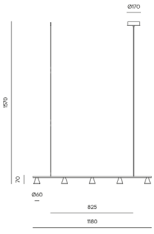

LYB C1274

Specifications

Light source	Chip LED 5X5W 3000K
Voltage	220-240V-24V
Frecuency	50/60Hz
Class	Type I
Energy Classification	A++
Protection	IP20

Packaging

Package(s)	1 Box
Measures (LxWxD)	129 x 14 x 16 cm
Weight (gross)	4,7 kg
Volume	0,029 CBM
HS Code	94051098.00

Finishes

Matt black	506€
Matt brass	563€

**LED not replaceable by user
Driver NOT dimmable**