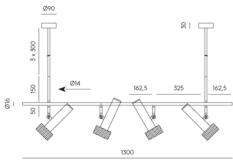

Specifications

Light source	4 x GU10 LED 5W 2700K (included)
Voltage	220-240V
Frecuency	50/60Hz
Class	Type I
Energy Classification	A++
Protection	IP20

Packaging

Package(s)	1 Box
Measures (LxWxD)	137 x 28,5 x 33 cm
Weight (gross)	8,1 kg
Volume	0,013 CBM
HS Code	94051098.00

Finishes

Estructure	
Matt Black	
Head	
Aged gold	528€
Anthracite	528€
Alabaster/head	+36€/head
Dimmer possibilities (extra cost - consult us)	
4 x B161 (Dimmable) + Dimmable interface