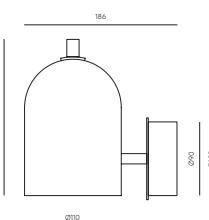

PORTA A1290

Specifications

Light source	LED plate 9W 2700K dimmable
Voltage	220-240V-24V
Frecuency	50/60Hz
Class	Type I
Energy Classification	A++
Protection	IP20

Packaging

Package(s)	1 Box
Measures (LxWxD)	37 x 26 x 18 cm
Weight (gross)	1,9 kg
Volume	0,017 CBM
HS Code	94051098.00

Finishes

Metal	190€
Matt Black	
Shade	
Smoked black	
TRIAC Dimmable