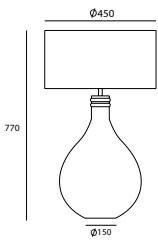

SAM
NAC093*

Specifications

Light source	E27 máx. 60W (not included)
Voltage	220-240V
Frequency	50/60Hz
Class	Type II
Energy Classification	A++
Protection	IP20

Packaging

Package(s)	1 Box
Measures (LxWxD)	50 x 48 x 48 cm
Weight (gross)	4,5 kg
Volume	0,139 CBM
HS Code	94052099.00

Finishes

Wood	
Walnut	
Recycled glass	
Blue	231€
Brown	231€
Shade NOT included	
Dimmer possibilities (extra cost - consult us)	
B057 (Dimmable) + Dimmer switch on cable