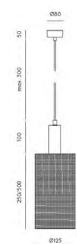

HAT C1291

Specifications

Light source	LED plate 9W 2700K dimmable
Voltage	24V
Frecuency	50/60Hz
Class	Type I
Energy Classification	A++
Protection	IP20

Packaging

Package(s)	1 Box
Measures (LxWxD)	47 x 47 x 21 cm
Weight (gross)	4,1 kg
Volume	0,046 CBM
HS Code	94051098.00

Finishes

Metal shade	Marble	
Aged gold	Matt Black	380€
Matt black	Matt Black	380€
Matt white	Matt White	380€

Dimmable TRIAC

LED not replaceable by user

HAT C1291/S

Specifications

Light source	LED plate 9W 3000K dimmable
Voltage	220-240V-24V
Frecuency	50/60Hz
Class	Type I
Energy Classification	A++
Protection	IP20

Packaging

Package(s)	1 Box
Measures (LxWxD)	47 x 47 x 21 cm
Weight (gross)	4,1 kg
Volume	0,046 CBM
HS Code	94051098.00

Finishes

Metallic shade	
Matt Black	360€

Dimmable TRIAC

LED not replaceable by user

PORTA L C1290/L

Specifications

Light source	LED plate 9W 2700K dimmable
Voltage	220-240V-24V
Frecuency	50/60Hz
Class	Type I
Energy Classification	A++
Protection	IP20

Packaging

Package(s)	1 Box
Measures (LxWxD)	40 x 40 x 48 cm
Weight (gross)	3,2 kg
Volume	0,077 CBM
HS Code	94051098.00

Finishes

Metal	239€
Matt Black	

Shade

Black smoked

Dimmable TRIAC

LED not replaceable by user

MIRO C1289*

Specifications

Light source	G9 LED 5W 2700K (included)
Voltage	220-240V
Frecuency	50/60Hz
Class	Type I
Energy Classification	A++
Protection	IP20

Packaging

Package(s)	1 Box
Measures (LxWxD)	30 x 17 x 17 cm
Weight (gross)	2,3 kg
Volume	0,008 CBM
HS Code	94051098.00

Finishes

Matt black	123€

Opal glass shade included

Compatible accessories (NOT included, see page 57):

Alabaster - 1289/20/A
Ceramic - 1097/20
Stripped metal disc-1089/25
Glass - 1223
Metal - 1289/20

Dimmer possibilities (extra cost - consult us)

B005 (Dimmable) + Dimmable interface

MIRO C1289/6*

Specifications