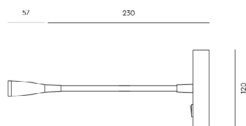

Specifications

Light source	Chip LED 3W 3000K
Voltage	220-240V-12V
Frequency	50/60Hz
Class	Type I
Energy Classification	A++
Protection	IP20

Packaging

Package(s)	1 Box
Measures (LxWxD)	37 x 14 x 12 cm
Weight (gross)	1,1 kg
Volume	0,006 CBM
HS Code	94051098.00

Finishes

Chrome	100€
Chip LED - NOT dimmable	
LED not replaceable by user