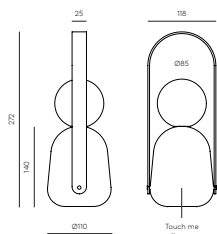

NANO S1294

Specifications

Light source	COB LED 3W, 3000K
Voltage	3,7V 2000 mAh
Frequency	50/60Hz
Class	Type III
Energy Classification	A++
Protection	IP20
Touch Me in base	

Packaging

Package(s)	1 Box
Measures (LxWxD)	25 x 32 x 16 cm
Weight (gross)	5,8 kg
Volume	0,013 CBM
HS Code	85131040.00
Battery Autonomy	5 horas - maximum intensity 10 horas - medium intensity 20 horas - low intensity 2000 mAh

Finishes

Marble	
Matt Black	
Metal (Details)	
Matt Brass	303€
Glass shade	
Opal	
Dimmer Touch Me	
Portable and rechargeable Wireless charger included	
LED not replaceable by user