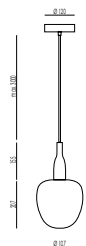

C1012 C1012

Specifications

Light source	E27 3W 2700K (included)
Voltage	220-240V
Frecuency	50/60Hz
Class	Type I
Energy Classification	A++
Protection	IP20

Packaging

Package(s)	1 Box
Measures (LxWxD)	58 x 50 x 48 cm
Weight (gross)	0,9 kg
Volume	0,139 CBM
HS Code	94051098.00

Finishes

C1012 single pendant	50€
Matt black	
B055 bulb (Dimmable)	
Clear	34€
Grey smoked	34€

Dimmer possibilities (extra cost - consult us)