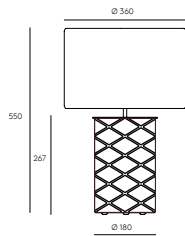

SHADOW NAC112*

Specifications

Light source	E27 máx. 60W (not included)
Voltage	220-240V
Frecuency	50/60Hz
Class	Type II
Energy Classification	A++
Protection	IP20

Packaging

Package(s)	1 Box
Measures (LxWxD)	91 x 25 x 26 cm
Weight (gross)	2,6 kg
Volume	0,059 CBM
HS Code	94052099.00

Finishes

Metal	
Chrome / Shiny gold / Matt brass / Black / White	180€
Ceramic	
Palette colours	0€
Other colour (off palette)	+40€
Shade NOT included	
Dimmer possibilities (extra cost - consult us)	
B057 (Dimmable) + Dimmer switch on cable