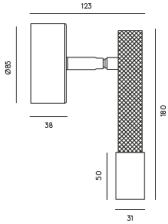

YCRO T1297

Specifications

Light source	Chip LED 8W 3000K (included)
Voltage	24V
Frecuency	50/60Hz
Class	Type I
Energy Classification	A++
Protection	IP20

Packaging

Package(s)	1 Box
Measures (LxWxD)	23 x 15 x 11 cm
Weight (gross)	1 kg
Volume	0,004 CBM
HS Code	94051098.00

Finishes

Metal	
Matt Black / Matt Brass	108€
Matt Black / Matt Black	108€
Dimmable TRIAC	

YCRO T1297/4