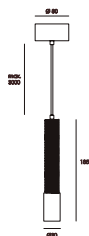

YCRO C1297

Specifications

Light source	Chip LED 8W 3000K dimmable
Voltage	24V
Frecuency	50/60Hz
Class	Type I
Energy Classification	A++
Protection	IP20

Packaging

Package(s)	1 Box
Measures (LxWxD)	25 x 10 x 10 cm
Weight (gross)	2,3 kg
Volume	0,003 CBM
HS Code	94051098.00

Finishes

Matt black	107€
Matt brass	107€
Dimmable TRIAC	
LED not replaceable by user