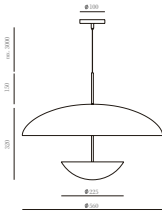

DAMO C1191

Specifications

Light source	2xE27 Max. 60W (not included)
Voltage	220-240V
Frequency	50/60Hz
Class	Type I
Energy Classification	A++
Protection	IP20

Packaging

Package(s)	1 Box
Measures (LxWxD)	45 x 45 x 24 cm
Weight (gross)	5,3 kg
Volume	0,048 CBM
HS Code	94051098.00

Finishes

Matt Black	303€
Matt Brass	349€

Dimmer possibilities (extra cost - consult us)

2 x E27 bulb (Dimmable) + Dimmer interface

ELLA C1158

Specifications

Light source	LED plate 9W 2700K
Voltage	220-240V, 24V
Frequency	50/60Hz
Class	Type I
Energy Classification	A++
Protection	IP20

Packaging

Package(s)	1 Box
Measures (LxWxD)	91 x 25 x 26 cm
Weight (gross)	1,1 kg
Volume	0,059 CBM
HS Code	94051098.00

Finishes

Metal	
Matt black	336€
Interior diffuser	
Matt black	
Matt brass	

Dimmable

CHAPEAU C1157

Specifications

Light source	E27 Max. 60W (not included)
Voltage	230V
Frequency	50/60Hz
Class	Type II
Energy Classification	A++
Protection	IP20

Packaging

Package(s)	1 Box
Measures (LxWxD)	56 x 56 x 39 cm
Weight (gross)	2,8 kg
Volume	0,122 CBM
HS Code	94051098.00

Finishes

Metal	
Black	218€
Matt Brass/ Shiny Gold	218€
Chrome	218€
Ceramic	
Palette colours	0€
Other colour (off palette)	+40€

Dimmer possibilities (extra cost - consult us)

B057 (Dimmable) + Dimmer interface

ENDO C1156/6

Specifications

Light source	6 x G9 LED 5W 2700K (included)
Voltage	220-240V
Frequency	50/60Hz
Class	Type I
Energy Classification	A++
Protection	IP20

Packaging

Package(s)	1 Box
Measures (LxWxD)	138 x 48 x 22,5 cm
Weight (gross)	9,2 kg
Volume	0,150 CBM
HS Code	94051098.00

Finishes

**Matt Black	694€
**Chrome	
Opal shades included in box	
** Until stock last	

Dimmer possibilities (extra cost - consult us)

6 x B005 (Dimmable) + Dimmer interface

PTAN C1154

Specifications