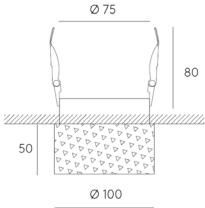

FOCUS T1279

Specifications

Light source	GU10 5W 2700K (included)
Voltage	220-240V
Frecuency	50/60Hz
Class	Type I
Energy Classification	A++
Protection	IP20

Packaging

Package(s)	1 Box
Measures (LxWxD)	23 x 27 x 23 cm
Weight (gross)	1,9 kg
Volume	0,019 CBM
HS Code	94051098.00

Finishes

Matt Black	125€
Aged Gold	
Antracite	
Alabaster	
Dimmer possibilities (extra cost - consult us)	
GU10 bulb (Dimmable) + Dimmer interface	
Built in lamp	
Surface hole (Diam. 75 mm)	
Space required behind the surface (80mm)