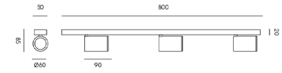

NOON T1278/3

Specifications

Light source	3 x GU10 LED 5W 3000K (included)
Voltage	220-240V
Frecuency	50/60Hz
Class	Type I
Energy Classification	A++
Protection	IP20

Packaging

Package(s)	1 Box
Measures (LxWxD)	84,5 x 11,5 x 10 cm
Weight (gross)	2,1 kg
Volume	0,009 CBM
HS Code	94051098.00

Finishes

Metal	
Matt Black	156€
Bluing	156€
Dimmable TRIAC