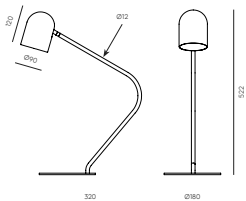

PIPE S1293

Specifications

Light source	GU10 LED 5W 3000K dimmable (incl.)
Voltage	220-240 V
Frequency	50/60Hz
Class	Type II
Energy Classification	A++
Protection	IP20
Dimmer on cable	

Packaging

Package(s)	1 Box
Measures (LxWxD)	62 x 37 x 15 cm
Weight (gross)	3,1 kg
Volume	0,035 CBM
HS Code	9452099.00

Finishes

Matt Black	
	174€
Dimmable (dimmable bulb included and dimmer on cable)