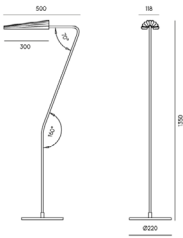

BION
P1306

Specifications

Light source	G9 LED 5W 2700K dimmable (incl.)
Voltage	220-240V
Frecuency	50/60Hz
Class	Type II
Energy Classification	A++
Protection	IP20

Packaging

Package(s)	1 Box
Measures (LxWxD)	138 x 46 x 10 cm
Weight (gross)	4 kg
Volume	0,063 CBM
HS Code	94051098.00

Finishes

Body	
Aged Gold	364€
Texturized matt Black	
Base	
Matt Black marble	
Foot dimmer	

FITO
P1286

Specifications

Light source	T8 LED 14W 3000K (included)
Voltage	220-240V
Frecuency	50/60Hz
Class	Type II
Energy Classification	A++
Protection	IP20

Packaging

Package(s)	1 Box
Measures (LxWxD)	148 x 30 x 37 cm
Weight (gross)	4,9 kg
Volume	0,016 CBM
HS Code	94051098.00

Finishes

Rack	
Matt Brass	407€
Body	
Matt Black	
Base	
Matt Black marble	
NOt dimmable	

FOCUS
P1279

Specifications

Light source	GU10 LED 5W 2700K (included)
Voltage	220-240V
Frecuency	50/60Hz
Class	Type II
Energy Classification	A++
Protection	IP20

Packaging

Package(s)	1 Box
Measures (LxWxD)	81 x 31 x 16 cm
Weight (gross)	5,4 kg
Volume	0,055 CBM
HS Code	94051098.00

Finishes

Body	
Matt Black	
Head	
Aged gold	294€
Anthracite	294€
Black	294€
Alabaster/head	+36€
Dimmer possibilities (extra cost - consult us)	
B161 (Dimmable) + Dimmer on cable	

NOOI
P1276

Specifications

Light source	T8 LED 14W 3000K (included)
Voltage	220-240V
Frecuency	50/60Hz
Class	Type II
Energy Classification	A++
Protection	IP20

Packaging

Package(s)	1 Box
Measures (LxWxD)	115 x 29 x 25 cm
Weight (gross)	3,4 kg
Volume	0,082 CBM
HS Code	94051098.00

Finishes

Body	
Matt Black	360€
Shade	
Linen textile	
Dimmer on cable