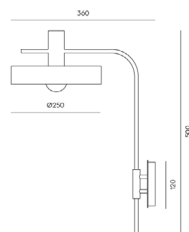

FLEXI LEATHER

A1248

Specifications

Light source	Chip LED 3W 2700K
Voltage	220-240V
Frecuency	50/60Hz
Class	Type I
Energy Classification	A++
Protection	IP20

Packaging

Package(s)	1 Box
Measures (LxWxD)	60 x 31 x 18 cm
Weight (gross)	1,6 kg
Volume	0,033 CBM
HS Code	94051098.00

Finishes

A1248	151€
Matt Brass - Dark leather	
NOT dimmable	
LED not replaceable by user	

FICUS

A1243

Specifications

Light source	G9 LED 5W 2700K (included)
Voltage	220-240V
Frecuency	50/60Hz
Class	Type I
Energy Classification	A++
Protection	IP20

Packaging

Package(s)	1 Box
Measures (LxWxD)	36 x 26 x 12 cm
Weight (gross)	1,8 kg
Volume	0,011 CBM
HS Code	94051098.00

Finishes

Body	180€
Matt Brass	
Shade	
Matt Black	
Dimmer possibilities (extra cost - consult us)	
B005 (Dimmable) + Dimmer interface	

LUCA

A1237

Specifications

Light source	E27 Max. 60W (not included)
Voltage	220-240V
Frecuency	50/60Hz
Class	Type I
Energy Classification	A++
Protection	IP20

Packaging

Package(s)	1 Box
Measures (LxWxD)	32 x 26,5 x 17,5 cm
Weight (gross)	1,6 kg
Volume	0,015 CBM
HS Code	94051098.00

Finishes

Matt Black	126€
Dimmer possibilities (extra cost - consult us)	
B211/11W (Dimmable) + Dimmer interface	

LITA

A1230

Specifications

Light source	Chip LED integrated 3W 3000K
Voltage	220-240V, 12V
Frecuency	50/60Hz
Class	Type I
Energy Classification	A++
Protection	IP20

Packaging

Package(s)	1 Box
Measures (LxWxD)	61 x 42 x 11 cm
Weight (gross)	3,2 kg
Volume	0,028 CBM
HS Code	94051098.00

Finishes

Head	121€
Walnut wood	
Black walnut wood	
Body and base	
Matt Black	
Chromed swivel	
Dimmer Touch Me on canopy	
LED not replaceable by user	

NERA

A1229

Specifications

Light source	Chip LED 8W 3000K
Voltage	220-240V, 12V
Frecuency	50/60Hz
Class	Type I
Energy Classification	A++
Protection	IP20

Packaging