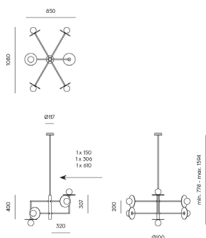

MIRO C1289/6*

Specifications

Light source	6xG9 LED 5W 2700K (included)
Voltage	220-240V
Frecuency	50/60Hz
Class	Type I
Energy Classification	A++
Protection	IP20

Packaging

Package(s)	1 Box
Measures (LxWxD)	59 x 20 x 69,5 cm
Weight (gross)	6,2 kg
Volume	0,080 CBM
HS Code	94051098.00

Finishes

Matt black	1100€

Opal glass shade included

Compatible accessories (NOT included, see page 57):

Alabaster - 1289/20/A
Ceramic - 1097/20
Stripped metal disc-1089/25
Glass - 1223
Metal - 1289/20

Dimmer possibilities (extra cost - consult us)

6 x B005 (Dimmable) + Dimmable interface

FITO C1286

Specifications

Light source	E27 (no included)
Voltage	220-240V
Frecuency	50/60Hz
Class	Type II
Energy Classification	A++
Protection	IP20

Packaging

Package(s)	1 Box (depend size)
Measures (LxWxD)	55x13x13 / 30x13x13 cm
Weight (gross)	2,1 / 1,8 kg
Volume	0,009 / 0,005 CBM
HS Code	94051098.00

Finishes

Body	
Matt Brass	
Rack	
Matt Black or Matt White	
C1286/50 - 50 cm	205€
C1286/25 - 25 cm	156€

Dimmer possibilities (extra cost - consult us)

E27 bulb (Dimmable) + Dimmable interface