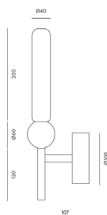

DELIE A1224

Specifications

Light source	G9 LED 5W 2700K (included)
Voltage	220-240V
Frequency	50/60Hz
Class	Type II
Energy Classification	A++
Protection	IP20

Packaging

Package(s)	1 Box
Measures (LxWxD)	22 x 14 x 26 cm
Weight (gross)	3,2 kg
Volume	0,008 CBM
HS Code	94051098.00

Finishes

Aged Gold / Black Marble	154€
Matt Black / White Marble	149€

Dimmer possibilities (extra cost - consult us)

B005 (Dimmable) + Dimmer interface