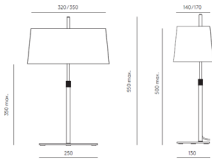

Specifications

Light source	2 x E14 máx. 40W (not included)
Voltage	220-240V
Frequency	50/60Hz
Class	Type II
Energy Classification	A++
Protection	IP20

Packaging

Package(s)	1 Box
Measures (LxWxD)	72 x 25 x 20 cm
Weight (gross)	3,8 kg
Volume	0,036 CBM
HS Code	94052099.00

Finishes

Nickel / Smooth black shade	253€
Nickel / Smooth white shade	253€

Dimmer possibilities (extra cost - consult us)

2 x B116-2 (Dimmable) + Dimmer switch on cable