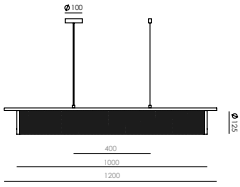

FITO L C1286/L

Specifications

Light source	T8 LED 14W 3000K (included)
Voltage	220-240V
Frequency	50/60Hz
Class	Type I
Energy Classification	A++
Protection	IP20

Packaging

Package(s)	1 Box
Measures (LxWxD)	148 x 20 x 20 cm
Weight (gross)	4,1 kg
Volume	0,059 CBM
HS Code	94051098.00

Finishes

Rack	
Matt Brass	363€
Body	
Matt Black	
NOT dimmable