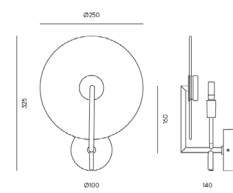

ERTO

A1257*

Specifications

Light source	G9 LED 5W 2700K (included)
Voltage	220-240V
Frequency	50/60Hz
Class	Type I
Energy Classification	A++
Protection	IP20

Packaging

Package(s)	1 Box
Measures (LxWxD)	20 x 20 x 20 cm
Weight (gross)	1,9 kg
Volume	0,008 CBM
HS Code	94051098.00

Finishes

Matt Black	180€
Details - Matt Brass	
Compatible accessories (NOT included):	
Alabaster - 1096/25	
Glass - 1223	
Ceramic - 1097/20	
Metal - 1038/25	
Stripped metal - 1089/25	

Dimmer possibilities (extra cost - consult us)

B005 (Dimmable) + Dimmer interface