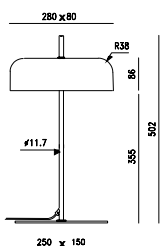

ATIL

S1281

Specifications

Light source	G9 LED 2x5W 2700K (included)
Voltage	220-240V
Frequency	50/60Hz
Class	Type II
Energy Classification	A++
Protection	IP20

Packaging

Package(s)	1 Box
Measures (LxWxD)	60 x 30 x 21 cm
Weight (gross)	3,5 kg
Volume	0,038 CBM
HS Code	9452099.00

Finishes

Shade (included)	
Opal	
Base and body	
Matt brass	376€
Matt black	338€
Dimmer possibilities (extra cost - consult us)	
2 x B005 (Dimmable) + Dimmer switch on cable