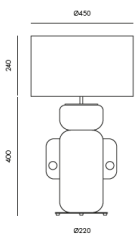

ENA NAC121*

Specifications

Light source	E27 Max. 60W (not included)
Voltage	220-240V
Frecuency	50/60Hz
Class	Type II
Energy Classification	A++
Protection	IP20

Packaging

Package(s)	1 Box
Measures (LxWxD)	60 x 31 x 30 cm
Weight (gross)	2,4 kg
Volume	0,056 CBM
HS Code	94052099.00

Finishes

Metal	
Chrome / Shinny gold / Matt brass / Black / White	226,6€
Ceramic	
Other colour (off palette)	+40€

Shade NOT included

Dimmer possibilities (extra cost - consult us)
B057 (Dimmable) + Dimmer switch on cable