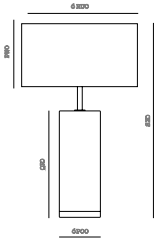

CAND S1107*

Specifications

Light source	E27 máx. 60W (not included)
Voltage	220-240V
Frequency	50/60Hz
Class	Type II
Energy Classification	A++
Protection	IP20

Packaging

Package(s)	1 Box
Measures (LxWxD)	53 x 18 x 18 cm
Weight (gross)	5 kg
Volume	0,017 CBM
HS Code	94052099.00

Finishes

Aged gold / Black marble	226€
Aged gold / Green marble **	226€
Chrome / White marble **	226€

** While stocks last

Shade NOT included

Dimmer possibilities (extra cost - consult us)

B211/11W (Dimmable) + Dimmer switch on cable

ONA S1029