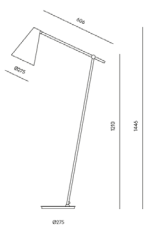

BOA P1193

Specifications

Light source	E27 Max. 60W (not included)
Voltage	220-240V
Frecuency	50/60Hz
Class	Type II
Energy Classification	A++
Protection	IP20

Packaging

Package(s)	1 Box
Measures (LxWxD)	130 x 40 x 26 cm
Weight (gross)	12,1 kg
Volume	0,135 CBM
HS Code	94051098.00

Finishes

Body	
Matt Black	499€
Shade	
Matt Brass	
Matt Black	
Dimmer possibilities (extra cost - consult us)	
B211/11W (Dimmable) + Dimmer on cable