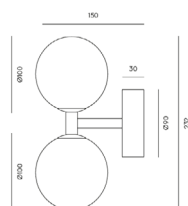

DALT A1280

Specifications

Light source	G9 LED 5W 2700K (included)
Voltage	220-240V
Frequency	50/60Hz
Class	Type I
Energy Classification	A++
Protection	IP20

Packaging

Package(s)	1 Box
Measures (LxWxD)	36 x 17,9 x 22,5 cm
Weight (gross)	2,3 kg
Volume	0,013 CBM
HS Code	94051098.00

Finishes

Matt black / White marble	170€
Matt black / Black marble	170€
Aged gold / Green marble	170€
Dimmer possibilities (extra cost - consult us)	
B005 bulb (Dimmable) + Dimmer interface