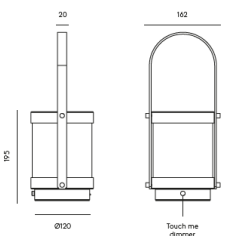

BALLY S1305

Specifications

Light source	Chip LED Dimmable 5W 3000K (incl.)
Voltage	5 V, 1A
Frequency	50/60 Hz
Class	Type III
Energy Classification	A++
Protection	IP20

Packaging

Package(s)	1 Box
Measures (LxWxD)	41,5 x 19 x 19 cm
Weight (gross)	2 kg
Volume	0,015 CBM
HS Code	85131040.00
Battery Autonomy	

Finishes

Base	
Matt Black	185€
Handle	
Sitetic leather	
Glass	
Clear striped	
LED not replaceable by user.	
Approximate charging time when the battery is fully discharged is 3 hours.	
5V Charger and 1m USB type C cable included.