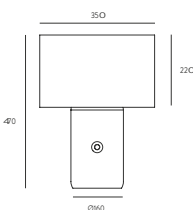

SAND

S1109

Specifications

Light source	E27 máx. 40W (included)
Voltage	220-240V
Frecuency	50/60Hz
Class	Type II
Energy Classification	A++
Protection	IP20

Packaging

Package(s)	1 Box
Measures (LxWxD)	45 x 39,5 x 39,5 cm
Weight (gross)	6,4 kg
Volume	0,072 CBM
HS Code	94052099.00

Finishes

Grey terrazo	210€

Shade included

Dimmer on base

Dimmable bulb included