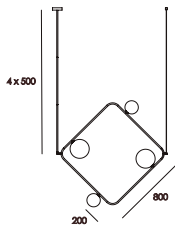

GRUYE C1301

Specifications

Light source	4xG9 LED 5W 2700K (included)
Voltage	220-240V
Frequency	50/60Hz
Class	Type I
Energy Classification	A++
Protection	IP20

Packaging

Package(s)	1 Box
Measures (LxWxD)	90 x 90 x 14 cm
Weight (gross)	5,3 kg
Volume	0,113 CBM
HS Code	94051098.00

Finishes

Matt black	326€
Aged gold	326€
Shade NOT included (see pag. 66)	
1302/140/OPAL	64€
1302/200/OPAL	35€
1302/200/TR	71€

Dimmer possibilities (extra cost - consult us)
4 x B005 (Dimmable) + Dimmable interface