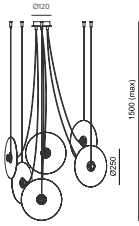

FEST C1223

Specifications

Light source	6 x E27 Max. 60W (not included)
Voltage	220-240V
Frequency	50/60Hz
Class	Type I
Energy Classification	A++
Protection	IP20

Packaging

Package(s)	1 Box
Measures (LxWxD)	41 x 40 x 45 cm
Weight (gross)	1,5 kg
Volume	0,074 CBM
HS Code	94051098.00

Finishes

Cable	
Black	644€
Copper	
Glasses 1223 (included)	
Turquoise	
Dark blue	
Amber	
Brown	
Pink	
Dimmer possibilities (extra cost consult us)	
6 x E27 bulb (Dimmable) + Dimmer interface.	

YOYO C1222

Specifications

Light source	3 x G9 3W 3000K (included)
Voltage	220-240V
Frequency	50/60Hz
Class	Type I
Energy Classification	A++
Protection	IP20

Packaging

Package(s)	1 Box
Measures (LxWxD)	90 x 57,5 x 59 cm
Weight (gross)	3,8 kg
Volume	0,305 CBM
HS Code	94051098.00

Finishes

Body	
Exterior Black	495€
Interior White	
Diffuser	
Gold	
Chrome	
Black/White	
Dimmer possibilities (extra cost - consult us)	
3 x B005 (Dimmable) + Dimmer interface	

HELMET C1221

Specifications

Light source	E27 COB LED 3W 3000K (included)
Voltage	220-240V
Frequency	50/60Hz
Class	Type I
Energy Classification	A++
Protection	IP20

Packaging

Package(s)	1 Box
Measures (LxWxD)	27 x 23 x 26 cm
Weight (gross)	0,9 kg
Volume	0,016 CBM
HS Code	94051098.00

Finishes

Body	
Gold	160€
Matt Black	160€
Chrome	160€
Bulb (included)	
B033/COB Opal (standar)	
B034/COB Clear	
Dimmable	

LIND C1220

Specifications

Light source	G9 LED 5W 2700K (included)
Voltage	220-240V
Frequency	50/60Hz
Class	Type I
Energy Classification	A++
Protection	IP20

Packaging

Package(s)	1 Box
Measures (LxWxD)	30,5 x 21,5 x 14 cm
Weight (gross)	2,3 kg
Volume	0,012 CBM
HS Code	94051098.00

Finishes

Matt Brass	138€
Alabaster	
Dimmer possibilities (extra cost - consult us)	
B005 (Dimmable) + Dimmer interface	

BALL C1215

Specifications