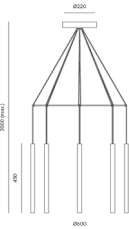

MIKA MULTI C1204/8

Specifications

Light source	8 x Chip LED 3W 2700K
Voltage	220-240V-24V
Frequency	50/60Hz
Class	Type I
Energy Classification	A++
Protection	IP20

Packaging

Package(s)	1 Box
Measures (LxWxD)	69 x 20,5 x 11 cm
Weight (gross)	7,2 kg
Volume	0,015 CBM
HS Code	94051098.00

Finishes

Canopy and hoop	
Matt Black	955€
Body	
Shinny Gold	
Matt White	
Matt Black	
Bronze / Body	

Dimmable TRIAC
LED not replaceable by user