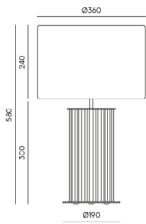

SONICA NAC116*

Specifications

Light source	E27 máx. 60W (not included)
Voltage	220-240V
Frecuency	50/60Hz
Class	Type II
Energy Classification	A++
Protection	IP20

Packaging

Package(s)	1 Box
Measures (LxWxD)	91 x 25 x 26 cm
Weight (gross)	2,4 kg
Volume	0,059 CBM
HS Code	94052099.00

Finishes

Metal	
Chrome/Shiny gold/Matt brass	225€
Black/White	
Ceramic	
Other colour (off palette)	+40€
Shade NOT included	
Dimmer possibilities (extra cost - consult us)	
B057 (Dimmable) + Dimmer switch on cable