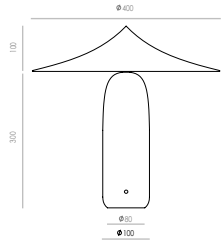

PORTA

S1290

Specifications

Light source	LED plate 9W 2700K
Voltage	220-240V - 24V
Frequency	50/60Hz
Class	Type II
Energy Classification	A++
Protection	IP20

Packaging

Package(s)	1 Box
Measures (LxWxD)	60 x 30 x 21 cm
Weight (gross)	3,5 kg
Volume	0,038 CBM
HS Code	94052099.00

Finishes

Metal	
Matt Black	229€
Stripped glass shade	
Smoked grey	
LED not replaceable by user	

PORTA-L

S1290/L

Specifications

Light source	LED plate 9W 2700K dimmable
Voltage	220-240V - 24V
Frequency	50/60Hz
Class	Type II
Energy Classification	A++
Protection	IP20

Packaging

Package(s)	2 Boxes
S1290/L 55 x 30 x 16 cm	2,5 kg 0,026 CBM (base)
S1290/L 40 x 40 x 45 cm	3,6 kg 0,072 CBM (Shade)
HS Code	94052099.00

Finishes

Metal	
Matt black	202€
Stripped glass shade	
Smoked grey	
Dimmable (dimmer on cable)	
LED not replaceable by user	

KINE

S1288

Specifications

Light source	LED plate 10W 2700K
Voltage	220-240V-24V
Frequency	50/60Hz
Class	Type II
Energy Classification	A++
Protection	IP20

Packaging

Package(s)	2 Boxes
S1288 39,5 x 22 x 16 cm	6,5 kg 0,014 CBM (base)
1288 46 x 46 x 16,5 cm	2,6 kg 0,035 CBM (shade)
HS Code	94052099.00
LED not user replaceable	

Finishes

Base S1288 (Marble)	
Matt black	202€
Matt white	202€
Shade 1288	
Textured matt black	218€
Textured matt white	218€
Matt Brass	270€
Price = Base S1288 + Shade 1288	
Touch Me Dimmer	

FITO

S1286

Specifications

Light source	E27 60W máx. (Not included)
Voltage	220-240V
Frequency	50/60Hz
Class	Type II
Energy Classification	A++
Protection	IP20

Packaging

Package(s)	1 Box
Measures (LxWxD)	30 x 30 x 44 cm
Weight (gross)	2,1 kg
Volume	0,039 CBM
HS Code	94052099.00

Finishes

Body	
Matt Brass	160€
Rack (25 cm included)	
Matt White	
Matt Black	
Dimmer on cable	
Dimmable (Includes bulbs and dimmer in cable)	

AMBOR

S1283

Specifications