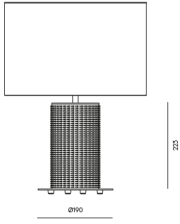

DAB NAC127*

Specifications

Light source	E27 Max. 60W (not included)
Voltage	220-240V
Frecuency	50/60Hz
Class	Type II
Energy Classification	A++
Protection	IP20

Packaging

Package(s)	1 Box
Measures (LxWxD)	30 x 30 x 44 cm
Weight (gross)	3 kg
Volume	0,040 CBM
HS Code	94052099.00

Finishes

Metal	
Chrome/Shinny Gold/ Matt Brass/Black/White	198€
Ceramic	
Other colour (off palette)	+40€

Shade NOT included.

Dimmer possibilities (extra cost consult us)
B057 (Dimmable) + Dimmer switch on cable