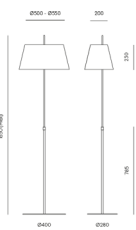

ONA P1029

Specifications

Light source	2 x E27 Max. 40W (not included)
Voltage	220-240V
Frecuency	50/60Hz
Class	Type II
Energy Classification	A++
Protection	IP20

Packaging

Package(s)	1 Box
Measures (LxWxD)	110 x 34 x 27 cm
Weight (gross)	9,5 kg
Volume	0,101 CBM
HS Code	94051098.00

Finishes

Metal	
Satin nickel	
Shade (smooth)	
White	457€
Black	457€
Dimmer possibilities (extra cost - consult us)	
2 x B211/11W (Dimmable) + Dimmer on cable