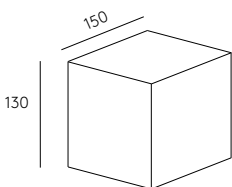

VASTER

A1092

Specifications

Light source	G9 LED 5W 2700K
Voltage	220-240V
Frequency	50/60Hz
Class	Type I
Energy Classification	A++
Protection	IP20

Packaging

Package(s)	1 Box
Measures (LxWxD)	21 x 18 x 18 cm
Weight (gross)	2 kg
Volume	0,007 CBM
HS Code	94051098.00

Finishes

Metal	
Chrome	173€
Natural alabaster	

Dimmer possibilities (extra cost - consult us)
B005 (Dimmable) + Dimmer interface

LINE

A1053 + 1089

Specifications

Light source	E27 máx. 60 W (not included)
Voltage	220-240 V
Frequency	50/60 Hz
Class	Type I
Energy Classification	A++
Protection	IP20

Packaging

Package(s)	1 Box
Measures (LxWxD)	30 x 30 x 9 cm
Weight (gross)	0,6 kg
Volume	0,008 CBM
HS Code	94051098.00

Finishes

Fitting A1053	
5 cm - Shiny Gold / Chrome	63€
5 cm - Black / White	55€
10 cm - Shiny Gold / Chrome	77€
10 cm - Black / White	63€
Accessory stripped metallic 1089	

Dimmer possibilities (extra cost - consult us)
E27 bulb (Dimmable) + Dimmer interface

*Total price = Fitting A1053 + Accessory 1089