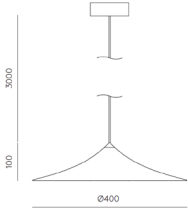

HAT C1291/S

Specifications

Light source	LED plate 9W 3000K dimmable
Voltage	220-240V-24V
Frecuency	50/60Hz
Class	Type I
Energy Classification	A++
Protection	IP20

Packaging

Package(s)	1 Box
Measures (LxWxD)	47 x 47 x 21 cm
Weight (gross)	4,1 kg
Volume	0,046 CBM
HS Code	94051098.00

Finishes

Metallic shade	
Matt Black	360€

Dimmable TRIAC

LED not replaceable by user