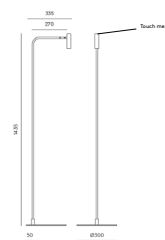

MAHO
P1254

Specifications

Light source	Chip LED 5W 3000K dimmable
Voltage	24V
Frecuency	50/60Hz
Class	Type I
Energy Classification	A++
Protection	IP20

Packaging

Package(s)	1 Box
Measures (LxWxD)	75 x 35 x 15 cm
Weight (gross)	6 kg
Volume	0,040 CBM
HS Code	94051098.00

Finishes

Body	
Matt Black	
Head	
Matt Brass	217€
Matt Black	217€
LED chip not replaceable by user	
Dimmer Touch Me on head