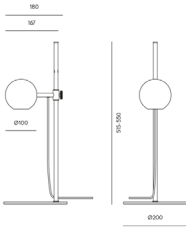

LITA S1230

Specifications

Light source	Chip LED 3W 3000K
Voltage	220-240V - 12V
Frequency	50/60Hz
Class	Type II
Energy Classification	A++
Protection	IP20

Packaging

Package(s)	1 Box
Measures (LxWxD)	55 x 24 x 24 cm
Weight (gross)	4 kg
Volume	0,032 CBM
HS Code	94052099.00

Finishes

Head	
Walnut wood	215€
Black wood	220€
Body and base	
Matt black	
LED not replaceable by user	
Not dimmable