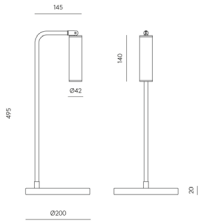

TURA S1313

Specifications

Light source	Chip LED 5W 2700K Dimmable
Voltage	24V
Frequency	50/60 Hz
Class	Type II
Energy Classification	A++
Protection	IP20

Packaging

Package(s)	1 Box
Measures (LxWxD)	53,5 x 8,5 x 33 cm
Weight (gross)	2,4 kg
Volume	0,006 CBM
HS Code	85131040.00

Finishes

Metal	272€
Matt Black	
Body	
Black / Brown / Orange	
Marble	
Matt Black	
Dimmer on cable