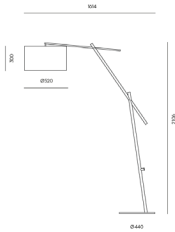

ARIO P1234

Specifications

Light source	E27 Max. 60W (not included)
Voltage	220-240V
Frequency	50/60Hz
Class	Type II
Energy Classification	A++
Protection	IP20

Packaging

Package(s)	1 Box
Measures (LxWxD)	112 x 53,5 x 14,5 cm
Weight (gross)	15,3 kg
Volume	0,087 CBM
HS Code	94051098.00

Finishes

Body and base	
Matt Black	378€
Shade (included)	
Black	
Dimmer possibilities (extra cost - consult us)	
B211/11W (Dimmable) + Dimmer on cable