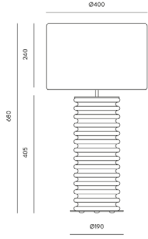

TARO NAC113*

Specifications

Light source	E27 máx. 60W (not included)
Voltage	220-240V
Frecuency	50/60Hz
Class	Type II
Energy Classification	A++
Protection	IP20

Packaging

Package(s)	1 Box
Measures (LxWxD)	60 x 31 x 30 cm
Weight (gross)	3,3 kg
Volume	0,056 CBM
HS Code	94052099.00

Finishes

Metal	
Chrome / Shiny gold / Matt brass / Black / White	239€
Ceramic	
Other colour (off palette)	+40€
Shade NOT included	
Dimmer possibilities (extra cost - consult us)	
B057 (Dimmable) + Dimmer switch on cable