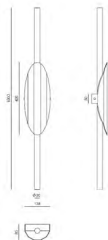

XAGO A1262

Specifications

Light source	S14D LED 16W 2700K TRIAC dimmable
Voltage	220-240V
Frequency	50/60Hz
Class	Type I
Energy Classification	A++
Protection	IP20

Packaging

Package(s)	1 Box
Measures (LxWxD)	104 x 16 x 24 cm
Weight (gross)	2,8 kg
Volume	0,040 CBM
HS Code	94051098.00

Finishes

Body	280€
Matt Black	
Aged Gold	
Acrylic	
Opal	
Dimmable