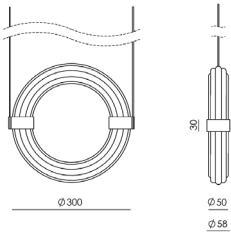

ELLI C1311/S

Specifications

Light source	Chip LED 5W 2700K (included)
Voltage	24V
Frequency	50/60Hz
Class	Type I
Energy Classification	A++
Protection	IP20

Packaging

Package(s)	1 Box
Measures (LxWxD)	50 x 42 x 20 cm
Weight (gross)	3,15 kg
Volume	0,042 CBM
HS Code	94051098.00

Finishes

Hoop	
Black	380€
Aged Gold	380€
Details	
Matt Black	
Dimmable TRIAC	
LED not replaceable by user