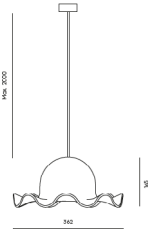

Dimmable

CHAPEAU C1157

Specifications

Light source	E27 Max. 60W (not included)
Voltage	230V
Frequency	50/60Hz
Class	Type II
Energy Classification	A++
Protection	IP20

Packaging

Package(s)	1 Box
Measures (LxWxD)	56 x 56 x 39 cm
Weight (gross)	2,8 kg
Volume	0,122 CBM
HS Code	94051098.00

Finishes

Metal	
Black	218€
Matt Brass/ Shiny Gold	218€
Chrome	218€
Ceramic	
Palette colours	0€
Other colour (off palette)	+40€

Dimmer possibilities (extra cost - consult us)

B057 (Dimmable) + Dimmer interface

ENDO C1156/6