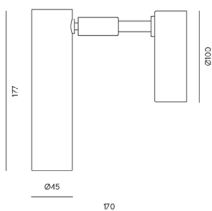

HELMET CURVE

A1219

Specifications

Light source	E27 COB LED 3W 2700K (included)
Voltage	220-240V
Frecuency	50/60Hz
Class	Type I
Energy Classification	A++
Protection	IP20

Packaging

Package(s)	1 Box
Measures (LxWxD)	95 x 28 x 18 cm
Weight (gross)	2 kg
Volume	0,048 CBM
HS Code	94051098.00

Finishes

Matt Brass	283€
Matt Black	283€
Bulb (included)	
B033/COB - Opal (standard)	
B034/COB - Clear	
Dimmer possibilities (extra cost - consult us)	
Converter E27 to G9 + B005 (Dimmable) + Dimmer interface	
**While stocks last	

ATOM

A1214

Specifications

Light source	G9 LED 5W 2700K (included)
Voltage	220-240V
Frecuency	50/60Hz
Class	Type I
Energy Classification	A++
Protection	IP20

Packaging

Package(s)	1 Box
Measures (LxWxD)	21 x 20 x 21 cm
Weight (gross)	0,6 kg
Volume	0,009 CBM
HS Code	94051098.00

Finishes

Matt Black	189€
Matt Brass	189€
Shade (included)	
Clear	
Opal	
Dimmer possibilities (extra cost - consult us)	
B005 (Dimmable) + Dimmer interface	

DOBI

A1207

Specifications

Light source	E14 Max. 40W (no included)
Voltage	220-240V
Frecuency	50/60Hz
Class	Type I
Energy Classification	A++
Protection	IP20

Packaging

Package(s)	1 Box
Measures (LxWxD)	27 x 18 x 18 cm
Weight (gross)	1 kg
Volume	0,008 CBM
HS Code	94051098.00

Finishes

Matt Black	171€
Matt White	171€
Dimmer possibilities (extra cost - consult us)	
E14 bulb (Dimmable) + Dimmer interface	

COSS

A1203

Specifications

Bulb	LED integrated 2700K A1203/60 - 24W / A1203/40 - 12W
Voltage	24V
Frecuency	50/60Hz
Class	Type I
Energy Classification	A++
Protection	IP20

Packaging

Package(s)	1 Box
A1203/60	67,5 x 67,5 x 24 cm 4,6 kg 0,11 CBM
A1203/40	49 x 49 x 19 cm 2,6 kg 0,05 CBM
HS Code	94051098.00

Finishes