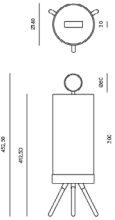

NOOI

S1276

Specifications

Light source	T8 5W 3000K Dimmable
Voltage	220-240V-24V
Frequency	50/60Hz
Class	Type II
Energy Classification	A++
Protection	IP20

Packaging

Package(s)	1 Box
Measures (LxWxD)	61 x 22 x 26 cm
Weight (gross)	2,1 kg
Volume	0,035 CBM
HS Code	94052099.00

Finishes

Metal	174€
Matt Black	
Shade	
Linen Textile Cream	
Dimmable	
Dimmer on cable