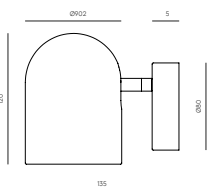

PIPE A1293

Specifications

Light source	GU10 3W 3000K dimmable (incl.)
Voltage	220-240V
Frecuency	50/60Hz
Class	Type I
Energy Classification	A++
Protection	IP20

Packaging

Package(s)	1 Box
Measures (LxWxD)	18 x 14 x 12 cm
Weight (gross)	1,9 kg
Volume	0,003 CBM
HS Code	94051098.00

Finishes

Matt Black	108€
Dimmable