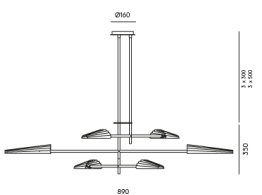

Specifications

Light source	6 x G9 LED 5W 2700K (included)
Voltage	220-240V
Frequency	50/60Hz
Class	Type II
Energy Classification	A++
Protection	IP20

Packaging

Package(s)	1 Box
Measures (LxWxD)	131 x 76,5 x 12,5 cm
Weight (gross)	6,9 kg
Volume	0,120 CBM
HS Code	94051098.00

Finishes

Body	
Textured Matt Black	980€
Aged Gold	980€
Shade (included)	
Textured Matt Black	
Textured Matt White	

Dimmer possibilities (extra cost - consult us)

6 x B005 (Dimmable) + Dimmable interface