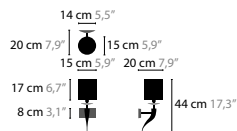

LOVING ARMS W1

11640