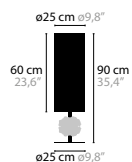

FLOWERS FROM AMSTERDAM T1H

10830
10831
10832