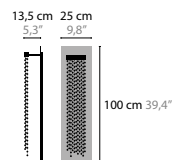

FROZEN EYES WALLPANEL W1

10982
10983
10984