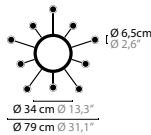

EMBRACE H10+10

14710
14711
14712