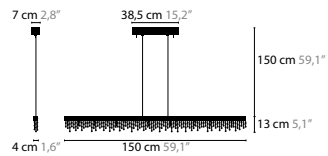

FROZEN EYES HXL C

10922
10923
10924