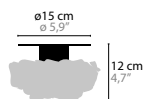

FLOWERS FROM AMSTERDAM C2

10870
10871
10872