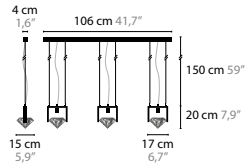

ELEMENTS OF LOVE H3 LED

10519