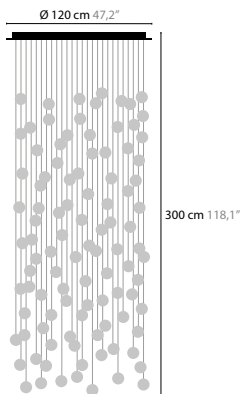

BALLROOM H100

13960
13961