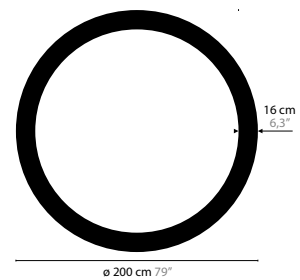

SKY CYCLES ROUND H17

12428
12429
12430