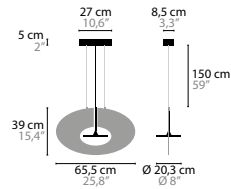

EYE IN THE SKY H1 STANDARD

14602
14603