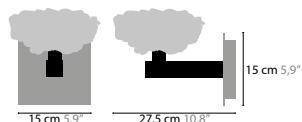

FLOWERS FROM AMSTERDAM W1

10810
10811
10812