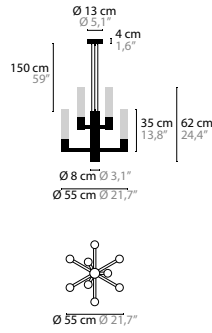

INFINITY H9+1

14555