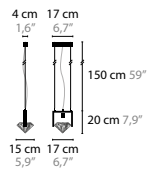

ELEMENTS OF LOVE

ELEMENTS OF LOVE H1 LED

10511