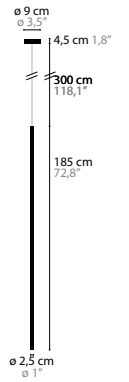

GLOW H1

11040