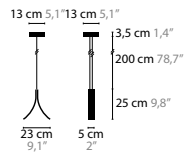

STREAM

STREAM H1

13710