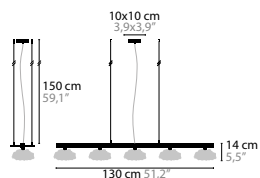

FLOWERS FROM AMSTERDAM H5

10730
10731
10732