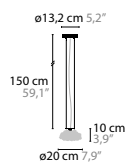

FLOWERS FROM AMSTERDAM

FLOWERS FROM AMSTERDAM H1

10710
10711
10712