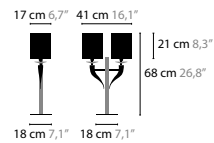

LOVING ARMS T2

11670