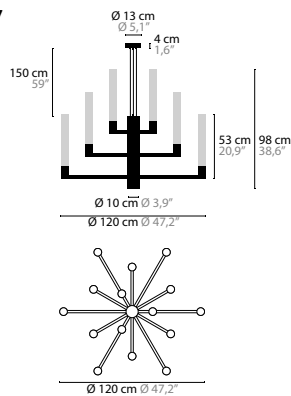

INFINITY H15+1

14563

INFINITY H17+1

14567

INFINITY

INFINITY H12 14570 Glass 35 cm 14571 Glass 53 cm		00-01-02-05 10-12-13-14-16 € 7.829,- € 8.061,-	Light source: 12 x GU10 / 220V / Max. 50W Dimmable Crystal chains included. Customer's choice whether to use them Light source not included	Size: 150 x 34 x 35/53 cm Packing size 1: 174 x 39 x 27 cm Packing size 2: 85 x 31 x 44 cm Packing weight: 32 kg
INFINITY H14 14572 Glass 35 cm 14573 Glass 53 cm		00-01-02-05 10-12-13-14-16 € 8.304,- € 8.574,-	Light source: 14 x GU10 / 220V / Max. 50W Dimmable Crystal chains included. Customer's choice whether to use them Light source not included	Size: 150 x 34 x 35/53 cm Packing size 1: 174 x 39 x 27 cm Packing size 2: 41 x 41 x 55 cm Packing weight: 33 kg
INFINITY H18 14574 Glass 35 cm + 53 cm		00-01-02-05 10-12-13-14-16 € 9.718,-	Light source: 18 x GU10 / 220V / Max. 50W Dimmable Crystal chains included. Customer's choice whether to use them Light source not included	Size: 150 x 64 x 53 cm Packing size 1: 166 x 77 x 45 cm Packing size 2: (2x) 40 x 40 x 80 cm Packing weight: 76 kg