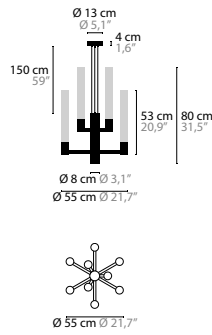

INFINITY H9+1

14556