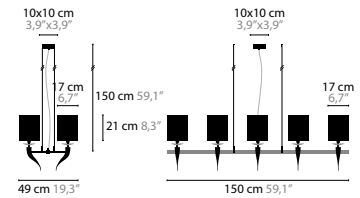

LOVING ARMS H10

11624