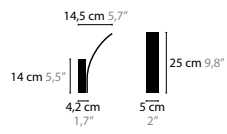

STREAM

STREAM W1

13770