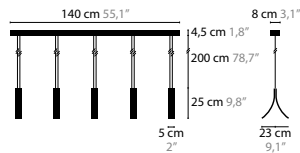

STREAM H5

13730