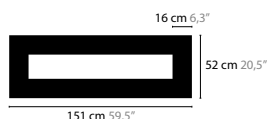

SKY CYCLES

SKY CYCLES RECTANGLE H16

12450
12451
12452