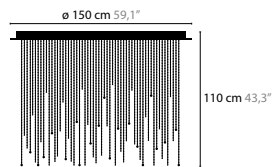

ICE FALL C20

14070
14071
14072