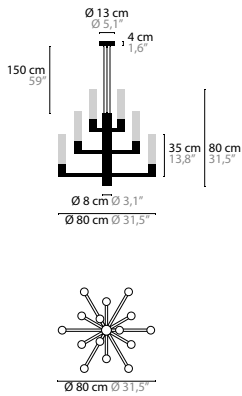

INFINITY H9+1

14556

INFINITY H12+1

14558

INFINITY H15+1

14561

INFINITY H17+1

14565

INFINITY H15+1

14563

INFINITY H17+1

14567

INFINITY

INFINITY H12 14570 Glass 35 cm 14571 Glass 53 cm		00-01-02-05 10-12-13-14-16 € 7.829,- € 8.061,-	Light source: 12 x GU10 / 220V / Max. 50W Dimmable Crystal chains included. Customer's choice whether to use them Light source not included	Size: 150 x 34 x 35/53 cm Packing size 1: 174 x 39 x 27 cm Packing size 2: 85 x 31 x 44 cm Packing weight: 32 kg
INFINITY H14 14572 Glass 35 cm 14573 Glass 53 cm		00-01-02-05 10-12-13-14-16 € 8.304,- € 8.574,-	Light source: 14 x GU10 / 220V / Max. 50W Dimmable Crystal chains included. Customer's choice whether to use them Light source not included	Size: 150 x 34 x 35/53 cm Packing size 1: 174 x 39 x 27 cm Packing size 2: 41 x 41 x 55 cm Packing weight: 33 kg
INFINITY H18 14574 Glass 35 cm + 53 cm		00-01-02-05 10-12-13-14-16 € 9.718,-	Light source: 18 x GU10 / 220V / Max. 50W Dimmable Crystal chains included. Customer's choice whether to use them Light source not included	Size: 150 x 64 x 53 cm Packing size 1: 166 x 77 x 45 cm Packing size 2: (2x) 40 x 40 x 80 cm Packing weight: 76 kg