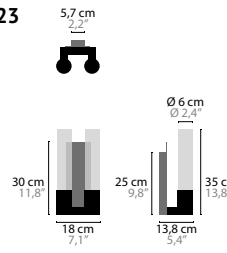

INFINITY W2

14523