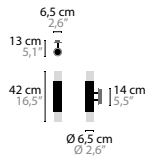

EMBRACE

EMBRACE W1+1

14700
14701
14702