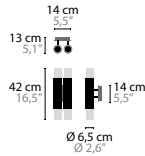

EMBRACE W2+2

14705
14706
14707