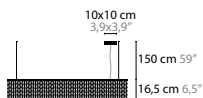

12558
12559
12560

SKY CYCLES LINE H29

12564
12565
12566

SKY CYCLES LINE

STREAM

<p>STREAM H1</p> <p>13710</p>	<p>02-16-32-33</p> <p>€ 744,-</p>	<p>Light source: LED 7W / 24V / 2700K / 385LM Not dimmable, dimmable version on request Light source included</p>	<p>Size: 23 x 5 x 25 cm Packing size: 36 x 33 x 25 cm Packing weight: 3 kg</p>
<p>STREAM H1 XL</p> <p>13712</p>	<p>02-16-32-33</p> <p>€ 907,-</p>	<p>Light source: LED 13W / 24V / 2700K / 385LM Not dimmable, dimmable version on request Light source included</p>	<p>Size: 36 x 5 x 38 cm Packing size: 25 x 36 x 51 cm Packing weight: 7 kg</p>
<p>STREAM H3</p> <p>13720</p>	<p>02-16-32-33</p> <p>€ 2.094,-</p>	<p>Light source: 3 x LED 7W / 24V / 2700K / 1155LM Dimmable with Triac Light source included</p>	<p>Size: 100 x 23 x 25 cm Packing size: 125 x 25 x 30 cm Packing weight: 8 kg</p>
<p>STREAM H3 XL</p> <p>13722</p>	<p>02-16-32-33</p> <p>€ 2.739,-</p>	<p>Light source: 3 x LED 13W / 24V / 2700K / 1155LM Dimmable version on request Light source included</p>	<p>Size: 100 x 36 x 38 cm Packing size: 140 x 39 x 28 cm Packing weight: 10 kg</p>
<p>STREAM H5</p> <p>13730</p>	<p>02-16-32-33</p> <p>€ 3.613,-</p>	<p>Light source: 5 x LED 7W / 24V / 2700K / 1925LM Dimmable with Triac Light source included</p>	<p>Size: 140 x 23 x 25 cm Packing size: 156 x 31 x 28 cm Packing weight: 10 kg</p>
<p>STREAM H5 XL</p> <p>13732</p>	<p>02-16-32-33</p> <p>€ 4.426,-</p>	<p>Light source: 5 x LED 13W / 24V / 2700K / 1925LM Dimmable with Triac Light source included</p>	<p>Size: 140 x 36 x 38 cm Packing size: 174 x 39 x 28 cm Packing weight: 13 kg</p>
<p>STREAM H7</p> <p>13740</p>	<p>02-16-32-33</p> <p>€ 5.129,-</p>	<p>Light source: 7 x LED 7W / 24V / 2700K / 2695LM Dimmable with Triac Light source included</p>	<p>Size: 180 x 23 x 25 cm Packing size: 205 x 40 x 28 cm Packing weight: 15 kg</p>
<p>STREAM H7 XL</p> <p>13742</p>	<p>02-16-32-33</p> <p>€ 6.177,-</p>	<p>Light source: 7 x LED 13W / 24V / 2700K / 2695LM Dimmable with Triac Light source included</p>	<p>Size: 180 x 36 x 38 cm Packing size: 209 x 40 x 29 cm Packing weight: 17 kg</p>