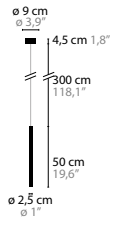

GLOW

GLOW H1

11005