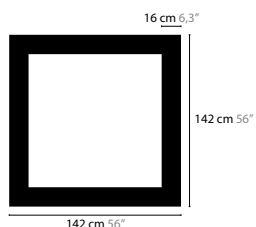

SKY CYCLES SQUARE H24

12512
12513
12514