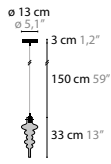

REFLEXX

REFLEXX H1

14350