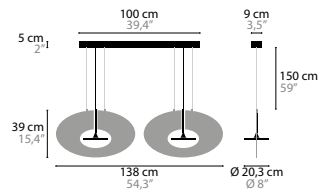

EYE IN THE SKY H2 STANDARD

14610
14611