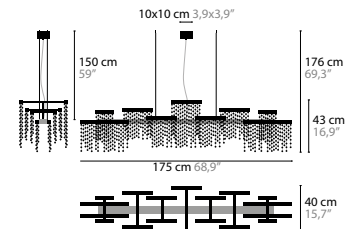

10928
10929
10930

FROZEN EYES H10

10934
10935
10936

FROZEN EYES H18

10940
10941
10942

FROZEN EYES

FROZEN EYES W1 S C		00-01-02-05 10-12-13-14-16	Light source: LED 3W / 24V / 2700K / 375LM Not dimmable, dimmable version on request Light source included	Size: 16,5 x 10 x 13 cm Packing size: 23 x 11 x 12 cm Packing weight: 1 kg
10946 Crystals 10947 Excellent Crystals 10948 Superior Crystals	€ 593,- € 646,- € 793,-			
FROZEN EYES W1 S CXL		00-01-02-05 10-12-13-14-16	Light source: LED 3W / 24V / 2700K / 375LM Not dimmable, dimmable version on request Light source included	Size: 16,5 x 10 x 28 cm Packing size: 22 x 21 x 22 cm Packing weight: 1 kg
10952 Crystals 10953 Excellent Crystals 10954 Superior Crystals	€ 625,- € 687,- € 794,-			
FROZEN EYES W1 M C		00-01-02-05 10-12-13-14-16	Light source: LED 5W / 24V / 2700K / 625LM Not dimmable, dimmable version on request Light source included	Size: 26,5 x 10 x 13 cm Packing size: 29 x 29 x 24 cm Packing weight: 2 kg
10958 Crystals 10959 Excellent Crystals 10960 Superior Crystals	€ 699,- € 755,- € 852,-			
FROZEN EYES W1 M CXL		00-01-02-05 10-12-13-14-16	Light source: LED 5W / 24V / 2700K / 625LM Not dimmable, dimmable version on request Light source included	Size: 26,5 x 10 x 28 cm Packing size: 46 x 21 x 18 cm Packing weight: 2 kg
10964 Crystals 10965 Excellent Crystals 10966 Superior Crystals	€ 773,- € 829,- € 1.043,-			
FROZEN EYES W1 L C		00-01-02-05 10-12-13-14-16	Light source: LED 8W / 24V / 2700K / 1000LM Not dimmable, dimmable version on request Light source included	Size: 41,5 x 10 x 13 cm Packing size: 46 x 21 x 18 cm Packing weight: 2 kg
10970 Crystals 10971 Excellent Crystals 10972 Superior Crystals	€ 829,- € 924,- € 1.067,-			
FROZEN EYES W1 L CXL		00-01-02-05 10-12-13-14-16	Light source: LED 8W / 24V / 2700K / 1000LM Not dimmable, dimmable version on request Light source included	Size: 41,5 x 10 x 28 cm Packing size: 46 x 21 x 17 cm Packing weight: 2 kg
10976 Crystals 10977 Excellent Crystals 10978 Superior Crystals	€ 863,- € 1.055,- € 1.317,-			
FROZEN EYES WALLPANEL W1		00-01-02-05 10-12-13-14-16	Light source: LED 3W / 24V / 2700K / 375LM Not dimmable, dimmable version on request Light source included	Size: 25 x 13,5 x 100 cm Packing size: 125 x 30 x 30 cm Packing weight: 11 kg
10982 Crystals 10983 Excellent Crystals 10984 Superior Crystals	€ 1.608,- € 2.158,- € 2.806,-			