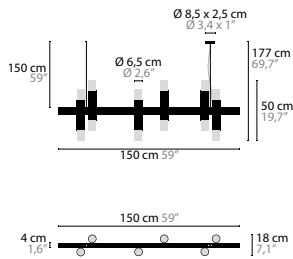

EMBRACE LINEAR H6+6

14720
14721
14722