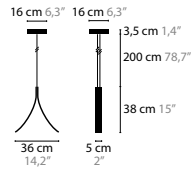

STREAM H1 XL

13712