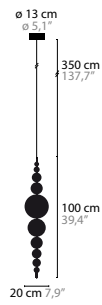

TEARS FROM MOON

TEARS FROM MOON H1 XL

- **13010**
- **13011**
- **13012**
- **13013**