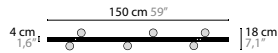

EMBRACE LINEAR H6+6

14720
14721
14722