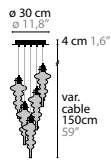

REFLEXX H5

14360