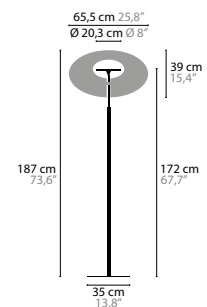

EYE IN THE SKY F1

14635