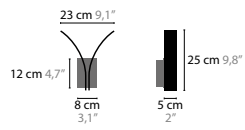

STREAM W2

13780