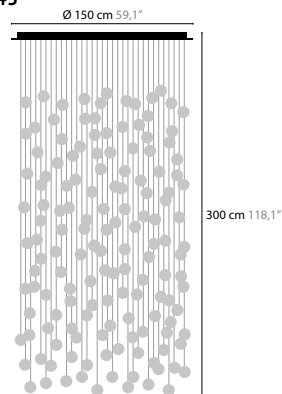

13970
13971

ELEMENTS OF LOVE

ELEMENTS OF LOVE H1 LED		00-01-02-05 10-12-13-14-16	Light source: 1 x 4,2W / 2700K / 500LM Dimmable with Triac Light source included	Size: 17 x 15 x 20 cm Packing size: 40 x 40 x 24 cm Packing weight: 4 kg
10511	Excellent Crystal Element	€ 1.263,-		
ELEMENTS OF LOVE H3 LED		00-01-02-05 10-12-13-14-16	Light source: 3 x 4,2W / 2700K / 1500LM Dimmable with Triac Light source included	Size: 106 x 15 x 20 cm Packing size: 125 x 32 x 28 cm Packing weight: 12 kg
10519	Excellent Crystal Elements	€ 2.914,-		
ELEMENTS OF LOVE H5 LED		00-01-02-05 10-12-13-14-16	Light source: 5 x 4,2W / 2700K / 2500LM Dimmable with Triac Light source included	Size: 150 x 15 x 20 cm Packing size: 174 x 31 x 27 cm Packing weight: 19 kg
10525	Excellent Crystal Elements	€ 4.200,-		
ELEMENTS OF LOVE W1 LED		00-01-02-05 10-12-13-14-16	Light source: 1 x 4,2W / 2700K / 500LM Dimmable with Triac Light source included	Size: 12 x 10 x 38 cm Packing size: 40 x 40 x 24 cm Packing weight: 3 kg
10551	Excellent Crystal Element	€ 906,-		
ELEMENTS OF LOVE W1 XL LED		00-01-02-05 10-12-13-14-16	Light source: 1 x 4,2W / 2700K / 500LM Dimmable with Triac Light source included	Size: 18 x 15 x 52 cm Packing size: 86 x 31 x 28 cm Packing weight: 5 kg
10555	Excellent Crystal Element	€ 1.078,-		