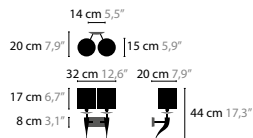

LOVING ARMS W2

11644