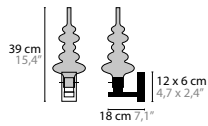

REFLEXX W1

14380