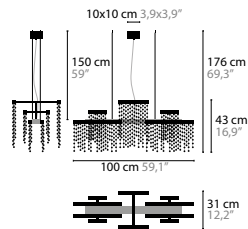

10928
10929
10930

FROZEN EYES H10

10934
10935
10936

FROZEN EYES H18

10940
10941
10942

FROZEN EYES

FROZEN EYES W1 S C		00-01-02-05 10-12-13-14-16	Light source: LED 3W / 24V / 2700K / 375LM Not dimmable, dimmable version on request Light source included	Size: 16,5 x 10 x 13 cm Packing size: 23 x 11 x 12 cm Packing weight: 1 kg
10946 Crystals 10947 Excellent Crystals 10948 Superior Crystals	€ 593,- € 646,- € 793,-			
FROZEN EYES W1 S CXL		00-01-02-05 10-12-13-14-16	Light source: LED 3W / 24V / 2700K / 375LM Not dimmable, dimmable version on request Light source included	Size: 16,5 x 10 x 28 cm Packing size: 22 x 21 x 22 cm Packing weight: 1 kg
10952 Crystals 10953 Excellent Crystals 10954 Superior Crystals	€ 625,- € 687,- € 794,-			
FROZEN EYES W1 M C		00-01-02-05 10-12-13-14-16	Light source: LED 5W / 24V / 2700K / 625LM Not dimmable, dimmable version on request Light source included	Size: 26,5 x 10 x 13 cm Packing size: 29 x 29 x 24 cm Packing weight: 2 kg
10958 Crystals 10959 Excellent Crystals 10960 Superior Crystals	€ 699,- € 755,- € 852,-			
FROZEN EYES W1 M CXL		00-01-02-05 10-12-13-14-16	Light source: LED 5W / 24V / 2700K / 625LM Not dimmable, dimmable version on request Light source included	Size: 26,5 x 10 x 28 cm Packing size: 46 x 21 x 18 cm Packing weight: 2 kg
10964 Crystals 10965 Excellent Crystals 10966 Superior Crystals	€ 773,- € 829,- € 1.043,-			
FROZEN EYES W1 L C		00-01-02-05 10-12-13-14-16	Light source: LED 8W / 24V / 2700K / 1000LM Not dimmable, dimmable version on request Light source included	Size: 41,5 x 10 x 13 cm Packing size: 46 x 21 x 18 cm Packing weight: 2 kg
10970 Crystals 10971 Excellent Crystals 10972 Superior Crystals	€ 829,- € 924,- € 1.067,-			
FROZEN EYES W1 L CXL		00-01-02-05 10-12-13-14-16	Light source: LED 8W / 24V / 2700K / 1000LM Not dimmable, dimmable version on request Light source included	Size: 41,5 x 10 x 28 cm Packing size: 46 x 21 x 17 cm Packing weight: 2 kg
10976 Crystals 10977 Excellent Crystals 10978 Superior Crystals	€ 863,- € 1.055,- € 1.317,-			
FROZEN EYES WALLPANEL W1		00-01-02-05 10-12-13-14-16	Light source: LED 3W / 24V / 2700K / 375LM Not dimmable, dimmable version on request Light source included	Size: 25 x 13,5 x 100 cm Packing size: 125 x 30 x 30 cm Packing weight: 11 kg
10982 Crystals 10983 Excellent Crystals 10984 Superior Crystals	€ 1.608,- € 2.158,- € 2.806,-			