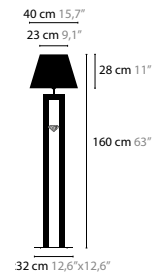

ELEMENTS OF LOVE F1

10570