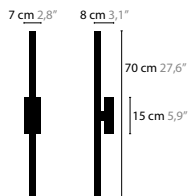

A FORM AND SIZE TOP PLATE

B TOTAL DROP

Length from ceiling to bottom lowest pendant

C NUMBER OF PENDANTS

Determine the desired number of pendants and collection

D FINISHING

Decide on the available finishes for the top plate and pendants

See page 5 for more information and the possibilities.

GLOW W2

11060

GLOW W2 XL

11070

ICE FALL

ICE FALL C3		02	Light source: 3 x GU10 / 220V / Max. 50W Dimmable Light source not included	Size: Ø 40 x 45 cm Packing size: 50 x 50 x 35 cm Packing weight: 6 kg
14030	Crystals	€ 1.716,-		
14031	Excellent Crystals	€ 2.105,-		
14032	Superior Crystals	€ 2.644,-		
ICE FALL C5		02	Light source: 5 x GU10 / 220V / Max. 50W Dimmable Light source not included	Size: Ø 50 x 45 cm Packing size: 56 x 56 x 34 cm Packing weight: 9 kg
14035	Crystals	€ 2.482,-		
14036	Excellent Crystals	€ 3.022,-		
14037	Superior Crystals	€ 3.670,-		
ICE FALL C6		02	Light source: 6 x GU10 / 220V / Max. 50W Dimmable Light source not included	Size: Ø 70 x 110 cm Packing size: 75 x 75 x 15 cm Packing weight: 35 kg
14050	Crystals	€ 3.454,-		
14051	Excellent Crystals	€ 5.290,-		
14052	Superior Crystals	€ 7.450,-		
ICE FALL C14		02	Light source: 14 x GU10 / 220V / Max. 50W Dimmable Light source not included	Size: Ø 110 x 110 cm Packing size: 115 x 115 x 15 cm Packing weight: 80 kg
14060	Crystals	€ 6.370,-		
14061	Excellent Crystals	€ 12.084,-		
14062	Superior Crystals	€ 18.034,-		
ICE FALL C20		02	Light source: 20 x GU10 / 220V / Max. 50W Dimmable Light source not included	Size: Ø 150 x 110 cm Packing size: 155 x 155 x 17 cm Packing weight: 110 kg
14070	Crystals	€ 10.313,-		
14071	Excellent Crystals	€ 21.382,-		
14072	Superior Crystals	€ 33.478,-		