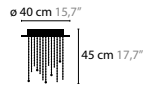

ICE FALL

ICE FALL C3

14030
14031
14032