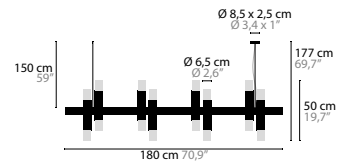

EMBRACE LINEAR H8+8

14725
14726
14727

EMBRACE H1

14740
14741
14742

**CUSTOMISE YOUR
PREFERRED COMPOSITION.**

See page 5 for more information and the possibilities.