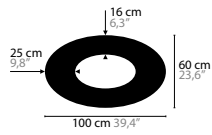

SKY CYCLES

SKY CYCLES OVAL H8

12400
12401
12402