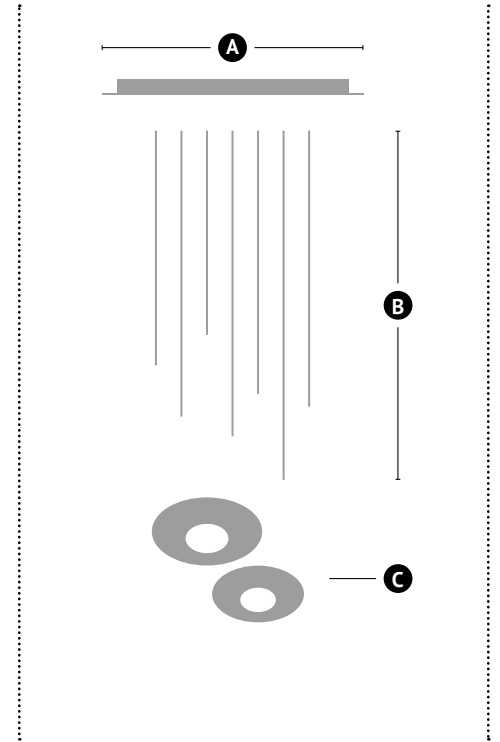

**CUSTOMISE YOUR
PREFERRED COMPOSITION.**

See page 5 for more information and the possibilities.