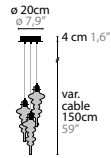

REFLEXX H3

14355