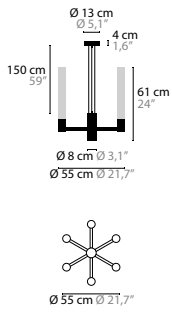

INFINITY H6+1

14554