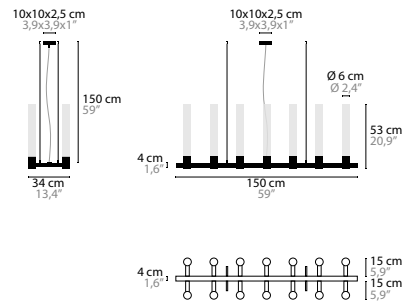

INFINITY H14

14573