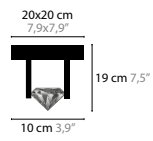

ELEMENTS OF LOVE C1 LED

10580