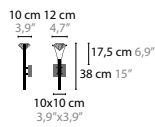

ELEMENTS OF LOVE W1 LED

10551