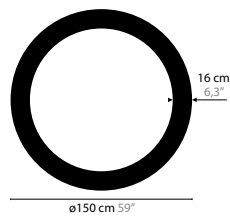

SKY CYCLES ROUND H12

12422
12423
12424