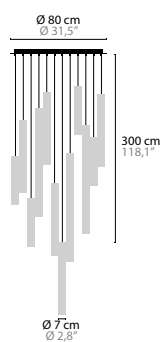

INFINITY H12

14536