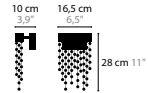

FROZEN EYES W1 S CXL

10952
10953
10954