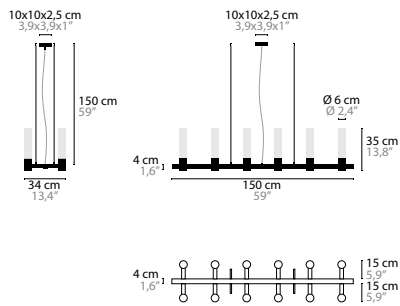

INFINITY H12

14570