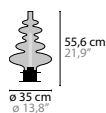

REFLEXX T1 XXL

14405