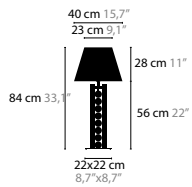

TEARS FROM MOON T1

13260
13261
13262
13263