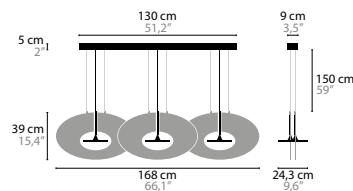

EYE IN THE SKY H3 STANDARD

14615
14616