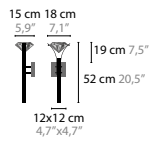

ELEMENTS OF LOVE W1 XL LED

10555