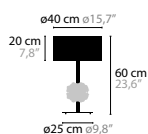

FLOWERS FROM AMSTERDAM T1

10840
10841
10842