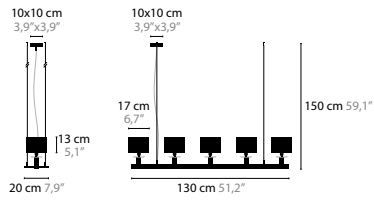

SWINGING BALLETS H5

12922