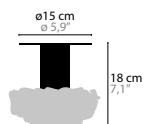

FLOWERS FROM AMSTERDAM C2 XL

10880
10881
10882