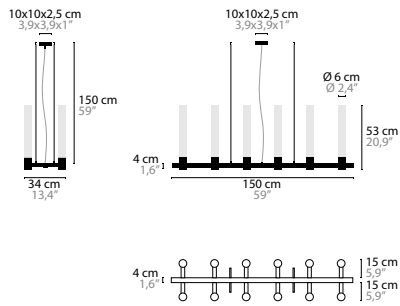

INFINITY H12

14571