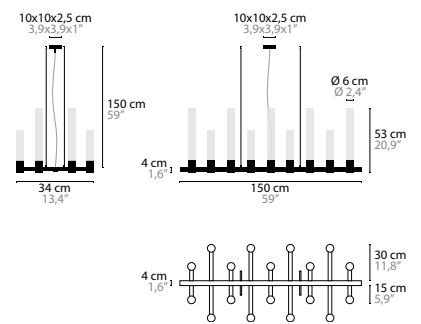

INFINITY H18

14574