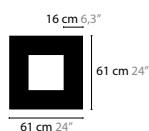

SKY CYCLES SQUARE H8

12500
12501
12502