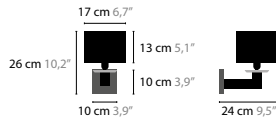

SWINGING BALLETS W1

12950