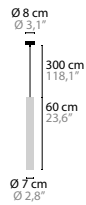

INFINITY H1

14530