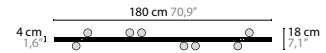

EMBRACE LINEAR H8+8

14725
14726
14727