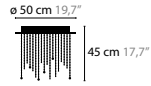

ICE FALL C5

14035
14036
14037