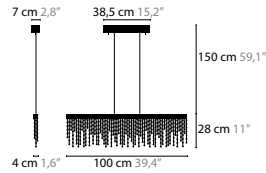

FROZEN EYES H CXL

10916
10917
10918