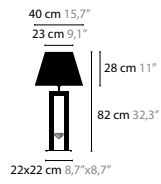

ELEMENTS OF LOVE

ELEMENTS OF LOVE T1

10560