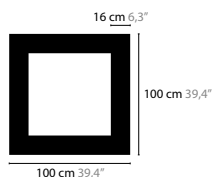

SKY CYCLES SQUARE H16

12506
12507
12508