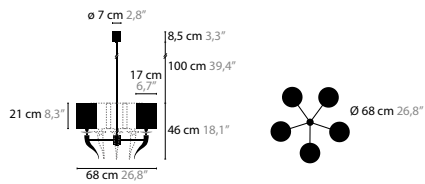

LOVING ARMS

LOVING ARMS H5

11610

LOVING ARMS H6

11620