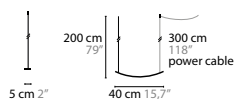

OUT OF LINE

OUT OF LINE

14100