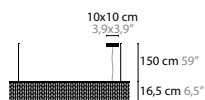

12506
12507
12508

SKY CYCLES SQUARE H24

12512
12513
12514

SKY CYCLES SQUARE H32

12518
12519
12520

SKY CYCLES RECTANGLE / SQUARE

SKY CYCLES

SKY CYCLES LINE H5		02 € 2.590,- € 3.292,- € 3.929,-	Light source: 5 x G9 / 220V / Max. 40W Dimmable Light source not included	Size: 100 x 16 x 16,5 cm Packing size: 110 x 20 x 16 cm Packing weight: 13 kg
SKY CYCLES LINE H8		02 € 3.196,- € 4.041,- € 5.182,-	Light source: 8 x G9 / 220V / Max. 40W Dimmable Light source not included	Size: 163 x 16 x 16,5 cm Packing size: 175 x 20 x 16 cm Packing weight: 20 kg
SKY CYCLES LINE H12		02 € 4.044,- € 5.485,- € 6.933,-	Light source: 12 x G9 / 220V / Max. 40W Dimmable Light source not included	Size: 241 x 16 x 16,5 cm Packing size: 250 x 30 x 16 cm Packing weight: 25 kg
SKY CYCLES LINE H16		02 € 5.161,- € 7.159,- € 9.006,-	Light source: 16 x G9 / 220V / Max. 40W Dimmable Light source not included	Size: 301 x 16 x 16,5 cm Packing size: 260 x 30 x 16 cm Packing weight: 30 kg
SKY CYCLES LINE H29		02 € 7.278,- € 10.258,- € 13.498,-	Light source: 29 x G9 / 220V / Max. 40W Dimmable Light source not included	Size: 499 x 16 x 16,5 cm Packing size: 260 x 30 x 16 cm Packing weight: 35 kg