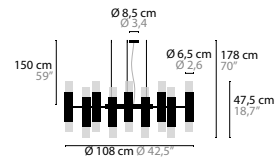

EMBRACE H16+16

14715
14716
14717