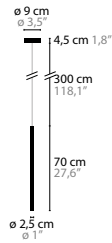

GLOW H1

11010