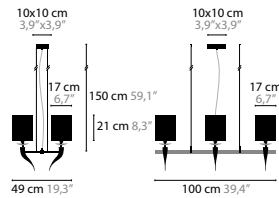

LOVING ARMS

LOVING ARMS H5

11610

LOVING ARMS H6

11620

LOVING ARMS H10

11624

LOVING ARMS W1

11640

LOVING ARMS W2

11644

LOVING ARMS T2

11670

LOVING ARMS F4

11680