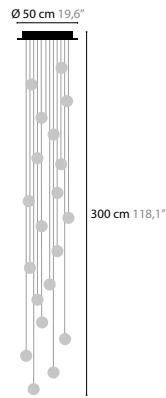

BALLROOM H20

13905
13906