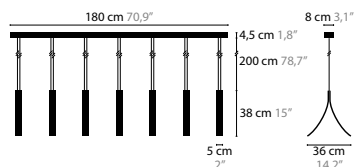

STREAM H7 XL

13742