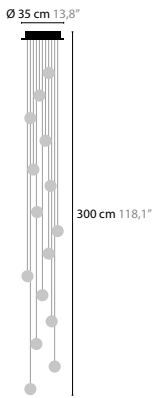

BALLROOM H15

13930
13931