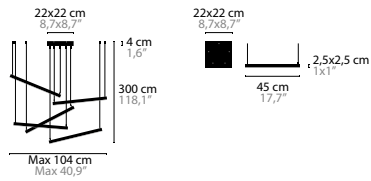

ARTYS FLEX H5

14323