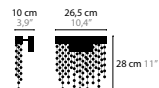

FROZEN EYES W1 M CXL

10964
10965
10966