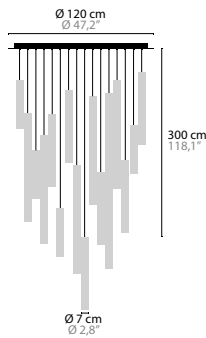

INFINITY H16

14537