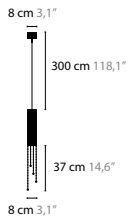

Light source: 4 x GU10 / 220V / Max. 50W
Dimmable
Light source not included

Size: 25 x 25 x min 77 cm
Packing size: 50 x 50 x 34 cm
Packing weight: 8,5 kg

SEXY CRYSTALS H5

	02	00-01-05 10-12-13-14-16
12156 Tubes 2x 20cm 2x 30cm 1x 40cm Excellent Crystals	€ 2.644,-	€ 3.228,-
12157 Tubes 2x 20cm 2x 30cm 1x 40cm Superior Crystals	€ 3.454,-	€ 4.038,-

Light source: 8 x GU10 / 220V / Max. 50W
Dimmable
Light source not included

Size: 50 x 50 x min 77 cm
Packing size: 57 x 57 x 52 cm
Packing weight: 19 kg

SEXY CRYSTALS H5

	02	00-01-05 10-12-13-14-16
12240 Tube 20cm Excellent Crystals	€ 2.698,-	€ 3.108,-
12241 Tube 20cm Superior Crystals	€ 3.508,-	€ 3.918,-
12242 Tube 30cm Excellent Crystals	€ 3.022,-	€ 3.464,-
12243 Tube 30cm Superior Crystals	€ 3.832,-	€ 4.274,-
12244 Tube 40cm Excellent Crystals	€ 3.292,-	€ 3.724,-
12245 Tube 40cm Superior Crystals	€ 4.102,-	€ 4.534,-

Light source: 5 x GU10 / 220V / Max. 50W
Dimmable
Light source not included

Size: 150 x 8 x min 57 cm
Packing size: 175 x 31 x 28 cm
Packing weight: 10 kg

Size: 150 x 8 x min 67 cm
Packing size: 175 x 31 x 28 cm
Packing weight: 10,5 kg

Size: 150 x 8 x min 77 cm
Packing size: 175 x 31 x 28 cm
Packing weight: 11 kg

SEXY CRYSTALS

SEXY CRYSTALS H1

12110

12111

12112

12113

12114