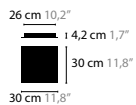

14119

OUT OF LINE

14122

OUT OF LINE

14125

REFLEXX

REFLEXX H1					
14350 Clear Glass	02-32	00-01	€ 505,-	€ 527,-	Light source: LED 6W / 2700K / 425LM Dimmable direct current (trailing edge - leading edge) Light source included Size: Ø 13 x 35 cm Packing size 1: 13 x 11 x 11 cm Packing size 2: 41 x 31 x 28 cm Packing weight: 2 kg
REFLEXX H3					
14355 Clear Glass	02-32	00-01	€ 1.510,-	€ 1.608,-	Light source: 3 x LED 6W / 2700K / 1275LM Dimmable direct current (trailing edge - leading edge) Light source included Size: Ø 20 x min 70 cm Packing size 1: 25 x 25 x 20 cm Packing size 2: 41 x 31 x 28 cm Packing weight: 6 kg
REFLEXX H5					
14360 Clear Glass	02-32	00-01	€ 2.580,-	€ 2.753,-	Light source: 5 x LED 6W / 2700K / 2125LM Dimmable direct current (trailing edge - leading edge) Light source included Size: Ø 30 x min 70 cm Packing size 1: 35 x 35 x 30 cm Packing size 2: 41 x 41 x 32 cm Packing weight: 8 kg
REFLEXX W1					
14380 Clear Glass	02-32	00-01	€ 516,-	€ 543,-	Light source: LED 6W / 2700K / 425LM Dimmable direct current (trailing edge - leading edge) Light source included Size: 13 x 18 x 39 cm Packing size 1: 20 x 20 x 10 cm Packing size 2: 41 x 31 x 28 cm Packing weight: 2 kg
REFLEXX W1+1					
14385 Clear Glass	02-32	00-01	€ 787,-	€ 831,-	Light source: 2 x LED 6W / 2700K / 850LM Dimmable direct current (trailing edge - leading edge) Light source included Size: 13 x 18 x 72 cm Packing size 1: 25 x 21 x 14 cm Packing size 2: 41 x 31 x 28 cm Packing weight: 3 kg
REFLEXX H1 XXL					
14400 Clear Glass	02-32	00-01	€ 895,-	917,-	Light source: 1 x GU10 / 220V / Max. 50W Dimmable Light source not included Size: Ø 35 x 59 cm Packing size 1: 25 x 21 x 14 cm Packing size 2: 42 x 42 x 55 cm Packing weight: 6 kg
REFLEXX T1 XXL					
14405 Clear Glass	02-32	00-01	€ 1.133,-	1.155,-	Light source: 1 x E27 / 220V / Max. 60W Dimmer included Light source not included Size: Ø 35 x 58 cm Packing size 1: 34 x 36 x 25 cm Packing size 2: 42 x 42 x 55 cm Packing weight: 7 kg