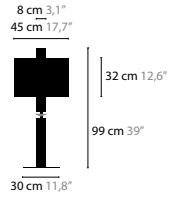

SUNRISE

SUNRISE T1

12740