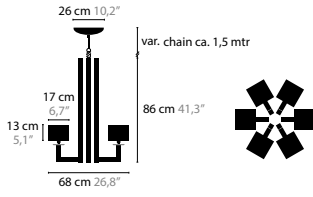

SWINGING BALLETS

SWINGING BALLETS H6

12910