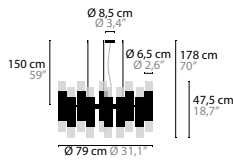

EMBRACE H10+10

14710
14711
14712