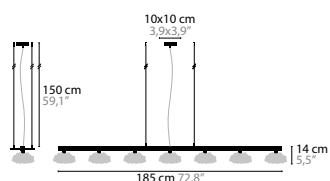

FLOWERS FROM AMSTERDAM H7

10740
10741
10742