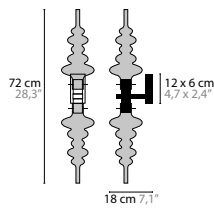

REFLEXX W1+1

14385