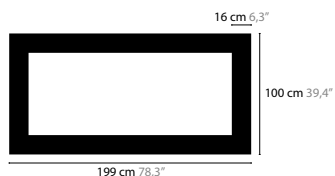

SKY CYCLES RECTANGLE H26

12456
12457
12458

SKY CYCLES SQUARE H8

12500
12501
12502