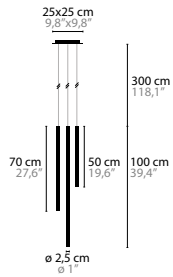

GLOW H3

11050