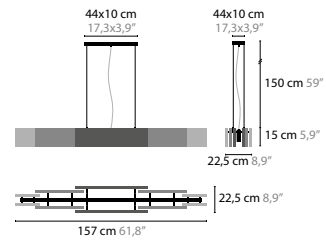

NIGHTLIFE H8 XL

11820
11821

NIGHTLIFE C4

11880
11881

NIGHTLIFE C16

11890
11891