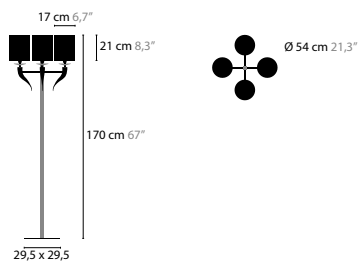

LOVING ARMS F4

11680