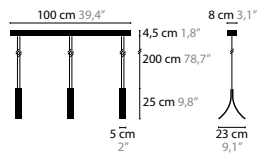

STREAM H3

13720