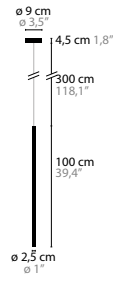

GLOW H1

11020