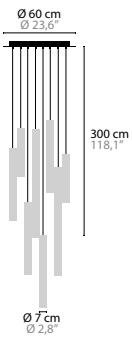

INFINITY H8

14535