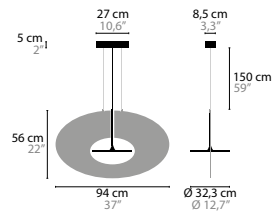

EYE IN THE SKY H1 GRAND

14604
14605