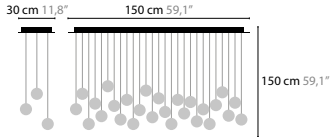

BALLROOM H40

13901
13903