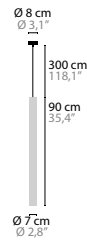

INFINITY H1

14531