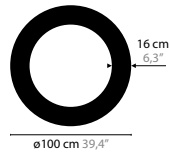

SKY CYCLES ROUND H12

12416
12417
12418