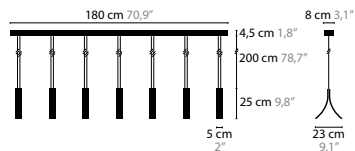

STREAM H7

13740