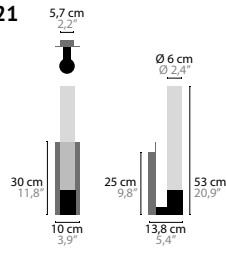

INFINITY W1

14521