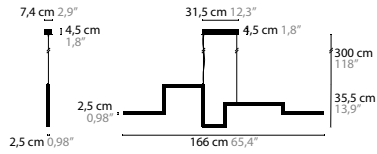

ARTYS H5

14320