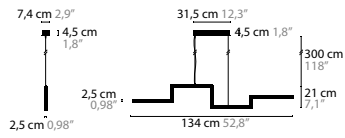

ARTYS

ARTYS H4

14310