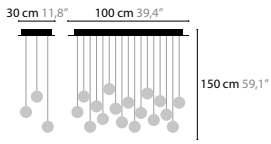

BALLROOM

BALLROOM H25

13900
13902