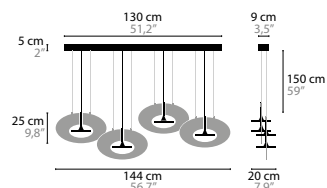

EYE IN THE SKY H4 MINI

14620
14621