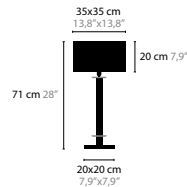

SWINGING BALLETS T1

12972