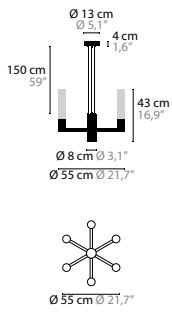

INFINITY H6+1

14553