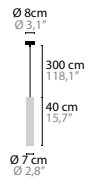

INFINITY H1

14529