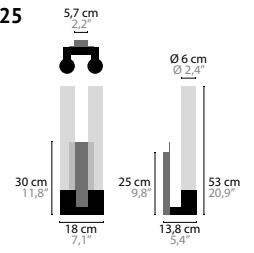

INFINITY W2

14525