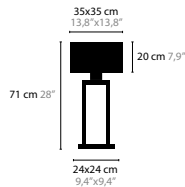

SWINGING BALLETS T1

12970