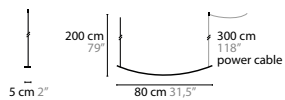

OUT OF LINE

14110