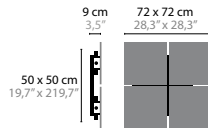

NIGHTLIFE C16

11890
11891