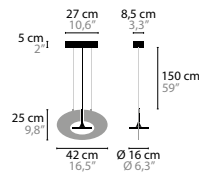

EYE IN THE SKY

EYE IN THE SKY H1 MINI

14600
14601