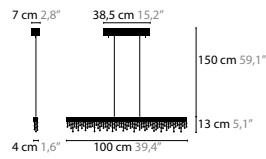

FROZEN EYES

FROZEN EYES H C

10910
10911
10912