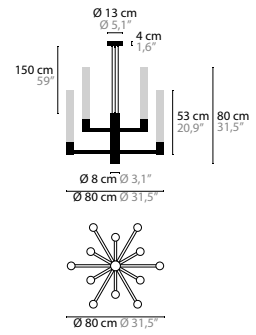

INFINITY H12+1

14558