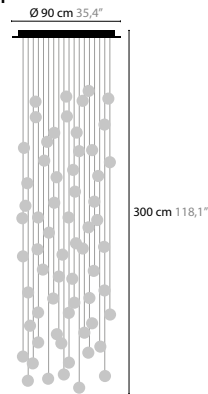

BALLROOM H64

13955
13956