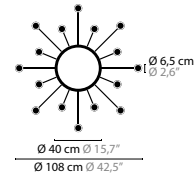

EMBRACE H16+16

14715
14716
14717