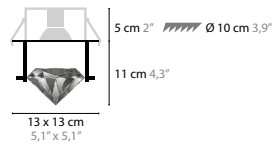

10584

ELEMENTS OF LOVE S1

10590

EMBRACE

EMBRACE W1+1			Light source: 2 X GU10 / 220V / MAX. 50W Dimmable 05 Bronze-coloured finish with premium sanded surface Light source not included	Size: 6,5 x 13 x 42 cm Packing size 1: 46 x 22 x 17 cm Packing size 2: 22 x 22 x 22 cm Packing weight: 2,5 kg
14700 Clear Glass 14701 Matt White Glass 14702 Frosted Glass	02-16-32-33 € 701,- € 701,- € 701,-	00-01-05 € 777,- € 777,- € 777,-		
EMBRACE W2+2			Light source: 4 X GU10 / 220V / MAX. 50W Dimmable 05 Bronze-coloured finish with premium sanded surface Light source not included	Size: 14 x 13 x 42 cm Packing size 1: 33 x 36 x 25 cm Packing size 2: 22 x 22 x 22 cm Packing weight: 4 kg
14705 Clear Glass 14706 Matt White Glass 14707 Frosted Glass	02-16-32-33 € 971,- € 971,- € 971,-	00-01-05 € 1.111,- € 1.111,- € 1.111,-		
EMBRACE H10+10			Light source: 20 X GU10 / 220V / MAX. 50W Dimmable 05 Bronze-coloured finish with premium sanded surface Light source not included	Size: Ø 79 x 47,5 cm Packing size 1: 81 x 81 x 67 cm Packing size 2: 44 x 33 x 32 cm Packing weight: 23 kg
14710 Clear Glass 14711 Matt White Glass 14712 Frosted Glass	02-16-32-33 € 8.314,- € 8.314,- € 8.314,-	00-01-05 € 9.718,- € 9.718,- € 9.718,-		
EMBRACE H16+16			Light source: 32 X GU10 / 220V / MAX. 50W Dimmable 05 Bronze-coloured finish with premium sanded surface Light source not included	Size: Ø 108 x 47,5 cm Packing size 1: 110 x 110 x 67 cm Packing size 2: 44 x 33 x 32 cm Packing weight: 35 kg
14715 Clear Glass 14716 Matt White Glass 14717 Frosted Glass	02-16-32-33 € 11.338,- € 11.338,- € 11.338,-	00-01-05 € 12.742,- € 12.742,- € 12.742,-		
EMBRACE LINEAR H6+6			Light source: 12 X GU10 / 220V / MAX. 50W Dimmable 05 Bronze-coloured finish with premium sanded surface Light source not included	Size: 150 x 50 x 18 Packing size 1: 160 x 40 x 30 cm Packing size 2: 44 x 33 x 32 cm Packing weight: 12 kg
14720 Clear Glass 14721 Matt White Glass 14722 Frosted Glass	02-16-32-33 € 4.728,- € 4.728,- € 4.728,-	00-01-05 € 5.344,- € 5.344,- € 5.344,-		
EMBRACE LINEAR H8+8			Light source: 16 X GU10 / 220V / MAX. 50W Dimmable 05 Bronze-coloured finish with premium sanded surface Light source not included	Size: 180 x 50 x 18 Packing size 1: 190 x 40 x 30 cm Packing size 2: 44 x 33 x 32 cm Packing weight: 16 kg
14725 Clear Glass 14726 Matt White Glass 14727 Frosted Glass	02-16-32-33 € 6.209,- € 6.209,- € 6.209,-	00-01-05 € 7.116,- € 7.116,- € 7.116,-		
EMBRACE H1			Light source: 1 X GU10 / 220V / MAX. 50W Dimmable 05 Bronze-coloured finish with premium sanded surface Light source not included	Size: Ø 6,5 x 33,5 cm Packing size: 46 x 21 x 17 cm Packing weight: 2 kg
14740 Clear Glass 14741 Matt White Glass 14742 Frosted Glass	02-16-32-33 € 679,- € 679,- € 679,-	00-01-05 € 744,- € 744,- € 744,-		