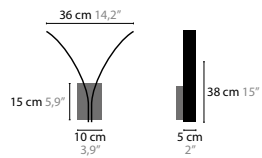

STREAM W2 XL

13782