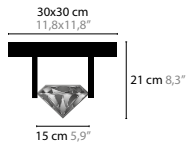

10584

ELEMENTS OF LOVE S1

10590

EMBRACE

EMBRACE W1+1			Light source: 2 X GU10 / 220V / MAX. 50W Dimmable 05 Bronze-coloured finish with premium sanded surface Light source not included	Size: 6,5 x 13 x 42 cm Packing size 1: 46 x 22 x 17 cm Packing size 2: 22 x 22 x 22 cm Packing weight: 2,5 kg
14700 Clear Glass 14701 Matt White Glass 14702 Frosted Glass	02-16-32-33 € 701,- € 701,- € 701,-	00-01-05 € 777,- € 777,- € 777,-		
EMBRACE W2+2			Light source: 4 X GU10 / 220V / MAX. 50W Dimmable 05 Bronze-coloured finish with premium sanded surface Light source not included	Size: 14 x 13 x 42 cm Packing size 1: 33 x 36 x 25 cm Packing size 2: 22 x 22 x 22 cm Packing weight: 4 kg
14705 Clear Glass 14706 Matt White Glass 14707 Frosted Glass	02-16-32-33 € 971,- € 971,- € 971,-	00-01-05 € 1.111,- € 1.111,- € 1.111,-		
EMBRACE H10+10			Light source: 20 X GU10 / 220V / MAX. 50W Dimmable 05 Bronze-coloured finish with premium sanded surface Light source not included	Size: Ø 79 x 47,5 cm Packing size 1: 81 x 81 x 67 cm Packing size 2: 44 x 33 x 32 cm Packing weight: 23 kg
14710 Clear Glass 14711 Matt White Glass 14712 Frosted Glass	02-16-32-33 € 8.314,- € 8.314,- € 8.314,-	00-01-05 € 9.718,- € 9.718,- € 9.718,-		
EMBRACE H16+16			Light source: 32 X GU10 / 220V / MAX. 50W Dimmable 05 Bronze-coloured finish with premium sanded surface Light source not included	Size: Ø 108 x 47,5 cm Packing size 1: 110 x 110 x 67 cm Packing size 2: 44 x 33 x 32 cm Packing weight: 35 kg
14715 Clear Glass 14716 Matt White Glass 14717 Frosted Glass	02-16-32-33 € 11.338,- € 11.338,- € 11.338,-	00-01-05 € 12.742,- € 12.742,- € 12.742,-		
EMBRACE LINEAR H6+6			Light source: 12 X GU10 / 220V / MAX. 50W Dimmable 05 Bronze-coloured finish with premium sanded surface Light source not included	Size: 150 x 50 x 18 Packing size 1: 160 x 40 x 30 cm Packing size 2: 44 x 33 x 32 cm Packing weight: 12 kg
14720 Clear Glass 14721 Matt White Glass 14722 Frosted Glass	02-16-32-33 € 4.728,- € 4.728,- € 4.728,-	00-01-05 € 5.344,- € 5.344,- € 5.344,-		
EMBRACE LINEAR H8+8			Light source: 16 X GU10 / 220V / MAX. 50W Dimmable 05 Bronze-coloured finish with premium sanded surface Light source not included	Size: 180 x 50 x 18 Packing size 1: 190 x 40 x 30 cm Packing size 2: 44 x 33 x 32 cm Packing weight: 16 kg
14725 Clear Glass 14726 Matt White Glass 14727 Frosted Glass	02-16-32-33 € 6.209,- € 6.209,- € 6.209,-	00-01-05 € 7.116,- € 7.116,- € 7.116,-		
EMBRACE H1			Light source: 1 X GU10 / 220V / MAX. 50W Dimmable 05 Bronze-coloured finish with premium sanded surface Light source not included	Size: Ø 6,5 x 33,5 cm Packing size: 46 x 21 x 17 cm Packing weight: 2 kg
14740 Clear Glass 14741 Matt White Glass 14742 Frosted Glass	02-16-32-33 € 679,- € 679,- € 679,-	00-01-05 € 744,- € 744,- € 744,-		