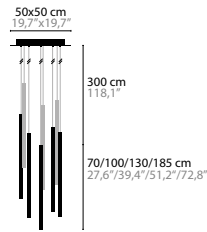

GLOW H8

11052