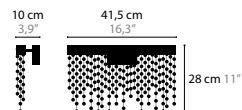

FROZEN EYES W1 L CXL

10976
10977
10978