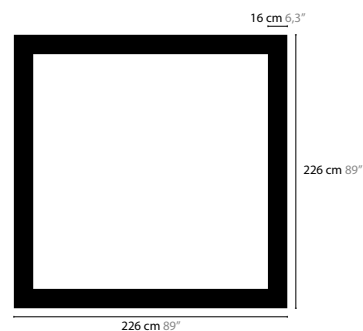

12506
12507
12508

SKY CYCLES SQUARE H24

12512
12513
12514

SKY CYCLES SQUARE H32

12518
12519
12520

SKY CYCLES RECTANGLE / SQUARE

SKY CYCLES

SKY CYCLES LINE H5		02 € 2.590,- € 3.292,- € 3.929,-	Light source: 5 x G9 / 220V / Max. 40W Dimmable Light source not included	Size: 100 x 16 x 16,5 cm Packing size: 110 x 20 x 16 cm Packing weight: 13 kg
SKY CYCLES LINE H8		02 € 3.196,- € 4.041,- € 5.182,-	Light source: 8 x G9 / 220V / Max. 40W Dimmable Light source not included	Size: 163 x 16 x 16,5 cm Packing size: 175 x 20 x 16 cm Packing weight: 20 kg
SKY CYCLES LINE H12		02 € 4.044,- € 5.485,- € 6.933,-	Light source: 12 x G9 / 220V / Max. 40W Dimmable Light source not included	Size: 241 x 16 x 16,5 cm Packing size: 250 x 30 x 16 cm Packing weight: 25 kg
SKY CYCLES LINE H16		02 € 5.161,- € 7.159,- € 9.006,-	Light source: 16 x G9 / 220V / Max. 40W Dimmable Light source not included	Size: 301 x 16 x 16,5 cm Packing size: 260 x 30 x 16 cm Packing weight: 30 kg
SKY CYCLES LINE H29		02 € 7.278,- € 10.258,- € 13.498,-	Light source: 29 x G9 / 220V / Max. 40W Dimmable Light source not included	Size: 499 x 16 x 16,5 cm Packing size: 260 x 30 x 16 cm Packing weight: 35 kg