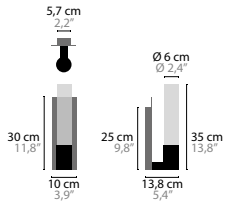

INFINITY W1

14519