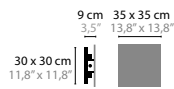

NIGHTLIFE C4

11880
11881