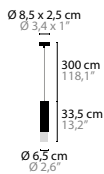

EMBRACE H1

14740
14741
14742

**CUSTOMISE YOUR
PREFERRED COMPOSITION.**

See page 5 for more information and the possibilities.