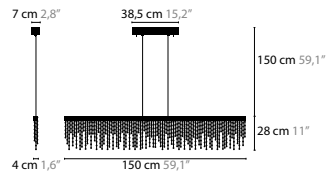

10928
10929
10930

FROZEN EYES H10

10934
10935
10936

FROZEN EYES H18

10940
10941
10942

FROZEN EYES

FROZEN EYES W1 S C		00-01-02-05 10-12-13-14-16	Light source: LED 3W / 24V / 2700K / 375LM Not dimmable, dimmable version on request Light source included	Size: 16,5 x 10 x 13 cm Packing size: 23 x 11 x 12 cm Packing weight: 1 kg
10946 Crystals 10947 Excellent Crystals 10948 Superior Crystals	€ 593,- € 646,- € 793,-			
FROZEN EYES W1 S CXL		00-01-02-05 10-12-13-14-16	Light source: LED 3W / 24V / 2700K / 375LM Not dimmable, dimmable version on request Light source included	Size: 16,5 x 10 x 28 cm Packing size: 22 x 21 x 22 cm Packing weight: 1 kg
10952 Crystals 10953 Excellent Crystals 10954 Superior Crystals	€ 625,- € 687,- € 794,-			
FROZEN EYES W1 M C		00-01-02-05 10-12-13-14-16	Light source: LED 5W / 24V / 2700K / 625LM Not dimmable, dimmable version on request Light source included	Size: 26,5 x 10 x 13 cm Packing size: 29 x 29 x 24 cm Packing weight: 2 kg
10958 Crystals 10959 Excellent Crystals 10960 Superior Crystals	€ 699,- € 755,- € 852,-			
FROZEN EYES W1 M CXL		00-01-02-05 10-12-13-14-16	Light source: LED 5W / 24V / 2700K / 625LM Not dimmable, dimmable version on request Light source included	Size: 26,5 x 10 x 28 cm Packing size: 46 x 21 x 18 cm Packing weight: 2 kg
10964 Crystals 10965 Excellent Crystals 10966 Superior Crystals	€ 773,- € 829,- € 1.043,-			
FROZEN EYES W1 L C		00-01-02-05 10-12-13-14-16	Light source: LED 8W / 24V / 2700K / 1000LM Not dimmable, dimmable version on request Light source included	Size: 41,5 x 10 x 13 cm Packing size: 46 x 21 x 18 cm Packing weight: 2 kg
10970 Crystals 10971 Excellent Crystals 10972 Superior Crystals	€ 829,- € 924,- € 1.067,-			
FROZEN EYES W1 L CXL		00-01-02-05 10-12-13-14-16	Light source: LED 8W / 24V / 2700K / 1000LM Not dimmable, dimmable version on request Light source included	Size: 41,5 x 10 x 28 cm Packing size: 46 x 21 x 17 cm Packing weight: 2 kg
10976 Crystals 10977 Excellent Crystals 10978 Superior Crystals	€ 863,- € 1.055,- € 1.317,-			
FROZEN EYES WALLPANEL W1		00-01-02-05 10-12-13-14-16	Light source: LED 3W / 24V / 2700K / 375LM Not dimmable, dimmable version on request Light source included	Size: 25 x 13,5 x 100 cm Packing size: 125 x 30 x 30 cm Packing weight: 11 kg
10982 Crystals 10983 Excellent Crystals 10984 Superior Crystals	€ 1.608,- € 2.158,- € 2.806,-			