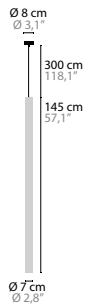

INFINITY H1

14532