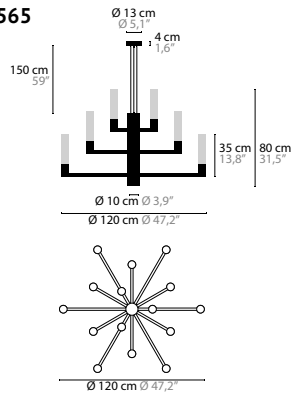

INFINITY H15+1

14563

INFINITY H17+1

14567

INFINITY

INFINITY H12 14570 Glass 35 cm 14571 Glass 53 cm		00-01-02-05 10-12-13-14-16 € 7.829,- € 8.061,-	Light source: 12 x GU10 / 220V / Max. 50W Dimmable Crystal chains included. Customer's choice whether to use them Light source not included	Size: 150 x 34 x 35/53 cm Packing size 1: 174 x 39 x 27 cm Packing size 2: 85 x 31 x 44 cm Packing weight: 32 kg
INFINITY H14 14572 Glass 35 cm 14573 Glass 53 cm		00-01-02-05 10-12-13-14-16 € 8.304,- € 8.574,-	Light source: 14 x GU10 / 220V / Max. 50W Dimmable Crystal chains included. Customer's choice whether to use them Light source not included	Size: 150 x 34 x 35/53 cm Packing size 1: 174 x 39 x 27 cm Packing size 2: 41 x 41 x 55 cm Packing weight: 33 kg
INFINITY H18 14574 Glass 35 cm + 53 cm		00-01-02-05 10-12-13-14-16 € 9.718,-	Light source: 18 x GU10 / 220V / Max. 50W Dimmable Crystal chains included. Customer's choice whether to use them Light source not included	Size: 150 x 64 x 53 cm Packing size 1: 166 x 77 x 45 cm Packing size 2: (2x) 40 x 40 x 80 cm Packing weight: 76 kg