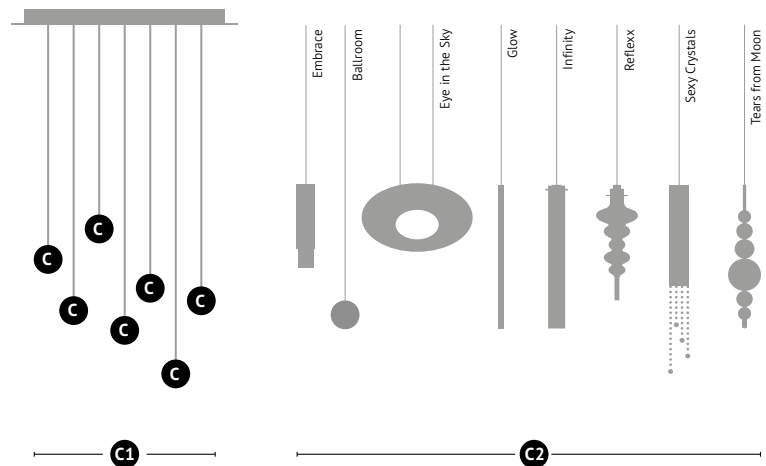

A FORM AND SIZE TOP PLATE

B TOTAL DROP

Length from ceiling to bottom lowest pendant

C NUMBER OF PENDANTS

Determine the desired number of pendants and collection

D FINISHING

Decide on the available finishes for the top plate and pendants