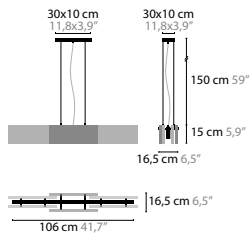

NIGHTLIFE

NIGHTLIFE H5

11810
11811