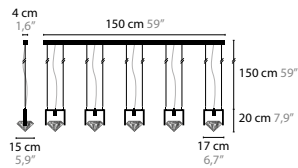

ELEMENTS OF LOVE H5 LED

10525