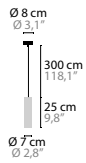

INFINITY H1

14528