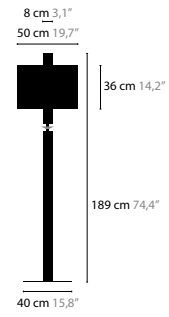

SUNRISE F1

12760