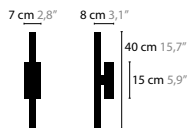

See page 5 for more information and the possibilities.

GLOW W2

11060

GLOW W2 XL

11070

ICE FALL

ICE FALL C3		02	Light source: 3 x GU10 / 220V / Max. 50W Dimmable Light source not included	Size: Ø 40 x 45 cm Packing size: 50 x 50 x 35 cm Packing weight: 6 kg
14030	Crystals	€ 1.716,-		
14031	Excellent Crystals	€ 2.105,-		
14032	Superior Crystals	€ 2.644,-		
ICE FALL C5		02	Light source: 5 x GU10 / 220V / Max. 50W Dimmable Light source not included	Size: Ø 50 x 45 cm Packing size: 56 x 56 x 34 cm Packing weight: 9 kg
14035	Crystals	€ 2.482,-		
14036	Excellent Crystals	€ 3.022,-		
14037	Superior Crystals	€ 3.670,-		
ICE FALL C6		02	Light source: 6 x GU10 / 220V / Max. 50W Dimmable Light source not included	Size: Ø 70 x 110 cm Packing size: 75 x 75 x 15 cm Packing weight: 35 kg
14050	Crystals	€ 3.454,-		
14051	Excellent Crystals	€ 5.290,-		
14052	Superior Crystals	€ 7.450,-		
ICE FALL C14		02	Light source: 14 x GU10 / 220V / Max. 50W Dimmable Light source not included	Size: Ø 110 x 110 cm Packing size: 115 x 115 x 15 cm Packing weight: 80 kg
14060	Crystals	€ 6.370,-		
14061	Excellent Crystals	€ 12.084,-		
14062	Superior Crystals	€ 18.034,-		
ICE FALL C20		02	Light source: 20 x GU10 / 220V / Max. 50W Dimmable Light source not included	Size: Ø 150 x 110 cm Packing size: 155 x 155 x 17 cm Packing weight: 110 kg
14070	Crystals	€ 10.313,-		
14071	Excellent Crystals	€ 21.382,-		
14072	Superior Crystals	€ 33.478,-		