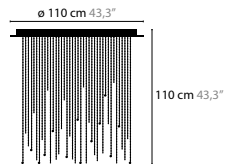

ICE FALL C14

14060
14061
14062