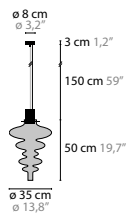

REFLEXX H1 XXL

14400