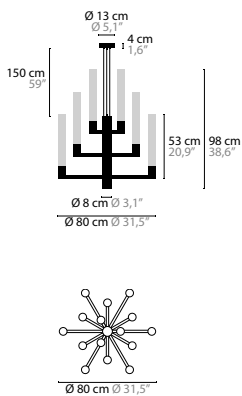

INFINITY H9+1

14556

INFINITY H12+1

14558

INFINITY H15+1

14561

INFINITY H17+1

14565

INFINITY H15+1

14563

INFINITY H17+1

14567

INFINITY

INFINITY H12 14570 Glass 35 cm 14571 Glass 53 cm		00-01-02-05 10-12-13-14-16 € 7.829,- € 8.061,-	Light source: 12 x GU10 / 220V / Max. 50W Dimmable Crystal chains included. Customer's choice whether to use them Light source not included	Size: 150 x 34 x 35/53 cm Packing size 1: 174 x 39 x 27 cm Packing size 2: 85 x 31 x 44 cm Packing weight: 32 kg
INFINITY H14 14572 Glass 35 cm 14573 Glass 53 cm		00-01-02-05 10-12-13-14-16 € 8.304,- € 8.574,-	Light source: 14 x GU10 / 220V / Max. 50W Dimmable Crystal chains included. Customer's choice whether to use them Light source not included	Size: 150 x 34 x 35/53 cm Packing size 1: 174 x 39 x 27 cm Packing size 2: 41 x 41 x 55 cm Packing weight: 33 kg
INFINITY H18 14574 Glass 35 cm + 53 cm		00-01-02-05 10-12-13-14-16 € 9.718,-	Light source: 18 x GU10 / 220V / Max. 50W Dimmable Crystal chains included. Customer's choice whether to use them Light source not included	Size: 150 x 64 x 53 cm Packing size 1: 166 x 77 x 45 cm Packing size 2: (2x) 40 x 40 x 80 cm Packing weight: 76 kg