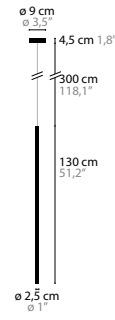

GLOW H1

11030