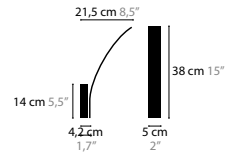

STREAM W1 XL

13772