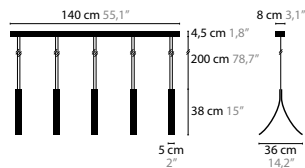

STREAM H5 XL

13732