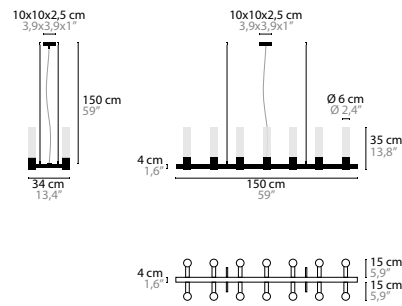

INFINITY H14

14572