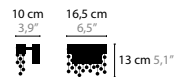

FROZEN EYES

FROZEN EYES W1 S C

10946
10947
10948