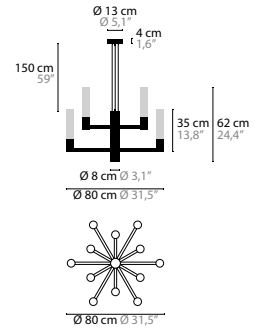

INFINITY H12+1

14557