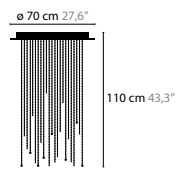

ICE FALL C6

14050
14051
14052