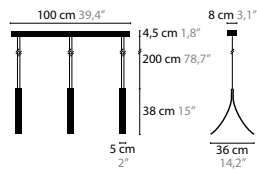

STREAM H3 XL

13722