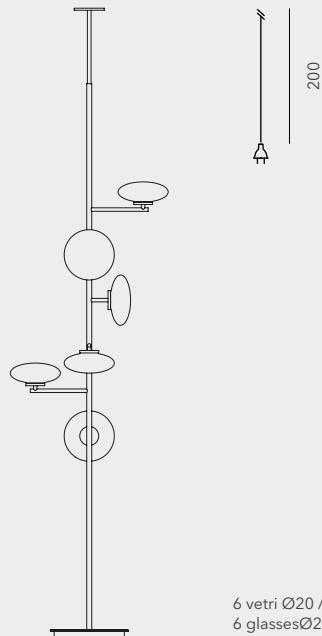

3.665,00

1307-13
EXTRA SMALL
FLOOR-CEILING
LAMP

Ø32 x W50 x H220-250

6 x 6W - 3000K
6 x 6W - 2700K
dimmer on cable

IP20

metallo verniciato nero opaco e vetro bianco acidato / *matt black metal and white acid-etched glass*