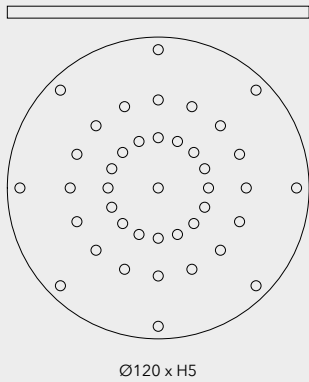

piastra tonda con max 17 attacchi /
round plate with max 17 fittings
dimnable 0-10V

metallo verniciato opaco bianco /
matt white varnished metal

1.650,00

BB01-T-120-41
WHITE