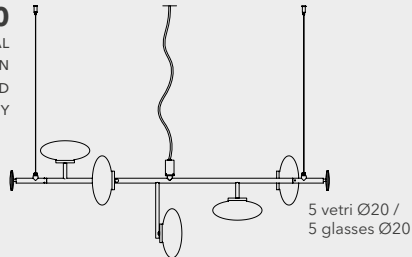

bronzo spazzolato e vetro bianco acidato / *brushed bronze and white white acid-etched glass*

3.760,00

1307-50
HORIZONTAL
SUSPENSION
RECESSED
CANOPY

L130 x W63 x H48

5 x 6W - 3000K
5 x 6W - 2700K
driver remoto non incluso / *remote driver not included*