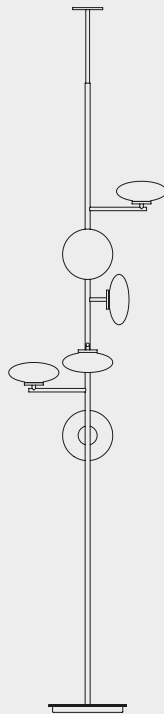

3.795,00

bronzo spazzolato e vetro bianco acidato / *brushed bronze and white white acid-etched glass*

4.015,00

6 vetri Ø20 /
6 glasses Ø20

1307-11

SMALL
FLOOR-CEILING
LAMP

6 x 6W - 3000K
6 x 6W - 2700K
dimmer on cable
IP20