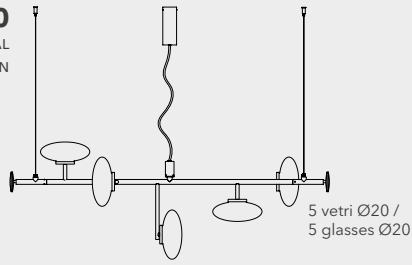

1307-20
HORIZONTAL
SUSPENSION

L130 x W63 x H48

5 x 6W - 3000K
5 x 6W - 2700K
dimmable 0-10V

IP20

metallo verniciato nero opaco e vetro bianco acidato / *matt black metal and white acid-etched glass*

3.500,00

bronzo spazzolato e vetro bianco acidato / *brushed bronze and white white acid-etched glass*

3.760,00