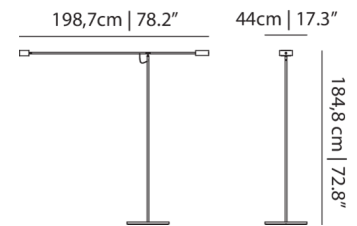

DIMMING & LIGHTING CONTROL

Dimmer on power cord