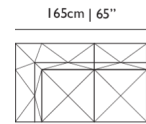

MATERIAL DESCRIPTION

Wooden frame, steel springs, foam.

ADDITIONAL

A modular sofa system that will befriend any interior. Design your own BFF Sofa and find out exact measurements with our configurator: <https://www.moooi.com/bff-sofa>

OUTDOOR USE

No

SEAT HEIGHT

36cm | 14.2"

HEIGHT ARMREST

69cm | 27.2"

SEAT WIDTH

135cm | 53.1"