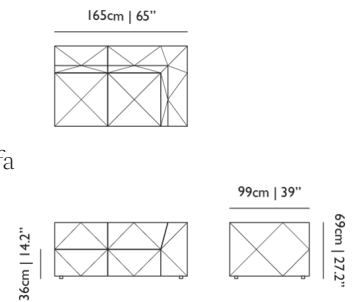

ADDITIONAL

A modular sofa system that will befriend any interior. Design your own BFF Sofa and find out exact measurements with our configurator: <https://www.mooodi.com/bff-sofa>