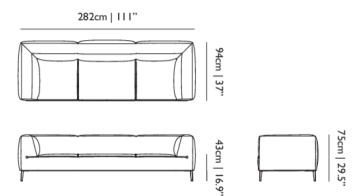

**HEIGHT ARMREST**

75cm | 29.5"

**SEATING CAPACITY**

3