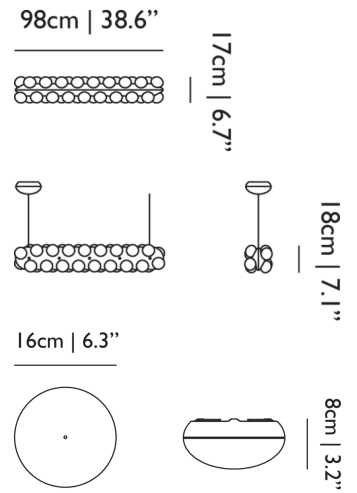

CRI
80

LIGHT OUTPUT
1600 lm

DIMMING & LIGHTING CONTROL
Mains, Trailing edge, Reverse phase

Model: DOUBLE VERTICAL

Prop light, Double Vertical 2700K 10 MTR CABLE	ZMOLPR0DV36WA	€ 2.136	10W
Prop light, Double Vertical 2700K	8718282293868	€ 2.330	10W
Prop light, Double Vertical 2000K	8718282293851	€ 2.330	10W
Prop light, Round Double 2700K 10 MTR CABLE	8718282294681	€ 4.592	10W
Prop light, Round Double Vertical 2000K	8718282294070	€ 4.801	10W

MATERIAL DESCRIPTION

HIPS housing, PMMA light guide, glass bulbs. The Proplight is available in two colour temperatures: 2000K or 2700K.

ADDITIONAL

OUTDOOR USE

No

LIGHTSOURCE INCLUDED

Yes

NUMBER OF LIGHTSOURCES

36

INPUT VOLTAGE

110-240V

MAX POWER CONSUMPTION

21W

LAMPHOLDER

LED (Solid state)

CABLE COLOUR

Transparent with tinned cores

CABLE LENGTH

400cm | 157.5"; 1000cm | 393.7"

CANOPY

Pebble II White, ABS

CRI

80

LIGHT OUTPUT

1600 lm