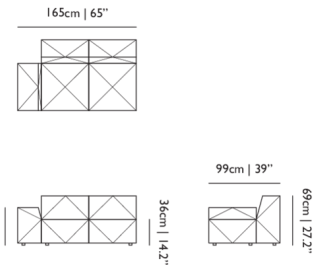

MATERIAL DESCRIPTION

Wooden frame, steel springs, foam.

ADDITIONAL

A modular sofa system that will befriend any interior. Design your own BFF Sofa and find out exact measurements with our configurator: <https://www.mooodi.com/bff-sofa>