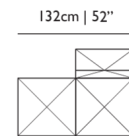

ADDITIONAL

A modular sofa system that will befriend any interior. Design your own BFF Sofa and find out exact measurements with our configurator: <https://www.moooi.com/bff-sofa>

OUTDOOR USE

No

SEAT HEIGHT

36cm | 14.2"

SEATING CAPACITY

2