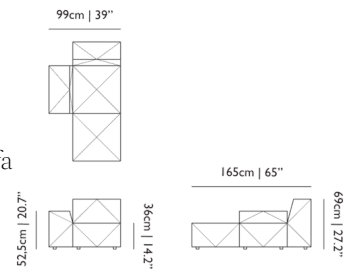

ADDITIONAL

A modular sofa system that will befriend any interior. Design your own BFF Sofa and find out exact measurements with our configurator: <https://www.moooi.com/bff-sofa>