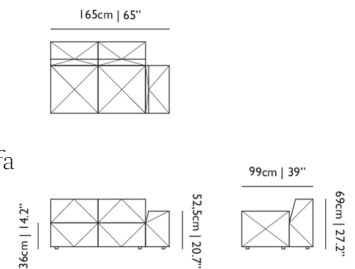

ADDITIONAL

A modular sofa system that will befriend any interior. Design your own BFF Sofa and find out exact measurements with our configurator: <https://www.moooi.com/bff-sofa>