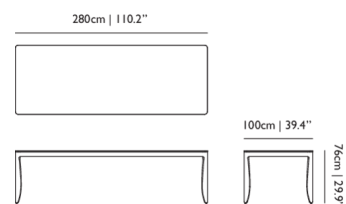

Model: 240

Monster Table 240 Black stained	8718282348193	€ 3.014	In stock
Monster Table 240 Cinnamon stained	8718282348209	€ 3.014	In stock
Monster Table 240 Grey stained	8718282348179	€ 3.014	10W
Monster Table 240 Natural oil	8718282348155	€ 3.014	10W
Monster Table 240 Wenge stained	8718282348162	€ 3.014	10W
Monster Table 240 White wash stained	8718282348186	€ 3.014	10W

MATERIAL DESCRIPTION

Solid oak legs and veneer top

OUTDOOR USE

No

THICKNESS TABLETOP

9cm | 3.5"

SEATS

8

Model: 280

Monster Table 280 Black stained	8718282348223	€ 3.404	10W
Monster Table 280 Cinnamon stained	8718282348254	€ 3.404	10W
Monster Table 280 Grey stained	8718282348247	€ 3.404	10W
Monster Table 280 Natural Oil	8718282348216	€ 3.404	10W
Monster Table 280 Wenge stained	8718282348230	€ 3.404	10W
Monster Table 280 White wash stained	8718282348261	€ 3.404	10W

MATERIAL DESCRIPTION

Solid oak legs and veneer top

OUTDOOR USE

No

THICKNESS TABLETOP

9cm | 3.5"

SEATS

10

Zio Dining Table

MARCEL WANDERS, 2013

In most households the table is the central piece of the dining room, the heart around which families gather, entertain and relax. Many special memories revolve around its steady presence. With their graceful look and refined details, the Zio tables by Marcel Wanders studio bring a touch of style to any moment.

Model: ZIO DINING TABLE 190

Zio dining table 190 Cinnamon stained	8718282342382	€ 4.305	In stock
Zio Dining Table 190, composition	8718282342337	€ 4.305	10W
Zio dining table 190 Black stained	8718282342351	€ 4.305	10W
Zio dining table 190 Grey stained	8718282342375	€ 4.305	10W
Zio dining table 190 Natural oil	8718282342344	€ 4.305	10W
Zio dining table 190 Wenge stained	8718282342368	€ 4.305	10W
Zio dining table 190 White wash stained	8718282342399	€ 4.305	10W