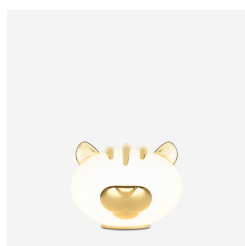

Pet Light

MARCEL WANDERS, 2018

Uhuh, Purr, Noot Noot, & Grwoww are a series of table lamps by Marcel Wanders studio. Each pet has its very own personality and characteristics, but they're all rounded, endearing and elegant. The Pet Lights find their place in any kind of interior and space. With frosted glass bodies and heads decorated with touches of ceramic gold, they emit a heart-warming glow you can dim to match the hour of the day. Choose your favourite character, penguin, rabbit, tiger and an owl, and enjoy a glowing pet with heaps of charm!

Model: **GRWOWW**

Pet Light Grwoww (Tiger)

8718282366623

€ 583 In stock

MATERIAL DESCRIPTION

Hand blown glass, gilded porcelain elements and base

OUTDOOR USE

No

23cm | 9.1"

RECOMMENDED LIGHTSOURCE

LED only

LIGHTSOURCE INCLUDED

Yes

NUMBER OF LIGHTSOURCES

1

INPUT VOLTAGE

220-240V

MAX POWER CONSUMPTION

4W

LAMPHOLDER

G9

23cm | 9.1"

CABLE COLOUR

Transparent with tinned cores

CABLE LENGTH

250cm | 98.4"

SWITCH

In line push button dimmer switch

COLOUR TEMPERATURE

2700 K

CRI

80

LIGHT OUTPUT

250 lm

DIMMING & LIGHTING CONTROL

Dimmer on power cord

Model: **NOOT NOOT (PENGUIN)**

Pet Light Noot Noot (Penguin)

8718282314099

€ 583 In stock

MATERIAL DESCRIPTION

Hand blown glass, gilded porcelain elements and base

OUTDOOR USE

No

RECOMMENDED LIGHTSOURCE

LED only

LIGHTSOURCE INCLUDED

Yes

NUMBER OF LIGHTSOURCES

1

INPUT VOLTAGE

220-240V

MAX POWER CONSUMPTION

4W

LAMPHOLDER

G9

CABLE COLOUR

Transparent with tinned cores

CABLE LENGTH

250cm | 98.4"

SWITCH

In line push button dimmer switch

COLOUR TEMPERATURE

2700 K