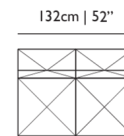

ADDITIONAL

A modular sofa system that will befriend any interior. Design your own BFF Sofa and find out exact measurements with our configurator: <https://www.mooodi.com/bff-sofa>

OUTDOOR USE

No

SEAT HEIGHT

36cm | 14.2"