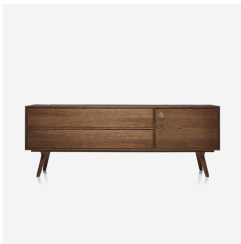

Model: **SHELF**

Sofa So Good Shelf Black Stained	8718282351667	€ 739	8W
Sofa So Good Shelf Cinnamon Stained	8718282351698	€ 739	8W
Sofa So Good Shelf Grey Stained	8718282351681	€ 739	8W
Sofa So Good Shelf Natural Oil	8718282351650	€ 739	8W
Sofa So Good Shelf Wenge Stained	8718282351674	€ 739	8W
Sofa So Good Shelf White Wash Stained	8718282351704	€ 739	8W

MATERIAL DESCRIPTION

Stained oak veneer on wooden base with polished aluminum feet

OUTDOOR USE

No

92cm | 36.2"

40cm | 15.8"

Zio Buffet

MARCEL WANDERS, 2013

The perfect place to store away serious paperwork, endearing photographs and pieces of past memories, the Zio buffet by Marcel Wanders studio conveys a solid, classy appearance with a touch of playfulness. Trust it with anything: it will protect your finest treasures and support flower vases or car keys with dignity.

Model: **ZIO BUFFET**

Zio Buffet Black stained	8718282342566	€ 4.903	10W
Zio Buffet Cinnamon stained	8718282342597	€ 4.903	10W
Zio Buffet Grey stained	8718282342580	€ 4.903	10W
Zio Buffet Natural oil	8718282342559	€ 4.903	10W
Zio Buffet Wenge stained	8718282342573	€ 4.903	10W
Zio Buffet White wash stained	8718282342603	€ 4.903	10W

MATERIAL DESCRIPTION

Solid oak, oak veneer

OUTDOOR USE

No

200cm | 78.7"

45cm | 17.7"