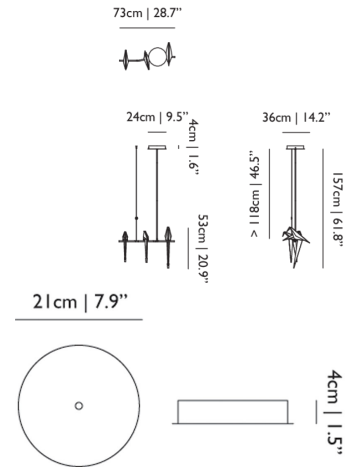

LIGHT OUTPUT
336 lm

DIMMING & LIGHTING CONTROL
0-10V, 1-10V, Push / Pulse dim on Low
Voltage (SELV), Potentiometer