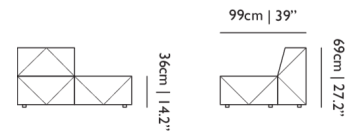

**OUTDOOR USE**

No

**SEAT HEIGHT**

36cm | 14.2"

**SEAT WIDTH**

135cm | 53.1"

**SEATING CAPACITY**

2