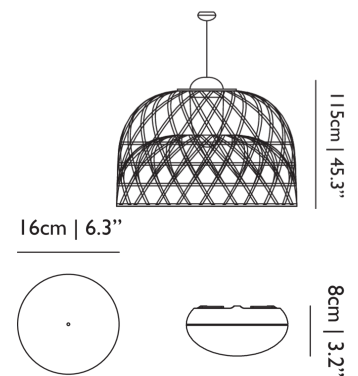

Model: **LARGE**

Emperor, L suspended, black

8718282299884

€ 5.683 6W

Emperor, L suspended, red

8718282299907

€ 5.683 6W

MATERIAL DESCRIPTION
Bamboo rattan cage shade, glass diffuser

OUTDOOR USE
No

160cm | 63"

NUMBER OF LIGHTSOURCES
4

INPUT VOLTAGE
220-240V

MAX POWER CONSUMPTION
36W

LAMPHOLDER
2G11

CABLE COLOUR
Black textile

CABLE LENGTH
400cm | 157.5"

CANOPY
Pebble II Black, ABS

DIMMING & LIGHTING CONTROL
DALI dt6