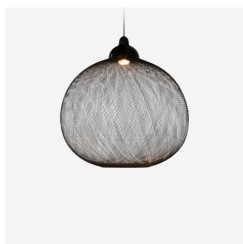

Non Random

BERTJAN POT, 2007

Old ladies call them neatly coiled balls of yarn, Kids talk about soap bubbles hanging from lightbulbs. Some say they are there to light up Arabian nights, Moooi says they're Non Random Lights.

Model: NON RANDOM D48

Non Random d48, white	8718282293752	€ 567	In stock
Non Random d48, black	8718282293790	€ 660	In stock
Non Random d48, white, 10 MTR CABLE	8718282293776	€ 670	6W
Non Random d48, black, 10 MTR CABLE	8718282293783	€ 762	6W

MATERIAL DESCRIPTION

Sphere from fibreglass with epoxy resin, powder coated aluminium cap, anodized aluminium reflector

OUTDOOR USE

No

48cm | 18.9"

RECOMMENDED LIGHTSOURCE

NUMBER OF LIGHTSOURCES

1

INPUT VOLTAGE

220-240V

MAX POWER CONSUMPTION

60W

LAMPHOLDER

E27

CABLE COLOUR

Black

CABLE LENGTH

400cm | 157.5"; 1000cm | 393.7"