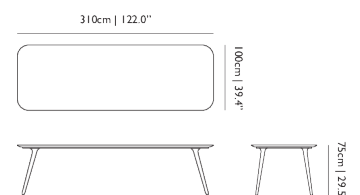

Model: **ZIO DINING TABLE 310**

Zio dining table 310 composition	8718282342474	€ 5.931	10W
Zio dining table 310 Black stained	8718282342504	€ 5.931	10W
Zio dining table 310 Cinnamon stained	8718282342535	€ 5.931	10W
Zio dining table 310 Grey stained	8718282342528	€ 5.931	10W
Zio dining table 310 Natural oil	8718282342481	€ 5.931	10W
Zio dining table 310 Wenge stained	8718282342511	€ 5.931	10W
Zio dining table 310 White wash stained	8718282342542	€ 5.931	10W

MATERIAL DESCRIPTION
Solid oak

OUTDOOR USE
No

THICKNESS TABLETOP
6cm | 2.4"

SEATS
8