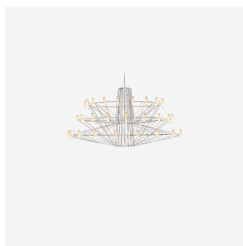

## Coppélia Suspended

ARIHIRO MIYAKE, 2015

Coppélia comes to life in a whirl of flowing motion and sparkling light. With a graceful sense of wonder, a beautiful mechanical doll appears to magically come to life in the famous ballet Coppélia. In the performance the ballerina traces, with sinuous movements, a delicate after-image in the air, which inspires the fluid motion in the design of Miyake's Coppélia Suspended Lamp. The graceful dance, staged by the three-dimensionally crossed wire structure, leads the spectator to dozens of glowing LED lights, which define the contour and the magical glow of Miyake's interpretation of a classic chandelier.