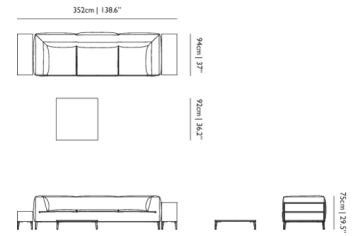

Model: **TRIPLE SEATER**

SOFA SO GOOD TRIPLE SEATER DENIM LIGHT WASH

Sofa So Good Table White Wash Stained	8718282351582	€ 429	8W
Sofa So Good Demi Double Shelf White Wash Stained	8718282351827	€ 865	8W
Sofa So Good Demi Shelf White Wash Stained	8718282351766	€ 683	8W
SSG Triple Seat TE01 Denim Light wash	8718282746135	€ 5.019	8W
complete		€ 6.996	

MATERIAL DESCRIPTION

Steel frame, foam on elastic straps, polished aluminum feet

OUTDOOR USE

No

SEAT HEIGHT

43cm | 16.9"

SEAT WIDTH

222cm | 87.4"

HEIGHT ARMREST

75cm | 29.5"

SEATING CAPACITY

3