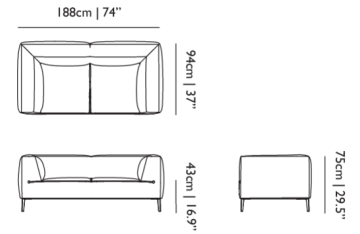

MATERIAL DESCRIPTION

Steel frame, foam on elastic straps, polished aluminum feet

OUTDOOR USE

No

SEAT HEIGHT

43cm | 16.9"

SEAT WIDTH

128cm | 50.4"

HEIGHT ARMREST

75cm | 29.5"

SEATING CAPACITY

2