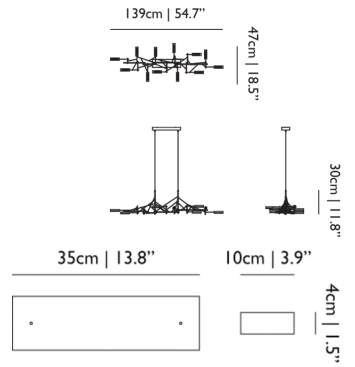

MATERIAL DESCRIPTION

Metal frame, brass shades and polycarbonate diffusers

OUTDOOR USE

No

LIGHTSOURCE INCLUDED

Yes

NUMBER OF LIGHTSOURCES

12

INPUT VOLTAGE

220-240V

MAX POWER CONSUMPTION

21W

LAMPHOLDER

LED (Solid state)

CABLE COLOUR

Black

CABLE LENGTH

250cm | 98.4"

CANOPY

Matching metal rectangle

COLOUR TEMPERATURE

2700 K

CRI

93

LIGHT OUTPUT

742 lm

DIMMING & LIGHTING CONTROL

Mains, Trailing edge, Reverse phase

Model: **85**

Tinkering 85

8718282351315

€ 1.969 In stock

MATERIAL DESCRIPTION

Metal frame, brass shades and polycarbonate diffusers

OUTDOOR USE

No

LIGHTSOURCE INCLUDED

Yes

NUMBER OF LIGHTSOURCES

7

INPUT VOLTAGE

220-240V

MAX POWER CONSUMPTION

12W

LAMPHOLDER

LED (Solid state)

CABLE COLOUR

Black

CABLE LENGTH

250cm | 98.4"

CANOPY

Matching metal rectangle

COLOUR TEMPERATURE

2700 K

CRI

93

LIGHT OUTPUT

420 lm