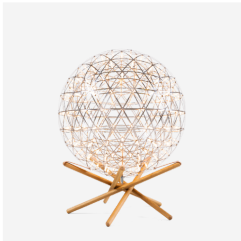

## Raimond II Tensegrity

RAIMOND PUTS, 2014

The Raimond Tensegrity is a floor lamp made from elegant metal, complemented with the sturdy earthiness of wood.

Tensegrity is a term that was first described by Buckminster Fuller as an architectural term. It refers to the interconnected wooden structure that uses tension and pressure to keep its shape. The beauty of the Raimond Tensegrity lies not only in its contrasting materials, but also in the trigonometric harmony of both structures. Mathematical perfection times two.