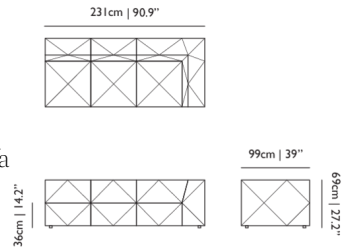

MATERIAL DESCRIPTION

Wooden frame, steel springs, foam.

ADDITIONAL

A modular sofa system that will befriend any interior. Design your own BFF Sofa and find out exact measurements with our configurator: <https://www.mooodi.com/bff-sofa>