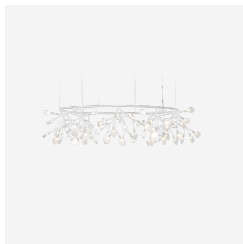

## Heracleum III The Big O

BERTJAN POT | POWERED THROUGH ELECTROSANDWICH® BY MARCEL WANDERS, 2014

In the Heracleum III The Big O, by Bertjan Pot, the flowering leaves are shaped in a blossoming crown. In the old days, a circular crown was a symbol of power, eternity, and glory. The Heracleum III The Big O adds the beauty of nature and prosperity to that row. Available in two sizes and four colours, this suspended lighting design is suitable for any space and crowns any interior. Like the other designs in the Heracleum family, the lean branches are powered by Electrosandwich, by Marcel Wanders studio. Compatible with our Wireless Wall Switch, for quick and easy dimming that gives you full control over the light output.