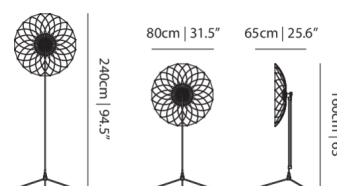

DIMMING & LIGHTING CONTROL

Dimmer on power cord