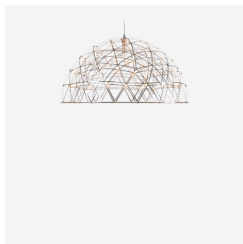

## Raimond II Dome

RAIMOND PUTS, 2013

The Raimond Dome is made of the same mathematical ingredients as its spherical family members. Also punctuated by tiny LED lights but amplified with a powerful light source in its centre. Looking at the Raimond Dome feels like staring into the soft glow of a starry night, making it the perfect light for dining under the stars. Designer Raimond Puts passed away before he could see the final design. Together with Raimond's wife, artist & designer Tis Ernst, Moooi completed the Raimond Dome.