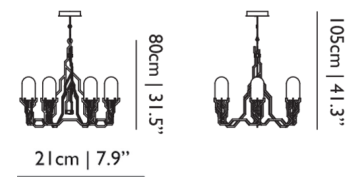

MATERIAL DESCRIPTION
Steel frame, glass diffusers

LIGHTSOURCE INCLUDED
Yes

INPUT VOLTAGE
220-240V

LAMPHOLDER
LED (Solid state)

CABLE LENGTH
400cm | 157.5"; 1000cm | 393.7"

COLOUR TEMPERATURE
2700 K

LIGHT OUTPUT
1318 lm

OUTDOOR USE
No

NUMBER OF LIGHTSOURCES
8

MAX POWER CONSUMPTION
16W

CABLE COLOUR
Transparent with tinned cores

CANOPY
Matching steel cylinder

CRI
80

DIMMING & LIGHTING CONTROL
Mains, Trailing edge, Reverse phase

90cm | 35.4"