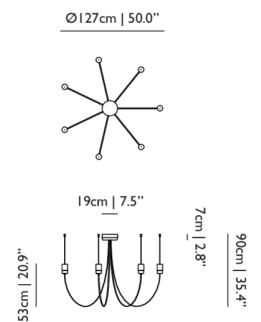

LIGHT OUTPUT

1434 lm