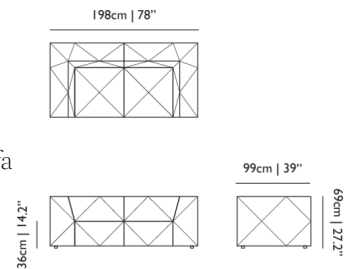

ADDITIONAL

A modular sofa system that will befriend any interior. Design your own BFF Sofa and find out exact measurements with our configurator: <https://www.moooi.com/bff-sofa>