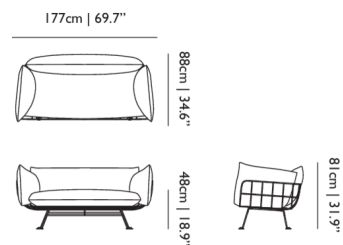

Model: **DOUBLE SEATER**

NEST SOFA DOUBLE SEATER

Nest Sofa, frame, white	8718282338866	€ 1.332	In stock
Nest Sofa Cat I	PNESTSOFAI	€ 1.527	10W
complete		€ 2.859	

NEST SOFA DOUBLE SEATER

Nest Sofa, frame, white	8718282338866	€ 1.332	In stock
Nest Sofa Cat II	PNESTSOFAII	€ 1.848	10W
complete		€ 3.180	

NEST SOFA DOUBLE SEATER

Nest Sofa, frame, white	8718282338866	€ 1.332	In stock
Nest Sofa Cat III	PNESTSOFAIII	€ 2.119	10W
complete		€ 3.451	

NEST SOFA DOUBLE SEATER

Nest Sofa, frame, white	8718282338866	€ 1.332	In stock
Nest Sofa Cat IV	PNESTSOFAIV	€ 2.553	10W
complete		€ 3.885	

NEST SOFA DOUBLE SEATER

Nest Sofa, frame, white	8718282338866	€ 1.332	In stock
Nest Sofa Cat LI	PNESTSOFALI	€ 3.638	10W
complete		€ 4.970	

NEST SOFA DOUBLE SEATER

Nest Sofa, frame, white	8718282338866	€ 1.332	In stock
Nest Sofa Cat LIII	PNESTSOFALIII	€ 6.449	10W
complete		€ 7.781	

NEST SOFA DOUBLE SEATER

Nest Sofa, frame, white	8718282338866	€ 1.332	In stock
Nest Sofa Cat LIII	PNESTSOFALIII	€ 6.449	10W
complete		€ 7.781	

NEST SOFA DOUBLE SEATER

Nest Sofa, frame, white	8718282338866	€ 1.332	In stock
Nest Sofa Cat V	PNESTSOFAV	€ 3.455	10W
complete		€ 4.787	

MATERIAL DESCRIPTION

KTL and powdercoated steel frame (suitable for outdoor use), mixed foam, feather & fiber flock filling.

OUTDOOR USE

Yes

SEAT HEIGHT

48cm | 18.9"

HEIGHT ARMREST

81cm | 31.9"

ADDITIONAL

Nest Sofa consists of a Frame and a

SEAT WIDTH

122cm | 48"

SEATING CAPACITY

2

Model: **NEST SOFA CUSHIONS**

Nest Sofa Cat LII	PNESTSOFALII	€ 5.043	10W