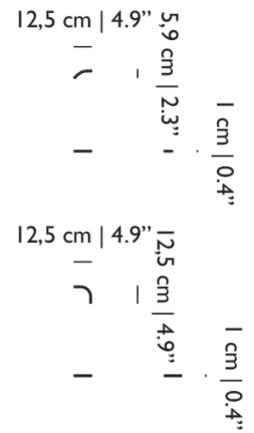

Model: HERACLEUM III ENDLESS BEND 135

Heracleum Endless, bend 135°, copper	MOLHEREB35CA	€ 107	5W
Heracleum Endless, bend 135°, green	8718282374888	€ 107	5W
Heracleum Endless, bend 135°, nickel	MOLHEREB35NA	€ 107	5W
Heracleum Endless, bend 135°, white	8718282362656	€ 107	5W

MATERIAL DESCRIPTION

Metal wire frame, polycarbonate lenses, ultra thin suspension wire

OUTDOOR USE

No

Model: HERACLEUM III ENDLESS BEND 90

Heracleum Endless, bend 90°, copper	MOLHEREB90CA	€ 107	5W
Heracleum Endless, bend 90°, green	8718282374895	€ 107	5W
Heracleum Endless, bend 90°, nickel	MOLHEREB90NA	€ 107	5W
Heracleum Endless, bend 90°, white	8718282362687	€ 107	5W

MATERIAL DESCRIPTION

Metal wire frame, polycarbonate lenses, ultra thin suspension wire