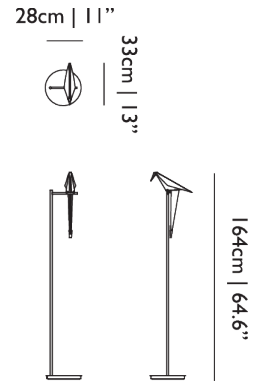

**LIGHTSOURCE INCLUDED**  
Yes

**NUMBER OF LIGHTSOURCES**  
1

**INPUT VOLTAGE**  
90-264V

**MAX POWER CONSUMPTION**  
5W

**LAMPHOLDER**  
LED (Solid state)

**CABLE COLOUR**  
Black

**CABLE LENGTH**  
450cm | 177.2"