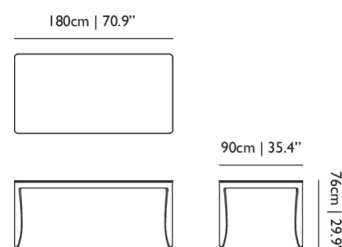

Liberty Table

ATELIER VAN LIESHOUT, 2018

The Liberty table, designed by Atelier Van Lieshout, is a typical example of artwork turned into a design object, just like the earlier released Liberty Lounger. With the Liberty Table, Atelier Van Lieshout continues to address the New Tribal Labyrinth and "Arts and Crafts" movement with traditional craftsmanship and using simple forms.

Model: **LIBERTY TABLE**

Liberty Table

8718282198910

€ 8.150 In stock

MATERIAL DESCRIPTION

Solid American walnut

OUTDOOR USE

No

THICKNESS TABLETOP

3.5cm | 1.4"

SEATS

6

Monster Table

MARCEL WANDERS

The Monster table is the largest Monster ever created. It has the same great genes and curving lines of the Monster chair. The Monster table has a huge appetite that needs to be satisfied, so we advice to have a gathering around the Monster table at least once a day, preferably around dinner time. Do not forget to feed it with flowers, poetry and love.

Model: **180**

Monster Table 180 Black stained

8718282348087

€ 2.733 10W

Monster Table 180 Cinnamon stained

8718282348124

€ 2.733 10W

Monster Table 180 Grey stained

8718282348100

€ 2.733 10W

Monster Table 180 Natural Oil

8718282348063

€ 2.733 10W

Monster Table 180 Wenge stained

8718282348094

€ 2.733 10W

Monster Table 180 White wash stained

8718282348131

€ 2.733 10W

MATERIAL DESCRIPTION

Solid oak legs and veneer top

OUTDOOR USE

No

THICKNESS TABLETOP

9cm | 3.5"

SEATS

6