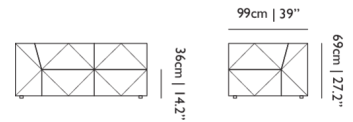

SEATING CAPACITY

2