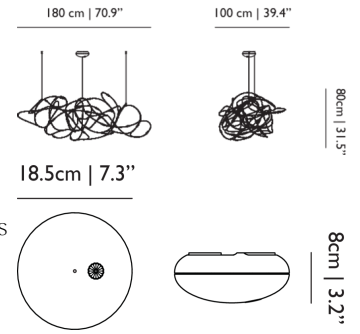

CABLE LENGTH
250cm | 98.4"

COLOUR TEMPERATURE
2500 K

LIGHT OUTPUT
2582 lm

CANOPY
Pebble III White, ABS

CRI
91

DIMMING & LIGHTING CONTROL
Wireless Wall Switch, DALI dt6, Push / Pulse
dim on Line Voltage, Mains / ELV dimming is
not possible