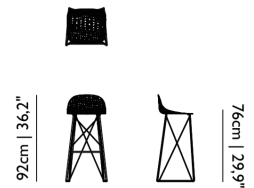

8718282340166

€ 935 In stock

**MATERIAL DESCRIPTION**  
Carbon fiber with epoxy resin.

**OUTDOOR USE**  
Yes

45cm | 17.7"

**SEAT HEIGHT**  
76cm | 29.9"

**SEAT WIDTH**  
44cm | 17.3"

Model: **LOW**