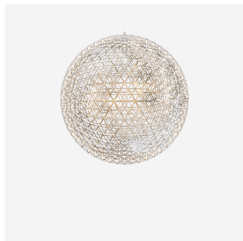

Raimond II R127-R163-R199

RAIMOND PUTS, 2009

The Raimond lights: perfect spheres of mathematical ingredients punctuated by tiny LED lights. Designer Raimond Puts was intrigued by the shape of the geodesic dome and with the mystery of prime numbers. It's no coincidence that the dimension of all Raimond lights resembles a prime number. The result of mathematical perfection that brings the starry night sky into your home.

Model: **RAIMOND II, R127**

Raimond II, R127 10 MTR CABLE

8718282359908

€ 14.503 In stock

MATERIAL DESCRIPTION

Stainless Steel Sphere (indoor use, not resistant to marine environments) with PMMA lenses

OUTDOOR USE

No

LIGHTSOURCE INCLUDED

Yes

INPUT VOLTAGE

120-250V

LAMPHOLDER

LED (Solid state)

CABLE LENGTH

1000cm | 393.7"

COLOUR TEMPERATURE

2500 K

NUMBER OF LIGHTSOURCES

492

MAX POWER CONSUMPTION

58W

CABLE COLOUR

Transparent with tinned cores

CANOPY

White metal rectangle

CRI

92