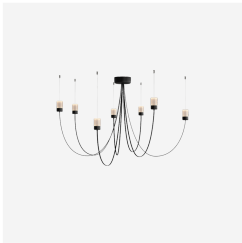

## Gravity Chandelier

PAUL COCKSEGE, 2021

The Gravity Chandelier by Paul Cocksedg re-imagines the chandeliers of the past. Inspired by changing rigidity to elasticity. The Gravity Chandelier is the definition of a modern chandelier. At first glance, it doesn't reveal its flexibility and cleverness; It takes a second look to unravel its mystery. With its flexible arms, you define the chandelier's diameter and choose where the light travels, but the suspended elements create natural curves shaped by gravity.