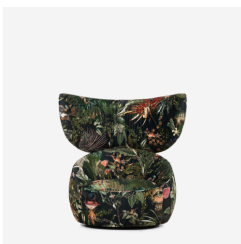

# Hana Armchair

SIMONE BONANNI, 2019

Create your own world in your safe space that is the Hana Armchair. Let the softness of the folds lure you in and when you step into that abundance of soft fabric, you're stepping into your own space and away from the hustle and bustle of the world. A moment of contemplation and ultimate relaxation. Mindfulness made tangible in the shape of a chair. The Hana is sculptured around the human body and its need to be pampered, embraced and accommodated for long stretches of time. The generous, cute, subtly curves allow for hours of lounging to daydream, read a book and let your imagination fly.