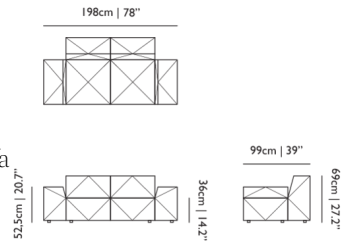

MATERIAL DESCRIPTION

Wooden frame, steel springs, foam.

ADDITIONAL

A modular sofa system that will befriend any interior. Design your own BFF Sofa and find out exact measurements with our configurator: <https://www.moooi.com/bff-sofa>