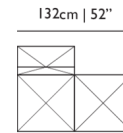

MATERIAL DESCRIPTION

Wooden frame, steel springs, foam.

ADDITIONAL

A modular sofa system that will befriend any interior. Design your own BFF Sofa and find out exact measurements with our configurator: <https://www.mooodi.com/bff-sofa>

OUTDOOR USE

No

SEAT HEIGHT

36cm | 14.2"