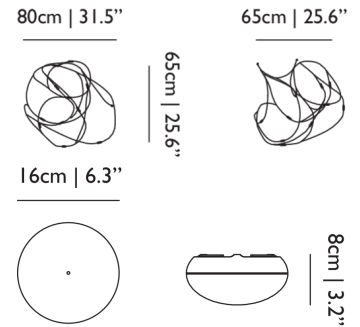

INPUT VOLTAGE
220-240V

LAMPHOLDER
LED (Solid state)

CABLE LENGTH
250cm | 98.4"

COLOUR TEMPERATURE
2500 K

LIGHT OUTPUT
1240 lm

MAX POWER CONSUMPTION
13W

CABLE COLOUR
Transparent with tinned cores

CANOPY
Pebble II White, ABS

CRI
91

DIMMING & LIGHTING CONTROL
Mains, Trailing edge, Reverse phase