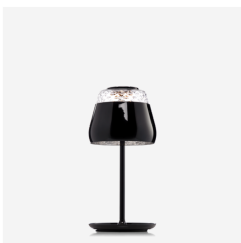

# Valentine Table Lamp

MARCEL WANDERS, 2014

Love at first sight! A magic mirror and the power of crystals transform a simple shell into an endless light bouquet of flowers.

**Model: VALENTINE TABLE LAMP**