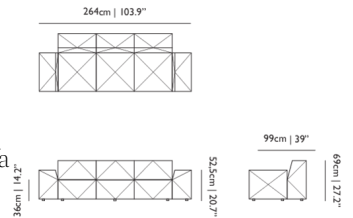

MATERIAL DESCRIPTION

Wooden frame, steel springs, foam.

ADDITIONAL

A modular sofa system that will befriend any interior. Design your own BFF Sofa and find out exact measurements with our configurator: <https://www.moooli.com/bff-sofa>