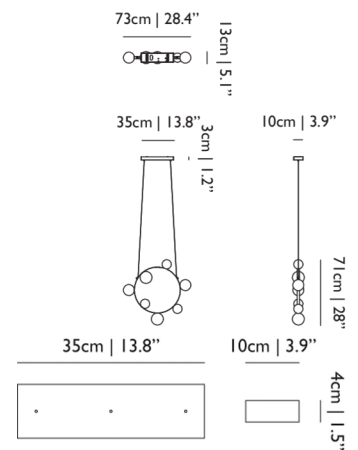

DIMMING & LIGHTING CONTROL

Mains, Trailing edge, Reverse phase

Model: 10 METER CABLE SET

Hubble Bubble 10 MTR cable set	8718282351995	€ 198	In stock