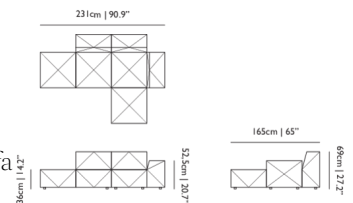

ADDITIONAL

A modular sofa system that will befriend any interior. Design your own BFF Sofa and find out exact measurements with our configurator: <https://www.mooodi.com/bff-sofa>