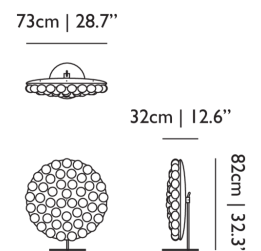

OUTDOOR USE
No

LIGHTSOURCE INCLUDED
Yes

NUMBER OF LIGHTSOURCES
48

INPUT VOLTAGE
110-240V

MAX POWER CONSUMPTION
21W

LAMPHOLDER
LED (Solid state)

CABLE COLOUR
Black

CABLE LENGTH
250cm | 98.4"

SWITCH
In line on/off switch

CRI
80

LIGHT OUTPUT
1079 lm

DIMMING & LIGHTING CONTROL
Integrated dimmer