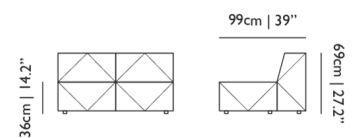

**OUTDOOR USE**

No

**SEAT HEIGHT**

36cm | 14.2"

**SEAT WIDTH**

135cm | 53.1"

**SEATING CAPACITY**

2