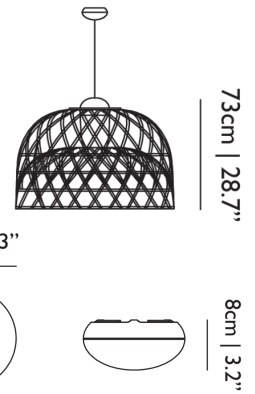

**MATERIAL DESCRIPTION**  
Powder-coated steel

**OUTDOOR USE**  
No

80cm-240cm | 31.5"-94.5"

**RECOMMENDED LIGHTSOURCE**  
Globe, 60W MAX

**NUMBER OF LIGHTSOURCES**  
16

**INPUT VOLTAGE**  
220-240V

**MAX POWER CONSUMPTION**  
960W

**CABLE COLOUR**  
Black textile

**CABLE LENGTH**  
400cm | 157.5"; 1000cm | 393.7"

**CANOPY**  
Pebble II Black, ABS

**DIMMING & LIGHTING CONTROL**  
Mains dimmable with compatible light source

*Model:* **LARGE**