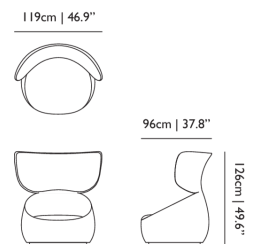

Model: **WINGBACK SWIVEL**

Hana Armchair Wingback Swivel EA, Rendezvous Tokyo Blue velvet Indigo	8718282746470	€ 4.846	In stock
Hana Armchair Wingback Swivel Cat I	PHANAWISWI	€ 3.436	8W
Hana Armchair Wingback Swivel Cat II	PHANAWISWII	€ 3.670	8W
Hana Armchair Wingback Swivel Cat III	PHANAWISWIII	€ 3.869	8W
Hana Armchair Wingback Swivel Justo, Hinde	8718282746487	€ 3.869	8W
Hana Armchair Wingback Swivel Cat IV	PHANAWISWIV	€ 4.186	8W
Hana Armchair Wingback Swivel Cat V	PHANAWISWV	€ 4.846	8W
Hana Armchair Wingback Swivel Cat LI	PHANAWISWLI	€ 4.895	8W
Hana Armchair Wingback Swivel Cat LII	PHANAWISWLI	€ 5.882	8W
Hana Armchair Wingback Swivel Cat LIII	PHANAWISWLIII	€ 6.864	8W

MATERIAL DESCRIPTION
Metal frame. elastic straps, cut and molded foam.

OUTDOOR USE
No

SEAT HEIGHT
40cm | 15.7"

SEAT WIDTH
67cm | 26.4" to 57cm | 22.4"

HEIGHT ARMREST
69cm | 27.2" to 41cm | 16.1"

SEATING CAPACITY
1