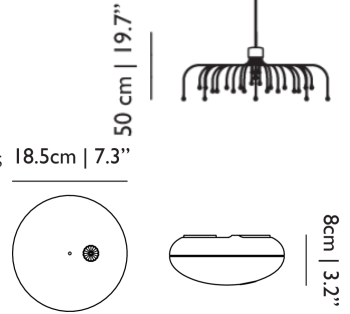

MATERIAL DESCRIPTION
Powdercoated Stainless Steel and Poly Carbonate

OUTDOOR USE
No

105 cm | 41.3"

LIGHTSOURCE INCLUDED
Yes

NUMBER OF LIGHTSOURCES
30

INPUT VOLTAGE
110-270V

MAX POWER CONSUMPTION
15W

LAMPHOLDER
LED (Solid state)

CABLE COLOUR
Black

CABLE LENGTH
1000cm | 393.7"; 250cm | 98.4"

CANOPY
Pebble III Black, ABS

COLOUR TEMPERATURE
2700 K

CRI
91

LIGHT OUTPUT
1200 lm

DIMMING & LIGHTING CONTROL
DALI dt6, Wireless Wall Switch, Push / Pulse dim on Line Voltage, Mains / ELV dimming is not possible