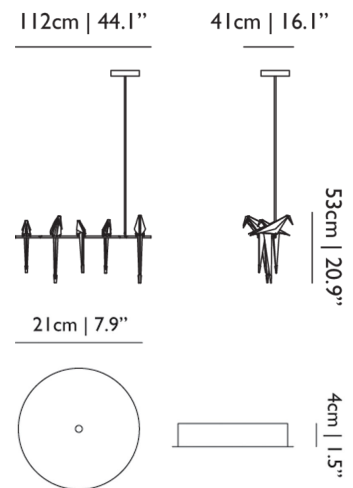

Steel and aluminium frame with polycarbonate (PC) and synthetic paper birds.

**ADDITIONAL**

Includes 3 small and 2 large birds. Minimum of 30cm/11,8" from ceiling. One straight connector included. Suspension poles included with set 1: 2x50cm, 2x15cm, 2x10cm (150cm total) finished in matching colour.