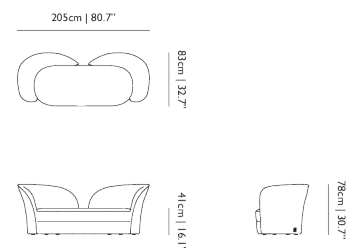

**HEIGHT ARMREST**

78cm | 30.7"

**SEATING CAPACITY**

2