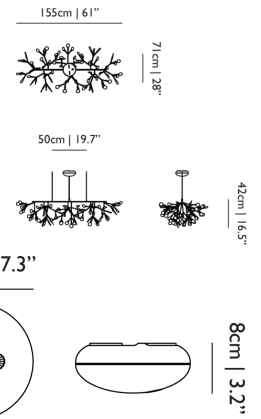

Model: **LINEAR**

Heracleum III Linear green	8718282367095	€ 2.926	In stock
Heracleum III Linear copper	8718282364261	€ 2.926	In stock
Heracleum III Linear nickel	8718282364278	€ 2.926	In stock
Heracleum III Linear white	8718282364285	€ 2.926	In stock
Heracleum III Linear green, 10 MTR CABLE	8718282367170	€ 3.117	32W
Heracleum III Linear copper, 10 MTR CABLE	8718282367118	€ 3.117	32W
Heracleum III Linear nickel, 10 MTR CABLE	8718282367125	€ 3.117	32W
Heracleum III Linear white, 10 MTR CABLE	8718282367132	€ 3.117	32W

MATERIAL DESCRIPTION

Metal wire frame, polycarbonate lenses, ultra thin suspension wire

OUTDOOR USE

No

LIGHTSOURCE INCLUDED

Yes

NUMBER OF LIGHTSOURCES

72

INPUT VOLTAGE

120-250V

MAX POWER CONSUMPTION

22W

LAMPHOLDER

LED (Solid state)

CABLE COLOUR

Transparent with tinned cores

CABLE LENGTH

400cm | 157.5"; 1000cm | 393.7"

CANOPY

Pebble III in matching color; Pebble III Copper Coated, ABS; Pebble III Nickel Coated, ABS; Pebble III White Coated, ABS

COLOUR TEMPERATURE

2600 K

CRI

91

LIGHT OUTPUT

1872 lm

DIMMING & LIGHTING CONTROL

DALI dt6, Push / Pulse dim on Line Voltage, Wireless Wall Switch, Mains / ELV dimming is not possible