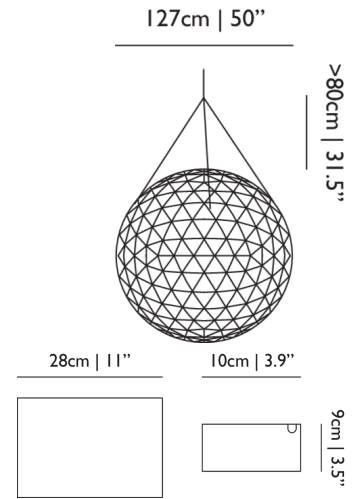

LIGHT OUTPUT
3390 lm

DIMMING & LIGHTING CONTROL
DALI dt6, Mains / ELV dimming is not possible

Model: **RAIMOND II, R163**

Raimond II, R163 10 MTR CABLE

8718282359915

€ 23.390 In stock

MATERIAL DESCRIPTION

Stainless Steel Sphere (indoor use, not resistant to marine environments) with PMMA lenses

OUTDOOR USE

No

LIGHTSOURCE INCLUDED

Yes

NUMBER OF LIGHTSOURCES

812

INPUT VOLTAGE

120-250V

MAX POWER CONSUMPTION

81W

LAMPHOLDER

LED (Solid state)

CABLE COLOUR

Transparent with tinned cores

CABLE LENGTH

1000cm | 393.7"

CANOPY

White metal rectangle

COLOUR TEMPERATURE

2500 K

CRI

92

LIGHT OUTPUT

5596 lm