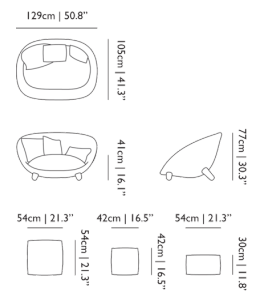

**ADDITIONAL**

Legs available in different stain colours: Cinnamon Stained, White Wash Stained.

**SEAT WIDTH**

100cm | 39.4" to 84cm | 33.1"

**SEATING CAPACITY**

2