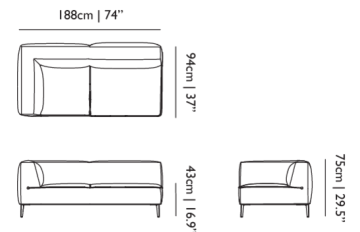

SEATING CAPACITY

2

Model: DOUBLE SEAT

SSG Double Seat DE01 Cat I	PSSG-DE01I	€ 3.678	8W
SSG Double Seat DE01 Cat II	PSSG-DE01II	€ 3.974	8W
SSG Double Seat DE01 Cat III	PSSG-DE01III	€ 4.225	8W
SSG Double Seat DE01 Cat IV	PSSG-DE01IV	€ 4.625	8W
SSG Double Seat DE01 Cat V	PSSG-DE01V	€ 5.458	8W
SSG Double Seat DE01 Cat LI	PSSG-DE01LI	€ 5.624	8W
SSG Double Seat DE01 Cat LII	PSSG-DE01LII	€ 6.920	8W
SSG Double Seat DE01 Cat LIII	PSSG-DE01LIII	€ 8.213	8W