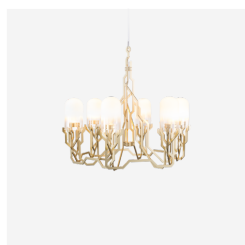

Plant Chandelier

KRANEN/GILLE, 2018

The philosophy behind the Plant Chandelier, designed by Kranen/Gille, is the imitation of nature's structures while indulging in the poetry of their beauty. Inspired by the linear patterns of Karl Blossfeldt's plant photography, and unrestricted by cables or wires, the Plant Chandelier is free to elegantly bloom towards the ceiling. Its silhouette follows the anatomy of sun-kissed tree branches, with a golden glow, which converges into frosted domes of light.

Model: **PLANT CHANDELIER**

Plant Chandelier

8718282320458

€ 3.905 In stock

Plant Chandelier, 10 MTR

8718282320465

€ 4.064 10W