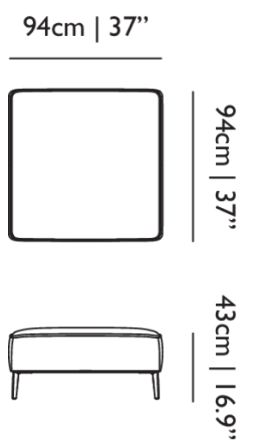

MATERIAL DESCRIPTION
Wooden frame, foam.

OUTDOOR USE
No

Sofa So Good Footstool

MARCEL WANDERS, 2020

The Sofa So Good Demi Table is part of the modular Sofa So Good. It can act as a real centrepiece, or blend into your own Sofa So Good configuration. Versatile and sophisticated, it suits every interior and is available in a variety of six wood finishes.

Model: **SSG FOOTSTOOL**

SSG Footstool Cat I	PSSG-FOOTI	€ 1.482	8W
SSG Footstool Cat II	PSSG-FOOTII	€ 1.565	8W
SSG Footstool Cat III	PSSG-FOOTIII	€ 1.639	8W
SSG Footstool Cat IV	PSSG-FOOTIV	€ 1.752	8W
SSG Footstool Cat V	PSSG-FOOTV	€ 1.992	8W
SSG Footstool Cat LI	PSSG-FOOTLI	€ 2.038	8W
SSG Footstool Cat LII	PSSG-FOOTLII	€ 2.407	8W
SSG Footstool Cat LIII	PSSG-FOOTLIII	€ 2.778	8W

MATERIAL DESCRIPTION
Steel frame, foam on elastic straps, polished aluminum feet

OUTDOOR USE
No