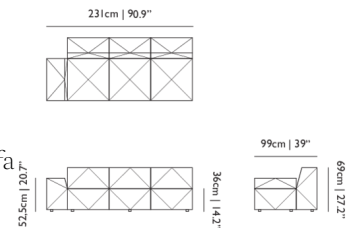

ADDITIONAL

A modular sofa system that will befriend any interior. Design your own BFF Sofa and find out exact measurements with our configurator: <https://www.moooi.com/bff-sofa>