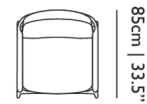

Model: **ZIO LOUNGE CHAIR**

Zio Lounge Solis, Dawn, Grey	8718282746173	€ 1.245	In stock
Surcharge Composition wood Finish	PZIO-LOUNCOMP	€ 50	10W
Zio Lounge Cat I	PZIO-LOUNI	€ 1.194	10W
Zio Lounge Cat II	PZIO-LOUNII	€ 1.245	10W
Zio Lounge Cat III	PZIO-LOUNIII	€ 1.287	10W
Zio Lounge Cat IV	PZIO-LOUNIV	€ 1.355	10W
Zio Lounge Cat V	PZIO-LOUNV	€ 1.501	10W
Zio Lounge EA, Calligraphy Bird Jacquard Blue, Black	8718282747248	€ 1.501	10W
Zio Lounge EA, Rendezvous Tokyo Blue velvet Indigo, Natural Oil	8718282746371	€ 1.501	10W
Zio Lounge Cat LI	PZIO-LOUNLI	€ 1.598	10W
Zio Lounge Cat LII	PZIO-LOUNLII	€ 1.815	10W
Zio Lounge Spectrum Brown 30087, Cinnamon	8718282748924	€ 1.815	10W
Zio Lounge Cat LIII	PZIO-LOUNLIII	€ 2.110	10W

MATERIAL DESCRIPTION

Solid Oak frame, CMHR foam

OUTDOOR USE

No

SEAT HEIGHT

41cm | 16.1" to 36cm | 14.2"

HEIGHT ARMREST

61cm | 24"

ADDITIONAL

Frame available in different stain colours.

SEAT WIDTH

67cm | 26.4" to 63cm | 24.8"

77cm | 30.3"