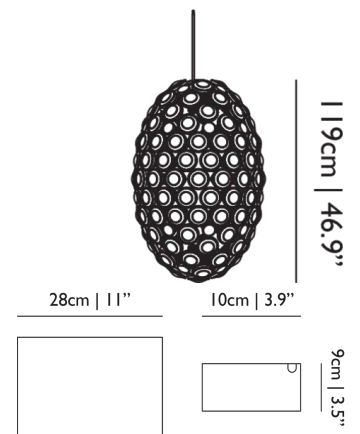

Model: **ICONIC EYES 85**

Iconic Eyes 85

8718282198798

€ 9.139 In stock