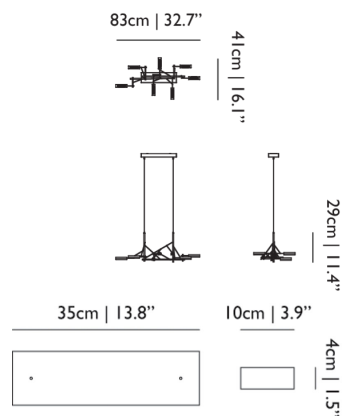

DIMMING & LIGHTING CONTROL

Mains, Trailing edge, Reverse phase