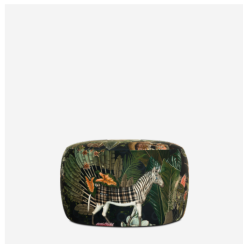

## Pooof

MOOOI, 2019

The Pooof is your perfect companion at home. Timeless, versatile, solid and soft. At first sight, the sturdiness of the firmly grounded Pooof would not let you imagine how flexible it really is. The easy-going design and height and two available sizes make the Pooof the perfect buddy for almost every sofa in the Moooi collection.