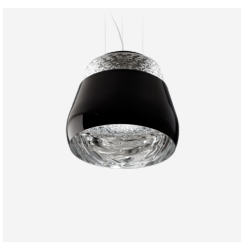

## Valentine Suspended

MARCEL WANDERS, 2011

Love at first sight! A magic mirror and the power of crystals transform a simple shell into an endless light bouquet of flowers.

*Model:* **LARGE**

Valentine, chrome	8718282347660	€ 1.740	In stock
Valentine, gold	8718282347738	€ 1.830	In stock
Valentine, black	8718282347608	€ 1.987	In stock
Valentine, black 10 MTR CABLE	MOLVA10---BA	€ 2.155	10W