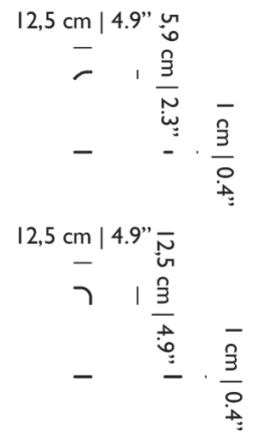

OUTDOOR USE

No