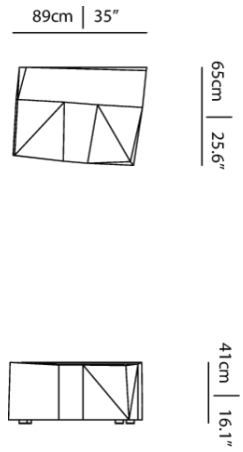

MATERIAL DESCRIPTION
Wooden frame, foam.

OUTDOOR USE
No