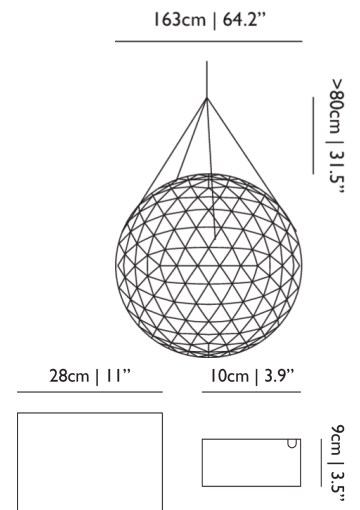

DIMMING & LIGHTING CONTROL

DALI dt6, Mains / ELV dimming is not possible

Model: **RAIMOND II, R199**

Raimond II, R199 10 MTR CABLE

8718282359922

€ 33.518 In stock

MATERIAL DESCRIPTION

Stainless Steel Sphere (indoor use, not resistant to marine environments) with PMMA lenses

OUTDOOR USE

No

LIGHTSOURCE INCLUDED

Yes

NUMBER OF LIGHTSOURCES

1212

INPUT VOLTAGE

100-240V

MAX POWER CONSUMPTION

96W

LAMPHOLDER

LED (Solid state)

CABLE COLOUR

Transparent with tinned cores