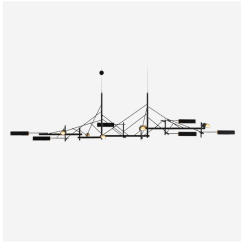

Tinkering

JOOST VAN BLEISWIJK | POWERED THROUGH ELECTROSANDWICH® BY MARCEL WANDERS, 2020

Tinkering, designed by Joost van Bleiswijk, captivates its spectators through a rhythmic composition that is made from black coated stainless steel and brass. This suspension lamp is available in two sizes, Tinkering 85 and Tinkering 140, which feature 7 and 12 LED light sources, respectively. The light caps are individually adjustable and make this lamp suitable to be installed above a table or a desk. Tinkering is powered through Electrosandwich® technology by Marcel Wanders.

Model: **140**

Tinkering 140

8718282351322

€ 2.938 In stock