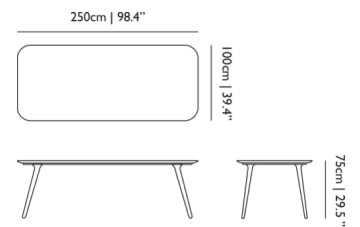

Model: **ZIO DINING TABLE 250**

Zio dining table 250 Cinnamon stained	8718282342450	€ 4.988	In stock
Zio Dining Table 250, composition	8718282342405	€ 4.988	10W
Zio dining table 250 Black stained	8718282342429	€ 4.988	10W
Zio dining table 250 Grey stained	8718282342443	€ 4.988	10W
Zio dining table 250 Natural oil	8718282342412	€ 4.988	10W
Zio dining table 250 Wenge stained	8718282342436	€ 4.988	10W
Zio dining table 250 White wash stained	8718282342467	€ 4.988	10W

MATERIAL DESCRIPTION
Solid oak

OUTDOOR USE
No

THICKNESS TABLETOP
6cm | 2.4"

SEATS
6