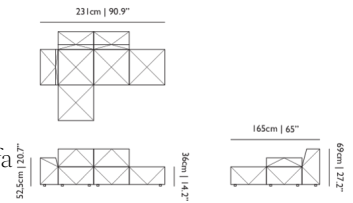

MATERIAL DESCRIPTION

Wooden frame, steel springs, foam.

ADDITIONAL

A modular sofa system that will befriend any interior. Design your own BFF Sofa and find out exact measurements with our configurator: <https://www.mooodi.com/bff-sofa>