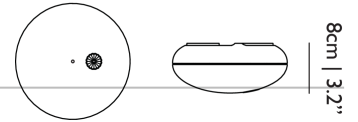

LAMPHOLDER
LED (Solid state)

CABLE LENGTH
400cm | 157.5"; 1000cm | 393.7"

COLOUR TEMPERATURE
2600 K

LIGHT OUTPUT
8427 lm

CABLE COLOUR
Transparent with tinned cores

CANOPY
Pebble III in matching color

CRI
91

DIMMING & LIGHTING CONTROL
DALI dt6, Push / Pulse dim on Line Voltage,
Wireless Wall Switch, Mains / ELV dimming is
not possible

210cm | 82.6"
160cm | 63.0"

18.5cm | 7.3"

Hubble Bubble

MARCEL WANDERS | POWERED THROUGH ELECTROSANDWICH® BY MARCEL WANDERS, 2020

Hubble Bubble, designed by Marcel Wanders studio, is an airy and joyful suspension lamp. Available in two sizes, with either 7 or 11 glass LED bubbles in oil-iridescent or frosted versions. Hubble Bubble can be hung both horizontally and vertically and is powered through Electrosandwich® by Marcel Wanders. Hubble Bubble is the cheery statement piece in your home that can hang from any angle.

Model: 11

HUBBLE BUBBLE 11 FROSTED

Hubble Bubble 11 frame	8718282351278	€ 1.482	In stock
Hubble Bubble 11 Frosted Spheres	8718282351865	€ 486	In stock
complete		€ 1.968	

HUBBLE BUBBLE 11 OIL

Hubble Bubble 11 frame	8718282351278	€ 1.482	In stock
Hubble Bubble 11 Oil Spheres	8718282351858	€ 486	In stock
complete		€ 1.968