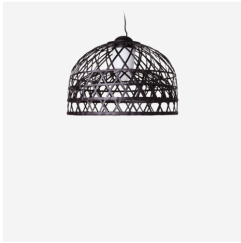

Emperor Suspended

NERI AND HU, 2009