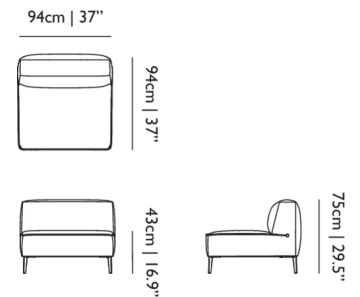

SEATING CAPACITY

1