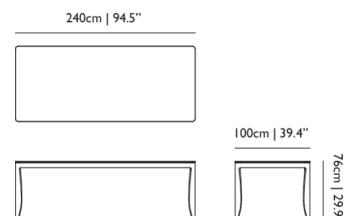

Model: 240

Monster Table 240 Black stained	8718282348193	€ 3.014	In stock
Monster Table 240 Cinnamon stained	8718282348209	€ 3.014	In stock
Monster Table 240 Grey stained	8718282348179	€ 3.014	10W
Monster Table 240 Natural oil	8718282348155	€ 3.014	10W
Monster Table 240 Wenge stained	8718282348162	€ 3.014	10W
Monster Table 240 White wash stained	8718282348186	€ 3.014	10W

MATERIAL DESCRIPTION

Solid oak legs and veneer top

OUTDOOR USE

No

THICKNESS TABLETOP

9cm | 3.5"

SEATS

8

Model: 280

Monster Table 280 Black stained	8718282348223	€ 3.404	10W
Monster Table 280 Cinnamon stained	8718282348254	€ 3.404	10W
Monster Table 280 Grey stained	8718282348247	€ 3.404	10W
Monster Table 280 Natural Oil	8718282348216	€ 3.404	10W
Monster Table 280 Wenge stained	8718282348230	€ 3.404	10W
Monster Table 280 White wash stained	8718282348261	€ 3.404	10W

MATERIAL DESCRIPTION

Solid oak legs and veneer top

OUTDOOR USE

No

THICKNESS TABLETOP

9cm | 3.5"