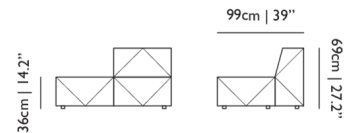

SEAT WIDTH

135cm | 53.1"

Model: DOUBLE ELEMENT DE08 DORMEUSE

BFF Double element DE08 Dormeuse, Right Cat I	PBFF-DE08I	€ 2.040	9W
BFF Double element DE08 Dormeuse, Right Cat II	PBFF-DE08II	€ 2.167	9W
BFF Double element DE08 Dormeuse, Right Cat III	PBFF-DE08III	€ 2.274	9W
BFF Double element DE08 Dormeuse, Right Cat IV	PBFF-DE08IV	€ 2.446	9W
BFF Double element DE08 Dormeuse, Right Cat LI	PBFF-DE08LI	€ 2.755	9W
BFF Double element DE08 Dormeuse, Right Cat V	PBFF-DE08V	€ 2.803	9W
BFF Double element DE08 Dormeuse, Right Cat LII	PBFF-DE08LII	€ 3.070	9W
BFF Double element DE08 Dormeuse, Right Cat LIII	PBFF-DE08LIII	€ 3.749	9W