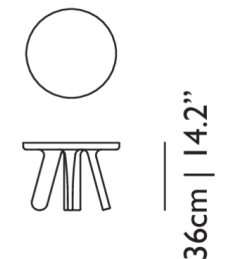

Inspired originally by the form of a cactus and its modular shape, the various parts of the Elements collection resemble a functional sculpture: as beautiful as the cactus, but extremely versatile in their combinations and use.

Model: **002**

Elements 002, RAL 1004 golden yellow

8718282338484

€ 992 In stock

Elements 002, RAL 7011 iron grey

8718282338491

€ 992 In stock

Elements 002, RAL 7044 silk grey

8718282338507

€ 992 In stock

MATERIAL DESCRIPTION

Fibreglass, expanded polypropylene (EPP),
upholstered, solid wood

OUTDOOR USE

No

50cm | 19.7"