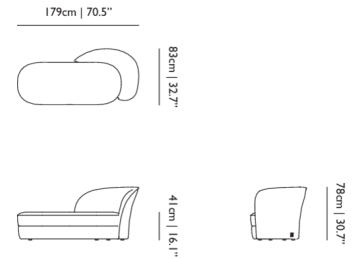

MATERIAL DESCRIPTION

Wood and steel frame, foam over steel springs

OUTDOOR USE

No

SEAT HEIGHT

41cm | 16.1"

SEAT WIDTH

150cm | 59.1"

HEIGHT ARMREST

78cm | 30.7"

SEATING CAPACITY

1