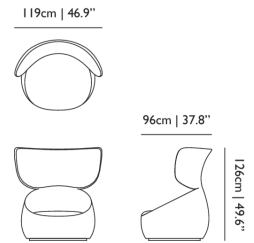

MATERIAL DESCRIPTION
Metal frame. elastic straps, cut and molded foam.

OUTDOOR USE
No