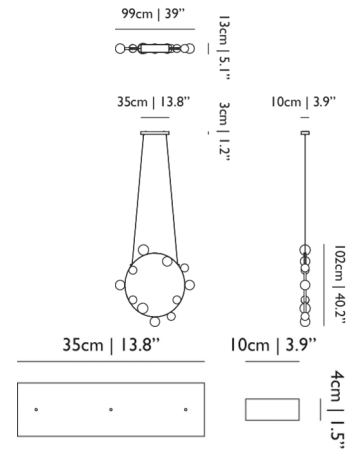

MATERIAL DESCRIPTION

Metal frame, polycarbonate light guides and glass bulbs

OUTDOOR USE

No

LIGHTSOURCE INCLUDED

Yes

NUMBER OF LIGHTSOURCES

11

INPUT VOLTAGE

220-240V

MAX POWER CONSUMPTION

20W

LAMPHOLDER

LED (Solid state)

CABLE COLOUR

Transparent with tinned cores

CABLE LENGTH

250cm | 98.4"

CANOPY

Matching metal rectangle

COLOUR TEMPERATURE

2700 K

CRI

93

LIGHT OUTPUT

530 lm

DIMMING & LIGHTING CONTROL

Mains, Trailing edge, Reverse phase

Model: 7

HUBBLE BUBBLE 7 FROSTED

Hubble Bubble 7 frame	8718282351261	€ 1.118	In stock
Hubble Bubble 7 Frosted Spheres	8718282351841	€ 366	In stock
complete		€ 1.484	

HUBBLE BUBBLE 7 OIL

Hubble Bubble 7 frame	8718282351261	€ 1.118	In stock
Hubble Bubble 7 Oil Spheres	8718282351834	€ 366	In stock
complete		€ 1.484	

MATERIAL DESCRIPTION

Metal frame, polycarbonate light guides and glass bulbs

OUTDOOR USE

No

LIGHTSOURCE INCLUDED

Yes

NUMBER OF LIGHTSOURCES

7

INPUT VOLTAGE

220-240V

MAX POWER CONSUMPTION

10W

LAMPHOLDER

LED (Solid state)

CABLE COLOUR

Transparent with tinned cores

CABLE LENGTH

250cm | 98.4"

CANOPY

Matching metal rectangle

COLOUR TEMPERATURE

2700 K

CRI

93

LIGHT OUTPUT

306 lm