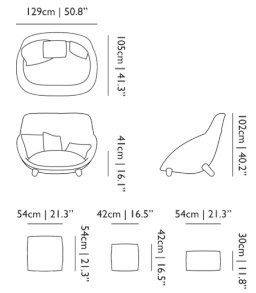

MATERIAL DESCRIPTION

Moulded foam on metal frame with wooden legs.

OUTDOOR USE

No

SEAT HEIGHT

38cm | 15" to 30cm | 11.8"

HEIGHT ARMREST

69cm | 27.2" to 47cm | 18.5"

ADDITIONAL

Legs available in different stain colours: Cinnamon Stained, White Wash Stained.

SEAT WIDTH

100cm | 39.4" to 84cm | 33.1"

SEATING CAPACITY

2

Model: SOFA

Love Sofa EA, Dodo Pavone Jacquard White, WhiteWash	8718282738239	€ 4.376	In stock
Love Sofa Cat I	PLOVESOFAI	€ 2.923	8W
Love Sofa Cat II	PLOVESOFAll	€ 3.165	8W
Love Sofa Solis, Gray, WhiteWash	8718282746326	€ 3.165	8W
Love Sofa Cat III	PLOVESOFAlll	€ 3.368	8W
Love Sofa Cat IV	PLOVESOFAlV	€ 3.696	8W
Love Sofa EA, The Menagerie of Extinct Animals velvet Ivory, WhiteWash	8718282738840	€ 4.018	8W
Love Sofa Cat V	PLOVESOFAlV	€ 4.376	8W
Love Sofa EA, Calligraphy Bird Jacquard Plum, Cinnamon	8718282746333	€ 4.376	8W
Love Sofa Cat LI	PLOVESOFAlI	€ 4.784	8W
Love Sofa Cat LII	PLOVESOFAlII	€ 5.974	8W
Love Sofa Cat LIII	PLOVESOFAlIII	€ 7.166	8W

MATERIAL DESCRIPTION

Moulded foam on metal frame with wooden legs.

OUTDOOR USE

No

SEAT HEIGHT

38cm | 15" to 30cm | 11.8"

HEIGHT ARMREST

69cm | 27.2" to 47cm | 18.5"

ADDITIONAL

Legs available in different stain colours: Cinnamon Stained, White Wash Stained.

SEAT WIDTH

100cm | 39.4" to 84cm | 33.1"