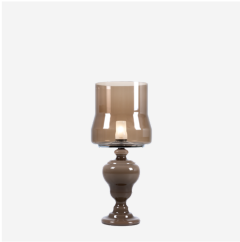

Kaipo TOO

EDWARD VAN VLIET, 2019

The Kaipo TOO, designed by Edward van Vliet, radiates unity throughout its hand formed Venetian glass. It is the successor of the first Kaipo design, dating back to 2001. The lighting object still sports the classic shape of the archetypical lamp base.

Model: KAIPO TOO

Kaipo TOO, Pewter

8718282339511

€ 2.042 In stock

Kaipo TOO, Sepia

8718282339542

€ 2.042 In stock

MATERIAL DESCRIPTION

Hand blown glass, metal frame.

OUTDOOR USE

No

39 cm | 15.4"

LIGHTSOURCE INCLUDED

Yes

NUMBER OF LIGHTSOURCES

1

INPUT VOLTAGE

220-240V

MAX POWER CONSUMPTION

150W

LAMPHOLDER

G9

CABLE COLOUR

Transparent with tinned cores

CABLE LENGTH

130cm | 51.2"

SWITCH

In line push button dimmer switch

COLOUR TEMPERATURE

2700 K

CRI

80

LIGHT OUTPUT

260 lm

DIMMING & LIGHTING CONTROL

Dimmer on power cord

86 cm | 33.9"