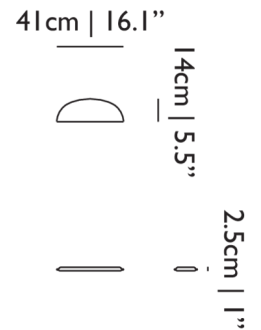

Carbon Chair

BERTJAN POT, 2004

The Carbon Chair of Bertjan Pot and Marcel Wanders speaks of dedicated craftsmanship in connection to high tech materials only made possible by personal excitement, passion and enlightenment.

Model: **CARBON CAP**

Carbon Chair cap, black

8718282343747

€ 42 In stock

MATERIAL DESCRIPTION
Faux Leather

OUTDOOR USE
No

Model: **CARBON CHAIR**

Carbon Chair

8718282340180

€ 793 In stock

MATERIAL DESCRIPTION
Carbon fiber with epoxy resin.

OUTDOOR USE
Yes

SEAT HEIGHT
46cm | 18.1"

SEAT WIDTH
43cm | 16.9"

Model: **CARBON PAD**

Carbon Chair pad, black

8718282343754

€ 109 In stock

MATERIAL DESCRIPTION
Carbon fiber with epoxy resin.

OUTDOOR USE
No