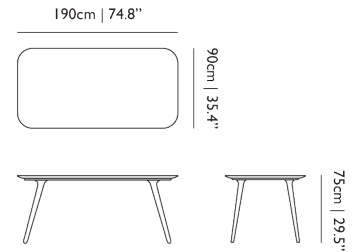

MATERIAL DESCRIPTION
Solid oak

OUTDOOR USE
No

THICKNESS TABLETOP
6cm | 2.4"

SEATS
4