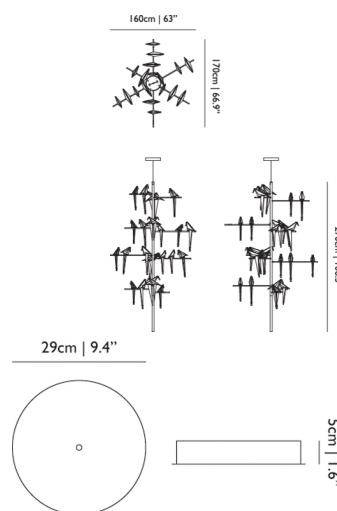

Perch Light Tree

UMUT YAMAC, 2016

What is more poetic and elegantly captivating than a bird perched on a branch, flirting, singing and celebrating life? We all recognize this image and steal a moment from our precious time to admire this triumph of nature and beauty.

Model: **PERCH LIGHT TREE**

Perch Light Tree dimmable 1-10V

8718282298184

€ 26.204 In stock

MATERIAL DESCRIPTION

Steel and aluminium frame with polycarbonate (PC) and synthetic paper birds.

OUTDOOR USE

No

LIGHTSOURCE INCLUDED

Yes

NUMBER OF LIGHTSOURCES

25

INPUT VOLTAGE

90-305V

MAX POWER CONSUMPTION

90W

LAMPHOLDER

LED (Solid state)

CABLE COLOUR

Black

CABLE LENGTH

1000cm | 393.7"

CANOPY

Matching steel cylinder

COLOUR TEMPERATURE

3000 K

CRI

80

LIGHT OUTPUT

2340 lm

DIMMING & LIGHTING CONTROL

0-10V, PWM, Potentiometer