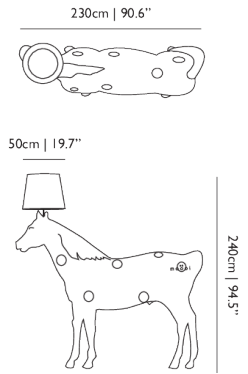

400cm | 157.5"

**SWITCH**

In line on/off switch