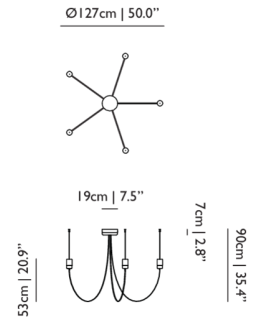

MATERIAL DESCRIPTION

Facetted glass with powder coated steel light unit, ultra-thin suspension wire and braided flat cable

OUTDOOR USE

No

LIGHTSOURCE INCLUDED

Yes

INPUT VOLTAGE

120-250V

LAMPHOLDER

LED (Solid state)

CANOPY

Matching steel cylinder

CRI

89

DIMMING & LIGHTING CONTROL

DALI dt6, Push / Pulse dim on Line Voltage, Wireless Wall Switch, Mains / ELV dimming is not possible

ADDITIONAL

Compatible with our Wireless Wall Switch, for quick and easy dimming that gives you full control over the light output.

NUMBER OF LIGHTSOURCES

5

MAX POWER CONSUMPTION

18W

CABLE COLOUR

Black

COLOUR TEMPERATURE

2614 K

LIGHT OUTPUT

1025 lm