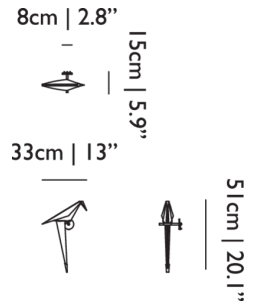

DIMMING & LIGHTING CONTROL

0-10V, 1-10V, Push / Pulse dim on Low

Voltage (SELV), Potentiometer