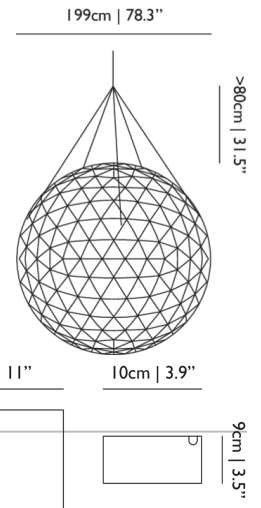

CABLE LENGTH
1000cm | 393.7"

COLOUR TEMPERATURE
2500 K

LIGHT OUTPUT
8354 lm

CANOPY
White metal rectangle

CRI
92

DIMMING & LIGHTING CONTROL
DALI dt6, Mains / ELV dimming is not possible