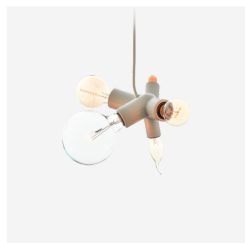

Cluster Lamp

JOEL DEGERMARK, 2004

Joel Degemark's Cluster Lamp is not just a fun eye-catcher that lights up your home. The fun begins before you put it in place. The Cluster Lamp comes without light sources, meaning you can get creative and design a unique lamp that fully suits your interior. The lamp gives room to five light sources of your choice. Big bulbs, small bulbs, coloured glass, frosted glass, round bulbs, flame bulbs, tubular bulbs, etc. The possibilities and combinations are endless. Let your imagination fly and create your own unique Cluster Lamp!

Model: CLUSTERLAMP

Clusterlamp, white	8718282299471	€ 350	In stock
Clusterlamp, white, 10 MTR	8718282299525	€ 445	6W

MATERIAL DESCRIPTION

Polyester housing around metal frame

ADDITIONAL

Lightsources not included.

OUTDOOR USE

No

RECOMMENDED LIGHTSOURCE

60W MAX E27, 40W MAX E14, 15W MAX E14

NUMBER OF LIGHTSOURCES

5

INPUT VOLTAGE

220-240V

MAX POWER CONSUMPTION

115W

LAMPHOLDER

E27, E14 and E14

CABLE COLOUR

White