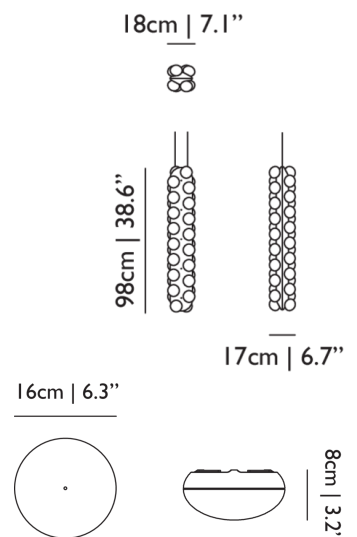

DIMMING & LIGHTING CONTROL

Mains, Trailing edge, Reverse phase

Model: ROUND DOUBLE

Prop light, Round Double 2000K	8718282294155	€ 4.801	In stock
Prop light, Round Double 2700K	8718282294162	€ 4.801	In stock