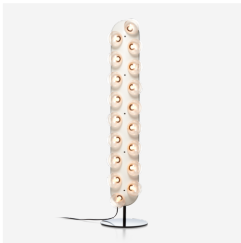

## NR2 Floor Lamp

BERTJAN POT, 2020

Like its suspended family members, the NR2 Floor Lamp, by Bertjan Pot, sports an elegant and bright oval-shaped bubble of white or black thread. Thanks to the airy lattice pattern of the bubble and the sleek steel column, the NR2 Floor Lamp doesn't block any views. Put this versatile design in any place that needs brightening up, such as a dark hallway or next to your favourite reading spot. The integrated LED lamp in NR2 subtly diffuses a soft and magical glow. NR2 Floor Lamp is available in two different colours.

## Prop Light Floor

BERTJAN POT, 2013

"We have round lights, we have straight lights. We have them with lights on one side, we have them with lights on two sides. You can hang them high, low, horizontally, vertically or even hang them in an angle. Put them on the floor, hang them on your wall or down from the ceiling. We find it very hard to imagine an interior where this prop is not in place" - Bertjan Pot