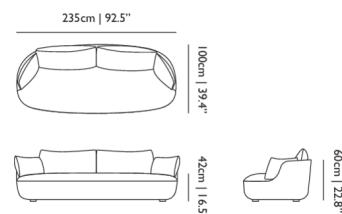

Model: BASIC

Bart Sofa Justo, Sten	8718282746098	€ 5.840	In stock
Bart Sofa Cat I	PBARTSOFAI	€ 5.062	10W
Bart Sofa Cat II	PBARTSOFAII	€ 5.484	10W
Bart Sofa Cat III	PBARTSOFAIII	€ 5.840	10W
Bart Sofa Vesper, Bronze	8718282746296	€ 5.840	10W
Bart Sofa Cat IV	PBARTSOFAIV	€ 6.404	10W
Bart Sofa Mosaic 2, 0972	8718282737591	€ 6.404	10W
Bart Sofa Cat V	PBARTSOFAV	€ 7.587	10W
Bart Sofa EA, Dodo Pavone Jacquard Darkgrey	8718282746302	€ 7.587	10W
Bart Sofa Cat LI	PBARTSOFALI	€ 7.820	10W
Bart Sofa Cat LII	PBARTSOFALII	€ 9.655	10W
Bart Sofa Spectrum Glacier 30158	8718282748894	€ 9.655	10W
Bart Sofa Cat LIII	PBARTSOFALIII	€ 11.490	10W

MATERIAL DESCRIPTION

Wooden frame covered in foam and dacron, foam seat.

ADDITIONAL

Including pillows, produced with removable covers for seat

OUTDOOR USE

No

SEAT HEIGHT

42cm | 16.5"

SEAT WIDTH

220cm | 86.6" to 174cm | 68.5"

HEIGHT ARMREST

60cm | 23.6"