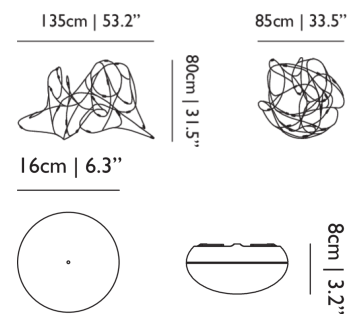

Model: 21

Flock of Light 21 10 MTR Cable Set	8718282355139	€ 123	In stock
Flock of Light 21	8718282355108	€ 959	In stock

MATERIAL DESCRIPTION
bronze wires, brass cups with semi-transparent polycarbonate diffusers

LIGHTSOURCE INCLUDED
Yes

INPUT VOLTAGE
220-240V

LAMPHOLDER
LED (Solid state)

CABLE LENGTH
250cm | 98.4"

COLOUR TEMPERATURE
2500 K

LIGHT OUTPUT
2308 lm

OUTDOOR USE
No

NUMBER OF LIGHTSOURCES
21

MAX POWER CONSUMPTION
23W

CABLE COLOUR
Transparent with tinned cores

CANOPY
Pebble II White, ABS

CRI
91

DIMMING & LIGHTING CONTROL
Mains, Trailing edge, Reverse phase