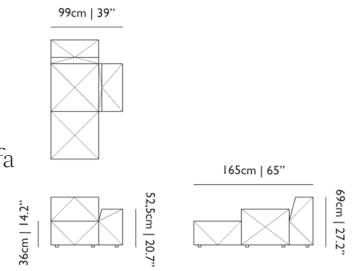

MATERIAL DESCRIPTION

Wooden frame, steel springs, foam.

ADDITIONAL

A modular sofa system that will befriend any interior. Design your own BFF Sofa and find out exact measurements with our configurator: <https://www.moooi.com/bff-sofa>