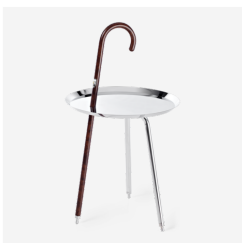

Model: **DEMI TABLE**

Sofa So Good Demi Table Black Stained	8718282351605	€ 372	8W
Sofa So Good Demi Table Cinnamon Stained	8718282351636	€ 372	8W
Sofa So Good Demi Table Grey Stained	8718282351629	€ 372	8W
Sofa So Good Demi Table Natural Oil	8718282351599	€ 372	8W
Sofa So Good Demi Table Wenge Stained	8718282351612	€ 372	8W
Sofa So Good Demi Table White Wash Stained	8718282351643	€ 372	8W

MATERIAL DESCRIPTION

Stained oak veneer on wooden base with polished aluminum feet

OUTDOOR USE

No

92cm | 36.2"

35cm | 13.8"

20cm | 7.9"

Model: **TABLE**

Sofa So Good Table Black Stained	8718282351544	€ 429	8W
Sofa So Good Table Cinnamon Stained	8718282351575	€ 429	8W
Sofa So Good Table Grey Stained	8718282351568	€ 429	8W
Sofa So Good Table Natural Oil	8718282351537	€ 429	8W
Sofa So Good Table Wenge Stained	8718282351551	€ 429	8W
Sofa So Good Table White Wash Stained	8718282351582	€ 429	8W

MATERIAL DESCRIPTION

Stained oak veneer on wooden base with polished aluminum feet

OUTDOOR USE

No

92cm | 36.2"

92cm | 36.2"

20cm | 7.9"

Urbanhike

MARCEL WANDERS, 2012

Travelling is a lot like love. The Urbanhike table by Marcel Wanders studio is a symbol of Moooi's journey to reach the highest peaks of quality, innovation and style by spreading its designs to the most significant, beautiful cities in the world.

Model: **URBANHIKE**

Urbanhike, chrome	8718282338996	€ 1.501	In stock