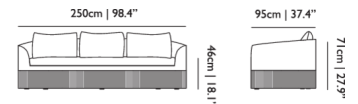

ADDITIONAL

Backcushions included. Pillows to be ordered separately. See chapter "pillows".

OUTDOOR USE

No

SEAT HEIGHT

47cm | 18.5"

SEAT WIDTH

225cm | 88.6" to 180cm | 70.9"

HEIGHT ARMREST

71cm | 28" to 67cm | 26.4"

SEATING CAPACITY

3