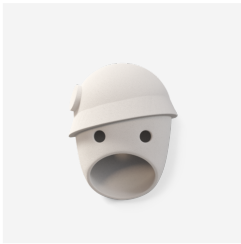

The Party Wall Lamp

KRANEN/GILLE, 2018

The Party' is inspired by a clan of strong, captivating personalities. Their casted ceramic faces bring to light our fascination with secrets, family dynamics and intrigue. If seen together, as a splendid party, they brighten up the stage with their cool playfulness. Yet behind the lamps' composed façades a mischievous side seeps through and touches our imagination.

Model: **BERT**

The Party Wall Lamp, Bert

8718282301907

€ 469 In stock

MATERIAL DESCRIPTION
Ceramic, Enogobio Finish, Alumminum, Brass No knob

OUTDOOR USE

16cm | 6.3"

LIGHTSOURCE INCLUDED
Yes

NUMBER OF LIGHTSOURCES
1

INPUT VOLTAGE
220-240V

MAX POWER CONSUMPTION
6W

LAMPHOLDER
LED (Solid state)

COLOUR TEMPERATURE
2700 K

CRI
85

LIGHT OUTPUT
77 lm

DIMMING & LIGHTING CONTROL
Mains, Trailing edge, Reverse phase