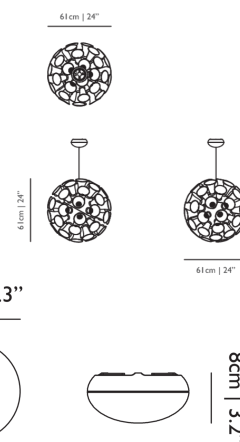

Model: 48

Chalice Chrome 48	8718282320052	€ 5.239	In stock
Chalice Metallic Grey 48	8718282320090	€ 5.239	In stock
Chalice Chrome 48, 10 MTR	8718282320038	€ 5.358	10W
Chalice Metallic Grey 48, 10 MTR	8718282320076	€ 5.358	10W

MATERIAL DESCRIPTION

Chromed or powder coated metal sphere, bakelite and glass chalicees.

OUTDOOR USE

No

LIGHTSOURCE INCLUDED

Yes

NUMBER OF LIGHTSOURCES

48

INPUT VOLTAGE

230V

MAX POWER CONSUMPTION

32W

LAMPHOLDER

LED (Solid state)

CABLE COLOUR

Transparent with tinned cores

CABLE LENGTH

400cm | 157.5"; 1000cm | 393.7"

CANOPY

Brushed steel pebble

COLOUR TEMPERATURE

2700 K

CRI

85

LIGHT OUTPUT

900 lm

DIMMING & LIGHTING CONTROL

Mains, Trailing edge, Reverse phase