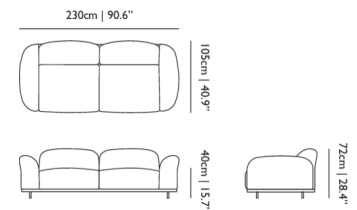

SEATING CAPACITY

3