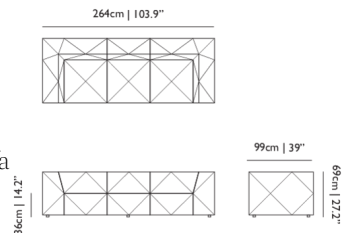

ADDITIONAL

A modular sofa system that will befriend any interior. Design your own BFF Sofa and find out exact measurements with our configurator: <https://www.moooli.com/bff-sofa>

OUTDOOR USE

No

SEAT HEIGHT

36cm | 14.2"

SEAT WIDTH

200cm | 78.7"

HEIGHT ARMREST

69cm | 27.2"

SEATING CAPACITY

3