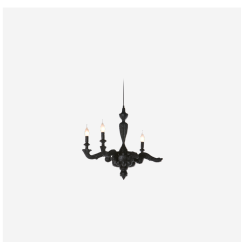

Smoke Chandelier

MAARTEN BAAS, 2002

Furniture finished with fire. The beauty and character of burned wood is now captured in a long lasting material. By creating the strange sensation of a burnt chandelier Maarten Baas interpreted his fascination for the element fire with a groundbreaking approach. Capturing the burning flames into the solidity of wood. Each Chandelier is unique due to this exceptional production process. Just like the Phoenix, the Smoke objects are reborn from their ashes, gaining new vitality and beauty in a very unusual way.