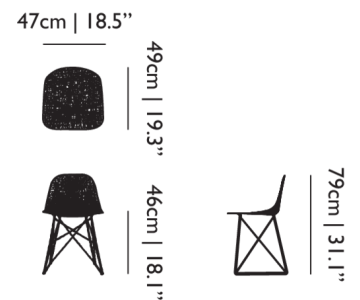

Model: **CARBON CHAIR**

Carbon Chair

8718282340180

€ 793 In stock

MATERIAL DESCRIPTION
Carbon fiber with epoxy resin.

OUTDOOR USE
Yes

SEAT HEIGHT
46cm | 18.1"

SEAT WIDTH
43cm | 16.9"