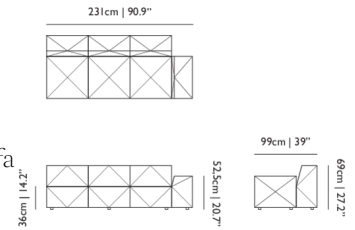

MATERIAL DESCRIPTION

Wooden frame, steel springs, foam.

ADDITIONAL

A modular sofa system that will befriend any interior. Design your own BFF Sofa and find out exact measurements with our configurator: <https://www.moooi.com/bff-sofa>