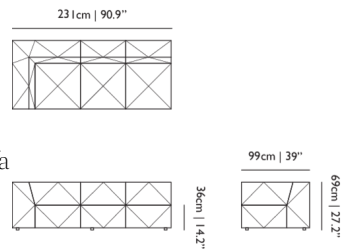

ADDITIONAL

A modular sofa system that will befriend any interior. Design your own BFF Sofa and find out exact measurements with our configurator: <https://www.mooodi.com/bff-sofa>