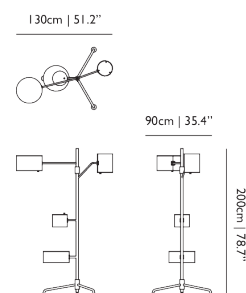

MATERIAL DESCRIPTION

Aluminium frame with structured matt powdercoating.

OUTDOOR USE

No

LIGHTSOURCE INCLUDED

Yes

NUMBER OF LIGHTSOURCES

3

INPUT VOLTAGE

180-240V

MAX POWER CONSUMPTION

40W

LAMPHOLDER

LED (Solid state)

CABLE COLOUR

Black

CABLE LENGTH

300cm | 118.1"

SWITCH

In line on/off switch

COLOUR TEMPERATURE

2700 K

CRI

80

LIGHT OUTPUT

1200 lm

DIMMING & LIGHTING CONTROL

Integrated dimmer