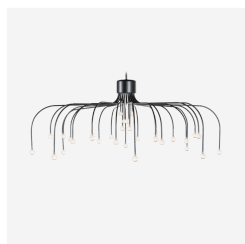

Model: **SMOKE CHANDELIER**

Smoke Chandelier	8718282338941	€ 1.084	In stock
Smoke Chandelier 10 MTR CABLE	8718282338934	€ 1.180	14W

MATERIAL DESCRIPTION

Burnt wood finished with epoxy resin.

OUTDOOR USE

No

65cm | 25.6"

NUMBER OF LIGHTSOURCES

3

INPUT VOLTAGE

220-240V

MAX POWER CONSUMPTION

40W

LAMPHOLDER

E14

55cm | 21.7"

CABLE COLOUR

Black

CABLE LENGTH

400cm | 157.5"; 1000cm | 393.7"

8cm | 3.1"

CANOPY

Matching smoked canopy

DIMMING & LIGHTING CONTROL

Mains dimmable with compatible light source

8cm | 3.1"

Starfall Light

FRONT, 2022

Live under the stars with Starfall Light by Front! The Starfall Light is a circular suspension light with a contemporary twist. Punctuated with 30 LED light sources, this upside-down chandelier brings perpetual star fall in your home. Thanks to 30 slim arms of different lengths, it not only resembles falling stars but also a starry night sky with dots of light at varying heights. A brand-new constellation waiting to be discovered! Installation is a breeze, thanks to the arms already in place, so you can enjoy your falling stars within moments.

Model: **30**

Starfall Light 30 10MTR CABLE SET	8718282376943	€ 166	In stock
Starfall Light 30	8718282376325	€ 2.632	In stock