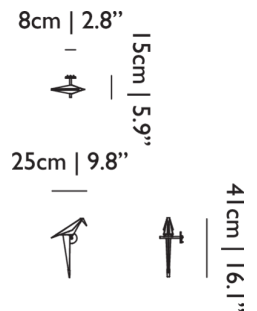

ADDITIONAL

The Perch Light Wall Recessed can be installed on drywalls only. Because of the size of the driver, it's not possible to mount it to a solid wall.