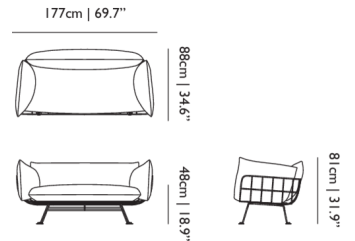

MATERIAL DESCRIPTION

Upholstered

ADDITIONAL

Alfresco fabric (Cat II) is suitable for outdoor use, outdoor pillows are available on request and are subject to surcharges. Nest Chair pillows are connected by zippers. All covers can be removed for cleaning.

OUTDOOR USE

Yes

SEAT HEIGHT

48cm | 18.9"

SEAT WIDTH

122cm | 48"

HEIGHT ARMREST

81cm | 31.9"

SEATING CAPACITY

2