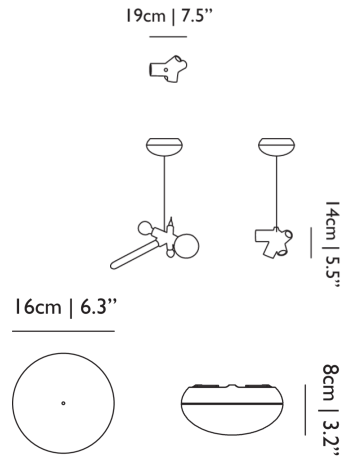

CABLE LENGTH
400cm | 157.5"; 1000cm | 393.7"

DIMMING & LIGHTING CONTROL
Mains dimmable with compatible light source

CANOPY
Pebble II White, ABS