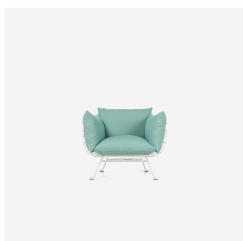

Nest Armchair

MARCEL WANDERS, 2013

Enjoy a cosy nest all to yourself. The Nest Armchair is a comfy elevated nest shaped as a one-seater. This Armchair is all about its cushions, so they are available in a wide range of fabrics and you can design your Nest completely to taste. For the lovers of colourful prints, Marcel Wanders studio has developed two signature textiles. 'Flower bits', with a bloom of flowers and butterflies. And 'One minute', with splashes of blue skies. Or choose 'Patio Outdoor' and enjoy your Nest in your garden, balcony, or patio.