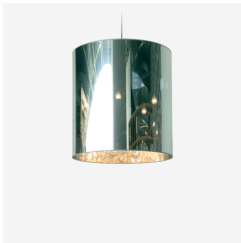

## Light Shade Shade

JURGEN BEY, 1999

Light Shade Shade is a one way mirror that reflects its environment as well as concealing the chandelier within. When the light is turned on, the 'Light Shade Shade' reveals its unforeseen identity and projects the former beauty that lies within.