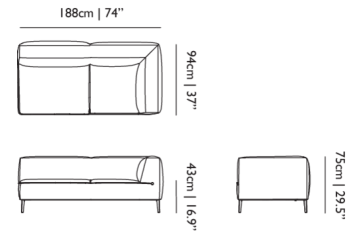

Model: DOUBLE NO ARM LEFT

SSG Double no arm left DE03 Cat I	PSSG-DE03I	€ 3.575	8W
SSG Double no arm left DE03 Cat II	PSSG-DE03II	€ 3.842	8W
SSG Double no arm left DE03 Cat III	PSSG-DE03III	€ 4.065	8W
SSG Double no arm left DE03 Cat IV	PSSG-DE03IV	€ 4.421	8W
SSG Double no arm left DE03 Cat V	PSSG-DE03V	€ 5.167	8W
SSG Double no arm left DE03 Cat LI	PSSG-DE03LI	€ 5.314	8W
SSG Double no arm left DE03 Cat LII	PSSG-DE03LII	€ 6.471	8W
SSG Double no arm left DE03 Cat LIII	PSSG-DE03LIII	€ 7.627	8W

MATERIAL DESCRIPTION

Steel frame, foam on elastic straps, polished aluminum feet

OUTDOOR USE

No

SEAT HEIGHT

43cm | 16.9"

SEAT WIDTH

158cm | 62.2"

HEIGHT ARMREST

75cm | 29.5"

SEATING CAPACITY

2

Model: DOUBLE NO ARM RIGHT

SSG Double no arm right DE02 Cat I	PSSG-DE02I	€ 3.575	8W
SSG Double no arm right DE02 Cat II	PSSG-DE02II	€ 3.842	8W
SSG Double no arm right DE02 Cat III	PSSG-DE02III	€ 4.065	8W
SSG Double no arm right DE02 Cat IV	PSSG-DE02IV	€ 4.421	8W
SSG Double no arm right DE02 Cat V	PSSG-DE02V	€ 5.167	8W
SSG Double no arm right DE02 Cat LI	PSSG-DE02LI	€ 5.314	8W
SSG Double no arm right DE02 Cat LII	PSSG-DE02LII	€ 6.471	8W
SSG Double no arm right DE02 Cat LIII	PSSG-DE02LIII	€ 7.627	8W

MATERIAL DESCRIPTION

Steel frame, foam on elastic straps, polished aluminum feet

OUTDOOR USE

No

SEAT HEIGHT

43cm | 16.9"

SEAT WIDTH

158cm | 62.2"

HEIGHT ARMREST

75cm | 29.5"