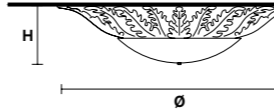

ACANTIA PL40

Ceiling

TECHNICAL INFORMATIONS	SHADE	FINISHING	CRYSTALS	PRICE (EXCL. VAT)
Ø 40 cm / 15.74" H 9 cm / 3.54"		V95-V90	CUT CRYSTAL PREMIUM CRYSTAL	€ 260,00
3×G9×10 W max (not included)