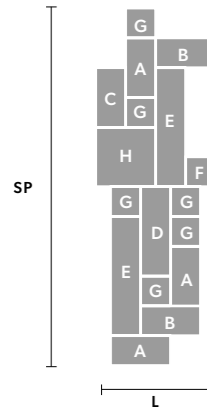

CUBO COMBO S300 RC

Suspension

TECHNICAL INFORMATION	FINISHING	PENDANTS	CRYSTALS	PRICE (EXCL. VAT)
L 100 cm / 39.37"	G04 ●	TRANSPARENT	HALF CUT GLASS	€ 26.860,00
SP 300 cm / 118.11"			CUT CRYSTAL	€ 37.420,00
H 120 cm / 47.24"			PREMIUM CRYSTAL	€ 96.360,00
Composition				
A 3 x Cubo/S/Long/J		COLOURED	HALF CUT GLASS	€ 42.150,00
B 2 x Cubo/S/Long/K			CUT CRYSTAL	€ 58.680,00
C 1 x Cubo/S/Long/L				
D 1 x Cubo/S/Long/O				
E 2 x Cubo/S/Long/Q				
F 1 x Cubo/S/Square/Medium/40				
G 6 x Cubo/S/Square/Medium/80				
H 1 x Cubo/S/Square/Large/40				
WW 192x14x10 W (not included)				
USA 192x12x40 W (not included)