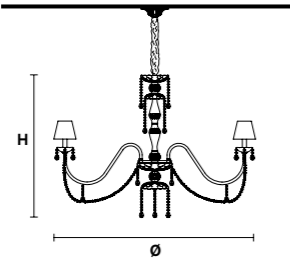

VE 875/12

Chandelier

TECHNICAL INFORMATION	LIGHTING SYSTEM	DESCRIPTION
Ø 120 cm / 47.30"	12×E14×10 W max (not included).	Blown glass arm frame, crystal pendants.
H 120 cm / 47.30"		
W 25 kg / 55.11 lb		
CRYSTALS		PRICE (EXCL. VAT)
HALF CUT GLASS		€ 5.310,00
CUT CRYSTAL		€ 6.440,00
PREMIUM CRYSTAL		€ 13.010,00