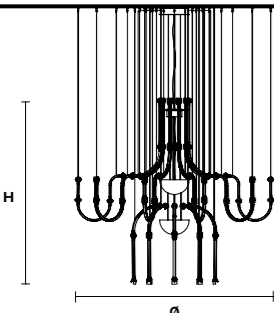

G03-G14 ●●

€ 11.910,00

Fixing: 1 x canopy
30 x single steel cables.
The canopy contains:
1 x driver

The box contains:
1 x control board

The cup contains:
1 x driver
1 x control board

RAQAM Q1 BASIC BATCH B – MODULO 3 X 10 + MODULO 4 X 10 + MODULO 3 X 10