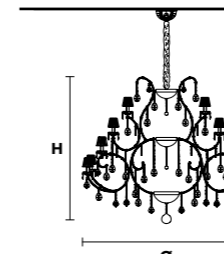

VE 933/15

TECHNICAL INFORMATION	LIGHTING SYSTEM	VERSION	CRYSTALS	PRICE (EXCL. VAT)
	STANDARD LIGHTING			
Ø 80 cm / 31.49" H 65 cm / 25.59" W 20 kg / 44.09 lb	15×E14×10 W max (not included). Triac Dimmable	VE 933/15 MT	HALF CUT GLASS CUT CRYSTAL PREMIUM CRYSTAL	€ 3.440,00 € 3.640,00 € 5.020,00
		VE 933/15 CG		€ 4.170,00
	INTEGRATED LED LIGHTING			
	15×LED source – 40 W tot Control system: DMX On request Radio Control and Masiero Smart Light App only for RW version.	VE 933/15 RW/DW	HALF CUT GLASS CUT CRYSTAL PREMIUM CRYSTAL	€ 5.760,00 € 5.950,00 € 7.310,00

VE 933/24

TECHNICAL INFORMATION	LIGHTING SYSTEM	VERSION	CRYSTALS	PRICE (EXCL. VAT)
	STANDARD LIGHTING			
Ø 120 cm / 47.24" H 110 cm / 43.30" W 45 kg / 99.20 lb	24×E14×10 W max (not included). Triac Dimmable	VE 933/24 MT	HALF CUT GLASS CUT CRYSTAL PREMIUM CRYSTAL	€ 7.540,00 € 8.400,00 € 14.310,00
		VE 933/24 CG		€ 9.680,00
	INTEGRATED LED LIGHTING			
	24×LED source – 96 W tot Control system: DMX On request Radio Control and Masiero Smart Light App only for RW version.	VE 933/24 RW/DW	HALF CUT GLASS CUT CRYSTAL PREMIUM CRYSTAL	€ 11.250,00 € 12.110,00 € 17.980,00

VE 933/50

TECHNICAL INFORMATION	LIGHTING SYSTEM	VERSION	CRYSTALS	PRICE (EXCL. VAT)
	STANDARD LIGHTING			
Ø 160 cm / 62.99" H 155 cm / 61.02" W 83 kg / 182.98 lb	50×E14×10 W max (not included). Triac Dimmable	VE 933/50 MT	HALF CUT GLASS CUT CRYSTAL PREMIUM CRYSTAL	€ 16.610,00 € 19.490,00 € 34.650,00
		VE 933/50 CG		€ 22.460,00
	INTEGRATED LED LIGHTING			
	50×LED source – 200W tot Control system: DMX On request Radio Control and Masiero Smart Light App only for RW version.	VE 933/50 RW/DW	HALF CUT GLASS CUT CRYSTAL PREMIUM CRYSTAL	€ 24.340,00 € 27.210,00 € 42.300,00