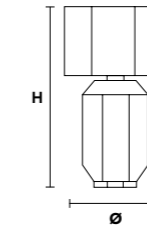

VE 1057 TL1

Table lamp

CE

TECHNICAL INFORMATION	LIGHTING SYSTEM	DESCRIPTION
Ø 29 cm / 11.40"	1xE27x20 W max (not included).	Hand made blown Murano glass base.
H 49 cm / 19.30"		
W 3 kg / 6.61 lb		

PRICE (EXCL. VAT)

€ 730,00