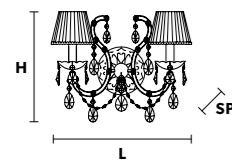

TECHNICAL INFORMATION		LIGHTING SYSTEM	VERSION	CRYSTALS	PRICE (EXCL. VAT)
		STANDARD LIGHTING			CC BEBEE CE ENEC
L	44 cm / 17.32"	2x E14x10 W max (not included). Triac Dimmable	VE 937/A2 MT	HALF CUT GLASS	€ 410,00
SP	22 cm / 8.66"			CUT CRYSTAL	€ 460,00
H	36 cm / 14.17"			PREMIUM CRYSTAL	€ 730,00
VE 937/A2 CG					€ 530,00
		INTEGRATED LED LIGHTING			CE ENEC
		2x LED source – 8 W tot Control system: DMX On request Radio Control and Masiero Smart Light App only for RW version.	VE 937/A2 RW/DW	HALF CUT GLASS	€ 720,00
				CUT CRYSTAL	€ 770,00
				PREMIUM CRYSTAL	€ 1.040,00

MT/CG

MT
Traditional version
CG
Coloured glass version

LIGHTING Traditional E14 lightbulbs
SIZE With lampshades, overall diameter is 5 cm (2") larger than specified
FRAME **MT** Chrome or gold plated metal covered with transparent glass
CG Painted metal covered with painted glass
LAMPSHADES **MT** Organza ORG/12/WH
CG Organza ORG/12/...COLOUR
PENDANTS **MT** Transparent glass or crystal
CG Coloured glass

RW/DW

RW
RGB-W Led version
DW
Dynamic White Led version

LIGHTING WHITE LED sources CRI>90
RGB-W each light 330 Nominal lm at 3000K
DW each light 490 Nominal lm at 4700K
SIZE Same size as MT or CG
FRAME Chrome or gold plated metal covered with transparent glass
LAMPSHADES No lampshades included
PENDANTS Transparent glass or crystal