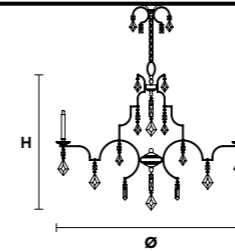

Standard chain/cable for all chandelier/suspension

Masiero Atelier

Pricelist

LIZZI 6+6

Chandelier

TECHNICAL INFORMATION	FINISHING	PRICE (EXCL. VAT)
Ø 105 cm / 41.34"	V13	€ 3.110,00
H 85 cm / 33.46"		
WW 12×G9×10 W max (not included)		
USA 12×G9×10 W max (not included)		