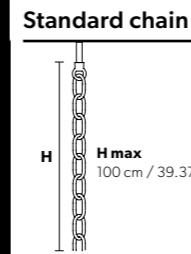

Standard chain	MT/CG	RW/DW
	MT Traditional version CG Coloured glass version	RW RGB-W Led version DW Dynamic White Led version
	LIGHTING Traditional E14 lightbulbs SIZE With lampshades, overall diameter is 5 cm (2") larger than specified FRAME MT Chrome or gold plated metal covered with transparent glass CG Painted metal covered with transparent glass LAMP SHADES MT Damask DAM/14/GD-GD CG Organza ORG/14/...COLOUR PENDANTS MT Transparent glass or crystal CG Coloured glass	LIGHTING WHITE LED sources CRI>90 RGB-W each light 330 Nominal lm at 3000K DW each light 490 Nominal lm at 4700K SIZE Same size as MT or CG FRAME Chrome or gold plated metal covered with transparent glass LAMP SHADES No lampshades included PENDANTS Transparent glass or crystal

VE 986/15

TECHNICAL INFORMATION	LIGHTING SYSTEM	VERSION	CRYSTALS	PRICE (EXCL. VAT)
	STANDARD LIGHTING			
		VE 986/15 MT	HALF CUT GLASS CUT CRYSTAL PREMIUM CRYSTAL	€ 4.680,00 € 5.280,00 € 9.210,00
	INTEGRATED LED LIGHTING			
	15xLED source – 60 W tot Control system: DMX On request Radio Control and Masiero Smart Light App only for RW version.	VE 986/15 RW/DW	HALF CUT GLASS CUT CRYSTAL PREMIUM CRYSTAL	€ 6.990,00 € 7.600,00 € 11.510,00

VE 986/18

TECHNICAL INFORMATION	LIGHTING SYSTEM	VERSION	CRYSTALS	PRICE (EXCL. VAT)
	STANDARD LIGHTING			
		VE 986/18 MT	HALF CUT GLASS CUT CRYSTAL PREMIUM CRYSTAL	€ 6.170,00 € 7.090,00 € 13.800,00
	INTEGRATED LED LIGHTING			
	18xLED source – 72 W tot Control system: DMX On request Radio Control and Masiero Smart Light App only for RW version.	VE 986/18 RW/DW	HALF CUT GLASS CUT CRYSTAL PREMIUM CRYSTAL	€ 8.950,00 € 9.870,00 € 16.550,00

VE 986/39

TECHNICAL INFORMATION	LIGHTING SYSTEM	VERSION	CRYSTALS	PRICE (EXCL. VAT)
	STANDARD LIGHTING			
		VE 986/39 MT	HALF CUT GLASS CUT CRYSTAL PREMIUM CRYSTAL	€ 9.930,00 € 11.270,00 € 21.340,00
	INTEGRATED LED LIGHTING			
	39xLED source – 156 W tot Control system: DMX On request Radio Control and Masiero Smart Light App only for RW version.	VE 986/39 RW/DW	HALF CUT GLASS CUT CRYSTAL PREMIUM CRYSTAL	€ 15.950,00 € 17.290,00 € 27.310,00

VE 986/A3

TECHNICAL INFORMATION	LIGHTING SYSTEM	VERSION	CRYSTALS	PRICE (EXCL. VAT)
	STANDARD LIGHTING			
		VE 986/A3 MT	HALF CUT GLASS CUT CRYSTAL PREMIUM CRYSTAL	€ 530,00 € 560,00 € 780,00
	INTEGRATED LED LIGHTING			
	3xLED source – 12 W tot Control system: DMX On request Radio Control and Masiero Smart Light App only for RW version.	VE 986/A3 RW/DW	HALF CUT GLASS CUT CRYSTAL PREMIUM CRYSTAL	€ 990,00 € 1.020,00 € 1.230,00