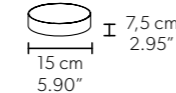

The box contains:
1 x control board