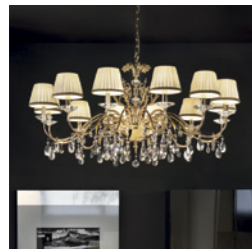

Finishings

G01
Brunito
Burnished

G03
Oro lucido
Shiny gold

Family

Chandelier

Ceiling

Applique

Table lamp