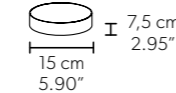

The box contains:
1 x control board