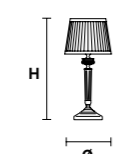

VE 1020 TL1 P Table lamp			CE
TECHNICAL INFORMATION	LIGHTING SYSTEM	DESCRIPTION	
Ø 18 cm / 7.09" H 40 cm / 15.75"	1xE14x10 W max (not included).	Gold plated solid brass base. LAMP SHADES: PON/18/IV	
PRICE (EXCL. VAT)			
€ 460,00