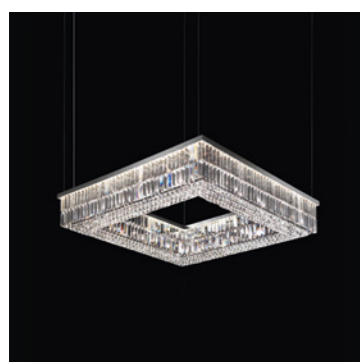

VE 760/S12 SQ Suspension

TECHNICAL INFORMATION	LIGHTING SYSTEM	DESCRIPTION
L 60 cm / 23.62" SP 60 cm / 23.62" H 18 cm / 7.08" W 20 kg / 44.09 lb	12×E27×20 W max (not included). Ø max 45 mm	Metal frame and crystal pendants.
CRYSTALS		PRICE (EXCL. VAT)
CUT CRYSTAL		€ 4.280,00
PREMIUM CRYSTAL		€ 15.000,00

H Standard Cable
150 cm / 59.05"