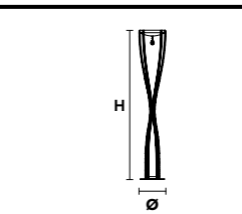

NOBLESSE STL2

Floor lamp

TECHNICAL INFORMATION	FINISHING	PRICE (EXCL. VAT)
Ø 33 cm / 12.99"	V13-V97	€ 1.470,00
H 180 cm / 70.87"		
WW 2×R7s×20 W max		
USA 2×R7s×20 W max (not included)