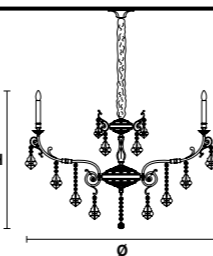

ODESSA 12 95

Chandelier

TECHNICAL INFORMATION	
Ø	120 cm / 47.24"
H	95 cm / 37.40"
WW	12×E14×10 W max
USA	12×E12×40 W max (not included)

FINISHING		PRICE (EXCL. VAT)	
G03 - G20	● HALF CUT GLASS CUT CRYSTAL PREMIUM CRYSTAL	€ 9.670,00 € 10.620,00 € 16.300,00	
	● G21	● HALF CUT GLASS CUT CRYSTAL PREMIUM CRYSTAL	€ 8.650,00 € 9.500,00 € 14.720,00

Ⓜ : For the US market, refer to the relevant price list.