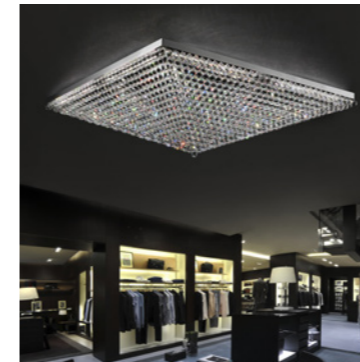

VE 809/PL48		Ceiling		CE
		TECHNICAL INFORMATION L 160 cm / 62.99" SP 160 cm / 62.99" H 40 cm / 15.75" W 120 kg / 264.5 lb	LIGHTING SYSTEM 48×E27×20 W max (not included).	DESCRIPTION Chrome plated metal frame, crystal pendants.
CRYSTALS CUT CRYSTAL PREMIUM CRYSTAL		PRICE (EXCL. VAT) € 28.490,00 € 70.880,00