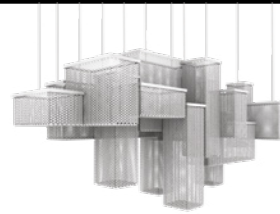

CUBO COMBO S300 RC

Suspension

TECHNICAL INFORMATION	FINISHING	PENDANTS	CRYSTALS	PRICE (EXCL. VAT)
L 100 cm / 39.37"	G04 ●	TRANSPARENT	HALF CUT GLASS	€ 26.860,00
SP 300 cm / 118.11"			CUT CRYSTAL	€ 37.420,00
H 120 cm / 47.24"			PREMIUM CRYSTAL	€ 96.360,00
Composition				
A 3 x Cubo/S/Long/J		COLOURED	HALF CUT GLASS	€ 42.150,00
B 2 x Cubo/S/Long/K			CUT CRYSTAL	€ 58.680,00
C 1 x Cubo/S/Long/L				
D 1 x Cubo/S/Long/O				
E 2 x Cubo/S/Long/Q				
F 1 x Cubo/S/Square/Medium/40				
G 6 x Cubo/S/Square/Medium/80				
H 1 x Cubo/S/Square/Large/40				
WW 192x14x10 W (not included)				
USA 192x12x40 W (not included)