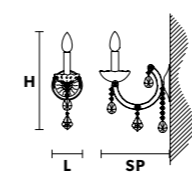

TECHNICAL INFORMATION	LIGHTING SYSTEM	VERSION	CRYSTALS	PRICE (EXCL. VAT)
	STANDARD LIGHTING			
L 12 cm / 4.72"	1×E14×10 W max (not included). Triac Dimmable	VE 944/A1 MT	HALF CUT GLASS	€ 180,00
SP 20 cm / 7.87"			CUT CRYSTAL	€ 220,00
H 28 cm / 11.02"			PREMIUM CRYSTAL	€ 320,00
		VE 944/A1 CG		€ 250,00
	INTEGRATED LED LIGHTING			
	1×LED source –4 W tot Control system: DMX On request Radio Control and Masiero Smart Light App only for RW version.	VE 944/A1 RW/DW	HALF CUT GLASS	€ 350,00
			CUT CRYSTAL	€ 390,00
			PREMIUM CRYSTAL	€ 480,00