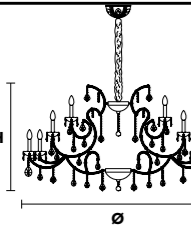

VE 934/40

TECHNICAL INFORMATION	LIGHTING SYSTEM	VERSION	CRYSTALS	PRICE (EXCL. VAT)
	STANDARD LIGHTING			
Ø 150 cm / 59.05" H 95 cm / 37.40" W 50 kg / 110.23 lb	40×E14×10 W max (not included). Triac Dimmable	VE 934/40 MT	HALF CUT GLASS CUT CRYSTAL PREMIUM CRYSTAL	€ 12.290,00 € 14.030,00 € 23.760,00
		VE 934/40 CG		€ 16.260,00
	INTEGRATED LED LIGHTING			
	40×LED source – 160 W tot Control system: DMX On request Radio Control and Masiero Smart Light App only for RW version.	VE 934/40 RW/DW	HALF CUT GLASS CUT CRYSTAL PREMIUM CRYSTAL	€ 18.470,00 € 20.210,00 € 29.880,00