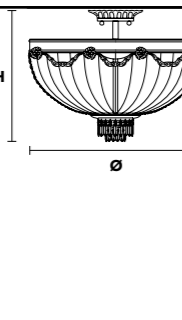

Ceiling

TECHNICAL INFORMATION	LIGHTING SYSTEM	DESCRIPTION
Ø 78 cm / 30.71"	16×E27×20 W max (not included).	Gold plated metal frame, crystal pendants.
H 60 cm / 23.62"		
W 27 kg / 59.52 lb		
CRYSTALS		PRICE (EXCL. VAT)
HALF CUT GLASS		€ 5.410,00
CUT CRYSTAL		€ 6.520,00
PREMIUM CRYSTAL		€ 9.910,00