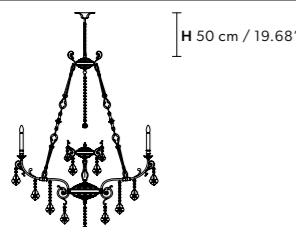

Standard chain for all chandeliers

Ⓜ : For the US market, refer to the relevant price list.