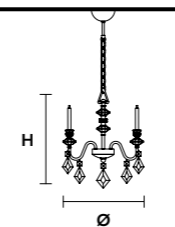

CHIC 3

Chandelier

TECHNICAL INFORMATION	FINISHING	PRICE (EXCL. VAT)
Ø 43 cm / 16.93"	F01-F02	€ 640,00
H 45 cm / 17.72"		
WW 3×G9×10 W max <i>(not included)</i>		
USA 3×G9×10 W max <i>(not included)</i>