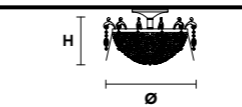

ROSEMERY PL6

Ceiling

TECHNICAL INFORMATION	SHADE	FINISHING	PRICE (EXCL. VAT)
Ø 54 cm / 21.26"		V13-V97	€ 1.790,00
H 34 cm / 13.39"			
WW 6×E14×10 W max			
USA 6×E12×40 W max (not included)