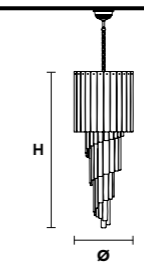

VE 1149 S16

Suspension