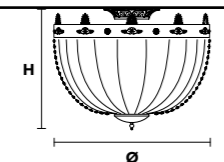

VE 827 PL10

Ceiling

TECHNICAL INFORMATION	LIGHTING SYSTEM	DESCRIPTION
Ø 90 cm / 35.43"	10×E27×20 W max (not included).	Solid Brass gold plated frame, crystal pendants.
H 70 cm / 27.56"		
W 23 kg / 50.70 lb		
CRYSTALS	PRICE (EXCL. VAT)	
HALF CUT GLASS	€ 6.620,00	
CUT CRYSTAL	€ 8.810,00	
PREMIUM CRYSTAL	€ 12.470,00