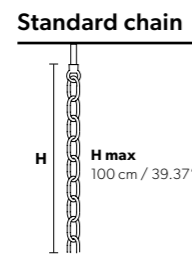

MT/CG	RW/DW
MT Traditional version CG Coloured glass version	RW RGB-W Led version DW Dynamic White Led version
LIGHTING Traditional E14 lightbulbs SIZE With lampshades, overall diameter is 5 cm (2") larger than specified FRAME MT Chrome or gold plated metal covered with transparent glass CG Painted metal covered with painted glass LAMP SHADES MT No lampshades included CG No lampshades included PENDANTS MT Transparent glass or crystal CG Coloured glass	LIGHTING WHITE LED sources CRI>90 RGB-W each light 330 Nominal lm at 3000K DW each light 490 Nominal lm at 4700K SIZE Same size as MT or CG FRAME Chrome or gold plated metal covered with transparent glass LAMP SHADES No lampshades included PENDANTS Transparent glass or crystal