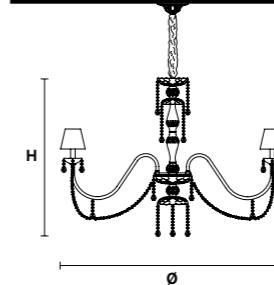

VE 875/16

VE 875/A3

Chandelier

TECHNICAL INFORMATION	LIGHTING SYSTEM	DESCRIPTION
Ø 145 cm / 57.09"	16×E14×10 W max (not included).	Blown glass arm frame, crystal pendants.
H 120 cm / 47.30"		
W 32 kg / 70.54 lb		
CRYSTALS		PRICE (EXCL. VAT)
HALF CUT GLASS		€ 6.140,00
CUT CRYSTAL		€ 7.480,00
PREMIUM CRYSTAL		€ 15.710,00