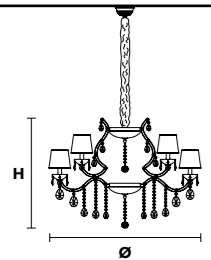

VE 989/15

TECHNICAL INFORMATION
Ø 95 cm / 37.40"
H 55 cm / 21.63"
W 17 kg / 37.47 lb

TECHNICAL INFORMATION	LIGHTING SYSTEM	VERSION	CRYSTALS	PRICE (EXCL. VAT)
	STANDARD LIGHTING			
	15×E14×10 W max (not included). Triac Dimmable	VE 989/15 MT	HALF CUT GLASS CUT CRYSTAL PREMIUM CRYSTAL	€ 3.390,00 € 4.120,00 € 7.980,00
		VE 989/15 CG		€ 4.760,00
	INTEGRATED LED LIGHTING			
	15×LED source – 60 W tot Control system: DMX On request Radio Control and Masiero Smart Light App only for RW version.	VE 989/15 RW/DW	HALF CUT GLASS CUT CRYSTAL PREMIUM CRYSTAL	€ 5.710,00 € 6.440,00 € 10.270,00