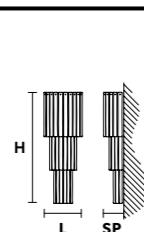

VE 1146 A4

Applique

TECHNICAL INFORMATION	LIGHTING SYSTEM	DESCRIPTION
L 26 cm / 10.25"	4×E14×10 W max (not included).	Painted metal frame, diffuser in hand made cast glass with "graniglia" finishing.
SP 14 cm / 5.55"		
H 70 cm / 27.56"		
W 12 kg / 26.45 lb		
PRICE (EXCL. VAT)		
€ 2.370,00		