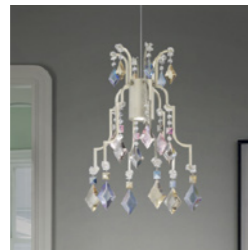

Suspension