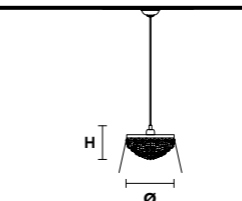

ROSEMERY 1

Suspension

TECHNICAL INFORMATION	SHADE	FINISHING	PRICE (EXCL. VAT)
Ø 23 cm / 9.06"		V13-V97	€ 440,00
H 16 cm / 6.30"			
WW 1×E27×20 W max			
USA 1×E26×60 W max (not included)