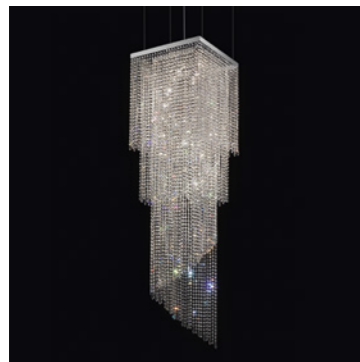

Suspension

TECHNICAL INFORMATION	LIGHTING SYSTEM	DESCRIPTION
L 80 cm / 31.50"	4x E27x20 W max (not included).	Metal frame, crystal pendants.
SP 40 cm / 15.60"		
H 30 cm / 11.80"		
W 9 kg / 19.80 lb		
CRYSTALS	PRICE (EXCL. VAT)	
HALF CUT GLASS	€ 1.290,00	
CUT CRYSTAL	€ 1.920,00	
PREMIUM CRYSTAL	€ 5.960,00	

Suspension

TECHNICAL INFORMATION	LIGHTING SYSTEM	DESCRIPTION
L 100 cm / 39.40"	5x E27x20 W max (not included).	Metal frame, crystal pendants.
SP 40 cm / 15.70"		
H 40 cm / 15.70"		
W 12 kg / 26.40 lb		
CRYSTALS	PRICE (EXCL. VAT)	
HALF CUT GLASS	€ 1.900,00	
CUT CRYSTAL	€ 2.800,00	
PREMIUM CRYSTAL	€ 8.710,00	

Suspension

TECHNICAL INFORMATION	LIGHTING SYSTEM	DESCRIPTION
L 120 cm / 47.30"	6x E27x20 W max (not included).	Metal frame, crystal pendants.
SP 60 cm / 23.70"		
H 50 cm / 19.70"		
W 16 kg / 35.20 lb		
CRYSTALS	PRICE (EXCL. VAT)	
HALF CUT GLASS	€ 3.450,00	
CUT CRYSTAL	€ 5.160,00	
PREMIUM CRYSTAL	€ 15.990,00	

Suspension

TECHNICAL INFORMATION	LIGHTING SYSTEM	DESCRIPTION
L 50 cm / 19.69"	12x E27x20 W max (not included).	Chrome plated metal frame, crystal pendants.
SP 50 cm / 19.69"		
H 170 cm / 66.93"		
W 28 kg / 61.72 lb		
CRYSTALS	PRICE (EXCL. VAT)	
HALF CUT GLASS	€ 5.150,00	
CUT CRYSTAL	€ 7.280,00	
PREMIUM CRYSTAL	€ 19.320,00	

Suspension

TECHNICAL INFORMATION	LIGHTING SYSTEM	DESCRIPTION
L 75 cm / 29.53"	16x E27x20 W max (not included).	Chrome plated metal frame, crystal pendants.
SP 75 cm / 29.53"		
H 200 cm / 78.74"		
W 50 kg / 110.23 lb		
CRYSTALS	PRICE (EXCL. VAT)	
HALF CUT GLASS	€ 7.780,00	
CUT CRYSTAL	€ 11.090,00	
PREMIUM CRYSTAL	€ 30.600,00	

Suspension