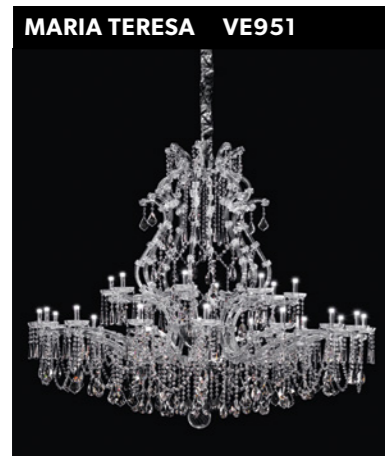

VE 945/32

TECHNICAL INFORMATION		LIGHTING SYSTEM	VERSION	CRYSTALS	PRICE (EXCL. VAT)
	L 200 cm / 78.74" SP 88 cm / 34.64" H 80 cm / 31.49" W 57 kg / 125.66 lb	STANDARD LIGHTING 32x E14x10 W max (not included). Triac Dimmable	VE 945/32 MT	HALF CUT GLASS	€ 9.870,00
				CUT CRYSTAL	€ 10.570,00
				PREMIUM CRYSTAL	€ 17.030,00
			VE 945/32 CG		€ 12.240,00
		INTEGRATED LED LIGHTING			€ 14.810,00
		32x LED source - 128 W tot Control system: DMX On request Radio Control and Masiero Smart Light App only for RW version.	VE 945/32 RW/DW	HALF CUT GLASS	€ 15.510,00
				CUT CRYSTAL	€ 21.930,00
				PREMIUM CRYSTAL	€ 21.930,00

VE 945/46

TECHNICAL INFORMATION		LIGHTING SYSTEM	VERSION	CRYSTALS	PRICE (EXCL. VAT)
	L 192 cm / 75.59" SP 114 cm / 44.88" H 110 cm / 43.30" W 60 kg / 132.27 lb	STANDARD LIGHTING 46x E14x10 W max (not included). Triac Dimmable	VE 945/46 MT	HALF CUT GLASS	€ 11.830,00
				CUT CRYSTAL	€ 13.140,00
				PREMIUM CRYSTAL	€ 25.300,00
			VE 945/46 CG		€ 15.230,00
		INTEGRATED LED LIGHTING			€ 18.940,00
		46x LED source - 184 W tot Control system: DMX On request Radio Control and Masiero Smart Light App only for RW version.	VE 945/46 RW/DW	HALF CUT GLASS	€ 20.250,00
				CUT CRYSTAL	€ 32.330,00
				PREMIUM CRYSTAL	€ 32.330,00

VE 950/18

TECHNICAL INFORMATION		LIGHTING SYSTEM	VERSION	CRYSTALS	PRICE (EXCL. VAT)
	Ø 105 cm / 41.33" H 65 cm / 25.59" W 18 kg / 39.68 lb	STANDARD LIGHTING 18x E14x10 W max (not included). Triac Dimmable	VE 950/18 MT	HALF CUT GLASS	€ 4.380,00
				CUT CRYSTAL	€ 5.050,00
				PREMIUM CRYSTAL	€ 8.980,00
			VE 950/18 CG		€ 5.980,00
		INTEGRATED LED LIGHTING			€ 7.160,00
		18x LED source - 72 W tot Control system: DMX On request Radio Control and Masiero Smart Light App only for RW version.	VE 950/18 RW/DW	HALF CUT GLASS	€ 7.830,00
				CUT CRYSTAL	€ 11.730,00
				PREMIUM CRYSTAL	€ 11.730,00