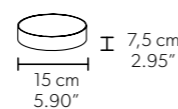

Each box contains:
1 x control board