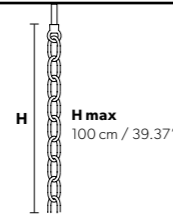

MT/CG

MT
Traditional version
CG
Coloured glass version

LIGHTING Traditional E14 lightbulbs
SIZE With lampshades, overall diameter is 5 cm (2") larger than specified
FRAME **MT** Chrome or gold plated metal covered with transparent glass
CG Painted metal covered with painted glass
LAMP SHADES **MT** Organza ORG/14/RD
CG Organza ORG/14/...COLOUR
PENDANTS **MT** Transparent glass or crystal
CG Coloured glass

RW/DW

RW
RGB-W Led version
DW
Dynamic White Led version

LIGHTING WHITE LED sources CRI>90
RGB-W each light 330 Nominal lm at 3000K
DW each light 490 Nominal lm at 4700K
SIZE Same size as MT or CG
FRAME Chrome or gold plated metal covered with transparent glass
LAMP SHADES No lampshades included
PENDANTS Transparent glass or crystal