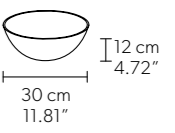

Each cup contains:
1 x drivers
1 x control boards