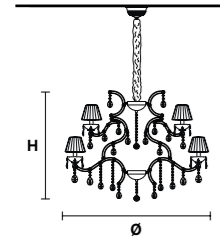

VE 901/70

TECHNICAL INFORMATION
 Ø 260 cm / 102.40"
 H 300 cm / 118.20"
 W 120 kg / 264.5 lb

LIGHTING SYSTEM
 STANDARD LIGHTING
 70x E14x10 W max (not included).
 Triac Dimmable

VERSION

CRYSTALS

PRICE (EXCL. VAT)

Standard chain	MT/CG	RW/DW
H max 100 cm / 39.37"	MT Traditional version CG Coloured glass version	RW RGB-W Led version DW Dynamic White Led version
LIGHTING	Traditional E14 lightbulbs	LIGHTING WHITE LED sources CRI>90
SIZE	With lampshades, overall diameter is 5 cm (2") larger than specified	RGB-W each light 330 Nominal lm at 3000K DW each light 490 Nominal lm at 4700K
FRAME	MT Chrome or gold plated metal covered with transparent glass CG Painted metal covered with painted glass	SIZE Same size as MT or CG FRAME Chrome or gold plated metal covered with transparent glass
LAMP SHADES	MT No lampshades included CG No lampshades included	LAMP SHADES No lampshades included
PENDANTS	MT Transparent glass or crystal CG Coloured glass	PENDANTS Transparent glass or crystal

Standard chain

MT/CG

MT
Traditional version
CG
Coloured glass version

LIGHTING Traditional E14 lightbulbs
SIZE With lampshades, overall diameter is 5 cm (2") larger than specified
FRAME **MT** Chrome or gold plated metal covered with transparent glass
CG Painted metal covered with painted glass
LAMP SHADES **MT** Organza ORG/14/RD
CG Organza ORG/14/...COLOUR
PENDANTS **MT** Transparent glass or crystal
CG Coloured glass

VE 903/15

TECHNICAL INFORMATION

Ø 90 cm / 35.43"
H 70 cm / 27.55"
W 30 kg / 66.13 lb

LIGHTING SYSTEM

STANDARD LIGHTING
15×E14×10 W max (not included).
Triac Dimmable

VERSION

VE 903/15 MT
VE 903/15 CG

CRYSTALS