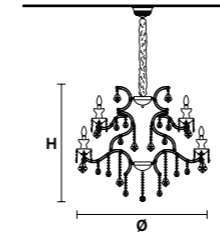

VE 903/24 RW/DW

HALF CUT GLASS
CUT CRYSTAL
PREMIUM CRYSTAL

€ 11.510,00
€ 12.470,00
€ 20.780,00

VE 903/56

TECHNICAL INFORMATION

Ø 210 cm / 82.67"
H 180 cm / 70.86"
W 140 kg / 308.6 lb

LIGHTING SYSTEM

STANDARD LIGHTING
56×E14×10 W max (not included).
Triac Dimmable

VE 903/56 RW/DW

HALF CUT GLASS
CUT CRYSTAL
PREMIUM CRYSTAL

€ 32.770,00
€ 38.640,00
€ 65.090,00

Standard chain

MT/CG

MT
Traditional version
CG
Coloured glass version

LIGHTING Traditional E14 lightbulbs
SIZE With lampshades, overall diameter is 5 cm (2") larger than specified
FRAME **MT** Chrome or gold plated metal covered with transparent glass
CG Painted metal covered with painted glass
LAMP SHADES **MT** No lampshades included
CG No lampshades included
PENDANTS **MT** Transparent glass or crystal
CG Coloured glass

VE 905/15

TECHNICAL INFORMATION

Ø 90 cm / 35.43"
H 80 cm / 31.49"
W 38 kg / 83.77 lb

LIGHTING SYSTEM

STANDARD LIGHTING
15×E14×10 W max (not included).
Triac Dimmable

VERSION

VE 905/15 MT
VE 905/15 CG

CRYSTALS