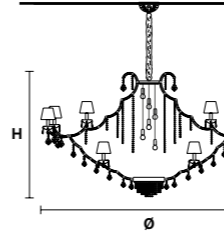

VE 913/46

TECHNICAL INFORMATION	LIGHTING SYSTEM	VERSION	CRYSTALS	PRICE (EXCL. VAT)
Ø 205 cm / 80.70" H 120 cm / 47.24" W 100 kg / 220.4 lb	STANDARD LIGHTING 46x E14x10 W max (not included). Triac Dimmable	VE 913/46 MT	HALF CUT GLASS CUT CRYSTAL PREMIUM CRYSTAL	€ 14.760,00 € 16.220,00 € 30.600,00
	INTEGRATED LED LIGHTING	VE 913/46 CG		€ 18.300,00
	46x LED source - 184 W tot Control system: DMX On request Radio Control and Masiero Smart Light App only for RW version.	VE 913/46 RW/DW	HALF CUT GLASS CUT CRYSTAL PREMIUM CRYSTAL	€ 21.870,00 € 23.330,00 € 37.640,00