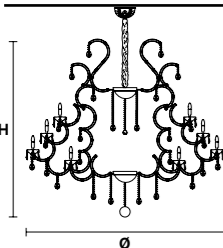

VE 910/56

TECHNICAL INFORMATION	LIGHTING SYSTEM	VERSION	CRYSTALS	PRICE (EXCL. VAT)
Ø 185 cm / 72.83" H 165 cm / 64.96" W 100 kg / 220.5 lb	STANDARD LIGHTING			
	56×E14×10 W max (not included). Triac Dimmable	VE 910/56 MT	HALF CUT GLASS CUT CRYSTAL PREMIUM CRYSTAL	€ 18.320,00 € 20.550,00 € 33.620,00
	INTEGRATED LED LIGHTING			
	56×LED source -224 W tot Control system: DMX On request Radio Control and Masiero Smart Light App only for RW version.	VE 910/56 RW/DW	HALF CUT GLASS CUT CRYSTAL PREMIUM CRYSTAL	€ 26.980,00 € 29.200,00 € 42.190,00