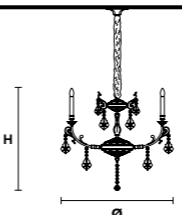

ODESSA 6 65

Chandelier

TECHNICAL INFORMATION	
Ø	70 cm / 27.55"
H	65 cm / 25.59"
WW	6×E14×10 W max
USA	6×E12×40 W max (not included)

FINISHING		PRICE (EXCL. VAT)	
G03 - G20	● HALF CUT GLASS CUT CRYSTAL PREMIUM CRYSTAL	€ 3.380,00 € 3.900,00 € 6.210,00	
	● G21	● HALF CUT GLASS CUT CRYSTAL PREMIUM CRYSTAL	€ 3.040,00 € 3.490,00 € 5.610,00