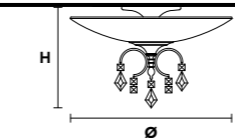

LIZZI PL3

Ceiling

TECHNICAL INFORMATION	FINISHING	PRICE (EXCL. VAT)
Ø 55 cm / 21.65"	V13	€ 620,00
H 40 cm / 15.75"		
WW 3×E27×20 W max (not included)		
USA 3×E26×60 W max (not included)