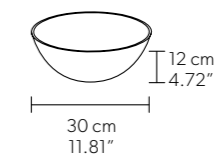

RAQAM N4 BASIC BATCH B - MODULO 4 X 16

TECHNICAL INFORMATION

L 100x305 cm / 39.37" x 18.89"
H 48 cm / 18.89"
W 26 kg / 57.32 lb

FINISHING

G04 ●

PRICE (EXCL. VAT)
€ 7.720,00

128 LED LIGHTS CRI > 90
3000 K - 192 W - 24960 Nominal lm
Dimmable PUSH or DMX on request.

G03-G14 ●●

€ 9.240,00

Fixing:

32 x single steel cables.
16 x main power supply
(1 driver + 1 control board recessed)

RAQAM N5 BASIC BATCH A - MODULO 1 X 16

TECHNICAL INFORMATION

L 450x260 cm / 177.16" x 102.36"
H 5 cm / 1.96"
W 52 kg / 114.64 lb

FINISHING

G04 ●

PRICE (EXCL. VAT)
€ 12.520,00

128 LED LIGHTS CRI > 90
3000 K - 192 W - 24960 Nominal lm
Dimmable PUSH or DMX on request.

G03-G14 ●●

€ 14.920,00

Fixing:

48 x single steel cables.
16 x main power supply
(1 driver + 1 control board recessed)

RAQAM N6 BASIC BATCH A - MODULO 1 X 8

TECHNICAL INFORMATION

L 369x290 cm / 145.27" x 114.17"
H 57 cm / 22.44"
W 27 kg / 59.52 lb

FINISHING

G04 ●

PRICE (EXCL. VAT)
€ 6.550,00

64 LED LIGHTS CRI > 90
3000 K - 96W - 12480 Nominal lm
Dimmable PUSH or DMX on request.

G03-G14 ●●

€ 7.760,00

Fixing:

16 x single steel cables.
8 x main power supply
(1 driver + 1 control board recessed)

RAQAM N6 BASIC BATCH B - MODULO 1 X 16

TECHNICAL INFORMATION

L 500x580 cm / 196.85" x 228.34"
H 57 cm / 22.44"
W 52 kg / 114.64 lb

FINISHING

G04 ●

PRICE (EXCL. VAT)
€ 12.400,00

128 LED LIGHTS CRI > 90
3000 K - 192 W - 24960- Nominal lm
Dimmable PUSH or DMX on request.

G03-G14 ●●

€ 14.810,00

Fixing:

32 x single steel cables.
16 x main power supply
(1 driver + 1 control board recessed)

RAQAM N7 BASIC BATCH A - MODULO 7 X 8

TECHNICAL INFORMATION

L 117 cm / 46.06"
SP 60 cm / 23.62"
H 50 cm / 19.68"
W 12 kg / 26.45 lb

FINISHING

G04 ●

PRICE (EXCL. VAT)
€ 3.020,00

48 LED x 72W CRI>90
3000 K - 9360 Nominal lm
DIMMABLE: PUSH + DMX on request.

G03-G14 ●●

€ 3.660,00

Fixing: