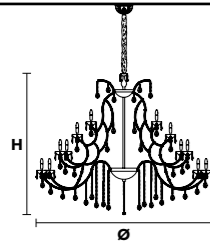

VE 918/72

TECHNICAL INFORMATION	LIGHTING SYSTEM	VERSION	CRYSTALS	PRICE (EXCL. VAT)
	STANDARD LIGHTING			CE ENEC
Ø 200 cm / 78.74" H 160 cm / 62.99" W 90 kg / 198.41 lb	72×E14×10 W max (not included). Triac Dimmable	VE 918/72 MT	HALF CUT GLASS CUT CRYSTAL PREMIUM CRYSTAL	€ 20.590,00 € 25.590,00 € 43.160,00
		VE 918/72 CG		€ 29.530,00
	INTEGRATED LED LIGHTING			CE ENEC
	72×LED source -288 W tot Control system: DMX On request Radio Control and Masiero Smart Light App only for RW version.	VE 918/72 RW/DW	HALF CUT GLASS CUT CRYSTAL PREMIUM CRYSTAL	€ 31.710,00 € 36.710,00 € 54.170,00