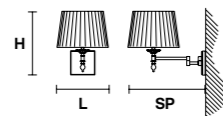

€ 800,00

VE 1091 A1

Applique

CE

TECHNICAL INFORMATION		LIGHTING SYSTEM	DESCRIPTION
L	22 cm / 8.66"	1×E27×20 W max (not included).	Gold plated solid brass frame.
SP	48 cm / 18.90"		
H	30 cm / 11.81"		
W	3 kg / 6.61 lb		