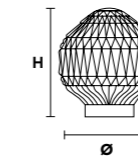

PRICE (EXCL. VAT)

€ 500,00

VE 1051 TL1 P

Table lamp

CE *

TECHNICAL INFORMATION	LIGHTING SYSTEM	DESCRIPTION
Ø 20 cm / 7.90"	1xE14x10 W max (not included).	Hand made blown Murano glass base.
H 22 cm / 8.70"		
W 1.8 kg / 3.97 lb		