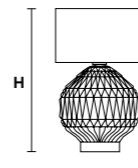

VE 1053 TL1 P

Table lamp

CE *

TECHNICAL INFORMATION	LIGHTING SYSTEM	DESCRIPTION
Ø 25 cm / 9.80"	1xE14x10 W max (not included).	Hand made blown Murano glass base.
H 38 cm / 15.00"		
W 1.6 kg / 3.53 lb		

PRICE (EXCL. VAT)

€ 500,00

* ETL only for US market.

* ETL only for US market.