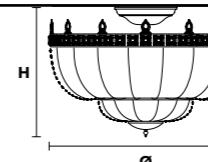

VE 829 PL6

Ceiling

TECHNICAL INFORMATION	LIGHTING SYSTEM	DESCRIPTION
Ø 60 cm / 23.62"	6×E27×20 W max (not included).	Gold plated metal frame, crystal pendants.
H 40 cm / 15.75"		
W 18 kg / 39.68 lb		
CRYSTALS	PRICE (EXCL. VAT)	
HALF CUT GLASS	€ 2.860,00	
CUT CRYSTAL	€ 3.280,00	
PREMIUM CRYSTAL	€ 4.760,00