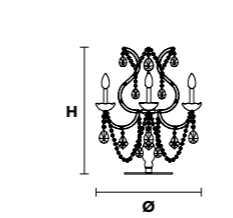

VE 938/TL5*

TECHNICAL INFORMATION		LIGHTING SYSTEM	VERSION	CRYSTALS	PRICE (EXCL. VAT)
		STANDARD LIGHTING			CE ENEC
Ø	50 cm / 19.69"	5x E14x10 W max (not included). Triac Dimmable	VE 938/TL5 MT	HALF CUT GLASS	€ 900,00
H	65 cm / 25.59"			CUT CRYSTAL	€ 1.330,00
				PREMIUM CRYSTAL	€ 2.890,00
VE 938/TL5 CG					€ 1.520,00
		INTEGRATED LED LIGHTING			CE ENEC
		5x LED source – 20 W tot Control system: DMX On request Radio Control and Masiero Smart Light App only for RW version.	VE 938/TL5 RW/DW	HALF CUT GLASS	€ 1.750,00
				CUT CRYSTAL	€ 2.180,00
				PREMIUM CRYSTAL	€ 3.730,00