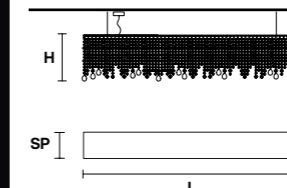

VE 895 S6 TRASP

Suspension

TECHNICAL INFORMATION	LIGHTING SYSTEM	DESCRIPTION
L 126 cm / 49.60" SP 15 cm / 5.90" H 40 cm / 15.75" W 17 kg / 37.47 lb	6×E14×10 W max (not included).	Powder coated metal frame, only transparent glass pendants.
CRYSTALS		PRICE (EXCL. VAT)
HALF CUT GLASS		€ 2.360,00
CUT CRYSTAL		€ 4.660,00