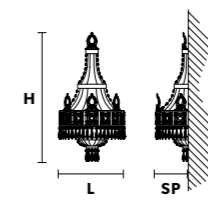

VE 829 A3

Applique

TECHNICAL INFORMATION	LIGHTING SYSTEM	DESCRIPTION
L 35 cm / 13.78"	3×E14×10 W max (not included).	Solid Brass gold plated frame, crystal pendants.
SP 18 cm / 7.09"		
H 62 cm / 24.41"		
W 5 kg / 11.02 lb		
CRYSTALS	PRICE (EXCL. VAT)	
HALF CUT GLASS	€ 2.190,00	
CUT CRYSTAL	€ 2.340,00	
PREMIUM CRYSTAL	€ 2.940,00