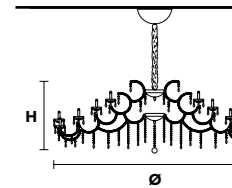

VE 980/60

TECHNICAL INFORMATION	LIGHTING SYSTEM	VERSION	CRYSTALS	PRICE (EXCL. VAT)
Ø 220 cm / 86.61" H 75 cm / 29.52" W 67 kg / 147.70 lb	STANDARD LIGHTING	VE 980/60 MT	HALF CUT GLASS CUT CRYSTAL PREMIUM CRYSTAL	€ 14.310,00 € 16.570,00 € 24.750,00
		VE 980/60 CG		€ 18.300,00
	INTEGRATED LED LIGHTING	VE 980/60 RW/DW	HALF CUT GLASS CUT CRYSTAL PREMIUM CRYSTAL	€ 23.580,00 € 25.840,00 € 33.930,00