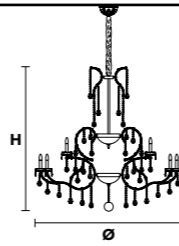

VE 929/36

TECHNICAL INFORMATION
Ø 165 cm / 64.96"
H 160 cm / 62.99"
W 90 kg / 198.41 lb

TECHNICAL INFORMATION	LIGHTING SYSTEM	VERSION	CRYSTALS	PRICE (EXCL. VAT)
	STANDARD LIGHTING			
	36×E14×10 W max (not included). Triac Dimmable	VE 929/36 MT	HALF CUT GLASS CUT CRYSTAL PREMIUM CRYSTAL	€ 11.950,00 € 15.060,00 € 30.020,00
		VE 929/36 CG		€ 17.460,00
	INTEGRATED LED LIGHTING			
	36×LED source -144 W tot Control system: DMX On request Radio Control and Masiero Smart Light App only for RW version.	VE 929/36 RW/DW	HALF CUT GLASS CUT CRYSTAL PREMIUM CRYSTAL	€ 17.510,00 € 20.620,00 € 35.530,00