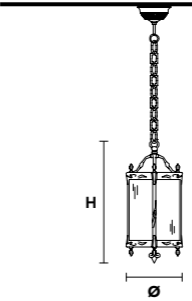

VE 1066 S3 Suspension			CE
TECHNICAL INFORMATION	LIGHTING SYSTEM	DESCRIPTION	
Ø 20 cm / 7.87" H 44 cm / 17.32" W 5 kg / 11.02 lb	3xE14x10 W max (not included).	Gold plated solid brass frame.	
PRICE (EXCL. VAT)			
			€ 810,00