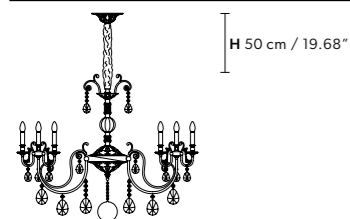

Applique

Standard chain for all chandeliers

Masiero Atelier

Pricelist

ZAIRA 27

Chandelier

TECHNICAL INFORMATION
Ø 125 cm / 49.21"
H 130 cm / 51.18"

FINISHING