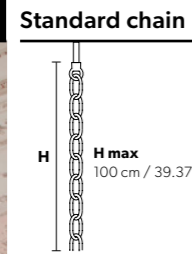

MT/CG		RW/DW	
	MT Traditional version		RW RGB-W Led version
	CG Coloured glass version		DW Dynamic White Led version
LIGHTING	Traditional E14 lightbulbs	LIGHTING	WHITE LED sources CRI>90
SIZE	With lampshades, overall diameter is 5 cm (2") larger than specified	RGB-W	each light 330 Nominal lm at 3000K
FRAME	MT Chrome or gold plated metal covered with transparent glass	DW	each light 490 Nominal lm at 4700K
	CG Painted metal covered with painted glass	SIZE	Same size as MT or CG
LAMP SHADES	MT Organza ORG/14/VIO	FRAME	Chrome or gold plated metal covered with transparent glass
	CG Organza ORG/14/...COLOUR	LAMP SHADES	No lampshades included
PENDANTS	MT Transparent glass	PENDANTS	Transparent glass or crystal
	CG Coloured glass