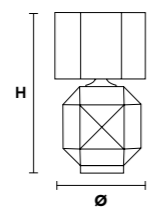

VE 1054 TL1 MOK

Table lamp

CE

TECHNICAL INFORMATION	LIGHTING SYSTEM	DESCRIPTION
Ø 23 cm / 9.00"	1xE27x20 W max (not included).	Hand made blown Murano glass base.
H 37 cm / 14.60"		
W 2.6 kg / 5.73 lb		

PRICE (EXCL. VAT)

€ 650,00