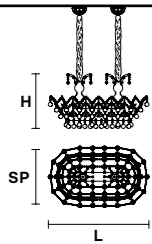

LIGHTING Traditional E14 lightbulbs
SIZE With lampshades, overall diameter is 5 cm (2") larger than specified
FRAME **MT** Chrome or gold plated metal covered with transparent glass
PENDANTS **MT** Transparent glass or crystal

LIGHTING WHITE LED sources CRI>90
RGB-W each light 330 Nominal lm at 3000K
DW each light 490 Nominal lm at 4700K
SIZE Same size as MT
FRAME Chrome or gold plated metal covered with transparent glass
PENDANTS Transparent glass or crystal

VE 920/14

TECHNICAL INFORMATION	LIGHTING SYSTEM	VERSION	CRYSTALS	PRICE (EXCL. VAT)
	STANDARD LIGHTING			
L 90 cm / 35.43" SP 45 cm / 17.72" H 50 cm / 19.69" W 48 kg / 105.82 lb	14x E14x10 W max (not included). Triac Dimmable	VE 920/14 MT	CUT CRYSTAL PREMIUM CRYSTAL	€ 6.140,00 € 17.380,00
	INTEGRATED LED LIGHTING			
	14x LED source -56 W tot Control system: DMX On request Radio Control and Masiero Smart Light App only for RW version.	VE 920/14 RW/DW	CUT CRYSTAL PREMIUM CRYSTAL	€ 8.300,00 € 19.520,00

TECHNICAL INFORMATION	LIGHTING SYSTEM	VERSION	CRYSTALS	PRICE (EXCL. VAT)
	STANDARD LIGHTING			
L 160 cm / 62.99" SP 70 cm / 27.55" H 60 cm / 23.62" W 77.5 kg / 170.8 lb	24x E14x10 W max (not included). Triac Dimmable	VE 920/24 MT	CUT CRYSTAL PREMIUM CRYSTAL	€ 9.800,00 € 29.560,00
	INTEGRATED LED LIGHTING			
	24x LED source -96 W tot Control system: DMX On request Radio Control and Masiero Smart Light App only for RW version.	VE 920/24 RW/DW	CUT CRYSTAL PREMIUM CRYSTAL	€ 13.500,00 € 33.230,00