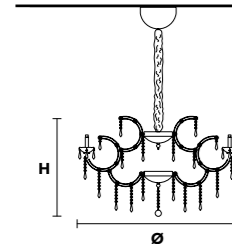

VE 980/12

TECHNICAL INFORMATION	LIGHTING SYSTEM	VERSION	CRYSTALS	PRICE (EXCL. VAT)
Ø 106 cm / 41.73" H 70 cm / 27.55" W 16 kg / 35.27 lb	STANDARD LIGHTING	VE 980/12 MT	HALF CUT GLASS CUT CRYSTAL PREMIUM CRYSTAL	€ 4.930,00 € 5.430,00 € 9.060,00
		VE 980/12 CG		€ 6.430,00
	INTEGRATED LED LIGHTING	VE 980/12 RW/DW	HALF CUT GLASS CUT CRYSTAL PREMIUM CRYSTAL	€ 6.790,00 € 7.280,00 € 10.890,00