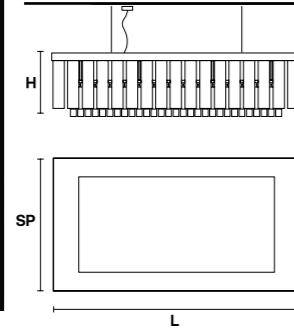

VE 1152/S18 RC

VE 1152/S24 RC

Suspension

TECHNICAL INFORMATION	LIGHTING SYSTEM	DESCRIPTION
L 130 cm / 51.20"	18×E27×20 W max (not included).	Metal frame, borosilicate glass.
SP 75 cm / 29.50"		
H 38 cm / 14.95"		
W 68 kg / 149.60 lb		

PRICE (EXCL. VAT)

€ 12.990,00