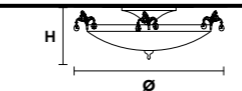

PRIMADONNA PL3

Ceiling

TECHNICAL INFORMATION	FINISHING	CRYSTALS	PRICE (EXCL. VAT)
Ø 50 cm / 19.69"	G01	CUT CRYSTAL	€ 690,00
H 23 cm / 9.06"		PREMIUM CRYSTAL	€ 820,00
WW 3×E27×20 W max	G03	CUT CRYSTAL	€ 730,00
USA 3×E26×60 W max (not included)*		PREMIUM CRYSTAL	€ 860,00

* bulb max Ø 4,5 cm