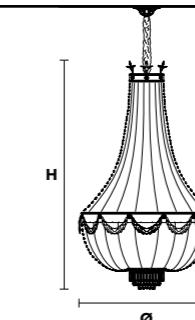

Suspension

TECHNICAL INFORMATION	LIGHTING SYSTEM	DESCRIPTION
Ø 60 cm / 23.62"	12x E27x20 W max (not included).	Gold plated metal frame, crystal pendants.
H 100 cm / 39.37"		
W 20 kg / 44.09 lb		
CRYSTALS	PRICE (EXCL. VAT)	
HALF CUT GLASS	€ 3.890,00	
CUT CRYSTAL	€ 5.050,00	
PREMIUM CRYSTAL	€ 11.360,00