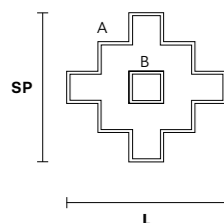

GALASSIA M1 SNG

Ceiling