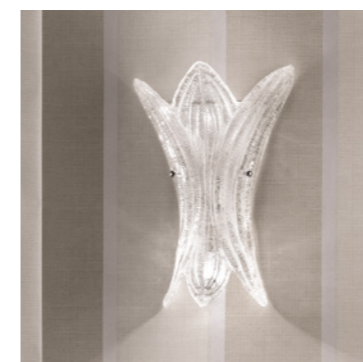

VE 1116 A2 TR		Applique		CE
	TECHNICAL INFORMATION	LIGHTING SYSTEM	DESCRIPTION	
L 28 cm / 11.10"		2×E14×10 W max (not included).	Painted metal frame, diffuser in hand made cast glass with "graniglia" finishing.	
SP 15 cm / 6.00"				
H 38 cm / 15.00"				
W 3 kg / 6.61 lb				PRICE (EXCL. VAT)
				€ 250,00