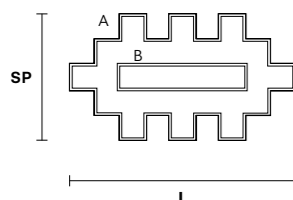

GALASSIA M1 TPL

Ceiling

TECHNICAL INFORMATION	FINISHING	CRYSTALS	PRICE (EXCL. VAT)
L 319 cm / 125.59"	V98	HALF CUT GLASS	€ 23.940,00
SP 180 cm / 70.86		CUT CRYSTAL	€ 30.380,00
H 50 cm / 19.68"		PREMIUM CRYSTAL	€ 86.250,00
W 130 kg / 286.60 lb			

LED x 180W CRI>95 3000K - 23154 Nominal lumen
Dimmable: 1-10V (1 x driver recessed)

- **A Outside**
  36 x Corner 20x20
- **B Inside**
  4 x Corner 20x20
  2 x Straight 100
  2 x Straight 50