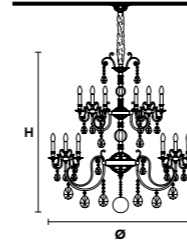

Applique

Standard chain for all chandeliers

Masiero Atelier

Pricelist

ZAIRA 27

Chandelier

TECHNICAL INFORMATION
Ø 125 cm / 49.21"
H 130 cm / 51.18"

FINISHING