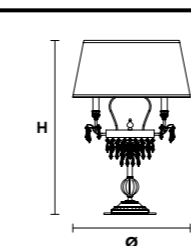

CHANDELIERS

GLASSÉ

Telaio in metallo
impreziosato da pendenti in
cristallo trasparente.
Paralumi damascati.

The metal structure is
enriched with
transparent crystal pendants.
Damask lampshades.

Die Struktur aus Metall ist
mit zahlreichen Prismen
aus Bleiglas geschmückt.
Lampenschirme aus Damast.

La structure métallique
est agrémentée d'une
pluie de pampilles en
cristal transparent.
Abat-jours damassés.

Estructura de metal embellecida
con piezas colgantes de
cristal transparente. Pantallas
adamascadas.

**МЕТАЛЛИЧЕСКИЙ
КАРКАС УКРАШЕН
НИСПАДАЮЩИМИ
ХРУСТАЛЬНЫМИ ПОДВЕСАМИ.
АБАЖУРЫ ИЗ ТКАНИ С
КАМЧАТНЫМ УЗОРОМ.**

这个灯具的结构是金属，而且有透
明装饰的装饰。而且这种灯具也有
锦缎面料的灯罩。

إطار معدني مُزخرف بدلايات من
الكريستال الشفاف. عاكس ضوء
(أباجورة) من قماش دمقس.

Finishings

Family

Standard chain for all chandeliers

Masiero Atelier

Pricelist

GLASSÉ 8+4

Chandelier

TECHNICAL INFORMATION	SHADE	FINISHING	CRYSTALS	PRICE (EXCL. VAT)
Ø 90 cm / 35.43"	DAM/14/IV	V13	CUT CRYSTAL	€ 3.060,00
H 70 cm / 27.56"			PREMIUM CRYSTAL	€ 6.980,00
WW 8×E14×10 W max* 4×G9×10 W max	* Candle shape necessary for lampshades	G01	CUT CRYSTAL	€ 3.440,00
USA 8×E12×40 W max* 4×G9×10 W max (not included)			PREMIUM CRYSTAL	€ 7.740,00

GLASSÉ 6+3

Chandelier

TECHNICAL INFORMATION	SHADE	FINISHING	CRYSTALS	PRICE (EXCL. VAT)
Ø 75 cm / 29.53"	DAM/14/IV	V13	CUT CRYSTAL	€ 2.240,00
H 60 cm / 23.62"			PREMIUM CRYSTAL	€ 4.860,00
WW 6×E14×10 W max* 3×G9×10 W max	* Candle shape necessary for lampshades	G01	CUT CRYSTAL	€ 2.530,00
USA 6×E12×40 W max* 3×G9×10 W max (not included)			PREMIUM CRYSTAL	€ 5.300,00

GLASSÉ A2+1

Applique