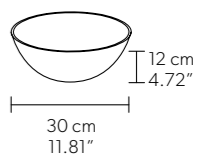

RAQAM N4 BASIC BATCH B - MODULO 4 X 16

TECHNICAL INFORMATION

L 100x305 cm / 39.37" x 18.89"
H 48 cm / 18.89"
W 26 kg / 57.32 lb

FINISHING

G04 ●

PRICE (EXCL. VAT)
€ 7.720,00

128 LED LIGHTS CRI > 90
3000 K - 192 W - 24960 Nominal lm
Dimmable PUSH or DMX on request.

G03-G14 ●●

€ 9.240,00

Fixing:

32 x single steel cables.
16 x main power supply
(1 driver + 1 control board recessed)

RAQAM N5 BASIC BATCH A - MODULO 1 X 16

TECHNICAL INFORMATION

L 450x260 cm / 177.16" x 102.36"
H 5 cm / 1.96"
W 52 kg / 114.64 lb

FINISHING

G04 ●

PRICE (EXCL. VAT)
€ 12.520,00

128 LED LIGHTS CRI > 90
3000 K - 192 W - 24960 Nominal lm
Dimmable PUSH or DMX on request.

G03-G14 ●●

€ 14.920,00

Fixing:

48 x single steel cables.
16 x main power supply
(1 driver + 1 control board recessed)

RAQAM N6 BASIC BATCH A - MODULO 1 X 8

TECHNICAL INFORMATION

L 369x290 cm / 145.27" x 114.17"
H 57 cm / 22.44"
W 27 kg / 59.52 lb

FINISHING

G04 ●

PRICE (EXCL. VAT)
€ 6.550,00

64 LED LIGHTS CRI > 90
3000 K - 96W - 12480 Nominal lm
Dimmable PUSH or DMX on request.

G03-G14 ●●

€ 7.760,00

Fixing:

16 x single steel cables.
8 x main power supply
(1 driver + 1 control board recessed)

RAQAM N6 BASIC BATCH B - MODULO 1 X 16

TECHNICAL INFORMATION

L 500x580 cm / 196.85" x 228.34"
H 57 cm / 22.44"
W 52 kg / 114.64 lb

FINISHING

G04 ●

PRICE (EXCL. VAT)
€ 12.400,00

128 LED LIGHTS CRI > 90
3000 K - 192 W - 24960- Nominal lm
Dimmable PUSH or DMX on request.

G03-G14 ●●

€ 14.810,00

Fixing:

32 x single steel cables.
16 x main power supply
(1 driver + 1 control board recessed)

RAQAM N7 BASIC BATCH A - MODULO 7 X 8

TECHNICAL INFORMATION

L 117 cm / 46.06"
SP 60 cm / 23.62"
H 50 cm / 19.68"
W 12 kg / 26.45 lb

FINISHING

G04 ●

PRICE (EXCL. VAT)
€ 3.020,00

48 LED x 72W CRI>90
3000 K - 9360 Nominal lm
DIMMABLE: PUSH + DMX on request.

G03-G14 ●●

€ 3.660,00

Fixing: