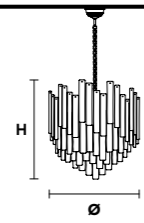

Suspension