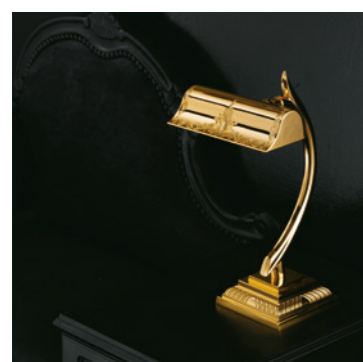

VE 860 TL1		Table lamp		CE
TECHNICAL INFORMATION		LIGHTING SYSTEM	DESCRIPTION	
L	20 cm / 7.87"	1xE14x10 W max (not included).	Gold plated metal frame.	
SP	21 cm / 8.27"			
H	35 cm / 13.78"			
			PRICE (EXCL. VAT) € 480,00