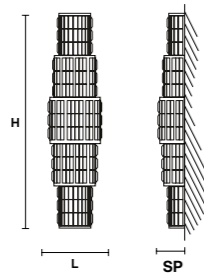

VE 764 A4 P

Applique

CCC TECSEE CE ENEC

TECHNICAL INFORMATION	LIGHTING SYSTEM	DESCRIPTION
L 24 cm / 9.45"	9×E14×10 W max (not included).	Metal frame and crystal pendants
SP 12 cm / 4.70"		
H 104 cm / 40.95"		
W 7 kg / 15.43 lb		
CRYSTALS		PRICE (EXCL. VAT)
CUT CRYSTAL		€ 1.460,00