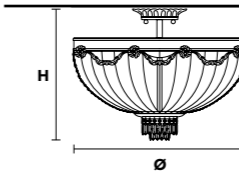

VE 818 PL18

Ceiling

TECHNICAL INFORMATION	LIGHTING SYSTEM	DESCRIPTION
Ø 100 cm / 39.37"	18×E27×20 W max (not included).	Gold plated metal frame, crystal pendants.
H 70 cm / 27.55"		
W 45 kg / 99.20 lb		
CRYSTALS		PRICE (EXCL. VAT)
HALF CUT GLASS		€ 8.740,00
CUT CRYSTAL		€ 12.030,00
PREMIUM CRYSTAL		€ 16.910,00