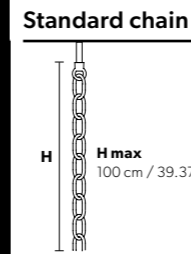

Standard chain	MT/CG	RW/DW
	MT Traditional version CG Coloured glass version	RW RGB-W Led version DW Dynamic White Led version
	LIGHTING Traditional E14 lightbulbs SIZE With lampshades, overall diameter is 5 cm (2") larger than specified FRAME MT Chrome or gold plated metal covered with transparent glass CG Painted metal covered with transparent glass LAMP SHADES MT No lampshades included CG No lampshades included PENDANTS MT Transparent glass or crystal CG Coloured glass	LIGHTING WHITE LED sources CRI>90 RGB-W each light 330 Nominal lm at 3000K DW each light 490 Nominal lm at 4700K SIZE Same size as MT or CG FRAME Chrome or gold plated metal covered with transparent glass LAMP SHADES No lampshades included PENDANTS Transparent glass or crystal