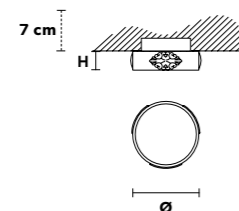

VE 1104

Ceiling

CE

TECHNICAL INFORMATION		LIGHTING SYSTEM	DESCRIPTION
Ø	10 cm / 3.94"	1×GU10×15 W max (not included).	Solid brass gold plated spot light. Bulbs not included. Hole Ø 2.37".
H	4 cm / 1.57"		
W	0.7 kg / 1.54 lb		

PRICE (EXCL. VAT)

€ 140,00