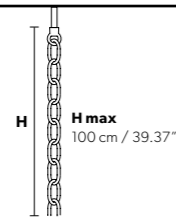

VE 915/12

TECHNICAL INFORMATION

Ø 95 cm / 37.40"
H 82 cm / 32.28"
W 25 kg / 55.11 lb

LIGHTING SYSTEM

STANDARD LIGHTING
12×E14×10 W max (not included).
Triac Dimmable

VERSION

VE 915/12 MT
VE 915/12 CG

CRYSTALS

VE 917/15

TECHNICAL INFORMATION

Ø 85 cm / 33.46"
H 60 cm / 23.62"
W 18 kg / 39.68 lb

LIGHTING SYSTEM

STANDARD LIGHTING
15×E14×10 W max (not included).
Triac Dimmable

VERSION

VE 917/15 MT
VE 917/15 CG

CRYSTALS

VE 917/15 RW/DW

HALF CUT GLASS
CUT CRYSTAL
PREMIUM CRYSTAL

€ 5.570,00
€ 6.070,00
€ 9.180,00

Standard chain

MT/CG

MT
Traditional version
CG
Coloured glass version

LIGHTING Traditional E14 lightbulbs
SIZE With lampshades, overall diameter is 5 cm (2") larger than specified
FRAME **MT** Chrome or gold plated metal covered with transparent glass
CG Painted metal covered with painted glass
LAMP SHADES **MT** No lampshades included
CG No lampshades included
PENDANTS **MT** Transparent glass or crystal
CG Coloured glass