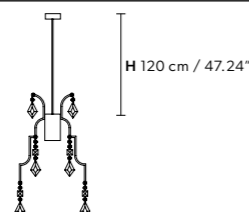

Standard chain/cable for all chandelier/suspension

Masiero Atelier

Pricelist

LIZZI 6+6

Chandelier

TECHNICAL INFORMATION	FINISHING	PRICE (EXCL. VAT)
Ø 105 cm / 41.34"	V13	€ 3.110,00
H 85 cm / 33.46"		
WW 12×G9×10 W max (not included)		
USA 12×G9×10 W max (not included)		