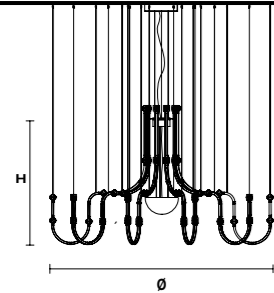

Fixing: 1 x canopy
32 x single steel cables.
The canopy contains:
2 x drivers
2 x control boards

FINISHING	PRICE (EXCL. VAT)
G04	€ 11.010,00

G03-G14	€ 13.280,00
----------------	-------------

RAQAM Q1 BASIC BATCH A – MODULO 3 X 10 + MODULO 4 X 10