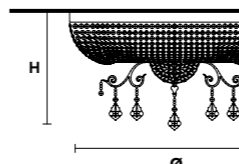

IMPERIAL PL12+2

Ceiling

TECHNICAL INFORMATION	FINISHING	PRICE (EXCL. VAT)
Ø 90 cm / 35.43"	G08 - G04 ● ● CUT CRYSTAL PREMIUM CRYSTAL	€ 5.430,00
H 45 cm / 17.72"	G03 ● CUT CRYSTAL PREMIUM CRYSTAL	€ 9.730,00
WW 12×E14×10 W max <i>(not included)</i> + 2 G9×10 W max <i>(included)</i>		€ 6.080,00
USA 12×E12×40 W max <i>(not included)</i> + 2 G9×10 W max <i>(included)</i>		€ 10.580,00

Ⓜ : For the US market, refer to the relevant price list.

Ⓜ : For the US market, refer to the relevant price list.