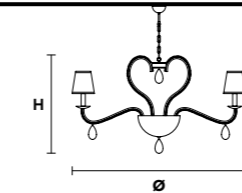

NOBLESSE 8

Chandelier

TECHNICAL INFORMATION	SHADE	FINISHING	PRICE (EXCL. VAT)
Ø 86 cm / 33.86"	SHA-BD/14/IV	V13-V97	€ 1.730,00
H 62 cm / 24.41"	SHA-BD/14/WH		
WW 8×E14×10W max			
USA 8×E12×40 W max (not included)