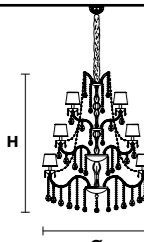

TECHNICAL INFORMATION	LIGHTING SYSTEM	VERSION	CRYSTALS	PRICE (EXCL. VAT)
Ø 85 cm / 33.46" H 100 cm / 39.37" W 25 kg / 55.11 lb	STANDARD LIGHTING 18×E14×10 W max (not included). Triac Dimmable	VE 992/18 MT	HALF CUT GLASS CUT CRYSTAL PREMIUM CRYSTAL	€ 4.950,00 € 6.170,00 € 11.920,00
	INTEGRATED LED LIGHTING	VE 992/18 CG		€ 7.190,00
	18×LED source – 72 W tot Control system: DMX On request Radio Control and Masiero Smart Light App only for RW version.	VE 992/18 RW/DW	HALF CUT GLASS CUT CRYSTAL PREMIUM CRYSTAL	€ 7.740,00 € 8.950,00 € 14.680,00

VE 992/30