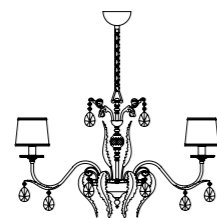

Family

Chandelier

Applique

Ceiling

Table lamp

Standard chain for all chandeliers

H 50 cm / 19.68"

H 50 cm / 19.68"