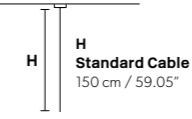

VE 1120 28		Suspension		CE
TECHNICAL INFORMATION		LIGHTING SYSTEM	DESCRIPTION	
Ø	170 cm / 67.00"	28×E27×20 W max (not included).	Painted metal frame, diffuser in hand made cast glass with "graniglia" finishing.	
H	150 cm / 59.10"			
W	263 kg / 579.8 lb			
PRICE (EXCL. VAT)				
€ 29.920,00