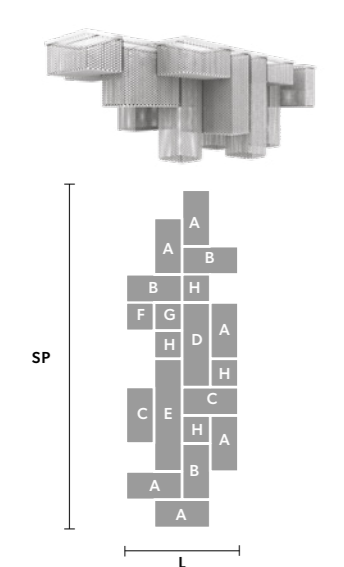

CUBO COMBO PL300 RC Ceiling €€

TECHNICAL INFORMATION	FINISHING	PENDANTS	CRYSTALS	PRICE (EXCL. VAT)
L 100 cm / 39.37"	G04 ●	TRANSPARENT	HALF CUT GLASS	€ 26.100,00
SP 300 cm / 118.11"			CUT CRYSTAL	€ 35.650,00
H 80 cm / 31.49"			PREMIUM CRYSTAL	€ 92.760,00
A 6 x Cubo/PL/Long/J		COLOURED	HALF CUT GLASS	€ 40.770,00
B 3 x Cubo/PL/Long/K			CUT CRYSTAL	€ 56.420,00
C 2 x Cubo/PL/Long/L				
D 1 x Cubo/PL/Long/O				
E 1 x Cubo/PL/Long/Q				
F 1 x Cubo/PL/Square/Medium/20				
G 1 x Cubo/PL/Square/Medium/60				
H 4 x Cubo/PL/Square/Medium/80				
WW 195×E14×10 W (not included)				
USA 195×E12×40 W (not included)