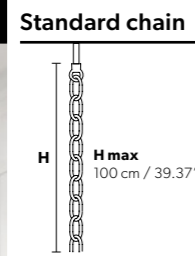

MT/CG		RW/DW	
MT Traditional version	CG Coloured glass version	RW RGB-W Led version	DW Dynamic White Led version
LIGHTING	Traditional E14 lightbulbs	LIGHTING	WHITE LED sources CRI>90
SIZE	With lampshades, overall diameter is 5 cm (2") larger than specified	RGB-W	each light 330 Nominal lm at 3000K
FRAME	MT Chrome or gold plated metal covered with transparent glass	DW	each light 490 Nominal lm at 4700K
	CG Painted metal covered with painted glass	SIZE	Same size as MT or CG
LAMP SHADES	MT No lampshades included	FRAME	Chrome or gold plated metal covered with transparent glass
	CG No lampshades included	LAMP SHADES	No lampshades included
PENDANTS	MT Transparent glass or crystal	PENDANTS	Transparent glass or crystal
	CG Coloured glass		

VE 945/32

TECHNICAL INFORMATION		LIGHTING SYSTEM	VERSION	CRYSTALS	PRICE (EXCL. VAT)
	L 200 cm / 78.74" SP 88 cm / 34.64" H 80 cm / 31.49" W 57 kg / 125.66 lb	STANDARD LIGHTING 32x E14x10 W max (not included). Triac Dimmable	VE 945/32 MT	HALF CUT GLASS	€ 9.870,00
				CUT CRYSTAL	€ 10.570,00
				PREMIUM CRYSTAL	€ 17.030,00
			VE 945/32 CG		€ 12.240,00
		INTEGRATED LED LIGHTING			€ 14.810,00
		32x LED source - 128 W tot Control system: DMX On request Radio Control and Masiero Smart Light App only for RW version.	VE 945/32 RW/DW	HALF CUT GLASS	€ 15.510,00
				CUT CRYSTAL	€ 21.930,00
				PREMIUM CRYSTAL	€ 21.930,00

VE 945/46

TECHNICAL INFORMATION		LIGHTING SYSTEM	VERSION	CRYSTALS	PRICE (EXCL. VAT)
	L 192 cm / 75.59" SP 114 cm / 44.88" H 110 cm / 43.30" W 60 kg / 132.27 lb	STANDARD LIGHTING 46x E14x10 W max (not included). Triac Dimmable	VE 945/46 MT	HALF CUT GLASS	€ 11.830,00
				CUT CRYSTAL	€ 13.140,00
				PREMIUM CRYSTAL	€ 25.300,00
			VE 945/46 CG		€ 15.230,00
		INTEGRATED LED LIGHTING			€ 18.940,00
		46x LED source - 184 W tot Control system: DMX On request Radio Control and Masiero Smart Light App only for RW version.	VE 945/46 RW/DW	HALF CUT GLASS	€ 20.250,00
				CUT CRYSTAL	€ 32.330,00
				PREMIUM CRYSTAL	€ 32.330,00