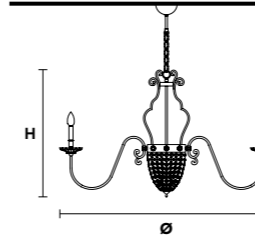

Masiero Atelier

Pricelist

ELEGANTIA 12+1

Chandelier

TECHNICAL INFORMATIONS	SHADE	FINISHING	CRYSTALS	PRICE (EXCL. VAT)
Ø 110 cm / 43.40"	NO LAMP SHADES INCLUDED	G04-G06	HALF CUT GLASS	€ 2.660,00
H 65 cm / 25.60"			CUT CRYSTAL	€ 2.900,00
			PREMIUM CRYSTAL	€ 3.600,00
WW 12×E14×10 W max 1×E27×20 W max		G03-G05	HALF CUT GLASS	€ 2.960,00
USA 12×E12×40 W max 1×E26×60 W max (not included)			CUT CRYSTAL	€ 3.190,00
			PREMIUM CRYSTAL	€ 4.240,00