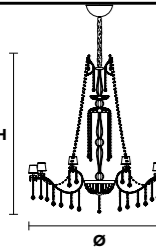

TECHNICAL INFORMATION	LIGHTING SYSTEM	VERSION	CRYSTALS	PRICE (EXCL. VAT)
Ø 140 cm / 55.11" H 200 cm / 78.74" W 38 kg / 83.77 lb	STANDARD LIGHTING			
	18×E14×10 W max (not included). Triac Dimmable	VE 987/18 MT	HALF CUT GLASS CUT CRYSTAL PREMIUM CRYSTAL	€ 7.220,00 € 8.360,00 € 18.250,00
	INTEGRATED LED LIGHTING			
	18×LED source – 72 W tot Control system: DMX On request Radio Control and Masiero Smart Light App only for RW version.	VE 987/18 RW/DW	HALF CUT GLASS CUT CRYSTAL PREMIUM CRYSTAL	€ 10.000,00 € 11.140,00 € 21.000,00

VE 987/39

TECHNICAL INFORMATION	LIGHTING SYSTEM	VERSION	CRYSTALS	PRICE (EXCL. VAT)
Ø 190 cm / 74.80" H 210 cm / 82.67" W 80 kg / 176.37 lb	STANDARD LIGHTING			
	39×WE14×10 W max (not included). Triac Dimmable	VE 987/39 MT	HALF CUT GLASS CUT CRYSTAL PREMIUM CRYSTAL	€ 12.370,00 € 13.950,00 € 31.180,00
	INTEGRATED LED LIGHTING			
	39×LED source – 144 W tot Control system: DMX On request Radio Control and Masiero Smart Light App only for RW version.	VE 987/39 RW/DW	HALF CUT GLASS CUT CRYSTAL PREMIUM CRYSTAL	€ 18.400,00 € 19.970,00 € 37.150,00