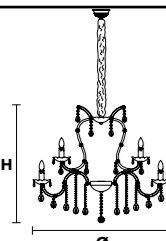

VE 940/18

TECHNICAL INFORMATION	LIGHTING SYSTEM	VERSION	CRYSTALS	PRICE (EXCL. VAT)
Ø 105 cm / 41.33" H 85 cm / 33.46" W 25 kg / 55.11 lb	STANDARD LIGHTING 18×E14×10 W max (not included). Triac Dimmable	VE 940/18 MT	HALF CUT GLASS CUT CRYSTAL PREMIUM CRYSTAL	€ 3.390,00 € 3.870,00 € 6.700,00
	INTEGRATED LED LIGHTING	VE 940/18 CG		€ 4.500,00
	18×LED source –72 W tot Control system: DMX On request Radio Control and Masiero Smart Light App only for RW version.	VE 940/18 RW/DW	HALF CUT GLASS CUT CRYSTAL PREMIUM CRYSTAL	€ 6.170,00 € 6.650,00 € 9.460,00