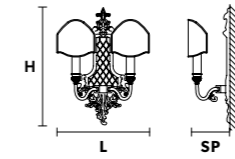

VE 1063 A2 Applique			CE
TECHNICAL INFORMATION	LIGHTING SYSTEM	DESCRIPTION	
L 30 cm / 11.81" SP 16 cm / 6.30" H 41 cm / 16.41" W 5 kg / 11.02 lb	2xE14x10 W max (not included).	Gold plated solid brass base. LAMP SHADES: IVORY SHANTUNG	
PRICE (EXCL. VAT)			
€ 970,00