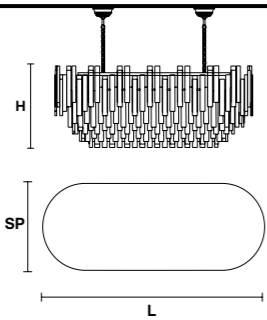

VE 1145 S20 OV

Suspension

TECHNICAL INFORMATION	LIGHTING SYSTEM	DESCRIPTION
L 120 cm / 47.24"	14×E27×20 W max (not included).	Painted metal frame, diffuser in hand made cast glass with "graniglia" finishing.
SP 52 cm / 20.50"		
H 50 cm / 19.70"		
W 68 kg / 149.91 lb		
PRICE (EXCL. VAT)		
€ 13.340,00