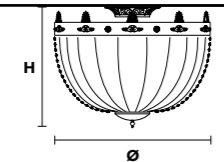

Ceiling

TECHNICAL INFORMATION	LIGHTING SYSTEM	DESCRIPTION
Ø 70 cm / 27.56"	8×E27×20 W max (not included).	Solid Brass gold plated frame, crystal pendants.
H 55 cm / 21.65"		
W 18 kg / 39.68 lb		
CRYSTALS	PRICE (EXCL. VAT)	
HALF CUT GLASS	€ 3.970,00	
CUT CRYSTAL	€ 4.910,00	
PREMIUM CRYSTAL	€ 7.030,00