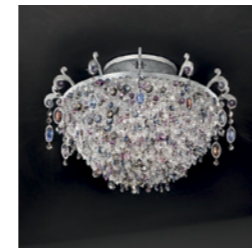

CHANDELIERS

ROSEMERY

Struttura in metallo con decori in vetro colorato. Pendagli in vetro colorato e paralumi in raso.

Metal frame with colored glass inserts. Colorful glass pendants, satin shades.

Metalstruktur mit Einsätzen aus farbigen Kristallen. Farbiger Glas Behang, Lampenschirme aus Satin.

Structure en métal avec inserts en verre coloré. Les pendentifs sont en verre coloré et les abat-jours sont en satin.

Estructura de metal con decoraciones realizadas en vidrio de color. Piezas colgantes de vidrio de color y pantallas de raso.

МЕТАЛЛИЧЕСКИЙ КАРКАС С ДЕКОРОМ ИЗ ЦВЕТНОГО СТЕКЛА.

这个灯具结构是金属跟装饰的彩色玻璃。而且这种系列也有彩色的水晶吊坠与材料缎布的灯罩。

هيكل معدني مع زخارف زجاجية ملونة. دلايات من الزجاج الملون وعاكس ضوء (أباجورة) من الساتان.

ПОДВЕСЫ ИЗ ЦВЕТНОГО СТЕКЛА И АТЛАСНЫЕ АБАЖУРЫ.

Finishings

Family

Ceiling

Standard chain/cable for all chandeliers/suspensions

Masiero Atelier

Pricelist

ROSEMERY 12

Chandelier

TECHNICAL INFORMATION	SHADE	FINISHING	PRICE (EXCL. VAT)
Ø 105 cm / 41.34"	SAT/17/ECRU	V13-V97	€ 3.610,00
H 55 cm / 21.65"	SAT/17/WH		
WW 16×E14×10 W max			
USA 16×E12×40 W max (not included)			

ROSEMERY 6

Chandelier

TECHNICAL INFORMATION	SHADE	FINISHING	PRICE (EXCL. VAT)
Ø 80 cm / 31.50"	SAT/17/ECRU	V13-V97	€ 2.070,00
H 50 cm / 19.69"	SAT/17/WH		
WW 8×E14×10 W max			
USA 8×E12×40 W max (not included)			

ROSEMERY 4

Suspension

TECHNICAL INFORMATION	SHADE	FINISHING	PRICE (EXCL. VAT)
Ø 45 cm / 17.72"		V13-V97	€ 1.550,00
H 22 cm / 8.66"			
WW 4×E14×10 W max			
USA 4×E12×40 W max (not included)			

ROSEMERY 2

Suspension

TECHNICAL INFORMATION	SHADE	FINISHING	PRICE (EXCL. VAT)
Ø 30 cm / 11.81"		V13-V97	€ 820,00
H 16 cm / 6.30"			
WW 2×E14×10 W max			
USA 2×E12×40 W max (not included)			

ROSEMERY 1

Suspension