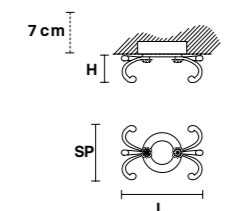

VE 1105

Ceiling

CE

TECHNICAL INFORMATION		LIGHTING SYSTEM	DESCRIPTION
L	16 cm / 6.29"	1×GU10×15 W max (not included).	Solid brass gold plated spot light. Bulbs not included. Hole Ø 2.37".
SP	9 cm / 3.54"		
H	5.5 cm / 2.16"		
W	0.2 kg / 0.44 lb		

PRICE (EXCL. VAT)

€ 150,00