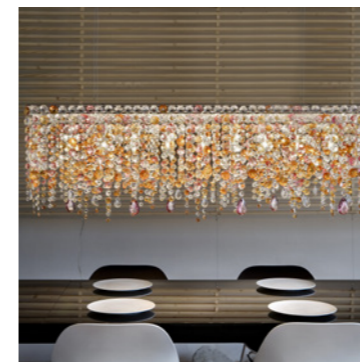

Suspension

TECHNICAL INFORMATION	LIGHTING SYSTEM	DESCRIPTION
Ø 30 cm / 11.80" H 180 cm / 70.90" W 20 kg / 44.09 lb	6×E27×20 W max (not included).	Powder coated metal frame, only transparent glass pendants.
CRYSTALS		PRICE (EXCL. VAT)
HALF CUT GLASS		€ 3.820,00

Suspension

TECHNICAL INFORMATION	LIGHTING SYSTEM	DESCRIPTION
Ø 30 cm / 11.80" H 180 cm / 70.90" W 20 kg / 44.09 lb	6×E27×20 W max (not included).	Powder coated metal frame, only transparent glass pendants.
CRYSTALS		PRICE (EXCL. VAT)
HALF CUT GLASS		€ 3.250,00
CUT CRYSTAL		€ 6.160,00

Suspension

TECHNICAL INFORMATION	LIGHTING SYSTEM	DESCRIPTION
Ø 70 cm / 27.60" H 80 cm / 31.50" W 25 kg / 55.11 lb	9×E27×20 W max (not included).	Powder coated metal frame, painted glass pendants.
CRYSTALS		PRICE (EXCL. VAT)
HALF CUT GLASS		€ 7.650,00

Suspension

TECHNICAL INFORMATION	LIGHTING SYSTEM	DESCRIPTION
Ø 70 cm / 27.60" H 80 cm / 31.50" W 25 kg / 55.11 lb	9×E27×20 W max (not included).	Powder coated metal frame, only transparent glass pendants.
CRYSTALS		PRICE (EXCL. VAT)
HALF CUT GLASS		€ 5.260,00
CUT CRYSTAL		€ 10.120,00

Suspension

TECHNICAL INFORMATION	LIGHTING SYSTEM	DESCRIPTION
L 126 cm / 49.60" SP 15 cm / 5.90" H 40 cm / 15.75" W 17 kg / 37.47 lb	6×E14×10 W max (not included).	Powder coated metal frame, painted glass pendants.
CRYSTALS		PRICE (EXCL. VAT)
HALF CUT GLASS		€ 2.790,00

Suspension

TECHNICAL INFORMATION	LIGHTING SYSTEM	DESCRIPTION
L 126 cm / 49.60" SP 15 cm / 5.90" H 40 cm / 15.75" W 17 kg / 37.47 lb	6×E14×10 W max (not included).	Powder coated metal frame, only transparent glass pendants.
CRYSTALS		PRICE (EXCL. VAT)
HALF CUT GLASS		€ 2.360,00
CUT CRYSTAL		€ 4.660,00

Suspension