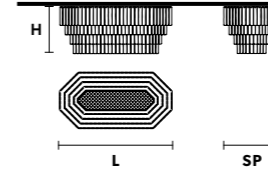

VE 1147 PL16

Ceiling

TECHNICAL INFORMATION	LIGHTING SYSTEM	DESCRIPTION
L 120 cm / 47.30"	16×E14×10 W max (not included).	Painted metal frame, diffuser in hand made cast glass with "graniglia" finishing.
SP 60 cm / 23.70"		
H 50 cm / 19.70"		
W 80 kg / 176.36 lb		
PRICE (EXCL. VAT)		
€ 21.410,00