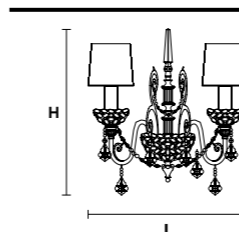

IMPERIAL A2

Applique

TECHNICAL INFORMATION	SHADE	FINISHING	PRICE (EXCL. VAT)
L 50 cm / 19.69"	SAT/14/ECRU SAT/14/WH SAT/14/BK	G08 - G04 ● ● CUT CRYSTAL PREMIUM CRYSTAL	€ 1.170,00
SP 18 cm / 7.09"		G03 ● CUT CRYSTAL PREMIUM CRYSTAL	€ 1.330,00
H 46 cm / 18.11"			€ 1.330,00
WW 2×E14×10 W max			€ 1.440,00
USA 2×E12×40 W max <i>(not included)</i>