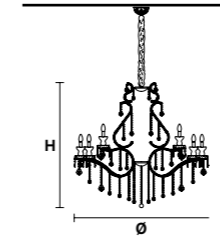

VE 905/15

TECHNICAL INFORMATION

Ø 90 cm / 35.43"
H 80 cm / 31.49"
W 38 kg / 83.77 lb

LIGHTING SYSTEM

STANDARD LIGHTING
15×E14×10 W max (not included).
Triac Dimmable

VERSION

VE 905/15 MT
VE 905/15 CG

CRYSTALS

HALF CUT GLASS
CUT CRYSTAL
PREMIUM CRYSTAL

PRICE (EXCL. VAT)

€ 6.470,00
€ 7.240,00
€ 10.070,00
€ 8.450,00

INTEGRATED LED LIGHTING

15×LED source – 60 W tot
Control system: DMX
On request Radio Control and Masiero Smart Light App only for RW version.

VE 905/15 RW/DW

HALF CUT GLASS
CUT CRYSTAL
PREMIUM CRYSTAL

€ 8.790,00
€ 9.560,00
€ 12.360,00

VE 905/24

TECHNICAL INFORMATION

Ø 145 cm / 57.08"
H 120 cm / 47.24"
W 60 kg / 132.27 lb

LIGHTING SYSTEM

STANDARD LIGHTING
24×E14×10 W max (not included).
Triac Dimmable

VE 905/24 RW/DW

HALF CUT GLASS
CUT CRYSTAL
PREMIUM CRYSTAL

€ 14.360,00
€ 15.340,00
€ 23.890,00

VE 905/56

TECHNICAL INFORMATION

Ø 210 cm / 102.40"
H 195 cm / 118.20"
W 140 kg / 308.6 lb

LIGHTING SYSTEM

STANDARD LIGHTING
56×E14×10 W max (not included).
Triac Dimmable