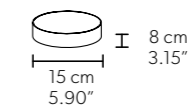

FINISHING

G04

PRICE (EXCL. VAT)
€ 15.110,00

220 LED LIGHTS CRI > 90
3000 K - 330 W - 42900 Nominal Lm
Dimmable PUSH or DMX on request.

G03-G14

€ 18.000,00

Fixing:
1 x canopy.
10x single steel cables
The canopy contains:
2 x drivers