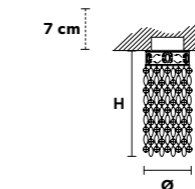

PRICE (EXCL. VAT)

€ 180,00

VE 1107 MC

Ceiling

CE

TECHNICAL INFORMATION		LIGHTING SYSTEM	DESCRIPTION
Ø	9.5 cm / 3.74"	1xGU10x15 W max (not included).	Metal gold plated spot light. Bulbs not included. Hole Ø 2.37".
H	20 cm / 7.87"		
W	0.6 kg / 1.32 lb		