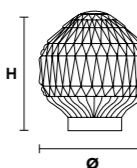

VE 1051 TL1 G

Table lamp

CE *

TECHNICAL INFORMATION	LIGHTING SYSTEM	DESCRIPTION
Ø 30 cm / 11.90"	1xE14x10 W max (not included).	Hand made blown Murano glass base.
H 26 cm / 10.25"		
W 2 kg / 4.40 lb		

PRICE (EXCL. VAT)

€ 500,00