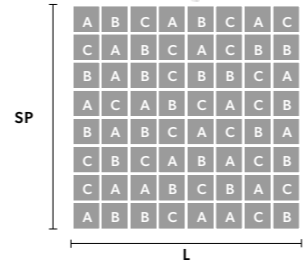

CUBO COMBO S64 100 SQ

Suspension

TECHNICAL INFORMATION	FINISHING	PENDANTS	CRYSTALS	PRICE (EXCL. VAT)
L 100 cm / 39.37"	G04	TRANSPARENT	HALF CUT GLASS	€ 35.580,00
SP 100 cm / 39.37"			CUT CRYSTAL	€ 44.560,00
H 600 cm / 236.22"			PREMIUM CRYSTAL	€ 99.210,00
Composition				
A 21 X Cubo S/Square/Small/20		COLOURED	HALF CUT GLASS	€ 49.420,00
B 22 X Cubo S/Square/Small/40			CUT CRYSTAL	€ 66.060,00
C 21 X Cubo S/Square/Small/60				
WW 106x14x10 W (not included)				
USA 106x12x40 W (not included)