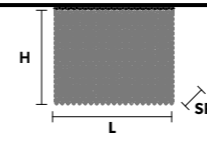

CUBO PL/LONG/B Ceiling **RECTANGULAR** €€

TECHNICAL INFORMATION	FINISHING	PENDANTS	CRYSTALS	PRICE (EXCL. VAT)
L 50 cm / 19.68"	G04 ●	TRANSPARENT	HALF CUT GLASS	€ 1.090,00
SP 12.5 cm / 4.92"			CUT CRYSTAL	€ 1.500,00
H 40 cm / 15.74"			PREMIUM CRYSTAL	€ 3.920,00
WW 7×E14×10 W		COLOURED	HALF CUT GLASS	€ 1.710,00
USA 7×E12×40 W <i>(not included)</i>			CUT CRYSTAL	€ 2.370,00