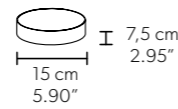

The box contains:
1 x control board