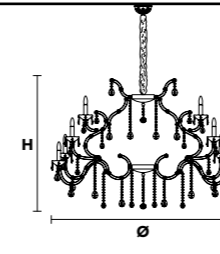

VE 988/32

TECHNICAL INFORMATION	LIGHTING SYSTEM	VERSION	CRYSTALS	PRICE (EXCL. VAT)
Ø 130 cm / 51.18" H 90 cm / 35.43" W 30 kg / 66.13 lb	STANDARD LIGHTING			
	32×E14×10 W max (not included). Triac Dimmable	VE 988/32 MT	HALF CUT GLASS CUT CRYSTAL PREMIUM CRYSTAL	€ 6.450,00 € 7.390,00 € 12.070,00
	INTEGRATED LED LIGHTING			
	32×LED source – 128 W tot Control system: DMX On request Radio Control and Masiero Smart Light App only for RW version.	VE 988/32 RW/DW	HALF CUT GLASS CUT CRYSTAL PREMIUM CRYSTAL	€ 11.390,00 € 12.330,00 € 16.960,00