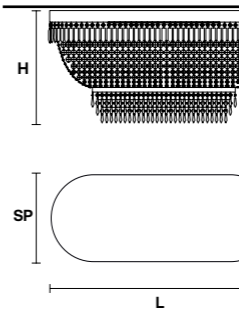

Ceiling

TECHNICAL INFORMATION	LIGHTING SYSTEM	DESCRIPTION
L 200 cm / 78.74"	2×E27×20 W max (not included).	Gold plated metal frame, crystal pendants.
SP 55 cm / 21.65"	24×E14×10 W max (not included).	
H 50 cm / 19.69"		
W 80 kg / 176.36 lb		
CRYSTALS		PRICE (EXCL. VAT)
CUT CRYSTAL		€ 18.400,00
PREMIUM CRYSTAL		€ 39.570,00