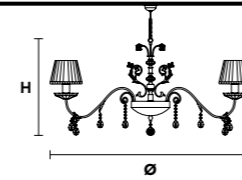

Masiero Atelier

Pricelist

PRIMADONNA 12

Chandelier

TECHNICAL INFORMATION	SHADE	FINISHING	CRYSTALS	PRICE (EXCL. VAT)
Ø 120 cm / 47.24"	PON-BD/16/IV	G01	CUT CRYSTAL	€ 3.580,00
H 65 cm / 25.59"			PREMIUM CRYSTAL	€ 5.540,00
WW 12×E14×10 W max		G03	CUT CRYSTAL	€ 3.930,00
USA 12×E12×40 W max (not included)			PREMIUM CRYSTAL	€ 5.820,00