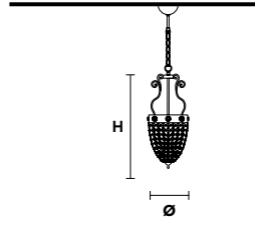

ELEGANTIA 1

Suspension

TECHNICAL INFORMATIONS	SHADE	FINISHING	CRYSTALS	PRICE (EXCL. VAT)
Ø 20 cm / 7.87"		G04-G06	HALF CUT GLASS	€ 610,00
H 55 cm / 21.65"			CUT CRYSTAL	€ 740,00
			PREMIUM CRYSTAL	€ 1.140,00
WW 1×E27×20 W max		G03-G05	HALF CUT GLASS	€ 660,00
USA 1×E26×60 W max (not included)			CUT CRYSTAL	€ 810,00
			PREMIUM CRYSTAL	€ 1.200,00

ELEGANTIA PL4

Ceiling

TECHNICAL INFORMATIONS	SHADE	FINISHING	CRYSTALS	PRICE (EXCL. VAT)
Ø 60 cm / 23.62"		G04-G06	HALF CUT GLASS	€ 1.030,00
H 22 cm / 8.66"			CUT CRYSTAL	€ 1.600,00
			PREMIUM CRYSTAL	€ 3.420,00
WW 4×E27×20 W max		G03-G05	HALF CUT GLASS	€ 1.140,00
USA 4×E26×60 W max (not included)			CUT CRYSTAL	€ 1.730,00
			PREMIUM CRYSTAL	€ 3.530,00

ELEGANTIA PL3

Ceiling

TECHNICAL INFORMATIONS	SHADE	FINISHING	CRYSTALS	PRICE (EXCL. VAT)
Ø 40 cm / 15.75"		G04-G06	HALF CUT GLASS	€ 650,00
H 20 cm / 7.87"			CUT CRYSTAL	€ 890,00
			PREMIUM CRYSTAL	€ 1.670,00
WW 3×E27×20 W max		G03-G05	HALF CUT GLASS	€ 720,00
USA 3×E26×60 W max (not included)			CUT CRYSTAL	€ 990,00
			PREMIUM CRYSTAL	€ 1.720,00

ELEGANTIA PL1

Ceiling

TECHNICAL INFORMATIONS	SHADE	FINISHING	CRYSTALS	PRICE (EXCL. VAT)
Ø 20 cm / 7.87"		G04-G06	HALF CUT GLASS	€ 450,00
H 25 cm / 9.84"			CUT CRYSTAL	€ 640,00
			PREMIUM CRYSTAL	€ 1.030,00
WW 1×E27×20 W max		G03-G05	HALF CUT GLASS	€ 520,00
USA 1×E26×60 W max (not included)			CUT CRYSTAL	€ 680,00
			PREMIUM CRYSTAL	€ 1.090,00

Ⓜ : For the US market, refer to the relevant price list.

Ⓜ : For the US market, refer to the relevant price list.