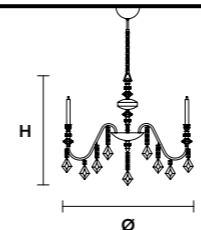

CHIC 8

Chandelier

TECHNICAL INFORMATION	FINISHING	PRICE (EXCL. VAT)
Ø 80 cm / 31.49"	F01-F02	€ 2.160,00
H 70 cm / 27.55"		
WW 8×G9×10 W max <i>(not included)</i>		
USA 8×G9×10 W max <i>(not included)</i>