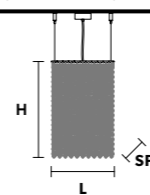

CUBO S/SQUARE/MEDIUM 40 Suspension ■ SQUARE

TECHNICAL INFORMATION	FINISHING	PENDANTS	CRYSTALS	PRICE (EXCL. VAT)
L 25 cm / 9.84"	G04 ●	TRANSPARENT	HALF CUT GLASS	€ 980,00
SP 25 cm / 9.84"			CUT CRYSTAL	€ 1.290,00
H 40 cm / 15.74"			PREMIUM CRYSTAL	€ 3.220,00
WW 7×E14×10 W		COLOURED	HALF CUT GLASS	€ 1.470,00
USA 7×E12×40 W (not included)			CUT CRYSTAL	€ 2.030,00