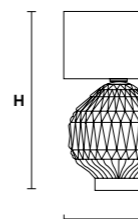

VE 1053 TL1 G

Table lamp

CE *

TECHNICAL INFORMATION	LIGHTING SYSTEM	DESCRIPTION
Ø 32 cm / 12.59"	1xE27x20 W max (not included).	Hand made blown Murano glass base.
H 50 cm / 19.68"		
W 2.6 kg / 5.73 lb		

PRICE (EXCL. VAT)

€ 630,00