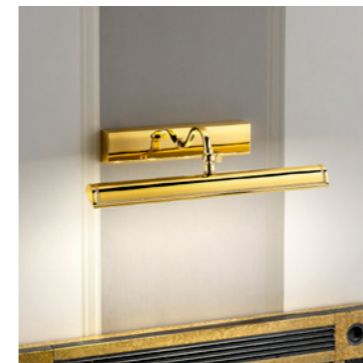

VE 868 G		Applique		CE
TECHNICAL INFORMATION		LIGHTING SYSTEM	DESCRIPTION	
L	31 cm / 12.20"	LEDx5 W 3000K	Gold plated metal frame. LED lighting system. Ballast included.	
SP	15 cm / 5.91"			
H	10 cm / 3.94"			
W	4.5 kg / 9.92 lb			
			PRICE (EXCL. VAT) € 640,00