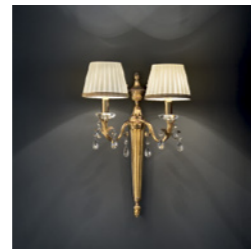

CHANDELIERS

PRIMADONNA

Struttura in metallo e decori in fusione d'ottone.
Paralumi in Pongè, pendagli in cristallo trasparente.

Metal frame and brass fusion decorations. Pongè lampshades, trasparent crystal pendants.

Metallrahmen und Messingguss. Lampenschirme aus Pongè. Transparente Kristallanhänger.

Structure en métal et décors en fusion en laiton.. Abat-jour en Pongè,, pendentifs en cristal transparent.

Estructura de metal y decoraciones realizadas en fundición de latón.
Pantallas de Pongè, piezas colgantes de cristal transparente.

МЕТАЛЛИЧЕСКИЙ КАРКАС И УКРАШЕНИЯ ИЗ ЛИТОЙ ЛАТУНИ.
АБАЖУРЫ ИЗ ТКАНИ ПОНГÈ, ПОДВЕСЫ ИЗ ПРОЗРАЧНОГО ХРУСТАЛЯ.

这个灯具的结构是金属, 而且有黄铜铸件的装饰。这种系列也有水晶吊坠和合成材料的灯罩。

هيكل معدنية وزخارف من النحاس الأصفر. عاكس ضوء (أياجورة) من قماش بُنجي، دلايات من الكريستال الشفاف.

Finishings

G01
Brunito
Burnished

G03
Oro lucido
Shiny gold

Family

Applique

Standard chain for all chandeliers

Masiero Atelier

Pricelist

PRIMADONNA 12

Chandelier

TECHNICAL INFORMATION	SHADE	FINISHING	CRYSTALS	PRICE (EXCL. VAT)
Ø 120 cm / 47.24"	PON-BD/16/IV	G01	CUT CRYSTAL	€ 3.580,00
H 65 cm / 25.59"			PREMIUM CRYSTAL	€ 5.540,00
WW 12×E14×10 W max		G03	CUT CRYSTAL	€ 3.930,00
USA 12×E12×40 W max (not included)			PREMIUM CRYSTAL	€ 5.820,00

PRIMADONNA 8

Chandelier

TECHNICAL INFORMATION	SHADE	FINISHING	CRYSTALS	PRICE (EXCL. VAT)
Ø 85 cm / 33.46"	PON-BD/16/IV	G01	CUT CRYSTAL	€ 2.540,00
H 55 cm / 21.65"			PREMIUM CRYSTAL	€ 3.980,00
WW 8×E14×10 W max		G03	CUT CRYSTAL	€ 2.820,00
USA 8×E12×40 W max (not included)			PREMIUM CRYSTAL	€ 4.340,00

PRIMADONNA 5

Chandelier