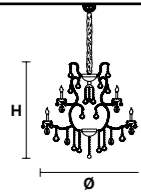

VE 909/15

TECHNICAL INFORMATION
Ø 110 cm / 43.30"
H 110 cm / 43.30"
W 35 kg / 77.16 lb

TECHNICAL INFORMATION	LIGHTING SYSTEM	VERSION	CRYSTALS	PRICE (EXCL. VAT)
	STANDARD LIGHTING			
	15×E14×10 W max (not included). Triac Dimmable	VE 909/15 MT	HALF CUT GLASS CUT CRYSTAL PREMIUM CRYSTAL	€ 6.020,00 € 7.080,00 € 13.120,00
		VE 909/15 CG		€ 8.180,00
	INTEGRATED LED LIGHTING			
	15×LED source -60 W tot Control system: DMX On request Radio Control and Masiero Smart Light App only for RW version.	VE 909/15 RW/DW	HALF CUT GLASS CUT CRYSTAL PREMIUM CRYSTAL	€ 8.330,00 € 9.390,00 € 15.410,00