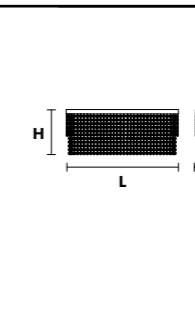

VE 818/12

Applique

TECHNICAL INFORMATION	LIGHTING SYSTEM	DESCRIPTION
L 48 cm / 18.90"	2x G9x10 W max 2x E14x10 W max (not included).	Chrome plated metal frame, crystal pendants.
SP 14 cm / 5.51"		
H 24 cm / 9.45"		
W 5 kg / 11.02 lb		
CRYSTALS	PRICE (EXCL. VAT)	
HALF CUT GLASS	€ 840,00	
CUT CRYSTAL	€ 980,00	
PREMIUM CRYSTAL	€ 1.590,00