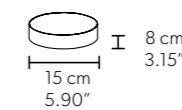

FINISHING

G04

PRICE (EXCL. VAT)
€ 4.600,00

60 LED LIGHTS CRI > 90
3000 K - 90W - 11700 Nominal Lm
Dimmable PUSH or DMX on request.

G03-G14

€ 5.700,00

Any additional element
made of module 7x10,
requires one additional
cup with driver and
control board