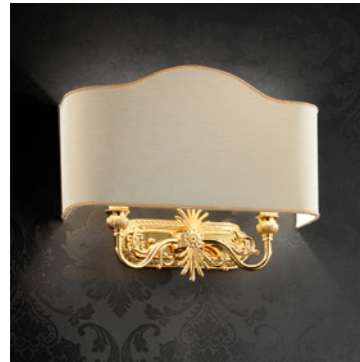

Applique

TECHNICAL INFORMATION	LIGHTING SYSTEM	DESCRIPTION
L 37 cm / 14.57"	2×E14×10 W max (not included).	Gold plated solid brass base.
SP 11 cm / 4.33"		LAMPSHADES: IVORY SHANTUNG
H 27 cm / 10.63"		
W 3 kg / 6.61 lb		

PRICE (EXCL. VAT)
€ 650,00