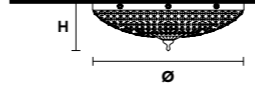

ELEGANTIA PL4

Ceiling

TECHNICAL INFORMATIONS	SHADE	FINISHING	CRYSTALS	PRICE (EXCL. VAT)
Ø 60 cm / 23.62"		G04-G06	HALF CUT GLASS	€ 1.030,00
H 22 cm / 8.66"			CUT CRYSTAL	€ 1.600,00
			PREMIUM CRYSTAL	€ 3.420,00
WW 4×E27×20 W max		G03-G05	HALF CUT GLASS	€ 1.140,00
USA 4×E26×60 W max (not included)			CUT CRYSTAL	€ 1.730,00
			PREMIUM CRYSTAL	€ 3.530,00