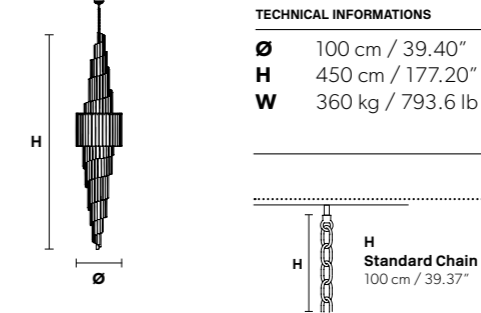

VE 1144 S40 Suspension CE 			
TECHNICAL INFORMATION	LIGHTING SYSTEM	DESCRIPTION	
Ø 100 cm / 39.40"	40×E27×20 W max (not included).	Painted metal frame, diffuser in hand made cast glass with "graniglia" finishing.	
H 450 cm / 177.20"			
W 360 kg / 793.6 lb			
PRICE (EXCL. VAT)			
€ 51.890,00