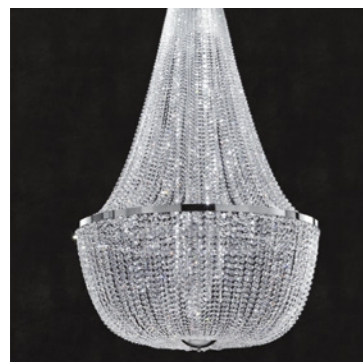

VE 864/10 60 Suspension

TECHNICAL INFORMATION	LIGHTING SYSTEM	DESCRIPTION
Ø 60 cm / 23.70"	10×E27×20 W max (not included).	Chrome plated metal frame, crystal pendants.
H 110 cm / 43.31"		
W 23 kg / 50.70 lb		
CRYSTALS	PRICE (EXCL. VAT)	
HALF CUT GLASS	€ 3.430,00	
CUT CRYSTAL	€ 6.090,00	
PREMIUM CRYSTAL	€ 15.890,00	

H Standard Chain 100 cm / 39.37"