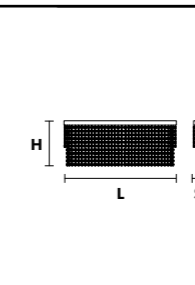

VE 815/A2+2

Applique

TECHNICAL INFORMATION	LIGHTING SYSTEM	DESCRIPTION
L 30 cm / 11.81"	2x G9x10 W max (not included).	Chrome plated metal frame, crystal pendants.
SP 14 cm / 5.51"		
H 20 cm / 7.87"		
W 2.5 kg / 5.51 lb		
CRYSTALS	PRICE (EXCL. VAT)	
HALF CUT GLASS	€ 470,00	
CUT CRYSTAL	€ 550,00	
PREMIUM CRYSTAL	€ 960,00