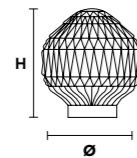

PRICE (EXCL. VAT)

€ 480,00

VE 1050 TL1 P

Table lamp

CE *

TECHNICAL INFORMATION	LIGHTING SYSTEM	DESCRIPTION
Ø 20 cm / 7.90"	1xE14x10 W max (not included).	Hand made blown Murano glass base.
H 22 cm / 8.70"		
W 1.8 kg / 3.97 lb		