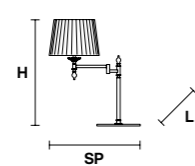

VE 1090 TL1

Table lamp

CE

TECHNICAL INFORMATION		LIGHTING SYSTEM	DESCRIPTION
L	30 cm / 11.81"	1×E27×20 W max (not included).	Gold plated solid brass frame.
SP	70 cm / 27.56"		
H	64 cm / 25.20"		

PRICE (EXCL. VAT)

€ 800,00