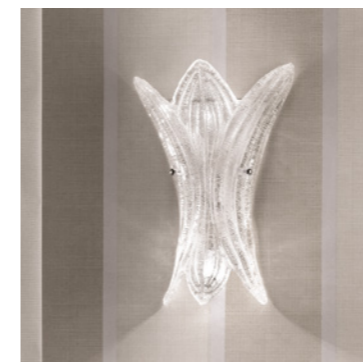

VE 1116 A2 TR		Applique		CE
TECHNICAL INFORMATION		LIGHTING SYSTEM	DESCRIPTION	
L	28 cm / 11.10"	2×E14×10 W max (not included).	Painted metal frame, diffuser in hand made cast glass with "graniglia" finishing.	
SP	15 cm / 6.00"			
H	38 cm / 15.00"			
W	3 kg / 6.61 lb			
PRICE (EXCL. VAT)				
€ 250,00