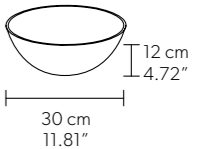

FINISHING	PRICE (EXCL. VAT)
G04	€ 32.780,00

G03-G14	€ 39.450,00

Each cup contains:
1 x driver
1 x control board

Any additional element
requires one additional
cup with driver and
control board.