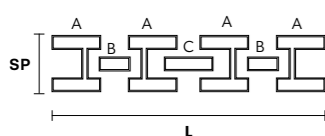

GALASSIA N2 DBL

Ceiling

TECHNICAL INFORMATION	FINISHING	CRYSTALS	PRICE (EXCL. VAT)
L 700 cm / 275.59"	V98	HALF CUT GLASS	€ 64.310,00
SP 160 cm / 62.99"		CUT CRYSTAL	€ 82.970,00
H 100 cm / 39.37"		PREMIUM CRYSTAL	€ 245.160,00
W 350 kg / 771.61 lb			

LED x 456W CRI>95 3000K - 58710 Nominal lumen
Dimmable: 1-10V - (2 x driver recessed)

- **A Combo A** H50 (x4)
  12 x Corner 20x20
  2 x Straight 100
  4 x Straight 50
- **B Combo B** H100 (x2)
  4 x Corner 20x20
  2 x Straight 50
- **C Combo C** H100 (x1)
  4 x Corner 20x20
  2 x Straight 100