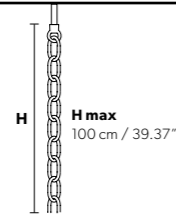

VE 905/15

TECHNICAL INFORMATION

Ø 90 cm / 35.43"
H 80 cm / 31.49"
W 38 kg / 83.77 lb

LIGHTING SYSTEM

STANDARD LIGHTING
15×E14×10 W max (not included).
Triac Dimmable

VERSION

VE 905/15 MT
VE 905/15 CG

CRYSTALS

Standard chain	MT/CG	RW/DW
	<p>MT Traditional version</p> <p>CG Coloured glass version</p>	<p>RW RGB-W Led version</p> <p>DW Dynamic White Led version</p>
	<p>LIGHTING Traditional E14 lightbulbs</p> <p>SIZE With lampshades, overall diameter is 5 cm (2") larger than specified</p> <p>FRAME MT Chrome or gold plated metal covered with transparent glass CG Painted metal covered with painted glass</p> <p>LAMP SHADES MT No lampshades included CG No lampshades included</p> <p>PENDANTS MT Transparent glass or crystal CG Coloured glass</p>	<p>LIGHTING WHITE LED sources CRI>90 RGB-W each light 330 Nominal lm at 3000K DW each light 490 Nominal lm at 4700K</p> <p>SIZE Same size as MT or CG</p> <p>FRAME Chrome or gold plated metal covered with transparent glass</p> <p>LAMP SHADES No lampshades included</p> <p>PENDANTS Transparent glass or crystal</p>

Standard chain

MT/CG

MT
Traditional version
CG
Coloured glass version

LIGHTING Traditional E14 lightbulbs
SIZE With lampshades, overall diameter is 5 cm (2") larger than specified
FRAME **MT** Chrome or gold plated metal covered with transparent glass
CG Painted metal covered with painted glass
LAMP SHADES **MT** No lampshades included
CG No lampshades included
PENDANTS **MT** Transparent glass or crystal
CG Coloured glass