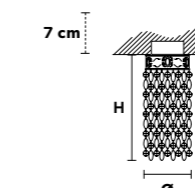

VE 1107 MC

Ceiling

CE

TECHNICAL INFORMATION		LIGHTING SYSTEM	DESCRIPTION
Ø	9.5 cm / 3.74"	1×GU10×15 W max (not included).	Metal gold plated spot light. Bulbs not included. Hole Ø 2.37".
H	20 cm / 7.87"		
W	0.6 kg / 1.32 lb		

PRICE (EXCL. VAT)

€ 270,00