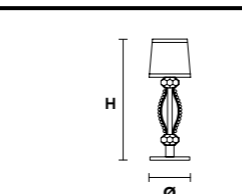

NOBLESSE TL1P

Table lamp

TECHNICAL INFORMATION	SHADE	FINISHING	PRICE (EXCL. VAT)
Ø 14 cm / 5.51"	SHA-BD/14/IV	V13-V97	€ 260,00
H 38 cm / 14.96"	SHA-BD/14/WH		
WW 1×E14×10 W max			
USA 1×E12×40 W max (not included)			

Ⓜ : For the US market, refer to the relevant price list.

Ⓜ : For the US market, refer to the relevant price list.
* ETL only for US market.