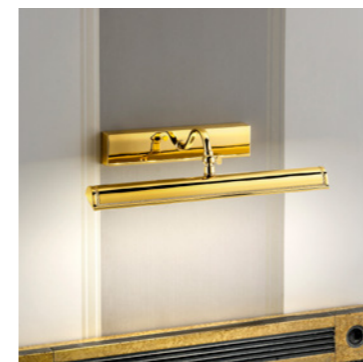

VE 868 G		Applique		CE
TECHNICAL INFORMATION		LIGHTING SYSTEM	DESCRIPTION	
L	31 cm / 12.20"	LEDx5 W 3000K	Gold plated metal frame. LED lighting system. Ballast included.	
SP	15 cm / 5.91"			
H	10 cm / 3.94"			
W	4.5 kg / 9.92 lb			
			PRICE (EXCL. VAT) € 640,00