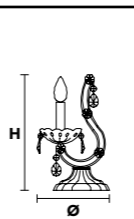

VE 940/TL1

TECHNICAL INFORMATION	LIGHTING SYSTEM	VERSION	CRYSTALS	PRICE (EXCL. VAT)
Ø 20 cm / 7.87" H 25 cm / 9.84"	STANDARD LIGHTING 1×E14×10 W max (not included). Triac Dimmable	VE 940/TL1 MT	HALF CUT GLASS CUT CRYSTAL PREMIUM CRYSTAL	€ 220,00 € 230,00 € 260,00
	INTEGRATED LED LIGHTING	VE 940/TL1 CG		€ 260,00
	1×LED source –4 W tot Control system: DMX On request Radio Control and Masiero Smart Light App only for RW version.	VE 940/TL1 RW/DW	HALF CUT GLASS CUT CRYSTAL PREMIUM CRYSTAL	€ 390,00 € 380,00 € 410,00