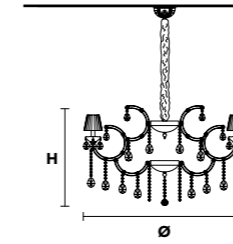

VE 981/12

TECHNICAL INFORMATION	LIGHTING SYSTEM	VERSION	CRYSTALS	PRICE (EXCL. VAT)
Ø 106 cm / 41.73" H 70 cm / 27.55" W 20 kg / 44.09 lb	STANDARD LIGHTING	VE 981/12 MT	HALF CUT GLASS CUT CRYSTAL PREMIUM CRYSTAL	€ 4.960,00 € 5.760,00 € 9.900,00
		VE 981/12 CG		€ 6.650,00
	INTEGRATED LED LIGHTING	VE 981/12 RW/DW	HALF CUT GLASS CUT CRYSTAL PREMIUM CRYSTAL	€ 6.820,00 € 7.610,00 € 11.740,00