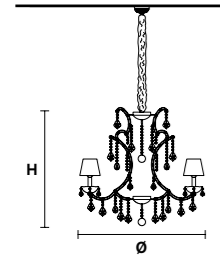

VE 915/12

TECHNICAL INFORMATION

Ø 95 cm / 37.40"
H 82 cm / 32.28"
W 25 kg / 55.11 lb

LIGHTING SYSTEM

STANDARD LIGHTING
12×E14×10 W max (not included).
Triac Dimmable

VERSION

VE 915/12 MT
VE 915/12 CG

CRYSTALS

HALF CUT GLASS
CUT CRYSTAL
PREMIUM CRYSTAL

PRICE (EXCL. VAT)

€ 4.850,00
€ 5.250,00
€ 8.990,00
€ 6.120,00

INTEGRATED LED LIGHTING

12×LED source – 48 W tot
Control system: DMX
On request Radio Control and Masiero Smart Light App only for RW version.

VE 915/12 RW/DW

HALF CUT GLASS
CUT CRYSTAL
PREMIUM CRYSTAL

€ 6.710,00
€ 7.110,00
€ 10.820,00