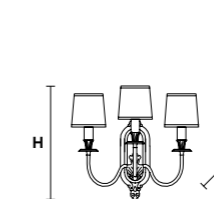

VE 1074 A3

Applique

TECHNICAL INFORMATION	LIGHTING SYSTEM	DESCRIPTION
L 40 cm / 15.75"	3×E14×10 W max (not included).	Gold plated solid brass frame.
SP 30 cm / 11.81"		LAMPSHADES: SHA/14/IV-WH
H 45 cm / 17.72"		
W 3.5 kg / 7.71 lb		

PRICE (EXCL. VAT)
€ 800,00