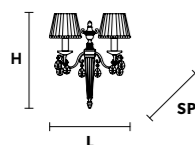

PRIMADONNA A2

Applique

TECHNICAL INFORMATION	SHADE	FINISHING	CRYSTALS	PRICE (EXCL. VAT)
L 40 cm / 15.75"	PON-BD/16/IV	G01	CUT CRYSTAL	€ 540,00
SP 20 cm / 7.87"			PREMIUM CRYSTAL	€ 630,00
H 54 cm / 21.25"				
WW 2×E14×10 W max		G03	CUT CRYSTAL	€ 590,00
USA 2×E12×40 W max (not included)			PREMIUM CRYSTAL	€ 640,00

: For the US market, refer to the relevant price list.
* ETL only for US market.