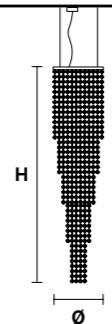

VE 893 S9

Suspension

TECHNICAL INFORMATION	LIGHTING SYSTEM	DESCRIPTION
Ø 30 cm / 11.80" H 180 cm / 70.90" W 20 kg / 44.09 lb	6×E27×20 W max (not included).	Powder coated metal frame, only transparent glass pendants.
CRYSTALS		PRICE (EXCL. VAT)
HALF CUT GLASS		€ 3.250,00
CUT CRYSTAL		€ 6.160,00