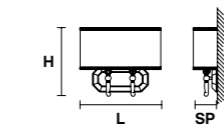

VE 1065 A2 Applique			CE
TECHNICAL INFORMATION	LIGHTING SYSTEM	DESCRIPTION	
L 37 cm / 14.57" SP 11 cm / 4.33" H 28 cm / 11.02" W 5 kg / 11.02 lb	2xE14x10 W max (not included).	Gold plated solid brass base. LAMP SHADES: IVORY SHANTUNG	
PRICE (EXCL. VAT)			
			€ 750,00