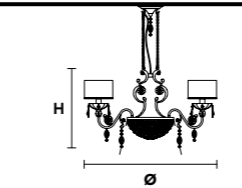

ROSEMERY 6

Chandelier

TECHNICAL INFORMATION	SHADE	FINISHING	PRICE (EXCL. VAT)
Ø 80 cm / 31.50"	SAT/17/ECRU	V13-V97	€ 2.070,00
H 50 cm / 19.69"	SAT/17/WH		
WW 8×E14×10 W max			
USA 8×E12×40 W max (not included)