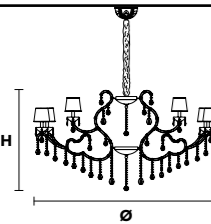

VE 989/36

TECHNICAL INFORMATION
Ø 165 cm / 64.96"
H 90 cm / 35.43"
W 48 kg / 105.82 lb

TECHNICAL INFORMATION	LIGHTING SYSTEM	VERSION	CRYSTALS	PRICE (EXCL. VAT)
	STANDARD LIGHTING			
	36×E14×10 W max (not included). Triac Dimmable	VE 989/36 MT	HALF CUT GLASS CUT CRYSTAL PREMIUM CRYSTAL	€ 9.270,00 € 11.090,00 € 22.040,00
		VE 989/36 CG		€ 12.840,00
	INTEGRATED LED LIGHTING			
	36×LED source – 144 W tot Control system: DMX On request Radio Control and Masiero Smart Light App only for RW version.	VE 989/36 RW/DW	HALF CUT GLASS CUT CRYSTAL PREMIUM CRYSTAL	€ 14.830,00 € 16.660,00 € 27.550,00