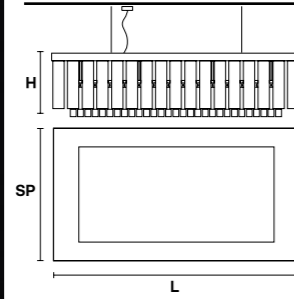

Suspension

TECHNICAL INFORMATION	LIGHTING SYSTEM	DESCRIPTION
L 165 cm / 64.95"	24×E27×20 W max (not included).	Metal frame, borosilicate glass.
SP 90 cm / 35.10"		
H 38 cm / 14.95"		
W 79 kg / 173.80 lb		

PRICE (EXCL. VAT)

€ 17.050,00