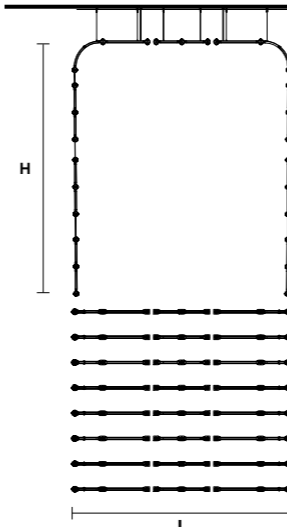

RAQAM R4 BASIC BATCH B – MODULO 3 X 16 + MODULO 7 X 56

TECHNICAL INFORMATION	
L	227 x 191 cm / 89.37" x 75.19"
H	250 cm / 98.42"
W	84 kg / 185.18 lb

FINISHING	
G04	

PRICE (EXCL. VAT)	
	€ 25.530,00

432 LED LIGHTS CRI>90
3000K - 648 W - 84240 Nominal lm
Dimmable PUSH or DMX on request.

FINISHING	
G03-G14	

PRICE (EXCL. VAT)	
	€ 30.190,00

Fixing:
48 x single steel cables.
40 x main power supply
(5 x drivers + 5 x control boards recessed)