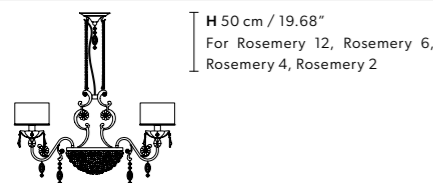

Standard chain/cable for all chandeliers/suspensions