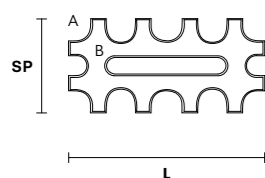

GALASSIA P1 DBL

Ceiling

TECHNICAL INFORMATION	FINISHING	CRYSTALS	PRICE (EXCL. VAT)
L 464 cm / 182.67"	V98	HALF CUT GLASS	€ 34.490,00
SP 226 cm / 88.97"		CUT CRYSTAL	€ 44.030,00
H 50 cm / 19.68"		PREMIUM CRYSTAL	€ 126.830,00
W 190 kg / 418.87 lb			

LED x 276W CRI>95 3000K - 35535 Nominal lumen
Dimmable: 1-10V (1 x driver recessed)

- **A Outside H50**
  24 x Corner 20x20
  4 x Arch 50
  16 x Arch 75
- **B Inside H50**
  2 x Straight 50
  4 x Straight 100
  4 x Arch 50

GALASSIA Q1 SNG

Ceiling