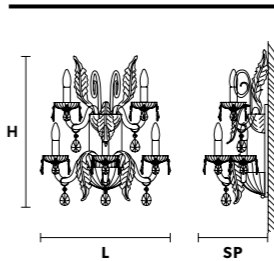

VE 886/A5

Applique

TECHNICAL INFORMATION	LIGHTING SYSTEM	DESCRIPTION
L 50 cm / 19.68"	5×E14×10 W max (not included).	Blown glass arm frame, crystal pendants.
SP 30 cm / 11.81"		
H 60 cm / 23.62"		
W 7 kg / 15.43 lb		
CRYSTALS		PRICE (EXCL. VAT)
HALF CUT GLASS		€ 1.040,00
CUT CRYSTAL		€ 1.100,00
PREMIUM CRYSTAL		€ 1.530,00