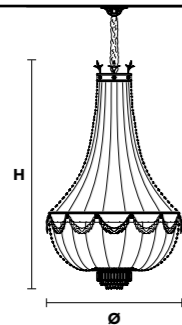

VE 818/18

Suspension

TECHNICAL INFORMATION	LIGHTING SYSTEM	DESCRIPTION
Ø 78 cm / 30.71"	16×E27×20 W max (not included).	Gold plated metal frame, crystal pendants.
H 140 cm / 55.12"		
W 30 kg / 66.13 lb		
CRYSTALS		PRICE (EXCL. VAT)
HALF CUT GLASS		€ 6.400,00
CUT CRYSTAL		€ 8.350,00
PREMIUM CRYSTAL		€ 19.140,00