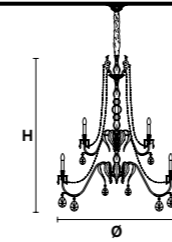

Masiero Atelier

Pricelist

ACANTIA 15

Chandelier

TECHNICAL INFORMATIONS	SHADE	FINISHING	CRYSTALS	PRICE (EXCL. VAT)
Ø 120 cm / 47.24" H 150 cm / 59.06"		V95-V90	CUT CRYSTAL PREMIUM CRYSTAL	€ 8.740,00 € 13.180,00
WW 15×E14×10 W max USA 15×E12×40 W max (not included)		G03+F01	CUT CRYSTAL PREMIUM CRYSTAL	€ 10.120,00 € 14.970,00