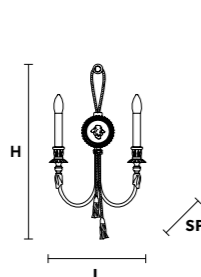

PRICE (EXCL. VAT)
€ 1.510,00

H Standard Chain
100 cm / 39.37"

VE 1071 A2

Applique

TECHNICAL INFORMATION	LIGHTING SYSTEM	DESCRIPTION
L 30 cm / 11.81"	2×E14×10 W max (not included).	Gold plated solid brass frame.
SP 12 cm / 4.72"		
H 55 cm / 21.65"		
W 2.2 kg / 4.8 lb		