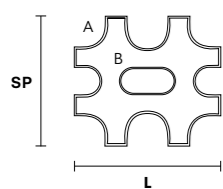

GALASSIA P1 SNG

Ceiling

TECHNICAL INFORMATION	FINISHING	CRYSTALS	PRICE (EXCL. VAT)
L 252 cm / 99.21"	V98	HALF CUT GLASS	€ 19.410,00
SP 226 cm / 88.97"		CUT CRYSTAL	€ 24.670,00
H 50 cm / 19.68"		PREMIUM CRYSTAL	€ 70.410,00
W 110 kg / 242.50 lb			

LED x 151,2W CRI>95 3000K - 19467 Nominal lumen
Dimmable: 1-10V (1 x driver recessed)

- **A Outside H50**
  16 x Corner 20x20
  4 x Arch 50
  8 x Arch 75
- **B Inside H50**
  2 x Straight 50
  4 x Arch 50