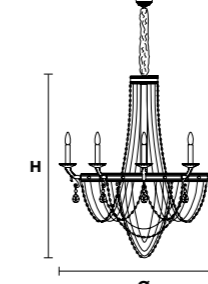

VE 808/PL3 40

Suspension

TECHNICAL INFORMATION	LIGHTING SYSTEM	DESCRIPTION
Ø 140 cm / 55.15"	18×E14×10 W max	Antiqued chrome plated frame, crystal pendants.
H 150 cm / 59.10"	1×E27×20 W max (not included).	
W 40 kg / 88.18 lb		
CRYSTALS		PRICE (EXCL. VAT)
CUT CRYSTAL		€ 11.460,00
PREMIUM CRYSTAL		€ 19.840,00