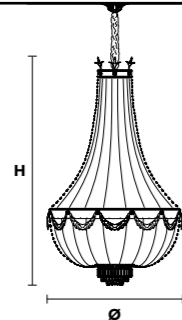

VE 818/A3

Suspension

TECHNICAL INFORMATION	LIGHTING SYSTEM	DESCRIPTION
Ø 100 cm / 39.37"	18×E27×20 W max (not included).	Gold plated metal frame, crystal pendants.
H 165 cm / 64.96"		
W 55 kg / 121.25 lb		
CRYSTALS		PRICE (EXCL. VAT)
HALF CUT GLASS		€ 10.340,00
CUT CRYSTAL		€ 15.990,00
PREMIUM CRYSTAL		€ 34.070,00