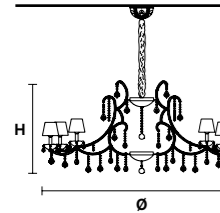

VE 915/12

TECHNICAL INFORMATION

Ø 95 cm / 37.40"
H 82 cm / 32.28"
W 25 kg / 55.11 lb

LIGHTING SYSTEM

STANDARD LIGHTING
12×E14×10 W max (not included).
Triac Dimmable

VERSION

VE 915/12 MT
VE 915/12 CG

CRYSTALS

VE 915/12 RW/DW

HALF CUT GLASS
CUT CRYSTAL
PREMIUM CRYSTAL

€ 6.710,00
€ 7.110,00
€ 10.820,00

VE 915/36

TECHNICAL INFORMATION

Ø 170 cm / 66.92"
H 90 cm / 35.43"
W 60 kg / 132.27 lb

LIGHTING SYSTEM

STANDARD LIGHTING
36×E14×10 W max (not included).
Triac Dimmable