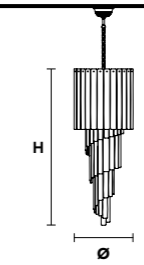

VE 1149 S7

Suspension