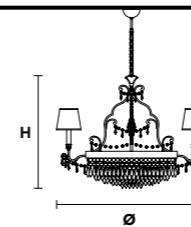

Ceiling

Table lamp

Floor lamp

Standard chain for all chandeliers

Masiero Atelier

Pricelist

GLASSÉ 8+4

Chandelier