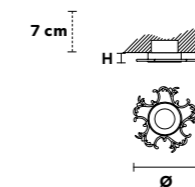

PRICE (EXCL. VAT)

€ 150,00

VE 1106

Ceiling

CE

TECHNICAL INFORMATION		LIGHTING SYSTEM	DESCRIPTION
Ø	22 cm / 8.66"	1×GU10×15 W max (not included).	Solid brass gold plated spot light. Bulbs not included. Hole Ø 2.37".
H	2.5 cm / 0.98"		
W	0.4 kg / 0.88 lb		