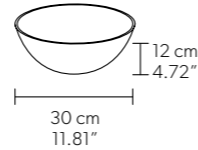

FINISHING	PRICE (EXCL. VAT)
G04	€ 6.300,00

G03-G14	€ 7.580,00

Each box contains:
1 x control board
1 x driver

Any additional element
requires one additional
cup with driver and
control board.