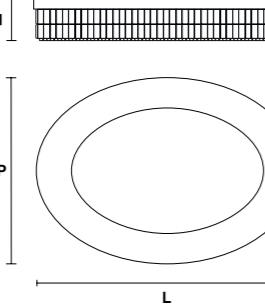

VE 760/PL 22 OV

VE 764 A9 G

Ceiling

CE

TECHNICAL INFORMATION	LIGHTING SYSTEM	DESCRIPTION
L 200 cm / 78.74"	22×E27×20 W max (not included). Ø max 45 mm	Metal frame and crystal pendants
SP 85 cm / 33.50"		
H 18 cm / 7.08"		
W 59 kg / 130.07lb		
CRYSTALS		PRICE (EXCL. VAT)
CUT CRYSTAL		€ 10.570,00
PREMIUM CRYSTAL		€ 35.730,00