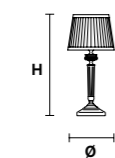

VE 1066 S6

VE 1020 TL1 P Table lamp			CE
TECHNICAL INFORMATION	LIGHTING SYSTEM	DESCRIPTION	
Ø 18 cm / 7.09" H 40 cm / 15.75"	1xE14x10 W max (not included).	Gold plated solid brass base. LAMP SHADES: PON/18/IV	
PRICE (EXCL. VAT)			
			€ 460,00