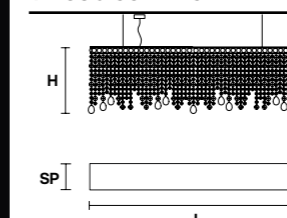

VE 895 S8 TRASP

Suspension

TECHNICAL INFORMATION	LIGHTING SYSTEM	DESCRIPTION
L 160 cm / 63.00" SP 15 cm / 5.90" H 40 cm / 15.75" W 23 kg / 50.70 lb	8×E14×10 W max (not included).	Powder coated metal frame, only transparent glass pendants.
CRYSTALS		PRICE (EXCL. VAT)
HALF CUT GLASS		€ 2.710,00
CUT CRYSTAL		€ 5.360,00