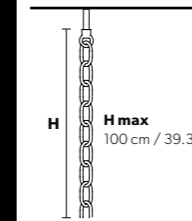

Standard chain

LIGHTING Traditional E14 lightbulbs
SIZE With lampshades, overall diameter is 5 cm (2") larger than specified
FRAME **MT** Chrome or gold plated metal covered with transparent glass
CG Painted metal covered with painted glass
LAMP SHADES **MT** Cotonette COT/12/WH
CG Organza ORG/12/...COLOUR
PENDANTS **MT** Transparent glass or crystal
CG Coloured glass

LIGHTING WHITE LED sources CRI>90
RGB-W each light 330 Nominal lm at 3000K
DW each light 490 Nominal lm at 4700K
SIZE Same size as MT or CG
FRAME Chrome or gold plated metal covered with transparent glass
LAMP SHADES No lampshades included
PENDANTS Transparent glass or crystal