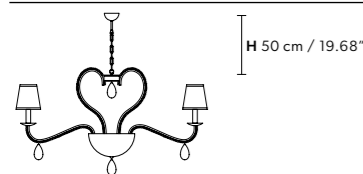

Standard chain for all chandeliers