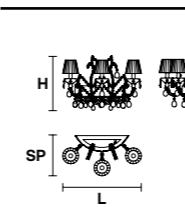

TECHNICAL INFORMATION	LIGHTING SYSTEM	VERSION	CRYSTALS	PRICE (EXCL. VAT)
	STANDARD LIGHTING			
L 200 cm / 78.74" SP 110 cm / 43.30" H 65 cm / 25.59" W 60 kg / 132.27 lb	16x E14x10 W max 16x E27x20 W max (not included). Triac Dimmable	VE 921/32 MT	HALF CUT GLASS CUT CRYSTAL PREMIUM CRYSTAL	€ 13.810,00 € 16.600,00 € 28.870,00
	INTEGRATED LED LIGHTING			
	32x LED source -96 W tot Control system: DMX On request Radio Control and Masiero Smart Light App only for RW version.	VE 921/32 RW/DW	HALF CUT GLASS CUT CRYSTAL PREMIUM CRYSTAL	€ 18.760,00 € 21.550,00 € 33.760,00

VE 921/A3+1