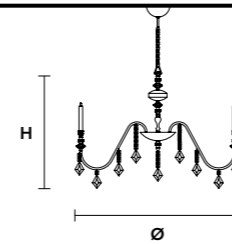

Masiero Atelier

Pricelist

CHIC 12

Chandelier

TECHNICAL INFORMATION	FINISHING	PRICE (EXCL. VAT)
Ø 115 cm / 45.28"	F01-F02	€ 3.090,00
H 82 cm / 32.28"		
WW 12×G9×10 W max <i>(not included)</i>		
USA 12×G9×10 W max <i>(not included)</i>