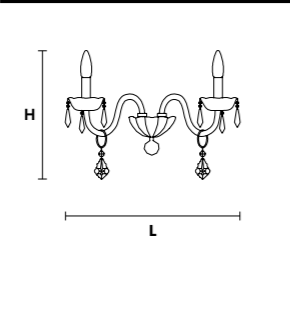

VE 874/A3

Applique

TECHNICAL INFORMATION	LIGHTING SYSTEM	DESCRIPTION
L 35 cm / 13.80"	2×E14×10 W max (not included).	Blown glass arm frame, crystal pendants.
SP 22 cm / 8.70"		
H 26 cm / 10.25"		
W 2 kg / 4.41 lb		
CRYSTALS		PRICE (EXCL. VAT)
HALF CUT GLASS		€ 430,00
CUT CRYSTAL		€ 460,00
PREMIUM CRYSTAL		€ 750,00