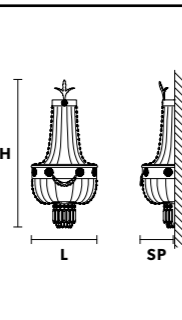

VE 818 PL12

Applique

TECHNICAL INFORMATION	LIGHTING SYSTEM	DESCRIPTION
L 32 cm / 12.60"	3×E14×10 W max (not included).	Gold plated metal frame, crystal pendants.
SP 19 cm / 7.48"		
H 70 cm / 27.56"		
W 6 kg / 13.22 lb		
CRYSTALS		PRICE (EXCL. VAT)
HALF CUT GLASS		€ 1.830,00
CUT CRYSTAL		€ 2.100,00
PREMIUM CRYSTAL		€ 3.100,00