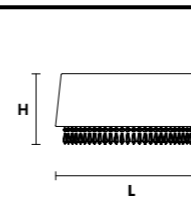

GLASSÉ A4

Applique

TECHNICAL INFORMATION	SHADE	FINISHING	CRYSTALS	PRICE (EXCL. VAT)
L 50 cm / 19.69"	DAM/IV	V13	CUT CRYSTAL	€ 730,00
SP 15 cm / 5.91"			PREMIUM CRYSTAL	€ 1.150,00
H 25 cm / 9.84"				
WW 2×E14×10 W max 2×G9×10 W max		G01	CUT CRYSTAL	€ 800,00
USA 2×E12×40 W max 2×G9×10 W max (not included)			PREMIUM CRYSTAL	€ 1.300,00