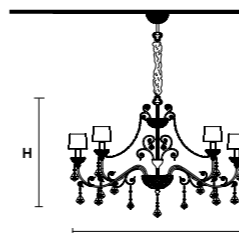

IMPERIAL 12

Chandelier

TECHNICAL INFORMATION	SHADE	FINISHING	PRICE (EXCL. VAT)
Ø 120 cm / 47.24"	SAT/14/ECRU SAT/14/WH SAT/14/BK	G08 - G04 ● ● CUT CRYSTAL PREMIUM CRYSTAL	€ 6.730,00
H 90 cm / 35.43"		G03 ● CUT CRYSTAL PREMIUM CRYSTAL	€ 9.090,00
WW 12×E14×10 W max			€ 7.510,00
USA 12×E12×40 W max <i>(not included)</i>			€ 9.870,00