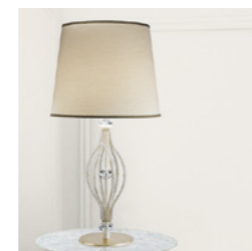

Finishings

V13
Beige e Oro
Ivory and Gold

V97
Bianco e argento
White and silver

Family

Chandelier

Applique

Ceiling

Floor lamp