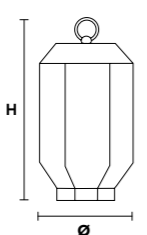

VE 1056 TL1 YEL

Table lamp

CE *

TECHNICAL INFORMATION	LIGHTING SYSTEM	DESCRIPTION
Ø 18 cm / 7.00"	1xE14x10 W max (not included).	Hand made blown Murano glass base.
H 35 cm / 13.80"		

PRICE (EXCL. VAT)

€ 550,00