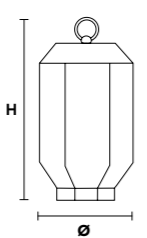

VE 1055 TL1

VE 1056 TL1 BLU

Table lamp

CE *

TECHNICAL INFORMATION	LIGHTING SYSTEM	DESCRIPTION
Ø 18 cm / 7.00"	1xE14x10 W max (not included).	Hand made blown Murano glass base.
H 35 cm / 13.80"		

PRICE (EXCL. VAT)

€ 480,00