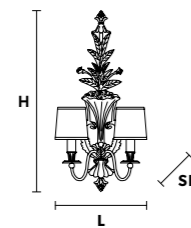

PRICE (EXCL. VAT)

€ 1.290,00

VE 1078 A2

Applique

CE

TECHNICAL INFORMATION		LIGHTING SYSTEM	DESCRIPTION
L	40 cm / 15.75"	2xE14x10 W max (not included).	Gold plated solid brass frame.
SP	25 cm / 9.84"		
H	75 cm / 29.53"		LAMPSHADES: SHA/14/IV-WH
W	4 kg / 8.81 lb		