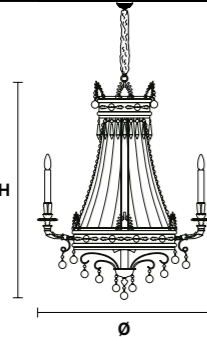

VE 804/20

Suspension

TECHNICAL INFORMATION	LIGHTING SYSTEM	DESCRIPTION
Ø 120 cm / 47.24"	20×E14×10 W max	Antiqued chrome plated frame, crystal pendants.
H 150 cm / 59.06"	(not included).	
W 58 kg / 127.86 lb		
CRYSTALS		PRICE (EXCL. VAT)
CUT CRYSTAL		€ 14.620,00
PREMIUM CRYSTAL		€ 32.610,00