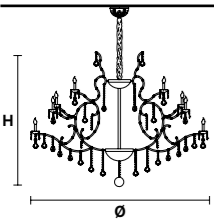

VE 909/15

TECHNICAL INFORMATION
Ø 110 cm / 43.30"
H 110 cm / 43.30"
W 35 kg / 77.16 lb

TECHNICAL INFORMATION	LIGHTING SYSTEM	VERSION	CRYSTALS	PRICE (EXCL. VAT)
	STANDARD LIGHTING			
	15×E14×10 W max (not included). Triac Dimmable	VE 909/15 MT	HALF CUT GLASS CUT CRYSTAL PREMIUM CRYSTAL	€ 6.020,00 € 7.080,00 € 13.120,00
		VE 909/15 CG		€ 8.180,00
	INTEGRATED LED LIGHTING			
	15×LED source -60 W tot Control system: DMX On request Radio Control and Masiero Smart Light App only for RW version.	VE 909/15 RW/DW	HALF CUT GLASS CUT CRYSTAL PREMIUM CRYSTAL	€ 8.330,00 € 9.390,00 € 15.410,00

VE 909/30

TECHNICAL INFORMATION
Ø 144 cm / 56.69"
H 102 cm / 40.15"
W 55 kg / 121.25 lb

TECHNICAL INFORMATION	LIGHTING SYSTEM	VERSION	CRYSTALS	PRICE (EXCL. VAT)
	STANDARD LIGHTING			
	30×E14×10 W max (not included). Triac Dimmable	VE 909/30 MT	HALF CUT GLASS CUT CRYSTAL PREMIUM CRYSTAL	€ 10.540,00 € 12.630,00 € 23.580,00
		VE 909/30 CG		€ 14.610,00
	INTEGRATED LED LIGHTING			
	30×LED source -120 W tot Control system: DMX On request Radio Control and Masiero Smart Light App only for RW version.	VE 909/30 RW/DW	HALF CUT GLASS CUT CRYSTAL PREMIUM CRYSTAL	€ 15.170,00 € 17.260,00 € 24.040,00

VE 909/60

TECHNICAL INFORMATION
Ø 190 cm / 74.80"
H 145 cm / 57.80"
W 110 kg / 242.5 lb

TECHNICAL INFORMATION	LIGHTING SYSTEM	VERSION	CRYSTALS	PRICE (EXCL. VAT)
	STANDARD LIGHTING			
	60×E14×10 W max (not included). Triac Dimmable	VE 909/60 MT	HALF CUT GLASS CUT CRYSTAL PREMIUM CRYSTAL	€ 16.770,00 € 20.140,00 € 37.230,00
		VE 909/60 CG		€ 23.320,00
	INTEGRATED LED LIGHTING			
	60×LED source -240 W tot Control system: DMX On request Radio Control and Masiero Smart Light App only for RW version.	VE 909/60 RW/DW	HALF CUT GLASS CUT CRYSTAL PREMIUM CRYSTAL	€ 26.040,00 € 29.410,00 € 46.410,00