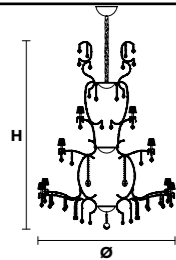

VE 973/70

TECHNICAL INFORMATION	LIGHTING SYSTEM	VERSION	CRYSTALS	PRICE (EXCL. VAT)
	STANDARD LIGHTING			
Ø 290 cm / 114.17"	70×E14×10 W max (not included). Triac Dimmable	VE 973/70 MT	HALF CUT GLASS	€ 53.330,00
H 300 cm / 118.20"				
W 135 kg / 297.6 lb		VE 973/70 CG		€ 61.600,00
	INTEGRATED LED LIGHTING			
	70×LED source -280 W tot Control system: DMX On request Radio Control and Masiero Smart Light App only for RW version.	VE 973/70 RW/DW	HALF CUT GLASS	€ 64.150,00