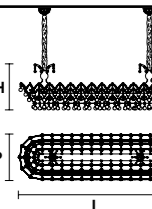

TECHNICAL INFORMATION	LIGHTING SYSTEM	VERSION	CRYSTALS	PRICE (EXCL. VAT)
	STANDARD LIGHTING			
L 160 cm / 62.99" SP 70 cm / 27.55" H 60 cm / 23.62" W 77.5 kg / 170.8 lb	24x E14x10 W max (not included). Triac Dimmable	VE 920/24 MT	CUT CRYSTAL PREMIUM CRYSTAL	€ 9.800,00 € 29.560,00
	INTEGRATED LED LIGHTING			
	24x LED source -96 W tot Control system: DMX On request Radio Control and Masiero Smart Light App only for RW version.	VE 920/24 RW/DW	CUT CRYSTAL PREMIUM CRYSTAL	€ 13.500,00 € 33.230,00

VE 920/30

TECHNICAL INFORMATION	LIGHTING SYSTEM	VERSION	CRYSTALS	PRICE (EXCL. VAT)
	STANDARD LIGHTING			
L 200 cm / 78.74" SP 70 cm / 27.55" H 60 cm / 23.62" W 100 kg / 220.4 lb	30x E14x10 W max (not included). Triac Dimmable	VE 920/30 MT	CUT CRYSTAL PREMIUM CRYSTAL	€ 12.160,00 € 35.840,00
	INTEGRATED LED LIGHTING			
	30x LED source -120 W tot Control system: DMX On request Radio Control and Masiero Smart Light App only for RW version.	VE 920/30 RW/DW	CUT CRYSTAL PREMIUM CRYSTAL	€ 16.800,00 € 40.430,00