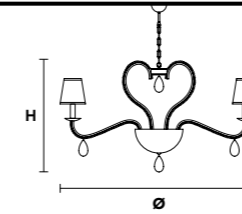

Table lamp

Standard chain for all chandeliers

Masiero Atelier

Pricelist

NOBLESSE 12

Chandelier

TECHNICAL INFORMATION	SHADE	FINISHING	PRICE (EXCL. VAT)
Ø 115 cm / 45.28"	SHA-BD/14/IV	V13-V97	€ 2.560,00
H 72 cm / 28.35"	SHA-BD/14/WH		
WW 12×E14×10W max			
USA 12×E12×40W max (not included)			