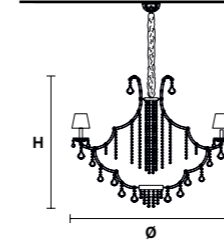

VE 913/12

TECHNICAL INFORMATION	LIGHTING SYSTEM	VERSION	CRYSTALS	PRICE (EXCL. VAT)
Ø 110 cm / 43.30" H 95 cm / 37.40" W 38 kg / 83.77 lb	STANDARD LIGHTING 12x E14x10 W max (not included). Triac Dimmable	VE 913/12 MT	HALF CUT GLASS CUT CRYSTAL PREMIUM CRYSTAL	€ 4.650,00 € 5.120,00 € 9.730,00
	INTEGRATED LED LIGHTING	VE 913/12 CG		€ 6.250,00
	12x LED source - 48 W tot Control system: DMX On request Radio Control and Masiero Smart Light App only for RW version.	VE 913/12 RW/DW	HALF CUT GLASS CUT CRYSTAL PREMIUM CRYSTAL	€ 6.500,00 € 6.970,00 € 11.570,00