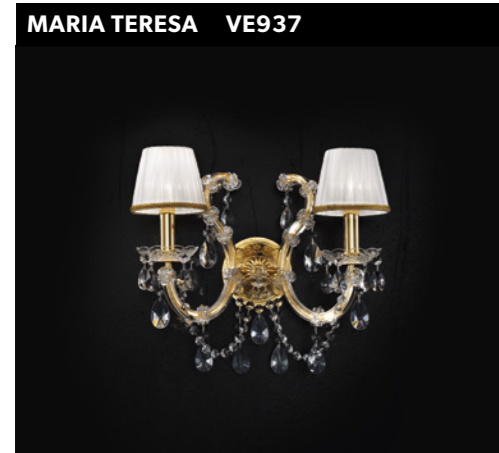

VE 935/12

TECHNICAL INFORMATION	LIGHTING SYSTEM	VERSION	CRYSTALS	PRICE (EXCL. VAT)
	STANDARD LIGHTING			
Ø 75 cm / 29.52" H 60 cm / 23.62" W 20 kg / 44.09 lb	12×E14×10 W max (not included). Triac Dimmable	VE 935/12 MT	HALF CUT GLASS CUT CRYSTAL PREMIUM CRYSTAL	€ 3.030,00 € 3.510,00 € 5.670,00
		VE 935/12 CG		€ 4.130,00
	INTEGRATED LED LIGHTING			
	12×LED source – 48 W tot Control system: DMX On request Radio Control and Masiero Smart Light App only for RW version.	VE 935/12 RW/DW	HALF CUT GLASS CUT CRYSTAL PREMIUM CRYSTAL	€ 4.880,00 € 5.370,00 € 7.510,00

VE 935/18

TECHNICAL INFORMATION	LIGHTING SYSTEM	VERSION	CRYSTALS	PRICE (EXCL. VAT)
	STANDARD LIGHTING			
Ø 120 cm / 47.24" H 75 cm / 29.52" W 30 kg / 66.13 lb	18×E14×10 W max (not included). Triac Dimmable	VE 935/18 MT	HALF CUT GLASS CUT CRYSTAL PREMIUM CRYSTAL	€ 4.910,00 € 5.510,00 € 9.670,00
		VE 935/18 CG		€ 6.490,00
	INTEGRATED LED LIGHTING			
	18×LED source – 72 W tot Control system: DMX On request Radio Control and Masiero Smart Light App only for RW version.	VE 935/18 RW/DW	HALF CUT GLASS CUT CRYSTAL PREMIUM CRYSTAL	€ 7.690,00 € 8.290,00 € 12.420,00

VE 935/30

TECHNICAL INFORMATION	LIGHTING SYSTEM	VERSION	CRYSTALS	PRICE (EXCL. VAT)
	STANDARD LIGHTING			
Ø 170 cm / 66.92" H 85 cm / 33.46" W 50 kg / 110.23 lb	30×E14×10 W max (not included). Triac Dimmable	VE 935/30 MT	HALF CUT GLASS CUT CRYSTAL PREMIUM CRYSTAL	€ 10.320,00 € 11.950,00 € 21.540,00
		VE 935/30 CG		€ 14.000,00
	INTEGRATED LED LIGHTING			
	30×LED source – 120 W tot Control system: DMX On request Radio Control and Masiero Smart Light App only for RW version.	VE 935/30 RW/DW	HALF CUT GLASS CUT CRYSTAL PREMIUM CRYSTAL	€ 14.960,00 € 16.580,00 € 26.130,00