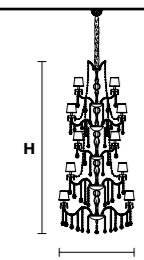

TECHNICAL INFORMATION	LIGHTING SYSTEM	VERSION	CRYSTALS	PRICE (EXCL. VAT)
Ø 115 cm / 45.27" H 140 cm / 55.12" W 40 kg / 88.18 lb	STANDARD LIGHTING 30×E14×10 W max (not included). Triac Dimmable	VE 992/30 MT	HALF CUT GLASS CUT CRYSTAL PREMIUM CRYSTAL	€ 8.520,00 € 10.040,00 € 18.690,00
	INTEGRATED LED LIGHTING	VE 992/30 CG		€ 11.700,00
	30×LED source – 120 W tot Control system: DMX On request Radio Control and Masiero Smart Light App only for RW version.	VE 992/30 RW/DW	HALF CUT GLASS CUT CRYSTAL PREMIUM CRYSTAL	€ 13.150,00 € 14.680,00 € 23.280,00

VE 992/48