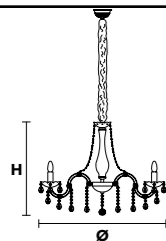

VE 940/8

TECHNICAL INFORMATION	LIGHTING SYSTEM	VERSION	CRYSTALS	PRICE (EXCL. VAT)
Ø 62 cm / 24.40" H 50 cm / 19.68" W 8.3 kg / 18.29 lb	STANDARD LIGHTING 8×E14×10 W max (not included). Triac Dimmable	VE 940/8 MT	HALF CUT GLASS CUT CRYSTAL PREMIUM CRYSTAL	€ 1.420,00 € 1.760,00 € 3.500,00
	INTEGRATED LED LIGHTING	VE 940/8 CG		€ 2.030,00
	8×LED source –32 W tot Control system: DMX On request Radio Control and Masiero Smart Light App only for RW version.	VE 940/8 RW/DW	HALF CUT GLASS CUT CRYSTAL PREMIUM CRYSTAL	€ 2.660,00 € 3.000,00 € 4.720,00