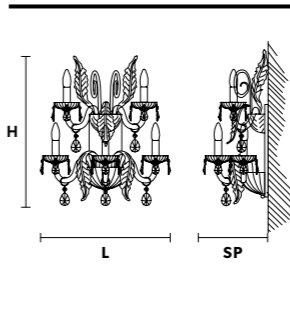

Applique

TECHNICAL INFORMATION	LIGHTING SYSTEM	DESCRIPTION
L 50 cm / 19.68"	5×E14×10 W max (not included).	Blown glass arm frame, crystal pendants.
SP 30 cm / 11.81"		
H 60 cm / 23.62"		
W 7 kg / 15.43 lb		
CRYSTALS		PRICE (EXCL. VAT)
HALF CUT GLASS		€ 1.040,00
CUT CRYSTAL		€ 1.100,00
PREMIUM CRYSTAL		€ 1.530,00