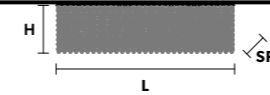

CUBO PL/LONG/D Ceiling **RECTANGULAR** €€

TECHNICAL INFORMATION	FINISHING	PENDANTS	CRYSTALS	PRICE (EXCL. VAT)
L 75 cm / 29.52"	G04 ●	TRANSPARENT	HALF CUT GLASS	€ 1.010,00
SP 12.5 cm / 4.92"			CUT CRYSTAL	€ 1.300,00
H 20 cm / 7.87"			PREMIUM CRYSTAL	€ 3.150,00
WW 5×E14×10 W		COLOURED	HALF CUT GLASS	€ 1.470,00
USA 5×E12×40 W <i>(not included)</i>			CUT CRYSTAL	€ 2.020,00