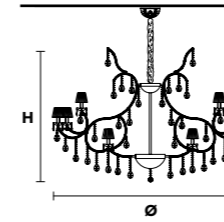

VE 959/56

TECHNICAL INFORMATION	LIGHTING SYSTEM	VERSION	CRYSTALS	PRICE (EXCL. VAT)
	STANDARD LIGHTING			
Ø 200 cm / 78.74"	56x E14x10 W max (not included). Triac Dimmable	VE 959/56 MT	HALF CUT GLASS	€ 17.300,00
H 140 cm / 55.11"			CUT CRYSTAL	€ 19.380,00
W 84 kg / 185.18 lb			PREMIUM CRYSTAL	€ 31.900,00
		VE 959/56 CG		€ 22.350,00
	INTEGRATED LED LIGHTING			
	56x LED source - 224 W tot Control system: DMX On request Radio Control and Masiero Smart Light App only for RW version.	VE 959/56 RW/DW	HALF CUT GLASS	€ 25.960,00
			CUT CRYSTAL	€ 28.040,00
			PREMIUM CRYSTAL	€ 40.460,00