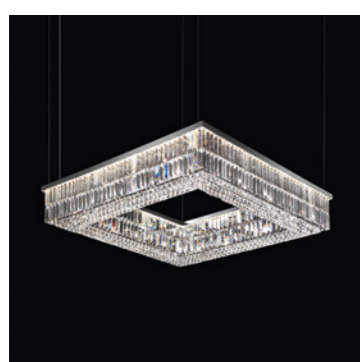

VE 760/S16 SQ Suspension

TECHNICAL INFORMATION	LIGHTING SYSTEM	DESCRIPTION
L 90 cm / 35.40" SP 90 cm / 35.40" H 18 cm / 7.08" W 30 kg / 66.13 lb	16×E27×20 W max (not included). Ø max 45 mm	Metal frame and crystal pendants.
CRYSTALS		PRICE (EXCL. VAT)
CUT CRYSTAL		€ 6.400,00
PREMIUM CRYSTAL		€ 22.450,00

H Standard Cable
150 cm / 59.05"