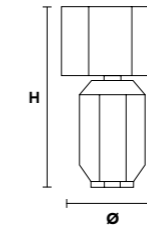

VE 1057 TL1

Table lamp

CE

TECHNICAL INFORMATION	LIGHTING SYSTEM	DESCRIPTION
Ø 29 cm / 11.40"	1xE27x20 W max (not included).	Hand made blown Murano glass base.
H 49 cm / 19.30"		
W 3 kg / 6.61 lb		

PRICE (EXCL. VAT)

€ 730,00