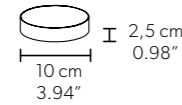

RAQAM O1 BASIC BATCH B - MODULO 5 X 16

TECHNICAL INFORMATION	
L	93.5 x 93.5 cm / 36.81 x 36.81"
H	50 cm / 19.68"
W	26 kg / 57.32 lb

96 LED LIGHTS CRI > 90
3000 K - 144W- 18720- Nominal lm
Dimmable PUSH or DMX on request.

Fixing:
1 x canopy
12 x single steel cables.

FINISHING	PRICE (EXCL. VAT)
G04	€ 6.300,00

G03-G14	€ 7.580,00

Each box contains:
1 x control board
1 x driver

Any additional element
requires one additional
cup with driver and
control board.

RAQAM O1 COMPOSITION - BASIC BATCH B X 5

TECHNICAL INFORMATION	
L	93.5 x 93.5 cm / 36.81 x 36.81"
H	250 cm / 98.42"
W	135 kg / 297.62 lb

480 LED LIGHTS CRI > 90
3000 K - 720W- 93600 Nominal lm
Dimmable PUSH or DMX on request.

Fixing:
1 x canopy
12 x single steel cables.

FINISHING	PRICE (EXCL. VAT)
G04	€ 30.020,00

G03-G14	€ 36.070,00

Each box contains:
1 x control board
1 x driver

Any additional element
requires one additional
cup with driver and
control board.

RAQAM P3 BASIC BATCH A - MODULO 3 X 8

TECHNICAL INFORMATION	
Ø	220 cm / 86.61"
H	47 cm / 18.50"
W	17 kg / 37.47 lb

48 LED LIGHTS CRI > 90
3000 K - 72W- 9360 Nominal Imx
Dimmable PUSH or DMX on request.

Fixing: 1 x central bracket
19 x single steel cables.
The cup contains:
1 x driver
1 x control board

FINISHING	PRICE (EXCL. VAT)
G04	€ 3.780,00

G03-G14	€ 4.540,00

RAQAM P3 BASIC BATCH B - MODULO 3 X 16

TECHNICAL INFORMATION	
Ø	220 cm / 86.61"
H	147 cm / 57.87"
W	26 kg / 57.32 lb

96 LED LIGHTS CRI > 90
3000 K - 144W- 18720 Nominal lm
Dimmable PUSH or DMX on request.

Fixing: 1 x central bracket
19 x single steel cables.
The cup contains:
1 x driver
1 x control board

FINISHING	PRICE (EXCL. VAT)
G04	€ 6.570,00

G03-G14	€ 7.910,00

Any additional element
requires one additional
cup with driver and
control board.

RAQAM P3 COMPOSITION - BASIC BATCH B X 5

TECHNICAL INFORMATION	
Ø	220 cm / 86.61"
H	946 cm / 372.44"
W	135 kg / 297.62 lb