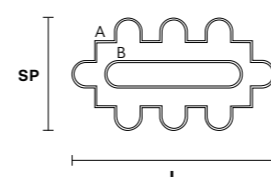

TECHNICAL INFORMATION	FINISHING	CRYSTALS	PRICE (EXCL. VAT)
L 362 cm / 142.51"	V98	HALF CUT GLASS	€ 30.590,00
SP 201 cm / 79.13"		CUT CRYSTAL	€ 39.520,00
H 100 cm / 39.37"		PREMIUM CRYSTAL	€ 117.320,00
W 170 kg / 374.78 lb			

LED x 204W CRI>95 3000K - 26265 Nominal lumen
Dimmable: 1-10V - (2 x drivers recessed)

- **A Outside** H50
  20 x Corner 20x20
  16 x Arch 50
- **B Inside** H100
  4 x Arch 50
  4 x Straight 100