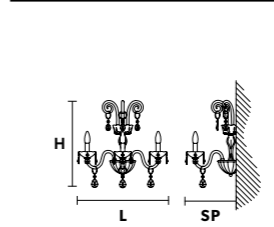

Applique

TECHNICAL INFORMATION	LIGHTING SYSTEM	DESCRIPTION
L 48 cm / 18.90"	3×E14×10 W max (not included).	Blown glass arm frame, crystal pendants.
SP 35 cm / 13.78"		
H 50 cm / 19.69"		
W 3 kg / 6.61 lb		
CRYSTALS		PRICE (EXCL. VAT)
HALF CUT GLASS		€ 700,00
CUT CRYSTAL		€ 750,00
PREMIUM CRYSTAL		€ 1.050,00