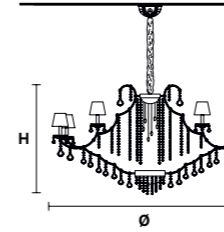

VE 913/36

TECHNICAL INFORMATION	LIGHTING SYSTEM	VERSION	CRYSTALS	PRICE (EXCL. VAT)
Ø 167 cm / 65.74" H 98 cm / 38.58" W 58 kg / 127.86 lb	STANDARD LIGHTING 36x E14x10 W max (not included). Triac Dimmable	VE 913/36 MT	HALF CUT GLASS CUT CRYSTAL PREMIUM CRYSTAL	€ 10.560,00 € 11.590,00 € 21.800,00
	INTEGRATED LED LIGHTING	VE 913/36 CG		€ 13.760,00
	36x LED source - 144 W tot Control system: DMX On request Radio Control and Masiero Smart Light App only for RW version.	VE 913/36 RW/DW	HALF CUT GLASS CUT CRYSTAL PREMIUM CRYSTAL	€ 16.120,00 € 17.150,00 € 27.310,00