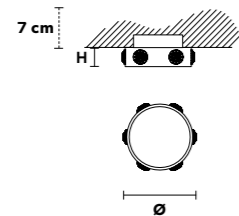

VE 1103

Ceiling

CE

TECHNICAL INFORMATION		LIGHTING SYSTEM	DESCRIPTION
Ø	10 cm / 3.94"	1xGU10x15 W max (not included).	Solid brass gold plated spot light. Bulbs not included. Hole Ø 2.37".
H	4 cm / 1.57"		
W	0.4 kg / 0.88 lb		

PRICE (EXCL. VAT)

€ 150,00