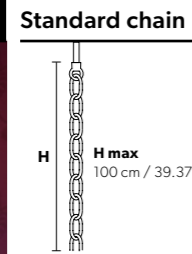

MT/CG	RW/DW
MT Traditional version CG Coloured glass version	RW RGB-W Led version DW Dynamic White Led version
LIGHTING Traditional E14 lightbulbs SIZE With lampshades, overall diameter is 5 cm (2") larger than specified FRAME MT Chrome or gold plated metal covered with transparent glass CG Painted metal covered with painted glass LAMP SHADES MT Organza ORG/14/WH CG Organza ORG/14/...COLOUR PENDANTS MT Transparent glass or crystal CG Coloured glass	LIGHTING WHITE LED sources CRI>90 RGB-W each light 330 Nominal lm at 3000K DW each light 490 Nominal lm at 4700K SIZE Same size as MT or CG FRAME Chrome or gold plated metal covered with transparent glass LAMP SHADES No lampshades included PENDANTS Transparent glass or crystal