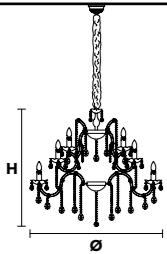

VE 918/30

TECHNICAL INFORMATION	LIGHTING SYSTEM	VERSION	CRYSTALS	PRICE (EXCL. VAT)
	STANDARD LIGHTING			CE ENEC
Ø 100 cm / 39.37" H 90 cm / 35.43" W 28 kg / 61.72 lb	30×E14×10 W max (not included). Triac Dimmable	VE 918/30 MT	HALF CUT GLASS CUT CRYSTAL PREMIUM CRYSTAL	€ 4.680,00 € 6.290,00 € 11.890,00
		VE 918/30 CG		€ 7.270,00
	INTEGRATED LED LIGHTING			CE ENEC
	30×LED source -120 W tot Control system: DMX On request Radio Control and Masiero Smart Light App only for RW version.	VE 918/30 RW/DW	HALF CUT GLASS CUT CRYSTAL PREMIUM CRYSTAL	€ 9.310,00 € 10.930,00 € 16.480,00