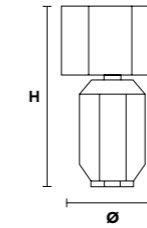

VE 1058 TL1

VE 1059 TL1 TRS

Table lamp

CE

TECHNICAL INFORMATION	LIGHTING SYSTEM	DESCRIPTION
Ø 29 cm / 11.40"	1xE27x20 W max (not included).	Hand made blown Murano glass base.
H 49 cm / 19.30"		
W 3 kg / 6.61 lb		

PRICE (EXCL. VAT)

€ 820,00