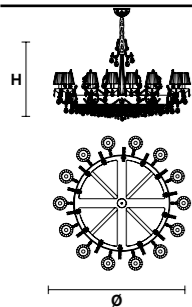

VE 923/21

TECHNICAL INFORMATION	LIGHTING SYSTEM	VERSION	CRYSTALS	PRICE (EXCL. VAT)
Ø 125 cm / 49.21" H 75 cm / 29.52" W 80 kg / 176.36 lb	STANDARD LIGHTING			
	14×E14×10 W max 7×E27×20 W max (not included). Triac Dimmable	VE 923/21 MT	HALF CUT GLASS CUT CRYSTAL PREMIUM CRYSTAL	€ 11.080,00 € 14.910,00 € 31.090,00
	INTEGRATED LED LIGHTING			
	21×LED source – 84 W tot Control system: DMX On request Radio Control and Masiero Smart Light App only for RW version.	VE 923/21 RW/DW	HALF CUT GLASS CUT CRYSTAL PREMIUM CRYSTAL	€ 14.330,00 € 18.160,00 € 34.300,00