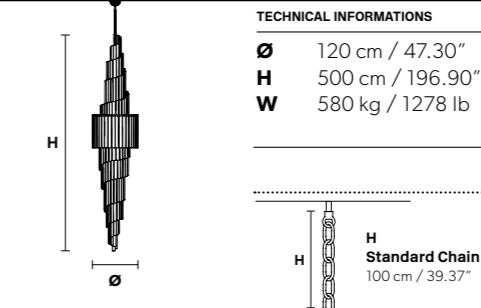

VE 1144 S52 Suspension CE 			
TECHNICAL INFORMATION	LIGHTING SYSTEM	DESCRIPTION	
Ø 120 cm / 47.30"	52×E27×20 W max (not included).	Painted metal frame, diffuser in hand made cast glass with "graniglia" finishing.	
H 500 cm / 196.90"			
W 580 kg / 1278 lb			
PRICE (EXCL. VAT)			
€ 64.110,00