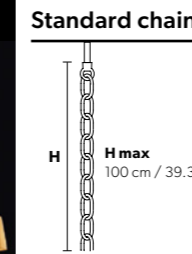

MT/CG	RW/DW
MT Traditional version CG Coloured glass version	RW RGB-W Led version DW Dynamic White Led version
LIGHTING Traditional E14 lightbulbs SIZE With lampshades, overall diameter is 5 cm (2") larger than specified FRAME MT Chrome or gold plated metal covered with transparent glass CG Painted metal covered with painted glass LAMP SHADES MT Organza ORG/14/AMB CG Organza ORG/14/...COLOUR PENDANTS MT Transparent glass or crystal CG Coloured glass	LIGHTING WHITE LED sources CRI>90 RGB-W each light 330 Nominal lm at 3000K DW each light 490 Nominal lm at 4700K SIZE Same size as MT or CG FRAME Chrome or gold plated metal covered with transparent glass LAMP SHADES No lampshades included PENDANTS Transparent glass or crystal