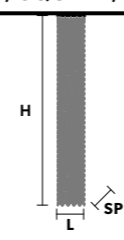

CUBO PL/SQUARE/SMALL 80 Ceiling SQUARE

TECHNICAL INFORMATION	FINISHING	PENDANTS	CRYSTALS	PRICE (EXCL. VAT)
L 12.5 cm / 4.92"	G04 ●	TRANSPARENT	HALF CUT GLASS	€ 660,00
SP 12.5 cm / 4.92"			CUT CRYSTAL	€ 930,00
H 80 cm / 31.49"			PREMIUM CRYSTAL	€ 2.590,00
WW 3×E14×10 W		COLOURED	HALF CUT GLASS	€ 1.090,00
USA 3×E12×40 W <i>(not included)</i>			CUT CRYSTAL	€ 1.510,00