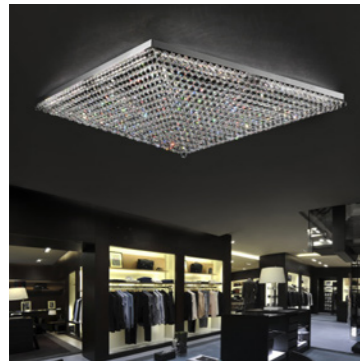

VE 809/PL12		Ceiling		CE
		TECHNICAL INFORMATION L 105 cm / 41.34" SP 105 cm / 41.34" H 35 cm / 13.78" W 60 kg / 132.27 lb	LIGHTING SYSTEM 12×E27×20 W max (not included).	DESCRIPTION Chrome plated metal frame, crystal pendants.
CRYSTALS CUT CRYSTAL PREMIUM CRYSTAL		PRICE (EXCL. VAT) € 10.110,00 € 33.580,00