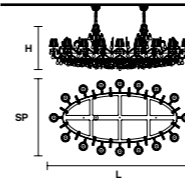

TECHNICAL INFORMATION	LIGHTING SYSTEM	VERSION	CRYSTALS	PRICE (EXCL. VAT)
	STANDARD LIGHTING			
L 150 cm / 59.06" SP 85 cm / 33.46" H 68 cm / 26.77" W 43 kg / 94.79 lb	12x E14x10 W max 12x E27x20 W max (not included). Triac Dimmable	VE 921/24 MT	HALF CUT GLASS CUT CRYSTAL PREMIUM CRYSTAL	€ 10.000,00 € 11.820,00 € 20.900,00
	INTEGRATED LED LIGHTING			
	24x LED source -56 W tot Control system: DMX On request Radio Control and Masiero Smart Light App only for RW version.	VE 921/24 RW/DW	HALF CUT GLASS CUT CRYSTAL PREMIUM CRYSTAL	€ 13.710,00 € 15.530,00 € 24.570,00

VE 921/32