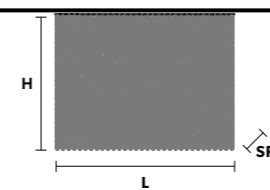

CUBO PL/LONG/F Ceiling **RECTANGULAR** €€

TECHNICAL INFORMATION	FINISHING	PENDANTS	CRYSTALS	PRICE (EXCL. VAT)
L 75 cm / 29.52"	G04 ●	TRANSPARENT	HALF CUT GLASS	€ 1.900,00
SP 12.5 cm / 4.92"			CUT CRYSTAL	€ 2.720,00
H 60 cm / 23.62"			PREMIUM CRYSTAL	€ 7.460,00
WW 9×E14×10 W		COLOURED	HALF CUT GLASS	€ 3.120,00
USA 9×E12×40 W <i>(not included)</i>			CUT CRYSTAL	€ 4.370,00