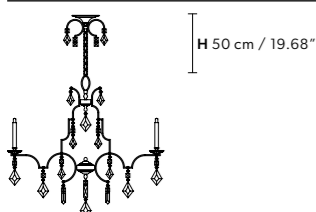

Standard chain/cable for all chandelier/suspension

Masiero Atelier

Pricelist

LIZZI 6+6

Chandelier

TECHNICAL INFORMATION	FINISHING	PRICE (EXCL. VAT)
Ø 105 cm / 41.34"	V13	€ 3.110,00
H 85 cm / 33.46"		
WW 12×G9×10 W max (not included)		
USA 12×G9×10 W max (not included)		