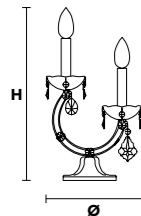

VE 944/TL2

TECHNICAL INFORMATION		LIGHTING SYSTEM	VERSION	CRYSTALS	PRICE (EXCL. VAT)
		STANDARD LIGHTING			CE
Ø	20 cm / 7.87"	2×E14×10 W max (not included). Triac Dimmable	VE 944/TL2 MT	HALF CUT GLASS	€ 230,00
H	35 cm / 13.78"			CUT CRYSTAL	€ 250,00
				PREMIUM CRYSTAL	€ 310,00
					VE 944/TL2 CG
					€ 290,00
		INTEGRATED LED LIGHTING			CE
		2×LED source – 8 W tot Control system: DMX On request Radio Control and Masiero Smart Light App only for RW version.	VE 944/TL2 RW/DW	HALF CUT GLASS	€ 570,00
				CUT CRYSTAL	€ 590,00
				PREMIUM CRYSTAL	€ 640,00