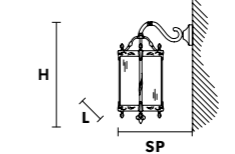

VE 1066 A3 Applique			CE
TECHNICAL INFORMATION	LIGHTING SYSTEM	DESCRIPTION	
L 20 cm / 7.87" SP 30 cm / 11.81" H 48 cm / 18.90" W 6 kg / 13.22 lb	3xE14x10 W max (not included).	Gold plated solid brass frame.	
PRICE (EXCL. VAT)			
€ 930,00