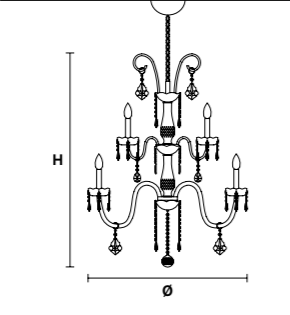

VE 874/A2

Chandelier

TECHNICAL INFORMATION	LIGHTING SYSTEM	DESCRIPTION
Ø 95 cm / 37.50"	24×E14×10 W max (not included).	Blown glass arm frame, crystal pendants.
H 110 cm / 43.30"		
W 34 kg / 74.95 lb		
CRYSTALS		PRICE (EXCL. VAT)
HALF CUT GLASS		€ 3.940,00
CUT CRYSTAL		€ 4.730,00
PREMIUM CRYSTAL		€ 10.810,00