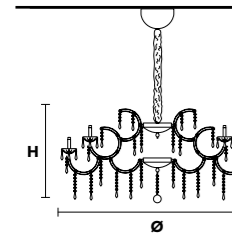

VE 980/24

TECHNICAL INFORMATION	LIGHTING SYSTEM	VERSION	CRYSTALS	PRICE (EXCL. VAT)
Ø 140 cm / 55.11" H 70 cm / 27.55" W 37 kg / 81.57 lb	STANDARD LIGHTING	VE 980/24 MT	HALF CUT GLASS CUT CRYSTAL PREMIUM CRYSTAL	€ 7.010,00 € 8.030,00 € 12.110,00
		VE 980/24 CG		€ 9.800,00
	INTEGRATED LED LIGHTING	VE 980/24 RW/DW	HALF CUT GLASS CUT CRYSTAL PREMIUM CRYSTAL	€ 10.720,00 € 11.740,00 € 15.780,00