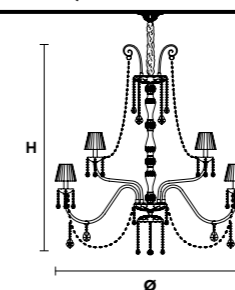

VE 873/24

Chandelier

TECHNICAL INFORMATION	LIGHTING SYSTEM	DESCRIPTION
Ø 145 cm / 57.10"	24×E14×10 W max (not included).	Blown glass arm frame, crystal pendants.
H 175 cm / 68.90"		
W 48 kg / 105.82 lb		
CRYSTALS		PRICE (EXCL. VAT)
HALF CUT GLASS		€ 10.180,00
CUT CRYSTAL		€ 11.790,00
PREMIUM CRYSTAL		€ 20.320,00