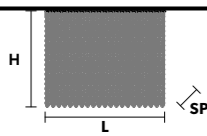

CUBO PL/SQUARE/LARGE 40 Ceiling **SQUARE** €€

TECHNICAL INFORMATION	FINISHING	PENDANTS	CRYSTALS	PRICE (EXCL. VAT)
L 50 cm / 19.68"	G04 ●	TRANSPARENT	HALF CUT GLASS	€ 1.880,00
SP 50 cm / 19.68"			CUT CRYSTAL	€ 2.630,00
H 40 cm / 15.74"			PREMIUM CRYSTAL	€ 6.960,00
WW 12×E14×10 W		COLOURED	HALF CUT GLASS	€ 3.010,00
USA 12×E12×40 W <i>(not included)</i>			CUT CRYSTAL	€ 4.200,00