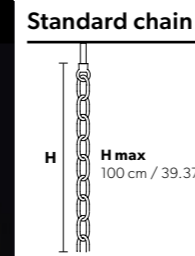

MT/CG		RW/DW	
MT Traditional version	CG Coloured glass version	RW RGB-W Led version	DW Dynamic White Led version
LIGHTING	Traditional E14 lightbulbs	LIGHTING	WHITE LED sources CRI>90
SIZE	With lampshades, overall diameter is 5 cm (2") larger than specified	RGB-W	each light 330 Nominal lm at 3000K
FRAME	MT Chrome or gold plated metal covered with transparent glass	DW	each light 490 Nominal lm at 4700K
	CG Painted metal covered with painted glass	SIZE	Same size as MT or CG
LAMP SHADES	MT Filo BRILL/12/GD	FRAME	Chrome or gold plated metal covered with transparent glass
	CG Organza ORG/14/...COLOUR	LAMP SHADES	No lampshades included
PENDANTS	MT Transparent glass or crystal	PENDANTS	Transparent glass or crystal
	CG Coloured glass		

VE 950/18

TECHNICAL INFORMATION		LIGHTING SYSTEM	VERSION	CRYSTALS	PRICE (EXCL. VAT)
	Ø 105 cm / 41.33" H 65 cm / 25.59" W 18 kg / 39.68 lb	STANDARD LIGHTING 18x E14x10 W max (not included). Triac Dimmable	VE 950/18 MT	HALF CUT GLASS	€ 4.380,00
				CUT CRYSTAL	€ 5.050,00
				PREMIUM CRYSTAL	€ 8.980,00
			VE 950/18 CG		€ 5.980,00
		INTEGRATED LED LIGHTING			€ 7.160,00
		18x LED source - 72 W tot Control system: DMX On request Radio Control and Masiero Smart Light App only for RW version.	VE 950/18 RW/DW	HALF CUT GLASS	€ 7.830,00
				CUT CRYSTAL	€ 11.730,00
				PREMIUM CRYSTAL	€ 11.730,00