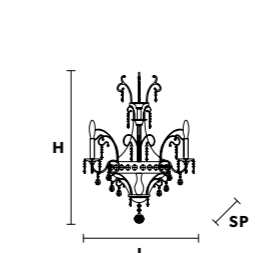

Applique

CE ENEC

TECHNICAL INFORMATION	LIGHTING SYSTEM	DESCRIPTION
L 60 cm / 23.62"	3×E14×10 W max (not included).	Gold plated metal frame, crystal pendants.
SP 32 cm / 12.60"		
H 90 cm / 35.43"		
W 7 kg / 15.43 lb		
CRYSTALS		PRICE (EXCL. VAT)
CUT CRYSTAL		€ 2.550,00
PREMIUM CRYSTAL		€ 3.000,00