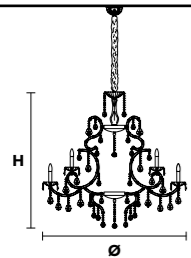

VE 998/18

TECHNICAL INFORMATION	LIGHTING SYSTEM	VERSION	CRYSTALS	PRICE (EXCL. VAT)
Ø 125 cm / 49.21" H 130 cm / 51.18" W 30 kg / 66.13 lb	STANDARD LIGHTING			
	18x E14x10 W max (not included). Triac Dimmable	VE 998/18 MT	HALF CUT GLASS CUT CRYSTAL PREMIUM CRYSTAL	€ 8.140,00 € 9.800,00 € 19.040,00
	INTEGRATED LED LIGHTING			
	18x LED source - 72 W tot Control system: DMX On request Radio Control and Masiero Smart Light App only for RW version.	VE 998/18 RW/DW	HALF CUT GLASS CUT CRYSTAL PREMIUM CRYSTAL	€ 10.920,00 € 12.580,00 € 21.800,00