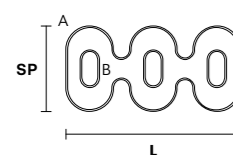

GALASSIA Q1 TPL

Ceiling

TECHNICAL INFORMATION	FINISHING	CRYSTALS	PRICE (EXCL. VAT)
L 461 cm / 181.49"	V98	HALF CUT GLASS	€ 38.590,00
SP 227 cm / 89.37"		CUT CRYSTAL	€ 50.280,00
H 100 cm / 39.37"		PREMIUM CRYSTAL	€ 152.110,00
W 220 kg / 485.01 lb			

LED x 276W CRI>95 3000K - 35535 Nominal lumen
Dimmable: 1-10V (1 x driver recessed)

- **A Outside H50**
  12 x Arch 125
  8 x Arch 50
  2 x Straight 100
- **B Inside H100**
  12 x Arch 50
  6 x Straight 50