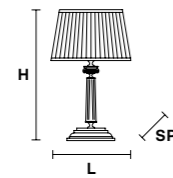

VE 1018 TL1 G Table lamp			CE
TECHNICAL INFORMATION	LIGHTING SYSTEM	DESCRIPTION	
L 25 cm / 9.84" SP 25 cm / 9.84" H 51 cm / 20.08"	1xE27x20 W max (not included).	Gold plated solid brass base. LAMP SHADES: IVORY PONGE	
PRICE (EXCL. VAT)			
			€ 620,00