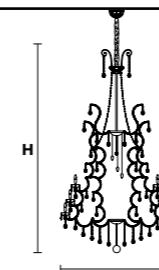

VE 911/45

TECHNICAL INFORMATION	LIGHTING SYSTEM	VERSION	CRYSTALS	PRICE (EXCL. VAT)
Ø 150 cm / 59.05" H 270 cm / 106.29" W 80 kg / 176.36 lb	STANDARD LIGHTING			
	45×E14×10 W max (not included). Triac Dimmable	VE 911/45 MT	HALF CUT GLASS CUT CRYSTAL PREMIUM CRYSTAL	€ 16.340,00 € 18.400,00 € 31.110,00
	INTEGRATED LED LIGHTING			
	45×LED source -168 W tot Control system: DMX On request Radio Control and Masiero Smart Light App only for RW version.	VE 911/45 RW/DW	HALF CUT GLASS CUT CRYSTAL PREMIUM CRYSTAL	€ 23.290,00 € 25.350,00 € 38.000,00