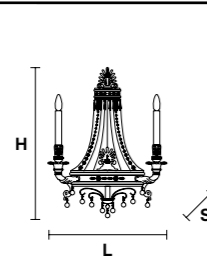

Applique

TECHNICAL INFORMATION	LIGHTING SYSTEM	DESCRIPTION
L 45 cm / 17.72"	3×E14×10 W max	Solid Brass gold plated frame, crystal pendants.
SP 25 cm / 9.84"	(not included).	
H 60 cm / 23.62"		
W 9 kg / 19.84 lb		
CRYSTALS		PRICE (EXCL. VAT)
CUT CRYSTAL		€ 2.380,00
PREMIUM CRYSTAL		€ 3.610,00