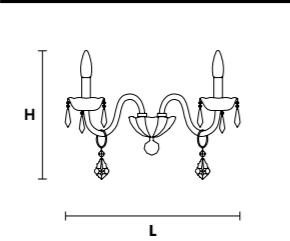

Applique

TECHNICAL INFORMATION	LIGHTING SYSTEM	DESCRIPTION
L 35 cm / 13.80"	2×E14×10 W max (not included).	Blown glass arm frame, crystal pendants.
SP 22 cm / 8.70"		
H 26 cm / 10.25"		
W 2 kg / 4.41 lb		
CRYSTALS		PRICE (EXCL. VAT)
HALF CUT GLASS		€ 430,00
CUT CRYSTAL		€ 460,00
PREMIUM CRYSTAL		€ 750,00