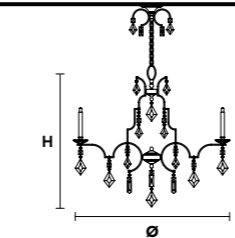

CHANDELIERS

LIZZI

Struttura in metallo con pendagli in cristallo colorato.

Metal frame with coloured crystal pendants.

Metallstruktur mit Behang aus farbigem Kristall.

Structure en métal avec pampilles en cristal coloré.

Estructura de metal con piezas colgantes en cristal de color.

МЕТАЛЛИЧЕСКИЙ КАРКАС С ПОДВЕСАМИ ИЗ ЦВЕТНОГО ХРУСТАЛЯ

这个灯具的结构是金属。而且这种系列也有彩色水晶的吊坠。

هيكل معدني مع دلايات من الكريستال الملون.

Standard finishings

V13
Beige e Oro
Ivory and Gold

Family

Standard chain/cable for all chandelier/suspension

Masiero Atelier

Pricelist

LIZZI 6+6

Chandelier

TECHNICAL INFORMATION	FINISHING	PRICE (EXCL. VAT)
Ø 105 cm / 41.34"	V13	€ 3.110,00
H 85 cm / 33.46"		
WW 12×G9×10 W max (not included)		
USA 12×G9×10 W max (not included)		

LIZZI 4+4

Chandelier

TECHNICAL INFORMATION	FINISHING	PRICE (EXCL. VAT)
Ø 90 cm / 35.43"	V13	€ 2.260,00
H 75 cm / 29.53"		
WW 8×G9×10 W max (not included)		
USA 8×G9×10 W max (not included)		

LIZZI 3+3

Chandelier

TECHNICAL INFORMATION	FINISHING	PRICE (EXCL. VAT)
Ø 75 cm / 29.53"	V13	€ 1.750,00
H 65 cm / 25.59"		
WW 6×G9×10 W max (not included)		
USA 6×G9×10 W max (not included)		

LIZZI S1

Suspension

TECHNICAL INFORMATION	FINISHING	PRICE (EXCL. VAT)
Ø 36 cm / 14.17"	V13	€ 520,00
H 53 cm / 20.86"		
WW 1×GU10×15 W max (not included)		
USA 1×GU10×15 W max (not included)		

LIZZI PL5

Ceiling

TECHNICAL INFORMATION	FINISHING	PRICE (EXCL. VAT)
Ø 70 cm / 27.56"	V13	€ 780,00
H 40 cm / 15.75"		
WW 5×E27×20 W max (not included)		
USA 5×E26×60 W max (not included)		

LIZZI PL3

Ceiling

TECHNICAL INFORMATION	FINISHING	PRICE (EXCL. VAT)
Ø 55 cm / 21.65"	V13	€ 620,00
H 40 cm / 15.75"		
WW 3×E27×20 W max (not included)		
USA 3×E26×60 W max (not included)		

LIZZI SPOT

Spot

TECHNICAL INFORMATION	FINISHING	PRICE (EXCL. VAT)
Ø 13 cm / 5.12"	V13	€ 150,00
H 12 cm / 4.72"		
1×GU10×15 W max (not included)