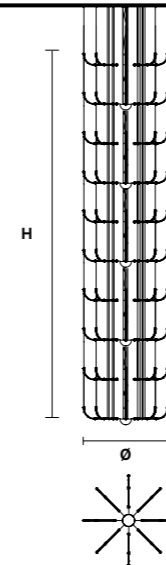

RAQAM P3 COMPOSITION - BASIC BATCH B X 5

TECHNICAL INFORMATION	
Ø	220 cm / 86.61"
H	946 cm / 372.44"
W	135 kg / 297.62 lb

480 LED LIGHTS - CRI > 90
3000 K - 720W- 93600 Nominal lm
Dimmable PUSH or DMX on request.

Fixing: 1 x central bracket
19 x single steel cables.

FINISHING	PRICE (EXCL. VAT)
G04	€ 32.780,00

G03-G14	€ 39.450,00

Each cup contains:
1 x driver
1 x control board

Any additional element
requires one additional
cup with driver and
control board.