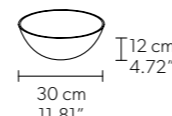

Each cup contains:
1 x drivers
1 x control boards