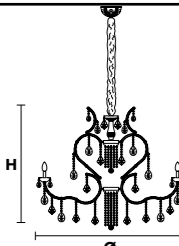

Standard chain

MT/CG

MT
Traditional version
CG
Coloured glass version

LIGHTING Traditional E14 lightbulbs
SIZE With lampshades, overall diameter is 5 cm (2") larger than specified
FRAME **MT** Chrome or gold plated metal covered with transparent glass
CG Painted metal covered with transparent glass
LAMP SHADES **MT** No lampshades included
CG No lampshades included
PENDANTS **MT** Transparent glass or crystal
CG Coloured glass

VE 927/12

TECHNICAL INFORMATION
Ø 85 cm / 33.46"
H 70 cm / 27.55"
W 25 kg / 55.11 lb

TECHNICAL INFORMATION	LIGHTING SYSTEM	VERSION	CRYSTALS	PRICE (EXCL. VAT)
	STANDARD LIGHTING			
	12×E14×10 W max (not included). Triac Dimmable	VE 927/12 MT	HALF CUT GLASS CUT CRYSTAL PREMIUM CRYSTAL	€ 3.310,00 € 3.580,00 € 5.900,00
		VE 927/12 CG		€ 4.140,00
	INTEGRATED LED LIGHTING			
	12×LED source -48 W tot Control system: DMX On request Radio Control and Masiero Smart Light App only for RW version.	VE 927/12 RW/DW	HALF CUT GLASS CUT CRYSTAL PREMIUM CRYSTAL	€ 5.350,00 € 5.620,00 € 7.920,00

VE 927/16

TECHNICAL INFORMATION
Ø 118 cm / 46.45"
H 84 cm / 33.07"
W 33 kg / 72.75 lb

TECHNICAL INFORMATION	LIGHTING SYSTEM	VERSION	CRYSTALS	PRICE (EXCL. VAT)
	STANDARD LIGHTING			
	16×E14×10 W max (not included). Triac Dimmable	VE 927/16 MT	HALF CUT GLASS CUT CRYSTAL PREMIUM CRYSTAL	€ 6.530,00 € 7.900,00 € 17.050,00
		VE 927/16 CG		€ 9.170,00
	INTEGRATED LED LIGHTING			
	16×LED source -64 W tot Control system: DMX On request Radio Control and Masiero Smart Light App only for RW version.	VE 927/16 RW/DW	HALF CUT GLASS CUT CRYSTAL PREMIUM CRYSTAL	€ 9.000,00 € 10.370,00 € 19.500,00