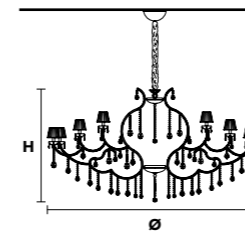

VE 996/48

TECHNICAL INFORMATION	LIGHTING SYSTEM	VERSION	CRYSTALS	PRICE (EXCL. VAT)
Ø 210 cm / 82.67" H 110 cm / 43.30" W 95 kg / 209.43 lb	STANDARD LIGHTING 48×E14×10 W max (not included). Triac Dimmable	VE 996/48 MT	HALF CUT GLASS CUT CRYSTAL PREMIUM CRYSTAL	€ 22.050,00 € 24.860,00 € 44.210,00
	INTEGRATED LED LIGHTING	VE 996/48 CG		€ 28.680,00
	48×LED source – 192 W tot Control system: DMX On request Radio Control and Masiero Smart Light App only for RW version.	VE 996/48 RW/DW	HALF CUT GLASS CUT CRYSTAL PREMIUM CRYSTAL	€ 29.470,00 € 32.280,00 € 51.550,00