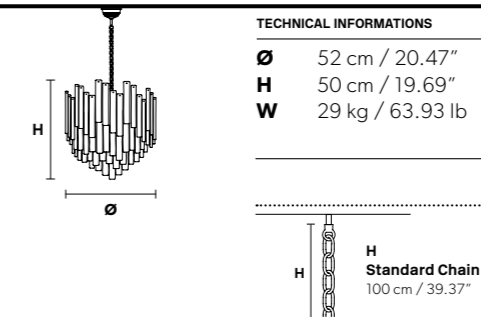

VE 1145 S6 Suspension CE 			
TECHNICAL INFORMATION	LIGHTING SYSTEM	DESCRIPTION	
Ø 52 cm / 20.47"	6×E27×20 W max (not included).	Painted metal frame, diffuser in hand made cast glass with "graniglia" finishing.	
H 50 cm / 19.69"			
W 29 kg / 63.93 lb			
PRICE (EXCL. VAT)			
€ 4.870,00