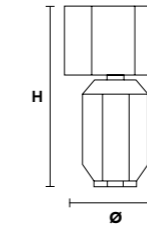

VE 1058 TL1

VE 1059 TL1 TRS

Table lamp

CE

TECHNICAL INFORMATION	LIGHTING SYSTEM	DESCRIPTION
Ø 29 cm / 11.40"	1xE27x20 W max (not included).	Hand made blown Murano glass base.
H 49 cm / 19.30"		
W 3 kg / 6.61 lb		

PRICE (EXCL. VAT)

€ 820,00