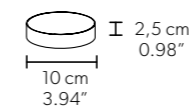

RAQAM N4 BASIC BATCH B - MODULO 4 X 16

TECHNICAL INFORMATION

L 100x305 cm / 39.37" x 18.89"
H 48 cm / 18.89"
W 26 kg / 57.32 lb

FINISHING

G04 ●

PRICE (EXCL. VAT)
€ 7.720,00

128 LED LIGHTS CRI > 90
3000 K - 192 W - 24960 Nominal lm
Dimmable PUSH or DMX on request.

G03-G14 ●●

€ 9.240,00

Fixing:

32 x single steel cables.
16 x main power supply
(1 driver + 1 control board recessed)

RAQAM N5 BASIC BATCH A - MODULO 1 X 16

TECHNICAL INFORMATION

L 450x260 cm / 177.16" x 102.36"
H 5 cm / 1.96"
W 52 kg / 114.64 lb

FINISHING

G04 ●

PRICE (EXCL. VAT)
€ 12.520,00

128 LED LIGHTS CRI > 90
3000 K - 192 W - 24960 Nominal lm
Dimmable PUSH or DMX on request.

G03-G14 ●●

€ 14.920,00

Fixing:

48 x single steel cables.
16 x main power supply
(1 driver + 1 control board recessed)

RAQAM N6 BASIC BATCH A - MODULO 1 X 8

TECHNICAL INFORMATION

L 369x290 cm / 145.27" x 114.17"
H 57 cm / 22.44"
W 27 kg / 59.52 lb

FINISHING

G04 ●

PRICE (EXCL. VAT)
€ 6.550,00

64 LED LIGHTS CRI > 90
3000 K - 96W - 12480 Nominal lm
Dimmable PUSH or DMX on request.

G03-G14 ●●

€ 7.760,00

Fixing:

16 x single steel cables.
8 x main power supply
(1 driver + 1 control board recessed)

RAQAM N6 BASIC BATCH B - MODULO 1 X 16

TECHNICAL INFORMATION

L 500x580 cm / 196.85" x 228.34"
H 57 cm / 22.44"
W 52 kg / 114.64 lb

FINISHING

G04 ●

PRICE (EXCL. VAT)
€ 12.400,00

128 LED LIGHTS CRI > 90
3000 K - 192 W - 24960- Nominal lm
Dimmable PUSH or DMX on request.

G03-G14 ●●

€ 14.810,00

Fixing:

32 x single steel cables.
16 x main power supply
(1 driver + 1 control board recessed)

RAQAM N7 BASIC BATCH A - MODULO 7 X 8

TECHNICAL INFORMATION

L 117 cm / 46.06"
SP 60 cm / 23.62"
H 50 cm / 19.68"
W 12 kg / 26.45 lb

FINISHING

G04 ●

PRICE (EXCL. VAT)
€ 3.020,00

48 LED x 72W CRI>90
3000 K - 9360 Nominal lm
DIMMABLE: PUSH + DMX on request.

G03-G14 ●●

€ 3.660,00

Fixing: