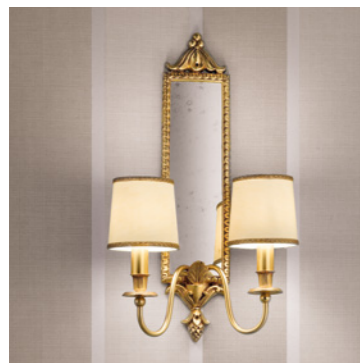

PRICE (EXCL. VAT)

€ 710,00

VE 1076 A2

Applique

CE

TECHNICAL INFORMATION		LIGHTING SYSTEM	DESCRIPTION
L	35 cm / 13.78"	2xE14x10 W max (not included).	Gold plated solid brass frame. Aged mirror included.
SP	18 cm / 7.09"		
H	60 cm / 23.62"		LAMPSHADES: SHA/14/IV-WH
W	4 kg / 8.81 lb		