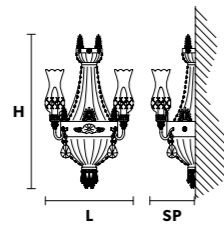

VE 827 A4

VE 827 PL8

Applique

TECHNICAL INFORMATION	LIGHTING SYSTEM	DESCRIPTION
L 45 cm / 17.72"	4×E14×10 W max (not included).	Solid Brass gold plated frame, crystal pendants.
SP 20 cm / 7.87"		
H 70 cm / 27.56"		
W 8 kg / 17.63 lb		
CRYSTALS	PRICE (EXCL. VAT)	
HALF CUT GLASS	€ 1.790,00	
CUT CRYSTAL	€ 2.040,00	
PREMIUM CRYSTAL	€ 2.690,00