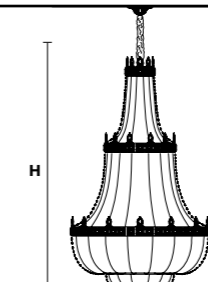

VE 829 66

Suspension