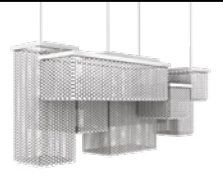

CUBO COMBO S150 RC

Suspension

TECHNICAL INFORMATION	FINISHING	PENDANTS	CRYSTALS	PRICE (EXCL. VAT)
L 75 cm / 29.52"	G04	TRANSPARENT	HALF CUT GLASS	€ 10.340,00
SP 150 cm / 59.05"			CUT CRYSTAL	€ 13.900,00
H 60 cm / 23.62"			PREMIUM CRYSTAL	€ 33.100,00
Composition				
A 2 x Cubo S/Long/J		COLOURED	HALF CUT GLASS	€ 15.420,00
B 1 x Cubo S/Long/L			CUT CRYSTAL	€ 21.180,00
C 2 x Cubo S/Long/M				
D 2 x Cubo S/Square/Medium/20				
E 1 x Cubo S/Square/Medium/40				
F 1 x Cubo S/Square/Medium/60				
WW 69x14x10 W (not included)				
USA 69x12x40 W (not included)