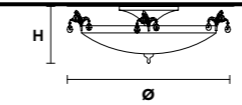

PRIMADONNA PL4

Ceiling

TECHNICAL INFORMATION	FINISHING	CRYSTALS	PRICE (EXCL. VAT)
Ø 70 cm / 27.56"	G01	CUT CRYSTAL	€ 940,00
H 25 cm / 9.84"		PREMIUM CRYSTAL	€ 1.120,00
WW 4×E27×20 W max	G03	CUT CRYSTAL	€ 990,00
USA 4×E26×60 W max (not included)*		PREMIUM CRYSTAL	€ 1.160,00

* bulb max Ø 4,5 cm