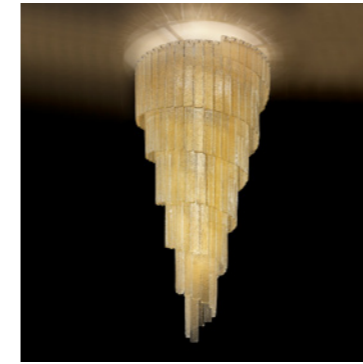

H Standard Chain
100 cm / 39.37"

VE 1146 A4 TECE CE (E)

Applique

TECHNICAL INFORMATION	LIGHTING SYSTEM	DESCRIPTION
L 26 cm / 10.25"	4×E14×10 W max (not included).	Painted metal frame, diffuser in hand made cast glass with "graniglia" finishing.
SP 14 cm / 5.55"		
H 70 cm / 27.56"		
W 12 kg / 26.45 lb		
PRICE (EXCL. VAT)		
€ 2.370,00		