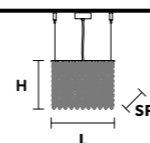

CUBO S/SQUARE/MEDIUM 20 Suspension ■ SQUARE

TECHNICAL INFORMATION	FINISHING	PENDANTS	CRYSTALS	PRICE (EXCL. VAT)
L 25 cm / 9.84"	G04 ●	TRANSPARENT	HALF CUT GLASS	€ 690,00
SP 25 cm / 9.84"			CUT CRYSTAL	€ 870,00
H 20 cm / 7.87"			PREMIUM CRYSTAL	€ 1.960,00
WW 4×E14×10 W		COLOURED	HALF CUT GLASS	€ 990,00
USA 4×E12×40 W (not included)			CUT CRYSTAL	€ 1.320,00