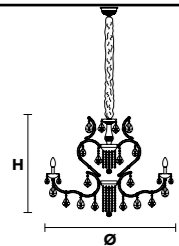

VE 927/12

TECHNICAL INFORMATION
Ø 85 cm / 33.46"
H 70 cm / 27.55"
W 25 kg / 55.11 lb

TECHNICAL INFORMATION	LIGHTING SYSTEM	VERSION	CRYSTALS	PRICE (EXCL. VAT)
	STANDARD LIGHTING			
	12×E14×10 W max (not included). Triac Dimmable	VE 927/12 MT	HALF CUT GLASS CUT CRYSTAL PREMIUM CRYSTAL	€ 3.310,00 € 3.580,00 € 5.900,00
		VE 927/12 CG		€ 4.140,00
	INTEGRATED LED LIGHTING			
	12×LED source -48 W tot Control system: DMX On request Radio Control and Masiero Smart Light App only for RW version.	VE 927/12 RW/DW	HALF CUT GLASS CUT CRYSTAL PREMIUM CRYSTAL	€ 5.350,00 € 5.620,00 € 7.920,00