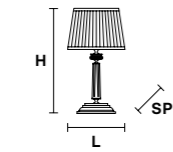

VE 1018 TL1 P Table lamp			CE
TECHNICAL INFORMATION	LIGHTING SYSTEM	DESCRIPTION	
L 17 cm / 6.69" SP 17 cm / 6.69" H 41 cm / 16.14"	1xE14x10 W max (not included).	Gold plated solid brass base. LAMP SHADES: IVORY PONGE	
PRICE (EXCL. VAT)			
			€ 460,00