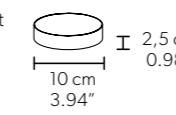

G03-G14 ●●

€ 15.210,00

Fixing: 1 x central bracket
35 x single steel cables.
The cup contains:
1 x driver
1 x control board