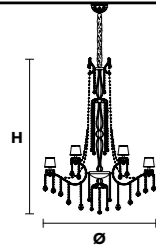

TECHNICAL INFORMATION	LIGHTING SYSTEM	VERSION	CRYSTALS	PRICE (EXCL. VAT)
Ø 95 cm / 37.40" H 130 cm / 51.18" W 20 kg / 44.09 lb	STANDARD LIGHTING			
	15×E14×10 W max (not included). Triac Dimmable	VE 987/15 MT	HALF CUT GLASS CUT CRYSTAL PREMIUM CRYSTAL	€ 5.460,00 € 6.180,00 € 13.760,00
	INTEGRATED LED LIGHTING			
	15×LED source – 60 W tot Control system: DMX On request Radio Control and Masiero Smart Light App only for RW version.	VE 987/15 RW/DW	HALF CUT GLASS CUT CRYSTAL PREMIUM CRYSTAL	€ 7.780,00 € 8.500,00 € 16.050,00

VE 987/18