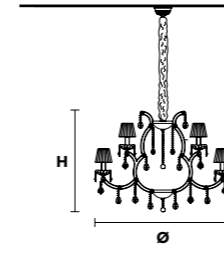

VE 933/12

TECHNICAL INFORMATION	LIGHTING SYSTEM	VERSION	CRYSTALS	PRICE (EXCL. VAT)
	STANDARD LIGHTING			
Ø 80 cm / 31.49" H 65 cm / 25.59" W 20 kg / 44.09 lb	12×E14×10 W max (not included). Triac Dimmable	VE 933/12 MT	HALF CUT GLASS CUT CRYSTAL PREMIUM CRYSTAL	€ 2.760,00 € 2.970,00 € 4.410,00
		VE 933/12 CG		€ 3.400,00
	INTEGRATED LED LIGHTING			
	12×LED source – 48 W tot Control system: DMX On request Radio Control and Masiero Smart Light App only for RW version.	VE 933/12 RW/DW	HALF CUT GLASS CUT CRYSTAL PREMIUM CRYSTAL	€ 4.610,00 € 4.820,00 € 6.240,00