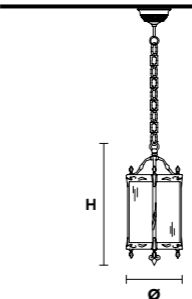

VE 1066 S4 Suspension			CE
TECHNICAL INFORMATION	LIGHTING SYSTEM	DESCRIPTION	
Ø 44 cm / 17.32" H 85 cm / 33.46" W 8 kg / 17.63 lb	4xE14x10 W max (not included).	Gold plated solid brass frame.	
PRICE (EXCL. VAT)			
			€ 3,400,00