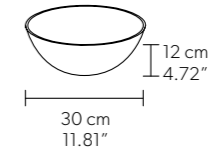

FINISHING	PRICE (EXCL. VAT)
G04	€ 32.780,00

G03-G14	€ 39.450,00

Each cup contains:
1 x driver
1 x control board

Any additional element
requires one additional
cup with driver and
control board.