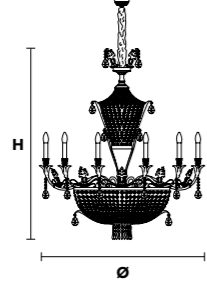

VE 803/13+6

VE 804/6+3+3

Suspension

TECHNICAL INFORMATION	LIGHTING SYSTEM	DESCRIPTION
Ø 100 cm / 39.37"	13×E14×10 W max	Solid Brass gold plated frame, crystal pendants.
H 130 cm / 51.18"	6×E27×20 W max (not included).	
W 35 kg / 77.16 lb		
CRYSTALS		PRICE (EXCL. VAT)
CUT CRYSTAL		€ 12.670,00
PREMIUM CRYSTAL		€ 17.060,00