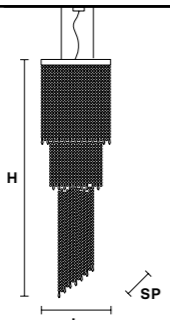

VE 818/16

Suspension

TECHNICAL INFORMATION	LIGHTING SYSTEM	DESCRIPTION
L 75 cm / 29.53"	16x E27x20 W max (not included).	Chrome plated metal frame, crystal pendants.
SP 75 cm / 29.53"		
H 200 cm / 78.74"		
W 50 kg / 110.23 lb		
CRYSTALS	PRICE (EXCL. VAT)	
HALF CUT GLASS	€ 7.780,00	
CUT CRYSTAL	€ 11.090,00	
PREMIUM CRYSTAL	€ 30.600,00