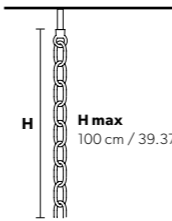

VE 915/48 RW/DW

HALF CUT GLASS
CUT CRYSTAL
PREMIUM CRYSTAL

€ 27.090,00
€ 29.600,00
€ 42.880,00

Standard chain

MT/CG

MT
Traditional version
CG
Coloured glass version

LIGHTING Traditional E14 lightbulbs
SIZE With lampshades, overall diameter is 5 cm (2") larger than specified
FRAME **MT** Chrome or gold plated metal covered with transparent glass
CG Painted metal covered with painted glass
LAMP SHADES **MT** No lampshades included
CG No lampshades included
PENDANTS **MT** Transparent glass or crystal
CG Coloured glass