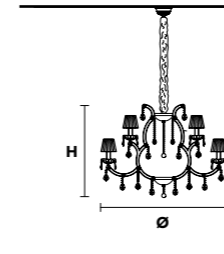

VE 933/15

TECHNICAL INFORMATION	LIGHTING SYSTEM	VERSION	CRYSTALS	PRICE (EXCL. VAT)
	STANDARD LIGHTING			
Ø 80 cm / 31.49" H 65 cm / 25.59" W 20 kg / 44.09 lb	15×E14×10 W max (not included). Triac Dimmable	VE 933/15 MT	HALF CUT GLASS CUT CRYSTAL PREMIUM CRYSTAL	€ 3.440,00 € 3.640,00 € 5.020,00
		VE 933/15 CG		€ 4.170,00
	INTEGRATED LED LIGHTING			
	15×LED source – 40 W tot Control system: DMX On request Radio Control and Masiero Smart Light App only for RW version.	VE 933/15 RW/DW	HALF CUT GLASS CUT CRYSTAL PREMIUM CRYSTAL	€ 5.760,00 € 5.950,00 € 7.310,00