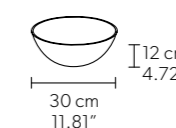

G03-G14 ●●

€ 8.240,00

Fixing: 1 x central bracket
19 x single steel cables.
The cup contains:
1 x driver
1 x control board