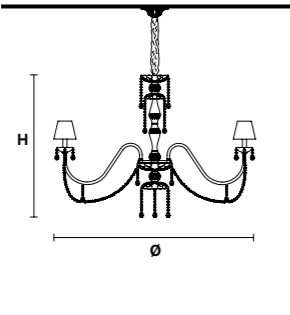

VE 875/12

Chandelier

TECHNICAL INFORMATION	LIGHTING SYSTEM	DESCRIPTION
Ø 120 cm / 47.30"	12×E14×10 W max (not included).	Blown glass arm frame, crystal pendants.
H 120 cm / 47.30"		
W 25 kg / 55.11 lb		
CRYSTALS		PRICE (EXCL. VAT)
HALF CUT GLASS		€ 5.310,00
CUT CRYSTAL		€ 6.440,00
PREMIUM CRYSTAL		€ 13.010,00