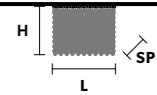

CUBO PL/SQUARE/MEDIUM 20 Ceiling **SQUARE** €€

TECHNICAL INFORMATION	FINISHING	PENDANTS	CRYSTALS	PRICE (EXCL. VAT)
L 25 cm / 9.84"	G04 ●	TRANSPARENT	HALF CUT GLASS	€ 630,00
SP 25 cm / 9.84"			CUT CRYSTAL	€ 810,00
H 20 cm / 7.87"			PREMIUM CRYSTAL	€ 1.890,00
WW 4×E14×10 W		COLOURED	HALF CUT GLASS	€ 910,00
USA 4×E12×40 W <i>(not included)</i>			CUT CRYSTAL	€ 1.270,00