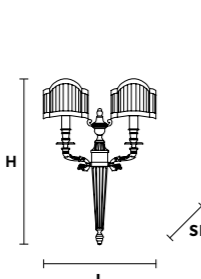

Applique

TECHNICAL INFORMATION	LIGHTING SYSTEM	DESCRIPTION
L 40 cm / 15.75"	2×E14×10 W max (not included).	Gold plated solid brass frame.
SP 18 cm / 7.09"		LAMPSHADES: PONGÉ
H 70 cm / 27.56"		
W 3 kg / 6.61 lb		

PRICE (EXCL. VAT)
€ 760,00