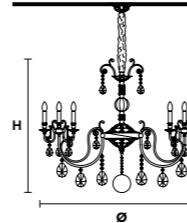

ZAIRA 18

Chandelier

TECHNICAL INFORMATION
Ø 125 cm / 49.21"
H 90 cm / 35.43"

FINISHING

G03

● HALF CUT GLASS
CUT CRYSTAL
PREMIUM CRYSTAL

PRICE (EXCL. VAT)

€ 8.030,00
€ 8.530,00
€ 10.210,00

WW 18×E14×10 W max
USA 18×E12×40 W max
(not included)