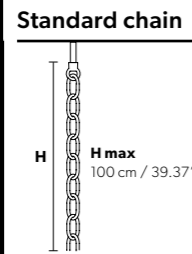

VE 933/24

TECHNICAL INFORMATION	LIGHTING SYSTEM	VERSION	CRYSTALS	PRICE (EXCL. VAT)
	STANDARD LIGHTING			
Ø 120 cm / 47.24" H 110 cm / 43.30" W 45 kg / 99.20 lb	24×E14×10 W max (not included). Triac Dimmable	VE 933/24 MT	HALF CUT GLASS CUT CRYSTAL PREMIUM CRYSTAL	€ 7.540,00 € 8.400,00 € 14.310,00
		VE 933/24 CG		€ 9.680,00
	INTEGRATED LED LIGHTING			
	24×LED source – 96 W tot Control system: DMX On request Radio Control and Masiero Smart Light App only for RW version.	VE 933/24 RW/DW	HALF CUT GLASS CUT CRYSTAL PREMIUM CRYSTAL	€ 11.250,00 € 12.110,00 € 17.980,00

VE 933/50

TECHNICAL INFORMATION	LIGHTING SYSTEM	VERSION	CRYSTALS	PRICE (EXCL. VAT)
	STANDARD LIGHTING			
Ø 160 cm / 62.99" H 155 cm / 61.02" W 83 kg / 182.98 lb	50×E14×10 W max (not included). Triac Dimmable	VE 933/50 MT	HALF CUT GLASS CUT CRYSTAL PREMIUM CRYSTAL	€ 16.610,00 € 19.490,00 € 34.650,00
		VE 933/50 CG		€ 22.460,00
	INTEGRATED LED LIGHTING			
	50×LED source – 200W tot Control system: DMX On request Radio Control and Masiero Smart Light App only for RW version.	VE 933/50 RW/DW	HALF CUT GLASS CUT CRYSTAL PREMIUM CRYSTAL	€ 24.340,00 € 27.210,00 € 42.300,00