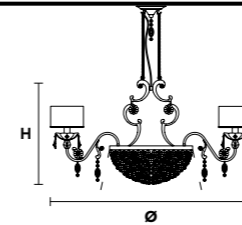

Masiero Atelier

Pricelist

ROSEMERY 12

Chandelier

TECHNICAL INFORMATION	SHADE	FINISHING	PRICE (EXCL. VAT)
Ø 105 cm / 41.34"	SAT/17/ECRU	V13-V97	€ 3.610,00
H 55 cm / 21.65"	SAT/17/WH		
WW 16×E14×10 W max			
USA 16×E12×40 W max (not included)