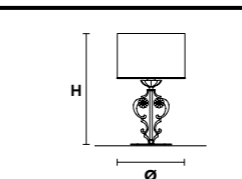

ROSEMERY TL1G

Table lamp

TECHNICAL INFORMATION	SHADE	FINISHING	PRICE (EXCL. VAT)
Ø 33 cm / 12.99"	SAT/33/ECRU	V13-V97	€ 480,00
H 54 cm / 21.26"	SAT/33/WH		
WW 1×E27×20 W max			
USA 1×E26×60 W max (not included)			

Ⓜ : For the US market, refer to the relevant price list.

Ⓜ : For the US market, refer to the relevant price list.