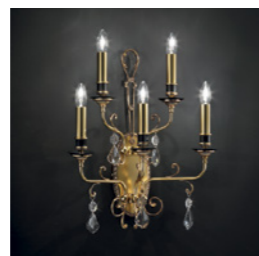

CHANDELIERS

ODESSA

Telaio in metallo e fusione di ottone. Pendagli in cristallo trasparente.

Metal frame and cast brass. Transparent Crystal pendants.

Metallrahmen und Messingguss. Kristallanhänger.

Structure en métal et fusion de laiton. Pendentifs en cristal transparent.

Estructura de metal y fundición de latón. Piezas colgantes de cristal transparente.

МЕТАЛЛИЧЕСКИЙ КАРКАС И ЛАТУННОЕ ЛИТЬЕ. ХРУСТАЛЬНЫЕ ПОДВЕСЫ

这个灯具的结构是金属跟黄铜铸件。而且这种系列也有透明的水晶吊坠。

إطار معدني وصب نحاس أصفر. دلايات من الكريستال الشفاف

Finishings

Family

Applique

Standard chain for all chandeliers

Ⓜ : For the US market, refer to the relevant price list.

Masiero Atelier

Pricelist

ODESSA 18+9 175

Chandelier

TECHNICAL INFORMATION	
Ø	150 cm / 59.05"
H	175 cm / 68.89"
WW	27×E14×10 W max
USA	27×E12×40 W max (not included)

FINISHING		PRICE (EXCL. VAT)	
G03 - G20	● HALF CUT GLASS CUT CRYSTAL PREMIUM CRYSTAL	€ 20.320,00 € 22.280,00 € 31.110,00	
	● G21	● HALF CUT GLASS CUT CRYSTAL PREMIUM CRYSTAL	€ 18.190,00 € 19.930,00 € 28.090,00

ODESSA 18 175

Chandelier

TECHNICAL INFORMATION	
Ø	150 cm / 59.05"
H	175 cm / 68.89"
WW	18×E14×10 W max
USA	18×E12×40 W max (not included)

FINISHING		PRICE (EXCL. VAT)	
G03 - G20	● HALF CUT GLASS CUT CRYSTAL PREMIUM CRYSTAL	€ 17.060,00 € 18.660,00 € 26.190,00	
	● G21	● HALF CUT GLASS CUT CRYSTAL PREMIUM CRYSTAL	€ 15.250,00 € 16.700,00 € 23.650,00

ODESSA 12 155

Chandelier

TECHNICAL INFORMATION	
Ø	120 cm / 47.24"
H	155 cm / 61.02"
WW	12×E14×10 W max
USA	12×E12×40 W max (not included)

FINISHING		PRICE (EXCL. VAT)	
G03 - G20	● HALF CUT GLASS CUT CRYSTAL PREMIUM CRYSTAL	€ 10.760,00 € 11.740,00 € 17.320,00	
	● G21	● HALF CUT GLASS CUT CRYSTAL PREMIUM CRYSTAL	€ 9.620,00 € 10.500,00 € 15.620,00

ODESSA 8 100

Chandelier