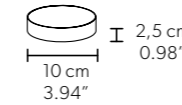

FINISHING	PRICE (EXCL. VAT)
G04	€ 32.780,00

G03-G14	€ 39.450,00

Each cup contains:
1 x driver
1 x control board

Any additional element
requires one additional
cup with driver and
control board.