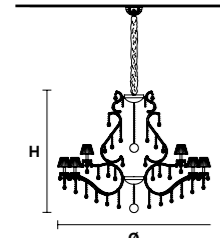

VE 903/15

TECHNICAL INFORMATION

Ø 90 cm / 35.43"
H 70 cm / 27.55"
W 30 kg / 66.13 lb

LIGHTING SYSTEM

STANDARD LIGHTING
15×E14×10 W max (not included).
Triac Dimmable

VERSION

VE 903/15 MT
VE 903/15 CG

CRYSTALS

HALF CUT GLASS
CUT CRYSTAL
PREMIUM CRYSTAL

PRICE (EXCL. VAT)

€ 4.700,00
€ 5.470,00
€ 8.130,00
€ 6.290,00

INTEGRATED LED LIGHTING

15×LED source – 60 W tot
Control system: DMX
On request Radio Control and Masiero Smart Light App only for RW version.

VE 903/15 RW/DW

HALF CUT GLASS
CUT CRYSTAL
PREMIUM CRYSTAL

€ 7.010,00
€ 7.790,00
€ 10.420,00

VE 903/24

TECHNICAL INFORMATION

Ø 150 cm / 59.05"
H 120 cm / 47.24"
W 48 kg / 105.82 lb

LIGHTING SYSTEM

STANDARD LIGHTING
24×E14×10 W max (not included).
Triac Dimmable

VE 903/24 RW/DW

HALF CUT GLASS
CUT CRYSTAL
PREMIUM CRYSTAL

€ 11.510,00
€ 12.470,00
€ 20.780,00

VE 903/56

TECHNICAL INFORMATION

Ø 210 cm / 82.67"
H 180 cm / 70.86"
W 140 kg / 308.6 lb

LIGHTING SYSTEM

STANDARD LIGHTING
56×E14×10 W max (not included).
Triac Dimmable