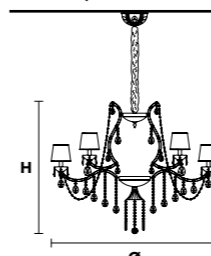

VE 991/24

TECHNICAL INFORMATION
Ø 140 cm / 55.11"
H 100 cm / 39.37"
W 30 kg / 66.13 lb

TECHNICAL INFORMATION	LIGHTING SYSTEM	VERSION	CRYSTALS	PRICE (EXCL. VAT)
	STANDARD LIGHTING			
	24×E14×10 W max (not included). Triac Dimmable	VE 991/24 MT	HALF CUT GLASS CUT CRYSTAL PREMIUM CRYSTAL	€ 6.680,00 € 8.290,00 € 15.630,00
		VE 991/24 CG		€ 9.790,00
	INTEGRATED LED LIGHTING			
	24×LED source – 96 W tot Control system: DMX On request Radio Control and Masiero Smart Light App only for RW version.	VE 991/24 RW/DW	HALF CUT GLASS CUT CRYSTAL PREMIUM CRYSTAL	€ 10.390,00 € 12.000,00 € 19.300,00