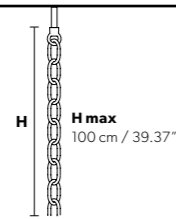

Standard chain

MT/CG

MT
Traditional version
CG
Coloured glass version

LIGHTING Traditional E14 lightbulbs
SIZE With lampshades, overall diameter is 5 cm (2") larger than specified
FRAME **MT** Chrome or gold plated metal covered with transparent glass
CG Painted metal covered with transparent glass
LAMP SHADES **MT** No lampshades included
CG No lampshades included
PENDANTS **MT** Transparent glass or crystal
CG Coloured glass