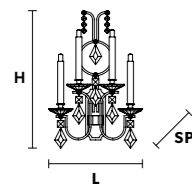

LIZZI A4

Applique

TECHNICAL INFORMATION	FINISHING	PRICE (EXCL. VAT)
L 32 cm / 12.60"	V13 ●	€ 600,00
SP 18 cm / 7.08"		
H 42 cm / 16.54"		
WW 4×G9×10 W max <i>(not included)</i>		
USA 4×G9×10 W max <i>(not included)</i>