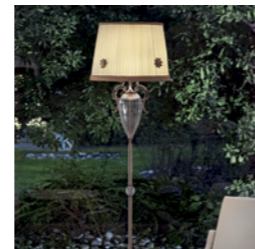

Finishings

G01
Brunito
Burnished

G03
Oro lucido
Shiny gold

Family

Chandelier

Ceiling

Applique

Table lamp