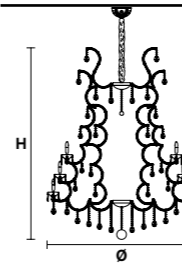

VE 910/42

TECHNICAL INFORMATION
Ø 150 cm / 59.05"
H 180 cm / 70.87"
W 70 kg / 154.32 lb

TECHNICAL INFORMATION	LIGHTING SYSTEM	VERSION	CRYSTALS	PRICE (EXCL. VAT)
	STANDARD LIGHTING			
	42×E14×10 W max (not included). Triac Dimmable	VE 910/42 MT	HALF CUT GLASS CUT CRYSTAL PREMIUM CRYSTAL	€ 14.720,00 € 16.560,00 € 28.020,00
		VE 910/42 CG		€ 17.940,00
	INTEGRATED LED LIGHTING			
	42×LED source -168 W tot Control system: DMX On request Radio Control and Masiero Smart Light App only for RW version.	VE 910/42 RW/DW	HALF CUT GLASS CUT CRYSTAL PREMIUM CRYSTAL	€ 21.210,00 € 23.050,00 € 34.450,00