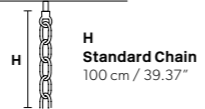

TECHNICAL INFORMATION	LIGHTING SYSTEM	DESCRIPTION
L 85 cm / 33.46"	8×E27×20 W max (not included).	Painted metal frame, diffuser in hand made cast glass with "graniglia" finishing.
SP 52 cm / 20.50"		
H 50 cm / 19.70"		
W 50 kg / 110.23 lb		
PRICE (EXCL. VAT)		
€ 9.600,00