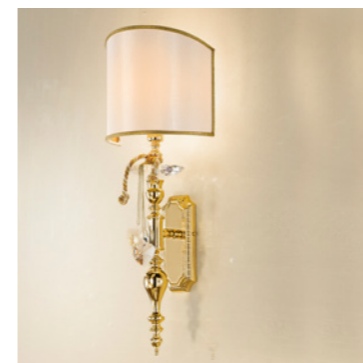

VE 1002 A1		Applique		CE
TECHNICAL INFORMATION		LIGHTING SYSTEM	DESCRIPTION	
L	20 cm / 7.87"	1xE14x10 W max (not included).	Gold plated solid brass base. LAMPSHADES: IVORY SHANTUNG	
SP	15 cm / 5.91"			
H	55 cm / 21.65"			
W	2.5 kg / 5.51 lb			
			PRICE (EXCL. VAT) € 460,00