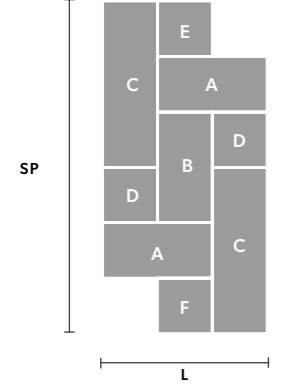

CUBO COMBO S150 RC

Suspension

TECHNICAL INFORMATION	FINISHING	PENDANTS	CRYSTALS	PRICE (EXCL. VAT)
L 75 cm / 29.52"	G04	TRANSPARENT	HALF CUT GLASS	€ 10.340,00
SP 150 cm / 59.05"			CUT CRYSTAL	€ 13.900,00
H 60 cm / 23.62"			PREMIUM CRYSTAL	€ 33.100,00
Composition				
A 2 x Cubo S/Long/J		COLOURED	HALF CUT GLASS	€ 15.420,00
B 1 x Cubo S/Long/L			CUT CRYSTAL	€ 21.180,00
C 2 x Cubo S/Long/M				
D 2 x Cubo S/Square/Medium/20				
E 1 x Cubo S/Square/Medium/40				
F 1 x Cubo S/Square/Medium/60				
WW 69x14x10 W (not included)				
USA 69x12x40 W (not included)