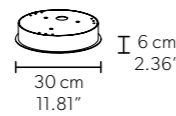

G03-G14 ●●

€ 17.540,00

Fixing: 1 x canopy
30 x single steel cables.
The canopy contains:
1 x driver