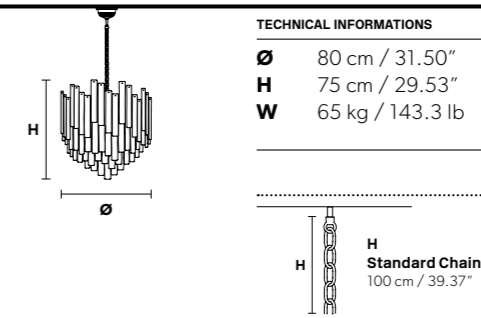

VE 1145 S14 Suspension CE 			
TECHNICAL INFORMATION	LIGHTING SYSTEM	DESCRIPTION	
Ø 80 cm / 31.50"	14×E27×20 W max (not included)	Painted metal frame, diffuser in hand made cast glass with "graniglia" finishing.	
H 75 cm / 29.53"			
W 65 kg / 143.3 lb			
PRICE (EXCL. VAT)			
€ 15.750,00