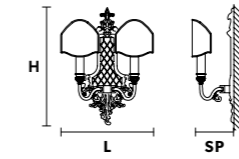

VE 1063 A2 Applique			CE
TECHNICAL INFORMATION	LIGHTING SYSTEM	DESCRIPTION	
L 30 cm / 11.81" SP 16 cm / 6.30" H 41 cm / 16.41" W 5 kg / 11.02 lb	2xE14x10 W max (not included).	Gold plated solid brass base. LAMP SHADES: IVORY SHANTUNG	
PRICE (EXCL. VAT)			
			€ 970,00