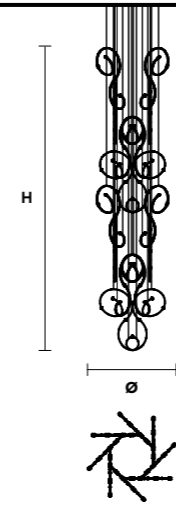

RAQAM R3 BASIC BATCH A - MODULO 1 X 16

TECHNICAL INFORMATION	
Ø	125 cm / 49.21"
H	530 cm / 208.66"
W	52 kg / 114.64 lb

FINISHING	
G04	

PRICE (EXCL. VAT)	
	€ 12.810,00

128 LED LIGHTS CRI>90
3000K - 192 W - 24960 Nominal lm
Dimmable PUSH or DMX on request.

FINISHING	
G03-G14	

PRICE (EXCL. VAT)	
	€ 15.200,00

Fixing:
16 x single steel cables.
8 x main power supply
(1 x driver + 1 x control board recessed)