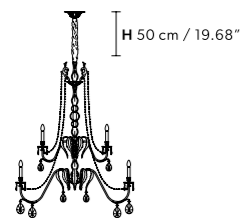

Family

Chandelier

Applique

Ceiling

Table lamp

Standard chain for all chandeliers

H 50 cm / 19.68"

H 50 cm / 19.68"