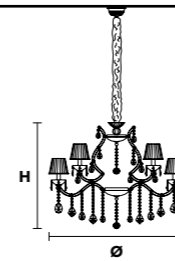

Standard chain	MT/CG	RW/DW
H max 100 cm / 39.37"	MT Traditional version CG Coloured glass version	RW RGB-W Led version DW Dynamic White Led version
	LIGHTING Traditional E14 lightbulbs SIZE With lampshades, overall diameter is 5 cm (2") larger than specified FRAME MT Chrome or gold plated metal covered with transparent glass CG Painted metal covered with painted glass LAMP SHADES MT Damask DAM-2BD/14/IV CG Organza ORG/14/...COLOUR PENDANTS MT Transparent glass or crystal CG Coloured glass	LIGHTING WHITE LED sources CRI>90 RGB-W each light 330 Nominal lm at 3000K DW each light 490 Nominal lm at 4700K SIZE Same size as MT or CG FRAME Chrome or gold plated metal covered with transparent glass LAMP SHADES No lampshades included PENDANTS Transparent glass or crystal

TECHNICAL INFORMATION	LIGHTING SYSTEM	VERSION	CRYSTALS	PRICE (EXCL. VAT)
Ø 85 cm / 33.46" H 100 cm / 39.37" W 25 kg / 55.11 lb	STANDARD LIGHTING 18×E14×10 W max (not included). Triac Dimmable	VE 992/18 MT	HALF CUT GLASS CUT CRYSTAL PREMIUM CRYSTAL	€ 4.950,00 € 6.170,00 € 11.920,00
	INTEGRATED LED LIGHTING	VE 992/18 CG		€ 7.190,00
	18×LED source – 72 W tot Control system: DMX On request Radio Control and Masiero Smart Light App only for RW version.	VE 992/18 RW/DW	HALF CUT GLASS CUT CRYSTAL PREMIUM CRYSTAL	€ 7.740,00 € 8.950,00 € 14.680,00