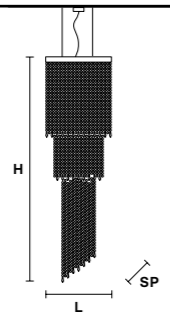

VE 814/16 75

Suspension

TECHNICAL INFORMATION	LIGHTING SYSTEM	DESCRIPTION
L 50 cm / 19.69"	12x E27x20 W max (not included).	Chrome plated metal frame, crystal pendants.
SP 50 cm / 19.69"		
H 170 cm / 66.93"		
W 28 kg / 61.72 lb		
CRYSTALS	PRICE (EXCL. VAT)	
HALF CUT GLASS	€ 5.150,00	
CUT CRYSTAL	€ 7.280,00	
PREMIUM CRYSTAL	€ 19.320,00