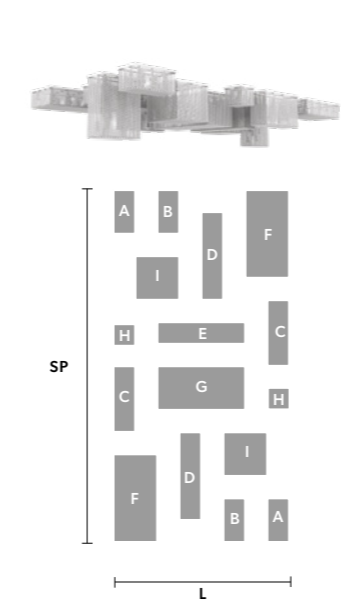

CUBO COMBO PL 16 200 RC Ceiling €€

TECHNICAL INFORMATION	FINISHING	PENDANTS	CRYSTALS	PRICE (EXCL. VAT)
L 200 cm / 78.74"	G04 ●	TRANSPARENT	HALF CUT GLASS	€ 27.590,00
SP 400 cm / 157.48"			CUT CRYSTAL	€ 37.610,00
H 60 cm / 23.62"			PREMIUM CRYSTAL	€ 95.950,00
A 2 x Cubo PL/Long/J		COLOURED	HALF CUT GLASS	€ 42.750,00
B 2 x Cubo PL/Long/L			CUT CRYSTAL	€ 59.200,00
C 2 x Cubo PL/Long/N				
D 2 x Cubo PL/Long/P				
E 1 x Cubo PL/Long/Q				
F 2 x Cubo PL/Long/S				
G 1 x Cubo PL/Long/T				
H 2 x Cubo PL/Square/Medium/20				
I 2 x Cubo PL/Square/Large/40				
WW 190×E14×10 W (not included)				
USA 190×E12×40 W (not included)