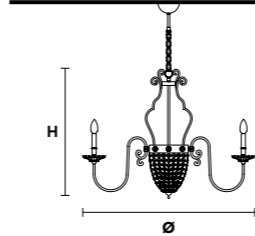

ELEGANTIA 8+1

Chandelier

TECHNICAL INFORMATIONS	SHADE	FINISHING	CRYSTALS	PRICE (EXCL. VAT)
Ø 85 cm / 33.46"	NO LAMP SHADES INCLUDED	G04-G06	HALF CUT GLASS	€ 1.800,00
H 65 cm / 25.60"			CUT CRYSTAL	€ 1.050,00
			PREMIUM CRYSTAL	€ 2.650,00
WW 8×E14×10 W max 1×E27×20 W max		G03-G05	HALF CUT GLASS	€ 1.980,00
USA 8×E12×40 W max 1×E26×60 W max (not included)			CUT CRYSTAL	€ 2.210,00
			PREMIUM CRYSTAL	€ 2.810,00