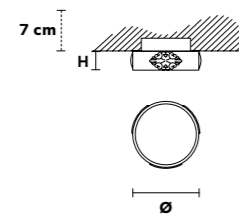

VE 1104

Ceiling

CE

TECHNICAL INFORMATION		LIGHTING SYSTEM	DESCRIPTION
Ø	10 cm / 3.94"	1xGU10x15 W max (not included).	Solid brass gold plated spot light. Bulbs not included. Hole Ø 2.37".
H	4 cm / 1.57"		
W	0.7 kg / 1.54 lb		

PRICE (EXCL. VAT)

€ 140,00