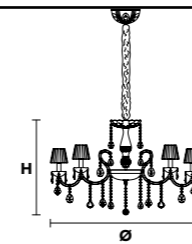

VE 975/16

TECHNICAL INFORMATION	LIGHTING SYSTEM	VERSION	CRYSTALS	PRICE (EXCL. VAT)
	STANDARD LIGHTING			
Ø 110 cm / 43.31"	16×E14×10 W max (not included). Triac Dimmable	VE 975/16 MT	HALF CUT GLASS	€ 4.430,00
H 70 cm / 27.55"			CUT CRYSTAL	€ 5.030,00
W 28 kg / 61.72 lb			PREMIUM CRYSTAL	€ 9.150,00
		VE 975/16 CG		€ 5.800,00
	INTEGRATED LED LIGHTING			
	16×LED source -64 W tot Control system: DMX On request Radio Control and Masiero Smart Light App only for RW version.	VE 975/16 RW/DW	HALF CUT GLASS	€ 6.900,00
			CUT CRYSTAL	€ 7.500,00
			PREMIUM CRYSTAL	€ 11.600,00