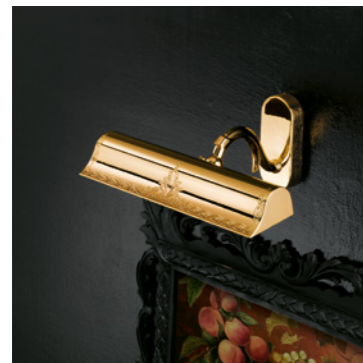

VE 860 A2 G		Applique		CE
TECHNICAL INFORMATION		LIGHTING SYSTEM	DESCRIPTION	
L	31 cm / 12.20"	2xE14x10 W max (not included).	Gold plated metal frame.	
SP	26 cm / 10.24"			
H	15 cm / 5.91"			
W	2.2 kg / 4.84 lb			
			PRICE (EXCL. VAT) € 400,00