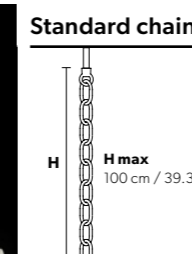

MT/CG		RW/DW	
	MT Traditional version		RW RGB-W Led version
	CG Coloured glass version		DW Dynamic White Led version
LIGHTING	Traditional E14 lightbulbs	LIGHTING	WHITE LED sources CRI>90
SIZE	With lampshades, overall diameter is 5 cm (2") larger than specified	RGB-W	each light 330 Nominal lm at 3000K
FRAME	MT Chrome or gold plated metal covered with transparent glass	DW	each light 490 Nominal lm at 4700K
	CG Painted metal covered with painted glass	SIZE	Same size as MT or CG
LAMP SHADES	MT Organza ORG/14/WH	FRAME	Chrome or gold plated metal covered with transparent glass
	CG Organza ORG/14/...COLOUR	LAMP SHADES	No lampshades included
PENDANTS	MT Transparent glass or crystal	PENDANTS	Transparent glass or crystal
	CG Coloured glass