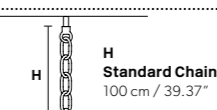

TECHNICAL INFORMATION	LIGHTING SYSTEM	DESCRIPTION
Ø 88 cm / 34.64 "	10×E14×10 W max (not included).	Blown glass arm frame, crystal pendants.
H 112 cm / 44.09 "		
W 19 kg / 41.88 lb		
CRYSTALS		PRICE (EXCL. VAT)
HALF CUT GLASS		€ 2.580,00
CUT CRYSTAL		€ 2.970,00
PREMIUM CRYSTAL		€ 6.250,00