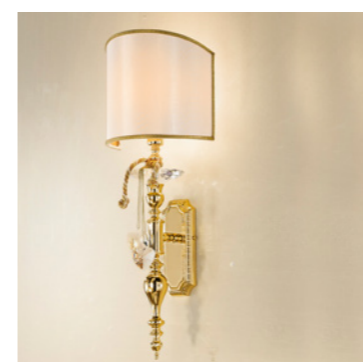

VE 1002 A1		Applique		CE
TECHNICAL INFORMATION		LIGHTING SYSTEM	DESCRIPTION	
L	20 cm / 7.87"	1xE14x10 W max (not included).	Gold plated solid brass base. LAMPSHADES: IVORY SHANTUNG	
SP	15 cm / 5.91"			
H	55 cm / 21.65"			
W	2.5 kg / 5.51 lb			
			PRICE (EXCL. VAT) € 460,00