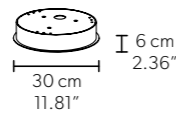

G03-G14 ●●

€ 11.910,00

Fixing: 1 x canopy
30 x single steel cables.
The canopy contains:
1 x driver