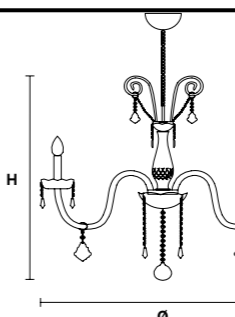

VE 874/5+5

Chandelier

TECHNICAL INFORMATION	LIGHTING SYSTEM	DESCRIPTION
Ø 88 cm / 34.64 "	8×E14×10 W max (not included).	Blown glass arm frame, crystal pendants.
H 76 cm / 29.92 "		
W 13 kg / 28.66 lb		
CRYSTALS		PRICE (EXCL. VAT)
HALF CUT GLASS		€ 2.010,00
CUT CRYSTAL		€ 2.430,00
PREMIUM CRYSTAL		€ 5.280,00