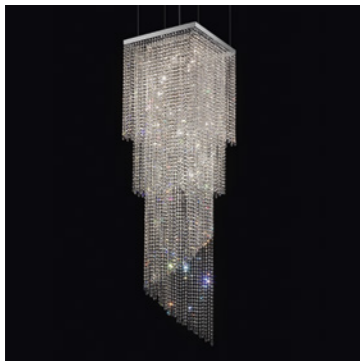

VE 811/S6 OV

Suspension

TECHNICAL INFORMATION	LIGHTING SYSTEM	DESCRIPTION
L 120 cm / 47.30"	6x E27x20 W max (not included).	Metal frame, crystal pendants.
SP 60 cm / 23.70"		
H 50 cm / 19.70"		
W 16 kg / 35.20 lb		
CRYSTALS	PRICE (EXCL. VAT)	
HALF CUT GLASS	€ 3.450,00	
CUT CRYSTAL	€ 5.160,00	
PREMIUM CRYSTAL	€ 15.990,00	

VE 814/12 50

Suspension

TECHNICAL INFORMATION	LIGHTING SYSTEM	DESCRIPTION
L 50 cm / 19.69"	12x E27x20 W max (not included).	Chrome plated metal frame, crystal pendants.
SP 50 cm / 19.69"		
H 170 cm / 66.93"		
W 28 kg / 61.72 lb		
CRYSTALS	PRICE (EXCL. VAT)	
HALF CUT GLASS	€ 5.150,00	
CUT CRYSTAL	€ 7.280,00	
PREMIUM CRYSTAL	€ 19.320,00	