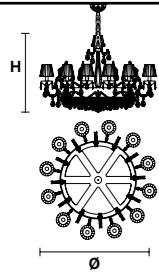

VE 923/18

TECHNICAL INFORMATION	LIGHTING SYSTEM	VERSION	CRYSTALS	PRICE (EXCL. VAT)
Ø 100 cm / 39.37" H 65 cm / 25.59" W 40 kg / 88.18 lb	STANDARD LIGHTING			
	12×E14×10 W max 6×E27×20 W max (not included). Triac Dimmable	VE 923/18 MT	HALF CUT GLASS CUT CRYSTAL PREMIUM CRYSTAL	€ 8.200,00 € 10.670,00 € 25.090,00
	INTEGRATED LED LIGHTING			
	18×LED source – 72 W tot Control system: DMX On request Radio Control and Masiero Smart Light App only for RW version.	VE 923/18 RW/DW	HALF CUT GLASS CUT CRYSTAL PREMIUM CRYSTAL	€ 10.980,00 € 13.450,00 € 27.850,00