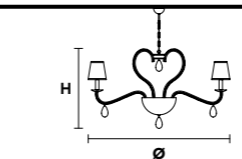

NOBLESSE 6

Chandelier

TECHNICAL INFORMATION	SHADE	FINISHING	PRICE (EXCL. VAT)
Ø 76 cm / 29.92"	SHA-BD/14/IV	V13-V97	€ 1.250,00
H 62 cm / 24.41"	SHA-BD/14/WH		
WW 6×E14×10 W max			
USA 6×E12×40 W max (not included)