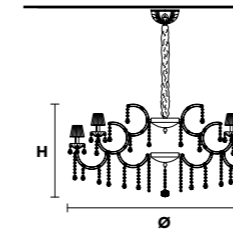

VE 981/24

TECHNICAL INFORMATION	LIGHTING SYSTEM	VERSION	CRYSTALS	PRICE (EXCL. VAT)
Ø 140 cm / 55.11" H 70 cm / 27.55" W 40 kg / 88.18 lb	STANDARD LIGHTING	VE 981/24 MT	HALF CUT GLASS CUT CRYSTAL PREMIUM CRYSTAL	€ 7.920,00 € 8.860,00 € 13.370,00
		VE 981/24 CG		€ 10.180,00
	INTEGRATED LED LIGHTING	VE 981/24 RW/DW	HALF CUT GLASS CUT CRYSTAL PREMIUM CRYSTAL	€ 11.630,00 € 12.570,00 € 17.040,00