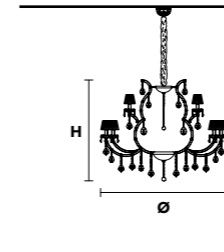

VE 933/12

TECHNICAL INFORMATION	LIGHTING SYSTEM	VERSION	CRYSTALS	PRICE (EXCL. VAT)
	STANDARD LIGHTING			
Ø 80 cm / 31.49" H 65 cm / 25.59" W 20 kg / 44.09 lb	12×E14×10 W max (not included). Triac Dimmable	VE 933/12 MT	HALF CUT GLASS CUT CRYSTAL PREMIUM CRYSTAL	€ 2.760,00 € 2.970,00 € 4.410,00
		VE 933/12 CG		€ 3.400,00
	INTEGRATED LED LIGHTING			
	12×LED source – 48 W tot Control system: DMX On request Radio Control and Masiero Smart Light App only for RW version.	VE 933/12 RW/DW	HALF CUT GLASS CUT CRYSTAL PREMIUM CRYSTAL	€ 4.610,00 € 4.820,00 € 6.240,00

VE 933/15

TECHNICAL INFORMATION	LIGHTING SYSTEM	VERSION	CRYSTALS	PRICE (EXCL. VAT)
	STANDARD LIGHTING			
Ø 80 cm / 31.49" H 65 cm / 25.59" W 20 kg / 44.09 lb	15×E14×10 W max (not included). Triac Dimmable	VE 933/15 MT	HALF CUT GLASS CUT CRYSTAL PREMIUM CRYSTAL	€ 3.440,00 € 3.640,00 € 5.020,00
		VE 933/15 CG		€ 4.170,00
	INTEGRATED LED LIGHTING			
	15×LED source – 40 W tot Control system: DMX On request Radio Control and Masiero Smart Light App only for RW version.	VE 933/15 RW/DW	HALF CUT GLASS CUT CRYSTAL PREMIUM CRYSTAL	€ 5.760,00 € 5.950,00 € 7.310,00

VE 933/24

TECHNICAL INFORMATION	LIGHTING SYSTEM	VERSION	CRYSTALS	PRICE (EXCL. VAT)
	STANDARD LIGHTING			
Ø 120 cm / 47.24" H 110 cm / 43.30" W 45 kg / 99.20 lb	24×E14×10 W max (not included). Triac Dimmable	VE 933/24 MT	HALF CUT GLASS CUT CRYSTAL PREMIUM CRYSTAL	€ 7.540,00 € 8.400,00 € 14.310,00
		VE 933/24 CG		€ 9.680,00
	INTEGRATED LED LIGHTING			
	24×LED source – 96 W tot Control system: DMX On request Radio Control and Masiero Smart Light App only for RW version.	VE 933/24 RW/DW	HALF CUT GLASS CUT CRYSTAL PREMIUM CRYSTAL	€ 11.250,00 € 12.110,00 € 17.980,00