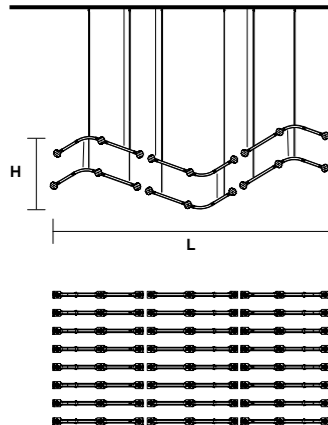

RAQAM R2 BASIC BATCH B – MODULO 5 X 48

TECHNICAL INFORMATION	
L	200 x 96cm / 78.74" x 37.79"
H	60 cm / 23.62"
W	62 kg / 136.68 lb

FINISHING	
G04	

PRICE (EXCL. VAT)	
	€ 17.700,00

288 LED LIGHTS CRI>90
3000K - 432 W - 56160 Nominal lm
Dimmable PUSH or DMX on request.

FINISHING	
G03-G14	

PRICE (EXCL. VAT)	
	€ 20.740,00

Fixing:
48 x single steel cables.
24 x main power supply
(3 x drivers + 3 x control boards recessed)