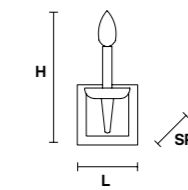

PRICE (EXCL. VAT)

€ 360,00

VE 1192 A1 P

Applique

CE

TECHNICAL INFORMATION	LIGHTING SYSTEM	DESCRIPTION
L 11 cm / 4.33"	1xE14x10 W max (not included).	Gold plated metal frame.
SP 14 cm / 5.51"		
H 24 cm / 9.44"		
W 1.5 kg / 3.30 lb		