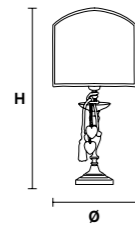

VE 1002 TL1 Table lamp			CE
TECHNICAL INFORMATION	LIGHTING SYSTEM	DESCRIPTION	
Ø 25 cm / 9.84" H 55 cm / 21.65"	1xE27x20 W max (not included).	Gold plated solid brass base. LAMP SHADES: IVORY SHANTUNG	
PRICE (EXCL. VAT)			
			€ 480,00