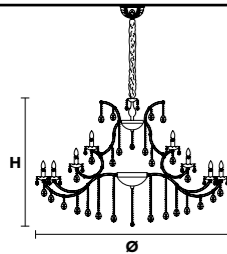

VE 917/15 RW/DW

HALF CUT GLASS
CUT CRYSTAL
PREMIUM CRYSTAL

€ 5.570,00
€ 6.070,00
€ 9.180,00

Standard chain

MT/CG

MT
Traditional version
CG
Coloured glass version

LIGHTING Traditional E14 lightbulbs
SIZE With lampshades, overall diameter is 5 cm (2") larger than specified
FRAME **MT** Chrome or gold plated metal covered with transparent glass
CG Painted metal covered with painted glass
LAMP SHADES **MT** No lampshades included
CG No lampshades included
PENDANTS **MT** Transparent glass or crystal
CG Coloured glass

VE 918/30

TECHNICAL INFORMATION	LIGHTING SYSTEM	VERSION	CRYSTALS	PRICE (EXCL. VAT)
	STANDARD LIGHTING			CE ENEC
Ø 100 cm / 39.37" H 90 cm / 35.43" W 28 kg / 61.72 lb	30×E14×10 W max (not included). Triac Dimmable	VE 918/30 MT	HALF CUT GLASS CUT CRYSTAL PREMIUM CRYSTAL	€ 4.680,00 € 6.290,00 € 11.890,00
		VE 918/30 CG		€ 7.270,00
	INTEGRATED LED LIGHTING			CE ENEC
	30×LED source -120 W tot Control system: DMX On request Radio Control and Masiero Smart Light App only for RW version.	VE 918/30 RW/DW	HALF CUT GLASS CUT CRYSTAL PREMIUM CRYSTAL	€ 9.310,00 € 10.930,00 € 16.480,00

VE 918/48

TECHNICAL INFORMATION	LIGHTING SYSTEM	VERSION	CRYSTALS	PRICE (EXCL. VAT)
	STANDARD LIGHTING			CE ENEC
Ø 165 cm / 64.96" H 110 cm / 43.30" W 50 kg / 110.23 lb	48×E14×10 W max (not included). Triac Dimmable	VE 918/48 MT	HALF CUT GLASS CUT CRYSTAL PREMIUM CRYSTAL	€ 13.130,00 € 14.730,00 € 25.190,00
		VE 918/48 CG		€ 17.100,00
	INTEGRATED LED LIGHTING			CE ENEC
	48×LED source -192 W tot Control system: DMX On request Radio Control and Masiero Smart Light App only for RW version.	VE 918/48 RW/DW	HALF CUT GLASS CUT CRYSTAL PREMIUM CRYSTAL	€ 20.550,00 € 22.140,00 € 32.530,00