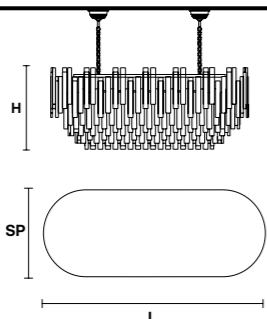

VE 1146 A4

Suspension

TECHNICAL INFORMATION	LIGHTING SYSTEM	DESCRIPTION
L 155 cm / 61.00"	20×E27×20 W max (not included).	Painted metal frame, diffuser in hand made cast glass with "graniglia" finishing.
SP 52 cm / 20.50"		
H 50 cm / 19.70"		
W 95 kg / 209.44 lb		
PRICE (EXCL. VAT)		
€ 17.610,00