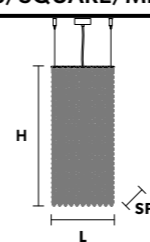

CUBO S/SQUARE/MEDIUM 60 Suspension ■ SQUARE

TECHNICAL INFORMATION	FINISHING	PENDANTS	CRYSTALS	PRICE (EXCL. VAT)
L 25 cm / 9.84"	G04 ●	TRANSPARENT	HALF CUT GLASS	€ 1.220,00
SP 25 cm / 9.84"			CUT CRYSTAL	€ 1.680,00
H 60 cm / 23.62"			PREMIUM CRYSTAL	€ 4.450,00
WW 8×E14×10 W		COLOURED	HALF CUT GLASS	€ 1.930,00
USA 8×E12×40 W (not included)			CUT CRYSTAL	€ 2.700,00