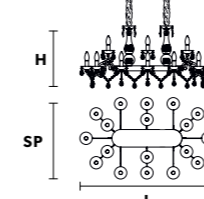

TECHNICAL INFORMATION		LIGHTING SYSTEM	VERSION	CRYSTALS	PRICE (EXCL. VAT)
		STANDARD LIGHTING			CE
L	107 cm / 42.12"	18×E14×10 W max (not included). Triac Dimmable	VE 945/18 MT	HALF CUT GLASS	€ 3.340,00
SP	65 cm / 25.59"			CUT CRYSTAL	€ 3.530,00
H	45 cm / 17.71"			PREMIUM CRYSTAL	€ 5.750,00
W	25 kg / 55.11 lb				
					VE 945/18 CG
					€ 4.110,00
		INTEGRATED LED LIGHTING			CE
		18×LED source – 72 W tot Control system: DMX On request Radio Control and Masiero Smart Light App only for RW version.	VE 945/18 RW/DW	HALF CUT GLASS	€ 6.120,00
				CUT CRYSTAL	€ 6.310,00
				PREMIUM CRYSTAL	€ 8.510,00