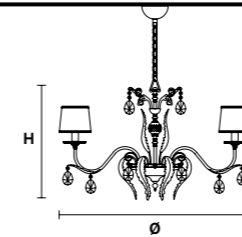

ACANTIA 8

Chandelier

TECHNICAL INFORMATIONS	SHADE	FINISHING	CRYSTALS	PRICE (EXCL. VAT)
Ø 85 cm / 33.46" H 50 cm / 19.68"	DAM/14/WH DAM/14/BK	V95-V90	CUT CRYSTAL PREMIUM CRYSTAL	€ 2.240,00 € 2.770,00
WW 8×E14×10 W max USA 8×E12×40 W max (not included)		G03+F01	CUT CRYSTAL PREMIUM CRYSTAL	€ 2.760,00 € 3.220,00