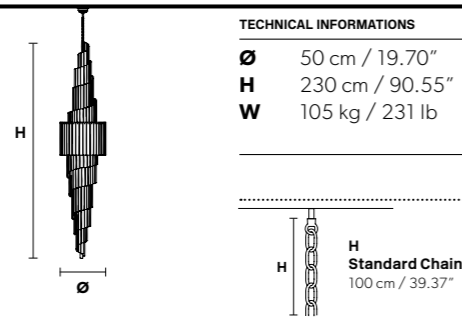

VE 1144 S20 Suspension CE 			
TECHNICAL INFORMATION	LIGHTING SYSTEM	DESCRIPTION	
Ø 50 cm / 19.70"	1×E14×10 W max 19×E27×20 W max (not included)	Painted metal frame, diffuser in hand made cast glass with "graniglia" finishing.	
H 230 cm / 90.55"			
W 105 kg / 231 lb			
PRICE (EXCL. VAT)			
€ 12.720,00