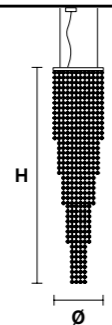

VE 892 S6

VE 892 S6 TRASP

Suspension

TECHNICAL INFORMATION	LIGHTING SYSTEM	DESCRIPTION
Ø 30 cm / 11.80" H 180 cm / 70.90" W 20 kg / 44.09 lb	6×E27×20 W max (not included).	Powder coated metal frame, only transparent glass pendants.
CRYSTALS		PRICE (EXCL. VAT)
HALF CUT GLASS		€ 3.820,00