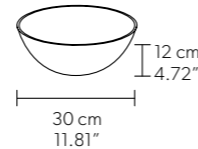

FINISHING	PRICE (EXCL. VAT)
G04	€ 30.020,00

G03-G14	€ 36.070,00

Each box contains:
1 x control board
1 x driver

Any additional element
requires one additional
cup with driver and
control board.