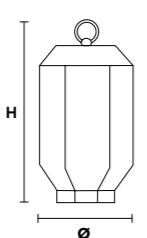

Table lamp

CE *

TECHNICAL INFORMATION	LIGHTING SYSTEM	DESCRIPTION
Ø 18 cm / 7.00"	1xE14x10 W max (not included).	Hand made blown Murano glass base.
H 35 cm / 13.80"		

PRICE (EXCL. VAT)

€ 550,00