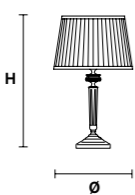

VE 1020 TL1 G Table lamp			CE
TECHNICAL INFORMATION	LIGHTING SYSTEM	DESCRIPTION	
Ø 30 cm / 11.81" H 54 cm / 21.26"	1xE27x20 W max (not included).	Gold plated solid brass base. LAMP SHADES: PON/30/IV	
PRICE (EXCL. VAT)			
			€ 590,00