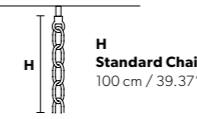

TECHNICAL INFORMATION	LIGHTING SYSTEM	DESCRIPTION
Ø 100 cm / 39.37"	12×E14×10 W max	Gold plated metal frame, crystal pendants.
H 100 cm / 39.37"	1×E27×20 W max (not included).	
W 26 kg / 57.32 lb		
CRYSTALS		PRICE (EXCL. VAT)
CUT CRYSTAL		€ 5.460,00
PREMIUM CRYSTAL		€ 8.500,00