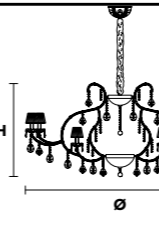

TECHNICAL INFORMATION	LIGHTING SYSTEM	VERSION	CRYSTALS	PRICE (EXCL. VAT)
	STANDARD LIGHTING			
Ø 120 cm / 47.24" H 75 cm / 29.52" W 30 kg / 66.13 lb	18×E14×10 W max (not included). Triac Dimmable	VE 935/18 MT	HALF CUT GLASS CUT CRYSTAL PREMIUM CRYSTAL	€ 4.910,00 € 5.510,00 € 9.670,00
		VE 935/18 CG		€ 6.490,00
	INTEGRATED LED LIGHTING			
	18×LED source – 72 W tot Control system: DMX On request Radio Control and Masiero Smart Light App only for RW version.	VE 935/18 RW/DW	HALF CUT GLASS CUT CRYSTAL PREMIUM CRYSTAL	€ 7.690,00 € 8.290,00 € 12.420,00

VE 935/30