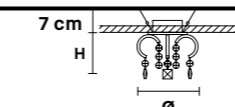

LIZZI SPOT

Spot

TECHNICAL INFORMATION	FINISHING	PRICE (EXCL. VAT)
Ø 13 cm / 5.12"	V13	€ 150,00
H 12 cm / 4.72"		
1×GU10×15 W max (not included)		

Ⓜ : For the US market, refer to the relevant price list.

Ⓜ : For the US market, refer to the relevant price list.