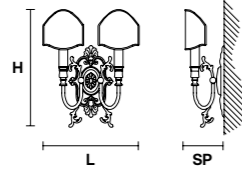

PRICE (EXCL. VAT)

€ 490,00

VE 1075 A2

Applique

CE

TECHNICAL INFORMATION		LIGHTING SYSTEM	DESCRIPTION
L	28 cm / 11.02"	2xE14x10 W max (not included).	Gold plated solid brass frame.
SP	12.5 cm / 4.92"		
H	33 cm / 12.99"		LAMPSHADES: IVORY SHANTUNG
W	3 kg / 6.61 lb		