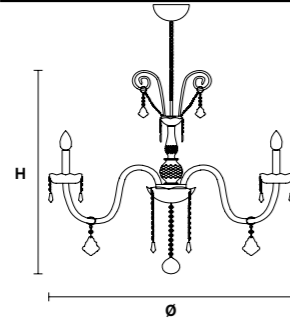

VE 874/16+8

Chandelier

TECHNICAL INFORMATION	LIGHTING SYSTEM	DESCRIPTION
Ø 103 cm / 40.55"	12×E14×10 W max (not included).	Blown glass arm frame, crystal pendants.
H 80 cm / 31.49"		
W 17 kg / 15.43 lb		
CRYSTALS		PRICE (EXCL. VAT)
HALF CUT GLASS		€ 2.700,00
CUT CRYSTAL		€ 3.060,00
PREMIUM CRYSTAL		€ 6.400,00