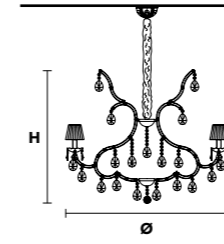

VE 959/12

TECHNICAL INFORMATION	LIGHTING SYSTEM	VERSION	CRYSTALS	PRICE (EXCL. VAT)
	STANDARD LIGHTING			
Ø 115 cm / 45.27"	12x E14x10 W max (not included). Triac Dimmable	VE 959/12 MT	HALF CUT GLASS	€ 5.220,00
H 95 cm / 37.40"			CUT CRYSTAL	€ 6.110,00
W 30 kg / 66.13 lb			PREMIUM CRYSTAL	€ 10.320,00
		VE 959/12 CG		€ 7.010,00
	INTEGRATED LED LIGHTING			
	12x LED source - 48 W tot Control system: DMX On request Radio Control and Masiero Smart Light App only for RW version.	VE 959/12 RW/DW	HALF CUT GLASS	€ 7.080,00
			CUT CRYSTAL	€ 7.960,00
			PREMIUM CRYSTAL	€ 12.160,00