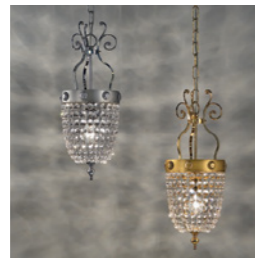

Suspension