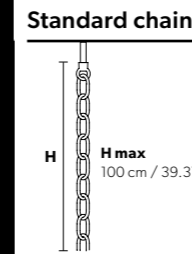

Standard chain	MT/CG	RW/DW
	MT Traditional version CG Coloured glass version	RW RGB-W Led version DW Dynamic White Led version
	LIGHTING Traditional E14 lightbulbs SIZE With lampshades, overall diameter is 5 cm (2") larger than specified FRAME MT Chrome or gold plated metal covered with transparent glass CG Painted metal covered with painted glass LAMP SHADES MT Organza ORG/14/RD CG Organza ORG/14/...COLOUR PENDANTS MT Transparent glass or crystal CG Coloured glass	LIGHTING WHITE LED sources CRI>90 RGB-W each light 330 Nominal lm at 3000K DW each light 490 Nominal lm at 4700K SIZE Same size as MT or CG FRAME Chrome or gold plated metal covered with transparent glass LAMP SHADES No lampshades included PENDANTS Transparent glass or crystal