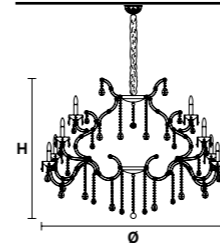

Standard chain

MT/CG

MT
Traditional version
CG
Coloured glass version

LIGHTING Traditional E14 lightbulbs
SIZE With lampshades, overall diameter is 5 cm (2") larger than specified
FRAME **MT** Chrome or gold plated metal covered with transparent glass
CG Painted metal covered with painted glass
LAMP SHADES **MT** No lampshades included
CG No lampshades included
PENDANTS **MT** Transparent glass or crystal
CG Coloured glass

VE 910/25

TECHNICAL INFORMATION
Ø 100 cm / 39.37"
H 75 cm / 29.52"
W 26 kg / 57.32 lb

TECHNICAL INFORMATION	LIGHTING SYSTEM	VERSION	CRYSTALS	PRICE (EXCL. VAT)
	STANDARD LIGHTING			
	25×E14×10 W max (not included). Triac Dimmable	VE 910/25 MT	HALF CUT GLASS CUT CRYSTAL PREMIUM CRYSTAL	€ 3.880,00 € 5.240,00 € 9.890,00
		VE 910/25 CG		€ 6.070,00
	INTEGRATED LED LIGHTING			
	25×LED source -100 W tot Control system: DMX On request Radio Control and Masiero Smart Light App only for RW version.	VE 910/25 RW/DW	HALF CUT GLASS CUT CRYSTAL PREMIUM CRYSTAL	€ 7.750,00 € 9.110,00 € 13.720,00

VE 910/32

TECHNICAL INFORMATION
Ø 125 cm / 49.21"
H 90 cm / 35.43"
W 40 kg / 88.18 lb

TECHNICAL INFORMATION	LIGHTING SYSTEM	VERSION	CRYSTALS	PRICE (EXCL. VAT)
	STANDARD LIGHTING			
	32×E14×10 W max (not included). Triac Dimmable	VE 910/32 MT	HALF CUT GLASS CUT CRYSTAL PREMIUM CRYSTAL	€ 6.720,00 € 7.490,00 € 12.180,00
		VE 910/32 CG		€ 8.680,00
	INTEGRATED LED LIGHTING			
	32×LED source -128 W tot Control system: DMX On request Radio Control and Masiero Smart Light App only for RW version.	VE 910/32 RW/DW	HALF CUT GLASS CUT CRYSTAL PREMIUM CRYSTAL	€ 11.660,00 € 12.430,00 € 17.070,00