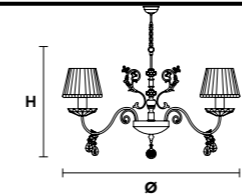

PRIMADONNA 5

Chandelier

TECHNICAL INFORMATION	SHADE	FINISHING	CRYSTALS	PRICE (EXCL. VAT)
Ø 70 cm / 27.56"	PON-BD/16/IV	G01	CUT CRYSTAL	€ 1.730,00
H 50 cm / 19.69"			PREMIUM CRYSTAL	€ 2.470,00
WW 5×E14×10 W max		G03	CUT CRYSTAL	€ 1.880,00
USA 5×E12×40 W max (not included)			PREMIUM CRYSTAL	€ 2.630,00