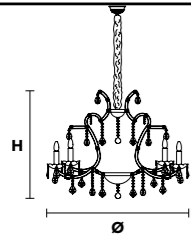

VE 934/12

TECHNICAL INFORMATION	LIGHTING SYSTEM	VERSION	CRYSTALS	PRICE (EXCL. VAT)
	STANDARD LIGHTING			
Ø 95 cm / 37.40" H 80 cm / 31.49" W 17 kg / 37.47 lb	12×E14×10 W max (not included). Triac Dimmable	VE 934/12 MT	HALF CUT GLASS CUT CRYSTAL PREMIUM CRYSTAL	€ 3.360,00 € 4.070,00 € 8.150,00
		VE 934/12 CG		€ 4.710,00
	INTEGRATED LED LIGHTING			
	12×LED source – 48 W tot Control system: DMX On request Radio Control and Masiero Smart Light App only for RW version.	VE 934/12 RW/DW	HALF CUT GLASS CUT CRYSTAL PREMIUM CRYSTAL	€ 5.210,00 € 5.920,00 € 9.990,00