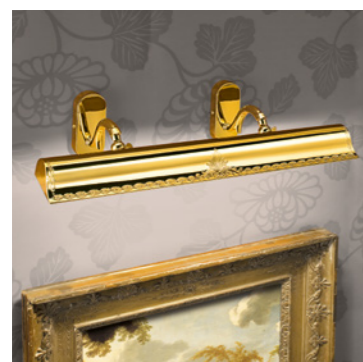

VE 860 A4		Applique		CE
TECHNICAL INFORMATION		LIGHTING SYSTEM	DESCRIPTION	
L	60 cm / 23.62"	4xG9x10 W max (not included).	Gold plated metal frame.	
SP	26 cm / 10.24"			
H	15 cm / 5.91"			
W	5 kg / 11 lb			
			PRICE (EXCL. VAT) € 840,00