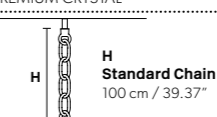

Chandelier

TECHNICAL INFORMATION	LIGHTING SYSTEM	DESCRIPTION
Ø 103 cm / 40.55"	12×E14×10 W max (not included).	Blown glass arm frame, crystal pendants.
H 80 cm / 31.49"		
W 17 kg / 15.43 lb		
CRYSTALS		PRICE (EXCL. VAT)
HALF CUT GLASS		€ 2.700,00
CUT CRYSTAL		€ 3.060,00
PREMIUM CRYSTAL		€ 6.400,00

Chandelier

TECHNICAL INFORMATION	LIGHTING SYSTEM	DESCRIPTION
Ø 95 cm / 37.50"	24×E14×10 W max (not included).	Blown glass arm frame, crystal pendants.
H 110 cm / 43.30"		
W 34 kg / 74.95 lb		
CRYSTALS		PRICE (EXCL. VAT)
HALF CUT GLASS		€ 3.940,00
CUT CRYSTAL		€ 4.730,00
PREMIUM CRYSTAL		€ 10.810,00

Applique

TECHNICAL INFORMATION	LIGHTING SYSTEM	DESCRIPTION
L 35 cm / 13.80"	2×E14×10 W max (not included).	Blown glass arm frame, crystal pendants.
SP 22 cm / 8.70"		
H 26 cm / 10.25"		
W 2 kg / 4.41 lb		
CRYSTALS		PRICE (EXCL. VAT)
HALF CUT GLASS		€ 430,00
CUT CRYSTAL		€ 460,00
PREMIUM CRYSTAL		€ 750,00

Applique

TECHNICAL INFORMATION	LIGHTING SYSTEM	DESCRIPTION
L 44 cm / 17.30"	3×E14×10 W max (not included).	Blown glass arm frame, crystal pendants.
SP 26 cm / 10.25"		
H 26 cm / 10.25"		
W 3 kg / 6.61 lb		
CRYSTALS		PRICE (EXCL. VAT)
HALF CUT GLASS		€ 520,00
CUT CRYSTAL		€ 580,00
PREMIUM CRYSTAL		€ 1.030,00

Chandelier

TECHNICAL INFORMATION	LIGHTING SYSTEM	DESCRIPTION
Ø 120 cm / 47.30"	12×E14×10 W max (not included).	Blown glass arm frame, crystal pendants.
H 120 cm / 47.30"		
W 25 kg / 55.11 lb		
CRYSTALS		PRICE (EXCL. VAT)
HALF CUT GLASS		€ 5.310,00
CUT CRYSTAL		€ 6.440,00
PREMIUM CRYSTAL		€ 13.010,00

Chandelier

TECHNICAL INFORMATION	LIGHTING SYSTEM	DESCRIPTION
Ø 145 cm / 57.09"	16×E14×10 W max (not included).	Blown glass arm frame, crystal pendants.
H 120 cm / 47.30"		
W 32 kg / 70.54 lb		
CRYSTALS		PRICE (EXCL. VAT)
HALF CUT GLASS		€ 6.140,00
CUT CRYSTAL		€ 7.480,00
PREMIUM CRYSTAL		€ 15.710,00

Applique