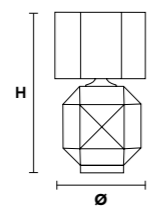

VE 1054 TL1 TRS

Table lamp

CE

TECHNICAL INFORMATION	LIGHTING SYSTEM	DESCRIPTION
Ø 23 cm / 9.00"	1xE27x20 W max (not included).	Hand made blown Murano glass base.
H 37 cm / 14.60"		
W 2.6 kg / 5.73 lb		

PRICE (EXCL. VAT)

€ 590,00