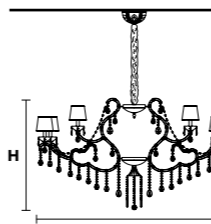

VE 991/36

TECHNICAL INFORMATION
Ø 165 cm / 64.96"
H 95 cm / 37.40"
W 50 kg / 110.23 lb

TECHNICAL INFORMATION	LIGHTING SYSTEM	VERSION	CRYSTALS	PRICE (EXCL. VAT)
	STANDARD LIGHTING			
	36×E14×10 W max (not included). Triac Dimmable	VE 991/36 MT	HALF CUT GLASS CUT CRYSTAL PREMIUM CRYSTAL	€ 11.310,00 € 12.380,00 € 22.620,00
		VE 991/36 CG		€ 14.130,00
	INTEGRATED LED LIGHTING			
	36×LED source – 144 W tot Control system: DMX On request Radio Control and Masiero Smart Light App only for RW version.	VE 991/36 RW/DW	HALF CUT GLASS CUT CRYSTAL PREMIUM CRYSTAL	€ 16.870,00 € 17.940,00 € 28.130,00