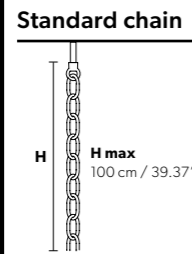

Standard chain	MT/CG	RW/DW
	MT Traditional version CG Coloured glass version	RW RGB-W Led version DW Dynamic White Led version
	LIGHTING Traditional E14 lightbulbs SIZE With lampshades, overall diameter is 5 cm (2") larger than specified FRAME MT Chrome or gold plated metal covered with transparent glass CG Painted metal covered with transparent glass LAMP SHADES MT Damask DAM/14/GD-GD CG Organza ORG/14/...COLOUR PENDANTS MT Transparent glass or crystal CG Coloured glass	LIGHTING WHITE LED sources CRI>90 RGB-W each light 330 Nominal lm at 3000K DW each light 490 Nominal lm at 4700K SIZE Same size as MT or CG FRAME Chrome or gold plated metal covered with transparent glass LAMP SHADES No lampshades included PENDANTS Transparent glass or crystal