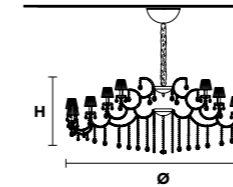

VE 981/60

TECHNICAL INFORMATION	LIGHTING SYSTEM	VERSION	CRYSTALS	PRICE (EXCL. VAT)
Ø 220 cm / 86.61" H 75 cm / 29.52" W 72 kg / 158.73 lb	STANDARD LIGHTING	VE 981/60 MT	HALF CUT GLASS CUT CRYSTAL PREMIUM CRYSTAL	€ 15.290,00 € 18.080,00 € 27.370,00
		VE 981/60 CG		€ 20.810,00
	INTEGRATED LED LIGHTING	VE 981/60 RW/DW	HALF CUT GLASS CUT CRYSTAL PREMIUM CRYSTAL	€ 24.560,00 € 27.350,00 € 36.550,00