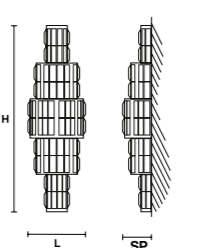

VE 764/S16

Applique

CCC TECSEE CE ENEC

TECHNICAL INFORMATION	LIGHTING SYSTEM	DESCRIPTION
L 22 cm / 8.65"	4×E14×10 W max (not included).	Metal frame and crystal pendants
SP 8 cm / 3.15"		
H 70 cm / 27.60"		
W 2 kg / 4.40 lb		
CRYSTALS		PRICE (EXCL. VAT)
CUT CRYSTAL		€ 790,00