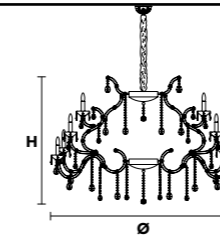

VE 988/48

TECHNICAL INFORMATION	LIGHTING SYSTEM	VERSION	CRYSTALS	PRICE (EXCL. VAT)
Ø 130 cm / 51.18" H 90 cm / 35.43" W 51 kg / 112.43 lb	STANDARD LIGHTING			
	48×E14×10 W max (not included). Triac Dimmable	VE 988/48 MT	HALF CUT GLASS CUT CRYSTAL PREMIUM CRYSTAL	€ 9.400,00 € 10.730,00 € 17.530,00
	INTEGRATED LED LIGHTING			
	48×LED source – 192 W tot Control system: DMX On request Radio Control and Masiero Smart Light App only for RW version.	VE 988/48 RW/DW	HALF CUT GLASS CUT CRYSTAL PREMIUM CRYSTAL	€ 16.820,00 € 18.150,00 € 24.880,00