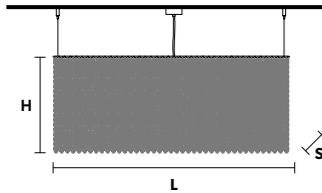

CUBO S/LONG/T

Suspension RECTANGULAR

TECHNICAL INFORMATION	FINISHING	PENDANTS	CRYSTALS	PRICE (EXCL. VAT)
L 100 cm / 39.37"	G04 ●	TRANSPARENT	HALF CUT GLASS	€ 3.140,00
SP 50 cm / 19.68"			CUT CRYSTAL	€ 4.350,00
H 40 cm / 15.74"			PREMIUM CRYSTAL	€ 11.400,00
WW 18×E14×10 W		COLOURED	HALF CUT GLASS	€ 4.970,00
USA 18×E12×40 W <i>(not included)</i>			CUT CRYSTAL	€ 6.900,00

Masiero Atelier

Pricelist

CUBO PL/SQUARE/SMALL 20 Ceiling SQUARE

TECHNICAL INFORMATION	FINISHING	PENDANTS	CRYSTALS	PRICE (EXCL. VAT)
L 12.5 cm / 4.92"	G04 ●	TRANSPARENT	HALF CUT GLASS	€ 310,00
SP 12.5 cm / 4.92"			CUT CRYSTAL	€ 380,00
H 20 cm / 7.87"			PREMIUM CRYSTAL	€ 820,00
WW 1×E14×10 W		COLOURED	HALF CUT GLASS	€ 410,00
USA 1×E12×40 W <i>(not included)</i>			CUT CRYSTAL	€ 560,00

CUBO PL/SQUARE/SMALL 40 Ceiling SQUARE

TECHNICAL INFORMATION	FINISHING	PENDANTS	CRYSTALS	PRICE (EXCL. VAT)
L 12.5 cm / 4.92"	G04 ●	TRANSPARENT	HALF CUT GLASS	€ 400,00
SP 12.5 cm / 4.92"			CUT CRYSTAL	€ 550,00
H 40 cm / 15.74"			PREMIUM CRYSTAL	€ 1.410,00
WW 1×E14×10 W		COLOURED	HALF CUT GLASS	€ 630,00
USA 1×E12×40 W <i>(not included)</i>			CUT CRYSTAL	€ 860,00

CUBO PL/SQUARE/SMALL 60 Ceiling SQUARE

TECHNICAL INFORMATION	FINISHING	PENDANTS	CRYSTALS	PRICE (EXCL. VAT)
L 12.5 cm / 4.92"	G04 ●	TRANSPARENT	HALF CUT GLASS	€ 540,00
SP 12.5 cm / 4.92"			CUT CRYSTAL	€ 760,00
H 60 cm / 23.62"			PREMIUM CRYSTAL	€ 2.030,00
WW 3×E14×10 W		COLOURED	HALF CUT GLASS	€ 850,00
USA 3×E12×40 W <i>(not included)</i>			CUT CRYSTAL	€ 1.230,00