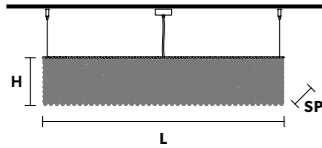

CUBO S/LONG/P

Suspension RECTANGULAR

TECHNICAL INFORMATION	FINISHING	PENDANTS	CRYSTALS	PRICE (EXCL. VAT)
L 100 cm / 39.37"	G04 ●	TRANSPARENT	HALF CUT GLASS	€ 1.670,00
SP 25 cm / 9.84"			CUT CRYSTAL	€ 2.230,00
H 20 cm / 7.87"			PREMIUM CRYSTAL	€ 5.290,00
WW 12×E14×10 W		COLOURED	HALF CUT GLASS	€ 2.470,00
USA 12×E12×40 W <i>(not included)</i>			CUT CRYSTAL	€ 3.410,00