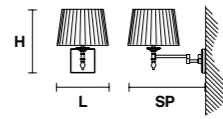

PRICE (EXCL. VAT)

€ 800,00

VE 1091 A1

Applique

CE

TECHNICAL INFORMATION		LIGHTING SYSTEM	DESCRIPTION
L	22 cm / 8.66"	1xE27x20 W max (not included).	Gold plated solid brass frame.
SP	48 cm / 18.90"		
H	30 cm / 11.81"		
W	3 kg / 6.61 lb		