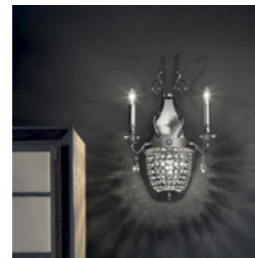

G04+G06
Cromo lucido+Cromo opaco
Shiny chrome+Matt chrome

Family

Chandelier

Suspension

Applique

Ceiling

Table lamp

Floor lamp