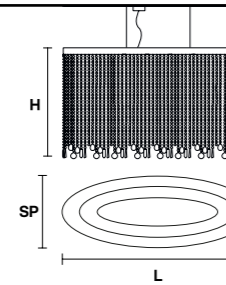

VE 814/12 50

Suspension

TECHNICAL INFORMATION	LIGHTING SYSTEM	DESCRIPTION
L 120 cm / 47.30"	6x E27x20 W max (not included).	Metal frame, crystal pendants.
SP 60 cm / 23.70"		
H 50 cm / 19.70"		
W 16 kg / 35.20 lb		
CRYSTALS	PRICE (EXCL. VAT)	
HALF CUT GLASS	€ 3.450,00	
CUT CRYSTAL	€ 5.160,00	
PREMIUM CRYSTAL	€ 15.990,00