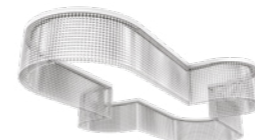

GALASSIA O3 SNG

Ceiling

TECHNICAL INFORMATION	FINISHING	CRYSTALS	PRICE (EXCL. VAT)
L 257 cm / 101.18"	V98	HALF CUT GLASS	€ 6.310,00
SP 156 cm / 61.41"		CUT CRYSTAL	€ 7.660,00
H 25 cm / 9.84"		PREMIUM CRYSTAL	€ 19.210,00
W 40 kg / 88.18 lb			

LED x 79,2W CRI>95 3000K - 10197 Nominal lumen
Dimmable: 1-10V (1 x driver recessed)

- 4 x Corner 20x20
- 4 x Straight 50
- 4 x Arch 50
- 4 x Arch 75