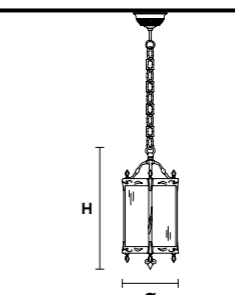

VE 1066 S4 Suspension			CE
TECHNICAL INFORMATION	LIGHTING SYSTEM	DESCRIPTION	
Ø 44 cm / 17.32" H 85 cm / 33.46" W 8 kg / 17.63 lb	4xE14x10 W max (not included).	Gold plated solid brass frame.	
PRICE (EXCL. VAT)			
€ 3,400,00