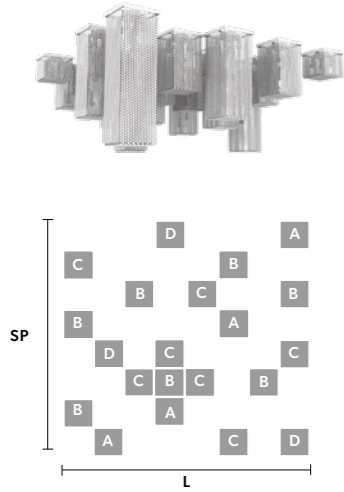

CUBO COMBO PL21 200 SQ Ceiling €€

TECHNICAL INFORMATION	FINISHING	PENDANTS	CRYSTALS	PRICE (EXCL. VAT)
L 200 cm / 78.74"	G04 ●	TRANSPARENT	HALF CUT GLASS	€ 21.300,00
SP 200 cm / 78.74"			CUT CRYSTAL	€ 29.450,00
H 80 cm / 31.49"			PREMIUM CRYSTAL	€ 77.450,00
A 4 X Cubo PL/Square/Medium/20		COLOURED	HALF CUT GLASS	€ 33.670,00
B 7 X Cubo PL/Square/Medium/40			CUT CRYSTAL	€ 46.910,00
C 7 X Cubo PL/Square/Medium/60				
D 3 X Cubo PL/Square/Medium/80				
WW 151×E14×10 W (not included)				
USA 151×E12×40 W (not included)