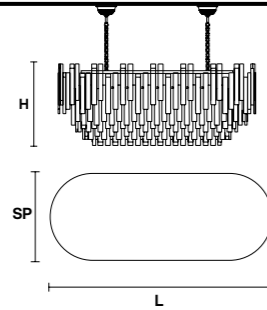

VE 1145 S8 OV

VE 1145 S14 OV

Suspension

TECHNICAL INFORMATION	LIGHTING SYSTEM	DESCRIPTION
L 85 cm / 33.46"	8×E27×20 W max (not included).	Painted metal frame, diffuser in hand made cast glass with "graniglia" finishing.
SP 52 cm / 20.50"		
H 50 cm / 19.70"		
W 50 kg / 110.23 lb		
PRICE (EXCL. VAT)		
€ 9.600,00