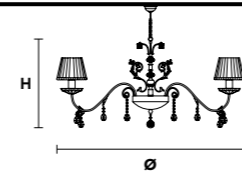

PRIMADONNA 8

Chandelier

TECHNICAL INFORMATION	SHADE	FINISHING	CRYSTALS	PRICE (EXCL. VAT)
Ø 85 cm / 33.46"	PON-BD/16/IV	G01	CUT CRYSTAL	€ 2.540,00
H 55 cm / 21.65"			PREMIUM CRYSTAL	€ 3.980,00
WW 8×E14×10 W max		G03	CUT CRYSTAL	€ 2.820,00
USA 8×E12×40 W max (not included)			PREMIUM CRYSTAL	€ 4.340,00