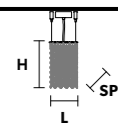

CUBO S/SQUARE/SMALL 20 Suspension ■ SQUARE

TECHNICAL INFORMATION	FINISHING	PENDANTS	CRYSTALS	PRICE (EXCL. VAT)
L 12.5 cm / 4.92"	G04 ●	TRANSPARENT	HALF CUT GLASS	€ 350,00
SP 12.5 cm / 4.92"			CUT CRYSTAL	€ 420,00
H 20 cm / 7.87"			PREMIUM CRYSTAL	€ 870,00
WW 1×E14×10 W		COLOURED	HALF CUT GLASS	€ 470,00
USA 1×E12×40 W (not included)			CUT CRYSTAL	€ 630,00