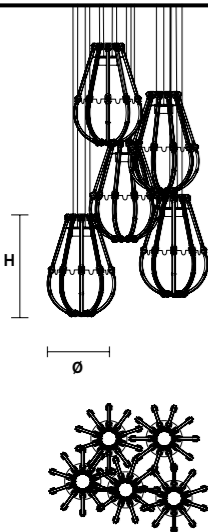

RAQAM M1 BASIC BATCH A - (MODULO 3 X 10) X 5

CE

TECHNICAL INFORMATION

Ø 65 cm / 25.59"
H 85 cm / 33.46"
W 100 kg / 220.46lb

FINISHING

G04

PRICE (EXCL. VAT)
€ 22.850,00

300 LED LIGHTS CRI > 90
3000K - 450W - 58500 Nominal Lm
Dimmable PUSH or DMX on request.

G03-G14

€ 27.440,00

Fixing: 5 x canopy.
Each canopy contains:
1 x driver

Each box contains:
1 x control board