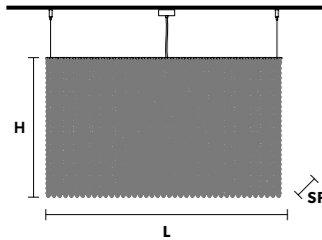

CUBO S/LONG/R

Suspension RECTANGULAR

TECHNICAL INFORMATION	FINISHING	PENDANTS	CRYSTALS	PRICE (EXCL. VAT)
L 100 cm / 39.37"	G04 ●	TRANSPARENT	HALF CUT GLASS	€ 2.960,00
SP 25 cm / 9.84"			CUT CRYSTAL	€ 4.630,00
H 60 cm / 23.62"			PREMIUM CRYSTAL	€ 11.430,00
WW 18×E14×10 W		COLOURED	HALF CUT GLASS	€ 4.810,00
USA 18×E12×40 W <i>(not included)</i>			CUT CRYSTAL	€ 6.730,00