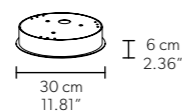

FINISHING

G04

PRICE (EXCL. VAT)
€ 22.850,00

300 LED LIGHTS CRI > 90
3000K - 450W - 58500 Nominal Lm
Dimmable PUSH or DMX on request.

G03-G14

€ 27.440,00

Fixing: 5 x canopy.
Each canopy contains:
1 x driver