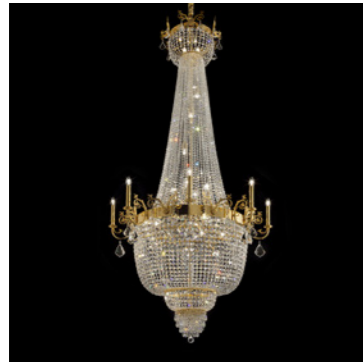

VE 849 26 Suspension

TECHNICAL INFORMATION	LIGHTING SYSTEM	DESCRIPTION
Ø 120 cm / 47.30"	15×E27×20 W max	Gold plated metal frame, crystal pendants.
H 270 cm / 106.30"	11×E14×10 W max (not included).	
W 60 kg / 132.27 lb		
CRYSTALS	PRICE (EXCL. VAT)	
HALF CUT GLASS	€ 13.410,00	
CUT CRYSTAL	€ 18.300,00	
PREMIUM CRYSTAL	€ 35.910,00	

H Standard Chain 100 cm / 39.37"