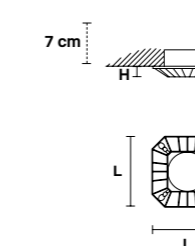

VE 1190

VE 1191

Ceiling

CE

TECHNICAL INFORMATION		LIGHTING SYSTEM	DESCRIPTION
L	10x10 cm / 3.94"x3.94"	1×GU10×15 W max (not included).	Solid brass antiqued gold spot light. Bulbs not included. Hole Ø 2.37".
W	0.5 kg / 1.10 lb		

PRICE (EXCL. VAT)

€ 130,00