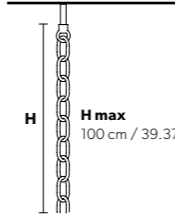

VE 909/30

TECHNICAL INFORMATION
Ø 144 cm / 56.69"
H 102 cm / 40.15"
W 55 kg / 121.25 lb

TECHNICAL INFORMATION	LIGHTING SYSTEM	VERSION	CRYSTALS	PRICE (EXCL. VAT)
	STANDARD LIGHTING			
	30×E14×10 W max (not included). Triac Dimmable	VE 909/30 MT	HALF CUT GLASS CUT CRYSTAL PREMIUM CRYSTAL	€ 10.540,00 € 12.630,00 € 23.580,00
		VE 909/30 CG		€ 14.610,00
	INTEGRATED LED LIGHTING			
	30×LED source -120 W tot Control system: DMX On request Radio Control and Masiero Smart Light App only for RW version.	VE 909/30 RW/DW	HALF CUT GLASS CUT CRYSTAL PREMIUM CRYSTAL	€ 15.170,00 € 17.260,00 € 24.040,00

VE 909/60

TECHNICAL INFORMATION
Ø 190 cm / 74.80"
H 145 cm / 57.80"
W 110 kg / 242.5 lb

TECHNICAL INFORMATION	LIGHTING SYSTEM	VERSION	CRYSTALS	PRICE (EXCL. VAT)
	STANDARD LIGHTING			
	60×E14×10 W max (not included). Triac Dimmable	VE 909/60 MT	HALF CUT GLASS CUT CRYSTAL PREMIUM CRYSTAL	€ 16.770,00 € 20.140,00 € 37.230,00
		VE 909/60 CG		€ 23.320,00
	INTEGRATED LED LIGHTING			
	60×LED source -240 W tot Control system: DMX On request Radio Control and Masiero Smart Light App only for RW version.	VE 909/60 RW/DW	HALF CUT GLASS CUT CRYSTAL PREMIUM CRYSTAL	€ 26.040,00 € 29.410,00 € 46.410,00

Standard chain

MT/CG

MT
Traditional version
CG
Coloured glass version

LIGHTING Traditional E14 lightbulbs
SIZE With lampshades, overall diameter is 5 cm (2") larger than specified
FRAME **MT** Chrome or gold plated metal covered with transparent glass
CG Painted metal covered with painted glass
LAMP SHADES **MT** No lampshades included
CG No lampshades included
PENDANTS **MT** Transparent glass or crystal
CG Coloured glass