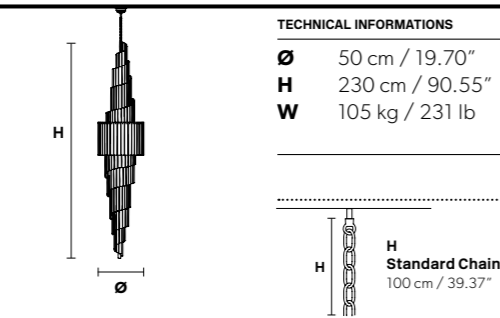

VE 1145 S20

VE 1144 S20 Suspension CE 			
TECHNICAL INFORMATION	LIGHTING SYSTEM	DESCRIPTION	
Ø 50 cm / 19.70"	1×E14×10 W max 19×E27×20 W max (not included)	Painted metal frame, diffuser in hand made cast glass with "graniglia" finishing.	
H 230 cm / 90.55"			
W 105 kg / 231 lb			
PRICE (EXCL. VAT)			
€ 12.720,00