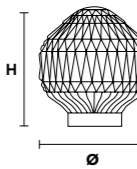

VE 1050 TL1 G

Table lamp

CE *

TECHNICAL INFORMATION	LIGHTING SYSTEM	DESCRIPTION
Ø 30 cm / 11.90"	1xE14x10 W max (not included).	Hand made blown Murano glass base.
H 26 cm / 10.25"		
W 2 kg / 4.40 lb		

PRICE (EXCL. VAT)

€ 480,00