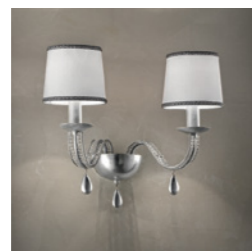

Finishings

V13
Beige e Oro
Ivory and Gold

V97
Bianco e argento
White and silver

Family

Chandelier

Applique

Ceiling

Floor lamp