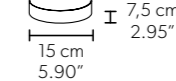

The box contains:
1 x control board