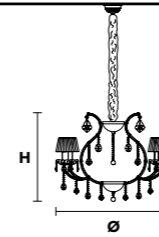

Standard chain	MT/CG	RW/DW
	MT Traditional version CG Coloured glass version	RW RGB-W Led version DW Dynamic White Led version
	LIGHTING Traditional E14 lightbulbs SIZE With lampshades, overall diameter is 5 cm (2") larger than specified FRAME MT Chrome or gold plated metal covered with transparent glass CG Painted metal covered with painted glass LAMP SHADES MT No lampshades included CG No lampshades included PENDANTS MT Transparent glass or crystal CG Coloured glass	LIGHTING WHITE LED sources CRI>90 RGB-W each light 330 Nominal lm at 3000K DW each light 490 Nominal lm at 4700K SIZE Same size as MT or CG FRAME Chrome or gold plated metal covered with transparent glass LAMP SHADES No lampshades included PENDANTS Transparent glass or crystal

TECHNICAL INFORMATION	LIGHTING SYSTEM	VERSION	CRYSTALS	PRICE (EXCL. VAT)
	STANDARD LIGHTING			
Ø 95 cm / 37.40" H 80 cm / 31.49" W 17 kg / 37.47 lb	12×E14×10 W max (not included). Triac Dimmable	VE 934/12 MT	HALF CUT GLASS CUT CRYSTAL PREMIUM CRYSTAL	€ 3.360,00 € 4.070,00 € 8.150,00
		VE 934/12 CG		€ 4.710,00
	INTEGRATED LED LIGHTING			
	12×LED source – 48 W tot Control system: DMX On request Radio Control and Masiero Smart Light App only for RW version.	VE 934/12 RW/DW	HALF CUT GLASS CUT CRYSTAL PREMIUM CRYSTAL	€ 5.210,00 € 5.920,00 € 9.990,00