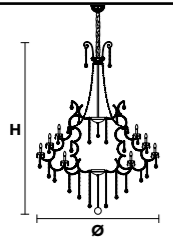

VE 911/56

TECHNICAL INFORMATION	LIGHTING SYSTEM	VERSION	CRYSTALS	PRICE (EXCL. VAT)
Ø 185 cm / 72.83" H 240 cm / 94.48" W 110 kg / 242.5 lb	STANDARD LIGHTING 56x E14x10 W max (not included). Triac Dimmable	VE 911/56 MT	HALF CUT GLASS CUT CRYSTAL PREMIUM CRYSTAL	€ 20.530,00 € 24.050,00 € 44.640,00
	INTEGRATED LED LIGHTING	VE 911/56 CG		€ 27.840,00
	56x LED source -196 W tot Control system: DMX On request Radio Control and Masiero Smart Light App only for RW version.	VE 911/56 RW/DW	HALF CUT GLASS CUT CRYSTAL PREMIUM CRYSTAL	€ 29.180,00 € 32.700,00 € 53.200,00