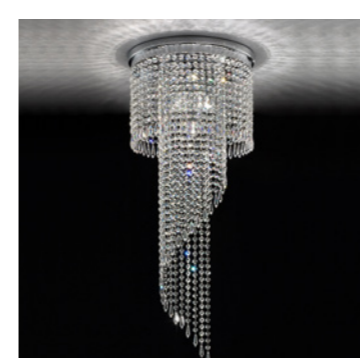

VE 840 PL6		Ceiling		CE
	TECHNICAL INFORMATION	LIGHTING SYSTEM	DESCRIPTION	
	Ø 37 cm / 14.57"	1×E27×20 W max 5×E14×10 W max (not included).	Chrome plated metal frame, crystal pendants.	
	H 90 cm / 35.43"			
	W 5 kg / 11.02 lb			
CRYSTALS		PRICE (EXCL. VAT)		
HALF CUT GLASS		€ 1.270,00		
CUT CRYSTAL		€ 1.620,00		
PREMIUM CRYSTAL		€ 3.560,00