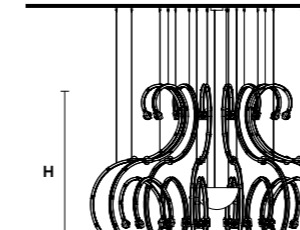

RAQAM Q5 BASIC BATCH B – MODULO 1 X 8