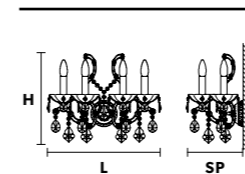

VE 996/A4

TECHNICAL INFORMATION	LIGHTING SYSTEM	VERSION	CRYSTALS	PRICE (EXCL. VAT)
L 48 cm / 18.90" SP 27 cm / 10.63" H 41 cm / 16.14"	STANDARD LIGHTING 4×E14×10 W max (not included). Triac Dimmable	VE 996/A4 MT	HALF CUT GLASS CUT CRYSTAL PREMIUM CRYSTAL	€ 880,00 € 960,00 € 1.510,00
	INTEGRATED LED LIGHTING	VE 996/A4 CG		€ 1.100,00
	4×LED source – 16 W tot Control system: DMX On request Radio Control and Masiero Smart Light App only for RW version.	VE 996/A4 RW/DW	HALF CUT GLASS CUT CRYSTAL PREMIUM CRYSTAL	€ 1.490,00 € 1.580,00 € 2.120,00