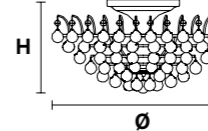

Ceiling

TECHNICAL INFORMATION	LIGHTING SYSTEM	DESCRIPTION
Ø 40 cm / 15.75"	3×E14×10 W max	Chrome plated metal frame, crystal pendants.
H 25 cm / 9.84"	(not included).	
W 15 kg / 33.06 lb		
CRYSTALS		PRICE (EXCL. VAT)
CUT CRYSTAL		€ 1.250,00
PREMIUM CRYSTAL		€ 4.630,00