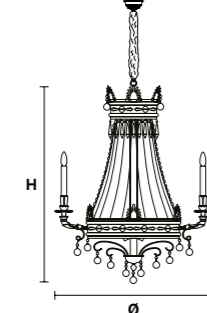

VE 804/20

Suspension

TECHNICAL INFORMATION	LIGHTING SYSTEM	DESCRIPTION
Ø 90 cm / 35.40"	16×E14×10 W max	Solid Brass gold plated frame, crystal pendants.
H 120 cm / 47.20"	(not included).	
W 45 kg / 99.00 lb		
CRYSTALS		PRICE (EXCL. VAT)
CUT CRYSTAL		€ 10.350,00
PREMIUM CRYSTAL		€ 19.090,00