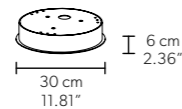

FINISHING

G04

PRICE (EXCL. VAT)
€ 4.290,00

60 LED LIGHTS CRI > 90
3000K - 90W - 11700 Nominal Lm
Dimmable PUSH or DMX on request.

G03-G14

€ 5.470,00

Fixing: 1 x canopy.
The canopy contains:
1 x driver