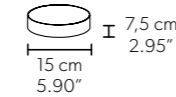

The box contains:
1 x control board