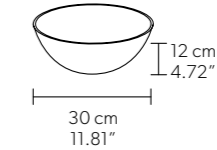

FINISHING	PRICE (EXCL. VAT)
G04	€ 6.570,00

G03-G14	€ 7.910,00

Any additional element
requires one additional
cup with driver and
control board.