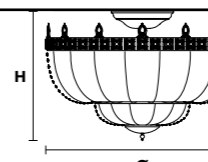

VE 829 PL12

Ceiling

TECHNICAL INFORMATION	LIGHTING SYSTEM	DESCRIPTION
Ø 115 cm / 45.28"	12×E27×20 W max (not included).	Gold plated metal frame, crystal pendants.
H 70 cm / 27.56"		
W 32 kg / 70.54 lb		
CRYSTALS	PRICE (EXCL. VAT)	
HALF CUT GLASS	€ 10.070,00	
CUT CRYSTAL	€ 12.930,00	
PREMIUM CRYSTAL	€ 19.240,00