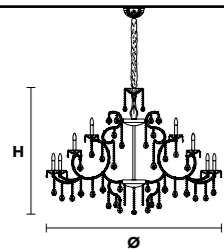

VE 998/40

TECHNICAL INFORMATION	LIGHTING SYSTEM	VERSION	CRYSTALS	PRICE (EXCL. VAT)
Ø 170 cm / 66.92" H 120 cm / 47.24" W 60 kg / 132.27 lb	STANDARD LIGHTING			
	40x E14x10 W max (not included). Triac Dimmable	VE 998/40 MT	HALF CUT GLASS CUT CRYSTAL PREMIUM CRYSTAL	€ 17.970,00 € 21.020,00 € 37.820,00
	INTEGRATED LED LIGHTING			
	40x LED source - 160 W tot Control system: DMX On request Radio Control and Masiero Smart Light App only for RW version.	VE 998/40 RW/DW	HALF CUT GLASS CUT CRYSTAL PREMIUM CRYSTAL	€ 24.150,00 € 27.200,00 € 43.940,00