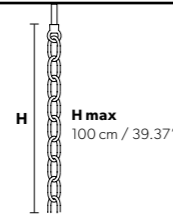

MT/CG

- **MT**
  Traditional version
- **CG**
  Coloured glass version

LIGHTING Traditional E14 lightbulbs
SIZE With lampshades, overall diameter is 5 cm (2") larger than specified
FRAME **MT** Chrome or gold plated metal covered with transparent glass
CG Painted metal covered with painted glass
LAMP SHADES **MT** No lampshades included
CG No lampshades included
PENDANTS **MT** Transparent glass or crystal
CG Coloured glass

RW/DW

- **RW**
  RGB-W Led version
- **DW**
  Dynamic White Led version

LIGHTING WHITE LED sources CRI>90
RGB-W each light 330 Nominal lm at 3000K
DW each light 490 Nominal lm at 4700K
SIZE Same size as MT or CG
FRAME Chrome or gold plated metal covered with transparent glass
LAMP SHADES No lampshades included
PENDANTS Transparent glass or crystal