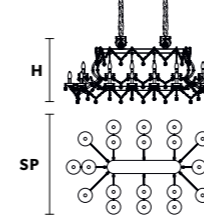

VE 945/20

TECHNICAL INFORMATION		LIGHTING SYSTEM	VERSION	CRYSTALS	PRICE (EXCL. VAT)
		STANDARD LIGHTING			CE
L	153 cm / 60.23"	20×E14×10 W max (not included). Triac Dimmable	VE 945/20 MT	HALF CUT GLASS	€ 5.200,00
SP	93 cm / 36.61"			CUT CRYSTAL	€ 5.690,00
H	66 cm / 25.98"			PREMIUM CRYSTAL	€ 10.060,00
W	34 kg / 74.95 lb				
					VE 945/20 CG
					€ 6.580,00
		INTEGRATED LED LIGHTING			CE
		20×LED source – 80 W tot Control system: DMX On request Radio Control and Masiero Smart Light App only for RW version.	VE 945/20 RW/DW	HALF CUT GLASS	€ 8.290,00
				CUT CRYSTAL	€ 8.780,00
				PREMIUM CRYSTAL	€ 13.120,00