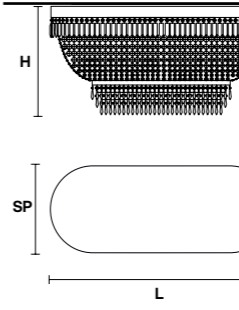

VE 820 PL10+2

VE 820 PL12+2

Ceiling

TECHNICAL INFORMATION	LIGHTING SYSTEM	DESCRIPTION
L 80 cm / 31.50"	2×E27×20 W max (not included).	Gold plated metal frame, crystal pendants.
SP 40 cm / 15.74"	10×E14×10 W max (not included).	
H 50 cm / 19.68"		
W 25 kg / 55.11 lb		
CRYSTALS		PRICE (EXCL. VAT)
CUT CRYSTAL		€ 6.220,00
PREMIUM CRYSTAL		€ 10.720,00