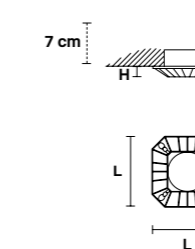

VE 1190

Ceiling

CE

TECHNICAL INFORMATION		LIGHTING SYSTEM	DESCRIPTION
L	10x10 cm / 3.94"x3.94"	1xGU10x15 W max (not included).	Solid brass antiqued gold spot light. Bulbs not included. Hole Ø 2.37".
W	0.5 kg / 1.10 lb		

PRICE (EXCL. VAT)

€ 130,00