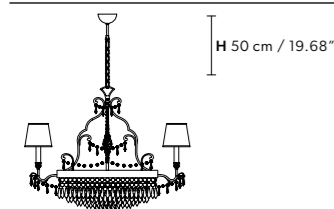

Ceiling

Table lamp

Floor lamp

Standard chain for all chandeliers

Masiero Atelier

Pricelist

GLASSÉ 8+4

Chandelier