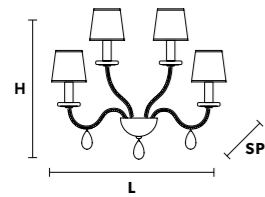

NOBLESSE A4

Applique

TECHNICAL INFORMATION	SHADE	FINISHING	PRICE (EXCL. VAT)
L 50 cm / 19.69"	SHA-BD/14/IV	V13-V97 ● ●	€ 530,00
SP 24 cm / 9.45"	SHA-BD/14/WH		
H 48 cm / 18.90"			
WW 4×E14×10 W max			
USA 4×E12×40 W max (not included)			