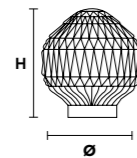

VE 1050 TL1 P

Table lamp

CE *

TECHNICAL INFORMATION	LIGHTING SYSTEM	DESCRIPTION
Ø 20 cm / 7.90"	1xE14x10 W max (not included).	Hand made blown Murano glass base.
H 22 cm / 8.70"		
W 1.8 kg / 3.97 lb		

PRICE (EXCL. VAT)

€ 370,00