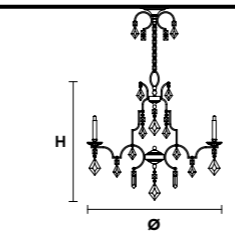

LIZZI 3+3

Chandelier

TECHNICAL INFORMATION	FINISHING	PRICE (EXCL. VAT)
Ø 75 cm / 29.53"	V13	€ 1.750,00
H 65 cm / 25.59"		
WW 6×G9×10 W max (not included)		
USA 6×G9×10 W max (not included)