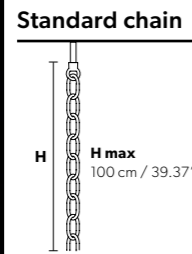

Standard chain	MT/CG	RW/DW
	MT Traditional version CG Coloured glass version	RW RGB-W Led version DW Dynamic White Led version
	LIGHTING Traditional E14 lightbulbs SIZE With lampshades, overall diameter is 5 cm (2") larger than specified FRAME MT Chrome or gold plated metal covered with transparent glass CG Painted metal covered with transparent glass LAMP SHADES MT Organza ORG/14/AMB CG Organza ORG/14/...COLOUR PENDANTS MT Transparent glass or crystal CG Coloured glass	LIGHTING WHITE LED sources CRI>90 RGB-W each light 330 Nominal lm at 3000K DW each light 490 Nominal lm at 4700K SIZE Same size as MT or CG FRAME Chrome or gold plated metal covered with transparent glass LAMP SHADES No lampshades included PENDANTS Transparent glass or crystal

VE 984/12

TECHNICAL INFORMATION	LIGHTING SYSTEM	VERSION	CRYSTALS	PRICE (EXCL. VAT)
	STANDARD LIGHTING			
		VE 984/12 MT	HALF CUT GLASS CUT CRYSTAL PREMIUM CRYSTAL	€ 4.800,00 € 5.600,00 € 9.560,00
	INTEGRATED LED LIGHTING			
	12xLED source – 48 W tot Control system: DMX On request Radio Control and Masiero Smart Light App only for RW version.	VE 984/12 RW/DW	HALF CUT GLASS CUT CRYSTAL PREMIUM CRYSTAL	€ 6.650,00 € 7.460,00 € 11.390,00

VE 984/24

TECHNICAL INFORMATION	LIGHTING SYSTEM	VERSION	CRYSTALS	PRICE (EXCL. VAT)
	STANDARD LIGHTING			
		VE 984/24 MT	HALF CUT GLASS CUT CRYSTAL PREMIUM CRYSTAL	€ 7.520,00 € 8.400,00 € 12.670,00
	INTEGRATED LED LIGHTING			
	24xLED source – 96 W tot Control system: DMX On request Radio Control and Masiero Smart Light App only for RW version.	VE 984/24 RW/DW	HALF CUT GLASS CUT CRYSTAL PREMIUM CRYSTAL	€ 11.230,00 € 12.110,00 € 16.340,00

VE 984/60

TECHNICAL INFORMATION	LIGHTING SYSTEM	VERSION	CRYSTALS	PRICE (EXCL. VAT)
	STANDARD LIGHTING			
		VE 984/60 MT	HALF CUT GLASS CUT CRYSTAL PREMIUM CRYSTAL	€ 14.550,00 € 22.610,00 € 26.100,00
	INTEGRATED LED LIGHTING			
	60xLED source – 240 W tot Control system: DMX On request Radio Control and Masiero Smart Light App only for RW version.	VE 984/60 RW/DW	HALF CUT GLASS CUT CRYSTAL PREMIUM CRYSTAL	€ 23.820,00 € 31.880,00 € 35.280,00