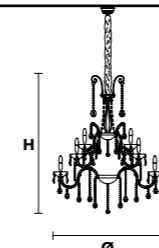

VE 911/25

TECHNICAL INFORMATION	LIGHTING SYSTEM	VERSION	CRYSTALS	PRICE (EXCL. VAT)
Ø 100 cm / 39.37" H 160 cm / 62.99" W 30 kg / 66.13 lb	STANDARD LIGHTING			
	25×E14×10 W max (not included). Triac Dimmable	VE 911/25 MT	HALF CUT GLASS CUT CRYSTAL PREMIUM CRYSTAL	€ 4.670,00 € 5.850,00 € 10.710,00
	INTEGRATED LED LIGHTING			
	25×LED source -60 W tot Control system: DMX On request Radio Control and Masiero Smart Light App only for RW version.	VE 911/25 RW/DW	HALF CUT GLASS CUT CRYSTAL PREMIUM CRYSTAL	€ 8.530,00 € 9.710,00 € 14.540,00