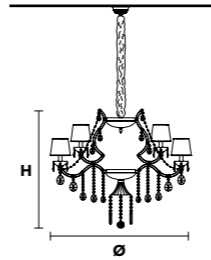

VE 991/15

TECHNICAL INFORMATION
Ø 95 cm / 37.40"
H 65 cm / 25.59"
W 17 kg / 37.47 lb

TECHNICAL INFORMATION	LIGHTING SYSTEM	VERSION	CRYSTALS	PRICE (EXCL. VAT)
	STANDARD LIGHTING			
	15×E14×10 W max (not included). Triac Dimmable	VE 991/15 MT	HALF CUT GLASS CUT CRYSTAL PREMIUM CRYSTAL	€ 3.720,00 € 4.440,00 € 8.490,00
		VE 991/15 CG		€ 5.250,00
	INTEGRATED LED LIGHTING			
	15×LED source – 60 W tot Control system: DMX On request Radio Control and Masiero Smart Light App only for RW version.	VE 991/15 RW/DW	HALF CUT GLASS CUT CRYSTAL PREMIUM CRYSTAL	€ 6.040,00 € 6.760,00 € 10.780,00