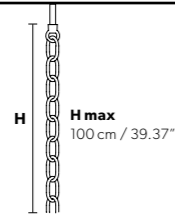

Standard chain

MT
Traditional version
CG
Coloured glass version

LIGHTING Traditional E14 lightbulbs
SIZE With lampshades, overall diameter is 5 cm (2") larger than specified
FRAME **MT** Chrome or gold plated metal covered with transparent glass
CG Painted metal covered with painted glass
LAMP SHADES **MT** Damask DAM/14/GD-GD
CG Organza ORG/14/...COLOUR
PENDANTS **MT** Transparent glass or crystal
CG Coloured glass

RW
RGB-W Led version
DW
Dynamic White Led version

LIGHTING WHITE LED sources CRI>90
RGB-W each light 330 Nominal lm at 3000K
DW each light 490 Nominal lm at 4700K
SIZE Same size as MT or CG
FRAME Chrome or gold plated metal covered with transparent glass
LAMP SHADES No lampshades included
PENDANTS Transparent glass or crystal