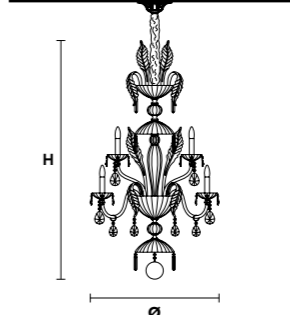

VE 886/A3

Chandelier

TECHNICAL INFORMATION	LIGHTING SYSTEM	DESCRIPTION
Ø 70 cm / 27.55"	12×E14×10 W max (not included).	Blown glass arm frame, crystal pendants.
H 130 cm / 51.20"		
W 27 kg / 59.52 lb		
CRYSTALS		PRICE (EXCL. VAT)
HALF CUT GLASS		€ 3.020,00
CUT CRYSTAL		€ 3.260,00
PREMIUM CRYSTAL		€ 6.490,00