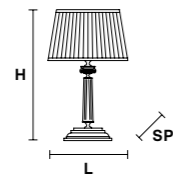

VE 1018 TL1 G Table lamp			CE
TECHNICAL INFORMATION	LIGHTING SYSTEM	DESCRIPTION	
L 25 cm / 9.84" SP 25 cm / 9.84" H 51 cm / 20.08"	1xE27x20 W max (not included).	Gold plated solid brass base. LAMP SHADES: IVORY PONGE	
PRICE (EXCL. VAT)			
€ 620,00