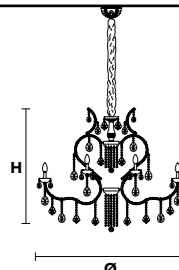

VE 927/24

TECHNICAL INFORMATION
Ø 118 cm / 46.45"
H 84 cm / 33.07"
W 40 kg / 88.18 lb

TECHNICAL INFORMATION	LIGHTING SYSTEM	VERSION	CRYSTALS	PRICE (EXCL. VAT)
	STANDARD LIGHTING			
	24×E14×10 W max (not included). Triac Dimmable	VE 927/24 MT	HALF CUT GLASS CUT CRYSTAL PREMIUM CRYSTAL	€ 7.130,00 € 8.510,00 € 17.740,00
		VE 927/24 CG		€ 9.840,00
	INTEGRATED LED LIGHTING			
	24×LED source -96 W tot Control system: DMX On request Radio Control and Masiero Smart Light App only for RW version.	VE 927/24 RW/DW	HALF CUT GLASS CUT CRYSTAL PREMIUM CRYSTAL	€ 10.840,00 € 12.220,00 € 21.410,00