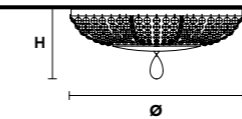

NOBLESSE PL6

Ceiling

TECHNICAL INFORMATION	FINISHING	CRYSTALS	PRICE (EXCL. VAT)
Ø 62 cm / 24.41"	V13-V97	CUT CRYSTAL	€ 1.390,00
H 30 cm / 11.81"		PREMIUM CRYSTAL	€ 2.960,00
WW 6×E14×10 W max			
USA 6×E12×40 W max (not included)