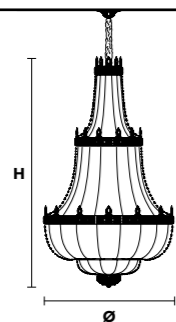

VE 829 22

Suspension

TECHNICAL INFORMATION	LIGHTING SYSTEM	DESCRIPTION
Ø 115 cm / 45.28"	22×E27×20 W max (not included).	Solid Brass gold plated frame, crystal pendants.
H 190 cm / 74.80"		
W 58 kg / 127.8 lb		
CRYSTALS	PRICE (EXCL. VAT)	
HALF CUT GLASS	€ 17.300,00	
CUT CRYSTAL	€ 23.530,00	
PREMIUM CRYSTAL	€ 39.440,00	