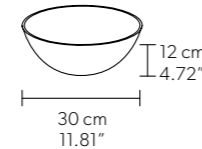

FINISHING	PRICE (EXCL. VAT)
G04	€ 30.020,00

G03-G14	€ 36.070,00

Each box contains:
1 x control board
1 x driver

Any additional element
requires one additional
cup with driver and
control board.