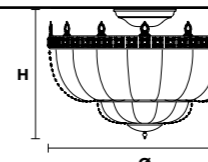

VE 829 PL8

Ceiling

TECHNICAL INFORMATION	LIGHTING SYSTEM	DESCRIPTION
Ø 80 cm / 31.50"	8×E27×20 W max (not included).	Gold plated metal frame, crystal pendants.
H 50 cm / 19.69"		
W 24 kg / 52.91 lb		
CRYSTALS	PRICE (EXCL. VAT)	
HALF CUT GLASS	€ 4.810,00	
CUT CRYSTAL	€ 5.670,00	
PREMIUM CRYSTAL	€ 8.730,00