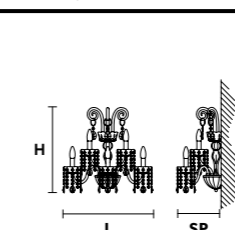

Applique

TECHNICAL INFORMATION	LIGHTING SYSTEM	DESCRIPTION
L 53 cm / 20.90"	5×E14×10 W max (not included).	Blown glass arm frame, crystal pendants.
SP 30 cm / 11.80"		
H 50 cm / 19.70"		
W 4.5 kg / 9.92 lb		
CRYSTALS		PRICE (EXCL. VAT)
HALF CUT GLASS		€ 1.010,00
CUT CRYSTAL		€ 1.180,00
PREMIUM CRYSTAL		€ 1.780,00