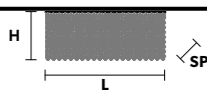

CUBO PL/SQUARE/LARGE 20 Ceiling **SQUARE** €€

TECHNICAL INFORMATION	FINISHING	PENDANTS	CRYSTALS	PRICE (EXCL. VAT)
L 50 cm / 19.68"	G04 ●	TRANSPARENT	HALF CUT GLASS	€ 1.430,00
SP 50 cm / 19.68"			CUT CRYSTAL	€ 1.890,00
H 20 cm / 7.87"			PREMIUM CRYSTAL	€ 4.570,00
WW 12×E14×10 W		COLOURED	HALF CUT GLASS	€ 2.140,00
USA 12×E12×40 W <i>(not included)</i>			CUT CRYSTAL	€ 2.930,00