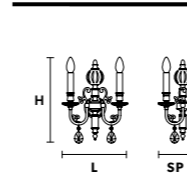

ZAIRA A2

Applique

TECHNICAL INFORMATION
L 28 cm / 11.02"
SP 15 cm / 5.91"
H 38 cm / 14.96"

FINISHING

G03

● HALF CUT GLASS
CUT CRYSTAL
PREMIUM CRYSTAL

PRICE (EXCL. VAT)

€ 850,00
€ 870,00
€ 900,00

WW 2×E14×10 W max
USA 2×E12×40 W max
(not included)

Ⓜ : For the US market, refer to the relevant price list.

Ⓜ : For the US market, refer to the relevant price list.