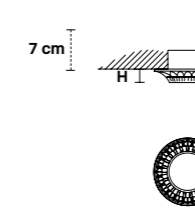

Ceiling

CE

TECHNICAL INFORMATION		LIGHTING SYSTEM	DESCRIPTION
Ø	10 cm / 3.94"	1×GU10×15 W max (not included).	Solid brass antiqued gold spot light. Bulbs not included. Hole Ø 2.37".
W	0.5 kg / 1.10 lb		

PRICE (EXCL. VAT)

€ 130,00