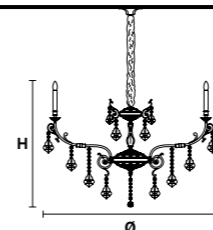

ODESSA 8 80

Chandelier

TECHNICAL INFORMATION	
Ø	90 cm / 35.43"
H	80 cm / 31.49"
WW	8×E14×10 W max
USA	8×E12×40 W max (not included)

FINISHING		PRICE (EXCL. VAT)	
G03 - G20	● HALF CUT GLASS CUT CRYSTAL PREMIUM CRYSTAL	€ 4.170,00 € 4.600,00 € 6.270,00	
	● G21	● HALF CUT GLASS CUT CRYSTAL PREMIUM CRYSTAL	€ 3.740,00 € 4.120,00 € 5.650,00