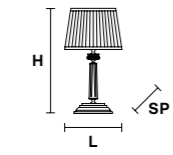

VE 1018 TL1 P Table lamp			CE
TECHNICAL INFORMATION	LIGHTING SYSTEM	DESCRIPTION	
L 17 cm / 6.69" SP 17 cm / 6.69" H 41 cm / 16.14"	1xE14x10 W max (not included).	Gold plated solid brass base. LAMP SHADES: IVORY PONGE	
PRICE (EXCL. VAT)			
€ 460,00