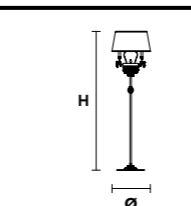

GLASSÉ STL3