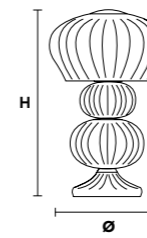

VE 1110 A1+

Table lamp

CE *

TECHNICAL INFORMATION	LIGHTING SYSTEM	DESCRIPTION
Ø 20 cm / 7.90"	1xE14x10 W max (not included).	Hand made blown Murano glass base.
H 30 cm / 11.90"		
W 2 kg / 4.41 lb		

PRICE (EXCL. VAT)

€ 610,00