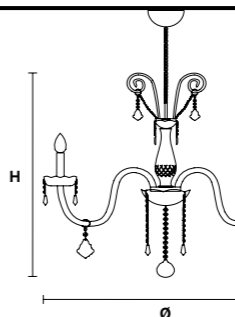

VE 874/6

VE 874/8

Chandelier

TECHNICAL INFORMATION	LIGHTING SYSTEM	DESCRIPTION
Ø 77 cm / 30.31 "	6×E14×10 W max (not included).	Blown glass arm frame, crystal pendants.
H 63 cm / 24.80"		
W 9 kg / 19.84 lb		
CRYSTALS		PRICE (EXCL. VAT)
HALF CUT GLASS		€ 1.500,00
CUT CRYSTAL		€ 1.850,00
PREMIUM CRYSTAL		€ 3.870,00