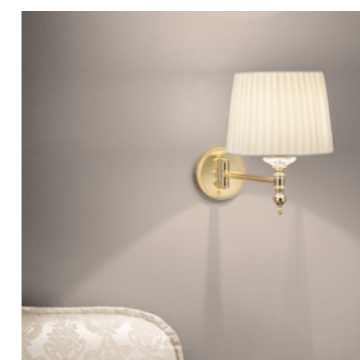

VE 1090 A1		Applique		CE
TECHNICAL INFORMATION		LIGHTING SYSTEM	DESCRIPTION	
L	22 cm / 8.66"	1xE27x20 W max (not included).	Gold plated solid brass frame.	
SP	34 cm / 13.39"		LAMPSHADES: PON/22/IV	
H	30 cm / 11.81"			
W	3 kg / 6.61 lb			
				PRICE (EXCL. VAT)
				€ 450,00