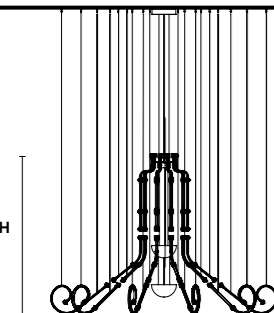

G03-G14 ●●

€ 17.180,00

Fixing: 1 x canopy
50 x single steel cables.
The canopy contains:
1 x driver

The box contains:
1 x control board

Each cup contains:
1 x drivers
1 x control boards

RAQAM Q3 BASIC BATCH A – MODULO 2 X 10 + MODULO 5 X 10 + MODULO 6 X 10