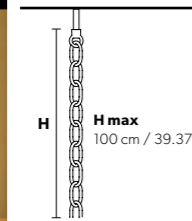

Standard chain

MT

MT
Traditional version

LIGHTING Traditional E14 lightbulbs
SIZE With lampshades, overall diameter is 5 cm (2") larger than specified
FRAME **MT** Chrome or gold plated metal covered with transparent glass
PENDANTS **MT** Transparent glass or crystal