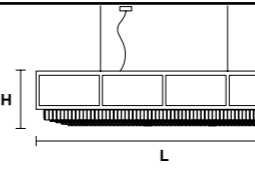

VE 770/S34

Suspension

CCC TECSEE CE ENEC

TECHNICAL INFORMATION	LIGHTING SYSTEM	DESCRIPTION
L 160 cm / 63.00"	34×E14×10 W max (not included).	Metal frame with plates of white carrara marble or valencia cream marble and crystal pendants
SP 40 cm / 15.75"		
H 40 cm / 15.75"		
W 58 kg / 127.86 lb		
CRYSTALS		PRICE (EXCL. VAT)
CUT CRYSTAL		€ 9.380,00
	H Standard Cable 150 cm / 59.05"