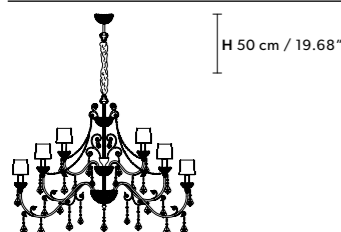

Standard chain for all chandeliers