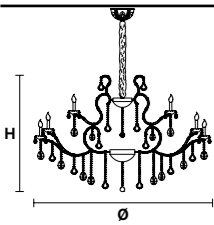

Standard chain

MT/CG

MT
Traditional version
CG
Coloured glass version

LIGHTING Traditional E14 lightbulbs
SIZE With lampshades, overall diameter is 5 cm (2") larger than specified
FRAME **MT** Chrome or gold plated metal covered with transparent glass
CG Painted metal covered with painted glass
LAMP SHADES **MT** No lampshades included
CG No lampshades included
PENDANTS **MT** Transparent glass or crystal
CG Coloured glass

VE 909/15

TECHNICAL INFORMATION
Ø 110 cm / 43.30"
H 110 cm / 43.30"
W 35 kg / 77.16 lb

TECHNICAL INFORMATION	LIGHTING SYSTEM	VERSION	CRYSTALS	PRICE (EXCL. VAT)
	STANDARD LIGHTING			
	15×E14×10 W max (not included). Triac Dimmable	VE 909/15 MT	HALF CUT GLASS CUT CRYSTAL PREMIUM CRYSTAL	€ 6.020,00 € 7.080,00 € 13.120,00
		VE 909/15 CG		€ 8.180,00
	INTEGRATED LED LIGHTING			
	15×LED source -60 W tot Control system: DMX On request Radio Control and Masiero Smart Light App only for RW version.	VE 909/15 RW/DW	HALF CUT GLASS CUT CRYSTAL PREMIUM CRYSTAL	€ 8.330,00 € 9.390,00 € 15.410,00

VE 909/30

TECHNICAL INFORMATION
Ø 144 cm / 56.69"
H 102 cm / 40.15"
W 55 kg / 121.25 lb

TECHNICAL INFORMATION	LIGHTING SYSTEM	VERSION	CRYSTALS	PRICE (EXCL. VAT)
	STANDARD LIGHTING			
	30×E14×10 W max (not included). Triac Dimmable	VE 909/30 MT	HALF CUT GLASS CUT CRYSTAL PREMIUM CRYSTAL	€ 10.540,00 € 12.630,00 € 23.580,00
		VE 909/30 CG		€ 14.610,00
	INTEGRATED LED LIGHTING			
	30×LED source -120 W tot Control system: DMX On request Radio Control and Masiero Smart Light App only for RW version.	VE 909/30 RW/DW	HALF CUT GLASS CUT CRYSTAL PREMIUM CRYSTAL	€ 15.170,00 € 17.260,00 € 24.040,00