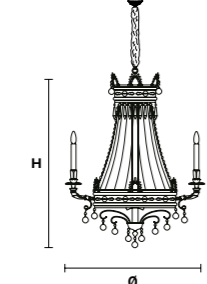

VE 804/8+4+4

Suspension

TECHNICAL INFORMATION	LIGHTING SYSTEM	DESCRIPTION
Ø 60 cm / 23.60"	12×E14×10 W max	Solid Brass gold plated frame, crystal pendants.
H 100 cm / 39.37"	(not included).	
W 37 kg / 81.57 lb		
CRYSTALS		PRICE (EXCL. VAT)
CUT CRYSTAL		€ 8.180,00
PREMIUM CRYSTAL		€ 12.790,00