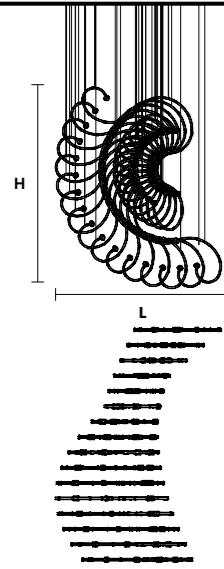

RAQAM R1 BASIC BATCH A – MODULO 1 X 16

TECHNICAL INFORMATION	
L	163 x 230 cm / 64.17" x 90.55"
H	200 cm / 78.74"
W	52 kg / 114.64 lb

FINISHING	
G04	

PRICE (EXCL. VAT)	
	€ 12.500,00

128 LED LIGHTS CRI>90
3000K - 192 W - 24960 Nominal lm
Dimmable PUSH or DMX on request.

FINISHING	
G03-G14	

PRICE (EXCL. VAT)	
	€ 14.900,00

Fixing:
32 x single steel cables.
16 x main power supply
(1 x driver + 1 x control board recessed)