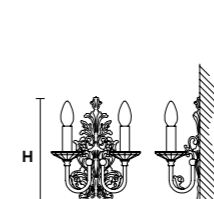

VE 1073 A2

Applique

TECHNICAL INFORMATION	LIGHTING SYSTEM	DESCRIPTION
L 22 cm / 8.66"	2×E14×10 W max (not included).	Gold plated solid brass frame.
SP 12 cm / 4.72"		
H 33 cm / 12.99"		
W 5 kg / 11.02 lb		

PRICE (EXCL. VAT)
€ 650,00