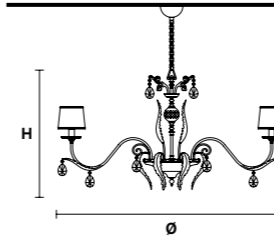

ACANTIA 12

Chandelier

TECHNICAL INFORMATIONS	SHADE	FINISHING	CRYSTALS	PRICE (EXCL. VAT)
Ø 120 cm / 47.24" H 60 cm / 27.55"	DAM/14/WH DAM/14/BK	V95-V90	CUT CRYSTAL PREMIUM CRYSTAL	€ 3.640,00 € 5.100,00
WW 12×E14×10 W max USA 12×E12×40 W max (not included)		G03+F01	CUT CRYSTAL PREMIUM CRYSTAL	€ 4.560,00 € 5.910,00