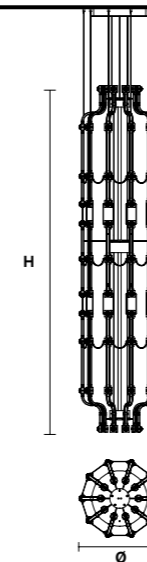

RAQAM M7 BASIC BATCH A - MODULO 6 X 20 + MODULO 7 X 10

CE

TECHNICAL INFORMATION

Ø 62 cm / 24.40"
H 263 cm / 103.54"
W 62 kg / 136.68 lb

FINISHING

G04

PRICE (EXCL. VAT)
€ 15.110,00

220 LED LIGHTS CRI > 90
3000 K - 330 W - 42900 Nominal Lm
Dimmable PUSH or DMX on request.

G03-G14

€ 18.000,00

Fixing:
1 x canopy.
10x single steel cables
The canopy contains:
2 x drivers

Each box contains:
1 x control board.

Any additional element
made of module 7x10,
requires one additional
cup with driver and
control board.