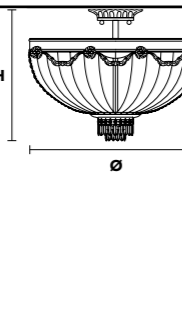

VE 818 PL16

Ceiling

TECHNICAL INFORMATION	LIGHTING SYSTEM	DESCRIPTION
Ø 60 cm / 23.62"	12×E27×20 W max (not included).	Gold plated metal frame, crystal pendants.
H 45 cm / 17.72"		
W 18 kg / 39.68 lb		
CRYSTALS		PRICE (EXCL. VAT)
HALF CUT GLASS		€ 3.300,00
CUT CRYSTAL		€ 3.940,00
PREMIUM CRYSTAL		€ 5.920,00