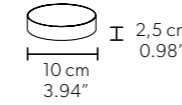

FINISHING	PRICE (EXCL. VAT)
G04	€ 6.570,00

G03-G14	€ 7.910,00

Any additional element
requires one additional
cup with driver and
control board.