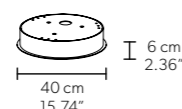

FINISHING

G04

PRICE (EXCL. VAT)
€ 10.920,00

LED x 240W CRI > 90
3000K - 31200 Nominal Lm
Dimmable PUSH + DMX on request.

G03-G14

€ 12.990,00

Fixing: 1 x canopy.
The canopy contains:
2 x driver