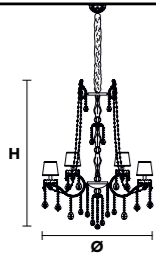

Standard chain	MT/CG	RW/DW
	MT Traditional version CG Coloured glass version	RW RGB-W Led version DW Dynamic White Led version
	LIGHTING Traditional E14 lightbulbs SIZE With lampshades, overall diameter is 5 cm (2") larger than specified FRAME MT Chrome or gold plated metal covered with transparent glass CG Painted metal covered with transparent glass LAMP SHADES MT Damask DAM/14/GD-GD CG Organza ORG/14/...COLOUR PENDANTS MT Transparent glass or crystal CG Coloured glass	LIGHTING WHITE LED sources CRI>90 RGB-W each light 330 Nominal lm at 3000K DW each light 490 Nominal lm at 4700K SIZE Same size as MT or CG FRAME Chrome or gold plated metal covered with transparent glass LAMP SHADES No lampshades included PENDANTS Transparent glass or crystal

VE 987/15

TECHNICAL INFORMATION	LIGHTING SYSTEM	VERSION	CRYSTALS	PRICE (EXCL. VAT)
Ø 95 cm / 37.40" H 130 cm / 51.18" W 20 kg / 44.09 lb	STANDARD LIGHTING			
	15×E14×10 W max (not included). Triac Dimmable	VE 987/15 MT	HALF CUT GLASS CUT CRYSTAL PREMIUM CRYSTAL	€ 5.460,00 € 6.180,00 € 13.760,00
	INTEGRATED LED LIGHTING			
	15×LED source – 60 W tot Control system: DMX On request Radio Control and Masiero Smart Light App only for RW version.	VE 987/15 RW/DW	HALF CUT GLASS CUT CRYSTAL PREMIUM CRYSTAL	€ 7.780,00 € 8.500,00 € 16.050,00