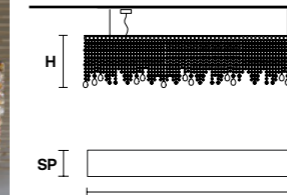

VE 895 S10

Suspension

TECHNICAL INFORMATION	LIGHTING SYSTEM	DESCRIPTION
L 200 cm / 78.75" SP 15 cm / 5.90" H 40 cm / 15.75" W 32 kg / 70.54 lb	10×E14×10 W max (not included).	Powder coated metal frame, painted glass pendants.
CRYSTALS		PRICE (EXCL. VAT)
HALF CUT GLASS		€ 4.010,00