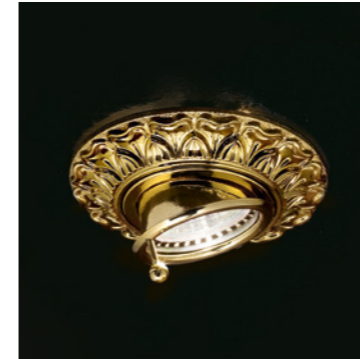

VE 857		Ceiling		CE
TECHNICAL INFORMATION		LIGHTING SYSTEM	DESCRIPTION	
Ø	12 cm / 4.72"	1xGU10x15 W max (not included).	Solid brass gold plated spot light. Bulbs not included. Hole Ø 2.37".	
W	0,5 kg / 1.10 lb			
			PRICE (EXCL. VAT)	
			€ 240,00