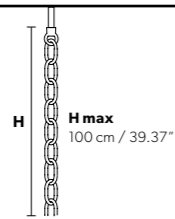

Standard chain

MT/CG

MT	Traditional version
CG	Coloured glass version
LIGHTING	Traditional E14 lightbulbs
SIZE	With lampshades, overall diameter is 5 cm (2") larger than specified
FRAME	MT Chrome or gold plated metal covered with transparent glass CG Painted metal covered with painted glass
LAMP SHADES	MT No lampshades included CG No lampshades included
PENDANTS	MT Transparent glass or crystal CG Coloured glass

RW/DW

RW	RGB-W Led version
DW	Dynamic White Led version
LIGHTING	WHITE LED sources CRI>90 RGB-W each light 330 Nominal lm at 3000K DW each light 490 Nominal lm at 4700K
SIZE	Same size as MT or CG
FRAME	Chrome or gold plated metal covered with transparent glass
LAMP SHADES	No lampshades included
PENDANTS	Transparent glass or crystal