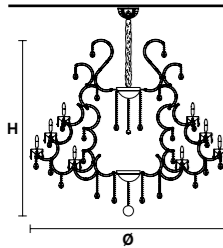

VE 910/49

TECHNICAL INFORMATION	LIGHTING SYSTEM	VERSION	CRYSTALS	PRICE (EXCL. VAT)
Ø 185 cm / 72.83" H 165 cm / 64.96" W 85 kg / 187.39 lb	STANDARD LIGHTING			
	49×E14×10 W max (not included). Triac Dimmable	VE 910/49 MT	HALF CUT GLASS CUT CRYSTAL PREMIUM CRYSTAL	€ 16.330,00 € 18.390,00 € 31.050,00
	INTEGRATED LED LIGHTING			
	49×LED source -196 W tot Control system: DMX On request Radio Control and Masiero Smart Light App only for RW version.	VE 910/49 RW/DW	HALF CUT GLASS CUT CRYSTAL PREMIUM CRYSTAL	€ 23.900,00 € 25.960,00 € 38.550,00