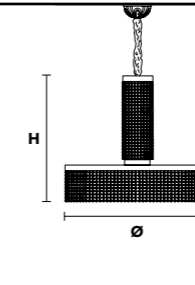

VE 815/12+1

VE 815/A2

Suspension

TECHNICAL INFORMATION	LIGHTING SYSTEM	DESCRIPTION
Ø 100 cm / 39.37"	12x G9x10 W max 1x E27 PAR30x20 W max (not included).	Chrome plated metal frame, crystal pendants.
H 90 cm / 35.43"		
W 18 kg / 39.68 lb		
CRYSTALS	PRICE (EXCL. VAT)	
HALF CUT GLASS	€ 7.080,00	
CUT CRYSTAL	€ 8.920,00	
PREMIUM CRYSTAL	€ 18.330,00