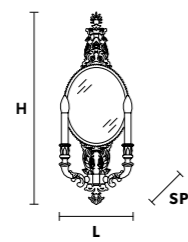

PRICE (EXCL. VAT)

€ 2.010,00

VE 1077 A2

Applique

CE

TECHNICAL INFORMATION		LIGHTING SYSTEM	DESCRIPTION
L	22 cm / 8.66"	2xE14x10 W max (not included).	Gold plated solid brass frame with mirror. Aged mirror included.
SP	12 cm / 4.72"		
H	60 cm / 23.62"		
W	3 kg / 6.61 lb		