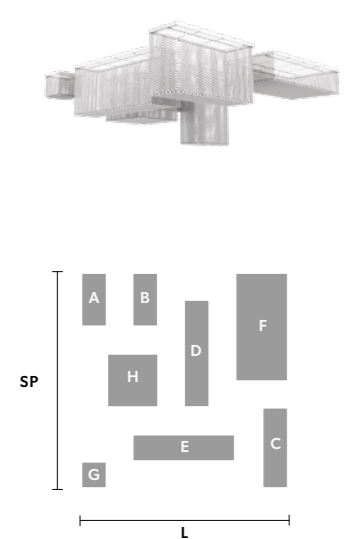

CUBO COMBO PL8 200 SQ Ceiling €€

TECHNICAL INFORMATION	FINISHING	PENDANTS	CRYSTALS	PRICE (EXCL. VAT)
L 200 cm / 78.74"	G04 ●	TRANSPARENT	HALF CUT GLASS	€ 13.380,00
SP 200 cm / 78.74"			CUT CRYSTAL	€ 18.230,00
H 60 cm / 23.62"			PREMIUM CRYSTAL	€ 46.470,00
A 1 x Cubo PL/Long/J		COLOURED	HALF CUT GLASS	€ 20.700,00
B 1 x Cubo PL/Long/L			CUT CRYSTAL	€ 28.690,00
C 1 x Cubo PL/Long/N				
D 1 x Cubo PL/Long/P				
E 1 x Cubo PL/Long/Q				
F 1 x Cubo PL/Long/S				
G 1 x Cubo PL/Square/Medium/20				
H 1 x Cubo PL/Square/Large 40				
WW 95×E14×10 W (not included)				
USA 95×E12×40 W (not included)