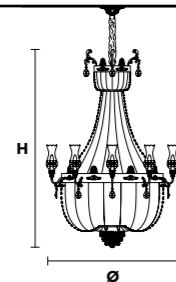

VE 827 20

Suspension