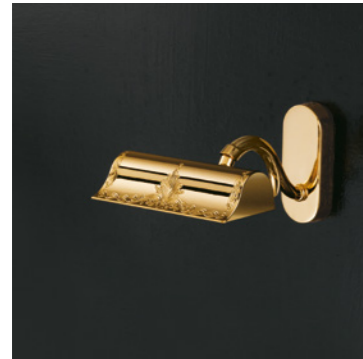

VE 860 A1 P		Applique		CE
TECHNICAL INFORMATION		LIGHTING SYSTEM	DESCRIPTION	
L	20 cm / 7.87"	1xE14x10 W max (not included).	Gold plated metal frame.	
SP	26 cm / 10.24"			
H	15 cm / 5.91"			
W	2 kg / 4.40 lb			
			PRICE (EXCL. VAT) € 310,00