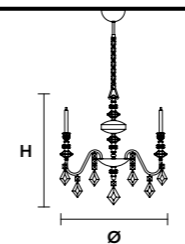

CHIC 5

Chandelier

TECHNICAL INFORMATION	FINISHING	PRICE (EXCL. VAT)
Ø 50 cm / 19.69"	F01-F02	€ 1.200,00
H 60 cm / 23.62"		
WW 5×G9×10 W max <i>(not included)</i>		
USA 5×G9×10 W max <i>(not included)</i>