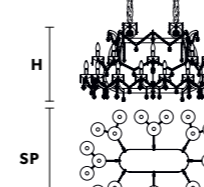

VE 945/24

TECHNICAL INFORMATION		LIGHTING SYSTEM	VERSION	CRYSTALS	PRICE (EXCL. VAT)
		STANDARD LIGHTING			CE
L	129 cm / 50.78"	24×E14×10 W max (not included). Triac Dimmable	VE 945/24 MT	HALF CUT GLASS	€ 5.720,00
SP	88 cm / 34.64"			CUT CRYSTAL	€ 6.090,00
H	70 cm / 27.55"			PREMIUM CRYSTAL	€ 10.080,00
W	45 kg / 99.20 lb				
					VE 945/24 CG
					€ 7.070,00
		INTEGRATED LED LIGHTING			CE
		24×LED source – 96 W tot Control system: DMX On request Radio Control and Masiero Smart Light App only for RW version.	VE 945/24 RW/DW	HALF CUT GLASS	€ 9.420,00
				CUT CRYSTAL	€ 9.800,00
				PREMIUM CRYSTAL	€ 13.750,00