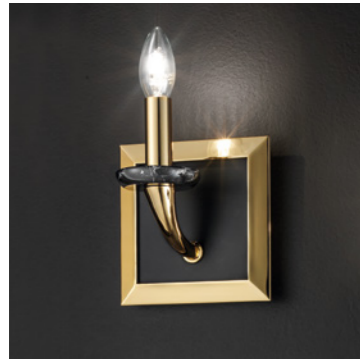

PRICE (EXCL. VAT)

€ 130,00

VE 1192 A1 G

Applique

CE

TECHNICAL INFORMATION	LIGHTING SYSTEM	DESCRIPTION
L 16 cm / 6.30"	1xE14x10 W max (not included).	Gold plated metal frame.
SP 14 cm / 5.51"		
H 26 cm / 10.23"		
W 3 kg / 6.61 lb		