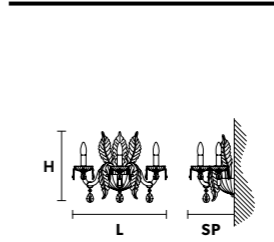

Applique

TECHNICAL INFORMATION	LIGHTING SYSTEM	DESCRIPTION
L 48 cm / 18.90"	3×E14×10 W max (not included).	Blown glass arm frame, crystal pendants.
SP 28 cm / 11.05"		
H 40 cm / 15.75"		
W 4 kg / 8.81 lb		
CRYSTALS		PRICE (EXCL. VAT)
HALF CUT GLASS		€ 580,00
CUT CRYSTAL		€ 610,00
PREMIUM CRYSTAL		€ 820,00