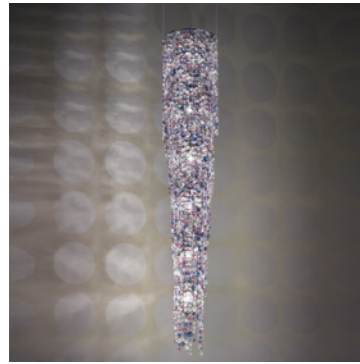

Suspension

TECHNICAL INFORMATION	LIGHTING SYSTEM	DESCRIPTION
Ø 30 cm / 11.80" H 180 cm / 70.90" W 20 kg / 44.09 lb	6×E27×20 W max (not included).	Powder coated metal frame, only transparent glass pendants.
CRYSTALS		PRICE (EXCL. VAT)
HALF CUT GLASS		€ 3.820,00