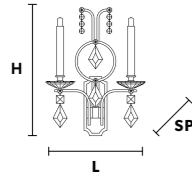

LIZZI A2

Applique

TECHNICAL INFORMATION	FINISHING	PRICE (EXCL. VAT)
L 25 cm / 9.84"	V13 ●	€ 400,00
SP 13 cm / 5.51"		
H 38 cm / 15"		
WW 2×G9×10 W max <i>(not included)</i>		
USA 2×G9×10 W max <i>(not included)</i>		

Ⓢ : For the US market, refer to the relevant price list.