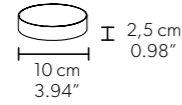

RAQAM O1 BASIC BATCH B - MODULO 5 X 16

TECHNICAL INFORMATION	
L	93.5 x 93.5 cm / 36.81 x 36.81"
H	50 cm / 19.68"
W	26 kg / 57.32 lb

96 LED LIGHTS CRI > 90
3000 K - 144W- 18720- Nominal lm
Dimmable PUSH or DMX on request.

Fixing:
1 x canopy
12 x single steel cables.

FINISHING	PRICE (EXCL. VAT)
G04	€ 6.300,00

G03-G14	€ 7.580,00

Each box contains:
1 x control board
1 x driver

Any additional element
requires one additional
cup with driver and
control board.

RAQAM O1 COMPOSITION - BASIC BATCH B X 5

TECHNICAL INFORMATION	
L	93.5 x 93.5 cm / 36.81 x 36.81"
H	250 cm / 98.42"
W	135 kg / 297.62 lb

480 LED LIGHTS CRI > 90
3000 K - 720W- 93600 Nominal lm
Dimmable PUSH or DMX on request.

Fixing:
1 x canopy
12 x single steel cables.

FINISHING	PRICE (EXCL. VAT)
G04	€ 30.020,00

G03-G14	€ 36.070,00

Each box contains:
1 x control board
1 x driver

Any additional element
requires one additional
cup with driver and
control board.

RAQAM P3 BASIC BATCH A - MODULO 3 X 8

TECHNICAL INFORMATION	
Ø	220 cm / 86.61"
H	47 cm / 18.50"
W	17 kg / 37.47 lb

48 LED LIGHTS CRI > 90
3000 K - 72W- 9360 Nominal Imx
Dimmable PUSH or DMX on request.

Fixing: 1 x central bracket
19 x single steel cables.
The cup contains:
1 x driver
1 x control board

FINISHING	PRICE (EXCL. VAT)
G04	€ 3.780,00

G03-G14	€ 4.540,00

RAQAM P3 BASIC BATCH B - MODULO 3 X 16

TECHNICAL INFORMATION	
Ø	220 cm / 86.61"
H	147 cm / 57.87"
W	26 kg / 57.32 lb

96 LED LIGHTS CRI > 90
3000 K - 144W- 18720 Nominal lm
Dimmable PUSH or DMX on request.

Fixing: 1 x central bracket
19 x single steel cables.
The cup contains:
1 x driver
1 x control board

FINISHING	PRICE (EXCL. VAT)
G04	€ 6.570,00

G03-G14	€ 7.910,00

Any additional element
requires one additional
cup with driver and
control board.

RAQAM P3 COMPOSITION - BASIC BATCH B X 5

TECHNICAL INFORMATION	
Ø	220 cm / 86.61"
H	946 cm / 372.44"
W	135 kg / 297.62 lb