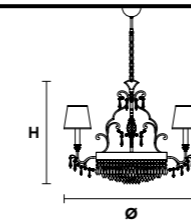

GLASSÉ 6+3

Chandelier

TECHNICAL INFORMATION	SHADE	FINISHING	CRYSTALS	PRICE (EXCL. VAT)
Ø 75 cm / 29.53"	DAM/14/IV	V13	CUT CRYSTAL	€ 2.240,00
H 60 cm / 23.62"			PREMIUM CRYSTAL	€ 4.860,00
WW 6×E14×10 W max* 3×G9×10 W max	* Candle shape necessary for lampshades	G01	CUT CRYSTAL	€ 2.530,00
USA 6×E12×40 W max* 3×G9×10 W max (not included)			PREMIUM CRYSTAL	€ 5.300,00