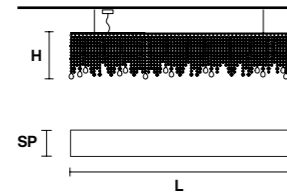

VE 895 S6

Suspension

TECHNICAL INFORMATION	LIGHTING SYSTEM	DESCRIPTION
L 126 cm / 49.60" SP 15 cm / 5.90" H 40 cm / 15.75" W 17 kg / 37.47 lb	6×E14×10 W max (not included).	Powder coated metal frame, painted glass pendants.
CRYSTALS		PRICE (EXCL. VAT)
HALF CUT GLASS		€ 2.790,00