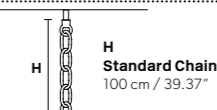

VE 873/24

Chandelier

TECHNICAL INFORMATION	LIGHTING SYSTEM	DESCRIPTION
Ø 145 cm / 57.10"	24×E14×10 W max (not included).	Blown glass arm frame, crystal pendants.
H 175 cm / 68.90"		
W 48 kg / 105.82 lb		
CRYSTALS		PRICE (EXCL. VAT)
HALF CUT GLASS		€ 10.180,00
CUT CRYSTAL		€ 11.790,00
PREMIUM CRYSTAL		€ 20.320,00