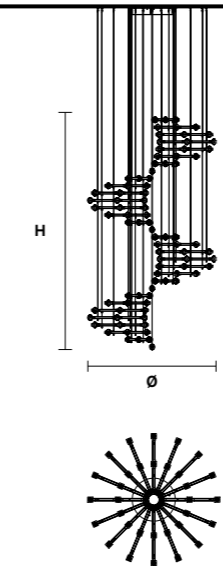

RAQAM P4 BASIC BATCH A - MODULO 7 X 32

TECHNICAL INFORMATION	
Ø	126 cm / 49.60"
H	223 cm / 87.79"
W	42 kg / 92.59 lb

192 LED LIGHTS CRI > 90
3000 K - 288W- 37440 Nominal lm
Dimmable PUSH or DMX on request.