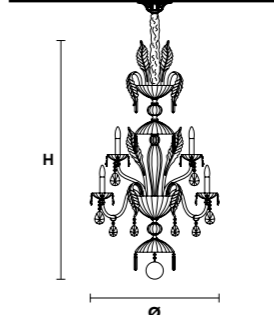

VE 886/12

VE 886/A3

Chandelier

TECHNICAL INFORMATION	LIGHTING SYSTEM	DESCRIPTION
Ø 70 cm / 27.55"	12×E14×10 W max (not included).	Blown glass arm frame, crystal pendants.
H 130 cm / 51.20"		
W 27 kg / 59.52 lb		
CRYSTALS		PRICE (EXCL. VAT)
HALF CUT GLASS		€ 3.020,00
CUT CRYSTAL		€ 3.260,00
PREMIUM CRYSTAL		€ 6.490,00