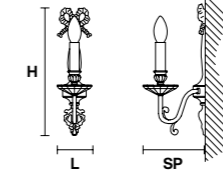

PRICE (EXCL. VAT)

€ 2.090,00

VE 1079 A1

Applique

CE

TECHNICAL INFORMATION		LIGHTING SYSTEM	DESCRIPTION
L	10 cm / 3.94"	1xE14x10 W max (not included).	Gold plated solid brass frame.
SP	16 cm / 6.30"		
H	36 cm / 14.17"		
W	2.2 kg / 4.85 lb		