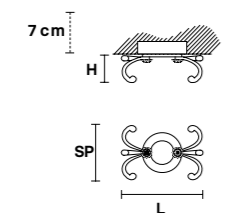

VE 1105

Ceiling

CE

TECHNICAL INFORMATION		LIGHTING SYSTEM	DESCRIPTION
L	16 cm / 6.29"	1xGU10x15 W max (not included).	Solid brass gold plated spot light. Bulbs not included. Hole Ø 2.37".
SP	9 cm / 3.54"		
H	5.5 cm / 2.16"		
W	0.2 kg / 0.44 lb		

PRICE (EXCL. VAT)

€ 150,00