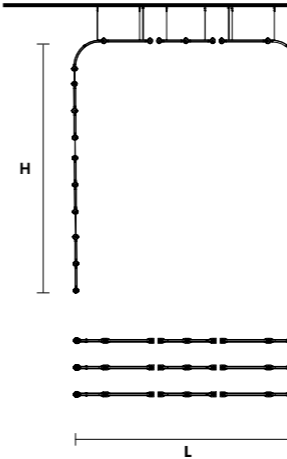

RAQAM R4 BASIC BATCH A – MODULO 3 X 6 + MODULO 7 X 21

TECHNICAL INFORMATION	
L	227 x 58 cm / 89.37 x 22.83"
H	250 cm / 98.42"
W	32 kg / 70.54 lb

FINISHING	
G04	

PRICE (EXCL. VAT)	
	€ 9.660,00

162 LED LIGHTS CRI>90
3000K - 243 W - 31590 Nominal lm
Dimmable PUSH or DMX on request.

FINISHING	
G03-G14	

PRICE (EXCL. VAT)	
	€ 11.410,00

Fixing:
18 x single steel cables.
15 x main power supply
(2 x drivers + 2 x control boards recessed)