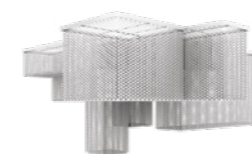

CUBO COMBO PL175 SQ

Ceiling

TECHNICAL INFORMATION	FINISHING	PENDANTS	CRYSTALS	PRICE (EXCL. VAT)
L 175 cm / 68.89"	G04 ●	TRANSPARENT	HALF CUT GLASS	€ 15.910,00
SP 175 cm / 68.89"			CUT CRYSTAL	€ 22.080,00
H 80 cm / 31.49"			PREMIUM CRYSTAL	€ 58.310,00
Composition				
A 1 x Cubo PL/Long/P		COLOURED	HALF CUT GLASS	€ 25.260,00
B 1 x Cubo PL/Long/Q			CUT CRYSTAL	€ 35.150,00
C 1 x Cubo PL/Long/R				
D 1 x Cubo PL/Long/T				
E 1 x Cubo PL/Square/Medium/20				
F 1 x Cubo PL/Square/Medium/40				
G 1 x Cubo PL/Square/Medium/60				
H 1 x Cubo PL/Square/Medium/80				
I 1 x Cubo PL/Square/Large 40				
WW 107x14x10 W (not included)				
USA 107x12x40 W (not included)				