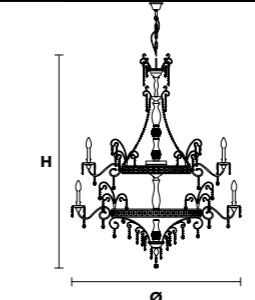

VE 802/12+6

VE 802/A3

Suspension

CCC TECSEE CE ENEC

TECHNICAL INFORMATION	LIGHTING SYSTEM	DESCRIPTION
Ø 110 cm / 43.31"	18×E14×10 W max (not included).	Solid Brass gold plated frame, crystal pendants.
H 150 cm / 59.06"		
W 26 kg / 57.32 lb		
CRYSTALS		PRICE (EXCL. VAT)
CUT CRYSTAL		€ 14.990,00
PREMIUM CRYSTAL		€ 17.290,00
	H Standard Chain 100 cm / 39.37"