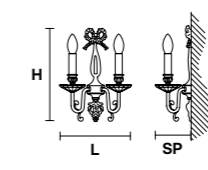

PRICE (EXCL. VAT)

€ 400,00

VE 1079 A2

Applique

CE

TECHNICAL INFORMATION		LIGHTING SYSTEM	DESCRIPTION
L	23 cm / 9.06"	2xE14x10 W max (not included).	Gold plated solid brass frame.
SP	12 cm / 4.72"		
H	36 cm / 14.17"		
W	3 kg / 6.61 lb		