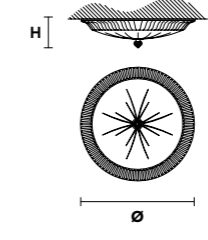

PRICE (EXCL. VAT)

€ 710,00

VE 1080 PL3 50

Ceiling

CE

TECHNICAL INFORMATION		LIGHTING SYSTEM	DESCRIPTION
Ø	50 cm / 19.71"	3xE27x20 W max (not included).	Gold plated solid brass frame, white opaque glass with engraving.
H	15 cm / 5.91"		
W	8.5 kg / 18.73 lb		