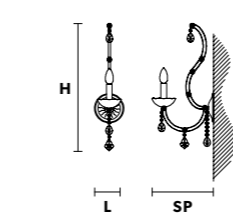

TECHNICAL INFORMATION		LIGHTING SYSTEM	VERSION	CRYSTALS	PRICE (EXCL. VAT)
		STANDARD LIGHTING			CC BEBEE CE ENEC
L	16 cm / 6.30"	1x E14x10 W max (not included). Triac Dimmable	VE 938/A1 MT	HALF CUT GLASS	€ 250,00
SP	27 cm / 10.63"			CUT CRYSTAL	€ 300,00
H	40 cm / 15.75"			PREMIUM CRYSTAL	€ 470,00
VE 938/A1 CG					€ 330,00
		INTEGRATED LED LIGHTING			CE ENEC
		1x LED source – 4 W tot Control system: DMX On request Radio Control and Masiero Smart Light App only for RW version.	VE 938/A1 RW/DW	HALF CUT GLASS	€ 420,00
				CUT CRYSTAL	€ 470,00
				PREMIUM CRYSTAL	€ 640,00

MT/CG

MT
Traditional version
CG
Coloured glass version

LIGHTING Traditional E14 lightbulbs
SIZE With lampshades, overall diameter is 5 cm (2") larger than specified
FRAME **MT** Chrome or gold plated metal covered with transparent glass
CG Painted metal covered with painted glass
LAMPSHADES **MT** No lampshades included
CG No lampshades included
PENDANTS **MT** Transparent glass or crystal
CG Coloured glass

RW/DW

RW
RGB-W Led version
DW
Dynamic White Led version

LIGHTING WHITE LED sources CRI>90
RGB-W each light 330 Nominal lm at 3000K
DW each light 490 Nominal lm at 4700K
SIZE Same size as MT or CG
FRAME Chrome or gold plated metal covered with transparent glass
LAMPSHADES No lampshades included
PENDANTS Transparent glass or crystal