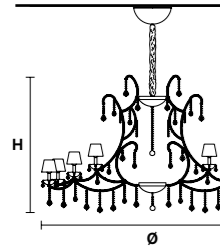

VE 915/12 RW/DW

HALF CUT GLASS
CUT CRYSTAL
PREMIUM CRYSTAL

€ 6.710,00
€ 7.110,00
€ 10.820,00

VE 915/36

TECHNICAL INFORMATION

Ø 170 cm / 66.92"
H 90 cm / 35.43"
W 60 kg / 132.27 lb

LIGHTING SYSTEM

STANDARD LIGHTING
36×E14×10 W max (not included).
Triac Dimmable

VE 915/36 RW/DW

HALF CUT GLASS
CUT CRYSTAL
PREMIUM CRYSTAL

€ 15.450,00
€ 16.320,00
€ 24.150,00

VE 915/48

TECHNICAL INFORMATION

Ø 205 cm / 80.70"
H 140 cm / 55.11"
W 95 kg / 209.43 lb

LIGHTING SYSTEM

STANDARD LIGHTING
48×E14×10 W max (not included).
Triac Dimmable