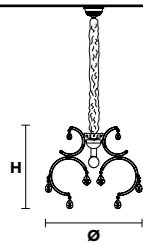

VE 956/1

TECHNICAL INFORMATION	LIGHTING SYSTEM	VERSION	CRYSTALS	PRICE (EXCL. VAT)
	STANDARD LIGHTING			
Ø 40 cm / 15.75"	1x E27x20 W max (not included). Triac Dimmable	VE 956/1 MT	HALF CUT GLASS	€ 670,00
H 40 cm / 15.75"			CUT CRYSTAL	€ 850,00
W 7 kg / 15.43 lb			PREMIUM CRYSTAL	€ 1.820,00
		VE 956/1 CG		€ 1.000,00
	INTEGRATED LED LIGHTING			
	1x LED source - 4 W tot Control system: DMX On request Radio Control and Masiero Smart Light App only for RW version.	VE 956/1 RW/DW	HALF CUT GLASS	€ 820,00
			CUT CRYSTAL	€ 1.010,00
			PREMIUM CRYSTAL	€ 1.970,00