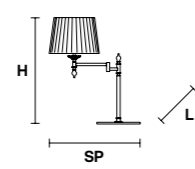

VE 1090 TL1

Table lamp

CE

TECHNICAL INFORMATION		LIGHTING SYSTEM	DESCRIPTION
L	30 cm / 11.81"	1xE27x20 W max (not included).	Gold plated solid brass frame.
SP	70 cm / 27.56"		
H	64 cm / 25.20"		

LAMP SHADES:
PON/30/IV

PRICE (EXCL. VAT)

€ 800,00