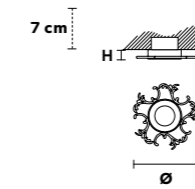

VE 1106

Ceiling

CE

TECHNICAL INFORMATION		LIGHTING SYSTEM	DESCRIPTION
Ø	22 cm / 8.66"	1xGU10x15 W max (not included).	Solid brass gold plated spot light. Bulbs not included. Hole Ø 2.37".
H	2.5 cm / 0.98"		
W	0.4 kg / 0.88 lb		

PRICE (EXCL. VAT)

€ 180,00