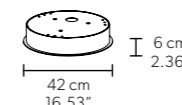

TECHNICAL INFORMATION	
Ø	126 cm / 49.60"
H	223 cm / 87.79"
W	42 kg / 92.59 lb

192 LED LIGHTS CRI > 90
3000 K - 288W- 37440 Nominal lm
Dimmable PUSH or DMX on request.

Fixing: 1 x canopy
32 x single steel cables.
The canopy contains:
2 x drivers
2 x control boards