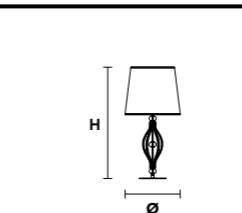

NOBLESSE TL1G

Table lamp

TECHNICAL INFORMATION	SHADE	FINISHING	PRICE (EXCL. VAT)
Ø 40 cm / 15.75"	SHA-BD/40/IV	V13-V97	€ 620,00
H 85 cm / 33.46"	SHA-BD/40/WH		
WW 1×E27×20 W max			
USA 1×E26×60 W max (not included)