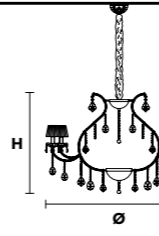

TECHNICAL INFORMATION	LIGHTING SYSTEM	VERSION	CRYSTALS	PRICE (EXCL. VAT)
	STANDARD LIGHTING			
Ø 75 cm / 29.52" H 60 cm / 23.62" W 20 kg / 44.09 lb	12×E14×10 W max (not included). Triac Dimmable	VE 935/12 MT	HALF CUT GLASS CUT CRYSTAL PREMIUM CRYSTAL	€ 3.030,00 € 3.510,00 € 5.670,00
		VE 935/12 CG		€ 4.130,00
	INTEGRATED LED LIGHTING			
	12×LED source – 48 W tot Control system: DMX On request Radio Control and Masiero Smart Light App only for RW version.	VE 935/12 RW/DW	HALF CUT GLASS CUT CRYSTAL PREMIUM CRYSTAL	€ 4.880,00 € 5.370,00 € 7.510,00

VE 935/18