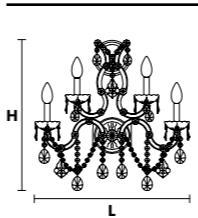

VE 940/A5

TECHNICAL INFORMATION	LIGHTING SYSTEM	VERSION	CRYSTALS	PRICE (EXCL. VAT)
L 35 cm / 13.77" SP 35 cm / 13.77" H 50 cm / 19.68"	STANDARD LIGHTING 5×E14×10 W max (not included). Triac Dimmable	VE 940/A5 MT	HALF CUT GLASS CUT CRYSTAL PREMIUM CRYSTAL	€ 610,00 € 710,00 € 1.160,00
	INTEGRATED LED LIGHTING	VE 940/A5 CG		€ 810,00
	5×LED source –20 W tot Control system: DMX On request Radio Control and Masiero Smart Light App only for RW version.	VE 940/A5 RW/DW	HALF CUT GLASS CUT CRYSTAL PREMIUM CRYSTAL	€ 1.460,00 € 1.570,00 € 2.000,00