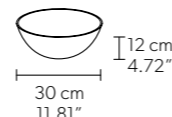

The cup contains:
1 x driver
1 x control board