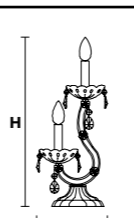

VE 940/TL2

TECHNICAL INFORMATION	LIGHTING SYSTEM	VERSION	CRYSTALS	PRICE (EXCL. VAT)
Ø 20 cm / 7.87" H 35 cm / 13.78"	STANDARD LIGHTING 2×E14×10 W max (not included). Triac Dimmable	VE 940/TL2 MT	HALF CUT GLASS CUT CRYSTAL PREMIUM CRYSTAL	€ 230,00 € 250,00 € 310,00
	INTEGRATED LED LIGHTING	VE 940/TL2 CG		€ 290,00
	2×LED source –8 W tot Control system: DMX On request Radio Control and Masiero Smart Light App only for RW version.	VE 940/TL2 RW/DW	HALF CUT GLASS CUT CRYSTAL PREMIUM CRYSTAL	€ 570,00 € 590,00 € 640,00