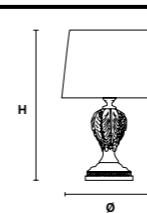

ACANTIA TL1N

Table lamp

TECHNICAL INFORMATIONS	SHADE	FINISHING	CRYSTALS	PRICE (EXCL. VAT)
Ø 30 cm / 11.81" H 46 cm / 18.11"	DAM/30/WH DAM/30/BK	V95-V90	CUT CRYSTAL PREMIUM CRYSTAL	€ 470,00
WW 1×E27×20 W max USA 1×E26×60 W max (not included)