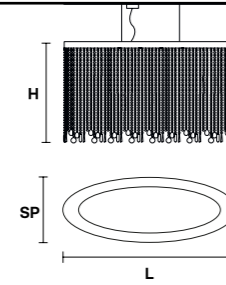

VE 811/S5 OV

VE 811/S6 OV

Suspension

TECHNICAL INFORMATION	LIGHTING SYSTEM	DESCRIPTION
L 100 cm / 39.40"	5x E27x20 W max (not included).	Metal frame, crystal pendants.
SP 40 cm / 15.70"		
H 40 cm / 15.70"		
W 12 kg / 26.40 lb		
CRYSTALS	PRICE (EXCL. VAT)	
HALF CUT GLASS	€ 1.900,00	
CUT CRYSTAL	€ 2.800,00	
PREMIUM CRYSTAL	€ 8.710,00