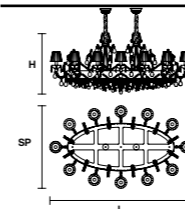

VE 920/30

TECHNICAL INFORMATION	LIGHTING SYSTEM	VERSION	CRYSTALS	PRICE (EXCL. VAT)
	STANDARD LIGHTING			
L 200 cm / 78.74" SP 70 cm / 27.55" H 60 cm / 23.62" W 100 kg / 220.4 lb	30x E14x10 W max (not included). Triac Dimmable	VE 920/30 MT	CUT CRYSTAL PREMIUM CRYSTAL	€ 12.160,00 € 35.840,00
	INTEGRATED LED LIGHTING			
	30x LED source -120 W tot Control system: DMX On request Radio Control and Masiero Smart Light App only for RW version.	VE 920/30 RW/DW	CUT CRYSTAL PREMIUM CRYSTAL	€ 16.800,00 € 40.430,00

Standard chain

MT/CG

MT
Traditional version
CG
Coloured glass version

LIGHTING Traditional E14 lightbulbs
SIZE With lampshades, overall diameter is 5 cm (2") larger than specified
FRAME **MT** Chrome or gold plated metal covered with transparent glass
CG Painted metal covered with painted glass
LAMP SHADES **MT** Cotonette COT/12/WH
CG Organza ORG/12/...COLOUR
PENDANTS **MT** Transparent glass or crystal
CG Coloured glass

VE 921/24

TECHNICAL INFORMATION	LIGHTING SYSTEM	VERSION	CRYSTALS	PRICE (EXCL. VAT)
	STANDARD LIGHTING			
L 150 cm / 59.06" SP 85 cm / 33.46" H 68 cm / 26.77" W 43 kg / 94.79 lb	12x E14x10 W max 12x E27x20 W max (not included). Triac Dimmable	VE 921/24 MT	HALF CUT GLASS CUT CRYSTAL PREMIUM CRYSTAL	€ 10.000,00 € 11.820,00 € 20.900,00
	INTEGRATED LED LIGHTING			
	24x LED source -56 W tot Control system: DMX On request Radio Control and Masiero Smart Light App only for RW version.	VE 921/24 RW/DW	HALF CUT GLASS CUT CRYSTAL PREMIUM CRYSTAL	€ 13.710,00 € 15.530,00 € 24.570,00