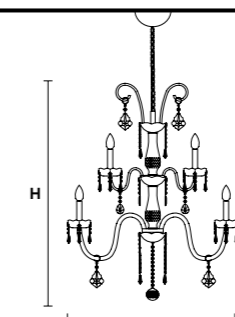

Chandelier

TECHNICAL INFORMATION	LIGHTING SYSTEM	DESCRIPTION
Ø 88 cm / 34.64 "	10×E14×10 W max (not included).	Blown glass arm frame, crystal pendants.
H 112 cm / 44.09 "		
W 19 kg / 41.88 lb		
CRYSTALS		PRICE (EXCL. VAT)
HALF CUT GLASS		€ 2.580,00
CUT CRYSTAL		€ 2.970,00
PREMIUM CRYSTAL		€ 6.250,00