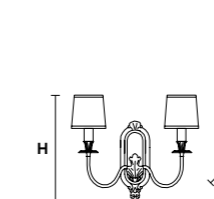

VE 1074 A2

Applique

TECHNICAL INFORMATION	LIGHTING SYSTEM	DESCRIPTION
L 40 cm / 15.75"	2×E14×10 W max (not included).	Gold plated solid brass frame.
SP 18 cm / 7.09"		LAMPSHADES: SHA/14/IV-WH
H 40 cm / 15.75"		
W 3 kg / 6.61 lb		

PRICE (EXCL. VAT)
€ 560,00