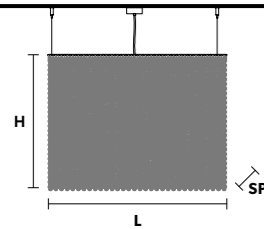

PROGRAMS

CUBO S/LONG/O

Suspension RECTANGULAR

TECHNICAL INFORMATION	FINISHING	PENDANTS	CRYSTALS	PRICE (EXCL. VAT)
L 75 cm / 29.52"	G04 ●	TRANSPARENT	HALF CUT GLASS	€ 2.400,00
SP 25 cm / 9.84"			CUT CRYSTAL	€ 3.390,00
H 60 cm / 23.62"			PREMIUM CRYSTAL	€ 9.100,00
WW 17×E14×10 W		COLOURED	HALF CUT GLASS	€ 3.880,00
USA 17×E12×40 W <i>(not included)</i>			CUT CRYSTAL	€ 5.410,00