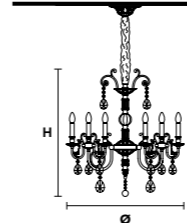

ZAIRA 9

Chandelier

TECHNICAL INFORMATION
Ø 75 cm / 29.52"
H 70 cm / 27.56"

FINISHING

G03

● HALF CUT GLASS
CUT CRYSTAL
PREMIUM CRYSTAL

PRICE (EXCL. VAT)

€ 2.860,00
€ 3.020,00
€ 3.660,00

WW 9×E14×10 W max
USA 9×E12×40 W max
(not included)