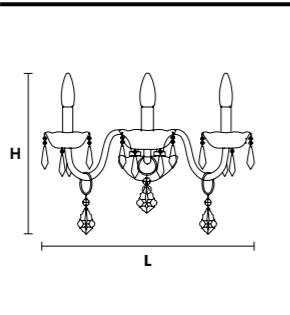

VE 875/12

Applique

TECHNICAL INFORMATION	LIGHTING SYSTEM	DESCRIPTION
L 44 cm / 17.30"	3×E14×10 W max (not included).	Blown glass arm frame, crystal pendants.
SP 26 cm / 10.25"		
H 26 cm / 10.25"		
W 3 kg / 6.61 lb		
CRYSTALS		PRICE (EXCL. VAT)
HALF CUT GLASS		€ 520,00
CUT CRYSTAL		€ 580,00
PREMIUM CRYSTAL		€ 1.030,00