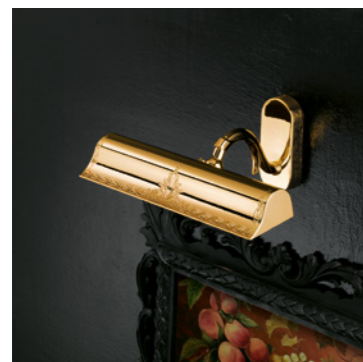

VE 860 A2 G		Applique		CE
TECHNICAL INFORMATION		LIGHTING SYSTEM	DESCRIPTION	
L	31 cm / 12.20"	2xE14x10 W max (not included).	Gold plated metal frame.	
SP	26 cm / 10.24"			
H	15 cm / 5.91"			
W	2.2 kg / 4.84 lb			
			PRICE (EXCL. VAT) € 400,00