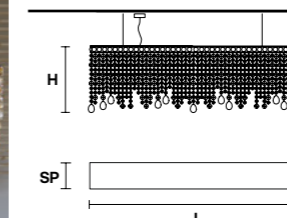

VE 895 S8

Suspension

TECHNICAL INFORMATION	LIGHTING SYSTEM	DESCRIPTION
L 160 cm / 63.00" SP 15 cm / 5.90" H 40 cm / 15.75" W 23 kg / 50.70 lb	8×E14×10 W max (not included).	Powder coated metal frame, painted glass pendants.
CRYSTALS		PRICE (EXCL. VAT)
HALF CUT GLASS		€ 3.250,00