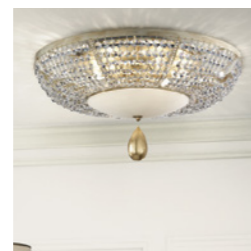

Finishings

V13
Beige e Oro
Ivory and Gold

V97
Bianco e argento
White and silver

Family

Chandelier

Applique

Ceiling

Floor lamp