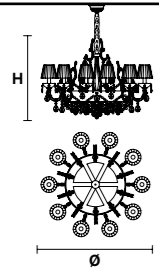

VE 923/13

TECHNICAL INFORMATION	LIGHTING SYSTEM	VERSION	CRYSTALS	PRICE (EXCL. VAT)
Ø 80 cm / 31.49" H 65 cm / 25.59" W 19 kg / 41.88 lb	STANDARD LIGHTING			
	10×E14×10 W max 3×E27×20 W max (not included). Triac Dimmable	VE 923/13 MT	HALF CUT GLASS CUT CRYSTAL PREMIUM CRYSTAL	€ 6.290,00 € 7.530,00 € 13.390,00
	INTEGRATED LED LIGHTING			
	13×LED source – 52 W tot Control system: DMX On request Radio Control and Masiero Smart Light App only for RW version.	VE 923/13 RW/DW	HALF CUT GLASS CUT CRYSTAL PREMIUM CRYSTAL	€ 8.300,00 € 9.540,00 € 15.380,00