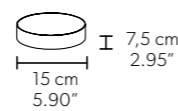

Each box contains:
1 x control board