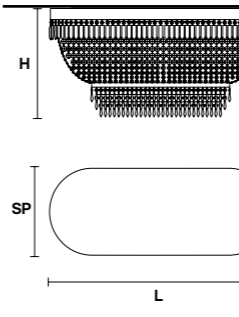

VE 820 PL26

Ceiling

TECHNICAL INFORMATION	LIGHTING SYSTEM	DESCRIPTION
L 150 cm / 59.10"	2×E27×20 W max (not included).	Gold plated metal frame, crystal pendants.
SP 47 cm / 18.50"	18×E14×10 W max (not included).	
H 50 cm / 19.69"		
W 50 kg / 110.2 lb		
CRYSTALS		PRICE (EXCL. VAT)
CUT CRYSTAL		€ 11.330,00
PREMIUM CRYSTAL		€ 23.800,00