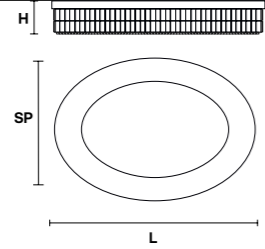

VE 760/PL 16 OV

Ceiling

CE

TECHNICAL INFORMATION	LIGHTING SYSTEM	DESCRIPTION
L 150 cm / 59.10"	16×E27×20 W max (not included). Ø max 45 mm	Metal frame and crystal pendants
SP 75 cm / 29.50"		
H 18 cm / 7.08"		
W 40 kg / 88.18lb		
CRYSTALS		PRICE (EXCL. VAT)
CUT CRYSTAL		€ 6.970,00
PREMIUM CRYSTAL		€ 23.590,00