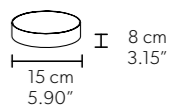

Each box contains:
1 x control board.

Any additional element
made of module 7x10,
requires one additional
cup with driver and
control board.