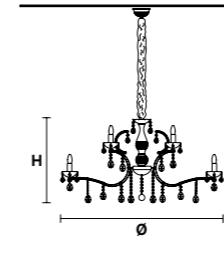

VE 917/15

TECHNICAL INFORMATION

Ø 85 cm / 33.46"
H 60 cm / 23.62"
W 18 kg / 39.68 lb

LIGHTING SYSTEM

STANDARD LIGHTING
15×E14×10 W max (not included).
Triac Dimmable

VERSION

VE 917/15 MT
VE 917/15 CG

CRYSTALS

HALF CUT GLASS
CUT CRYSTAL
PREMIUM CRYSTAL

PRICE (EXCL. VAT)

€ 3.250,00
€ 3.750,00
€ 6.890,00
€ 4.320,00

INTEGRATED LED LIGHTING

15×LED source – 60 W tot
Control system: DMX
On request Radio Control and Masiero Smart Light App only for RW version.

VE 917/15 RW/DW

HALF CUT GLASS
CUT CRYSTAL
PREMIUM CRYSTAL

€ 5.570,00
€ 6.070,00
€ 9.180,00