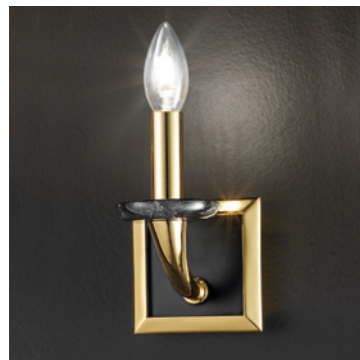

VE 1192 A1 P

Applique

CE

TECHNICAL INFORMATION	LIGHTING SYSTEM	DESCRIPTION
L 11 cm / 4.33"	1xE14x10 W max (not included).	Gold plated metal frame.
SP 14 cm / 5.51"		
H 24 cm / 9.44"		
W 1.5 kg / 3.30 lb		

PRICE (EXCL. VAT)

€ 290,00