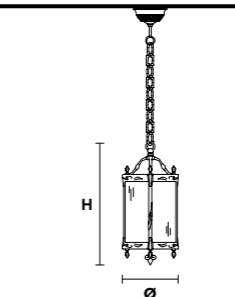

VE 1066 S3 Suspension			CE
TECHNICAL INFORMATION	LIGHTING SYSTEM	DESCRIPTION	
Ø 20 cm / 7.87" H 44 cm / 17.32" W 5 kg / 11.02 lb	3xE14x10 W max (not included).	Gold plated solid brass frame.	
PRICE (EXCL. VAT)			
€ 810,00