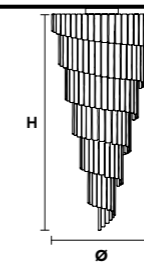

VE 1146 PL14

Ceiling

TECHNICAL INFORMATION	LIGHTING SYSTEM	DESCRIPTION
Ø 70 cm / 27.56"	14×E27×20 W max (not included).	Painted metal frame, diffuser in hand made cast glass with "graniglia" finishing.
H 140 cm / 55.20"		
W 63 kg / 138.89 lb		
PRICE (EXCL. VAT)		
€ 15.250,00