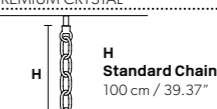

TECHNICAL INFORMATION	LIGHTING SYSTEM	DESCRIPTION
Ø 88 cm / 34.64 "	8×E14×10 W max (not included).	Blown glass arm frame, crystal pendants.
H 76 cm / 29.92 "		
W 13 kg / 28.66 lb		
CRYSTALS		PRICE (EXCL. VAT)
HALF CUT GLASS		€ 2.010,00
CUT CRYSTAL		€ 2.430,00
PREMIUM CRYSTAL		€ 5.280,00