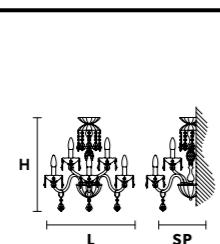

VE 871/A5

Applique

TECHNICAL INFORMATION	LIGHTING SYSTEM	DESCRIPTION
L 50 cm / 19.70"	5×E14×10 W max (not included).	Blown glass arm frame, crystal pendants.
SP 28 cm / 11.05"		
H 54 cm / 21.25"		
W 4 kg / 8.81 lb		
CRYSTALS		PRICE (EXCL. VAT)
HALF CUT GLASS		€ 800,00
CUT CRYSTAL		€ 860,00
PREMIUM CRYSTAL		€ 1.310,00