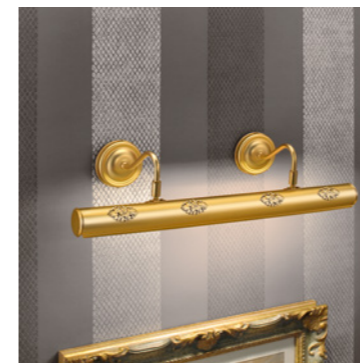

VE 858 A4		Applique		CE
TECHNICAL INFORMATION		LIGHTING SYSTEM	DESCRIPTION	
L	60 cm / 23.62"	4xG9x10 W max (not included).	Matt gold plated solid metal frame.	
SP	20 cm / 7.87"			
H	15 cm / 5.91"			
W	5 kg / 11.02 lb			
			PRICE (EXCL. VAT)	
			€ 610,00	

BRASS & SPOTS