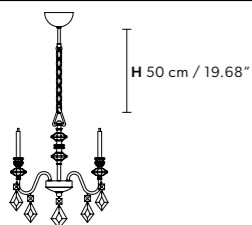

Standard chain for all chandeliers

: For the US market, refer to the relevant price list.