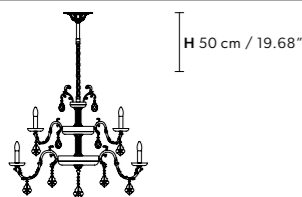

Finishings

G04 Cromo lucido + marmo nero Marquina
Shiny chrome + Marquina black marble

G03 Oro lucido + marmo verde Guatemala
Shiny gold + Guatemala green marble

Family

Chandelier

Applique

Table lamp

Standard chain for all chandeliers