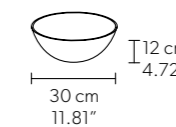

G03-G14 ●●

€ 15.210,00

Fixing: 1 x central bracket
35 x single steel cables.
The cup contains:
1 x driver
1 x control board