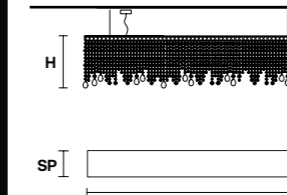

VE 895 S10 TRASP

Suspension

TECHNICAL INFORMATION	LIGHTING SYSTEM	DESCRIPTION
L 200 cm / 78.75" SP 15 cm / 5.90" H 40 cm / 15.75" W 32 kg / 70.54 lb	10×E14×10 W max (not included).	Powder coated metal frame, only transparent glass pendants.
CRYSTALS		PRICE (EXCL. VAT)
HALF CUT GLASS		€ 3.460,00
CUT CRYSTAL		€ 6.780,00