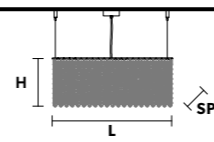

CUBO S/SQUARE/LARGE 20 Suspension ■ SQUARE

TECHNICAL INFORMATION	FINISHING	PENDANTS	CRYSTALS	PRICE (EXCL. VAT)
L 50 cm / 19.68"	G04 ●	TRANSPARENT	HALF CUT GLASS	€ 1.490,00
SP 50 cm / 19.68"			CUT CRYSTAL	€ 1.950,00
H 20 cm / 7.87"			PREMIUM CRYSTAL	€ 4.620,00
WW 12×E14×10 W		COLOURED	HALF CUT GLASS	€ 2.200,00
USA 12×E12×40 W (not included)			CUT CRYSTAL	€ 2.990,00