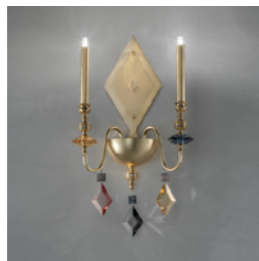

CHANDELIERS

CHIC

Struttura in metallo con inserti in fusione d'ottone e cristallo colorato.
Pendagli in cristallo colorato.

Metal frame with cast brass and coloured crystal inserts.
Coloured crystal pendants.

Metallstruktur mit Einsätzen aus Messingguss und farbigem Kristall.
Behang aus farbigem Kristall.

Structure en métal avec inserts en laiton moulé et cristal coloré.
Pampilles en cristal coloré.

Estructura de metal con insertos realizados en fundición de latón y cristal de color.
Piezas colgantes en cristal de color.

**МЕТАЛЛИЧЕСКИЙ КАРКАС С ЛИТЫМИ ЛАТУННЫМИ ВСТАВКАМИ И ЦВЕТНЫМ ХРУСТАЛЕМ.
ПОДВЕСЫ ИЗ ЦВЕТНОГО ХРУСТАЛЯ.**

这个灯具的结构是金属, 而且有黄铜铸件与彩色水晶的装饰。这个系列也有水晶吊坠和合成材料的灯罩。

هيكل معدني مع مدخلات من صب النحاس الأصفر والكريستال الملون. دلايات من الكريستال الملون.

Standard finishings

Family

Applique

Standard chain for all chandeliers

: For the US market, refer to the relevant price list.

Masiero Atelier

Pricelist

CHIC 12

Chandelier

TECHNICAL INFORMATION	FINISHING	PRICE (EXCL. VAT)
Ø 115 cm / 45.28"	F01-F02	€ 3.090,00
H 82 cm / 32.28"		
WW 12×G9×10 W max <i>(not included)</i>		
USA 12×G9×10 W max <i>(not included)</i>		

CHIC 8

Chandelier

TECHNICAL INFORMATION	FINISHING	PRICE (EXCL. VAT)
Ø 80 cm / 31.49"	F01-F02	€ 2.160,00
H 70 cm / 27.55"		
WW 8×G9×10 W max <i>(not included)</i>		
USA 8×G9×10 W max <i>(not included)</i>		

CHIC 5

Chandelier

TECHNICAL INFORMATION	FINISHING	PRICE (EXCL. VAT)
Ø 50 cm / 19.69"	F01-F02	€ 1.200,00
H 60 cm / 23.62"		
WW 5×G9×10 W max <i>(not included)</i>		
USA 5×G9×10 W max <i>(not included)</i>		

CHIC 3

Chandelier

TECHNICAL INFORMATION	FINISHING	PRICE (EXCL. VAT)
Ø 43 cm / 16.93"	F01-F02	€ 640,00
H 45 cm / 17.72"		
WW 3×G9×10 W max <i>(not included)</i>		
USA 3×G9×10 W max <i>(not included)</i>		

CHIC A2 N

Applique