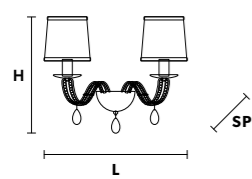

NOBLESSE A2

Applique

TECHNICAL INFORMATION	SHADE	FINISHING	PRICE (EXCL. VAT)
L 46 cm / 17.94"	SHA-BD/14/IV	V13-V97 ● ●	€ 300,00
SP 18 cm / 7.02"	SHA-BD/14/WH		
H 40 cm / 15.60"			
WW 2×E14×10 W max			
USA 2×E12×40 W max (not included)			

NOBLESSE A4

Applique