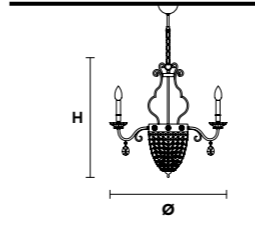

ELEGANTIA 3+1

Chandelier

TECHNICAL INFORMATIONS	SHADE	FINISHING	CRYSTALS	PRICE (EXCL. VAT)
Ø 45 cm / 17.72"	NO LAMP SHADES INCLUDED	G04-G06	HALF CUT GLASS	€ 870,00
H 60 cm / 23.62"			CUT CRYSTAL	€ 1.050,00
			PREMIUM CRYSTAL	€ 1.490,00
WW 3×E14×10 W max 1×E27×20 W max		G03-G05	HALF CUT GLASS	€ 950,00
USA 3×E12×40 W max 1×E26×60 W max (not included)			CUT CRYSTAL	€ 1.120,00
			PREMIUM CRYSTAL	€ 1.550,00