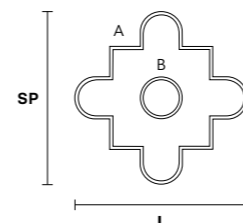

Masiero Atelier

Pricelist

GALASSIA O1 SNG

Ceiling

TECHNICAL INFORMATION	FINISHING	CRYSTALS	PRICE (EXCL. VAT)
L 201 cm / 79.13"	V98	HALF CUT GLASS	€ 13.490,00
SP 201 cm / 79.13"		CUT CRYSTAL	€ 17.260,00
H 100 cm / 39.37"		PREMIUM CRYSTAL	€ 49.940,00
W 80 kg / 176.37 lb			

LED x 93,6W CRI>95 3000K - 12051 Nominal lumen
Dimmable: 1-10V (1 x driver recessed)

- **A Outside** H50
  12 x Corner 20x20
  8 x Arch 50
- **B Inside** H100
  4 x Arch 50

GALASSIA O1 TPL

Ceiling