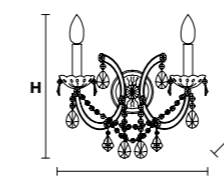

VE 944/A2

TECHNICAL INFORMATION	LIGHTING SYSTEM	VERSION	CRYSTALS	PRICE (EXCL. VAT)
	STANDARD LIGHTING			
L 28 cm / 11.02"	2×E14×10 W max (not included). Triac Dimmable	VE 944/A2 MT	HALF CUT GLASS	€ 290,00
SP 18 cm / 7.09"			CUT CRYSTAL	€ 320,00
H 28 cm / 11.02"			PREMIUM CRYSTAL	€ 510,00
		VE 944/A2 CG		€ 380,00
	INTEGRATED LED LIGHTING			
	2×LED source –8 W tot Control system: DMX On request Radio Control and Masiero Smart Light App only for RW version.	VE 944/A2 RW/DW	HALF CUT GLASS	€ 630,00
			CUT CRYSTAL	€ 660,00
			PREMIUM CRYSTAL	€ 850,00