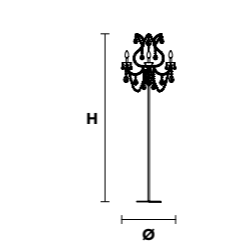

VE 938/STL5*

TECHNICAL INFORMATION		LIGHTING SYSTEM	VERSION	CRYSTALS	PRICE (EXCL. VAT)
		STANDARD LIGHTING			CE ENEC
Ø	50 cm / 19.69"	5x E14x10 W max (not included). Triac Dimmable	VE 938/STL5 MT	HALF CUT GLASS	€ 1.250,00
H	185 cm / 72.83"			CUT CRYSTAL	€ 1.670,00
				PREMIUM CRYSTAL	€ 3.320,00
VE 938/STL5 CG					€ 1.950,00
		INTEGRATED LED LIGHTING			CE ENEC
		5x LED source – 20 W tot Control system: DMX On request Radio Control and Masiero Smart Light App only for RW version.	VE 938/STL5 RW/DW	HALF CUT GLASS	€ 2.100,00
				CUT CRYSTAL	€ 2.010,00
				PREMIUM CRYSTAL	€ 4.160,00