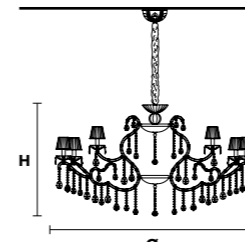

TECHNICAL INFORMATION	LIGHTING SYSTEM	VERSION	CRYSTALS	PRICE (EXCL. VAT)
Ø 95 cm / 37.40" H 60 cm / 23.62" W 17 kg / 37.47 lb	STANDARD LIGHTING 15×E14×10 W max (not included). Triac Dimmable	VE 996/15 MT	HALF CUT GLASS CUT CRYSTAL PREMIUM CRYSTAL	€ 4.010,00 € 4.790,00 € 8.800,00
	INTEGRATED LED LIGHTING	VE 996/15 CG		€ 5.530,00
	15×LED source – 60 W tot Control system: DMX On request Radio Control and Masiero Smart Light App only for RW version.	VE 996/15 RW/DW	HALF CUT GLASS CUT CRYSTAL PREMIUM CRYSTAL	€ 6.320,00 € 7.110,00 € 11.100,00

VE 996/36

TECHNICAL INFORMATION	LIGHTING SYSTEM	VERSION	CRYSTALS	PRICE (EXCL. VAT)
Ø 165 cm / 64.96" H 95 cm / 37.40" W 48 kg / 105.82 lb	STANDARD LIGHTING 36×E14×10 W max (not included). Triac Dimmable	VE 996/36 MT	HALF CUT GLASS CUT CRYSTAL PREMIUM CRYSTAL	€ 11.280,00 € 13.230,00 € 25.380,00
	INTEGRATED LED LIGHTING	VE 996/36 CG		€ 15.200,00
	36×LED source – 144 W tot Control system: DMX On request Radio Control and Masiero Smart Light App only for RW version.	VE 996/36 RW/DW	HALF CUT GLASS CUT CRYSTAL PREMIUM CRYSTAL	€ 16.840,00 € 18.790,00 € 30.890,00