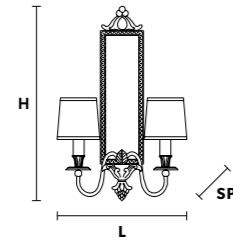

PRICE (EXCL. VAT)

€ 710,00

VE 1076 A2

Applique

CE

TECHNICAL INFORMATION		LIGHTING SYSTEM	DESCRIPTION
L	35 cm / 13.78"	2xE14x10 W max (not included).	Gold plated solid brass frame. Aged mirror included.
SP	18 cm / 7.09"		
H	60 cm / 23.62"		LAMPSHADES: SHA/14/IV-WH
W	4 kg / 8.81 lb		