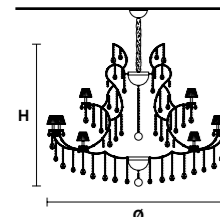

VE 903/15

TECHNICAL INFORMATION

Ø 90 cm / 35.43"
H 70 cm / 27.55"
W 30 kg / 66.13 lb

LIGHTING SYSTEM

STANDARD LIGHTING
15×E14×10 W max (not included).
Triac Dimmable

VERSION

VE 903/15 MT
VE 903/15 CG

CRYSTALS

VE 903/15 RW/DW

HALF CUT GLASS
CUT CRYSTAL
PREMIUM CRYSTAL

€ 7.010,00
€ 7.790,00
€ 10.420,00

VE 903/24

TECHNICAL INFORMATION

Ø 150 cm / 59.05"
H 120 cm / 47.24"
W 48 kg / 105.82 lb

LIGHTING SYSTEM

STANDARD LIGHTING
24×E14×10 W max (not included).
Triac Dimmable

VERSION

VE 903/24 MT
VE 903/24 CG

CRYSTALS

HALF CUT GLASS
CUT CRYSTAL
PREMIUM CRYSTAL

PRICE (EXCL. VAT)

€ 7.800,00
€ 8.770,00
€ 17.110,00
€ 10.120,00

INTEGRATED LED LIGHTING

24×LED source – 96 W tot
Control system: DMX
On request Radio Control and Masiero Smart Light App only for RW version.

VE 903/24 RW/DW

HALF CUT GLASS
CUT CRYSTAL
PREMIUM CRYSTAL

€ 11.510,00
€ 12.470,00
€ 20.780,00

VE 903/56

TECHNICAL INFORMATION

Ø 210 cm / 82.67"
H 180 cm / 70.86"
W 140 kg / 308.6 lb

LIGHTING SYSTEM

STANDARD LIGHTING
56×E14×10 W max (not included).
Triac Dimmable