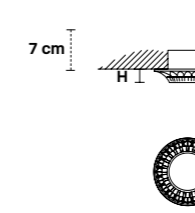

VE 1191

Ceiling

CE

TECHNICAL INFORMATION		LIGHTING SYSTEM	DESCRIPTION
Ø	10 cm / 3.94"	1xGU10x15 W max (not included).	Solid brass antiqued gold spot light. Bulbs not included. Hole Ø 2.37".
W	0.5 kg / 1.10 lb		

PRICE (EXCL. VAT)

€ 130,00