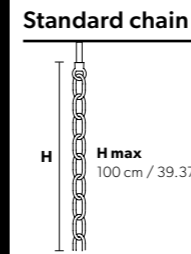

Standard chain	MT/CG	RW/DW
	MT Traditional version CG Coloured glass version	RW RGB-W Led version DW Dynamic White Led version
	LIGHTING Traditional E14 lightbulbs SIZE With lampshades, overall diameter is 5 cm (2") larger than specified FRAME MT Chrome or gold plated metal covered with transparent glass CG Painted metal covered with painted glass LAMP SHADES MT Damask DAM/14/WHITE CG Organza ORG/14/...COLOUR PENDANTS MT Transparent glass or crystal CG Coloured glass	LIGHTING WHITE LED sources CRI>90 RGB-W each light 330 Nominal lm at 3000K DW each light 490 Nominal lm at 4700K SIZE Same size as MT or CG FRAME Chrome or gold plated metal covered with transparent glass LAMP SHADES No lampshades included PENDANTS Transparent glass or crystal