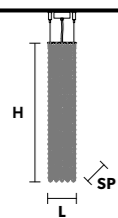

CUBO S/SQUARE/SMALL 60 Suspension ■ SQUARE

TECHNICAL INFORMATION	FINISHING	PENDANTS	CRYSTALS	PRICE (EXCL. VAT)
L 12.5 cm / 4.92"	G04 ●	TRANSPARENT	HALF CUT GLASS	€ 610,00
SP 12.5 cm / 4.92"			CUT CRYSTAL	€ 810,00
H 60 cm / 23.62"			PREMIUM CRYSTAL	€ 2.080,00
WW 3×E14×10 W		COLOURED	HALF CUT GLASS	€ 920,00
USA 3×E12×40 W (not included)			CUT CRYSTAL	€ 1.280,00