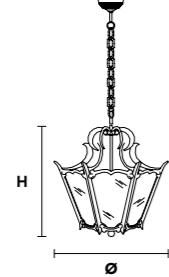

VE 1069 S4

VE 1071 A2

Suspension

TECHNICAL INFORMATION	LIGHTING SYSTEM	DESCRIPTION
Ø 42 cm / 16.54"	4×E14×10 W max (not included).	Gold plated solid brass frame.
H 44 cm / 17.32"		
W 8 kg / 17.63 lb		

PRICE (EXCL. VAT)
€ 1.510,00

H Standard Chain
100 cm / 39.37"