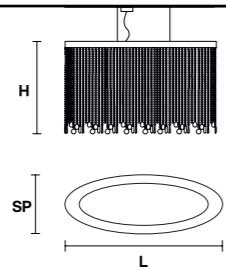

VE 811/S4 OV

Suspension

TECHNICAL INFORMATION	LIGHTING SYSTEM	DESCRIPTION
L 80 cm / 31.50"	4x E27x20 W max (not included).	Metal frame, crystal pendants.
SP 40 cm / 15.60"		
H 30 cm / 11.80"		
W 9 kg / 19.80 lb		
CRYSTALS	PRICE (EXCL. VAT)	
HALF CUT GLASS	€ 1.290,00	
CUT CRYSTAL	€ 1.920,00	
PREMIUM CRYSTAL	€ 5.960,00