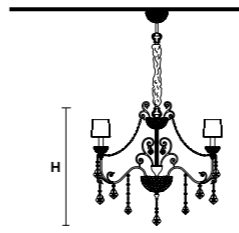

IMPERIAL 8

Chandelier

TECHNICAL INFORMATION	SHADE	FINISHING	PRICE (EXCL. VAT)
Ø 90 cm / 35.43"	SAT/14/ECRU SAT/14/WH SAT/14/BK	G08 - G04 ● ● CUT CRYSTAL PREMIUM CRYSTAL	€ 5.220,00
H 85 cm / 33.46"		G03 ● CUT CRYSTAL PREMIUM CRYSTAL	€ 6.940,00
WW 8×E14×10 W max			€ 5.830,00
USA 8×E12×40 W max <i>(not included)</i>			€ 7.560,00