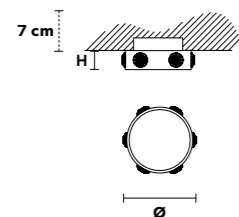

VE 1103

Ceiling

CE

TECHNICAL INFORMATION		LIGHTING SYSTEM	DESCRIPTION
Ø	10 cm / 3.94"	1×GU10×15 W max (not included).	Solid brass gold plated spot light. Bulbs not included. Hole Ø 2.37".
H	4 cm / 1.57"		
W	0.4 kg / 0.88 lb		

PRICE (EXCL. VAT)

€ 150,00