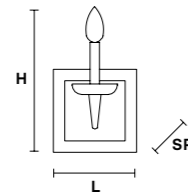

PRICE (EXCL. VAT)

€ 130,00

VE 1192 A1 G

Applique

CE

TECHNICAL INFORMATION	LIGHTING SYSTEM	DESCRIPTION
L 16 cm / 6.30"	1xE14x10 W max (not included).	Gold plated metal frame.
SP 14 cm / 5.51"		
H 26 cm / 10.23"		
W 3 kg / 6.61 lb		