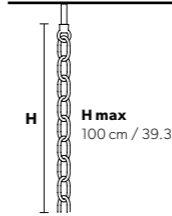

MT/CG

- **MT**
  Traditional version
- **CG**
  Coloured glass version

LIGHTING Traditional E14 lightbulbs
SIZE With lampshades, overall diameter is 5 cm (2") larger than specified
FRAME **MT** Chrome or gold plated metal covered with transparent glass
CG Painted metal covered with painted glass
LAMPSHADES **MT** Organza ORG/14/RD
CG Organza ORG/14/...COLOUR
PENDANTS **MT** Transparent glass or crystal
CG Coloured glass

RW/DW

- **RW**
  RGB-W Led version
- **DW**
  Dynamic White Led version

LIGHTING WHITE LED sources CRI>90
RGB-W each light 330 Nominal lm at 3000K
DW each light 490 Nominal lm at 4700K
SIZE Same size as MT or CG
FRAME Chrome or gold plated metal covered with transparent glass
LAMPSHADES No lampshades included
PENDANTS Transparent glass or crystal