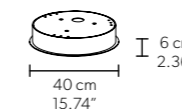

FINISHING

G04

PRICE (EXCL. VAT)
€ 15.110,00

220 LED LIGHTS CRI > 90
3000 K - 330 W - 42900 Nominal Lm
Dimmable PUSH or DMX on request.

G03-G14

€ 18.000,00

Fixing:
1 x canopy.
10x single steel cables
The canopy contains:
2 x drivers