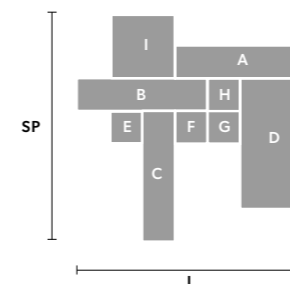

CUBO COMBO PL175 SQ

Ceiling

TECHNICAL INFORMATION	FINISHING	PENDANTS	CRYSTALS	PRICE (EXCL. VAT)
L 175 cm / 68.89"	G04 ●	TRANSPARENT	HALF CUT GLASS	€ 15.910,00
SP 175 cm / 68.89"			CUT CRYSTAL	€ 22.080,00
H 80 cm / 31.49"			PREMIUM CRYSTAL	€ 58.310,00
Composition				
A 1 x Cubo PL/Long/P		COLOURED	HALF CUT GLASS	€ 25.260,00
B 1 x Cubo PL/Long/Q			CUT CRYSTAL	€ 35.150,00
C 1 x Cubo PL/Long/R				
D 1 x Cubo PL/Long/T				
E 1 x Cubo PL/Square/Medium/20				
F 1 x Cubo PL/Square/Medium/40				
G 1 x Cubo PL/Square/Medium/60				
H 1 x Cubo PL/Square/Medium/80				
I 1 x Cubo PL/Square/Large 40				
WW 107x14x10 W (not included)				
USA 107x12x40 W (not included)