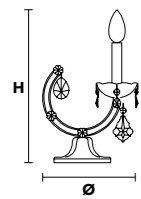

TECHNICAL INFORMATION		LIGHTING SYSTEM	VERSION	CRYSTALS	PRICE (EXCL. VAT)
		STANDARD LIGHTING			CE
Ø	20 cm / 7.87"	1×E14×10 W max (not included). Triac Dimmable	VE 944/TL1 MT	HALF CUT GLASS	€ 210,00
H	28 cm / 11.02"			CUT CRYSTAL	€ 220,00
				PREMIUM CRYSTAL	€ 270,00
					VE 944/TL1 CG
					€ 250,00
		INTEGRATED LED LIGHTING			CE
		1×LED source – 4 W tot Control system: DMX On request Radio Control and Masiero Smart Light App only for RW version.	VE 944/TL1 RW/DW	HALF CUT GLASS	€ 380,00
				CUT CRYSTAL	€ 390,00
				PREMIUM CRYSTAL	€ 430,00