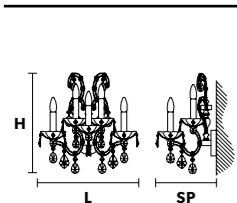

VE 998/A5

TECHNICAL INFORMATION	LIGHTING SYSTEM	VERSION	CRYSTALS	PRICE (EXCL. VAT)
L 42 cm / 16.54" SP 32 cm / 12.60" H 53 cm / 20.87"	STANDARD LIGHTING			
	5x E14x10 W max (not included). Triac Dimmable	VE 998/A5 MT	HALF CUT GLASS CUT CRYSTAL PREMIUM CRYSTAL	€ 1.090,00 € 1.160,00 € 1.480,00
	INTEGRATED LED LIGHTING			
	5x LED source - 20 W tot Control system: DMX On request Radio Control and Masiero Smart Light App only for RW version.	VE 998/A5 RW/DW	HALF CUT GLASS CUT CRYSTAL PREMIUM CRYSTAL	€ 1.860,00 € 1.940,00 € 2.240,00