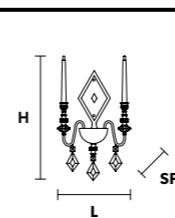

CHIC A2 N

Applique

TECHNICAL INFORMATION	FINISHING	PRICE (EXCL. VAT)
L 35 cm / 13.77"	F01-F02	€ 390,00
SP 12 cm / 4.72"		
H 60 cm / 23.62"		
WW 2×G9×10 W max <i>(not included)</i>		
USA 2×G9×10 W max <i>(not included)</i>		

CHIC TL1G

Table lamp

TECHNICAL INFORMATION	FINISHING	PRICE (EXCL. VAT)
Ø 16 cm / 6.30"	F01-F02	€ 370,00
H 55 cm / 21.65"		
WW 1×G9×10 W max <i>(not included)</i>		
USA 1×G9×10 W max <i>(not included)</i>		

CHIC TL1P

Table lamp

TECHNICAL INFORMATION	FINISHING	PRICE (EXCL. VAT)
Ø 12 cm / 4.72"	F01-F02	€ 240,00
H 30 cm / 11.81"		
WW 1×G9×10 W max <i>(not included)</i>		
USA 1×G9×10 W max <i>(not included)</i>		

: For the US market, refer to the relevant price list.