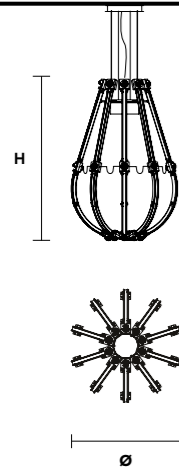

PROGRAMS

RAQAM M1 BASIC BATCH - MODULO 3 X 10

CE

TECHNICAL INFORMATION

Ø 65 cm / 25.59"
H 85 cm / 33.46"
W 20 kg / 44.1 lb

FINISHING

G04

PRICE (EXCL. VAT)
€ 4.290,00

60 LED LIGHTS CRI > 90
3000K - 90W - 11700 Nominal Lm
Dimmable PUSH or DMX on request.

G03-G14

€ 5.470,00

Fixing: 1 x canopy.
The canopy contains:
1 x driver

The box contains:
1 x control board