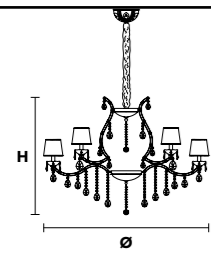

VE 989/24

TECHNICAL INFORMATION
Ø 140 cm / 55.11"
H 80 cm / 31.49"
W 30 kg / 66.13 lb

TECHNICAL INFORMATION	LIGHTING SYSTEM	VERSION	CRYSTALS	PRICE (EXCL. VAT)
	STANDARD LIGHTING			
	24×E14×10 W max (not included). Triac Dimmable	VE 989/24 MT	HALF CUT GLASS CUT CRYSTAL PREMIUM CRYSTAL	€ 6.210,00 € 7.710,00 € 14.710,00
		VE 989/24 CG		€ 8.930,00
	INTEGRATED LED LIGHTING			
	24×LED source – 96 W tot Control system: DMX On request Radio Control and Masiero Smart Light App only for RW version.	VE 989/24 RW/DW	HALF CUT GLASS CUT CRYSTAL PREMIUM CRYSTAL	€ 9.920,00 € 11.420,00 € 18.380,00