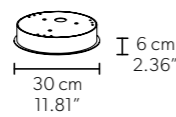

G03-G14 ●●

€ 17.180,00

Fixing: 1 x canopy
50 x single steel cables.
The canopy contains:
1 x driver