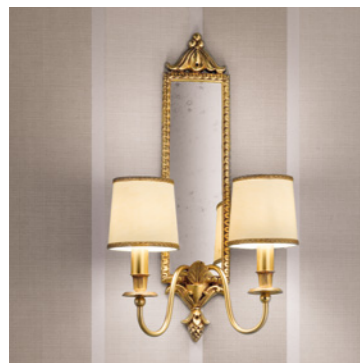

Applique

CE

TECHNICAL INFORMATION		LIGHTING SYSTEM	DESCRIPTION
L	13 cm / 5.12"	1xE14x10 W max (not included).	Gold plated solid brass frame.
SP	14 cm / 5.51"		
H	33 cm / 12.99"		LAMPSHADES: IVORY SHANTUNG
W	2.2 kg / 4.85 lb		

PRICE (EXCL. VAT)

€ 490,00

Applique

CE

TECHNICAL INFORMATION		LIGHTING SYSTEM	DESCRIPTION
L	28 cm / 11.02"	2xE14x10 W max (not included).	Gold plated solid brass frame.
SP	12.5 cm / 4.92"		
H	33 cm / 12.99"		LAMPSHADES: IVORY SHANTUNG
W	3 kg / 6.61 lb		

PRICE (EXCL. VAT)

€ 710,00

Applique

CE

TECHNICAL INFORMATION		LIGHTING SYSTEM	DESCRIPTION
L	35 cm / 13.78"	2xE14x10 W max (not included).	Gold plated solid brass frame. Aged mirror included.
SP	18 cm / 7.09"		
H	60 cm / 23.62"		LAMPSHADES: SHA/14/IV-WH
W	4 kg / 8.81 lb		

PRICE (EXCL. VAT)

€ 2.010,00

Applique

CE

TECHNICAL INFORMATION		LIGHTING SYSTEM	DESCRIPTION
L	22 cm / 8.66"	2xE14x10 W max (not included).	Gold plated solid brass frame with mirror. Aged mirror included.
SP	12 cm / 4.72"		
H	60 cm / 23.62"		
W	3 kg / 6.61 lb		

PRICE (EXCL. VAT)

€ 1.290,00

Applique

CE

TECHNICAL INFORMATION		LIGHTING SYSTEM	DESCRIPTION
L	40 cm / 15.75"	2xE14x10 W max (not included).	Gold plated solid brass frame.
SP	25 cm / 9.84"		
H	75 cm / 29.53"		LAMPSHADES: SHA/14/IV-WH
W	4 kg / 8.81 lb		

PRICE (EXCL. VAT)

€ 2.090,00

Applique

CE

TECHNICAL INFORMATION		LIGHTING SYSTEM	DESCRIPTION
L	10 cm / 3.94"	1xE14x10 W max (not included).	Gold plated solid brass frame.
SP	16 cm / 6.30"		
H	36 cm / 14.17"		
W	2.2 kg / 4.85 lb		

PRICE (EXCL. VAT)

€ 400,00

Applique

CE

TECHNICAL INFORMATION		LIGHTING SYSTEM	DESCRIPTION
L	23 cm / 9.06"	2xE14x10 W max (not included).	Gold plated solid brass frame.
SP	12 cm / 4.72"		
H	36 cm / 14.17"		
W	3 kg / 6.61 lb		

PRICE (EXCL. VAT)

€ 560,00

Ceiling

CE