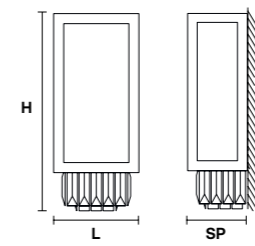

VE 770/A2

Applique

CE ENEC

TECHNICAL INFORMATION	LIGHTING SYSTEM	DESCRIPTION
L 17 cm / 6.65"	2×E14×10 W max (not included).	Metal frame with plates of white carrara marble or valencia cream marble and crystal pendants
SP 12 cm / 4.70"		
H 40 cm / 15.75"		
W 4 kg / 8.81lb		
CRYSTALS		PRICE (EXCL. VAT)
CUT CRYSTAL		€ 1.010,00