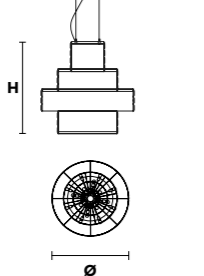

VE 764/S16

Suspension

CCC TECSEE CE ENEC

TECHNICAL INFORMATION	LIGHTING SYSTEM	DESCRIPTION
Ø 86 cm / 33.85"	16 ×E27×20 W max (not included).	Metal frame and crystal pendants
H 88 cm / 34.65"		
W 45 kg / 99.20 lb		
CRYSTALS		PRICE (EXCL. VAT)
CUT CRYSTAL		€ 7.930,00
	H Standard Cable 150 cm / 59.05"	