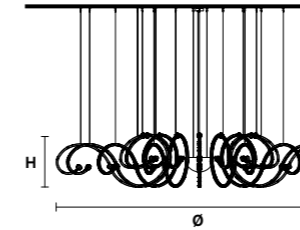

G03-G14 ●●

€ 18.020,00

Fixing: 1 x canopy
30 x single steel cables.
The canopy contains:
1 x driver

The box contains:
1 x control board

Each cup contains:
1 x drivers
1 x control boards

RAQAM Q5 BASIC BATCH A – MODULO 1 X 16