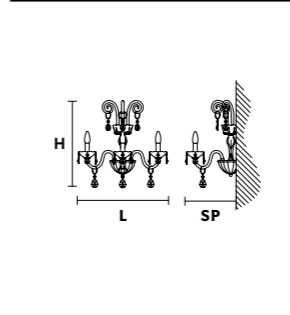

VE 886/12

Applique

TECHNICAL INFORMATION	LIGHTING SYSTEM	DESCRIPTION
L 48 cm / 18.90"	3×E14×10 W max (not included).	Blown glass arm frame, crystal pendants.
SP 35 cm / 13.78"		
H 50 cm / 19.69"		
W 3 kg / 6.61 lb		
CRYSTALS		PRICE (EXCL. VAT)
HALF CUT GLASS		€ 700,00
CUT CRYSTAL		€ 750,00
PREMIUM CRYSTAL		€ 1.050,00