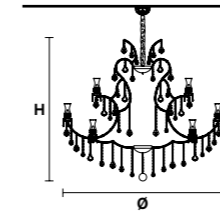

VE 905/15

TECHNICAL INFORMATION

Ø 90 cm / 35.43"
H 80 cm / 31.49"
W 38 kg / 83.77 lb

LIGHTING SYSTEM

STANDARD LIGHTING
15×E14×10 W max (not included).
Triac Dimmable

VERSION

VE 905/15 MT
VE 905/15 CG

CRYSTALS

VE 905/15 RW/DW

HALF CUT GLASS
CUT CRYSTAL
PREMIUM CRYSTAL

€ 8.790,00
€ 9.560,00
€ 12.360,00

VE 905/24

TECHNICAL INFORMATION

Ø 145 cm / 57.08"
H 120 cm / 47.24"
W 60 kg / 132.27 lb

LIGHTING SYSTEM

STANDARD LIGHTING
24×E14×10 W max (not included).
Triac Dimmable

VERSION

VE 905/24 MT
VE 905/24 CG

CRYSTALS

HALF CUT GLASS
CUT CRYSTAL
PREMIUM CRYSTAL

PRICE (EXCL. VAT)

€ 10.650,00
€ 11.630,00
€ 20.220,00
€ 13.450,00

INTEGRATED LED LIGHTING

24×LED source – 96 W tot
Control system: DMX
On request Radio Control and Masiero Smart Light App only for RW version.

VE 905/24 RW/DW

HALF CUT GLASS
CUT CRYSTAL
PREMIUM CRYSTAL

€ 14.360,00
€ 15.340,00
€ 23.890,00

VE 905/56

TECHNICAL INFORMATION

Ø 210 cm / 102.40"
H 195 cm / 118.20"
W 140 kg / 308.6 lb

LIGHTING SYSTEM

STANDARD LIGHTING
56×E14×10 W max (not included).
Triac Dimmable