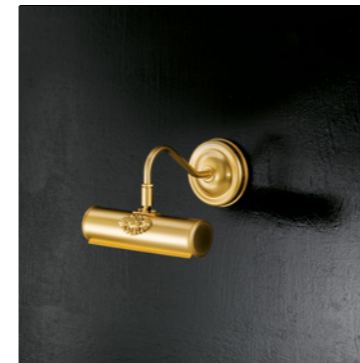

VE 858 A1 P		Applique		CE
TECHNICAL INFORMATION		LIGHTING SYSTEM	DESCRIPTION	
L	20 cm / 7.87"	1xE14x10 W max (not included).	Matt gold plated solid metal frame.	
SP	20 cm / 7.87"			
H	15 cm / 5.91"			
W	1.5 kg / 3.30 lb			
			PRICE (EXCL. VAT)	
			€ 240,00