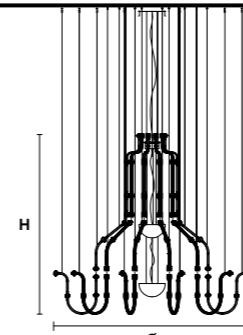

G03-G14 ●●

€ 17.540,00

Fixing: 1 x canopy
30 x single steel cables.
The canopy contains:
1 x driver

The box contains:
1 x control board

Each cup contains:
1 x drivers
1 x control boards

RAQAM Q4 BASIC BATCH A – MODULO 4 X 10 + MODULO 5 X 10 + MODULO 6 X 10