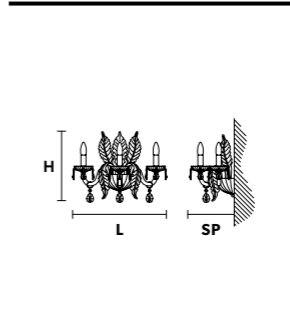

VE 886/A5

Applique

TECHNICAL INFORMATION	LIGHTING SYSTEM	DESCRIPTION
L 48 cm / 18.90"	3×E14×10 W max (not included).	Blown glass arm frame, crystal pendants.
SP 28 cm / 11.05"		
H 40 cm / 15.75"		
W 4 kg / 8.81 lb		
CRYSTALS		PRICE (EXCL. VAT)
HALF CUT GLASS		€ 580,00
CUT CRYSTAL		€ 610,00
PREMIUM CRYSTAL		€ 820,00