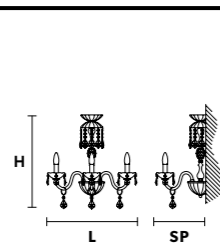

Applique

TECHNICAL INFORMATION	LIGHTING SYSTEM	DESCRIPTION
L 50 cm / 19.70"	3×E14×10 W max (not included).	Blown glass arm frame, crystal pendants.
SP 28 cm / 11.05"		
H 54 cm / 21.25"		
W 3 kg / 6.61 lb		
CRYSTALS		PRICE (EXCL. VAT)
HALF CUT GLASS		€ 670,00
CUT CRYSTAL		€ 730,00
PREMIUM CRYSTAL		€ 830,00