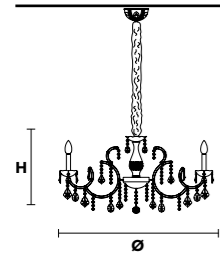

VE 931/12

TECHNICAL INFORMATION	LIGHTING SYSTEM	VERSION	CRYSTALS	PRICE (EXCL. VAT)
	STANDARD LIGHTING			
Ø 100 cm / 39.37" H 46 cm / 18.11" W 18 kg / 39.68 lb	12×E14×10 W max (not included). Triac Dimmable	VE 931/12 MT	HALF CUT GLASS CUT CRYSTAL PREMIUM CRYSTAL	€ 4.400,00 € 4.910,00 € 8.220,00
		VE 931/12 CG		€ 5.690,00
	INTEGRATED LED LIGHTING			
	12×LED source – 48 W tot Control system: DMX On request Radio Control and Masiero Smart Light App only for RW version.	VE 931/12 RW/DW	HALF CUT GLASS CUT CRYSTAL PREMIUM CRYSTAL	€ 6.250,00 € 6.770,00 € 10.060,00