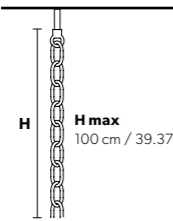

Standard chain

MT/CG

MT
Traditional version
CG
Coloured glass version

LIGHTING Traditional E14 lightbulbs
SIZE With lampshades, overall diameter is 5 cm (2") larger than specified
FRAME **MT** Chrome or gold plated metal covered with transparent glass
CG Painted metal covered with painted glass
LAMP SHADES **MT** Satin SAT/14/WH
CG Organza ORG/14/...COLOUR
PENDANTS **MT** Transparent glass or crystal
CG Coloured glass

RW/DW

RW
RGB-W Led version
DW
Dynamic White Led version

LIGHTING WHITE LED sources CRI>90
RGB-W each light 330 Nominal lm at 3000K
DW each light 490 Nominal lm at 4700K
SIZE Same size as MT or CG
FRAME Chrome or gold plated metal covered with transparent glass
LAMP SHADES No lampshades included
PENDANTS Transparent glass or crystal