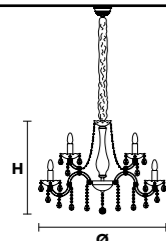

VE 940/12

TECHNICAL INFORMATION	LIGHTING SYSTEM	VERSION	CRYSTALS	PRICE (EXCL. VAT)
Ø 65 cm / 25.59" H 57 cm / 22.44" W 12 kg / 26.45 lb	STANDARD LIGHTING 12×E14×10 W max (not included). Triac Dimmable	VE 940/12 MT	HALF CUT GLASS CUT CRYSTAL PREMIUM CRYSTAL	€ 1.750,00 € 2.110,00 € 3.940,00
	INTEGRATED LED LIGHTING	VE 940/12 CG		€ 2.420,00
	12×LED source –48 W tot Control system: DMX On request Radio Control and Masiero Smart Light App only for RW version.	VE 940/12 RW/DW	HALF CUT GLASS CUT CRYSTAL PREMIUM CRYSTAL	€ 3.610,00 € 3.970,00 € 5.770,00