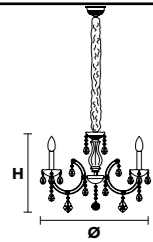

VE 944/5

TECHNICAL INFORMATION	LIGHTING SYSTEM	VERSION	CRYSTALS	PRICE (EXCL. VAT)
	STANDARD LIGHTING			
Ø 47 cm / 18.50"	5×E14×10 W max (not included). Triac Dimmable	VE 944/5 MT	HALF CUT GLASS	€ 890,00
H 42 cm / 16.53"			CUT CRYSTAL	€ 1.120,00
W 5 kg / 11.02 lb			PREMIUM CRYSTAL	€ 2.170,00
		VE 944/5 CG		€ 1.290,00
	INTEGRATED LED LIGHTING			
	5×LED source –20 W tot Control system: DMX On request Radio Control and Masiero Smart Light App only for RW version.	VE 944/5 RW/DW	HALF CUT GLASS	€ 1.660,00
			CUT CRYSTAL	€ 1.900,00
			PREMIUM CRYSTAL	€ 2.940,00