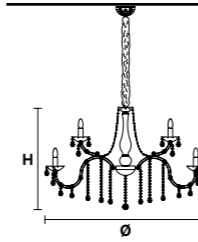

VE 940/24

TECHNICAL INFORMATION	LIGHTING SYSTEM	VERSION	CRYSTALS	PRICE (EXCL. VAT)
Ø 100 cm / 39.37" H 70 cm / 27.55" W 20 kg / 44.09 lb	STANDARD LIGHTING 24×E14×10 W max (not included). Triac Dimmable	VE 940/24 MT	HALF CUT GLASS CUT CRYSTAL PREMIUM CRYSTAL	€ 3.760,00 € 4.410,00 € 7.950,00
	INTEGRATED LED LIGHTING	VE 940/24 CG		€ 5.100,00
	24×LED source –96 W tot Control system: DMX On request Radio Control and Masiero Smart Light App only for RW version.	VE 940/24 RW/DW	HALF CUT GLASS CUT CRYSTAL PREMIUM CRYSTAL	€ 7.470,00 € 8.120,00 € 11.620,00