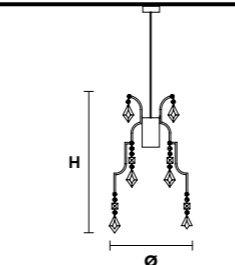

LIZZI S1

Suspension

TECHNICAL INFORMATION	FINISHING	PRICE (EXCL. VAT)
Ø 36 cm / 14.17"	V13	€ 520,00
H 53 cm / 20.86"		
WW 1×GU10×15 W max (not included)		
USA 1×GU10×15 W max (not included)