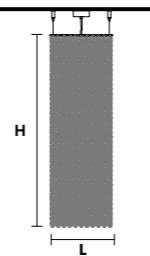

CUBO S/SQUARE/MEDIUM 80 Suspension ■ SQUARE

TECHNICAL INFORMATION	FINISHING	PENDANTS	CRYSTALS	PRICE (EXCL. VAT)
L 25 cm / 9.84"	G04 ●	TRANSPARENT	HALF CUT GLASS	€ 1.480,00
SP 25 cm / 9.84"			CUT CRYSTAL	€ 2.110,00
H 80 cm / 31.49"			PREMIUM CRYSTAL	€ 5.690,00
WW 10×E14×10 W		COLOURED	HALF CUT GLASS	€ 2.400,00
USA 10×E12×40 W (not included)			CUT CRYSTAL	€ 3.370,00