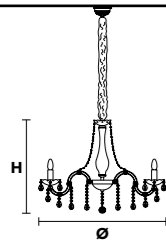

VE 940/5

TECHNICAL INFORMATION	LIGHTING SYSTEM	VERSION	CRYSTALS	PRICE (EXCL. VAT)
Ø 60 cm / 23.62" H 50 cm / 19.68" W 7 kg / 15.43 lb	STANDARD LIGHTING 5×E14×10 W max (not included). Triac Dimmable	VE 940/5 MT	HALF CUT GLASS CUT CRYSTAL PREMIUM CRYSTAL	€ 1.100,00 € 1.380,00 € 2.650,00
	INTEGRATED LED LIGHTING	VE 940/5 CG		€ 1.590,00
	5×LED source –20 W tot Control system: DMX On request Radio Control and Masiero Smart Light App only for RW version.	VE 940/5 RW/DW	HALF CUT GLASS CUT CRYSTAL PREMIUM CRYSTAL	€ 1.870,00 € 2.150,00 € 3.420,00