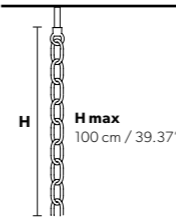

VE 927/30

TECHNICAL INFORMATION
Ø 165 cm / 64.96"
H 105 cm / 41.38"
W 82 kg / 180.77 lb

TECHNICAL INFORMATION	LIGHTING SYSTEM	VERSION	CRYSTALS	PRICE (EXCL. VAT)
	STANDARD LIGHTING			
	30×E14×10 W max (not included). Triac Dimmable	VE 927/30 MT	HALF CUT GLASS CUT CRYSTAL PREMIUM CRYSTAL	€ 12.850,00 € 15.240,00 € 31.770,00
		VE 927/30 CG		€ 17.620,00
	INTEGRATED LED LIGHTING			
	30×LED source -120 W tot Control system: DMX On request Radio Control and Masiero Smart Light App only for RW version.	VE 927/30 RW/DW	HALF CUT GLASS CUT CRYSTAL PREMIUM CRYSTAL	€ 17.490,00 € 19.880,00 € 36.360,00

Standard chain

MT/CG

MT
Traditional version
CG
Coloured glass version

LIGHTING Traditional E14 lightbulbs
SIZE With lampshades, overall diameter is 5 cm (2") larger than specified
FRAME **MT** Chrome or gold plated metal covered with transparent glass
CG Painted metal covered with transparent glass
LAMP SHADES **MT** No lampshades included
CG No lampshades included
PENDANTS **MT** Transparent glass or crystal
CG Coloured glass