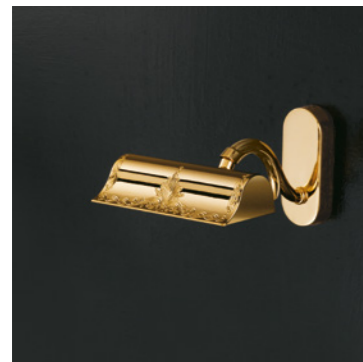

VE 860 A1 P		Applique		CE
TECHNICAL INFORMATION		LIGHTING SYSTEM	DESCRIPTION	
L	20 cm / 7.87"	1xE14x10 W max (not included).	Gold plated metal frame.	
SP	26 cm / 10.24"			
H	15 cm / 5.91"			
W	2 kg / 4.40 lb			
			PRICE (EXCL. VAT) € 310,00