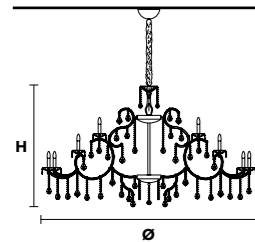

VE 998/56

TECHNICAL INFORMATION	LIGHTING SYSTEM	VERSION	CRYSTALS	PRICE (EXCL. VAT)
Ø 215 cm / 84.64" H 120 cm / 47.24" W 120 kg / 264.5 lb	STANDARD LIGHTING			
	56x E14x10 W max (not included). Triac Dimmable	VE 998/56 MT	HALF CUT GLASS CUT CRYSTAL PREMIUM CRYSTAL	€ 24.620,00 € 28.980,00 € 53.950,00
	INTEGRATED LED LIGHTING			
	56x LED source - 224 W tot Control system: DMX On request Radio Control and Masiero Smart Light App only for RW version.	VE 998/56 RW/DW	HALF CUT GLASS CUT CRYSTAL PREMIUM CRYSTAL	€ 33.270,00 € 37.640,00 € 62.520,00