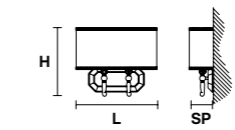

VE 1065 A2 Applique			CE
TECHNICAL INFORMATION	LIGHTING SYSTEM	DESCRIPTION	
L 37 cm / 14.57" SP 11 cm / 4.33" H 28 cm / 11.02" W 5 kg / 11.02 lb	2xE14x10 W max (not included).	Gold plated solid brass base. LAMP SHADES: IVORY SHANTUNG	
PRICE (EXCL. VAT)			
€ 750,00