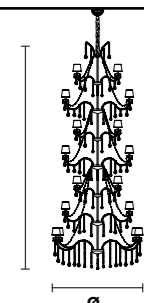

TECHNICAL INFORMATION	LIGHTING SYSTEM	VERSION	CRYSTALS	PRICE (EXCL. VAT)
Ø 120 cm / 47.24" H 240 cm / 94.49" W 80 kg / 176.37 lb	STANDARD LIGHTING 48×E14×10 W max (not included). Triac Dimmable	VE 992/48 MT	HALF CUT GLASS CUT CRYSTAL PREMIUM CRYSTAL	€ 14.310,00 € 16.730,00 € 30.520,00
	INTEGRATED LED LIGHTING	VE 992/48 CG		€ 19.370,00
	48×LED source – 192 W tot Control system: DMX On request Radio Control and Masiero Smart Light App only for RW version.	VE 992/48 RW/DW	HALF CUT GLASS CUT CRYSTAL PREMIUM CRYSTAL	€ 21.720,00 € 24.140,00 € 37.860,00

VE 992/70

TECHNICAL INFORMATION	LIGHTING SYSTEM	VERSION	CRYSTALS	PRICE (EXCL. VAT)
Ø 150 cm / 59.05" H 380 cm / 149.60" W 100 kg / 220.4 lb	STANDARD LIGHTING 70×E14×10 W max (not included). Triac Dimmable	VE 992/70 MT	HALF CUT GLASS CUT CRYSTAL PREMIUM CRYSTAL	€ 21.250,00 € 25.390,00 € 47.040,00
	INTEGRATED LED LIGHTING	VE 992/70 CG		€ 29.640,00
	70×LED source – 280 W tot Control system: DMX On request Radio Control and Masiero Smart Light App only for RW version.	VE 992/70 RW/DW	HALF CUT GLASS CUT CRYSTAL PREMIUM CRYSTAL	€ 32.060,00 € 36.200,00 € 57.750,00