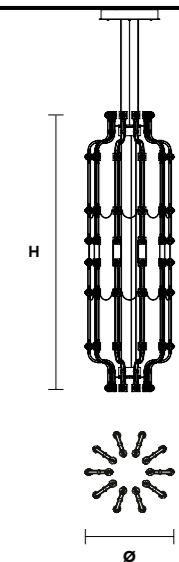

RAQAM M6 BASIC BATCH A - MODULO 6 X 20

CE

TECHNICAL INFORMATION

Ø 60 cm / 23.62"
H 200 cm / 78.74"
W 45 kg / 99.20 lb

FINISHING

G04

PRICE (EXCL. VAT)
€ 10.920,00

LED x 240W CRI > 90
3000K - 31200 Nominal Lm
Dimmable PUSH + DMX on request.

G03-G14

€ 12.990,00

Fixing: 1 x canopy.
The canopy contains:
2 x driver

Each box contains:
1 x control board