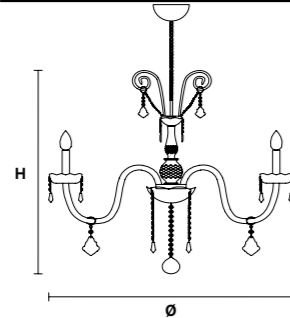

VE 874/16+8

Chandelier

TECHNICAL INFORMATION	LIGHTING SYSTEM	DESCRIPTION
Ø 103 cm / 40.55"	12×E14×10 W max (not included).	Blown glass arm frame, crystal pendants.
H 80 cm / 31.49"		
W 17 kg / 15.43 lb		
CRYSTALS		PRICE (EXCL. VAT)
HALF CUT GLASS		€ 2.700,00
CUT CRYSTAL		€ 3.060,00
PREMIUM CRYSTAL		€ 6.400,00