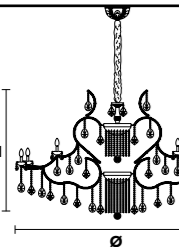

VE 927/30

TECHNICAL INFORMATION
Ø 165 cm / 64.96"
H 105 cm / 41.38"
W 82 kg / 180.77 lb

TECHNICAL INFORMATION	LIGHTING SYSTEM	VERSION	CRYSTALS	PRICE (EXCL. VAT)
	STANDARD LIGHTING			
	30×E14×10 W max (not included). Triac Dimmable	VE 927/30 MT	HALF CUT GLASS CUT CRYSTAL PREMIUM CRYSTAL	€ 12.850,00 € 15.240,00 € 31.770,00
		VE 927/30 CG		€ 17.620,00
	INTEGRATED LED LIGHTING			
	30×LED source -120 W tot Control system: DMX On request Radio Control and Masiero Smart Light App only for RW version.	VE 927/30 RW/DW	HALF CUT GLASS CUT CRYSTAL PREMIUM CRYSTAL	€ 17.490,00 € 19.880,00 € 36.360,00