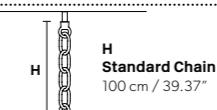

Chandelier

TECHNICAL INFORMATION	LIGHTING SYSTEM	DESCRIPTION
Ø 103 cm / 40.55"	12×E14×10 W max (not included).	Blown glass arm frame, crystal pendants.
H 80 cm / 31.49"		
W 17 kg / 15.43 lb		
CRYSTALS		PRICE (EXCL. VAT)
HALF CUT GLASS		€ 2.700,00
CUT CRYSTAL		€ 3.060,00
PREMIUM CRYSTAL		€ 6.400,00

Chandelier

TECHNICAL INFORMATION	LIGHTING SYSTEM	DESCRIPTION
Ø 95 cm / 37.50"	24×E14×10 W max (not included).	Blown glass arm frame, crystal pendants.
H 110 cm / 43.30"		
W 34 kg / 74.95 lb		
CRYSTALS		PRICE (EXCL. VAT)
HALF CUT GLASS		€ 3.940,00
CUT CRYSTAL		€ 4.730,00
PREMIUM CRYSTAL		€ 10.810,00

Applique

TECHNICAL INFORMATION	LIGHTING SYSTEM	DESCRIPTION
L 35 cm / 13.80"	2×E14×10 W max (not included).	Blown glass arm frame, crystal pendants.
SP 22 cm / 8.70"		
H 26 cm / 10.25"		
W 2 kg / 4.41 lb		
CRYSTALS		PRICE (EXCL. VAT)
HALF CUT GLASS		€ 430,00
CUT CRYSTAL		€ 460,00
PREMIUM CRYSTAL		€ 750,00

Applique

TECHNICAL INFORMATION	LIGHTING SYSTEM	DESCRIPTION
L 44 cm / 17.30"	3×E14×10 W max (not included).	Blown glass arm frame, crystal pendants.
SP 26 cm / 10.25"		
H 26 cm / 10.25"		
W 3 kg / 6.61 lb		
CRYSTALS		PRICE (EXCL. VAT)
HALF CUT GLASS		€ 520,00
CUT CRYSTAL		€ 580,00
PREMIUM CRYSTAL		€ 1.030,00

Chandelier

TECHNICAL INFORMATION	LIGHTING SYSTEM	DESCRIPTION
Ø 120 cm / 47.30"	12×E14×10 W max (not included).	Blown glass arm frame, crystal pendants.
H 120 cm / 47.30"		
W 25 kg / 55.11 lb		
CRYSTALS		PRICE (EXCL. VAT)
HALF CUT GLASS		€ 5.310,00
CUT CRYSTAL		€ 6.440,00
PREMIUM CRYSTAL		€ 13.010,00

Chandelier

TECHNICAL INFORMATION	LIGHTING SYSTEM	DESCRIPTION
Ø 145 cm / 57.09"	16×E14×10 W max (not included).	Blown glass arm frame, crystal pendants.
H 120 cm / 47.30"		
W 32 kg / 70.54 lb		
CRYSTALS		PRICE (EXCL. VAT)
HALF CUT GLASS		€ 6.140,00
CUT CRYSTAL		€ 7.480,00
PREMIUM CRYSTAL		€ 15.710,00

Applique