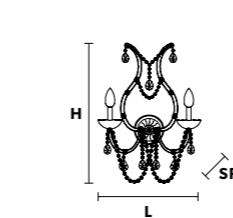

VE 938/A2

TECHNICAL INFORMATION		LIGHTING SYSTEM	VERSION	CRYSTALS	PRICE (EXCL. VAT)
		STANDARD LIGHTING			CC BEBEE CE ENEC
L	30 cm / 11.81"	2x E14x10 W max (not included). Triac Dimmable	VE 938/A2 MT	HALF CUT GLASS	€ 400,00
SP	24 cm / 9.45"			CUT CRYSTAL	€ 490,00
H	50 cm / 19.69"			PREMIUM CRYSTAL	€ 1.050,00
VE 938/A2 CG					€ 560,00
		INTEGRATED LED LIGHTING			CE ENEC
		2x LED source – 8 W tot Control system: DMX On request Radio Control and Masiero Smart Light App only for RW version.	VE 938/A2 RW/DW	HALF CUT GLASS	€ 740,00
				CUT CRYSTAL	€ 830,00
				PREMIUM CRYSTAL	€ 1.390,00