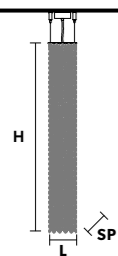

CUBO S/SQUARE/SMALL 80 Suspension ■ SQUARE

TECHNICAL INFORMATION	FINISHING	PENDANTS	CRYSTALS	PRICE (EXCL. VAT)
L 12.5 cm / 4.92"	G04 ●	TRANSPARENT	HALF CUT GLASS	€ 710,00
SP 12.5 cm / 4.92"			CUT CRYSTAL	€ 1.000,00
H 80 cm / 31.49"			PREMIUM CRYSTAL	€ 2.640,00
WW 3×E14×10 W		COLOURED	HALF CUT GLASS	€ 1.130,00
USA 3×E12×40 W (not included)			CUT CRYSTAL	€ 1.580,00