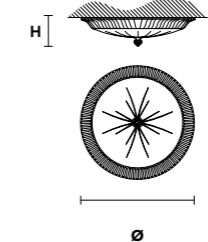

PRICE (EXCL. VAT)

€ 290,00

VE 1080 PL3 40

Ceiling

CE

TECHNICAL INFORMATION		LIGHTING SYSTEM	DESCRIPTION
Ø	40 cm / 15.75"	3xE14x10 W max (not included).	Gold plated solid brass frame, white opaque glass with engraving.
H	15 cm / 5.91"		
W	6 kg / 13.22 lb		