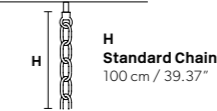

TECHNICAL INFORMATION	LIGHTING SYSTEM	DESCRIPTION
Ø 77 cm / 30.31 "	6×E14×10 W max (not included).	Blown glass arm frame, crystal pendants.
H 63 cm / 24.80"		
W 9 kg / 19.84 lb		
CRYSTALS		PRICE (EXCL. VAT)
HALF CUT GLASS		€ 1.500,00
CUT CRYSTAL		€ 1.850,00
PREMIUM CRYSTAL		€ 3.870,00