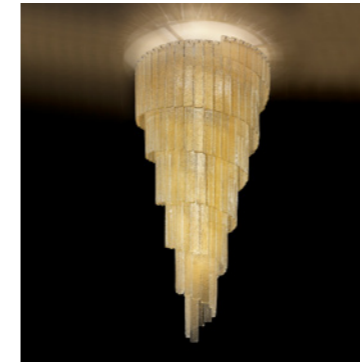

VE 1146 A4

Applique

TECHNICAL INFORMATION	LIGHTING SYSTEM	DESCRIPTION
L 26 cm / 10.25"	4×E14×10 W max (not included).	Painted metal frame, diffuser in hand made cast glass with "graniglia" finishing.
SP 14 cm / 5.55"		
H 70 cm / 27.56"		
W 12 kg / 26.45 lb		
PRICE (EXCL. VAT)		
€ 2.370,00		