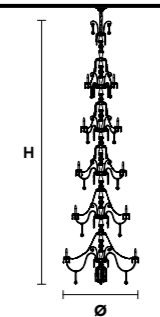

VE 871/A3

Chandelier