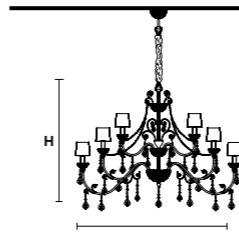

IMPERIAL 16

Chandelier

TECHNICAL INFORMATION	SHADE	FINISHING	PRICE (EXCL. VAT)
Ø 140 cm / 55.12"	SAT/14/ECRU SAT/14/WH SAT/14/BK	G08 - G04 ● ● CUT CRYSTAL PREMIUM CRYSTAL	€ 8.720,00
H 110 cm / 43.31"		G03 ● CUT CRYSTAL PREMIUM CRYSTAL	€ 12.030,00
WW 16×E14×10 W max			€ 9.750,00
USA 16×E12×40 W max <i>(not included)</i>			€ 13.070,00