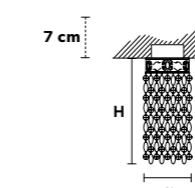

VE 1107 TR

Ceiling

CE

TECHNICAL INFORMATION		LIGHTING SYSTEM	DESCRIPTION
Ø	9.5 cm / 3.74"	1×GU10×15 W max (not included).	Metal gold plated spot light. Bulbs not included. Hole Ø 2.37".
H	20 cm / 7.87"		
W	0.6 kg / 1.32 lb		

PRICE (EXCL. VAT)

€ 250,00