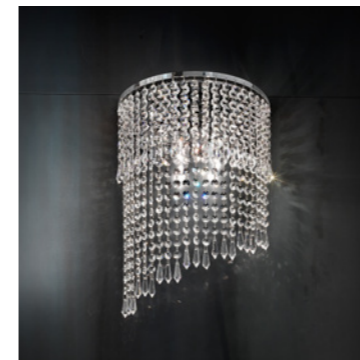

VE 840 A2		Applique		CE
	TECHNICAL INFORMATION	LIGHTING SYSTEM	DESCRIPTION	
	L 30 cm / 11.81"	2×E14×10 W max (not included).	Chrome plated metal frame, crystal pendants.	
	SP 13 cm / 5.12"			
	H 40 cm / 15.75"			
	W 2 kg / 4.40 lb			
CRYSTALS		PRICE (EXCL. VAT)		
HALF CUT GLASS		€ 420,00		
CUT CRYSTAL		€ 530,00		
PREMIUM CRYSTAL		€ 1.100,00