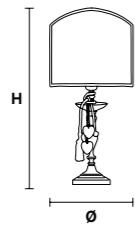

VE 1002 TL1 Table lamp			CE
TECHNICAL INFORMATION	LIGHTING SYSTEM	DESCRIPTION	
Ø 25 cm / 9.84" H 55 cm / 21.65"	1xE27x20 W max (not included).	Gold plated solid brass base. LAMP SHADES: IVORY SHANTUNG	
PRICE (EXCL. VAT)			
€ 480,00