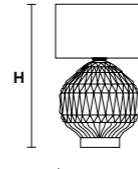

VE 1052 TL1 P

Table lamp

CE *

TECHNICAL INFORMATION	LIGHTING SYSTEM	DESCRIPTION
Ø 25 cm / 9.80"	1xE14x10 W max (not included).	Hand made blown Murano glass base.
H 38 cm / 15.00"		
W 1.6 kg / 3.53 lb		

PRICE (EXCL. VAT)

€ 480,00