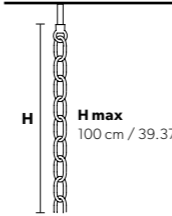

Standard chain	MT/CG	RW/DW
H max 100 cm / 39.37"	MT Traditional version CG Coloured glass version	RW RGB-W Led version DW Dynamic White Led version
LIGHTING	Traditional E14 lightbulbs	LIGHTING WHITE LED sources CRI>90
SIZE	With lampshades, overall diameter is 5 cm (2") larger than specified	RGB-W each light 330 Nominal lm at 3000K DW each light 490 Nominal lm at 4700K
FRAME	MT Chrome or gold plated metal covered with transparent glass CG Painted metal covered with painted glass	SIZE Same size as MT or CG FRAME Chrome or gold plated metal covered with transparent glass
LAMP SHADES	MT No lampshades included CG No lampshades included	LAMP SHADES No lampshades included
PENDANTS	MT Transparent glass or crystal CG Coloured glass	PENDANTS Transparent glass or crystal

VE 903/15

TECHNICAL INFORMATION

Ø 90 cm / 35.43"
H 70 cm / 27.55"
W 30 kg / 66.13 lb

LIGHTING SYSTEM

STANDARD LIGHTING
15×E14×10 W max (not included).
Triac Dimmable

VERSION

VE 903/15 MT
VE 903/15 CG

CRYSTALS

VE 903/24 RW/DW

HALF CUT GLASS
CUT CRYSTAL
PREMIUM CRYSTAL

€ 11.510,00
€ 12.470,00
€ 20.780,00

VE 903/56

TECHNICAL INFORMATION

Ø 210 cm / 82.67"
H 180 cm / 70.86"
W 140 kg / 308.6 lb

LIGHTING SYSTEM

STANDARD LIGHTING
56×E14×10 W max (not included).
Triac Dimmable

VE 903/56 RW/DW

HALF CUT GLASS
CUT CRYSTAL
PREMIUM CRYSTAL

€ 32.770,00
€ 38.640,00
€ 65.090,00

Standard chain

MT/CG

MT
Traditional version
CG
Coloured glass version

LIGHTING Traditional E14 lightbulbs
SIZE With lampshades, overall diameter is 5 cm (2") larger than specified
FRAME **MT** Chrome or gold plated metal covered with transparent glass
CG Painted metal covered with painted glass
LAMP SHADES **MT** No lampshades included
CG No lampshades included
PENDANTS **MT** Transparent glass or crystal
CG Coloured glass