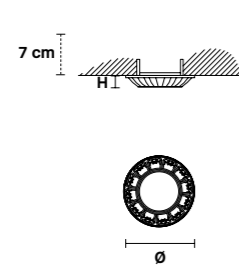

TECHNICAL INFORMATION	LIGHTING SYSTEM	DESCRIPTION
Ø 10 cm / 3.94"	1xGU10x15 W max (not included).	Solid brass antiqued gold spot light. Bulbs not included. Hole Ø 2.37".
W 0.5 kg / 1.10 lb		

PRICE (EXCL. VAT)

€ 130,00