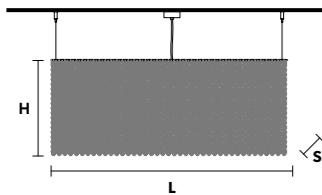

CUBO S/LONG/Q

Suspension RECTANGULAR

TECHNICAL INFORMATION	FINISHING	PENDANTS	CRYSTALS	PRICE (EXCL. VAT)
L 100 cm / 39.37"	G04 ●	TRANSPARENT	HALF CUT GLASS	€ 2.320,00
SP 25 cm / 9.84"			CUT CRYSTAL	€ 3.190,00
H 40 cm / 15.74"			PREMIUM CRYSTAL	€ 8.360,00
WW 18×E14×10 W		COLOURED	HALF CUT GLASS	€ 3.640,00
USA 18×E12×40 W <i>(not included)</i>			CUT CRYSTAL	€ 5.080,00