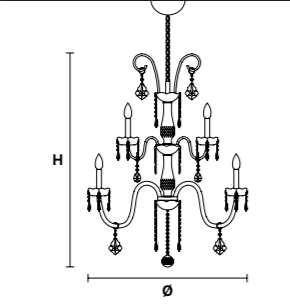

VE 874/A2

Chandelier

TECHNICAL INFORMATION	LIGHTING SYSTEM	DESCRIPTION
Ø 95 cm / 37.50"	24×E14×10 W max (not included).	Blown glass arm frame, crystal pendants.
H 110 cm / 43.30"		
W 34 kg / 74.95 lb		
CRYSTALS		PRICE (EXCL. VAT)
HALF CUT GLASS		€ 3.940,00
CUT CRYSTAL		€ 4.730,00
PREMIUM CRYSTAL		€ 10.810,00