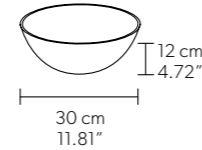

FINISHING	PRICE (EXCL. VAT)
G04	€ 6.300,00

G03-G14	€ 7.580,00

Each box contains:
1 x control board
1 x driver

Any additional element
requires one additional
cup with driver and
control board.