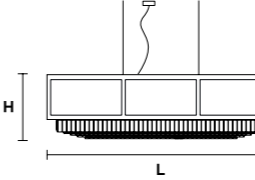

VE 770/S28

Suspension

CCC TECSEE CE ENEC

TECHNICAL INFORMATION	LIGHTING SYSTEM	DESCRIPTION
L 120 cm / 47.20"	28×E14×10 W max (not included).	Metal frame with plates of white carrara marble or valencia cream marble and crystal pendants
SP 40 cm / 15.75"		
H 40 cm / 15.75"		
W 48 kg / 105.82 lb		
CRYSTALS		PRICE (EXCL. VAT)
CUT CRYSTAL		€ 7.140,00
	H Standard Cable 150 cm / 59.05"	