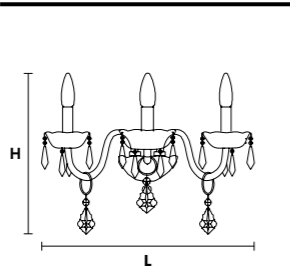

VE 874/A3

Applique

TECHNICAL INFORMATION	LIGHTING SYSTEM	DESCRIPTION
L 44 cm / 17.30"	3×E14×10 W max (not included).	Blown glass arm frame, crystal pendants.
SP 26 cm / 10.25"		
H 26 cm / 10.25"		
W 3 kg / 6.61 lb		
CRYSTALS		PRICE (EXCL. VAT)
HALF CUT GLASS		€ 520,00
CUT CRYSTAL		€ 580,00
PREMIUM CRYSTAL		€ 1.030,00