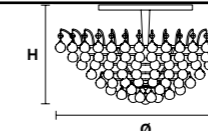

VE 808/PL8+4

Ceiling

TECHNICAL INFORMATION	LIGHTING SYSTEM	DESCRIPTION
Ø 75 cm / 29.53"	12×E27×20 W max	Chrome plated metal frame, crystal pendants.
H 35 cm / 13.78"	(not included).	
W 30 kg / 66.13 lb		
CRYSTALS		PRICE (EXCL. VAT)
CUT CRYSTAL		€ 4.100,00
PREMIUM CRYSTAL		€ 18.770,00