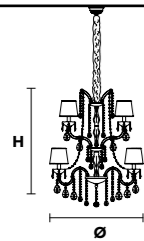

Standard chain	MT/CG	RW/DW
H max 100 cm / 39.37"	MT Traditional version CG Coloured glass version	RW RGB-W Led version DW Dynamic White Led version
	LIGHTING Traditional E14 lightbulbs SIZE With lampshades, overall diameter is 5 cm (2") larger than specified FRAME MT Chrome or gold plated metal covered with transparent glass CG Painted metal covered with painted glass LAMP SHADES MT Damask DAM-2BD/14/IV CG Organza ORG/14/...COLOUR PENDANTS MT Transparent glass or crystal CG Coloured glass	LIGHTING WHITE LED sources CRI>90 RGB-W each light 330 Nominal lm at 3000K DW each light 490 Nominal lm at 4700K SIZE Same size as MT or CG FRAME Chrome or gold plated metal covered with transparent glass LAMP SHADES No lampshades included PENDANTS Transparent glass or crystal

VE 992/18

TECHNICAL INFORMATION	LIGHTING SYSTEM	VERSION	CRYSTALS	PRICE (EXCL. VAT)
Ø 85 cm / 33.46" H 100 cm / 39.37" W 25 kg / 55.11 lb	STANDARD LIGHTING 18×E14×10 W max (not included). Triac Dimmable	VE 992/18 MT	HALF CUT GLASS CUT CRYSTAL PREMIUM CRYSTAL	€ 4.950,00 € 6.170,00 € 11.920,00
	INTEGRATED LED LIGHTING	VE 992/18 CG		€ 7.190,00
	18×LED source – 72 W tot Control system: DMX On request Radio Control and Masiero Smart Light App only for RW version.	VE 992/18 RW/DW	HALF CUT GLASS CUT CRYSTAL PREMIUM CRYSTAL	€ 7.740,00 € 8.950,00 € 14.680,00