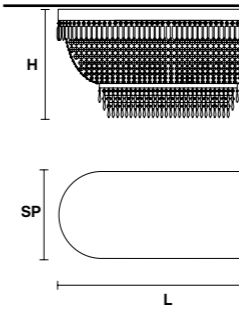

VE 820 PL20

Ceiling

TECHNICAL INFORMATION	LIGHTING SYSTEM	DESCRIPTION
L 100 cm / 39.37"	2×E27×20 W max (not included).	Gold plated metal frame, crystal pendants.
SP 55 cm / 21.65"	12×E14×10 W max (not included).	
H 50 cm / 19.69"		
W 34 kg / 74.95 lb		
CRYSTALS		PRICE (EXCL. VAT)
CUT CRYSTAL		€ 7.900,00
PREMIUM CRYSTAL		€ 13.260,00