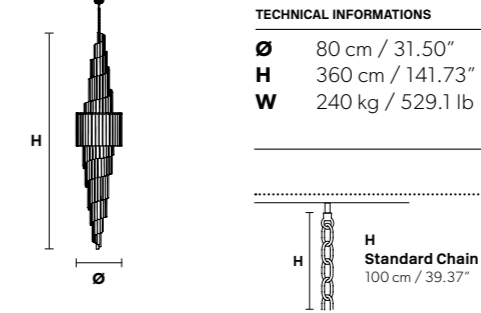

VE 1144 S30 Suspension CE 			
TECHNICAL INFORMATION	LIGHTING SYSTEM	DESCRIPTION	
Ø 80 cm / 31.50"	30×E27×20 W max (not included).	Painted metal frame, diffuser in hand made cast glass with "graniglia" finishing.	
H 360 cm / 141.73"			
W 240 kg / 529.1 lb			
PRICE (EXCL. VAT)			
€ 34.170,00