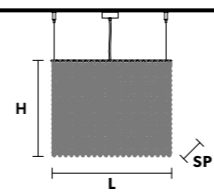

CUBO S/SQUARE/LARGE 40 Suspension ■ SQUARE

TECHNICAL INFORMATION	FINISHING	PENDANTS	CRYSTALS	PRICE (EXCL. VAT)
L 50 cm / 19.68"	G04 ●	TRANSPARENT	HALF CUT GLASS	€ 1.950,00
SP 50 cm / 19.68"			CUT CRYSTAL	€ 2.700,00
H 40 cm / 15.74"			PREMIUM CRYSTAL	€ 7.010,00
WW 12×E14×10 W		COLOURED	HALF CUT GLASS	€ 3.070,00
USA 12×E12×40 W (not included)			CUT CRYSTAL	€ 4.260,00