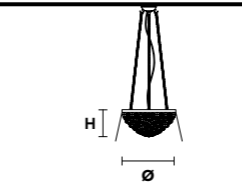

ROSEMERY 2

Suspension

TECHNICAL INFORMATION	SHADE	FINISHING	PRICE (EXCL. VAT)
Ø 30 cm / 11.81"		V13-V97	€ 820,00
H 16 cm / 6.30"			
WW 2×E14×10 W max			
USA 2×E12×40 W max (not included)