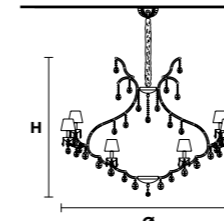

VE 959/30

TECHNICAL INFORMATION	LIGHTING SYSTEM	VERSION	CRYSTALS	PRICE (EXCL. VAT)
	STANDARD LIGHTING			
Ø 155 cm / 61.02"	30x E14x10 W max (not included). Triac Dimmable	VE 959/30 MT	HALF CUT GLASS	€ 8.970,00
H 125 cm / 49.21"			CUT CRYSTAL	€ 10.010,00
W 48 kg / 105.82 lb			PREMIUM CRYSTAL	€ 17.680,00
		VE 959/30 CG		€ 11.980,00
	INTEGRATED LED LIGHTING			
	30x LED source - 120 W tot Control system: DMX On request Radio Control and Masiero Smart Light App only for RW version.	VE 959/30 RW/DW	HALF CUT GLASS	€ 13.610,00
			CUT CRYSTAL	€ 14.650,00
			PREMIUM CRYSTAL	€ 22.270,00