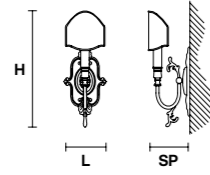

VE 1075 A1

Applique

CE

TECHNICAL INFORMATION		LIGHTING SYSTEM	DESCRIPTION
L	13 cm / 5.12"	1xE14x10 W max (not included).	Gold plated solid brass frame.
SP	14 cm / 5.51"		
H	33 cm / 12.99"		LAMPSHADES: IVORY SHANTUNG
W	2.2 kg / 4.85 lb		

PRICE (EXCL. VAT)

€ 490,00