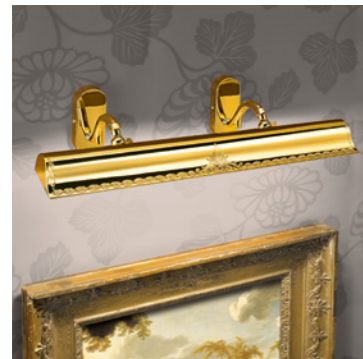

VE 860 A4		Applique		CE
TECHNICAL INFORMATION		LIGHTING SYSTEM	DESCRIPTION	
L	60 cm / 23.62"	4xG9x10 W max (not included).	Gold plated metal frame.	
SP	26 cm / 10.24"			
H	15 cm / 5.91"			
W	5 kg / 11 lb			
			PRICE (EXCL. VAT) € 840,00