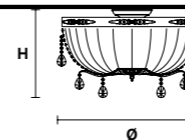

ACANTIA PL4

Ceiling

TECHNICAL INFORMATIONS	SHADE	FINISHING	CRYSTALS	PRICE (EXCL. VAT)
Ø 50 cm / 19.68" H 35 cm / 13.78"		V95-V90	HALF CUT GLASS CUT CRYSTAL PREMIUM CRYSTAL	€ 1.550,00 € 2.020,00 € 3.880,00
WW 4×E27×20 W max USA 4×E26×60 W max (not included)		G03+F01	HALF CUT GLASS CUT CRYSTAL PREMIUM CRYSTAL	€ 1.780,00 € 2.340,00 € 4.410,00

Ⓜ : For the US market, refer to the relevant price list.

Ⓜ : For the US market, refer to the relevant price list.