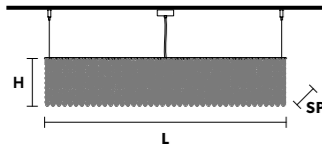

CUBO S/LONG/S

Suspension RECTANGULAR

TECHNICAL INFORMATION	FINISHING	PENDANTS	CRYSTALS	PRICE (EXCL. VAT)
L 100 cm / 39.37"	G04 ●	TRANSPARENT	HALF CUT GLASS	€ 2.350,00
SP 50 cm / 19.68"			CUT CRYSTAL	€ 3.130,00
H 20 cm / 7.87"			PREMIUM CRYSTAL	€ 7.670,00
WW 12×E14×10 W		COLOURED	HALF CUT GLASS	€ 3.530,00
USA 12×E12×40 W <i>(not included)</i>			CUT CRYSTAL	€ 4.870,00