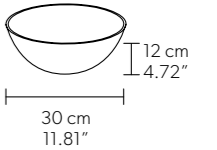

FINISHING	PRICE (EXCL. VAT)
G04	€ 6.570,00

G03-G14	€ 7.910,00

Any additional element
requires one additional
cup with driver and
control board.