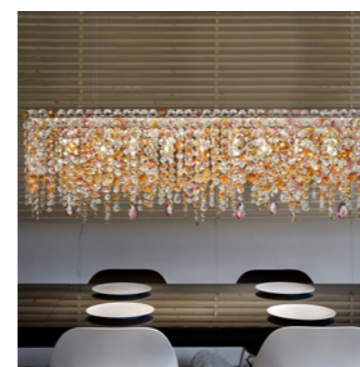

Suspension

TECHNICAL INFORMATION	LIGHTING SYSTEM	DESCRIPTION
Ø 30 cm / 11.80" H 180 cm / 70.90" W 20 kg / 44.09 lb	6×E27×20 W max (not included).	Powder coated metal frame, only transparent glass pendants.
CRYSTALS		PRICE (EXCL. VAT)
HALF CUT GLASS		€ 3.820,00

Suspension

TECHNICAL INFORMATION	LIGHTING SYSTEM	DESCRIPTION
Ø 30 cm / 11.80" H 180 cm / 70.90" W 20 kg / 44.09 lb	6×E27×20 W max (not included).	Powder coated metal frame, only transparent glass pendants.
CRYSTALS		PRICE (EXCL. VAT)
HALF CUT GLASS		€ 3.250,00
CUT CRYSTAL		€ 6.160,00

Suspension

TECHNICAL INFORMATION	LIGHTING SYSTEM	DESCRIPTION
Ø 70 cm / 27.60" H 80 cm / 31.50" W 25 kg / 55.11 lb	9×E27×20 W max (not included).	Powder coated metal frame, painted glass pendants.
CRYSTALS		PRICE (EXCL. VAT)
HALF CUT GLASS		€ 7.650,00

Suspension

TECHNICAL INFORMATION	LIGHTING SYSTEM	DESCRIPTION
Ø 70 cm / 27.60" H 80 cm / 31.50" W 25 kg / 55.11 lb	9×E27×20 W max (not included).	Powder coated metal frame, only transparent glass pendants.
CRYSTALS		PRICE (EXCL. VAT)
HALF CUT GLASS		€ 5.260,00
CUT CRYSTAL		€ 10.120,00

Suspension

TECHNICAL INFORMATION	LIGHTING SYSTEM	DESCRIPTION
L 126 cm / 49.60" SP 15 cm / 5.90" H 40 cm / 15.75" W 17 kg / 37.47 lb	6×E14×10 W max (not included).	Powder coated metal frame, painted glass pendants.
CRYSTALS		PRICE (EXCL. VAT)
HALF CUT GLASS		€ 2.790,00

Suspension

TECHNICAL INFORMATION	LIGHTING SYSTEM	DESCRIPTION
L 126 cm / 49.60" SP 15 cm / 5.90" H 40 cm / 15.75" W 17 kg / 37.47 lb	6×E14×10 W max (not included).	Powder coated metal frame, only transparent glass pendants.
CRYSTALS		PRICE (EXCL. VAT)
HALF CUT GLASS		€ 2.360,00
CUT CRYSTAL		€ 4.660,00

Suspension