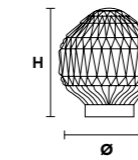

VE 1051 TL1 P

Table lamp

CE *

TECHNICAL INFORMATION	LIGHTING SYSTEM	DESCRIPTION
Ø 20 cm / 7.90"	1xE14x10 W max (not included).	Hand made blown Murano glass base.
H 22 cm / 8.70"		
W 1.8 kg / 3.97 lb		

PRICE (EXCL. VAT)

€ 390,00