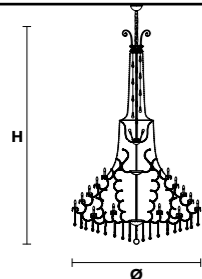

VE 911/110

TECHNICAL INFORMATION	LIGHTING SYSTEM	VERSION	CRYSTALS	PRICE (EXCL. VAT)
Ø 250 cm / 98.42" H 400 cm / 157.48" W 190 kg / 418.87lb	STANDARD LIGHTING 110x E14x10 W max (not included). Triac Dimmable	VE 911/110 MT	HALF CUT GLASS CUT CRYSTAL PREMIUM CRYSTAL	€ 40.200,00 € 50.810,00 € 108.970,00
	INTEGRATED LED LIGHTING	VE 911/110 CG		€ 78.990,00
	110x LED source -224 W tot Control system: DMX On request Radio Control and Masiero Smart Light App only for RW version.	VE 911/110 RW/DW	HALF CUT GLASS CUT CRYSTAL PREMIUM CRYSTAL	€ 57.200,00 € 67.800,00 € 125.800,00