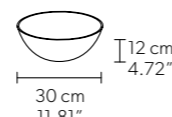

Each cup contains:
1 x drivers
1 x control boards