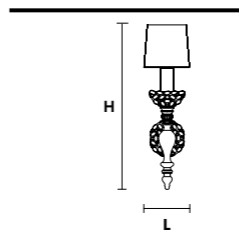

IMPERIAL A1

Applique

TECHNICAL INFORMATION	SHADE	FINISHING	PRICE (EXCL. VAT)
L 14 cm / 5.51"	SAT/14/ECRU SAT/14/WH SAT/14/BK	G08 - G04 ● ●	€ 450,00
SP 17 cm / 6.69"		G03 ●	€ 500,00
H 40 cm / 15.75"			
WW 1×E14×10 W max			
USA 1×E12×40 W max <i>(not included)</i>