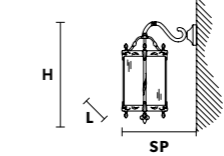

VE 1066 A3 Applique			CE
TECHNICAL INFORMATION	LIGHTING SYSTEM	DESCRIPTION	
L 20 cm / 7.87" SP 30 cm / 11.81" H 48 cm / 18.90" W 6 kg / 13.22 lb	3xE14x10 W max (not included).	Gold plated solid brass frame.	
PRICE (EXCL. VAT)			
			€ 930,00