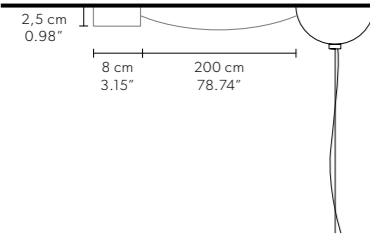

ACCESSORI / ACCESSORIES

Prezzi netti, nessuno sconto commerciale applicabile
Net prices, no commercial discount can be applied

KIT DECENTRAMENTO ROSONE
ADDITIONAL CONNECTION CANOPY

IL KIT INCLUDE / THE KIT INCLUDES:	NOTE	NET PRICE (EXCL. VAT)
1 x rosone di cablaggio 1 x rosone decorativo modificato 200 cm di cavo elettrico	In fase d'ordine é necessario specificare: - articolo per il quale si richiede il kit - colore del cavo elettrico - a scelta tra trasparente, bianco, nero o oro	€ 60,00
1 x connection canopy 1 x modified decorative canopy 200 cm wiring cable	Order should include following details: - which item the kit is asked for - colour of the wiring cable transparent, white, black or gold	

CATENA METALLO
METAL CHAIN

TECHNICAL INFORMATION	NOTE	NET PRICE (EXCL. VAT)
H: 100 cm / 39.37"		
Allungamento catena in fase d'ordine Length modification at order stage	Catena + cavo elettrico Chain + wiring cable	€ 60,00
Ricambio Spare part	Catena + cavo elettrico Chain + wiring cable	€ 40,00

CAVO ACCIAIO
STEEL CABLE

TECHNICAL INFORMATION	NOTE	NET PRICE (EXCL. VAT)
H: 150 cm / 59.05"		
Allungamento cavo in fase d'ordine Length modification at order stage	Cavo acciaio + cavo elettrico Steel wire + wiring cable	€ 60,00

CALZA DECORATIVA PER CATENA
FABRIC COVER FOR CHAIN

TECHNICAL INFORMATION	NET PRICE (EXCL. VAT)
H: 100 cm / 39.37"	€ 50,00

OTHER CUSTOMIZATIONS

	NET PRICE (EXCL. VAT)
Modifica standard elettrico / Different electrical wiring standard	+10%
Soft customization (finitura, pendagli, temperatura luce LED... / finishing, pendants, LED light temperature...)	+8%
Hard customization	to be quoted
Doppia accensione (solo per articoli a tensione di rete) / Double wiring (only for mains voltage items)	€ 60,00
Applicazione driver non standard / Not standard driver application	€ 70,00

ACCESSORI / ACCESSORIES

KIT TELECOMANDO / REMOTE CONTROL KIT

TECHNICAL INFORMATION

SCHEDA DRIVER + TELECOMANDO
DRIVER BOARD + REMOTE CONTROL

GROSS PRICE (EXCL. VAT)

€ 100,00

ROSONI / CANOPIES

Traditional version
Coloured glass version

SOSPENSIONE $\varnothing < 90$ cm
CHANDELIERS $\varnothing < 35.43$ "

$\varnothing$ 12 cm / 4.72"
H 17 cm / 6.69"

"H" si riferisce all'ingombro minimo di installazione
"H" refers to the minimum overall size for installation