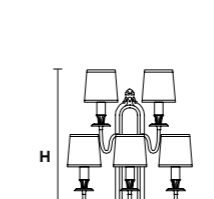

VE 1074 A5

Applique

TECHNICAL INFORMATION	LIGHTING SYSTEM	DESCRIPTION
L 55 cm / 21.65"	5×E14×10 W max (not included).	Gold plated solid brass frame.
SP 35 cm / 13.78"		LAMPSHADES: SHA/14/IV-WH
H 65 cm / 25.59"		
W 5 kg / 11.02 lb		

PRICE (EXCL. VAT)
€ 1.620,00