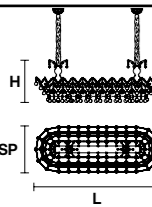

TECHNICAL INFORMATION	LIGHTING SYSTEM	VERSION	CRYSTALS	PRICE (EXCL. VAT)
	STANDARD LIGHTING			
L 90 cm / 35.43" SP 45 cm / 17.72" H 50 cm / 19.69" W 48 kg / 105.82 lb	14x E14x10 W max (not included). Triac Dimmable	VE 920/14 MT	CUT CRYSTAL PREMIUM CRYSTAL	€ 6.140,00 € 17.380,00
	INTEGRATED LED LIGHTING			
	14x LED source -56 W tot Control system: DMX On request Radio Control and Masiero Smart Light App only for RW version.	VE 920/14 RW/DW	CUT CRYSTAL PREMIUM CRYSTAL	€ 8.300,00 € 19.520,00

VE 920/24