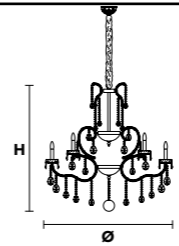

VE 927/30

TECHNICAL INFORMATION
Ø 165 cm / 64.96"
H 105 cm / 41.38"
W 82 kg / 180.77 lb

TECHNICAL INFORMATION	LIGHTING SYSTEM	VERSION	CRYSTALS	PRICE (EXCL. VAT)
	STANDARD LIGHTING			
	30×E14×10 W max (not included). Triac Dimmable	VE 927/30 MT	HALF CUT GLASS CUT CRYSTAL PREMIUM CRYSTAL	€ 12.850,00 € 15.240,00 € 31.770,00
		VE 927/30 CG		€ 17.620,00
	INTEGRATED LED LIGHTING			
	30×LED source -120 W tot Control system: DMX On request Radio Control and Masiero Smart Light App only for RW version.	VE 927/30 RW/DW	HALF CUT GLASS CUT CRYSTAL PREMIUM CRYSTAL	€ 17.490,00 € 19.880,00 € 36.360,00

Standard chain

MT/CG

MT
Traditional version
CG
Coloured glass version

LIGHTING Traditional E14 lightbulbs
SIZE With lampshades, overall diameter is 5 cm (2") larger than specified
FRAME **MT** Chrome or gold plated metal covered with transparent glass
CG Painted metal covered with transparent glass
LAMP SHADES **MT** No lampshades included
CG No lampshades included
PENDANTS **MT** Transparent glass or crystal
CG Coloured glass

VE 929/24

TECHNICAL INFORMATION
Ø 120 cm / 47.24"
H 120 cm / 47.23"
W 57 kg / 125.66 lb

TECHNICAL INFORMATION	LIGHTING SYSTEM	VERSION	CRYSTALS	PRICE (EXCL. VAT)
	STANDARD LIGHTING			
	24×E14×10 W max (not included). Triac Dimmable	VE 929/24 MT	HALF CUT GLASS CUT CRYSTAL PREMIUM CRYSTAL	€ 8.900,00 € 11.120,00 € 23.070,00
		VE 929/24 CG		€ 12.920,00
	INTEGRATED LED LIGHTING			
	24×LED source -96 W tot Control system: DMX On request Radio Control and Masiero Smart Light App only for RW version.	VE 929/24 RW/DW	HALF CUT GLASS CUT CRYSTAL PREMIUM CRYSTAL	€ 12.610,00 € 14.830,00 € 26.740,00