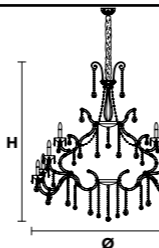

VE 911/32

TECHNICAL INFORMATION	LIGHTING SYSTEM	VERSION	CRYSTALS	PRICE (EXCL. VAT)
Ø 125 cm / 49.21" H 170 cm / 66.92" W 45 kg / 99.20 lb	STANDARD LIGHTING			
	32×E14×10 W max (not included). Triac Dimmable	VE 911/32 MT	HALF CUT GLASS CUT CRYSTAL PREMIUM CRYSTAL	€ 7.610,00 € 8.670,00 € 14.190,00
	INTEGRATED LED LIGHTING			
	32×LED source -128 W tot Control system: DMX On request Radio Control and Masiero Smart Light App only for RW version.	VE 911/32 RW/DW	HALF CUT GLASS CUT CRYSTAL PREMIUM CRYSTAL	€ 12.560,00 € 13.620,00 € 19.080,00