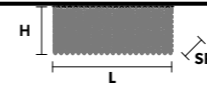

CUBO PL/LONG/A Ceiling **RECTANGULAR** €€

TECHNICAL INFORMATION	FINISHING	PENDANTS	CRYSTALS	PRICE (EXCL. VAT)
L 50 cm / 19.68"	G04 ●	TRANSPARENT	HALF CUT GLASS	€ 720,00
SP 12.5 cm / 4.92"			CUT CRYSTAL	€ 930,00
H 20 cm / 7.87"			PREMIUM CRYSTAL	€ 2.210,00
WW 4×E14×10 W		COLOURED	HALF CUT GLASS	€ 1.070,00
USA 4×E12×40 W <i>(not included)</i>			CUT CRYSTAL	€ 1.440,00