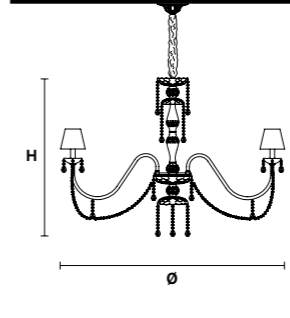

VE 875/16

VE 875/A3

Chandelier

TECHNICAL INFORMATION	LIGHTING SYSTEM	DESCRIPTION
Ø 145 cm / 57.09"	16×E14×10 W max (not included).	Blown glass arm frame, crystal pendants.
H 120 cm / 47.30"		
W 32 kg / 70.54 lb		
CRYSTALS		PRICE (EXCL. VAT)
HALF CUT GLASS		€ 6.140,00
CUT CRYSTAL		€ 7.480,00
PREMIUM CRYSTAL		€ 15.710,00