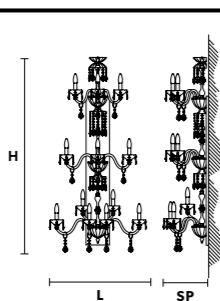

VE 871/A12

VE 874/12

Applique

TECHNICAL INFORMATION	LIGHTING SYSTEM	DESCRIPTION
L 75 cm / 29.60"	12×E14×10 W max (not included).	Blown glass arm frame, crystal pendants.
SP 30 cm / 11.80"		
H 140 cm / 55.20"		
W 6 kg / 13.22 lb		
CRYSTALS		PRICE (EXCL. VAT)
HALF CUT GLASS		€ 2.940,00
CUT CRYSTAL		€ 3.290,00
PREMIUM CRYSTAL		€ 4.690,00