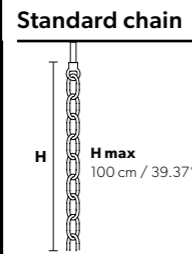

Standard chain	MT/CG	RW/DW
	MT Traditional version CG Coloured glass version	RW RGB-W Led version DW Dynamic White Led version
	LIGHTING Traditional E14 lightbulbs SIZE With lampshades, overall diameter is 5 cm (2") larger than specified FRAME MT Chrome or gold plated metal covered with transparent glass CG Painted metal covered with painted glass LAMP SHADES MT No lampshades included CG No lampshades included PENDANTS MT Transparent glass or crystal CG Coloured glass	LIGHTING WHITE LED sources CRI>90 RGB-W each light 330 Nominal lm at 3000K DW each light 490 Nominal lm at 4700K SIZE Same size as MT or CG FRAME Chrome or gold plated metal covered with transparent glass LAMP SHADES No lampshades included PENDANTS Transparent glass or crystal