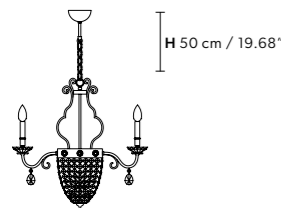

Standard chain for all chandeliers