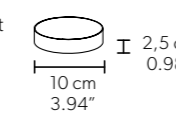

G03-G14 ●●

€ 8.240,00

Fixing: 1 x central bracket
19 x single steel cables.
The cup contains:
1 x driver
1 x control board