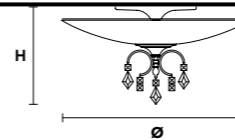

LIZZI PL5

Ceiling

TECHNICAL INFORMATION	FINISHING	PRICE (EXCL. VAT)
Ø 70 cm / 27.56"	V13	€ 780,00
H 40 cm / 15.75"		
WW 5×E27×20 W max (not included)		
USA 5×E26×60 W max (not included)