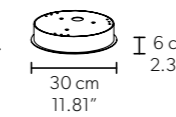

G03-G14 ●●

€ 18.020,00

Fixing: 1 x canopy
30 x single steel cables.
The canopy contains:
1 x driver