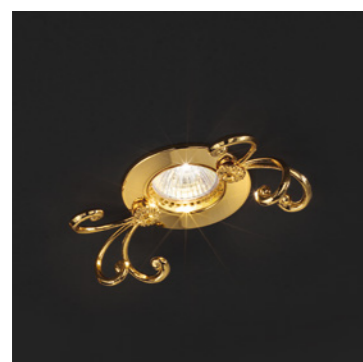

Ceiling

CE

TECHNICAL INFORMATION		LIGHTING SYSTEM	DESCRIPTION
L	16 cm / 6.29"	1×GU10×15 W max (not included).	Solid brass gold plated spot light. Bulbs not included. Hole Ø 2.37".
SP	9 cm / 3.54"		
H	5.5 cm / 2.16"		
W	0.2 kg / 0.44 lb		

PRICE (EXCL. VAT)

€ 150,00