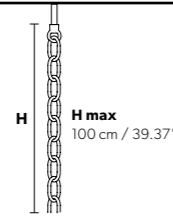

MT/CG

- **MT**
  Traditional version
- **CG**
  Coloured glass version

LIGHTING Traditional E27 lightbulbs
SIZE With lampshades, overall diameter is 5 cm (2") larger than specified
FRAME **MT** Chrome or gold plated metal covered with transparent glass
CG Painted metal covered with painted glass
LAMPSHADES **MT** No lampshades included
CG No lampshades included
PENDANTS **MT** Transparent glass or crystal
CG Coloured glass

RW/DW

- **RW**
  RGB-W Led version
- **DW**
  Dynamic White Led version

LIGHTING WHITE LED sources CRI>90
RGB-W each light 330 Nominal lm at 3000K
DW each light 490 Nominal lm at 4700K
SIZE Same size as MT or CG
FRAME Chrome or gold plated metal covered with transparent glass
LAMPSHADES No lampshades included
PENDANTS Transparent glass or crystal