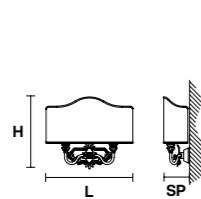

Applique

TECHNICAL INFORMATION	LIGHTING SYSTEM	DESCRIPTION
L 37 cm / 14.57"	2×E14×10 W max (not included).	Gold plated solid brass base.
SP 11 cm / 4.33"		LAMPSHADES: IVORY SHANTUNG
H 27 cm / 10.63"		
W 3 kg / 6.61 lb		

PRICE (EXCL. VAT)
€ 650,00