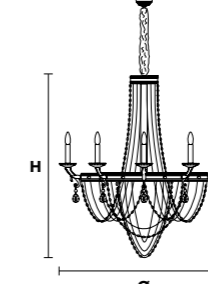

VE 805/8+4+1

VE 805/12+6+1

Suspension

TECHNICAL INFORMATION	LIGHTING SYSTEM	DESCRIPTION
Ø 100 cm / 39.37"	12×E14×10 W max	Gold plated metal frame, crystal pendants.
H 100 cm / 39.37"	1×E27×20 W max (not included).	
W 26 kg / 57.32 lb		
CRYSTALS		PRICE (EXCL. VAT)
CUT CRYSTAL		€ 5.460,00
PREMIUM CRYSTAL		€ 8.500,00