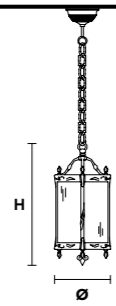

VE 1067 A2

Suspension

TECHNICAL INFORMATION	LIGHTING SYSTEM	DESCRIPTION
Ø 62 cm / 24.41"	6×E14×10 W max (not included).	Gold plated solid brass frame.
H 120 cm / 47.24"		
W 18 kg / 39.68 lb		

PRICE (EXCL. VAT)
€ 6.210,00

H Standard Chain
100 cm / 39.37"