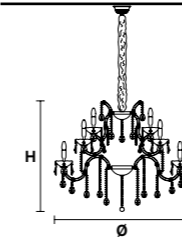

VE 909/60

TECHNICAL INFORMATION
Ø 190 cm / 74.80"
H 145 cm / 57.80"
W 110 kg / 242.5 lb

TECHNICAL INFORMATION	LIGHTING SYSTEM	VERSION	CRYSTALS	PRICE (EXCL. VAT)
	STANDARD LIGHTING			
	60×E14×10 W max (not included). Triac Dimmable	VE 909/60 MT	HALF CUT GLASS CUT CRYSTAL PREMIUM CRYSTAL	€ 16.770,00 € 20.140,00 € 37.230,00
		VE 909/60 CG		€ 23.320,00
	INTEGRATED LED LIGHTING			
	60×LED source -240 W tot Control system: DMX On request Radio Control and Masiero Smart Light App only for RW version.	VE 909/60 RW/DW	HALF CUT GLASS CUT CRYSTAL PREMIUM CRYSTAL	€ 26.040,00 € 29.410,00 € 46.410,00

Standard chain

MT/CG

MT
Traditional version
CG
Coloured glass version

LIGHTING Traditional E14 lightbulbs
SIZE With lampshades, overall diameter is 5 cm (2") larger than specified
FRAME **MT** Chrome or gold plated metal covered with transparent glass
CG Painted metal covered with painted glass
LAMP SHADES **MT** No lampshades included
CG No lampshades included
PENDANTS **MT** Transparent glass or crystal
CG Coloured glass

VE 910/25

TECHNICAL INFORMATION
Ø 100 cm / 39.37"
H 75 cm / 29.52"
W 26 kg / 57.32 lb

TECHNICAL INFORMATION	LIGHTING SYSTEM	VERSION	CRYSTALS	PRICE (EXCL. VAT)
	STANDARD LIGHTING			
	25×E14×10 W max (not included). Triac Dimmable	VE 910/25 MT	HALF CUT GLASS CUT CRYSTAL PREMIUM CRYSTAL	€ 3.880,00 € 5.240,00 € 9.890,00
		VE 910/25 CG		€ 6.070,00
	INTEGRATED LED LIGHTING			
	25×LED source -100 W tot Control system: DMX On request Radio Control and Masiero Smart Light App only for RW version.	VE 910/25 RW/DW	HALF CUT GLASS CUT CRYSTAL PREMIUM CRYSTAL	€ 7.750,00 € 9.110,00 € 13.720,00