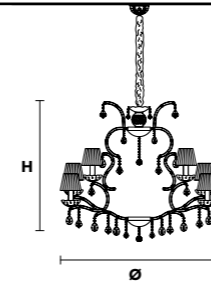

VE 925/15

TECHNICAL INFORMATION	LIGHTING SYSTEM	VERSION	CRYSTALS	PRICE (EXCL. VAT)
Ø 100 cm / 39.37" H 80 cm / 31.49" W 24 kg / 52.91 lb	STANDARD LIGHTING			
	15×E14×10 W max (not included). Triac Dimmable	VE 925/15 MT	HALF CUT GLASS CUT CRYSTAL PREMIUM CRYSTAL	€ 6.120,00 € 6.720,00 € 11.290,00
	INTEGRATED LED LIGHTING			
	15×LED source – 60 W tot Control system: DMX On request Radio Control and Masiero Smart Light App only for RW version.	VE 925/15 RW/DW	HALF CUT GLASS CUT CRYSTAL PREMIUM CRYSTAL	€ 8.440,00 € 9.030,00 € 13.590,00