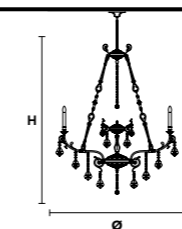

ODESSA 8 100

Chandelier

TECHNICAL INFORMATION	
Ø	90 cm / 35.43"
H	120 cm / 47.24"
WW	8×E14×10 W max
USA	8×E12×40 W max (not included)

FINISHING		PRICE (EXCL. VAT)	
G03 - G20	● HALF CUT GLASS CUT CRYSTAL PREMIUM CRYSTAL	€ 5.080,00 € 5.780,00 € 9.110,00	
	● G21	● HALF CUT GLASS CUT CRYSTAL PREMIUM CRYSTAL	€ 4.550,00 € 5.160,00 € 8.210,00