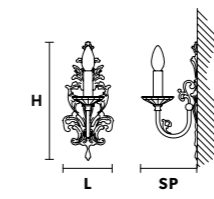

VE 1073 A1

Applique

TECHNICAL INFORMATION	LIGHTING SYSTEM	DESCRIPTION
L 15 cm / 5.91"	1×E14×10 W max (not included).	Gold plated solid brass frame.
SP 15 cm / 5.91"		
H 33 cm / 12.99"		
W 3 kg / 6.61 lb		

PRICE (EXCL. VAT)
€ 470,00