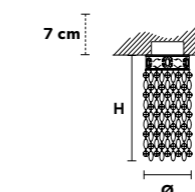

VE 1107 TR

Ceiling

CE

TECHNICAL INFORMATION		LIGHTING SYSTEM	DESCRIPTION
Ø	9.5 cm / 3.74"	1xGU10x15 W max (not included).	Metal gold plated spot light. Bulbs not included. Hole Ø 2.37".
H	20 cm / 7.87"		
W	0.6 kg / 1.32 lb		

PRICE (EXCL. VAT)

€ 250,00