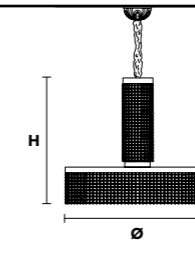

VE 815/10+1

Suspension

TECHNICAL INFORMATION	LIGHTING SYSTEM	DESCRIPTION
Ø 80 cm / 31.50"	10x G9x10 W max 1x E27 PAR30x20 W max (not included).	Chrome plated metal frame, crystal pendants.
H 90 cm / 35.43"		
W 16 kg / 35.27 lb		
CRYSTALS	PRICE (EXCL. VAT)	
HALF CUT GLASS	€ 4.280,00	
CUT CRYSTAL	€ 5.350,00	
PREMIUM CRYSTAL	€ 11.320,00