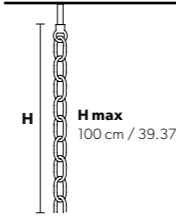

Standard chain

MT/CG

MT
Traditional version
CG
Coloured glass version

LIGHTING Traditional E14 lightbulbs
SIZE With lampshades, overall diameter is 5 cm (2") larger than specified
FRAME **MT** Chrome or gold plated metal covered with transparent glass
CG Painted metal covered with painted glass
LAMP SHADES **MT** Filo BRILL/14/CR
CG Organza ORG/14/...COLOUR
PENDANTS **MT** Transparent glass or crystal
CG Coloured glass