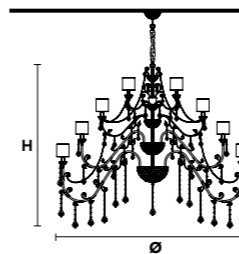

Masiero Atelier

Pricelist

IMPERIAL 16+16+4