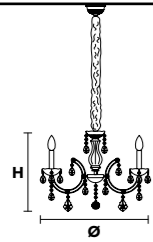

VE 944/3

TECHNICAL INFORMATION	LIGHTING SYSTEM	VERSION	CRYSTALS	PRICE (EXCL. VAT)
	STANDARD LIGHTING			
Ø 47 cm / 18.50"	3×E14×10 W max (not included). Triac Dimmable	VE 944/3 MT	HALF CUT GLASS	€ 650,00
H 42 cm / 16.53"			CUT CRYSTAL	€ 780,00
W 3.5 kg / 7.71 lb			PREMIUM CRYSTAL	€ 1.550,00
		VE 944/3 CG		€ 920,00
	INTEGRATED LED LIGHTING			
	3×LED source –12 W tot Control system: DMX On request Radio Control and Masiero Smart Light App only for RW version.	VE 944/3 RW/DW	HALF CUT GLASS	€ 1.110,00
			CUT CRYSTAL	€ 1.250,00
			PREMIUM CRYSTAL	€ 2.010,00