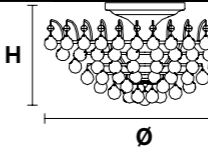

VE 808/PL3 50

Ceiling

TECHNICAL INFORMATION	LIGHTING SYSTEM	DESCRIPTION
Ø 50 cm / 19.69"	3×E14×10 W max	Chrome plated metal frame, crystal pendants.
H 30 cm / 11.81"	(not included).	
W 16 kg / 35.27 lb		
CRYSTALS		PRICE (EXCL. VAT)
CUT CRYSTAL		€ 1.870,00
PREMIUM CRYSTAL		€ 7.080,00