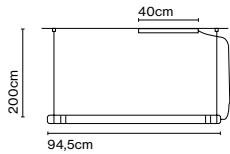

Neón de Luz NL - S 95

Code	Finish	Dimming	Class	Price
A70-503	● Aluminium LED	-	II	*506 €
A70-515	● Aluminium LED	DALI	II	*576 €

Materials
Structure: Polycarbonate with reflectors
Brackets: Chromed zamac
Reactance box: Polycarbonate

Dimmable: Depends on the model
Integrated dimmer: No
Dimming protocols: DALI

Product type: Pendant
Light source: LED SMD 450mA 27,6W 3000K CRI80 3710lm
Luminaire: 220 - 240 VAC 30,13W 2200lm
220 - 240 VAC 29,07W 2200lm
Weight: Net 1,5 kg – Gross 2,26 kg
Package: 100 x 8 x 8 cm – 1,16 kg Vol – 0,006 m³
58 x 22 x 5 cm – 1,2 kg Vol – 0,006 m³
LED included

Dimmable

CE

EAC

UK
CA

Cable length: 2 m
Wire installation: Hardwired
Color cord: Transparent
Canopy color: White