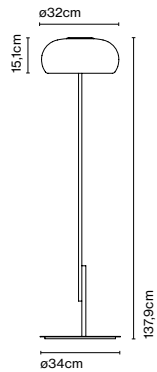

Vetra P

Code	Finish	Price
A689-008	● White	*1048 €
A689-009	● Black	*1048 €

Materials
Base: Iron
Stem: Iron
Shade: Blown glass
Dissipater: Aluminium

Dimmable: Yes
Integrated dimmer: No
3 positions sensor dimmer.

Product type: Floor
Light source: LED SMD 700mA 8,2W 2700K CRI90 913lm
Luminaire: 100 - 240 VAC 10,85W 348lm
Weight: Net 7,9 kg – Gross 10 kg
Package: 43 x 43 x 28 cm – 3 kg Vol – 0,051 m³
140 x 25 x 25 cm – 4 kg Vol – 0,09 m³
36 x 36 x 5 cm – 3 kg Vol – 0,01 m³
LED included

Dimmer

CE

ERC