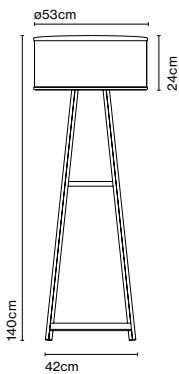

Cala 140 IP65

Code A645-003   Finish ● Iroko - Brown   Price 1124 €

Materials
Shade: Polyethylene, Textile
Structure: Iroko wood

Product type: Floor
Light source: 2x E27 LED Standard 8W
Weight: Net 10,6 kg – Gross 10,3 kg
Package: 56 x 56 x 29 cm - 5,2 kg – VOL - 0,091 m³
47 x 12 x 126 cm - 6 kg – VOL - 0,071 m³