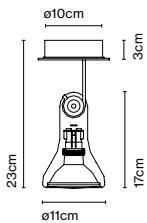

Atlas

Code	Finish	Price
A34-001	○ Translucent	108 €

Materials
Shade: Polycarbonate
Canopy: White Polyamide
Structure: Stainless steel

Product type: Wall / Ceiling
Light source: E27 LED PAR30 10W 40° 3000K
Weight: Net 0,3 kg – Gross 0,55 kg
Package: 18 x 21 x 24 cm - 0,55 kg – VOL - 0,008 m³
Product notes: Atlas has been designed to specifically accommodate the PAR30 bulb (BOM-270) so that the bulb does not protrude from the diffuser.