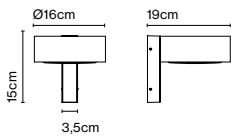

Plaff-on! A IP65

Code A628-061   Finish ● Black   Price 277 €
A628-061-31-27K   ● Rust Brown (NEW)   277 €

Materials   Dimmable: Yes
Structure: Aluminium   Integrated dimmer: No
Shade: Opal blown glass   Dimming protocols: Phase cut (Triac)

Product type: Wall
Light source: LED COB 230 VAC 8W 2700K CRI90 571lm
Luminaire: 230 VAC TRIAC 8,47W 225lm
Weight: Net 0,8 kg – Gross 1,2 kg
Package: 22 x 22 x 16,5 cm – 1,2 kg Vol – 0,008 m³
LED included

Dimmable
CE
EAC
UK
CA

⊕
IP65