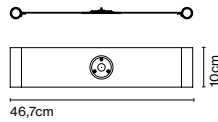

Armrest accessory + magnet

Code A680-007   Finish ● Grey   Price 136 €

Materials
Structure: Fabric with metal counterweight

Product type: Accessory
Weight: Net 0,93 kg – Gross 1kg
Package: 16 x 9 x 15 cm - 1 kg – VOL - 0,002 m³