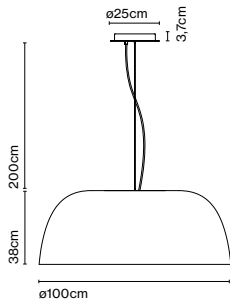

Djembé 100.38

Code	Finish	Dimming	Class	Price
A681-473	White (RAL 1013)	Triac	II	1609 €
A681-474	Grey (RAL 7022)	Triac	II	1609 €
A681-475	Red (RAL 3011)	Triac	II	1609 €
A681-476	Sky Blue (PANTONE 7542C)	Triac	II	1609 €
A681-477	White (RAL 1013)	DALI	I	1672 €
A681-478	Grey (RAL 7022)	DALI	I	1672 €
A681-479	Red (RAL 3011)	DALI	I	1672 €
A681-480	Sky Blue (PANTONE 7542C)	DALI	I	1672 €

Materials
Shade: Bi-injected rotary moulded polyethylene (stone texture on the outer part and smooth satin white on the inner part of the fixture)
Diffuser: Aluminium

Dimmable: Yes
Integrated dimmer: No
Dimming protocols: Phase cut (Triac)
DALI
Casambi

Product type: Pendant
Light source: LED SMD 1050mA 33,8W 2700K CRI90 4037lm
Luminaire: 220 - 240 VAC TRIAC 38,36W 2519lm
220 - 240 VAC DALI 38,6W 2519lm
Weight: Net 10 kg – Gross 19 kg
Package: 115 x 115 x 51 cm – 19 kg Vol – 0,7 m³
Product notes: 3000K available upon request
LED included

Dimmable

ERC

CE

UK

Cable length: 2 m
Wire installation: Hardwired
Color cord: Black
Canopy color: Black

Product notes: 3000K available upon request
Casambi available upon request. Price 1804 €
Tunable White DALI available upon request. Price 1729 €
Tunable White Casambi available upon request. Price 1929 €

Accessory Djembé Sound

Code	Finish	Price
A681-553	White	424 €

Materials
Structure: PET accessory for the sound damping of a space.

Product type: Accessory
Weight: Net 2,1 kg – Gross 2,5 kg
Package: 10 x 85 x 85 cm - 2,5 kg – VOL - 0,07 m³
Product notes: Only available for Djembé 100.38 and Djembe C100.38.