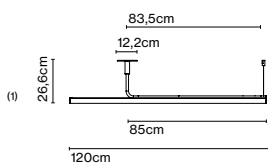

Ambrosia 120

Code	Finish	CCT	Price
A704-001-15-22K	● Matt Gold	22K	715 €
A704-001-15-27K	● Matt Gold	27K	705 €
A704-001-15-30K	● Matt Gold	30K	705 €
A704-001-16-22K	● Black	22K	715 €
A704-001-16-27K	● Black	27K	705 €
A704-001-16-30K	● Black	30K	705 €

Materials: Aluminium
Structure: Aluminium
Diffuser: Methacrylate
Canopy: Aluminium / Steel

Dimmable: Yes
Integrated dimmer: No
Dimming protocols: It depends on the purchased power supply.

Product type: Pendant / Ceiling

Light source Ambrosia 22K: LED SMD 24Vdc 19,2W 2200K CRI80 2116lm
Luminaire Ambrosia 22K: (Power supply not included) 1885lm

Light source Ambrosia 27K: LED SMD 24Vdc 19,2W 2700K CRI90 2028lm
Luminaire Ambrosia 27K: (Power supply not included) 1891lm

Light source Ambrosia 30K: LED SMD 24Vdc 19,2W 3000K CRI90 2256lm
Luminaire Ambrosia 30K: (Power supply not included) 1927lm

Weight: Net 2,4 kg – Gross 3 kg

Package: 29 x 10 x 135 cm - 2 kg – VOL - 0,04 m³
8 x 8 x 128 cm - 1 kg – VOL - 0,01 m³

Product notes: 24V remote power supply to be ordered separately.
LED included

Dimmable

CE

ERC

UK
CA

(1) The height can be increased by means of the 40 or 60 cm poles (max. 3 units.) They can be combined.

Wire installation: Hardwired / Recessed