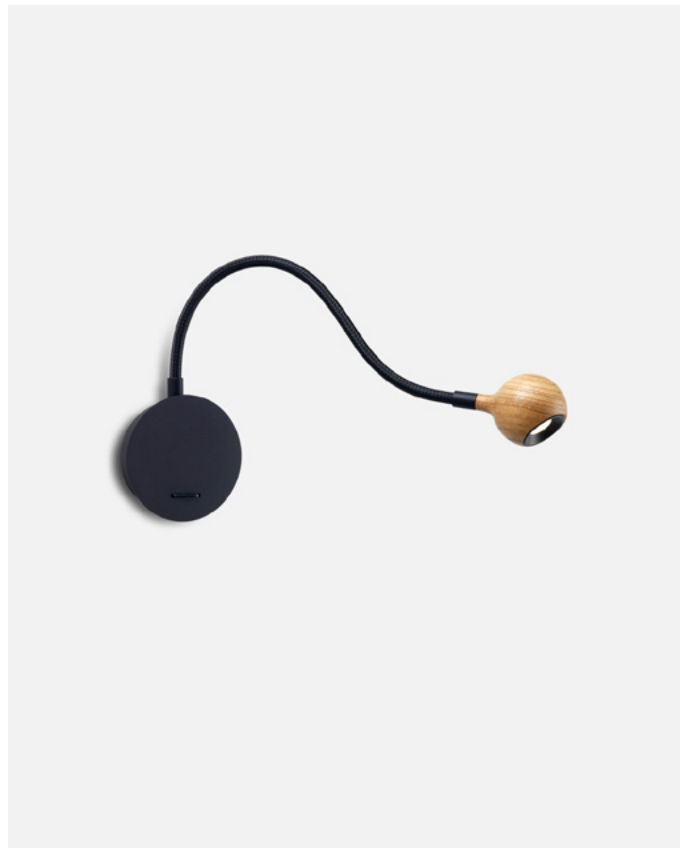

Nº8

Code	Finish	Price
A670-001	● Oak	396 €
A670-002	● Wenge	396 €

Materials Dimmable: No
Plate: Metal
Arm: Metal covered in braided fabric
Diffuser: Wood

Product type: Wall
Light source: LED SMD 700mA 2,1W 2700K CRI80 226,5lm
Luminaire: 100 - 240 VAC 4,25W
Weight: Net 0,62 kg – Gross 1,15 kg
Package: 69 x 17 x 12 cm – 1,15 kg Vol – 0,01 m³
LED included

Wire installation: Hardwired
Canopy color: Black
Switch location: Plate