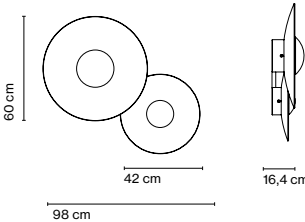

Weight: Net 9,1 kg – Gross 10,5 kg

Package: 67 x 67 x 22 cm – 5 kg Vol – 0,098 m³

57 x 53 x 17 cm – 3,5 kg Vol – 0,051 m³

64 x 14 x 11 cm – 2 kg Vol – 0,051 m³

Product notes: Accessory to combine Ginger models 42 C and 60 C for a single junction box.