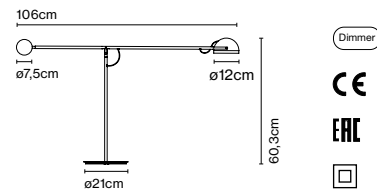

Copérnica M

Code	Finish	Price
A686-001	● Satin Nickel-Golden-White	*1126 €
A686-002	● Satin Nickel-Graphite-White	*1126 €
A686-003	● Satin Nickel-Red-White	*1126 €
A686-004	● Graphite-Golden-Black	1126 €
A686-005	● Graphite-Satin Nickel-Black	1126 €
A686-006	● BlackGraphite-Red-Black	1126 €

Materials: Satin nickel or graphite
Structure: Satin nickel or graphite
Base: Steel
Counterweight: Steel
Diffuser: Aluminium

Dimmable: Yes
Integrated dimmer: Yes
Dimming protocols: 3 positions dimmer

Product type: Table
Light source: LED SMD 24Vdc 4,7W 2700K CRI90 491lm
Luminaire: 85 - 264 VAC 5,94W 416lm
Weight: Net 3,5 kg – Gross 6,1 kg
Package: 114 x 24 x 17 cm – 3,1 kg Vol – 0,046 m³
36 x 36 x 3 cm – 3 kg Vol – 0,004 m³
LED included

Cable length: 2 m
Wire installation: Plug-in
Color cord: Black
Switch location: Tilttable diffuser