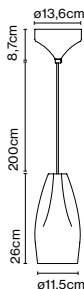

Materials
 Shade: Ceramic with the inner part in brilliant white enamel or gold
 Canopy: Ceramic
 Cord: Fabric

Product type: Pendant
 Light source: E27 LED Reflector 8W
 Weight: Net 1,4 kg – Gross 2 kg
 Package: 24 x 24 x 53 cm – 2 kg Vol – 0,03 m³