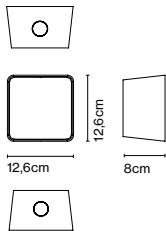

Lab 2 2020

Code	Finish	Price
A646-091	● Graphite grey (RAL 7024)	215 €

Materials
Structure: Injected aluminium
Lids: Metal, wood, stone-like

Dimmable: No

Product type: Wall
Light source: LED SMD 24Vdc 7,4W 2700K CRI90 378lm
Luminaire: 100 - 240 VAC 8,47W 322lm
Weight: Net 0,87 kg – Gross 1 kg
Package: 16 x 15 x 14 cm – 1 kg Vol – 0,003 m³
Product notes: Lid to be ordered separately.

CE IP65
UK
ENEC