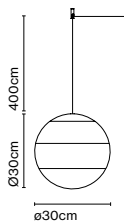

Dipping Light 30 - 24V

Code	Finish	Price
A691-290	White	528 €
A691-291	Blue	528 €
A691-292	Green	528 €
A691-293	Amber	528 €
A691-294	Pink	528 €

Materials
Diffuser: Brilliant white blown glass globe with layered paint
Cover: Polycarbonate

Dimmable: Yes
Integrated dimmer: No
Dimming protocols: It depends on the purchased power supply.
Phase cut (Triac), DALI, Casambi

Product type: Pendant
Light source: LED SMD 24Vdc 11,5W 2700K CRI90 1024lm
Luminaire: (Power supply not included) 379lm
Weight: Net 2 kg – Gross 3,3 kg
Package: 41 x 40 x 41 cm – 3,3 kg Vol – 0,07 m³
Product notes: Use with Cluster page 41.
1 pc. hook accessory included
LED included