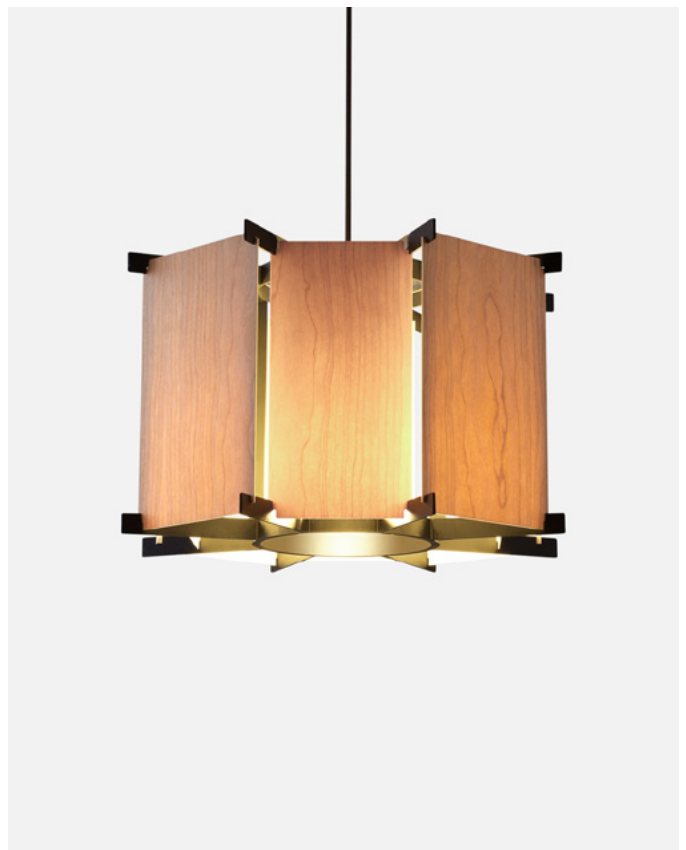

Product type: Pendant

Light source: E27 LED STANDARD 8W 2700K
Weight: Net 1,9 kg – Gross 2,3 kg
Package: 45 x 48 x 9 cm – 2,3 kg Vol – 0,02 m³

Cable length: 2 m
Wire installation: Hardwired
Color cord: Black
Canopy color: Black