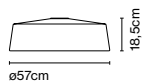

Soho C 57 LED

Code	Finish	Price
A631-106	● White	*949 €
A631-107	● Stone grey	*949 €
A631-108	● Black	*949 €

Materials
Shade: Rotary moulded polyethylene
Diffuser: Methacrylate opal

Dimmable: Yes
Integrated dimmer: No
Dimming protocols: DALI / DSI

Product type: Ceiling
Light source: LED SMD 700mA 28,7W 2700K CRI80 3446lm
Luminaire: 220 - 240 VAC DALI 33,5W 2086lm
Weight: Net 6,3 kg – Gross 7,7 kg
Package: 60 x 60 x 21 cm – 7,7 kg Vol – 0,08 m³
Product notes: 3000K available upon request
LED included

Wire installation: Hardwired