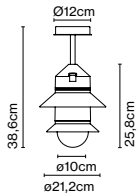

Materials

Structure: Polycarbonate
Shade: Blown pressed glass
Support: Stainless anti-oxidant
cataphoresis treatment

Product type: Ceiling

Light source: E27 LED Standard 8W
Weight: Net 1,4 kg – Gross 2,3 kg
Package: 53 x 33 x 24 cm – 2,3 kg Vol – 0,042 m³

CE

IP65

ERC

UK