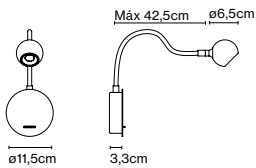

Nº8

Code	Finish	Price
A670-001	● Oak	396 €
A670-002	● Wenge	396 €

Materials Dimmable: No
Plate: Metal
Arm: Metal covered in braided fabric
Diffuser: Wood

Product type: Wall
Light source: LED SMD 700mA 2,1W 2700K CRI80 226,5lm
Luminaire: 100 - 240 VAC 4,25W
Weight: Net 0,62 kg – Gross 1,15 kg
Package: 69 x 17 x 12 cm – 1,15 kg Vol – 0,01 m³
LED included

Wire installation: Hardwired
Canopy color: Black
Switch location: Plate