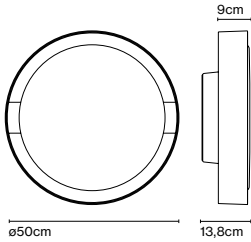

¹ Triac version price

¹ 3CCT version price

Plaff-on! 50 IP54

Code A628-056 Finish ● Black Price 484 €

Materials
Structure: Aluminium
Shade: Opal blown glass

Product type: Wall / Ceiling
Light source: 4x E27 LED Standard 8W
Weight: Net 6,6 kg – Gross 8,5 kg
Package: 60 x 60 x 25 cm – 8,5 kg Vol – 0,09 m³