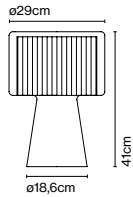

Mercer M

Code	Finish	Price
A89-010	● Natural cotton ribbon	525 €
A89-071	● Pearl white	525 €

Materials
Shade: Textile
Structure: Blown glass
Diffuser: Opal disc

Integrated dimmer: Yes
Dimmer Type: Progressive in-line dimmer

Product type: Table
Light source: E27 LED 9,5W DIM
Weight: Net 5 kg – Gross 6,28 kg
Package: 57 x 39 x 41 cm – 6,28 kg Vol – 0,09 m³

Dimmer

CE

ERC