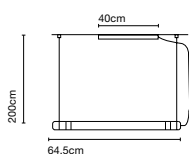

Neón de Luz NL - S 65

Code	Finish	Dimming	Class	Price
A70-511	● Aluminium LED	-	II	*453 €
A70-514	● Aluminium LED	DALI	II	*527 €

Materials
Structure: Polycarbonate with reflectors
Brackets: Chromed zamac
Reactance box: Polycarbonate

Dimmable: Depends on the model
Integrated dimmer: No
Dimming protocols: DALI

Product type: Pendant
Light source: LED SMD 450mA 15W 3000K CRI80 2250lm
Luminaire: 220 - 240 VAC 18,94W
220 - 240 VAC DALI 18,87W
Weight: Net 1,4 kg – Gross 1,8 kg
Package: 68 x 8 x 8 cm – 0,6 kg Vol – 0,004 m³
50 x 18 x 8 cm – 1,2 kg Vol – 0,006 m³

Dimmable

CE

ERC

UK
CA

Cable length: 2 m
Wire installation: Hardwired
Color cord: Transparent
Canopy color: White