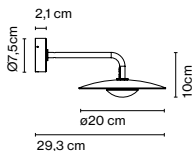

Ginger 20A 24V IP65 NEW

Code	Finish	Price
A662-660-31-27K	● Rust Brown	393 €
A662-660-39-27K	▲ Black - White (RAL 9005-9010)	393 €

Materials
Diffuser: Aluminium
Dissipater: Aluminium

Dimmable: Yes
Integrated dimmer: No
Dimming protocols: It depends on the purchased power supply.

Product type: Wall
Light source: LED SMD 24Vdc 5W 2700K CRI90 495lm
Luminaire: (Power supply not included) 161lm - Black-White
(Power supply not included) 29lm - Rust brown
Weight: Net 0,5 kg – Gross 1,2 kg
Package: 36 x 30 x 17 cm – 1,2 kg Vol – 0,02 m³
Product notes: 24V remote power supply to be ordered separately.
LED included

Dimmable

IP65

CE

ERC

UK
CA