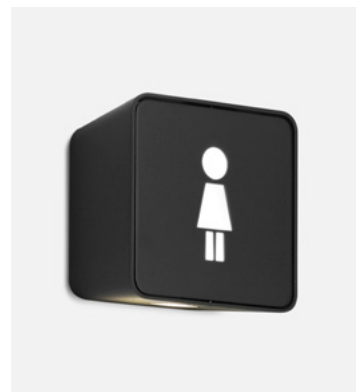

Product type: Accessory
Available upon request, Lab 2 only.