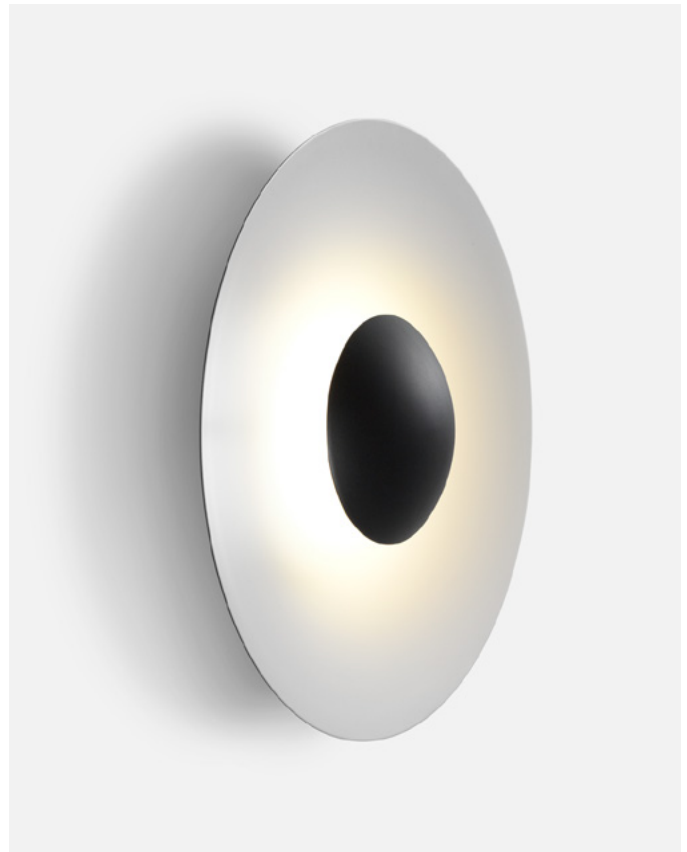

Ginger 20C IP65

Code	Finish	Price
A662-550-31	● Rust Brown	290 €
A662-550-39	▲ Black - White (RAL 9005-9010)	290 €

Materials
Diffuser: Aluminium
Dissipater: Aluminium

Dimmable: Yes
Integrated dimmer: No
Dimming protocols: It depends on the purchased power supply.
Phase cut (Triac)
DALI

Product type: Wall / Ceiling
Light source: LED SMD 24Vdc 5W 2700K CRI90 495lm
Luminaire: (Power supply not included) 161lm - Black-White
(Power supply not included) 291lm - Rust brown
Weight: Net 0,5 kg – Gross 0,7 kg
Package: 24 x 21 x 10 cm – 0,7 kg Vol – 0,01 m³
Product notes: 24V remote power supply to be ordered separately.
LED included

Dimmable

CE

IP65

ERC

UK
CA

Power supplies on page 108

Canopy color: Black