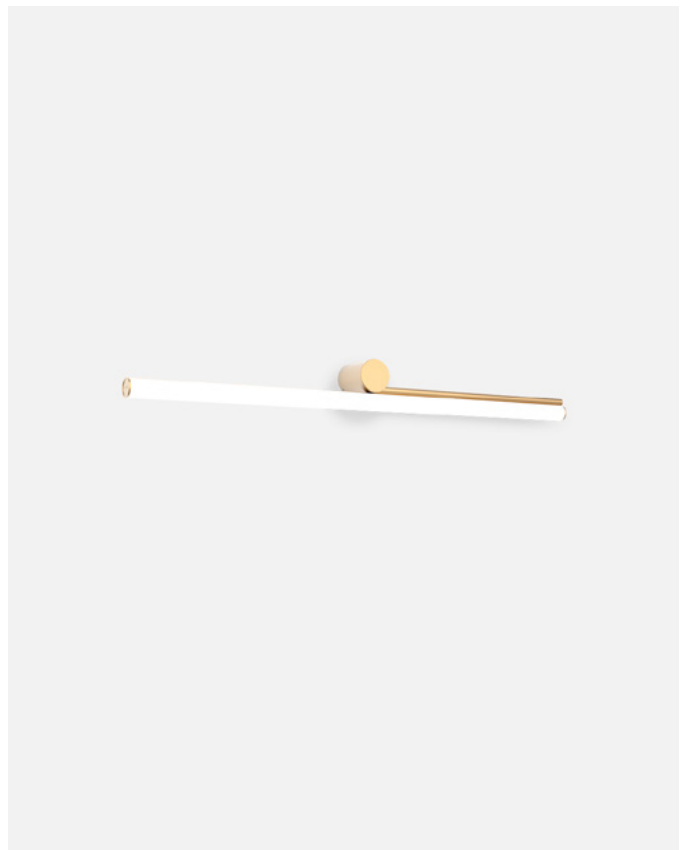

Ambrosia A 90 left NEW

Code	Finish	CCT	Price
A704-017-15-22K	● Matt Gold	22K	548 €
A704-017-15-27K	● Matt Gold	27K	540 €
A704-017-15-30K	● Matt Gold	30K	540 €
A704-017-16-22K	● Black	22K	548 €
A704-017-16-27K	● Black	27K	540 €
A704-017-16-30K	● Black	30K	540 €

Materials
Structure: Aluminium
Diffuser: Methacrylate
Canopy: Aluminium / Steel

Dimmable: Yes
Integrated dimmer: No
Dimming protocols: It depends on the purchased power supply.

Product type: Wall
Light source Ambrosia 22K: LED SMD 24Vdc 14,4W 2200K CRI80 1587lm
Luminaire Ambrosia 22K: (Power supply not included)

Light source Ambrosia 27K: LED SMD 24Vdc 14,4W 2700K CRI90 1521lm
Luminaire Ambrosia 27K: (Power supply not included)

Light source Ambrosia 30K: LED SMD 24Vdc 14,4W 3000K CRI90 1692lm
Luminaire Ambrosia 30K: (Power supply not included)

Product notes: 24V remote power supply to be ordered separately.
LED included

Wire installation: Hardwired / Recessed

Ambrosia A 90 right NEW

Code	Finish	CCT	Price
A704-018-15-22K	● Matt Gold	22K	548 €
A704-018-15-27K	● Matt Gold	27K	540 €
A704-018-15-30K	● Matt Gold	30K	540 €
A704-018-16-22K	● Black	22K	548 €
A704-018-16-27K	● Black	27K	540 €
A704-018-16-30K	● Black	30K	540 €

Materials
Structure: Aluminium
Diffuser: Methacrylate
Canopy: Aluminium / Steel

Dimmable: Yes
Integrated dimmer: No
Dimming protocols: It depends on the purchased power supply.

Product type: Wall
Light source Ambrosia 22K: LED SMD 24Vdc 14,4W 2200K CRI80 1587lm
Luminaire Ambrosia 22K: (Power supply not included)

Light source Ambrosia 27K: LED SMD 24Vdc 14,4W 2700K CRI90 1521lm
Luminaire Ambrosia 27K: (Power supply not included)

Light source Ambrosia 30K: LED SMD 24Vdc 14,4W 3000K CRI90 1692lm
Luminaire Ambrosia 30K: (Power supply not included)