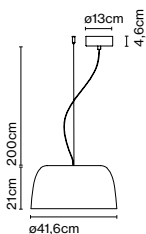

Materials

Shade: Bi-injected rotary moulded polyethylene (stone texture on the outer part and smooth satin white on the inner part of the fixture)
Diffuser: Aluminium

Dimmable: Yes

Integrated dimmer: No

Dimming protocols: Phase cut (Triac)
DALI
Casambi

Product type: Pendant

Light source: LED SMD 700mA 16,28W 2700K CRI90 1873lm

Luminaire: 180 - 295 VAC TRIAC 19,71W 955lm

220 - 240 VAC DALI 20,32W 955lm

Weight: Net 3 kg – Gross 4,4 kg

Package: 44 x 44 x 32 cm – 4,4 kg Vol – 0,06 m³

LED included

Dimmable

CE

ERC

UK
CA

Cable length: 2 m

Wire installation: Hardwired

Color cord: Black

Canopy color: Black