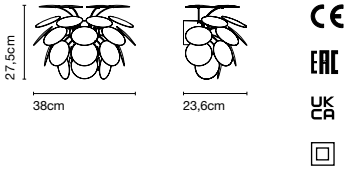

Discocó A

Code	Finish	Price
A620-100	● White (RAL 9003)	323 €
A620-104	● Black - Gold (RAL 9004 - Gold)	570 €

Materials
Discs: ABS
Semi-sphere: Chromed metal

Product type: Wall
Light source: 2x E14 LED 5W
Weight: Net 1,2 kg – Gross 1,5 kg
Package: 59 x 19 x 15 cm - 1,5 kg – VOL - 0,02 m³

Wire installation: Hardwired