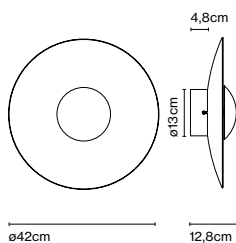

Materials
 Diffuser: Pressed wood or brushed aluminium
 Dissipater: Aluminium
 Canopy: Metal

Dimmable: Yes
 Integrated dimmer: No
 Dimming protocols: Phase cut (Triac)
 Casambi

Product type: Wall / Ceiling
 Light source: LED SMD 700mA 16,28W 2700K CRI90 1873lm
 Luminaire: 180 - 295 VAC TRIAC 19,71W 698lm
 Weight: Net 1,9 kg – Gross 3,5 kg
 Package: 57 x 53 x 17 cm – 3,5 kg Vol – 0,051 m³
 LED included