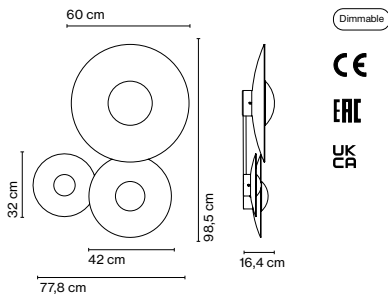

Product type: Wall / Ceiling
Light source: LED SMD 700mA 47W 2700K CRI90 5719lm
Luminaire: 180 - 295 VAC TRIAC 55,2W 2213lm
Weight: Net 11,8 kg – Gross 13,5 kg
Package: 57 x 53 x 17 cm – 3 kg Vol – 0,051 m³
          57 x 53 x 17 cm – 3,5 kg Vol – 0,051 m³
          67 x 67 x 22 cm – 5 kg Vol – 0,098 m³
          63 x 62 x 7 cm – 3 kg Vol – 0,027 m³
Product notes: Accessory to combine Ginger models 32 C, 42 C, and 60 C for a single junction box.