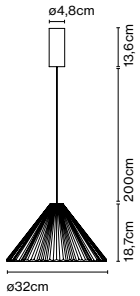

Pu-erh 32

Code	Finish	Price
A684-027	White-Gold	*710 €
A684-015	Burgundy-White	*494 €
A684-016	Burgundy-Gold	*710 €
A684-014	Pink-Gold	*710 €
A684-012	Blue-Gold	*710 €
A684-028	Black-Gold	*710 €

Materials
Diffuser: Ceramic with the inner part in white or gold enamel

Dimmable: Yes
Integrated dimmer: No
Dimming protocols: Phase cut (Triac)

Product type: Pendant
Light source: LED SMD 700mA 8,2W 2700K CRI90 913lm
Luminaire: 220 - 240 VAC TRIAC 9,18W 286lm
Weight: Net 2,1 kg – Gross 2,7 kg
Package: 39 x 39 x 29 cm – 2,7 kg Vol – 0,04 m³
LED included

Dimmable