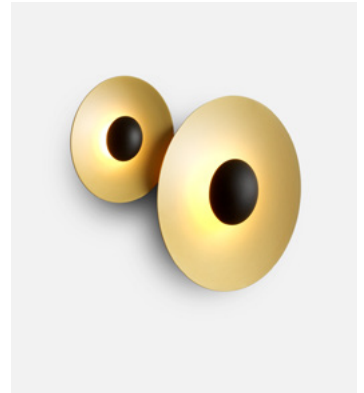

Dimmable

CE

ERC

UK
CA

Canopy color: Black
Wire installation: Hardwired

Accessory C2 42/60

Code	Finish	Price
Structure A662-423	● Black	262 €
Shades 42		
A662-438	● Oak - White	483 €
A662-439	● Wenge - White	483 €
A662-440	● Oak - Oak	483 €
A662-441	● Wenge - Wenge	483 €
A662-442	● Brushed brass - Brushed brass	527 €
A662-443	● Black - White	445 €
A662-575-36-27K	● Mauve (RAL 010 70 10)	445 €
A662-575-37-27K	● Sand (RAL 050 85 10)	445 €
A662-575-38-27K	● Stone Grey (RAL 000 65 00)	445 €