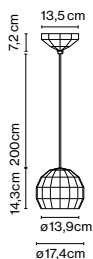

Materials

Shade: Ceramic with the inner part in brilliant white enamel or gold

Canopy: Ceramic

Cord: Fabric

Product type: Pendant

Light source: G9 LED 2,2W

Weight: Net 1,3 kg – Gross 2 kg

Package: 45 x 25 x 27 cm – 2 kg Vol – 0,03 m³