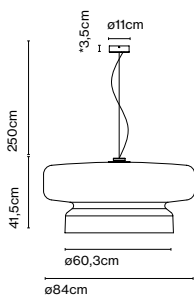

Bohemia 84

Code	Finish	Dimming	Class	Price
A698-001	● Green	Triac	II	2714 €
A698-002	● Violet	Triac	II	*2714 €
A698-003	● Amber	Triac	II	2714 €
A698-004	● Green	DALI	I	2770 €
A698-005	● Violet	DALI	I	*2770 €
A698-006	● Amber	DALI	I	2770 €

Materials
Shade: Rotomoulded Polycarbonate
Diffuser: Opal methacrylate

Dimmable: Yes
Integrated dimmer: No
Dimming protocols: Phase cut (Triac)
DALI
Casambi

Product type: Pendant
Light source: LED SMD 700mA 22,4W 2700K CRI90 2933lm
Luminaire: 180 - 295 VAC TRIAC 26W 1619lm
220 - 240 VAC DALI 26,37W 1619lm
Weight: Net 12,7 kg – Gross 20 kg
Package: 93 x 93 x 53 cm – 20 kg Vol – 0,5 m³
LED included

* 5,7cm (DALI)

Dimmable

CE

ERC

UK
CA

Cable length: 2,5 m
Wire installation: Hardwired
Color cord: Black
Canopy color: Black