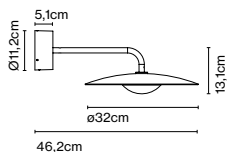

Ginger 32A IP65 NEW

Code	Finish	Price
A662-661-31-27K	● Rust Brown	625 €
A662-661-39-27K	▲ Black - White (RAL 9005-9010)	625 €

Materials
Diffuser: Aluminium
Dissipater: Aluminium

Dimmable: Yes
Integrated dimmer: No
Dimming protocols: Phase cut (Triac)

Product type: Wall
Light source: LED SMD 700mA 8,2W 2700K CRI90 913lm
Luminaire: 220 - 240 VAC TRIAC 9W 350lm - Black-White
220 - 240 VAC TRIAC 9W 81lm - Rust Brown
Weight: Net 1,5 kg – Gross 2,8 kg
Package: 52 x 42 x 24 cm – 2,8 kg Vol – 0,05 m³
Product notes: DALI and Casambi upon request
LED included

Dimmable

IP65

CE

ERC

UK
CA