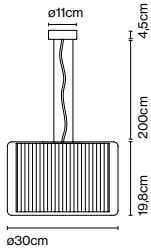

Mercer 30

Code	Finish	Price
A89-029	● Natural cotton ribbon	482 €
A89-074	● Pearl white	482 €

Materials
Shade: Textile
Structure: Blown glass

Product type: Pendant
Light source: E27 LED Standard 8W
Weight: Net 2,8 kg – Gross 3,7 kg
Package: 39 x 34 x 40 cm – 3,7 kg Vol – 0,06 m³