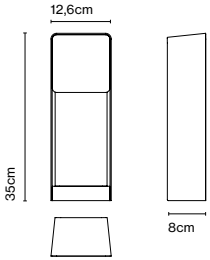

Materials
 Structure: Aluminium
 Lids: Metal, wood

Dimmable: Yes
 Integrated dimmer: No
 Dimming protocols: Phase cut (Triac)

Product type: Wall
 Light source: LED SMD 700mA 6,3W 2700K CRI80 590lm
 Luminaire: 220 - 240 VAC TRIAC 8,41W 293lm
 Weight: Net 1,4 kg – Gross 2,3 kg
 Package: 17,5 x 13 x 46 cm – 2,3 kg Vol – 0,01 m³