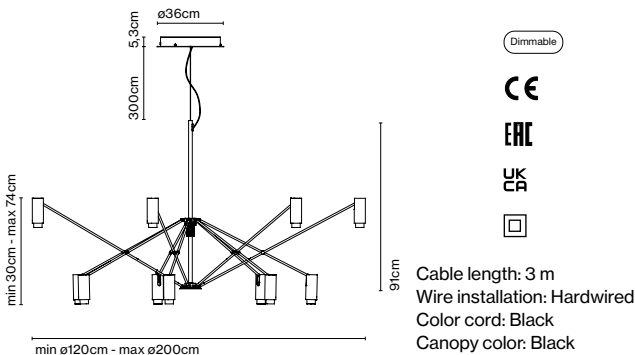

The W

Code	Finish	Dimming	Price
A705-001-3949-27K	● Black - Gold	Triac	3500 €
A705-001-3937-27K	● Black - Ivory (RAL 1015)	Triac	3500 €
A705-001-3941-27K	● Black - Terracotta (RAL 8023)	Triac	3500 €
A705-002-3949-27K	● Black - Gold	DALI	3550 €
A705-002-3937-27K	● Black - Ivory (RAL 1015)	DALI	3550 €
A705-002-3941-27K	● Black - Terracotta (RAL 8023)	DALI	3550 €

Materials: Aluminium, Polycarbonate
Dimmable: Yes
Structure: Aluminium
Integrated dimmer: No
Diffusers: Aluminium, Polycarbonate
Dimming protocols: Phase cut (Triac)
DALI
Casambi

Product type: Pendant
Light source: LED SMD 48V 102W 2700K CRI90 9660lm
Luminaire: 100 - 240 VAC TRIAC 110W 6405lm
100 - 240 VAC DALI 110W 6405lm
Weight: Net 13,3 kg – Gross 15,4 kg
Package: 21 x 21 x 112 cm – 4,3 kg Vol – 0,05 m³
26 x 20 x 51 cm – 7,3 kg Vol – 0,03 m³
42 x 42 x 8 cm – 3,8 kg Vol – 0,01 m³

LED included