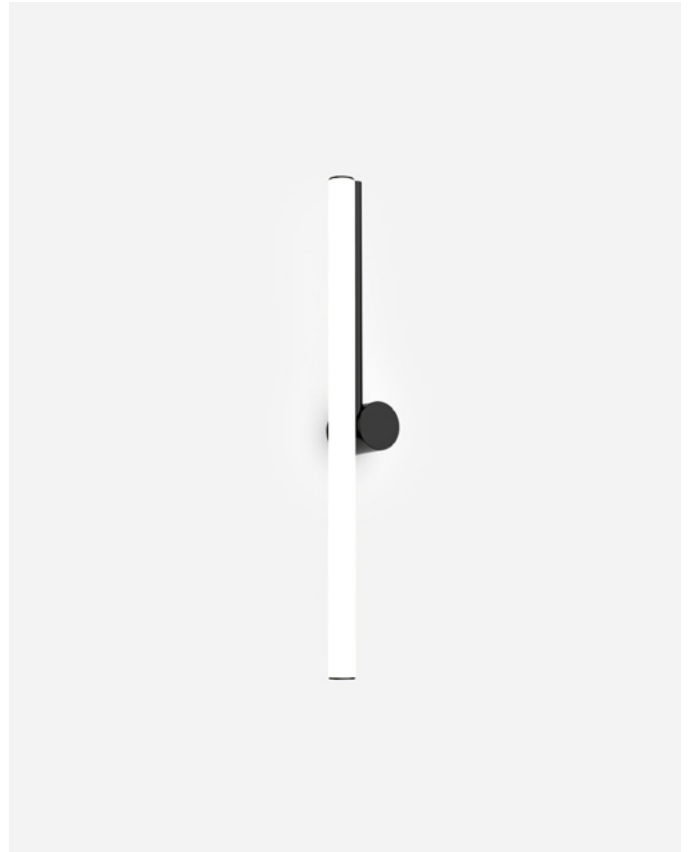

Ambrosia A 60 left NEW

Code	Finish	CCT	Price
A704-015-15-22K	● Matt Gold	22K	486 €
A704-015-15-27K	● Matt Gold	27K	479 €
A704-015-15-30K	● Matt Gold	30K	479 €
A704-015-16-22K	● Black	22K	486 €
A704-015-16-27K	● Black	27K	479 €
A704-015-16-30K	● Black	30K	479 €

Materials
Structure: Aluminium
Diffuser: Methacrylate
Canopy: Aluminium / Steel

Dimmable: Yes
Integrated dimmer: No
Dimming protocols: It depends on the purchased power supply.

Product type: Wall
Light source Ambrosia 22K: LED SMD 24Vdc 9,6W 2200K CRI80 1058lm
Luminaire Ambrosia 22K: (Power supply not included)

Light source Ambrosia 27K: LED SMD 24Vdc 9,6W 2700K CRI90 1014lm
Luminaire Ambrosia 27K: (Power supply not included)

Light source Ambrosia 30K: LED SMD 24Vdc 9,6W 3000K CRI90 1028lm
Luminaire Ambrosia 30K: (Power supply not included)

Product notes: 24V remote power supply to be ordered separately.
LED included