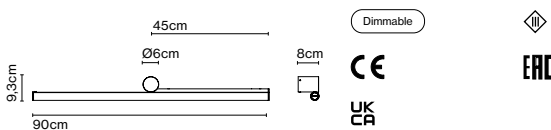

Ambrosia A 90 right NEW

Code	Finish	CCT	Price
A704-018-15-22K	● Matt Gold	22K	548 €
A704-018-15-27K	● Matt Gold	27K	540 €
A704-018-15-30K	● Matt Gold	30K	540 €
A704-018-16-22K	● Black	22K	548 €
A704-018-16-27K	● Black	27K	540 €
A704-018-16-30K	● Black	30K	540 €

Materials
Structure: Aluminium
Diffuser: Methacrylate
Canopy: Aluminium / Steel

Dimmable: Yes
Integrated dimmer: No
Dimming protocols: It depends on the purchased power supply.

Product type: Wall
Light source Ambrosia 22K: LED SMD 24Vdc 14,4W 2200K CRI80 1587lm
Luminaire Ambrosia 22K: (Power supply not included)

Light source Ambrosia 27K: LED SMD 24Vdc 14,4W 2700K CRI90 1521lm
Luminaire Ambrosia 27K: (Power supply not included)

Light source Ambrosia 30K: LED SMD 24Vdc 14,4W 3000K CRI90 1692lm
Luminaire Ambrosia 30K: (Power supply not included)

Product notes: 24V remote power supply to be ordered separately.
LED included

Wire installation: Hardwired / Recessed