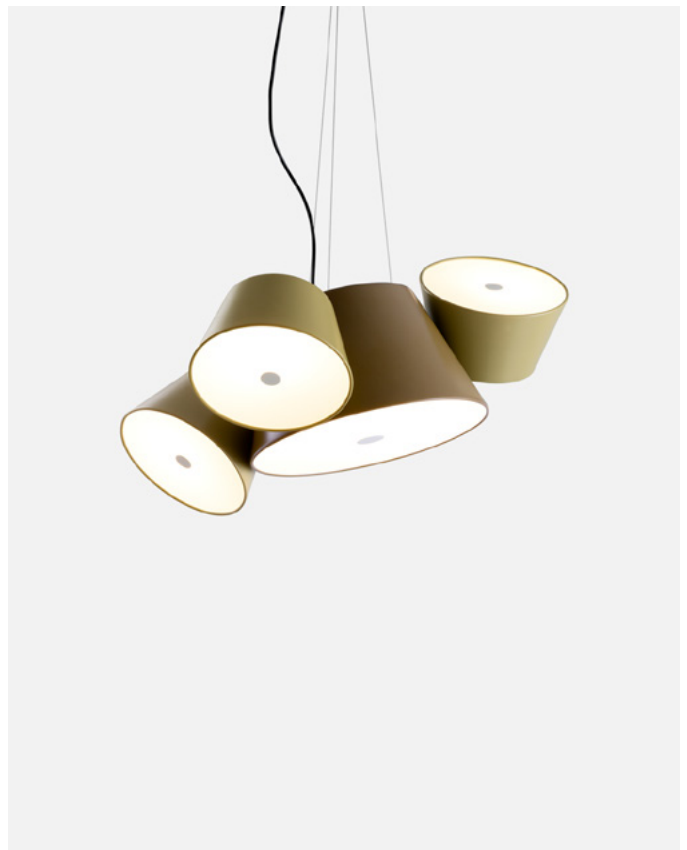

Tam Tam 3 **NEW**

Code	Finish	Price
Central shade		
A633-136 39	● Black semi-matt (RAL 9011)	684 €
A633-136 35	● Off-White semi-matt (RAL 1013)	684 €
A633-136 48	● Blue grey semi-matt (RAL 7031)	684 €
A633-136 43	● Khaki semi-matt (RAL 7008)	684 €

Satellite shade		
A633-135 39	● Black semi-matt (RAL 9011)	308 €
A633-135 35	● Off-white semi-matt (RAL 1013)	308 €
A633-135 37	● Sand semi-matt (RAL 7032)	363 €
A633-135 38	● Silver grey semi-matt (RAL 7001)	363 €
A633-135 42	● Olive yellow semi-matt (RAL 1020)	363 €
A633-135 46	● Orange semi-matt (RAL 2000)	363 €
A633-135 47	● Brown grey semi-matt (RAL 7013)	363 €

Materials
Shade: Aluminium
Diffuser: Opalescent methacrylate

Product type: Pendant
Light source: 9x E27 LED Standard 8W
Weight: Net 4,7 kg – Gross 8,2 kg
Package: 58 x 58 x 38 cm – 6 kg Vol – 0,13 m³
(3x) 42 x 42 x 28 cm – 2,2 kg Vol – 0,05 m³

Cable length: 3 m
Wire installation: Hardwired
Color cord: Black
Canopy color: White