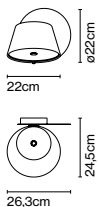

Tam Tam A NEW

Code	Finish	Price
Base 1 A633-140 35	● Off-white semi-matt (RAL 1013)	186 €
Shade		
A633-130 39	● Black semi-matt (RAL 9011)	150 €
A633-130 35	● Off-white semi-matt (RAL 1013)	150 €
A633-130 37	● Sand semi-matt (RAL 7032)	165 €
A633-130 38	● Silver grey semi-matt (RAL 7001)	165 €
A633-130 42	● Olive yellow semi-matt (RAL 1020)	165 €
A633-130 46	● Orange semi-matt (RAL 2000)	165 €
A633-130 47	● Brown grey semi-matt (RAL 7013)	165 €

Materials
Shade: Aluminium
Diffuser: Opalescent methacrylate
Plate: Metal

Product type: Wall
Light source: E27 LED Standard 8W
Weight: Net 1,2 kg – Gross 2 kg
Package: 31 x 31 x 13 cm – 1,3 kg Vol – 0,012 m³
24 x 24 x 17 cm – 0,7 kg Vol – 0,009 m³