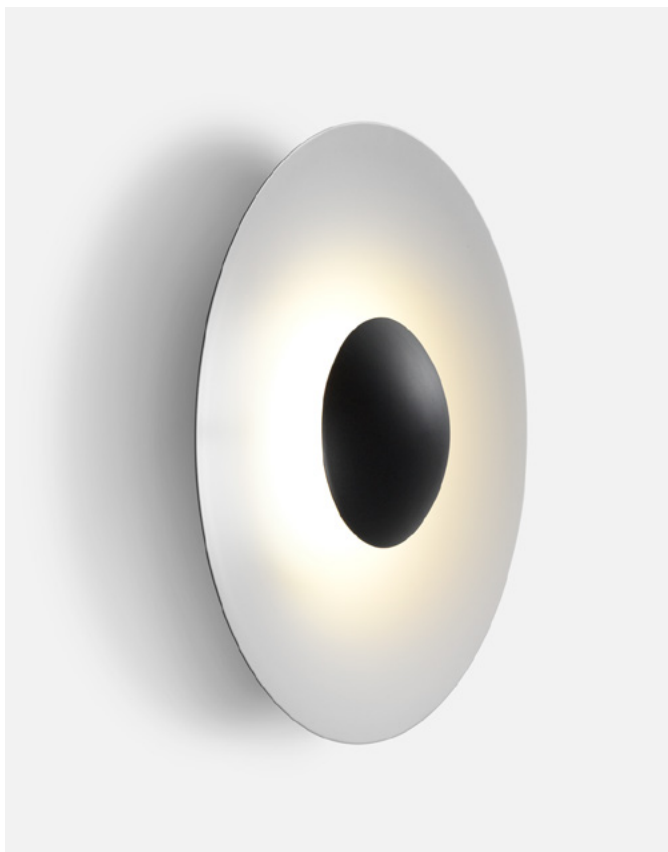

Ginger 42C IP65

Code	Finish	Price
A662-552-31	● Rust Brown	635 €
A662-552-39	● Black - White (RAL 9005-9010)	673 €

Materials
Diffuser: Aluminium
Dissipater: Aluminium

Dimmable: Yes
Integrated dimmer: No
Dimming protocols: Phase cut (Triac)

Product type: Wall / Ceiling
Light source: LED SMD 700mA 16,28W 2700K CRI90 1873lm
Luminaire: 180 - 295 VAC TRIAC 19,71W 698lm - Black-White
180 - 295 VAC TRIAC 19,71W 186lm - Rust brown
Weight: Net 1,8 kg – Gross 3,5 kg
Package: 57 x 53 x 17 cm – 3,5 kg Vol – 0,051 m³
Product notes: DALI and Casambi upon request
LED included

Dimmable

CE

IP65

ERC

UK
CA

Canopy color: Black

Ginger 60C IP65

Code	Finish	Price
A662-553-31	● Rust Brown	867 €
A662-553-39	● Black - White (RAL 9005-9010)	931 €

Materials
Diffuser: Aluminium
Dissipater: Aluminium

Dimmable: Yes
Integrated dimmer: No
Dimming protocols: Phase cut (Triac)

Product type: Wall / Ceiling
Light source: LED SMD 700mA 22,4W 2700K CRI90 2933lm
Luminaire: 180 - 295 VAC TRIAC 26,09W 1165lm - Black-White
180 - 295 VAC TRIAC 26,09W 245lm - Rust brown
Weight: Net 3,6 kg – Gross 6,3 kg
Package: 67 x 67 x 24 cm – 6,3 kg Vol – 0,1 m³
Product notes: DALI and Casambi upon request
LED included

Dimmable

CE

IP65

ERC

UK
CA

Canopy color: Black