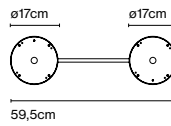

Accessory C2 Djembé 42

Code A681-017   Finish ● Black (RAL 9005)   Price 164 €

Materials
Structure: Painted iron

Product type: Accessory
Weight: Net 0,91 kg – Gross 1,35 kg
Package: 62 x 20 x 9 cm - 1,35 kg – VOL - 0,01 m³
Product notes: Accessory to combine 2 Djembé 42 models for a single junction box.