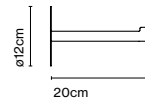

Wall bracket

Code A654-005
Finish ● Graphite grey (RAL 7024)

Price
69 €