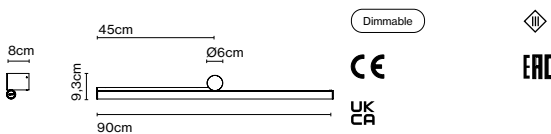

Ambrosia A 90 left NEW

Code	Finish	CCT	Price
A704-017-15-22K	● Matt Gold	22K	548 €
A704-017-15-27K	● Matt Gold	27K	540 €
A704-017-15-30K	● Matt Gold	30K	540 €
A704-017-16-22K	● Black	22K	548 €
A704-017-16-27K	● Black	27K	540 €
A704-017-16-30K	● Black	30K	540 €

Materials
Structure: Aluminium
Diffuser: Methacrylate
Canopy: Aluminium / Steel

Dimmable: Yes
Integrated dimmer: No
Dimming protocols: It depends on the purchased power supply.

Product type: Wall
Light source Ambrosia 22K: LED SMD 24Vdc 14,4W 2200K CRI80 1587lm
Luminaire Ambrosia 22K: (Power supply not included)

Light source Ambrosia 27K: LED SMD 24Vdc 14,4W 2700K CRI90 1521lm
Luminaire Ambrosia 27K: (Power supply not included)

Light source Ambrosia 30K: LED SMD 24Vdc 14,4W 3000K CRI90 1692lm
Luminaire Ambrosia 30K: (Power supply not included)

Product notes: 24V remote power supply to be ordered separately.
LED included

Wire installation: Hardwired / Recessed