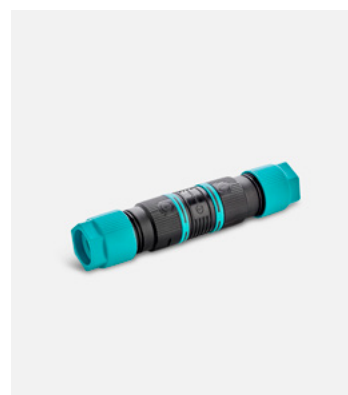

Ginger: Connector Accessory

Code	Description	Price
A963-001	2 way terminal block 4 poles IP68 H2O Stop. (ø5,5÷12mm cable).	50 €

Code	Description	Price
A963-002	3/4 way terminal block 4 poles IP68 H2O Stop. (ø5,5÷12mm cable).	98 €