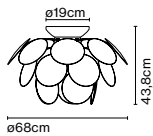

Discocó C68

Code	Finish	Price
A620-123	● White (RAL 9003)	817 €
A620-126	● Black - Gold (RAL 9004 - Gold)	1250 €

Materials
Discs: ABS
Semi-sphere: Chromed metal

Product type: Ceiling
Light source: 3x E27 LED Globe (ø120) 14W
Weight: Net 4,2 kg – Gross 7 kg
Package: 109 x 33 x 27 cm - 7 kg – VOL - 0,097 m³

Wire installation: Hardwired