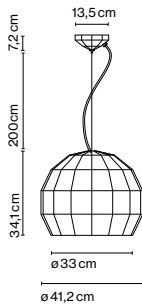

Materials

Shade: Ceramic with the inner part in brilliant white enamel or gold
 Canopy: Ceramic
 Cord: Fabric

Product type: Pendant

Light source: E27 LED Standard 8W

Weight: Net 6 kg – Gross 8,2 kg

Package: 59 x 60 x 59 cm – 8,2 kg Vol – 0,2 m³