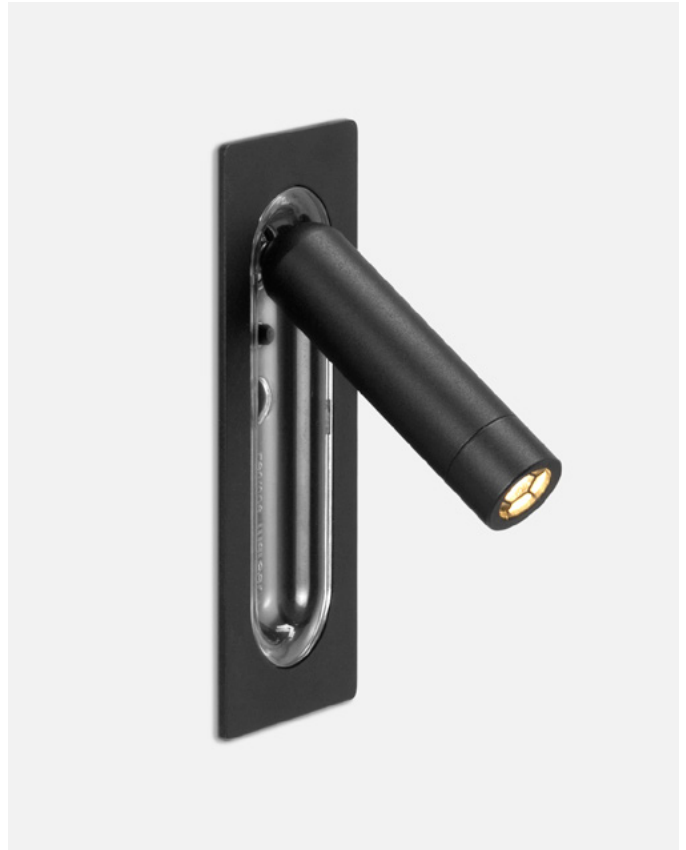

Ledtube mini

Code	Finish	Price
A622-154	● Aluminium	224 €
A622-155	● Bronze	272 €
A622-156	● Matt white (RAL 9010)	212 €
A622-157	● Matt black (RAL 9005)	212 €

Materials: Dimmable: No
Structure: Injected aluminium
Frontal: Transparent polycarbonate

Product type: Wall
Light source: LED SMD 700mA 2,1W 2700K CRI80 199,4lm
Luminaire: 220 - 240 VAC 4,33W 45lm
Weight: Net 0,37 kg – Gross 0,52 kg
Package: 21 x 12 x 9 cm – 0,52 kg Vol – 0,002 m³
Product notes: Incorporated press button to switch on or off when opening or closing the wall lamp. Lens at 25° with a honeycomb grill to avoid glare.
LED included

Wire installation: Hardwired