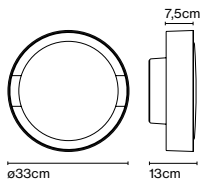

Plaff-on! 33 LED IP54

Code	Finish	Dimming	CCT	Price
A628-054	● Black	Triac	27K	424 €
A628-055	● Black	DALI	27K	495 €
A628-065	● Black	Triac	27K - 30K - 40K	444 €

Materials

Structure: Aluminium

Shade: Opal blown glass

Dimmable: Yes

Integrated dimmer: No

Dimming protocols: Phase cut (Triac)
DALI, Casambi

Product type: Wall / Ceiling

Light source: LED SMD 700mA 21,8W 2700K CRI90 2654lm

Luminaire: 220 - 240 VAC TRIAC 27W 1941lm

220 - 240 VAC DALI 26,1W 1941lm

Light source: LED SMD 700mA 21,8W 3000K CRI90 2929lm

Luminaire: 220 - 240 VAC TRIAC 26,95W

Light source: LED SMD 700mA 21,8W 4000K CRI90 3049lm

Luminaire: 220 - 240 VAC TRIAC 26,95W

Weight: Net 4 kg – Gross 4,5 kg

Package: 40 x 40 x 21 cm – 4,5 kg Vol – 0,03 m³

LED included

Dimmable

CE

IP54

EAC

UK
CA