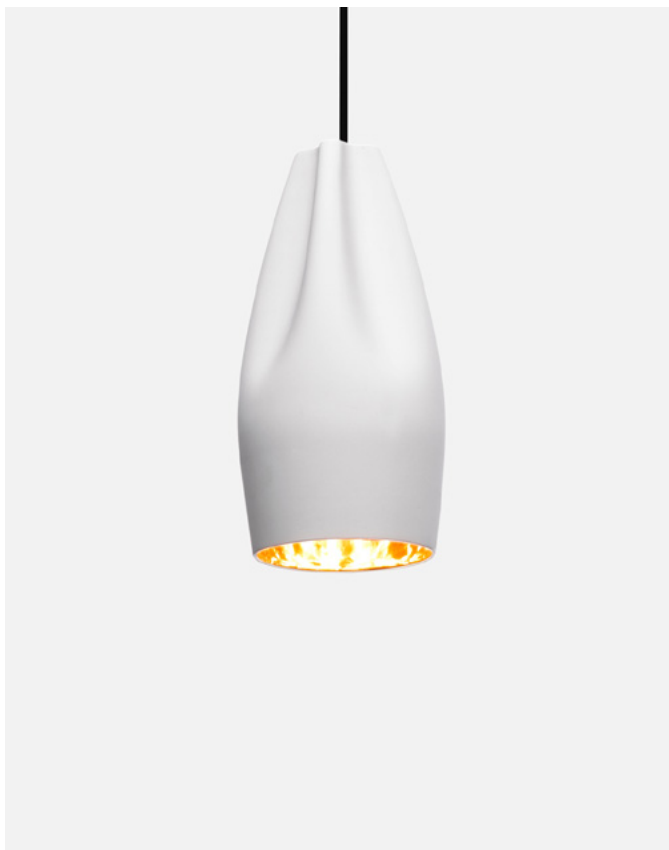

Pleat Box 13

Code	Finish	Price
A636-400-3535	White - White	375 €
A636-400-3549	White - Gold	555 €
A636-400-3835	Grey - White	375 €
A636-400-3849	Grey - Gold	*555 €
A636-400-4135	Terracotta - White	375 €
A636-400-4149	Terracotta - Gold	*555 €
A636-400-3935	Black - White	*375 €
A636-400-3949	Black - Gold	555 €
A636-400-4235	Ocher - White NEW	375 €
A636-400-4535	Dark Green - White NEW	375 €
A636-400-4549	Dark Green - Gold NEW	555 €

Materials
Shade: Ceramic with the inner part in brilliant white enamel or gold
Canopy: Ceramic
Cord: Fabric

Product type: Pendant
Light source: E27 LED Reflector 8W
Weight: Net 1,4 kg – Gross 2 kg
Package: 24 x 24 x 53 cm – 2 kg Vol – 0,03 m³

Cable length: 2 m
Wire installation: Hardwired
Color cord: Black
Canopy color: Same color as chosen shade.