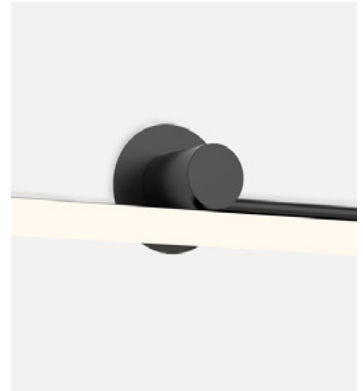

Power supply Dimmable

Code	Description	Dimming	Class	Price
968-223-23	20W - 24V	Triac	II	64 €
968-262	50W - 24V	Triac	II	62 €
968-227	35W - 24V	DALI	II	138 €
968-206	60W - 24V	DALI	II	165 €

Product type: Power supply

Dimmable

Product notes: Take into account the total power in watts and the power of the driver. The wattage of the selected lamps cannot exceed the max wattage of the canopy's driver. Therefore, you must choose your canopy/driver by the power required.