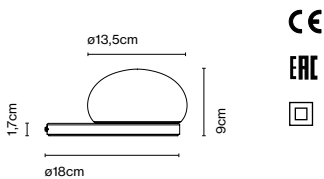

Materials: Steel
Base: Steel
Diffuser: Opal blown glass
Dimmable: No

Product type: Table
Light source: LED SMD 24Vdc 6,5W 2700K CRI90 579lm
Luminaire: 100 - 240 VAC 7,2W 157lm
Weight: Net 0,39 kg – Gross 1,22 kg
Package: 22 x 19 x 13 cm – 1,22 kg Vol – 0,005 m³ (1u)
39 x 17 x 45 cm – 5,4 kg Vol – 0,03 m³ (4u)
Product note: Multiple order of 4 units
LED included