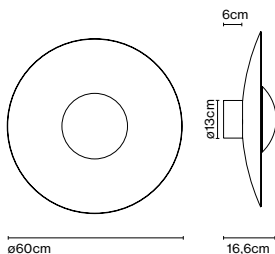

Materials
 Diffuser: Aluminium
 Dissipater: Aluminium

Dimmable: Yes
 Integrated dimmer: No
 Dimming protocols: Phase cut (Triac)

Product type: Wall / Ceiling
 Light source: LED SMD 700mA 22,4W 2700K CRI90 2933lm
 Luminaire: 180 - 295 VAC TRIAC 26,09W 1165lm - Black-White
 180 - 295 VAC TRIAC 26,09W 245lm - Rust brown
 Weight: Net 3,6 kg – Gross 6,3 kg
 Package: 67 x 67 x 24 cm – 6,3 kg Vol – 0,1 m³
 Product notes: DALI and Casambi upon request
 LED included