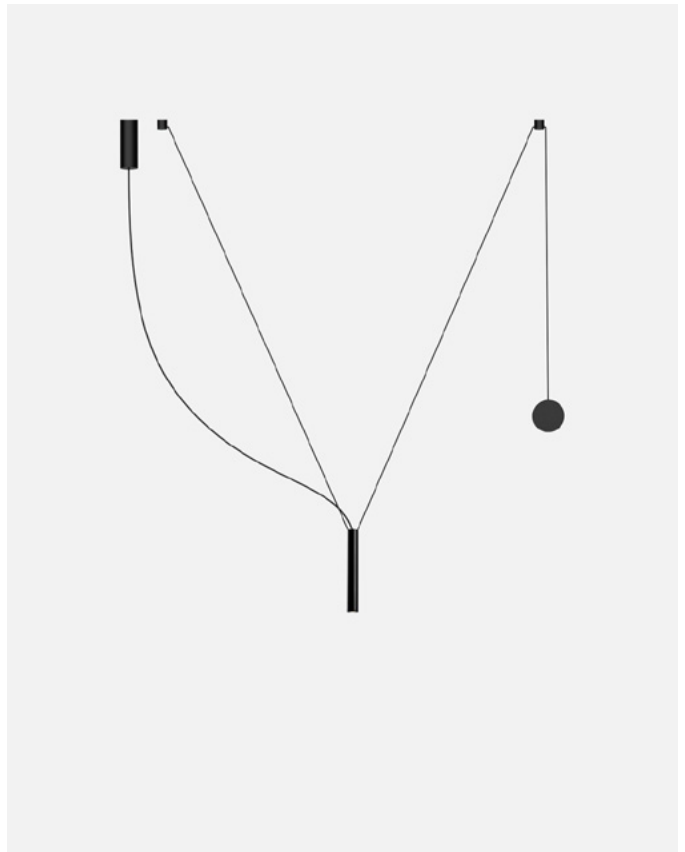

Milana Counterweight

Code	Finish	Price
A699-007	● Off-white (RAL 1013)	420 €
A699-008	● Black (RAL 9005)	420 €

Materials
Shade: Aluminium
Diffuser: Polycarbonate

Dimmable: Yes
Integrated dimmer: No
Dimming protocols: Phase cut (Triac)

Product type: Pendant
Light source: LED SMD 700mA 8,6W 2700K CRI90 372lm
Luminaire: 220 - 240 VAC TRIAC 8,72W 340lm
Weight: Net 1 kg – Gross 1,3 kg
Package: 22,5 x 7 x 4 cm – 0,3 kg Vol – 0,0006 m³
20 x 12 x 8 cm – 0,4 kg Vol – 0,0006 m³
12 x 12 x 7 cm – 0,6 kg Vol – 0,001 m³
Product notes: DALI upon request

Cable length: 3 m
Wire installation: Hardwired
Color cord: Black
Canopy color: Black

Milana 32 Counterweight

Code	Finish	Price
A699-009	● Off-white (RAL 1013)	505 €
A699-010	● Black (RAL 9005)	505 €

Materials
Shade: Aluminium
Diffuser: Polycarbonate

Dimmable: Yes
Integrated dimmer: No
Dimming protocols: Phase cut (Triac)

Product type: Pendant
Light source: LED SMD 700mA 8,6W 2700K CRI90 372lm
Luminaire: 220 - 240 VAC TRIAC 8,72W 340lm
Weight: Net 1,6 kg – Gross 2,4 kg
Package: 22,5 x 7 x 4 cm – 0,3 kg Vol – 0,0006 m³
20 x 12 x 8 cm – 0,4 kg Vol – 0,0006 m³
12 x 12 x 7 cm – 0,6 kg Vol – 0,001 m³
36,5 x 36,5 x 7,5 cm – 0,82 kg Vol – 0,009 m³
Product notes: DALI upon request

Cable length: 3 m
Wire installation: Hardwired
Color cord: Black
Canopy color: Black