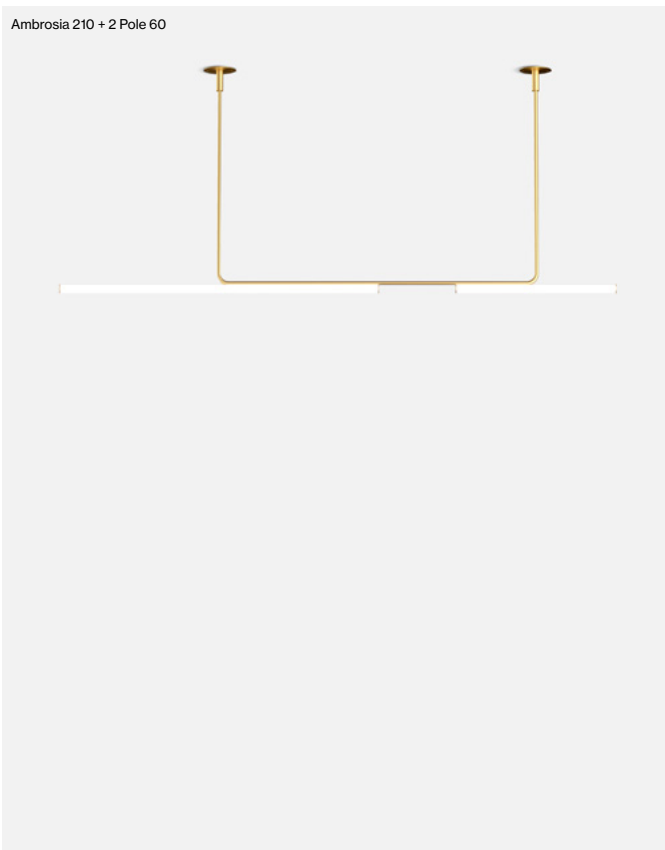

Ambrosia 180

Code	Finish	CCT	Price
A704-002-15-22K	● Matt Gold	22K	863 €
A704-002-15-27K	● Matt Gold	27K	846 €
A704-002-15-30K	● Matt Gold	30K	846 €
A704-002-16-22K	● Black	22K	863 €
A704-002-16-27K	● Black	27K	846 €
A704-002-16-30K	● Black	30K	846 €

Materials
Structure: Aluminium
Diffuser: Methacrylate
Canopy: Aluminium / Steel

Dimmable: Yes
Integrated dimmer: No
Dimming protocols: It depends on the purchased power supply.

Product type: Pendant / Ceiling

Light source Ambrosia 22K: LED SMD 24Vdc 28,8W 2200K CRI80 3174lm
Luminaire Ambrosia 22K: (Power supply not included) 2823lm

Light source Ambrosia 27K: LED SMD 24Vdc 28,8W 2700K CRI90 3042lm
Luminaire Ambrosia 27K: (Power supply not included) 2833lm

Light source Ambrosia 30K: LED SMD 24Vdc 28,8W 3000K CRI90 3384lm
Luminaire Ambrosia 30K: (Power supply not included) 2886lm

Weight: 3,1 kg – Gross 3,6 kg

Package: 29 x 10 x 135 cm - 2 kg – VOL - 0,04 m³

8 x 8 x 188 cm - 1,6 kg – VOL - 0,01 m³

Product notes: 24V remote power supply to be ordered separately.
LED included

(1) The height can be increased by means of the 40 or 60 cm poles (max. 3 units.) They can be combined..

Wire installation: Hardwired / Recessed

Ambrosia 210

Code	Finish	CCT	Price
A704-003-15-22K	● Matt Gold	22K	1118 €
A704-003-15-27K	● Matt Gold	27K	1101 €
A704-003-15-30K	● Matt Gold	30K	1101 €
A704-003-16-22K	● Black	22K	1118 €
A704-003-16-27K	● Black	27K	1101 €
A704-003-16-30K	● Black	30K	1101 €

Materials
Structure: Aluminium
Diffuser: Methacrylate
Canopy: Aluminium / Steel

Dimmable: Yes
Integrated dimmer: No
Dimming protocols: It depends on the purchased power supply.

Product type: Pendant / Ceiling

Light source Ambrosia 22K: LED SMD 24Vdc 28,8W 2200K CRI80 3174lm
Luminaire Ambrosia 22K: (Power supply not included) 2802lm