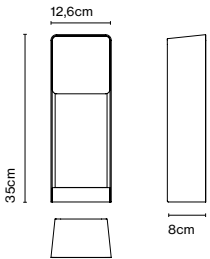

Materials
 Structure: Aluminium
 Lids: Metal, wood

Dimmable: Yes
 Integrated dimmer: No
 Dimming protocols: Phase cut (Triac)

Product type: Bollard
 Light source: LED SMD 700mA 6,3W 2700K CRI80 590lm
 Luminaire: 220 - 240 VAC TRIAC 8,41W 293lm
 Weight: Net 1,4 kg – Gross 2,3 kg
 Package: 17,5 x 13 x 46 cm – 2,3 kg Vol – 0,01 m³