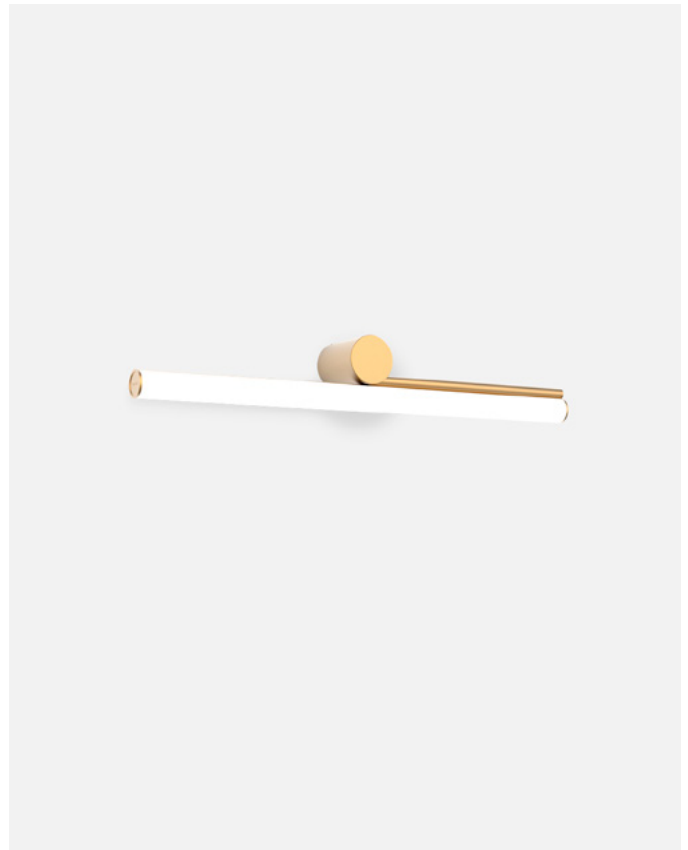

Ambrosia A 60 right NEW

Code	Finish	CCT	Price
A704-016-15-22K	● Matt Gold	22K	486 €
A704-016-15-27K	● Matt Gold	27K	479 €
A704-016-15-30K	● Matt Gold	30K	479 €
A704-016-16-22K	● Black	22K	486 €
A704-016-16-27K	● Black	27K	479 €
A704-016-16-30K	● Black	30K	479 €

Materials
Structure: Aluminium
Diffuser: Methacrylate
Canopy: Aluminium / Steel

Dimmable: Yes
Integrated dimmer: No
Dimming protocols: It depends on the purchased power supply.

Product type: Wall
Light source Ambrosia 22K: LED SMD 24Vdc 9,6W 2200K CRI80 1058lm
Luminaire Ambrosia 22K: (Power supply not included)

Light source Ambrosia 27K: LED SMD 24Vdc 9,6W 2700K CRI90 1014lm
Luminaire Ambrosia 27K: (Power supply not included)

Light source Ambrosia 30K: LED SMD 24Vdc 9,6W 3000K CRI90 1028lm
Luminaire Ambrosia 30K: (Power supply not included)

Product notes: 24V remote power supply to be ordered separately.
LED included