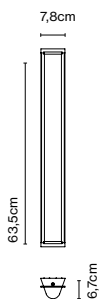

Manhattan LED 63.5

Code A2005-030   Finish ● Chrome   Price 351 €

Materials   Dimmable: No
Structure: Aluminium
Diffuser: silk-screened polycarbonate

Product type: Wall
Light source: LED SMD 350mA 15,6W 2700K CRI80 2608lm
Luminaire: 220 - 240 VAC 19,15W
Weight: Net 1,2 kg – Gross 1,4 kg
Package: 67 x 11 x 9 cm – 1,4 kg Vol – 0,01 m³
Product notes: 3000K available upon request
LED included

CE

ERC

UK

CR

IP44