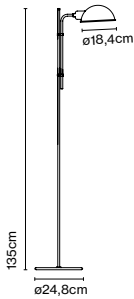

Materials

Base: Iron wapped with black rubber

Stem: Iron

Shade: Aluminium

Product type: Floor

Light source: E27 LED Standard 8W

Weight: Net 3,1 kg – Gross 5 kg

Package: 38 x 54 x 12 cm – 4,2 kg Vol – 0,024 m³
5 x 5 x 143 cm – 0,8 kg Vol – 0,004 m³