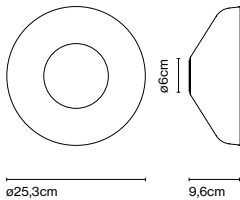

Aura Plus

Code	Finish	Price
A676-015	○ Translucent	360 €
A676-016	● Opal	377 €
A676-017	● Transparent smoked	377 €
A676-018	● Copper	377 €

Materials
Shade: Blown Glass
Structure: Polycarbonate
Dissipater: Aluminium

Dimmable: Yes
Integrated dimmer: No
Dimming protocols: Phase cut (Triac)

Product type: Wall / Ceiling
Light source: LED SMD 230 VAC 10W 2700K CRI90 1150lm
Luminaire: 230 VAC Triac 10W 524lm
Weight: Net 0,89 kg – Gross 1,4 kg
Package: 33 x 22 x 21 cm - 1,4 kg – VOL - 0,015 m³
LED included

Dimmable

CE

ERC

UK
CA