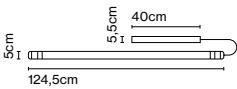

Neón de Luz NL - A 125

Code	Finish	Dimming	Class	Price
A70-501	● Aluminium LED	-	II	*598 €
A70-512	● Aluminium LED	DALI	II	*669 €

Materials
Structure: Polycarbonate with reflectors
Brackets: Chromed zamac
Reactance box: Polycarbonate

Dimmable: Depends on the model
Integrated dimmer: No
Dimming protocols: DALI

Product type: Wall
Light source: LED SMD 450mA 38,9W 3000K CRI80 5190lm
Luminaire: 220 - 240 VAC 40,35W 3020lm
220 - 240 VAC DALI 40,29W 3020lm
Weight: Net 2,1 kg – Gross 3 kg
Package: 127 x 8 x 8 cm – 1,8 kg Vol – 0,008 m³
58 x 22 x 5 cm – 1,2 kg Vol – 0,006 m³

Dimmable

CE

ERC

UK
CA

Wire installation: Hardwired
Color cord: Transparent
Canopy color: White