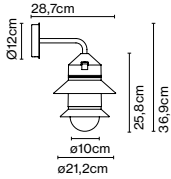

Santorini A Fixed Stem

Code	Finish	Price
A654-023	● White (RAL 9003)	480 €
A654-024	● Grey (RAL 7039)	480 €
A654-025	● Mustard (RAL 1032)	495 €

Materials

Structure: Polycarbonate
Shade: Blown pressed glass
Support: Stainless anti-oxidant
cataphoresis treatment

Product type: Wall

Light source: E27 LED Standard 8W
Weight: Net 1,5 kg – Gross 2,4 kg
Package: 53 x 33 x 24 cm – 2,4 kg Vol – 0,042 m³

CE

IP65

ERC

UK