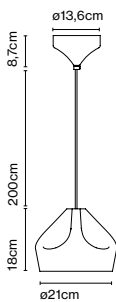

Materials
 Shade: Ceramic with the inner part in brilliant white enamel or gold
 Canopy: Ceramic
 Cord: Fabric

Product type: Pendant
 Light source: E14 LED 5W
 Weight: Net 1,9 kg – Gross 2,5 kg
 Package: 36 x 36 x 30 cm – 2,5 kg Vol – 0,04 m³