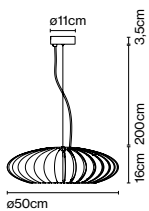

Package: 60 x 60 x 23 cm – 4,3 kg Vol – 0,08 m³

Cable length: 2 m
Wire installation: Hardwired
Color cord: Transparent
Canopy color: White

Maranga C

Code A644-012 Finish ● White (RAL 9003) Price *426 €

Materials
Shade: Polycarbonate, chromed
metal cover
Diffuser: Transparent polycarbonate