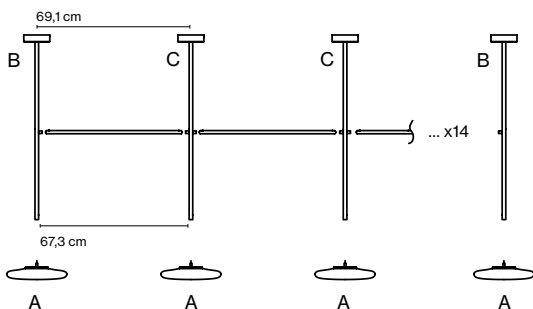

Product notes: Take into account the overall height of the setup. 1 horizontal tube included. Maximum 1 unit.

Code	Description	Dimming	Price
Central tube (C)			
A709-055-39	● Central 80cm	Triac	336 €
A709-023-39	● Central 100cm	Triac	359 €
A709-025-39	● Central 150cm	Triac	399 €
A709-027-39	● Central 200cm	Triac	417 €
A709-053-39	● Central 80cm	Triac - DTW	346 €
A709-029-39	● Central 100cm	Triac - DTW	370 €
A709-031-39	● Central 150cm	Triac - DTW	410 €
A709-033-39	● Central 200cm	Triac - DTW	428 €

Product notes: Take into account the overall height of the setup. 1 horizontal tube included. Maximum 12 unit.