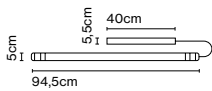

Neón de Luz NL - A 95

Code	Finish	Dimming	Class	Price
A70-500	● Aluminium LED	-	II	*472 €
A70-508	● Aluminium LED	DALI	II	*543 €

Materials
Structure: Polycarbonate with reflectors
Brackets: Chromed zamac
Reactance box: Polycarbonate

Dimmable: Depends on the model
Integrated dimmer: No
Dimming protocols: DALI

Product type: Wall
Light source: LED SMD 450mA 27,6W 3000K CRI80 3710lm
Luminaire: 220 - 240 VAC 30,13W 2200lm
220 - 240 VAC DALI 18,94W 2200lm
Weight: Net 1,4 kg – Gross 2,26 kg
Package: 100 x 8 x 8 cm – 1,16 kg Vol – 0,006 m³
58 x 22 x 5 cm – 1,2 kg Vol – 0,006 m³
LED included

Dimmable

CE

ERC

UK
CA

Wire installation: Hardwired
Color cord: Transparent
Canopy color: White