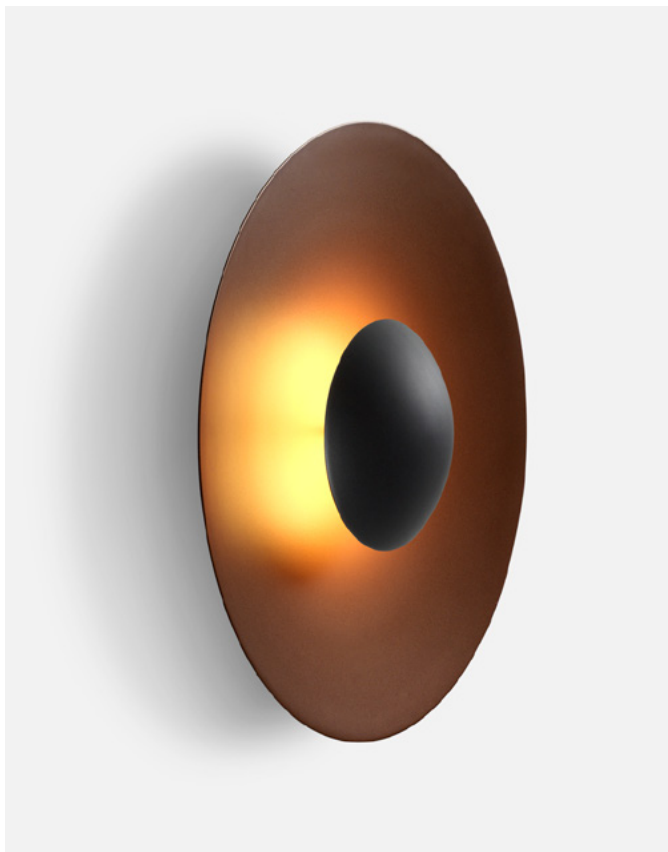

Dimmable

CE

IP65

ERC

UK
CA

Canopy color: Black

Ginger 60C IP65

Code	Finish	Price
A662-553-31	● Rust Brown	867 €
A662-553-39	● Black - White (RAL 9005-9010)	931 €