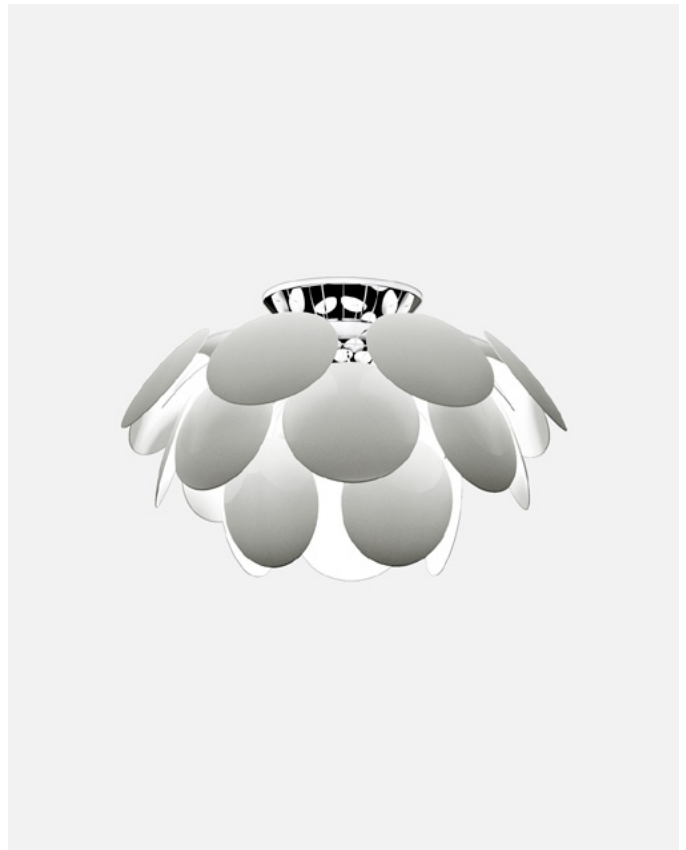

Materials
Discs: ABS
Sphere: Chromed metal
Canopy: Metal

Product type: Pendant
Light source: 6x E27 LED Globe (ø120) 14W
Weight: Net 18,5 kg – Gross 24 kg
Package: 121 x 41 x 41 cm - 14 kg – VOL - 0,2 m³
45 x 42 x 42 cm - 10 kg – VOL - 0,08 m³

Product type: Ceiling
Light source: E27 LED Globe (ø120) 14W
Weight: Net 2,2 kg – Gross 3,7 kg
Package: 86 x 27 x 22 cm - 3,7 kg – VOL - 0,05 m³

Wire installation: Hardwired

Discocó C68

Code	Finish	Price
A620-123	● White (RAL 9003)	817 €
A620-126	● Black - Gold (RAL 9004 - Gold)	1250 €

Materials
Discs: ABS
Semi-sphere: Chromed metal

Product type: Ceiling
Light source: 3x E27 LED Globe (ø120) 14W
Weight: Net 4,2 kg – Gross 7 kg
Package: 109 x 33 x 27 cm - 7 kg – VOL - 0,097 m³

Wire installation: Hardwired