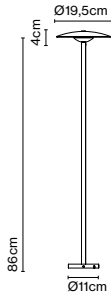

Luminaire: (Power supply not included) 161lm

Weight: Net 1 kg – Gross 1,6 kg

Package: 25 x 23 x 12 cm – 0,7 kg Vol – 0,007 m³

15 x 13 x 98,5 cm – 0,9 kg Vol – 0,02 m³

Product notes: 24V remote power supply to be ordered separately.
LED included