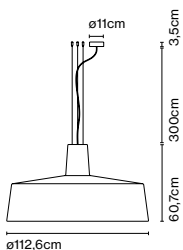

Soho 112 LED

Code	Finish	Price
A631-103	● White	2656 €
A631-104	● Stone grey	2656 €
A631-105	● Black	2656 €

Materials: Rotary moulded polyethylene
Shade: Rotary moulded polyethylene
Diffuser: Methacrylate opal

Dimmable: Yes
Integrated dimmer: No
Dimming protocols: DALI / DSI, Casambi

Product type: Pendant
Light source: LED SMD 400mA 106,8W 2700K CRI80 17100lm
Luminaire: 220 - 240 VAC DALI 2 118,3W 8836lm
Weight: Net 27,6 kg – Gross 32 kg
Package: 116 x 114 x 71 cm – 32 kg Vol – 0,95 m³
LED included

Dimmable

CE

ERC

UK
CA