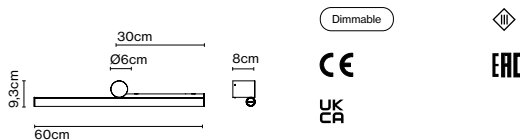

Ambrosia A 60 right NEW

Code	Finish	CCT	Price
A704-016-15-22K	● Matt Gold	22K	486 €
A704-016-15-27K	● Matt Gold	27K	479 €
A704-016-15-30K	● Matt Gold	30K	479 €
A704-016-16-22K	● Black	22K	486 €
A704-016-16-27K	● Black	27K	479 €
A704-016-16-30K	● Black	30K	479 €

Materials
Structure: Aluminium
Diffuser: Methacrylate
Canopy: Aluminium / Steel

Dimmable: Yes
Integrated dimmer: No
Dimming protocols: It depends on the purchased power supply.

Product type: Wall
Light source Ambrosia 22K: LED SMD 24Vdc 9,6W 2200K CRI80 1058lm
Luminaire Ambrosia 22K: (Power supply not included)

Light source Ambrosia 27K: LED SMD 24Vdc 9,6W 2700K CRI90 1014lm
Luminaire Ambrosia 27K: (Power supply not included)

Light source Ambrosia 30K: LED SMD 24Vdc 9,6W 3000K CRI90 1028lm
Luminaire Ambrosia 30K: (Power supply not included)

Product notes: 24V remote power supply to be ordered separately.
LED included