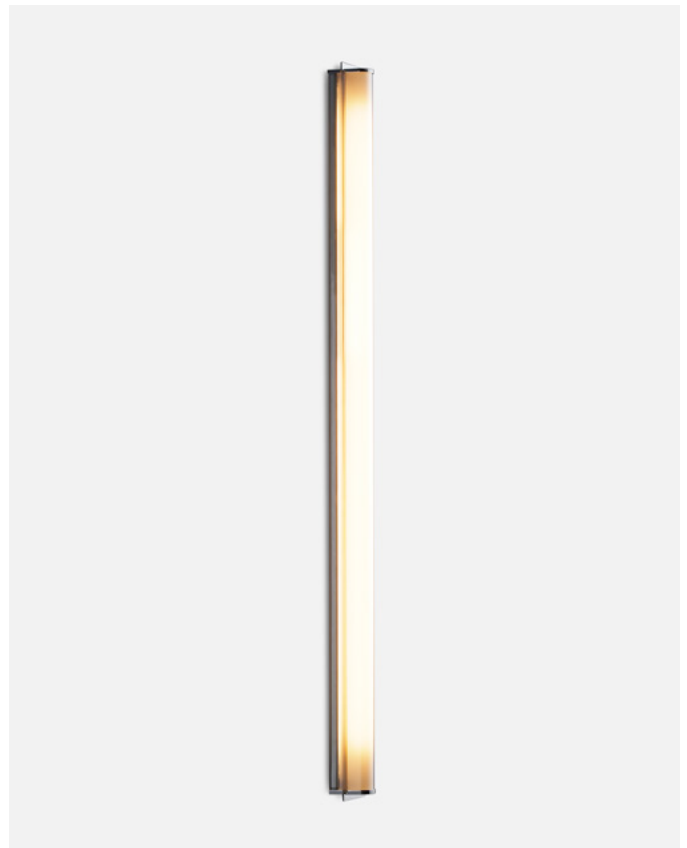

CE

ERC

UK

CR

IP44

Wire installation: Hardwired

Maranga, Christophe Mathieu

Maranga is the name of an imaginary fruit: exquisite, tempting, succulent. It reinterprets Scandinavian style in the essentiality of its shape and its rational use of lighting to generate a warm, comfortable atmosphere.