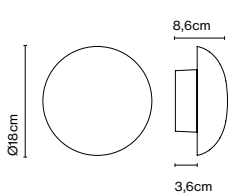

Babila 18

Code	Finish	Price
A706-001	● Polished stainless steel	443 €
A706-003-35	● White (RAL 9010)	320 €
A706-003-47	● Brown (RAL 8019)	347 €

Materials: Diffuser: Polished stainless steel
AISI 316 or lacquered aluminium

Dimmable: Yes
Integrated dimmer: No
Dimming protocols: Phase cut (Triac)

Product type: Wall / Ceiling
Light source: LED COB 230 VAC 8W 2700K CRI90 571lm
Luminaire: 230 VAC TRIAC 8,47W 89lm
Weight: Net 0,8 kg – Gross 1,2 kg
Package: 29 x 30,5 x 12,5 cm - 1,2 kg – VOL - 0,01 m³
LED included

Dimmable

IP65

CE

ERL

UK
CA