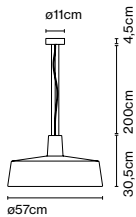

Soho 57 LED

Code	Finish	Price
A631-100	● White	982 €
A631-101	● Stone grey	982 €
A631-102	● Black	982 €

Materials: Rotary moulded polyethylene
Shade: Rotary moulded polyethylene
Diffuser: Methacrylate opal

Dimmable: Yes
Integrated dimmer: No
Dimming protocols: DALI / DSI, Casambi

Product type: Pendant
Light source: LED SMD 700mA 28,7W 2700K CRI80 3446lm
Luminaire: 220 - 240 VAC DALI 33,5W 2086lm
Weight: Net 7 kg – Gross 8,5 kg
Package: 60 x 60 x 36 cm – 8,5 kg Vol – 0,13 m³
LED included

Dimmable

CE

ERC

UK
CA