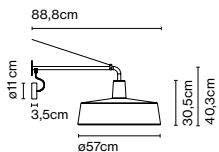

Soho A LED

Code	Finish	Price
A631-154	● White	1279 €
A631-155	● Stone grey	1279 €
A631-156	● Black	1279 €

Materials
Shade: Rotary moulded polyethylene
Diffuser: Methacrylate opal
Structure: Metal with stainless anti-oxidant cataphoresis

Dimmable: Yes
Integrated dimmer: No
Dimming protocols: Phase cut (Triac)

Product type: Wall
Light source: LED SMD 700mA 28,7W 2700K CRI80 3446lm
Luminaire: 180 - 295 VAC TRIAC 32,89W 2086lm
Weight: Net 7,8 kg – Gross 9,7 kg
Package: 60 x 61 x 36 cm – 9,7 kg Vol – 0,13 m³
Product notes: 3000K available upon request
LED included

Dimmable

CE

IP44

ERC

UK
CA

Wire installation: Hardwired
Canopy color: Black