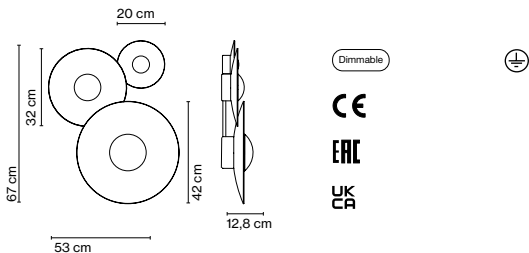

Product type: Wall / Ceiling
Light source: LED SMD 700mA 28,5W 2700K CRI90 3243lm
Luminaire: 180 - 295 VAC TRIAC 33,5W 1209lm
Weight: Net 7,8 kg – Gross 10 kg
Package: 23 x 21 x 10 cm – 1 kg Vol – 0,01 m³
          57 x 53 x 17 cm – 3,5 kg Vol – 0,051 m³
          57 x 53 x 17 cm – 3 kg Vol – 0,051 m³
          53 x 53 x 12 cm – 2,5 kg Vol – 0,03 m³
Product notes: Accessory to combine Ginger models 20 C, 32 C, and 42 C for a single junction box.