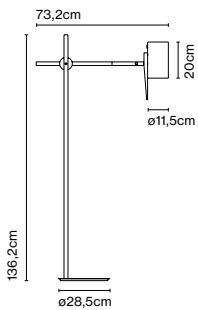

Scantling P73

Code	Finish	Price
A626-001	● White (RAL 9001)	948 €
A626-018	● Black (RAL 9005)	948 €

Materials
Stem: Iron
Base: Iron
Arm: Oak
Shade: Aluminium

Product type: Floor
Light source: E27 LED Reflector 8W
Weight: Net 7,5 kg – Gross 10,7 kg
Package: 139 x 46 x 17 cm – 10,7 kg Vol – 0,11 m³

Cable length: 2 m
Wire installation: Plug-in
Color cord: Black fabric electrical cord
Switch location: Shade