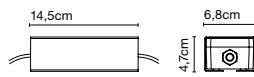

Finish
● Black

Price
343 €

Materials
Case: ABS
Trim: Aluminium

Product type: Accessory
85 - 240 VAC max. 50W
Weight: Net 2 kg – Gross 3 kg
Package: 20 x 12 x 8 cm - 3 kg – VOL - 0,002 m³
Product notes: Bluetooth smart wireless trailing edge dimmer that adjusts light intensity or switches the lamp ON/OFF. Available in Android or iOS with the app Casambi.