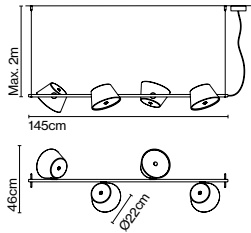

Tam Tam 4 NEW

Code	Finish	Price
Structure A633-172 39	● Black semi-matt (RAL 9011)	491 €
Shades		
A633-130 39	● Black semi-matt (RAL 9011)	150 €
A633-130 35	● Off-white semi-matt (RAL 1013)	150 €
A633-130 37	● Sand semi-matt (RAL 7032)	165 €
A633-130 38	● Silver grey semi-matt (RAL 7001)	165 €
A633-130 42	● Olive yellow semi-matt (RAL 1020)	165 €
A633-130 46	● Orange semi-matt (RAL 2000)	165 €
A633-130 47	● Brown grey semi-matt (RAL 7013)	165 €

Materials
Shade: Aluminium
Diffuser: Opalescent methacrylate

Product type: Pendant
Light source: 4x E27 LED Standard 8W
Weight: Net 2,4 kg – Gross 5,1 kg
Package: 167 x 18 x 18 cm – 4,4 kg Vol – 0,054 m³
(4x) 24 x 24 x 17 cm – 0,7 kg Vol – 0,009 m³

CE

ERC

UK
CA

Cable length: 3 m
Wire installation: Hardwired
Color cord: Black
Canopy color: Black