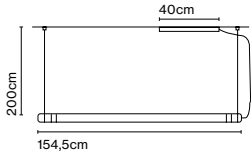

Neón de Luz NL - S 155

Code	Finish	Dimming	Class	Price
A70-505	● Aluminium LED	-	II	*718 €
A70-517	● Aluminium LED	DALI	II	*787 €

Materials
Structure: Polycarbonate with reflectors
Brackets: Chromed zamac
Reactance box: Polycarbonate

Dimmable: Depends on the model
Integrated dimmer: No
Dimming protocols: DALI

Product type: Pendant
Light source: LED SMD 450mA 51,25W 3000K CRI80 8715lm
Luminaire: 220 - 240 VAC 55,98W 4274lm
220 - 240 VAC DALI 55,82W 4274lm
Weight: Net 2,3 kg – Gross 3,2 kg
Package: 158 x 8 x 8 cm – 2 kg Vol – 0,010 m³
58 x 22 x 5 cm – 1,2 kg Vol – 0,006 m³
LED included

Dimmable

CE

ERC

UK
CA

Cable length: 2 m
Wire installation: Hardwired
Color cord: Transparent
Canopy color: White