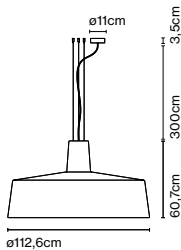

Soho 112 IP44 LED

Code	Finish	Price
A631-169	● White	2872 €
A631-170	● Stone grey	2872 €
A631-171	● Black	2872 €

Materials
Shade: Rotary moulded polyethylene
Diffuser: Methacrylate opal

Dimmable: Yes
Integrated dimmer: No
Dimming protocols: Phase cut (Triac)
Casambi

Product type: Pendant
Light source: LED SMD 350mA 93,6W 2700K CRI80 15648lm
Luminaire: 180 - 295 VAC TRIAC 109,8W 8085lm
Weight: Net 27,6 kg – Gross 32 kg
Package: 116 x 114 x 71 cm – 32 kg Vol – 0,95 m³
Product notes: 3000K available upon request
LED included

Dimmable

CE

IP44

ERC

UK
CA