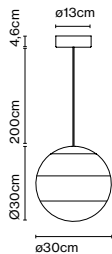

Dipping Light 30

Code	Finish	Price
A691-280	White	585 €
A691-281	Blue	585 €
A691-282	Green	585 €
A691-283	Amber	585 €
A691-284	Pink	585 €

Materials
Diffuser: Brilliant white blown glass globe with layered paint
Cover: Polycarbonate
Canopy: Metal

Dimmable: Yes
Integrated dimmer: No
Dimming protocols: Phase cut (Triac) Casambi

Product type: Pendant
Light source: LED SMD 700mA 8,2W 2700K CRI90 913lm
Luminaire: 220 - 240 VAC TRIAC 10,87W 379lm
Weight: Net 2,4 kg – Gross 3,6 kg
Package: 41 x 40 x 41 cm – 3,6 kg Vol – 0,07 m³
LED included