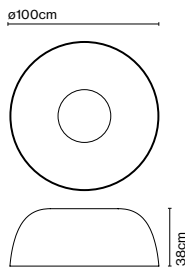

Djembé C 100.38

Code	Finish	Dimming	Class	Price
A681-481	White (RAL 1013)	Triac	II	1385 €
A681-482	Grey (RAL 7022)	Triac	II	1385 €
A681-483	Red (RAL 3011)	Triac	II	1385 €
A681-484	Sky Blue (PANTONE 7542C)	Triac	II	1385 €
A681-485	White (RAL 1013)	DALI	I	1445 €
A681-486	Grey (RAL 7022)	DALI	I	1445 €
A681-487	Red (RAL 3011)	DALI	I	1445 €
A681-488	Sky Blue (PANTONE 7542C)	DALI	I	1445 €

Materials

Shade: Bi-injected rotary moulded polyethylene (stone texture on the outer part and smooth satin white on the inner part of the fixture)
Diffuser: Aluminium

Dimmable: Yes

Integrated dimmer: No

Dimming protocols: Phase cut (Triac)
DALI
Casambi

Product type: Ceiling

Light source: LED SMD 1050mA 33,8W 2700K CRI90 4037lm

Luminaire: 220 - 240 VAC TRIAC 38,36W 2519lm
220 - 240 VAC DALI 38,6W 2519lm

Weight: Net 10 kg – Gross 19 kg

Package: 115 x 115 x 51 cm – 19 kg Vol – 0,7 m³

LED included