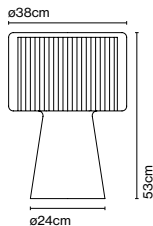

Mercer

Code	Finish	Price
A89-001	● Natural cotton ribbon	916 €
A89-070	● Pearl white	916 €

Materials
Shade: Textile
Structure: Blown glass
Diffuser: Opal disc

Integrated dimmer: Yes
Dimmer Type: Progressive in-line dimmer

Product type: Table
Light source: E27 LED 9,5W DIM
Weight: Net 5 kg – Gross 7 kg
Package: 65 x 49 x 49 cm – 7 kg Vol – 0,16 m³

Dimmer

CE

ERC