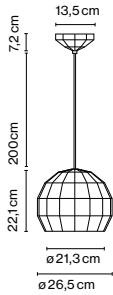

Materials

Shade: Ceramic with the inner part in brilliant white enamel or gold
 Canopy: Ceramic
 Cord: Fabric

Product type: Pendant

Light source: E27 LED Standard 8W

Weight: Net 2,4 kg – Gross 3,3 kg

Package: 35 x 34 x 40 cm – 3,3 kg Vol – 0,05 m³