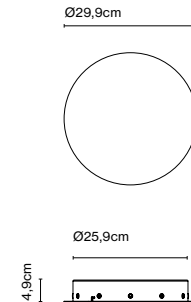

Wire installation: Hardwired
Canopy color: Black - Entry points: 9

Circular Canopy 100W

Code	Finish	Dimming	Class	Price
A693-005	● Black	Triac	II	566 €
A693-006	● Black	DALI	II	566 €
A693-026	● Black	Casambi	II	760 €

Materials
Structure: Painted iron

Dimmable: Yes
Integrated dimmer: No
Dimming protocols: Phase cut (Triac)
DALI
Casambi

Product type: Accessory
Luminaire: 220 - 240 VAC TRIAC 100W (max.)
220 - 240 VAC DALI/Casambi 100W (max.)

Weight: Net 3,33 kg – Gross 3,8 kg
Package: 42 x 42 x 8 cm - 3,8 kg – VOL - 0,013 m³
Product notes: Canopy for 24V luminaires.