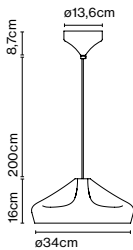

Pleat Box 36 LED

Code	Finish	Price
A636-405-3535-27K	White - White	724 €
A636-405-3549-27K	White - Gold	932 €
A636-405-3835-27K	Grey - White	724 €
A636-405-3849-27K	Grey - Gold	*932 €
A636-405-4135-27K	Terracotta - White	724 €
A636-405-4149-27K	Terracotta - Gold	*932 €
A636-405-3935-27K	Black - White	*724 €
A636-405-3949-27K	Black - Gold	932 €
A636-405-4735-27K	Brown - White	*724 €
A636-405-4749-27K	Brown - Gold	*932 €
A636-405-4235-27K	Ocher - White (NEW)	724 €
A636-405-4535-27K	Dark Green - White (NEW)	724 €
A636-405-4549-27K	Dark Green - Gold (NEW)	932 €

Materials
Shade: Ceramic with the inner part in brilliant white enamel or gold
Canopy: Ceramic
Cord: Fabric

Dimmable: Yes
Integrated dimmer: No
Dimming protocols: Phase cut (Triac)

Product type: Pendant
Light source: LED SMD 700mA 8,2W 2700K CRI90 913lm
Luminaire: 220 - 240 VAC TRIAC 9,89W 233lm
Weight: Net 3,2 kg – Gross 4,3 kg
Package: 49 x 50 x 30 cm – 4,3 kg Vol – 0,07 m³
LED included

Cable length: 2 m
Wire installation: Hardwired
Color cord: Black
Canopy color: Same color as chosen shade.