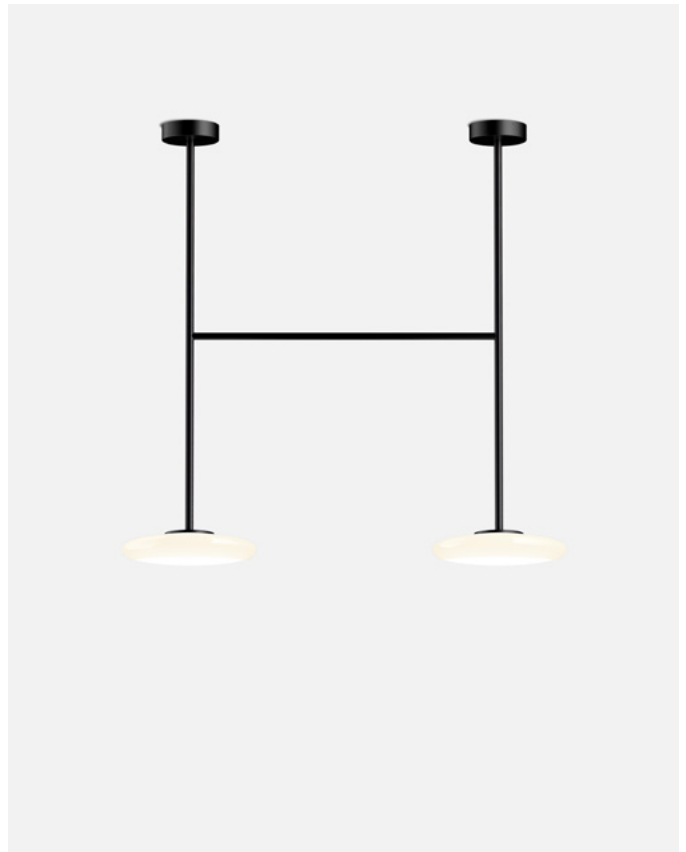

Ihana x2 100

Code	Finish	Dimming	CCT	Price
A709-011-39-27K	● Opal	Triac	27K	1147 €
A709-012-39-18/30K	● Opal	Triac	DTW 18K-30K	1226 €

Materials
Structure: Steel
Shade: Opal blown glass

Dimmable: Yes
Integrated dimmer: No
Dimming protocols: Phase cut (Triac)
Dim to warm from 1800K to 3000K. (Triac)
DALI, Casambi

Product type: Pendant / Ceiling
Light source: LED SMD 700mA 16,4W 2700K CRI90 1826lm
Luminaire: 220 - 240 VAC TRIAC 19,78W 994lm
Light source DTW: LED COB 350mA 12W 1800-3000K CRI90 1272lm
Luminaire DTW: 220 - 240 VAC TRIAC 15,2W
Weight: Net 4,5 kg – Gross 6,7 kg
Package: (2x) 21 x 42 x 42 cm – 3 kg Vol – 0,04 m³
24 x 14 x 114 cm – 3,7 kg Vol – 0,04 m³
LED included

Dimmable

UK
CA

ERC

Wire installation: Hardwired
Canopy color: Black

Product notes: Casambi available upon request. Price 1357 €
DALI upon request

Ihana x2 150

Code	Finish	Dimming	CCT	Price
A709-009-39-27K	● Opal	Triac	27K	1212 €
A709-010-39-18/30K	● Opal	Triac	DTW 18K-30K	1291 €

Materials
Structure: Steel
Shade: Opal blown glass

Dimmable: Yes
Integrated dimmer: No
Dimming protocols: Phase cut (Triac)
Dim to warm from 1800K to 3000K. (Triac)
DALI, Casambi

Product type: Pendant / Ceiling
Light source: LED SMD 700mA 16,4W 2700K CRI90 1826lm
Luminaire: 220 - 240 VAC TRIAC 19,78W 994lm
Light source DTW: LED COB 350mA 12W 1800-3000K CRI90 1272lm
Luminaire DTW: 220 - 240 VAC TRIAC 15,2W
Weight: Net 5,1 kg – Gross 8,2 kg
Package: (2x) 21 x 42 x 42 cm – 3 kg Vol – 0,04 m³
18 x 18 x 167 cm – 5,2 kg Vol – 0,05 m³
LED included

Dimmable

UK
CA

ERC

Wire installation: Hardwired
Canopy color: Black

Product notes: Casambi available upon request. Price 1422 €
DALI upon request