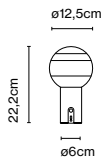

Dipping Light Portable

Code	Finish	Price
A691-530	White - Brushed Brass	292 €
A691-531	White - Graphite	292 €
A691-532	Blue - Brushed Brass	292 €
A691-533	Blue - Graphite	*292 €
A691-534	Green - Brushed Brass	292 €
A691-535	Green - Graphite	*292 €
A691-536	Amber - Brushed Brass	292 €
A691-537	Amber - Graphite	*292 €
A691-538	Pink - Brushed Brass	292 €
A691-539	Pink - Graphite	*292 €

Materials
Body: Metal
Diffuser: Brilliant white blown glass globe with layered paint

Dimmable: Yes
Integrated dimmer: Yes
Dimmer Type: 3 positions dimmer

Product type: Table
Light source: LED SMD 1A 3,5W 2700K CRI90 216lm
Luminaire: in 5 Vdc 1,5A 123lm
Weight: Net 1,2 kg – Gross 1,5 kg
Package: 18 x 18 x 35 cm – 1,5 kg Vol – 0,011 m³
LED included

Switch location: Body
Charging time: 10 h

Battery life time:
5 hours in peak power
10 hours in half power
20 hours in a quarter power