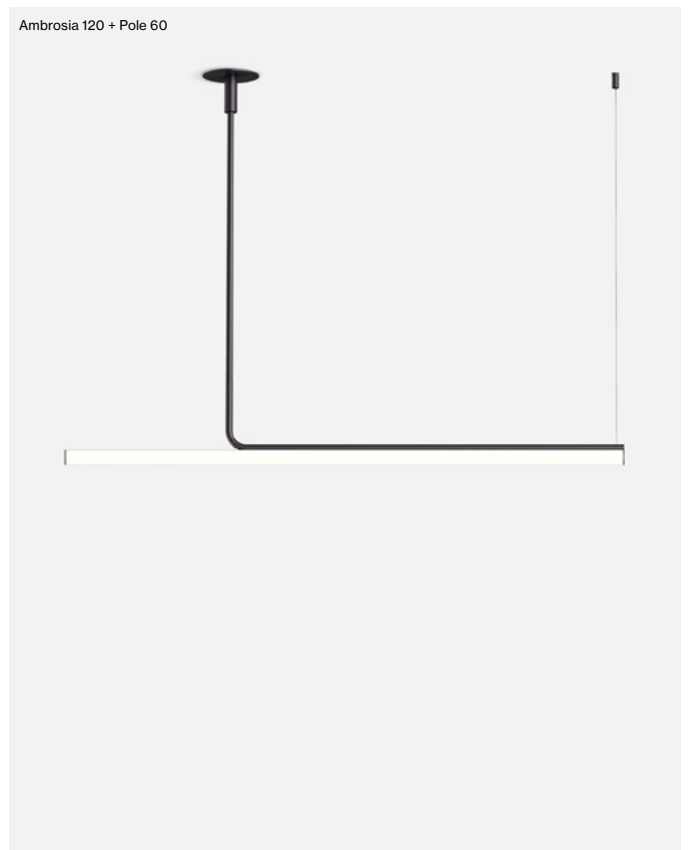

Light source Ambrosia 30K: LED SMD 24Vdc 19,2W 3000K CRI90 2256lm
 Luminaire Ambrosia 30K: (Power supply not included) 1927lm

Weight: Net 2,4 kg – Gross 3 kg

Package: 29 x 10 x 135 cm - 2 kg – VOL - 0,04 m³
 8 x 8 x 128 cm - 1 kg – VOL - 0,01 m³

Product notes: 24V remote power supply to be ordered separately.
 LED included

Dimmable

CE

ERC

UK
CA

(1) The height can be increased by means of the 40 or 60 cm poles (max. 3 units.) They can be combined.

Wire installation: Hardwired / Recessed