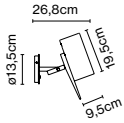

Scantling A

Code	Finish	Price
A626-007	● White (RAL 9001)	399 €
A626-021	● Black (RAL 9005)	399 €

Materials
Structure: Iron
Arm: Oak
Shade: Aluminium

Product type: Wall
Light source: E27 LED Reflector 8W
Weight: Net 0,8 kg – Gross 1,4 kg
Package: 35 x 30 x 18 cm – 1,4 kg Vol – 0,02 m³

CE

ERC

UK

CA

Wire installation: Hardwired
Switch location: Canopy