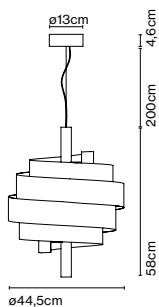

Piola

Code	Finish	Price
A682-001	● White	*792 €
A682-003	● Pink	*792 €
A682-004	● Graphite	*792 €

Materials
Structure: Polycarbonate
Shade: Laminated band made of PVC and polyester
Stem: Metal

Dimmable: Yes
Integrated dimmer: No
Dimming protocols: Phase cut (Triac)

Product type: Pendant
Light source: LED SMD 700mA 16,28W 2700K CRI90 1873lm
Luminaire: 180 - 295 VAC TRIAC 19,71W 810lm
Weight: Net 3,2 kg – Gross 5,9 kg
Package: 72 x 38 x 25 cm – 5,9 kg Vol – 0,07 m³
LED included

Dimmable

CE

ERC

UK
CA

Cable length: 2 m
Wire installation: Hardwired
Color cord: Black
Canopy color: Black