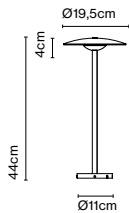

Materials	Dimmable: Yes
Diffuser: Aluminium	Integrated dimmer: No
Structure: Aluminium	Dimming protocols: It depends on the purchased power supply.

Product type: Bollard
Light source: LED SMD 24Vdc 5W 2700K CRI90 495lm
Luminaire: (Power supply not included) 161lm
Weight: Net 0,8 kg – Gross 1,3 kg
Package: 25 x 23 x 12 cm – 0,7 kg Vol – 0,007 m³
15 x 13 x 48 cm – 0,6 kg Vol – 0,009 m³
Product notes: 24V remote power supply to be ordered separately.
LED included