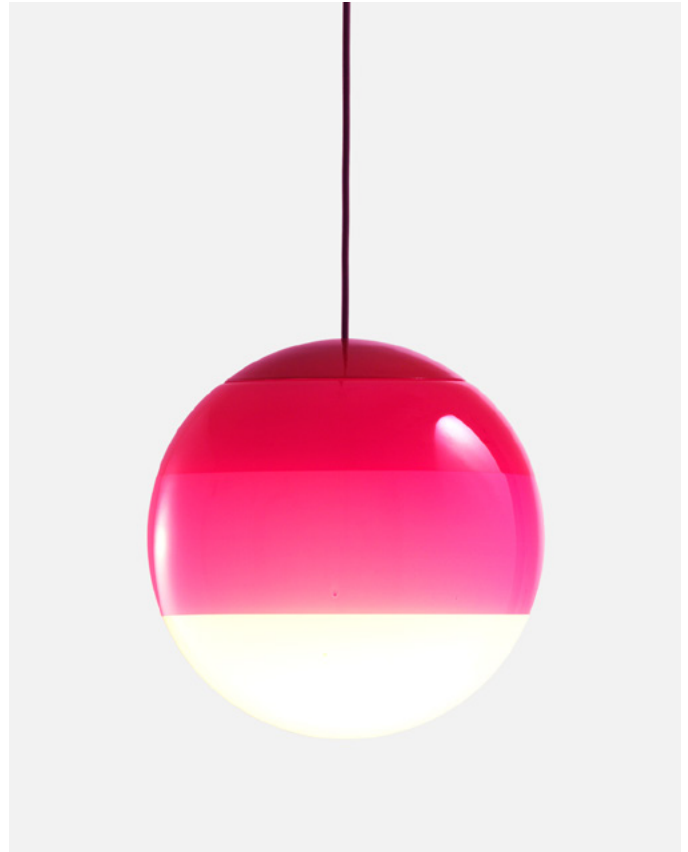

Materials
 Diffuser: Brilliant white blown glass globe with layered paint
 Cover: Polycarbonate
 Canopy: Metal

Dimmable: Yes
 Integrated dimmer: No
 Dimming protocols: Phase cut (Triac)
 Casambi

Product type: Pendant
 Light source: LED SMD 350mA 4,05W 2700K CRI90 463lm
 Luminaire: 220 - 240 VAC TRIAC 5,72W 231lm
 Weight: Net 1,3 kg – Gross 1,9 kg
 Package: 33 x 26 x 26 cm – 1,9 kg Vol – 0,02 m³
 LED included