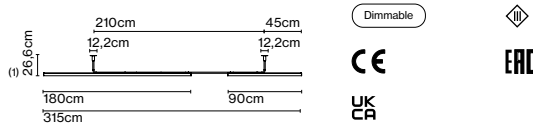

Light source Ambrosia 30K: LED SMD 24Vdc 43,2W 3000K CRI90 5076lm
 Luminaire Ambrosia 30K: (Power supply not included) 4314lm

Weight: Net 5,1 kg – Gross 5,9 kg

Package: 29 x 10 x 225 cm - 3,5 kg – VOL - 0,065 m³

8 x 8 x 98 cm - 0,8 kg – VOL - 0,006 m³

8 x 8 x 188 cm - 1,6 kg – VOL - 0,01 m³

Product notes: 24V remote power supply to be ordered separately.
 LED included

(1) The height can be increased by means of the 40 or 60 cm poles (max. 3 units per each side). They can be combined.