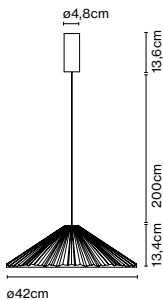

Pu-erh 42

Code	Finish	Price
A684-029	White-Gold	*853 €
A684-024	Burgundy-Gold	*853 €
A684-022	Pink-Gold	*853 €
A684-020	Blue-Gold	*853 €
A684-018	Black-White	*569 €
A684-030	Black-Gold	*853 €

Materials
Diffuser: Ceramic with the inner part in white or gold enamel

Dimmable: Yes
Integrated dimmer: No
Dimming protocols: Phase cut (Triac)

Product type: Pendant
Light source: LED SMD 700mA 8,2W 2700K CRI90 913lm
Luminaire: 220 - 240 VAC TRIAC 9,18W 269lm
Weight: Net 3,2 kg – Gross 3,7 kg
Package: 51 x 51 x 23 cm – 3,7 kg Vol – 0,07 m³
LED included

Dimmable