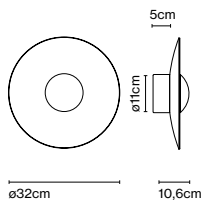

Ginger 32C IP65

Code	Finish	Price
A662-551-31	● Rust Brown	464 €
A662-551-39	▲ Black - White (RAL 9005-9010)	495 €

Materials
Diffuser: Aluminium
Dissipater: Aluminium

Dimmable: Yes
Integrated dimmer: No
Dimming protocols: Phase cut (Triac)

Product type: Wall / Ceiling
Light source: LED SMD 700mA 8,2W 2700K CRI90 913lm
Luminaire: 220 - 240 VAC TRIAC 9W 350lm - Black-White
220 - 240 VAC TRIAC 9W 811m - Rust Brown
Weight: Net 0,9 kg – Gross 2 kg
Package: 43 x 48 x 17 cm – 2 kg Vol – 0,04 m³
Product notes: DALI and Casambi upon request
LED included

Dimmable

CE

IP65

ERC

UK
CA

Canopy color: Black