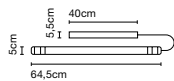

Neón de Luz NL - A 65

Code	Finish	Dimming	Class	Price
A70-510	● Aluminium LED	-	II	*428 €
A70-509	● Aluminium LED	DALI	II	*499 €

Materials
Structure: Polycarbonate with reflectors
Brackets: Chromed zamac
Reactance box: Polycarbonate

Dimmable: Depends on the model
Integrated dimmer: No
Dimming protocols: DALI

Product type: Wall
Light source: LED SMD 450mA 15W 3000K CRI80 2250lm
Luminaire: 220 - 240 VAC 18,94W
220 - 240 VAC DALI 2 18,87W
Weight: Net 1,2 kg – Gross 1,8 kg
Package: 68 x 8 x 8 cm – 0,6 kg Vol – 0,004 m³
58 x 22 x 5 cm – 1,2 kg Vol – 0,006 m³
LED included

Dimmable

CE

ERC

UK
CA

Wire installation: Hardwired
Color cord: Transparent
Canopy color: White