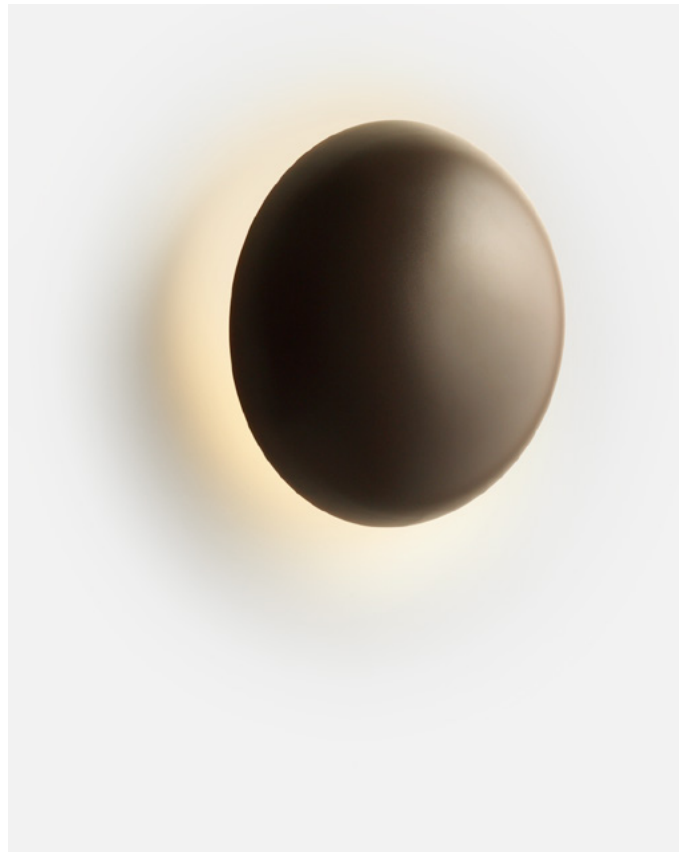

Dimmable

CE

IP65

ERC

UK
CA

Wire installation: Hardwired

The Bicoca is born with the optimism of brightening life and accompanying the good times, wherever you go. This colorful, lightweight portable lamp projects an intimate light that adds warmth to all your personal spaces.

Made of polycarbonate, Bicoca begins with an overlay of basic geometric figures, with a tiltable shade to direct the light. Three separate accessories increase the applicability and versatility of the lamp.