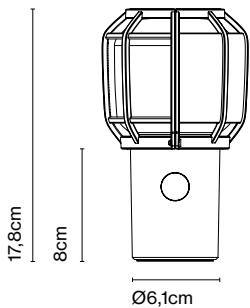

Ø23,5cm

298,1cm

We want to offer you an exclusive service that's designed to make your work easier. By signing up at the new professional area at [marset.com](https://www.marset.com), you'll be able to download technical information, images, and videos of our products, receive our newsletter, and save your preferred products. We offer direct access and personal attention.