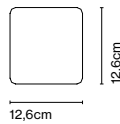

Lid

Code	Finish	Price
A646-005	● White (RAL 9003)	10 €
A646-022	● Brown (RAL 8019)	10 €
A646-023	● Rust brown	10 €
A646-007	● Dark iroko	38 €
A646-009	● Stone-like	*45 €

Materials
Structure: Injected aluminium
Lids: Metal, wood, stone-like

Product type: Accessory