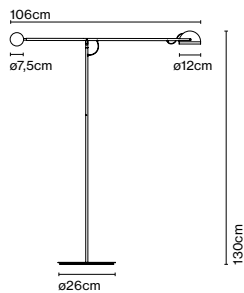

Copérnica P

Code	Finish	Price
A686-007	Satin Nickel-Golden-White	*1247 €
A686-008	Satin Nickel-Graphite-White	*1247 €
A686-009	Satin Nickel-Red-White	*1247 €
A686-010	Graphite-Golden-Black	1247 €
A686-011	Graphite-Satin Nickel-Black	1247 €
A686-012	BlackGraphite-Red-Black	1247 €

Materials
Structure: Satin nickel or graphite
Base: Steel
Counterweight: Steel
Diffuser: Aluminium

Dimmable: Yes
Integrated dimmer: Yes
Dimming protocols: 3 positions dimmer

Product type: Floor
Light source: LED SMD 24Vdc 4,7W 2700K CRI90 491lm
Luminaire: 85 - 264 VAC 5,94W 416lm
Weight: Net 4,8 kg – Gross 6,8 kg
Package: 165 x 24 x 17 cm – 4,1 kg Vol – 0,067 m³
36 x 36 x 3 cm – 2,7 kg Vol – 0,004 m³
LED included

Dimmer

CE

ERC

Cable length: 2 m
Wire installation: Plug-in
Color cord: Black
Switch location: Tilttable diffuser