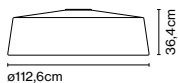

Soho C 112 LED

Code	Finish	Price
A631-109	● White	*2590 €
A631-110	● Stone grey	*2590 €
A631-111	● Black	*2590 €

Materials: Shade: Rotary moulded polyethylene
Diffuser: Methacrylate opal

Dimmable: Yes
Integrated dimmer: No
Dimming protocols: DALI / DSI

Product type: Ceiling
Light source: LED SMD 400mA 106,8W 2700K CRI80 17100lm
Luminaire: 220 - 240 VAC DALI 2 118,3W 8836lm
Weight: Net 24,8 kg – Gross 27,6 kg
Package: 116 x 114 x 39 cm – 27,6 kg Vol – 0,53 m³
Product notes: 3000K available upon request
LED included

Dimmable

CE

ERC

UK
CA

Wire installation: Hardwired