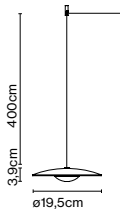

Ginger 20 - 24V

Code	Finish	Price
A662-392	● Oak - White	233 €
A662-393	● Wenge - White	233 €
A662-394	● Oak - Oak	233 €
A662-395	● Wenge - Wenge	233 €
A662-344	● Brushed brass - Brushed brass	258 €
A662-345	● Brushed brass - White	265 €
A662-346	● Black - White	210 €

Materials
Diffuser: Pressed wood or brushed aluminium
Dissipater: Aluminium

Dimmable: Yes
Integrated dimmer: No
Dimming protocols: It depends on the purchased power supply.
Phase cut (Triac)
DALI

Product type: Pendant
Light source: LED SMD 24Vdc 5W 2700K CRI90 495lm
Luminaire: (Power supply not included) 161lm
Weight: Net 0,3 kg – Gross 0,5 kg
Package: 23 x 21 x 10 cm – 0,5 kg Vol – 0,01 m³
Product notes: Use with Cluster. 1 pc. hook accessory included
LED included

Dimmable

CE

ERC

UK

CR

Cable length: 4 m
Wire installation: Hardwired
Color cord: Black