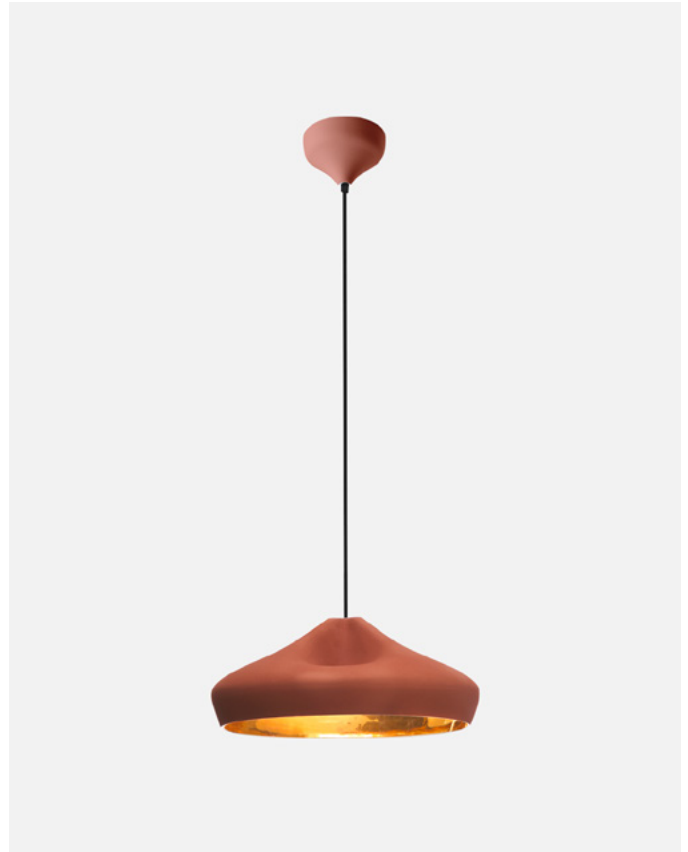

Pleat Box 36 LED

Code	Finish	Price
A636-405-3535-27K	White - White	724 €
A636-405-3549-27K	White - Gold	932 €
A636-405-3835-27K	Grey - White	724 €
A636-405-3849-27K	Grey - Gold	*932 €
A636-405-4135-27K	Terracotta - White	724 €
A636-405-4149-27K	Terracotta - Gold	*932 €
A636-405-3935-27K	Black - White	*724 €
A636-405-3949-27K	Black - Gold	932 €
A636-405-4735-27K	Brown - White	*724 €
A636-405-4749-27K	Brown - Gold	*932 €
A636-405-4235-27K	Ocher - White (NEW)	724 €
A636-405-4535-27K	Dark Green - White (NEW)	724 €
A636-405-4549-27K	Dark Green - Gold (NEW)	932 €

Materials
Shade: Ceramic with the inner part in brilliant white enamel or gold
Canopy: Ceramic
Cord: Fabric

Dimmable: Yes
Integrated dimmer: No
Dimming protocols: Phase cut (Triac)

Product type: Pendant
Light source: LED SMD 700mA 8,2W 2700K CRI90 913lm
Luminaire: 220 - 240 VAC TRIAC 9,89W 233lm
Weight: Net 3,2 kg – Gross 4,3 kg
Package: 49 x 50 x 30 cm – 4,3 kg Vol – 0,07 m³
LED included

Cable length: 2 m
Wire installation: Hardwired
Color cord: Black
Canopy color: Same color as chosen shade.