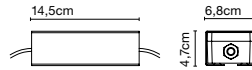

Product type: Accessory

85 - 240 VAC max. 50W
Weight: Net 2 kg – Gross 3 kg
Package: 20 x 12 x 8 cm - 3 kg - VOL - 0,002 m³
Product notes: Bluetooth smart wireless trailing edge dimmer that adjusts light intensity or switches the lamp ON/OFF. Available in Android or iOS with the app Casambi.

CE
ENEC

IP65