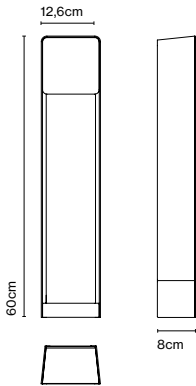

Lab B 60

Code	Finish	Price
A646-080	White (RAL 7024-9003)	715 €
A646-081	Brown (RAL 7024-8019)	715 €
A646-082	Rust brown	715 €
A646-083	Dark iroko	745 €

Materials
Structure: Aluminium
Lids: Metal, wood

Dimmable: Yes
Integrated dimmer: No
Dimming protocols: Phase cut (Triac)

Product type: Bollard
Light source: LED SMD 700mA 6,3W 2700K CRI80 590lm
Luminaire: 220 - 240 VAC TRIAC 8,41W 319lm
Weight: Net 2,5 kg – Gross 3,5 kg
Package: 18 x 13 x 70 cm – 3,5 kg Vol – 0,02 m³