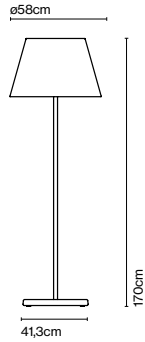

TXL 2019 170

Code	Finish	Price
A605-062	● Beige	1885 €
A605-063	● Grey	1885 €

Materials

Base: Concrete
Stem: Stainless steel
Diffuser: White acid etched glass
Shade: Textilene with the inner part always in white

Product type: Floor

Light source: 3x E14 LED 5W
Weight: Net 21,2 kg – Gross 23,2 kg
Package: 27 x 28 x 38 cm – 2 kg Vol – 0,02 m³
60 x 60 x 45 cm – 3,6 kg Vol – 0,16 m³
180 x 10 x 10 cm – 3,10 kg Vol – 0,018 m³
58 x 58 x 15 cm – 14,5 kg Vol – 0,05 m³

CE
ENEC

IP65