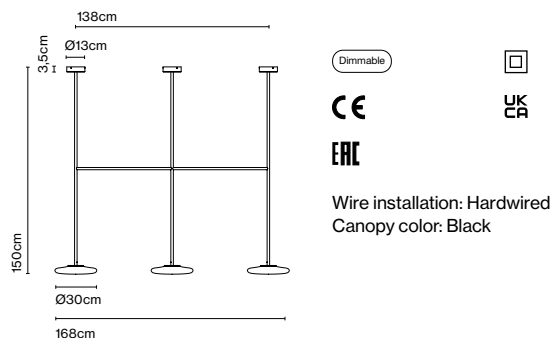

Ihana x3 150

Code	Finish	Dimming	CCT	Price
A709-003-39-27K	● Opal	Triac	27K	1890 €
A709-004-39-18/30K	● Opal	Triac	DTW 18K-30K	2014 €

Materials
Structure: Steel
Shade: Opal blown glass

Dimmable: Yes
Integrated dimmer: No
Dimming protocols: Phase cut (Triac)
Dim to warm from 1800K to 3000K. (Triac)
DALI, Casambi

Product type: Pendant / Ceiling
Light source: LED SMD 700mA 24,6W 2700K CRI90 2739lm
Luminaire: 220 - 240 VAC TRIAC 29,67W 1491lm
Light source DTW: LED COB 350mA 18W 1800-3000K CRI90 1908lm
Luminaire DTW: 220 - 240 VAC TRIAC 22,8W
Weight: Net 7,8 kg – Gross 12,7 kg
Package: (3x) 21 x 42 x 42 cm – 3 kg Vol – 0,04 m³
18 x 18 x 167 cm – 5,2 kg Vol – 0,05 m³
18 x 18 x 167 cm – 4,5 kg Vol – 0,05 m³

LED included

Product notes: Casambi available upon request. Price 2100 €
DALI upon request