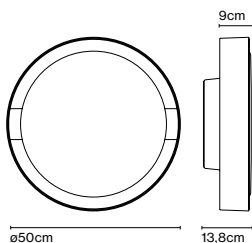

Plaff-on! 50 LED IP54

Code	Finish	Dimming	CCT	Class	Price
A628-057	● Black	Triac	27K	II	699 €
A628-058	● Black	DALI	27K	I	715 €
A628-066	● Black	Triac	27K - 30K - 40K	II	725 €

Materials
Structure: Aluminium
Shade: Opal blown glass

Dimmable: Yes
Integrated dimmer: No
Dimming protocols: Phase cut (Triac)
DALI, Casambi

Product type: Wall / Ceiling
Light source: LED SMD 700mA 28,4W 2700K CRI90 3318lm
Luminaire: 220 - 240 VAC TRIAC 34W 2172lm
220 - 240 VAC DALI 33,25W 2172lm

Light source: LED SMD 700mA 28,4W 3000K CRI90 3753lm
Luminaire: 220 - 240 VAC TRIAC 34W

Light source: LED SMD 700mA 28,4W 4000K CRI90 3798lm
Luminaire: 220 - 240 VAC TRIAC 34W
Weight: Net 7,2 kg – Gross 8,5 kg
Package: 60 x 60 x 25 cm – 8,5 kg Vol – 0,09 m³
LED included

Dimmable

IP54

CE

UK
CA

ERC

Wire installation: Hardwired

The 3-CCT model has an integrated switch to select the desired color temperature during the installation.

Product notes: Casambi available upon request, upcharge of 200 €¹

¹ Triac version price

¹ 3CCT version price