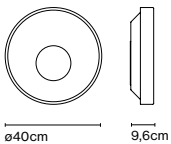

Sun 40

Code	Finish	Dimming	Price
A671-006	● Graphite	Triac	*658 €

Materials	Dimmable: Yes
Diffuser: Thermoformed opal methacrylate, with another diffuser in opal blown glass placed off-centre.	Integrated dimmer: No
Structure: Iron	Dimming protocols: Phase cut (Triac)

Product type: Ceiling / Wall
Light source: LED SMD 700mA 21,3W 2700K CRI80 2765lm
Luminaire: 180 - 295 VAC TRIAC 25,5W 1830lm
220 - 240 VAC DALI 21,26W 1830lm
Weight: Net 3,5 kg – Gross 5,7 kg
Package: 49 x 49 x 23 cm – 5,7 kg Vol – 0,055 m³
LED included

Dimmable

CE

ERC

UK
CA