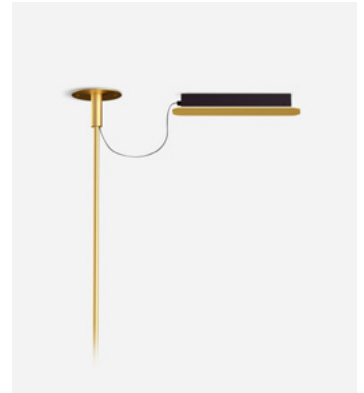

Wire installation: Hardwired / Recessed

Pole Ambrosia 40

Code	Finish	Price
A704-005-15	● Matt Gold	57 €
A704-005-16	● Black	57 €

Materials
 Structure: Metal

Product type: Accessory

Pole Ambrosia 60

Code	Finish	Price
A704-006-15	● Matt Gold	61 €
A704-006-16	● Black	61 €

Materials
 Structure: Metal

Product type: Accessory

Ambrosia canopy

Code	Finish	Dimming	Class	Price
A666-214-15	● Matt Gold - 20W 24V	Triac	II	188 €
A666-214-16	● Black - 20W 24V	Triac	II	188 €
A666-222-15	● Matt Gold - 20W 24V	Casambi	I	390 €
A666-222-16	● Black - 20W 24V	Casambi	I	390 €
A666-216-15	● Matt Gold - 50W 24V	Triac	II	238 €
A666-216-16	● Black - 50W 24V	Triac	II	238 €
A666-223-15	● Matt Gold - 50W 24V	Casambi	I	440 €
A666-223-16	● Black - 50W 24V	Casambi	I	440 €
A666-217-15	● Matt Gold - 35W 24V	DALI	I	283 €
A666-217-16	● Black - 35W 24V	DALI	I	283 €
A666-218-15	● Matt Gold - 60W 24V	DALI	I	358 €
A666-218-16	● Black - 60W 24V	DALI	I	358 €