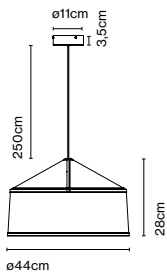

Materials

Shade: Bi-injected rotary moulded polyethylene

Product type: Pendant

Light source: E27 Globe (Ø95) 12W

Weight: Net 3 kg – Gross 3,9 kg

Package: 52 x 52 x 37 cm – 3,9 kg Vol – 0,1 m³

Cable length: 2,5 m
 Wire installation: Hardwired
 Color cord: Black
 Canopy color: Black