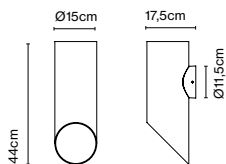

Elipse A

Code	Finish	Price
A707-003-47	● Brown (RAL 8019)	789 €
A707-003-38	● Graphite Grey (RAL 7024)	789 €

Materials
Body: Aluminium

Dimmable: Yes
Integrated dimmer: No

Product type: Wall
Light source: LED COB 230VAC 10W(x2) 2700K CRI90 1426lm
Luminaire: 230 VAC TRIAC 20,56W 483lm
Weight: Net 2,4 kg – Gross 2,8 kg
Package: 21,5 x 23 x 52 cm – 2,8 kg Vol – 0,026 m³
LED included

CE
EAC
⊕
IP65

Wire installation: Hardwired
Color cord: Black
Canopy color: Black