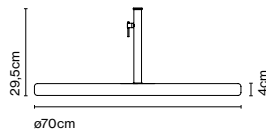

70 base + stem

Code A683-044   Finish ● Concrete and black (RAL 9005)   Price 857 €

Materials
Base: Concrete
Stem: Stainless steel

Product type: Accessory
Weight: Net 36,8 kg – Gross 51,7 kg
Package: 75 x 75 x 19 cm - 49,5 kg – VOL -0,106 m³
31 x 18 x 17 cm - 2,2 kg – VOL -0,009 m³
Product notes: Base only compatible with Jaima P307