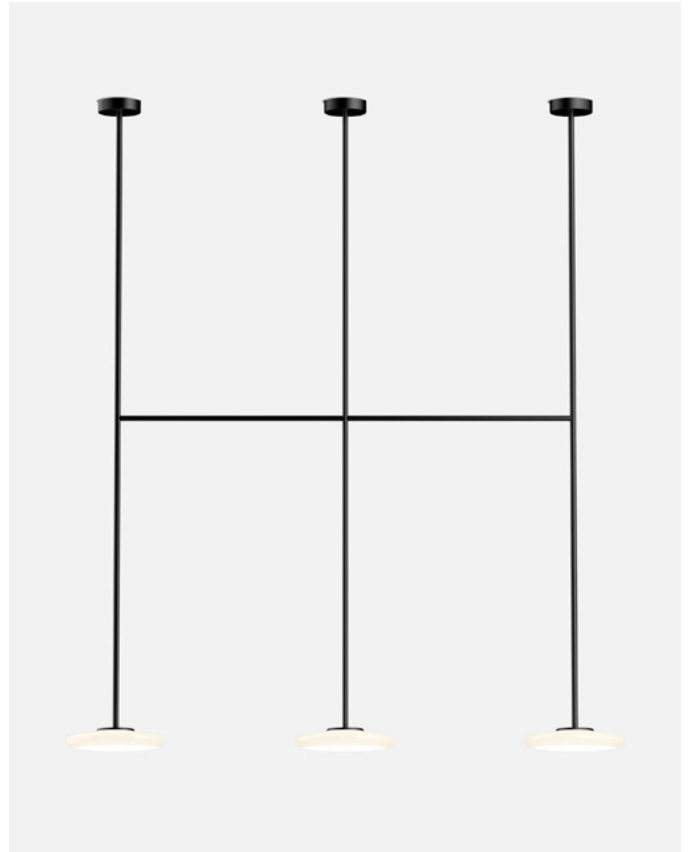

Ihana x3 200

Code	Finish	Dimming	CCT	Price
A709-001-39-27K	● Opal	Triac	27K	1989 €
A709-002-39-18/30K	● Opal	Triac	DTW 18K-30K	2113 €

Materials
Structure: Steel
Shade: Opal blown glass

Dimmable: Yes
Integrated dimmer: No
Dimming protocols: Phase cut (Triac)
Dim to warm from 1800K to 3000K. (Triac)
DALI, Casambi

Product type: Pendant / Ceiling
Light source: LED SMD 700mA 24,6W 2700K CRI90 2739lm
Luminaire: 220 - 240 VAC TRIAC 29,67W 1491lm
Light source DTW: LED COB 350mA 18W 1800-3000K CRI90 1908lm
Luminaire DTW: 220 - 240 VAC TRIAC 22,8W
Weight: Net 8,2 kg – Gross 15,1 kg
Package: (3x) 21 x 42 x 42 cm – 3 kg Vol – 0,04 m³
18 x 18 x 225 cm – 6,7 kg Vol – 0,07 m³
18 x 18 x 225 cm – 5,4 kg Vol – 0,07 m³

LED included

Wire installation: Hardwired
Canopy color: Black

Product notes: Casambi available upon request. Price 2199 €
DALI upon request