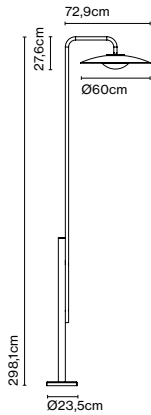

Ginger 60/298

Code A662-735   Finish **Black-White (RAL 9005-9010)**   Price **2144 €**

Materials: Diffuser: Aluminium
Structure: Stainless Steel
Dissipater: Aluminium

Dimmable: Yes
Integrated dimmer: No
Dimming: Depending on the connection
ON / OFF
1-10V

Product type: Lamppost

Light source: LED SMD 1050mA 33,8W 2700K CRI90 4037lm

Luminaire: 90 - 305 VAC 1-10V 35,8W 1463lm

Weight: Net 13,25 kg – Gross 20,05 kg

Package: 68 x 69 x 24 cm – 5,7 kg Vol – 0,11 m³

61 x 16 x 255 cm – 11,1 kg Vol – 0,25 m³

25 x 25 x 44 cm – 3,25 kg Vol – 0,03 m³

LED included