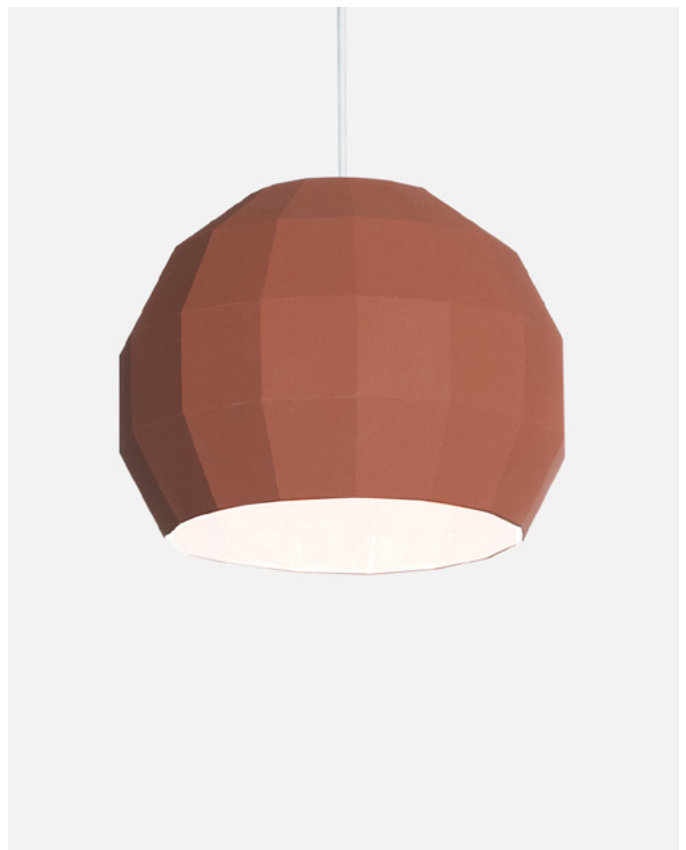

Materials

Shade: Ceramic with the inner part in brilliant white enamel or gold

Canopy: Ceramic

Cord: Fabric

Product type: Pendant

Light source: G9 LED 2,2W

Weight: Net 1,3 kg – Gross 2 kg

Package: 45 x 25 x 27 cm – 2 kg Vol – 0,03 m³