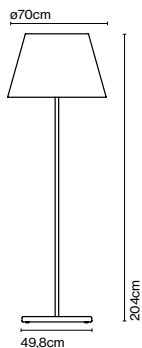

TXL 2019 205

Code	Finish	Price
A605-060	● Beige	2142 €
A605-061	● Grey	2142 €

Materials
Base: Concrete
Stem: Stainless steel
Diffuser: White acid etched glass
Shade: Textile with the inner part always in white

Product type: Floor
Light source: 2x E27 LED Standard 8W
Weight: Net 28,8 kg – Gross 32 kg
Package: 41 x 33 x 33 cm – 2,5 kg Vol – 0,04 m³
70 x 70 x 50 cm – 4,4 kg Vol – 0,25 m³
220 x 10 x 10 cm – 3,6 kg Vol – 0,02 m³
66 x 66 x 15 cm – 21,5 kg Vol – 0,06 m³

CE
ENEC

IP65

Cable length: 2,5 m
Wire installation: Plug-in
Color cord: Black