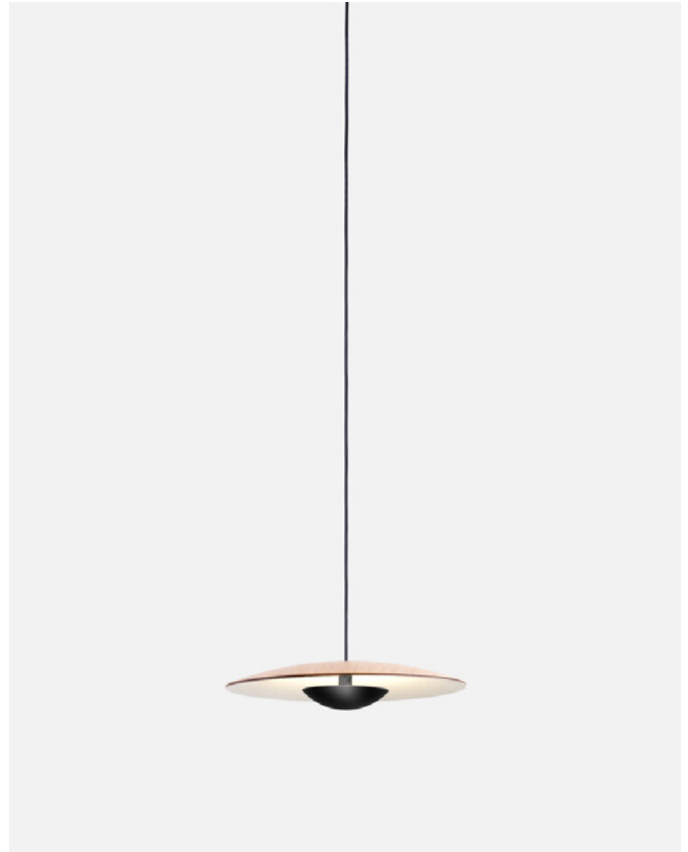

Ginger 20 - 24V

Code	Finish	Price
A662-392	● Oak - White	233 €
A662-393	● Wenge - White	233 €
A662-394	● Oak - Oak	233 €
A662-395	● Wenge - Wenge	233 €
A662-344	● Brushed brass - Brushed brass	258 €
A662-345	● Brushed brass - White	265 €
A662-346	● Black - White	210 €

Materials
Diffuser: Pressed wood or brushed aluminium
Dissipater: Aluminium

Dimmable: Yes
Integrated dimmer: No
Dimming protocols: It depends on the purchased power supply.
Phase cut (Triac)
DALI

Product type: Pendant
Light source: LED SMD 24Vdc 5W 2700K CRI90 495lm
Luminaire: (Power supply not included) 161lm
Weight: Net 0,3 kg – Gross 0,5 kg
Package: 23 x 21 x 10 cm – 0,5 kg Vol – 0,01 m³
Product notes: Use with Cluster. 1 pc. hook accessory included
LED included

Dimmable

CE

ERC

UK

CR

Cable length: 4 m
Wire installation: Hardwired
Color cord: Black