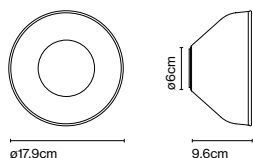

Materials
 Shade: Blown Glass
 Structure: Polycarbonate
 Dissipater: Aluminium

Dimmable: Yes
 Integrated dimmer: No
 Dimming protocols: Phase cut (Triac)

Product type: Wall
 Light source: LED SMD 230 VAC 10W 2700K CRI90 1150lm
 Luminaire: 230 VAC Triac 10W 489lm
 Weight: Net 0,52 kg – Gross 1 kg
 Package: 26 x 26 x 20 cm - 1 kg – VOL - 0,013 m3
 LED included