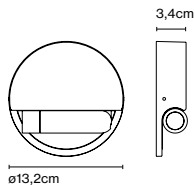

Ledtube R right

Code	Finish	Price
A622-101	Aluminium	267 €
A622-107	Bronze	363 €
A622-109	Matt white (RAL 9010)	267 €
A622-111	Matt black (RAL 9005)	267 €

Materials: Dimmable: No
Structure: Injected aluminium
Frontal: Transparent polycarbonate

Product type: Wall
Light source: LED SMD 700mA 2,1W 2700K CRI80 226,5lm
Luminaire: 100 - 240 VAC 4,25W 131lm
Weight: Net 0,8 kg – Gross 0,9 kg
Package: 16 x 15 x 9 cm – 0,9 kg Vol – 0,002 m³
Product notes: Incorporated press button to switch on or off when opening or closing the wall lamp. Honeycomb grill to avoid glare.
LED included