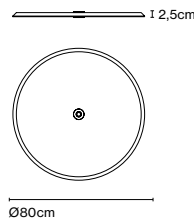

Djembé 100.38

Code	Finish	Dimming	Class	Price
A681-473	White (RAL 1013)	Triac	II	1609 €
A681-474	Grey (RAL 7022)	Triac	II	1609 €
A681-475	Red (RAL 3011)	Triac	II	1609 €
A681-476	Sky Blue (PANTONE 7542C)	Triac	II	1609 €
A681-477	White (RAL 1013)	DALI	I	1672 €
A681-478	Grey (RAL 7022)	DALI	I	1672 €
A681-479	Red (RAL 3011)	DALI	I	1672 €
A681-480	Sky Blue (PANTONE 7542C)	DALI	I	1672 €

Materials
Shade: Bi-injected rotary moulded polyethylene (stone texture on the outer part and smooth satin white on the inner part of the fixture)
Diffuser: Aluminium

Dimmable: Yes
Integrated dimmer: No
Dimming protocols: Phase cut (Triac)
DALI
Casambi

Product type: Pendant
Light source: LED SMD 1050mA 33,8W 2700K CRI90 4037lm
Luminaire: 220 - 240 VAC TRIAC 38,36W 2519lm
220 - 240 VAC DALI 38,6W 2519lm
Weight: Net 10 kg – Gross 19 kg
Package: 115 x 115 x 51 cm – 19 kg Vol – 0,7 m³
Product notes: 3000K available upon request
LED included

Dimmable

ERC

CE

UK

Cable length: 2 m
Wire installation: Hardwired
Color cord: Black
Canopy color: Black

Product notes: 3000K available upon request
Casambi available upon request. Price 1804 €
Tunable White DALI available upon request. Price 1729 €
Tunable White Casambi available upon request. Price 1929 €

Accessory Djembé Sound

Code	Finish	Price
A681-553	White	424 €

Materials
Structure: PET accessory for the sound damping of a space.

Product type: Accessory
Weight: Net 2,1 kg – Gross 2,5 kg
Package: 10 x 85 x 85 cm - 2,5 kg – VOL - 0,07 m³
Product notes: Only available for Djembé 100.38 and Djembe C100.38.