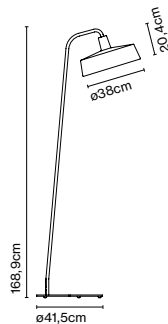

Soho 38 P LED

Code	Finish	Price
A631-230	● White	1059 €
A631-231	● Stone grey	1059 €
A631-232	● Black	1059 €
A631-233	● Sand	*1059 €
A631-234	● Sky blue	*1059 €

Materials
Shade: Rotary moulded polyethylene
Diffuser: Methacrylate opal
Structure: Metal with stainless anti-oxidant cataphoresis

Dimmable: Yes
Integrated dimmer: No
Dimming protocols: Phase cut (Triac)

Product type: Ceiling
Light source: LED SMD 700mA 8,2W 2700K CRI90 913lm
Luminaire: 220 - 240 VAC TRIAC 9,89W
Weight: Net 12 kg – Gross 14,5 kg
Package: 44 x 44 x 24 cm – 3 kg Vol – 0,05 m³
46 x 46 x 3 cm – 8,5 kg Vol – 0,006 m³
176 x 30 x 6,5 cm – 3 kg Vol – 0,03 m³
LED included

Dimmable

IP44

CE

ERC

□

Cable length: 2 m
Wire installation: Plug-in
Color cord: Black