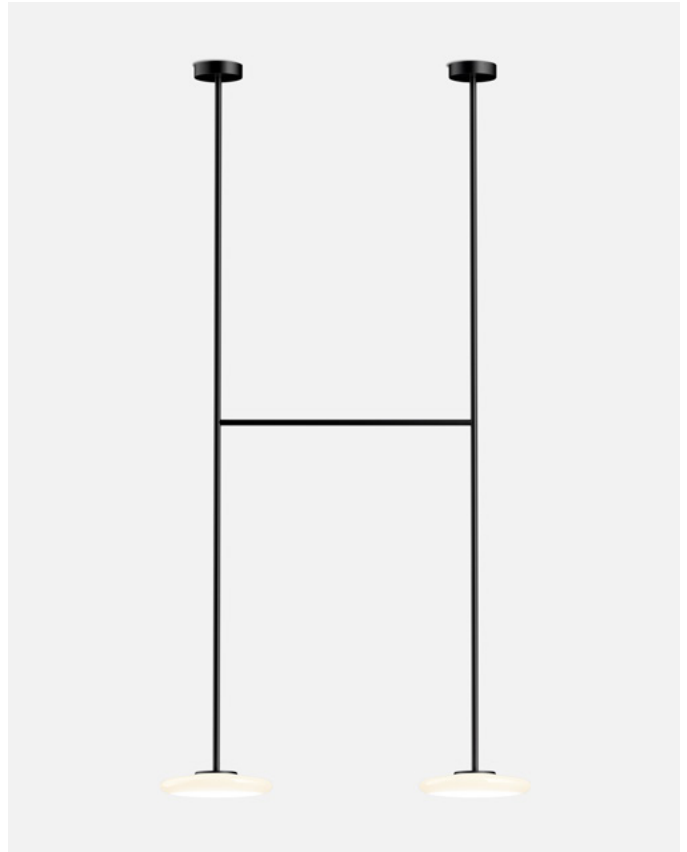

Ihana x2 200

Code	Finish	Dimming	CCT	Price
A709-007-39-27K	● Opal	Triac	27K	1293 €
A709-008-39-18/30K	● Opal	Triac	DTW 18K-30K	1372 €

Materials
Structure: Steel
Shade: Opal blown glass

Dimmable: Yes
Integrated dimmer: No
Dimming protocols: Phase cut (Triac)
Dim to warm from 1800K to 3000K. (Triac)
DALI, Casambi

Product type: Pendant / Ceiling
Light source: LED SMD 700mA 16,4W 2700K CRI90 1826lm
Luminaire: 220 - 240 VAC TRIAC 19,78W 994lm
Light source DTW: LED COB 350mA 12W 1800-3000K CRI90 1272lm
Luminaire DTW: 220 - 240 VAC TRIAC 15,2W
Weight: Net 6,7 kg – Gross 9,7 kg
Package: (2x) 21 x 42 x 42 cm – 3 kg Vol – 0,04 m³
18 x 18 x 225 cm – 6,7 kg Vol – 0,07 m³

LED included

Dimmable

CE

UK

ERC

Wire installation: Hardwired
Canopy color: Black

Product notes: Casambi available upon request. Price 1503 €
DALI upon request

Ihana x3 80

Code	Finish	Dimming	CCT	Price
A709-056-39-27K	● Opal	Triac	27K	1730 €
A709-013-39-18/30K	● Opal	Triac	DTW 18K-30K	1852 €

Materials
Structure: Steel
Shade: Opal blown glass

Dimmable: Yes
Integrated dimmer: No
Dimming protocols: Phase cut (Triac)
Dim to warm from 1800K to 3000K. (Triac)
DALI, Casambi

Product type: Pendant / Ceiling
Light source: LED SMD 700mA 24,6W 2700K CRI90 2739lm
Luminaire: 220 - 240 VAC TRIAC 29,67W 1491lm
Light source DTW: LED COB 350mA 18W 1800-3000K CRI90 1908lm
Luminaire DTW: 220 - 240 VAC TRIAC 22,8W
Weight: Net 6,8 kg – Gross 9,5 kg
Package: (3x) 21 x 42 x 42 cm – 3 kg Vol – 0,04 m³
24 x 14 x 114 cm – 3,7 kg Vol – 0,04 m³
24 x 14 x 114 cm – 2,8 kg Vol – 0,04 m³

LED included

Dimmable

CE

UK

ERC

Wire installation: Hardwired
Canopy color: Black

Product notes: Casambi available upon request. Price 1940 €
DALI upon request