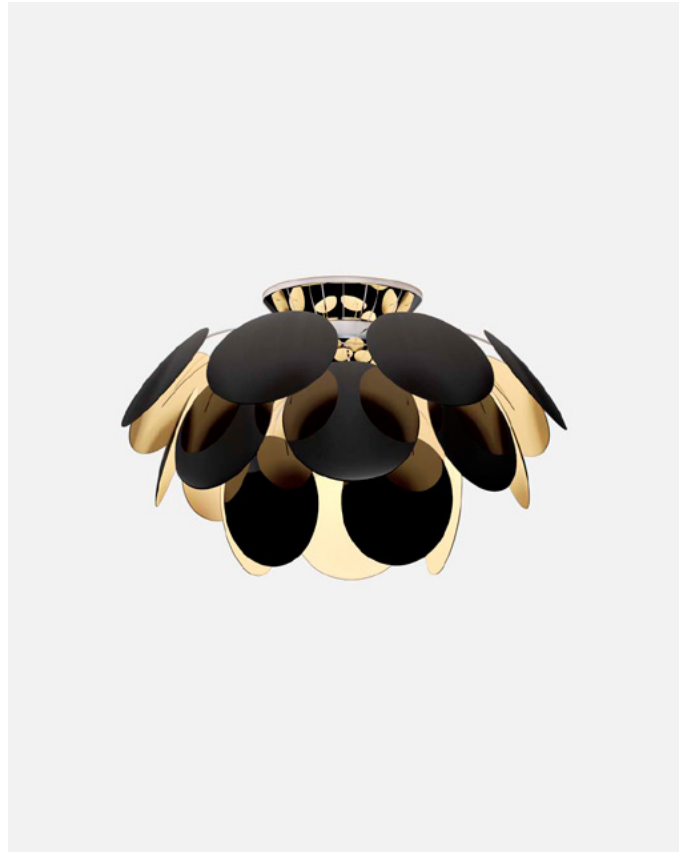

Discocó C53

Code	Finish	Price
A620-010	● White (RAL 9003)	671 €
A620-081	● Black - Gold (RAL 9004 - Gold)	960 €

Materials
Discs: ABS
Semi-sphere: Chromed metal

Product type: Ceiling
Light source: E27 LED Globe (ø120) 14W
Weight: Net 2,2 kg – Gross 3,7 kg
Package: 86 x 27 x 22 cm - 3,7 kg – VOL - 0,05 m³

Wire installation: Hardwired