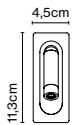

Ledtube mini

Code	Finish	Price
A622-154	● Aluminium	224 €
A622-155	● Bronze	272 €
A622-156	● Matt white (RAL 9010)	212 €
A622-157	● Matt black (RAL 9005)	212 €

Materials: Dimmable: No
Structure: Injected aluminium
Frontal: Transparent polycarbonate

Product type: Wall
Light source: LED SMD 700mA 2,1W 2700K CRI80 199,4lm
Luminaire: 220 - 240 VAC 4,33W 45lm
Weight: Net 0,37 kg – Gross 0,52 kg
Package: 21 x 12 x 9 cm – 0,52 kg Vol – 0,002 m³
Product notes: Incorporated press button to switch on or off when opening or closing the wall lamp. Lens at 25° with a honeycomb grill to avoid glare.
LED included

Wire installation: Hardwired