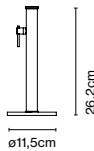

Fix stem

Code A683-032   Finish ● Black (RAL 9005)   Price 275 €

Materials
Stem: Stainless steel

Product type: Accessory
Weight: Net 1,9 kg – Gross 2,3 kg
Package: 31 x 18 x 17 cm - 2,3 kg – VOL -0,009 m³
Product notes: Compatible with Jaima P207 and P307.