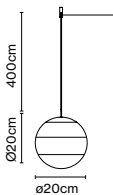

Dipping Light 20 - 24V

Code	Finish	Price
A691-270	White	355 €
A691-271	Blue	355 €
A691-272	Green	355 €
A691-273	Amber	355 €
A691-274	Pink	355 €

Materials
Diffuser: Brilliant white blown glass globe with layered paint
Cover: Polycarbonate

Dimmable: Yes
Integrated dimmer: No
Dimming protocols: It depends on the purchased power supply.
Phase cut (Triac), DALI, Casambi

Product type: Pendant
Light source: LED SMD 24Vdc 5W 2700K CRI90 495lm
Luminaire: (Power supply not included) 231lm
Weight: Net 1,06 kg – Gross 1,7 kg
Package: 36 x 26 x 26 cm – 1,7 kg Vol – 0,02 m³
Product notes: Use with Cluster page 41.
1 pc. hook accessory included
LED included