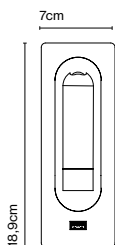

Ledtube RSC USB

Code	Finish	Price
A622-190-17-27K	Aluminium	310 €
A622-190-18-27K	Bronze	391 €
A622-190-35-27K	Matt white (RAL 9010)	310 €
A622-190-39-27K	Matt black (RAL 9005)	310 €

Materials: Dimmable: No
Structure: Injected aluminium
Frontal: Transparent polycarbonate

Product type: Wall
Light source: LED SMD 700mA 2,1W 2700K CRI80 226,5lm
Luminaire: 90 - 264 VAC 5,2W 131lm
Weight: Net 0,87 kg – Gross 1 kg
Package: 11 x 21 x 9 cm – 1 kg Vol – 0,02 m³
Product notes: Incorporated press button to switch on or off when opening or closing the wall lamp. Honeycomb grill to avoid glare. Incorporated USB on fixture face.
LED included