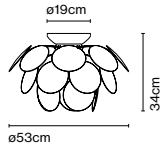

Discocó C53

Code	Finish	Price
A620-010	● White (RAL 9003)	671 €
A620-081	● Black - Gold (RAL 9004 - Gold)	960 €

Materials
Discs: ABS
Semi-sphere: Chromed metal

Product type: Ceiling
Light source: E27 LED Globe (ø120) 14W
Weight: Net 2,2 kg – Gross 3,7 kg
Package: 86 x 27 x 22 cm - 3,7 kg – VOL - 0,05 m³

Wire installation: Hardwired