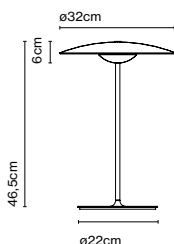

Ginger S

Code	Finish	Price
A662-031	● Oak - White	685 €
A662-032	● Wenge - White	685 €

Materials
Diffuser and base: Pressed wood
Dissipater: Aluminium
Stem: Aluminium

Integrated dimmer: Yes
Dimmer Type: Progressive from 0 to 100

Product type: Table
Light source: LED SMD 700mA 8,2W 2700K CRI90 913lm
Luminaire: 85 - 264 VAC 10,56W 350lm
Weight: Net 2,6 kg – Gross 4,5 kg
Package: 58 x 53 x 17 cm – 4,5 kg Vol – 0,05 m³
LED included

Dimmer

CE

ERC

Cable length: 2 m
Wire installation: Plug-in
Color cord: Black
Switch location: In-line