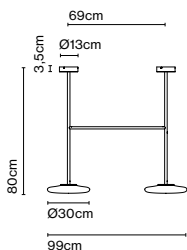

Ihana x2 80

Code	Finish	Dimming	CCT	Price
A709-057-39-27K	● Opal	Triac	27K	1115 €
A709-058-39-18/30K	● Opal	Triac	DTW 18K-30K	1193 €

Materials
Structure: Steel
Shade: Opal blown glass

Dimmable: Yes
Integrated dimmer: No
Dimming protocols: Phase cut (Triac)
Dim to warm from 1800K to 3000K. (Triac)
DALI, Casambi

Product type: Pendant / Ceiling
Light source: LED SMD 700mA 16,4W 2700K CRI90 1826lm
Luminaire: 220 - 240 VAC TRIAC 19,78W 994lm
Light source DTW: LED COB 350mA 12W 1800-3000K CRI90 1272lm
Luminaire DTW: 220 - 240 VAC TRIAC 15,2W
Weight: Net 4,5 kg – Gross 6,7 kg
Package: 21 x 42 x 42 cm – 3 kg Vol – 0,04 m³
24 x 14 x 114 cm – 3,7 kg Vol – 0,04 m³
LED included

Wire installation: Hardwired
Canopy color: Black

Product notes: Casambi available upon request. Price 1325 €
DALI upon request