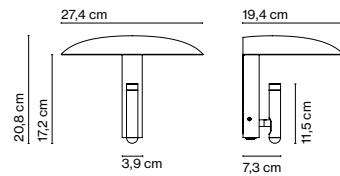

KNK NEW

Code A716-001-39-27K   Finish ● Matt black (RAL 9005)   Price 345 €

Materials   Dimmable: No
Structure: Steel
Tube: Aluminium

Product type: Wall
Light source: LED SMD 700mA 2,1W 2700K CRI80 199,4lm
Luminaire: 220 - 240 VAC 4,33W
Weight: Net 0,75 kg – Gross 1,14 kg
Package: 35 x 33,4 x 22,8 cm – 1,14 kg Vol – 0,03 m³
Product notes: The ON/OFF switch is located at the base of the structure
LED included

Wire installation: Hardwired