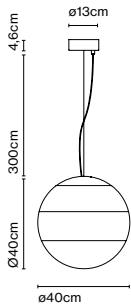

Dipping Light 40 NEW

Code	Finish	Price
A691-437-35-27K	White	875 €
A691-437-48-27K	Blue	875 €
A691-437-45-27K	Green	875 €
A691-437-30-27K	Amber	875 €
A691-437-44-27K	Pink	875 €

Materials
Diffuser: Brilliant white blown glass globe with layered paint
Cover: Polycarbonate
Canopy: Metal

Dimmable: Yes
Integrated dimmer: No
Dimming protocols: Phase cut (Triac)

Product type: Pendant
Light source: LED COB 700mA 23,7W 2700K CRI90 3280lm
Luminaire: 220 - 240 VAC TRIAC 28,4W
Weight: Net 4,2 kg – Gross 6,5 kg
Package: 55 x 55 x 57 cm – 6,5 kg Vol – 0,17 m³
LED included

Dimmable

CE
EAC
UK
CB