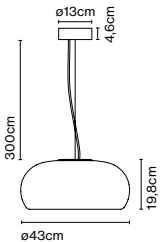

Vetra 43

Code	Finish	Price
A689-004	● White	809 €
A689-033	● Amber	889 €

Materials
Shade: Blown glass
Dissipater: Aluminium

Dimmable: Yes
Integrated dimmer: No
Dimming protocols: Phase cut (Triac)

Product type: Pendant
Light source: LED SMD 700mA 16,28W 2700K CRI90 1873lm
Luminaire: 180 - 295 VAC TRIAC 19,71W 881lm
Weight: Net 5,7 kg – Gross 7,6 kg
Package: 57 x 57 x 37 cm – 7,6 kg Vol – 0,051 m³
LED included

Dimmable

Cable length: 3 m
Wire installation: Hardwired
Color cord: Black
Canopy color: Black