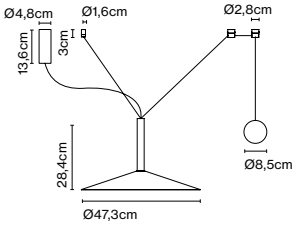

Milana 47 Counterweight

Code	Finish	Price
A699-011	● Off-white (RAL 1013)	555 €
A699-012	● Black (RAL 9005)	555 €

Materials
Shade: Aluminium
Diffuser: Polycarbonate

Dimmable: Yes
Integrated dimmer: No
Dimming protocols: Phase cut (Triac)

Product type: Pendant
Light source: LED SMD 700mA 8,6W 2700K CRI90 372lm
Luminaire: 220 - 240 VAC TRIAC 8,72W 340lm
Weight: Net 2,3 kg – Gross 3,4 kg
Package: 22,5 x 7 x 4 cm – 0,3 kg Vol – 0,0006 m³
20 x 12 x 8 cm – 0,4 kg Vol – 0,0006 m³
12 x 12 x 7 cm – 0,6 kg Vol – 0,001 m³
52,5 x 52,5 x 10 cm – 1,6 kg Vol – 0,028 m³
Product notes: DALI upon request

Dimmable

CE

EAC

UK
CA