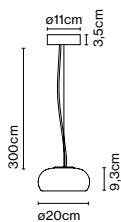

Vetra 20

Code A689-001   Finish ● White   Price *468 €

Materials   Dimmable: Yes
Shade: Blown glass   Integrated dimmer: No
Dissipater: Aluminium   Dimming protocols: Phase cut (Triac)

Product type: Pendant
Light source: LED SMD 350mA 4,05W 2700K CRI90 463lm
Luminaire: 220 - 240 VAC TRIAC 5,72W 195lm
Weight: Net 1,2 kg – Gross 1,7 kg
Package: 31 x 31 x 22 cm – 1,7 kg Vol – 0,02 m³

Dimmable

CE

ERC

UK
CA

Cable length: 3 m
Wire installation: Hardwired
Color cord: Black
Canopy color: Black