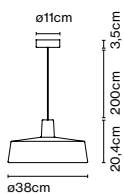

Soho 38 LED

Code	Finish	Dimming	Price
A631-200	● White	Triac	579 €
A631-201	● Stone grey	Triac	579 €
A631-202	● Black	Triac	579 €
A631-203	● Sand	Triac	*579 €
A631-204	● Sky blue	Triac	*579 €
A631-205	● White	DALI	647 €
A631-206	● Stone grey	DALI	647 €
A631-207	● Black	DALI	647 €
A631-208	● Sand	DALI	*647 €
A631-209	● Sky blue	DALI	*647 €

Materials: Shade: Rotary moulded polyethylene
Diffuser: Methacrylate opal

Dimmable: Yes
Integrated dimmer: No
Dimming protocols: Phase cut (Triac)
DALI, Casambi

Product type: Pendant

Light source: LED SMD 700mA 13,35W 2700K CRI80 1848lm

Luminaire: 220 - 240 VAC TRIAC 15,94W 1051lm

220 - 240 VAC DALI 16,23W 1051lm

Weight: Net 2,5 kg – Gross 3,5 kg

Package: 44 x 45 x 24 cm – 3,5 kg Vol – 0,05 m³

LED included