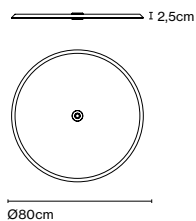

Weight: Net 2,1 kg – Gross 2,5 kg

Package: 10 x 85 x 85 cm - 2,5 kg – VOL - 0,07 m³

Product notes: Only available for Djembé 100.38 and

Djembe C100.38.

Accessory C2 Djembé 42

Code A681-017 Finish ● Black (RAL 9005) Price 164 €