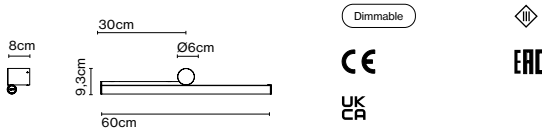

Ambrosia A 60 left NEW

Code	Finish	CCT	Price
A704-015-15-22K	● Matt Gold	22K	486 €
A704-015-15-27K	● Matt Gold	27K	479 €
A704-015-15-30K	● Matt Gold	30K	479 €
A704-015-16-22K	● Black	22K	486 €
A704-015-16-27K	● Black	27K	479 €
A704-015-16-30K	● Black	30K	479 €

Materials
Structure: Aluminium
Diffuser: Methacrylate
Canopy: Aluminium / Steel

Dimmable: Yes
Integrated dimmer: No
Dimming protocols: It depends on the purchased power supply.

Product type: Wall
Light source Ambrosia 22K: LED SMD 24Vdc 9,6W 2200K CRI80 1058lm
Luminaire Ambrosia 22K: (Power supply not included)

Light source Ambrosia 27K: LED SMD 24Vdc 9,6W 2700K CRI90 1014lm
Luminaire Ambrosia 27K: (Power supply not included)

Light source Ambrosia 30K: LED SMD 24Vdc 9,6W 3000K CRI90 1028lm
Luminaire Ambrosia 30K: (Power supply not included)

Product notes: 24V remote power supply to be ordered separately.
LED included