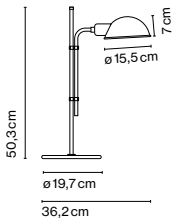

Materials

Base: Iron wapped with black rubber

Stem: Iron

Shade: Aluminium

Product type: Table

Light source: E14 LED 5W

Weight: Net 1,8 kg – Gross 3 kg

Package: 47 x 34 x 11 cm – 3 kg Vol – 0,017 m³