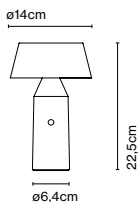

Materials
Shade: Color Polycarbonate
Body: Color Polycarbonate
Diffuser: Opal Polycarbonate

Dimmable: Yes
Integrated dimmer: Yes
Dimmer Type: 3 positions dimmer

Product type: Table / Portable
Light source: LED SMD 1A 3,5W 2700K CRI90 398lm
Luminaire: in 5 Vdc 1,5A 241lm
Weight: Net 0,46 kg – Gross 1,2 kg
Package: Ø16 x 30 cm – 1,2 kg Vol – 0,006 m³ (1U)
51 x 30 x 34 cm – 6,8 kg Vol – 0,05 m³ (6U)
Product notes: Multiple order of 6 units
Charging cable included (USB to USB-C). Power adapter not included.
LED included