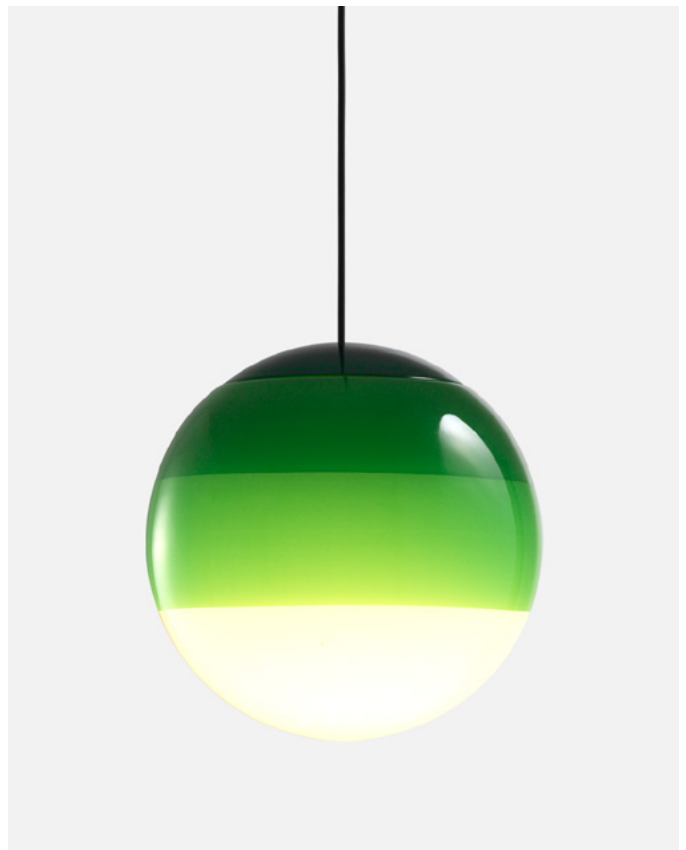

Dipping Light 13 - 24V

Code	Finish	Price
A691-250	White	252 €
A691-251	Blue	252 €
A691-252	Green	252 €
A691-253	Amber	252 €
A691-254	Pink	252 €

Materials
Diffuser: Brilliant white blown glass globe with layered paint
Cover: Polycarbonate

Dimmable: Yes
Integrated dimmer: No
Dimming protocols: It depends on the purchased power supply.
Phase cut (Triac), DALI, Casambi

Product type: Pendant
Light source: LED SMD 24Vdc 5W 2700K CRI90 495lm
Luminaire: (Power supply not included) 203lm
Weight: Net 0,6 kg – Gross 1 kg
Package: 21 x 22 x 23 cm – 1 kg Vol – 0,01 m³
Product notes: Use with Cluster page 41.
1 pc. hook accessory included
LED included

Dimmable

CE

ERC

UK
CA

Cable length: 4 m
Wire installation: Hardwired
Color cord: Black