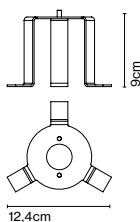

Ground fixation plate

Code	Finish	Price
A662-556	● Stainless steel	56 €

Materials
Structure: Stainless steel 316 L

Product type: Accessory
Weight: Net 0,3 kg – Gross 0,4 kg
Package: 15 x 15 x 13 cm - 0,4 kg – VOL - 0,003 m³