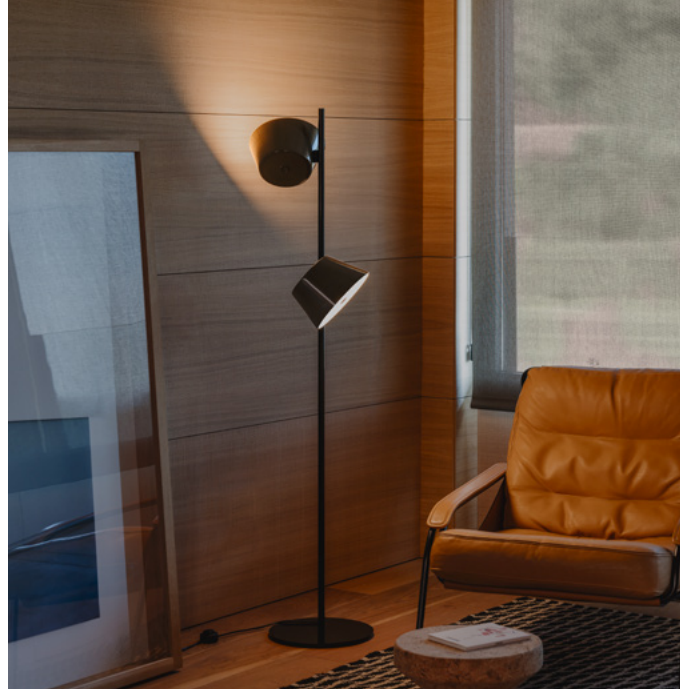

The Tam Tam is a festive and versatile collection that offers several options to add color and originality to all types of interior design projects. The idea is to be able to aim the light in any direction, making this fixture perfect for long or narrow spaces.

This year, the collection is updated with new colors and a semi-matt finish on all models.