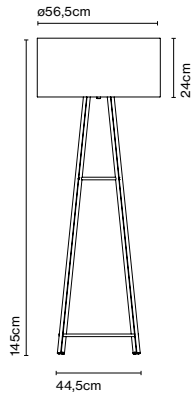

Materials: Steel
Base: Steel
Diffuser: Opal blown glass
Dimmable: No

Product type: Table
Light source: LED SMD 24Vdc 6,5W 2700K CRI90 579lm
Luminaire: 100 - 240 VAC 7,2W 157lm
Weight: Net 0,39 kg – Gross 1,22 kg
Package: 22 x 19 x 13 cm – 1,22 kg Vol – 0,005 m³ (1u)
39 x 17 x 45 cm – 5,4 kg Vol – 0,03 m³ (4u)
Product note: Multiple order of 4 units
LED included

Product type: Floor
Light source: E27 LED Globe (ø95) 12W
Weight: Net 5,8 kg – Gross 9,3 kg
Package: 60 x 60 x 30 cm - 4,1 kg – VOL - 0,108 m³
50 x 13 x 132 cm - 5,2 kg – VOL - 0,09 m³

Cable length: 2 m
Wire installation: Plug-in
Color cord: Black
Switch location: In-line