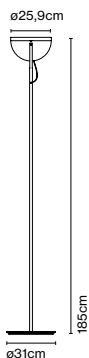

Copérnica P190

Code	Finish	Price
A686-013	Satin Nickel-White	*1117 €
A686-014	Graphite-Black	*1117 €

Materials
Structure: Satin nickel or graphite
Base: Steel
Diffuser: Aluminium

Dimmable: Yes
Integrated dimmer: Yes
Dimming protocols: Progressive dimmer from 0 to 100

Product type: Floor
Light source: LED SMD 700mA 25,8W 2700K CRI90 3064lm
Luminaire: 220 - 240 VAC 28,9W 2302lm
Weight: Net 7,6 kg – Gross 13,4 kg
Package: 203 x 26 x 33 cm – 4,4 kg Vol – 0,174 m³
36 x 36 x 3 cm – 9 kg Vol – 0,004 m³
LED included

Dimmer

CE

ERC

Cable length: 2 m
Wire installation: Plug-in
Color cord: Black
Switch location: In-line