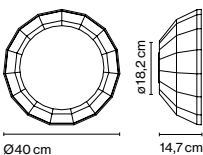

Materials

Shade: Ceramic with the inner part in brilliant white enamel or gold

Product type: Wall

Light source: 2x E27 LED Standard 8W

Weight: Net 3,9 kg – Gross 5,3 kg

Package: 52 x 52 x 29 cm – 5,3 kg Vol – 0,078 m³

CE

ERC

UK

Wire installation: Hardwired