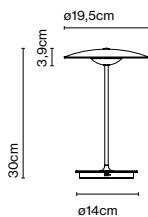

Materials
 Diffuser and base: Pressed wood or brushed aluminium
 Dissipater: Aluminium
 Stem: Aluminium

Integrated dimmer: Yes
 Dimmer Type: 3 positions dimmer

Product type: Table / Portable
 Light source: LED SMD 1A 3,5W 2700K CRI90 395lm
 Luminaire: in 5 Vdc 1,5A 290lm
 Weight: Net 0,8 kg – Gross 1 kg
 Package: 40 x 21 x 17 cm – 1 kg Vol – 0,01 m³ (1u)
 39 x 22 x 41 cm – 2,4 kg Vol – 0,04 m³ (2u)
 Product notes: Multiple order of 2 units
 Charging cable included (USB to USB-C). Power adapter not included.