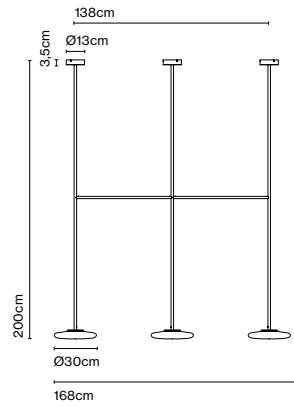

Ihana x3 200

Code	Finish	Dimming	CCT	Price
A709-001-39-27K	● Opal	Triac	27K	1989 €
A709-002-39-18/30K	● Opal	Triac	DTW 18K-30K	2113 €

Materials
Structure: Steel
Shade: Opal blown glass

Dimmable: Yes
Integrated dimmer: No
Dimming protocols: Phase cut (Triac)
Dim to warm from 1800K to 3000K. (Triac)
DALI, Casambi

Product type: Pendant / Ceiling
Light source: LED SMD 700mA 24,6W 2700K CRI90 2739lm
Luminaire: 220 - 240 VAC TRIAC 29,67W 1491lm
Light source DTW: LED COB 350mA 18W 1800-3000K CRI90 1908lm
Luminaire DTW: 220 - 240 VAC TRIAC 22,8W
Weight: Net 8,2 kg – Gross 15,1 kg
Package: (3x) 21 x 42 x 42 cm – 3 kg Vol – 0,04 m³
18 x 18 x 225 cm – 6,7 kg Vol – 0,07 m³
18 x 18 x 225 cm – 5,4 kg Vol – 0,07 m³

LED included

Wire installation: Hardwired
Canopy color: Black