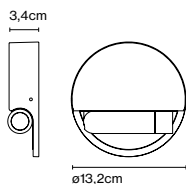

Ledtube R left

Code	Finish	Price
A622-113	● Aluminium	267 €
A622-119	● Bronze	363 €
A622-121	● Matt white (RAL 9010)	267 €
A622-123	● Matt black (RAL 9005)	267 €

Materials
Structure: Injected aluminium
Frontal: Transparent polycarbonate

Dimmable: No

Product type: Wall
Light source: LED SMD 700mA 2,1W 2700K CRI80 226,5lm
Luminaire: 100 - 240 VAC 4,25W 131lm
Weight: Net 0,8 kg – Gross 0,9 kg
Package: 16 x 15 x 9 cm – 0,9 kg Vol – 0,002 m³
Product notes: Incorporated press button to switch on or off when opening or closing the wall lamp. Honeycomb grill to avoid glare.
LED included

CE

ERC

UK
CA

Wire installation: Hardwired