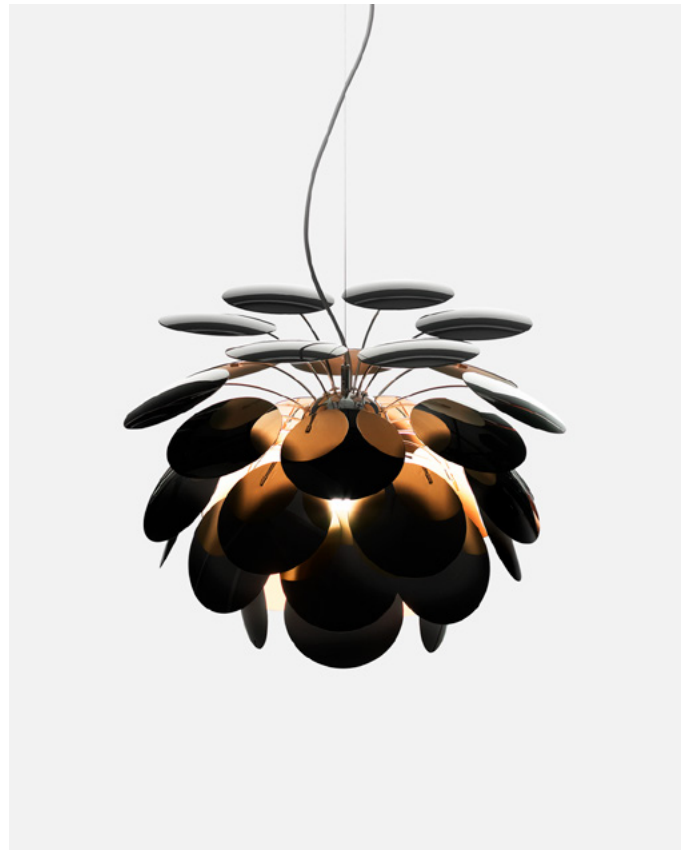

Discocó 88

Code	Finish	Price
A620-002	● White (RAL 9003)	1433 €
A620-107	● Matte Grey (RAL 7037)	1582 €
A620-106	● Matte Beige (RAL 1001)	1582 €
A620-048	● Black - Gold (RAL 9004 - Gold)	1885 €
A620-004	● White (Susp. Wire 5m)	1468 €

Materials
Discs: ABS
Sphere: Chromed metal
Canopy: Metal

Product type: Pendant
Light source: 3x E27 LED Globe (ø120) 14W
Weight: Net 6,7 kg – Gross 10,6 kg
Package: 134 x 31 x 42 cm – 10,6 kg – VOL - 0,17 m³

Cable length: 3 m
Wire installation: Hardwired
Color cord: White
Canopy color: White

Discocó 132

Code	Finish	Price
A620-012	● White (RAL 9003)	2382 €
A620-118	● Matte Grey (RAL 7037)	2562 €
A620-117	● Matte Beige (RAL 1001)	2562 €
A620-049	● Black - Gold (RAL 9004 - Gold)	3073 €

Materials
Discs: ABS
Sphere: Chromed metal
Canopy: Metal

Product type: Pendant
Light source: 6x E27 LED Globe (ø120) 14W
Weight: Net 18,5 kg – Gross 24 kg
Package: 121 x 41 x 41 cm - 14 kg – VOL - 0,2 m³
45 x 42 x 42 cm - 10 kg – VOL - 0,08 m³

Cable length: 3,5 m
Wire installation: Hardwired
Color cord: White
Canopy color: White