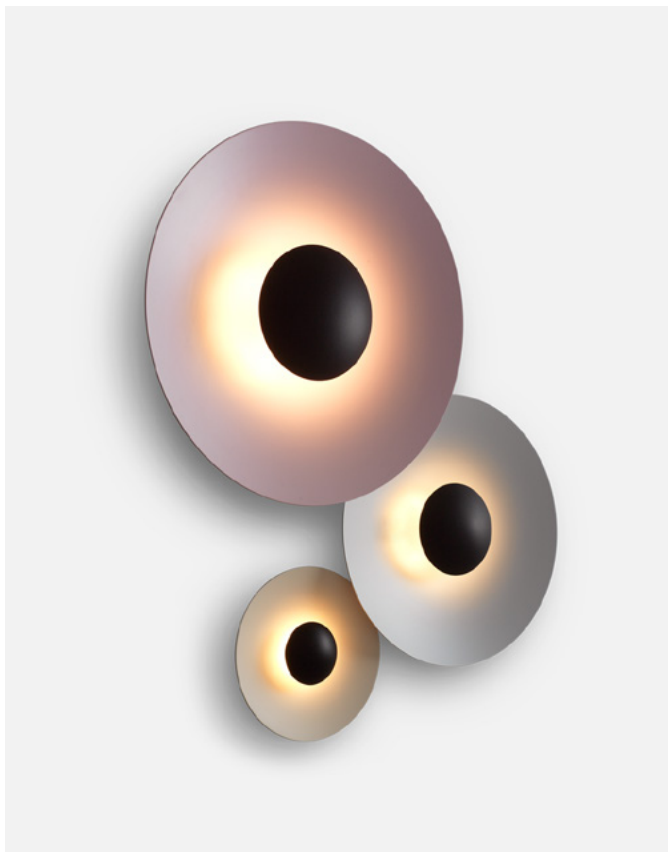

Accessory C3 20/32/42

Code	Finish	Price
Structure		
A662-424	● Black	329 €
Shades 20		
A662-426	● Oak - White	205 €
A662-427	● Wenge - White	205 €
A662-428	● Oak - Oak	205 €
A662-429	● Wenge - Wenge	205 €
A662-430	● Brushed brass - Brushed brass	227 €
A662-431	● Black - White	188 €
A662-573-36-27K	● Mauve (RAL 010 70 10)	188 €
A662-573-37-27K	● Sand (RAL 050 85 10)	188 €
A662-573-38-27K	● Stone Grey (RAL 000 65 00)	188 €

Shades 32		
A662-432	● Oak - White	369 €
A662-433	● Wenge - White	369 €
A662-434	● Oak - Oak	369 €
A662-435	● Wenge - Wenge	369 €
A662-436	● Brushed brass - Brushed brass	390 €
A662-437	● Black - White	255 €
A662-574-36-27K	● Mauve (RAL 010 70 10)	255 €
A662-574-37-27K	● Sand (RAL 050 85 10)	255 €
A662-574-38-27K	● Stone Grey (RAL 000 65 00)	255 €

Shades 42		
A662-438	● Oak - White	483 €
A662-439	● Wenge - White	483 €
A662-440	● Oak - Oak	483 €
A662-441	● Wenge - Wenge	483 €
A662-442	● Brushed brass - Brushed brass	527 €
A662-443	● Black - White	445 €
A662-575-36-27K	● Mauve (RAL 010 70 10)	445 €
A662-575-37-27K	● Sand (RAL 050 85 10)	445 €
A662-575-38-27K	● Stone Grey (RAL 000 65 00)	445 €

Materials: Canopy: Metal
Dimmable: Yes
Integrated dimmer: No
Dimming protocols: Phase cut (Triac)