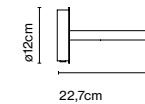

Product type: Accessory
Weight: Net 0,3 kg – Gross 0,5 kg
Package: 14 x 14 x 28 cm - 0,5 kg – VOL - 0,005 m³

CE
EAC
UK
CA

Hardwired wall bracket IP65

Code A654-006
Finish ● Graphite grey (RAL 7024)

Price
151 €