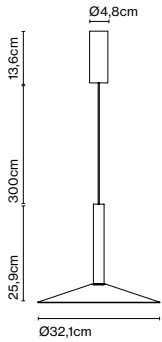

Milana 32

Code	Finish	Price
A699-003	● Off-white (RAL 1013)	353 €
A699-004	● Black (RAL 9005)	353 €

Materials: Shade: Aluminium
Diffuser: Polycarbonate

Dimmable: Yes
Integrated dimmer: No
Dimming protocols: Phase cut (Triac)

Product type: Pendant
Light source: LED SMD 700mA 8,6W 2700K CRI90 372lm
Luminaire: 220 - 240 VAC TRIAC 8,72W 340lm
Weight: Net 0,87 kg – Gross 1,52 kg
Package: 22,5 x 7 x 4 cm – 0,3 kg Vol – 0,0006 m³
20 x 12 x 8 cm – 0,4 kg Vol – 0,0006 m³
36,5 x 36,5 x 7,5 cm – 0,82 kg Vol – 0,0006 m³
Product notes: DALI upon request