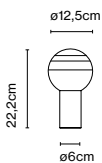

Dipping Light

Code	Finish	Price
A691-001	White - Brushed Brass	262 €
A691-060	White - Graphite	262 €
A691-002	Blue - Brushed Brass	262 €
A691-061	Blue - Graphite	262 €
A691-003	Green - Brushed Brass	262 €
A691-062	Green - Graphite	262 €
A691-004	Amber - Brushed Brass	262 €
A691-063	Amber - Graphite	262 €
A691-005	Pink - Brushed Brass	262 €
A691-064	Pink - Graphite	262 €

Materials: Dimmable: No
Body: Metal
Diffuser: Brilliant white blown glass globe with layered paint

Product type: Table
Light source: LED SMD 700mA 2,2W 2700K CRI90 216lm
Luminaire: 90 - 264 VAC 3,72W 123lm
Weight: Net 1,2 kg – Gross 1,8 kg
Package: 35 x 35 x 18 cm – 1,8 kg Vol – 0,011 m³