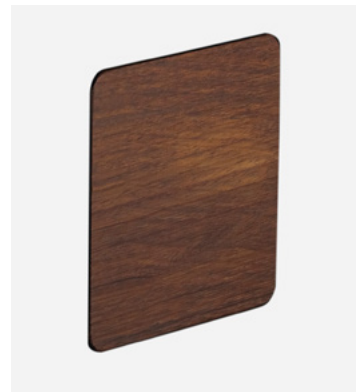

CE IP65
 UK
 ENEC

Wire installation: Hardwired

Lid

Code	Finish	Price
A646-005	● White (RAL 9003)	10 €
A646-022	● Brown (RAL 8019)	10 €
A646-023	● Rust brown	10 €
A646-007	● Dark iroko	38 €
A646-009	● Stone-like	*45 €