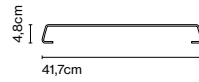

Base kit

Code
A645-213

Finish
● Grey

Price
*183 €