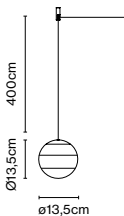

Dipping Light 13 - 24V

Code	Finish	Price
A691-250	White	252 €
A691-251	Blue	252 €
A691-252	Green	252 €
A691-253	Amber	252 €
A691-254	Pink	252 €

Materials
Diffuser: Brilliant white blown glass globe with layered paint
Cover: Polycarbonate

Dimmable: Yes
Integrated dimmer: No
Dimming protocols: It depends on the purchased power supply.
Phase cut (Triac), DALI, Casambi

Product type: Pendant
Light source: LED SMD 24Vdc 5W 2700K CRI90 495lm
Luminaire: (Power supply not included) 203lm
Weight: Net 0,6 kg – Gross 1 kg
Package: 21 x 22 x 23 cm – 1 kg Vol – 0,01 m³
Product notes: Use with Cluster page 41.
1 pc. hook accessory included
LED included

Dimmable

CE

ERC

UK
CA

Cable length: 4 m
Wire installation: Hardwired
Color cord: Black