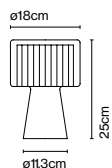

Mercer mini

Code	Finish	Price
A89-008	● Natural cotton ribbon	*328 €
A89-072	● Pearl white	*328 €

Materials
Shade: Textile
Structure: Blown glass
Diffuser: Opal disc

Product type: Table
Light source: G9 LED 3,5W
Weight: Net 1,6 kg – Gross 2,4 kg
Package: 38 x 28 x 30 cm – 2,4 kg Vol – 0,03 m³

Cable length: 1,5 m
Wire installation: Plug-in
Color cord: Black
Switch location: In-line