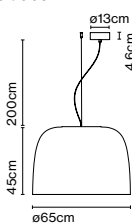

Materials

Shade: Bi-injected rotary moulded polyethylene (stone texture on the outer part and smooth satin white on the inner part of the fixture)

Diffuser: Aluminium

Dimmable: Yes

Integrated dimmer: No

Dimming protocols: Phase cut (Triac)
DALI
Casambi

Product type: Pendant

Light source: LED SMD 700mA 22,4W 2700K CRI90 2933lm

Luminaire: 180 - 295 VAC TRIAC 26,09W 1770lm

220 - 240 VAC DALI 26,37W 1770lm

Weight: Net 6,9 kg – Gross 9,3 kg

Package: 65 x 65 x 49 cm – 9,3 kg Vol – 0,2 m³

LED included

Cable length: 2 m

Wire installation: Hardwired

Color cord: Black

Canopy color: Black