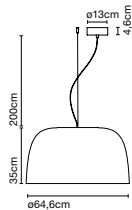

Djembé 65.35

Code	Finish	Dimming	Class	Price
A681-268	White (RAL 1013)	Triac	II	1017 €
A681-269	Grey (RAL 7022)	Triac	II	1017 €
A681-270	Red (RAL 3011)	Triac	II	1017 €
A681-271	Sky Blue (PANTONE 7542C)	Triac	II	1017 €
A681-272	White (RAL 1013)	DALI	I	1061 €
A681-273	Grey (RAL 7022)	DALI	I	1061 €
A681-274	Red (RAL 3011)	DALI	I	1061 €
A681-275	Sky Blue (PANTONE 7542C)	DALI	I	1061 €

Materials

Shade: Bi-injected rotary moulded polyethylene (stone texture on the outer part and smooth satin white on the inner part of the fixture)

Diffuser: Aluminium

Dimmable: Yes

Integrated dimmer: No

Dimming protocols: Phase cut (Triac)
DALI
Casambi

Product type: Pendant

Light source: LED SMD 700mA 22,4W 2700K CRI90 2933lm

Luminaire: 180 - 295 VAC TRIAC 26,09W 1845lm

220 - 240 VAC DALI 26,37W 1845lm

Weight: Net 6,1 kg – Gross 8,5 kg

Package: 65 x 65 x 42 cm – 8,5 kg Vol – 0,18 m³

LED included

Cable length: 2 m

Wire installation: Hardwired

Color cord: Black

Canopy color: Black