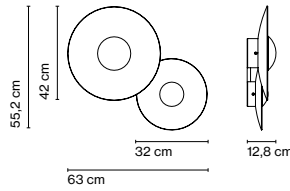

Accessory C2 32/42

Code	Finish	Price
Structure A662-422	● Black	255 €
Shades 32		
A662-432	● Oak - White	369 €
A662-433	● Wenge - White	369 €
A662-434	● Oak - Oak	369 €
A662-435	● Wenge - Wenge	369 €
A662-436	● Brushed brass - Brushed brass	390 €
A662-437	● Black - White	255 €
A662-574-36-27K	● Mauve (RAL 010 70 10)	255 €
A662-574-37-27K	● Sand (RAL 050 85 10)	255 €
A662-574-38-27K	● Stone Grey (RAL 000 65 00)	255 €

Shades 42		
A662-438	● Oak - White	483 €
A662-439	● Wenge - White	483 €
A662-440	● Oak - Oak	483 €
A662-441	● Wenge - Wenge	483 €
A662-442	● Brushed brass - Brushed brass	527 €
A662-443	● Black - White	445 €
A662-575-36-27K	● Mauve (RAL 010 70 10)	445 €
A662-575-37-27K	● Sand (RAL 050 85 10)	445 €
A662-575-38-27K	● Stone Grey (RAL 000 65 00)	445 €

Materials
Canopy: Metal

Dimmable: Yes
Integrated dimmer: No
Dimming protocols: Phase cut (Triac)

Product type: Wall / Ceiling

Light source: LED SMD 700mA 24,5W 2700K CRI90 2786lm

Luminaire: 180 - 295 VAC TRIAC 29W 1048lm

Weight: Net 7,8 kg – Gross 9 kg

Package: 57 x 53 x 17 cm – 3 kg Vol – 0,051 m³

57 x 53 x 17 cm – 3,5 kg Vol – 0,051 m³

62 x 20 x 9 cm – 2,5 kg Vol – 0,01 m³

Product notes: Accessory to combine Ginger models 32 C and 42 C for a single junction box.

Dimmable

CE

ERC

UK
CA