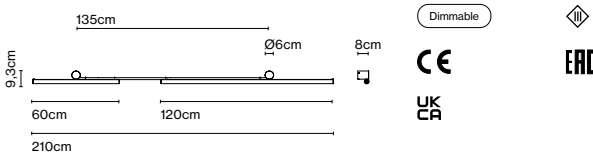

Ambrosia A 210 NEW

Code	Finish	CCT	Price
A704-021-15-22K	● Matt Gold	22K	1117 €
A704-021-15-27K	● Matt Gold	27K	1100 €
A704-021-15-30K	● Matt Gold	30K	1100 €
A704-021-16-22K	● Black	22K	1117 €
A704-021-16-27K	● Black	27K	1100 €
A704-021-16-30K	● Black	30K	1100 €

Materials
Structure: Aluminium
Diffuser: Methacrylate
Canopy: Aluminium / Steel

Dimmable: Yes
Integrated dimmer: No
Dimming protocols: It depends on the purchased power supply.

Product type: Wall
Light source Ambrosia 22K: LED SMD 24Vdc 28,8W 2200K CRI80 3174lm
Luminaire Ambrosia 22K: (Power supply not included) 2802lm

Light source Ambrosia 27K: LED SMD 24Vdc 28,8W 2700K CRI90 3042lm
Luminaire Ambrosia 27K: (Power supply not included) 2812lm

Light source Ambrosia 30K: LED SMD 24Vdc 28,8W 3000K CRI90 3384lm
Luminaire Ambrosia 30K: (Power supply not included) 2865lm

Product notes: 24V remote power supply to be ordered separately.
LED included

Wire installation: Hardwired / Recessed

Disk accessory NEW

Code	Finish	Price
A704-022-15	● Matt Gold	64 €
A704-022-16	● Black	64 €

Materials
Structure: Metal

Product type: Accessory
Accessory used to hide the driver behind the canopy.
Two units are required for Ambrosia A 210, one for each canopy.