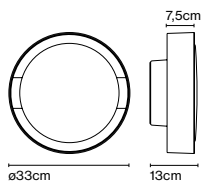

Plaff-on! 33 IP54

Code	Finish	Price
A628-053	● Black	284 €

Materials
Structure: Aluminium
Shade: Opal blown glass

Product type: Wall / Ceiling
Light source: 2x E27 LED Standard 8W
Weight: Net 4,1 kg – Gross 4,5 kg
Package: 40 x 40 x 21 cm – 4,5 kg Vol – 0,03 m³

CE

IP54

ERC

UK
CA

Wire installation: Hardwired