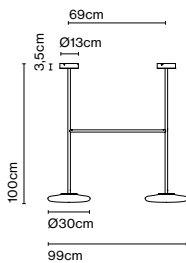

Ihana x2 100

Code	Finish	Dimming	CCT	Price
A709-011-39-27K	● Opal	Triac	27K	1147 €
A709-012-39-18/30K	● Opal	Triac	DTW 18K-30K	1226 €

Materials
Structure: Steel
Shade: Opal blown glass

Dimmable: Yes
Integrated dimmer: No
Dimming protocols: Phase cut (Triac)
Dim to warm from 1800K to 3000K. (Triac)
DALI, Casambi

Product type: Pendant / Ceiling
Light source: LED SMD 700mA 16,4W 2700K CRI90 1826lm
Luminaire: 220 - 240 VAC TRIAC 19,78W 994lm
Light source DTW: LED COB 350mA 12W 1800-3000K CRI90 1272lm
Luminaire DTW: 220 - 240 VAC TRIAC 15,2W
Weight: Net 4,5 kg – Gross 6,7 kg
Package: (2x) 21 x 42 x 42 cm – 3 kg Vol – 0,04 m³
24 x 14 x 114 cm – 3,7 kg Vol – 0,04 m³
LED included

Dimmable

UK
CA

ERC

Wire installation: Hardwired
Canopy color: Black

Product notes: Casambi available upon request. Price 1357 €
DALI upon request