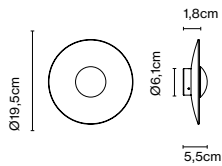

Ginger 20C IP65

Code	Finish	Price
A662-550-31	● Rust Brown	290 €
A662-550-39	▲ Black - White (RAL 9005-9010)	290 €

Materials
Diffuser: Aluminium
Dissipater: Aluminium

Dimmable: Yes
Integrated dimmer: No
Dimming protocols: It depends on the purchased power supply.
Phase cut (Triac)
DALI

Product type: Wall / Ceiling
Light source: LED SMD 24Vdc 5W 2700K CRI90 495lm
Luminaire: (Power supply not included) 161lm - Black-White
(Power supply not included) 291lm - Rust brown
Weight: Net 0,5 kg – Gross 0,7 kg
Package: 24 x 21 x 10 cm – 0,7 kg Vol – 0,01 m³
Product notes: 24V remote power supply to be ordered separately.
LED included

Dimmable

CE

IP65

ERC

UK
CA

Power supplies on page 108

Canopy color: Black