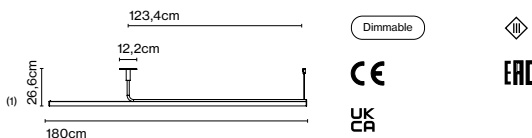

Ambrosia 180

Code	Finish	CCT	Price
A704-002-15-22K	● Matt Gold	22K	863 €
A704-002-15-27K	● Matt Gold	27K	846 €
A704-002-15-30K	● Matt Gold	30K	846 €
A704-002-16-22K	● Black	22K	863 €
A704-002-16-27K	● Black	27K	846 €
A704-002-16-30K	● Black	30K	846 €

Materials
Structure: Aluminium
Diffuser: Methacrylate
Canopy: Aluminium / Steel

Dimmable: Yes
Integrated dimmer: No
Dimming protocols: It depends on the purchased power supply.

Product type: Pendant / Ceiling

Light source Ambrosia 22K: LED SMD 24Vdc 28,8W 2200K CRI80 3174lm
Luminaire Ambrosia 22K: (Power supply not included) 2823lm

Light source Ambrosia 27K: LED SMD 24Vdc 28,8W 2700K CRI90 3042lm
Luminaire Ambrosia 27K: (Power supply not included) 2833lm

Light source Ambrosia 30K: LED SMD 24Vdc 28,8W 3000K CRI90 3384lm
Luminaire Ambrosia 30K: (Power supply not included) 2886lm

Weight: 3,1 kg – Gross 3,6 kg

Package: 29 x 10 x 135 cm - 2 kg – VOL - 0,04 m³

8 x 8 x 188 cm - 1,6 kg – VOL - 0,01 m³

Product notes: 24V remote power supply to be ordered separately.
LED included