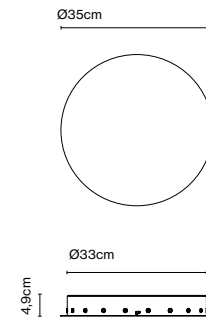

Wire installation: Hardwired
Canopy color: Black - Entry points: 19

Hook Accessory

Code	Finish	Price
A693-007	● Black	20 €

Materials
Structure: Painted iron

Product type: Accessory
Weight: Net 0,01 kg – Gross 0,01 kg
Package: 2 x 2 x 5 cm - 0,01 kg – VOL - 0,002 m³