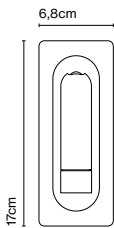

Materials: Dimmable: No
 Structure: Injected aluminium
 Frontal: Transparent polycarbonate

Product type: Wall
 Light source: LED SMD 700mA 2,1W 2700K CRI80 226,5lm
 Luminaire: 100 - 240 VAC 4,25W 131lm
 Weight: Net 0,65 kg – Gross 0,8 kg
 Package: 20 x 12 x 8 cm – 0,8 kg Vol – 0,002 m³
 Product notes: Incorporated press button to switch on or off when opening or closing the wall lamp. Honeycomb grill to avoid glare.
 LED included