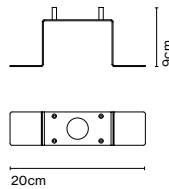

Ground fixation plate

Code	Finish	Price
A646-067	Stainless steel	42 €

Materials
Structure: Stainless steel

Product type: Accessory
Weight: Net 0,26 kg – Gross 0,32 kg
Package: 9 x 10 x 21 cm - 0,32 kg – VOL - 0,002 m³