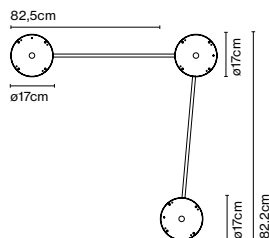

Accessory C3 Djembé 65

Code A681-020   Finish ● Black (RAL 9005)   Price 237 €

Materials
Structure: Painted iron

Product type: Accessory
Weight: Net 1,8 kg – Gross 2,2 kg
Package: 85 x 20 x 9 cm - 2,2 kg – VOL - 0,015 m³
Product notes: Accessory to combine 3 Djembé 65 models for a single junction box.