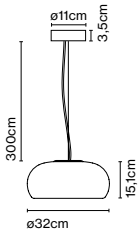

Vetra 32

Code	Finish	Price
A689-002	● White	*566 €
A689-032	● Amber	*635 €

Materials
Shade: Blown glass
Dissipater: Aluminium

Dimmable: Yes
Integrated dimmer: No
Dimming protocols: Phase cut (Triac)

Product type: Pendant
Light source: LED SMD 700mA 8,2W 2700K CRI90 913lm
Luminaire: 220 - 240 VAC TRIAC 9,18W 348lm
Weight: Net 3 kg – Gross 4 kg
Package: 44 x 44 x 28 cm – 4 kg Vol – 0,051 m³
LED included

Dimmable

Cable length: 3 m
Wire installation: Hardwired
Color cord: Black
Canopy color: Black