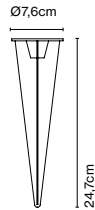

Post accessory

Code	Finish	Price
A662-555	● Stainless steel	74 €

Materials
Structure: Stainless steel 316 L

Product type: Accessory

Weight: Net 0,3 kg – Gross 0,4 kg

Package: 14 x 14 x 28 cm - 0,4 kg – VOL - 0,006 m³