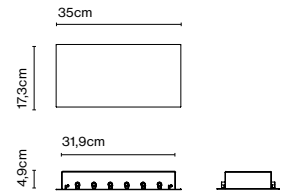

Rectangular Canopy 50W

Code	Finish	Dimming	Class	Price
A693-001	● Black	Triac	II	380 €
A693-002	● Black	DALI	II	439 €
A693-024	● Black	Casambi	II	575 €

Materials
Structure: Painted iron

Dimmable: Yes
Integrated dimmer: No
Dimming protocols: Phase cut (Triac)
DALI
Casambi

Product type: Accessory
Luminaire: 220 - 240 VAC TRIAC 50W (max.)
220 - 240 VAC DALI/Casambi 60W (max.)

Weight: Net 2,11 kg – Gross 2,5 kg
Package: 41,5 x 21 x 7 cm - 2,5 kg – VOL - 0,006 m³
Product notes: Canopy for 24V luminaires.

Wire installation: Hardwired
Canopy color: Black - Entry points: 9

Circular Canopy 50W

Code	Finish	Dimming	Class	Price
A693-003	● Black	Triac	II	394 €
A693-004	● Black	DALI	II	449 €
A693-025	● Black	Casambi	II	590 €

Materials
Structure: Painted iron

Dimmable: Yes
Integrated dimmer: No
Dimming protocols: Phase cut (Triac)
DALI
Casambi

Product type: Accessory
Luminaire: 220 - 240 VAC TRIAC 50W (max.)
220 - 240 VAC DALI/Casambi 60W (max.)

Weight: Net 1,15 kg – Gross 1,36 kg
Package: 41 x 40 x 8 cm - 1,36 kg – VOL - 0,01 m³
Product notes: Canopy for 24V luminaires.