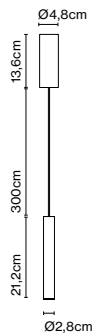

Milana

Code	Finish	Price
A699-001	● Off-white (RAL 1013)	268 €
A699-002	● Black (RAL 9005)	268 €

Materials: Shade: Aluminium, Diffuser: Polycarbonate
Dimmable: Yes, Integrated dimmer: No, Dimming protocols: Phase cut (Triac)

Product type: Pendant
Light source: LED SMD 700mA 8,6W 2700K CRI90 372lm
Luminaire: 220 - 240 VAC TRIAC 8,72W 340lm
Weight: Net 0,52 kg – Gross 0,7 kg
Package: 22,5 x 7 x 4 cm – 0,3 kg Vol – 0,0006 m³
20 x 12 x 8 cm – 0,4 kg Vol – 0,0006 m³
Product notes: DALI upon request

Dimmable