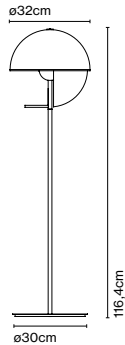

Theia P

Code
A672-003
A672-004

Finish
● White (RAL 9010)
● Black (RAL 9005)

Price
1026 €
1026 €

Materials
Base: Iron
Stem: Iron
Dissipater: Aluminium
Diffuser: Spun metal
Shade: Thermoformed methacrylate

Dimmable: No
Integrated dimmer: Yes

Product type: Floor
Light source: LED SMD 700mA 8,2W 2700K CRI90 913lm
Luminaire: 100 - 240 VAC 10,85W
Weight: Net 6,8 kg – Gross 8,5 kg
Package: 37 x 37 x 23 cm – 5,8 kg Vol – 0,03 m³
120 x 17 x 12 cm – 2,7 kg Vol – 0,02 m³
LED included

Dimmer

CE

ERC