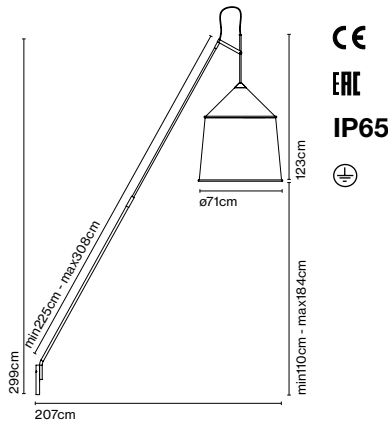

Jaima P307 + Shade 71

Code	Finish	Price
Structure A683-035	● Black (RAL 9005)	1166 €

Shade 71		
A683-040	● Blue	*852 €
A683-041	● Beige	852 €
A683-042	● Grey	852 €
A683-043	● Green	*852 €

Materials
Shade: Textile, inner part in white
Structure: Stainless steel
Extensible stem: Carbon fiber

Dimmable: Yes
Integrated dimmer: No
Dimmer Casambi IP65 (optional)

Product type: Floor
Light source: LED COB 230VAC 15W 2700K CRI90 1022lm
Luminaire: 230VAC TRIAC 15W 530lm
Weight: Net 4,8 kg – Gross 15 kg
Package: 277 x 48 x 23 cm – 9 kg Vol – 0,3 m³
71 x 71 x 63 cm – 6 kg Vol – 0,3 m³
LED included