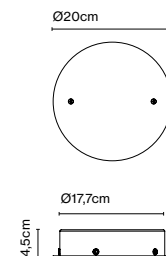

Circular Canopy 50W

Code	Finish	Dimming	Class	Price
A693-010	● Black	Triac	II	292 €
A693-011	● Black	DALI (max. 35W)	II	313 €
A693-023	● Black	Casambi (max. 35W)	II	490 €

Materials
Structure: Painted iron

Product type: Accessory
Luminaire: 220 - 240 VAC TRIAC 50W (max.)
220 - 240 VAC DALI/Casambi 35W (max.)

Weight: Net 1,15 kg – Gross 1,4 kg
Package: 23 x 21 x 9 cm - 1,4 kg – VOL - 0,004 m³
Product notes: Canopy for 24V luminaires.

Wire installation: Hardwired
Canopy color: Black - Entry points: 5

Dimmable: Yes
Integrated dimmer: No
Dimming protocols: Phase cut (Triac)

DALI
Casambi