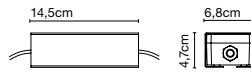

CE
EAC
⊕
IP65

Wire installation: Hardwired
Color cord: Black
Canopy color: Black

Dimmer Casambi IP65

Code A712-001 Finish ● Black

Price 343 €

Materials
Case: ABS
Trim: Aluminium

Product type: Accessory
85 - 240 VAC max. 50W
Weight: Net 2 kg – Gross 3 kg
Package: 20 x 12 x 8 cm - 3 kg – VOL - 0,002 m³
Product notes: Bluetooth smart wireless trailing edge dimmer that adjusts light intensity or switches the lamp ON/OFF. Available in Android or iOS with the app Casambi.