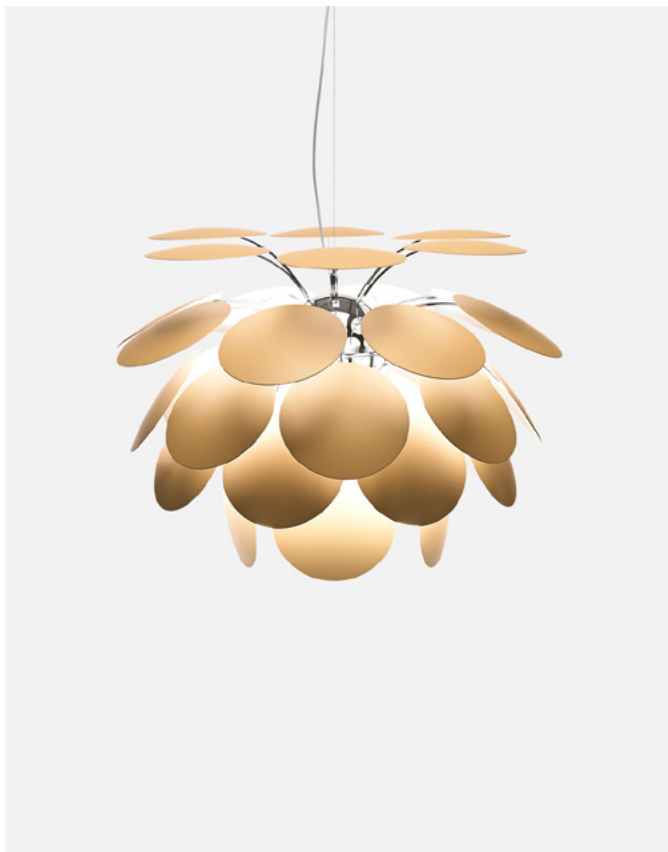

Discocó 53

Code	Finish	Price
A620-001	White (RAL 9003)	819 €
A620-099	Matte Grey (RAL 7037)	945 €
A620-114	Matte Beige (RAL 1001)	945 €
A620-044	Black - Gold (RAL 9004 - Gold)	1166 €
A620-003	White (Susp. Wire 5m)	832 €

Materials
Discs: ABS
Sphere: Chromed metal
Canopy: Metal

Product type: Pendant
Light source: E27 LED Globe (ø120) 14W
Weight: Net 2,8 kg – Gross 4,7 kg
Package: 108 x 26 x 27 cm - 4,7 kg – VOL - 0,08 m³