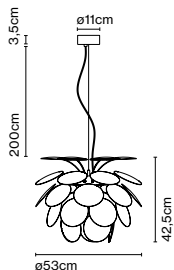

Discocó 53

Code	Finish	Price
A620-001	White (RAL 9003)	819 €
A620-099	Matte Grey (RAL 7037)	945 €
A620-114	Matte Beige (RAL 1001)	945 €
A620-044	Black - Gold (RAL 9004 - Gold)	1166 €
A620-003	White (Susp. Wire 5m)	832 €

Materials
Discs: ABS
Sphere: Chromed metal
Canopy: Metal

Product type: Pendant
Light source: E27 LED Globe (ø120) 14W
Weight: Net 2,8 kg – Gross 4,7 kg
Package: 108 x 26 x 27 cm - 4,7 kg – VOL - 0,08 m³