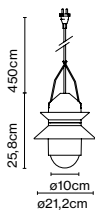

Santorini

Code	Finish	Price
A654-001	● White (RAL 9003)	252 €
A654-002	● Grey (RAL 7039)	252 €
A654-003	● Mustard (RAL 1032)	267 €

Materials
Structure: Polycarbonate
Shade: Blown pressed glass

Product type: Pendant
Light source: E27 LED Standard 8W
Weight: Net 1,5 kg – Gross 2,2 kg
Package: 41 x 26 x 24 cm – 2,2 kg Vol – 0,03 m³

CE

ERC

IP65

Cable length: 4,5 m
Wire installation: Plug-in
Color cord: Black