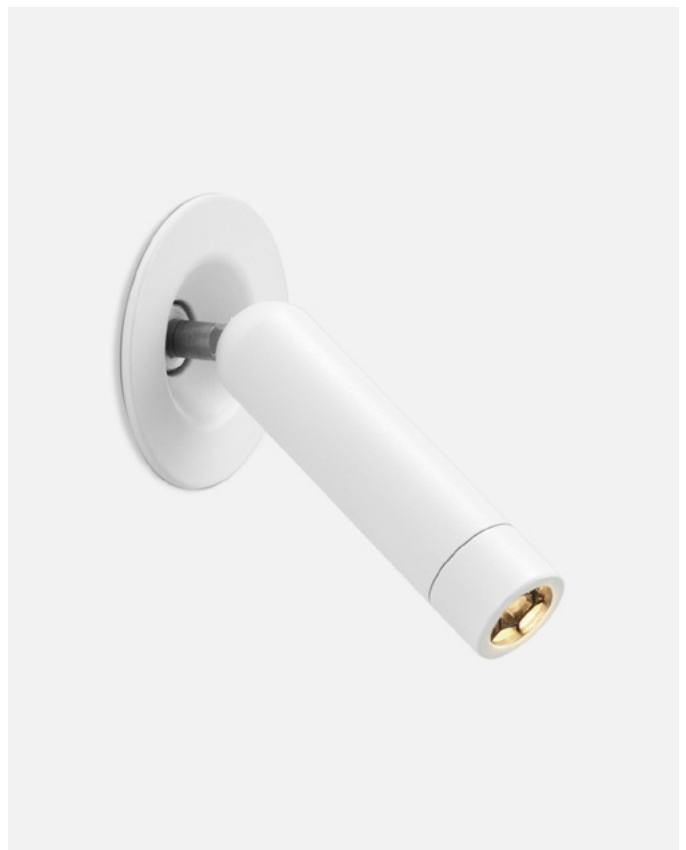

Ledtube mini spot

Code	Finish	Price
A622-158	● Aluminium	176 €
A622-159	● Bronze	226 €
A622-160	● Matt white (RAL 9010)	166 €
A622-161	● Matt black (RAL 9005)	166 €

Materials: Dimmable: No
Structure: Injected aluminium

Product type: Wall / Ceiling
Light source: LED SMD 700mA 2,1W 2700K CRI80 199,4lm
Luminaire: 220 - 240 VAC 4,33W 45lm
Weight: Net 0,15 kg – Gross 0,3 kg
Package: 21 x 12 x 9 cm – 0,3 kg Vol – 0,002 m³
Product notes: Lens at 25° with a honeycomb grill to avoid glare.
LED included

Wire installation: Hardwired