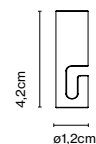

Hook Accessory

Code	Finish	Price
A693-007	● Black	20 €

Materials
Structure: Painted iron

Product type: Accessory
Weight: Net 0,01 kg – Gross 0,01 kg
Package: 2 x 2 x 5 cm - 0,01 kg – VOL - 0,002 m³