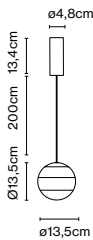

Dipping Light 13

Code	Finish	Price
A691-240	White	299 €
A691-241	Blue	299 €
A691-242	Green	299 €
A691-243	Amber	299 €
A691-244	Pink	299 €

Materials
Diffuser: Brilliant white blown glass globe with layered paint
Cover: Polycarbonate
Canopy: Metal

Dimmable: Yes
Integrated dimmer: No
Dimming protocols: Phase cut (Triac) Casambi

Product type: Pendant
Light source: LED SMD 350mA 4,05W 2700K CRI90 463lm
Luminaire: 220 - 240 VAC TRIAC 5,72W 203lm
Weight: Net 0,8 kg – Gross 1,3 kg
Package: 21 x 22 x 23 cm – 1,3 kg Vol – 0,01 m³
LED included