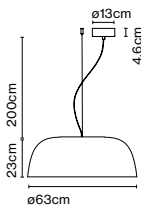

LED included

Dimmable

Cable length: 2 m

Wire installation: Hardwired

Color cord: Black

Canopy color: Black

Product notes: 3000K available upon request

Casambi available upon request. Price 1203 €