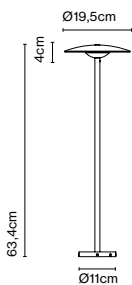

Ginger B 20/63

Code	Finish	Price
A662-543-31	● Rust Brown - White	405 €
A662-543-39	● Black - White (RAL 9005-9010)	405 €

Materials	Dimmable: Yes
Diffuser: Aluminium	Integrated dimmer: No
Structure: Aluminium	Dimming protocols: It depends on the purchased power supply.

Product type: Bollard
Light source: LED SMD 24Vdc 5W 2700K CRI90 495lm
Luminaire: (Power supply not included) 161lm
Weight: Net 0,9 kg – Gross 1,4 kg
Package: 25 x 23 x 12 cm – 0,7 kg Vol – 0,007 m³
15 x 13 x 66,5 cm – 0,7 kg Vol – 0,01 m³
Product notes: 24V remote power supply to be ordered separately.
LED included

Dimmable

CE

IP65

ERC

UK
CA

Cable length: 2,4 m
Canopy color: Black