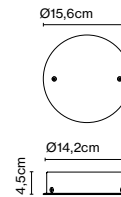

Circular Canopy 20W

Code	Finish	Dimming	Class	Price
A693-008	● Black	Triac	II	225 €
A693-009	● Black	DALI (max. 16W)	II	250 €
A693-022	● Black	Casambi (max. 16W)	II	420 €

Materials
Structure: Painted iron

Product type: Accessory
Luminaire: 220 - 240 VAC TRIAC 20W (max.)
220 - 240 VAC DALI/Casambi 16W (max.)

Weight: Net 0,78 kg – Gross 1 kg
Package: 23 x 21 x 9 cm - 1 kg – VOL - 0,004 m³
Product notes: Canopy for 24V luminaires.

Wire installation: Hardwired
Canopy color: Black - Entry points: 3

Dimmable: Yes
Integrated dimmer: No
Dimming protocols: Phase cut (Triac)

DALI
Casambi