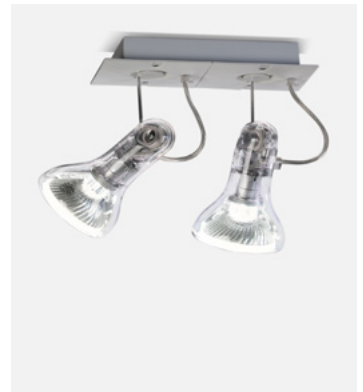

Base Atlas 2

Code A34-026   Finish ○ White   Price 81 €

Materials
Structure: White Polyamide

Product type: Accessory
Weight: Net 0,45 kg – Gross 0,66 kg
Package: 50 x 17 x 7 cm - 0,66 kg – VOL - 0,006 m³

Canopy color: White

CE

ERC

UK
CA