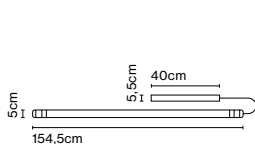

Neón de Luz NL - A 155

Code	Finish	Dimming	Class	Price
A70-502	● Aluminium LED	-	II	*688 €
A70-513	● Aluminium LED	DALI	II	*758 €

Materials
Structure: Polycarbonate with reflectors
Brackets: Chromed zamac
Reactance box: Polycarbonate

Dimmable: Depends on the model
Integrated dimmer: No
Dimming protocols: DALI

Product type: Wall
Light source: LED SMD 450mA 51,25W 3000K CRI80 8715lm
Luminaire: 220 - 240 VAC 55,98W 4274lm
220 - 240 VAC DALI 55,8W 4274lm
Weight: Net 2,2 kg – Gross 3,5 kg
Package: 158 x 8 x 8 cm – 2,3 kg Vol – 0,010 m³
58 x 22 x 5 cm – 1,2 kg Vol – 0,006 m³
LED included

Dimmable

CE

ERC

UK
CA

Wire installation: Hardwired
Color cord: Transparent
Canopy color: White