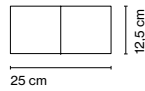

Base Atlas 2

Code A34-026   Finish ○ White   Price 81 €

Materials
Structure: White Polyamide

Product type: Accessory
Weight: Net 0,45 kg – Gross 0,66 kg
Package: 50 x 17 x 7 cm - 0,66 kg – VOL - 0,006 m³

Canopy color: White

CE

ERC

UK
CA