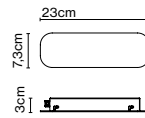

Ambrosia canopy

Code	Finish	Dimming	Class	Price
A666-214-15	● Matt Gold - 20W 24V	Triac	II	188 €
A666-214-16	● Black - 20W 24V	Triac	II	188 €
A666-222-15	● Matt Gold - 20W 24V	Casambi	I	390 €
A666-222-16	● Black - 20W 24V	Casambi	I	390 €
A666-216-15	● Matt Gold - 50W 24V	Triac	II	238 €
A666-216-16	● Black - 50W 24V	Triac	II	238 €
A666-223-15	● Matt Gold - 50W 24V	Casambi	I	440 €
A666-223-16	● Black - 50W 24V	Casambi	I	440 €
A666-217-15	● Matt Gold - 35W 24V	DALI	I	283 €
A666-217-16	● Black - 35W 24V	DALI	I	283 €
A666-218-15	● Matt Gold - 60W 24V	DALI	I	358 €
A666-218-16	● Black - 60W 24V	DALI	I	358 €