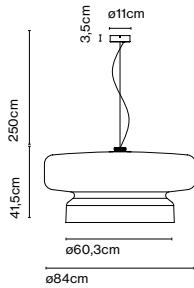

Weight: Net 12,7 kg – Gross 20 kg

Package: 93 x 93 x 53 cm – 20 kg Vol – 0,5 m³

CE

UK
RB

EAC

Cable length: 2,5 m

Wire installation: Hardwired

Color cord: Black