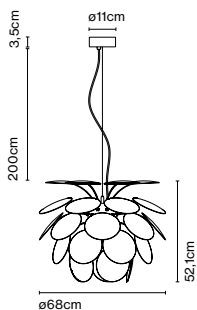

Discocó 68

Code	Finish	Price
A620-110	White (RAL 9003)	958 €
A620-120	Matte Grey (RAL 7037)	1079 €
A620-119	Matte Beige (RAL 1001)	1079 €
A620-121	Black - Gold (RAL 9004 - Gold)	1496 €
A620-148	White (Susp. Wire 5m)	969 €
A620-161	American oak-Black chrome	2467 €

Materials
Discs: ABS
Sphere: Chromed metal
Canopy: Metal

Product type: Pendant
Light source: 3x E27 LED Globe (ø120) 14W
Weight: Net 4,6 kg – Gross 7,5 kg
Package: 125 x 33 x 28 cm - 7,5 kg – VOL - 0,115 m³
Product notes: For the wood version, the discs are made of pressed American oak of 4 mm. Black chrome sphere.