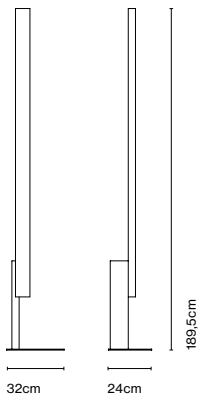

High Line

Code	Finish	Price
A690-001	● Oak-White (RAL 9002)	1147 €
A690-003	● Wenge-Blue (RAL 5024)	*1147 €
A690-004	● Wenge-Green (RAL 6003)	*1147 €

Materials
Base: Iron
Structure: Wooden profiles

Integrated dimmer: Yes
Dimmer Type: Progressive dimmer from 0 to 100

Product type: Floor
Light source: LED SMD 700mA 30W 2700K CRI90 3895lm
Luminaire: 220 - 240 VAC 34,3W 2076lm
Weight: Net 9,3 kg – Gross 13,3 kg
Package: 205 x 23 x 17 cm – 9,5 kg Vol – 0,076 m³
34 x 36 x 3 cm – 3,8 kg Vol – 0,003 m³
LED included

Dimmer

CE

EAC