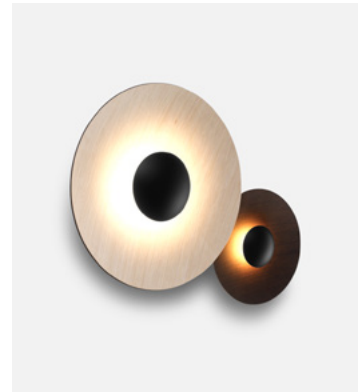

Canopy color: Black
Wire installation: Hardwired

Ginger, 2016

91