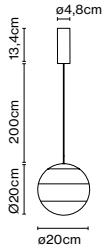

Dipping Light 20

Code	Finish	Price
A691-260	White	408 €
A691-261	Blue	408 €
A691-262	Green	408 €
A691-263	Amber	408 €
A691-264	Pink	408 €

Materials
Diffuser: Brilliant white blown glass globe with layered paint
Cover: Polycarbonate
Canopy: Metal

Dimmable: Yes
Integrated dimmer: No
Dimming protocols: Phase cut (Triac)
Casambi

Product type: Pendant
Light source: LED SMD 350mA 4,05W 2700K CRI90 463lm
Luminaire: 220 - 240 VAC TRIAC 5,72W 231lm
Weight: Net 1,3 kg – Gross 1,9 kg
Package: 33 x 26 x 26 cm – 1,9 kg Vol – 0,02 m³
LED included