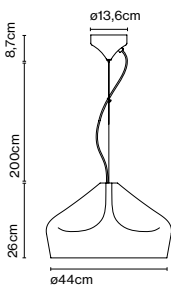

Pleat Box 47

Code	Finish	Price
A636-406-3535	White - White	880 €
A636-406-3549	White - Gold	1350 €
A636-406-3835	Grey - White	880 €
A636-406-3849	Grey - Gold	*1350 €
A636-406-4135	Terracotta - White	880 €
A636-406-4149	Terracotta - Gold	*1350 €
A636-406-3935	Black - White	*880 €
A636-406-3949	Black - Gold	1350 €
A636-406-4735	Brown - White	*880 €
A636-406-4749	Brown - Gold	*1350 €
A636-406-4235	Ocher - White (NEW)	880 €
A636-406-4535	Dark Green - White (NEW)	880 €
A636-406-4549	Dark Green - Gold (NEW)	1350 €

Materials
Shade: Ceramic with the inner part in brilliant white enamel or gold
Canopy: Ceramic
Cord: Fabric

Product type: Pendant
Light source: E27 LED Standard 8W
Weight: Net 4,6 kg – Gross 6 kg
Package: 57 x 57 x 36 cm – 6 kg Vol – 0,1 m³