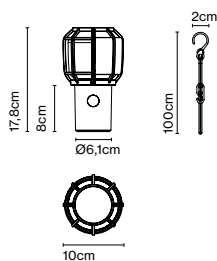

Chispa

Code	Finish	Price
A703-001	● Black (RAL 9004)	153 €
A703-002	● Blue (RAL DESIGN 230 20 20)	153 €
A703-003	● Green (RAL 6009)	153 €
A703-004	● Orange (RAL 2010)	153 €

Materials
Base: Polycarbonate
Diffuser: Opal Polyethylene
Accessory: Black cord, metal piece

Dimmable: Yes
Integrated dimmer: Yes
Dimmer Type: 3 positions dimmer

Product type: Table / Portable
Light source: LED SMD 0,7A 2,7W 2700K CRI90 216lm
Luminaire: in 5 Vdc 1,5A 110lm
Weight: Net 0,5 kg – Gross 0,8 kg
Package: 14 x 14 x 28 cm – 0,8 kg Vol – 0,005 m³ (1u)
30 x 30 x 24 cm – 3,2 kg Vol – 0,02 m³ (4u)

Product notes: Multiple order of 4 units
Charging cable included (USB to USB-C). Power adapter not included.
LED included