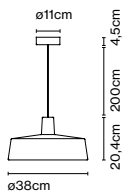

Soho 38 IP44 LED

Code	Finish	Price
A631-220	● White	598 €
A631-221	● Stone grey	598 €
A631-222	● Black	598 €
A631-223	● Sand	*598 €
A631-224	● Sky blue	*598 €

Materials: Shade: Rotary moulded polyethylene
Diffuser: Methacrylate opal

Dimmable: Yes
Integrated dimmer: No
Dimming protocols: Phase cut (Triac)
Casambi

Product type: Pendant
Light source: LED SMD 700mA 13,35W 2700K CRI80 1848lm
Luminaire: 220 - 240 VAC TRIAC 15,94W 1051lm
Weight: Net 2,7 kg – Gross 3,6 kg
Package: 44 x 45 x 25 cm – 3,6 kg Vol – 0,05 m³
LED included