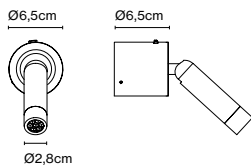

Ledtube A

Code	Finish	Price
A622-170-17-27K	● Aluminium	244 €
A622-170-18-27K	● Bronze	325 €
A622-170-35-27K	● Matt white (RAL 9010)	244 €
A622-170-39-27K	● Matt black (RAL 9005)	244 €

Materials
Structure: Injected aluminium

Dimmable: No

Product type: Wall / Ceiling
Light source: LED SMD 700mA 2,1W 2700K CRI80 226,5lm
Luminaire: 100 - 240 VAC 4,25W 131lm
Weight: Net 0,46 kg – Gross 0,56 kg
Package: 21 x 12 x 9 cm – 0,3 kg Vol – 0,002 m³
Product notes: Lens at 25° with a honeycomb grill to avoid glare.
Integrated switch
LED included

CE

ERC

UK
CA

Wire installation: Hardwired
Switch location: Structure