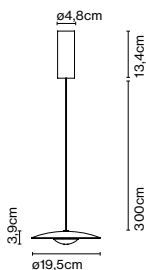

Materials

Diffuser: Pressed wood or brushed aluminium

Dissipater: Aluminium

Dimmable: Yes

Integrated dimmer: No

Dimming protocols: Phase cut (Triac)

Product type: Pendant

Light source: LED SMD 350mA 4,05W 2700K CRI90 463lm

Luminaire: 220 - 240 VAC TRIAC 5,72W 161lm

Weight: Net 0,6 kg – Gross 0,8 kg

Package: 23 x 21 x 10 cm – 0,8 kg Vol – 0,01 m³

Dimmable

CE

ERC

UK

□

Cable length: 3 m

Wire installation: Hardwired

Color cord: Black

Canopy color: Black