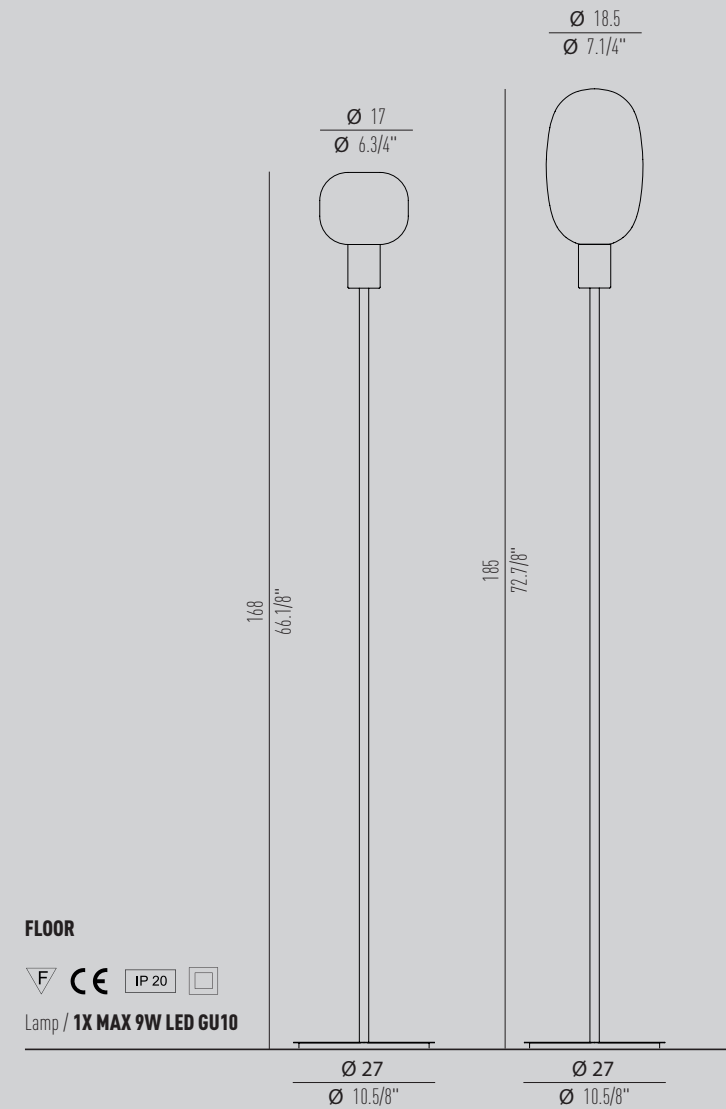

ALBA

collection

STRUCTURE / MONTATURA

- brushed platinum / platino spazzolato
- brushed gold / oro spazzolato
- brushed brunished / brunito spazzolato
- black / nero RAL 9005

GLASS / VETRO

- amber / ambra
- smoky grey / fumè
- white / bianco