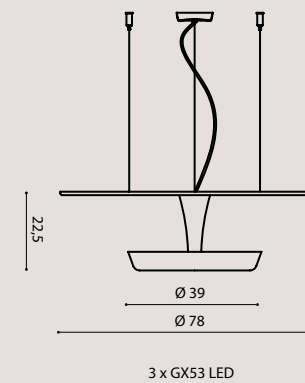

DRILL SO 80 **€ 1.741,00**
SODRI80L white/ bianco