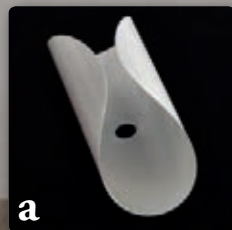

CONCERTO

design Brian Rasmussen

[En] > Vintage style lamp collection, composed of curved aluminium and PMMA elements. Each element contains an E14 bulb that creates a reflected and indirect light. The light inside each curved element, in refraction with the external part of the same, produces a singular light-dark effect. The collection includes: the Suspension & the applique 1L .

[It] > Lampada di sapore vintage, composta da elementi in alluminio e PMMA curvi. Ogni elemento ospita una lampadina E14 con cupola argentata che crea una luce riflessa e indiretta. La luce all'interno di ogni elemento curvo, in rifrazione con la parte esterna dello stesso, produce un singolare effetto chiaro-scuro. La collezione prevede: la Sospensione e l'applique 1L.

white metal RAL 9010/
metallo bianco RAL 9010

metal gold finish/
metallo finitura oro

opal PMMA /
PMMA opalino

transparent PMMA
with white screenprinting/
PMMA trasparente con
serigrafia bianca

VAT excluded/ IVA esclusa

CONCERTO 35 AP1L € 167,00

with cable/ con cavo

CONAP1BBC (a)
CONAP1BO (b)
CONAP1BOPA (c)
CONAP1BTRA (d)

CONCERTO 35 AP1L € 167,00

CONAP1BC (a)
CONAP1O (b)
CONAP1OPA (c)
CONAP1TRA (d)

CONCERTO 35 SO 6L € 567,00

CONSO6BC (a)
CONSO6O (b)
CONSO6OPA (c)
CONSO6TRA (d)

6 x E14 SUITABLE FOR LED LAMPS
+ 1 x GX53 / double light emission

material

metal structure &
diffusers in metal
or PMMA
struttura in metallo e
diffusori in metallo
o PMMA

symbols