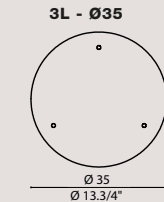

2L - 50x25	3L - Ø35	6L - Ø58	3L - 110
white/bianco RAL 9010	COMPORE50BC € 109,00	COMPOD35BC € 189,00	COMPOD60BC € 300,00	COMPOL3LBC € 216,00
brushed gold/ oro spazzolato	COMPORE50OS € 226,00	COMPOD35OS € 383,00	COMPOD60OS € 609,00	COMPOL3LOS € 409,00

colors