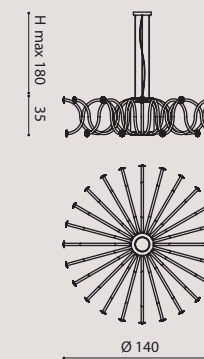

TIVOLI SO 140

- **SOTIV140111 (a) € 2.035,00**
- **SOTIV140211 (b) € 2.035,00**
- **SOTIV140213 (c) € 2.035,00**
- **SOTIV140231 (d) € 2.606,00**
- **SOTIV140233 (e) € 2.606,00**