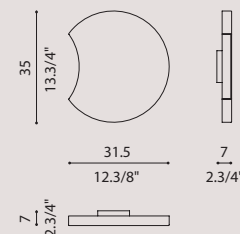

LUNARDA AP 35 € 288,00

LUNAP35BC
white/ bianco
LUNAP35NE
black/ nero
LUNAP35O
gold finish/ finitura oro

3 x G9 SUITABLE FOR LED LAMPS