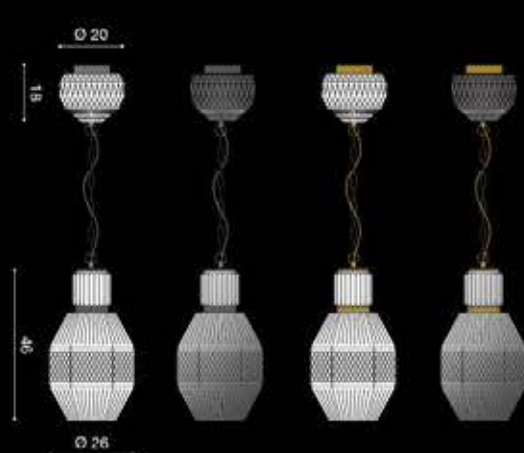

15 € 770,00

OMGSO 15NSBC   OMGSO 15NSCR   OMGSO 15OSBC   OMGSO 15OSCR