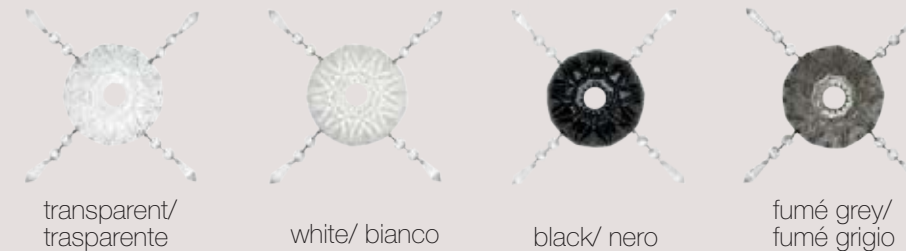

colors

material

Metal and glass
Metallo e vetro

symbols