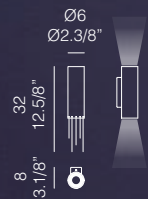

ECLAPTUB
Bronze / Bronzo € 201,00

ECLAPTUBNE
Black / Nero € 201,00

ECLAPTUBO
Brushed gold / Oro spazzolato € 230,00

2 x GU10
suitable for led lamps

ADA CE IP 20