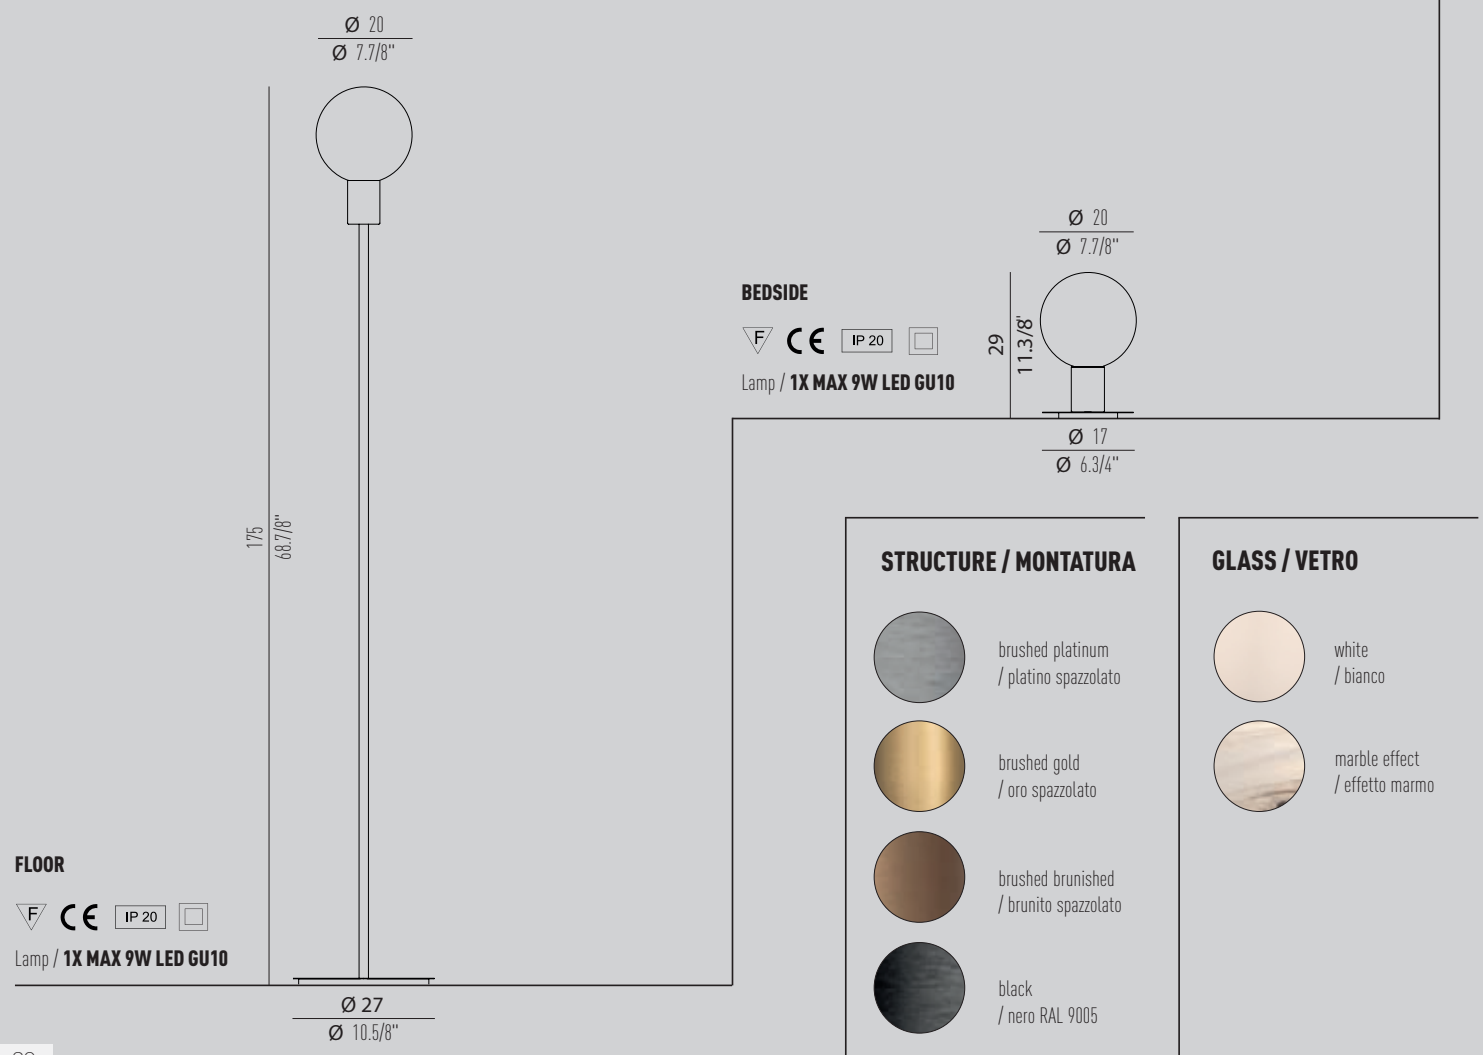

CANOVA

collection