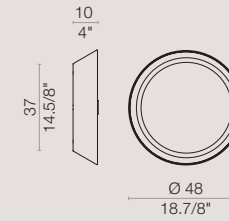

DROP MIRROR wall

design Brian Rasmussen

[En] > The DROP MIRROR version replaces the silkscreened glass plate with a mirror.
The mirror has a sandblasted band which is illuminated from behind.
The lamp also illuminates laterally through the prismatic PMMA structure.

[It] > La versione DROP MIRROR sostituisce la lastra in vetro serigrafato con uno specchio. Lo specchio ha un bordo sabbato che lascia passare l'illuminazione retrostante.
La lampada si illumina anche lateralmente attraverso la struttura in PMMA prismatica.

VAT excluded/ IVA esclusa

AP 45 € 525,00

APDROP45MIR
Detail: chrome/ particolare cromo

AP 60 € 585,00

APDROP60MIR
Detail: chrome/ particolare cromo

ON

OFF

[En] > Flat mirror glass front diffuser, with sandblasted decor
Prismatic thermoformed PMMA side diffuser.

[It] > Diffusore frontale in vetro specchio con decoro sabbato. Diffusore laterale in PMMA prismatico termoformato.

material

Mirror Glass and PMMA
Vetro specchio e PMMA

equipment *

AP 45
6 x E27 suitable for LED

AP 60
6 x E27 suitable for LED

symbols

[En] > For installation in bathrooms, respect the safety distances based on current legislation.

[It] > Per installazione nei bagni rispettare le distanze di sicurezza in base alla vigente normativa.

* 6 x E27 LED INCLUDED.