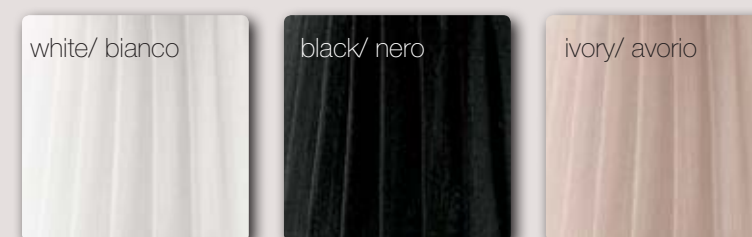

colors

material

Metal and lampshade in plissé
Metallo e paralume in plissé

symbols