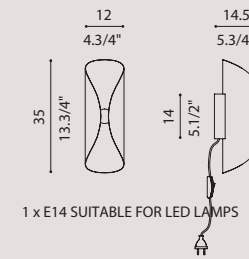

CONCERTO 35 AP1L € 167,00

with cable/ con cavo

CONAP1BBC (a)
CONAP1BO (b)
CONAP1BOPA (c)
CONAP1BTRA (d)

CONCERTO 35 AP1L € 167,00

CONAP1BC (a)
CONAP1O (b)
CONAP1OPA (c)
CONAP1TRA (d)