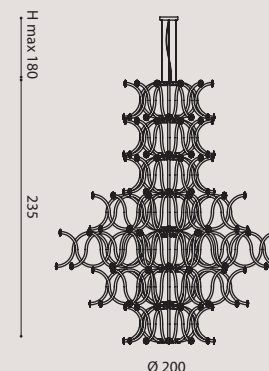

21 x E27 SUITABLE FOR LED LAMPS
+
1 x 15W LED 3000°K

material

metal structure,
crystal arms &
PMMA flowers

struttura in metallo,
bracci in cristallo e
fiori in PMMA

symbols

VENEZIA

design Diego Chilò

[En] > A homage to the city of the excellence of blown glass. Each element represents an area (sestiere) of Venice.