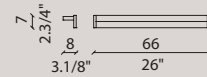

5W LED 3000K 720lm ADA

FRAME AP 60 € 334,00

- **APFRA600S**
  gold/ oro
- **APFRA60CS**
  platinum/ platino
- **APFRA60NE**
  black/ nero
- **APFRA60BCL**
  white/ bianco
- **APFRA60TOL**
  dove / tortora