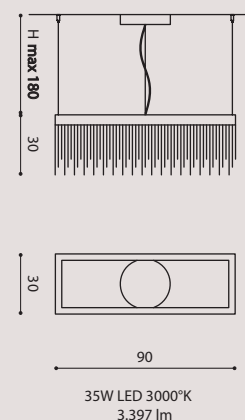

ECLISSE SO RE 90x30

ECLSOORE90 € 1.720,00

bronze/ bronzo

ECLSOORE90NE € 1.720,00

black/ nero

ECLSOORE900 € 1.781,00

brushed gold/ oro spazzolato