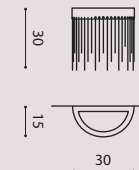

ECLISSE AP

- **ECLAP30** € 513,00
  bronze/ bronzo
- **ECLAP30NE** € 513,00
  black/ nero
- **ECLAP300** € 549,00
  brushed gold/ oro spazzolato

7W LED 3000°K
695 lm

ECLISSE COMPO Ø100

- **ECLSO100C** € 3.202,00
  bronze/ bronzo
- **ECLSO100CNE** € 3.202,00
  black/ nero
- **ECLSO100CO** € 3.323,00
  brushed gold/ oro spazzolato