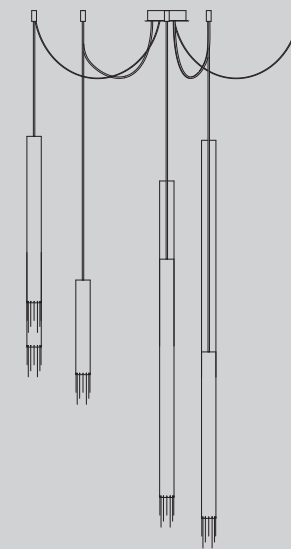

Ø18
Ø7.1/8"

CANOPY / ROSONE
COMPO9LBC
White Canopy /
Rosone Bianco
RAL 9010

€ 194,00

SO COMPO 9L

3x **ECLSOTUB40X**
Bronze / Bronzo € 231,00

3x **ECLSOTUB40NEX**
Black / Nero € 231,00

3x **ECLSOTUB40OX**
Brushed gold
/ Oro spazzolato € 261,00

SO COMPO 9L

3x **ECLSOTUB70X**
Bronze / Bronzo € 275,00

3x **ECLSOTUB70NEX**
Black / Nero € 275,00

3x **ECLSOTUB70OX**
Brushed gold
/ Oro spazzolato € 318,00

SO COMPO 9L

3x **ECLSOTUB110X**
Bronze / Bronzo € 326,00

3x **ECLSOTUB110NEX**
Black / Nero € 326,00

3x **ECLSOTUB110OX**
Brushed gold
/ Oro spazzolato € 398,00

SO COMPO 9L

9 x GU10 suitable for led lamps
▽ CE IP 20