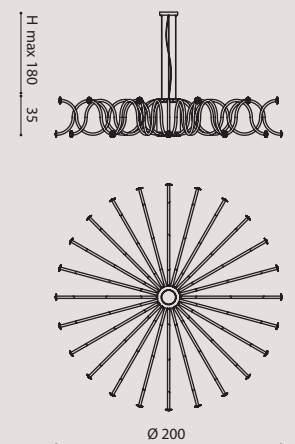

3 x E27 SUITABLE FOR LED LAMPS
+
1 x 15W LED 3000°K

arm: crystal
flower: clear PMMA/
braccio: cristallo
fiore: PMMA trasparente

chrome structure/
struttura cromo

arm: crystal
flower: clear PMMA/
braccio: cristallo
fiore: PMMA trasparente