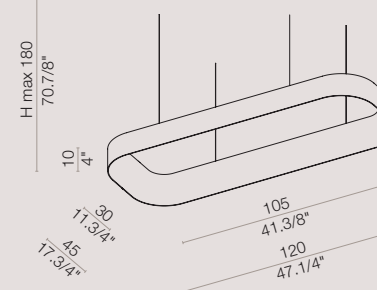

IS RE SO 120 € 1.0230,00

ISSORE120BCL white/ bianco
ISSORE120TOL dove/ tortora
ISSORE120MAL brown/ marrone
ISSORE120BXL bordeaux