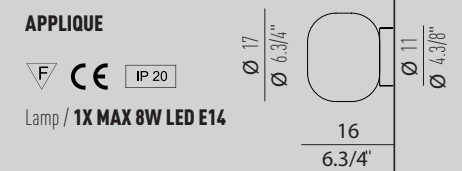

ALBA

collection

STRUCTURE / MONTATURA

- brushed platinum / platino spazzolato
- brushed gold / oro spazzolato
- brushed brunished / brunito spazzolato
- black / nero RAL 9005

GLASS / VETRO

- amber / ambra
- smoky grey / fumè
- white / bianco