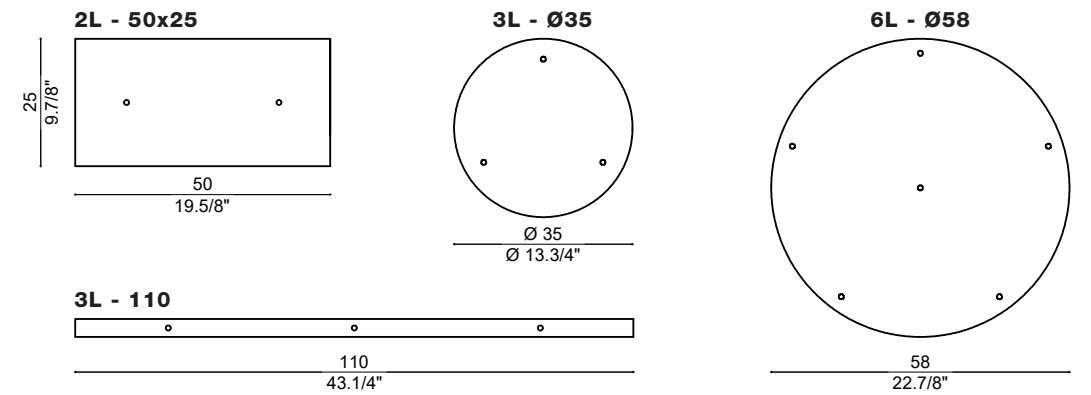

2L - 50x25	3L - Ø35	6L - Ø58	3L - 110
bianco RAL 9010	COMPORE50BC	COMPOD35BC	COMPOD60BC	COMPOL3LBC
	€ 109,00	€ 189,00	€ 300,00	€ 216,00

ON REQUEST/ SU RICHIESTA				
oro spazzolato*	COMPORE50OS	COMPOD35OS	COMPOD60OS	COMPOL3LOS
brunito spazzolato*	COMPORE50BS	COMPOD35BS	COMPOD60BS	COMPOL3LBS
platino spazzolato*	COMPORE50PS	COMPOD35PS	COMPOD60PS	COMPOL3LPS
nero RAL 9005*	COMPORE50NE	COMPOD35NE	COMPOD60NE	COMPOL3LNE
	€ 226,00	€ 383,00	€ 609,00	€ 409,00

* only cover disc colored - ceiling box always white RAL 9010/ solo disco di copertura in tinta - scatola a soffitto sempre bianco RAL 9010

NB: Standard cable length 200 cm/ Lunghezza cavo standard 200 cm