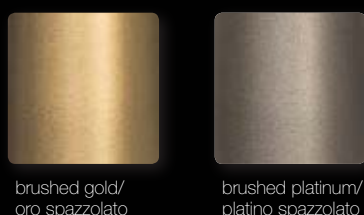

colours

- **01** 1 x E27 suitable for LED
- **02** 1 x E27 suitable for LED
- **03** 1 x E27 suitable for LED
- **04** 1 x E27 suitable for LED
- **05** 1 x E27 suitable for LED
- **06** 1 x E27 suitable for LED
- **09** 1 x E27 suitable for LED
- **10** 1 x E27 suitable for LED
- **11** 1 x E27 suitable for LED
  + 1 x E14 suitable for LED
- **14** 1 x E27 suitable for LED
  + 1 x E14 suitable for LED
- **15** 1 x E27 suitable for LED
  + 1 x E14 suitable for LED
- **16** 1 x E27 suitable for LED
  + 1 x E14 suitable for LED
- **19** 1 x E27 suitable for LED
  + 1 x E14 suitable for LED
- **20** 1 x E27 suitable for LED
  + 1 x E14 suitable for LED
- **21** 1 x E27 suitable for LED
  + 2 x E14 suitable for LED
- **24** 1 x E27 suitable for LED
  + 2 x E14 suitable for LED
- **25** 1 x E27 suitable for LED
  + 2 x E14 suitable for LED
- **30** 1 x E27 suitable for LED
- **40** 1 x E27 suitable for LED
- **50** 1 x E27 suitable for LED
- **60** 1 x E14 suitable for LED
- **70** 1 x E14 suitable for LED
- **80** 1 x E14 suitable for LED

30 € 472,00 OMGSO 30NSBC OMGSO 30NSCR OMGSO 30OSBC OMGSO 30OSCR 33 Ø 26	40 € 472,00 OMGSO 40NSBC OMGSO 40NSCR OMGSO 40OSBC OMGSO 40OSCR 38 Ø 21.5	50 € 419,00 OMGSO 50NSBC OMGSO 50NSCR OMGSO 50OSBC OOMGSO 50OSCR 42 Ø 26	02 € 340,00 OMGPL 02NSBC OMGPL 02NSCR OMGPL 02OSBC OMGPL 02OSCR 43 Ø 12.5	04 € 472,00 OMGPL 04NSBC OMGPL 04NSCR OMGPL 04OSBC OMGPL 04OSCR 45 Ø 21.5

60 € 309,00 OMGSO 60NSBC OMGSO 60NSCR OMGSO 60OSBC OMGSO 60OSCR 15 Ø 20	70 € 334,00 OMGSO 70NSBC OMGSO 70NSCR OMGSO 70OSBC OMGSO 70OSCR 31	80 € 298,00 € 341,00 OMGSO 80NSBC OMGSO 80NSCR OMGSO 80OSBC OMGSO 80OSCR OMGSO 80NSFO OMGSO 80OSFO 27	01 € 413,00 OMGPL 01NSBC OMGPL 01NSCR OMGPL 01OSBC OMGPL 01OSCR 37 Ø 28	03 € 319,00 OMGPL 03NSBC OMGPL 03NSCR OMGPL 03OSBC OMGPL 03OSCR 25 Ø 20	05 € 472,00 OMGPL 05NSBC OMGPL 05NSCR OMGPL 05OSBC OMGPL 05OSCR 45 Ø 26