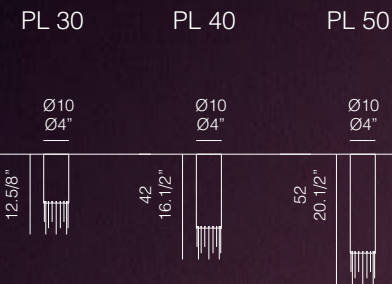

1 x E27
suitable for led lamps

CE IP 20