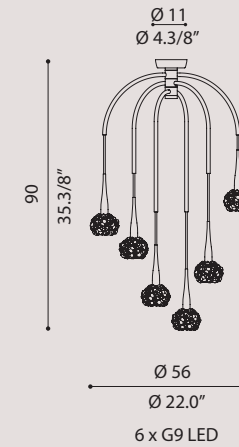

6 x G9 LED

GHALIA SO 6L € 2.033,00
GHASO6L