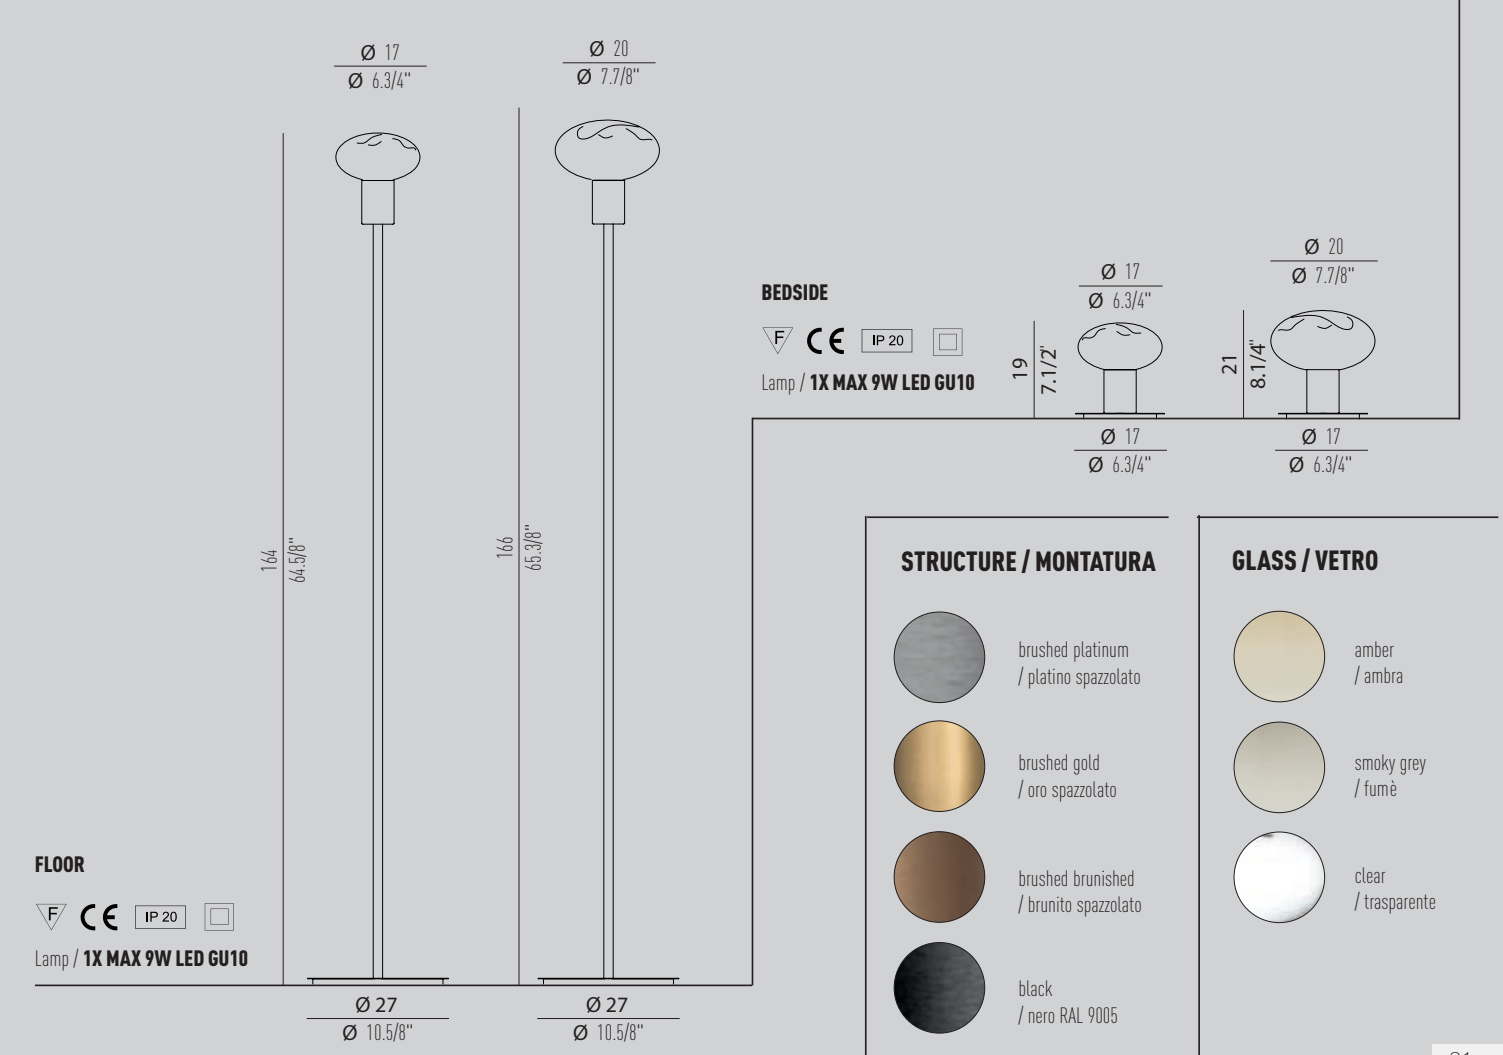

ROSÉE

collection