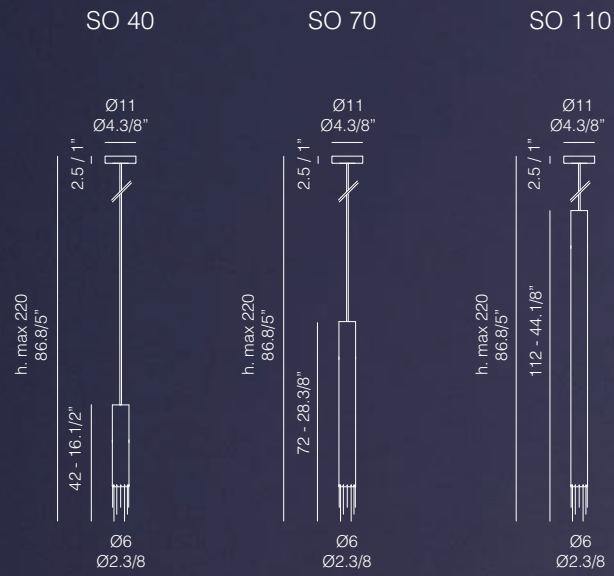

ECLISSE tube

design Brian Rasmussen

1 x GU10
suitable for led lamps

CE IP 20

AP

ECLAPTUB
Bronze / Bronzo € 201,00

ECLAPTUBNE
Black / Nero € 201,00

ECLAPTUBO
Brushed gold / Oro spazzolato € 230,00

2 x GU10
suitable for led lamps

ADA CE IP 20