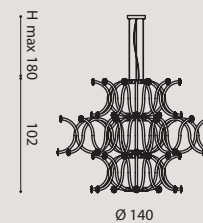

TIVOLI SO COMPO 2

- **SOTIVCO2111 (a) € 5.152,00**
- **SOTIVCO2211 (b) € 5.152,00**
- **SOTIVCO2213 (c) € 5.152,00**
- **SOTIVCO2231 (d) € 6.241,00**
- **SOTIVCO2233 (e) € 6.241,00**

9 x E27 SUITABLE FOR LED LAMPS
+
1 x 15W LED 3000°K