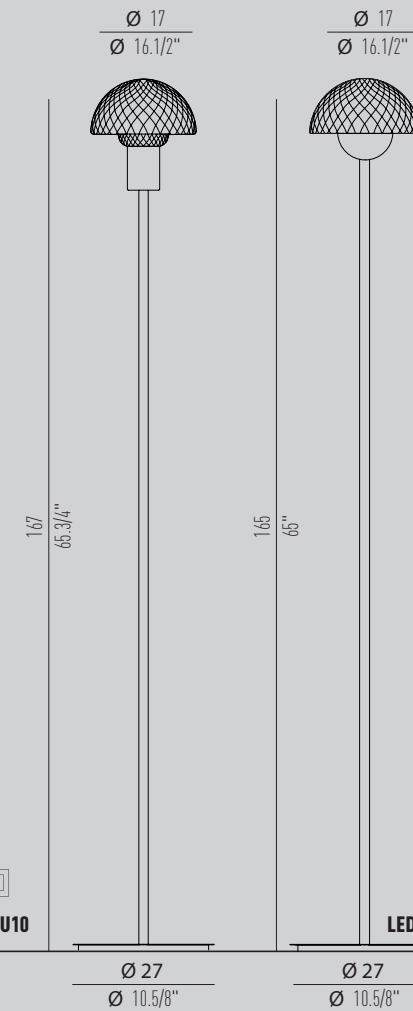

BALL MINI

collection