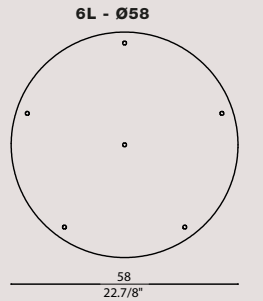

2L - 50x25	3L - Ø35	6L - Ø58	3L - 110
white/bianco RAL 9010	COMPORE50BC € 109,00	COMPOD35BC € 189,00	COMPOD60BC € 300,00	COMPOL3LBC € 216,00
brushed gold/ oro spazzolato	COMPORE50OS € 226,00	COMPOD35OS € 383,00	COMPOD60OS € 609,00	COMPOL3LOS € 409,00

colors

brushed gold/
oro spazzolato

on demand/
su richiesta

brushed platinum/
platino spazzolato

GHALIA RECESSED

HOLE Ø70 mm - FORO Ø70 mm

material

metal structure
and glass

struttura in metallo
e vetro

symbols

IP 20