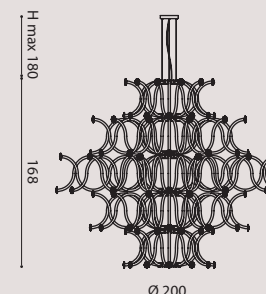

TIVOLI SO COMPO 3

- **PLTIVCO3111 (a) € 9.505,00**
- **PLTIVCO3211 (b) € 9.505,00**
- **PLTIVCO3213 (c) € 9.505,00**
- **PLTIVCO3231 (d) € 11.963,00**
- **PLTIVCO3233 (e) € 11.963,00**

15 x E27 SUITABLE FOR LED LAMPS
+
1 x 15W LED 3000°K

TIVOLI SO COMPO 4

- **SOTIVCO4111 (a) € 11.032,00**
- **SOTIVCO4211 (b) € 11.032,00**
- **SOTIVCO4213 (c) € 11.032,00**
- **SOTIVCO4231 (d) € 12.846,00**
- **SOTIVCO4233 (e) € 12.846,00**