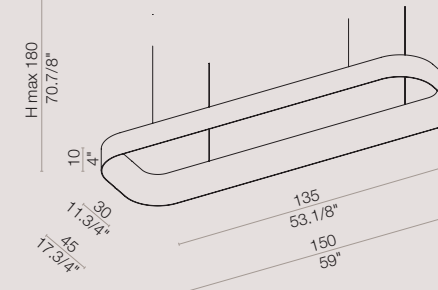

IS RE SO 150 € 1.208,00

ISSORE150BCL white/ bianco
ISSORE150TOL dove/ tortora
ISSORE150MAL brown/ marrone
ISSORE150BXL bordeaux