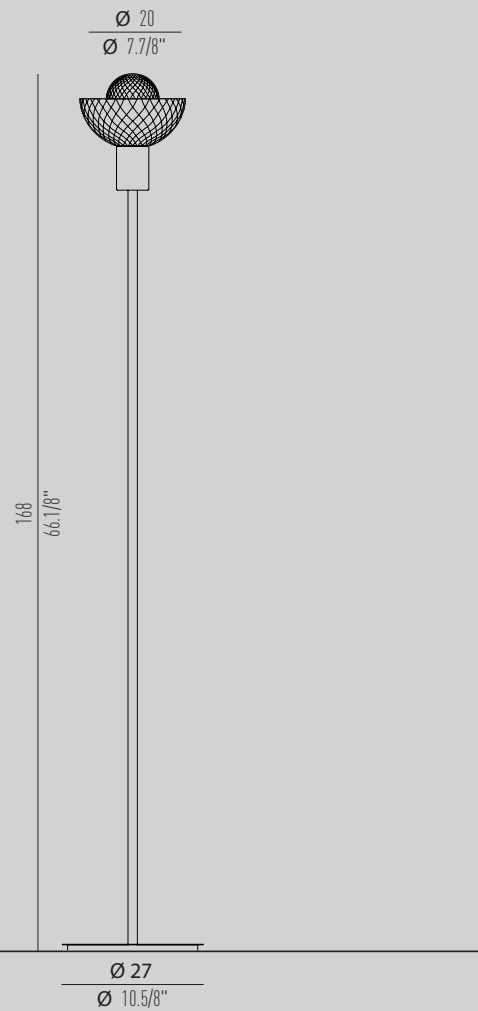

BALL

collection

STRUCTURE / MONTATURA

- brushed platinum / platino spazzolato
- brushed gold / oro spazzolato
- brushed brunished / brunito spazzolato
- black / nero RAL 9005

GLASS / VETRO

- white / bianco
- clear / trasparente