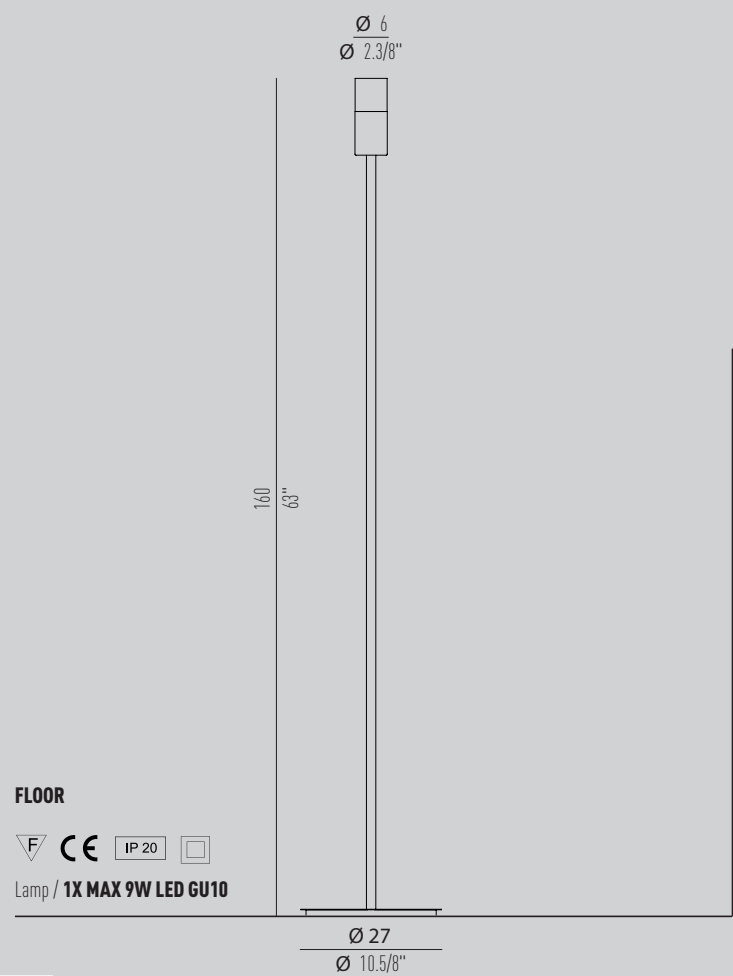

STRUCTURE / MONTATURA

- brushed platinum / platino spazzolato
- brushed gold / oro spazzolato
- brushed brunished / brunito spazzolato
- black / nero RAL 9005

GLASS / VETRO

- strike
- wave