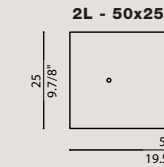

2L - 50x25	3L - Ø35	6L - Ø58	3L - 110
white/bianco RAL 9010	COMPORE50BC € 109,00	COMPOD35BC € 189,00	COMPOD60BC € 300,00	COMPOL3LBC € 216,00
brushed gold/ oro spazzolato	COMPORE50OS € 226,00	COMPOD35OS € 383,00	COMPOD60OS € 609,00	COMPOL3LOS € 409,00

colors