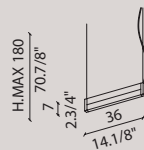

77W LED 3000K 11520lm

FRAME SO 30L € 217,00

- **SOFRA300S**
  gold/ oro
- **SOFRA30CS**
  platinum/ platino
- **SOFRA30NE**
  black/ nero
- **SOFRA30BCL**
  white/ bianco
- **SOFRA30TOL**
  dove / tortora