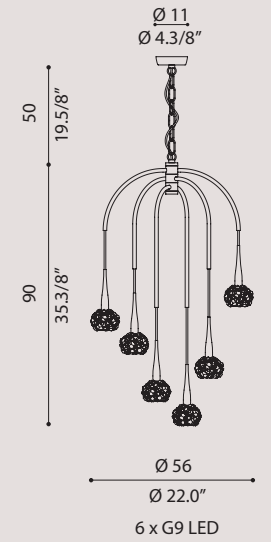

6 x G9 LED

Ceiling canopies for compositions/ rosconi a soffitto per composizioni