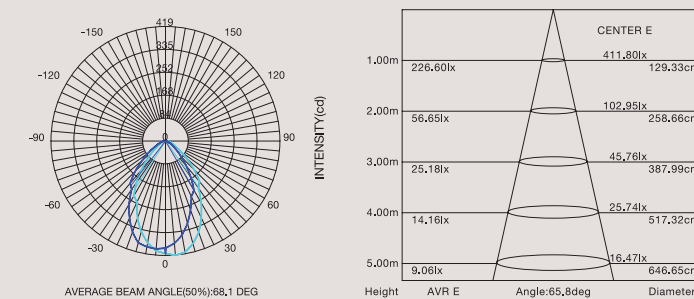

photometric test SO