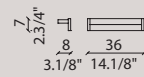

FRAME

VAT excluded / IVA esclusa

FRAME AP 30 € 217,00

- **APFRA300S**
  gold/ oro
- **APFRA30CS**
  platinum/ platino
- **APFRA30NE**
  black/ nero
- **APFRA30BCL**
  white/ bianco
- **APFRA30TOL**
  dove / tortora