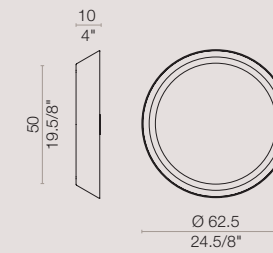

VAT excluded/ IVA esclusa

AP 45 € 525,00

APDROP45MIR
Detail: chrome/ particolare cromo

AP 60 € 585,00

APDROP60MIR
Detail: chrome/ particolare cromo

ON

OFF

[En] > Flat mirror glass front diffuser, with sandblasted decor
Prismatic thermoformed PMMA side diffuser.