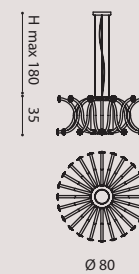

TIVOLI SO 80

- **SOTIV80111 (a) € 1.681,00**
- **SOTIV80211 (b) € 1.681,00**
- **SOTIV80213 (c) € 1.681,00**
- **SOTIV80231 (d) € 1.940,00**
- **SOTIV80233 (e) € 1.940,00**