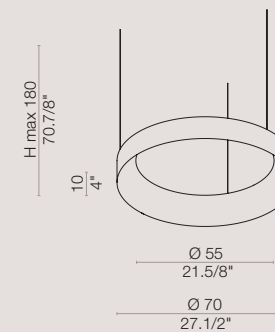

VAT excluded/ IVA esclusa

IS CY SO 50 € 629,00

ISSOCY50BCL white/ bianco
ISSOCY50TOL dove/ tortora
ISSOCY50MAL brown/ marrone
ISSOCY50BXL bordeaux

IS CY SO 70 € 762,00

ISSOCY70BCL white/ bianco
ISSOCY70TOL dove/ tortora
ISSOCY70MAL brown/ marrone
ISSOCY70BXL bordeaux