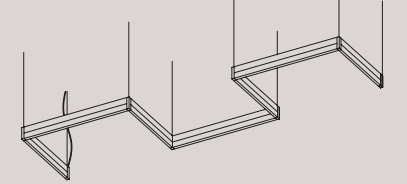

48W LED 3000K 7200lm

COMPO 30x30 € 608,00

- **SOFRA30300S**
  gold/ oro
- **SOFRA3030CS**
  platinum/ platino
- **SOFRA3030NE**
  black/ nero
- **SOFRA3030BCL**
  white/ bianco
- **SOFRA3030TOL**
  dove / tortora

19W LED 3000K 2880lm

COMPO 30x60 € 861,00

- **SOFRA30600S**
  gold/ oro
- **SOFRA3060CS**
  platinum/ platino
- **SOFRA3060NE**
  black/ nero
- **SOFRA3060BCL**
  white/ bianco
- **SOFRA3060TOL**
  dove / tortora

29W LED 3000K 4320lm

COMPO 30x90 € 1.103,00

- **SOFRA30900S**
  gold/ oro
- **SOFRA3090CS**
  platinum/ platino
- **SOFRA3090NE**
  black/ nero
- **SOFRA3090BCL**
  white/ bianco
- **SOFRA3090TOL**
  dove / tortora