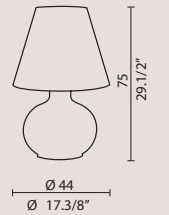

1 x E27 LED +
2 x E14 LED

SPARE PARTS: glass shade/ RICAMBI: paralume in vetro

VTCANDLT35P € 147,00