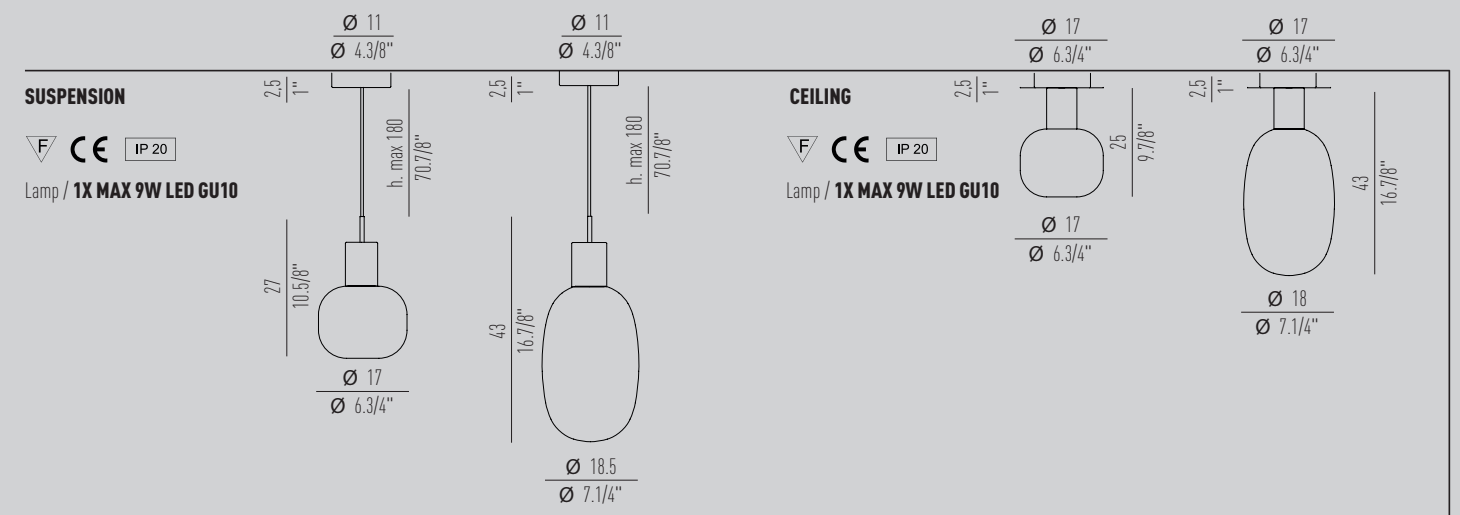

GLACE

collection

STRUCTURE / MONTATURA

- brushed platinum / platino spazzolato
- brushed gold / oro spazzolato
- brushed brunished / brunito spazzolato
- black / nero RAL 9005

GLASS / VETRO

- strike
- wave

ALBA

collection

STRUCTURE / MONTATURA

- brushed platinum / platino spazzolato
- brushed gold / oro spazzolato
- brushed brunished / brunito spazzolato
- black / nero RAL 9005

GLASS / VETRO

- amber / ambra
- smoky grey / fumè
- white / bianco