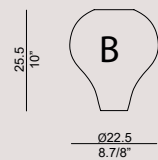

CANNAREGIO

1	VTBCR	Crystal, cristallo	€ 350,00
2	VTBRO	Pink, rosa	€ 350,00
<i>On demand/ su richiesta</i>			
3	VTBAR	Chrome, cromo	€ 420,00
4	VTBORO	Gold, oro	€ 420,00
5	VTBRA	Copper, rame	€ 420,00