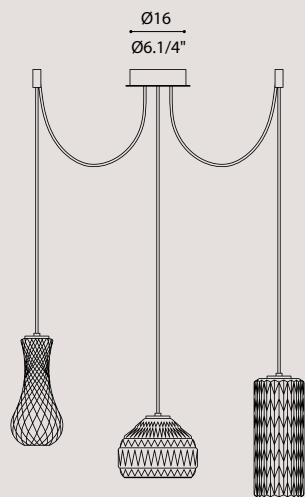

OMG SO COMPO 3L

(a) structure brushed platinum & clear glass / montatura platino spazzolato & vetro cristallo	(a) structure brushed platinum & white glass / montatura platino spazzolato & vetro bianco	(a) structure brushed platinum & gold leaf glass / montatura platino spazzolato & vetro foglia d'oro
(b) structure brushed gold & clear glass / montatura oro spazzolato & vetro cristallo	(b) structure brushed gold & white glass / montatura oro spazzolato & vetro bianco	(b) structure brushed gold & gold leaf glass / montatura oro spazzolato & vetro foglia d'oro

Composizione / Composition

1x COMPO3LBC 124,00 € white RAL 9010 canopy/ rosone bianco RAL 9010	1x OMG60CNSCR (a) 195,00 € OMG60COSCR (b) OMG60CNSBC (c) OMG60COSBC (d)
1x OMG70CNSCR (a) 219,00 € OMG70COSCR (b) OMG70CNSBC (c) OMG70COSBC (d)	1x OMG80CNSCR (a) 184,00 € OMG80COSCR (b) OMG80CNSBC (c) OMG80COSBC (d) OMG80CNSFO (e) 282,00 € OMG80COSFO (f)

3 x E14 SUITABLE FOR LED LAMPS