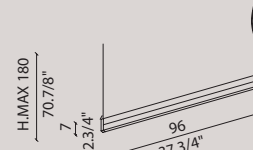

10W LED 3000K 1440lm

FRAME SO 90L € 452,00

- **SOFRA900S**
  gold/ oro
- **SOFRA90CS**
  platinum/ platino
- **SOFRA90NE**
  black/ nero
- **SOFRA90BCL**
  white/ bianco
- **SOFRA90TOL**
  dove / tortora