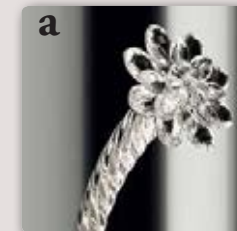

3 x E27 SUITABLE FOR LED LAMPS
+
1 x 15W LED 3000°K

arm: crystal
flower: clear PMMA/
braccio: cristallo
fiore: PMMA trasparente

chrome structure/
struttura cromo

arm: crystal
flower: clear PMMA/
braccio: cristallo
fiore: PMMA trasparente