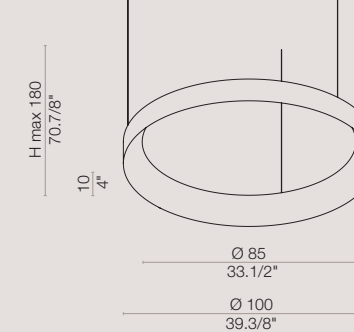

IS CY SO 100 € 1.065,00

ISSOCY100BCL white/ bianco
ISSOCY100TOL dove/ tortora
ISSOCY100MAL brown/ marrone
ISSOCY100BXL bordeaux