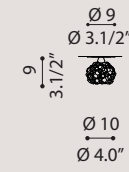

GHALIA IN 1L € 130,00
GHAIN1L

1 x G9 LED