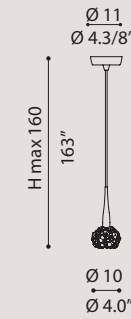

1 x G9 LED

GHALIA PL 6L € 1.997,00
GHAPL6