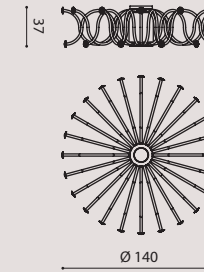

TIVOLI PL 140

- **PLTIV140111 (a) € 2.035,00**
- **PLTIV140211 (b) € 2.035,00**
- **PLTIV140213 (c) € 2.035,00**
- **PLTIV140231 (d) € 2.606,00**
- **PLTIV140233 (e) € 2.606,00**