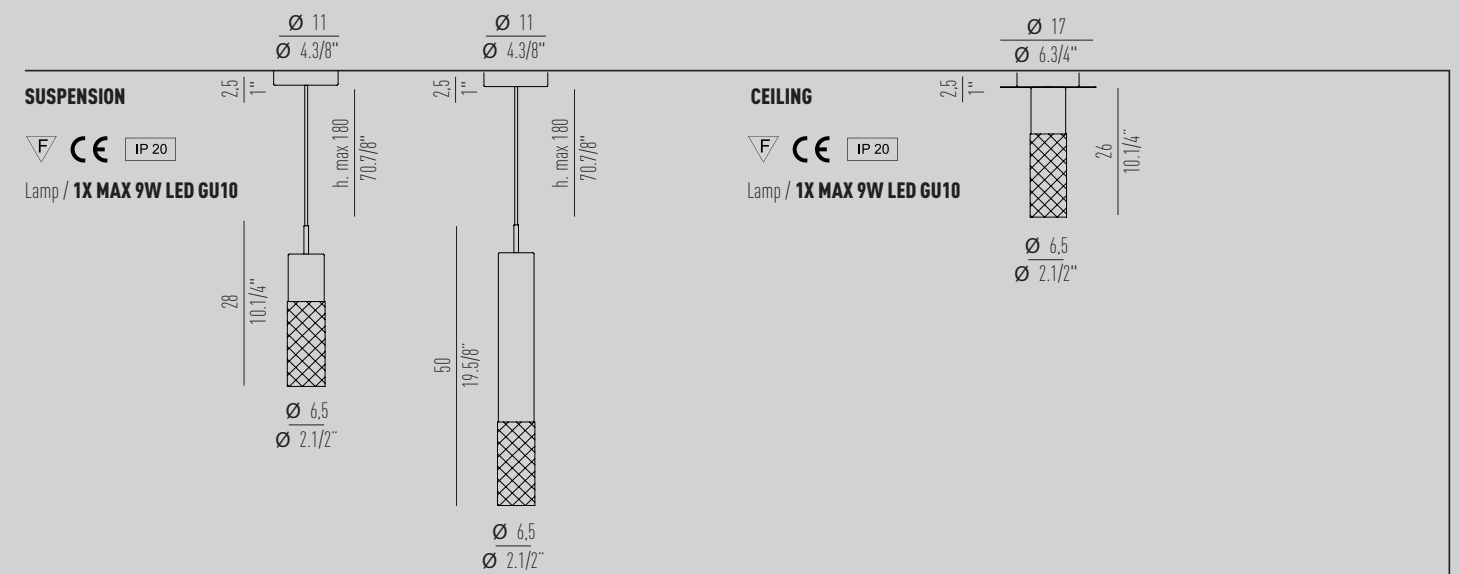

choose & TURN

AVVITA la tua **LAMPADA**

codes, prices
& measures
/ codici, prezzi
& misure

TORCELLO

collection