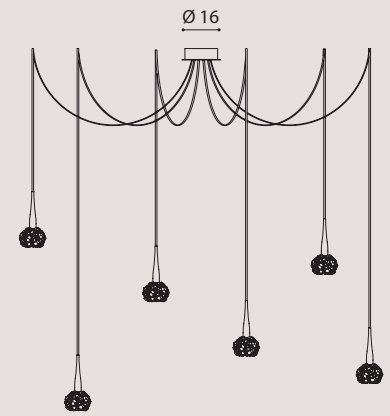

3 x G9 LED

GHALIA SO COMPO 6L

6 x G9 LED

Composizione / Composition

1x					
COMPO3LBC	124,00 €				
white RAL 9010 canopy/ rosone bianco RAL 9010		+	3x		218,00 €
COMPO3LOS	218,00 €			GHAS01LX	
brushed gold canopy/ rosone oro spazzolato*					

Composizione / Composition

1x					
COMPO6LBC	153,00 €				
white RAL 9010 canopy/ rosone bianco RAL 9010		+	6x		218,00 €
COMPO6LOS	244,00 €			GHAS01LX	
brushed gold canopy/ rosone oro spazzolato*