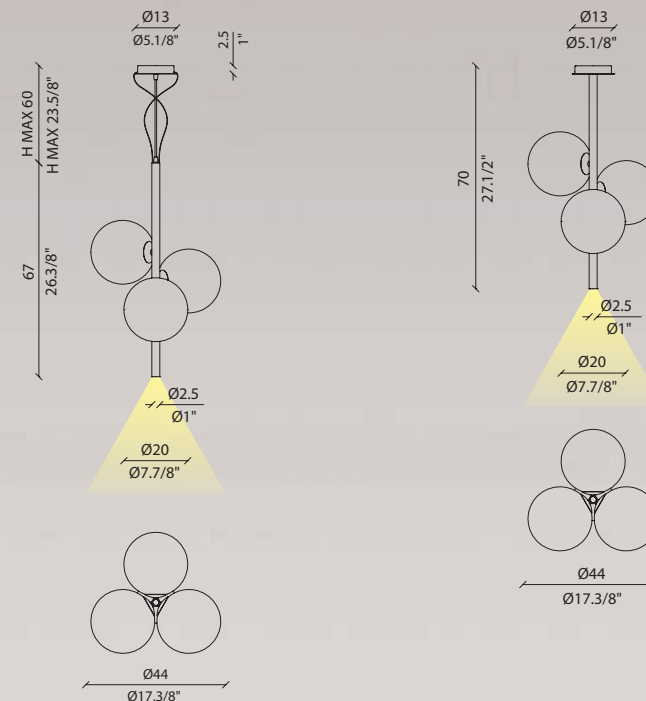

colors

brushed gold/
oro spazzolato

brushed platinum/
platino spazzolato

material

metal and glass
metallo e vetro

light source

3 x E14 230V SUITABLE FOR LED LAMPS
+ 1 x LED 350mA 3.15W 3000K 410 lm

symbols

IP 20