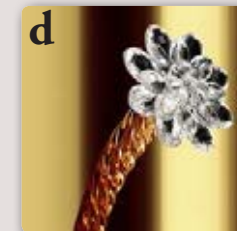

arm: cognac glass
flower: clear PMMA/
braccio: cognac vetro
fiore: PMMA trasparente

gold structure/
struttura oro