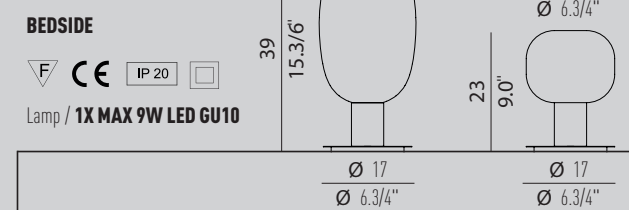

ALBA

collection

STRUCTURE / MONTATURA

- brushed platinum / platino spazzolato
- brushed gold / oro spazzolato
- brushed brunished / brunito spazzolato
- black / nero RAL 9005

GLASS / VETRO

- amber / ambra
- smoky grey / fumè
- white / bianco