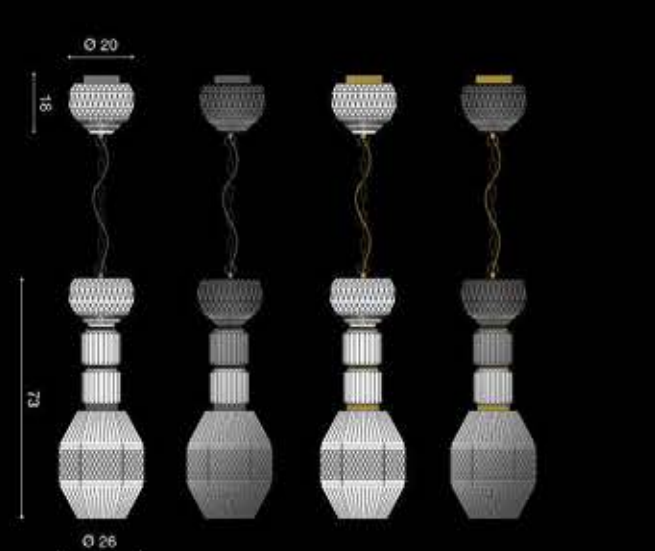

15 € 770,00

OMGSO 15NSBC   OMGSO 15NSCR   OMGSO 15OSBC   OMGSO 15OSCR