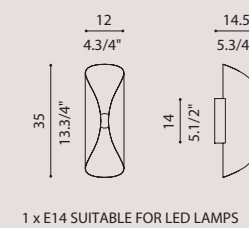

CONCERTO

design Brian Rasmussen

[En] > Vintage style lamp collection, composed of curved aluminium and PMMA elements. Each element contains an E14 bulb that creates a reflected and indirect light. The light inside each curved element, in refraction with the external part of the same, produces a singular light-dark effect. The collection includes: the Suspension & the applique 1L .

[It] > Lampada di sapore vintage, composta da elementi in alluminio e PMMA curvi. Ogni elemento ospita una lampadina E14 con cupola argentata che crea una luce riflessa e indiretta. La luce all'interno di ogni elemento curvo, in rifrazione con la parte esterna dello stesso, produce un singolare effetto chiaro-scuro. La collezione prevede: la Sospensione e l'applique 1L.

white metal RAL 9010/
metallo bianco RAL 9010

metal gold finish/
metallo finitura oro

opal PMMA /
PMMA opalino

transparent PMMA
with white screenprinting/
PMMA trasparente con
serigrafia bianca

VAT excluded/ IVA esclusa

CONCERTO 35 AP1L € 167,00

with cable/ con cavo

CONAP1BBC (a)
CONAP1BO (b)
CONAP1BOPA (c)
CONAP1BTRA (d)

CONCERTO 35 AP1L € 167,00

CONAP1BC (a)
CONAP1O (b)
CONAP1OPA (c)
CONAP1TRA (d)

CONCERTO 35 SO 6L € 567,00

CONSO6BC (a)
CONSO6O (b)
CONSO6OPA (c)
CONSO6TRA (d)

6 x E14 SUITABLE FOR LED LAMPS
+ 1 x GX53 / double light emission

material

metal structure &
diffusers in metal
or PMMA
struttura in metallo e
diffusori in metallo
o PMMA

symbols