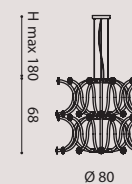

6 x E27 SUITABLE FOR LED LAMPS
+
1 x 15W LED 3000°K