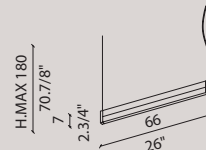

5W LED 3000K 720lm

FRAME SO 60L € 334,00

- **SOFRA600S**
  gold/ oro
- **SOFRA60CS**
  platinum/ platino
- **SOFRA60NE**
  black/ nero
- **SOFRA60BCL**
  white/ bianco
- **SOFRA60TOL**
  dove / tortora