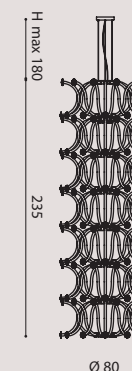

21 x E27 SUITABLE FOR LED LAMPS
+
1 x 15W LED 3000°K

TIVOLI SO COMPO 5

- **SOTIVCO5111 (a) € 12.620,00**
- **SOTIVCO5211 (b) € 12.620,00**
- **SOTIVCO5213 (c) € 12.620,00**
- **SOTIVCO5231 (d) € 15.597,00**
- **SOTIVCO5233 (e) € 15.597,00**