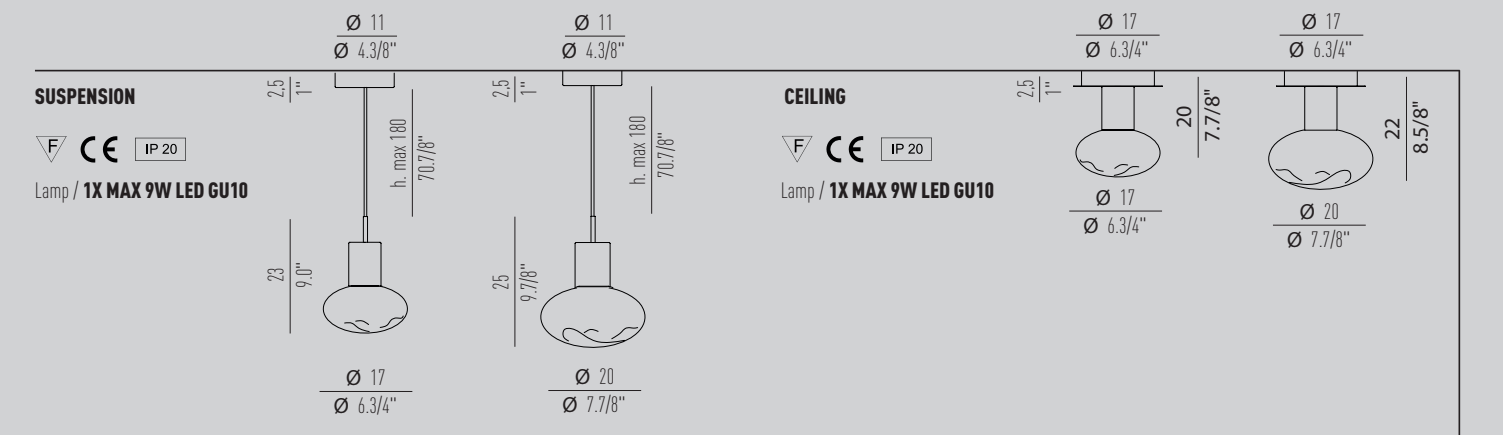

CANOVA

collection