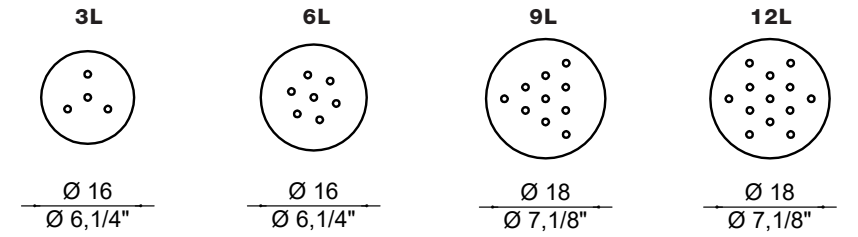

CANOPIES

Canopies white RAL 9010 / rosone bianchi RAL 9010

All canopies are available colored on request / tutti i rosone sono disponibili in tinta su richiesta

rosone

Canopies for compositions/
rosone per composizioni

bianco RAL 9010	COMPO3LBC	COMPO6LBC	COMPO9LBC	COMPO12LBC
	€ 124,00	€ 153,00	€ 194,00	€ 215,00

ON REQUEST/ SU RICHIESTA				
oro spazzolato*	COMPO3LOS	COMPO6LOS	COMPO9LOS	COMPO12LOS
brunito spazzolato*	COMPO3LBS	COMPO6LBS	COMPO9LBS	COMPO12LBS
platino spazzolato*	COMPO3LPS	COMPO6LPS	COMPO9LPS	COMPO12LPS
nero RAL 9005*	COMPO3LNE	COMPO6LNE	COMPO9LNE	COMPO12LNE
	€ 149,00	€ 177,00	€ 218,00	€ 239,00

* only cover disc colored - ceiling box always white RAL 9010/ solo disco di copertura in tinta - scatola a soffitto sempre bianco RAL 9010

Canopies for multiple suspensions/
rosone per sospensioni multiple