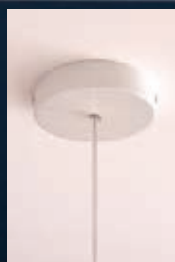

1 x E27
suitable for led lamps

CE IP 20