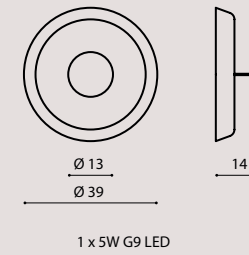

[En] > Plaster sculpture lamp.
Matt white finish.
Available as suspension,
ceiling and wall light.

[It] > Lampada scultura in gesso.
Finitura bianco opaco.
Disponibile come sospensione,
plafoniera e applique.

VAT excluded/ IVA esclusa

DRILL AP/PL 40 **€ 640,00**
APDRI40L white/ bianco