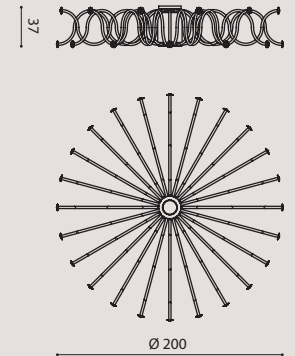

TIVOLI PL 200

- **PLTIV200111 (a) € 2.562,00**
- **PLTIV200211 (b) € 2.562,00**
- **PLTIV200213 (c) € 2.562,00**
- **PLTIV200231 (d) € 3.359,00**
- **PLTIV200233 (e) € 3.359,00**