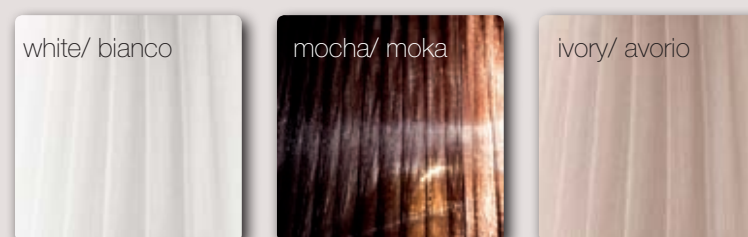

material

material

Metal and lampshade in plissé with glass elements

Metallo e paralume in plissé con elementi in vetro

symbols