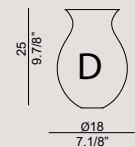

CASTELLO

1	VTDCR	Crystal, cristallo	€ 350,00
2	VTDAM	Amber, ambra	€ 350,00
<i>On demand/ su richiesta</i>			
3	VTDAR	Chrome, cromo	€ 420,00
4	VTDORO	Gold, oro	€ 420,00
5	VTDRA	Copper, rame	€ 420,00