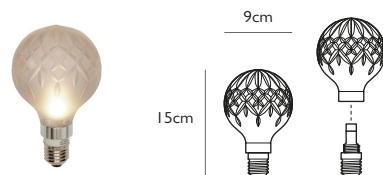

FROSTED CRYSTAL BULB

Frosted crystal
E27 LED fitting / 2w / 220-240v / CRI 80
2700 k / 100 lumen / dimmable
Crystal Bulb is not to be used with halogens

Product Code	Frosted Crystal Bulb	CB0012
Price	ex.VAT £141.67	£170 inc. VAT
Lead Time	7 days	
Weight	200 g