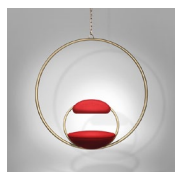

LEE BROOM

FURNITURE

HANGING HOOP CHAIR BRUSHED BRASS

Brushed brass finish steel frame

Upholstered seat Kvadrat Divina 3 Red fabric code #0623 - 100% wool (for different colour see option below).

Supplied with 300cm brushed brass finish chain (for additional chain length see option below). Ceiling fittings not supplied.

Product Code	Hanging Hoop Chair Brass	HHC0010
Price	ex.VAT £4,066.67	£4,880 inc. VAT
Lead Time	28 days	
Weight	25 kg - Special shipping required (Delivery band 6)