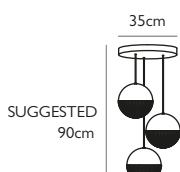

LITTLE LENS FLAIR CHANDELIER 3 PIECE MATTE BLACK

Matte black steel & clear polycarbonate
14.7w / 2700k / CE, CB & UKCA
E27 / max 3 x 25w LED / 220-240v / CRI 80
Supplied with 3 x 4.9w dimmable LED bulb
3 x 300cm black fabric cable
35cm round matte black ceiling plate

Product Code	Little Lens Flair Chandelier 3 Piece Black	LLF0031
Price	ex.VAT £925.00	£1,110 inc. VAT
Lead Time	7 days	
Weight	2.55 kg