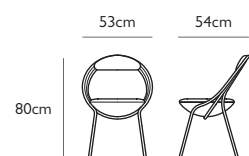

MUSICO CHAIR MATTE BLACK

Matte black finish stainless steel frame

Fully upholstered seat and backrest. Available in a selection of fabrics and leathers.

Seat height 47cm; Seat depth 42cm

Starting price from Price Group 01. See Musico price list for latest options.

Product Code	Musico Chair Matte Black	MCMB0(X)
Price	ex.VAT £725.00	£870 inc. VAT
Lead Time	Made to order 8 weeks	
Weight	10.4 kg - Special shipping required (Delivery band 6)