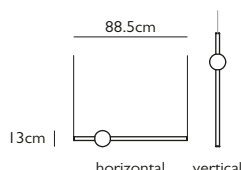

ORION TUBE LIGHT POLISHED GUNMETAL

Opal acrylic & polished gunmetal
13.9w / 2700k / 1069 lumen / CE, CB & UKCA / CRI 85
220-240vAC Input / 24vDC Output / dimmable
Supplied with separate LED driver
500cm clear cable & steel tensile wire
2 x 4cm round polished gunmetal mini ceiling plates

Product Code	Orion Tube Light Gunmetal	ORI0021
Price	ex.VAT £816.67	£980 inc. VAT
Lead Time	7 days	
Weight	1.75 kg	

PANTHEUM

PANTHEUM SURFACE LIGHT