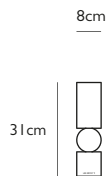

FULCRUM CANDLESTICK SMALL BLACK MARBLE

Marquina marble.
Includes large clear cup tealight candle.

Product Code	Fulcrum Candlestick Small Marble Black	FUL0052
Price	ex.VAT £283.33	£340 inc. VAT
Lead Time	7 days	
Weight	3.8 kg