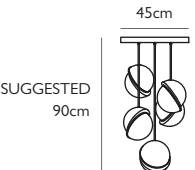

MINI CRESCENT CHANDELIER 5 PIECE

Opal acrylic & brushed brass
24.5w / 2700k / 700 lumen / CE, CB & UKCA
E27 / max 5 x 25w LED / 220-240v / CRI 80
Supplied with 5 x 4.9w dimmable LED
5 x 300cm gold fabric cable
45cm round brushed brass ceiling plate

Product Code	Mini Crescent Chandelier 5 Piece	CRE0080
Price	ex.VAT £2,575.00	£3,090 inc. VAT
Lead Time	7 days	
Weight	8.25 kg	

0223rev01