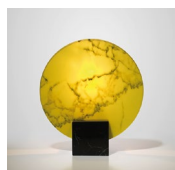

LEE BROOM

ACID MARBLE

ACID MARBLE TABLE LAMP

Nero Marquina marble, Carrara marble & yellow glass
E27 / max 40w eco-halogen / 220-240v / Bulb supplied - please inquire for details
200cm black fabric cable with in-line switch

Product Code	Acid Marble Table Lamp	ACI0030
Price	ex.VAT £2,416.67	£2,900 inc. VAT
Lead Time	28 days	
Weight	13 kg - Special shipping required (Delivery band 6)	

ALTAR

ALTAR 4-LIGHT SHORT