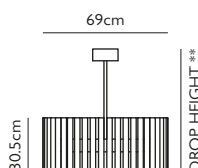

AURORA RING 3 (45)

Reeded glass & polished stainless steel
90w / 2700k / CE / dimmable
GU18 / max 45 x 2w LED / 220-240v / CRI 94.5
Supplied with 45 x 2w LED bulbs - 200 lm each
Polished stainless steel rod, dia. 1.6cm x L. 50cm
14cm round polished stainless steel ceiling plate

Product Code Aurora Ring 3 (45) **AUR0045**
Price ex.VAT £6,491.67 ..... **£7,790**
inc. VAT
Lead Time Made to order 8 weeks
Weight 12.4 kg - Special shipping required (Delivery band 6)