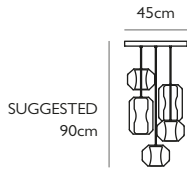

CHAMBER CHANDELIER 5 PIECE

Carrara marble & crystal
24.5w / 2700k / 1220 lumen / CE, CB & UKCA
E27 / max 5 x 25w LED / 220-240v / CRI 80
Supplied with 5 x 4.9w dimmable LED
5 x 300cm clear cable
45cm round satin white metal ceiling plate

Product Code	Chamber Chandelier 5 Piece	CH0040
Price	ex.VAT £5,000.00	£6,000 inc. VAT
Lead Time	7 days	
Weight	15 kg