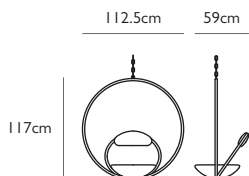

LEE BROOM

FURNITURE

HANGING HOOP CHAIR BRUSHED BRASS

Brushed brass finish steel frame

Upholstered seat Kvadrat Divina 3 Red fabric code #0623 - 100% wool (for different colour see option below).

Supplied with 300cm brushed brass finish chain (for additional chain length see option below). Ceiling fittings not supplied.

Product Code	Hanging Hoop Chair Brass	HHC0010
Price	ex.VAT £4,066.67	£4,880 inc. VAT
Lead Time	28 days	
Weight	25 kg - Special shipping required (Delivery band 6)