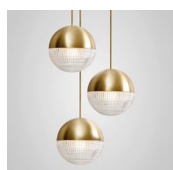

LITTLE LENS FLAIR CHANDELIER 3 PIECE BRUSHED BRASS

Brushed brass steel & clear polycarbonate
14.7w / 2700k / CE, CB & UKCA
E27 / max 3 x 25w LED / 220-240v / CRI 80
Supplied with 3 x 4.9w dimmable LED bulb
3 x 300cm gold fabric cable
35cm round brushed brass ceiling plate

Product Code	Little Lens Flair Chandelier 3 Piece Brass	LLF0030
Price	ex.VAT £925.00	£1,110 inc. VAT
Lead Time	7 days	
Weight	2.55 kg	

Little Lens Flair Chandelier 5 Piece Brushed Brass and Matte Black are also available. Please contact your sales representative for more information.