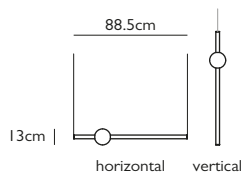

LEE BROOM

ORION

ORION GLOBE LIGHT POLISHED GOLD

Opal glass & polished gold
7.6w / 2700k / 377 lumen / CE, CB & UKCA / CRI 85
220-240vAC Input / 24vDC Output / dimmable
Supplied with separate LED driver
500cm clear cable & steel tensile wire
2 x 4cm round polished gold mini ceiling plates

Product Code	Orion Globe Light Gold	ORI0010
Price	ex.VAT £816.67	£980 inc. VAT
Lead Time	7 days	
Weight	2.41 kg