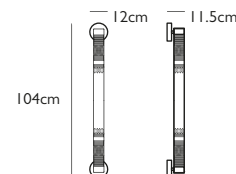

CRYSTAL TUBE WALL LIGHT

Cut glass & brushed brass or polished chrome
13.9w / 2700k / 650 lumen / CRI 80
220-240vAC Input / 24VDC Output
Supplied with separate LED driver
2 x 12cm round matching finish wall fittings

Product Code	Crystal Tube Wall Light Brass Crystal Tube Wall Light Chrome	CRY0020 CRY0022
Price	ex.VAT £2,525.00	£3,030 inc. VAT
Lead Time	28 days	
Weight	2.85 kg