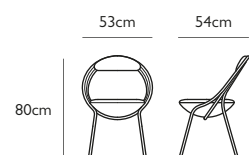

MUSICO CHAIR POLISHED CHROME

Polished chrome finish stainless steel frame

Fully upholstered seat and backrest. Available in a selection of fabrics and leathers.

Seat height 47cm; Seat depth 42cm

Starting price from Price Group 01. See Musico price list for latest options.

Product Code	Musico Chair Polished Chrome	MCPC0(X)
Price	ex.VAT £766.67	£920 inc. VAT
Lead Time	Made to order 8 weeks	
Weight	10.4 kg - Special shipping required (Delivery band 6)