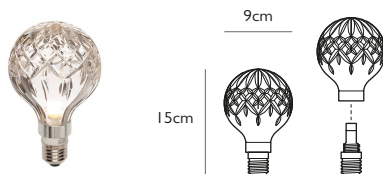

LEE BROOM

CRYSTAL BULB

CLEAR CRYSTAL BULB

Clear crystal
E27 LED fitting / 2w / 220-240v / CRI 80
2700 k / 100 lumen / dimmable
Crystal Bulb is not to be used with halogens

Product Code	Clear Crystal Bulb	CB0011
Price	ex.VAT £141.67	£170 inc. VAT
Lead Time	7 days	
Weight	200 g