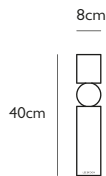

FULCRUM CANDLESTICK LARGE WHITE MARBLE

Carrara marble.
Includes large clear cup tealight candle.

Product Code	Fulcrum Candlestick Large Marble White	FUL0041
Price	ex.VAT £333.33	£400 inc. VAT
Lead Time	7 days	
Weight	5 kg