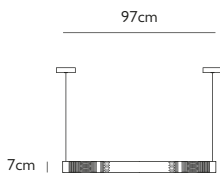

CRYSTAL TUBE LIGHT

Cut glass & brushed brass or polished chrome
13.9w / 2700k / 650 lumen / CRI 80
220-240vAC Input / 24VDC Output
Supplied with separate LED driver
300cm clear cable with 2 x steel tensile wire
and 2 x 12cm round matching finish ceiling plates

Product Code	Crystal Tube Light Brass Crystal Tube Light Chrome	CRY0010 CRY0021
Price	ex.VAT £2,525.00	£3,030 inc. VAT
Lead Time	28 days	
Weight	2.85 kg