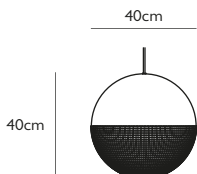

LENS FLAIR

LENS FLAIR PENDANT LIGHT MATTE BLACK

Matte black steel & clear polycarbonate
11w / 2700k / 700 lumen / CE, CB & UKCA
E27 / max 1 x 25w LED / 220-240v / CRI 80
Supplied with 13w dimmable LED bulb
300cm black fabric cable
12cm round matte black steel ceiling plate

Product Code	Lens Flair Pendant Light Black	LEN0011
Price	ex.VAT £833.33	£1,000 inc. VAT
Lead Time	7 days	
Weight	5 kg