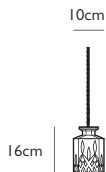

LEE BROOM

DECANTERLIGHT

SQUARE DECANTERLIGHT

Crystal & brushed brass
3.4w / 2700k / 460 lumen / CE, CB & UKCA
E27 / max 1 x 25w LED / 220-240v / CRI 80
Supplied with 3.4w dimmable LED filament

300cm gold fabric cable
12cm round brushed brass ceiling plate

Product Code	Decanterlight Square	NDC0050
Price	ex.VAT £275.00	£330 inc. VAT
Lead Time	7 days	
Weight	1.4 kg