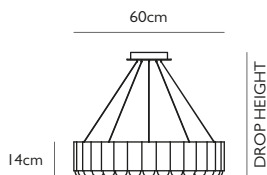

CAROUSEL POLISHED GOLD

Polished Gold
60w / 2700k / 1050 lumen / CE, CB & UKCA
E27 / max 30 x 2w LED / 220-240v / CRI 80
Supplied with 30 x 2w dimmable LEDs
& opaque glass diffusers
310cm clear cable, 5x adjustable steel tensile wires
18cm round polished gold ceiling plate
Min drop height: 55cm, max drop height: 280cm

Product Code	Carousel Gold	CA0011
Price	ex.VAT £3,358.33	£4,030 inc. VAT
Lead Time	28 days	
Weight	14 kg