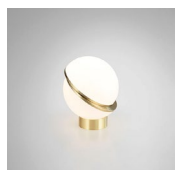

MINI CRESCENT TABLE LAMP

Opal acrylic & brushed brass
4.9w / 2700k / 270 lumen / CE, CB & UKCA
E27 / max 1 x 25w LED / 220-240v / CRI 80
Supplied with 4.9w dimmable LED
200cm gold fabric cable
with in-line switch

Product Code	Mini Crescent Table Lamp	CRE0050
Price	ex.VAT £566.67	£680 inc. VAT
Lead Time	7 days	
Weight	1 kg