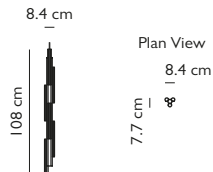

HAIL 6-LIGHT TALL SILVER

Reeded glass & aluminium with brushed silver finish
12W / 2700k / CE, CB and UKCA certified
GU18 / 220-240V / CRI 95
Supplied with 6x 2W dimmable GU18 LEDs
300cm silver fabric cable
12cm round brushed silver ceiling plate

Product Code Hail 6-light Tall, silver **HAI0030**
Price ex.VAT £1,208.33 ..... **£1,450**
inc. VAT
Lead Time 28 days
Weight 1.8 kg