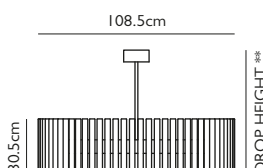

AURORA RING 5 (72)

Reeded glass & polished stainless steel
144w / 2700k / CE / dimmable
GU18 / max 72 x 2w LED / 220-240v / CRI 94.5
Supplied with 72 x 2w LED bulbs - 200 lm each
Polished stainless steel rod, dia. 1.6cm x L. 50cm
14cm round polished stainless steel ceiling plate

Product Code Aurora Ring 5 (72) **AUR0072**
Price ex.VAT £11,325.00 ..... **£13,590**
inc. VAT
Lead Time Made to order 8 weeks
Weight 24 kg - Special shipping required (Delivery band 6)