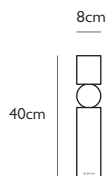

FULCRUM CANDLESTICK LARGE BLACK MARBLE

Marquina marble.
Includes large clear cup tealight candle.

Product Code	Fulcrum Candlestick Large Marble Black	FUL0051
Price	ex.VAT £333.33	£400 inc. VAT
Lead Time	7 days	
Weight	5 kg