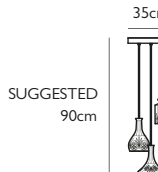

DECANTERLIGHT CHANDELIER 3 PIECE

Crystal & brushed brass
10.2w / 2700k / 780 lumen / CE, CB & UKCA
E27 / max 3 x 25w LED / 220-240v / CRI 80
Supplied with 3 x 3.4w dimmable LED filament

3 x 300cm gold fabric cable
35cm round satin white metal ceiling plate

Product Code	Decanterlight Chandelier 3 Piece	NDC0070
Price	ex.VAT £933.33	£1,120 inc. VAT
Lead Time	7 days	
Weight	6.7 kg