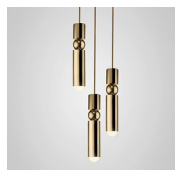

FULCRUM CHANDELIER 3 PIECE

Polished chrome, polished gold or matte black
14.7w / 2700k / 960 lumen / CE, CB & UKCA
E27 / max 3 x 25w LED / 220-240v / CRI 80
Supplied with 3 x 4.9w dimmable LED

3 x 300cm gold, silver or black fabric cable
35cm round matching finish ceiling plate

Product Code	Fulcrum Chandelier 3 Piece Chrome	FUL0071
	Fulcrum Chandelier 3 Piece Gold	FUL0072
	Fulcrum Chandelier 3 Piece Black	FUL0073
Price	ex.VAT £1,100.00	£1,320 inc. VAT
Lead Time	7 days	
Weight	5.45 kg