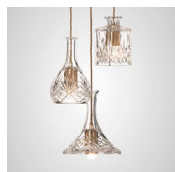

DECANTERLIGHT CHANDELIER 3 PIECE

Crystal & brushed brass
10.2w / 2700k / 780 lumen / CE, CB & UKCA
E27 / max 3 x 25w LED / 220-240v / CRI 80
Supplied with 3 x 3.4w dimmable LED filament

3 x 300cm gold fabric cable
35cm round satin white metal ceiling plate

Product Code	Decanterlight Chandelier 3 Piece	NDC0070
Price	ex.VAT £933.33	£1,120 inc. VAT
Lead Time	7 days	
Weight	6.7 kg