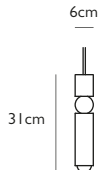

FULCRUM LIGHT POLISHED GOLD

Polished gold
4.9w / 2700k / 470 lumen / CE, CB & UKCA
E27 / max 1 x 25w LED / 220-240v / CRI 80
Supplied with 4.9w dimmable LED

300cm gold fabric cable
12cm round polished gold ceiling plate

Product Code	Fulcrum Light Gold	FUL0061
Price	ex.VAT £316.67	£380 inc. VAT
Lead Time	7 days	
Weight	1 kg