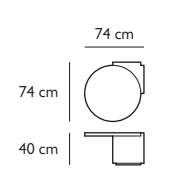

TRIBECA TABLE TALL

Black silk marble top with travertine base

Product Code Tribeca Table Tall **TRI0020**

Price ex.VAT £6,733.33 ..... **£8,080**
inc. VAT
Lead Time Made to order 16 weeks
Weight 177 kg - Special shipping required (Delivery band 6)