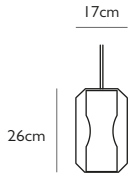

CHAMBER LARGE

Carrara marble & crystal
4.9w / 2700k / 470 lumen / CE, CB & UKCA
E27 / max 1 x 25w LED / 220-240v / CRI 80
Supplied with 4.9w dimmable LED
300cm clear cable
12cm round satin white metal ceiling plate

Product Code	Chamber Large	CH0020
Price	ex.VAT £1,050.00	£1,260 inc. VAT
Lead Time	7 days	
Weight	3.3 kg