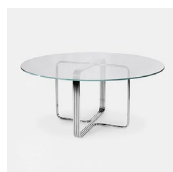

LEE BROOM

FURNITURE

MUSICO TABLE

Bent stainless steel tube frame available in polished chrome or matte black finish with toughened clear or smoke glass top

Product Code Musico Table Polished Chrome **MTPC0010**
Musico Table Matte Black **MTMB0020**

Price ex.VAT £4,958.33 ..... **£5,950**
inc. VAT
Lead Time Made to order 16 weeks
Weight 74 kg - Special shipping required (Delivery band 6)