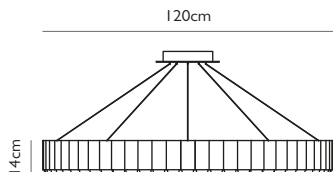

LEE BROOM

CAROUSEL XL

CAROUSEL XL POLISHED GUNMETAL

Polished Gunmetal
120w / 2700k / 1150 lumen / CE, CB & UKCA
E27 / max 60 x 2w LED / 220-240v / CRI 80
Supplied with 60 x 2w dimmable LEDs
& opaque glass diffusers
310cm clear cable, 10 x adjustable tensile wires
25.5cm round polished gunmetal ceiling plate
Min drop height: 55cm, max drop height: 280cm

Product Code Carousel XL Gunmetal **CA0030**
Price ex.VAT £6,833.33 ..... **£8,200**
inc. VAT
Lead Time 28 days
Weight 28 kg - Special shipping required (Delivery band 6)