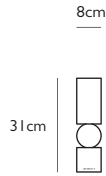

FULCRUM CANDLESTICK SMALL TRAVERTINE

Travertine
Includes large clear cup tealight candle.

Product Code	Fulcrum Candlestick Small Travertine	FUL0046
Price	ex.VAT £283.33	£340 inc. VAT
Lead Time	7 days	
Weight	3.8 kg