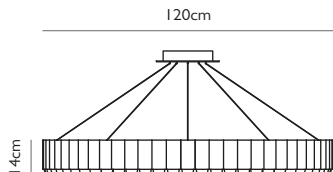

CAROUSEL XL POLISHED GOLD

Polished Gold
120w / 2700k / 1150 lumen / CE, CB & UKCA
E27 / max 60 x 2w LED / 220-240v / CRI 80
Supplied with 60 x 2w dimmable LEDs
& opaque glass diffusers
310cm clear cable, 10 x adjustable tensile wires
25.5cm round polished gold ceiling plate
Min drop height: 55cm, max drop height: 280cm

Product Code Carousel XL Gold **CA0031**
Price ex.VAT £6,833.33 ..... **£8,200**
inc. VAT
Lead Time 28 days
Weight 28 kg - Special shipping required (Delivery band 6)