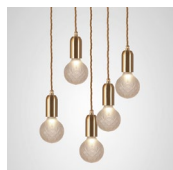

CRYSTAL BULB CHANDELIER 5 PIECE BRUSHED BRASS

Clear or frosted crystal & brushed brass
10w / 2700k / 260 lumen / CE, CB & UKCA
E27 / max 5 x 2w LED / 220-240v / CRI 80
Supplied with 5 x 2w dimmable LEDs
Crystal Bulb is not to be used with halogens
5 x 300cm gold fabric cable
with 45cm round satin white metal ceiling plate

Product Code	Clear Crystal Bulb Chandelier 5 Piece Brass	CB0041
	Frosted Crystal Bulb Chandelier 5 Piece Brass	CB0042
Price	ex.VAT £1,308.33	£1,570 inc. VAT
Lead Time	7 days	
Weight	7 kg