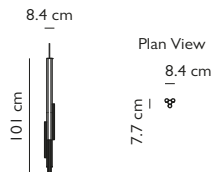

HAIL 3-LIGHT TALL SILVER

Reeded glass & aluminium with brushed silver finish
6W / 2700k / CE, CB and UKCA certified
GU18 / 220-240V / CRI 95
Supplied with 3x 2W dimmable GU18 LEDs
300cm silver fabric cable
12cm round brushed silver ceiling plate

Product Code Hail 3-light Tall, silver **HAI0020**
Price ex.VAT £733.33 ..... **£880**
inc. VAT
Lead Time 28 days
Weight 1.5 kg