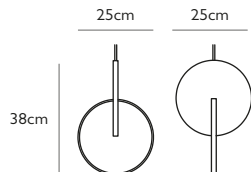

ECLIPSE PENDANT LIGHT POLISHED GOLD

Opal acrylic & polished gold
3.5w / 2700k / 466 lumen / CE, CB & UKCA / CRI 90
220-240vAC Input / 24vDC Output / dimmable
Supplied with separate LED driver
300cm clear cable and steel tensile wire
12cm round polished gold ceiling plate

Product Code	Eclipse Pendant Light Gold	ECL0011
Price	ex.VAT £858.33	£1,030 inc. VAT
Lead Time	7 days	
Weight	2.96 kg