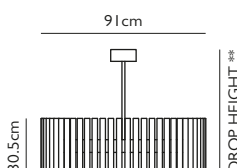

AURORA RING 4 (60)

Reeded glass & polished stainless steel
120w / 2700k / CE / dimmable
GU18 / max 60 x 2w LED / 220-240v / CRI 94.5
Supplied with 60 x 2w LED bulbs - 200 lm each
Polished stainless steel rod, dia. 1.6cm x L. 50cm
14cm round polished stainless steel ceiling plate

Product Code Aurora Ring 4 (60) **AUR0060**
Price ex.VAT £8,750.00 ..... **£10,500**
inc. VAT
Lead Time Made to order 8 weeks
Weight 19 kg - Special shipping required (Delivery band 6)