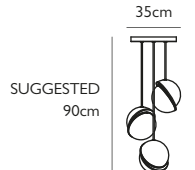

MINI CRESCENT CHANDELIER 3 PIECE

Opal acrylic & brushed brass
14.7w / 2700k / 540 lumen / CE, CB & UKCA
E27 / max 3 x 25w LED / 220-240v / CRI 80
Supplied with 3 x 4.9w dimmable LED
3 x 300cm gold fabric cable
35cm round brushed brass ceiling plate

Product Code	Mini Crescent Chandelier 3 Piece	CRE0060
Price	ex.VAT £1,583.33	£1,900 inc. VAT
Lead Time	7 days	
Weight	4.75 kg