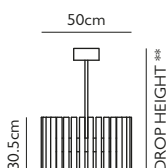

AURORA RING 2 (32)

Reeded glass & polished stainless steel
64w / 2700k / CE / dimmable
GU18 / max 32 x 2w LED / 220-240v / CRI 94.5
Supplied with 32 x 2w LED bulbs - 200 lm each
Polished stainless steel rod, dia. 1.6cm x L. 50cm
14cm round polished stainless steel ceiling plate

Product Code Aurora Ring 2 (32) **AUR0032**
Price ex.VAT £4,425.00 ..... **£5,310**
inc. VAT
Lead Time Made to order 8 weeks
Weight 10 kg - Special shipping required (Delivery band 6)