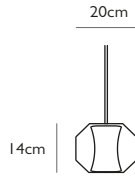

LEE BROOM

CHAMBER

CHAMBER SMALL

Carrara marble & crystal
4.9w / 2700k / 470 lumen / CE, CB & UKCA
E27 / max 1 x 25w LED / 220-240v / CRI 80
Supplied with 4.9w dimmable LED
300cm clear cable
12cm round satin white metal ceiling plate

Product Code	Chamber Small	CH0010
Price	ex.VAT £925.00	£1,110 inc. VAT
Lead Time	7 days	
Weight	2.7 kg