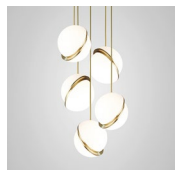

MINI CRESCENT CHANDELIER 5 PIECE

Opal acrylic & brushed brass
24.5w / 2700k / 700 lumen / CE, CB & UKCA
E27 / max 5 x 25w LED / 220-240v / CRI 80
Supplied with 5 x 4.9w dimmable LED
5 x 300cm gold fabric cable
45cm round brushed brass ceiling plate

Product Code	Mini Crescent Chandelier 5 Piece	CRE0080
Price	ex.VAT £2,575.00	£3,090 inc. VAT
Lead Time	7 days	
Weight	8.25 kg	

0223rev01