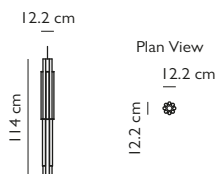

ALTAR 8-LIGHT TALL

Oak with polycarbonate & brushed brass details
34.56W / 2700k / CE, CB and UKCA certified
24V DC - requires remote driver installation
300cm clear cable & steel tensile wire
12cm round brushed brass flat ceiling canopy

Product Code	Altar 8-light Tall	ALT0030
Price	ex.VAT £3,200.00	£3,840 inc. VAT
Lead Time	28 days	
Weight	3.65 kg