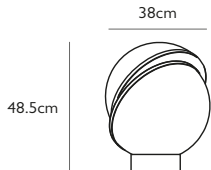

CRESCENT TABLE LAMP

Opal acrylic & brushed brass
13w / 2700k / 400 lumen / CE, CB & UKCA
E27 / max 1 x 25w LED / 220-240v
Supplied with dimmable LED bulb
200cm gold fabric cable
with in-line switch

Product Code	Crescent Table Lamp	CRE0020
Price	ex.VAT £1,166.67	£1,400 inc. VAT
Lead Time	7 days	
Weight	3.2 kg