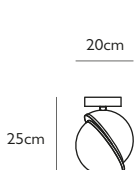

MINI CRESCENT CEILING LIGHT

Opal acrylic & brushed brass
4.9w / 2700k / 270 lumen / CE, CB & UKCA
E27 / max 1 x 25w LED / 220-240v / CRI 80
Supplied with 4.9w dimmable LED
12cm round brushed brass ceiling plate

Product Code	Mini Crescent Ceiling Light	CRE0070
Price	ex.VAT £475.00	£570 inc. VAT
Lead Time	7 days	
Weight	1 kg