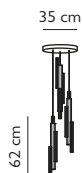

HAIL 3-LIGHT SHORT CHANDELIER GOLD