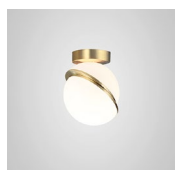

MINI CRESCENT CEILING LIGHT

Opal acrylic & brushed brass
4.9w / 2700k / 270 lumen / CE, CB & UKCA
E27 / max 1 x 25w LED / 220-240v / CRI 80
Supplied with 4.9w dimmable LED
12cm round brushed brass ceiling plate

Product Code	Mini Crescent Ceiling Light	CRE0070
Price	ex.VAT £475.00	£570 inc. VAT
Lead Time	7 days	
Weight	1 kg