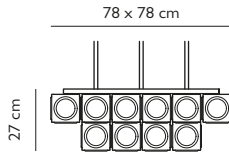

CHANT 6x6 2-TIER CHANDELIER

Glass & aluminium with brushed gold or silver finish
57.6W / 2700k / CE, CB and UKCA certified
G4 / 220-240V / CRI 90 / Integrated LED driver
Supplied with 36x 1.6W dimmable G4 LEDs

Product Code	Chant 6x6 2-tier Chandelier, frosted glass	CHT0040
	Chant 6x6 2-tier Chandelier, clear glass	CHT0041
Price	ex.VAT £6,800.00	£8,160 inc. VAT
Lead Time	Available end Q2 2023 - 28 days	
Weight	29.8 kg