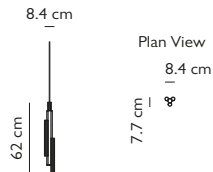

HAIL 3-LIGHT SHORT GOLD

Reeded glass & aluminium with brushed gold finish
6W / 2700k / CE, CB and UKCA certified
GU18 / 220-240V / CRI 95
Supplied with 3x 2W dimmable GU18 LEDs
300cm gold fabric cable
12cm round brushed gold ceiling plate

Product Code Hail 3-light Short, gold **HAI0011**
Price ex.VAT £616.67 ..... **£740**
inc. VAT
Lead Time 28 days
Weight 1 kg