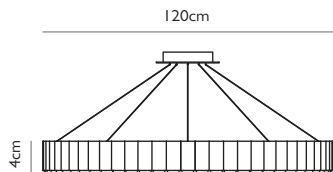

CAROUSEL XL MATTE BLACK

Matte Black
120w / 2700k / 1150 lumen / CE, CB & UKCA
E27 / max 60 x 2w LED / 220-240v / CRI 80
Supplied with 60 x 2w dimmable LEDs
& opaque glass diffusers
310cm clear cable, 10 x adjustable tensile wires
25.5cm round matte black ceiling plate
Min drop height: 55cm, max drop height: 280cm

Product Code Carousel XL Black **CA0033**
Price ex.VAT £6,833.33 ..... **£8,200**
inc. VAT
Lead Time 28 days
Weight 28 kg - Special shipping required (Delivery band 6)