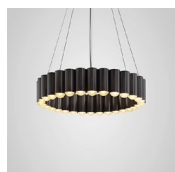

LEE BROOM

CAROUSEL

CAROUSEL POLISHED GUNMETAL

Polished Gunmetal
60w / 2700k / 1050 lumen / CE, CB & UKCA
E27 / max 30 x 2w LED / 220-240v / CRI 80
Supplied with 30 x 2w dimmable LEDs
& opaque glass diffusers
310cm clear cable, 5x adjustable steel tensile wires
18cm round polished gunmetal ceiling plate
Min drop height: 55cm, max drop height: 280cm

Product Code	Carousel Gunmetal	CA0010
Price	ex.VAT £3,358.33	£4,030 inc. VAT
Lead Time	28 days	
Weight	14 kg