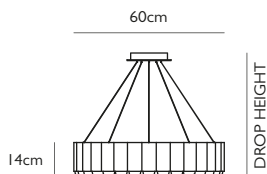

CAROUSEL POLISHED CHROME

Polished Chrome
60w / 2700k / 1050 lumen / CE, CB & UKCA
E27 / max 30 x 2w LED / 220-240v / CRI 80
Supplied with 30 x 2w dimmable LEDs
& opaque glass diffusers
310cm clear cable, 5x adjustable steel tensile wires
18cm round polished chrome ceiling plate
Min drop height: 55cm, max drop height: 280cm

Product Code	Carousel Chrome	CA0012
Price	ex.VAT £3,358.33	£4,030 inc. VAT
Lead Time	28 days	
Weight	14 kg