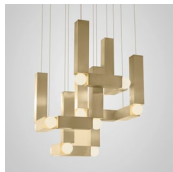

VESPER QUATTRO GOLD

Opal glass & aluminium with brushed gold finish
19.2W / 2700k / CE, CB and UKCA certified
G4 / 220-240v / CRI 90
Supplied with 12x 1.6W dimmable G4 LEDs
12 x 300cm clear cable
66cm square satin white ceiling canopy
with integrated LED driver

Product Code	Vesper Quattro, brushed gold	VES0021
Price	ex.VAT £3,541.67	£4,250 inc. VAT
Lead Time	28 days	
Weight	16 kg