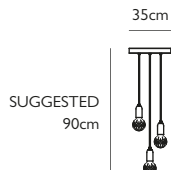

CRYSTAL BULB CHANDELIER 3 PIECE POLISHED CHROME

Clear or frosted crystal & polished chrome
6w / 2700k / 200 lumen / CE, CB & UKCA
E27 / max 3 x 2w LED / 220-240v / CRI 80
Supplied with 3 x 2w dimmable LEDs
Crystal Bulb is not to be used with halogens
3 x 300cm silver fabric cable
with 35cm round satin white metal ceiling plate

Product Code	Clear Crystal Bulb Chandelier 3 Piece Chrome	CB0047
	Frosted Crystal Bulb Chandelier 3 Piece Chrome	CB0048
Price	ex.VAT £816.67	£980 inc. VAT
Lead Time	7 days	
Weight	4.5 kg