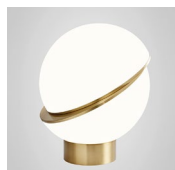

CRESCENT TABLE LAMP

Opal acrylic & brushed brass
13w / 2700k / 400 lumen / CE, CB & UKCA
E27 / max 1 x 25w LED / 220-240v
Supplied with dimmable LED bulb
200cm gold fabric cable
with in-line switch

Product Code	Crescent Table Lamp	CRE0020
Price	ex.VAT £1,166.67	£1,400 inc. VAT
Lead Time	7 days	
Weight	3.2 kg