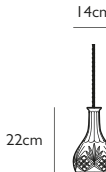

BELL DECANTERLIGHT

Crystal & brushed brass
3.4w / 2700k / 460 lumen / CE, CB & UKCA
E27 / max 1 x 25w LED / 220-240v / CRI 80
Supplied with 3.4w dimmable LED filament

300cm gold fabric cable
12cm round brushed brass ceiling plate

Product Code	Decanterlight Bell	NDC0051
Price	ex.VAT £275.00	£330 inc. VAT
Lead Time	7 days	
Weight	1.2 kg