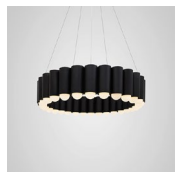

CAROUSEL MATTE BLACK

Matte Black
60w / 2700k / 1050 lumen / CE, CB & UKCA
E27 / max 30 x 2w LED / 220-240v / CRI 80
Supplied with 30 x 2w dimmable LEDs
& opaque glass diffusers
310cm clear cable, 5x adjustable steel tensile wires
18cm round matte black ceiling plate
Min drop height: 55cm, max drop height: 280cm

Product Code	Carousel Black	CA0013
Price	ex.VAT £3,358.33	£4,030 inc. VAT
Lead Time	28 days	
Weight	14 kg