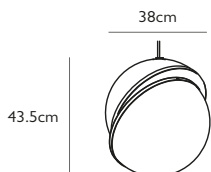

LEE BROOM

CRESCENT & MINI CRESCENT

CRESCENT LIGHT

Opal acrylic & brushed brass
13w / 2700k / 400 lumen / CE, CB & UKCA
E27 / max 1 x 25w LED / 220-240v
Supplied with dimmable LED bulb
300cm gold fabric cable
12cm round brushed brass ceiling plate

Product Code	Crescent Light	CRE0010
Price	ex.VAT £966.67	£1,160 inc. VAT
Lead Time	7 days	
Weight	2.7 kg