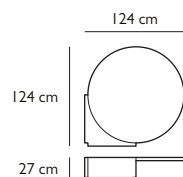

TRIBECA TABLE WIDE

Travertine top with black silk marble base

Product Code Tribeca Table Wide **TRI0010**

Price ex.VAT £9,900.00 ..... **£11,880**
inc. VAT
Lead Time Made to order 16 weeks
Weight 346 kg - Special shipping required (Delivery band 6)