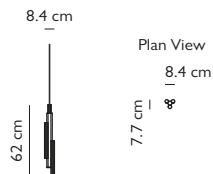

LEE BROOM

HAIL

HAIL 3-LIGHT SHORT SILVER

Reeded glass & aluminium with brushed silver finish
6W / 2700k / CE, CB and UKCA certified
GU18 / 220-240V / CRI 95
Supplied with 3x 2W dimmable GU18 LEDs
300cm silver fabric cable
12cm round brushed silver ceiling plate

Product Code Hail 3-light Short, silver **HAI0010**
Price ex.VAT £616.67 ..... **£740**
inc. VAT
Lead Time 28 days
Weight 1 kg