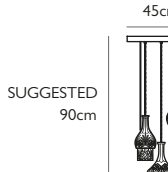

DECANTERLIGHT CHANDELIER 5 PIECE

Crystal & brushed brass
17w / 2700k / 1020 lumen / CE, CB & UKCA
E27 / max 5 x 25w LED / 220-240v / CRI 80
Supplied with 5 x 3.4w dimmable LED filament

5 x 300cm gold fabric cable
45cm round satin white metal ceiling plate

Product Code	Decanterlight Chandelier 5 Piece	NDC0053
Price	ex.VAT £1,541.67	£1,850 inc. VAT
Lead Time	7 days	
Weight	13 kg