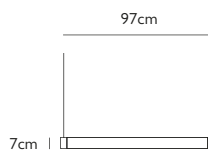

TUBE

TUBE LIGHT

Carrara marble & brushed brass or polished chrome
13.9w / 2700k / 270 lumen / CRI 80
220-240vAC Input / 24VDC Output
Supplied with separate LED driver
300cm clear cable with 2 x steel tensile wire
and 2 x 12cm round matching finish ceiling plates

Product Code	Tube Light Brass Tube Light Chrome	TU0010 TU0011
Price	ex.VAT £3,625.00	£4,350 inc. VAT
Lead Time	28 days	
Weight	3.65 kg