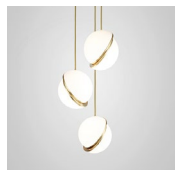

MINI CRESCENT CHANDELIER 3 PIECE

Opal acrylic & brushed brass
14.7w / 2700k / 540 lumen / CE, CB & UKCA
E27 / max 3 x 25w LED / 220-240v / CRI 80
Supplied with 3 x 4.9w dimmable LED
3 x 300cm gold fabric cable
35cm round brushed brass ceiling plate

Product Code	Mini Crescent Chandelier 3 Piece	CRE0060
Price	ex.VAT £1,583.33	£1,900 inc. VAT
Lead Time	7 days	
Weight	4.75 kg