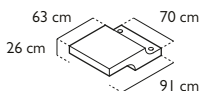

WHITE STREET SOFA CANTILEVER TABLE

Ash wood available in 3 different finishes:

- White Ash WS0060
- Black Ash WS0061
- Warm Ash WS0062

Tables can be assembled in multiple configurations with White Street Sofas.

Product Code White Street Cantilever Table **WS006(X)**

Price ex.VAT £3,066.67 ..... **£3,680**
inc. VAT

Lead Time Made to order 16 weeks

Weight Special shipping required (Delivery band 6)