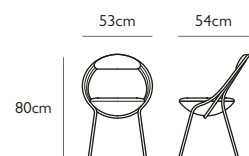

MUSICO CHAIR SATIN BRASS

Satin brass finish stainless steel frame

Fully upholstered seat and backrest. Available in a selection of fabrics and leathers.

Seat height 47cm; Seat depth 42cm

Starting price from Price Group 01. See Musico price list for latest options.

Product Code	Musico Chair Satin Brass	MCSB0(X)
Price	ex.VAT £808.33	£970 inc. VAT
Lead Time	Made to order 8 weeks	
Weight	10.4 kg - Special shipping required (Delivery band 6)