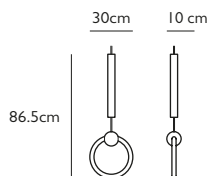

LEE BROOM

RING

RING LIGHT