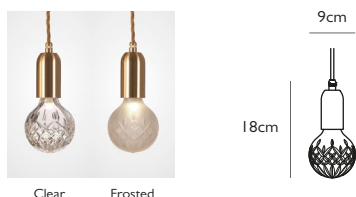

CRYSTAL BULB PENDANT BRUSHED BRASS

Clear or frosted crystal & brushed brass
2w / 2700k / 100 lumen / CE, CB & UKCA
E27 / max 1 x 2w LED / 220-240v / CRI 80
Supplied with 2w dimmable LED
Crystal Bulb is not to be used with halogens
300cm gold fabric cable
12cm round brushed brass ceiling plate

Product Code	Clear Crystal Bulb Pendant Brass Frosted Crystal Bulb Pendant Brass	CB0021 CB0022
Price	ex.VAT £241.67	£290 inc. VAT
Lead Time	7 days	
Weight	500 g