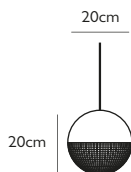

LEE BROOM

LITTLE LENS FLAIR

LITTLE LENS FLAIR PENDANT LIGHT MATTE BLACK

Matte black steel & clear polycarbonate
4.9w / 2700k / 380 lumen / CE, CB & UKCA
E27 / max 1 x 25w LED / 220-240v / CRI 80
Supplied with 4.9w dimmable LED bulb
300cm black fabric cable
12cm round matte black ceiling plate

Product Code	Little Lens Flair Pendant Light Black	LLF0011
Price	ex.VAT £275.00	£330 inc. VAT
Lead Time	7 days	
Weight	0.85 kg