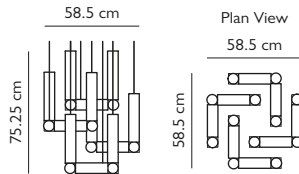

VESPER QUATTRO SILVER

Opal glass & aluminium with brushed silver finish
19.2W / 2700k / CE, CB and UKCA certified
G4 / 220-240v / CRI 90
Supplied with 12x 1.6W dimmable G4 LEDs
12 x 300cm clear cable
66cm square satin white ceiling canopy
with integrated LED driver

Product Code	Vesper Quattro, brushed silver	VES0020
Price	ex.VAT £3,541.67	£4,250 inc. VAT
Lead Time	28 days	
Weight	16 kg