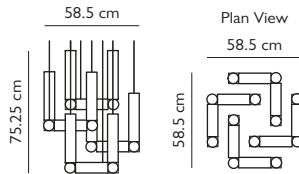

VESPER QUATTRO GOLD

Opal glass & aluminium with brushed gold finish
19.2W / 2700k / CE, CB and UKCA certified
G4 / 220-240v / CRI 90
Supplied with 12x 1.6W dimmable G4 LEDs
12 x 300cm clear cable
66cm square satin white ceiling canopy
with integrated LED driver

Product Code	Vesper Quattro, brushed gold	VES0021
Price	ex.VAT £3,541.67	£4,250 inc. VAT
Lead Time	28 days	
Weight	16 kg