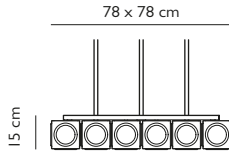

CHANT 6x6 CHANDELIER

Glass & aluminium with brushed gold or silver finish
57.6W / 2700k / CE, CB and UKCA certified
G4 / 220-240V / CRI 90 / Integrated LED driver
Supplied with 36x 1.6W dimmable G4 LEDs

Product Code	Chant 6x6 Chandelier, frosted	CHT0030
	Chant 6x6 Chandelier, clear	CHT0031
Price	ex.VAT £6,500.00	£7,800 inc. VAT
Lead Time	Available end Q2 2023 - 28 days	
Weight	29.8 kg