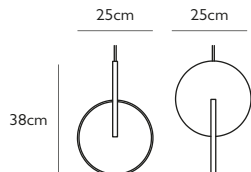

LEE BROOM

ECLIPSE

ECLIPSE PENDANT LIGHT POLISHED CHROME

Opal acrylic & polished chrome
3.5w / 2700k / 466 lumen / CE, CB & UKCA / CRI 90
220-240vAC Input / 24vDC Output / dimmable
Supplied with separate LED driver
300cm clear cable and steel tensile wire
12cm round polished chrome ceiling plate

Product Code	Eclipse Pendant Light Chrome	ECL0010
Price	ex.VAT £858.33	£1,030 inc. VAT
Lead Time	7 days	
Weight	2.96 kg