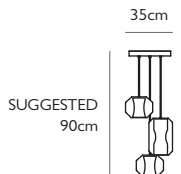

CHAMBER CHANDELIER 3 PIECE

Carrara marble & crystal
14.7w / 2700k / 940 lumen / CE, CB & UKCA
E27 / max 3 x 25w LED / 220-240v / CRI 80
Supplied with 3 x 4.9w dimmable LED
3 x 300cm clear cable
35cm round satin white metal ceiling plate

Product Code	Chamber Chandelier 3 Piece	CH0030
Price	ex.VAT £3,025.00	£3,630 inc. VAT
Lead Time	7 days	
Weight	10 kg