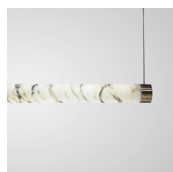

TUBE

TUBE LIGHT

Carrara marble & brushed brass or polished chrome
13.9w / 2700k / 270 lumen / CRI 80
220-240vAC Input / 24VDC Output
Supplied with separate LED driver
300cm clear cable with 2 x steel tensile wire
and 2 x 12cm round matching finish ceiling plates

Product Code	Tube Light Brass Tube Light Chrome	TU0010 TU0011
Price	ex.VAT £3,625.00	£4,350 inc. VAT
Lead Time	28 days	
Weight	3.65 kg