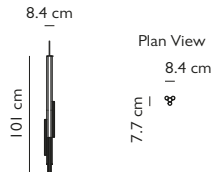

HAIL 3-LIGHT TALL GOLD

Reeded glass & aluminium with brushed gold finish
6W / 2700k / CE, CB and UKCA certified
GU18 / 220-240V / CRI 95
Supplied with 3x 2W dimmable GU18 LEDs
300cm gold fabric cable
12cm round brushed gold ceiling plate

Product Code Hail 3-light Tall, gold **HAI0021**
Price ex.VAT £733.33 ..... **£880**
inc. VAT
Lead Time 28 days
Weight 1.5 kg