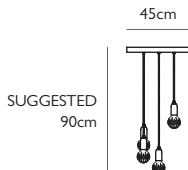

CRYSTAL BULB CHANDELIER 5 PIECE BRUSHED BRASS

Clear or frosted crystal & brushed brass
10w / 2700k / 260 lumen / CE, CB & UKCA
E27 / max 5 x 2w LED / 220-240v / CRI 80
Supplied with 5 x 2w dimmable LEDs
Crystal Bulb is not to be used with halogens
5 x 300cm gold fabric cable
with 45cm round satin white metal ceiling plate

Product Code	Clear Crystal Bulb Chandelier 5 Piece Brass	CB0041
	Frosted Crystal Bulb Chandelier 5 Piece Brass	CB0042
Price	ex.VAT £1,308.33	£1,570 inc. VAT
Lead Time	7 days	
Weight	7 kg