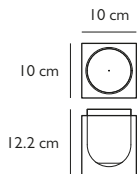

SELF PORTRAIT SCENTED CANDLE SET

Natural soy wax. NET WT. e 320g/11.2oz.
Burn time approximately 70 hours.

Candle Vessel:
Stainless steel with polished gunmetal finish

Candle Holder:
Optical crystal glass

Product Code Self Portrait Scented Candle Set **CAN102**

Price ex.VAT £150.00 ..... **£180**
inc. VAT

Lead Time 7 days

Weight 2.15 kg