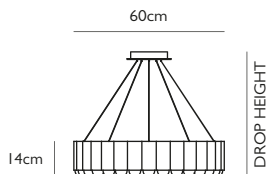

LEE BROOM

CAROUSEL

CAROUSEL POLISHED GUNMETAL

Polished Gunmetal
60w / 2700k / 1050 lumen / CE, CB & UKCA
E27 / max 30 x 2w LED / 220-240v / CRI 80
Supplied with 30 x 2w dimmable LEDs
& opaque glass diffusers
310cm clear cable, 5x adjustable steel tensile wires
18cm round polished gunmetal ceiling plate
Min drop height: 55cm, max drop height: 280cm

Product Code	Carousel Gunmetal	CA0010
Price	ex.VAT £3,358.33	£4,030 inc. VAT
Lead Time	28 days	
Weight	14 kg