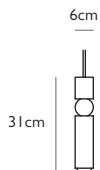

LEE BROOM

FULCRUM

FULCRUM LIGHT POLISHED CHROME

Polished chrome
4.9w / 2700k / 470 lumen / CE, CB & UKCA
E27 / max 1 x 25w LED / 220-240v / CRI 80
Supplied with 4.9w dimmable LED

300cm silver fabric cable
12cm round polished chrome ceiling plate

Product Code	Fulcrum Light Chrome	FUL0060
Price	ex.VAT £316.67	£380 inc. VAT
Lead Time	7 days	
Weight	1 kg