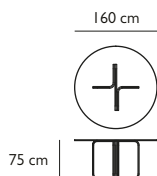

LEE BROOM

FURNITURE

MUSICO TABLE

Bent stainless steel tube frame available in polished chrome or matte black finish with toughened clear or smoke glass top

Product Code Musico Table Polished Chrome **MTPC0010**
Musico Table Matte Black **MTMB0020**

Price ex.VAT £4,958.33 ..... **£5,950**
inc. VAT
Lead Time Made to order 16 weeks
Weight 74 kg - Special shipping required (Delivery band 6)