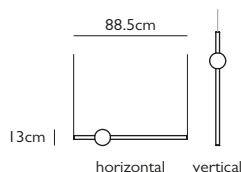

ORION TUBE LIGHT POLISHED GOLD

Opal acrylic & polished gold
13.9w / 2700k / 1069 lumen / CE, CB & UKCA / CRI 85
220-240vAC Input / 24vDC Output / dimmable
Supplied with separate LED driver
500cm clear cable & steel tensile wire
2 x 4cm round polished gold mini ceiling plates

Product Code	Orion Tube Light Gold	ORI0020
Price	ex.VAT £816.67	£980 inc. VAT
Lead Time	7 days	
Weight	1.75 kg