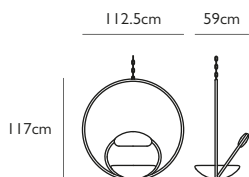

HANGING HOOP CHAIR MATTE BLACK

Matte black finish steel frame

Upholstered seat Kvadrat Divina 3 Red fabric code #0623 - 100% wool (for different colour see option below).

Supplied with 300cm matte black finish chain (for additional chain length see option below). Ceiling fittings not supplied.

Product Code	Hanging Hoop Chair Black	HHC0011
Price	ex.VAT £4,066.67	£4,880 inc. VAT
Lead Time	28 days	
Weight	25 kg - Special shipping required (Delivery band 6)	

HANGING HOOP CHAIR DIVINA 3 FABRIC COLOUR OPTION	HHC0020	ex.VAT £441.67.....	£530 inc. VAT

Alternative colour option from Kvadrat Divina 3 range. Trade / dealer discount does not apply.

HANGING HOOP CHAIR EXTRA CHAIN LENGTH	HHC0030	ex.VAT £58.33.....	£70 inc. VAT

Additional chain length in same finish as Hanging Hoop Chair. Price per additional 100cm section