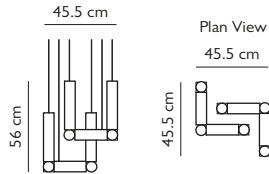

VESPER DUO GOLD

Opal glass & aluminium with brushed gold finish
9.6W / 2700k / CE, CB and UKCA certified
G4 / 220-240v / CRI 90
Supplied with 6x 1.6W dimmable G4 LEDs
6 x 300cm clear cable
52cm square satin white ceiling canopy
with integrated LED driver

Product Code	Vesper Duo, brushed gold	VES0011
Price	ex.VAT £1,700.00	£2,040 inc. VAT
Lead Time	28 days	
Weight	9 kg