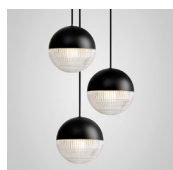

LITTLE LENS FLAIR CHANDELIER 3 PIECE MATTE BLACK

Matte black steel & clear polycarbonate
14.7w / 2700k / CE, CB & UKCA
E27 / max 3 x 25w LED / 220-240v / CRI 80
Supplied with 3 x 4.9w dimmable LED bulb
3 x 300cm black fabric cable
35cm round matte black ceiling plate

Product Code	Little Lens Flair Chandelier 3 Piece Black	LLF0031
Price	ex.VAT £925.00	£1,110 inc. VAT
Lead Time	7 days	
Weight	2.55 kg