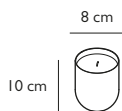

SELF PORTRAIT SCENTED CANDLE REFILL

Natural soy wax. NET WT. e 320g/11.2oz.
Burn time approximately 70 hours.

Candle Vessel:
Stainless steel with polished gunmetal finish

Product Code Self Portrait Candle Refill **CAN002**

Price ex.VAT £66.67 ..... **£80**
inc. VAT

Lead Time 7 days

Weight 0.4 kg