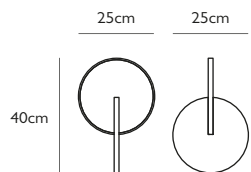

ECLIPSE TABLE LAMP POLISHED GOLD

Opal acrylic & polished gold
3.5w / 2700k / 431 lumen / CE, CB & UKCA / CRI 90
220-240vAC Input / 24vDC Output / dimmable
200cm gold fabric cable
with in-line dimmer switch

Product Code	Eclipse Table Lamp Gold	ECL0021
Price	ex.VAT £1,266.67	£1,520 inc. VAT
Lead Time	7 days	
Weight	4.38 kg