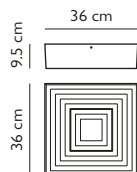

Jesmonite with opal acrylic & brushed gold details
10.4W / 2700k / CE, CB and UKCA certified
G9 / 220-240V / CRI 80-89
Supplied with 4x 2.6W dimmable G9 LEDs
Includes mounting plate to fit flush to surface

Product Code	Pantheum Surface Light	PAN0010
Price	ex.VAT £958.33	£1,150 inc. VAT
Lead Time	7 days	
Weight	8 kg