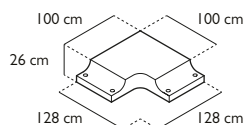

WHITE STREET SOFA CORNER TABLE

Ash wood available in 3 different finishes:

- White Ash WS0040
- Black Ash WS0041
- Warm Ash WS0042

Tables can be assembled in multiple configurations with White Street Sofas.

Product Code White Street Sofa Corner Table **WS004(X)**

Price ex.VAT £3,941.67 ..... **£4,730**
inc. VAT

Lead Time Made to order 16 weeks

Weight Special shipping required (Delivery band 6)