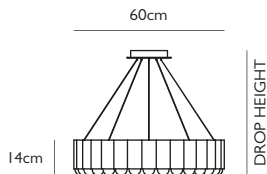

CAROUSEL MATTE BLACK

Matte Black
60w / 2700k / 1050 lumen / CE, CB & UKCA
E27 / max 30 x 2w LED / 220-240v / CRI 80
Supplied with 30 x 2w dimmable LEDs
& opaque glass diffusers
310cm clear cable, 5x adjustable steel tensile wires
18cm round matte black ceiling plate
Min drop height: 55cm, max drop height: 280cm

Product Code	Carousel Black	CA0013
Price	ex.VAT £3,358.33	£4,030 inc. VAT
Lead Time	28 days	
Weight	14 kg