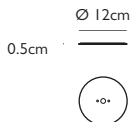

CEILING PLATE COVER FOR JUNCTION BOX

Ceiling plate to mount mini canopy directly to junction box.

Product Code	Ceiling Plate Cover for J-box	CPC001
Price	ex.VAT £25.00	£30 inc. VAT
Lead Time	7 days	
Weight	75 g