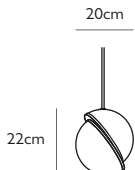

MINI CRESCENT LIGHT

Opal acrylic & brushed brass
4.9w / 2700k / 270 lumen / CE, CB & UKCA
E27 / max 1 x 25w LED / 220-240v / CRI 80
Supplied with 4.9w dimmable LED
300cm gold fabric cable
12cm round brushed brass ceiling plate

Product Code	Mini Crescent Light	CRE0040
Price	ex.VAT £483.33	£580 inc. VAT
Lead Time	7 days	
Weight	1.1 kg