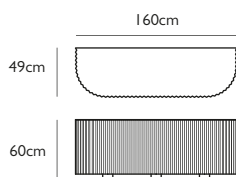

SHADOW CABINET

Walnut with brushed brass inlay & solid brushed brass top
With two cupboards

Product Code Shadow Cabinet Brass **SHA0010**

Price ex.VAT £23,891.67 ..... **£28,670**
inc. VAT
Lead Time Made to order 16 weeks
Weight 100 kg - Special shipping required (Delivery band 6)