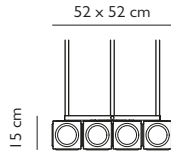

LEE BROOM

CHANT

CHANT 4x4 CHANDELIER

Glass & aluminium with brushed gold or silver finish
25.6W / 2700k / CE, CB and UKCA certified
G4 / 220-240V / CRI 90 / Integrated LED driver
Supplied with 16x 1.6W dimmable G4 LEDs

Product Code	Chant 4x4 Chandelier, frosted	CHT0020
	Chant 4x4 Chandelier, clear	CHT0021
Price	ex.VAT £3,041.67	£3,650 inc. VAT
Lead Time	Available end Q2 2023 - 28 days	
Weight	13.5 kg