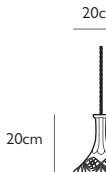

TULIP DECANTERLIGHT

Crystal & brushed brass
3.4w / 2700k / 460 lumen / CE, CB & UKCA
E27 / max 1 x 25w LED / 220-240v / CRI 80
Supplied with 3.4w dimmable LED filament

300cm gold fabric cable
12cm round brushed brass ceiling plate

Product Code	Decanterlight Tulip	NDC0052
Price	ex.VAT £275.00	£330 inc. VAT
Lead Time	7 days	
Weight	1.75 kg