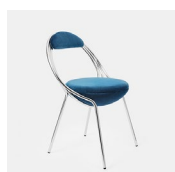

### MUSICO CHAIR MATTE BLACK

Matte black finish stainless steel frame

Fully upholstered seat and backrest. Available in a selection of fabrics and leathers.

Seat height 47cm; Seat depth 42cm

Starting price from Price Group 01. See Musico price list for latest options.

### MUSICO CHAIR POLISHED CHROME

Polished chrome finish stainless steel frame

Fully upholstered seat and backrest. Available in a selection of fabrics and leathers.

Seat height 47cm; Seat depth 42cm

Starting price from Price Group 01. See Musico price list for latest options.