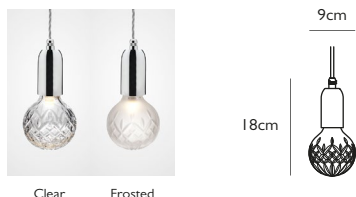

CRYSTAL BULB PENDANT POLISHED CHROME