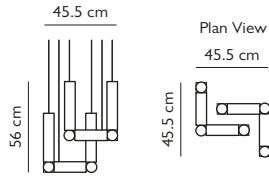

LEE BROOM

VESPER

VESPER DUO SILVER

Opal glass & aluminium with brushed silver finish
9.6W / 2700k / CE, CB and UKCA certified
G4 / 220-240v / CRI 90
Supplied with 6x 1.6W dimmable G4 LEDs
6 x 300cm clear cable
52cm square satin white ceiling canopy
with integrated LED driver

Product Code	Vesper Duo, brushed silver	VES0010
Price	ex.VAT £1,700.00	£2,040 inc. VAT
Lead Time	28 days	
Weight	9 kg