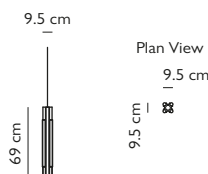

### ALTAR 4-LIGHT SHORT

Oak with polycarbonate & brushed brass details  
 17.28W / 2700k / CE, CB and UKCA certified  
 24V DC - requires remote driver installation  
 300cm clear cable & steel tensile wire  
 12cm round brushed brass flat ceiling canopy