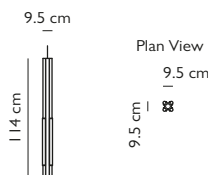

ALTAR 4-LIGHT TALL

Oak with polycarbonate & brushed brass details
17.28W / 2700k / CE, CB and UKCA certified
24V DC - requires remote driver installation
300cm clear cable & steel tensile wire
12cm round brushed brass flat ceiling canopy

Product Code	Altar 4-light Tall	ALT0020
Price	ex.VAT £2,600.00	£3,120 inc. VAT
Lead Time	28 days	
Weight	3.5 kg