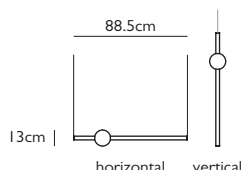

ORION GLOBE LIGHT POLISHED GUNMETAL

Opal glass & polished gunmetal
7.6w / 2700k / 377 lumen / CE, CB & UKCA / CRI 85
220-240vAC Input / 24vDC Output / dimmable
Supplied with separate LED driver
500cm clear cable & steel tensile wire
2 x 4cm round polished gunmetal mini ceiling plates

Product Code	Orion Globe Light Gunmetal	ORI0011
Price	ex.VAT £816.67	£980 inc. VAT
Lead Time	7 days	
Weight	2.41 kg