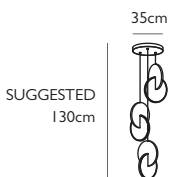

ECLIPSE CHANDELIER 3 PIECE POLISHED GOLD

Opal acrylic & polished gold
10.5w / 2700k / CE, CB & UKCA / CRI 90
220-240vAC Input / 24vDC Output / dimmable
Supplied with separate LED driver
3 x 300cm clear cable & steel tensile wire
35cm round polished gold ceiling plate

Product Code	Eclipse Chandelier 3 Piece Gold	ECL0041
Price	ex.VAT £2,808.33	£3,370 inc. VAT
Lead Time	7 days	
Weight	12.38 kg	

Eclipse Chandelier 5 Piece Polished Chrome and Polished Gold are also available. Please contact your sales representative for more information.