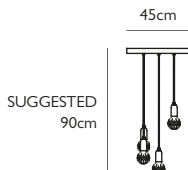

CRYSTAL BULB CHANDELIER 5 PIECE POLISHED CHROME

Clear or frosted crystal & polished chrome
10w / 2700k / 260 lumen / CE, CB & UKCA
E27 / max 5 x 2w LED / 220-240v / CRI 80
Supplied with 5 x 2w dimmable LEDs
Crystal Bulb is not to be used with halogens
5 x 300cm silver fabric cable
with 45cm round satin white metal ceiling plate

Product Code	Clear Crystal Bulb Chandelier 5 Piece Chrome	CB0045
	Frosted Crystal Bulb Chandelier 5 Piece Chrome	CB0046
Price	ex.VAT £1,308.33	£1,570 inc. VAT
Lead Time	7 days	
Weight	7 kg