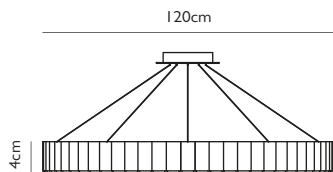

CAROUSEL XL POLISHED CHROME

Polished Chrome
120w / 2700k / 1150 lumen / CE, CB & UKCA
E27 / max 60 x 2w LED / 220-240v / CRI 80
Supplied with 60 x 2w dimmable LEDs
& opaque glass diffusers
310cm clear cable, 10 x adjustable tensile wires
25.5cm round polished chrome ceiling plate
Min drop height: 55cm, max drop height: 280cm

Product Code Carousel XL Chrome **CA0032**
Price ex.VAT £6,833.33 ..... **£8,200**
inc. VAT
Lead Time 28 days
Weight 28 kg - Special shipping required (Delivery band 6)