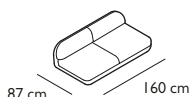

WHITE STREET SOFA 2-SEAT SOFA

Upholstered in Dedar Karakorom Bouclé Wool:

- Ivory 001 WS0021
- Duna 003 WS0023
- Perla 004 WS0024
- Antracite 005 WS0025
- Charcoal 006 WS0026

Seat height: 40 cm; Seat depth: 64 cm

Product Code White Street Sofa 2-Seat Sofa **WS002(X)**

Price ex.VAT £13,691.67 ..... **£16,430**
inc. VAT

Lead Time Made to order 16 weeks

Weight Special shipping required (Delivery band 6)