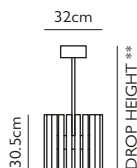

LEE BROOM

AURORA

AURORA RING 1 (20)

Reeded glass & polished stainless steel
40w / 2700k / CE / dimmable
GU18 / max 20 x 2w LED / 220-240v / CRI 94.5
Supplied with 20 x 2w LED bulbs - 200 lm each
Polished stainless steel rod, dia. 1.6cm x L. 50cm
14cm round polished stainless steel ceiling plate

Product Code Aurora Ring 1 (20) **AUR0020**
Price ex.VAT £2,783.33 ..... **£3,340**
inc. VAT
Lead Time Made to order 8 weeks
Weight 6 kg - Special shipping required (Delivery band 6)