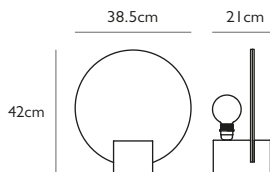

LEE BROOM

ACID MARBLE

ACID MARBLE TABLE LAMP

Nero Marquina marble, Carrara marble & yellow glass
E27 / max 40w eco-halogen / 220-240v / Bulb supplied - please inquire for details
200cm black fabric cable with in-line switch

Product Code	Acid Marble Table Lamp	ACI0030
Price	ex.VAT £2,416.67	£2,900 inc. VAT
Lead Time	28 days	
Weight	13 kg - Special shipping required (Delivery band 6)	

ALTAR

ALTAR 4-LIGHT SHORT