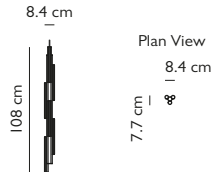

HAIL 6-LIGHT TALL GOLD

Reeded glass & aluminium with brushed gold finish
12W / 2700k / CE, CB and UKCA certified
GU18 / 220-240V / CRI 95
Supplied with 6x 2W dimmable GU18 LEDs
300cm gold fabric cable
12cm round brushed gold ceiling plate

Product Code Hail 6-light Tall, gold **HAI0031**
Price ex.VAT £1,208.33 ..... **£1,450**
inc. VAT
Lead Time 28 days
Weight 1.8 kg