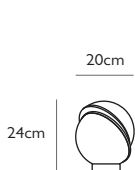

MINI CRESCENT TABLE LAMP

Opal acrylic & brushed brass
4.9w / 2700k / 270 lumen / CE, CB & UKCA
E27 / max 1 x 25w LED / 220-240v / CRI 80
Supplied with 4.9w dimmable LED
200cm gold fabric cable
with in-line switch

Product Code	Mini Crescent Table Lamp	CRE0050
Price	ex.VAT £566.67	£680 inc. VAT
Lead Time	7 days	
Weight	1 kg