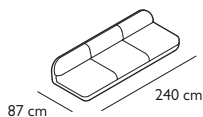

LEE BROOM

FURNITURE

WHITE STREET SOFA 3-SEAT SOFA

Upholstered in Dedar Karakorom Bouclé Wool:

- Ivory 001 WS0011
- Duna 003 WS0013
- Perla 004 WS0014
- Antracite 005 WS0015
- Charcoal 006 WS0016

Seat height: 40 cm; Seat depth: 64 cm

Product Code White Street Sofa 3-Seat Sofa **WS001(X)**

Price ex.VAT £16,408.33 ..... **£19,690**
inc. VAT

Lead Time Made to order 16 weeks

Weight Special shipping required (Delivery band 6)