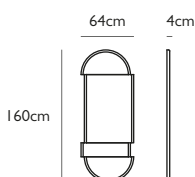

SPLIT MIRROR LONG

Mirror glass & matte black lacquer frame with oak veneer accents.

Product Code Split Mirror Long **SPL0030**

Price ex.VAT £2,258.33 ..... **£2,710**
inc. VAT
Lead Time 7 days
Weight 25.8 kg - Special shipping required (Delivery band 6)