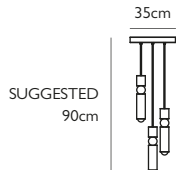

FULCRUM CHANDELIER 3 PIECE

Polished chrome, polished gold or matte black
14.7w / 2700k / 960 lumen / CE, CB & UKCA
E27 / max 3 x 25w LED / 220-240v / CRI 80
Supplied with 3 x 4.9w dimmable LED

3 x 300cm gold, silver or black fabric cable
35cm round matching finish ceiling plate

Product Code	Fulcrum Chandelier 3 Piece Chrome	FUL0071
	Fulcrum Chandelier 3 Piece Gold	FUL0072
	Fulcrum Chandelier 3 Piece Black	FUL0073
Price	ex.VAT £1,100.00	£1,320 inc. VAT
Lead Time	7 days	
Weight	5.45 kg