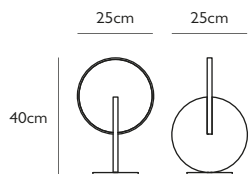

ECLIPSE TABLE LAMP POLISHED CHROME

Opal acrylic & polished chrome
3.5w / 2700k / 431 lumen / CE, CB & UKCA / CRI 90
220-240vAC Input / 24vDC Output / dimmable
200cm silver fabric cable
with in-line dimmer switch

Product Code	Eclipse Table Lamp Chrome	ECL0020
Price	ex.VAT £1,266.67	£1,520 inc. VAT
Lead Time	7 days	
Weight	4.38 kg