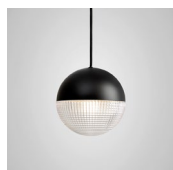

LEE BROOM

LITTLE LENS FLAIR

LITTLE LENS FLAIR PENDANT LIGHT MATTE BLACK

Matte black steel & clear polycarbonate
4.9w / 2700k / 380 lumen / CE, CB & UKCA
E27 / max 1 x 25w LED / 220-240v / CRI 80
Supplied with 4.9w dimmable LED bulb
300cm black fabric cable
12cm round matte black ceiling plate

Product Code	Little Lens Flair Pendant Light Black	LLF0011
Price	ex.VAT £275.00	£330 inc. VAT
Lead Time	7 days	
Weight	0.85 kg