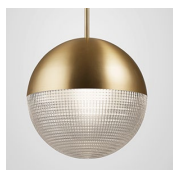

LENS FLAIR PENDANT LIGHT BRUSHED BRASS

Brushed brass steel & clear polycarbonate
11w / 2700k / 700 lumen / CE, CB & UKCA
E27 / max 1 x 25w LED / 220-240v / CRI 80
Supplied with 13w dimmable LED bulb
300cm gold fabric cable
12cm round brushed brass steel ceiling plate

Product Code	Lens Flair Pendant Light Brass	LEN0010
Price	ex.VAT £833.33	£1,000 inc. VAT
Lead Time	7 days	
Weight	5 kg