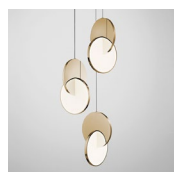

ECLIPSE CHANDELIER 3 PIECE POLISHED GOLD

Opal acrylic & polished gold
10.5w / 2700k / CE, CB & UKCA / CRI 90
220-240vAC Input / 24vDC Output / dimmable
Supplied with separate LED driver
3 x 300cm clear cable & steel tensile wire
35cm round polished gold ceiling plate

Product Code	Eclipse Chandelier 3 Piece Gold	ECL0041
Price	ex.VAT £2,808.33	£3,370 inc. VAT
Lead Time	7 days	
Weight	12.38 kg	

Eclipse Chandelier 5 Piece Polished Chrome and Polished Gold are also available. Please contact your sales representative for more information.