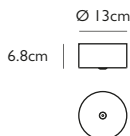

DEEP CEILING PLATE

Ceiling plate to house LED driver for Eclipse and Orion Products

Available finishes:
Polished Gold ● CPD004
Polished Chrome ● CPD006
Polished Gunmetal ● CPD007

Product Code	Deep Ceiling Plate	See chart
Price	ex.VAT £75.00	£90 inc. VAT
Lead Time	7 days	
Weight	740 g