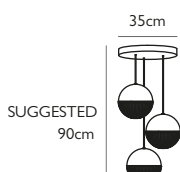

LITTLE LENS FLAIR CHANDELIER 3 PIECE BRUSHED BRASS

Brushed brass steel & clear polycarbonate
14.7w / 2700k / CE, CB & UKCA
E27 / max 3 x 25w LED / 220-240v / CRI 80
Supplied with 3 x 4.9w dimmable LED bulb
3 x 300cm gold fabric cable
35cm round brushed brass ceiling plate

Product Code	Little Lens Flair Chandelier 3 Piece Brass	LLF0030
Price	ex.VAT £925.00	£1,110 inc. VAT
Lead Time	7 days	
Weight	2.55 kg	

Little Lens Flair Chandelier 5 Piece Brushed Brass and Matte Black are also available. Please contact your sales representative for more information.