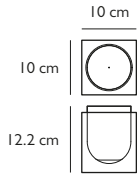

LEE BROOM

SCENTED CANDLE

ON REFLECTION SCENTED CANDLE SET

Natural soy wax. NET WT. e 320g/11.2oz.
Burn time approximately 70 hours.

Candle Vessel:
Stainless steel with polished gold finish

Candle Holder:
Optical crystal glass

Product Code On Reflection Scented Candle Set **CAN101**

Price ex.VAT £150.00 ..... **£180**
inc. VAT

Lead Time 7 days

Weight 2.15 kg