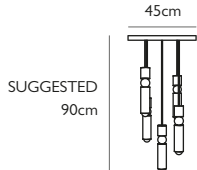

FULCRUM CHANDELIER 5 PIECE

Polished chrome, polished gold or matte black
24.5w / 2700k / 1250 lumen / CE, CB & UKCA
E27 / max 5 x 25w LED / 220-240v / CRI 80
Supplied with 5 x 4.9w dimmable LED

5 x 300cm gold, silver or black fabric cable
45cm round matching finish ceiling plate

Product Code	Fulcrum Chandelier 5 Piece Chrome	FUL0062
	Fulcrum Chandelier 5 Piece Gold	FUL0063
	Fulcrum Chandelier 5 Piece Black	FUL0064
Price	ex.VAT £1,766.67	£2,120 inc. VAT
Lead Time	7 days	
Weight	10 kg