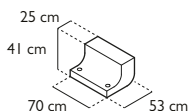

WHITE STREET SOFA SIDE TABLE

Ash wood available in 3 different finishes:

- White Ash WS0050
- Black Ash WS0051
- Warm Ash WS0052

Tables can be assembled in multiple configurations with White Street Sofas.

Product Code White Street Sofa Side Table **WS005(X)**

Price ex.VAT £2,800.00 ..... **£3,360**
inc. VAT

Lead Time Made to order 16 weeks

Weight Special shipping required (Delivery band 6)