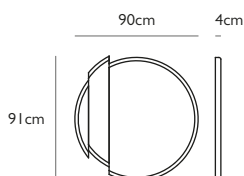

SPLIT MIRROR ROUND

Mirror glass & matte black lacquer frame with oak veneer accents.

Product Code Split Mirror Round **SPL0020**

Price ex.VAT £2,258.33 ..... **£2,710**
inc. VAT
Lead Time 7 days
Weight 22 kg - Special shipping required (Delivery band 6)