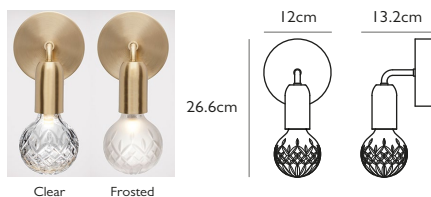

CRYSTAL BULB WALL LIGHT

Clear or frosted crystal & brushed brass
2w / 2700k / 100 lumen / CE, CB & UKCA
E27 / max 1 x 2w LED / 220-240v / CRI 80
Supplied with 2w dimmable LED
Crystal Bulb is not to be used with halogens
12cm round brushed brass wall fitting

Product Code	Clear Crystal Bulb Wall Light Frosted Crystal Bulb Wall Light	CB0061 CB0062
Price	ex.VAT £241.67	£290 inc. VAT
Lead Time	7 days	
Weight	500 g