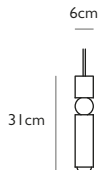

FULCRUM LIGHT MATTE BLACK

Matte black
4.9w / 2700k / 470 lumen / CE, CB & UKCA
E27 / max 1 x 25w LED / 220-240v / CRI 80
Supplied with 4.9w dimmable LED

300cm black fabric cable
12cm round matte black ceiling plate

Product Code	Fulcrum Light Black	FUL0070
Price	ex.VAT £316.67	£380 inc. VAT
Lead Time	7 days	
Weight	1 kg