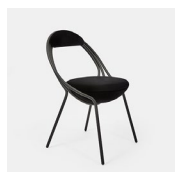

### MUSICO CHAIR MATTE BLACK

Matte black finish stainless steel frame

Fully upholstered seat and backrest. Available in a selection of fabrics and leathers.

Seat height 47cm; Seat depth 42cm

Starting price from Price Group 01. See Musico price list for latest options.