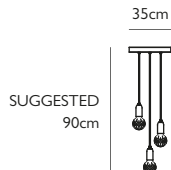

LEE BROOM

CRYSTAL BULB

CRYSTAL BULB CHANDELIER 3 PIECE BRUSHED BRASS

Clear or frosted crystal & brushed brass
6w / 2700k / 200 lumen / CE, CB & UKCA
E27 / max 3 x 2w LED / 220-240v / CRI 80
Supplied with 3 x 2w dimmable LEDs
Crystal Bulb is not to be used with halogens
3 x 300cm gold fabric cable
with 35cm round satin white metal ceiling plate

Product Code	Clear Crystal Bulb Chandelier 3 Piece Brass	CB0051
	Frosted Crystal Bulb Chandelier 3 Piece Brass	CB0052
Price	ex.VAT £816.67	£980 inc. VAT
Lead Time	7 days	
Weight	4.5 kg