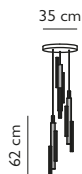

LEE BROOM

HAIL

HAIL 3-LIGHT SHORT CHANDELIER SILVER

Reeded glass & aluminium with brushed silver finish
18W / 2700k / CE, CB and UKCA certified
GU18 / 220-240V / CRI 95
Supplied with 9x 2W dimmable GU18 LEDs
3 x 300cm silver fabric cable
35cm round satin white metal ceiling plate

Product Code	Hail 3-light Short 3-piece Chandelier, silver	HAI0040
Price	ex.VAT £1,441,67	£1,730 inc. VAT
Lead Time	28 days	
Weight	4.45 kg