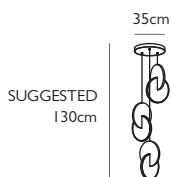

ECLIPSE CHANDELIER 3 PIECE POLISHED CHROME

Opal acrylic & polished chrome
10.5w / 2700k / CE, CB & UKCA / CRI 90
220-240vAC Input / 24vDC Output / dimmable
Supplied with separate LED driver
3 x 300cm clear cable & steel tensile wire
35cm round polished chrome ceiling plate

Product Code	Eclipse Chandelier 3 Piece Chrome	ECL0040
Price	ex.VAT £2,808.33	£3,370 inc. VAT
Lead Time	7 days	
Weight	12.38 kg