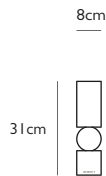

FULCRUM CANDLESTICK SMALL WHITE MARBLE

Carrara marble.
Includes large clear cup tealight candle.

Product Code	Fulcrum Candlestick Small Marble White	FUL0042
Price	ex.VAT £283.33	£340 inc. VAT
Lead Time	7 days	
Weight	3.8 kg