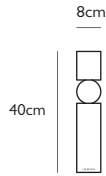

LEE BROOM

FULCRUM

FULCRUM CANDLESTICK LARGE TRAVERTINE

Travertine
Includes large clear cup tealight candle.

Product Code	Fulcrum Candlestick Large Travertine	FUL0045
Price	ex.VAT £333.33	£400 inc. VAT
Lead Time	7 days	
Weight	5 kg