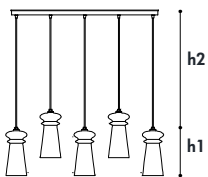

2296 Licio

Family Collection - pg. 172 - INCANTO

Suspension

Materiali _ Materials

Diffusore - Diffuser: Vetro, Glass

Struttura - Structure: Metallo, Metal

Dimmerazione _ Dimming

TRIAC

a richiesta con _ on request with

Casambi Bluetooth

Code	L x P	h1	h2 cable adj	LED	Kg	Finitura Finish	Prezzo Price
2296/L5	100x9	22	10-100	5x6w - E14	5	Nero Opaco Matt Black / COP / MB	€ 1.462
						Nero Opaco Matt Black / NK / MB	€ 1.462
						Nero Opaco Matt Black / OC / MB	€ 1.462