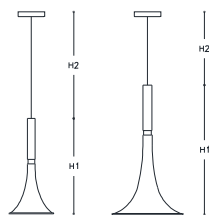

7026 Baffo

Family Collection - pg. 102 - INCANTO

Suspension

Materiali _ Materials

Corpo - Body: Metallo, Metal

Diffusore - Diffuser: Vetro, Glass

Dimmerazione _ Dimming

TRIAC

a richiesta con _ on request with

Casambi Bluetooth

Code	Ø	h1	h2 cable adj	LED		Finitura Finish	Prezzo Price
7026/SP	20	42	10-100	1x6w - E14	3	Bianco sfumato White shaded / B Titanio sfumato Titanium shaded / CDF Oro sfumato Gold shaded / OC Titanio sfumato Titanium shaded / MB	€ 403 € 432 € 432 € 432
7026/SG	32	62	10-100	1x6w - E14	3	Bianco sfumato White shaded / B Titanio sfumato Titanium shaded / CDF Oro sfumato Gold shaded / OC Titanio sfumato Titanium shaded / MB	€ 558 € 587 € 587 € 587