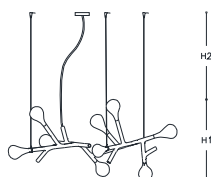

488 Rami

Family Collection - pg. 84 - INCANTO

Suspension

Materiali _ Materials
Diffusore - Diffuser: Vetro, Glass
Corpo - Body: Vetro, Glass
Struttura - Structure: Metallo, Metal

Code	L x P	h1	h2 cable adj	LED	Kg	Finitura Finish	Prezzo Price
488/S	145X100	68	10-100	8x2,5w - G4	10	Trasp. Sat. / Transp. Satin / C	€ 3.496