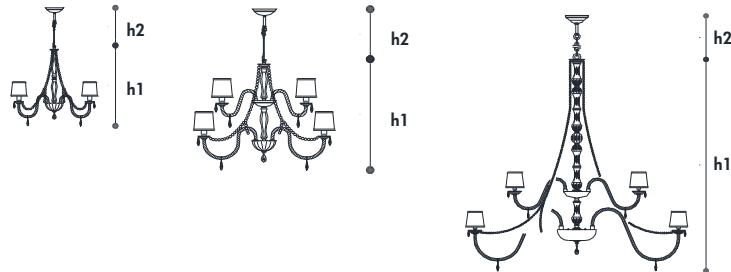

439 Pulsa

Family Collection - pg. 88 - INCANTO

Wall

a richiesta con _ on request with

1-10V, DALI

Materiali _ Materials

Diffusore - Diffuser: Vetro, Glass

Casambi Bluetooth

Struttura - Structure: Metallo, Metal

Code	L	H	Sp	Color Temperature	Lumen	LED	Kg	Finitura Finish	Prezzo Price
439/AP3	37	65	26	3000 K - CRI>80	1050	11w	5	Tortora / Dove / CDF	€ 920
								Tortora / Dove / OC	€ 920
								Bianco / White / CDF	€ 920
								Bianco / White / OC	€ 920

GENERAL INFO: Driver non dimmerabile incluso - No dimmable driver included.

439 Pulsa Spira

Family Collection - pg. 86 - INCANTO

Suspension

Materiali _ Materials

Corpo - Body: Vetro, Glass

Struttura - Structure: Metallo, Metal

Code	Ø	H	Color Temperature	Lumen	LED	Kg	Finitura Finish	Prezzo Price
439/SP20	150	160	3000 K - CRI>80	3700	20w+16W	30	Bianco sfumato / CDF White Shaded / CDF	€ 5.819

GENERAL INFO: Driver non dimmerabile incluso - No dimmable driver included.

445 Lenoir

Family Collection - pg. 114 - OPERA

Suspension

Dimmerazione _ Dimming

TRIAC

Materiali _ Materials

Corpo - Body: Vetro, Cristallo, Glass, Crystal

a richiesta con _ on request with

Paralume - Lampshade: Tessuto, Fabric

Casambi Bluetooth

Pendagliera - Drops: Cristallo, Crystal

Struttura - Structure: Metallo, Metal

Code	Ø	h1	h2 cable adj	LED	Kg	Finitura Finish	Pendagliera Drops & Beads	Prezzo Price
445/5	60	60	10-100	5x6w - E14	8	Bianco / White / C	Cristallo / Crystal	€ 1.731
						Nero / Black / CDF	Nero / Black Crystal	€ 1.881
						Trasp. / Transp. / C	Cristallo / Crystal	€ 1.645
						Teak / CDF	Golden Teak Crystal	€ 1.977
445/6	70	60	10-100	6x6w - E14	12	Bianco / White / C	Cristallo / Crystal	€ 2.092
						Nero / Black / CDF	Nero / Black Crystal	€ 2.379
						Trasp. / Transp. / C	Cristallo / Crystal	€ 1.987
						Teak / CDF	Golden Teak Crystal	€ 2.499
445/8	70	60	10-100	8x6w - E14	14	Bianco / White / C	Cristallo / Crystal	€ 2.918
						Nero / Black / CDF	Nero / Black Crystal	€ 3.041
						Trasp. / Transp. / C	Cristallo / Crystal	€ 2.772
						Teak / CDF	Golden Teak Crystal	€ 3.192
445/10	80	60	10-100	10x6w - E14	15	Bianco / White / C	Cristallo / Crystal	€ 3.523
						Nero / Black / CDF	Nero / Black Crystal	€ 3.706
						Trasp. / Transp. / C	Cristallo / Crystal	€ 3.347
						Teak / CDF	Golden Teak Crystal	€ 3.892