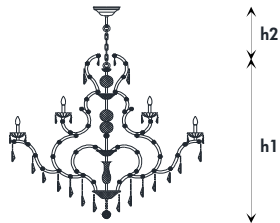

5101

Family Collection - pg. 198 - OPERA

Suspension

Materiali _ Materials

Corpo - Body: Vetro, Glass

Pendagliera - Drop: Vetro, Cristallo, Glass, Crystal

Struttura - Structure: Metallo, Metal

Dimmerazione _ Dimming

TRIAC

a richiesta con _ on request with

Casambi Bluetooth

Code	∅	h1	h2 cable adj	LED		Finitura Finish	Pendagliera Drops & Beads	Prezzo Price
5101/12	70	60	10-100	12x6w - E14	12	Trasp. / Transp. / C Trasp. / Transp. / C	Vetro / Glass Cristallo / Crystal	€ 4.279 € 4.947
5101/18	90	80	10-100	18x6w - E14	22	Trasp. / Transp. / C Trasp. / Transp. / C	Vetro / Glass Cristallo / Crystal	€ 6.284 € 7.488
5101/42	150	140	10-100	42x6w - E14	95	Trasp. / Transp. / C Trasp. / Transp. / C Zaffiro / Sapphire / C	Vetro / Glass Cristallo / Crystal Zaffiro / Sapphire	€ 18.184 € 22.062 € 26.742