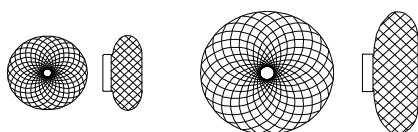

203 Cicla

Family Collection - pg. 138 - INCANTO

Wall

Dimmerazione _ Dimming

* DALI

Materiali _ Materials

Diffusore - Diffuser: Vetro, Glass

Struttura - Structure: Metallo, Metal

a richiesta con _ on request with

Casambi Bluetooth

Code	Ø	h1	h2 cable adj	Color Temperature	Lumen	LED		Finitura Finish	Prezzo Price
203/PL30	30	30	14	3000 K - CRI>80	1800	16w	3	Bianco / White / C	€ 482
								Trasp. / Transp. / C	€ 482
								Fumè / CDF	€ 482
								IP 45 Trasp. / Transp. / C	€ 667
								IP 45 Fumè / Fume / CDF	€ 667
203/PL	50	50	20	3000 K - CRI>80	2500	21w	4,5	Bianco / White / C	€ 625
								Trasp. / Transp. / C	€ 625
								Fumè / CDF	€ 625
								IP 45 Trasp. / Transp. / C	€ 814
								IP 45 Fumè / Fume / CDF	€ 814

GENERAL INFO: Dimmerazione DALI non possibile con grado di protezione IP45 - NO DALI dimming with IP45