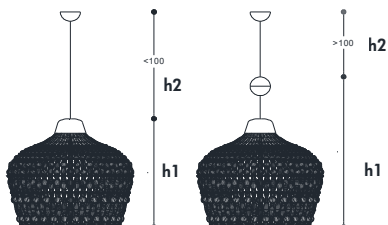

491 Crowns

Family Collection - pg. 120 - INCANTO

Suspension

Materiali _ Materials
Corpo - Body: Vetro, Glass
Struttura - Structure: Metallo, Metal

Dimmerazione _ Dimming

TRIAC

a richiesta con _ on request with

Casambi Bluetooth

Code	Ø	h1	h2 cable adj	Color Temperature	Lumen	LED	Kg	Finitura Finish	Prezzo Price
491/64*	64	58	10-100	3000 K - CRI>80	2270	27w	15	Trasp. / Transp. / C	€ 6.121

491/110**	110	105	10-100	3000 K - CRI>80	8140	63w	50	Trasp. / Transp. / C	€ 15.521

Code	Ø	h1	h2 cable adj	Color Temperature	Lumen	LED	Kg	Finitura Finish	Prezzo Price

491/64*	64	58+42	10-100	3000 K - CRI>80	2270	27w	15	Trasp. / Transp. / C	€ 6.230

491/110**	110	105+68	10-100	3000 K - CRI>80	8140	63w	50	Trasp. / Transp. / C	€ 15.631

GENERAL INFO: **Driver non dimmerabile incluso - No dimmable driver included.