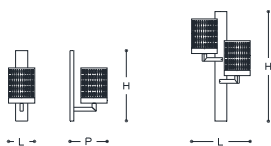

725 Quarzo

Family Collection - pg. 72 - INCANTO

Wall

Materiali _ Materials

Diffusore - Diffuser:

Struttura - Structure:

Cristallo, Crystal

Metallo, Metal

a richiesta con _ on request with

DALI

Casambi Bluetooth

Code	L	H	Sp	Color Temperature	Lumen	LED	Kg	Finitura Finish	Prezzo Price
725/AP1	13	38	18	3000 K - CRI>80	600	6,5w	1,5	Trasp. / Transp. / C / OC	€ 639
725/AP2	29	60	19	3000 K - CRI>80	1200	13w	3	Trasp. / Transp. / C / OC	€ 1.072

GENERAL INFO: Driver non dimmerabile incluso - No dimmable driver included.