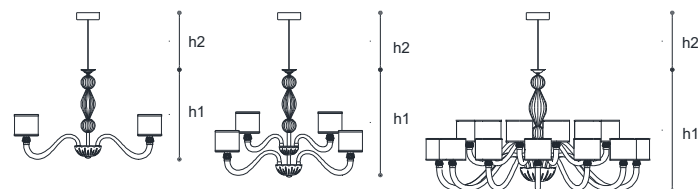

2450 Rigato

Family Collection - pg. 107 - OPERA

Suspension

Materiali _ Materials

Corpo - Body:

Paralume - Lampshade:

Struttura - Structure:

Vetro, Cristallo, Glass, Crystal

Tessuto, Fabric

Metallo, Metal

Dimmerazione _ Dimming

TRIAC

a richiesta con _ on request with

Casambi Bluetooth

Code	Ø	h1	h2 cable adj	LED	Kg	Finitura Finish	Prezzo Price
2450/5	60	50	10-100	5x6w-E14	6	Tortora-Nero Dove-Black / C	€ 1.825
2450/8	84	52	10-100	8x6w-E14	8	Tortora-Nero Dove-Black / C	€ 2.488
2450/10	84	52	10-100	10x6w-E14	10	Tortora-Nero Dove-Black / C	€ 2.929
2450/8+4	84	62	10-100	12x6w-E14	16	Tortora-Nero Dove-Black / C	€ 3.671