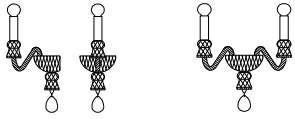

286

Family Collection - pg. 125 - OPERA

Wall

Dimmerazione _ Dimming

TRIAC

Materiali _ Materials

Corpo - Body: Vetro, Cristallo, Glass, Crystal

Pendagliera - Drops: Vetro, Cristallo, Glass, Crystal

Struttura - Structure: Metallo, Metal

a richiesta con _ on request with

Casambi Bluetooth

Code	L	H	Sp	LED	Kg	Finitura Finish	Prezzo Price
286/AP1	15	38	25	1x6w - E14	1	Trasp. / Transp. / NK Colorato / Colored / NK	Cristallo / Crystal Vetro / Glass / Crystal € 394 € 488
286/AP2	34	38	20	2x6w - E14	2	Trasp. / Transp. / NK Colorato / Colored / NK	Cristallo / Crystal Vetro / Glass / Crystal € 505 € 617

GENERAL INFO: Colori: Arancione, Rosso Bordeaux, Bianco, Nero - Colours: Orange, Red Bordeaux, White, Black