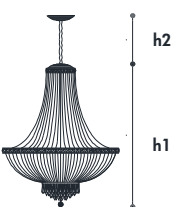

1030 Memory

Family Collection - pg. 201 - OPERA

Suspension

Materiali _ Materials

Diffusore - Diffuser: Cristallo, Crystal

Struttura - Structure: Metallo, Metal

Dimmerazione _ Dimming

TRIAC

a richiesta con _ on request with

Casambi Bluetooth

Code	Ø	h1	h2 cable adj			Finitura Finish	Pendaglieria Drops & Beads	Prezzo Price
1030/50	54	78	10-100	6x6w - E14	30	Trasp. / Transp. / OA Trasp. / Transp. / OA	Vetro / Glass Cristallo / Crystal	€ 2.594 € 3.458
1030/70	70	90	10-100	10x6w - E14	50	Trasp. / Transp. / OA Trasp. / Transp. / OA	Vetro / Glass Cristallo / Crystal	€ 3.709 € 5.086
1030/100	100	137	10-100	20x6w - E14	80	Trasp. / Transp. / OA Trasp. / Transp. / OA	Vetro / Glass Cristallo / Crystal	€ 6.916 € 9.759