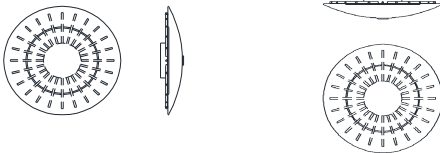

211 Polifemo

Family Collection - pg. 198 - INCANTO

Wall / Ceiling

Dimmerazione _ Dimming

DALI

Materiali _ Materials

Diffusore - Diffuser: Vetro, Glass

Struttura - Structure: Metallo, Metal

a richiesta con _ on request with

Casambi Bluetooth

Code	L	H	Sp	Color Temperature	Lumen	LED	Kg	Finitura Finish	Prezzo Price
211/AP	54	54	10	3000 K - CRI>80	3000	24,4w	5	Bianco Satinato White Satin / OC	€ 757
								Bianco Satinato White Satin / C	€ 757

212 Crater

Family Collection - pg. 184 - INCANTO

Wall

Dimmerazione _ Dimming

DALI

Materiali _ Materials

Diffusore - Diffuser: Vetro, Glass

Struttura - Structure: Metallo, Metal

a richiesta con _ on request with

Casambi Bluetooth

Code	L	H	Sp	Color Temperature	Lumen	LED	Kg	Finitura Finish	Prezzo Price
212/PL	33	33	10	3000 K - CRI>80	1600	12,5w	3	Bianco / White / B	€ 492
212/PL45	42	42	15	3000 K - CRI>80	2000	15,5w	5	Bianco / White / B	€ 711