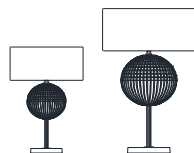

8160 Brigitta

Family Collection - pg. 178 - OPERA

Table

a richiesta con _ on request with

Corpo - Body:

Cristallo, Crystal

Diffusore - Diffuser:

Tessuto, Fabric

Struttura - Structure:

Metallo, Metal

Code	Ø	H	LED	Kg	Finitura Finish	Prezzo Price
8160/LP	30	48	1x6w - E14	6	Trasp. teak / Transp. Teak / ON	€ 897
8160/LG	38	65	1x13w - E27 2,5w - Led	9	Trasp. teak / Transp. Teak / ON	€ 1.615

GENERAL INFO: Colore paralume: Tortora - Lampshade color: Dove