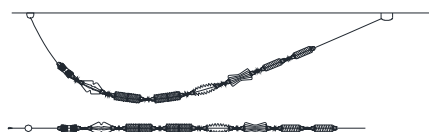

T1800 Collier

Family Collection - pg. 26 - INCANTO

Suspension

a richiesta con _ on request with

1-10V, DALI

Materiali _ Materials

Diffusore - Diffuser: Vetro, Glass

Struttura - Structure: Metallo, Metal

Casambi Bluetooth

Code	L x P	H	Color Temperature	Lumen	LED	Kg	Finitura Finish	Prezzo Price
T1800/S	398x16	112	3000 K - CRI>80	6300	56w	15	Vetro / Glass / C	€ 5.565

GENERAL INFO: Driver non dimmerabile incluso - No dimmable driver included.

Colorazione vetro: Diamante, Topazio, Acqua Marina, Rubino, Ametista, Agata, Smeraldo, Zaffiro

Glass Colours: Diamond, Topaz, Aquamarine, Ruby, Amethyst, Agatha, Emerald, Sapphire