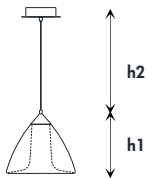

4041 Artika

Family Collection - pg. 136 - INCANTO

Suspension

Materiali _ Materials

Diffusore - Diffuser: Vetro, Glass

Struttura - Structure: Metallo, Metal

a richiesta con _ on request with

DALI

Casambi Bluetooth

Code	∅	h1	h2 cable adj	Color Temperature	Lumen	LED		Finitura Finish	Prezzo Price
4041/S	32	25	10-100	3000 K - CRI>80	1000	7,8	3	Trasp. / Transp. / CDF Trasp. / Transp. / MB Sfumato Bianco / B White shaded / B Sfumato Titanio / CDF Titanium shaded / CDF	€ 870 € 870 € 1.029 € 1.029