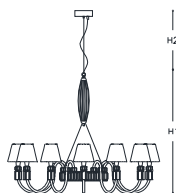

446 Otello

Family Collection - pg. 122 - OPERA

Suspension

Dimmerazione _ Dimming

Materiali _ Materials

Corpo - Body: Vetro, Cristallo, Glass, Crystal

Paralume - Lampshade: Tessuto, Fabric

Pendagliera - Drops: Cristallo, Crystal

Struttura - Structure: Metallo, Metal

a richiesta con _ on request with

Code	Ø	h1	h2 cable adj	LED	Kg	Finitura Finish	Pendagliera Drops & Beads	Prezzo Price
446/8	90	87	10-100	8x6w - E14	€ 7,00	Trasp. / Transp. / C	Cristallo / Crystal	€ 4.092
446/12	112	87	10-100	12x6w - E14	€ 7,00	Trasp. / Transp. / C	Cristallo / Crystal	€ 5.486

GENERAL INFO: Colore paralume: Piombo - Lampshade color: Lead