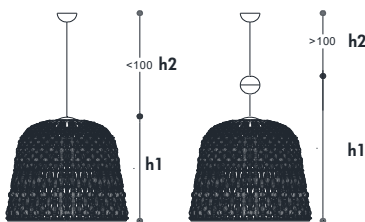

490 Crowns

Family Collection - pg. 120 - INCANTO

Suspension

Materiali _ Materials
Corpo - Body: Vetro, Glass
Struttura - Structure: Metallo, Metal

Dimmerazione _ Dimming

TRIAC

a richiesta con _ on request with

Casambi Bluetooth

Code	Ø	h1	h2 cable adj	Color Temperature	Lumen	LED	Kg	Finitura Finish	Prezzo Price
490/64*	64	58	10-100	3000 K - CRI>80	2600	32w	15	Trasp. / Transp. / C	€ 6.340

490/110**	110	105	10-100	3000 K - CRI>80	9100	80w	50	Trasp. / Transp. / C	€ 16.177

Code	Ø	h1	h2 cable adj	Color Temperature	Lumen	LED	Kg	Finitura Finish	Prezzo Price

490/64*	64	58+42	10-100	3000 K - CRI>80	2600	32w	15	Trasp. / Transp. / C	€ 6.449

490/110**	110	105+68	10-100	3000 K - CRI>80	9100	80w	50	Trasp. / Transp. / C	€ 16.286

GENERAL INFO: **Driver non dimmerabile incluso - No dimmable driver included.