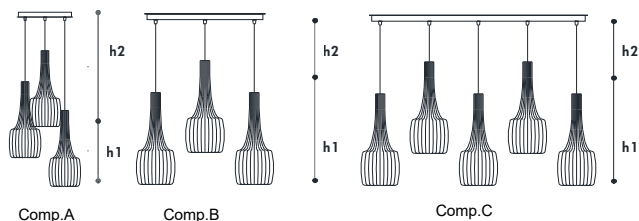

4010 Bossanova

Family Collection - pg. 182 - INCANTO

Suspension

Dimmerazione _ Dimming

TRIAC

Materiali _ Materials

Diffusore - Diffuser: Vetro, Glass

Struttura - Structure: Metallo, Metal

a richiesta con _ on request with

Casambi Bluetooth

Code	Ø	h1	h2 cable adj	LED	Kg	Finitura Finish	Prezzo Price
4010/S	18	48	10-100	1x6w - E14	1,5	Colorato / Colored / CDF	€ 462

GENERAL INFO: Colori: Trasparente, Tortora, Fumè, Verde oliva - Colours: Transparent, Dove, Fumè, Olive green

4010 Bossanova

Family Collection - pg. 182 - INCANTO

Suspension

Dimmerazione _ Dimming

TRIAC

Materiali _ Materials

Diffusore - Diffuser: Vetro, Glass

Struttura - Structure: Metallo, Metal

a richiesta con _ on request with

Casambi Bluetooth

Code	Ø	h1	h2 cable adj	LED	Kg	Finitura Finish	Prezzo Price
4010/S Comp.A	40	48	10-100	3x6w - E14	5	Colorato / Colored / CDF	€ 1.274

Code	L x P	h1	h2 cable adj	LED	Kg	Finitura Finish	Prezzo Price
4010/S Comp.B	64X18	48	10-100	3x6w - E14	5	Colorato / Colored / CDF	€ 1.274
4010/S Comp.C	110X18	48	10-100	5x6w - E14	8	Colorato / Colored / CDF	€ 2.085

GENERAL INFO: Colori: Trasparente, Tortora, Fumè, Verde oliva - Colours: Transparent, Dove, Fumè, Olive green

4010 Bossanova

Family Collection - pg. 182 - INCANTO

Floor

a richiesta con _ on request with

TRIAC

Materiali _ Materials

Diffusore - Diffuser: Vetro, Glass

Struttura - Structure: Metallo, Metal

Code	Ø	H	LED	Kg	Finitura Finish	Prezzo Price
4010/P	30	160	1x6w - E14	10	Colorato / Colored / CDF	€ 1.051

GENERAL INFO: Colori: Trasparente, Tortora, Fumè, Verde oliva - Colours: Transparent, Dove, Fumè, Olive green