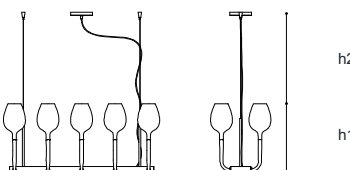

3050 Rosè

Family Collection - pg. 38 - INCANTO

Suspension

Materiali _ Materials

Diffusore - Diffuser: Vetro, Glass

Struttura - Structure: Metallo, Metal

a richiesta con _ on request with

1-10V, DALI

Casambi Bluetooth

Code	L x P	h1	h2 cable adj	Color Temperature	Lumen	LED	Kg	Finitura Finish	Prezzo Price
3050/L10	94x36	42	10-100	3000 K - CRI>80	9200	73w	12	Trasp. / Transp. / C Trasp. / Transp. / O * Colorato / Colored / CDF	€ 3.701 € 3.701 € 4.159

GENERAL INFO: Driver non dimmerabile incluso - No dimmable driver included.

Colori vetro metallizzato: Oro rosa, Oro, Titanio - Shiny coating glass colors: Rose Gold, Gold, Titanium