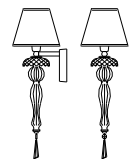

349 Vogue

Family Collection - pg. 154 - OPERA

Wall

Dimmerazione _ Dimming

TRIAC

Materiali _ Materials

Corpo - Body: Vetro, Cristallo, Glass, Crystal
Paralume - Lampshade: Tessuto, Fabric
Pendagliera - Drops: Cristallo, Crystal
Struttura - Structure: Metallo, Metal

a richiesta con _ on request with

Casambi Bluetooth

Code	L	H	Sp	LED	Kg	Finitura Finish	Pendagliera Drops & Beads	Prezzo Price
349/AP1	15	50	18	1x6w - E14	1	Trasp. / Transp. / NK	Cristallo / Crystal	€ 333
						Teak / CDF	Golden Teak Crystal	€ 451
						IP44 Trasp. / Transp. / NK	Cristallo / Crystal	€ 433
						IP44 Teak / CDF	Golden Teak Crystal	€ 549

GENERAL INFO: Colore paralume: Nero, Bianco - Lampshade color: Black, White