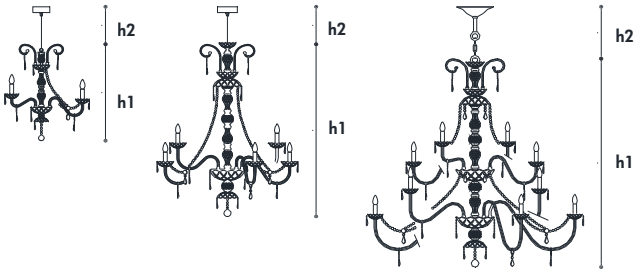

Suspension

Dimmerazione _ Dimming

TRIAC

Materiali _ Materials

Corpo - Body:

Vetro, Cristallo, Glass, Crystal

Pendagliera - Drops:

Cristallo, Crystal

Struttura - Structure:

Metallo, Metal

a richiesta con _ on request with

Casambi Bluetooth

Code	Ø	h1	h2 cable adj	LED	Kg	Finitura Finish	Pendagliera Drops & Beads	Prezzo Price
117/3+3	65	75	10-100	6x6w - E14	5	Trasp. / Transp. / C Trasp. / Transp. / C	Vetro / Glass Cristallo / Crystal	€ 1.377 € 1.515
117/4+4	65	75	10-100	8x6w - E14	8	Trasp. / Transp. / C Trasp. / Transp. / C	Vetro / Glass Cristallo / Crystal	€ 1.680 € 1.856
117/6+3	80	75	10-100	9x6w - E14	11	Trasp. / Transp. / C Trasp. / Transp. / C	Vetro / Glass Cristallo / Crystal	€ 1.726 € 1.922
117/8+4	80	75	10-100	12x6w - E14	12	Trasp. / Transp. / C Trasp. / Transp. / C	Vetro / Glass Cristallo / Crystal	€ 2.148 € 2.406
117/10+5	80	75	10-100	15x6w - E14	20	Trasp. / Transp. / C Trasp. / Transp. / C	Vetro / Glass Cristallo / Crystal	€ 2.524 € 2.849
117/16+8	115	130	10-100	24x6w - E14	32	Trasp. / Transp. / C Trasp. / Transp. / C	Vetro / Glass Cristallo / Crystal	€ 5.112 € 5.727
117/20+10	115	130	10-100	30x6w - E14	49	Trasp. / Transp. / C Trasp. / Transp. / C	Vetro / Glass Cristallo / Crystal	€ 6.143 € 6.824
117/20+10+20+10	115	150	10-100	60x6w - E14	100	Trasp. / Transp. / C Trasp. / Transp. / C	Vetro / Glass Cristallo / Crystal	€ 11.952 € 13.207
117/30+20+10	150	170	10-100	60x6w - E14	120	Trasp. / Transp. / C Trasp. / Transp. / C	Vetro / Glass Cristallo / Crystal	€ 13.376 € 15.194