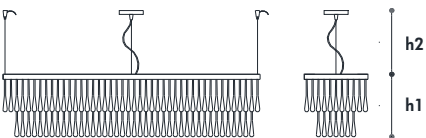

2307 Aldo

Family Collection - pg. 89 - OPERA

Suspension

Dimmerazione _ Dimming

TRIAC

Materiali _ Materials

Diffusore - Diffuser: Vetro, Glass

Struttura - Structure: Metallo, Metal

a richiesta con _ on request with

Casambi Bluetooth

Code	L x P	h1	h2 cable adj	Eco Alogena Eco Halogen	LED	Kg	Finitura Finish	Pendagliera Drops & Beads	Prezzo Price
2307/40x40	40x40	22	10-100	4x20w - G9	4x2,5w - G9	10	Trasp. / Transp. / NK	Vetro / Glass	€ 1.596
2307/90x30	90x30	30	10-100	5x20w - G9	5x2,5w - G9	13	Trasp. / Transp. / NK	Vetro / Glass	€ 2.816
2307/S	120x30	30	10-100	6x20w - G9	6x2,5w - G9	21	Trasp. / Transp. / NK	Vetro / Glass	€ 3.209
2307/200x100	200x100	70	10-100	32x20w - G9	32x2,5w - G9	50	Trasp. / Transp. / NK	Vetro / Glass	€ 16.141