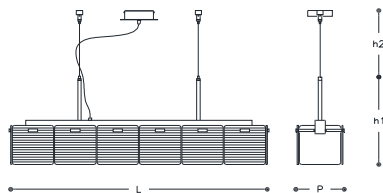

685 Svevo

Family Collection - pg. 44 - OPERA

Suspension

Materiali _ Materials

Diffusore - Diffuser: Vetro, Glass

Struttura - Structure: Metallo, Metal

a richiesta con _ on request with

1-10V, DALI

Casambi Bluetooth

Code	L x P	h1	h2 cable adj	Color Temperature	Lumen	LED	Kg	Finitura Finish	Prezzo Price
685/120x20	124x20	45	10-100	3000 K - CRI>80	5900	53w	25	Trasp. / Transp. / C	Vetro / Glass € 3.608
								Fumè / Smoked / OC	Vetro / Glass € 3.880

GENERAL INFO: Driver non dimmerabile incluso - No dimmable driver included.

686 Sinua

Family Collection - pg. 152 - INCANTO

Wall

Materiali _ Materials

Diffusore - Diffuser: Vetro, Glass

Struttura - Structure: Metallo, Metal

a richiesta con _ on request with

TRIAC

Casambi Bluetooth

Code	L	H	Sp	Color Temperature	Lumen	LED	Kg	Finitura Finish	Prezzo Price
686/AP	24	28	9	3000 K - CRI>80	1100	9w	8	Satinato / Satin / C	€ 506
								Satinato / Satin / B	€ 506
								Satinato / Satin / OC	€ 547
								Fumè Satinato / Satin Fumè / CDF	€ 547

GENERAL INFO: Driver non dimmerabile incluso - No dimmable driver included.

704

Family Collection - pg. 39 - OPERA

Suspension

Materiali _ Materials

Diffusore - Diffuser: Vetro, Glass

Struttura - Structure: Metallo, Metal

Dimmerazione _ Dimming

TRIAC

a richiesta con _ on request with

Casambi Bluetooth

Code	Ø	h1	h2 cable adj	LED	Kg	Finitura Finish	Prezzo Price
704/40	40	90	10-100	7x6w - E14	30	Trasp. / Transp. / C	Vetro / Glass € 2.368
						Colorato / Colored / C	Vetro / Glass € 4.009
704/60	60	130	10-100	16x6w - E14	60	Trasp. / Transp. / C	Vetro / Glass € 8.371
						Colorato / Colored / C	Vetro / Glass € 11.158
704/80	80	250	10-100	30x6w - E14	110	Trasp. / Transp. / C	Vetro / Glass € 14.018
						Colorato / Colored / C	Vetro / Glass € 17.489
704/100	100	320	10-100	46x6w - E14	190	Trasp. / Transp. / C	Vetro / Glass € 20.068
704/120	120	400	10-100	68x6w - E14	260	Trasp. / Transp. / C	Vetro / Glass € 28.149

GENERAL INFO: Colori: Verde acido, Viola - Colours: Acid Green, Violet