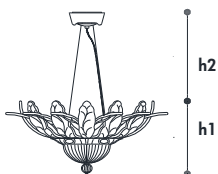

50

Family Collection - pg. 210 - OPERA

Suspension