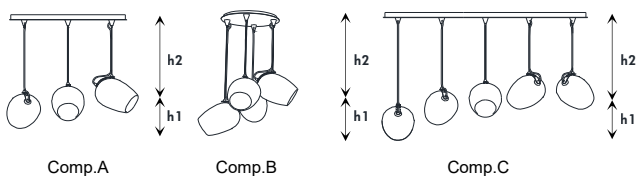

4011 Nuce

Family Collection - pg. 130 - INCANTO

Suspension

Dimmerazione _ Dimming

TRIAC

Materiali _ Materials

Diffusore - Diffuser: Vetro, Glass

Struttura - Structure: Metallo, Metal

a richiesta con _ on request with

Casambi Bluetooth

Code	L x P	h1	h2 cable adj	LED	Kg	Finitura Finish	Prezzo Price
4011/S	18 x 26	24	10-100	1x6W - E14	1,5	Colorato / Colored / CDF	€ 438

GENERAL INFO: Colori: Trasparente, Tortora, Fumè, Verde oliva - Colours: Transparent, Dove, Fumè, Olive green

4011 Nuce

Family Collection - pg. 130 - INCANTO

Suspension

Dimmerazione _ Dimming

TRIAC

Materiali _ Materials

Diffusore - Diffuser: Vetro, Glass

Struttura - Structure: Metallo, Metal

a richiesta con _ on request with

Casambi Bluetooth

Code	Ø	h1	h2 cable adj	LED	Kg	Finitura Finish	Prezzo Price
4011/S Comp.B	60	24	10-100	4x6W - E14	8	Colorato / Colored / CDF	€ 1.754

Code	L x P	h1	h2 cable adj	LED	Kg	Finitura Finish	Prezzo Price
4011/S Comp.A	80x26	24	10-100	3x6W - E14	6	Colorato / Colored / CDF	€ 1.315
4011/S Comp.C	130x26	24	10-100	5x6W - E14	10	Colorato / Colored / CDF	€ 2.192

GENERAL INFO: Colori: Trasparente, Tortora, Fumè, Verde oliva - Colours: Transparent, Dove, Fumè, Olive green