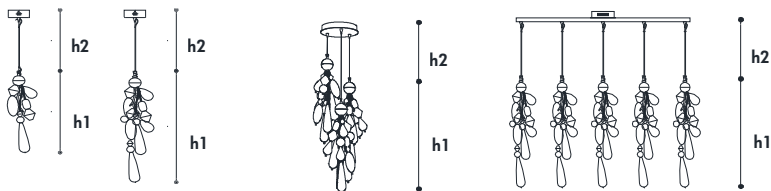

478 Flut

Family Collection - pg. 143 - OPERA

Suspension

Materiali _ Materials
Diffusore - Diffuser: Vetro, Glass
Pendaglieria - Drops: Cristallo, Crystal
Struttura - Structure: Metallo, Metal

| Code | Ø | h1 | h2 cable adj | LED | Kg | Finitura Finish | Pendaglieria Drops & Beads | Prezzo Price |
|--------------|----------|----|--------------------|--------------|----|------------------------------------|--|--------------------|
| 478/3 | 20 | 75 | 10-100 | 3x2,6w - G4 | 4 | Trasp. / Transp. / C Teak / CDF | Cristallo / Crystal Golden Teak Crystal | € 845 € 1.176 |
| 478/6 | 30 | 90 | 10-100 | 6x2,6w - G4 | 6 | Trasp. / Transp. / C Teak / CDF | Cristallo / Crystal Golden Teak Crystal | € 1.318 € 1.909 |
| 478/3 Comp.A | 42 | 75 | 10-100 | 9x2,6w - G4 | 14 | Trasp. / Transp. / C Teak / CDF | Cristallo / Crystal Golden Teak Crystal | € 2.611 € 3.635 |
| 478/6 Comp.A | 42 | 90 | 10-100 | 18x2,6w - G4 | 20 | Trasp. / Transp. / C Teak / CDF | Cristallo / Crystal Golden Teak Crystal | € 4.068 € 5.894 |
| 478/3 Comp.B | 20 | 75 | 10-100 | 15x2,6w - G4 | 23 | Trasp. / Transp. / C Teak / CDF | Cristallo / Crystal Golden Teak Crystal | € 4.353 € 6.060 |
| 478/6 Comp.B | 150 x 30 | 90 | 10-100 | 30x2,6w - G4 | 33 | Trasp. / Transp. / C Teak / CDF | Cristallo / Crystal Golden Teak Crystal | € 6.778 € 9.824 |