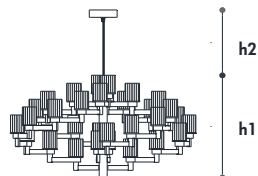

735/8	76	106	8x6w - E14	12	Trasp. / Transp. / NK Trasp. / Transp. / OC	Cristallo / Crystal Cristallo / Crystal	€ 3.690 € 3.690
735/10	104	106	10x6w - E14	15	Trasp. / Transp. / NK Trasp. / Transp. / OC	Cristallo / Crystal Cristallo / Crystal	€ 4.148 € 4.148
735/12+6	104	106	18x6w - E14	20	Trasp. / Transp. / NK Trasp. / Transp. / OC	Cristallo / Crystal Cristallo / Crystal	€ 5.682 € 5.682

GENERAL INFO: Colore paralume: Sabbia - Lampshade color: Sand

746 Artù Family Collection - pg. 160 - INCANTO

Suspension

Materiali _ Materials
Diffusore - Diffuser: Vetro, Glass
Struttura - Structure: Metallo, Metal

Dimmerazione _ Dimming
TRIAC
a richiesta con _ on request with
Casambi Bluetooth

Code	L x P	h1	h2 cable adj	Eco Alogena Eco Halogen	LED	Kg	Finitura Finish	Prezzo Price
746/100	97 x 85	57	10-100	32x20w - G9	32x2.5w - G9	25	Satinato / Satin / CSP Satinato / Satin / ON	€ 6.340 € 7.792

746 Artù Family Collection - pg. 160 - INCANTO

Wall

Materiali _ Materials
Diffusore - Diffuser: Vetro, Glass
Struttura - Structure: Metallo, Metal

Dimmerazione _ Dimming
TRIAC
a richiesta con _ on request with
Casambi Bluetooth

Code	L	H	Sp	Eco Alogena Eco Halogen	LED	Kg	Finitura Finish	Prezzo Price
746/AP1	8	25	12	1x20w - G9	1x2.5w - G9	1	Satinato / Satin / CSP Satinato / Satin / ON	€ 507 € 552
746/AP2	20	25	14	2x20w - G9	2x2.5w - G9	2	Satinato / Satin / CSP Satinato / Satin / ON	€ 614 € 668