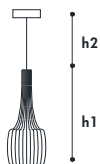

4010 Bossanova

Family Collection - pg. 182 - INCANTO

Suspension

Dimmerazione _ Dimming

TRIAC

Materiali _ Materials

Diffusore - Diffuser: Vetro, Glass

Struttura - Structure: Metallo, Metal

a richiesta con _ on request with

Casambi Bluetooth

Code	Ø	h1	h2 cable adj	LED	Kg	Finitura Finish	Prezzo Price
4010/S	18	48	10-100	1x6w - E14	1,5	Colorato / Colored / CDF	€ 462

GENERAL INFO: Colori: Trasparente, Tortora, Fumè, Verde oliva - Colours: Transparent, Dove, Fumè, Olive green