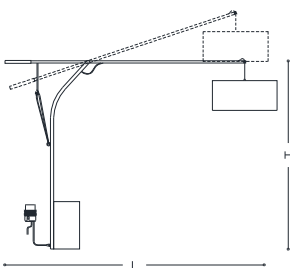

2212 Aria

Family Collection - pg. 22 - INCANTO

Floor

a richiesta con _ on request with

Materiali _ Materials

Paralume - Lampshade: Tessuto, Fabric

Struttura - Structure: Metallo, Metal

Code	L x P	H	LED	Kg	Finitura Finish	Prezzo Price
2212/P	210x50	160 200	1x20w - E27	19	Cromo - Nero - Oro Satinato Chrome - Black - Satin gold	€ 1.994

GENERAL INFO: Colore paralume: Avorio - Lampshade color: Ivory