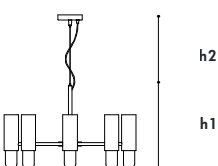

4027 Lucrezia

Family Collection - pg. 170 - INCANTO

Suspension

Dimmerazione _ Dimming

Materiali _ Materials

Diffusore - Diffuser: Vetro, Glass

Struttura - Structure: Metallo, Metal

a richiesta con _ on request with

Code	Ø	h1	h2 cable adj	LED	Kg	Finitura Finish	Prezzo Price
4027/8	60	50	10-100	8x6w - G9 8x6, 1w GU10	14	Bianco / White / OCS Bianco / White / BRA	€ 2.614 € 2.614

4027 Lucrezia

Family Collection - pg. 170 - INCANTO

Wall

a richiesta con _ on request with

Materiali _ Materials

Diffusore - Diffuser: Vetro, Glass

Struttura - Structure: Metallo, Metal

Code	L	H	Sp	Color Temperature	Lumen	LED	Kg	Finitura Finish	Prezzo Price
4027/AP	8	33	13	3000 K - CRI>80	740	6,4w	1,5	Bianco / White / BRA	€ 681
4027/AP - IP45	8	33	13	3000 K - CRI>80	740	6,4w	1,5	Bianco / White / BRA	€ 794