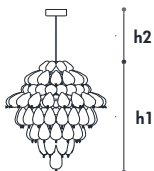

479 Grapeflut

Family Collection - pg. 142 - OPERA

Suspension

Materiali _ Materials
Diffusore - Diffuser: Vetro, Glass
Pendaglieria - Drops: Cristallo, Crystal
Struttura - Structure: Metallo, Metal

Dimmerazione _ Dimming
TRIAC
a richiesta con _ on request with
Casambi Bluetooth

Code	Ø	h1	h2 cable adj	Eco Alogena Eco Halogen	LED	Kg	Finitura Finish	Prezzo Price	
479/S	60	74	10-100	9x20w - G9	9x2,6w - G4	16	Trasp. / Transp. / C Teak / CDF	Cristallo / Crystal Cristallo / Crystal	€ 3.585 € 6.640
479/75	75	90	10-100	14x20w - G9	14x2,5w - G9	20	Trasp. / Transp. / C Teak / CDF	Cristallo / Crystal Cristallo / Crystal	€ 5.196 € 9.602
479/110	110	132	10-100	18x20w - G9	18x2,5w - G9	40	Trasp. / Transp. / C Teak / CDF	Cristallo / Crystal Cristallo / Crystal	€ 8.577 € 15.140