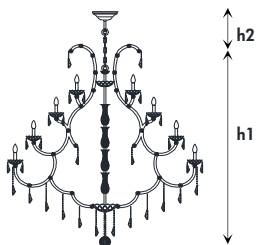

5104

Family Collection - pg. 199 - OPERA

Suspension

Materiali _ Materials

Corpo - Body: Vetro, Glass
Pendaglieria - Drop: Vetro, Cristallo, Glass, Crystal
Struttura - Structure: Metallo, Metal

Dimmerazione _ Dimming

TRIAC

a richiesta con _ on request with

Casambi Bluetooth

Code	Ø	h1	h2 cable adj	LED	Kg	Finitura Finish	Pendaglieria Drops & Beads	Prezzo Price
5104/15	75	90	10-100	15x6w - E14	19	Satinato / Satin / C	Vetro / Glass	€ 2.936
						Satinato / Satin / C	Cristallo / Crystal	€ 3.634
5104/18	90	110	10-100	18x6w - E14	23	Satinato / Satin / C	Vetro / Glass	€ 6.570
						Satinato / Satin / C	Cristallo / Crystal	€ 8.108
5104/60	160	180	10-100	60x6w - E14	102	Satinato / Satin / C	Vetro / Glass	€ 23.764
						Satinato / Satin / C	Cristallo / Crystal	€ 29.355