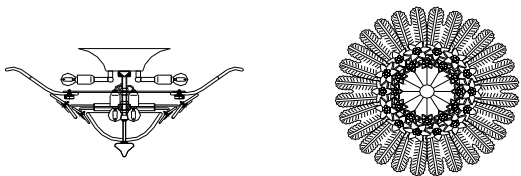

Materiali _ Materials

Diffusore - Diffuser:

Struttura - Structure:

Vetro, Glass

Metallo, Metal

Dimmerazione _ Dimming

TRIAC

a richiesta con _ on request with

Casambi Bluetooth

Code	Ø	H	LED	Kg	Finitura Finish	Prezzo Price
74/55	55	25	9x6w - E14	18	Trasp. / Transp. / O Acidato / Etched / NK Oro / Gold / O	€ 1.158 € 1.158 € 1.592
74/65	65	29	11x6w - E14	20	Trasp. / Transp. / O Acidato / Etched / NK Oro / Gold / O	€ 1.543 € 1.543 € 2.148
74/80	80	36	15x6w - E14	39	Trasp. / Transp. / O Acidato / Etched / NK Oro / Gold / O	€ 2.240 € 2.240 € 3.184
74/100	100	36	15x6w - E14	51	Trasp. / Transp. / O Acidato / Etched / NK Oro / Gold / O	€ 2.496 € 2.496 € 3.640
74/120D	124	51	9x6w - E14 10x13w - E27	100	Trasp. / Transp. / O Acidato / Etched / NK Oro / Gold / O	€ 6.028 € 6.028 € 8.318
74/140D	140	52	2x6w - E14 23x13w - E27	110	Trasp. / Transp. / O Acidato / Etched / NK Oro / Gold / O	€ 9.388 € 9.388 € 12.616
74/160D	164	52	2x6w - E14 25x13w - E27	120	Trasp. / Transp. / O Acidato / Etched / NK Oro / Gold / O	€ 10.461 € 10.461 € 14.361
74/200T	189	65	9x6w - E14 28x13w - E27	180	Trasp. / Transp. / O Acidato / Etched / NK Oro / Gold / O	€ 19.441 € 19.441 € 27.176
74/250Q	254	85	9x6w - E14 52x13w - E27	300	Trasp. / Transp. / O Acidato / Etched / NK Oro / Gold / O	€ 36.056 € 36.056 € 50.164

Ceiling