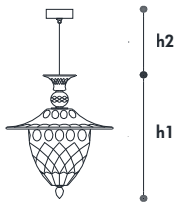

205

Family Collection - pg. 223 - OPERA

Suspension

Dimmerazione _ Dimming

TRIAC

Materiali _ Materials

Diffusore - Diffuser: Cristallo, Crystal

Struttura - Structure: Metallo, Metal

a richiesta con _ on request with

Casambi Bluetooth

Code	∅	h1	h2 cable adj	LED	Kg	Finitura Finish	Prezzo Price
205/4	35	57	10-100	4x6w - E14	17	Trasp. / Transp. / C	€ 1.774