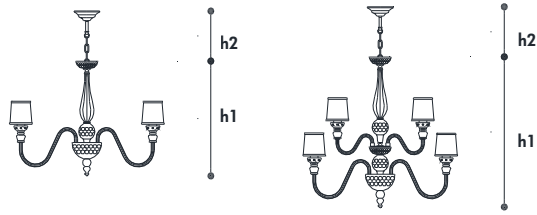

Suspension

Materiali _ Materials

Corpo - Body: Vetro, Cristallo, Glass, Crystal

Paralume - Lampshade: Tessuto, Fabric

Struttura - Structure: Metallo, Metal

Dimmerazione _ Dimming

TRIAC

a richiesta con _ on request with

Casambi Bluetooth

Code	Ø	h1	h2 cable adj	LED	Kg	Finitura Finish	Prezzo Price
225/5	74	62	10-100	5x6w - E14	6	Trasp. / Transp. / C Ambra / Amber / ON	€ 1.363 € 2.044
225/8	84	62	10-100	8x6w - E14	11	Trasp. / Transp. / C Ambra / Amber / ON	€ 1.780 € 2.475
225/10	84	62	10-100	10x6w - E14	13	Trasp. / Transp. / C Ambra / Amber / ON	€ 2.058 € 2.919
225/8+4	90	75	10-100	12x6w - E14	15	Trasp. / Transp. / C Ambra / Amber / ON	€ 2.614 € 3.322

GENERAL INFO: Colore paralume: Nero (vetro ambra) - Bianco (vetro trasparente)
Lampshade color: Black (amber glass) - White (transparent glass)