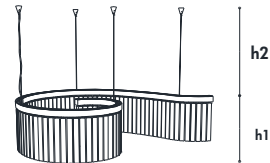

728 Carmen

Family Collection - pg. 30 - OPERA

Suspension

Materiali _ Materials

Diffusore - Diffuser: Vetro, Glass

Struttura - Structure: Metallo, Metal

a richiesta con _ on request with

DALI

Casambi Bluetooth

Code	L x P	h1	h2 cable adj	Color Temperature	Lumen	LED	Kg	Finitura Finish	Pendaglieria Drops & Beads	Prezzo Price
728/100	125x83	38	10-100	3000 K - CRI>80	10600	94w	40	Trasp. / Transp. / C	Vetro / Glass	€ 4.771
								Ambra / Amber / C	Vetro / Glass	€ 5.998
								Teak / C	Vetro / Glass	€ 6.298

GENERAL INFO: Driver non dimmerabile incluso - No dimmable driver included.

Colori vetro: Trasparente, Teak - Glass colours: Transparent, Teak