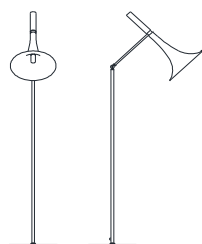

7026 Baffo

Family Collection - pg. 102 - INCANTO

Floor

a richiesta con _ on request with

Materiali _ Materials

Corpo - Body: Metallo, Metal

Diffusore - Diffuser: Vetro, Glass

Code	L x P	H	LED	Kg	Finitura Finish	Prezzo Price
7026/P	33x80	180	1x6w - E14	14	Bianco sfumato White shaded / B	€ 1.299
					Titanio sfumato Titanium shaded / CDF	€ 1.335
					Oro sfumato Gold shaded / OC	€ 1.335
					Titanio sfumato Titanium shaded / MB	€ 1.335