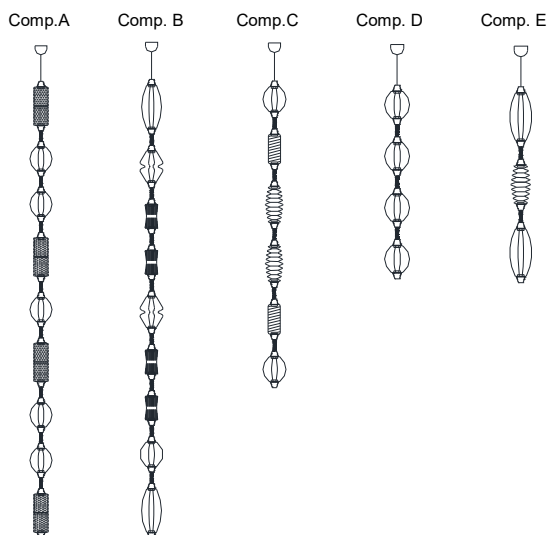

T1800 Collier

Family Collection - pg. 26 - INCANTO

Suspension

a richiesta con _ on request with

1-10V, DALI

Materiali _ Materials

Diffusore - Diffuser: Vetro, Glass

Struttura - Structure: Metallo, Metal

Casambi Bluetooth

Code	Ø	H	h1	Color Temperature	Lumen	LED	Kg	Finitura Finish	Prezzo Price
T1800/ Comp. A	15	342	var.	3000 K - CRI>80	6300	54w	16	Vetro / Glass / C	€ 5.365
T1800/ Comp. B	15	340	var.	3000 K - CRI>80	6300	54w	16	Vetro / Glass / C	€ 5.365