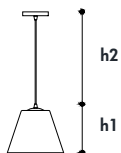

727 Adria

Family Collection - pg. 176 - INCANTO

Suspension

Materiali _ Materials

Diffusore - Diffuser: Vetro, Glass

Struttura - Structure: Metallo, Metal

Dimmerazione _ Dimming

TRIAC

a richiesta con _ on request with

Casambi Bluetooth

Code	Ø	h1	h2 cable adj	Eco Alogena Eco Halogen	LED	Kg	Finitura Finish	Prezzo Price
727/S	26	24	10-100	1x20w - G9	1x2,5w - G9	1	Trasp. / Transp. / C	€ 413
							Trasp. / Transp. / CDF	€ 413
							Nero / Black / C	€ 475
							Nero / Black / CDF	€ 475
							Ametista / Amethyst / C	€ 413
							Ametista / Amethyst / CDF	€ 413
							*Tessuto / Fabric / C	€ 413
							*Tessuto / Fabric / CDF	€ 413

GENERAL INFO: Colore paralume: Avorio o nero - Lampshade color: Ivory or black