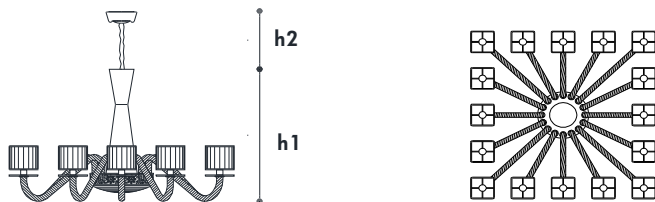

Corpo - Body: Vetro, Cristallo, Glass, Crystal

Pendagliera - Drops: Vetro, Cristallo, Glass, Crystal

Struttura - Structure: Metallo, Metal

a richiesta con _ on request with

Casambi Bluetooth

Code	L	H	Sp	LED	Kg	Finitura Finish	Prezzo Price
286/AP1	15	38	25	1x6w - E14	1	Trasp. / Transp. / NK Colorato / Colored / NK	Cristallo / Crystal Vetro / Glass / Crystal € 394 € 488
286/AP2	34	38	20	2x6w - E14	2	Trasp. / Transp. / NK Colorato / Colored / NK	Cristallo / Crystal Vetro / Glass / Crystal € 505 € 617

GENERAL INFO: Colori: Arancione, Rosso Bordeaux, Bianco, Nero - Colours: Orange, Red Bordeaux, White, Black

302 Ritmico

Family Collection - pg. 154 - INCANTO

Suspension

Dimmerazione _ Dimming

TRIAC

Materiali _ Materials

Diffusore - Diffuser: Cristallo, Crystal

Struttura - Structure: Metallo, Metal

a richiesta con _ on request with

Casambi Bluetooth

Code	Ø	H	Color Temperature	Lumen	LED	Kg	Finitura Finish	Prezzo Price
302/40	42	75	3000 K - CRI>80	1800	24w	12	Trasp. / Transp. / OC	€ 1.965

316

Family Collection - pg. 192 - OPERA

Ceiling

Dimmerazione _ Dimming

TRIAC

Materiali _ Materials

Diffusore - Diffuser: Cristallo, Crystal

Struttura - Structure: Metallo, Metal

a richiesta con _ on request with

Casambi Bluetooth

Code	Ø	H	LED	Kg	Finitura Finish	Prezzo Price
316/3A	25	17	3x6w - E14	3,5	Trasp. / Transp. / O / C	€ 679
316/4A	35	20	4x6w - E14	8	Trasp. / Transp. / O / C	€ 1.158

328 Metropolitan

Family Collection - pg. 97 - OPERA

Suspension

Dimmerazione _ Dimming

TRIAC

Materiali _ Materials

Corpo - Body: Vetro, Cristallo, Glass, Crystal

Paralume - Lampshade: Tessuto, Fabric

Struttura - Structure: Metallo, Metal

a richiesta con _ on request with

Casambi Bluetooth

Code	L x P	h1	h2 cable adj	LED	Kg	Finitura Finish	Dettaglio Detail	Prezzo Price
328/8	85x85	70	10-100	8x6w - E14	28	Nero / Black / C	Nero / Black	€ 3.204