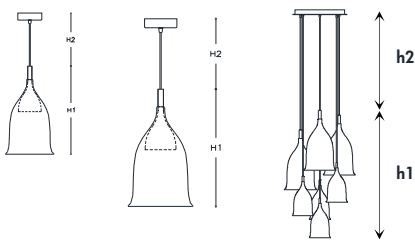

4032 Nola

Family Collection - pg. 62 - INCANTO

Suspension

Materiali _ Materials

Diffusore - Diffuser: Vetro, Glass

Struttura - Structure: Metallo, Metal

a richiesta con _ on request with

DALI

Casambi Bluetooth

Code	Ø	h1	h2 cable adj	Color Temperature	Lumen	LED	Kg	Finitura Finish	Prezzo Price
4032/SP	17	34	10-100	3000 K - CRI>80	1200	9w	3	Trasp / Transp./ MB	€ 530
								Bianco sfumato / White shaded / B	€ 638
								Oro sfumato / Gold shaded / OC	€ 638
4032/S	26	43	10-100	3000 K - CRI>80	3000	26w	5	Trasp / Transp./ MB	€ 825
								Bianco sfumato / White shaded / B	€ 862
								Oro sfumato / Gold shaded / OC	€ 862
4032/S7	40	100	10-100	3000 K - CRI>80	13800	114w	35	Trasp / Transp./ MB	€ 4.863
								Bianco sfumato / White shaded / B	€ 5.620
								Oro sfumato / Gold shaded / OC	€ 5.620

GENERAL INFO: Driver non dimmerabile incluso - No dimmable driver included.

4033 Cora

Family Collection - pg. 108 - INCANTO

Suspension

Materiali _ Materials

Diffusore - Diffuser: Vetro, Glass

Struttura - Structure: Metallo, Metal

a richiesta con _ on request with

DALI

Casambi Bluetooth

Code	Ø	h1	h2 cable adj	Color Temperature	Lumen	LED	Kg	Finitura Finish	Prezzo Price
4033/S	33	50	10-100	3000 K - CRI>80	3000	26w	5	Bianco sfumato / White shaded / B	€ 1.118
								Cromo sfumato / Chrome shaded / C	€ 1.259
								Oro sfumato / Gold shaded / OC	€ 1.259

GENERAL INFO: Driver non dimmerabile incluso - No dimmable driver included.

4034 Orbite

Family Collection - pg. 187 - INCANTO

Suspension

Materiali _ Materials

Diffusore - Diffuser: Vetro, Glass

Struttura - Structure: Metallo, Metal

Dimmerazione _ Dimming

DALI

a richiesta con _ on request with

Casambi Bluetooth

Code	Ø	h1	h2 cable adj	LED	Kg	Finitura Finish	Prezzo Price
4034/S	36	25	10-100	1x15w - E27	2	Bianco / White / CDF	€ 805
						Trasp. / Transp. / CDF	€ 805
						Rame metallizzato	€ 992
						Metallic copper / CDF