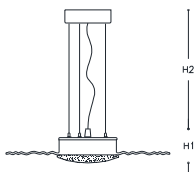

4035 Gravity

Family Collection - pg. 122 - INCANTO

Suspension

Materiali _ Materials

Diffusore - Diffuser: Vetro, Glass

Struttura - Structure: Metallo, Metal

Dimmerazione _ Dimming

DALI

a richiesta con _ on request with

Casambi Bluetooth

Code	Ø	h1	h2 cable adj	Color Temperature	Lumen	LED		Finitura Finish	Prezzo Price
4035/S	52	6	10-100	3000 K - CRI>80	2200	20,9w	7	Trasp. / Transp. / C	€ 866
								Fumè / Smoked / CDF	€ 947
								Nero / Black / CDF	€ 947

GENERAL INFO: Driver non dimmerabile incluso - No dimmable driver included.