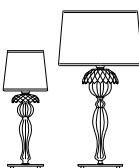

GENERAL INFO: Colore paralume: Nero, Bianco - Lampshade color: Black, White

349 Vogue

Family Collection - pg. 154 - OPERA

Table

a richiesta con _ on request with

TRIAC

Materiali _ Materials

Corpo - Body: Vetro, Cristallo, Glass, Crystal
Paralume - Lampshade: Tessuto, Fabric
Struttura - Structure: Metallo, Metal