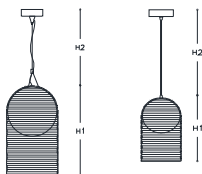

4031 Marta

Family Collection - pg. 100 - INCANTO

Suspension

Materiali _ Materials

Diffusore - Diffuser: Vetro, Glass
Struttura - Structure: Metallo, Metal

a richiesta con _ on request with

DALI

Casambi Bluetooth

Code	Ø	h1	h2 cable adj	Color Temperature	Lumen	LED		Finitura Finish	Prezzo Price
4031/SP	21	37	10-100	3000 K - CRI>80	1000	7,8w	3	Bianco - Trasp. - Fascia rame / C White - Transp.- Copper band / C	€ 802
4031/SG	30	55	10-100	3000 K - CRI>80	2000	15,5w	5	Bianco - Trasp. - Fascia rame / C White - Transp. - Copper band / C	€ 1.118

GENERAL INFO: Driver non dimmerabile incluso - No dimmable driver included.

4031 Martina

Family Collection - pg. 96 - INCANTO

Table

Dimmerazione _ Dimming

TOUCH

Materiali _ Materials

Diffusore - Diffuser: Vetro, Glass
Struttura - Structure: Metallo, Metal

Code	Ø	H	Color Temperature	Lumen	LED			Finitura Finish	Prezzo Price
4031/LP	11	26	3000 K - CRI>80	250	2,2W	8h	2	Fascia rame / COP Copper band / COP	€ 498

GENERAL INFO: Lampada provvista di solo cavo di alimentazione usb - Table lamp equipped with USB power cable only