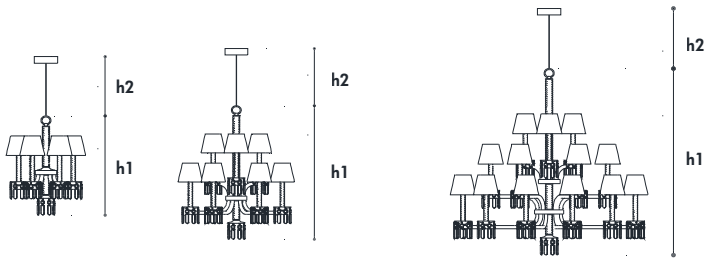

252 Prezioso

Family Collection - pg. 110 - OPERA

Suspension

Materiali _ Materials

Corpo - Body: Vetro, Cristallo, Glass, Crystal
Paralume - Lampshade: Tessuto, Fabric
Pendaglieria - Drops: Cristallo, Crystal
Struttura - Structure: Metallo, Metal

Dimmerazione _ Dimming

TRIAC

a richiesta con _ on request with

Casambi Bluetooth

Code	Ø	h1	h2 cable adj	Eco Alogena Eco Halogen	LED		Finitura Finish	Pendaglieria Drops & Beads	Prezzo Price
252/6	45	60	10-100	6x20w - G9	6x2.5w - G9	5	Trasp. / Transp. / C / OC	Cristallo / Crystal	€ 2.407
252/6+3	66	80	10-100	9x20w - G9	9x2.5w - G9	12	Trasp. / Transp. / C / OC	Cristallo / Crystal	€ 3.783
252/8+4	70	80	10-100	9x20w - G9	12x2.5w - G9	15	Trasp. / Transp. / C / OC	Cristallo / Crystal	€ 4.805
252/10+5	100	80	10-100	15x20w - G9	15x2.5w - G9	18	Trasp. / Transp. / C / OC	Cristallo / Crystal	€ 6.082
252/12+6	100	80	10-100	18x20w - G9	18x2.5w - G9	18	Trasp. / Transp. / C / OC	Cristallo / Crystal	€ 8.229
252/12+6+3	114	98	10-100	21x20w - G9	21x2.5w - G9	24	Trasp. / Transp. / C / OC	Cristallo / Crystal	€ 8.991

GENERAL INFO: Colore paralume: Blu o marrone - Lampshade color: Blue or brown

252 Prezioso

Family Collection - pg. 110 - OPERA

Wall

Materiali _ Materials

Corpo - Body: Vetro, Cristallo, Glass, Crystal
Paralume - Lampshade: Tessuto, Fabric
Pendaglieria - Drops: Cristallo, Crystal
Struttura - Structure: Metallo, Metal

Dimmerazione _ Dimming

TRIAC

a richiesta con _ on request with

Casambi Bluetooth

Code	L	H	Sp	Eco Alogena Eco Halogen	LED		Finitura Finish	Pendaglieria Drops & Beads	Prezzo Price
252/AP2	38	38	24	2x20w - G9	2x2.5w - G9	4	Trasp. / Transp. / C / OC	Cristallo / Crystal	€ 703

GENERAL INFO: Colore paralume: Blu o marrone - Lampshade color: Blue or brown