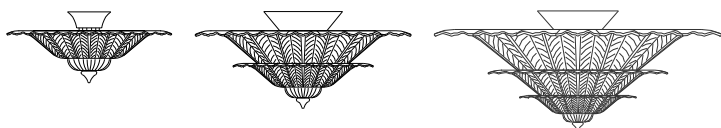

Dimmerazione _ Dimming

TRIAC

a richiesta con _ on request with

Casambi Bluetooth

Materiali _ Materials

Diffusore - Diffuser: Vetro, Glass

Struttura - Structure: Metallo, Metal

Code	Ø	H	LED	Kg	Finitura Finish	Prezzo Price
60/55	57	40	3x6w - E14	10	Trasp. / Transp. / O	€ 904
					Acidato / Etched / NK	€ 904
					Oro / Gold / O	€ 1.214
60/70	70	37	9x6w - E14	18	Trasp. / Transp. / O	€ 1.972
					Acidato / Etched / NK	€ 1.972
					Oro / Gold / O	€ 2.725
60/100 T	100	60	19x6w - E14	45	Trasp. / Transp. / O	€ 3.686
					Acidato / Etched / NK	€ 3.686
					Oro / Gold / O	€ 5.306

Ceiling