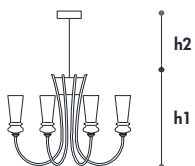

2296 Licio

Family Collection - pg. 172 - INCANTO

Suspension

Dimmerazione _ Dimming

TRIAC

Materiali _ Materials

Diffusore - Diffuser: Vetro, Glass

Struttura - Structure: Metallo, Metal

a richiesta con _ on request with

Casambi Bluetooth

Code	Ø	h1	h2 cable adj	LED	Kg	Finitura Finish	Prezzo Price
2296/8	72	47	10-100	8x6w - E14	10	Nero Opaco Matt Black / COP / MB	€ 2.319
2296/10	85	47	10-100	10x6w - E14	12	Nero Opaco Matt Black / COP / MB	€ 3.127
2296/12	85	47	10-100	12x6w - E14	15	Nero Opaco Matt Black / COP / MB	€ 3.776
2296/12	100	52	10-100	12x6w - E14	15	Nero Opaco Matt Black / COP / MB	€ 4.189