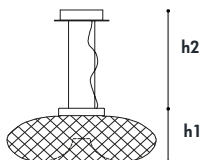

203 Cicla

Family Collection - pg. 138 - INCANTO

Suspension

Dimmerazione _ Dimming

DALI

Materiali _ Materials

Diffusore - Diffuser: Vetro, Glass

Struttura - Structure: Metallo, Metal

a richiesta con _ on request with

Casambi Bluetooth

Code	Ø	h1	h2 cable adj	Color Temperature	Lumen	LED	Kg	Finitura Finish	Prezzo Price
203/50S	50	20	10-100	3000 K - CRI>80	2500	21w	4	Trasp. / Transp. / CDF	€ 730
								Trasp. / Transp. / C	€ 730
								Fumè / CDF	€ 730
								Bianco / White / C	€ 730