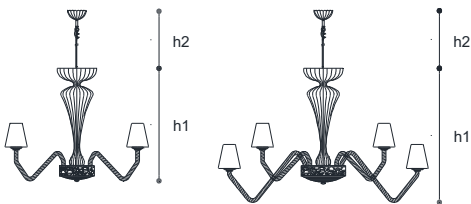

2400/LG 44 70 1x13w - E27 3,5

Ottanio / Teal / C € 651
Ambra / Amber / O € 651

GENERAL INFO: Colore paralume: Blu navy o nocciola - Lampshade color: Blue navy or hazelnut

2420 Libellula

Family Collection - pg. 108 - OPERA

Suspension

Materiali _ Materials

Corpo - Body: Vetro, Cristallo, Glass, Crystal
Diffusore - Diffuser: Tessuto, Fabric
Struttura - Structure: Metallo, Metal
Dettaglio - Detail: Swarovski Moda

Dimmerazione _ Dimming

TRIAC

a richiesta con _ on request with

Casambi Bluetooth

Code	Ø	h1	h2 cable adj	LED	Kg	Finitura Finish	Prezzo Price
2420/12	100	80	10-100	12x6w - E14	20	Trasp. / Transp. / C Teak / CDF	€ 5.033 € 6.544
2420/12+6	144	94	10-100	18x6w - E14	32	Trasp. / Transp. / C Teak / CDF	€ 7.548 € 9.814
2420/12+12	144	94	10-100	24x6w - E14	47	Trasp. / Transp. / C Teak / CDF	€ 8.626 € 11.216
2420/12+12+12	200	160	10-100	36x6w - E14	80	Trasp. / Transp. / C Teak / CDF	€ 18.685 € 23.648

GENERAL INFO: Colore paralume: Nero - Lampshade color: Black