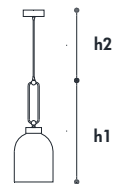

4025 Valentina

Family Collection - pg. 110 - INCANTO

Suspension

a richiesta con _ on request with

Materiali _ Materials

Diffusore - Diffuser: Vetro, Glass

Struttura - Structure: Metallo, Metal

Casambi Bluetooth

Code	Ø	h1	h2 cable adj	Color Temperature	Lumen	LED	Kg	Finitura Finish	Prezzo Price
4025/S	24	68	10-100	3000 K - CRI>80	900	8w	4	Rosso / Red / OSP Fumè / OSP Rosso / Red / CDF Fumè / CDF	€ 785 € 785 € 785 € 785

GENERAL INFO: Driver non dimmerabile incluso - No dimmable driver included.