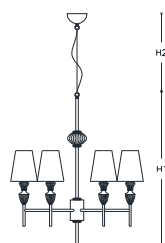

8162 Giuno

Family Collection - pg. 72 - OPERA

Suspension

Materiali _ Materials

Diffusore - Diffuser: Tessuto, Fabric

Struttura - Structure: Metallo, Metal

Particolare - Detail: Cristallo, Crystal

Dimmerazione _ Dimming

DALI

a richiesta con _ on request with

Casambi Bluetooth

Code	Ø	h1	h2 cable adj	Eco Alogena Eco Halogen	LED		Finitura Finish	Prezzo Price
8162/8	80	90	10-100	8x20w - G9	8x2,5w - G9	7	Teak / B / NK	€ 3.872

GENERAL INFO: Colore paralume: Tortora - Lampshade color: Dove