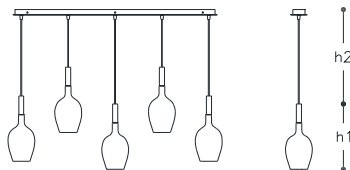

3050 Rosè

Family Collection - pg. 38 - INCANTO

Suspension

Materiali _ Materials

Diffusore - Diffuser: Vetro, Glass

Struttura - Structure: Metallo, Metal

Dimmerazione _ Dimming

TRIAC

a richiesta con _ on request with

Casambi Bluetooth

Code	L x P	h1	h2 cable adj	LED	Kg	Finitura Finish	Prezzo Price
3050/LS5	100x13	30	10-100	5x6w - E14 Tubular	4	Trasp. / Transp. / C Trasp. / Transp. / O * Colorato / Colored / CDF	€ 1.359 € 1.359 € 1.737

GENERAL INFO: Colori vetro metallizzato: Oro rosa, Oro, Titanio - Shiny coating glass colors: Rose Gold, Gold, Titanium