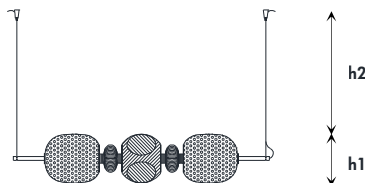

8163 Rita

Family Collection - pg. 134 - OPERA

Suspension

a richiesta con _ on request with

Materiali _ Materials

Diffusore - Diffuser: Cristallo, Crystal
Struttura - Structure: Metallo, Metal

Code	L x P	h1	h2 cable adj	Color Temperature	Lumen	LED	Kg	Finitura Finish	Prezzo Price
8163/S	107x20	20	10-100	3000 K - CRI>80	870	24w	12	Giallo - Trasp. - Bronzo / NK Yellow - Transp.- Bronze / NK	€ 1.989
								Giallo - Trasp. - Bronzo / OC Yellow - Transp.- Bronze / OC	€ 2.064

GENERAL INFO: Driver non dimmerabile incluso - No dimmable driver included.