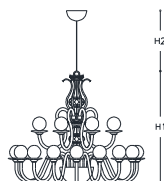

448 Vivaldi

Family Collection - pg. 158 - OPERA

Suspension

Dimmerazione _ Dimming

Materiali _ Materials

Corpo - Body: Vetro, Cristallo, Glass, Crystal

Diffusore - Diffuser: Vetro, Glass

Struttura - Structure: Metallo, Metal

a richiesta con _ on request with

Code	Ø	h1	h2 cable adj	Eco Alogena Eco Halogen	LED	Kg	Finitura Finish	Prezzo Price
448/10+5	82	68	10-100	15x20w - G9	15x2,5w - G9	17	Trasp. / Transp. / C	€ 4.787
448/12+6	82	68	10-100	18x20w - G9	18x2,5w - G9	20	Trasp. / Transp. / C	€ 5.523
448/16+8	82	68	10-100	24x20w - G9	24x2,5w - G9	27	Trasp. / Transp. / C	€ 6.808
448/20+10	110	76	10-100	30x20w - G9	30x2,5w - G9	35	Trasp. / Transp. / C	€ 9.128