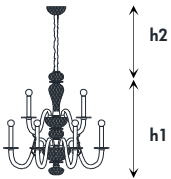

429 Zeno

Family Collection - pg. 62 - OPERA

Suspension

Dimmerazione _ Dimming

TRIAC

Materiali _ Materials

Corpo - Body: Vetro, Cristallo, Glass, Crystal
Struttura - Structure: Metallo, Metal

a richiesta con _ on request with
Casambi Bluetooth

Code	Ø	h1	h2 cable adj	LED	Kg	Finitura Finish	Prezzo Price
429/8	72	74	10-100	8x6W-E14	20	Trasp. / Transp. / NK	€ 3.800
429/8+4	72	74	10-100	12x6W-E14	30	Trasp. / Transp. / NK	€ 5.099
429/12+6	100	100	10-100	18x6W-E14	48	Trasp. / Transp. / NK	€ 10.800