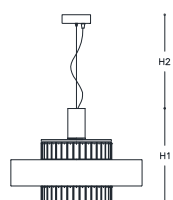

734 Crono

Family Collection - pg. 40 - OPERA

Suspension

Diffusore - Diffuser: Metacrilato, Methacrylate

Paralume - Lampshade: Lamina, Laminate

Pendagliera - Drop: Vetro, Glass

Struttura - Structure: Metallo, Metal

Dimmerazione - Dimming

TRIAC

a richiesta con _ on request with

Casambi Bluetooth

Code	Ø	h1	h2 cable adj	LED	Kg	Finitura Finish	Pendagliera Drops & Beads	Prezzo Price
734/60	60	44	10-100	6x2,5w - G9	8	OS C	Acidato / Etched Acidato / Etched	€ 1.438 € 1.438
734/70	70	46	10-100	6x2,5w - G9	9	OS C	Acidato / Etched Acidato / Etched	€ 1.694 € 1.694
734/80	80	46	10-100	8x2,5w - G9	10	OS C	Acidato / Etched Acidato / Etched	€ 2.266 € 2.266
734/60-M *	60	44	10-100	6x2,5w - G9	8	OS C	Acidato / Etched Acidato / Etched	€ 2.516 € 2.516
734/70-M *	70	46	10-100	6x2,5w - G9	9	OS C	Acidato / Etched Acidato / Etched	€ 2.965 € 2.965
734/80-M *	80	46	10-100	8x2,5w - G9	10	OS C	Acidato / Etched Acidato / Etched	€ 3.965 € 3.965

GENERAL INFO: Colore paralume: Oro o canna di fucile - Lampshade color: Gold or Iron grey - Passamaneria: Tessuto oro - Trim: Gold fabric

* Paralume in metallo galvanizzato - Galvanized metal lampshade