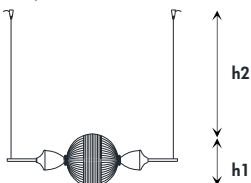

8148 Universale

Family Collection - pg. 52 - OPERA

Table

Dimmerazione _ Dimming

Materiali _ Materials

Diffusore - Diffuser: Cristallo, Crystal

Struttura - Structure: Metallo, Metal

Code	Ø	H	Color Temperature	Lumen	LED	Kg	Finitura Finish	Prezzo Price
8148/LG	30	44	3000 K - CRI>80	1200	9W	8	Trasp./ Transp. / CH	€ 1.767
							Trasp./ Transp. / BRO	€ 1.767
							Trasp./ Transp. / MB	€ 1.767

8160 Frida

Family Collection - pg. 132 - OPERA

Suspension

Dimmerazione _ Dimming

Materiali _ Materials

Diffusore - Diffuser: Cristallo, Crystal

Struttura - Structure: Metallo, Metal

a richiesta con _ on request with

Code	L x P	h1	h2 cable adj	Color Temperature	Lumen	LED	Kg	Finitura Finish	Prezzo Price
8160/S	86x26	26	10-100	3000 K - CRI>80	3500	27w	9	Trasp. / Transp. / OC	€ 1.990
								Trasp. / Transp. / ON	€ 1.990

GENERAL INFO: Driver non dimmerabile incluso - No dimmable driver included.