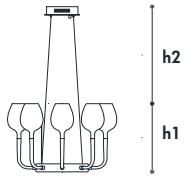

3050 Rosè

Family Collection - pg. 38 - INCANTO

Suspension

a richiesta con _ on request with

TRIAC

Casambi Bluetooth

Materiali _ Materials

Diffusore - Diffuser: Vetro, Glass

Struttura - Structure: Metallo, Metal

Code	Ø	h1	h2 cable adj	Color Temperature	Lumen	LED	Kg	Finitura Finish	Prezzo Price
3050/8	63	43	10-100	3000 K - CRI>80	5000	40w	7,5	Trasp. / Transp. / C Trasp. / Transp. / O Colorato / Colored / CDF	€ 2.846 € 2.972 € 3.224

Code	Ø	h1	h2 cable adj	LED	Kg	Finitura Finish	Prezzo Price
3050/8	63	43	10-100	8x2,5w - G4	7,5	Trasp. / Transp. / C Trasp. / Transp. / O Colorato / Colored / CDF	€ 2.614 € 2.744 € 3.005

GENERAL INFO: Driver non dimmerabile incluso - No dimmable driver included.

Colori vetro metallizzato: Oro rosa, Oro, Titanio - Shiny coating glass colors: Rose Gold, Gold, Titanium