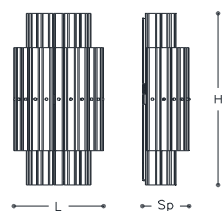

729 Carmen

Family Collection - pg. 28 - OPERA

Wall

Materiali _ Materials

Diffusore - Diffuser: Vetro, Glass

Struttura - Structure: Metallo, Metal

Dimmerazione _ Dimming

TRIAC

a richiesta con _ on request with

Casambi Bluetooth

Code	L	H	Sp	LED	Kg	Finitura Finish	Pendagliera Drops & Beads	Prezzo Price
729/AP	25	50	13	4x2,5w - G9	10	Trasp. / Transp. / C	Vetro / Glass	€ 1.087
						Trasp. Ambra / Transp. Amber / C	Vetro / Glass	€ 1.312
						Trasp / Teak / C	Vetro / Glass	€ 1.426

731 Dotto

Family Collection - pg. 165 - INCANTO

Suspension

Materiali _ Materials

Struttura - Structure: Metallo, Metal

Dettaglio - Detail: Vetro, Glass

Dimmerazione _ Dimming

TRIAC

a richiesta con _ on request with

Casambi Bluetooth

Code	Ø	h1	h2 cable adj	LED	Kg	Finitura Finish	Prezzo Price
731/SP	6	18	10-100	1x6w - GU10	1,5	Trasp. / Transp. / CDF	€ 192
						Ambra / Amber / CDF	€ 200
						Nero / Black / CDF	€ 200