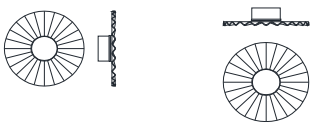

4038 Scilla

Family Collection - pg. 194 - INCANTO

Wall / Ceiling

Materiali _ Materials

Diffusore - Diffuser: Vetro, Glass

Struttura - Structure: Metallo, Metal

a richiesta con _ on request with

DALI

Casambi Bluetooth

Code	Ø	Sp	Color Temperature	Lumen	LED	Kg	Finitura Finish	Prezzo Price
4038/AP	36	9	3000 K - CRI>80	840	7w	3	Bianco / White / CDF	€ 562
							Bianco / White / C	€ 562
							Bianco / White / OC	€ 562

GENERAL INFO: Driver non dimmerabile incluso - No dimmable driver included.