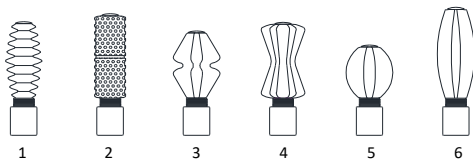

T1800 Collier

Family Collection - pg. 26 - INCANTO

Table

Materiali _ Materials

Diffusore - Diffuser:

Struttura - Structure:

Vetro, Glass

Metallo, Metal

Dimmerazione _ Dimming

PUSH

Code	Ø	H	Color Temperature	Lumen	LED	Kg	Finitura Finish	Prezzo Price
T1800/LP1	12	45	3000 K - CRI>80	1000	7,8w	4	Diamante / Diamond / AL	Bianco / White € 779
T1800/LP2	10	48					Diamante / Diamond / AL	Nero / Black € 779
T1800/LP3	15	42					Colorato / Colored / AL	Bianco / White € 832
T1800/LP4	14	45					Colorato / Colored / AL	Nero / Black € 832
T1800/LP5	15	37						
T1800/LP6	13	51						

GENERAL INFO: Colorazione vetro: Diamante, Topazio, Acqua Marina, Rubino, Ametista, Agata, Smeraldo, Zaffiro

Glass Colours: Diamond, Topaz, Aquamarine, Ruby, Amethyst, Agatha, Emerald, Sapphire

T1800 Grand Collier

Family Collection - pg. 24 - INCANTO

Suspension

Materiali _ Materials

Diffusore - Diffuser:

Struttura - Structure:

Vetro, Glass

Metallo, Metal

a richiesta con _ on request with

DALI

Casambi Bluetooth

Code	Ø	h1	h2 cable adj	Color Temperature	Lumen	LED	Kg	Finitura Finish	Prezzo Price
T1800/S1	22	49	10-100	3000 K - CRI>80	1000	7,8w	4	Bianco / White / CDF	€ 884
								Bianco sfumato / CDF	€ 884
								White shaded / CDF	€ 884