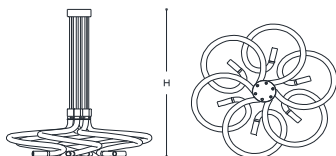

489 Otto

Family Collection - pg. 189 - INCANTO

Suspension

Materiali _ Materials
Diffusore - Diffuser: Vetro, Glass
Corpo - Body: Vetro, Glass
Struttura - Structure: Metallo, Metal

Dimmerazione _ Dimming

TRIAC

a richiesta con _ on request with

Casambi Bluetooth

Code	Ø	H	LED	Kg	Finitura Finish	Prezzo Price
489/S	80	90	6x2,5w - G9	8	Trasp. Sat. Transp. Satin / C + MB	€ 1.849