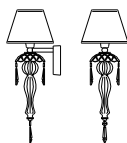

348 Vogue

Family Collection - pg. 156 - OPERA

Wall

Dimmerazione _ Dimming

TRIAC

Materiali _ Materials

Corpo - Body:

Vetro, Cristallo, Glass, Crystal

Paralume - Lampshade:

Tessuto, Fabric

Pendaglieria - Drops:

Cristallo, Crystal

Struttura - Structure:

Metallo, Metal

a richiesta con _ on request with

Casambi Bluetooth

Code	L	H	Sp	LED	Kg	Finitura Finish	Pendaglieria Drops & Beads	Prezzo Price
348/AP1	15	50	18	1x6w - E14	1	Trasp. / Transp. / NK Teak / CDF	Cristallo / Crystal Golden Teak Crystal	€ 371 € 492
						IP44 Trasp. / Transp. / NK	Cristallo / Crystal	€ 468
						IP44 Teak / CDF	Golden Teak Crystal	€ 589

GENERAL INFO: Colore paralume: Nero, Bianco - Lampshade color: Black, White