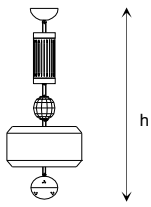

Materiali _ Materials

Corpo - Body: Ceramica, Ceramic
Diffusore - Diffuser: Tessuto, Vetro, Fabric, Glass
Struttura - Structure: Metallo, Metal
Dettaglio - Detail: Pelle, Leather

a richiesta con _ on request with

- PUSH, 1-10V, DALI
- Casambi Bluetooth

Code	Ø	H	Color Temperature	Lumen	LED		Finitura Finish	Prezzo Price
2360/Comp. L	70	210	3000 K - CRI>80	8600	87w	30	Rosso / Red / NK Rosso / Red / CDF Teak / NK	€ 6.907 € 6.518 € 7.589

GENERAL INFO: Driver non dimmerabile incluso - No dimmable driver included.
Colore paralume: Bianco o grigio scuro - Lampshade color: White or dark grey