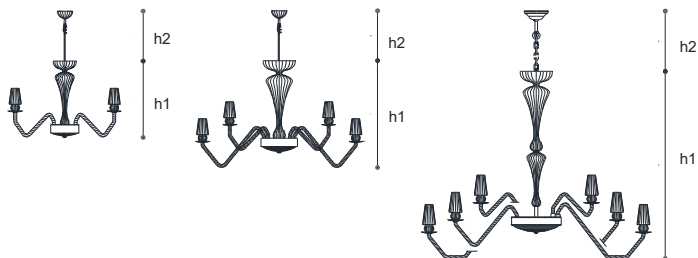

GENERAL INFO: Colore paralume: Bianco - Lampshade color: White

2421 Albatros

Family Collection - pg. 120 - OPERA

Suspension

Materiali _ Materials

Corpo - Body:

Diffusore - Diffuser:

Struttura - Structure: