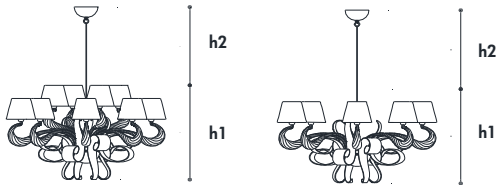

437 Boa

Family Collection - pg. 123 - OPERA

Suspension

Dimmerazione _ Dimming

TRIAC

Materiali _ Materials

Corpo - Body: Vetro, Glass

Paralume - Lampshade: Tessuto, Fabric

Struttura - Structure: Metallo, Metal

a richiesta con _ on request with

Casambi Bluetooth

Code	Ø	h1	h2 cable adj	Eco Alogena Eco Halogen	LED	Kg	Finitura Finish	Prezzo Price
437/8	84	54	10-100	8x33w - G9	8x2,5w - G9	12	Trasp. / Transp. / C	€ 3.187
437/12	84	54	10-100	12x33w - G9	12x2,5w - G9	15	Trasp. / Transp. / C	€ 4.186
437/10+5	90	54	10-100	15x33w - G9	15x2,5w - G9	20	Trasp. / Transp. / C	€ 5.071
437/12+6	100	54	10-100	18x33w - G9	18x2,5w - G9	24	Trasp. / Transp. / C	€ 7.070

GENERAL INFO: Colore paralume: Bianco, Nero - Lampshade color: White, Black