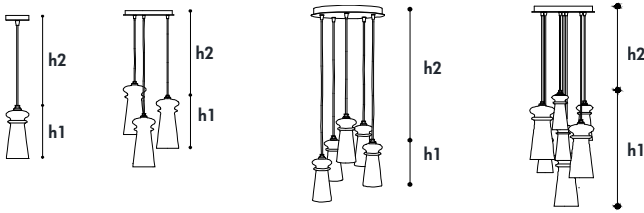

2296 Licio

Family Collection - pg. 172 - INCANTO

Suspension

Materiali _ Materials

Diffusore - Diffuser: Vetro, Glass

Struttura - Structure: Metallo, Metal

Dimmerazione _ Dimming

TRIAC

a richiesta con _ on request with

Casambi Bluetooth

Code	Ø	h1	h2 cable adj	LED	Kg	Finitura Finish	Prezzo Price
2296/S1 *	13	32	10-100	1x6w - E14	1,5	Nero Opaco Matt Black / COP / MB	€ 352
						Nero Opaco Matt Black / NK / MB	€ 352
						Nero Opaco Matt Black / OC / MB	€ 352
2296/SG3 *	33	32	10-100	3x6w - E14	5	Nero Opaco Matt Black / COP / MB	€ 1.143
						Nero Opaco Matt Black / NK / MB	€ 1.143
						Nero Opaco Matt Black / OC / MB	€ 1.143
2296/SP5	33	22	10-100	5x6w - E14	5	Nero Opaco Matt Black / COP / MB	€ 1.405
						Nero Opaco Matt Black / NK / MB	€ 1.405
						Nero Opaco Matt Black / OC / MB	€ 1.405
2296/SG7	36	65	10-100	7x6w - E14	7	Nero Opaco Matt Black / COP / MB	€ 2.221
						Nero Opaco Matt Black / NK / MB	€ 2.221
						Nero Opaco Matt Black / OC / MB	€ 2.221

2296 Licio

Family Collection - pg. 172 - INCANTO

Suspension

Materiali _ Materials

Diffusore - Diffuser: Vetro, Glass

Struttura - Structure: Metallo, Metal

Dimmerazione _ Dimming

TRIAC

a richiesta con _ on request with

Casambi Bluetooth

Code	L x P	h1	h2 cable adj	LED	Kg	Finitura Finish	Prezzo Price
2296/L5	100x9	22	10-100	5x6w - E14	5	Nero Opaco Matt Black / COP / MB	€ 1.462
						Nero Opaco Matt Black / NK / MB	€ 1.462
						Nero Opaco Matt Black / OC / MB	€ 1.462