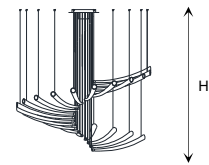

439 Pulsa Spira

Family Collection - pg. 86 - INCANTO

Suspension

Materiali _ Materials

Corpo - Body: Vetro, Glass

Struttura - Structure: Metallo, Metal

Code	Ø	H	Color Temperature	Lumen	LED	Kg	Finitura Finish	Prezzo Price
439/SP20	150	160	3000 K - CRI>80	3700	20w+16W	30	Bianco sfumato / CDF White Shaded / CDF	€ 5.819

GENERAL INFO: Driver non dimmerabile incluso - No dimmable driver included.