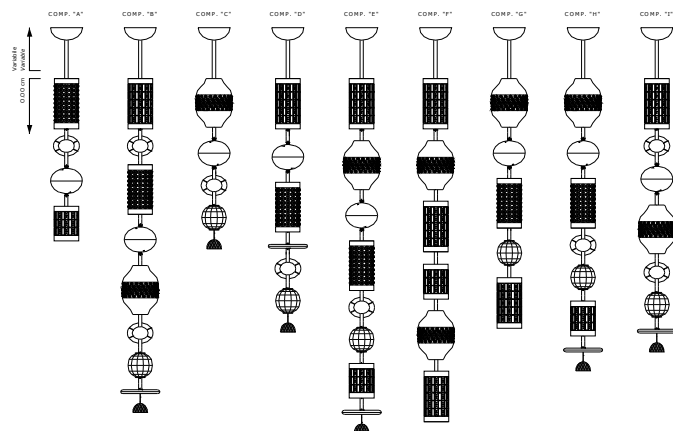

Materiali _ Materials

Corpo - Body: Ceramica, Ceramic
Diffusore - Diffuser: Tessuto, Vetro, Fabric, Glass
Struttura - Structure: Metallo, Metal
Dettaglio - Detail: Pelle, Leather

a richiesta con _ on request with

- PUSH, 1-10V, DALI
- Casambi Bluetooth

Code	Ø	H	Color Temperature	Lumen	LED		Finitura Finish	Prezzo Price
2360/Comp. L	70	210	3000 K - CRI>80	8600	87w	30	Rosso / Red / NK Rosso / Red / CDF Teak / NK	€ 6.907 € 6.518 € 7.589

GENERAL INFO: Driver non dimmerabile incluso - No dimmable driver included.
Colore paralume: Bianco o grigio scuro - Lampshade color: White or dark grey

2360 Odette Odile

Suspension

Materiali _ Materials

Corpo - Body: Ceramica, Ceramic
Diffusore - Diffuser: Tessuto, Vetro, Fabric, Glass
Struttura - Structure: Metallo, Metal
Dettaglio - Detail: Pelle, Leather

a richiesta con _ on request with

- PUSH, 1-10V, DALI
- Casambi Bluetooth

Code	Ø	H	Color Temperature	Lumen	LED		Finitura Finish	Pendaglieria Drops & Beads	Prezzo Price
2360/Comp. A	26	166	3000 K - CRI>80	7300	67w	53	Nero / Black / CDF Bianco / White / CDF Bianco / White / NK	Nero / Black Glass Rosso / Red Glass Golden Teak Glass	€ 7.629 € 7.629 € 10.641
2360/Comp. B	32	342	3000 K - CRI>80	13980	126,6w	60	Nero / Black / CDF Bianco / White / CDF Bianco / White / NK	Nero / Black Glass Rosso / Red Glass Golden Teak Glass	€ 15.340 € 15.340 € 20.009
2360/Comp. C	29	175	3000 K - CRI>80	6510	61,6w	33	Nero / Black / CDF Bianco / White / CDF Bianco / White / NK	Nero / Black Glass Rosso / Red Glass Golden Teak Glass	€ 7.371 € 7.371 € 8.619
2360/Comp. D	32	260	3000 K - CRI>80	10680	99,6w	63	Nero / Black / CDF Bianco / White / CDF Bianco / White / NK	Nero / Black Glass Rosso / Red Glass Golden Teak Glass	€ 11.344 € 11.344 € 15.023
2360/Comp. E	32	364	3000 K - CRI>80	16180	144,6w	65	Nero / Black / CDF Bianco / White / CDF Bianco / White / NK	Nero / Black Glass Rosso / Red Glass Golden Teak Glass	€ 15.862 € 15.862 € 21.479
2360/Comp. F	29	352	3000 K - CRI>80	18700	153w	70	Nero / Black / CDF Bianco / White / CDF Bianco / White / NK	Nero / Black Glass Rosso / Red Glass Golden Teak Glass	€ 16.362 € 16.362 € 23.524
2360/Comp. G	29	256	3000 K - CRI>80	12800	112w	50	Nero / Black / CDF Bianco / White / CDF Bianco / White / NK	Nero / Black Glass Rosso / Red Glass Golden Teak Glass	€ 11.033 € 11.033 € 15.849
2360/Comp. H	32	300	3000 K - CRI>80	12880	117,6w	60	Nero / Black / CDF Bianco / White / CDF Bianco / White / NK	Nero / Black Glass Rosso / Red Glass Golden Teak Glass	€ 12.957 € 12.957 € 17.220