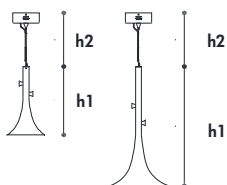

GENERAL INFO: Colore paralume: Bianco o nero - Lampshade color: White or black
 Colore metallo: Bianco, nero - Frame color: White, Black

7025 Baffo

Family Collection - pg. 106 - INCANTO

Suspension

a richiesta con _ on request with