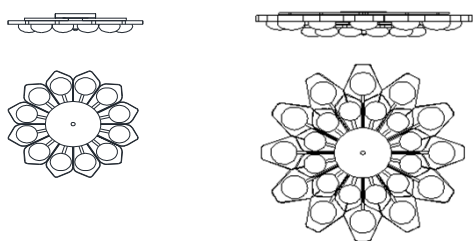

2392 Teo

Family Collection - pg. 158 - INCANTO

Ceiling

Materiali _ Materials

Diffusore - Diffuser: Vetro, Glass

Struttura - Structure: Metallo, Metal

Dimmerazione _ Dimming

TRIAC

a richiesta con _ on request with

Casambi Bluetooth

Code	Ø	H	Eco Alogena Eco Halogen	LED		Finitura Finish	Prezzo Price
2392/95	95	17	16x20w - G9	16x2,5w - G9	22	Satinato / Satin / ON Satinato / Satin / O	€ 5.962 € 5.524
2392/140	140	27	28x20w - G9	28x2,5w - G9	61	Satinato / Satin / ON Satinato / Satin / O	€ 12.425 € 10.829