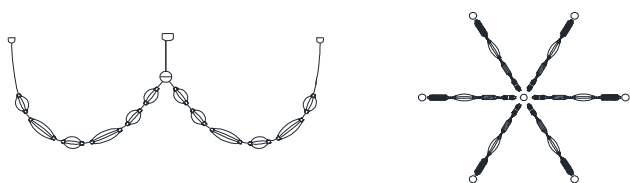

Family Collection - pg. 26 - INCANTO

Suspension

Materiali _ Materials

Diffusore - Diffuser: Vetro, Glass

Struttura - Structure: Metallo, Metal

a richiesta con _ on request with

1-10V, DALI

Casambi Bluetooth