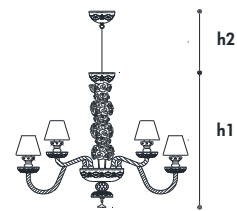

245 Rosemarie

Family Collection - pg. 94 - OPERA

Suspension

Dimmerazione _ Dimming

TRIAC

Materiali _ Materials

Corpo - Body: Vetro, Cristallo, Glass, Crystal

Paralume - Lampshade: Tessuto, Fabric

Pendagliera - Drops: Ceramica, Ceramic

Struttura - Structure: Metallo, Metal

a richiesta con _ on request with

Casambi Bluetooth

Code	Ø	h1	h2 cable adj			Finitura Finish	Prezzo Price
245/12+6	102	87	10-100	18x6w - E14	20	Bianco / White / C Nero / Black / CDF	€ 8.944 € 8.944

GENERAL INFO: Colore paralume: Avorio o nero - Lampshade color: Ivory or black