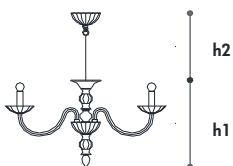

388 Sirius

Family Collection - pg. 144 - OPERA

Suspension

Dimmerazione _ Dimming

TRIAC

Materiali _ Materials

Corpo - Body: Vetro, Cristallo, Glass, Crystal

Struttura - Structure: Metallo, Metal

a richiesta con _ on request with

Casambi Bluetooth

Code	Ø	h1	h2 cable adj	LED	Kg	Finitura Finish	Prezzo Price
388/5	70	44	10-100	5x6w - E14	8	Trasp. / Transp. / C Ambra / Amber / C	€ 1.605 € 1.926
388/6	70	44	10-100	6x6w - E14	9	Trasp. / Transp. / C Ambra / Amber / C	€ 1.805 € 2.167
388/8	90	48	10-100	8x6w - E14	10	Trasp. / Transp. / C Ambra / Amber / C	€ 2.407 € 2.890
388/10	90	48	10-100	10x6w - E14	12	Trasp. / Transp. / C Ambra / Amber / C	€ 2.742 € 3.291
388/12	110	60	10-100	12x6w - E14	15	Trasp. / Transp. / C Ambra / Amber / C	€ 3.957 € 4.750

388 Sirius

Family Collection - pg. 144 - OPERA

Wall

Dimmerazione _ Dimming

TRIAC

Materiali _ Materials

Corpo - Body: Vetro, Cristallo, Glass, Crystal

Struttura - Structure: Metallo, Metal

a richiesta con _ on request with

Casambi Bluetooth

Code	L	H	Sp	LED	Kg	Finitura Finish	Prezzo Price
388/AP1	13	28	28	1x6w - E14	1,5	Trasp. / Transp. / C Ambra / Amber / C	€ 368 € 450
388/AP2	40	28	23	2x6w - E14	2,5	Trasp. / Transp. / C Ambra / Amber / C	€ 463 € 566