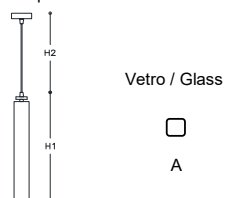

732 Stile

Family Collection - pg. 166 - INCANTO

Suspension

Materiali - Materials

Struttura - Structure: Metallo, Metal

Dettaglio - Detail: Vetro, Glass

Dimmerazione - Dimming

TRIAC

a richiesta con _ on request with

Casambi Bluetooth

Code	Ø	h1	h2 cable adj	LED	Kg	Finitura Finish	Prezzo Price
732/SG-A	6	46	10-100	1x6w - GU10	1,5	Trasp. / Transp. / CDF Rosso / Red / CDF	€ 256 € 264
732/SG-B	6	46	10-100	1x6w - GU10	1,5	Trasp. / Transp. / CDF Rosso / Red / CDF	€ 231 € 238