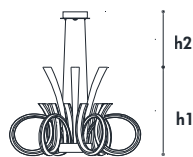

439 Pulsa

Family Collection - pg. 88 - INCANTO

Suspension

a richiesta con _ on request with

1-10V, DALI

Casambi Bluetooth

Materiali _ Materials

Diffusore - Diffuser: Vetro, Glass

Struttura - Structure: Metallo, Metal

Code	Ø	h1	h2 cable adj	Color Temperature	Lumen			Finitura Finish	Prezzo Price
439/6+6	95	70	10-100	3000 K - CRI>80	4300	32w	13	Tortora / Dove / CDF	€ 3.919
								Bianco / White / CDF	€ 3.919
439/8+8	120	70	10-100	3000 K - CRI>80	5700	34w	24	Tortora / Dove / CDF	€ 6.216
								Bianco / White / CDF	€ 6.216

GENERAL INFO: Driver non dimmerabile incluso - No dimmable driver included.