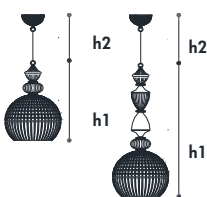

8162 Amelie

Family Collection - pg. 138 - OPERA

Suspension

Materiali _ Materials

Corpo - Body: Cristallo, Crystal

Diffusore - Diffuser: Cristallo, Crystal

Struttura - Structure: Metallo, Metal

a richiesta con _ on request with

TRIAC

Casambi Bluetooth

Code	Ø	h1	h2 cable adj	Color Temperature	Lumen	LED		Finitura Finish	Prezzo Price
8162/SP	30	46	10-100	3000 K - CRI>80	1400	16w	7	Trasp. Teak Trasp. Teak / NK-ON	€ 1.955
8162/SG	30	77	10-100	3000 K - CRI>80	1400	16w	10	Trasp. Teak Trasp. Teak / NK-ON-B	€ 2.133

GENERAL INFO: Driver non dimmerabile incluso - No dimmable driver included.