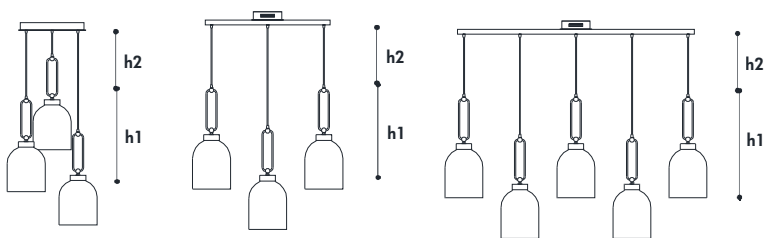

4015 Hugo

Family Collection - pg. 148 - INCANTO

Floor

a richiesta con _ on request with

Materiali _ Materials

Diffusore - Diffuser: Tessuto, Fabric

Struttura - Structure: Metallo, Metal

Code	Ø	H	LED	Kg	Finitura Finish	Prezzo Price
4015/P	50	180	1x13w E27 - Led	10	Nero opaco / Matt black / O Bianco / White / O	€ 1.364 € 1.364

GENERAL INFO: Colore paralume: Nero - Lampshade color: Black

4025 Valentina

Family Collection - pg. 110 - INCANTO

Suspension

a richiesta con _ on request with

Materiali _ Materials

Diffusore - Diffuser: Vetro, Glass

Struttura - Structure: Metallo, Metal

Casambi Bluetooth

Code	Ø	h1	h2 cable adj	Color Temperature	Lumen	LED	Kg	Finitura Finish	Prezzo Price
4025/S	24	68	10-100	3000 K - CRI>80	900	8w	4	Rosso / Red / OSP Fumè / OSP Rosso / Red / CDF Fumè / CDF	€ 785 € 785 € 785 € 785

GENERAL INFO: Driver non dimmerabile incluso - No dimmable driver included.

4025 Valentina

Family Collection - pg. 110 - INCANTO

Suspension

a richiesta con _ on request with

Materiali _ Materials

Diffusore - Diffuser: Vetro, Glass

Struttura - Structure: Metallo, Metal

Casambi Bluetooth

Code	Ø	h1	h2 cable adj	Color Temperature	Lumen	LED	Kg	Finitura Finish	Prezzo Price
4025/S Comp.A	56	var.	10-100	3000 K - CRI>80	2700	24w	14	Rosso / Red / OSP Fumè / OSP Rosso / Red / CDF Fumè / CDF	€ 2.318 € 2.318 € 2.318 € 2.318
4025/S Comp.B	95x24	var.	10-100	3000 K - CRI>80	2700	24w	14	Rosso / Red / OSP Fumè / OSP Rosso / Red / CDF Fumè / CDF	€ 2.318 € 2.318 € 2.318 € 2.318
4025/S Comp.C	166x24	var.	10-100	3000 K - CRI>80	4500	40w	24	Rosso / Red / OSP Fumè / OSP Rosso / Red / CDF Fumè / CDF	€ 3.864 € 3.864 € 3.864 € 3.864

GENERAL INFO: Driver non dimmerabile incluso - No dimmable driver included.