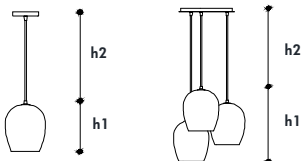

4011 Nuce

Family Collection - pg. 130 - INCANTO

Suspension

Dimmerazione _ Dimming

TRIAC

Materiali _ Materials

Diffusore - Diffuser: Vetro, Glass

Struttura - Structure: Metallo, Metal

a richiesta con _ on request with

Casambi Bluetooth

Code	Ø	h1	h2 cable adj	LED	Kg	Finitura Finish	Prezzo Price
4011/SL	19	24	10-100	1x6W - E14	1,5	Colorato / Colored / CDF	€ 360
4011/SL3	34	24	10-100	3x6W - E14	1,5	Colorato / Colored / CDF	€ 1.211

GENERAL INFO: Colori: Trasparente, Tortora, Fumè, Verde oliva - Colours: Transparent, Dove, Fumè, Olive green