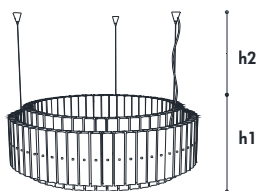

729 Carmen

Family Collection - pg. 28 - OPERA

Suspension

Materiali _ Materials

Diffusore - Diffuser: Vetro, Glass

Struttura - Structure: Metallo, Metal

a richiesta con _ on request with

DALI

Casambi Bluetooth

Code	Ø	h1	h2 cable adj	Color Temperature	Lumen	LED	Kg	Finitura Finish	Pendagliera Drops & Beads	Prezzo Price
729/70	72	34	10-100	3000 K - CRI>80	9400	78w	34	Trasp. / Transp. / C	Vetro / Glass	€ 4.918
								Trasp. Ambra / Transp. Amber / C	Vetro / Glass	€ 6.448
								Trasp / Teak / C	Vetro / Glass	€ 6.776
729/90	90	34	100	3000 K - CRI>80	12100	100w	40	Trasp. / Transp. / C	Vetro / Glass	€ 5.906
								Trasp. Ambra / Transp. Amber / C	Vetro / Glass	€ 7.507
								Trasp / Teak / C	Vetro / Glass	€ 7.838
729/110	110	34	100	3000 K - CRI>80	14900	124w	50	Trasp. / Transp. / C	Vetro / Glass	€ 7.199
								Trasp. Ambra / Transp. Amber / C	Vetro / Glass	€ 9.200
								Trasp / Teak / C	Vetro / Glass	€ 9.633

GENERAL INFO: Driver non dimmerabile incluso - No dimmable driver included.

Colori vetro: Trasparente, Teak - Glass colours: Transparent, Teak