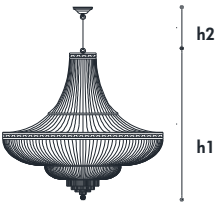

1020

Family Collection - pg. 200 - OPERA

Suspension

Materiali _ Materials

Diffusore - Diffuser: Cristallo, Crystal

Struttura - Structure: Metallo, Metal

Dimmerazione _ Dimming

TRIAC

a richiesta con _ on request with

Casambi Bluetooth

Code	Ø	h1	h2 cable adj	Eco Alogena Eco Halogen			Finitura Finish	Pendaglieria Drops & Beads	Prezzo Price
1020/100	100	110	10-100	12x33w - G9	12x2,5w - G9	60	Trasp. / Transp. / NK Trasp. / Transp. / NK	Vetro / Glass Cristallo / Crystal	€ 7.349 € 9.510
1020/144	144	160	10-100	33x33w - G9	33x2,5w - G9	110	Trasp. / Transp. / NK Trasp. / Transp. / NK	Vetro / Glass Cristallo / Crystal	€ 20.724 € 22.983