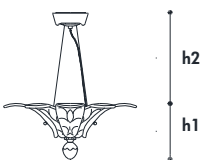

Dimmerazione _ Dimming

TRIAC

Materiali _ Materials

Diffusore - Diffuser: Vetro, Glass

Struttura - Structure: Metallo, Metal

a richiesta con _ on request with

Casambi Bluetooth

Code	Ø	H	LED	Kg	Finitura Finish	Prezzo Price
50/70	67	40	11x6w - E14	22	Acidato / Etched / ON Trasp. / Transp. / OP Oro / Gold / OP	€ 1.865 € 1.865 € 2.560

60

Family Collection - pg. 212 - OPERA

Suspension