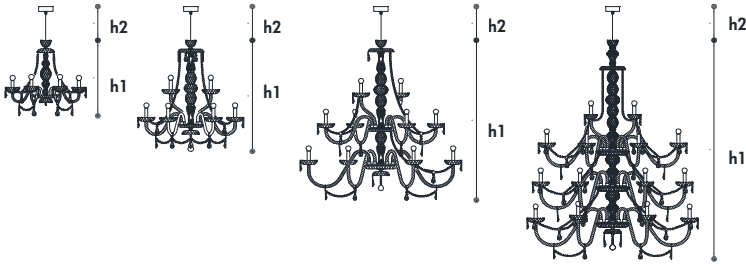

Suspension

Materiali _ Materials

Corpo - Body: Vetro, Cristallo, Glass, Crystal

Pendaglieria - Drops: Cristallo, Crystal

Struttura - Structure: Metallo, Metal

Dimmerazione _ Dimming

TRIAC

a richiesta con _ on request with

Casambi Bluetooth

Code	Ø	h1	h2 cable adj	LED	Kg	Finitura Finish	Pendaglieria Drops & Beads	Prezzo Price
282/5	82	75	10-100	5x6w - E14	13	Trasp. / Transp. / C Teak / CDF	Cristallo / Crystal Golden Teak Crystal	€ 1.754 € 3.030
282/6	82	75	10-100	6x6w - E14	14	Trasp. / Transp. / C Teak / CDF	Cristallo / Crystal Golden Teak Crystal	€ 2.125 € 3.629
282/8	82	75	10-100	8x6w - E14	16	Trasp. / Transp. / C Teak / CDF	Cristallo / Crystal Golden Teak Crystal	€ 2.656 € 4.533
282/10	82	75	10-100	10x6w - E14	20	Trasp. / Transp. / C Teak / CDF	Cristallo / Crystal Golden Teak Crystal	€ 3.053 € 5.592
282/8+4	110	100	10-100	12x6w - E14	28	Trasp. / Transp. / C Teak / CDF	Cristallo / Crystal Golden Teak Crystal	€ 4.243 € 6.793
282/10+5	110	100	10-100	15x6w - E14	31	Trasp. / Transp. / C Teak / CDF	Cristallo / Crystal Golden Teak Crystal	€ 4.907 € 7.998
282/12+6	110	100	10-100	18x6w - E14	35	Trasp. / Transp. / C Teak / CDF	Cristallo / Crystal Golden Teak Crystal	€ 5.569 € 9.359
282/16+8	110	110	10-100	24x6w - E14	40	Trasp. / Transp. / C Teak / CDF	Cristallo / Crystal Golden Teak Crystal	€ 8.085 € 12.672
282/15+10+5	135	150	10-100	30x6w - E14	50	Trasp. / Transp. / C Teak / CDF	Cristallo / Crystal Golden Teak Crystal	€ 11.040 € 16.949
282/20+10+10	135	150	10-100	40x6w - E14	84	Trasp. / Transp. / C Teak / CDF	Cristallo / Crystal Golden Teak Crystal	€ 14.877 € 22.594
282/16+16+8+8	135	200	10-100	48x6w - E14	108	Trasp. / Transp. / C Teak / CDF	Cristallo / Crystal Golden Teak Crystal	€ 16.488 € 26.001
282/20+20+10+10	155	200	10-100	60x6w - E14	192	Trasp. / Transp. / C Teak / CDF	Cristallo / Crystal Golden Teak Crystal	€ 21.183 € 33.934
282/24+20+16+12+8	160	250	10-100	80x6w - E14	226	Trasp. / Transp. / C Teak / CDF	Cristallo / Crystal Golden Teak Crystal	€ 28.467 € 43.311