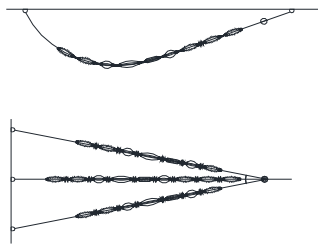

T1800 Collier

Family Collection - pg. 26 - INCANTO

Suspension

a richiesta con _ on request with

1-10V, DALI

Materiali _ Materials

Diffusore - Diffuser: Vetro, Glass

Struttura - Structure: Metallo, Metal

Casambi Bluetooth

Code	L x P	H	Color Temperature	Lumen	LED	Kg	Finitura Finish	Prezzo Price
T1800/T	500x180	118	3000 K - CRI>80	16100	138w	39	Vetro / Glass / C	€ 14.760

GENERAL INFO: Driver non dimmerabile incluso - No dimmable driver included.

Colorazione vetro: Diamante, Topazio, Acqua Marina, Rubino, Ametista, Agata, Smeraldo, Zaffiro

Glass Colours: Diamond, Topaz, Aquamarine, Ruby, Amethyst, Agatha, Emerald, Sapphire