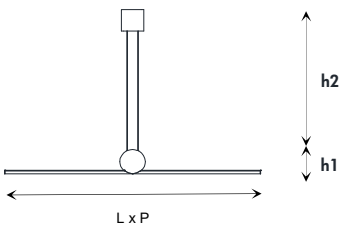

8142 Adele

Family Collection - pg. 66 - OPERA

Table

Dimmerazione _ Dimming

Materiali _ Materials

Corpo - Body:

Marmo, Marble

Diffusore - Diffuser:

Cristallo, Crystal

Struttura - Structure:

Metallo, Metal

Code	Ø	H	Color Temperature	Lumen	LED		Finitura Finish	Prezzo Price
8142/L	9	35	3000 K - CRI>90	850	7W	4	Calacatta / Transp. / OCSP Calacatta / Trasp / OCSP	€ 995

8143 Elsa

Family Collection - pg. 64 - OPERA

Table

Dimmerazione _ Dimming

Materiali _ Materials

Corpo - Body:

Marmo, Marble

Diffusore - Diffuser:

Cristallo, Crystal

Struttura - Structure:

Metallo, Metal

Code	Ø	H	Color Temperature	Lumen	LED		Finitura Finish	Prezzo Price
8143/L	9	31	3000 K - CRI>90	850	7W	5	Calacatta / Transp. / OCSP Calacatta / Trasp / OCSP	€ 816

8144 Traccia

Family Collection - pg. 54 - INCANTO

Table

Dimmerazione _ Dimming

Materiali _ Materials

Marmo, Metallo

Marble, Metal

Code	L	H	Sp	Color Temperature	Lumen	LED		Finitura Finish	Prezzo Price
8144/L	40	34	10	3000 K - CRI>90	900	9W	5	Calacatta / OCSP	€ 1,387

8146 Regolo

Family Collection - pg. 52 - INCANTO

Suspension

Materiali _ Materials

Diffusore - Diffuser:

Metacrilato, Methacrylate

Struttura - Structure:

Metallo, Metal

Particolare - Detail:

Marmo, Marble

Code	L x P	h1	h2 cable adj	Color Temperature	Lumen	LED		Finitura Finish	Prezzo Price
8146/S	122x12	12	10-150	3000 K - CRI>90	2000	24W	8	Calacatta / CH Calacatta / MB Marquinia / WG	€ 1,257 € 1,257 € 1,257