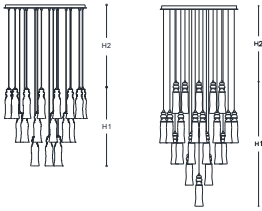

576 Boboli

Family Collection - pg. 130 - OPERA

Suspension

Materiali _ Materials

Diffusore - Diffuser: Vetro, Glass

Struttura - Structure: Metallo, Metal

Dimmerazione _ Dimming

DALI

a richiesta con _ on request with

Casambi Bluetooth

Code	Ø	h1	h2 cable adj	Color Temperature	Lumen	LED	Kg	Finitura Finish	Prezzo Price
576/30	80	78	10-100 #	3000 K - CRI>80	3440	30w	30	Trasp. / Transp. / C	Vetro / Glass € 5.952
								Fumè - Smoked / C	Vetro / Glass € 6.393
576/80	80	125	10-100 #	3000 K - CRI>80	4900	41w	35	Trasp. / Transp. / C	Vetro / Glass € 7.984
								Trasp. - Fumè Transp. - Smoked / C	Vetro / Glass € 8.580

GENERAL INFO: Driver non dimmerabile incluso - No dimmable driver included.

667

Family Collection - pg. 222 - OPERA

Wall

Materiali _ Materials

Diffusore - Diffuser: Vetro, Glass

Struttura - Structure: Metallo, Metal

Dimmerazione _ Dimming

TRIAC

a richiesta con _ on request with

Casambi Bluetooth

Code	L	H	Sp	LED	Kg	Finitura Finish	Prezzo Price
667/APM	26	40	15	1x6w - E14 1x10w - E27	4	Diamantata / Diamond / C	€ 360
						Topazio / Topaz / O	€ 395