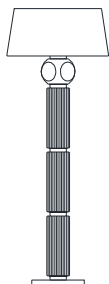

8173 Matilda

Family Collection - pg. 46 - OPERA

Floor

a richiesta con _ on request with

Materiali _ Materials

Corpo - Body: Vetro, Glass
Diffusore - Diffuser: Tessuto, Fabric
Struttura - Structure: Metallo, Metal

Code	Ø	H	LED	Kg	Finitura Finish	Prezzo Price
8173/P3	62	179	3x10w - E27	21	Verde - Tortora Green - Dove / OC	€ 2.584
					Giallo - Tortora Yellow - Dove / OC	€ 2.584

GENERAL INFO: Colore paralume: Sorya marrone - Lampshade color: Brown Sorya