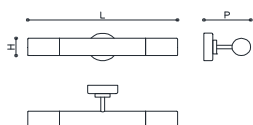

733 Tuba

Family Collection - pg. 197 - INCANTO

Wall

Materiali - Materials

Diffusore - Diffuser: Vetro, Glass

Struttura - Structure: Metallo, Metal

Dimmerazione - Dimming

TRIAC

a richiesta con _ on request with

Casambi Bluetooth

Code	L	H	Sp	LED	Kg	Finitura Finish	Prezzo Price
733/AP	40	5	12	2x2,5w - G9	3	Satinato / Satin / C Satinato / Satin / CDF Satinato / Satin / OC	€ 477 € 477 € 511