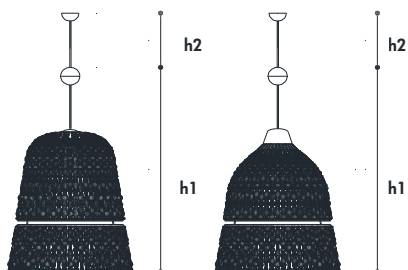

494-495 Crowns

Family Collection - pg. 118 - INCANTO

Suspension

Materiali _ Materials

Corpo - Body:

Vetro, Glass

Struttura - Structure:

Metallo, Metal

a richiesta con _ on request with
1-10V / DALI

Casambi Bluetooth

Code	Ø	h1	h2 cable adj	Color Temperature	Lumen	LED	Kg	Finitura Finish	Prezzo Price
494/130	130	163+70	10-100	3000 K - CRI>80	14950	180w	82	Trasp. / Transp. / C	€ 26.641
495/130	130	163+70	10-100	3000 K - CRI>80	14300	176w	82	Trasp. / Transp. / C	€ 25.972

GENERAL INFO: Driver non dimmerabile incluso - No dimmable driver included.

530

Family Collection - pg. 206 - OPERA

Table

Materiali _ Materials

Corpo - Body:

Vetro, glass

Paralume - Lampshade:

Tessuto, Fabric

Struttura - Structure:

Metallo, Metal

a richiesta con _ on request with

TRIAC

Code	Ø	H	LED	Kg	Finitura Finish	Prezzo Price
530/LP	28	52	1x10w - E27	6	Trasp. / Transp. / OA Ambra / Amber / OA	€ 690 € 699
530/LG	40	65	3x6w - E14	9	Trasp. / Transp. / OA Ambra / Amber / OA	€ 1.222 € 1.281

GENERAL INFO: Colore paralume: Avorio - Lampshade color: Ivory