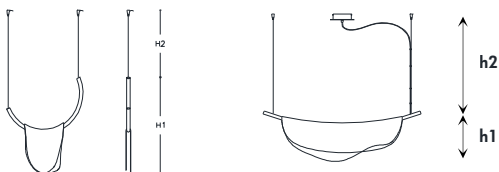

4036 Dali

Family Collection - pg. 46 - INCANTO

Suspension

Materiali _ Materials

Diffusore - Diffuser: Vetro, Glass

Struttura - Structure: Metallo, Metal

a richiesta con _ on request with

DALI

Casambi Bluetooth

Code	L x P	h1	h2 cable adj	Color Temperature	Lumen	LED	Kg	Finitura Finish	Prezzo Price
4036/S1	61x4	60	10-100	3000 K - CRI>90	1100	11w	6	Colorato / Coloured / CDF	€ 1.000
4036/SG	120x4	40	10-100	3000 K - CRI>90	2700	30w	10	Blu / Blue / CDF	€ 1.666
								Grigio / Grey / CDF	€ 1.666
								Verde / Green / CDF	€ 1.666
								Ametista / Amethyst / CDF	€ 1.666

GENERAL INFO: Colori vetro: Ametista, Blu, Verde, Grigio - Glass colours: Amethyst, Blue, Green, Grey

Per composizioni con più elementi comunicare posizione desiderata e design intent - For compositions with more than one item, please provide us with the design intent to respect

Driver non dimmerabile incluso - No dimmable driver included.

4037 Trevi

Family Collection - pg. 188 - INCANTO

Suspension

Materiali _ Materials

Diffusore - Diffuser: Vetro, Glass

Struttura - Structure: Metallo, Metal

a richiesta con _ on request with

DALI

Casambi Bluetooth

Code	Ø	h1	h2 cable adj	Color Temperature	Lumen	LED	Kg	Finitura Finish	Prezzo Price
4037/S	45	44	10-100	3000 K - CRI>80	2500	20,9w	11	Trasp. / Transp. / C	€ 1.892
								Fumè / Smoked / CDF	€ 2.169

GENERAL INFO: Driver non dimmerabile incluso - No dimmable driver included.