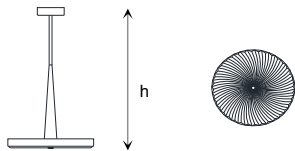

302 Ritmico

Family Collection - pg. 154 - INCANTO

Suspension

Dimmerazione _ Dimming

TRIAC

Materiali _ Materials

Diffusore - Diffuser: Cristallo, Crystal

Struttura - Structure: Metallo, Metal

a richiesta con _ on request with

Casambi Bluetooth

Code	Ø	H	Color Temperature	Lumen	LED	Kg	Finitura Finish	Prezzo Price
302/40	42	75	3000 K - CRI>80	1800	24w	12	Trasp. / Transp. / OC	€ 1.965

316

Family Collection - pg. 192 - OPERA

Ceiling

Dimmerazione _ Dimming

TRIAC

Materiali _ Materials

Diffusore - Diffuser: Cristallo, Crystal

Struttura - Structure: Metallo, Metal

a richiesta con _ on request with

Casambi Bluetooth

Code	Ø	H	LED	Kg	Finitura Finish	Prezzo Price
316/3A	25	17	3x6w - E14	3,5	Trasp. / Transp. / O / C	€ 679
316/4A	35	20	4x6w - E14	8	Trasp. / Transp. / O / C	€ 1.158