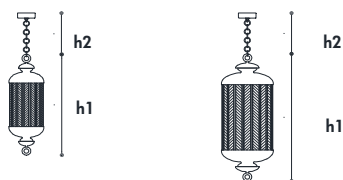

212 Crater

Family Collection - pg. 184 - INCANTO

Wall / Ceiling

Dimmerazione _ Dimming

DALI

Materiali _ Materials

Diffusore - Diffuser: Vetro, Glass

Struttura - Structure: Metallo, Metal

a richiesta con _ on request with

Casambi Bluetooth

Code	Ø	H	Color Temperature	Lumen	LED		Finitura Finish	Prezzo Price
212/PL	33	10	3000 K - CRI>80	1600	12,5w	3	Bianco / White / B	€ 492
212/PL45	42	15	3000 K - CRI>80	2000	15,5w	5	Bianco / White / B	€ 711

213 Gong

Family Collection - pg. 149 - INCANTO

Wall

Out of stock

Dimmerazione _ Dimming

DALI

Materiali _ Materials

Diffusore - Diffuser: Vetro, Glass

Struttura - Structure: Metallo, Metal

a richiesta con _ on request with

Casambi Bluetooth

Code	L	H	Sp	Color Temperature	Lumen	LED		Finitura Finish	Prezzo Price
213/AP	33	33	14	3000 K - CRI>80	2000	15,5w	3	Titanio est. - Oro int. / CDF Titanium outside - Gold inside / CDF	€ 933

214 Tasha

Family Collection - pg. 56 - INCANTO

Wall

a richiesta con _ on request with

DALI

Materiali _ Materials

Diffusore - Diffuser: Vetro, Glass

Struttura - Structure: Metallo, Metal

Casambi Bluetooth

Code	Ø	H	Sp	Color Temperature	Lumen	LED		Finitura Finish	Prezzo Price
214/AP	30	30	12	3000 K - CRI>80	2000	15,5w	2	Alabastro + Bianco / C Alabaster + White / C	€ 841
								Nero + Bianco / C Black + White / C	€ 808
								Bianco / White / C	€ 808

215 Fata Morgana

Family Collection - pg. 82 - OPERA

Suspension

a richiesta con _ on request with

Casambi Bluetooth

Materiali _ Materials

Diffusore - Diffuser: Vetro, Glass

Struttura - Structure: Metallo, Metal

Code	Ø	h1	h2 cable adj	LED		Finitura Finish	Prezzo Price
215/S20 *	20	60	10-100	1x46w - E27	10	Trasp. / Transp. / OA	€ 2.206
						Trasp. / Transp. / BRA	€ 2.206
						IP45 Trasp. / Transp. / OA	€ 2.206
						IP45 Trasp. / Transp. / BRA	€ 2.206