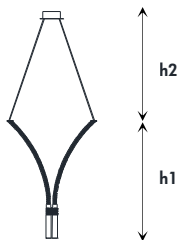

459 Sesto

Family Collection - pg. 94 - INCANTO

Suspension

Materiali _ Materials

Corpo - Body: Vetro, Glass

Diffusore - Diffuser: Vetro, Glass

Struttura - Structure: Metallo, Metal

Code	L x P	h1	h2 cable adj	Color Temperature	Lumen	LED	Kg	Finitura Finish	Prezzo Price
459/S	60x3	82	10-100	3000 K - CRI>90	1000	8W	3	Trasp. / Transp. / C Nero / Black / C	€ 1.042 € 1.109