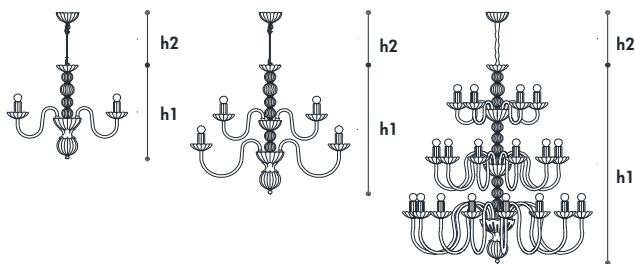

281 Evoque

Family Collection - pg. 126 - OPERA

Suspension

Materiali _ Materials

Corpo - Body: Vetro, Cristallo, Glass, Crystal

Struttura - Structure: Metallo, Metal

Dimmerazione _ Dimming

TRIAC

a richiesta con _ on request with

Casambi Bluetooth

Code	Ø	h1	h2 cable adj	LED	Kg	Finitura Finish	Prezzo Price
281/5	70	64	10-100	5x6w - E14	8	Trasp. / Transp. / NK	€ 1.441
						Bianco / White / NK	€ 1.735
						Teak /Teak / CDF	€ 1.875
281/6	70	64	10-100	6x6w - E14	9	Trasp. / Transp. / NK	€ 1.571
						Bianco / White / NK	€ 1.902
						Teak /Teak / CDF	€ 2.054
281/8	70	64	10-100	8x6w - E14	10	Trasp. / Transp. / NK	€ 1.835
						Bianco / White / NK	€ 2.230
						Teak /Teak / CDF	€ 2.409
281/6+3	84	73	10-100	9x6w - E14	13	Trasp. / Transp. / NK	€ 2.065
						Bianco / White / NK	€ 2.544
						Teak /Teak / CDF	€ 2.749
281/10	70	64	10-100	10x6w - E14	14	Trasp. / Transp. / NK	€ 2.099
						Bianco / White / NK	€ 2.561
						Teak /Teak / CDF	€ 2.767
281/8+4	84	73	10-100	12x6w - E14	16	Trasp. / Transp. / NK	€ 2.561
						Bianco / White / NK	€ 3.138
						Teak /Teak / CDF	€ 3.390
281/10+5	84	73	10-100	15x6w - E14	18	Trasp. / Transp. / NK	€ 3.056
						Bianco / White / NK	€ 3.732
						Teak /Teak / CDF	€ 4.031
281/15+10+5	105	122	10-100	30x6w - E14	35	Trasp. / Transp. / NK	€ 7.558
						Bianco / White / NK	€ 9.266
						Teak /Teak / CDF	€ 10.008

281 Evoque

Family Collection - pg. 126 - OPERA

Wall

Materiali _ Materials

Corpo - Body: Vetro, Cristallo, Glass, Crystal

Struttura - Structure: Metallo, Metal

Dimmerazione _ Dimming

TRIAC

a richiesta con _ on request with

Casambi Bluetooth

Code	L	H	Sp	LED	Kg	Finitura Finish	Prezzo Price
281/AP1	15	27	24	1x6w - E14	1,5	Trasp. / Transp. / NK	€ 347
						Bianco / White / NK	€ 401
						Teak /Teak / CDF	€ 430
281/AP2	27	27	21	2x6w - E14	2	Trasp. / Transp. / NK	€ 468
						Bianco / White / NK	€ 535
						Teak /Teak / CDF	€ 585