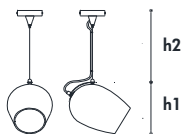

4011 Nuce

Family Collection - pg. 130 - INCANTO

Suspension

Dimmerazione _ Dimming

TRIAC

Materiali _ Materials

Diffusore - Diffuser: Vetro, Glass

Struttura - Structure: Metallo, Metal

a richiesta con _ on request with

Casambi Bluetooth

Code	L x P	h1	h2 cable adj	LED	Kg	Finitura Finish	Prezzo Price
4011/S	18 x 26	24	10-100	1x6W - E14	1,5	Colorato / Colored / CDF	€ 438

GENERAL INFO: Colori: Trasparente, Tortora, Fumè, Verde oliva - Colours: Transparent, Dove, Fumè, Olive green