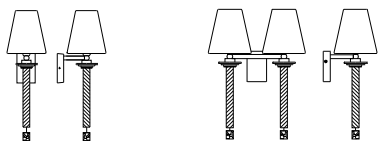

2420 Libellula

Family Collection - pg. 108 - OPERA

Wall

Materiali _ Materials

Corpo - Body: Vetro, Cristallo, Glass, Crystal
Diffusore - Diffuser: Tessuto, Fabric
Struttura - Structure: Metallo, Metal

Dimmerazione _ Dimming

TRIAC

a richiesta con _ on request with

Casambi Bluetooth

Code	L	H	Sp	LED	Kg	Finitura Finish	Prezzo Price
2420/AP1	15	47	19	1x6w - E14	1,5	Trasp. / Transp. / C Teak / CDF	€ 557 € 615
2420/AP2	34	47	19	2x6w - E14	3	Trasp. / Transp. / C Teak / CDF	€ 923 € 1.021

GENERAL INFO: Colore paralume: Nero - Lampshade color: Black

2420 Olivia

Family Collection - pg. 92 - OPERA

Floor

Materiali _ Materials

Corpo - Body: Vetro, Cristallo, Glass, Crystal
Diffusore - Diffuser: Tessuto, Fabric
Struttura - Structure: Metallo, Metal

a richiesta con _ on request with

TRIAC

Code	Ø	H	LED	Kg	Finitura Finish	Prezzo Price
2420/P	36	175	1x20w - E27	10	Teak - Bianco Teak - White / B	€ 1.944

GENERAL INFO: Colore paralume: Bianco - Lampshade color: White