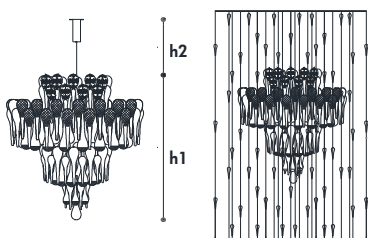

Floor

a richiesta con _ on request with

Materiali _ Materials

Corpo - Body: Vetro, glass

Paralume - Lampshade: Tessuto, Fabric

Struttura - Structure: Metallo, Metal

Code	Ø	H	LED	Kg	Finitura Finish	Prezzo Price
530/OA	47	175	3x6w - E14 1x10w - E27	24	Trasp. / Transp. / OA Ambra / Amber / OA	€ 2.015 € 2.254

GENERAL INFO: Colore paralume: Avorio - Lampshade color: Ivory

575 Etoile

Suspension

Dimmerazione _ Dimming

Materiali _ Materials

Diffusore - Diffuser: Vetro, Cristallo, Glass, Crystal

Struttura - Structure: Metallo, Metal

a richiesta con _ on request with

Code	Ø	h1	h2 cable adj	Eco Alogena Eco Halogen	LED	Kg	Finitura Finish	Pendagliera Drops & Beads	Prezzo Price
575/60	60	86	10-100	10x20w-G9	10x2,5w-G9	60	Trasp. / Transp. / NK Trasp. / Transp. / NK	* Vetro / Glass Cristallo / Crystal	€ 10.072 € 15.125
575/70	70	82	10-100	12x20w-G9	12x2,5w-G9	70	Trasp. / Transp. / NK Trasp. / Transp. / NK	* Vetro / Glass Cristallo / Crystal	€ 12.310 € 17.997
575/80	80	98	10-100	12x20w-G9	12x2,5w-G9	80	Trasp. / Transp. / NK Trasp. / Transp. / NK	* Vetro / Glass Cristallo / Crystal	€ 15.667 € 23.668
575/130	130	150	10-100		31x6w-E14	120	Trasp. / Transp. / NK Trasp. / Transp. / NK	* Vetro / Glass Cristallo / Crystal	€ 22.222 € 33.612
575 / Cascade							Trasp. / Transp. / NK Trasp. / Transp. / NK	* Vetro / Glass Cristallo / Crystal	€ 39.852 € 52.306

GENERAL INFO: * Decorazione vetro liscio e rigato - Smooth and ruled glass decoration

575 Etoile

Wall

Dimmerazione _ Dimming

Materiali _ Materials

Diffusore - Diffuser: Vetro, Cristallo, Glass, Crystal

Struttura - Structure: Metallo, Metal

a richiesta con _ on request with

Code	L	H	Sp	Eco Alogena Eco Halogen	LED	Kg	Finitura Finish	Pendagliera Drops & Beads	Prezzo Price
575/AP5	50	47	26	5x20w-G9	5x2,5w-G9	28	Trasp. / Transp. / NK Trasp. / Transp. / NK	* Vetro / Glass Cristallo / Crystal	€ 2.010 € 3.598

GENERAL INFO: * Decorazione vetro liscio e rigato - Smooth and ruled glass decoration