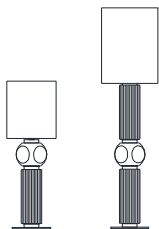

8173 Matilda

Family Collection - pg. 46 - OPERA

Floor

a richiesta con _ on request with

Materiali _ Materials

Corpo - Body: Vetro, Glass
Diffusore - Diffuser: Tessuto, Fabric
Struttura - Structure: Metallo, Metal

Code	Ø	H	LED	Kg	Finitura Finish	Prezzo Price
8173/P1	37	110	1x20w - E27	15	Verde - Tortora Green - Dove / OC	€ 1.456
					Giallo - Tortora Yellow - Dove / OC	€ 1.456
8173/P2	44	167	1x20w - E27	18	Verde - Tortora Green - Dove / OC	€ 1.857
					Giallo - Tortora Yellow - Dove / OC	€ 1.857

GENERAL INFO: Colore paralume: Sorya marrone - Lampshade color: Brown Sorya