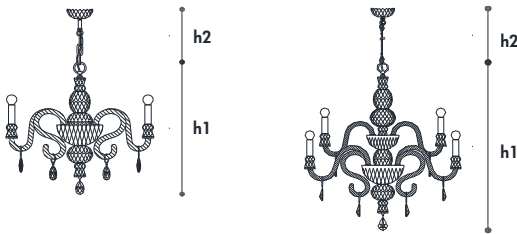

Wall

Dimmerazione _ Dimming

TRIAC

Materiali _ Materials

Corpo - Body: Vetro, Cristallo, Glass, Crystal

Paralume - Lampshade: Tessuto, Fabric

Struttura - Structure: Metallo, Metal

a richiesta con _ on request with

Casambi Bluetooth

Code	L	H	Sp	LED	Kg	Finitura Finish	Prezzo Price
284/AP1	15	29	30	1x6w - E14	1,5	Trasp. / Transp. / NK	€ 419
						Nero / Black / CDF	€ 463
						Bianco / White / NK	€ 463
284/AP2	37	29	25	2x6w - E14	2	Trasp. / Transp. / NK	€ 571
						Nero / Black / CDF	€ 635
						Bianco / White / NK	€ 635

GENERAL INFO: Colore paralume: Bianco o nero - Lampshade color: White or black

Suspension

Dimmerazione _ Dimming

TRIAC

Materiali _ Materials

Corpo - Body: Vetro, Cristallo, Glass, Crystal

Pendagliera - Drops: Cristallo, Crystal

Struttura - Structure: Metallo, Metal

a richiesta con _ on request with

Casambi Bluetooth

Code	Ø	h1	h2 cable adj	LED	Kg	Finitura Finish	Pendagliera Drops & Beads	Prezzo Price
286/5	64	56	10-100	5x6w - E14	10	Trasp. / Transp. / NK	Cristallo / Crystal	€ 1.860
						Colorato / Colored / NK	Cristallo / Crystal	€ 2.199
						Trasp. / Transp. / NK	Vetro / Glass	€ 1.742
						Colorato / Colored / NK	Vetro / Glass	€ 2.059
286/6	64	56	10-100	6x6w - E14	13	Trasp. / Transp. / NK	Cristallo / Crystal	€ 2.008
						Colorato / Colored / NK	Cristallo / Crystal	€ 2.368
						Trasp. / Transp. / NK	Vetro / Glass	€ 1.880
						Colorato / Colored / NK	Vetro / Glass	€ 2.216
286/8	64	56	10-100	8x6w - E14	16	Trasp. / Transp. / NK	Cristallo / Crystal	€ 2.339
						Colorato / Colored / NK	Cristallo / Crystal	€ 2.766
						Trasp. / Transp. / NK	Vetro / Glass	€ 2.189
						Colorato / Colored / NK	Vetro / Glass	€ 2.591
286/10	70	63	10-100	10x6w - E14	19	Trasp. / Transp. / NK	Cristallo / Crystal	€ 2.610
						Colorato / Colored / NK	Cristallo / Crystal	€ 3.099
						Trasp. / Transp. / NK	Vetro / Glass	€ 2.444
						Colorato / Colored / NK	Vetro / Glass	€ 2.901
286/6+3	76	74	10-100	9x6w - E14	18	Trasp. / Transp. / NK	Cristallo / Crystal	€ 2.571
						Colorato / Colored / NK	Cristallo / Crystal	€ 3.018
						Trasp. / Transp. / NK	Vetro / Glass	€ 2.408
						Colorato / Colored / NK	Vetro / Glass	€ 2.825
286/8+4	76	74	10-100	12x6w - E14	21	Trasp. / Transp. / NK	Cristallo / Crystal	€ 3.018
						Colorato / Colored / NK	Cristallo / Crystal	€ 3.467
						Trasp. / Transp. / NK	Vetro / Glass	€ 2.408
						Colorato / Colored / NK	Vetro / Glass	€ 2.825

GENERAL INFO: Colori: Arancione, Rosso Bordeaux, Bianco, Nero - Colours: Orange, Red Bordeaux, White, Black