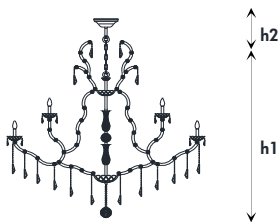

5102

Family Collection - pg. 196 - OPERA

Suspension

Materiali _ Materials

Corpo - Body: Vetro, Glass

Pendagliera - Drop: Vetro, Cristallo, Glass, Crystal

Struttura - Structure: Metallo, Metal

Dimmerazione _ Dimming

TRIAC

a richiesta con _ on request with

Casambi Bluetooth

Code	∅	h1	h2 cable adj	LED		Finitura Finish	Pendagliera Drops & Beads	Prezzo Price
5102/15	70	70	10-100	15x6w - E14	16	Trasp. / Transp. / C Trasp. / Transp. / C	Vetro / Glass ** Krek trasp.* Krek transp. *	€ 2.939 € 3.306
5102/18	80	80	10-100	18x6w - E14	20	Trasp. / Transp. / C Trasp. / Transp. / C Trasp. / Transp. / C	Cristallo / Crystal ** Vetro / Glass ** Krek trasp.* Krek transp. *	€ 3.673 € 3.399 € 3.857 € 4.224