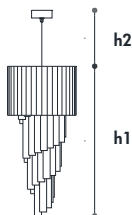

704

Family Collection - pg. 39 - OPERA

Suspension

Materiali _ Materials

Diffusore - Diffuser: Vetro, Glass

Struttura - Structure: Metallo, Metal

Dimmerazione _ Dimming

TRIAC

a richiesta con _ on request with

Casambi Bluetooth

Code	Ø	h1	h2 cable adj	LED	Kg	Finitura Finish	Prezzo Price
704/40	40	90	10-100	7x6w - E14	30	Trasp. / Transp. / C	Vetro / Glass € 2.368
						Colorato / Colored / C	Vetro / Glass € 4.009
704/60	60	130	10-100	16x6w - E14	60	Trasp. / Transp. / C	Vetro / Glass € 8.371
						Colorato / Colored / C	Vetro / Glass € 11.158
704/80	80	250	10-100	30x6w - E14	110	Trasp. / Transp. / C	Vetro / Glass € 14.018
						Colorato / Colored / C	Vetro / Glass € 17.489
704/100	100	320	10-100	46x6w - E14	190	Trasp. / Transp. / C	Vetro / Glass € 20.068
704/120	120	400	10-100	68x6w - E14	260	Trasp. / Transp. / C	Vetro / Glass € 28.149

GENERAL INFO: Colori: Verde acido, Viola - Colours: Acid Green, Violet