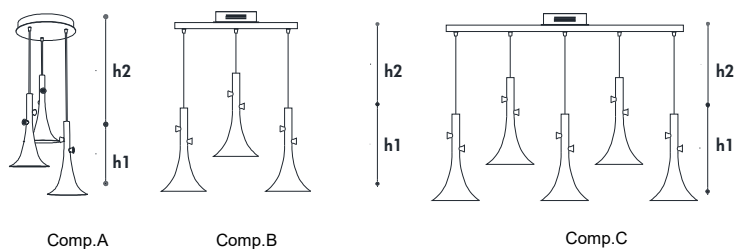

7025 Baffo

Family Collection - pg. 106 - INCANTO

Suspension

Materiali _ Materials

Corpo - Body: Metallo, Metal

a richiesta con _ on request with

TRIAC

Casambi Bluetooth

Code	Ø	h1	h2 cable adj	Color Temperature	Lumen	LED		Finitura Finish	Prezzo Price
7025/SP Comp.A	42	40	10-100	3000 K - CRI>80	4200	48+6w	17	Nero opaco / Matt black / MB Oro lucido / Shiny gold / O Oro nichel / Oro Nickel / ON	€ 2.577 € 2.854 € 2.854

Code	L x P	h1	h2 cable adj	Color Temperature	Lumen	LED		Finitura Finish	Prezzo Price
7025/SP Comp.B	66x20	40	10-100	3000 K - CRI>80	4200	48+6w	17	Nero opaco / Matt black / MB Oro lucido / Shiny gold / O Oro nichel / Oro Nickel / ON	€ 2.577 € 2.854 € 2.854
7025/SP Comp.C	112x20	40	10-100	3000 K - CRI>80	7000	80+10w	28	Nero opaco / Matt black / MB Oro lucido / Shiny gold / O Oro nichel / Oro Nickel / ON	€ 4.295 € 4.757 € 4.757

GENERAL INFO: Driver non dimmerabile incluso - No dimmable driver included.

7026 Baffo

Family Collection - pg. 102 - INCANTO

Suspension

Materiali _ Materials

Corpo - Body: Metallo, Metal

Diffusore - Diffuser: Vetro, Glass

Dimmerazione _ Dimming

TRIAC

a richiesta con _ on request with

Casambi Bluetooth

Code	Ø	h1	h2 cable adj	LED		Finitura Finish	Prezzo Price
7026/SP	20	42	10-100	1x6w - E14	3	Bianco sfumato White shaded / B Titanio sfumato Titanium shaded / CDF Oro sfumato Gold shaded / OC Titanio sfumato Titanium shaded / MB	€ 403 € 432 € 432 € 432
7026/SG	32	62	10-100	1x6w - E14	3	Bianco sfumato White shaded / B Titanio sfumato Titanium shaded / CDF Oro sfumato Gold shaded / OC Titanio sfumato Titanium shaded / MB	€ 558 € 587 € 587 € 587