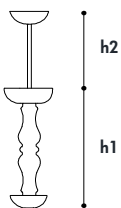

GENERAL INFO: Colore paralume: Avorio o nero - Lampshade color: Ivory or black

727 Adria Sistema

Family Collection - pg. 178 - INCANTO

Ceiling structure

Materiali _ Materials

Corpo - Body: Cristallo, Crystal