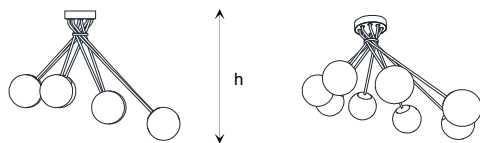

2392 Tea

Family Collection - pg. 162 - INCANTO

Suspension

Materiali _ Materials

Diffusore - Diffuser: Vetro, Glass

Struttura - Structure: Metallo, Metal

Dimmerazione _ Dimming

TRIAC

a richiesta con _ on request with

Casambi Bluetooth

Code	Ø	H	Eco Alogena Eco Halogen	LED		Finitura Finish	Prezzo Price
2392/PL	78	60	8x20w - G9	8x2,5w - G9	6	Satinato / Satin / MB / AN Satinato / Satin / ON / AN	€ 2.064 € 2.431