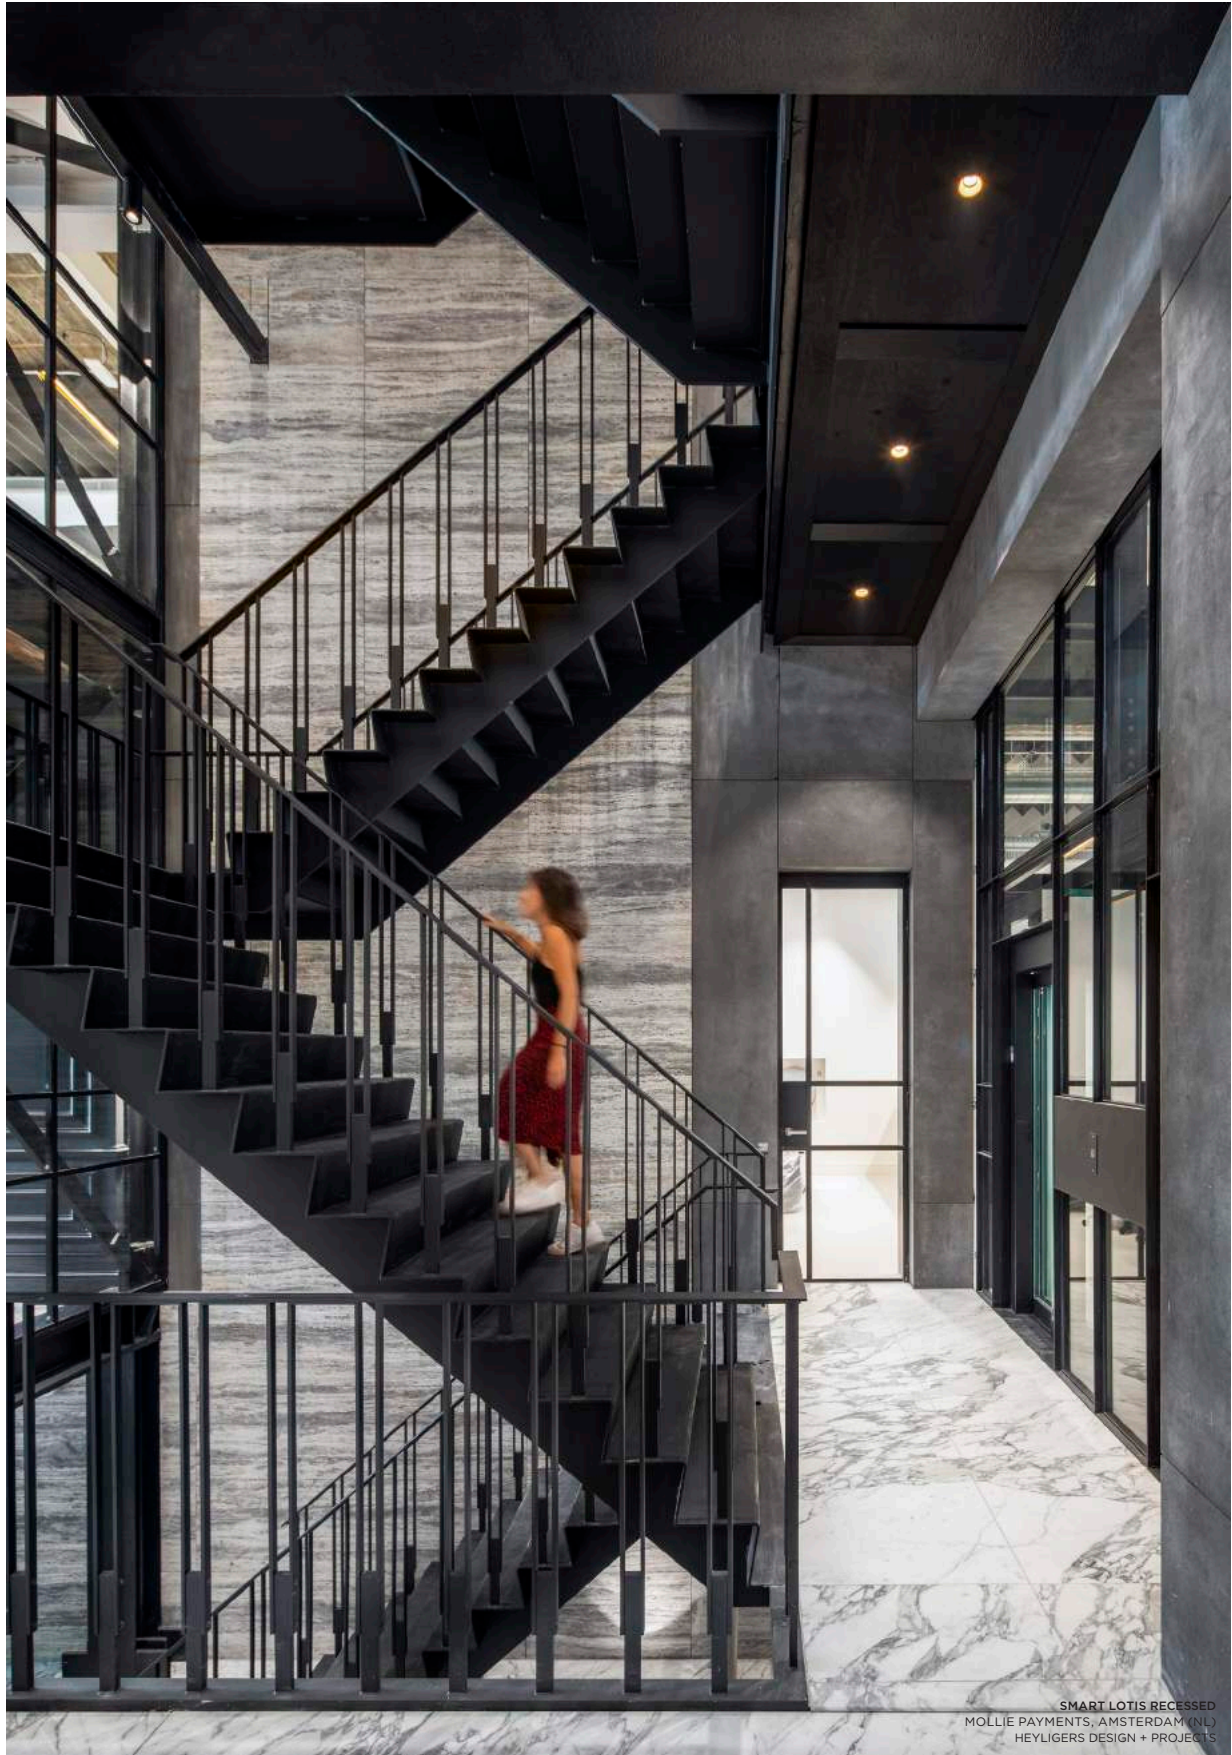

the chosen ones

SMART

SMART LOTIS RECESSED
MOLLIE PAYMENTS, AMSTERDAM (NL)
HEYLIGERS DESIGN + PROJECTS