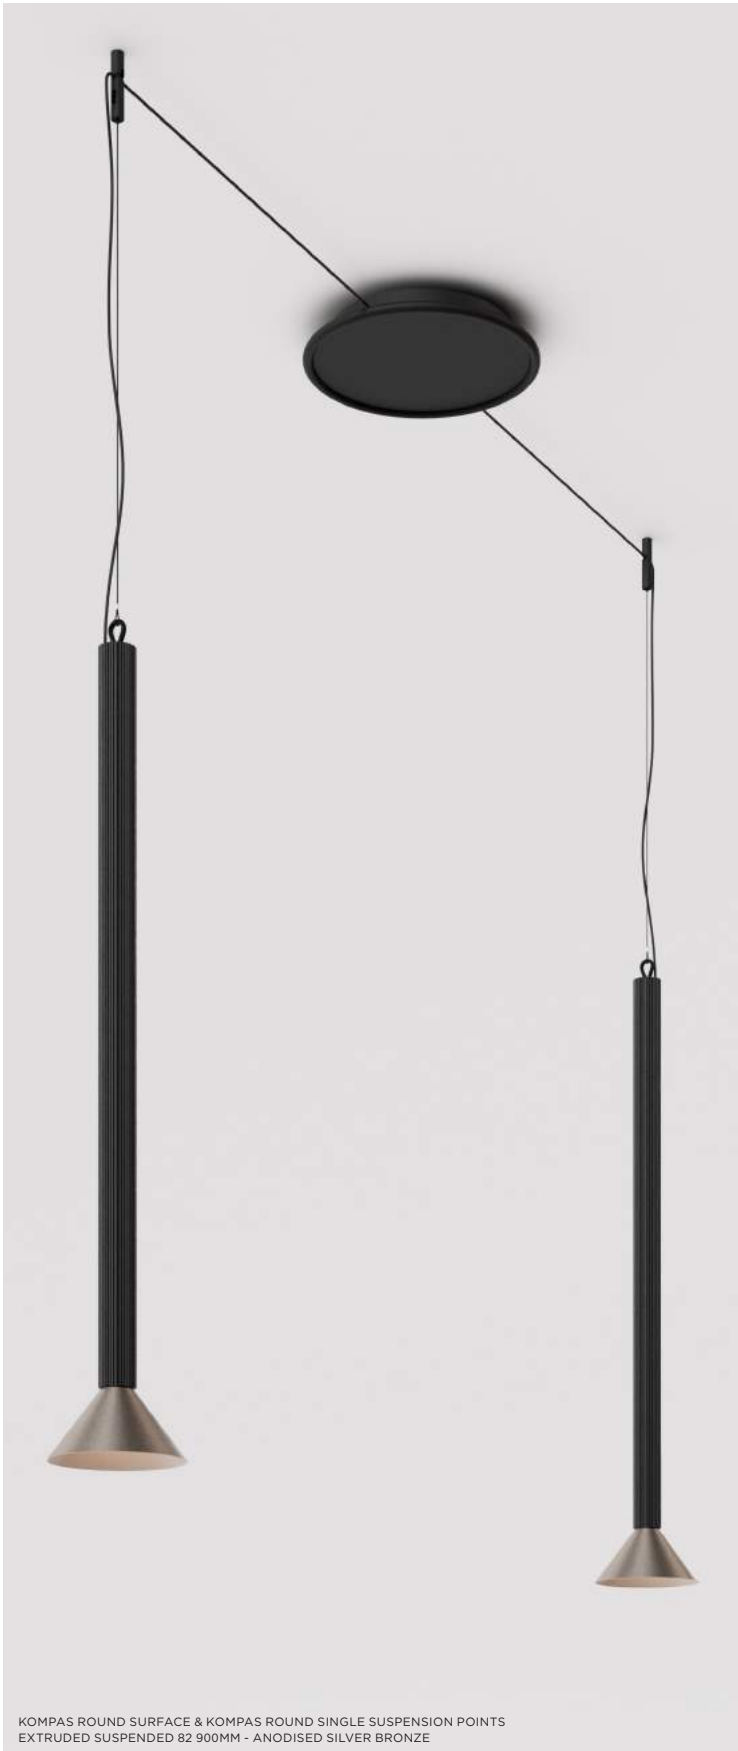

EXTRUDED SUSPENDED 82 600MM - WHITE MATT
EXTRUDED SUSPENSION KIT SEMI-RECESSED GE - WHITE MATT

EXTRUDED SUSPENDED 82 600MM ANO BLACK
EXTRUDED SUSPENSION KIT SURFACE GE - BLACK STRUC

KOMPAS ROUND SURFACE & KOMPAS ROUND SINGLE SUSPENSION POINTS
EXTRUDED SUSPENDED 82 900MM - ANODISED SILVER BRONZE