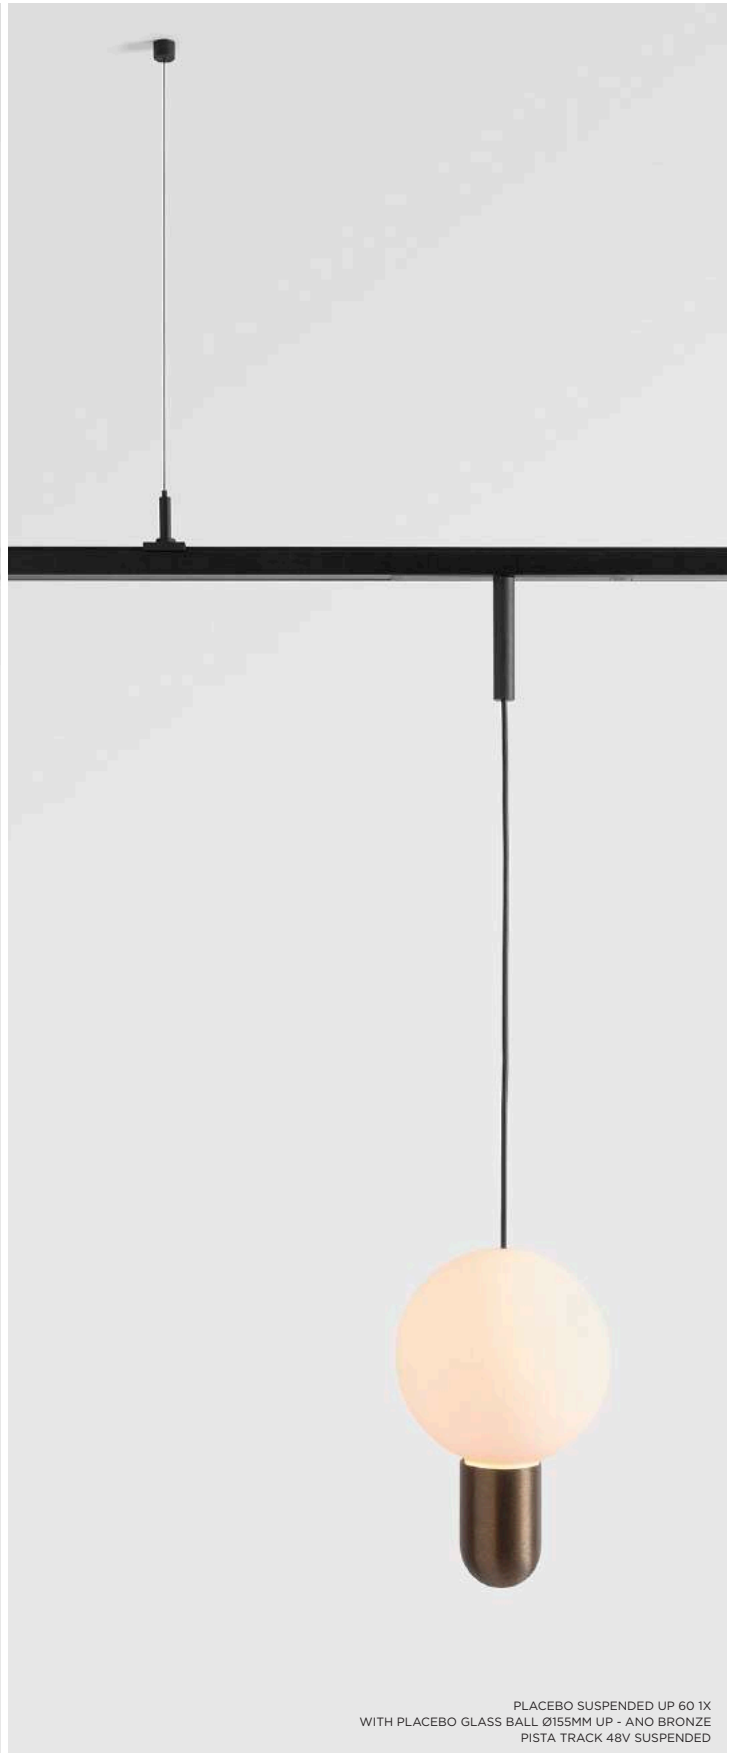

PLACEBO SUSPENDED UP 60 1X
WITH PLACEBO GLASS BALL Ø155MM UP - ANO BRONZE
PISTA TRACK 48V SUSPENDED