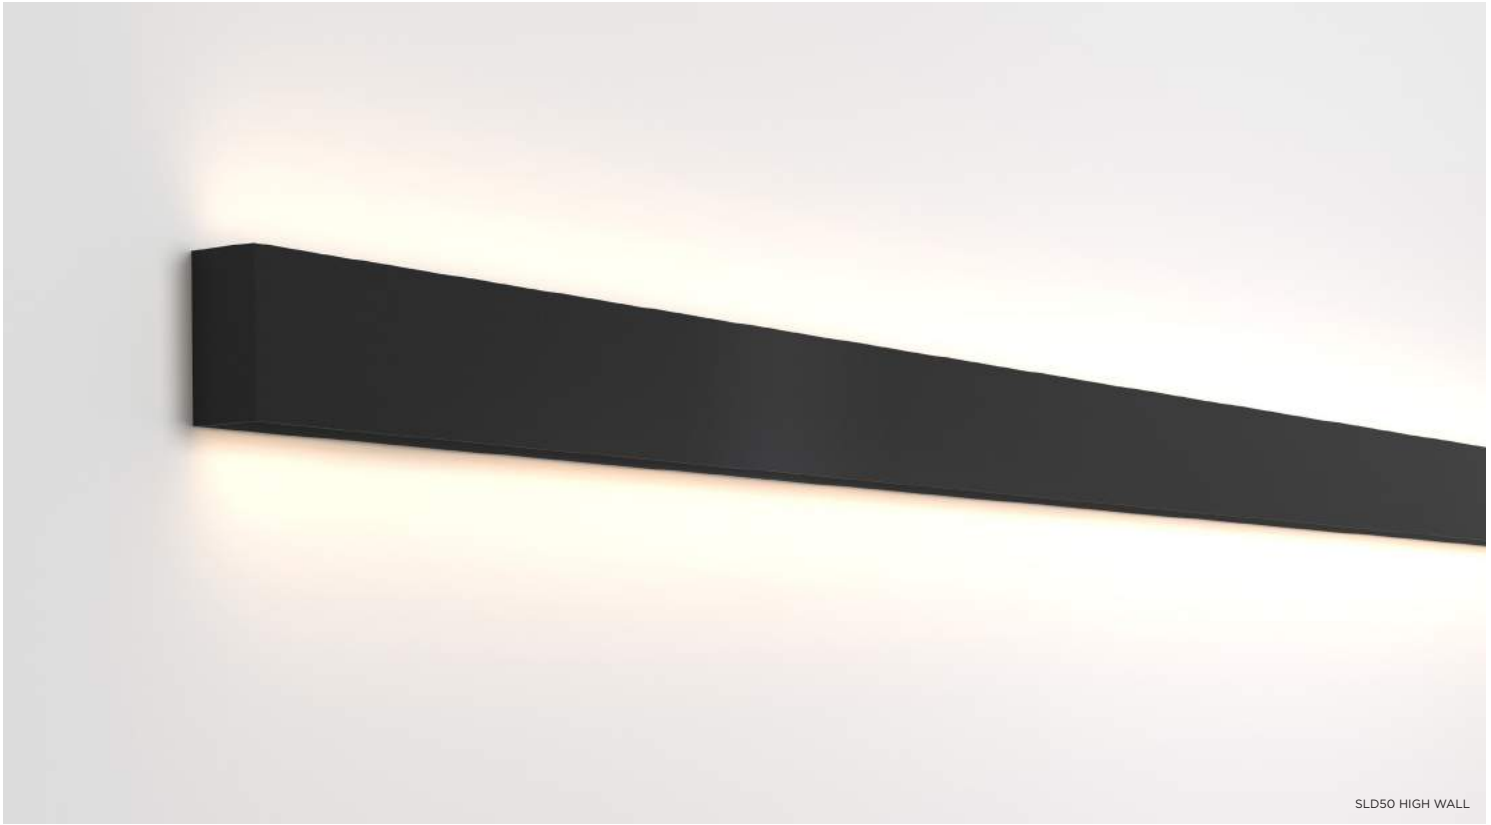

SLD50 HIGH WALL