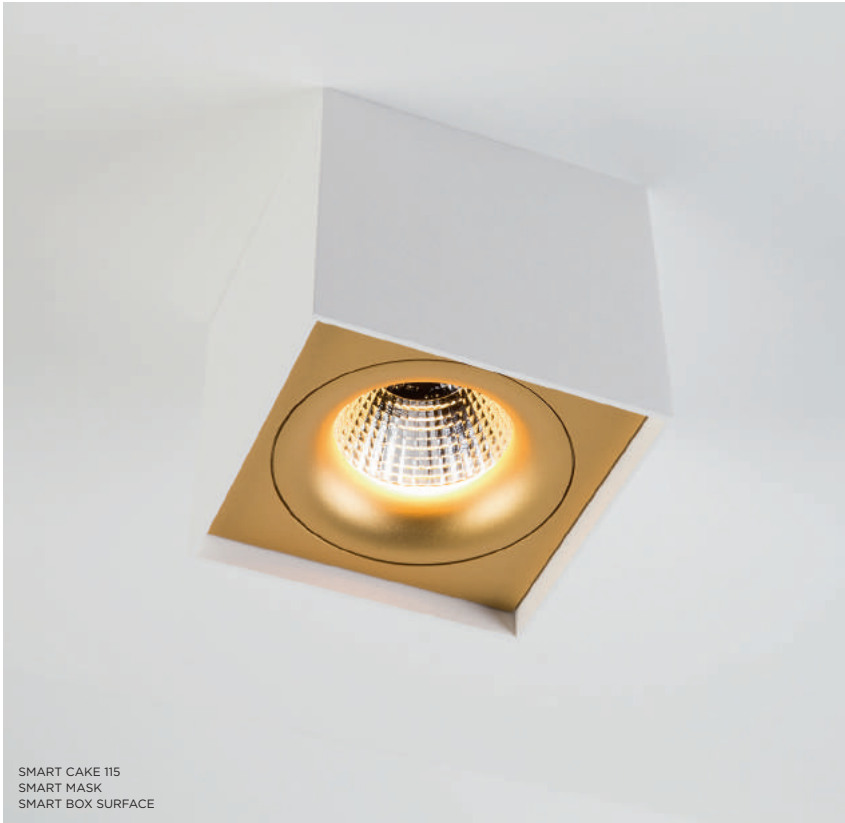

SMART TUBE WALL, SMART LOTIS
PRIVATE RESIDENCE, ROTTERDAM (NL)

the chosen ones

SMART TUBE

SMART TUBE WALL, SMART KUP
PRIVATE RESIDENCE, DE PINTE (BE)

the chosen ones

SMART TUBE

SMART BOX

Designers can stay up all night trying all sorts of things with Smart, Modular's most versatile range of architectural lighting. Mix and match, from a mosaic of shapes, sizes, colours and mounting options, and create a playful installation while maintaining a consistent look and feel. The Smart choice for any application.

Limitless combinations

A list of accessories lets you play with shapes and depth. Smart box adds dimension by protruding from the ceiling, hugging any of the 3 designs in any of 3 the colours.

versions	<i>3 designs: Cake, Kup, Lotis - fixed & adjustable 4 sizes: ø48, 82, 115 & 160mm</i>
accessories	<i>mask - 1L, 2L</i>
colours	<i>black struc, gold, white struc, alu brushed</i>
output*	<i>48: up to 303lm - 4.3W 82: up to 994lm - 13.4W 115: up to 1908lm - 23.6W 160: up to 4721lm - 49.7W</i>
cct	<i>2700K, 3000K, 3500K, 4000K, 1800K-3000K (warm dim)</i>
cri	<i>90+</i>
optics	<i>15°, 25°, 40°</i>
power supply	<i>350mA, 500mA, 700mA, 900mA, 1050mA, 1200mA, 1400mA (depending Smart type)</i>
dimming	<i>trailing edge, 1-10V, pushdim, dali (GE)</i>
adjustability	<i>h 355° v 25° (Smart adj.)</i>
ip	<i>20 & 55</i>
-	
more info?	<i>supermodular.com/en/smart-surface-box</i>

*output for white struc, 3000K, 25°

SMART BOX SURFACE, SMART LOTIS
BINST ARCHITECTS, ANTWERP (BE)
BINST ARCHITECTS

SMART BOX SURFACE SMART LOTIS
BINST ARCHITECTS, ANTWERP (BE)
BINST ARCHITECTS

SMART BALL SUSPENDED, SMART KUP
DE NORMANDIE, KOKSIJDE (BE)