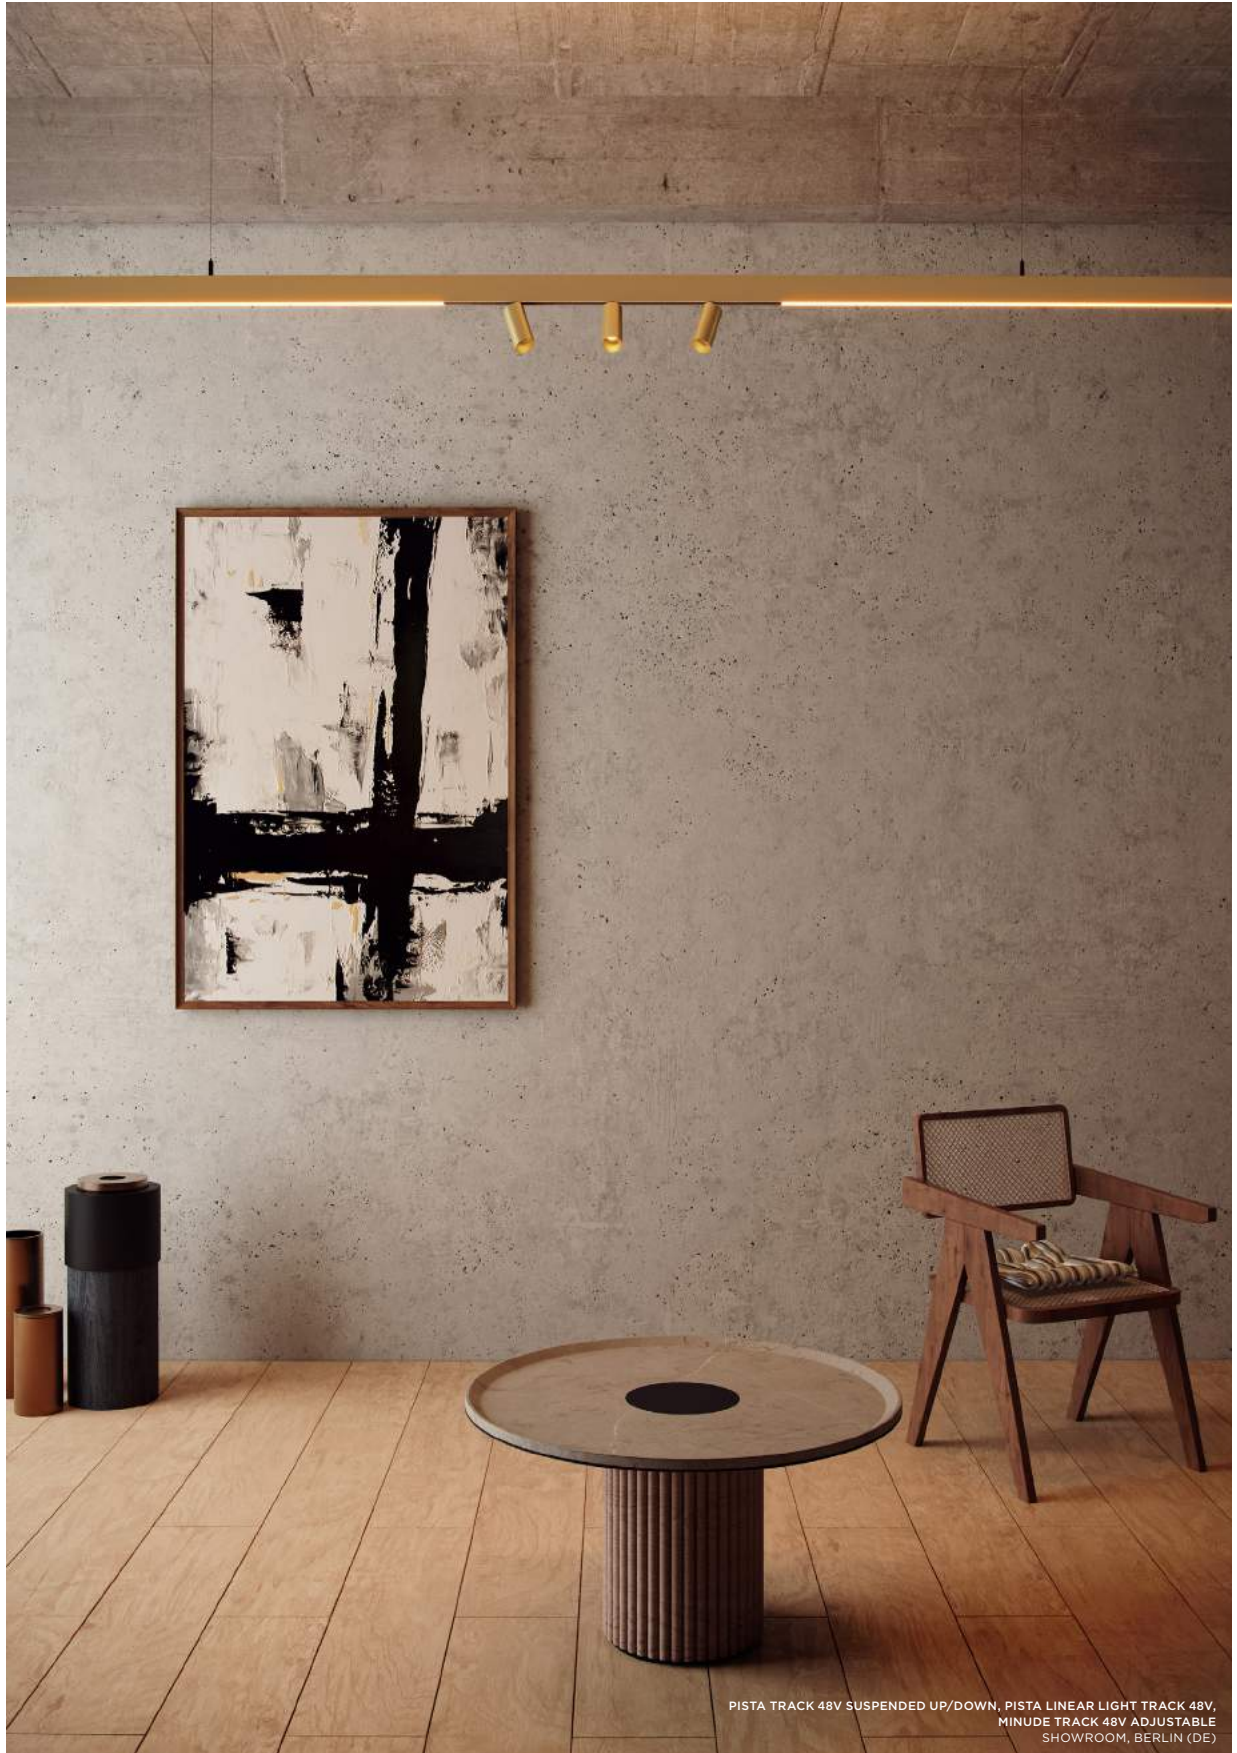

PISTA TRACK 48V SUSPENDED UP/DOWN, PISTA LINEAR LIGHT TRACK 48V,
MINUDE TRACK 48V ADJUSTABLE
SHOWROOM, BERLIN (DE)