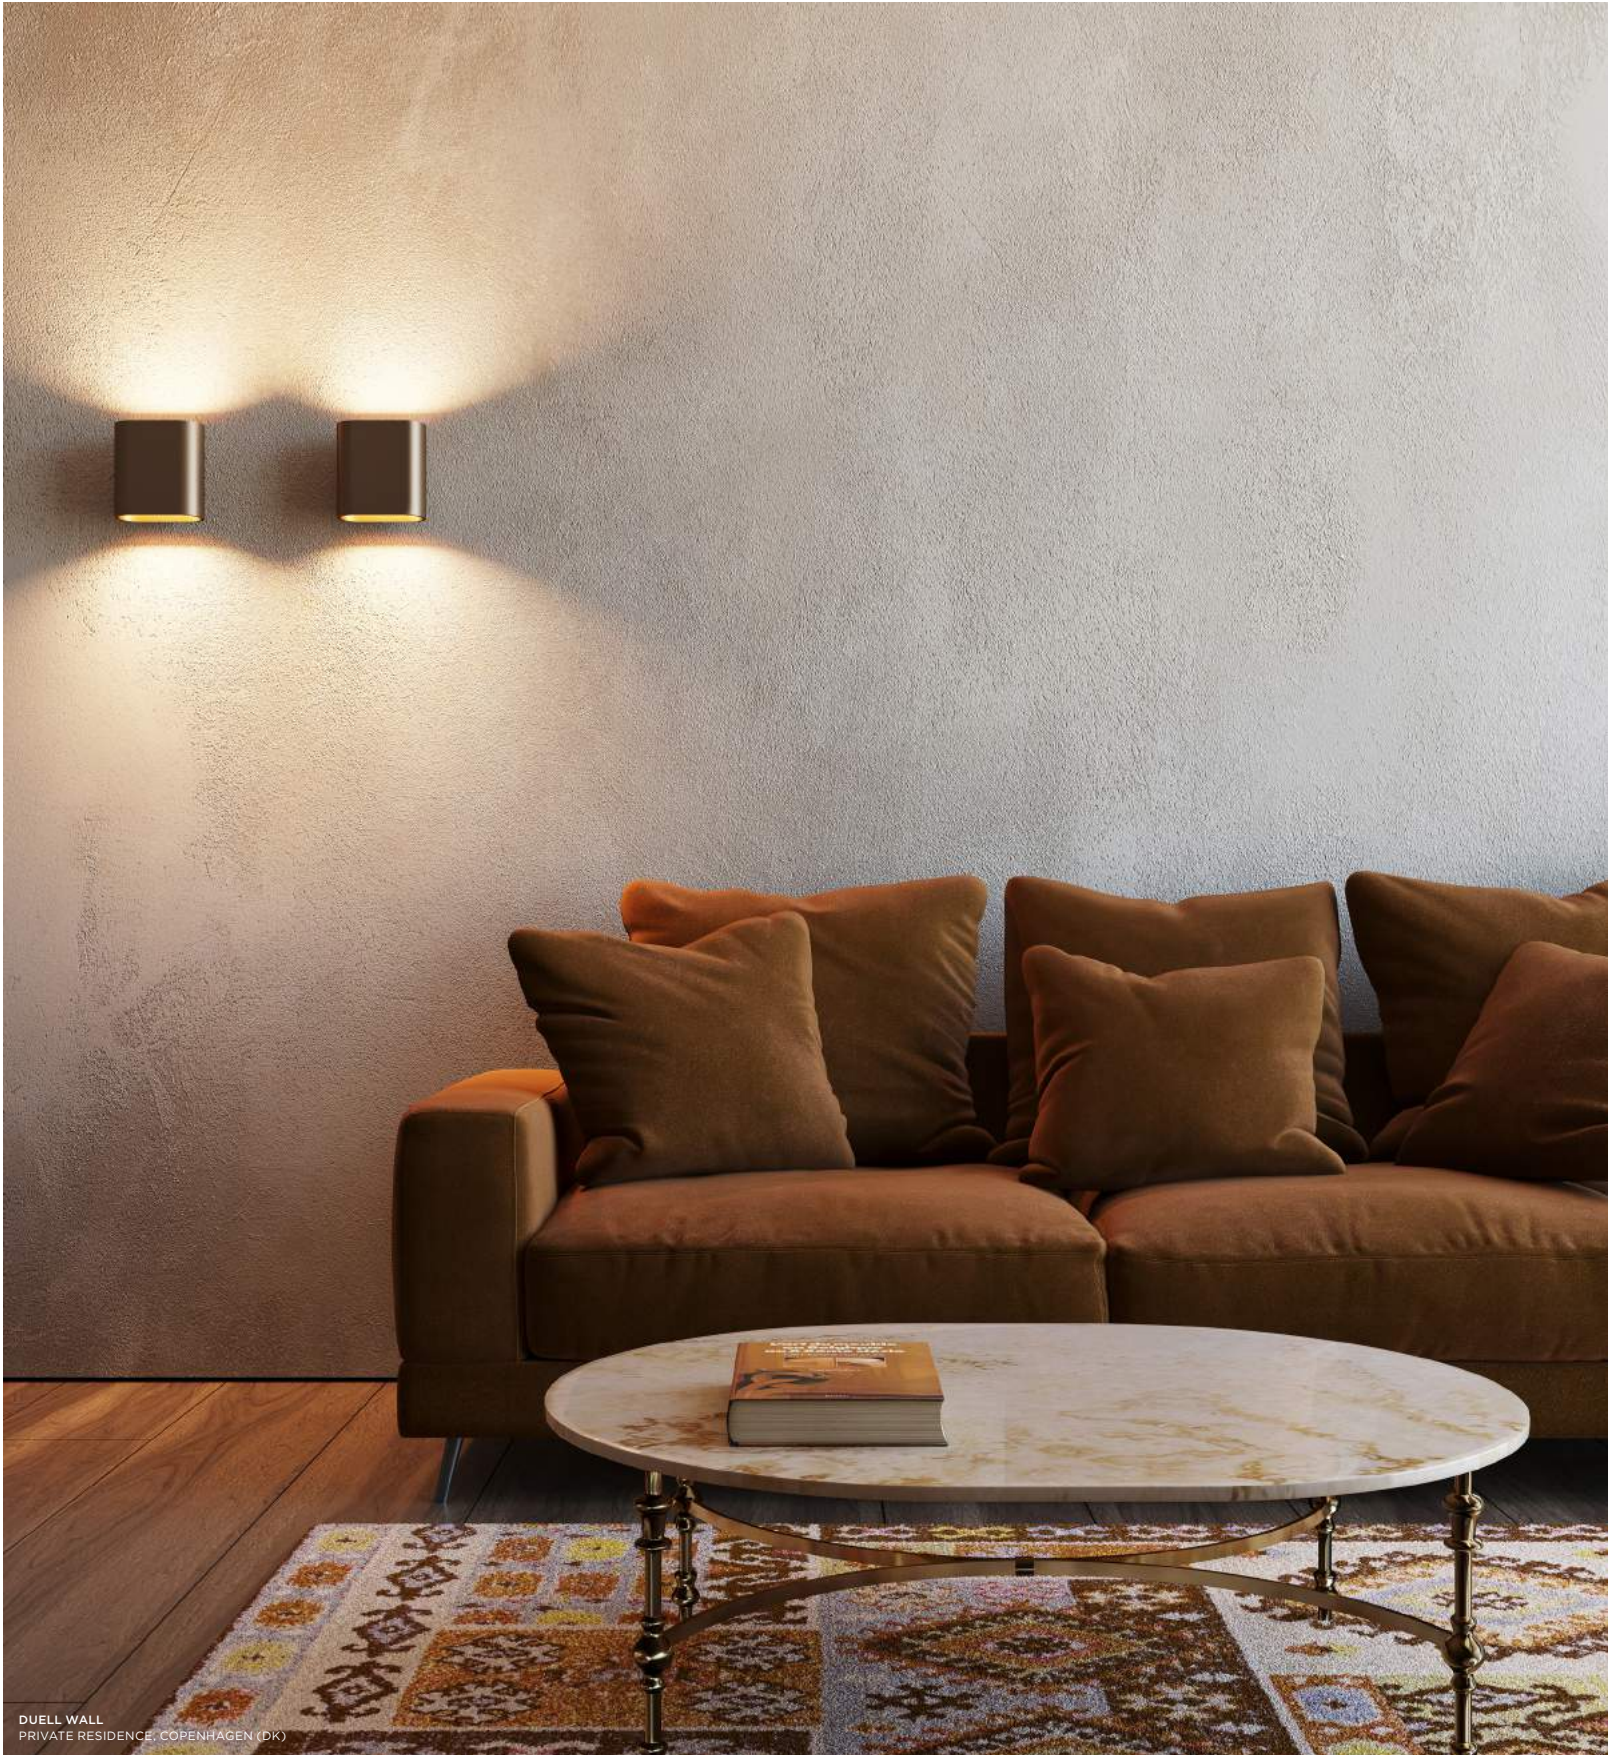

the chosen ones

TRAPZ

DUELL WALL
PRIVATE RESIDENCE, COPENHAGEN (DK)

DUELL

Duell's gentle curves are sure to give any space a softer touch. This two-colour, LED luminaire invites you to play with combinations. One for the outside, and one for the inside plate. For ceiling-mounted applications, recessed and surface-mounted variants are available. The recessed version has an attractive broad rim, while the surface version also offers a directional variant.