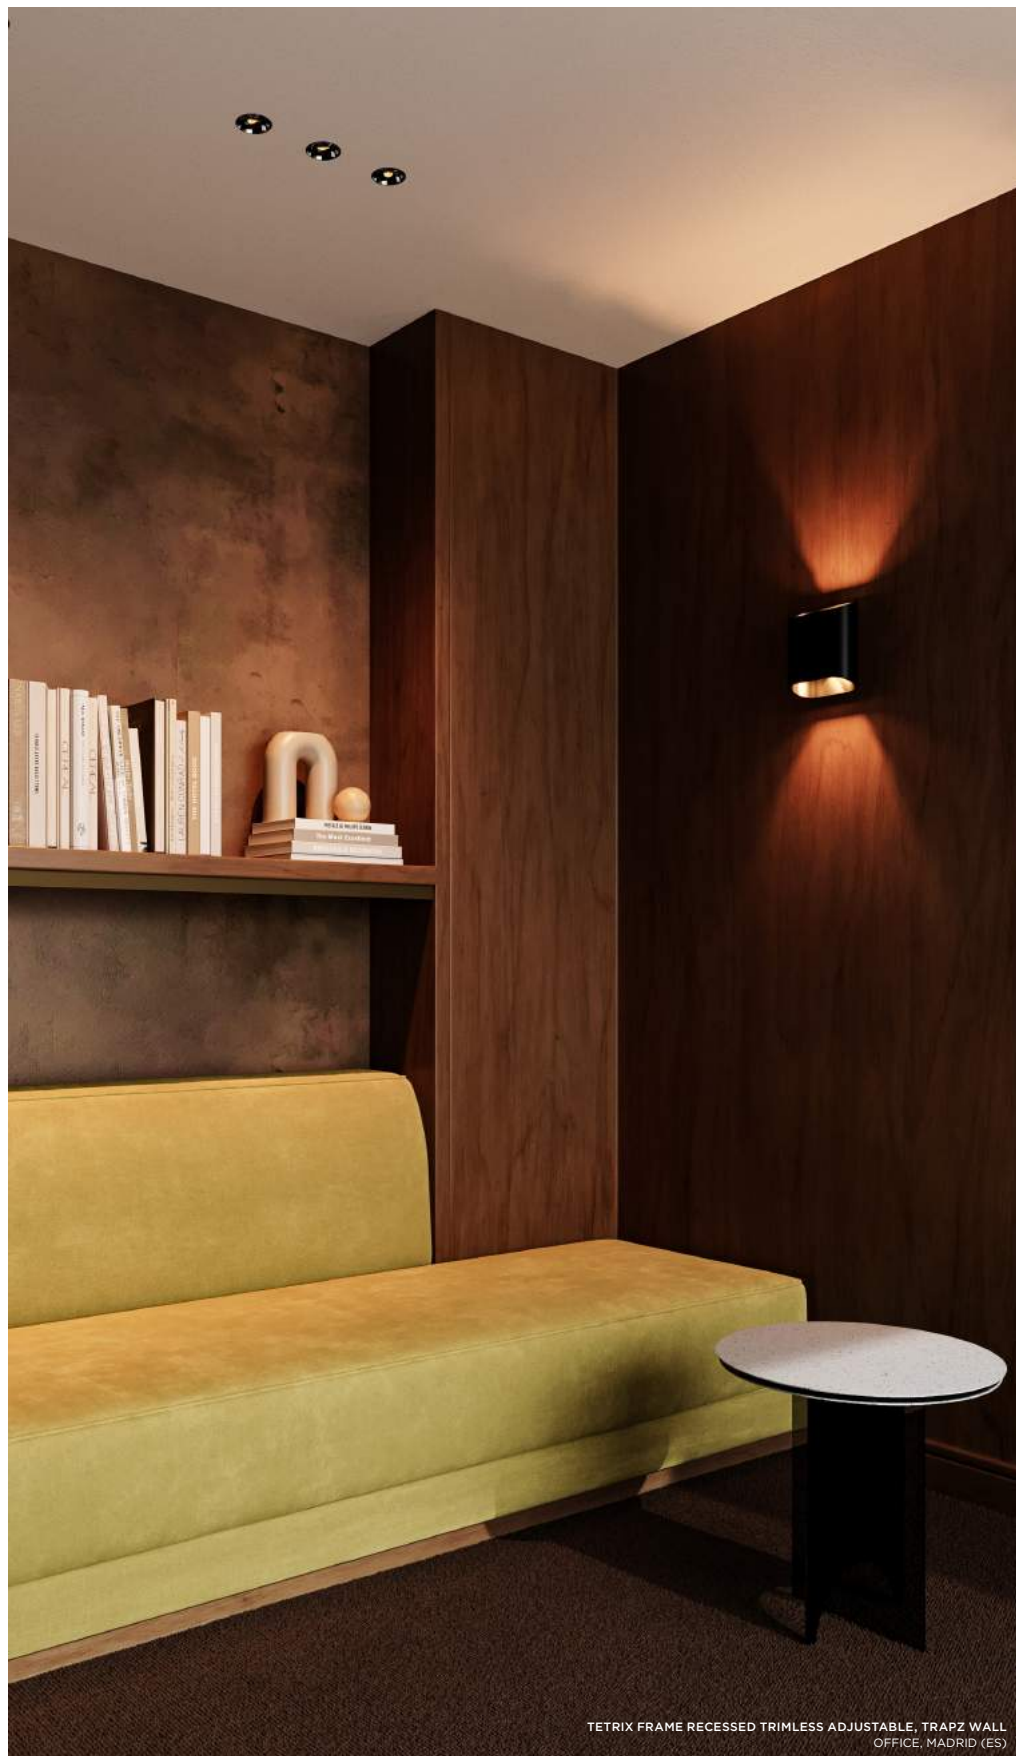

Point it where you want it, Tetrix Frame Adjustable lights the way. What's more, this exception of adjustability and an IP55 rating make it ideal for wet or damp spaces, or wellness environments. Tetrix Frame Adjustable's deep-recessed light works wonders and minimises glare. Try it in white, black, or now in the new and sassy black chrome. And for a more specialised light effect — and fun colour combinations — experiment with our optical accessories, in black or white.