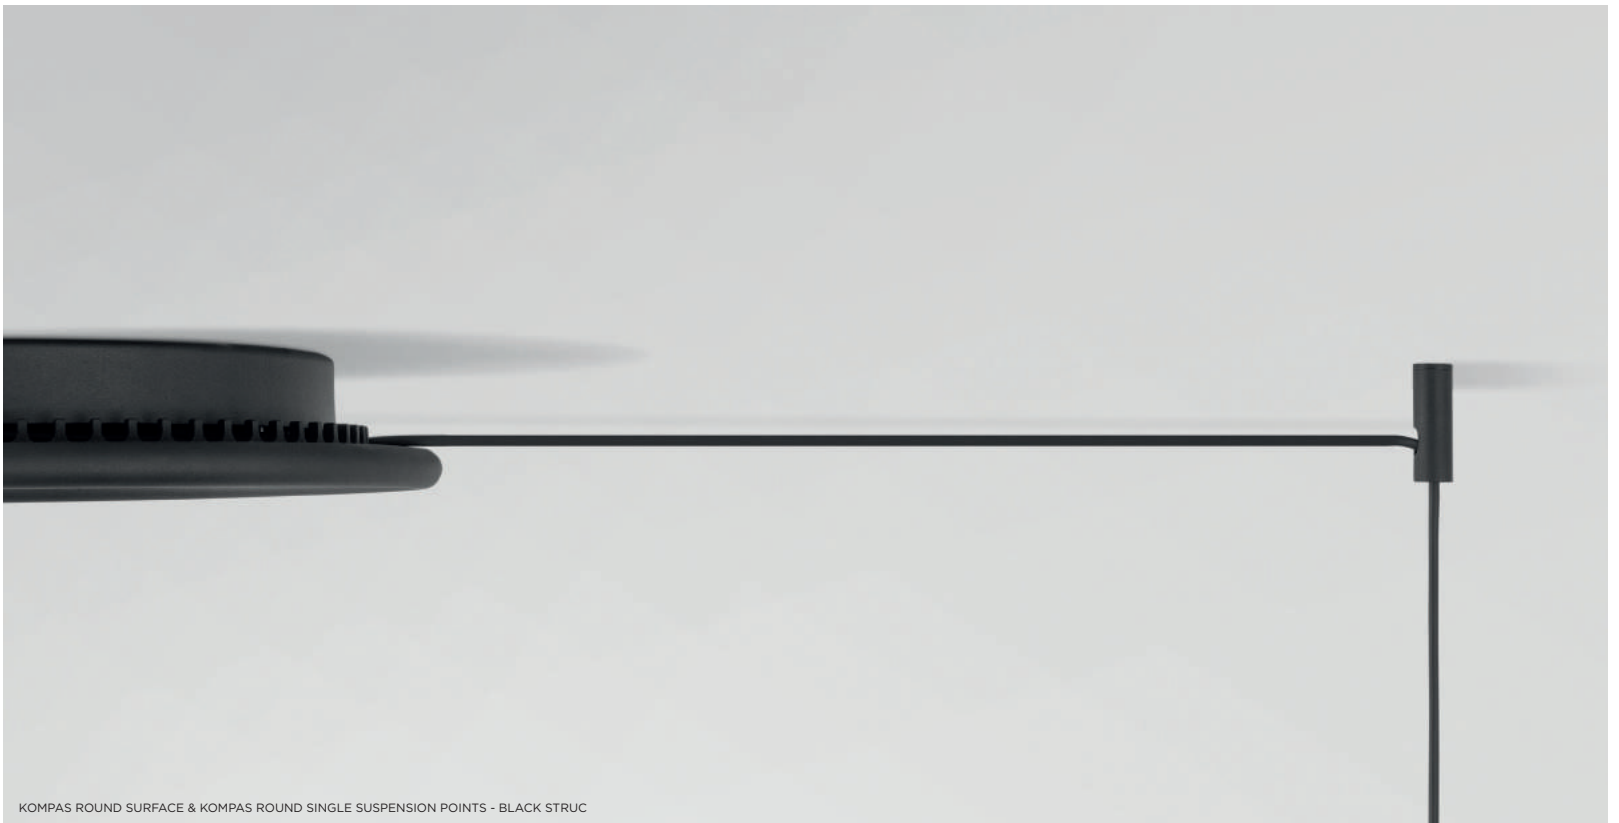

KOMPAS ROUND SURFACE & KOMPAS ROUND SINGLE SUSPENSION POINTS - BLACK STRUC