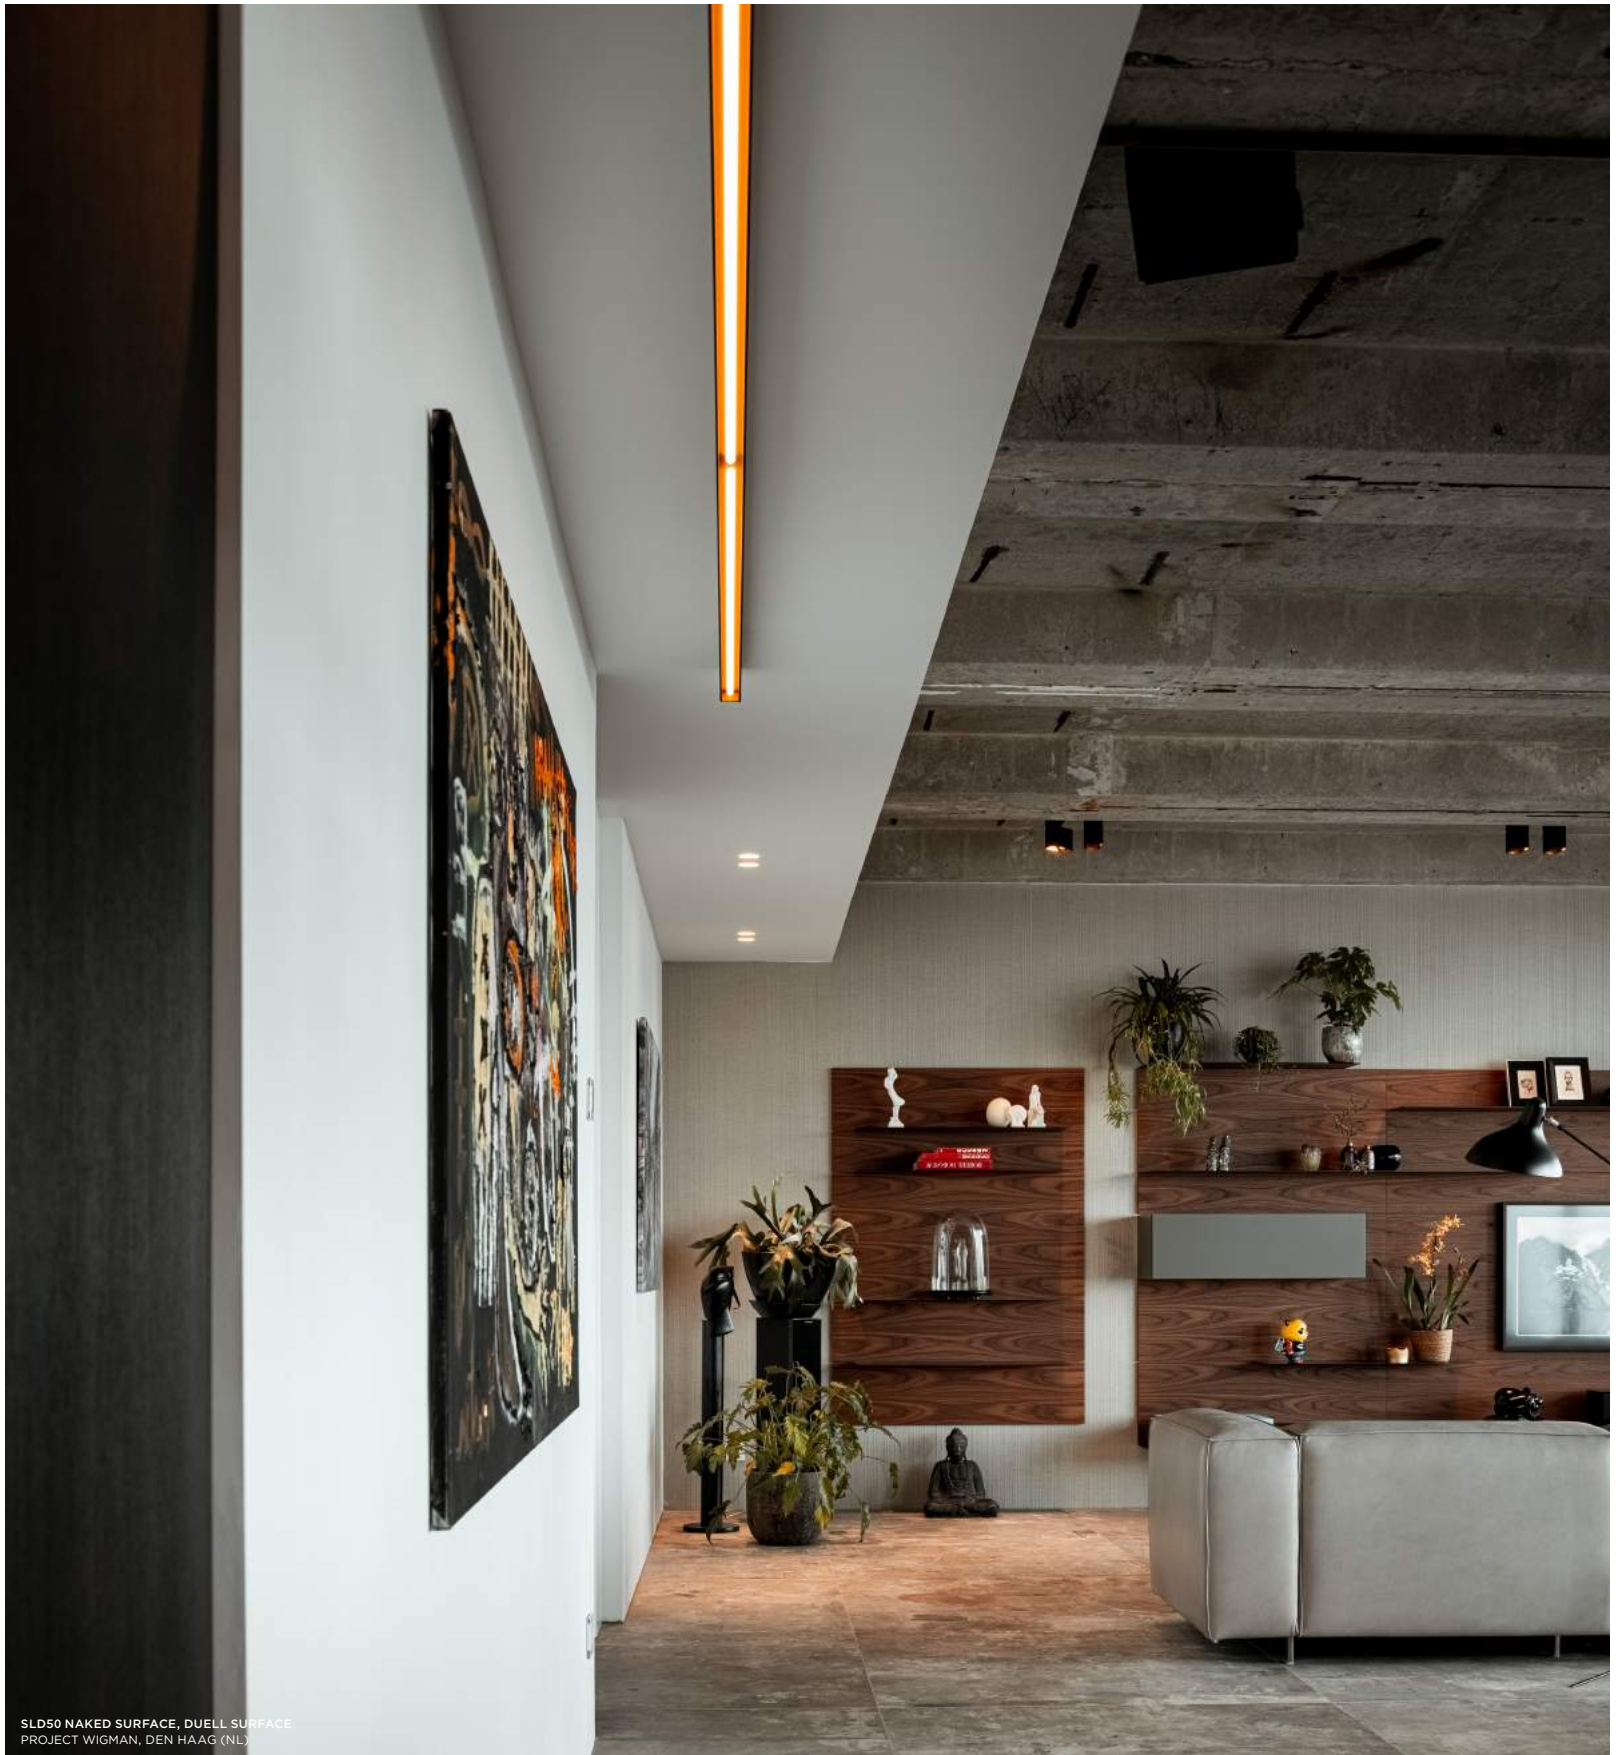

SLD50 NAKED SURFACE, DUELL SURFACE
PROJECT WIGMAN, DEN HAAG (NL)