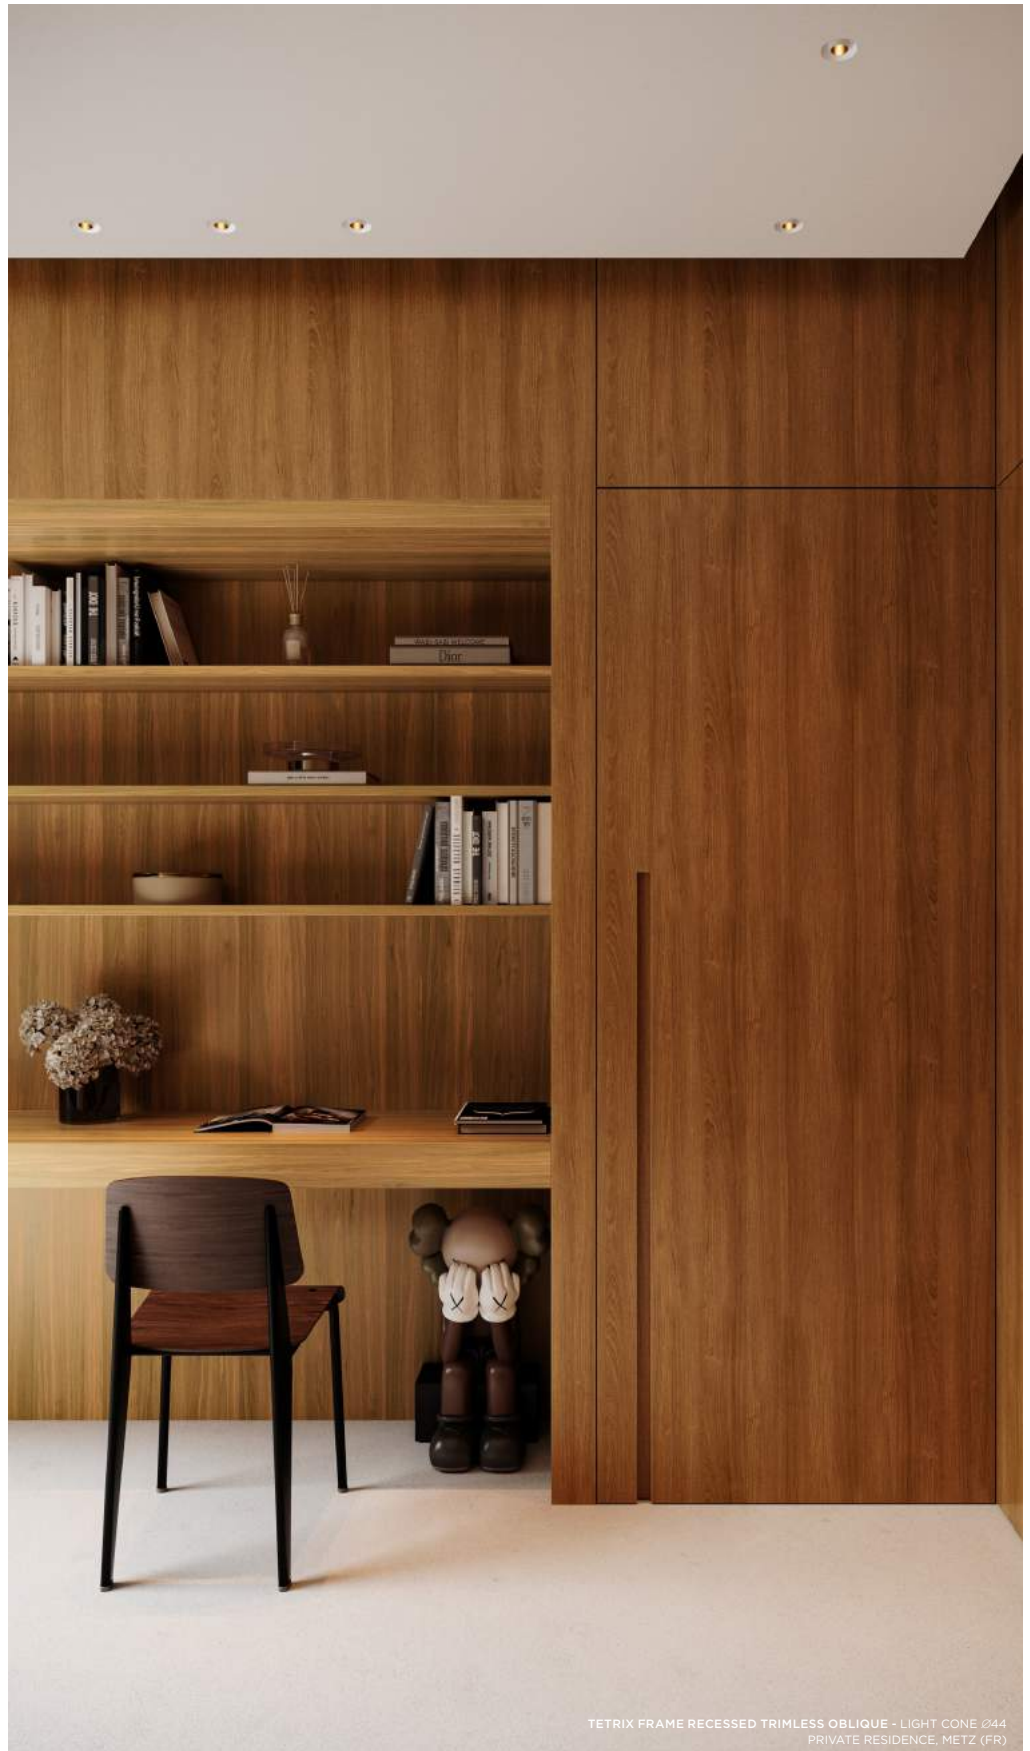

TETRIX FRAME RECESSED STRAIGHT - LIGHT CONE 064
PRIVATE RESIDENCE, PORTO (PT)

TETRIX FRAME RECESSED TRIMLESS STRAIGHT - SNOOT
SHOWROOM, AMSTERDAM (NL)

TETRIX FRAME RECESSED STRAIGHT
SNOOT

TETRIX FRAME RECESSED STRAIGHT
LIGHT CONE Ø64

TETRIX FRAME RECESSED STRAIGHT - BLACK CHROME

TETRIX FRAME RECESSED STRAIGHT
HONEYCOMB

Tetrix Frame Oblique

A modest yet open design, Tetrix Frame Oblique dares to flirt with a slightly open cup. Its deep-recessed light source minimises glare while still showing a concentrated, present beam. No need to look away with this subtle design. In fact, a new, sassy black chrome finish invites you to look even longer, at its reflective effect. Mix it with black or white optical accessories and you've got a real charmer. Tetrix Frame Oblique is suitable for wet spaces and wellness centres thanks to its IP55 rating.