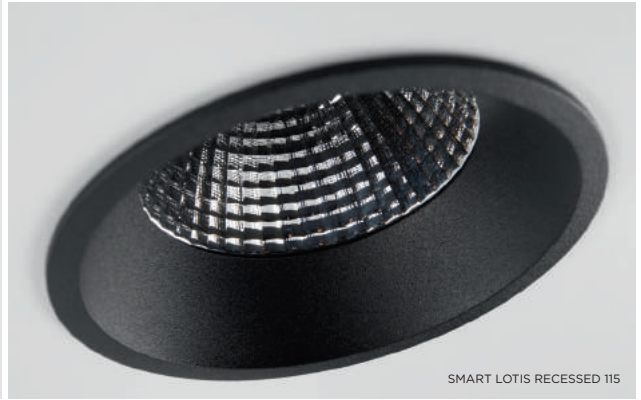

SMART KUP RECESSED 115

SMART LOTIS RECESSED 115