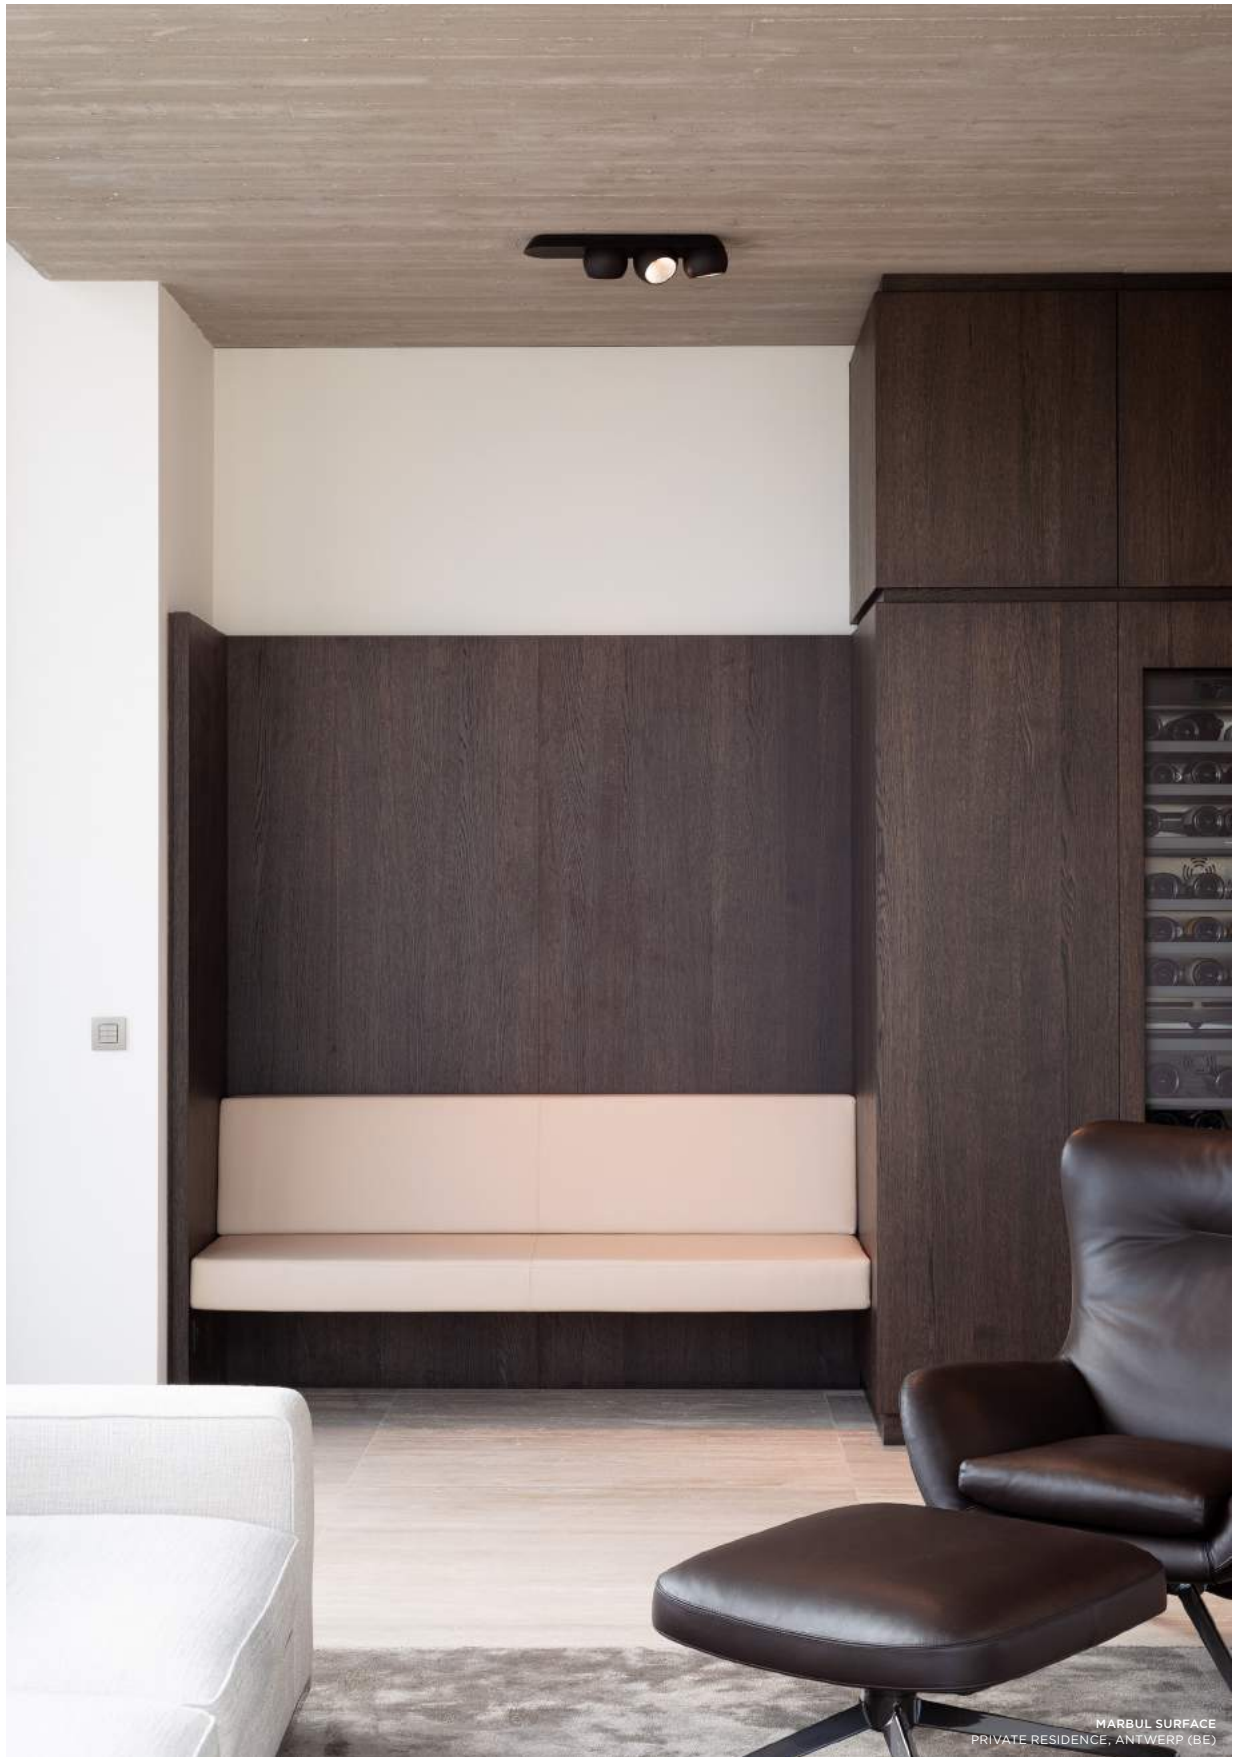

the chosen ones

MARBUL

MARBUL SURFACE
PRIVATE RESIDENCE, ANTWERP (BE)