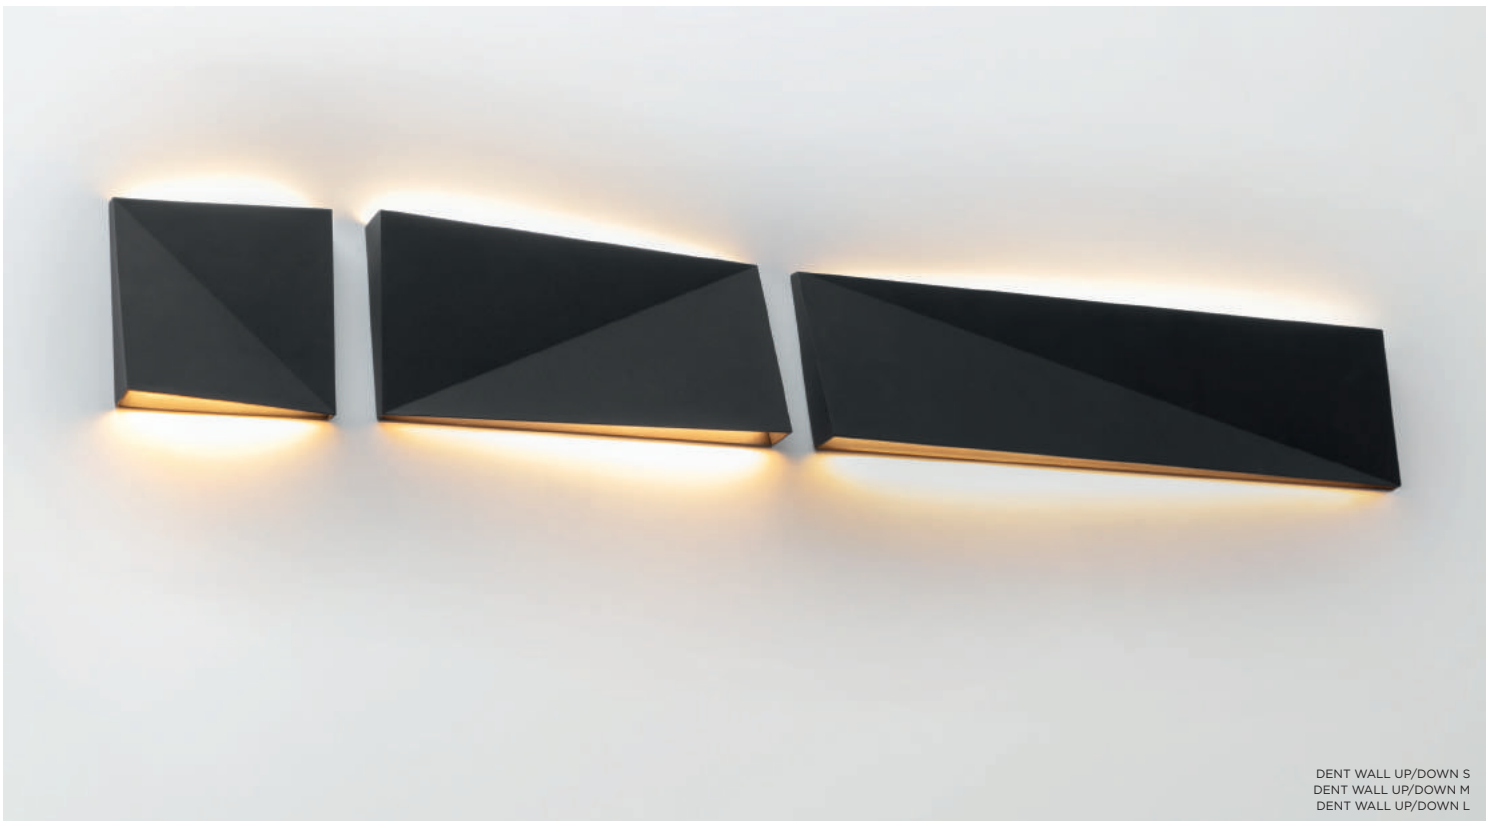

DENT WALL UP/DOWN S
DENT WALL UP/DOWN M
DENT WALL UP/DOWN L