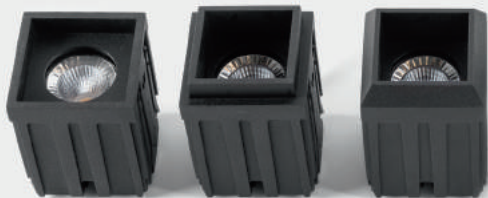

QBINI SQUARE IN
QBINI SQUARE OUT
QBINI SQUARE TAPERED
QBINI ROUND TAPERED
QBINI ROUND OUT
QBINI ROUND IN