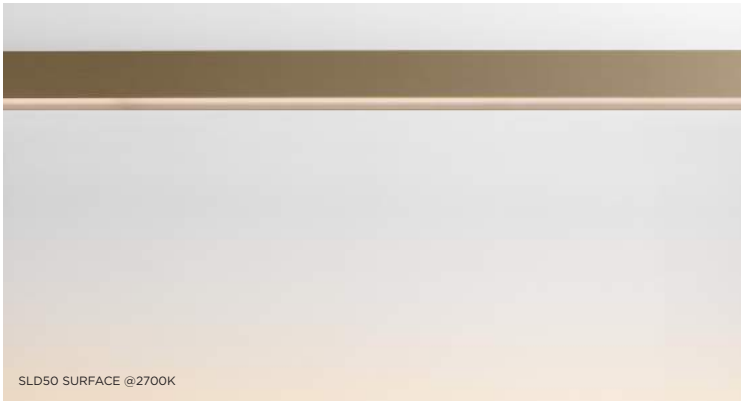

SLD50 SURFACE @2700K