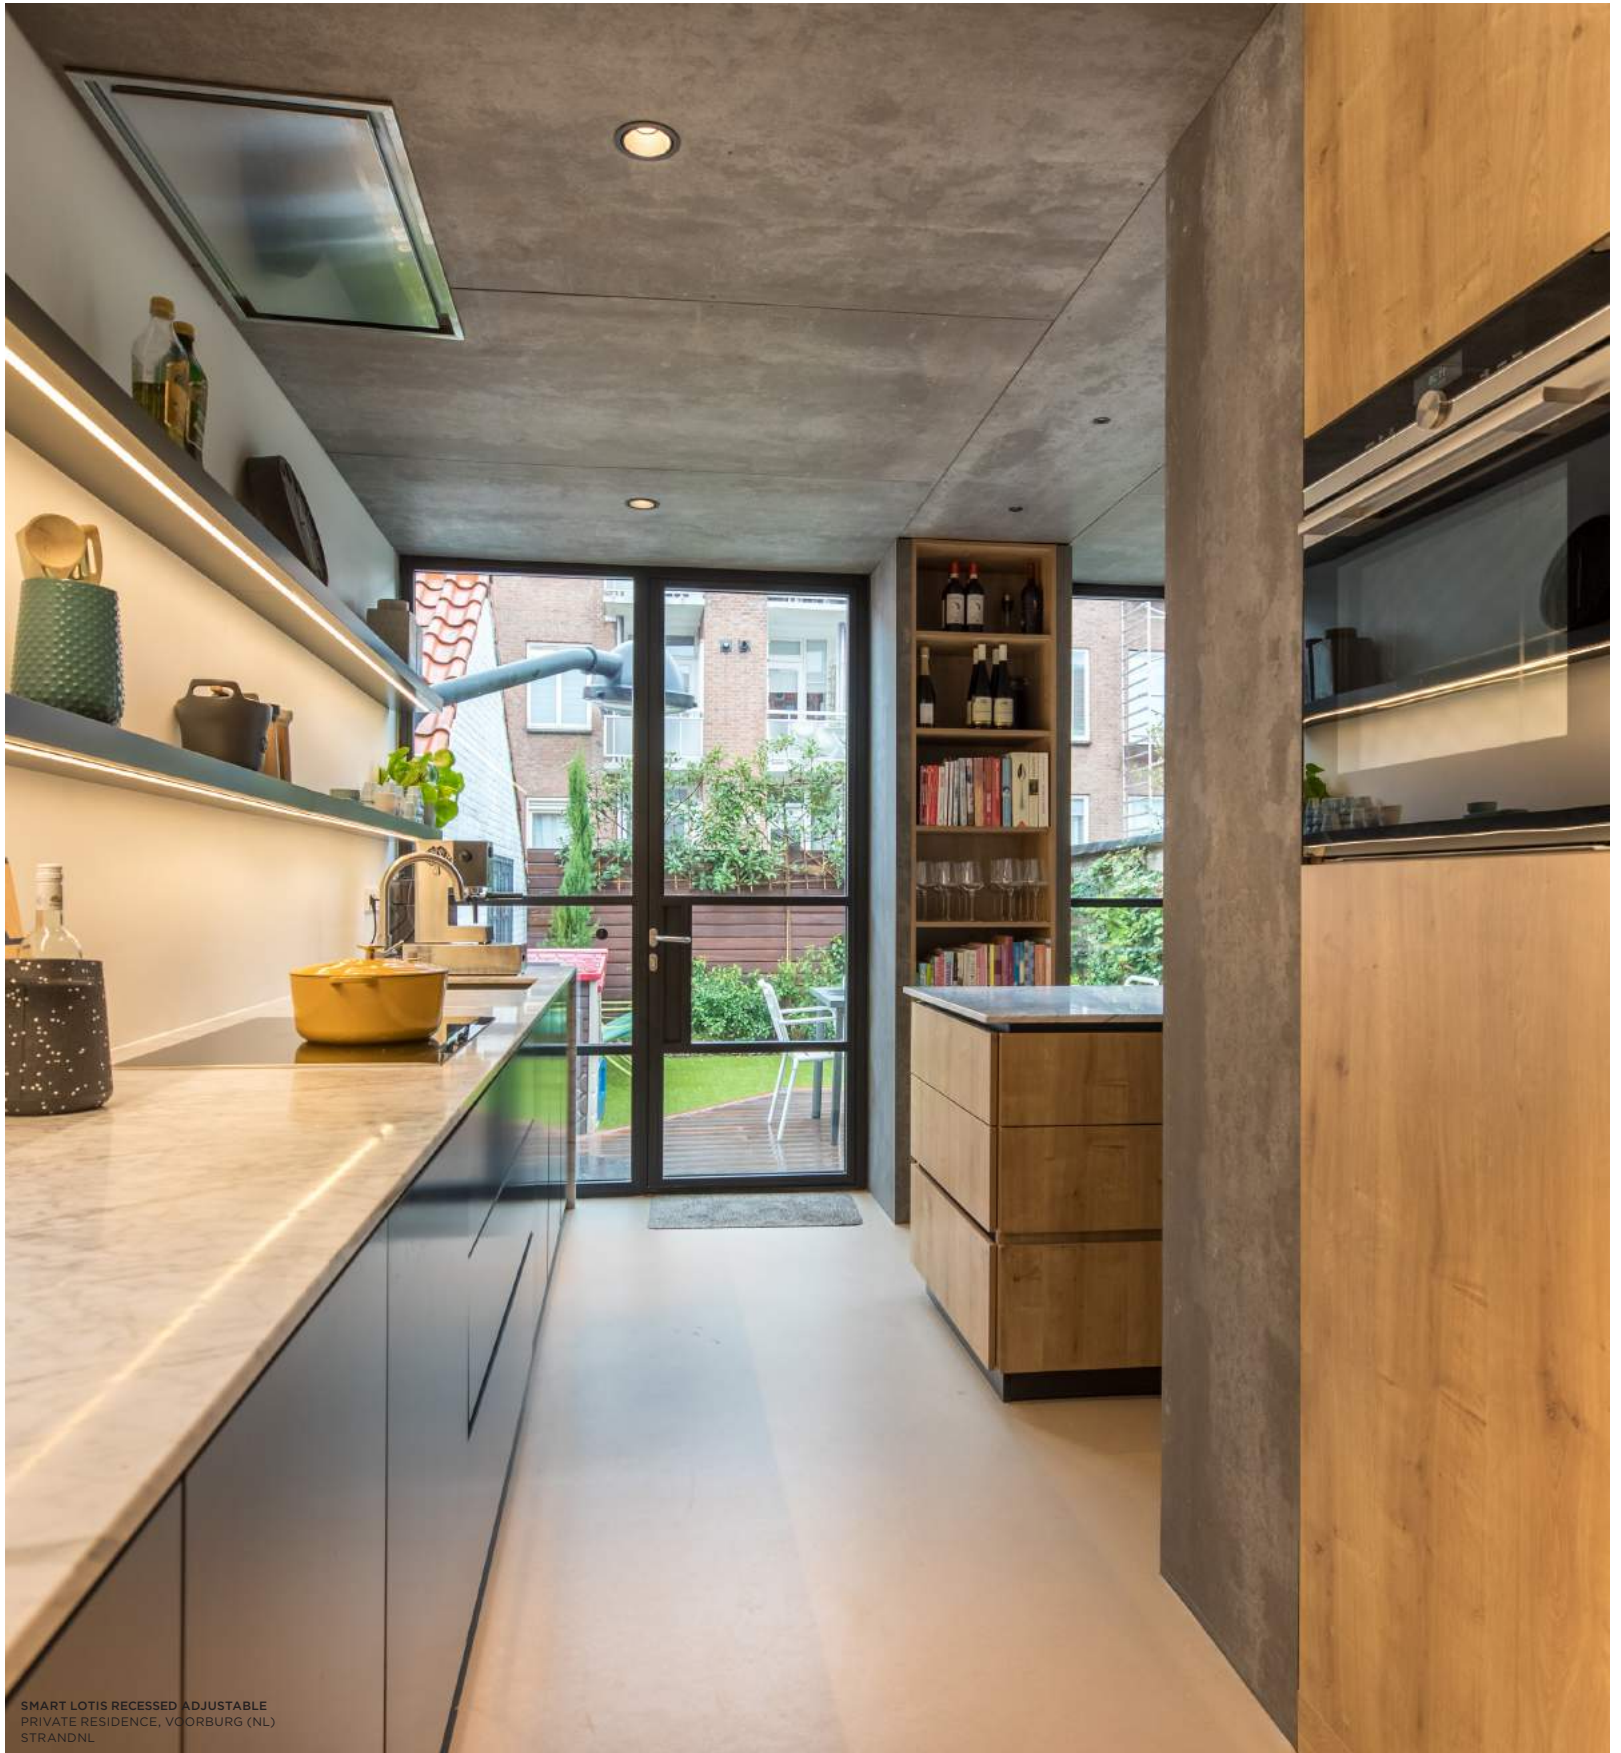

SMART KUP RECESSED ADJUSTABLE 82

SMART LOTIS RECESSED ADJUSTABLE 82

SMART CAKE RECESSED ADJUSTABLE, SMART MASK
PRIVATE RESIDENCE, MARKE (BE)
AAVO ARCHITECTEN

SMART CAKE RECESSED 115
SMART MASK 115 1X

SMART KUP RECESSED ADJUSTABLE 115
SMART MASK 115 2X