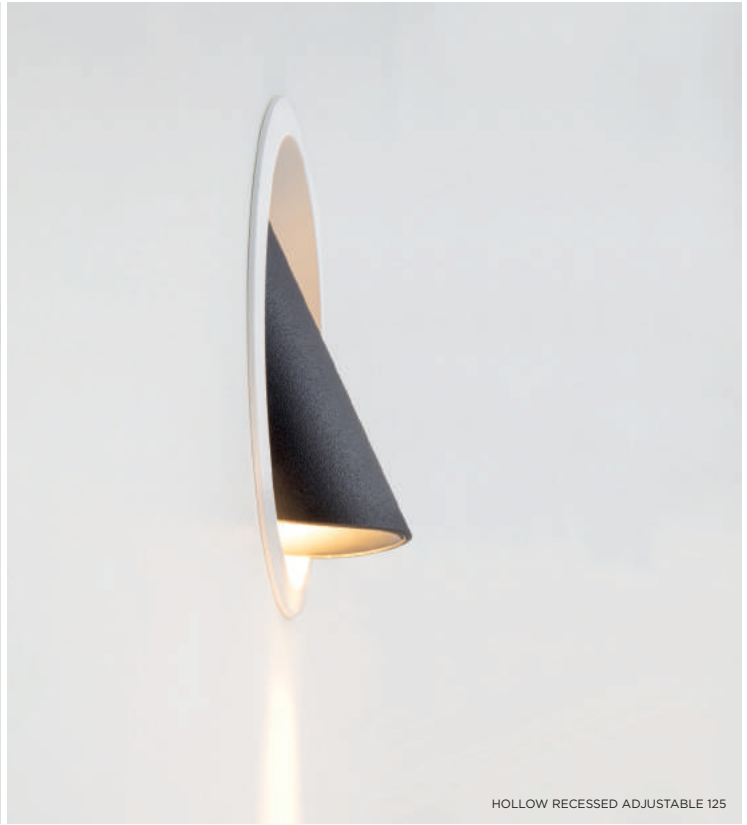

HOLLOW RECESSED ADJUSTABLE 125