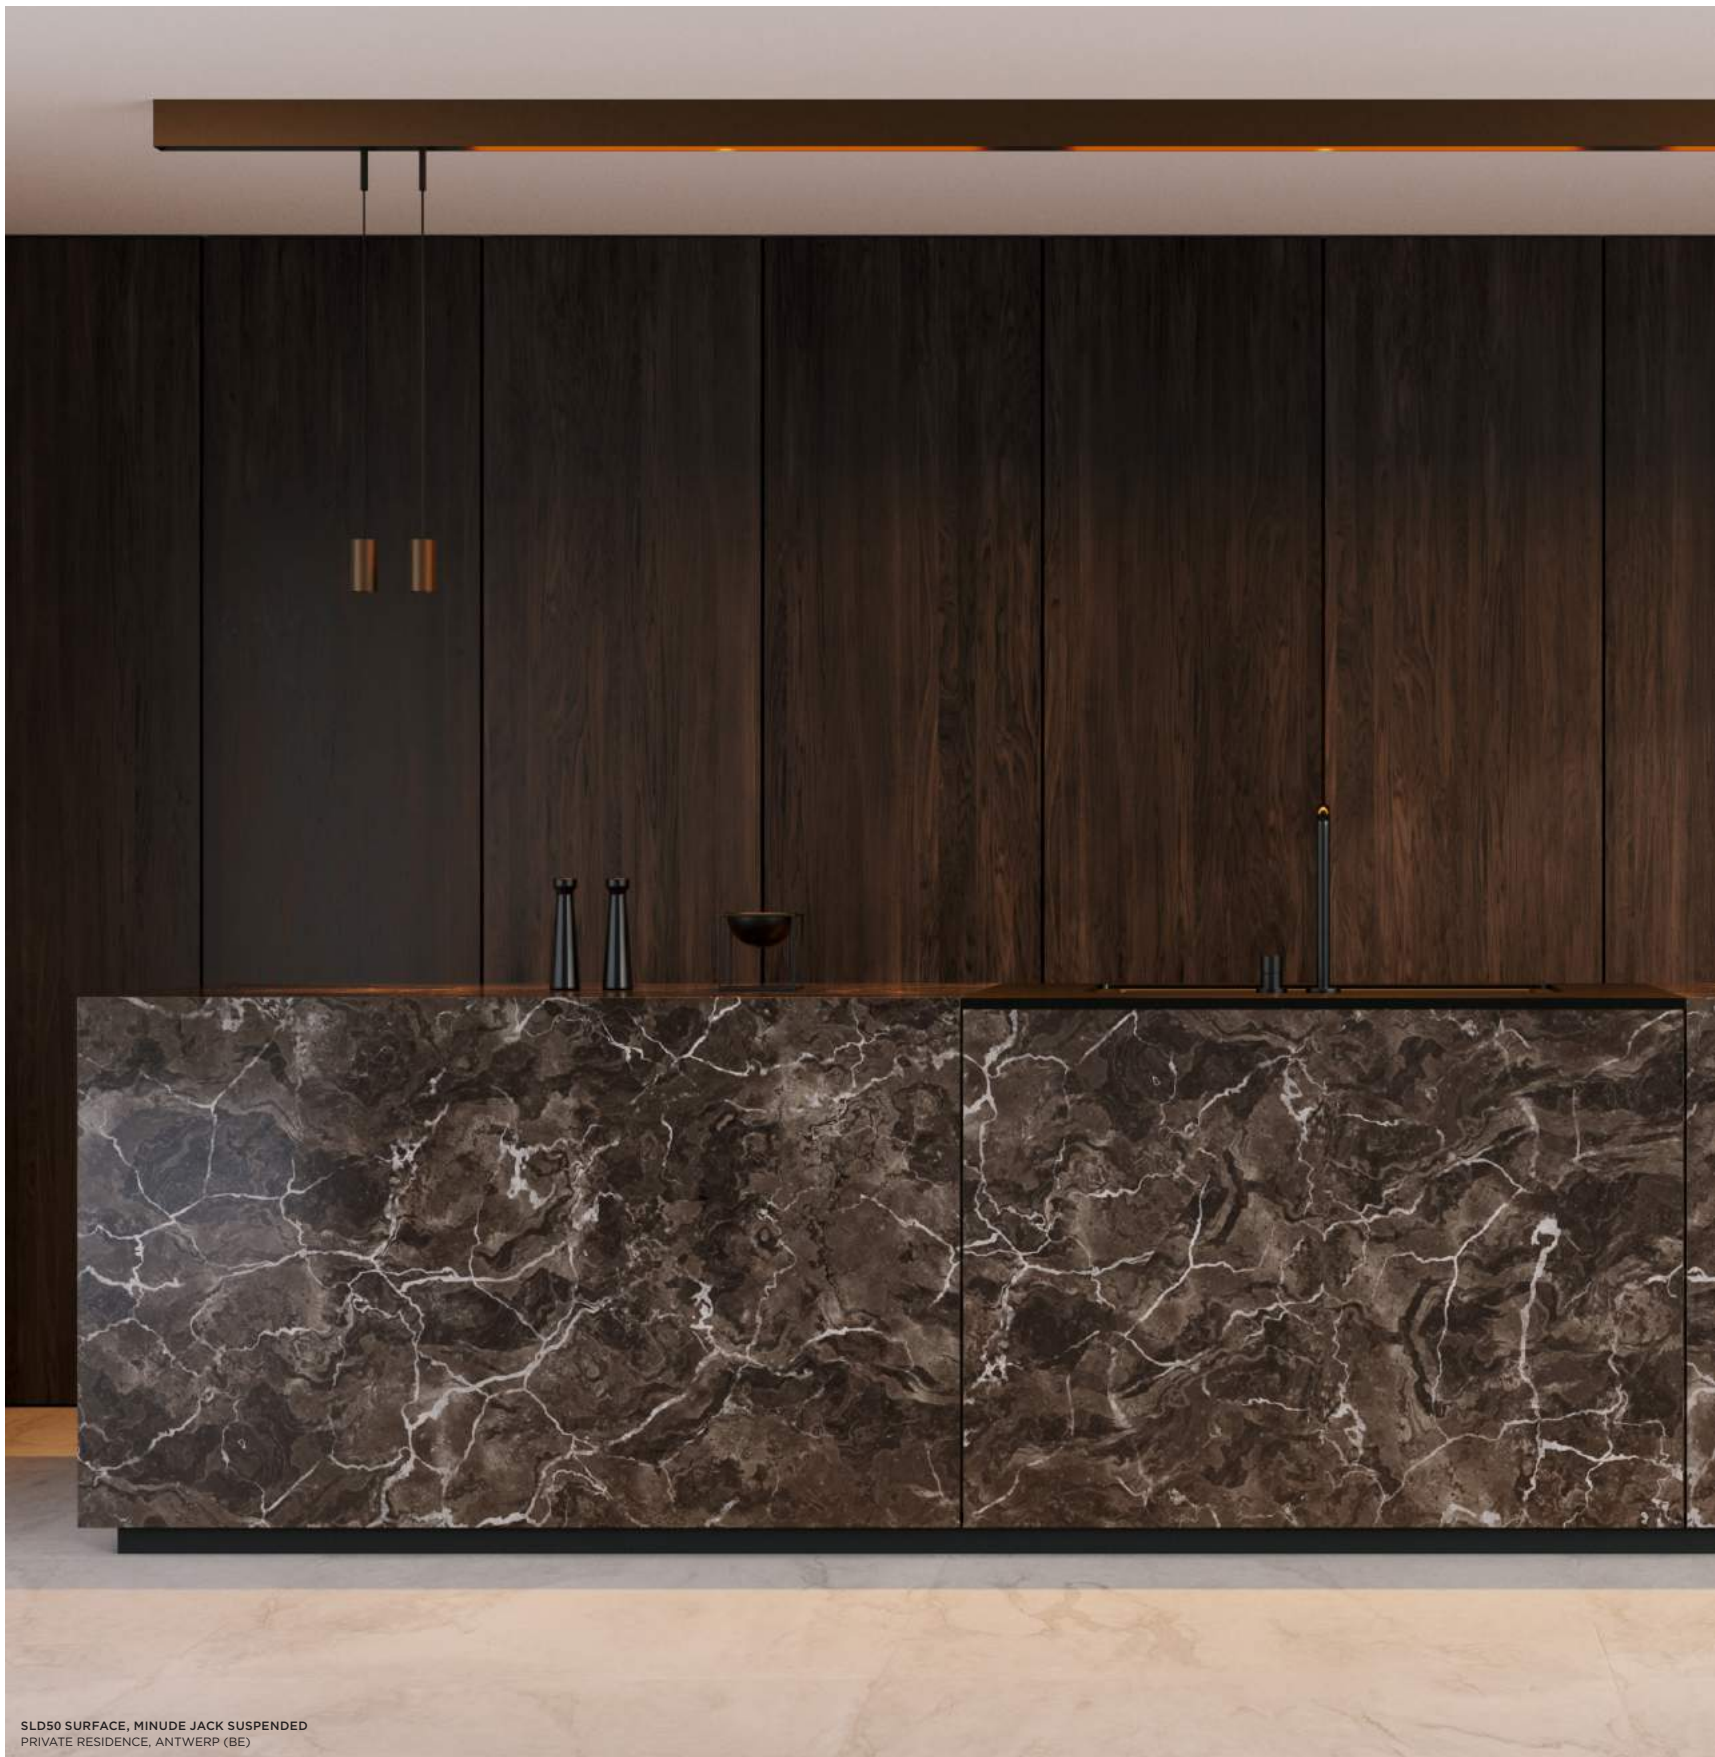

the chosen ones

SLD50

SLD50 SUSPENDED
JPS.ARCHITECTEN, AMSTERDAM (NL)
JPS.ARCHITECTEN

SLD50 SURFACE, SLD35 WALL
AZ ZENO, KNOCKE (BE)
B2AI - BOECK ARCHITECTS - AAPROG

the chosen ones

SLD50

SLD50 SUSPENDED
HAVECON, BLEISWIJK (NL)
STUDIO LANOVV