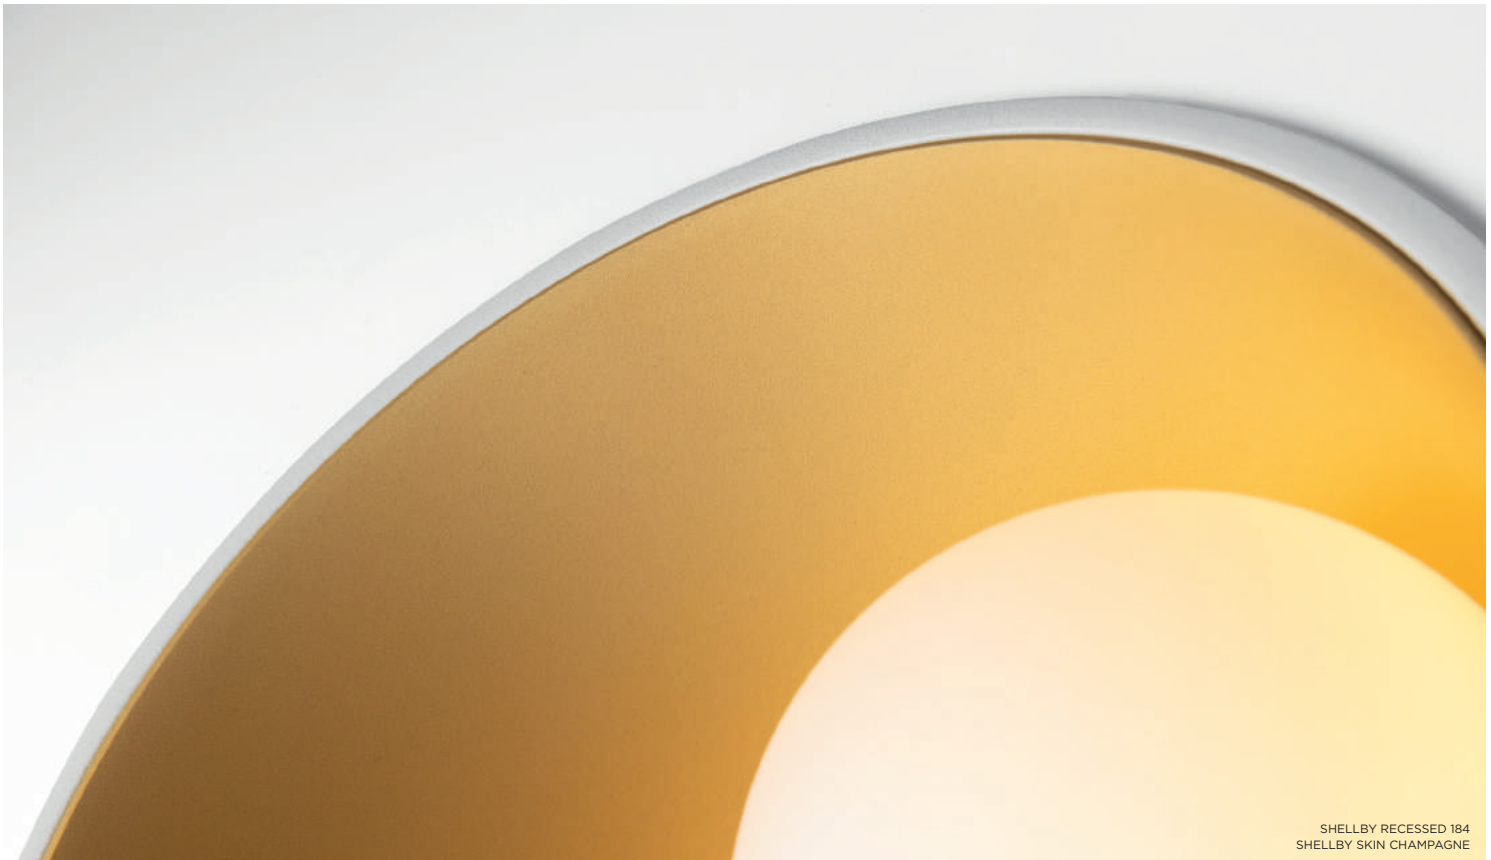

SHELLBY SKINS: ANO BRONZE / ANO GOLD / ANO CHAMPAGNE / ANO SILVER BRONZE / PEARLY WHITE

SHELLBY RECESSED 184
SHELLBY SKIN CHAMPAGNE