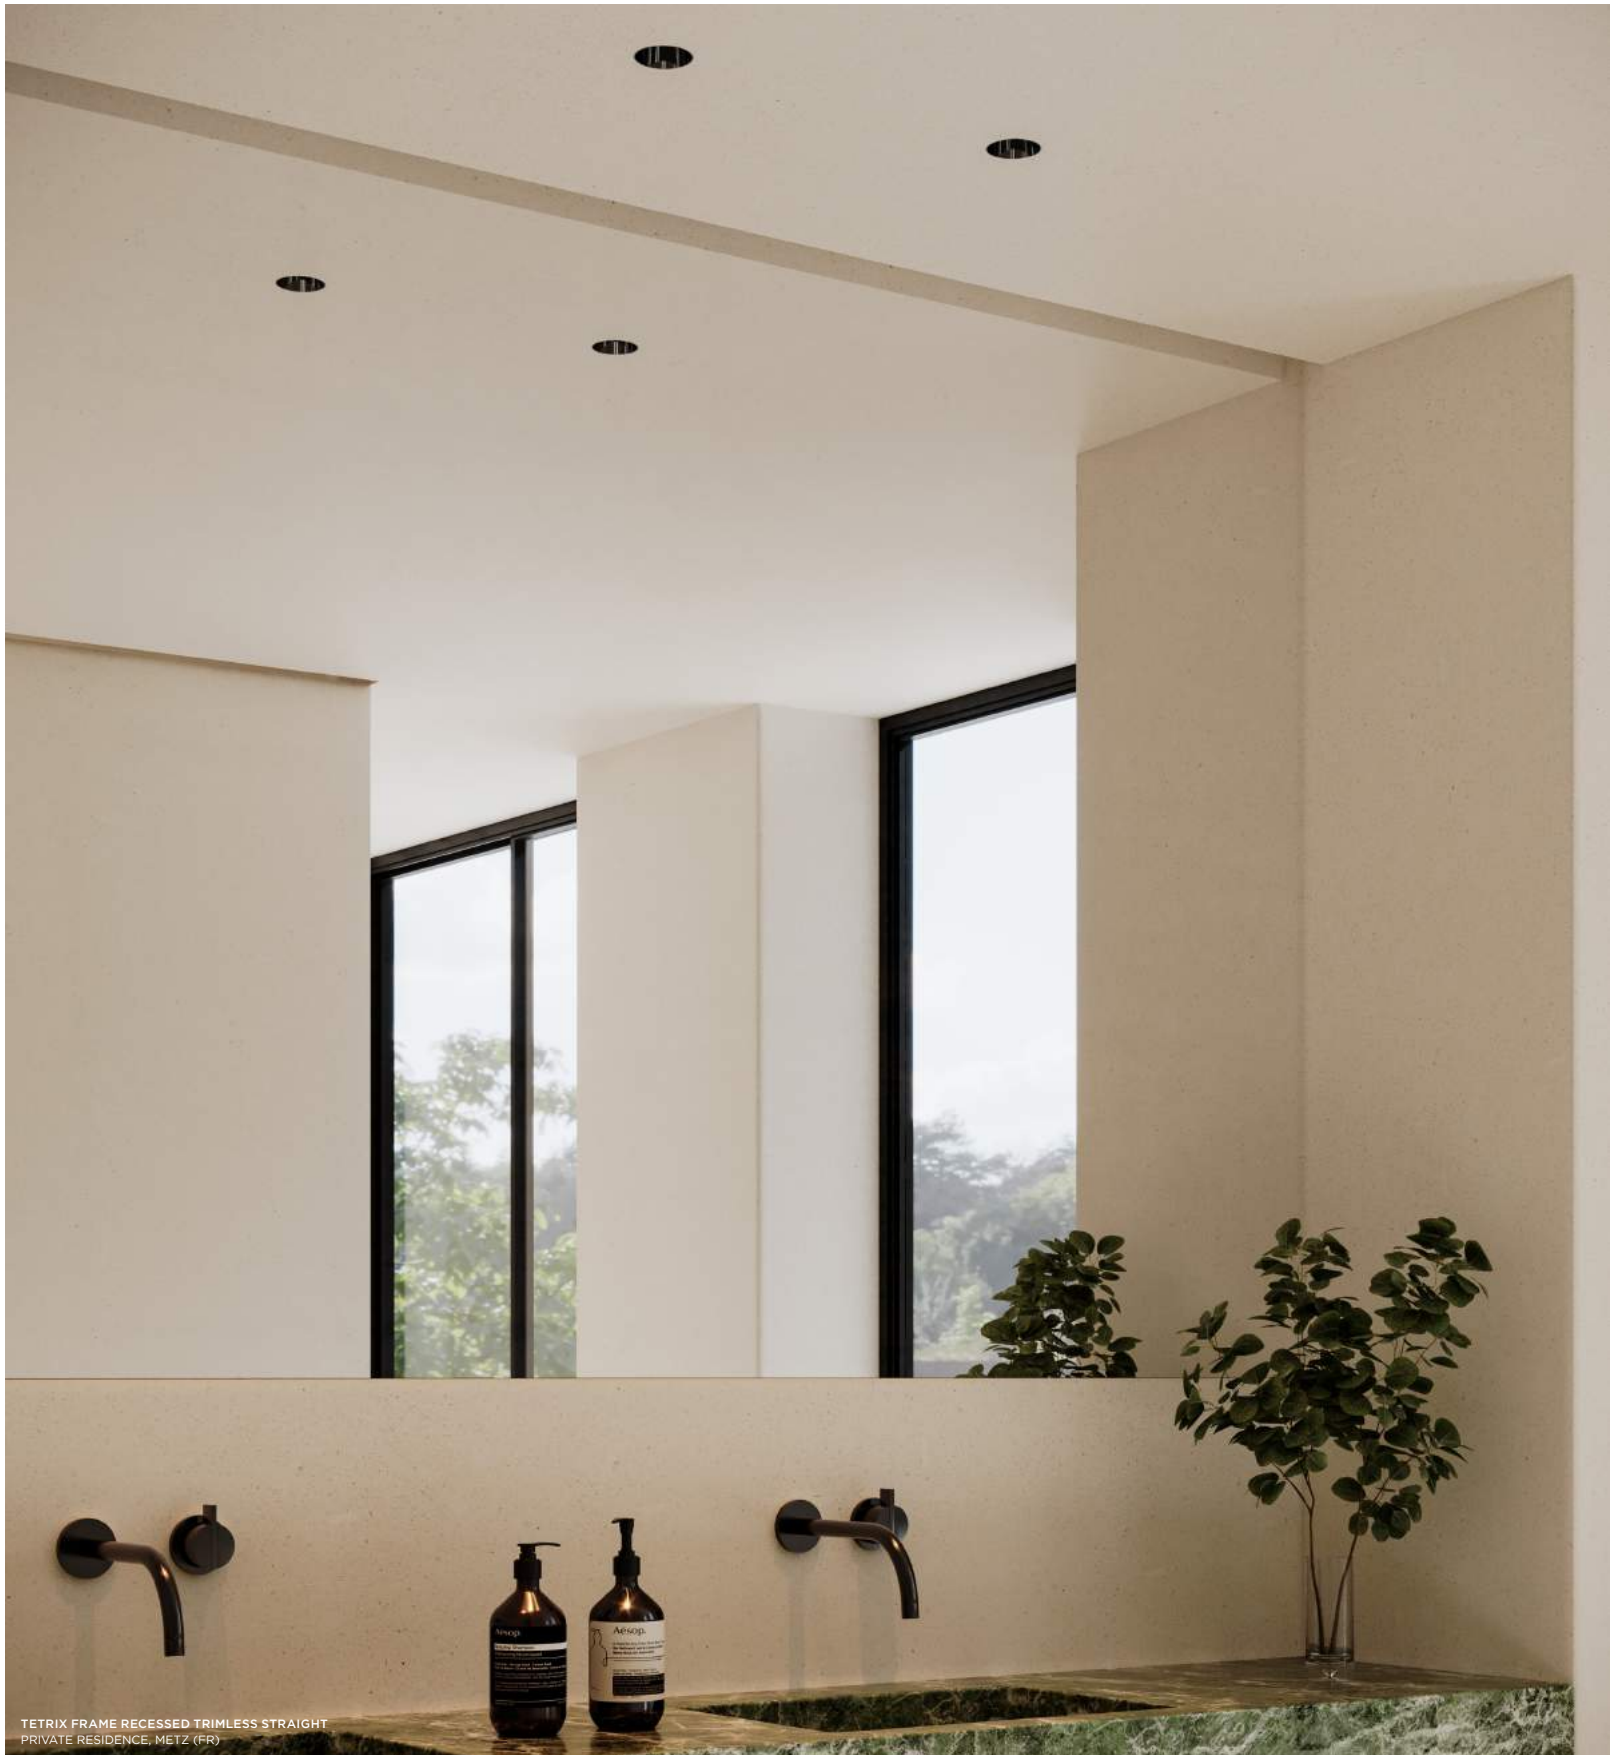

KOMPAS ROUND SURFACE & KOMPAS ROUND SINGLE SUSPENSION POINTS
EXTRUDED 82 900MM - ANODISED SILVER BRONZE

the chosen ones

KOMPAS ROUND — EXTRUDED

KOMPAS ROUND & EXTRUDED SUSPENSION KIT FOR KOMPAS ROUND
EXTRUDED 900MM
RESTAURANT, SAINT-NICOLAS (FR)