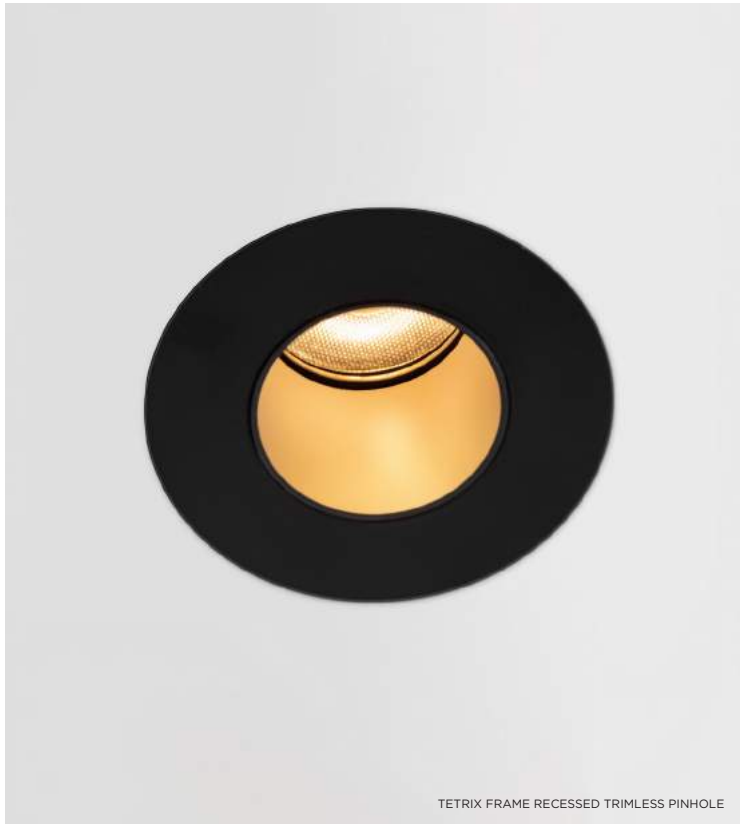

TETRIX FRAME RECESSED TRIMLESS PINHOLE