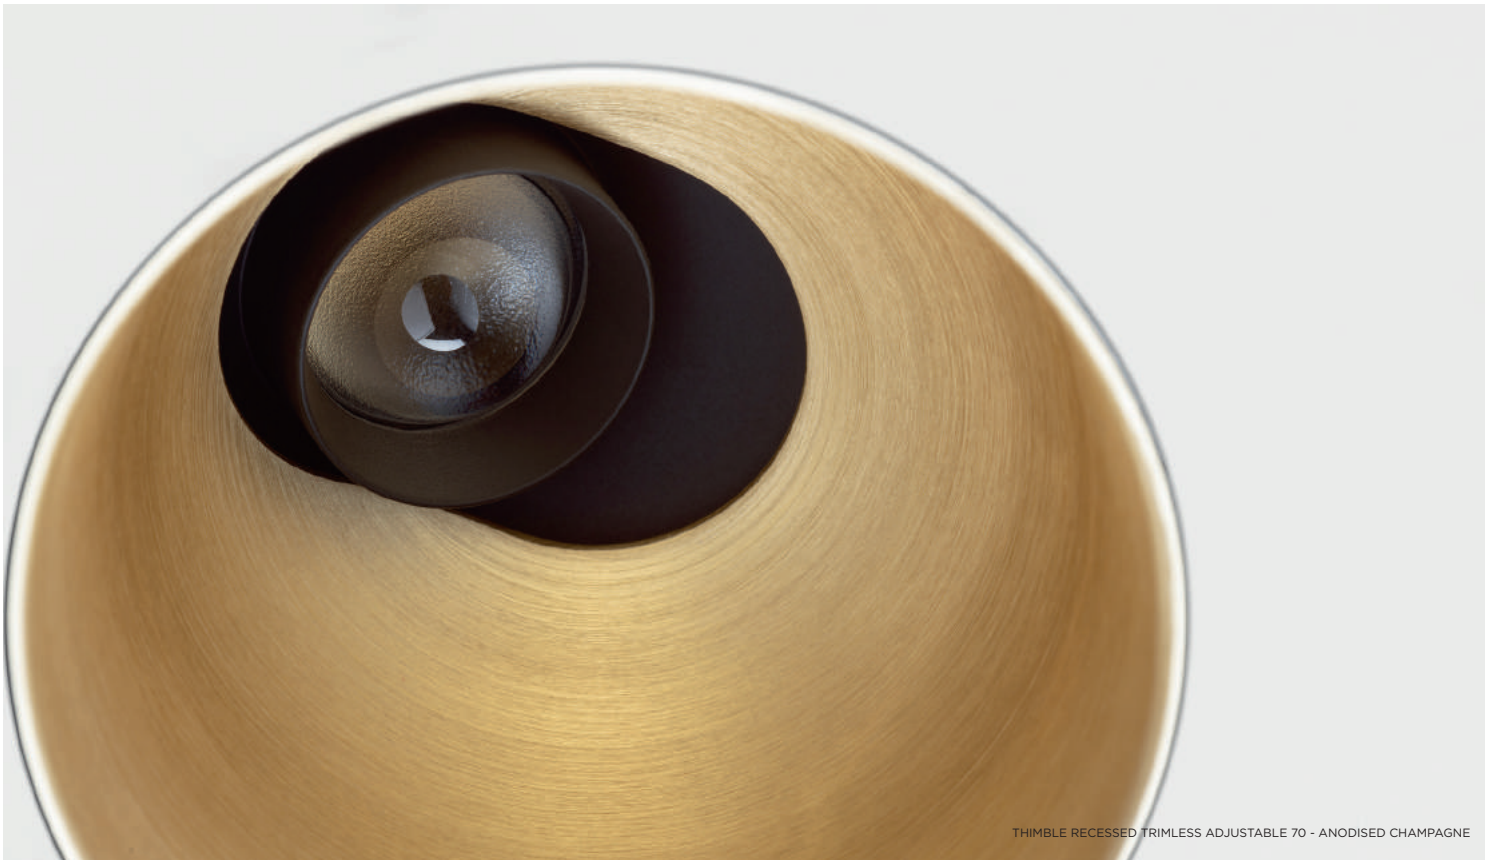

THIMBLE RECESSED 74 - ANODISED GOLD

THIMBLE RECESSED TRIMLESS ADJUSTABLE 70 - ANODISED CHAMPAGNE

THIMBLE RECESSED TRIMLESS
PRIVATE RESIDENCE, ZUIDSCHOTE (BE)

THIMBLE RECESSED TRIMLESS ADJUSTABLE 70 - ANODISED GOLD