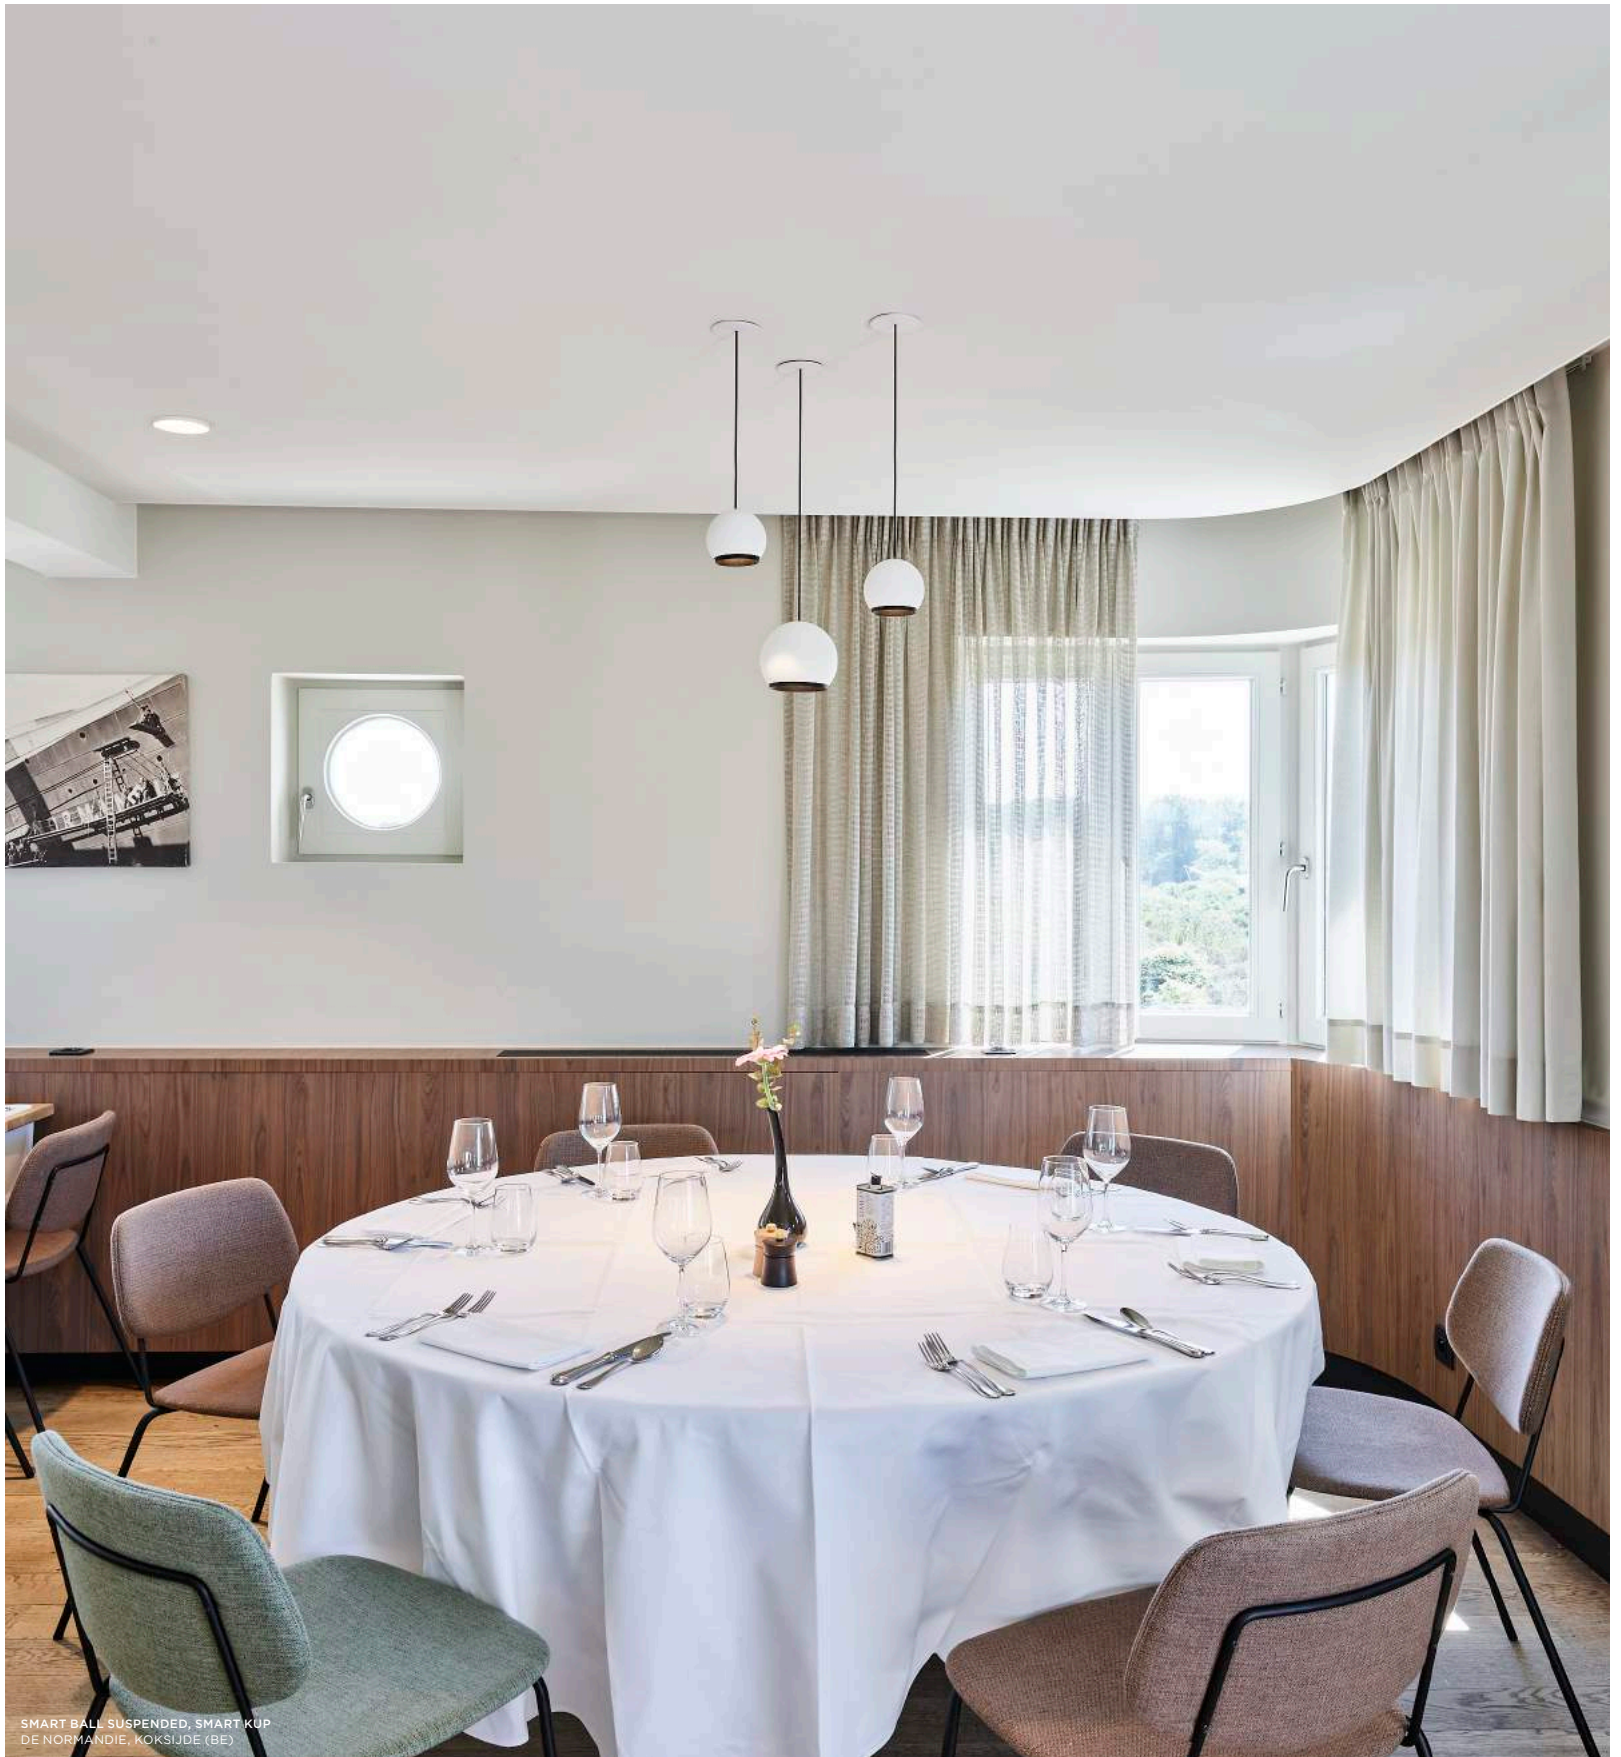

SMART BALL SUSPENDED, SMART KUP
DE NORMANDIE, KOKSIJDE (BE)