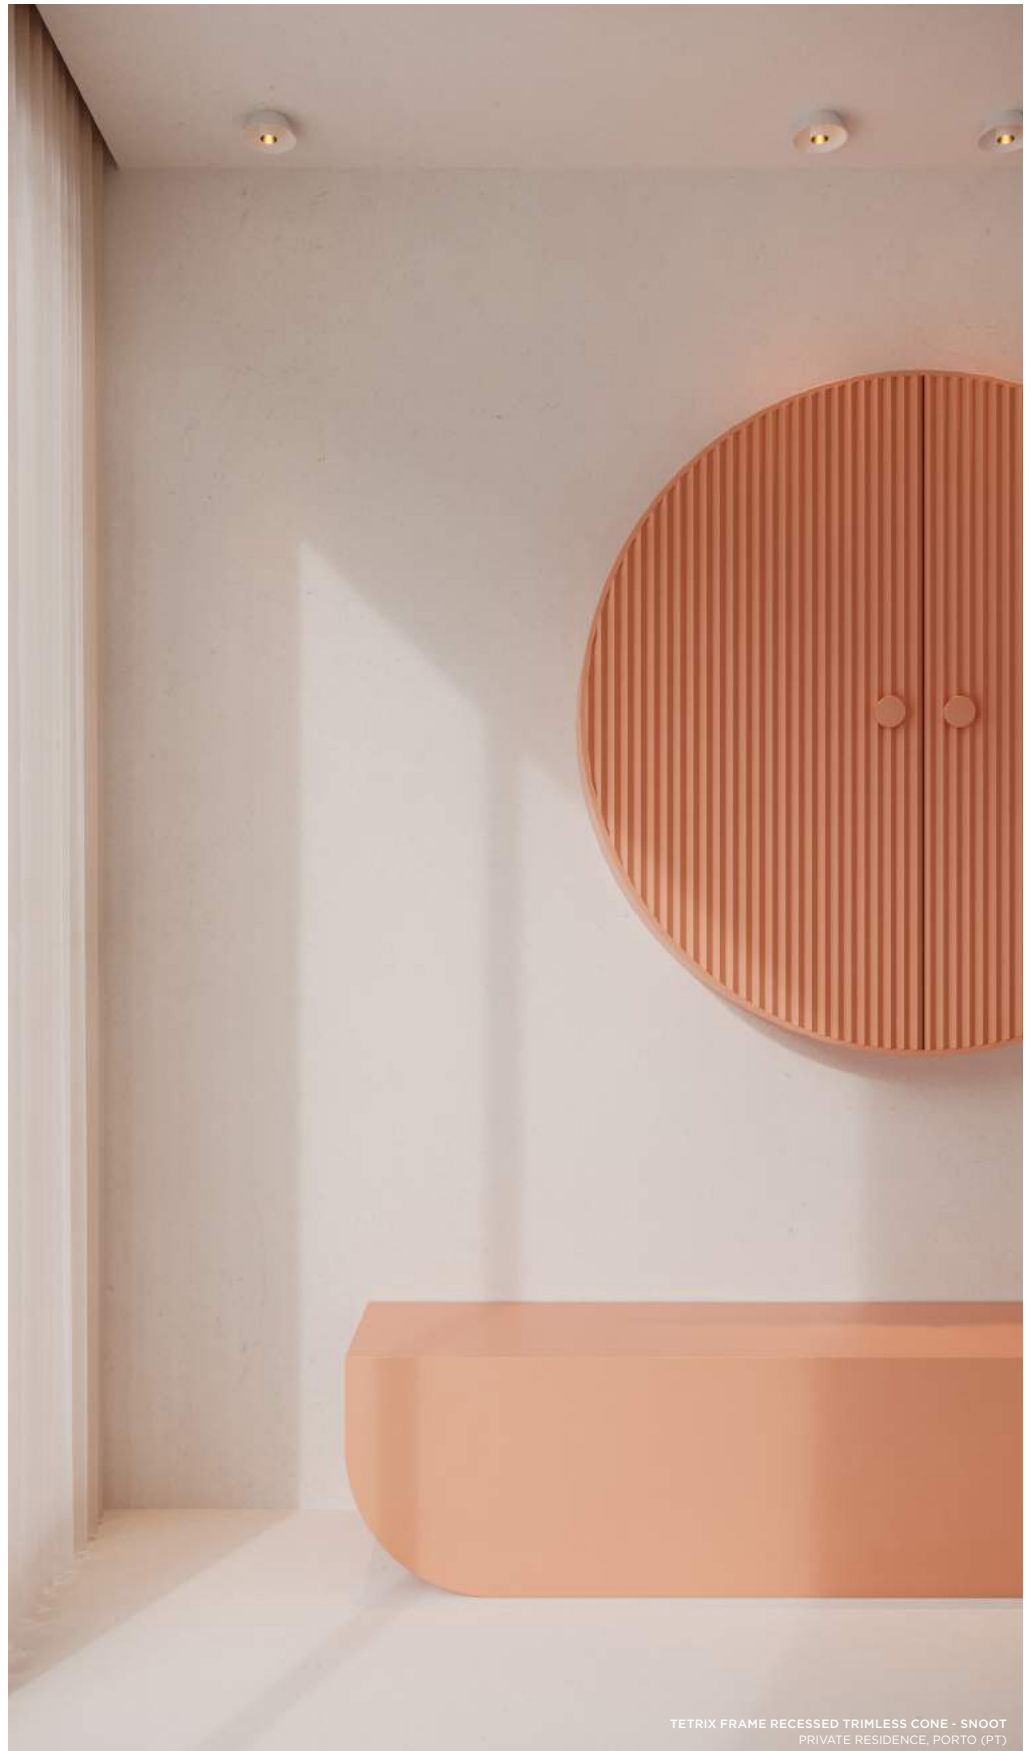

TETRIX FRAME RECESSED ADJUSTABLE

TETRIX FRAME RECESSED ADJUSTABLE

TETRIX FRAME RECESSED TRIMLESS ADJUSTABLE - BLACK CHROME

TETRIX FRAME RECESSED TRIMLESS ADJUSTABLE
SNOOT

TETRIX FRAME RECESSED TRIMLESS ADJUSTABLE
HONEYCOMB

TETRIX FRAME RECESSED ADJUSTABLE
HONEYCOMB

TETRIX FRAME RECESSED TRIMLESS ADJUSTABLE - BLACK CHROME
SNOOT

TETRIX FRAME RECESSED TRIMLESS ADJUSTABLE - SNOOT
PRIVATE RESIDENCE, METZ (FR)

Tetrix Frame Cone

Peeking out of the ceiling, Tetrix Frame Cone knows how to attract attention. On a white ceiling, the curve of Tetrix Frame Cone's cup catches the eye, even in white. In black, it will show that elegant contrast you're going for. The new black chrome finish, however, is beauty and luxury. A surprising reflection can be seen in the inner cup, but it's the outer cup that catches daylight reflections. Pair it with black or white optical accessories and make Tetrix Frame Cone's prominent design even more interesting. And if you're looking to add the fun factor to wet and damp places, or a wellness environment, Tetrix Frame Cone will do the trick.