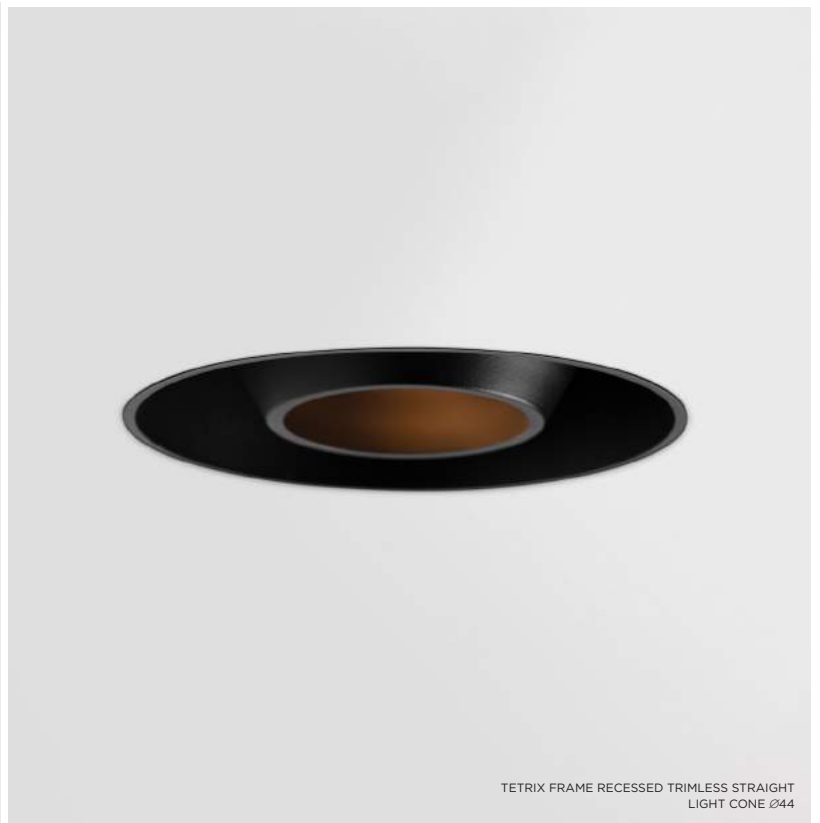

TETRIX FRAME RECESSED TRIMLESS STRAIGHT - LIGHT CONE Ø64
PRIVATE RESIDENCE, LILLE (FR)

TETRIX FRAME RECESSED STRAIGHT

TETRIX FRAME RECESSED STRAIGHT

TETRIX FRAME RECESSED TRIMLESS STRAIGHT - BLACK CHROME

TETRIX FRAME RECESSED STRAIGHT - BLACK CHROME

TETRIX FRAME RECESSED STRAIGHT
HONEYCOMB

Tetrix Frame Oblique

A modest yet open design, Tetrix Frame Oblique dares to flirt with a slightly open cup. Its deep-recessed light source minimises glare while still showing a concentrated, present beam. No need to look away with this subtle design. In fact, a new, sassy black chrome finish invites you to look even longer, at its reflective effect. Mix it with black or white optical accessories and you've got a real charmer. Tetrix Frame Oblique is suitable for wet spaces and wellness centres thanks to its IP55 rating.