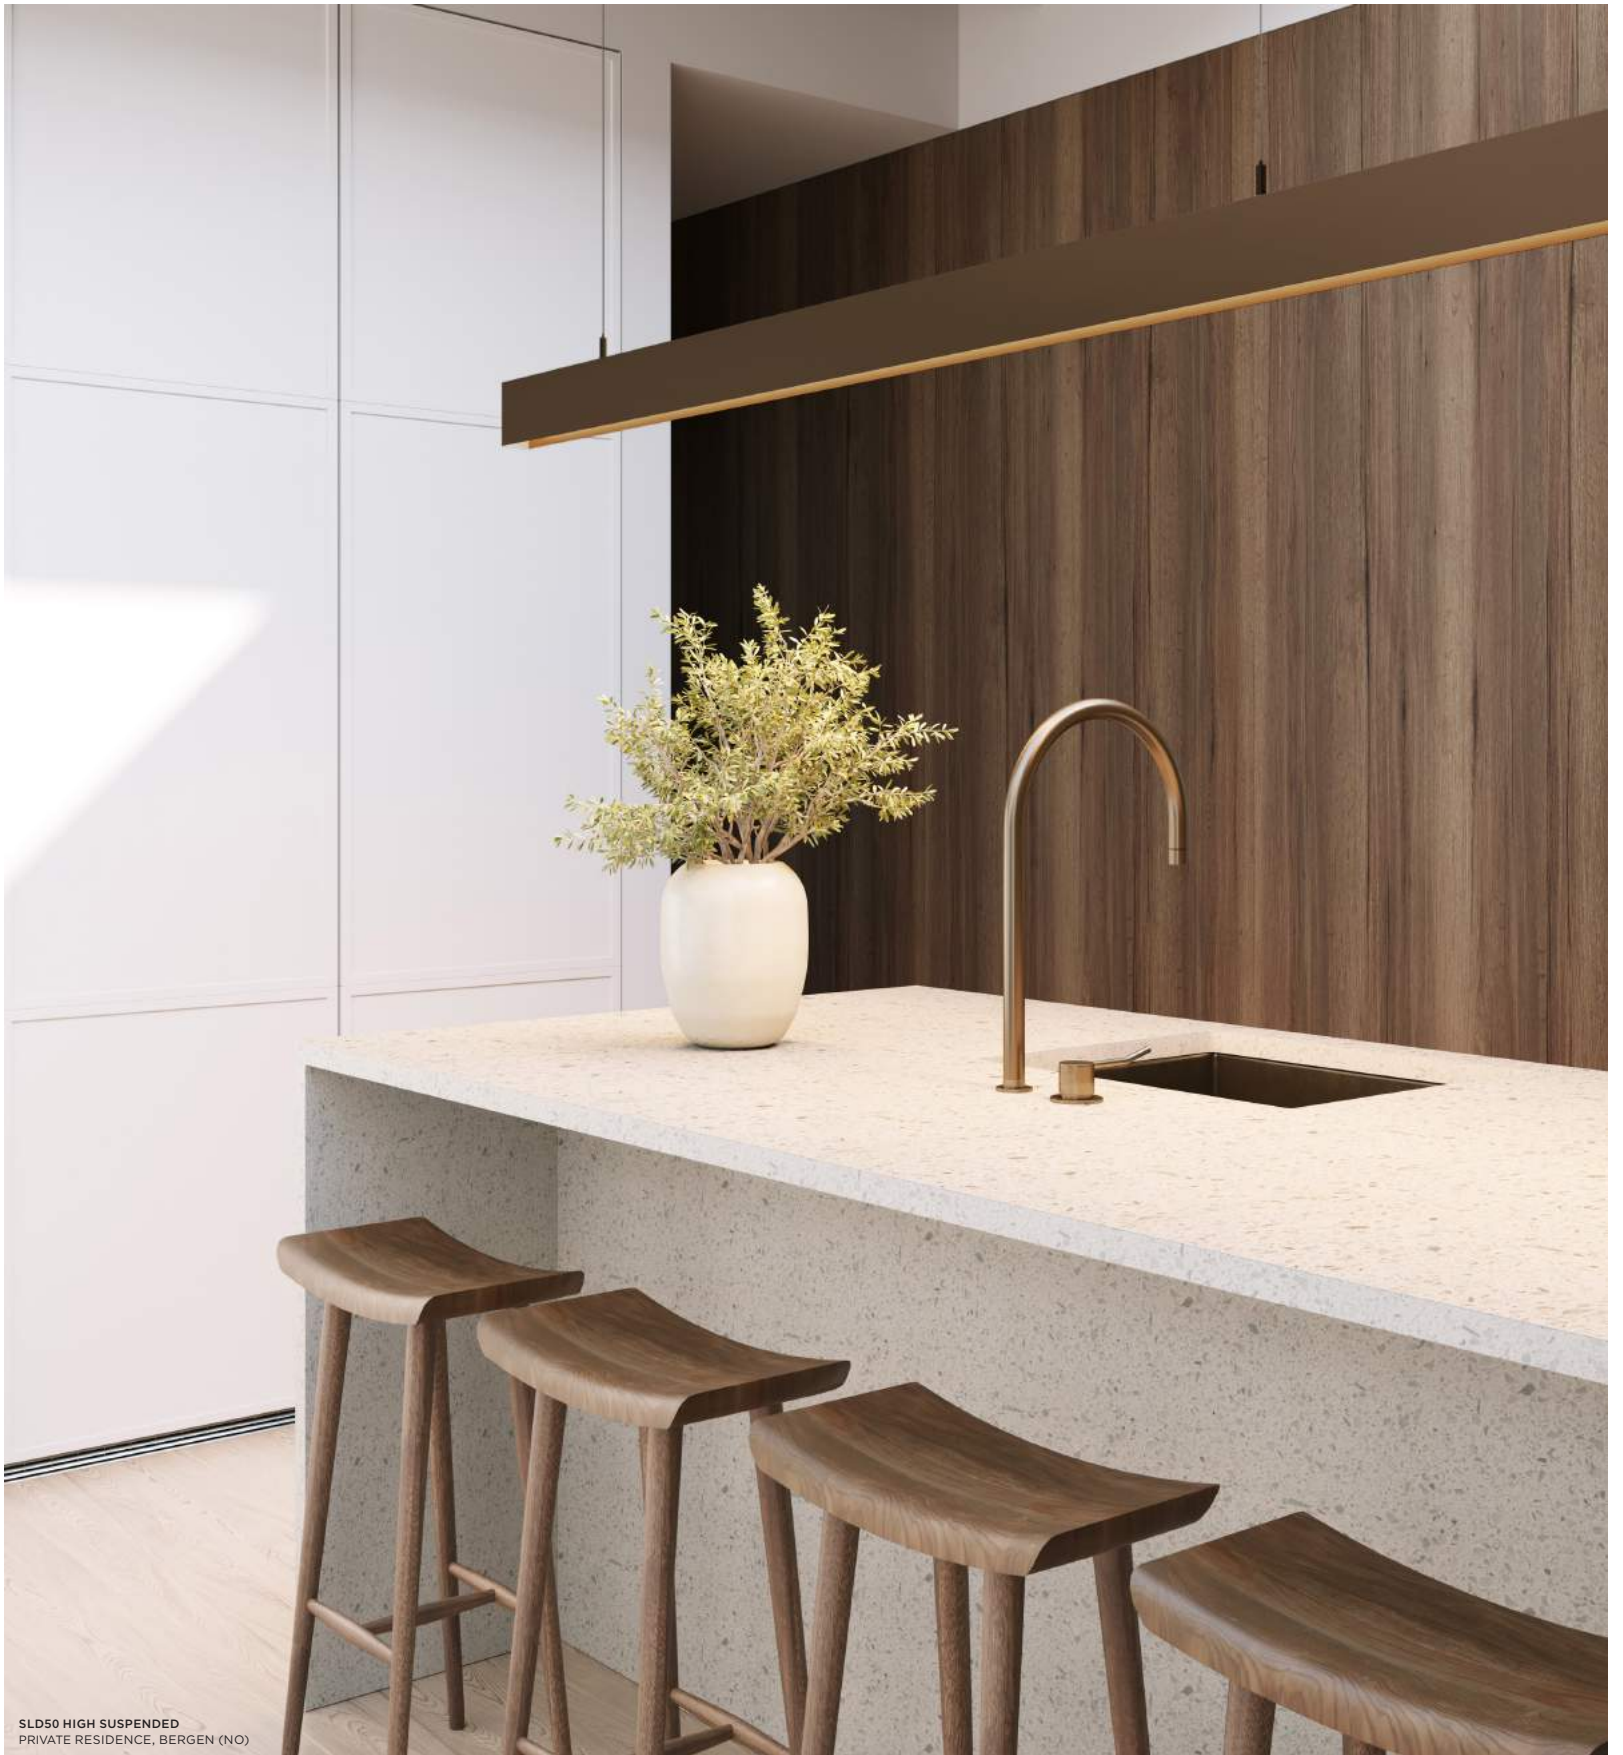

SLD50 HIGH SUSPENDED
PRIVATE RESIDENCE, BERGEN (NO)