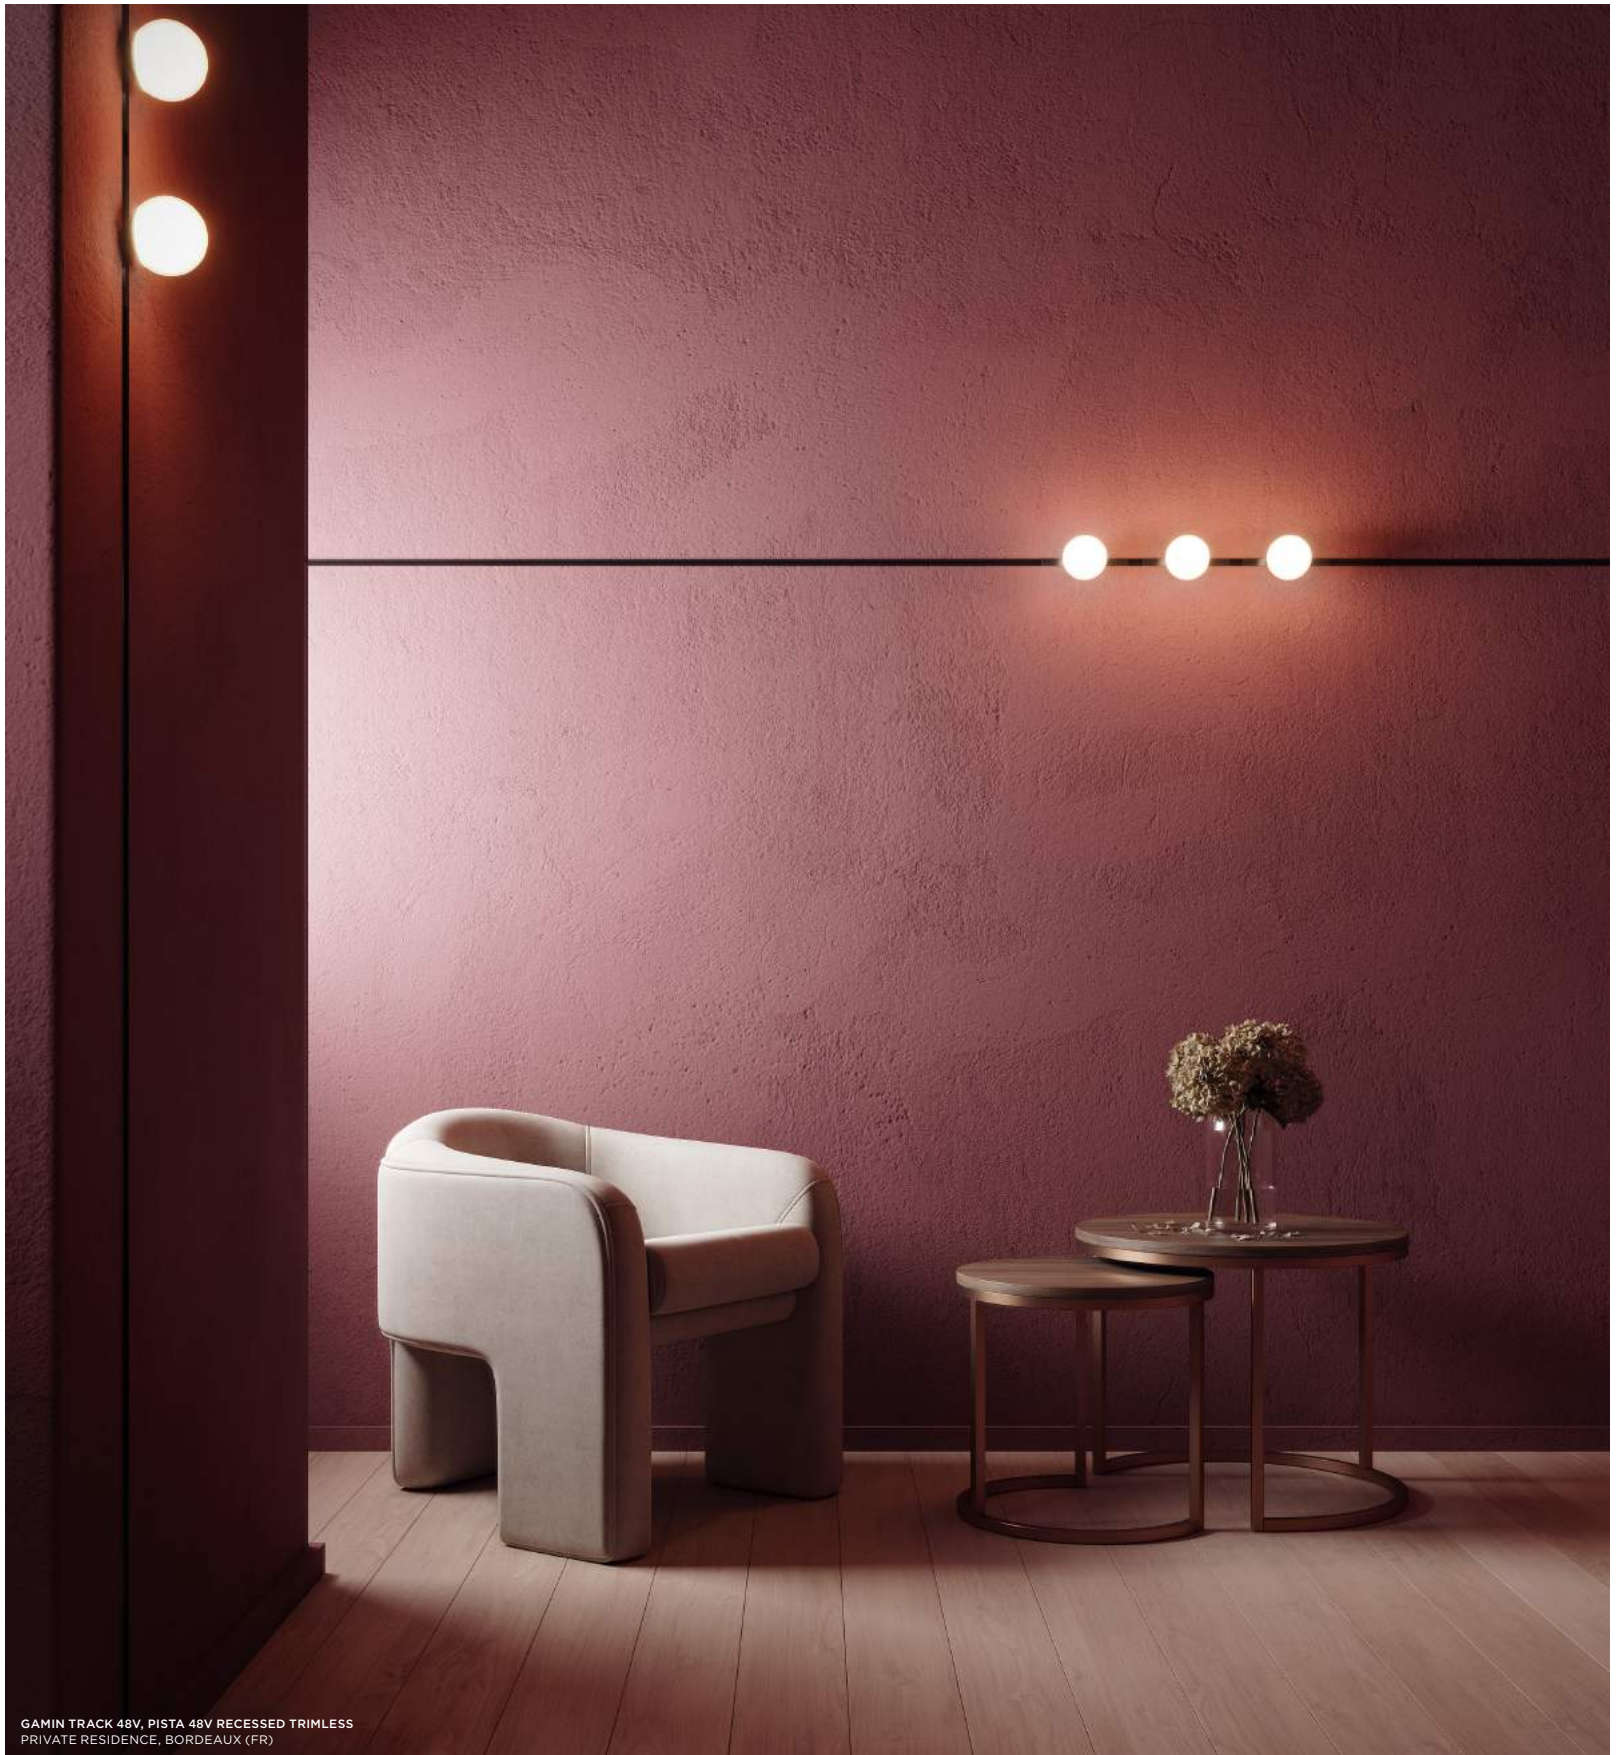

GAMIN TRACK 48V, PISTA 48V RECESSED TRIMLESS
PRIVATE RESIDENCE, BORDEAUX (FR)