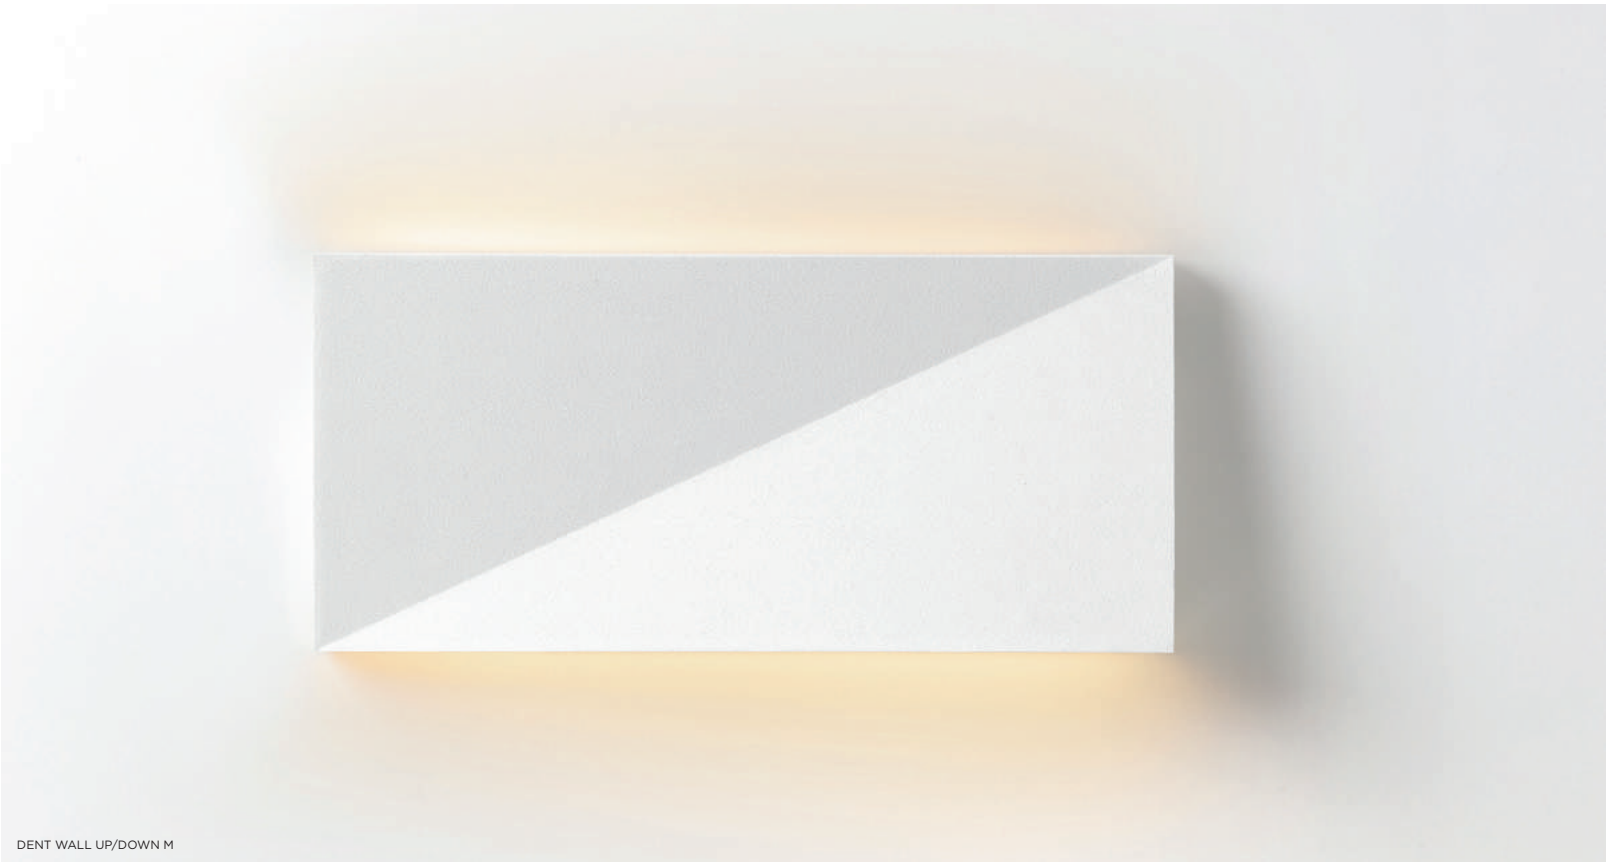

DENT WALL UP/DOWN S

DENT WALL UP/DOWN M

DENT

Design — Jeffrey Huyghe

This is the luminaire with a playful personality. Looking one way, and then another. Its design is enigmatic, as is the light it provides. And then there's what can be done with it, and where. Alone on a residential wall, it's minimalist and beautiful. Together in a large public space, they become an artful lightscape with puzzling lines and angular paths.

A twofold design, one art installation

Dent is an excellent candidate for an art installation that demands minimalistic beauty, originality and function. One, two, or even several units of different shapes and colours can be combined in wildly playful patterns and landscapes that enhance the mathematical cleverness and playfulness of the design.