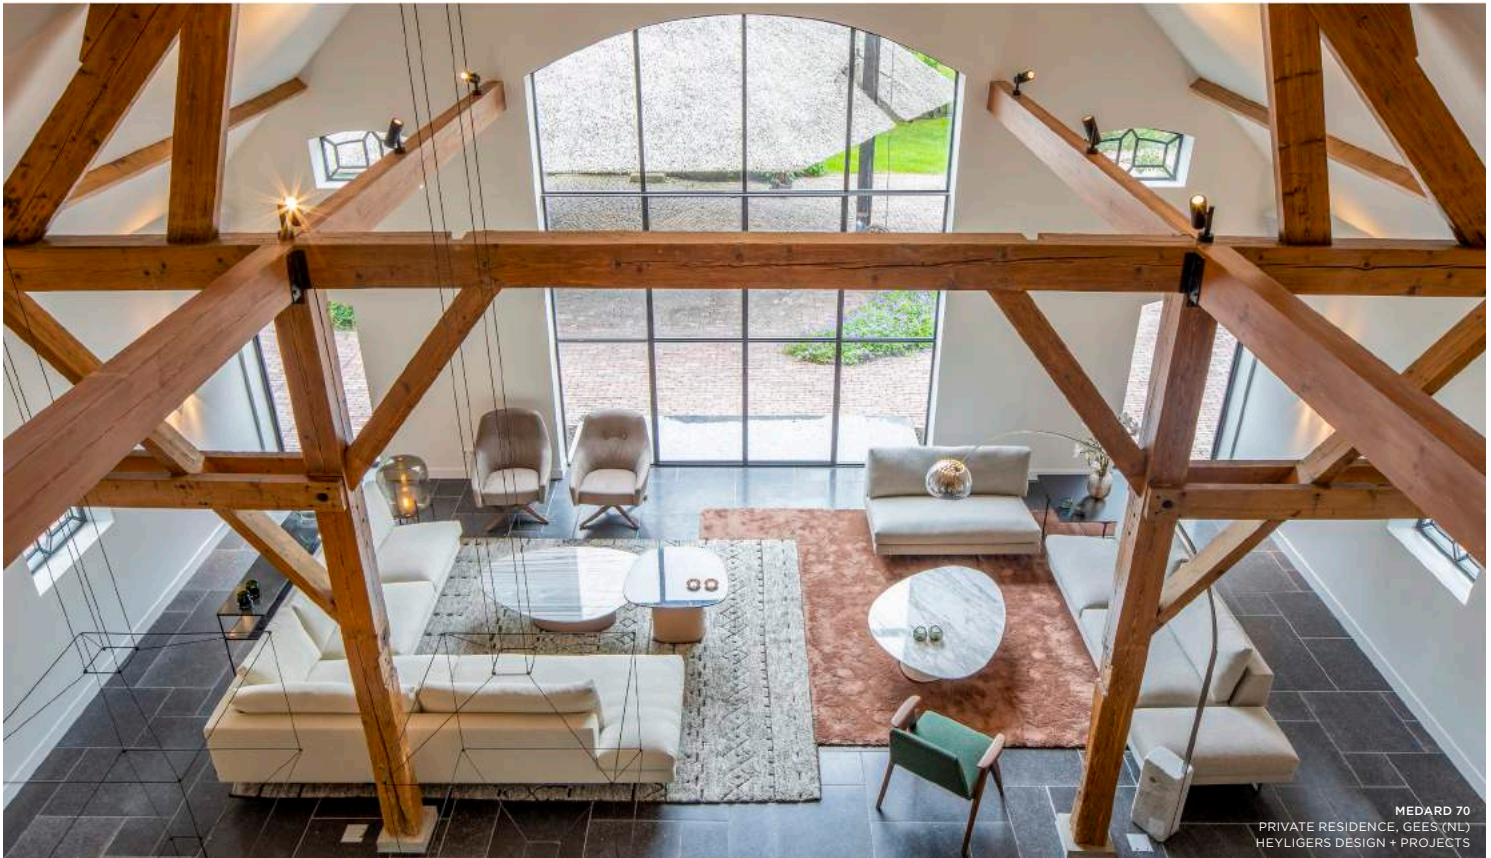

MEDARD 70
PRIVATE RESIDENCE, GEES (NL)
HEYLIERS DESIGN + PROJECTS

MEDARD TRACK 230V ADJUSTABLE 70
SCHOENEN CHLOE, BILZEN (BE)
IN-LIJN INTERIEURARCHITECTUUR

the chosen ones

MEDARD

MEDARD STRETCHED SURFACE ADJUSTABLE 70
RESTAURANT, HILTON HOTEL MUNICH AIRPORT, MUNICH (DE)
RAWLE DESIGN