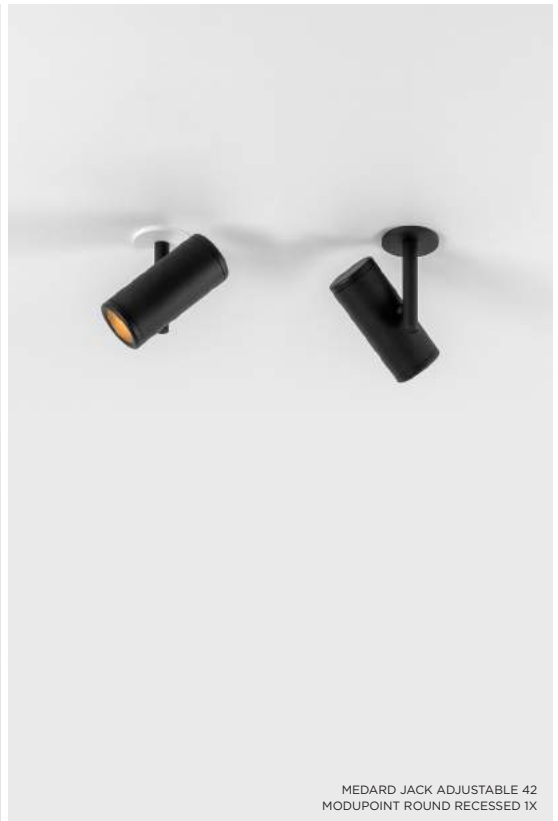

MEDARD JACK ADJUSTABLE 42
MODUPOINT ROUND SURFACE 3X
MODUPOINT LED STICK 20/30CM

MEDARD JACK ADJUSTABLE 42
MODUPOINT ROUND RECESSED 1X