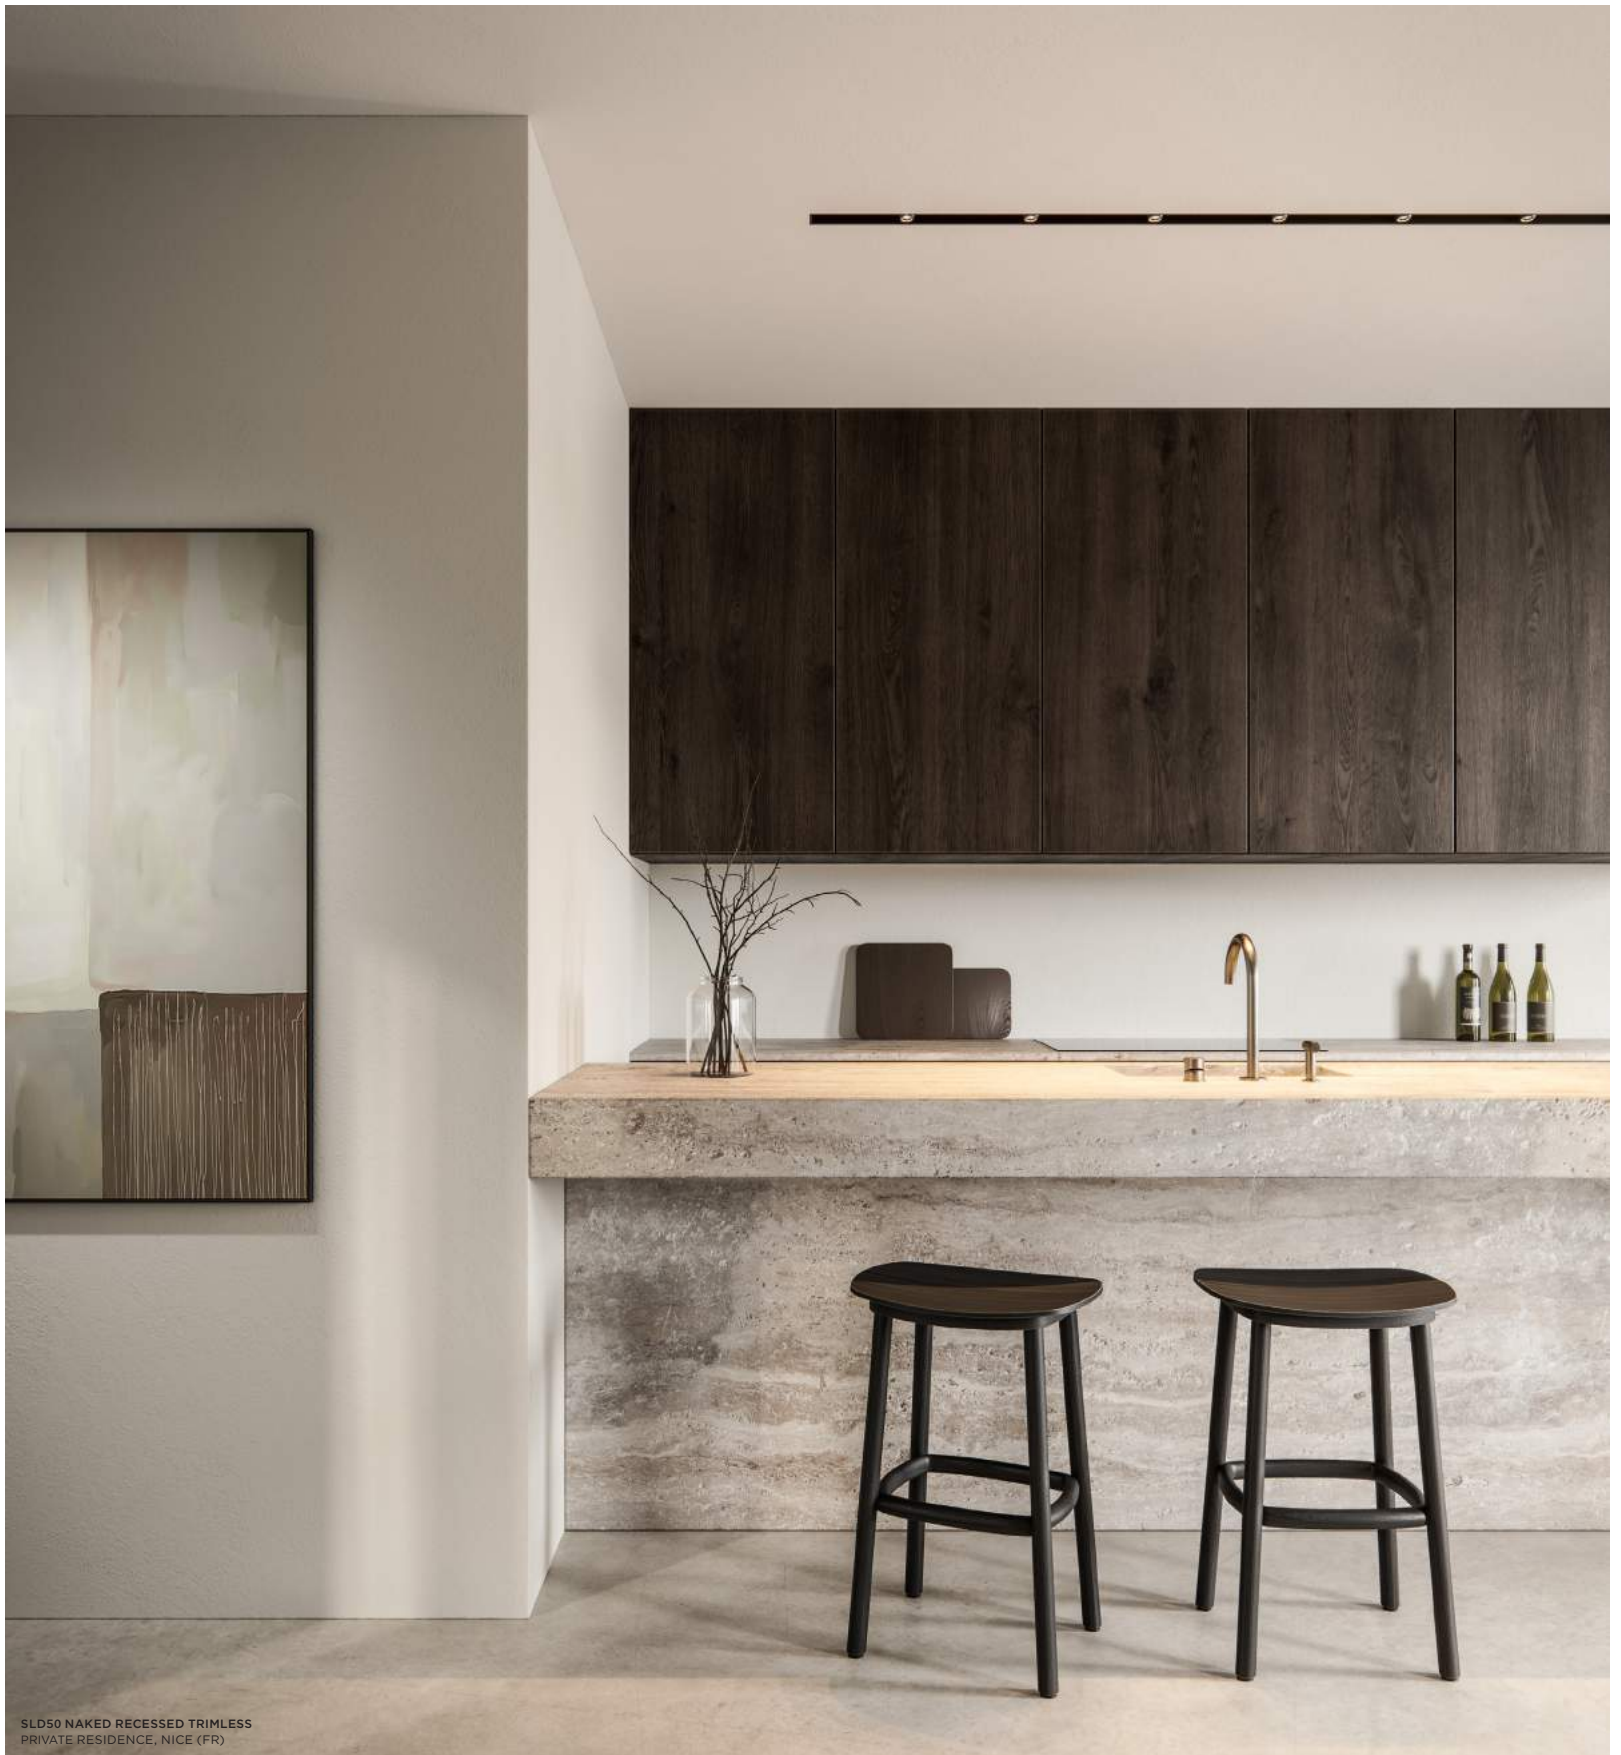

SLD50 NAKED RECESSED TRIMLESS
PRIVATE RESIDENCE, NICE (FR)