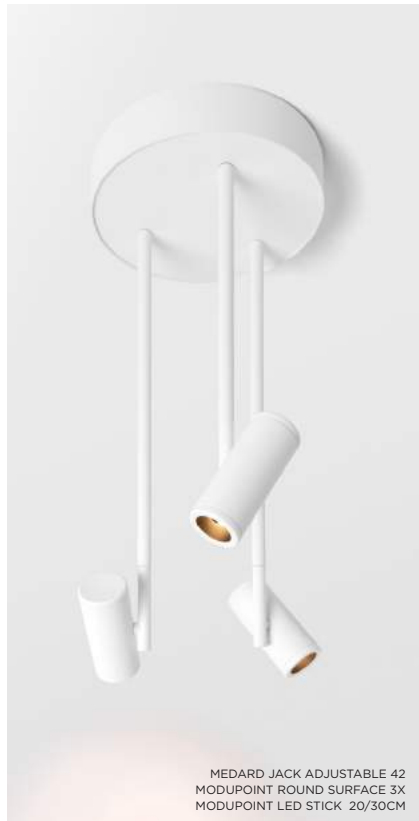

MEDARD JACK ADJUSTABLE 42
MODUPOINT ROUND DEEP RECESSED TRIMLESS 82 2X
MODUPOINT LED STICK 10/20CM

MEDARD JACK ADJUSTABLE 42
MODUPOINT ROUND DEEP RECESSED TRIMLESS 82 1X
MODUPOINT LED STICK 20CM

MEDARD JACK ADJUSTABLE 42
MODUPOINT ROUND RECESSED TRIMLESS 1X
MODUPOINT LED STICK 30CM