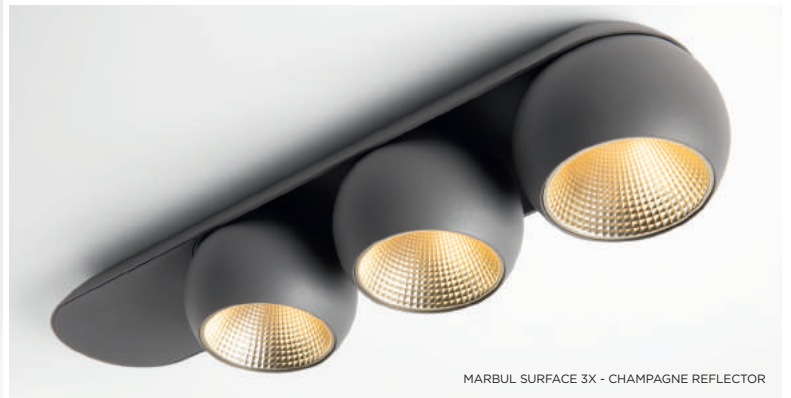

MARBUL SURFACE 2X - GOLD REFLECTOR

MARBUL SURFACE 3X - CHAMPAGNE REFLECTOR