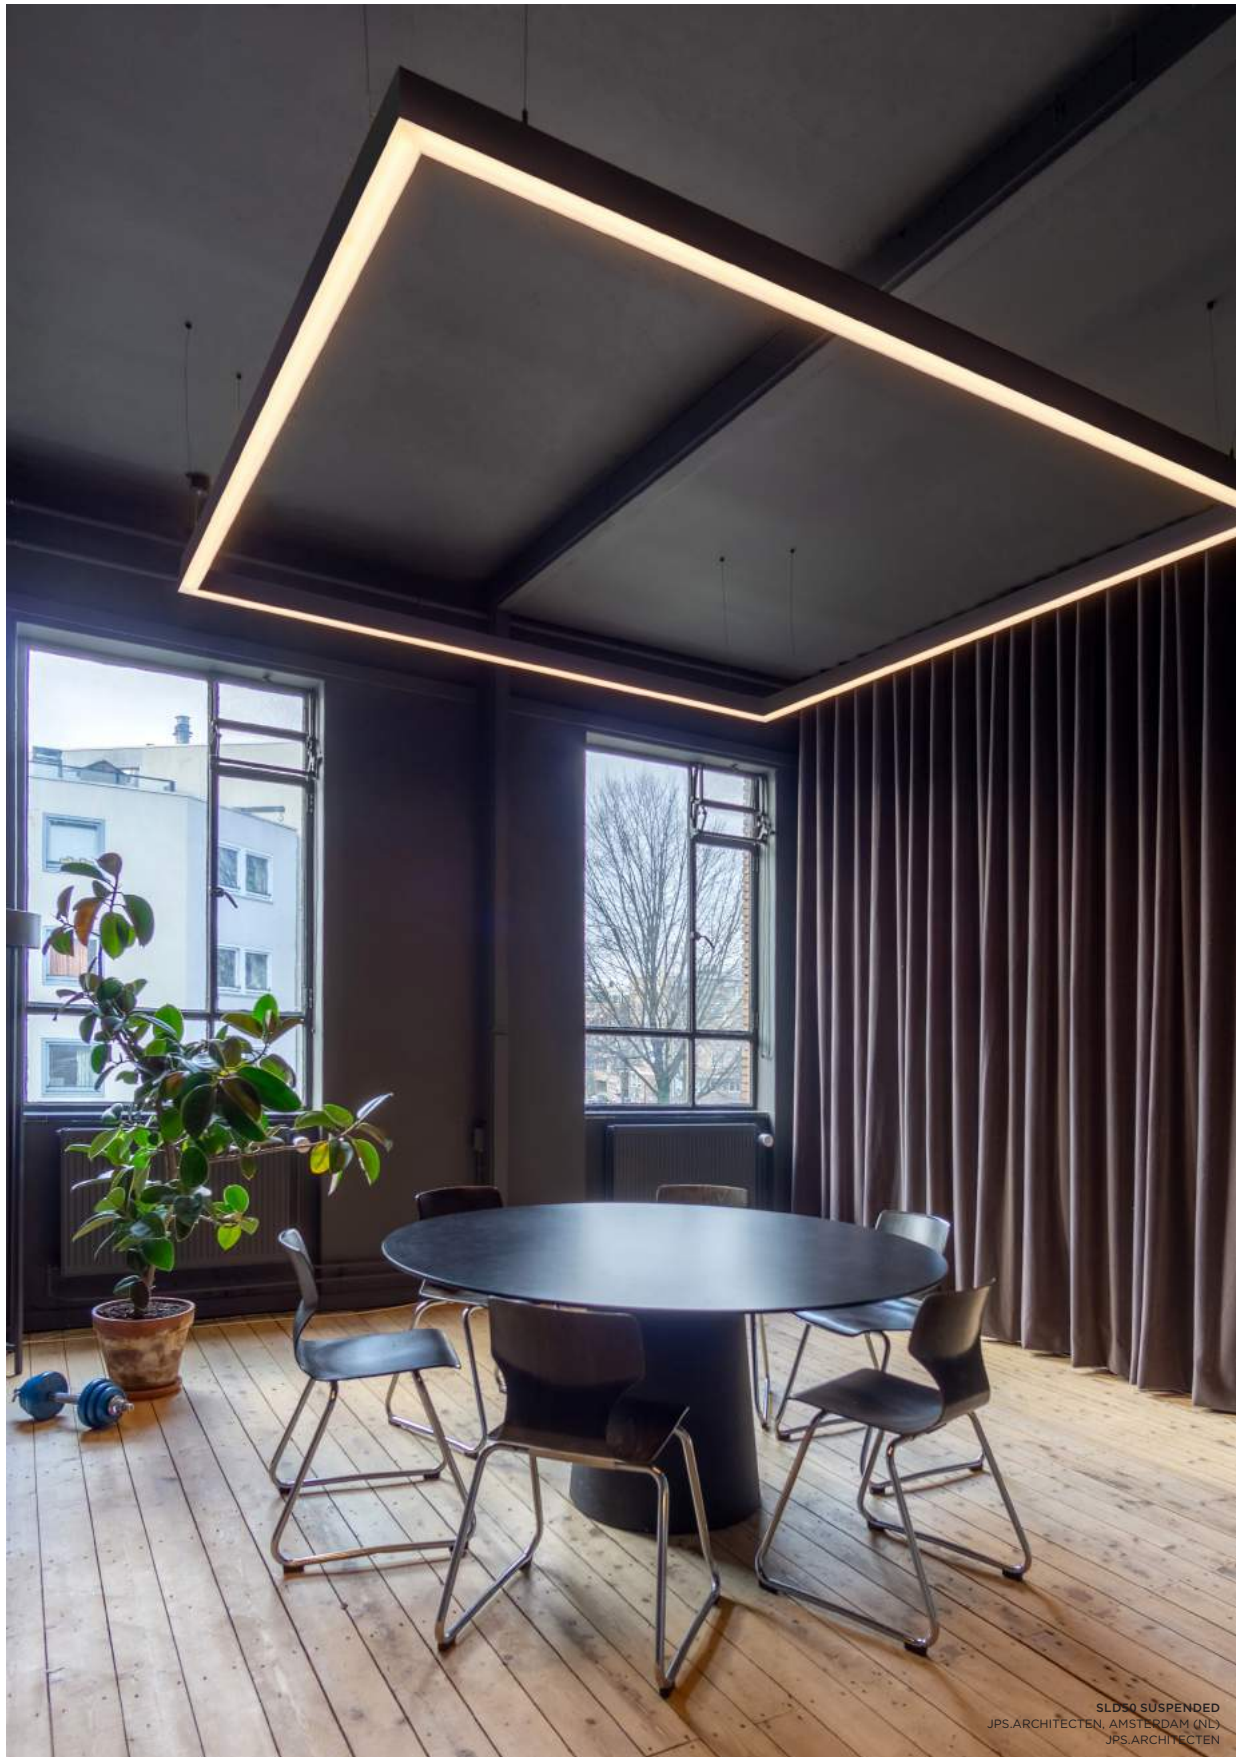

the chosen ones

SLD50

SLD50 SUSPENDED
JPS.ARCHITECTEN, AMSTERDAM (NL)
JPS.ARCHITECTEN