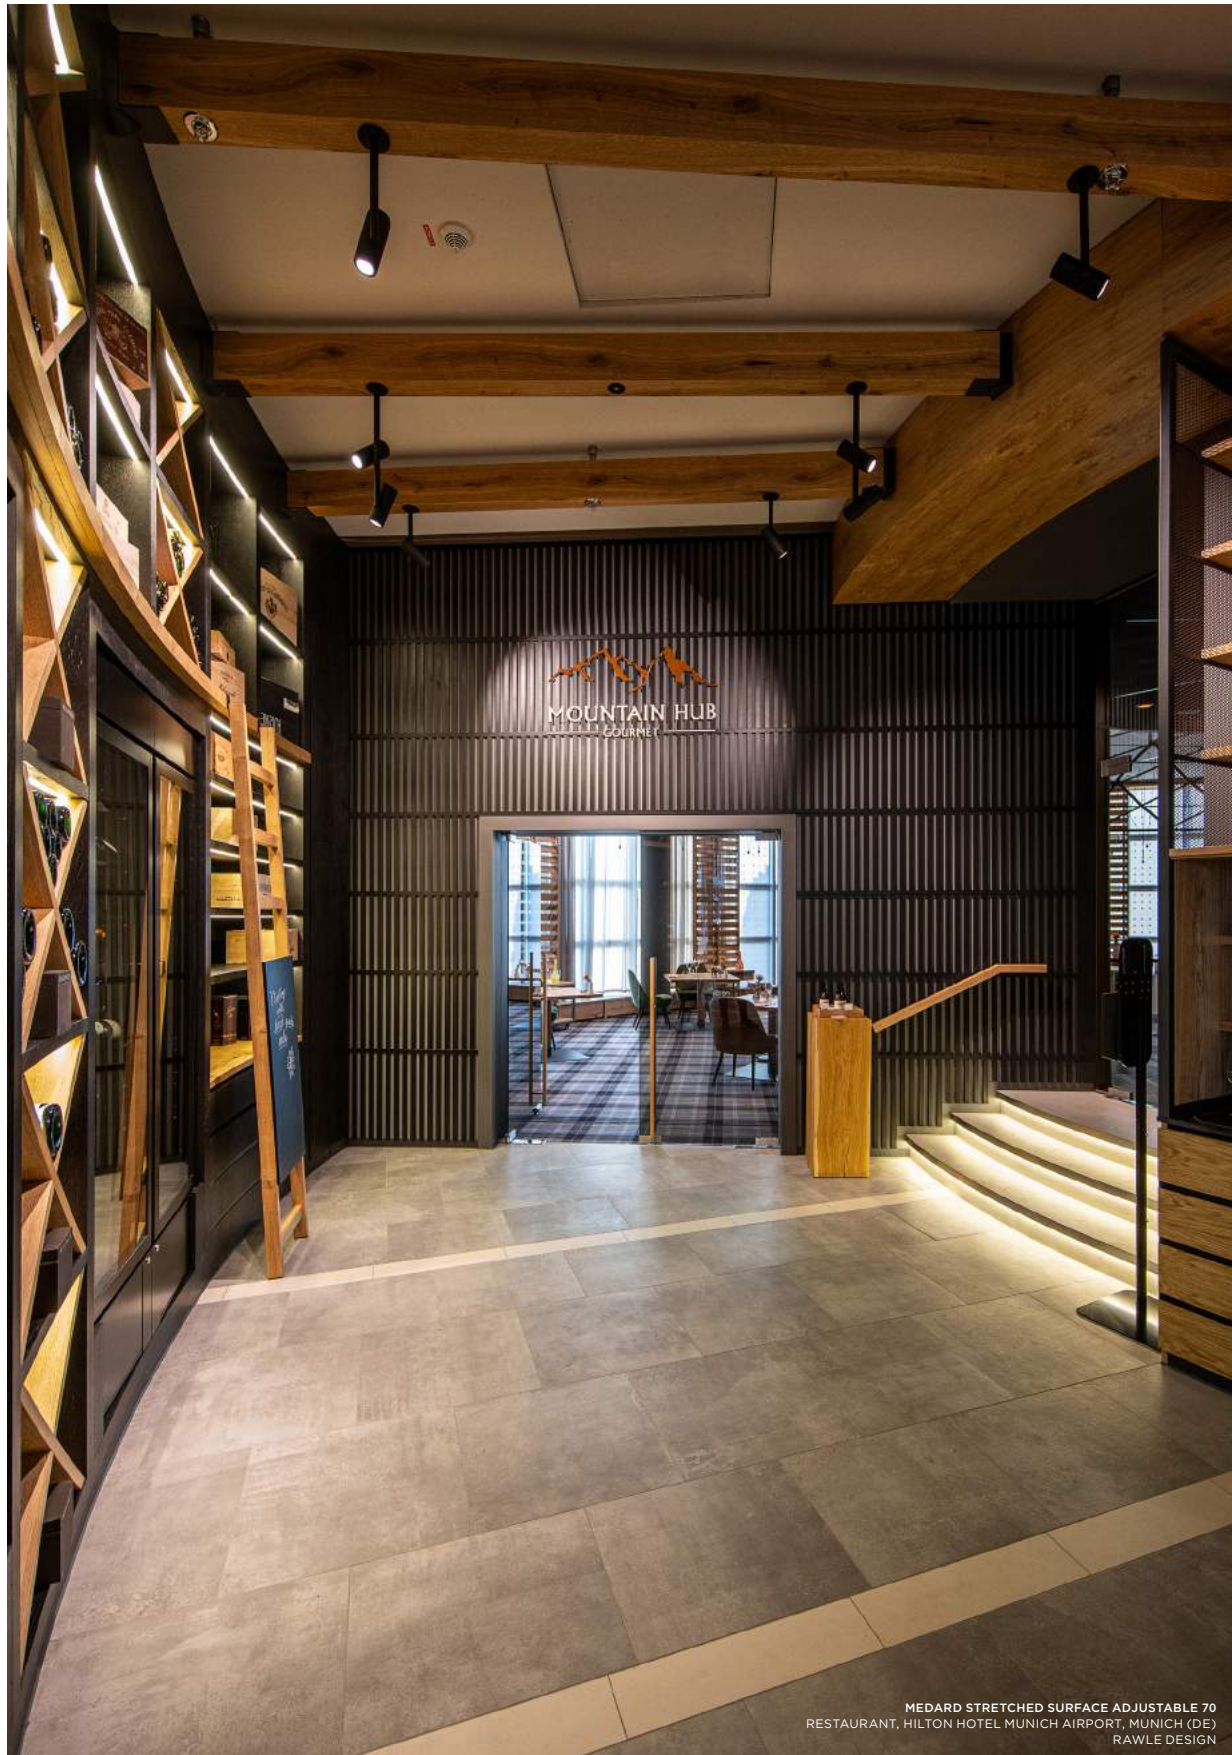

MEDARD 70
PRIVATE RESIDENCE, GEES (NL)
HEYLIERS DESIGN + PROJECTS

MEDARD TRACK 230V ADJUSTABLE 70
SCHOENEN CHLOE, BILZEN (BE)
IN-LIJN INTERIEURARCHITECTUUR

the chosen ones

MEDARD

MEDARD STRETCHED SURFACE ADJUSTABLE 70
RESTAURANT, HILTON HOTEL MUNICH AIRPORT, MUNICH (DE)
RAWLE DESIGN