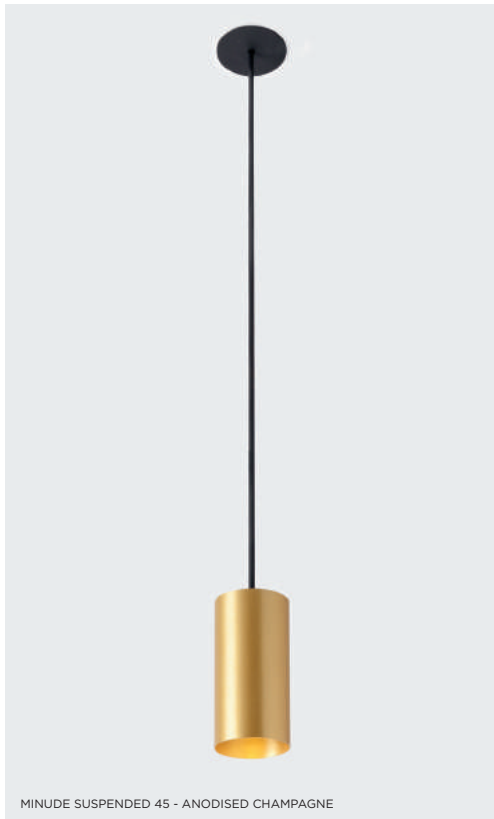

MINUDE SUSPENDED 45 - ANODISED CHAMPAGNE