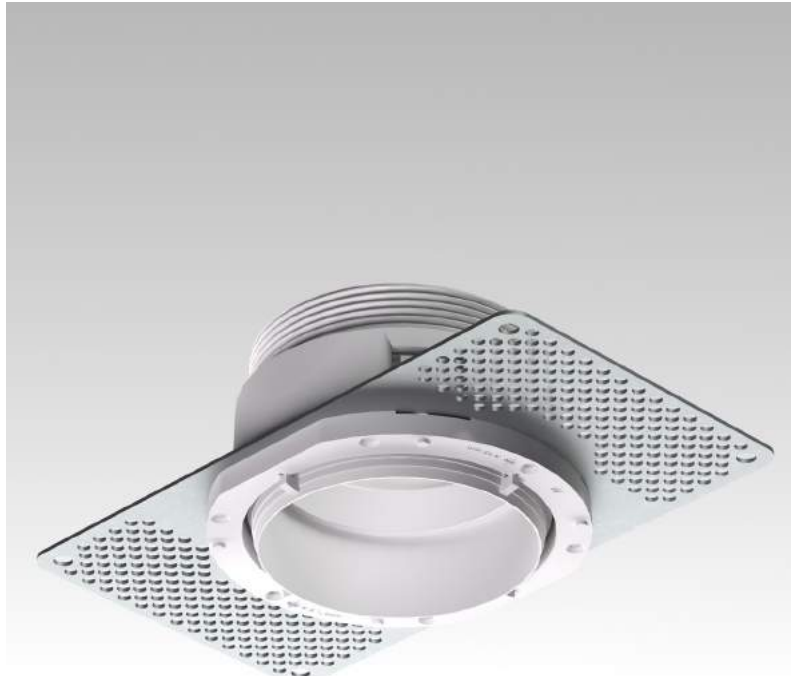

*output for white matt, 3000K

Strong lines to bring vertical structure to your space, Extruded takes its own place. The graceful lines that carve the outside of Extruded's tube never fail to capture your curiosity. All the way at the bottom, the conical lampshade offers a well-defined, flood beam of light, inviting intimate dialogue.

A story of light and lines

Watch Extruded tell a new story at every moment, thanks to the extrusions that catch light differently as the hours go by. The carefully designed ribs bring richness to the luminaire. Structure your space vertically with any of the 3 offered lengths. Or simply, let Extruded be. A graphic architectural element.

Connected, easy install, everywhere

Turn Tetrix Frame (gear excluded) into a smart lighting solution by linking a remote driver of your choice with a Hue or Casambi module. Tetrix's installation is easy peasy, with a recessed ring of adjustable height, or an installation ring with flange. An IP55 rating for all LED dedicated designs, including the adjustable version, and an option for using a GU10 socket, truly makes Tetrix Frame for everywhere.

TETRIX FRAME RECESSED STRAIGHT

TETRIX FRAME RECESSED OBLIQUE

TETRIX FRAME RECESSED ADJUSTABLE

TETRIX FRAME RECESSED PINHOLE

TETRIX FRAME RECESSED TRIMLESS CONE

TETRIX FRAME

TETRIX FRAME - RECESSED RING (TRIMLESS)