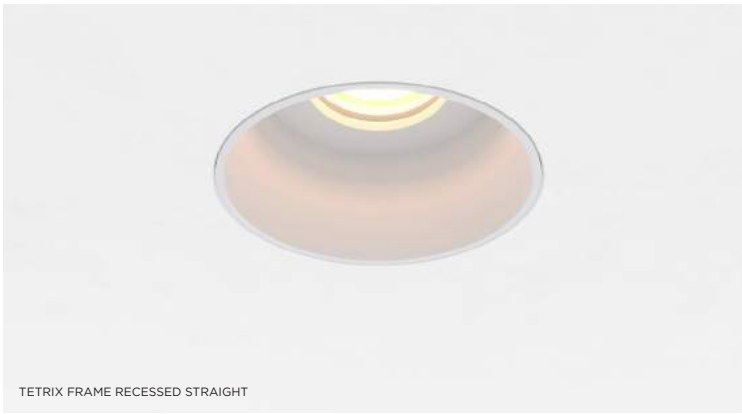

GAMIN TRACK 48V, PISTA 48V SUSPENDED
ICE CREAM BAR, BOLOGNA (IT)

EXTRUDED SUSPENDED 300MM
PISTA TRACK 48V RECESSED
BAR, BERLIN (DE)

EXTRUDED

Design — Alain Gilles

versions	3 sizes: 300, 600, 900mm semi-recessed GE surface GE surface GI Kompas Suspended
colours	black ano white matt anodised black anodised blue anodised bronze anodised champagne anodised silver bronze
output*	712lm, 7.2W
cct	2700K, 3000K 1800K-3000K (warm dim)
cri	90+
dimming	trailing edge, 1-10V, pushdim, dali, Casambi
optics	40°
-	
more info?	supermodular.com/en/extruded

*output for white matt, 3000K

Strong lines to bring vertical structure to your space, Extruded takes its own place. The graceful lines that carve the outside of Extruded's tube never fail to capture your curiosity. All the way at the bottom, the conical lampshade offers a well-defined, flood beam of light, inviting intimate dialogue.

It all fits together

Tetrix Frame is a new family of recessed downlighters with many possibilities. Compose your Tetrix Frame with a choice of design, colour, installation and accessory. Create your personal style and combination by simply playing with everything. All components can be clicked into another interchangeably.

Connected, easy install, everywhere

Turn Tetrix Frame (gear excluded) into a smart lighting solution by linking a remote driver of your choice with a Hue or Casambi module. Tetrix's installation is easy peasy, with a recessed ring of adjustable height, or an installation ring with flange. An IP55 rating for all LED dedicated designs, including the adjustable version, and an option for using a GU10 socket, truly makes Tetrix Frame for everywhere.