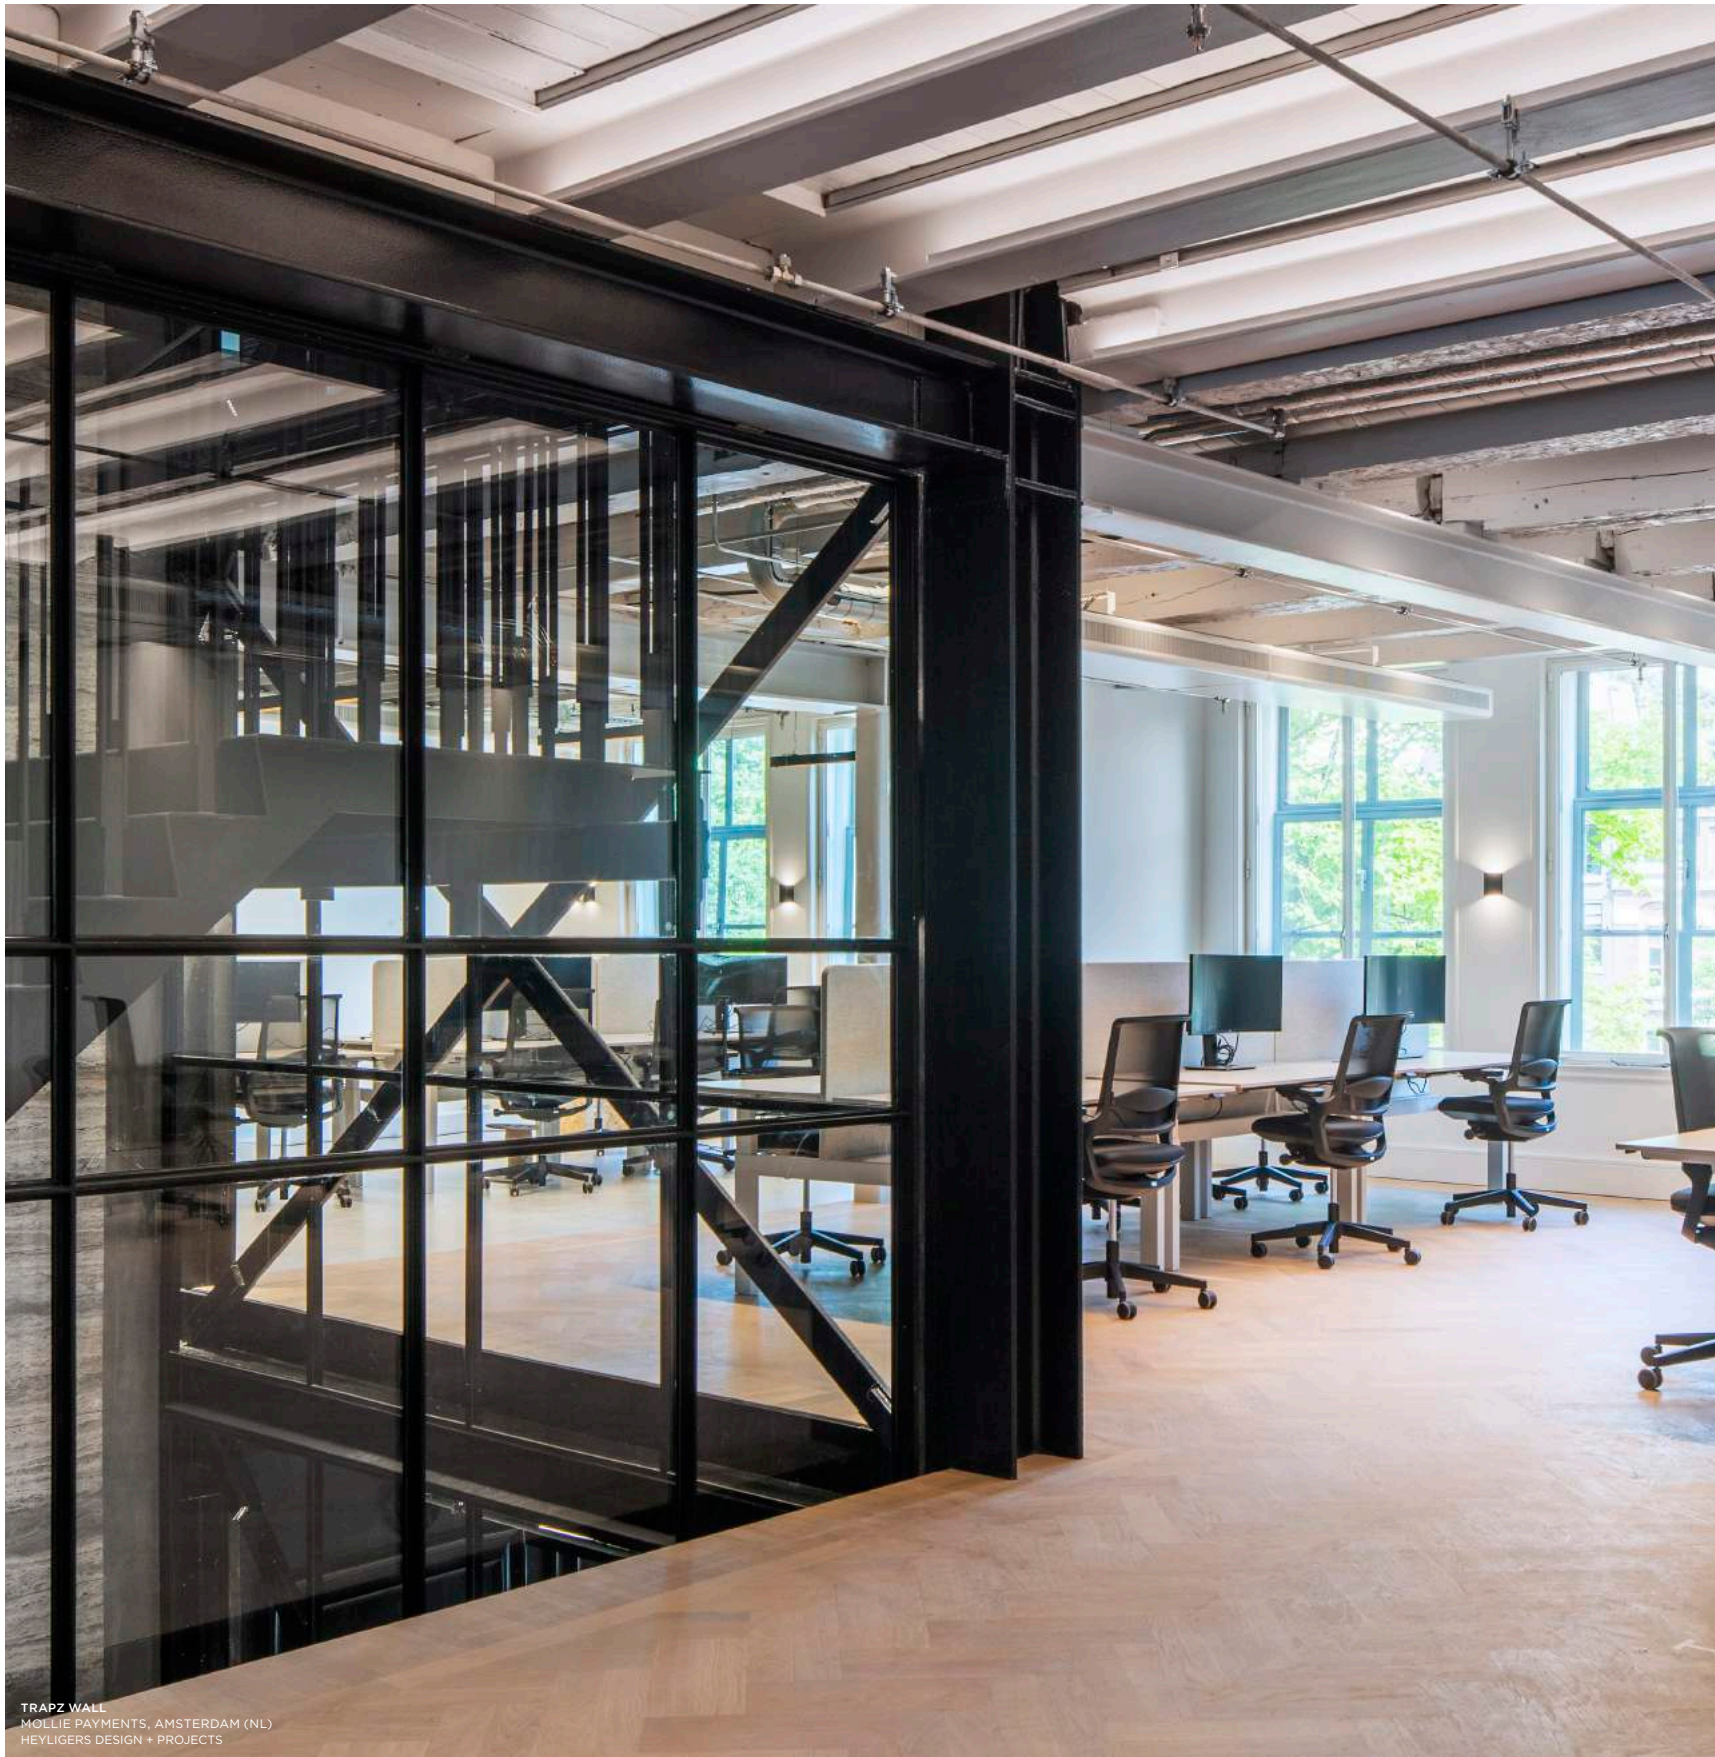

TRAPZ WALL
MOLLIE PAYMENTS, AMSTERDAM (NL)
HEYLIGERS DESIGN + PROJECTS