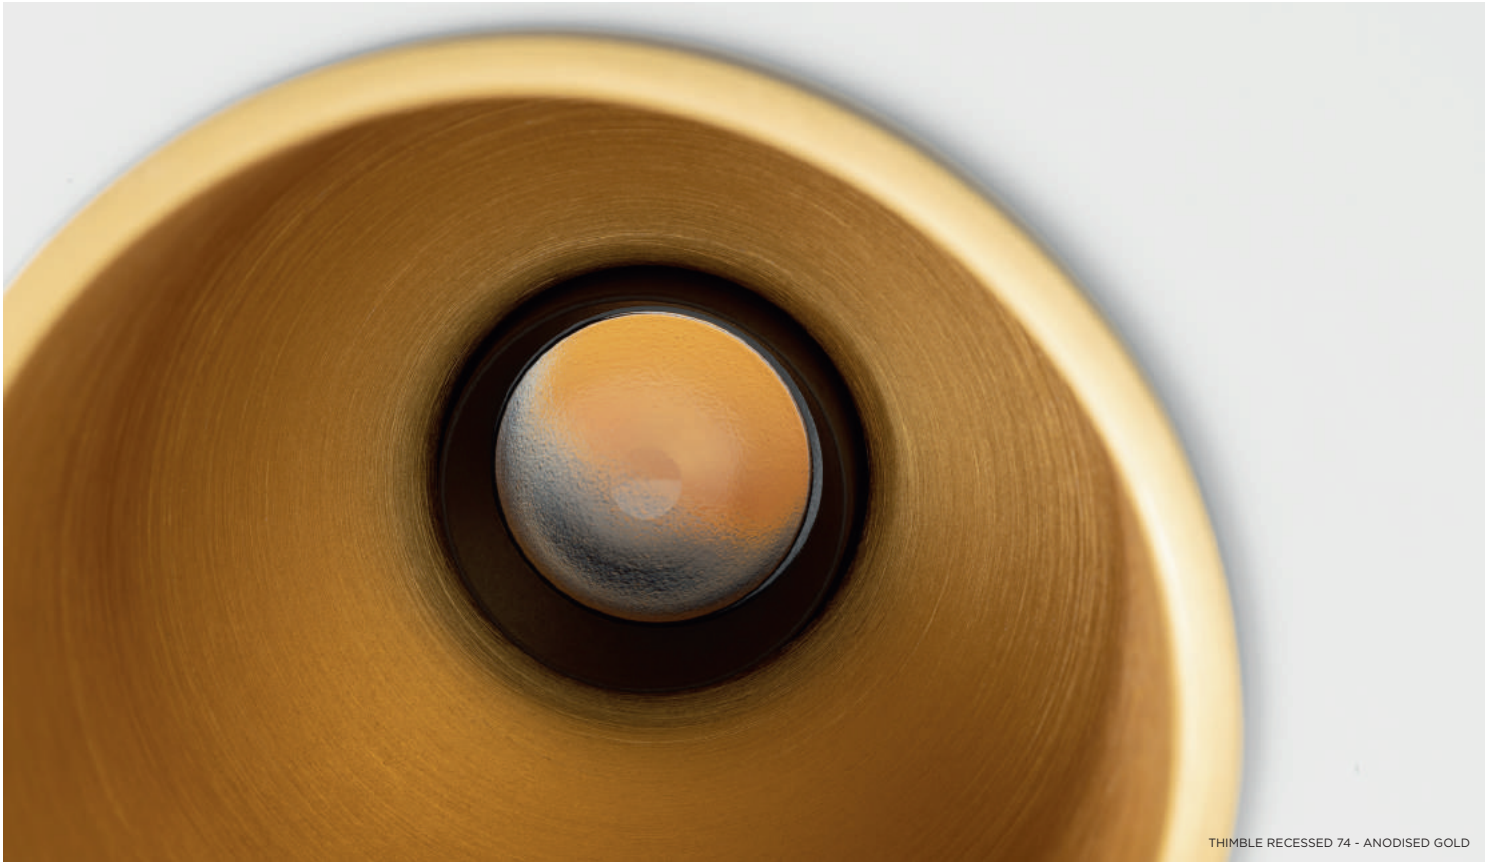

THIMBLE RECESSED 74 - BLACK STRUC
THIMBLE RECESSED 74 - WHITE STRUC
THIMBLE RECESSED 74 - ANODISED SILVER BRONZE
THIMBLE RECESSED 74 - ANODISED CHAMPAGNE
THIMBLE RECESSED 74 - ANODISED GOLD
THIMBLE RECESSED 74 - ANODISED BRONZE
THIMBLE RECESSED 74 - ANODISED BLACK