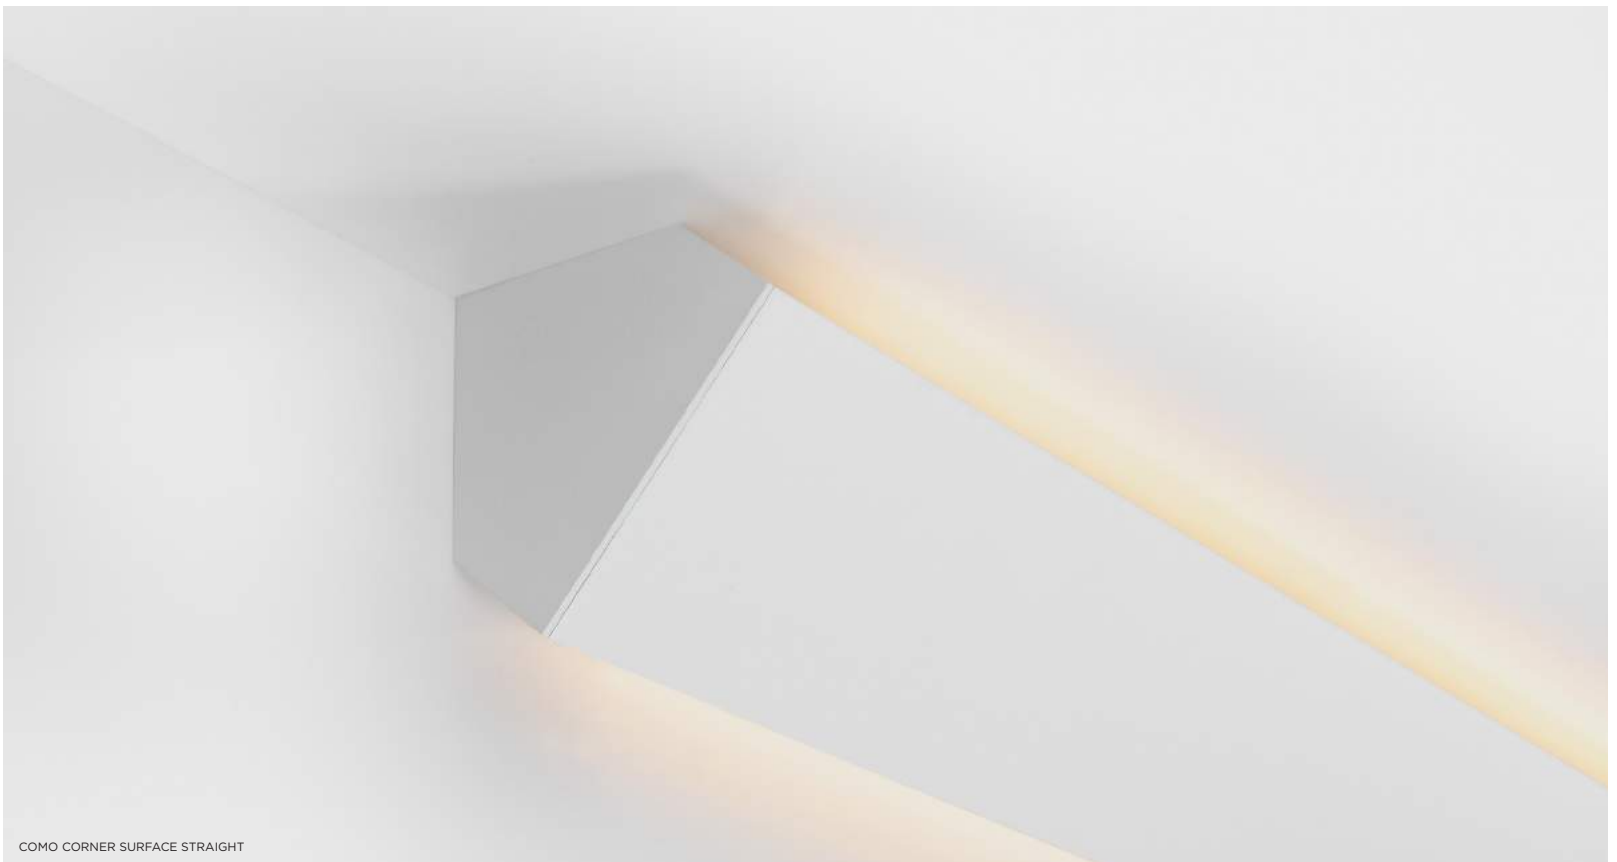

COMO CORNER SURFACE CURVED

COMO CORNER SURFACE STRAIGHT