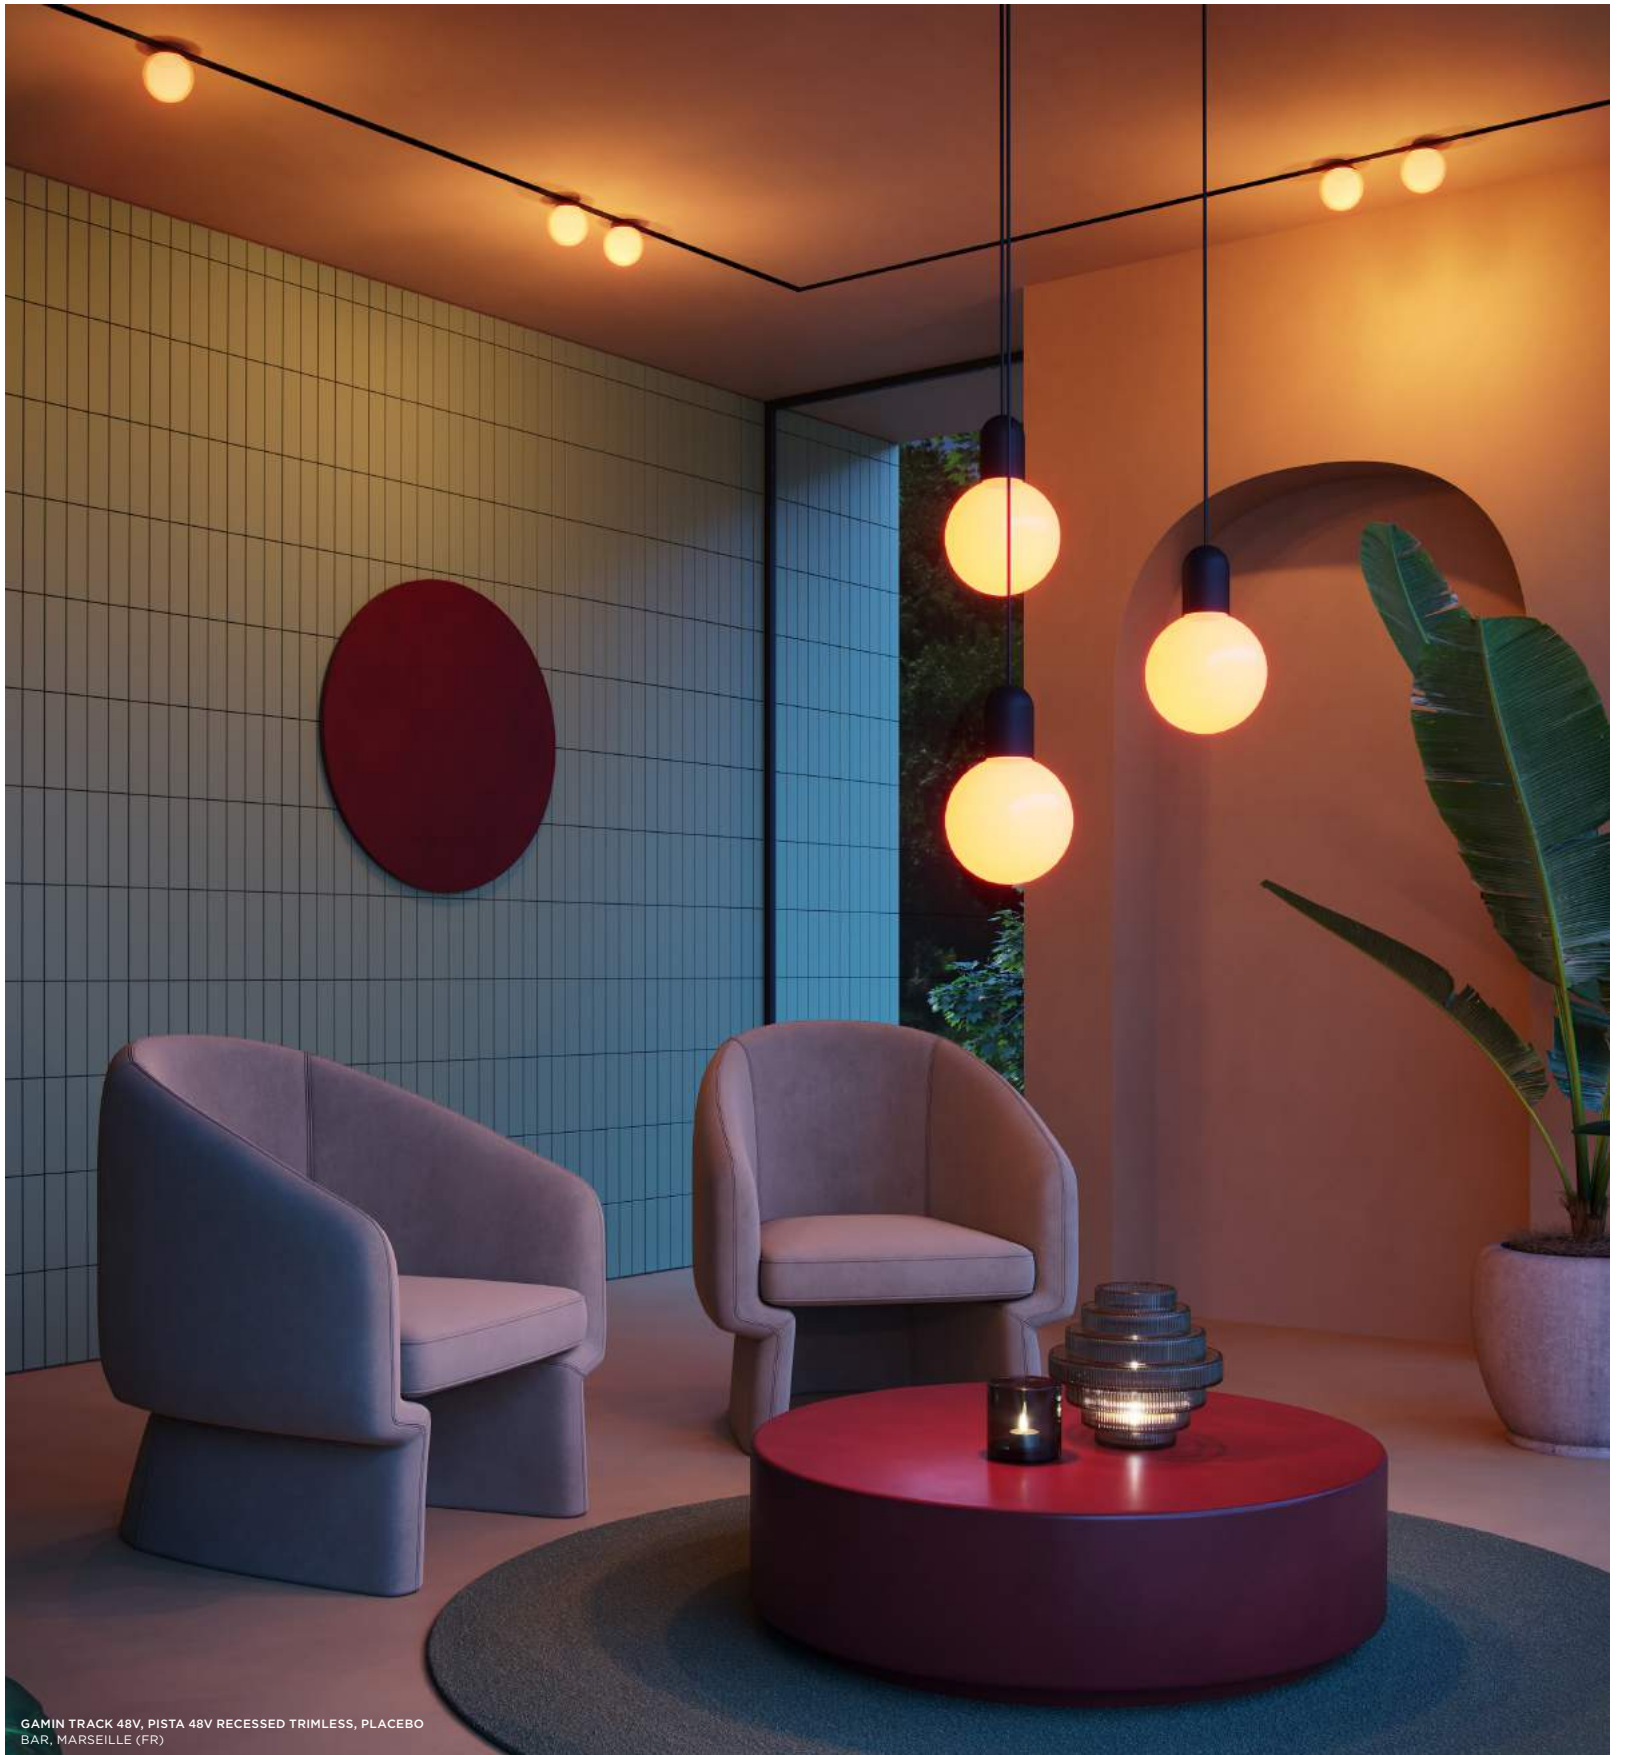

GAMIN TRACK 48V, PISTA 48V RECESSED TRIMLESS, PLACEBO
BAR, MARSEILLE (FR)