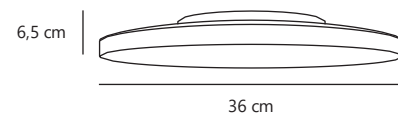

Ra 90

Class 2

Masterbox qty. 3

Measurements	Dimmable	LED W	Lifespan
H: 35 cm, W: 8 cm, L: 8 cm, D: 5 cm	Yes, has built-in dimmable light source for wall dimmer	11W	35000 hours

WATCH VIDEO

Serenova 28 | Ceiling light

White 2610056001
Plastic

Measurements	Dimmable	LED W	Lifespan
H: 6,5 cm, L: 28 cm, shade Ø: 28 cm, Ø: 28 cm, D: 28 cm	Yes, has built-in dimmable light source for wall dimmer	15W	30000 hours

Serenova 36 | Ceiling light