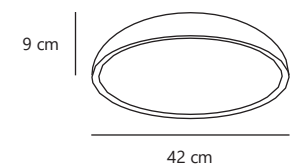

Measurements	Dimmable	LED W	Lifespan
H: 9 cm, Ø: 42 cm	Yes, has built-in dimmable light source for wall dimmer	36W	30000 hours