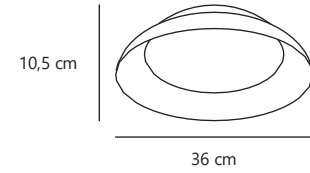

White 2610056001
Plastic

Measurements	Dimmable	LED W	Lifespan
H: 6,5 cm, L: 28 cm, shade Ø: 28 cm, Ø: 28 cm, D: 28 cm	Yes, has built-in dimmable light source for wall dimmer	15W	30000 hours

Serenova 36 | Ceiling light

Masterbox qty. 3

Measurements	Dimmable	LED W	Lifespan
H: 50 cm, Ø: 5,5 cm, D: 10 cm	Yes, has built-in dimmable light source for wall dimmer	12W	35000 hours

WATCH VIDEO

*Ceiling
lights*

Nivora 36 | Ceiling light

White 2610156001
Metal

Measurements	Dimmable	Max. W
H: 10,5 cm, Ø: 36 cm, D: 10,5 cm	Yes, can be dimmed by choosing a dimmable bulb	10W

Nivora 45 | Ceiling light

White 2610166001
Metal

Measurements	Dimmable	Max. W
H: 12 cm, Ø: 45 cm, D: 12 cm	Yes, can be dimmed by choosing a dimmable bulb	10W