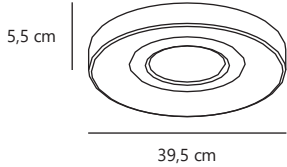

Integrated LED

2700-3000-4000 kelvin

IP20

2100 lumen

Dimmable

Ra 80

Class 1

Masterbox qty. 3

Measurements	Dimmable	LED W	Lifespan
H: 5,5 cm, Ø: 39,5 cm	Yes, has built-in dimmable light source for wall dimmer	24W	30000 hours