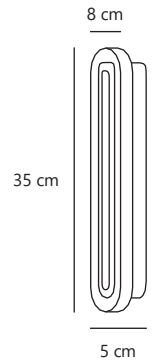

Cavara

- Exclusive art deco style
- Suitable for the bathroom (IP44)
- Choose between 3000K and 4000K when mounting
- High light quality (RA90)
- Long LED lifespan (35,000 hours)

Cavara is a decorative wall light with an exclusive art deco-inspired design. With its IP44 rating, it's suitable for use in bathrooms. Choose between white (3000K) or cold white light (4000K) light during installation - depending on the mood you want to create. High light quality (RA90) ensures accurate colour rendering.

Cavara | Wall light

Integrated LED

3000-4000 kelvin

IP44

800 lumen

Dimmable

Ra 90

Class 2

Masterbox qty. 3

Measurements	Dimmable	LED W	Lifespan
H: 35 cm, W: 8 cm, L: 8 cm, D: 5 cm	Yes, has built-in dimmable light source for wall dimmer	11W	35000 hours

WATCH VIDEO