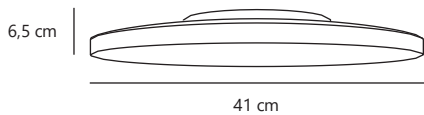

Serenova 41 | Ceiling light