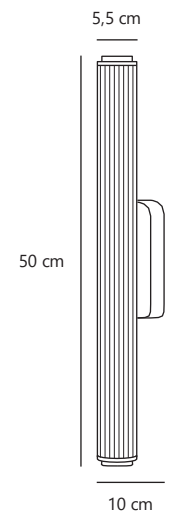

Integrated LED

3000-4000 kelvin

IP44

800 lumen

Dimmable

Ra 90

Class 2

Masterbox qty. 3

Measurements	Dimmable	LED W	Lifespan
H: 50 cm, Ø: 5,5 cm, D: 10 cm	Yes, has built-in dimmable light source for wall dimmer	12W	35000 hours