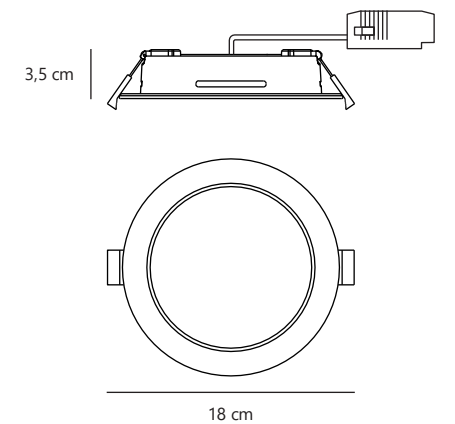

White 2610156001
Metal

Measurements	Dimmable	Max. W
H: 10,5 cm, Ø: 36 cm, D: 10,5 cm	Yes, can be dimmed by choosing a dimmable bulb	10W

Nivora 45 | Ceiling light

White 2610166001
Metal

Measurements	Dimmable	Max. W
H: 12 cm, Ø: 45 cm, D: 12 cm	Yes, can be dimmed by choosing a dimmable bulb	10W

White 2610116001
Metal

Measurements	Dimmable	LED W	Lifespan
H: 9 cm, Ø: 42 cm	Yes, has built-in dimmable light source for wall dimmer	36W	30000 hours

Downlights

Manacor

- Flat ceiling installation
- Suitable for the bathroom (IP44)
- Choose between 3000K and 4000K when mounting
- High light quality (RA90)
- Long LED lifespan (50,000 hours)

Manacor 12 | Downlight

White 2610010001
Metal

Measurements	Dimmable	LED W	Lifespan
H: 3,5 cm, Ø: 12 cm	Yes, has built-in dimmable light source for wall dimmer	6W	50000 hours

Manacor 18 | Downlight

White 2610020001
Metal

Measurements	Dimmable	LED W	Lifespan
H: 3,5 cm, Ø: 17,5 cm	Yes, has built-in dimmable light source for wall dimmer	10W	50000 hours

*Link
system*

Explore

- Fits the Nordlux Link system
- Minimalist and classic design