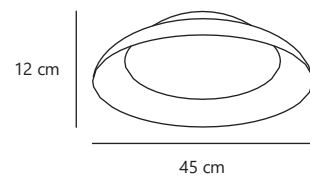

Masterbox qty. 3

Measurements	Dimmable	LED W	Lifespan
H: 50 cm, Ø: 5,5 cm, D: 10 cm	Yes, has built-in dimmable light source for wall dimmer	12W	35000 hours

WATCH VIDEO

*Ceiling
lights*

Nivora 36 | Ceiling light

White 2610156001
Metal

Measurements	Dimmable	Max. W
H: 10,5 cm, Ø: 36 cm, D: 10,5 cm	Yes, can be dimmed by choosing a dimmable bulb	10W

Nivora 45 | Ceiling light

White 2610166001
Metal

Measurements	Dimmable	Max. W
H: 12 cm, Ø: 45 cm, D: 12 cm	Yes, can be dimmed by choosing a dimmable bulb	10W