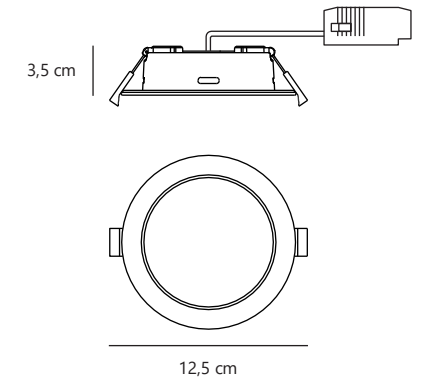

White 2610156001
Metal

Measurements	Dimmable	Max. W
H: 10,5 cm, Ø: 36 cm, D: 10,5 cm	Yes, can be dimmed by choosing a dimmable bulb	10W

Nivora 45 | Ceiling light

White 2610166001
Metal

Measurements	Dimmable	Max. W
H: 12 cm, Ø: 45 cm, D: 12 cm	Yes, can be dimmed by choosing a dimmable bulb	10W

*Specifications apply only to Penelopa Switch Dim

Penelopa | Ceiling light

White 2610106001
Metal

Measurements	Dimmable	LED W	Lifespan
H: 9 cm, Ø: 42 cm	No, cannot be dimmed	24W	30000 hours

Penelopa 2700/4000K | Ceiling light*

White 2610116001
Metal

Measurements	Dimmable	LED W	Lifespan
H: 9 cm, Ø: 42 cm	Yes, has built-in dimmable light source for wall dimmer	36W	30000 hours

Downlights

Manacor

- Flat ceiling installation
- Suitable for the bathroom (IP44)
- Choose between 3000K and 4000K when mounting
- High light quality (RA90)
- Long LED lifespan (50,000 hours)

Manacor 12 | Downlight

White 2610010001
Metal

Measurements	Dimmable	LED W	Lifespan
H: 3,5 cm, Ø: 12 cm	Yes, has built-in dimmable light source for wall dimmer	6W	50000 hours

Manacor 18 | Downlight

White 2610020001
Metal