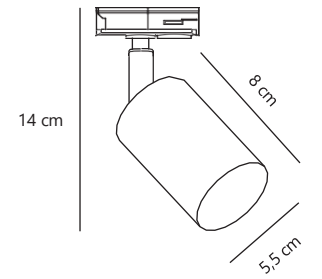

Measurements	Dimmable	Max. W
H: 14 cm, shade Ø: 5,5 cm, D: 8 cm	Yes, can be dimmed by choosing a dimmable bulb	35W