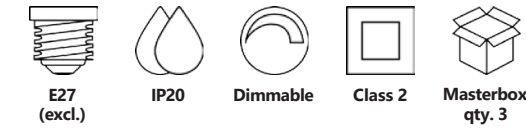

Masterbox qty. 3

Measurements	Dimmable	LED W	Lifespan
H: 50 cm, Ø: 5,5 cm, D: 10 cm	Yes, has built-in dimmable light source for wall dimmer	12W	35000 hours

WATCH VIDEO

*Ceiling
lights*

Nivora 36 | Ceiling light

White 2610156001
Metal

Measurements	Dimmable	Max. W
H: 10,5 cm, Ø: 36 cm, D: 10,5 cm	Yes, can be dimmed by choosing a dimmable bulb	10W

Nivora 45 | Ceiling light

White 2610166001
Metal

Measurements	Dimmable	Max. W
H: 12 cm, Ø: 45 cm, D: 12 cm	Yes, can be dimmed by choosing a dimmable bulb	10W