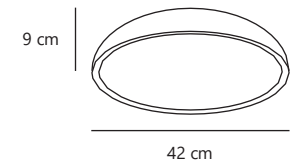

Measurements	Dimmable	LED W	Lifespan
H: 9 cm, Ø: 42 cm	No, cannot be dimmed	24W	30000 hours