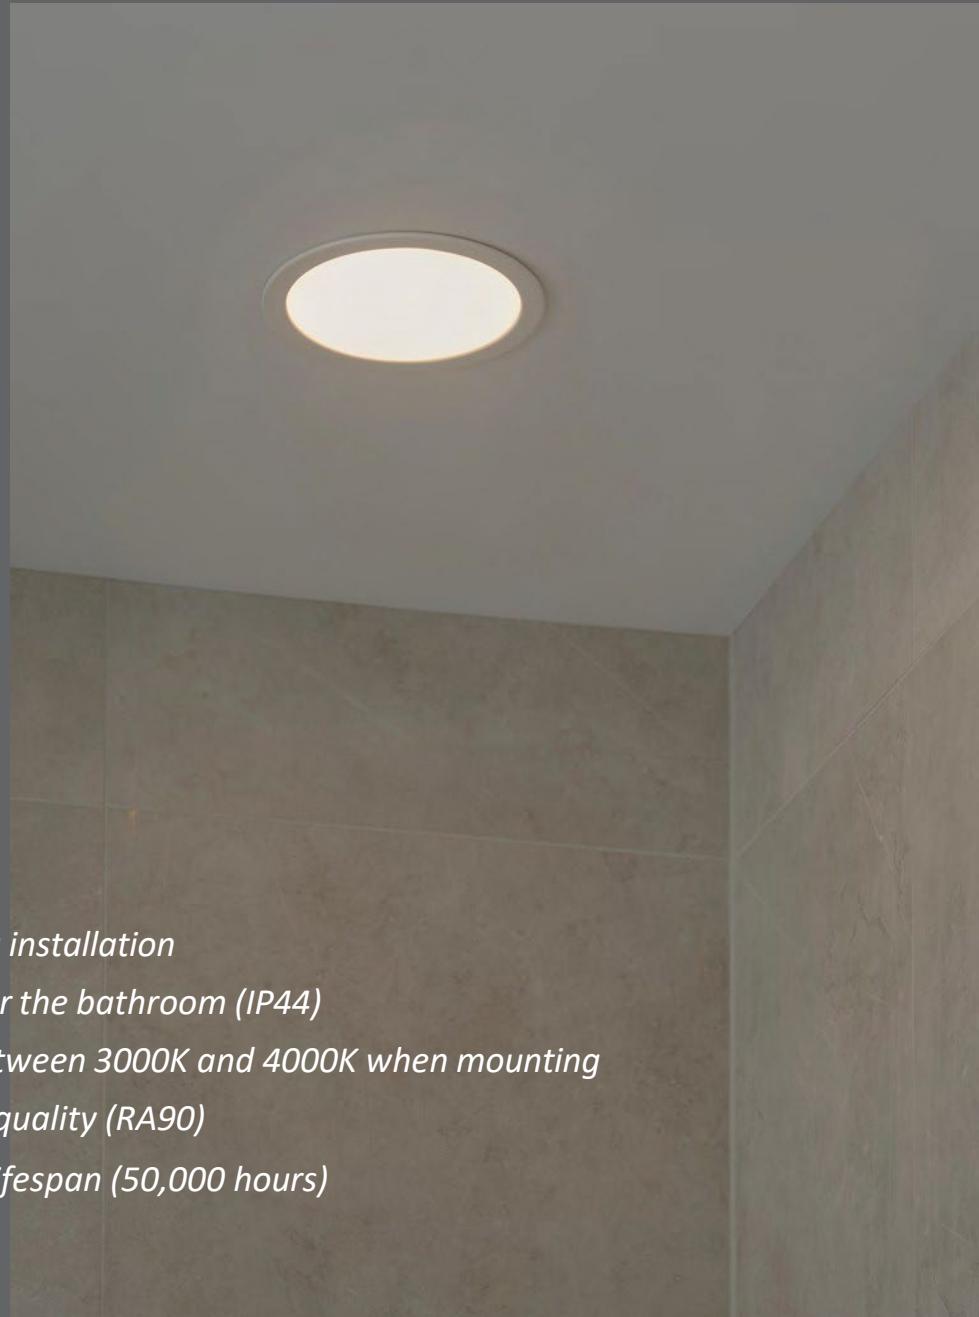

Halyna is a modern ceiling light that offers practical functionality and a clean, circular design. During installation you can choose your preferred colour temperature - warm white (2700K), white (3000K) or cold white light (4000K) - to suit any room or atmosphere.

Penelopa

- Minimalistic and simple design
- Cable access from top or side
- Long LED lifespan (30,000 hours)
- Choose between 2700K and 4000K when mounting*
- Dimmable*
- High light quality (RA90)*

Penelopa has a clean, minimalistic design that fits naturally into modern interiors. It provides very high light quality (RA90) and offers flexible installation with cable access from the top or side. Choose between warm white light (2700K) and cold, white light (4000K) during installation to match your preferred light temperature.

White 2610116001
Metal

Measurements	Dimmable	LED W	Lifespan
H: 9 cm, Ø: 42 cm	Yes, has built-in dimmable light source for wall dimmer	36W	30000 hours

Downlights

Manacor

- Flat ceiling installation
- Suitable for the bathroom (IP44)
- Choose between 3000K and 4000K when mounting
- High light quality (RA90)
- Long LED lifespan (50,000 hours)

This slim recessed downlight, Manacor, offers a flat ceiling installation for a clean, modern look. With an IP44 rating, it's suitable for bathroom use. Choose between white light (3000K) and cold, white light (4000K) during installation to match your preferred light temperature. The high light quality (RA90) ensures accurate colour rendering in any setting.