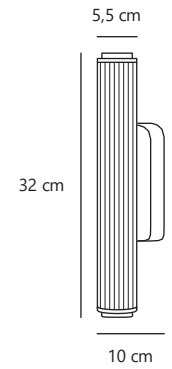

Integrated LED

3000-4000 kelvin

IP44

800 lumen

Dimmable

Ra 90

Class 2

Masterbox qty. 3

Measurements	Dimmable	LED W	Lifespan
H: 32 cm, Ø: 5,5 cm, D: 10 cm	Yes, has built-in dimmable light source for wall dimmer	8W	35000 hours