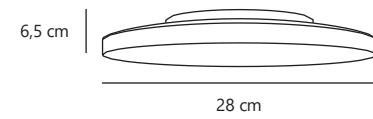

Ra 90

Class 2

Masterbox qty. 3

Measurements	Dimmable	LED W	Lifespan
H: 35 cm, W: 8 cm, L: 8 cm, D: 5 cm	Yes, has built-in dimmable light source for wall dimmer	11W	35000 hours

WATCH VIDEO

Serenova 28 | Ceiling light

White 2610056001
Plastic

Measurements	Dimmable	LED W	Lifespan
H: 6,5 cm, L: 28 cm, shade Ø: 28 cm, Ø: 28 cm, D: 28 cm	Yes, has built-in dimmable light source for wall dimmer	15W	30000 hours

Serenova 36 | Ceiling light