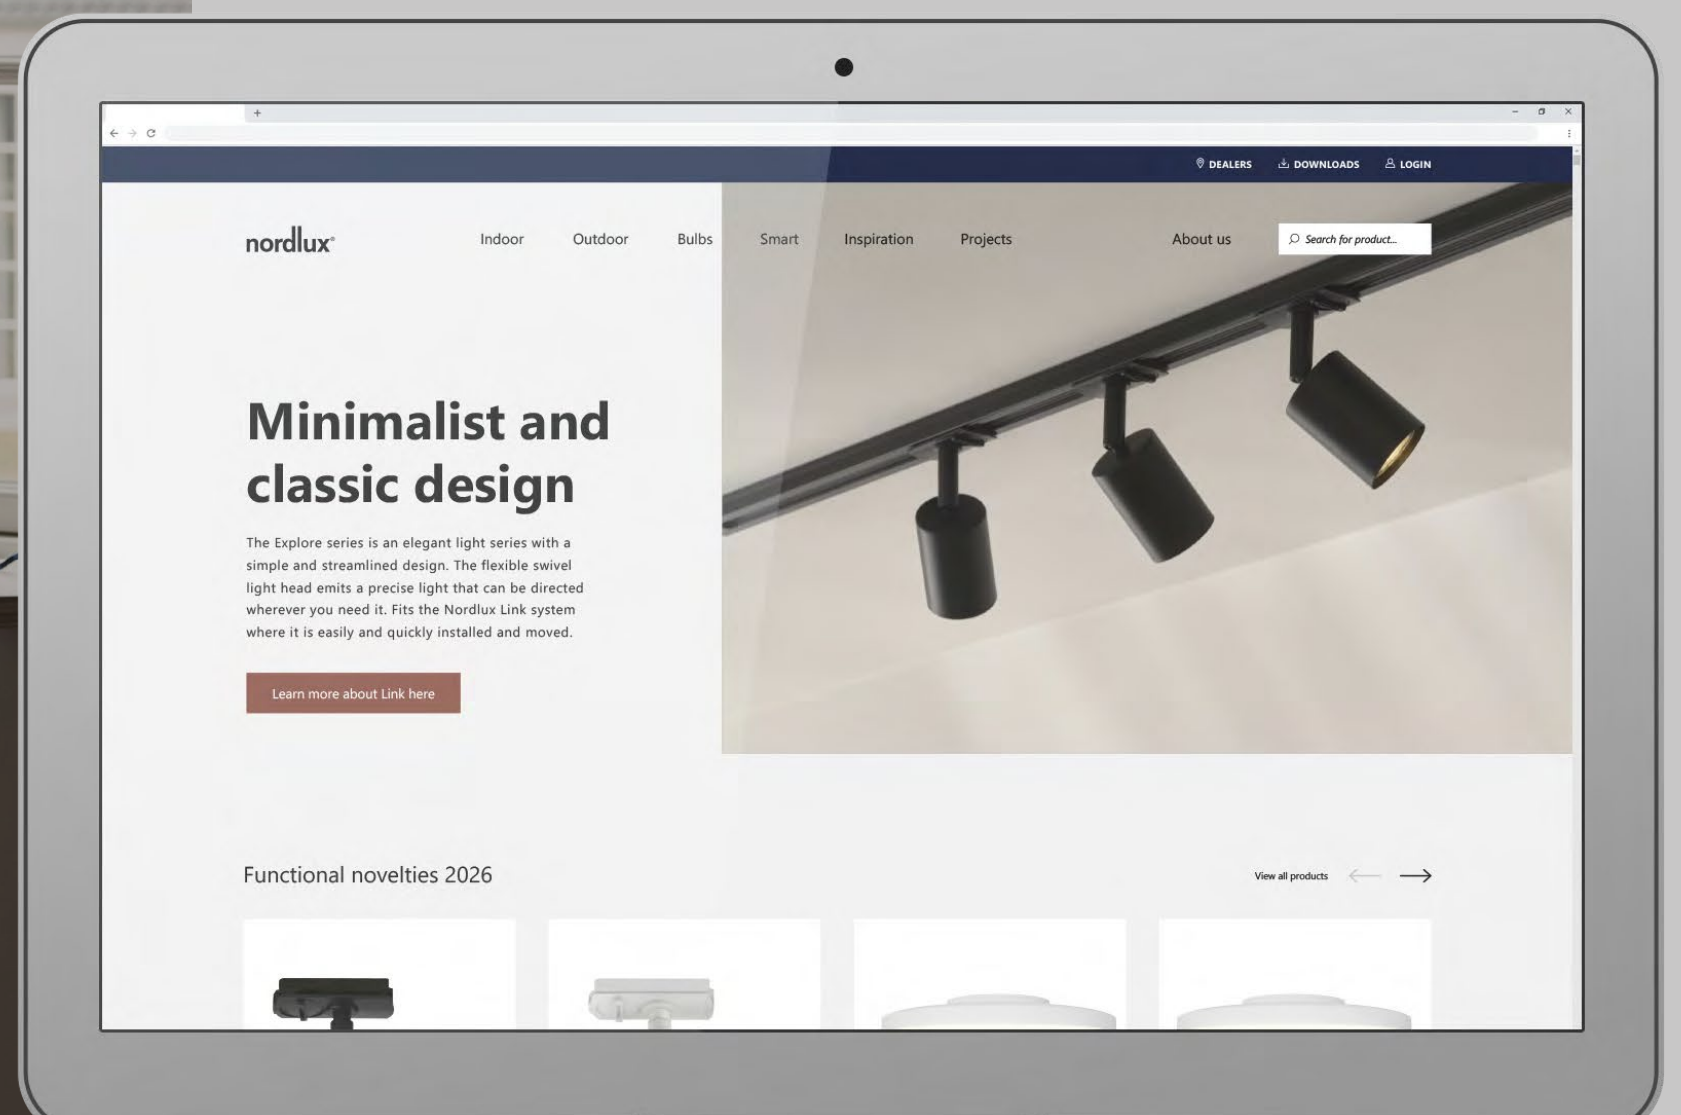

Content package

This year, we have made it easy for you to retrieve all the marketing material you need for our outdoor novelties. You will find ready-to-use ambience photos, pack shots and texts right here.

[Download package](#) ↓